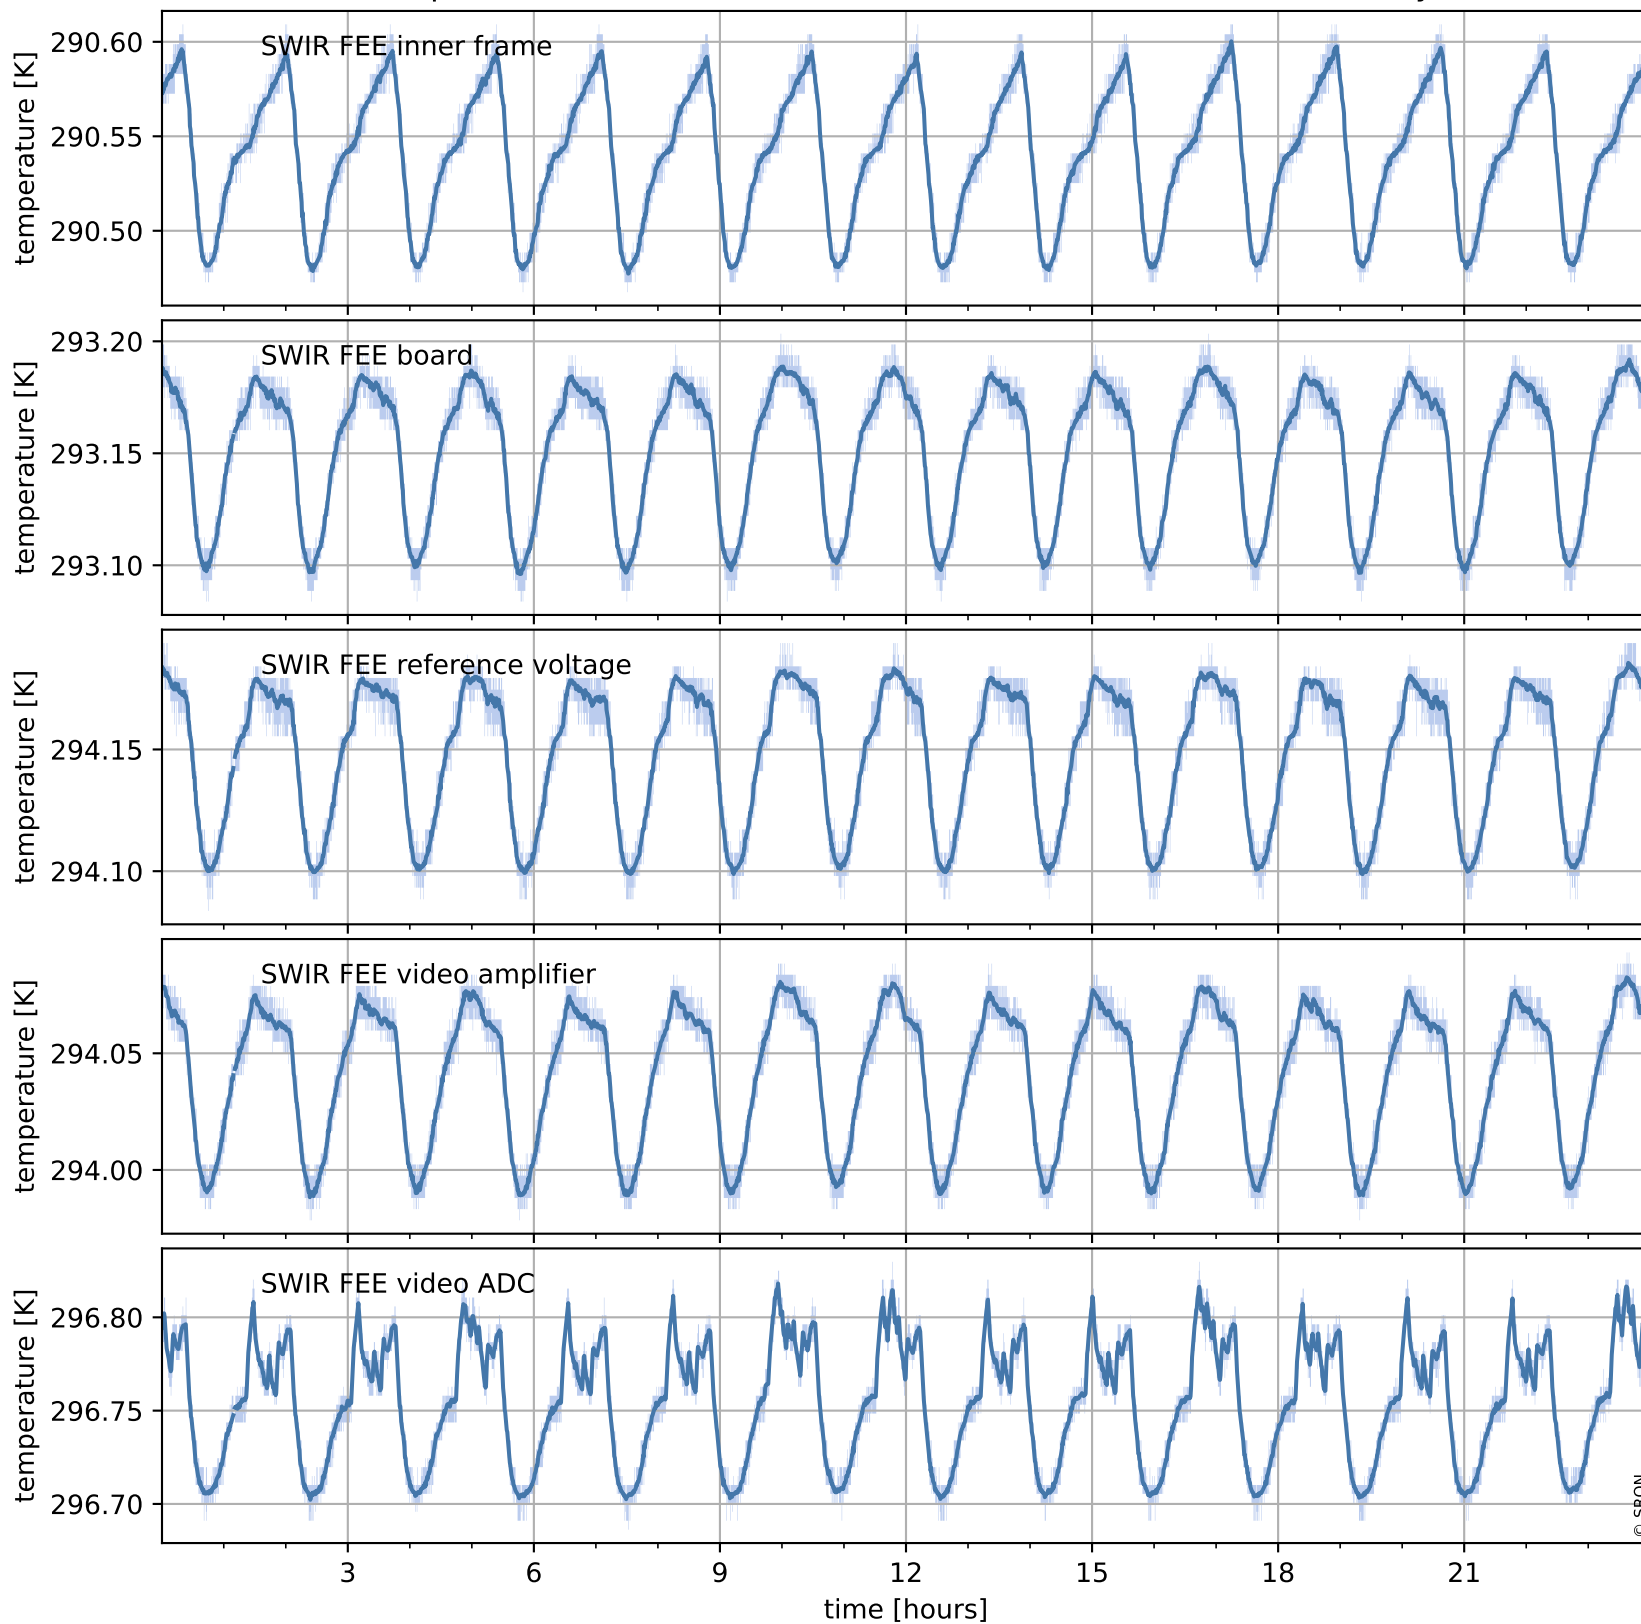

Tropomi SWIR housekeeping data

orbits : [19403, 19417]
coverage : 2021-07-12 / 2021-07-13
created : 2023-08-21T09:15:07

Temperature of sensors at the SWIR front-end electronics (one day)