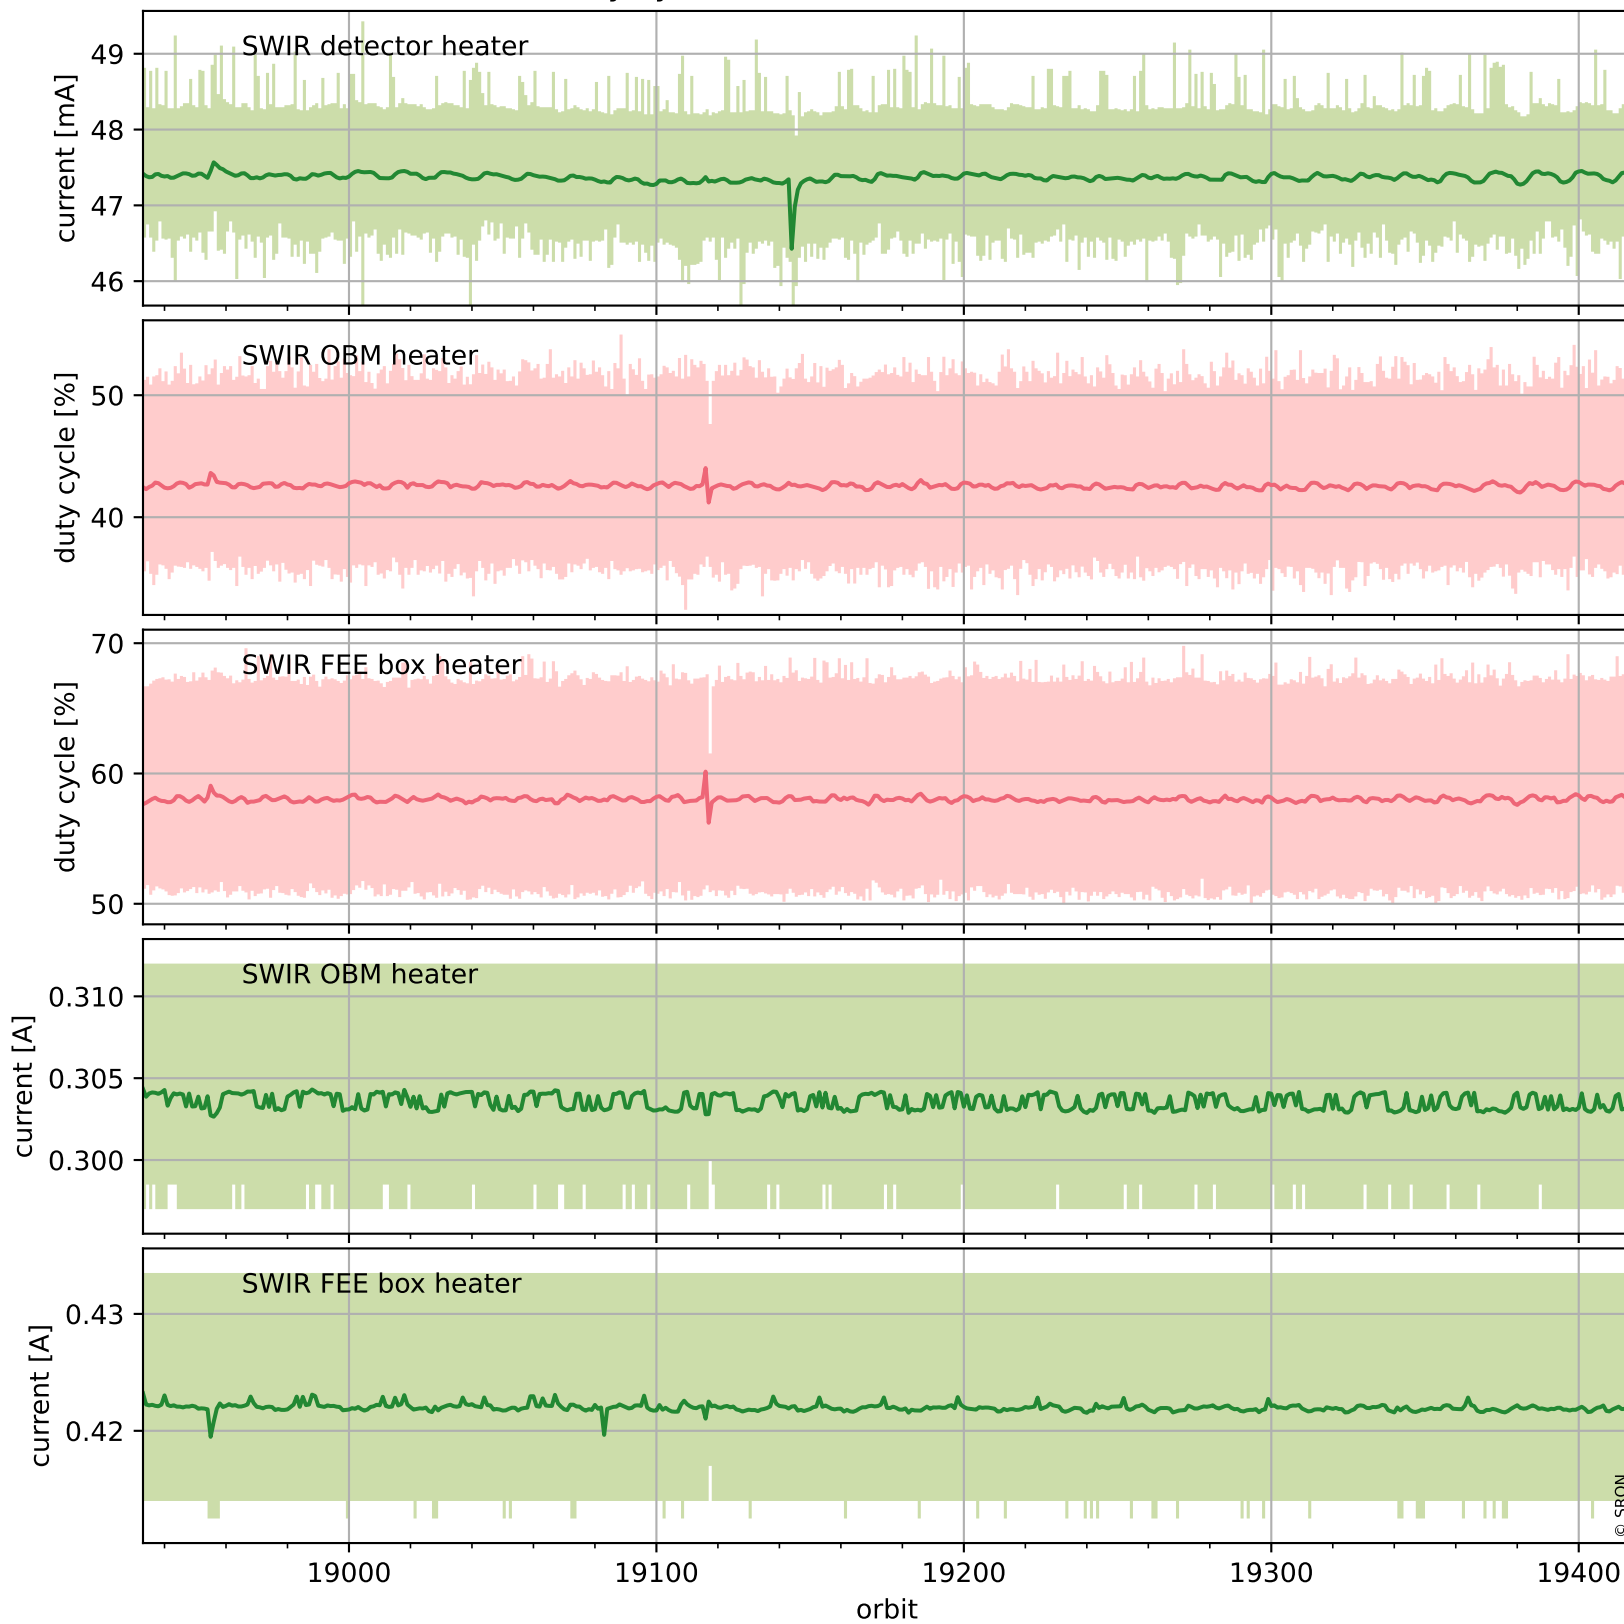

Tropomi SWIR housekeeping data

orbits : [18933, 19417]
coverage : 2021-06-08 / 2021-07-13
created : 2023-08-21T09:15:07

Current and duty cycle of 3 heaters relevant for SWIR (last month)