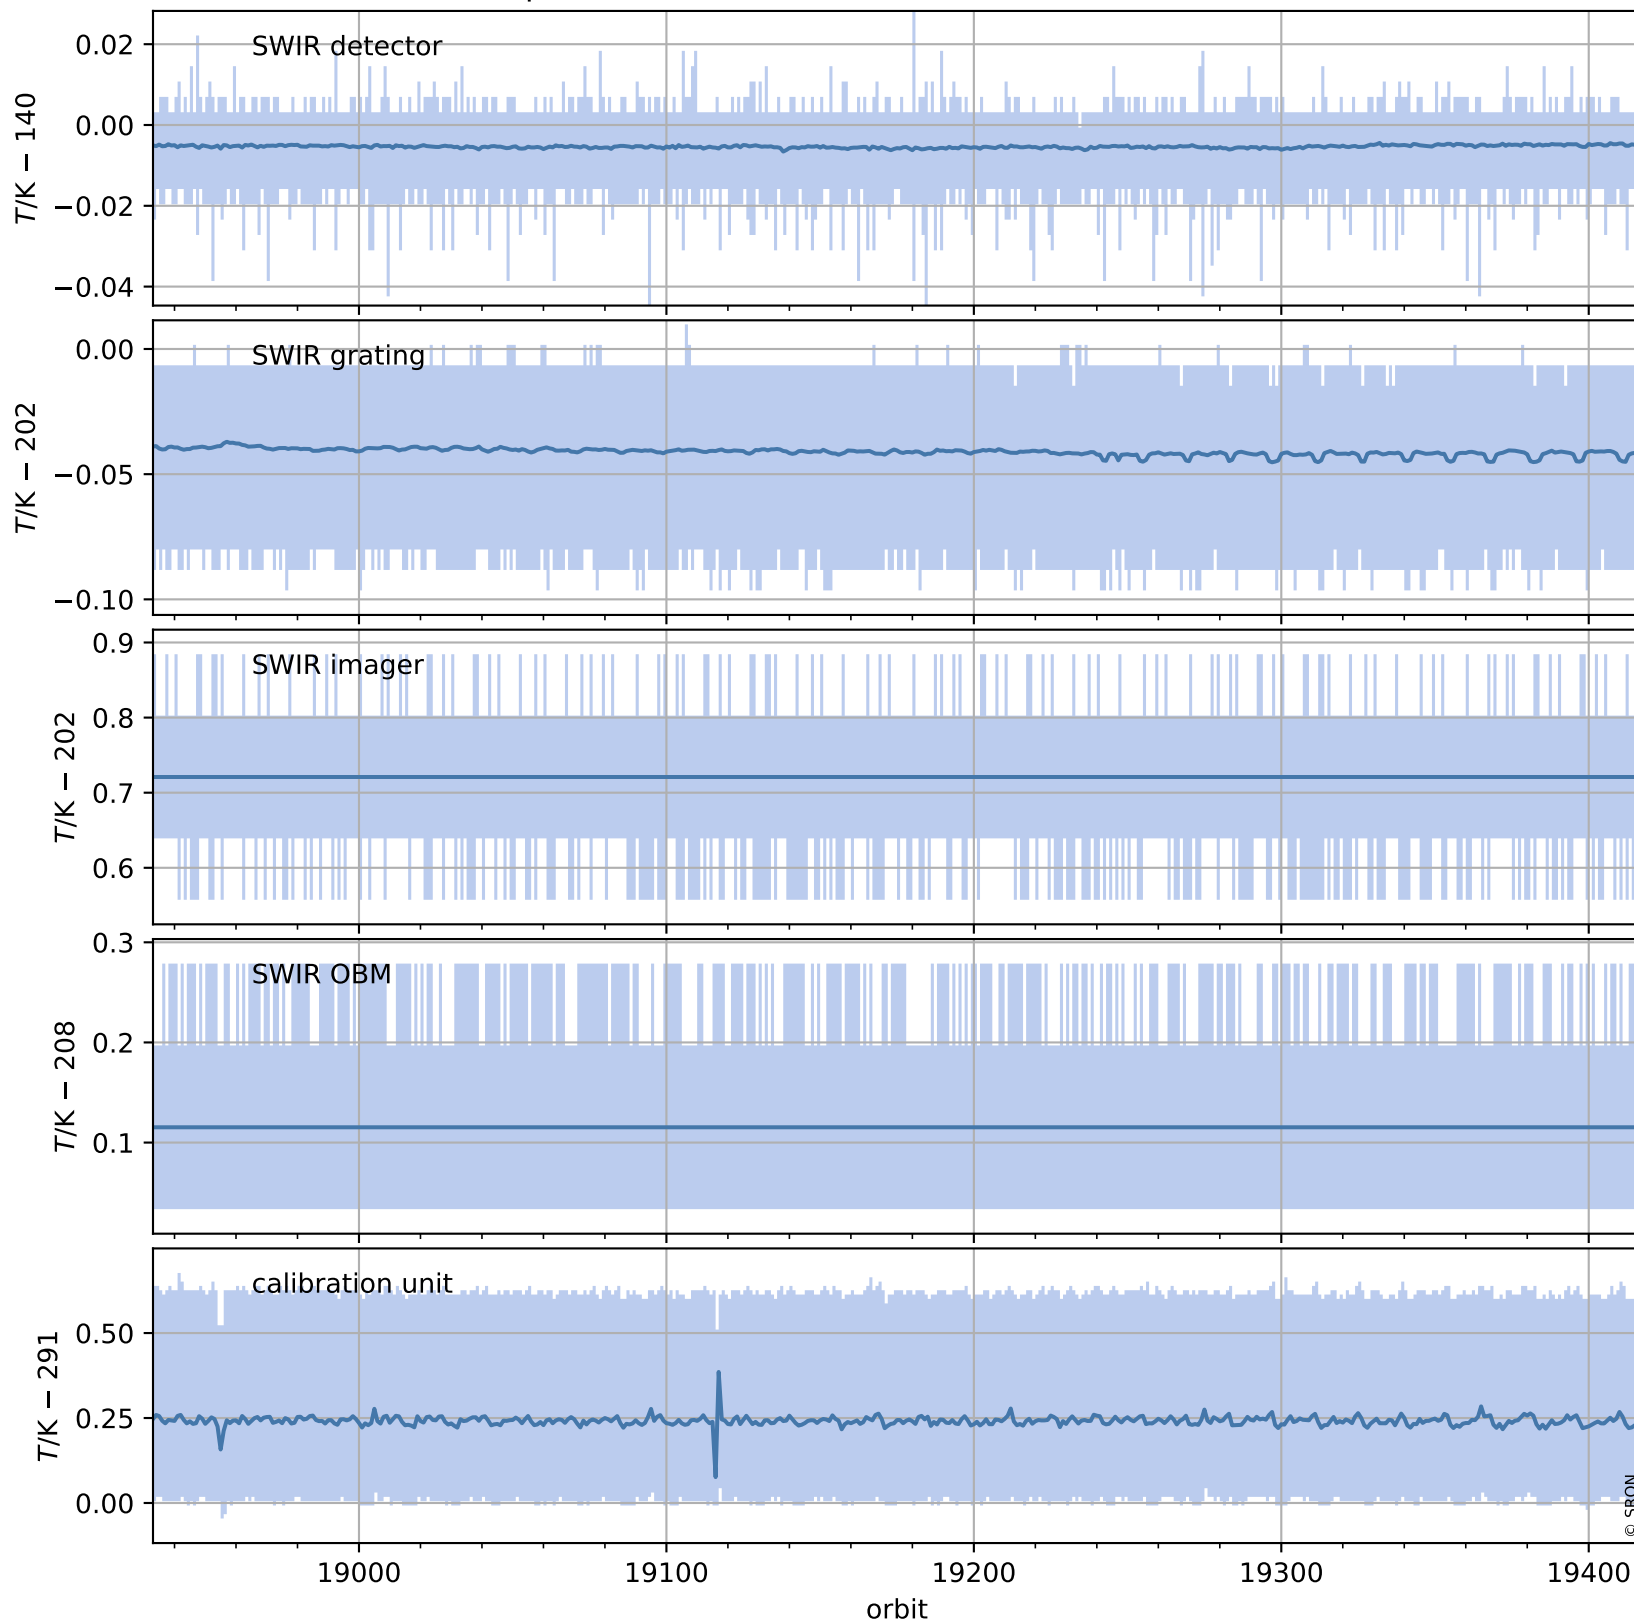

# Tropomi SWIR housekeeping data

orbits : [19403, 19417]  
coverage : 2021-07-12 / 2021-07-13  
created : 2023-08-21T09:15:06

## Temperature of sensors relevant for SWIR (one day)

# Tropomi SWIR housekeeping data

orbits : [18933, 19417]  
coverage : 2021-06-08 / 2021-07-13  
created : 2023-08-21T09:15:06

## Temperature of sensors relevant for SWIR (last month)