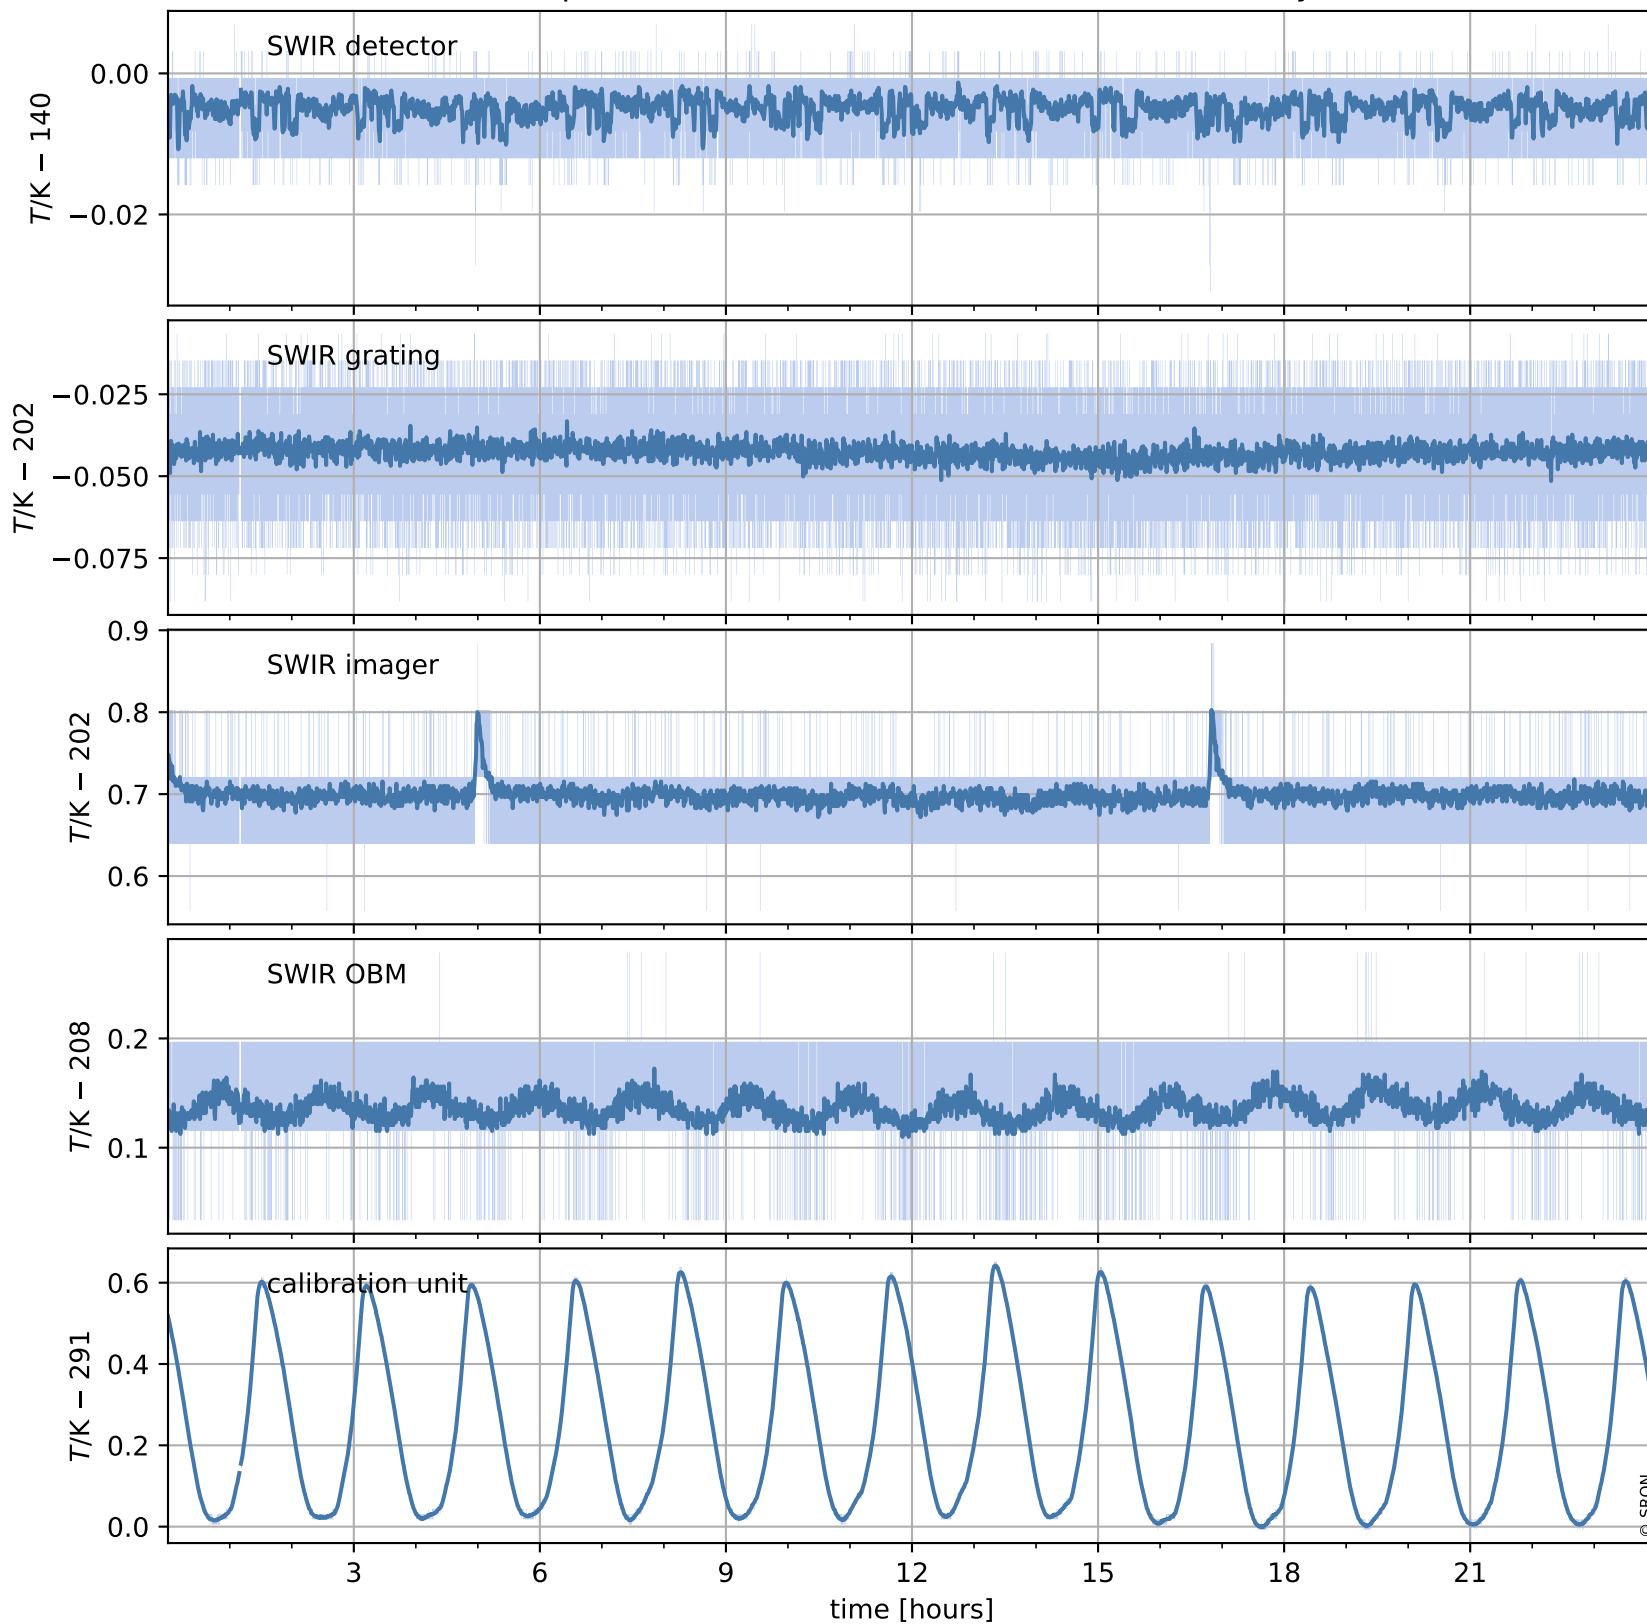

# Tropomi SWIR housekeeping data

orbits : [19403, 19417]  
coverage : 2021-07-12 / 2021-07-13  
created : 2023-08-21T09:15:06

## Temperature of sensors relevant for SWIR (one day)

## Temperature of sensors relevant for SWIR (last month)