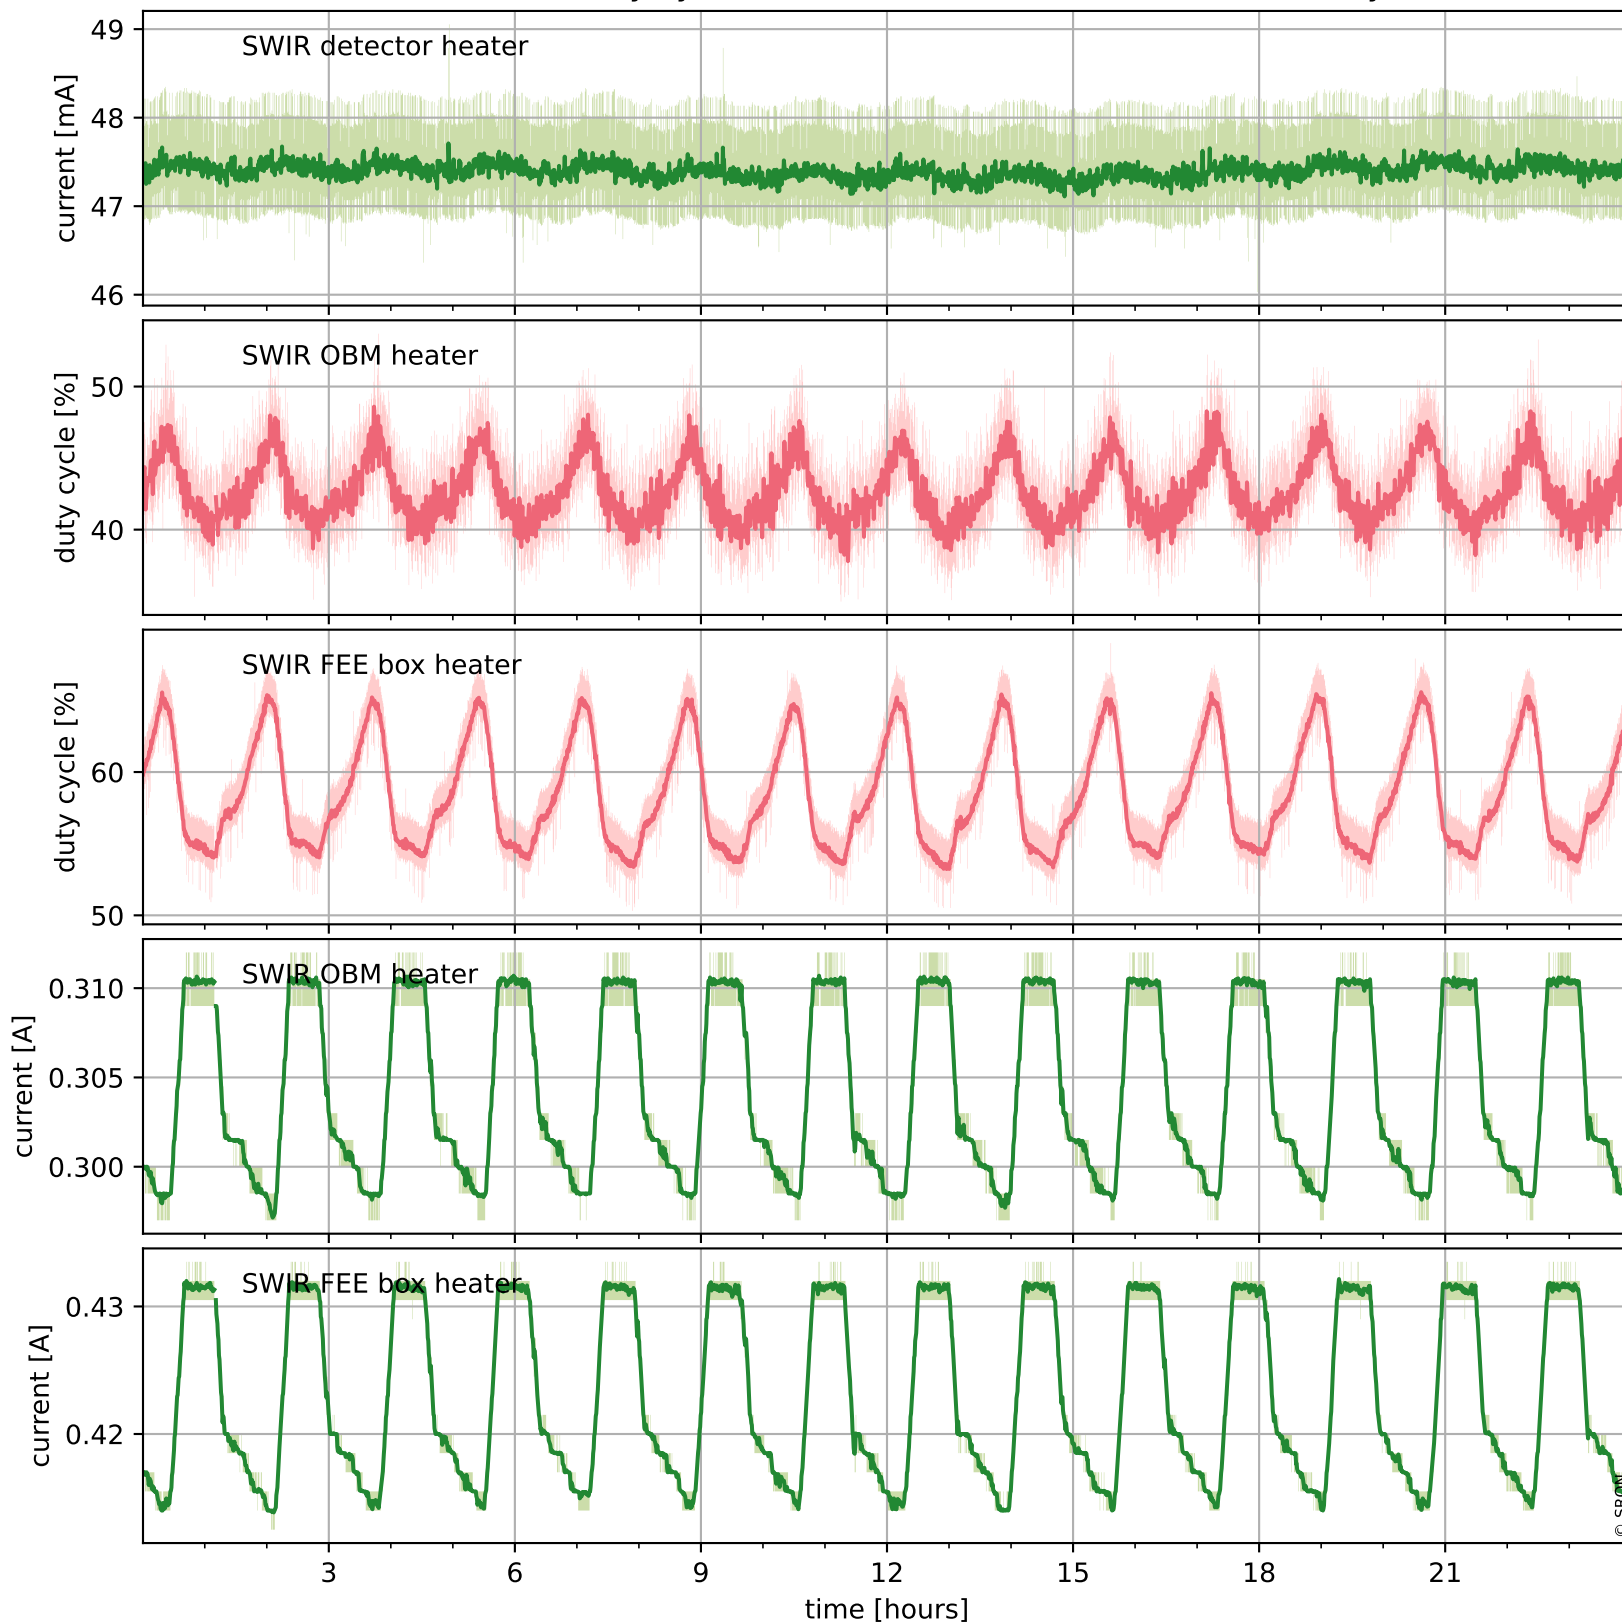

Tropomi SWIR housekeeping data

orbits : [19403, 19417]
coverage : 2021-07-12 / 2021-07-13
created : 2023-08-21T09:15:07

Current and duty cycle of 3 heaters relevant for SWIR (one day)