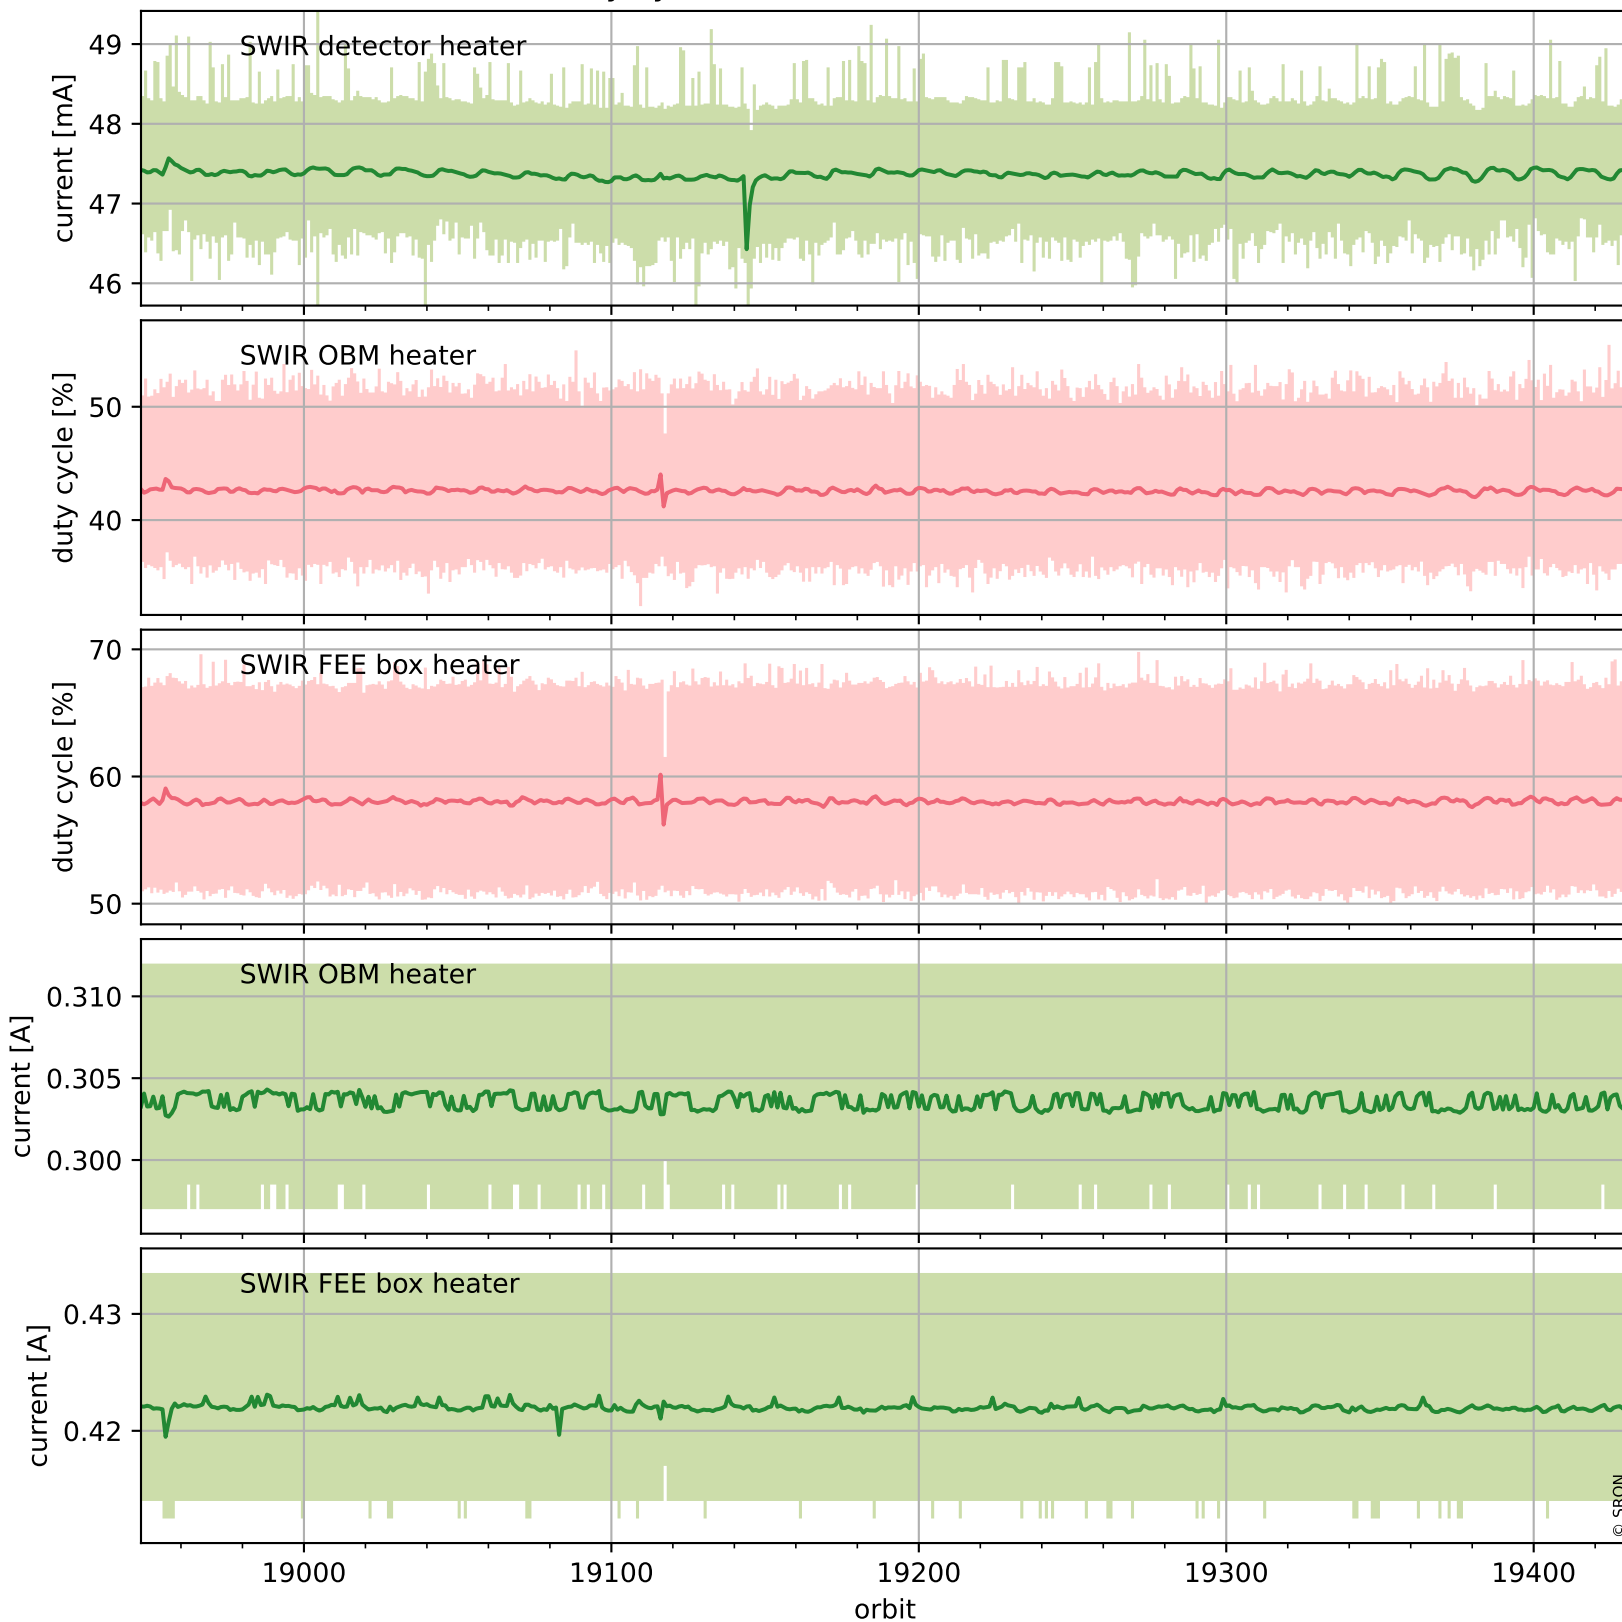

Tropomi SWIR housekeeping data

orbits : [19418, 19431]
coverage : 2021-07-13 / 2021-07-14
created : 2023-08-21T09:15:08

Temperature of sensors relevant for SWIR (one day)

Tropomi SWIR housekeeping data

orbits : [18947, 19431]
coverage : 2021-06-09 / 2021-07-14
created : 2023-08-21T09:15:09

Temperature of sensors relevant for SWIR (last month)

Tropomi SWIR housekeeping data

orbits : [19418, 19431]
coverage : 2021-07-13 / 2021-07-14
created : 2023-08-21T09:15:09

Current and duty cycle of 3 heaters relevant for SWIR (one day)

Tropomi SWIR housekeeping data

orbits : [18947, 19431]
coverage : 2021-06-09 / 2021-07-14
created : 2023-08-21T09:15:09

Current and duty cycle of 3 heaters relevant for SWIR (last month)

Tropomi SWIR housekeeping data

orbits : [19418, 19431]
coverage : 2021-07-13 / 2021-07-14
created : 2023-08-21T09:15:10

Temperature of sensors at the SWIR front-end electronics (one day)

Tropomi SWIR housekeeping data

orbits : [18947, 19431]
coverage : 2021-06-09 / 2021-07-14
created : 2023-08-21T09:15:10