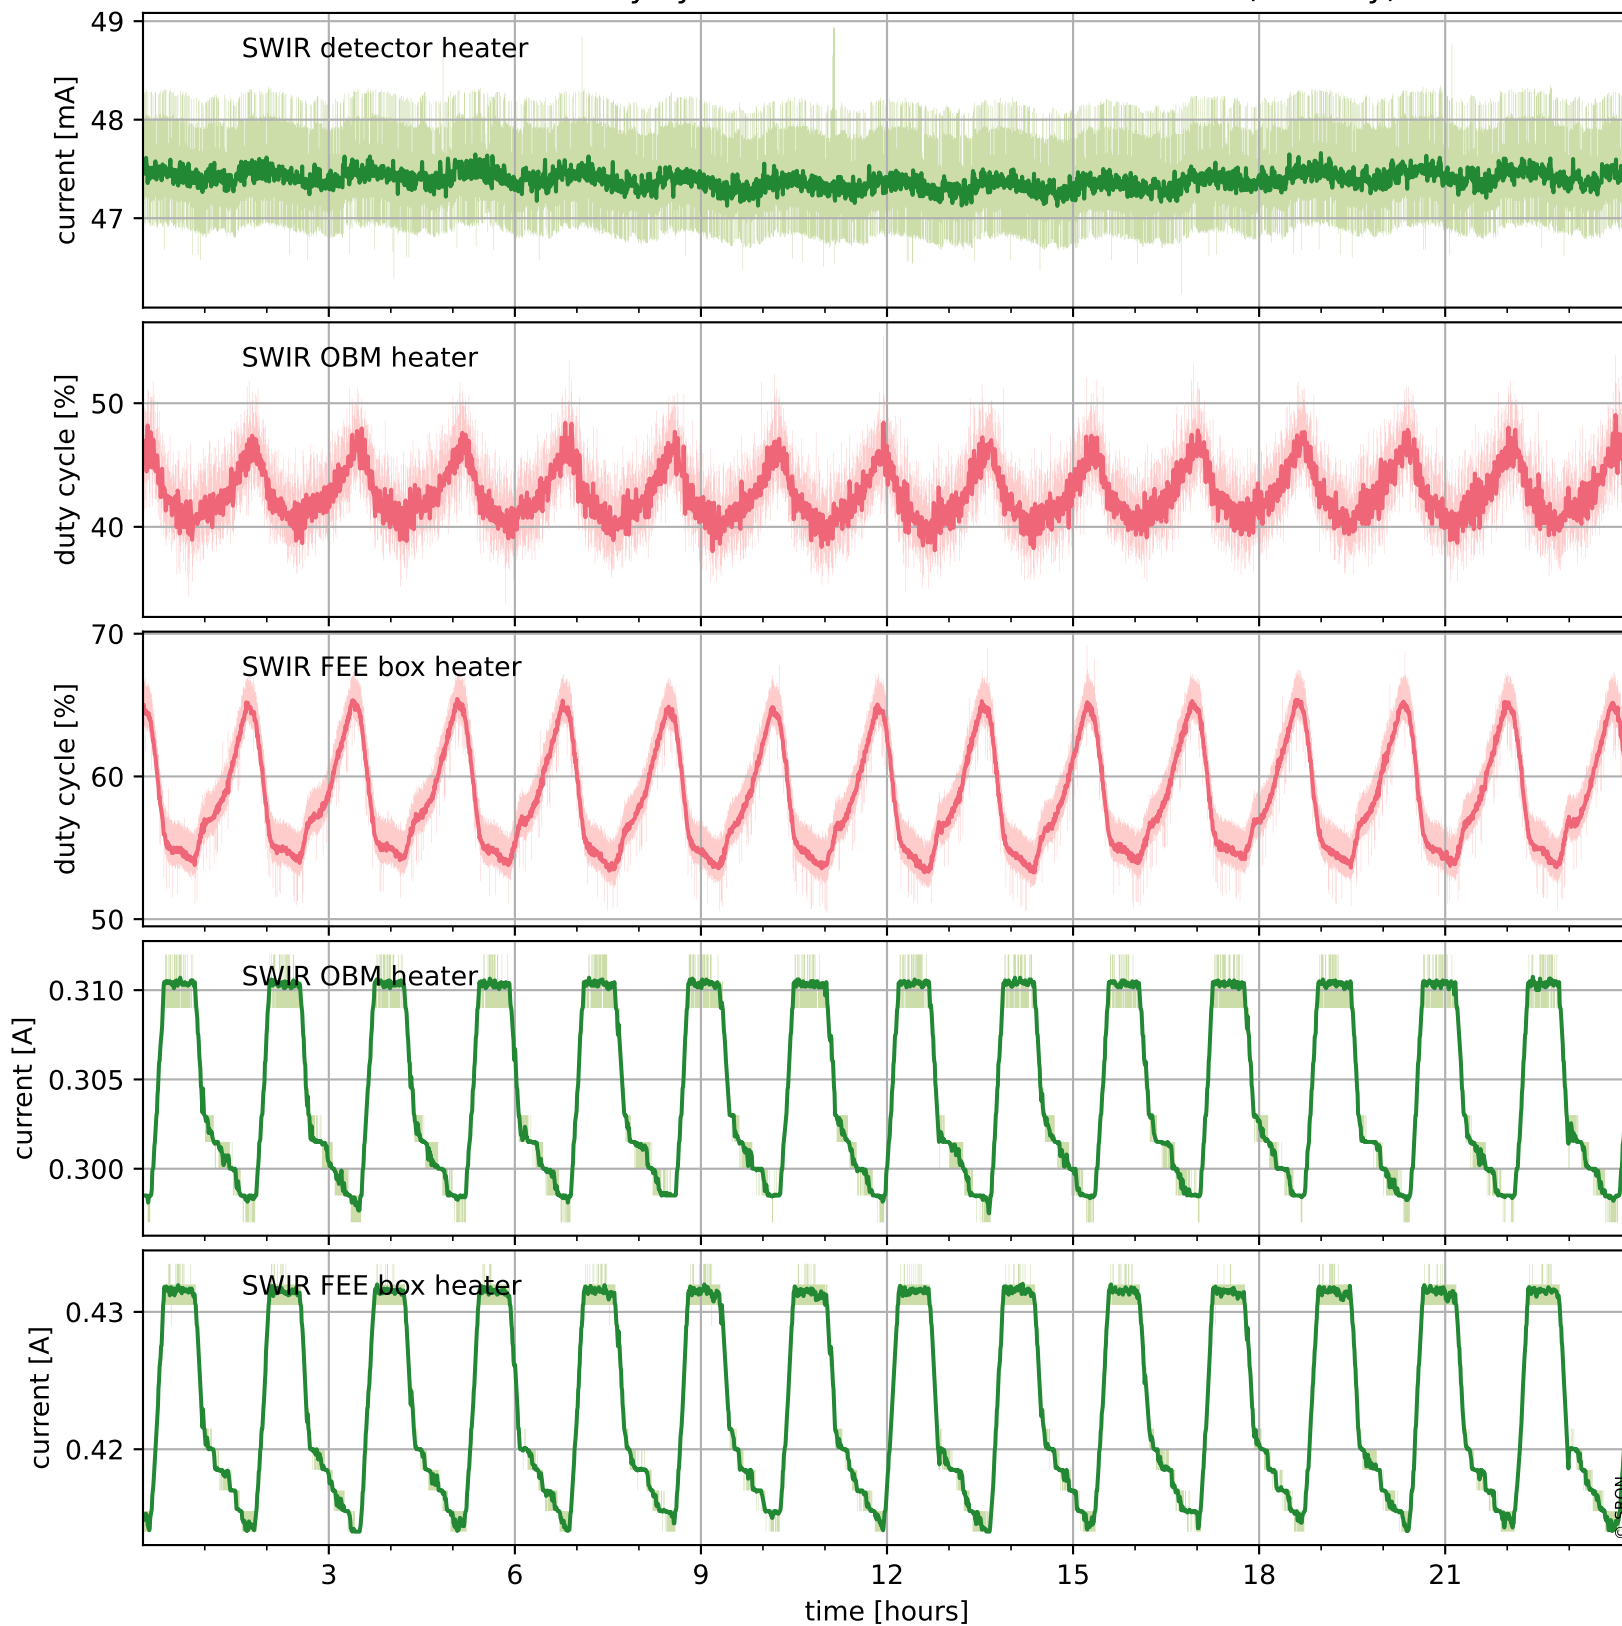

Tropomi SWIR housekeeping data

orbits : [19418, 19431]
coverage : 2021-07-13 / 2021-07-14
created : 2023-08-21T09:15:08

Temperature of sensors relevant for SWIR (one day)

Tropomi SWIR housekeeping data

orbits : [18947, 19431]
coverage : 2021-06-09 / 2021-07-14
created : 2023-08-21T09:15:09

Temperature of sensors relevant for SWIR (last month)

Tropomi SWIR housekeeping data

orbits : [19418, 19431]
coverage : 2021-07-13 / 2021-07-14
created : 2023-08-21T09:15:09

Current and duty cycle of 3 heaters relevant for SWIR (one day)

Tropomi SWIR housekeeping data

orbits : [18947, 19431]
coverage : 2021-06-09 / 2021-07-14
created : 2023-08-21T09:15:09

Current and duty cycle of 3 heaters relevant for SWIR (last month)

Tropomi SWIR housekeeping data

orbits : [19418, 19431]
coverage : 2021-07-13 / 2021-07-14
created : 2023-08-21T09:15:10

Temperature of sensors at the SWIR front-end electronics (one day)

Tropomi SWIR housekeeping data

orbits : [18947, 19431]
coverage : 2021-06-09 / 2021-07-14
created : 2023-08-21T09:15:10