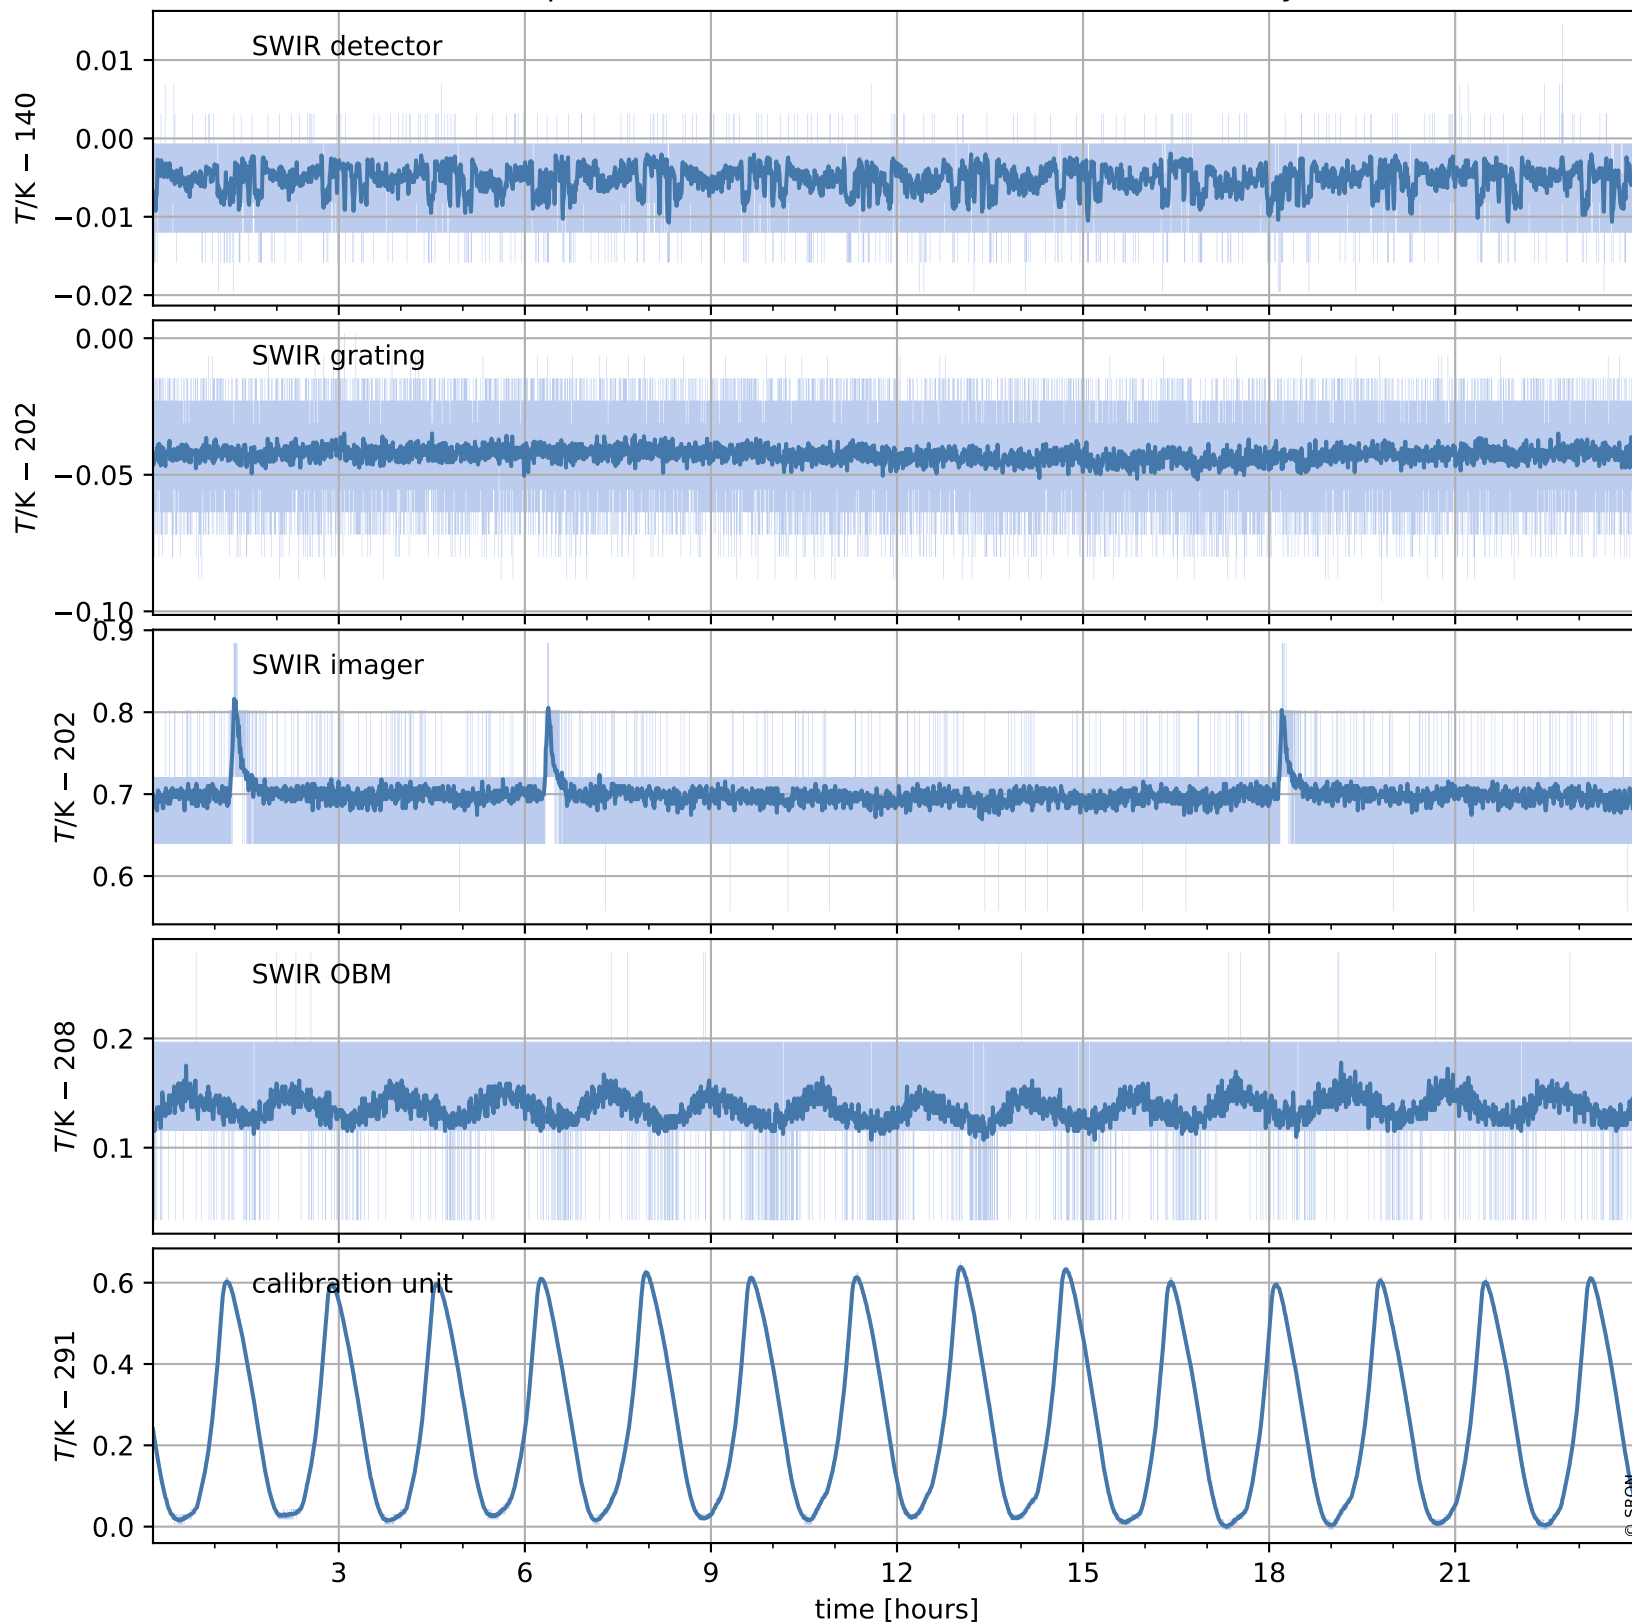

Tropomi SWIR housekeeping data

orbits : [19418, 19431]
coverage : 2021-07-13 / 2021-07-14
created : 2023-08-21T09:15:08

Temperature of sensors relevant for SWIR (one day)

Tropomi SWIR housekeeping data

orbits : [18947, 19431]
coverage : 2021-06-09 / 2021-07-14
created : 2023-08-21T09:15:09

Temperature of sensors relevant for SWIR (last month)

Tropomi SWIR housekeeping data

orbits : [19418, 19431]
coverage : 2021-07-13 / 2021-07-14
created : 2023-08-21T09:15:09

Current and duty cycle of 3 heaters relevant for SWIR (one day)