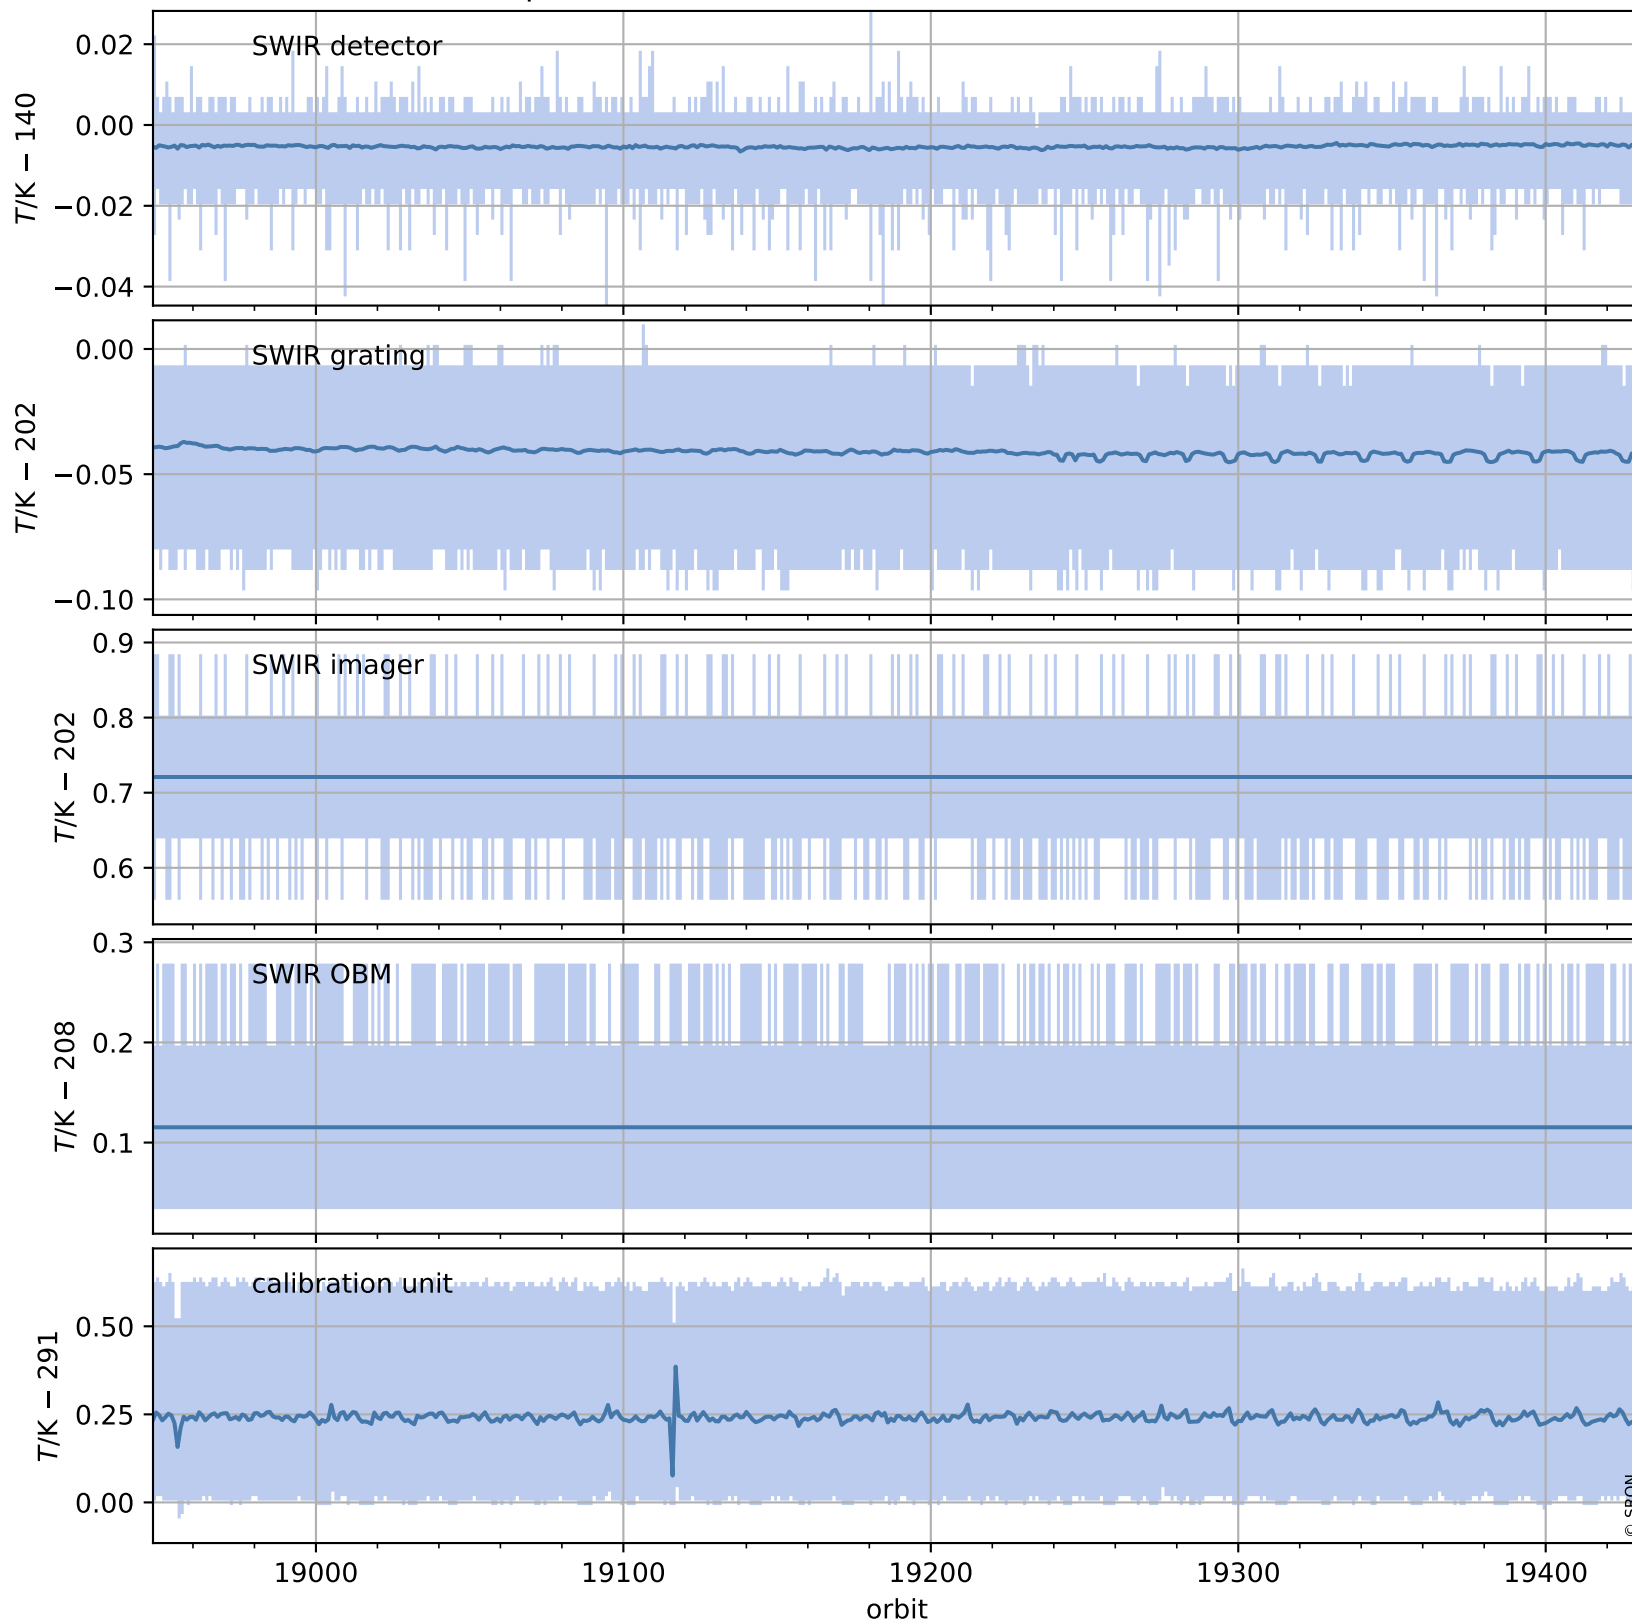

Tropomi SWIR housekeeping data

orbits : [19418, 19431]
coverage : 2021-07-13 / 2021-07-14
created : 2023-08-21T09:15:08

Temperature of sensors relevant for SWIR (one day)

Tropomi SWIR housekeeping data

orbits : [18947, 19431]
coverage : 2021-06-09 / 2021-07-14
created : 2023-08-21T09:15:09

Temperature of sensors relevant for SWIR (last month)

Tropomi SWIR housekeeping data

orbits : [19418, 19431]
coverage : 2021-07-13 / 2021-07-14
created : 2023-08-21T09:15:09

Current and duty cycle of 3 heaters relevant for SWIR (one day)

Tropomi SWIR housekeeping data

orbits : [18947, 19431]
coverage : 2021-06-09 / 2021-07-14
created : 2023-08-21T09:15:09

Current and duty cycle of 3 heaters relevant for SWIR (last month)

Tropomi SWIR housekeeping data

orbits : [19418, 19431]
coverage : 2021-07-13 / 2021-07-14
created : 2023-08-21T09:15:10

Temperature of sensors at the SWIR front-end electronics (one day)

Tropomi SWIR housekeeping data

orbits : [18947, 19431]
coverage : 2021-06-09 / 2021-07-14
created : 2023-08-21T09:15:10