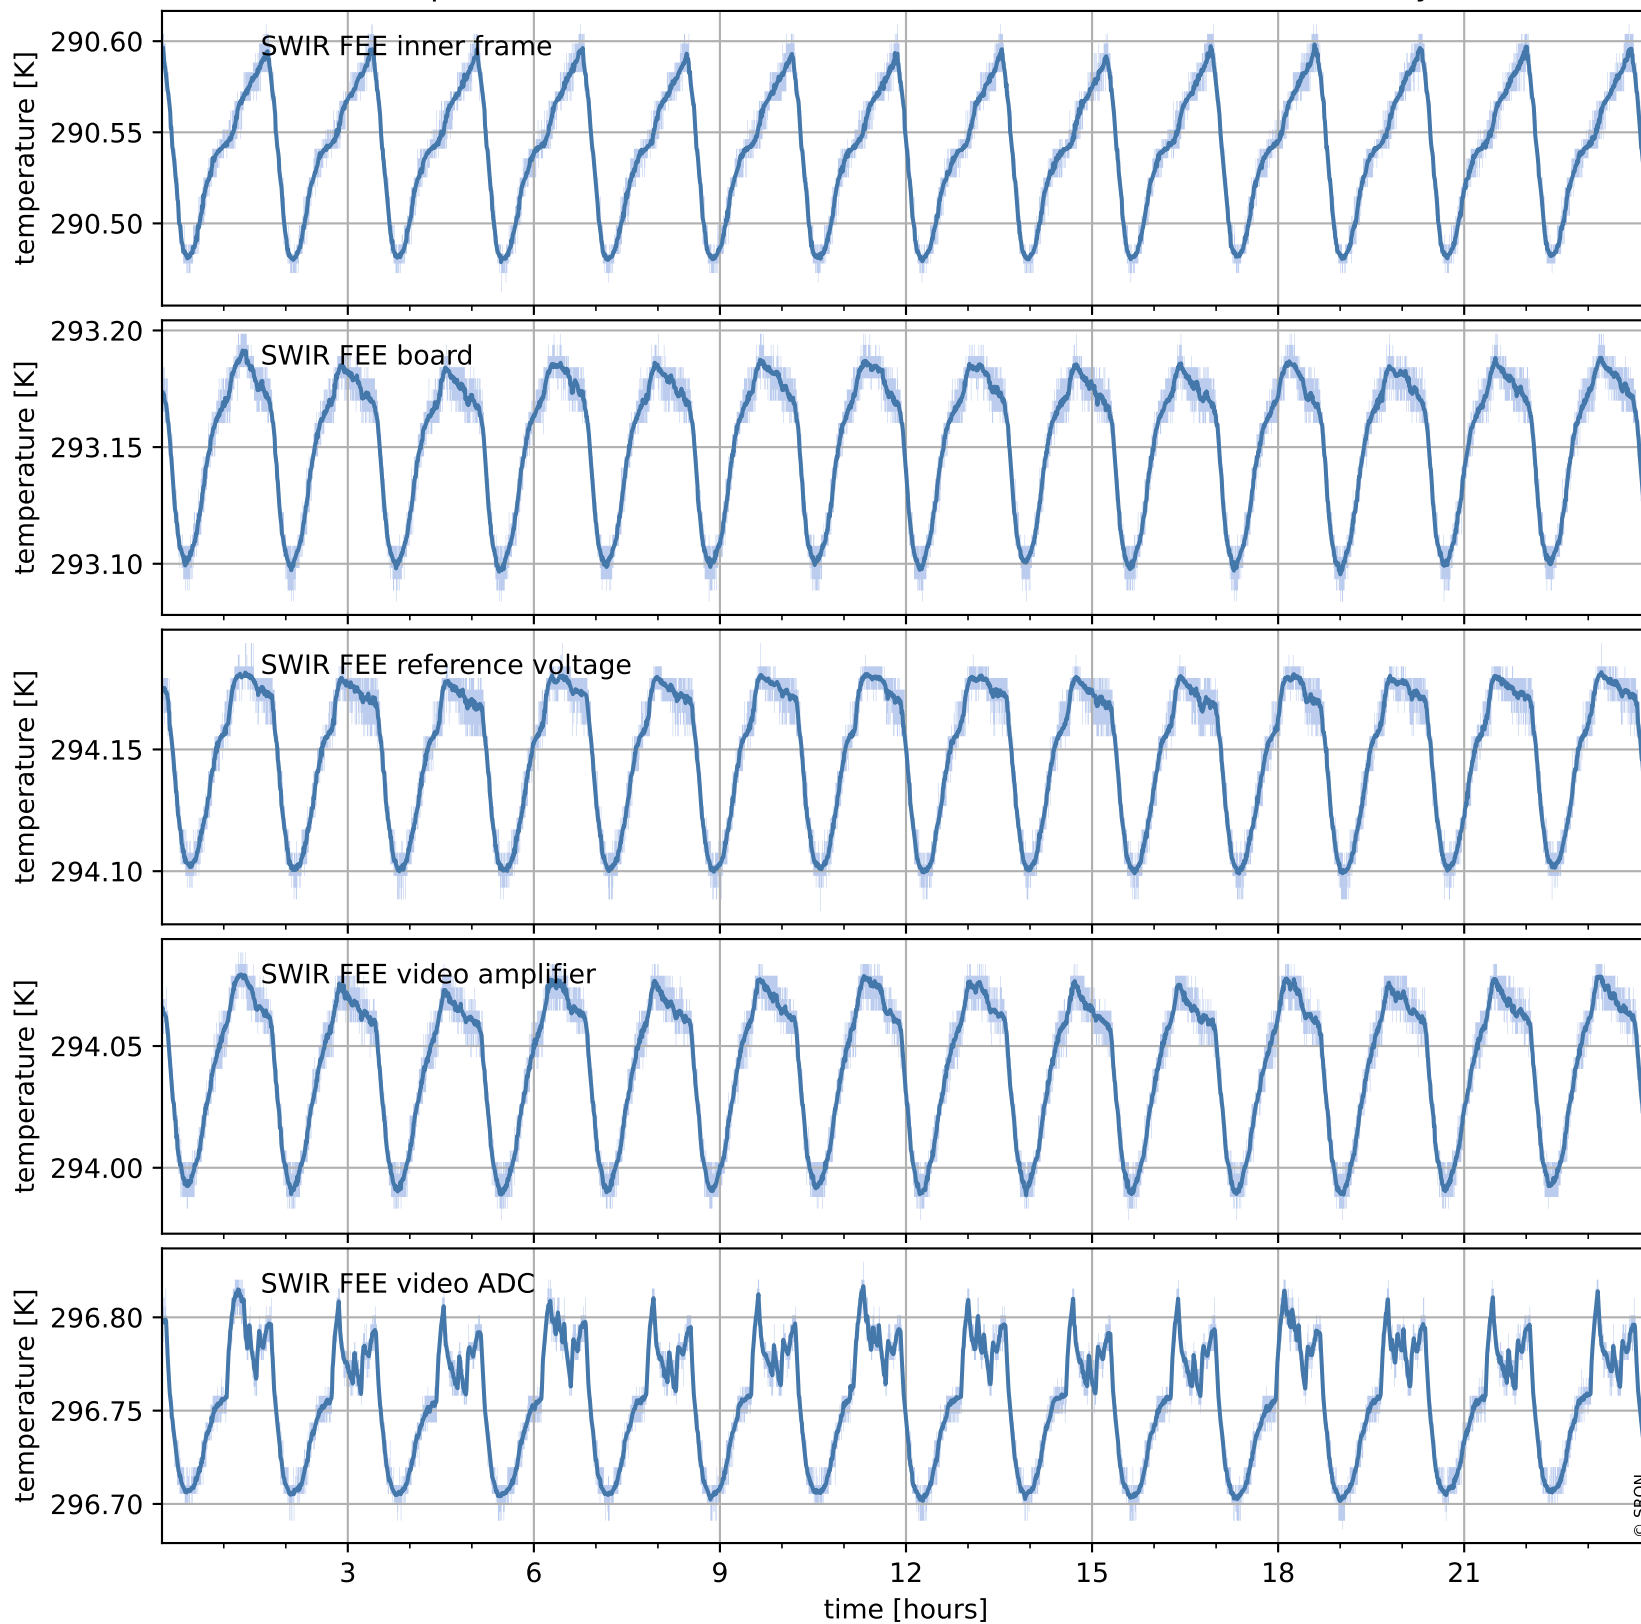

Tropomi SWIR housekeeping data

orbits : [19418, 19431]
coverage : 2021-07-13 / 2021-07-14
created : 2023-08-21T09:15:08

Temperature of sensors relevant for SWIR (one day)

Tropomi SWIR housekeeping data

orbits : [18947, 19431]
coverage : 2021-06-09 / 2021-07-14
created : 2023-08-21T09:15:09

Temperature of sensors relevant for SWIR (last month)

Tropomi SWIR housekeeping data

orbits : [19418, 19431]
coverage : 2021-07-13 / 2021-07-14
created : 2023-08-21T09:15:09

Current and duty cycle of 3 heaters relevant for SWIR (one day)

Tropomi SWIR housekeeping data

orbits : [18947, 19431]
coverage : 2021-06-09 / 2021-07-14
created : 2023-08-21T09:15:09

Current and duty cycle of 3 heaters relevant for SWIR (last month)

Tropomi SWIR housekeeping data

orbits : [19418, 19431]
coverage : 2021-07-13 / 2021-07-14
created : 2023-08-21T09:15:10

Temperature of sensors at the SWIR front-end electronics (one day)

Tropomi SWIR housekeeping data

orbits : [18947, 19431]
coverage : 2021-06-09 / 2021-07-14
created : 2023-08-21T09:15:10