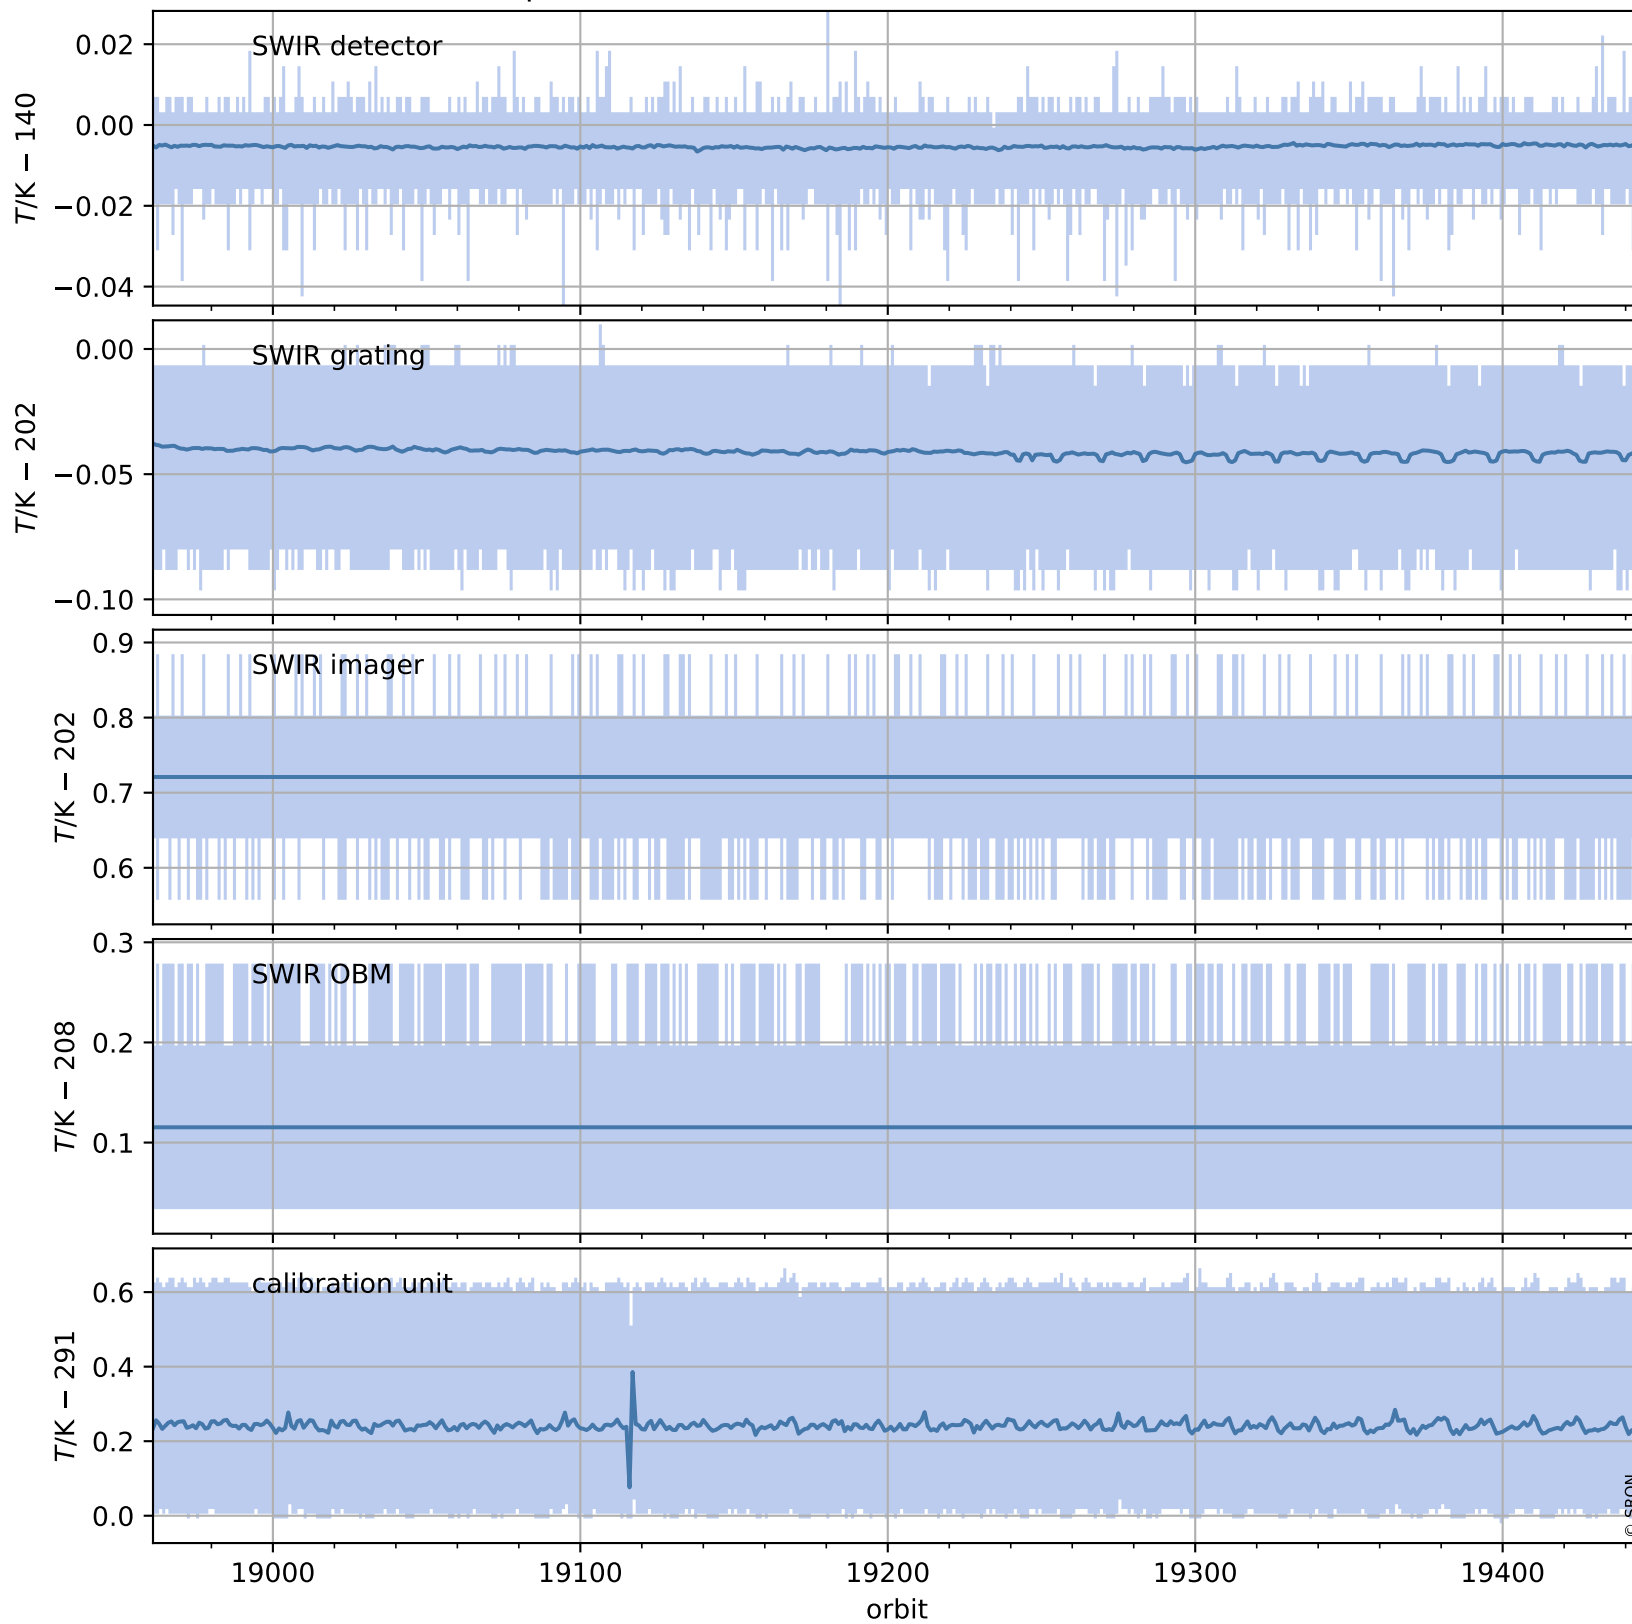

Tropomi SWIR housekeeping data

orbits : [19432, 19445]
coverage : 2021-07-14 / 2021-07-15
created : 2023-08-21T09:15:11

Temperature of sensors relevant for SWIR (one day)

Tropomi SWIR housekeeping data

orbits : [18961, 19445]
coverage : 2021-06-10 / 2021-07-15
created : 2023-08-21T09:15:11

Temperature of sensors relevant for SWIR (last month)

Tropomi SWIR housekeeping data

orbits : [19432, 19445]
coverage : 2021-07-14 / 2021-07-15
created : 2023-08-21T09:15:11

Current and duty cycle of 3 heaters relevant for SWIR (one day)

Tropomi SWIR housekeeping data

orbits : [18961, 19445]
coverage : 2021-06-10 / 2021-07-15
created : 2023-08-21T09:15:12

Current and duty cycle of 3 heaters relevant for SWIR (last month)

Tropomi SWIR housekeeping data

orbits : [19432, 19445]
coverage : 2021-07-14 / 2021-07-15
created : 2023-08-21T09:15:12

Temperature of sensors at the SWIR front-end electronics (one day)

Tropomi SWIR housekeeping data

orbits : [18961, 19445]
coverage : 2021-06-10 / 2021-07-15
created : 2023-08-21T09:15:12