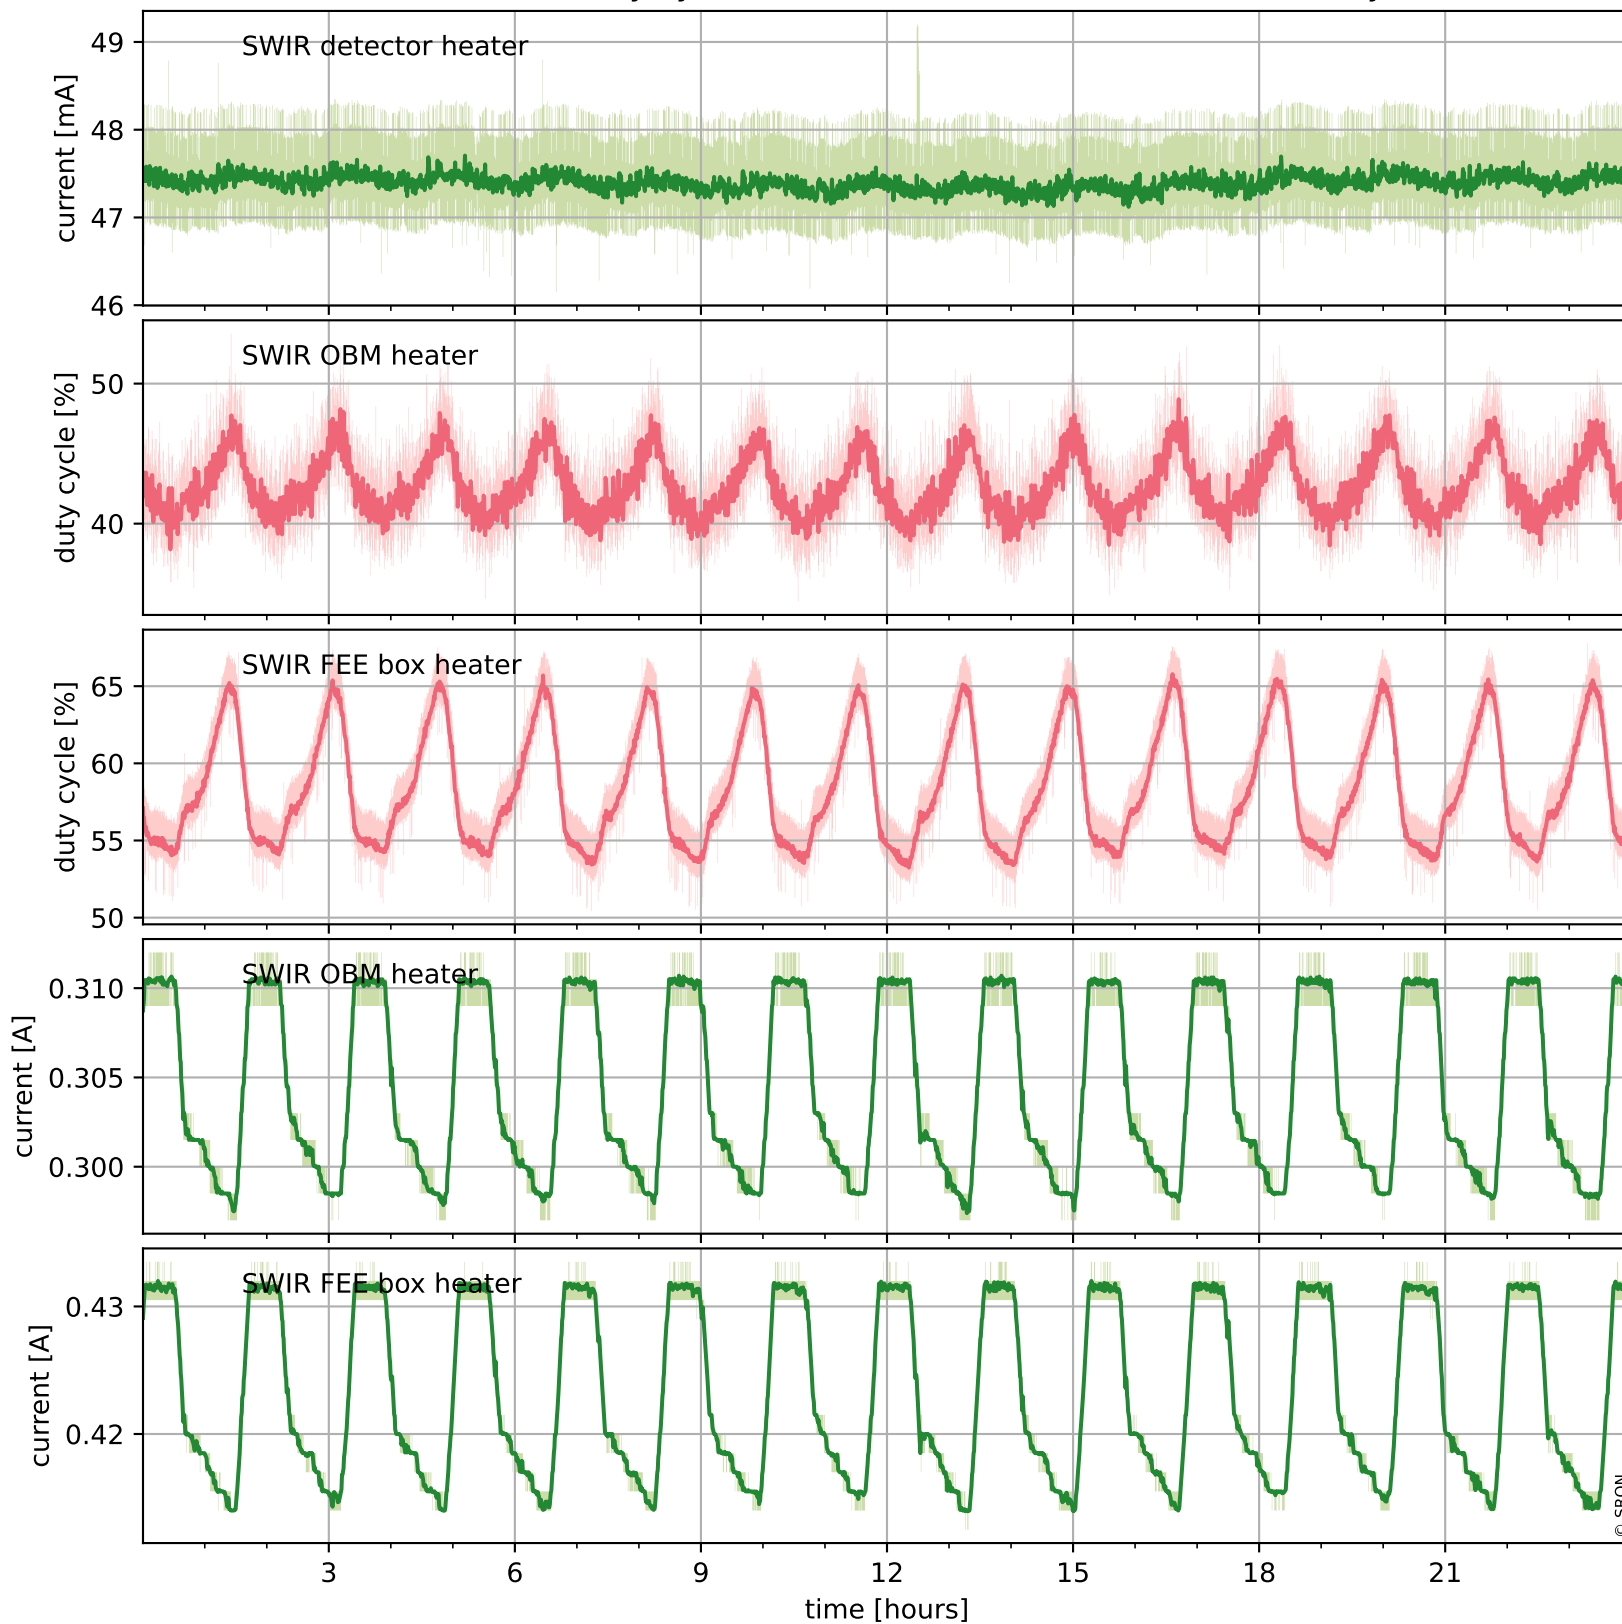

Tropomi SWIR housekeeping data

orbits : [19432, 19445]
coverage : 2021-07-14 / 2021-07-15
created : 2023-08-21T09:15:11

Temperature of sensors relevant for SWIR (one day)

Tropomi SWIR housekeeping data

orbits : [18961, 19445]
coverage : 2021-06-10 / 2021-07-15
created : 2023-08-21T09:15:11

Temperature of sensors relevant for SWIR (last month)

Tropomi SWIR housekeeping data

orbits : [19432, 19445]
coverage : 2021-07-14 / 2021-07-15
created : 2023-08-21T09:15:11

Current and duty cycle of 3 heaters relevant for SWIR (one day)

Tropomi SWIR housekeeping data

orbits : [18961, 19445]
coverage : 2021-06-10 / 2021-07-15
created : 2023-08-21T09:15:12

Current and duty cycle of 3 heaters relevant for SWIR (last month)

Tropomi SWIR housekeeping data