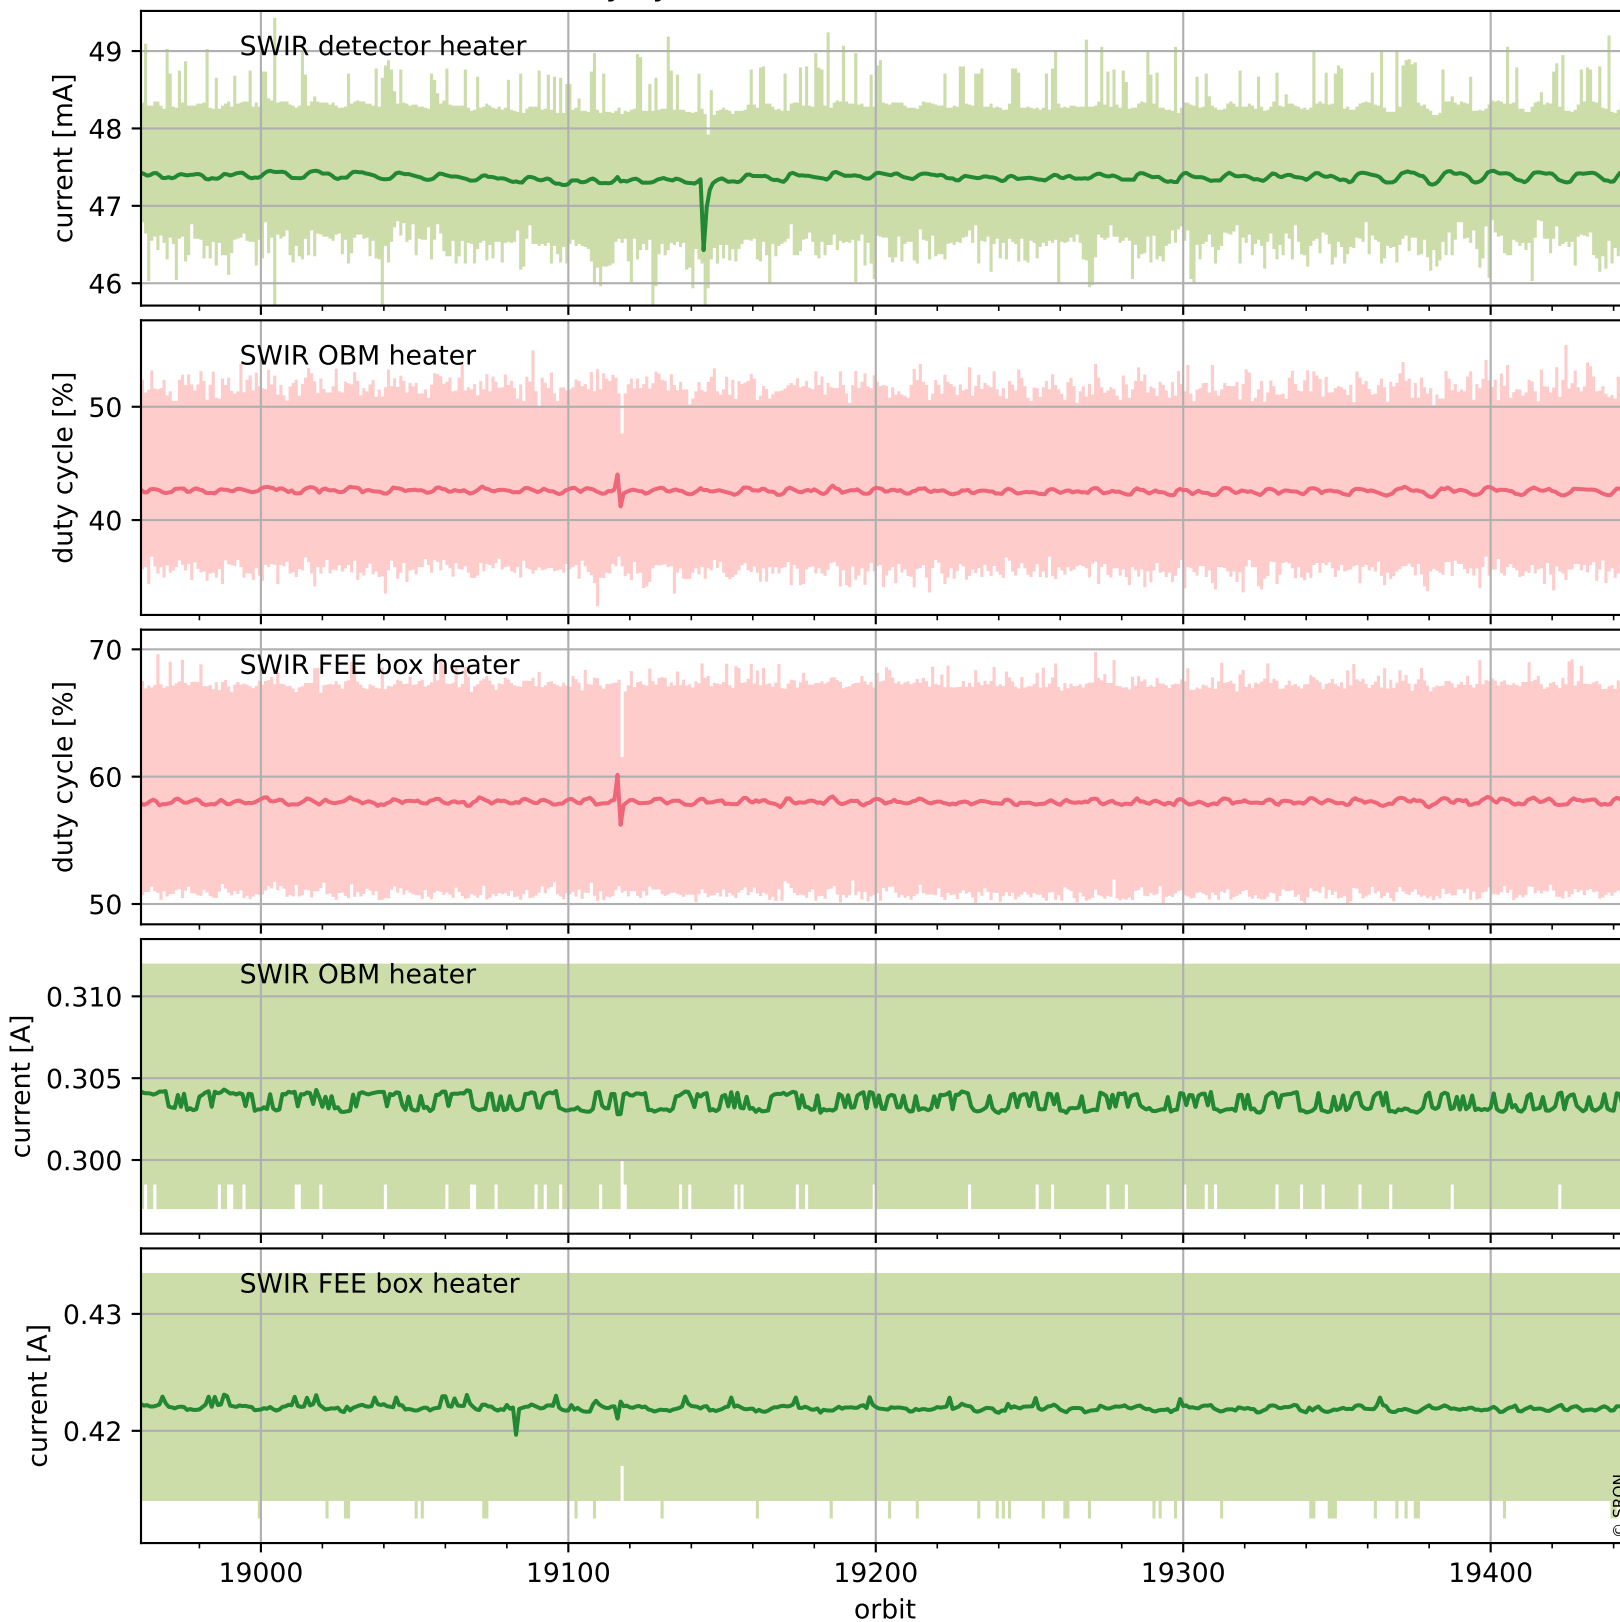

Tropomi SWIR housekeeping data

orbits : [19432, 19445]
coverage : 2021-07-14 / 2021-07-15
created : 2023-08-21T09:15:11

Temperature of sensors relevant for SWIR (one day)

Tropomi SWIR housekeeping data

orbits : [18961, 19445]
coverage : 2021-06-10 / 2021-07-15
created : 2023-08-21T09:15:11

Temperature of sensors relevant for SWIR (last month)

Tropomi SWIR housekeeping data

orbits : [19432, 19445]
coverage : 2021-07-14 / 2021-07-15
created : 2023-08-21T09:15:11

Current and duty cycle of 3 heaters relevant for SWIR (one day)

Tropomi SWIR housekeeping data

orbits : [18961, 19445]
coverage : 2021-06-10 / 2021-07-15
created : 2023-08-21T09:15:12

Current and duty cycle of 3 heaters relevant for SWIR (last month)

Tropomi SWIR housekeeping data

orbits : [19432, 19445]
coverage : 2021-07-14 / 2021-07-15
created : 2023-08-21T09:15:12

Temperature of sensors at the SWIR front-end electronics (one day)

Tropomi SWIR housekeeping data

orbits : [18961, 19445]
coverage : 2021-06-10 / 2021-07-15
created : 2023-08-21T09:15:12