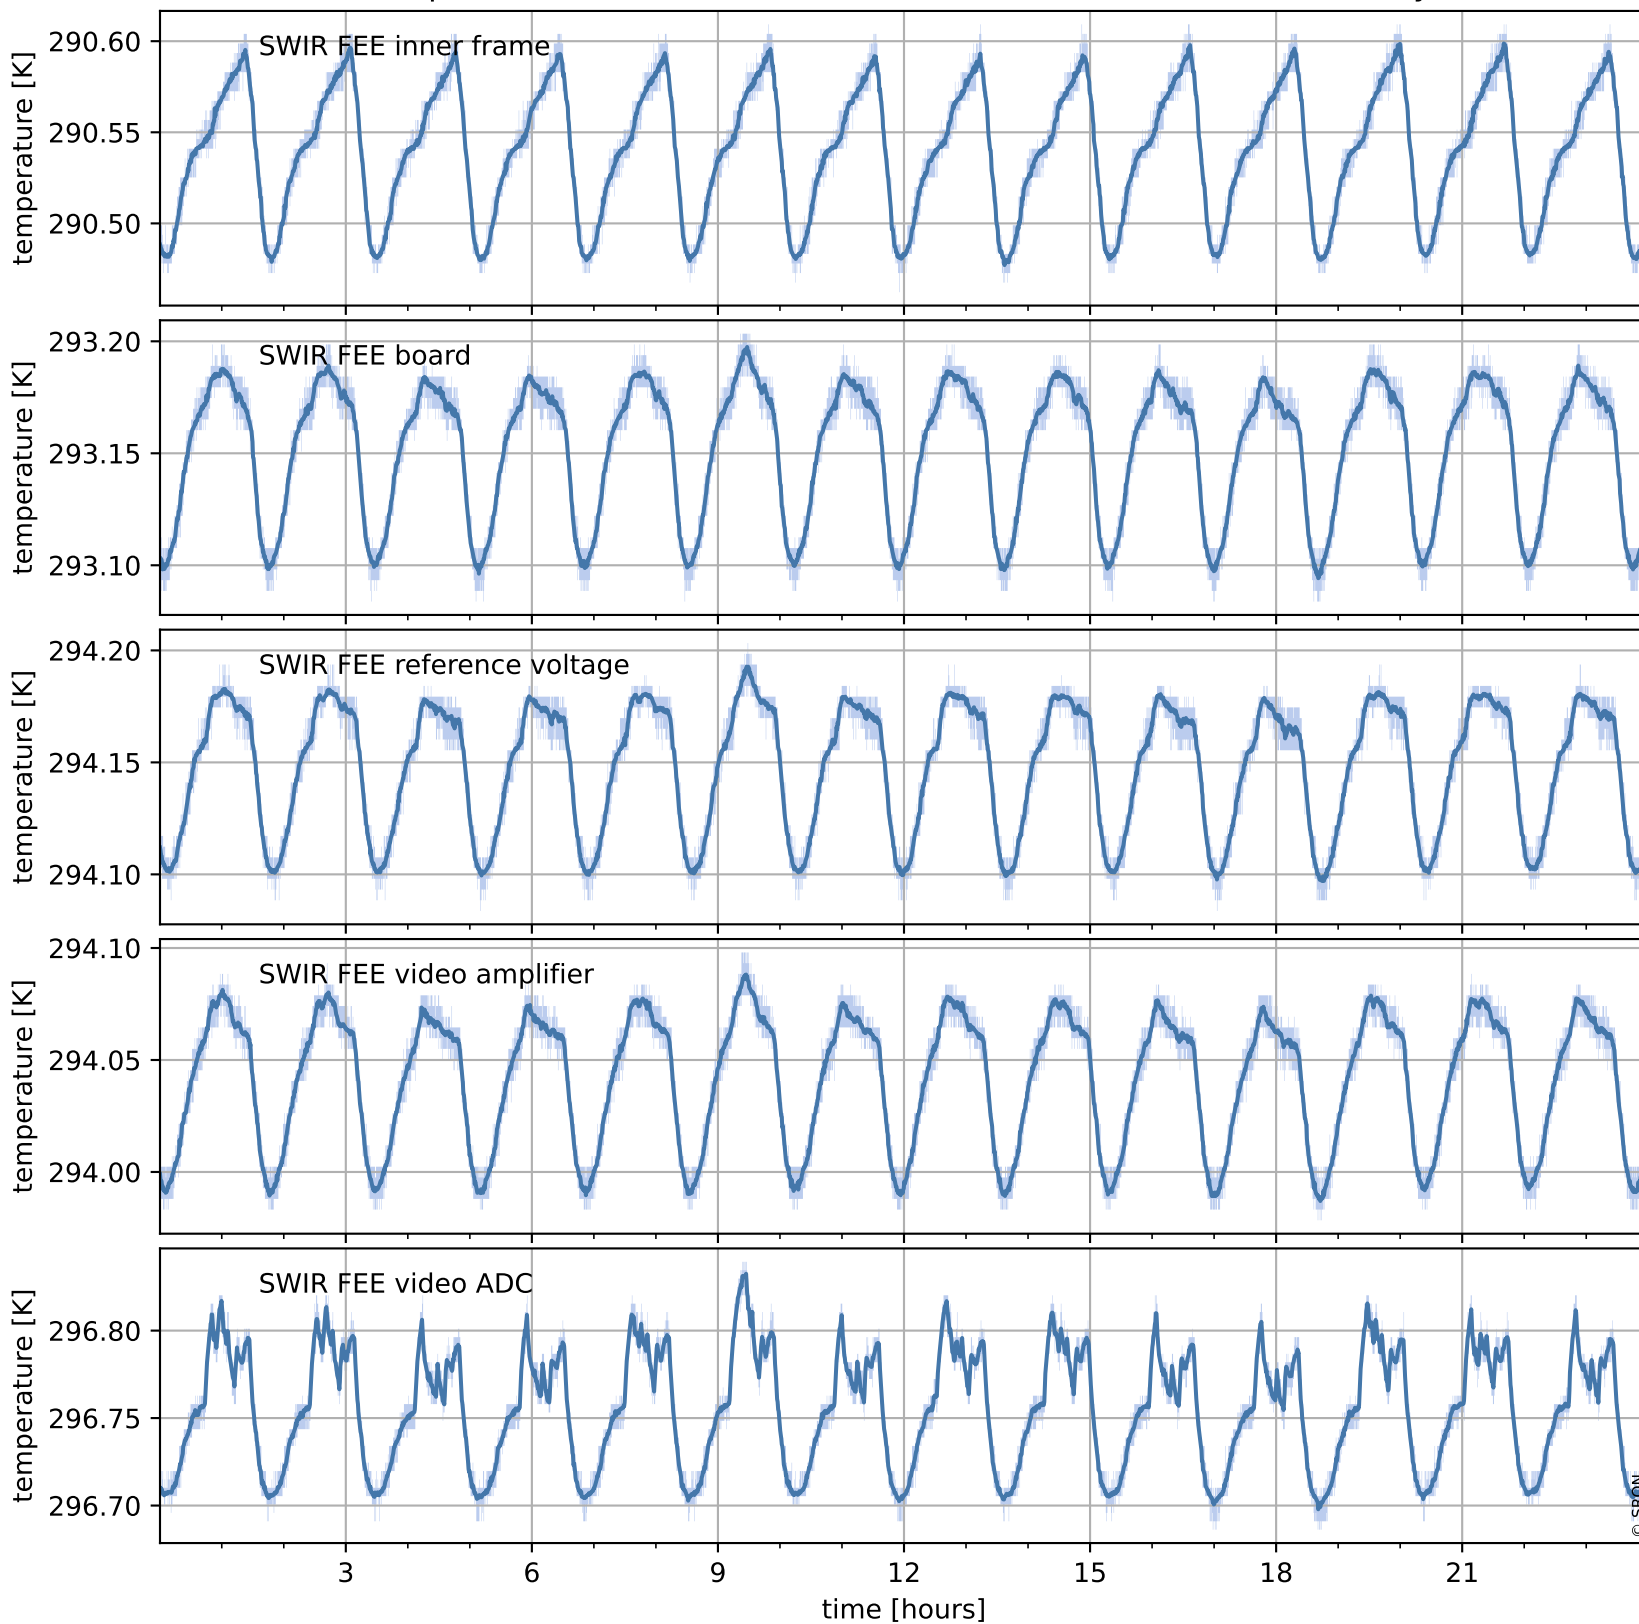

Tropomi SWIR housekeeping data

orbits : [19432, 19445]
coverage : 2021-07-14 / 2021-07-15
created : 2023-08-21T09:15:11

Temperature of sensors relevant for SWIR (one day)

Tropomi SWIR housekeeping data

orbits : [18961, 19445]
coverage : 2021-06-10 / 2021-07-15
created : 2023-08-21T09:15:11

Temperature of sensors relevant for SWIR (last month)

Tropomi SWIR housekeeping data

orbits : [19432, 19445]
coverage : 2021-07-14 / 2021-07-15
created : 2023-08-21T09:15:11

Current and duty cycle of 3 heaters relevant for SWIR (one day)

Tropomi SWIR housekeeping data

orbits : [18961, 19445]
coverage : 2021-06-10 / 2021-07-15
created : 2023-08-21T09:15:12

Current and duty cycle of 3 heaters relevant for SWIR (last month)

Tropomi SWIR housekeeping data

orbits : [19432, 19445]
coverage : 2021-07-14 / 2021-07-15
created : 2023-08-21T09:15:12

Temperature of sensors at the SWIR front-end electronics (one day)

Tropomi SWIR housekeeping data

orbits : [18961, 19445]
coverage : 2021-06-10 / 2021-07-15
created : 2023-08-21T09:15:12