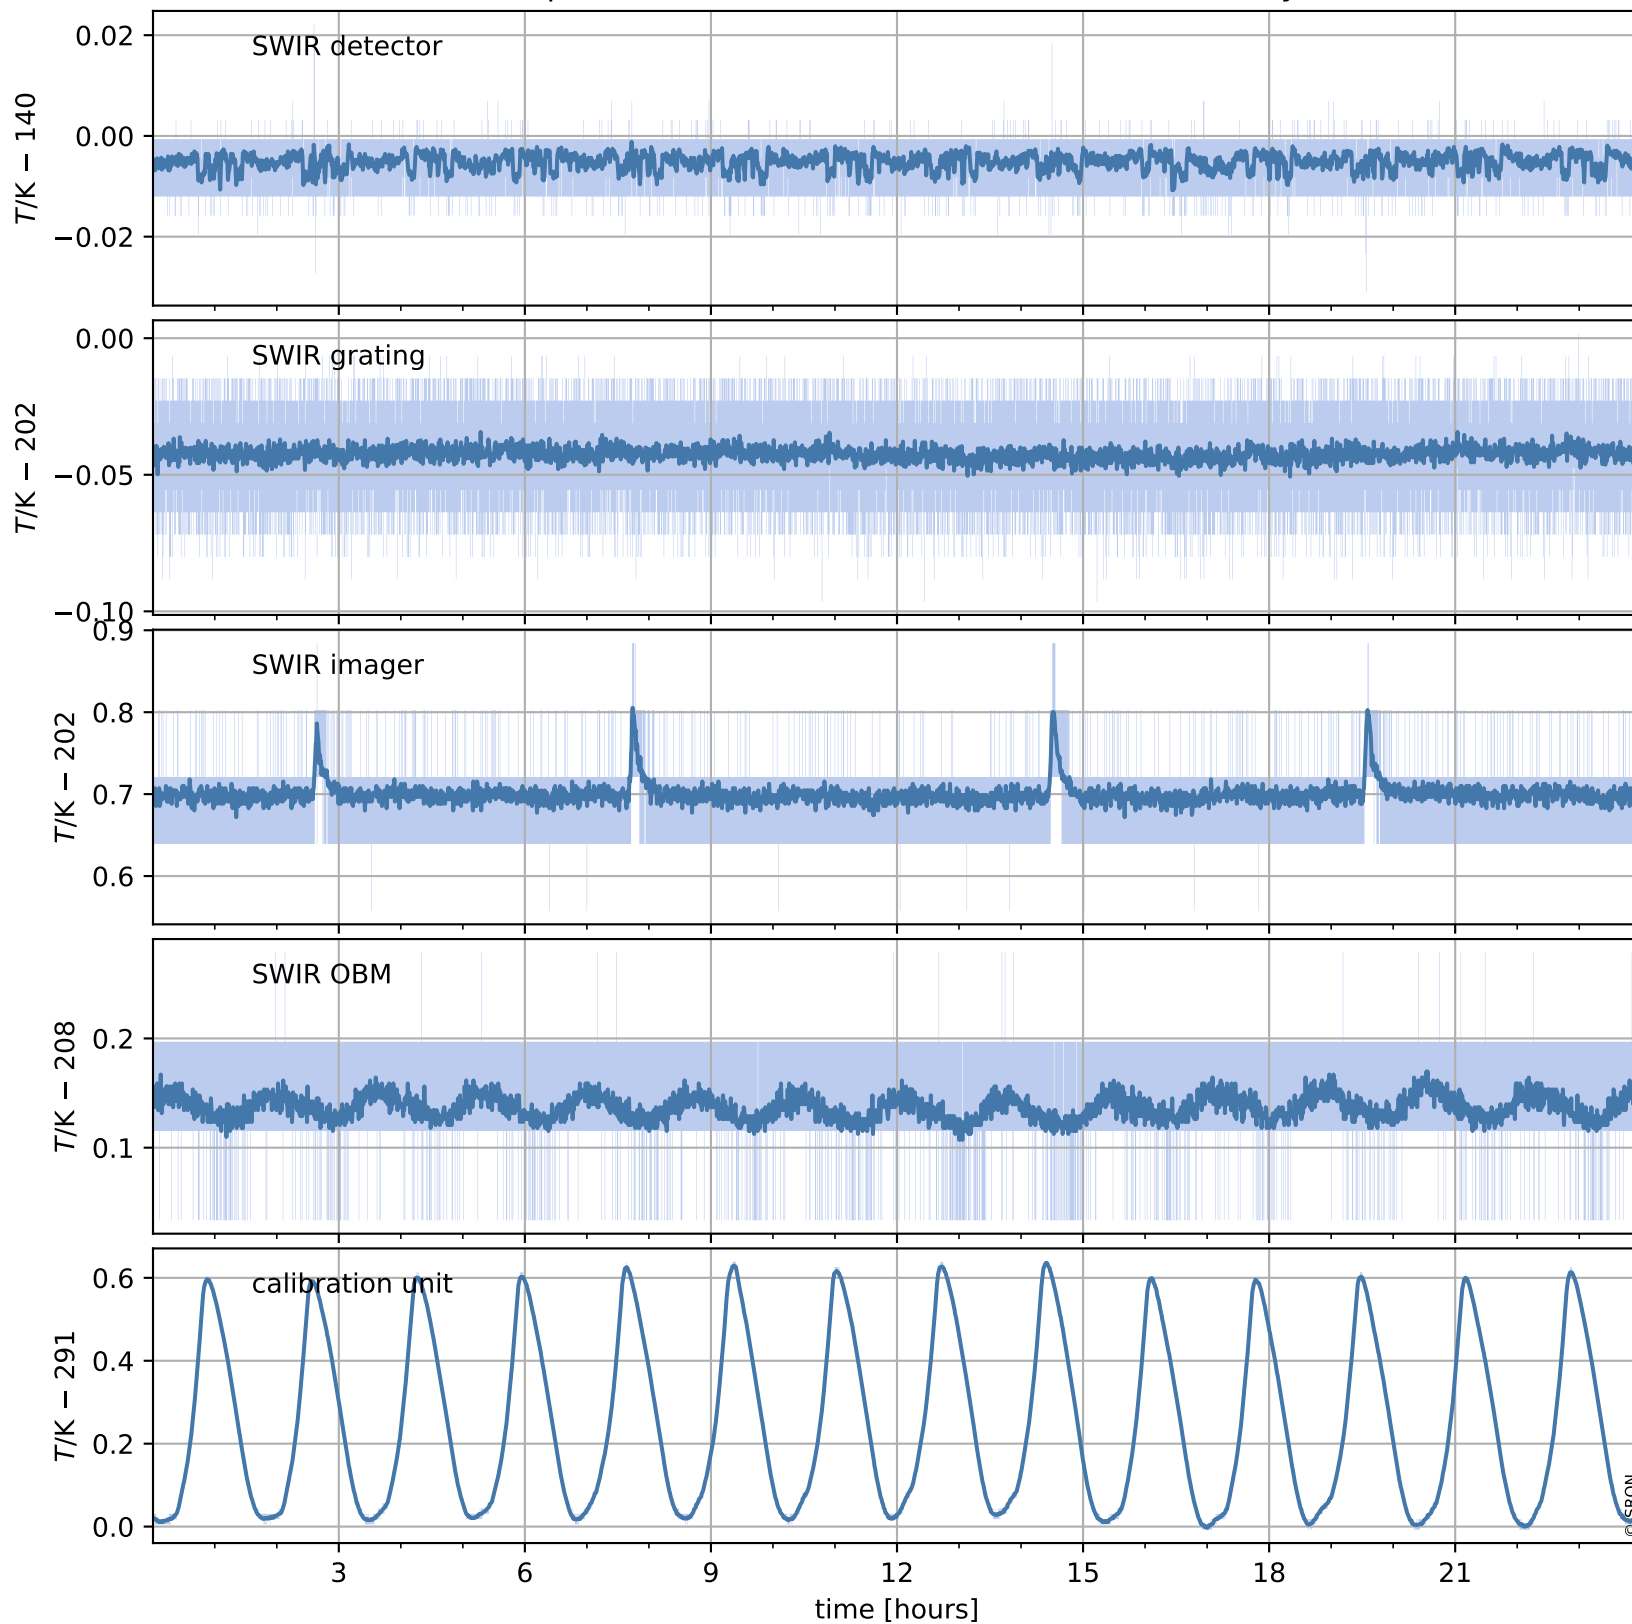

Tropomi SWIR housekeeping data

orbits : [19432, 19445]
coverage : 2021-07-14 / 2021-07-15
created : 2023-08-21T09:15:11

Temperature of sensors relevant for SWIR (one day)

Tropomi SWIR housekeeping data

orbits : [18961, 19445]
coverage : 2021-06-10 / 2021-07-15
created : 2023-08-21T09:15:11

Temperature of sensors relevant for SWIR (last month)

Tropomi SWIR housekeeping data

orbits : [19432, 19445]
coverage : 2021-07-14 / 2021-07-15
created : 2023-08-21T09:15:11

Current and duty cycle of 3 heaters relevant for SWIR (one day)

Tropomi SWIR housekeeping data

orbits : [18961, 19445]
coverage : 2021-06-10 / 2021-07-15
created : 2023-08-21T09:15:12

Current and duty cycle of 3 heaters relevant for SWIR (last month)

Tropomi SWIR housekeeping data