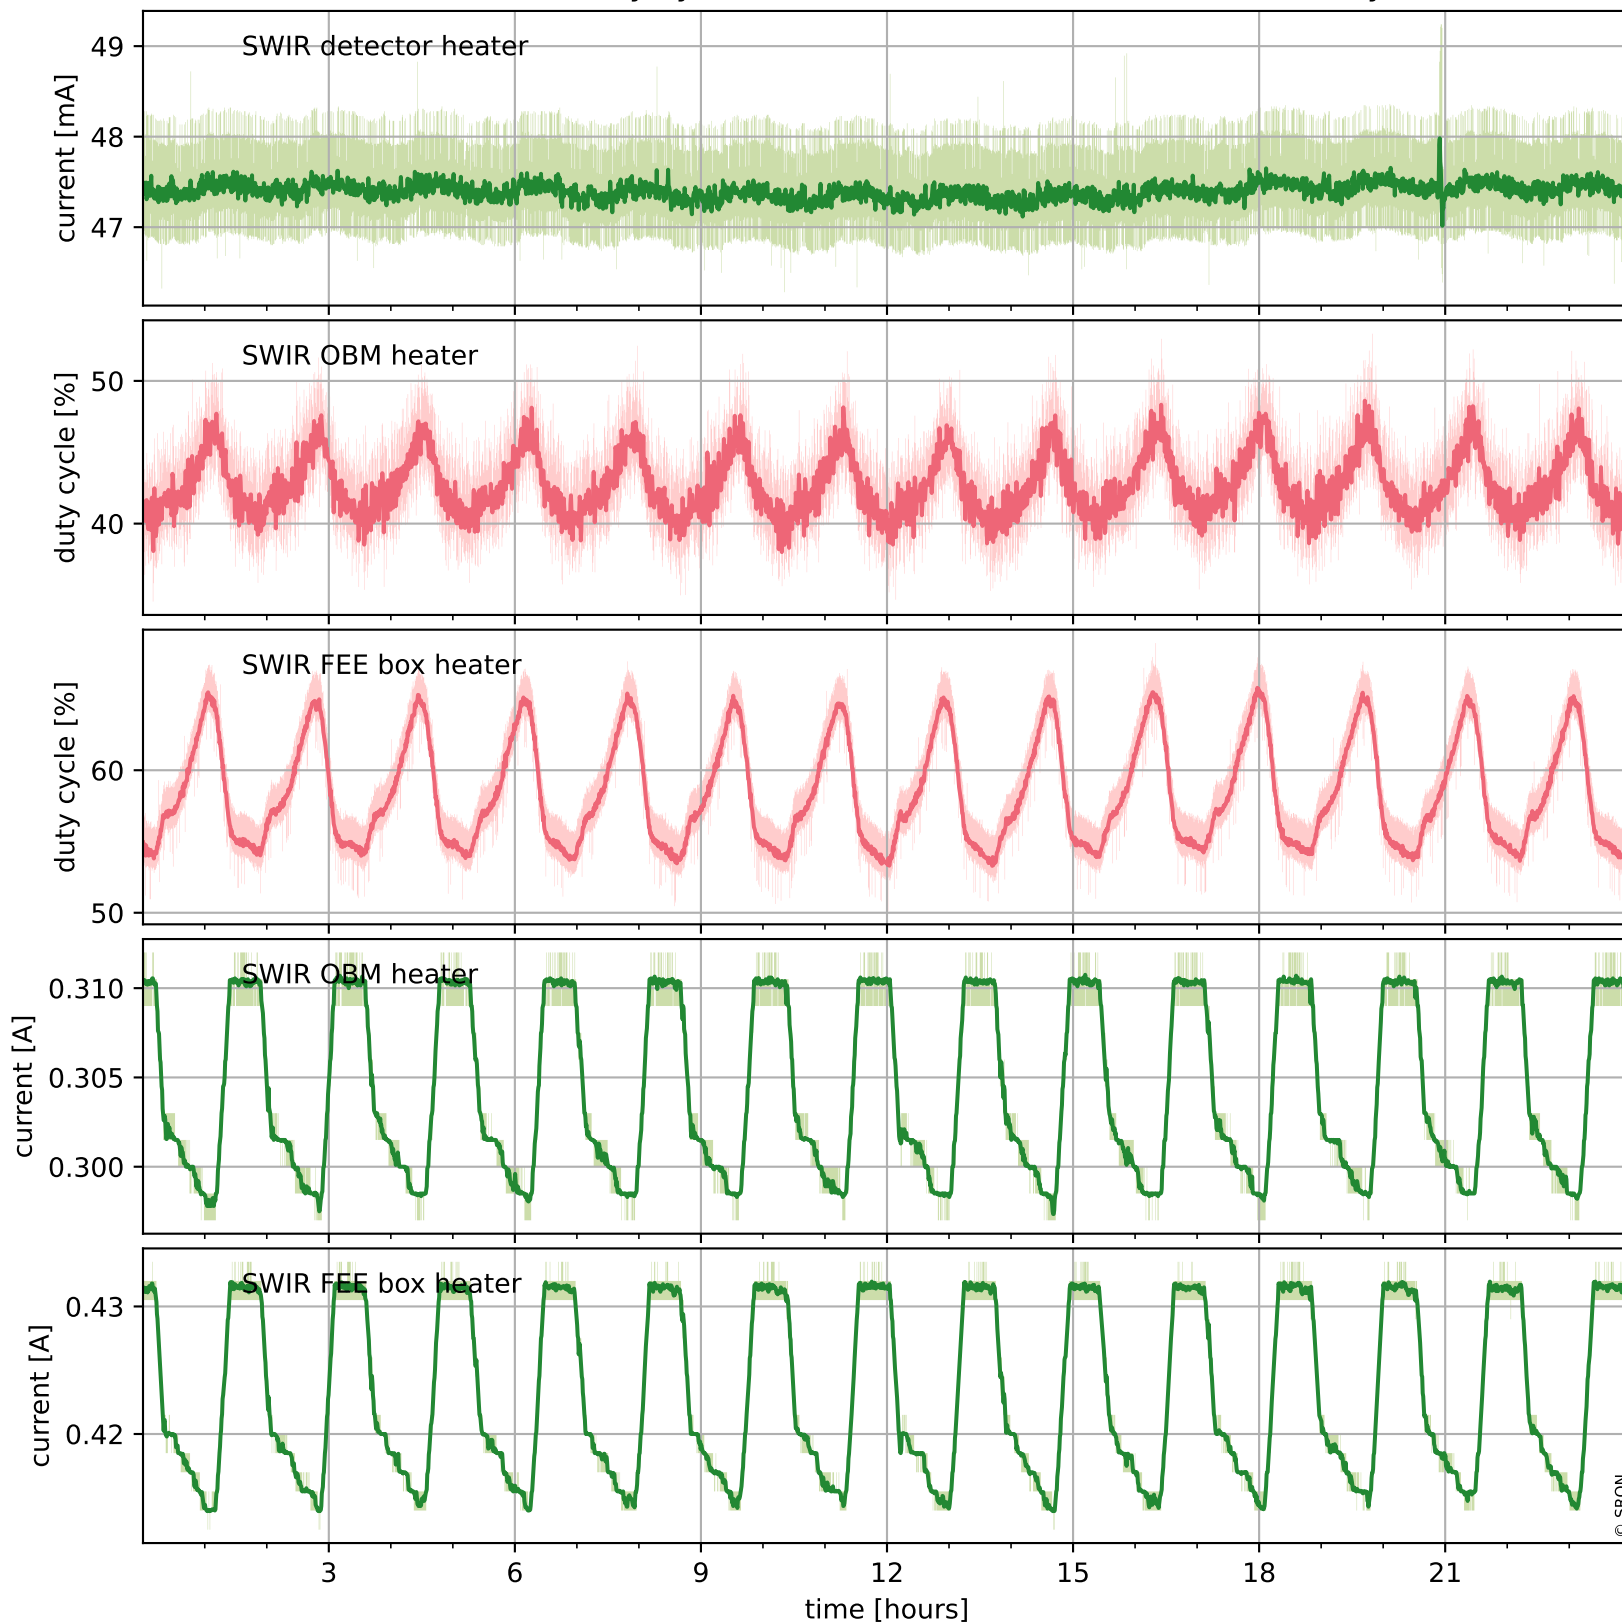

Tropomi SWIR housekeeping data

orbits : [19446, 19459]
coverage : 2021-07-15 / 2021-07-16
created : 2023-08-21T09:15:13

Temperature of sensors relevant for SWIR (one day)

Tropomi SWIR housekeeping data

orbits : [18975, 19459]
coverage : 2021-06-11 / 2021-07-16
created : 2023-08-21T09:15:13

Temperature of sensors relevant for SWIR (last month)

Tropomi SWIR housekeeping data

orbits : [19446, 19459]
coverage : 2021-07-15 / 2021-07-16
created : 2023-08-21T09:15:14

Current and duty cycle of 3 heaters relevant for SWIR (one day)