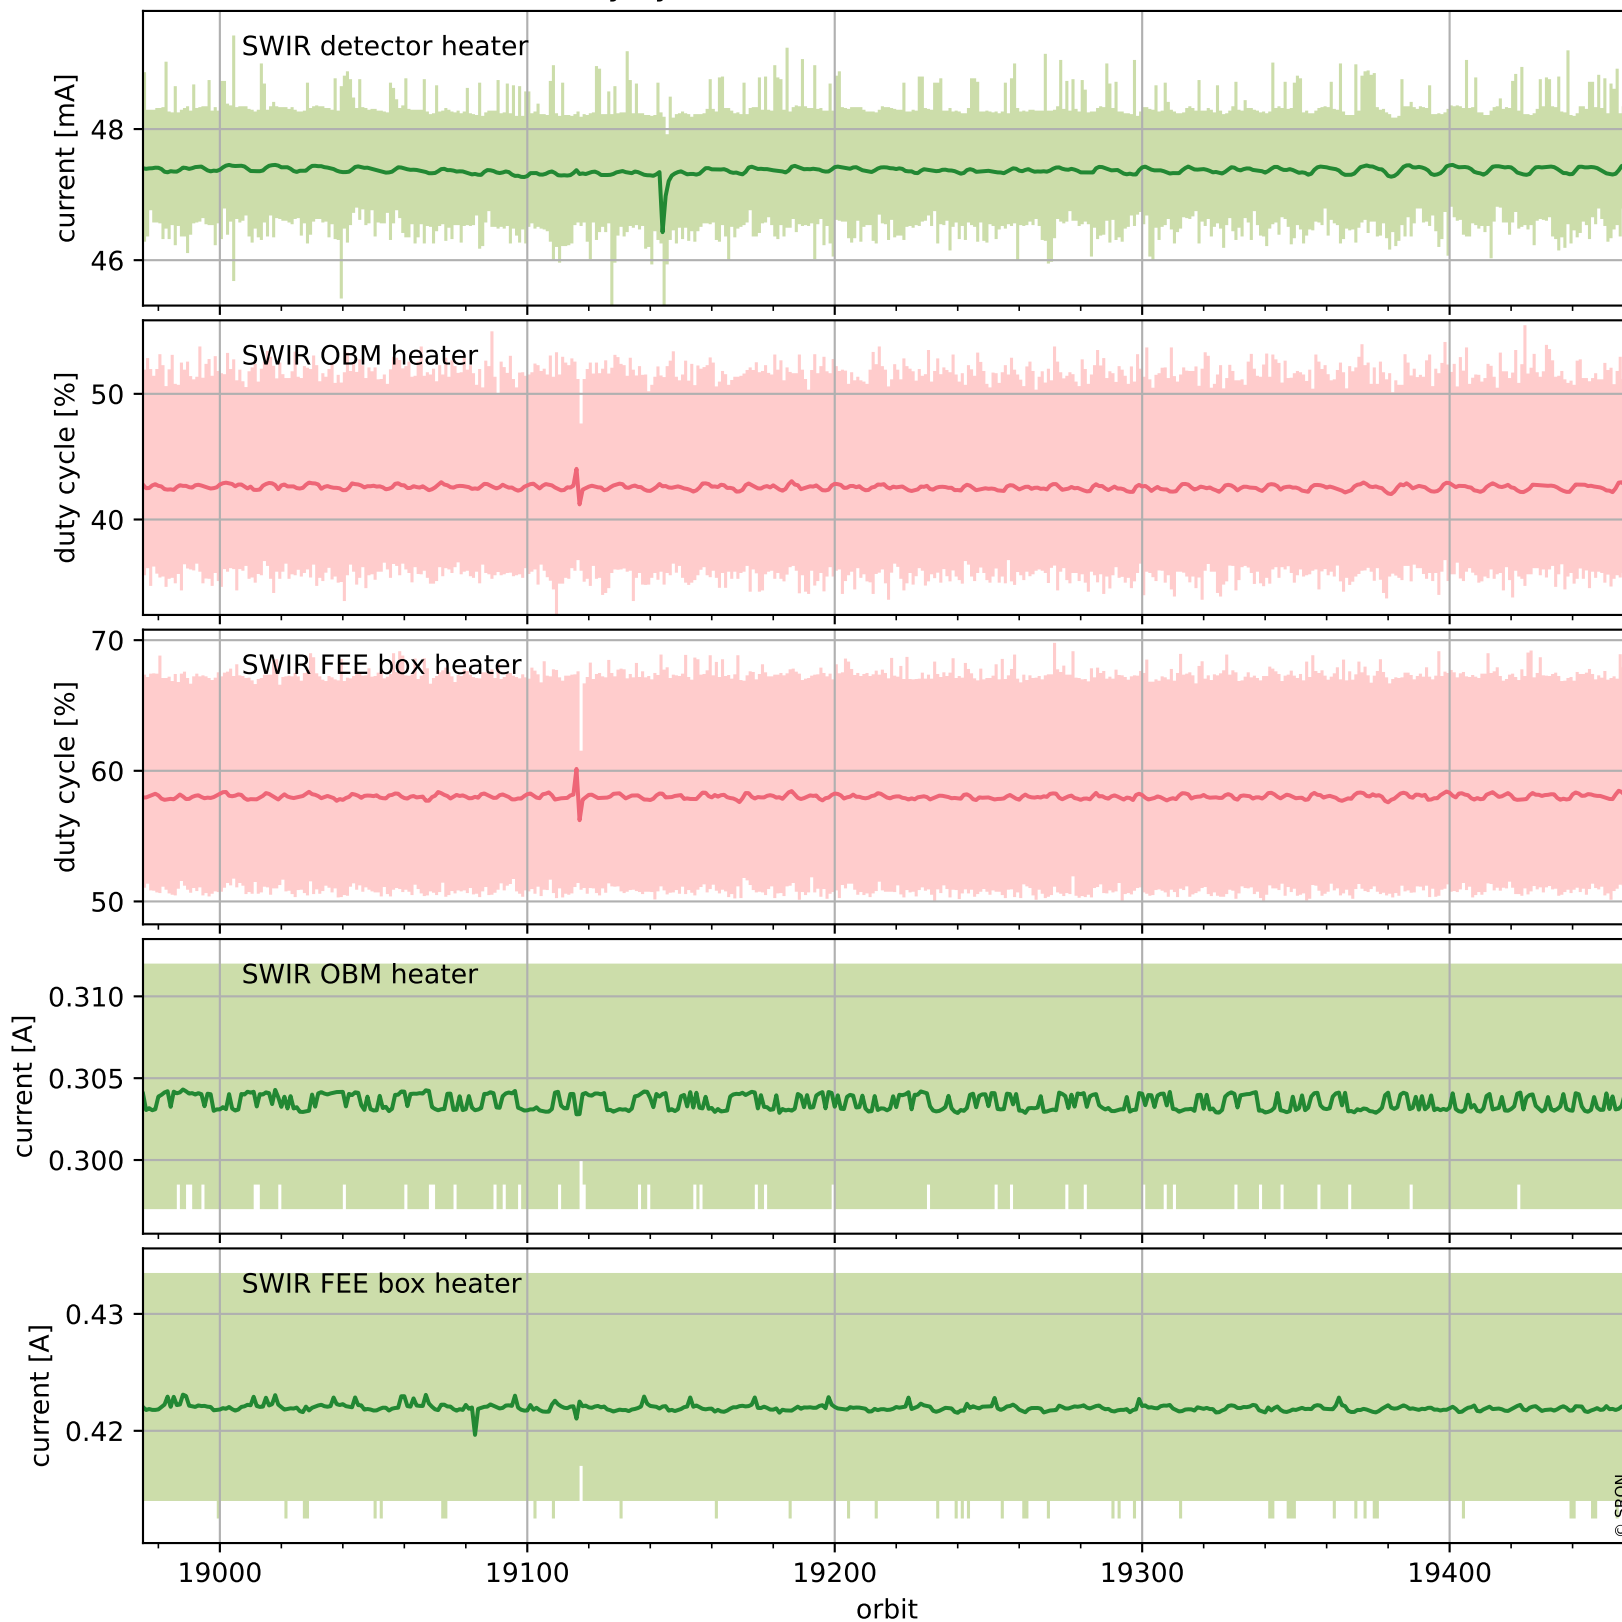

Tropomi SWIR housekeeping data

orbits : [19446, 19459]
coverage : 2021-07-15 / 2021-07-16
created : 2023-08-21T09:15:13

Temperature of sensors relevant for SWIR (one day)

Tropomi SWIR housekeeping data

orbits : [18975, 19459]
coverage : 2021-06-11 / 2021-07-16
created : 2023-08-21T09:15:13

Temperature of sensors relevant for SWIR (last month)

Tropomi SWIR housekeeping data

orbits : [19446, 19459]
coverage : 2021-07-15 / 2021-07-16
created : 2023-08-21T09:15:14

Current and duty cycle of 3 heaters relevant for SWIR (one day)

Tropomi SWIR housekeeping data

orbits : [18975, 19459]
coverage : 2021-06-11 / 2021-07-16
created : 2023-08-21T09:15:14

Current and duty cycle of 3 heaters relevant for SWIR (last month)

Tropomi SWIR housekeeping data

orbits : [19446, 19459]
coverage : 2021-07-15 / 2021-07-16
created : 2023-08-21T09:15:14

Temperature of sensors at the SWIR front-end electronics (one day)

Tropomi SWIR housekeeping data

orbits : [18975, 19459]
coverage : 2021-06-11 / 2021-07-16
created : 2023-08-21T09:15:15