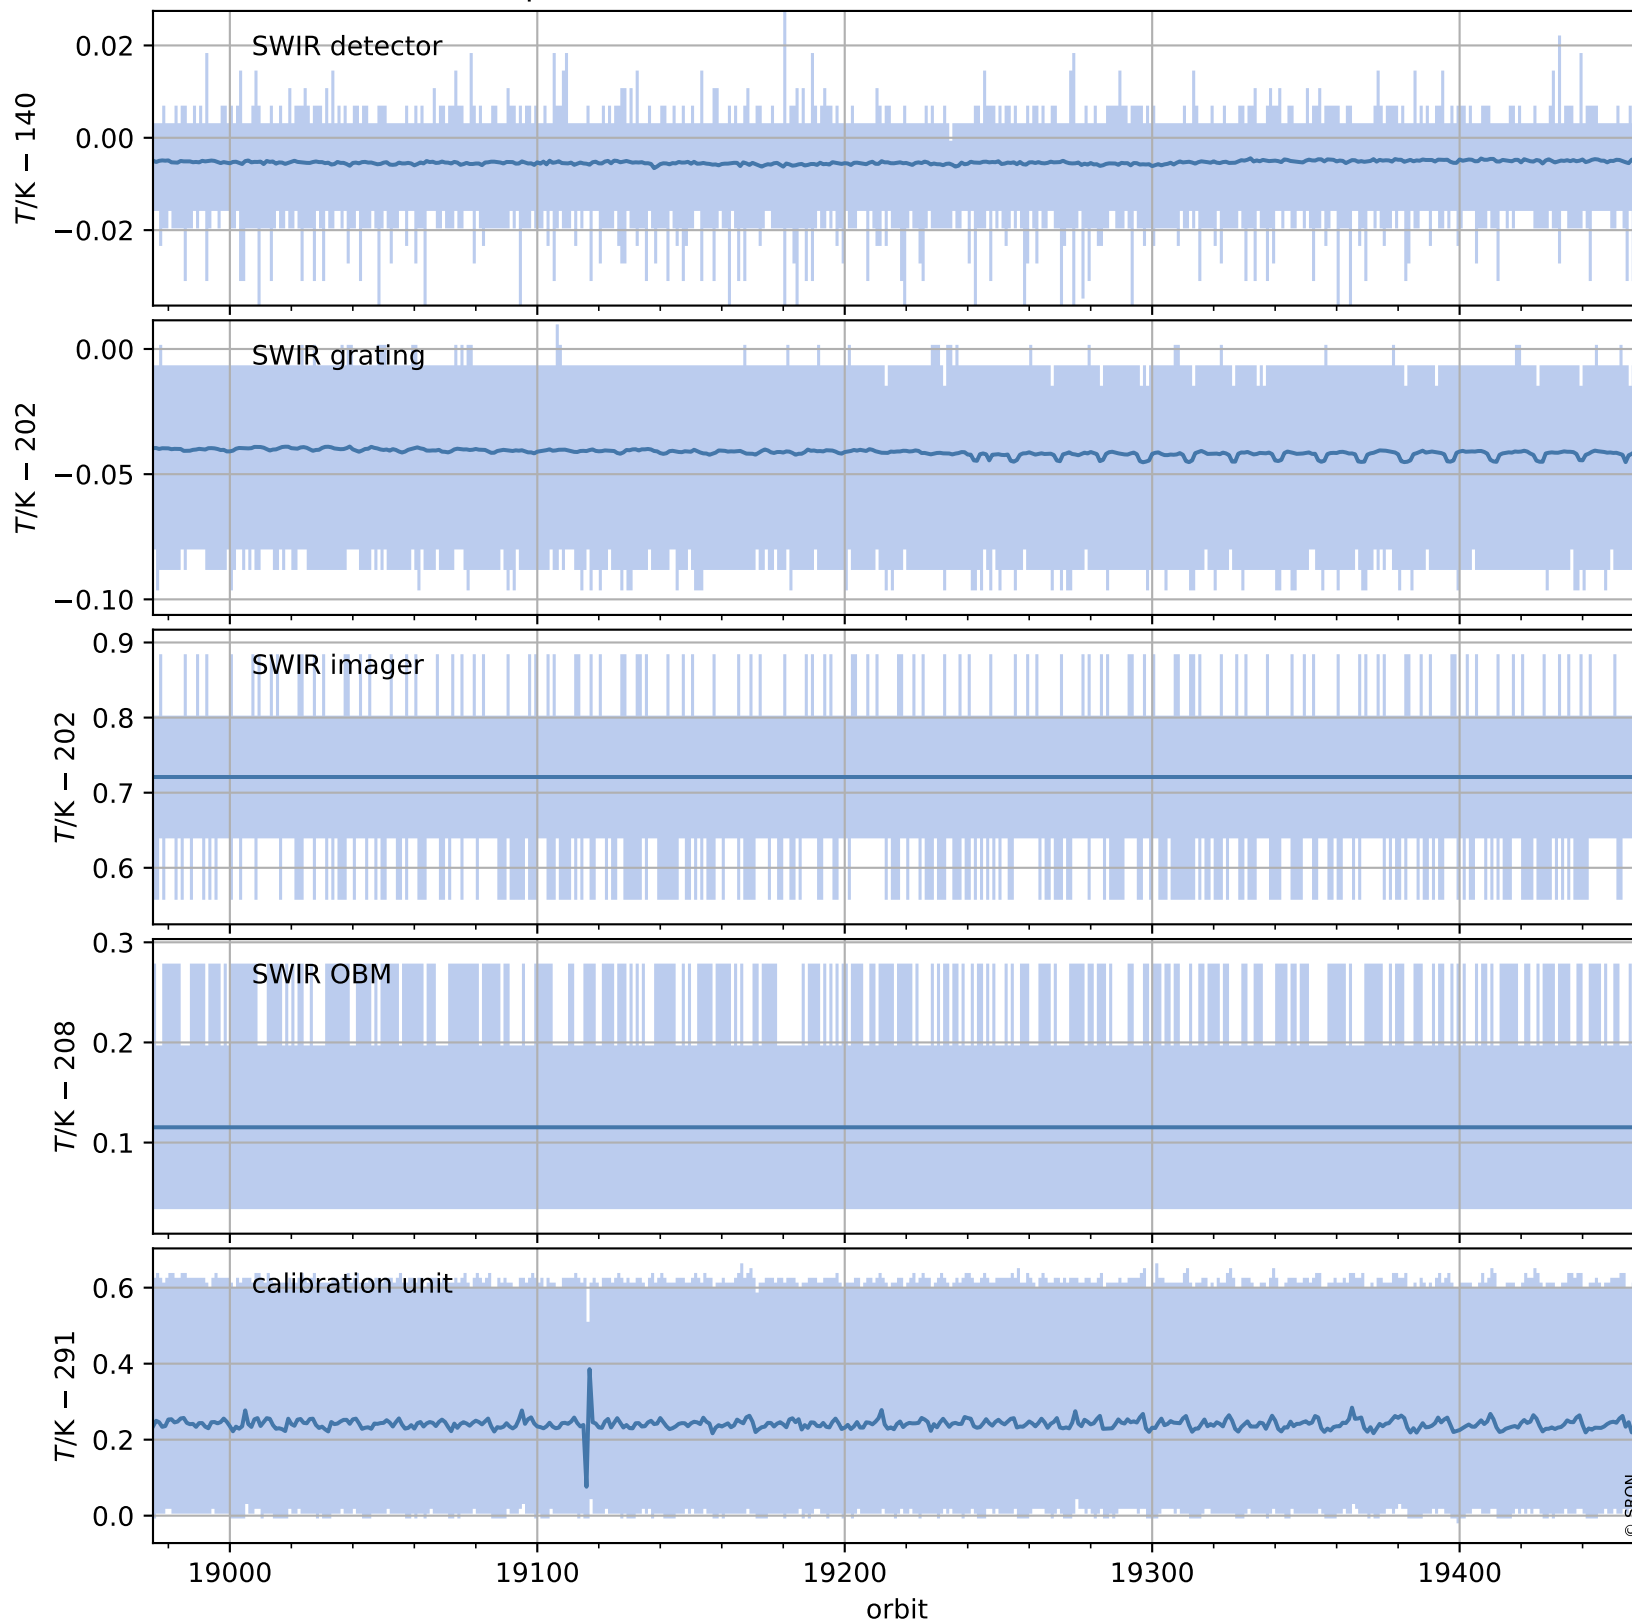

Tropomi SWIR housekeeping data

orbits : [19446, 19459]
coverage : 2021-07-15 / 2021-07-16
created : 2023-08-21T09:15:13

Temperature of sensors relevant for SWIR (one day)

Tropomi SWIR housekeeping data

orbits : [18975, 19459]
coverage : 2021-06-11 / 2021-07-16
created : 2023-08-21T09:15:13

Temperature of sensors relevant for SWIR (last month)

Tropomi SWIR housekeeping data

orbits : [19446, 19459]
coverage : 2021-07-15 / 2021-07-16
created : 2023-08-21T09:15:14

Current and duty cycle of 3 heaters relevant for SWIR (one day)

Tropomi SWIR housekeeping data

orbits : [18975, 19459]
coverage : 2021-06-11 / 2021-07-16
created : 2023-08-21T09:15:14

Current and duty cycle of 3 heaters relevant for SWIR (last month)

Tropomi SWIR housekeeping data

orbits : [19446, 19459]
coverage : 2021-07-15 / 2021-07-16
created : 2023-08-21T09:15:14

Temperature of sensors at the SWIR front-end electronics (one day)

Tropomi SWIR housekeeping data

orbits : [18975, 19459]
coverage : 2021-06-11 / 2021-07-16
created : 2023-08-21T09:15:15