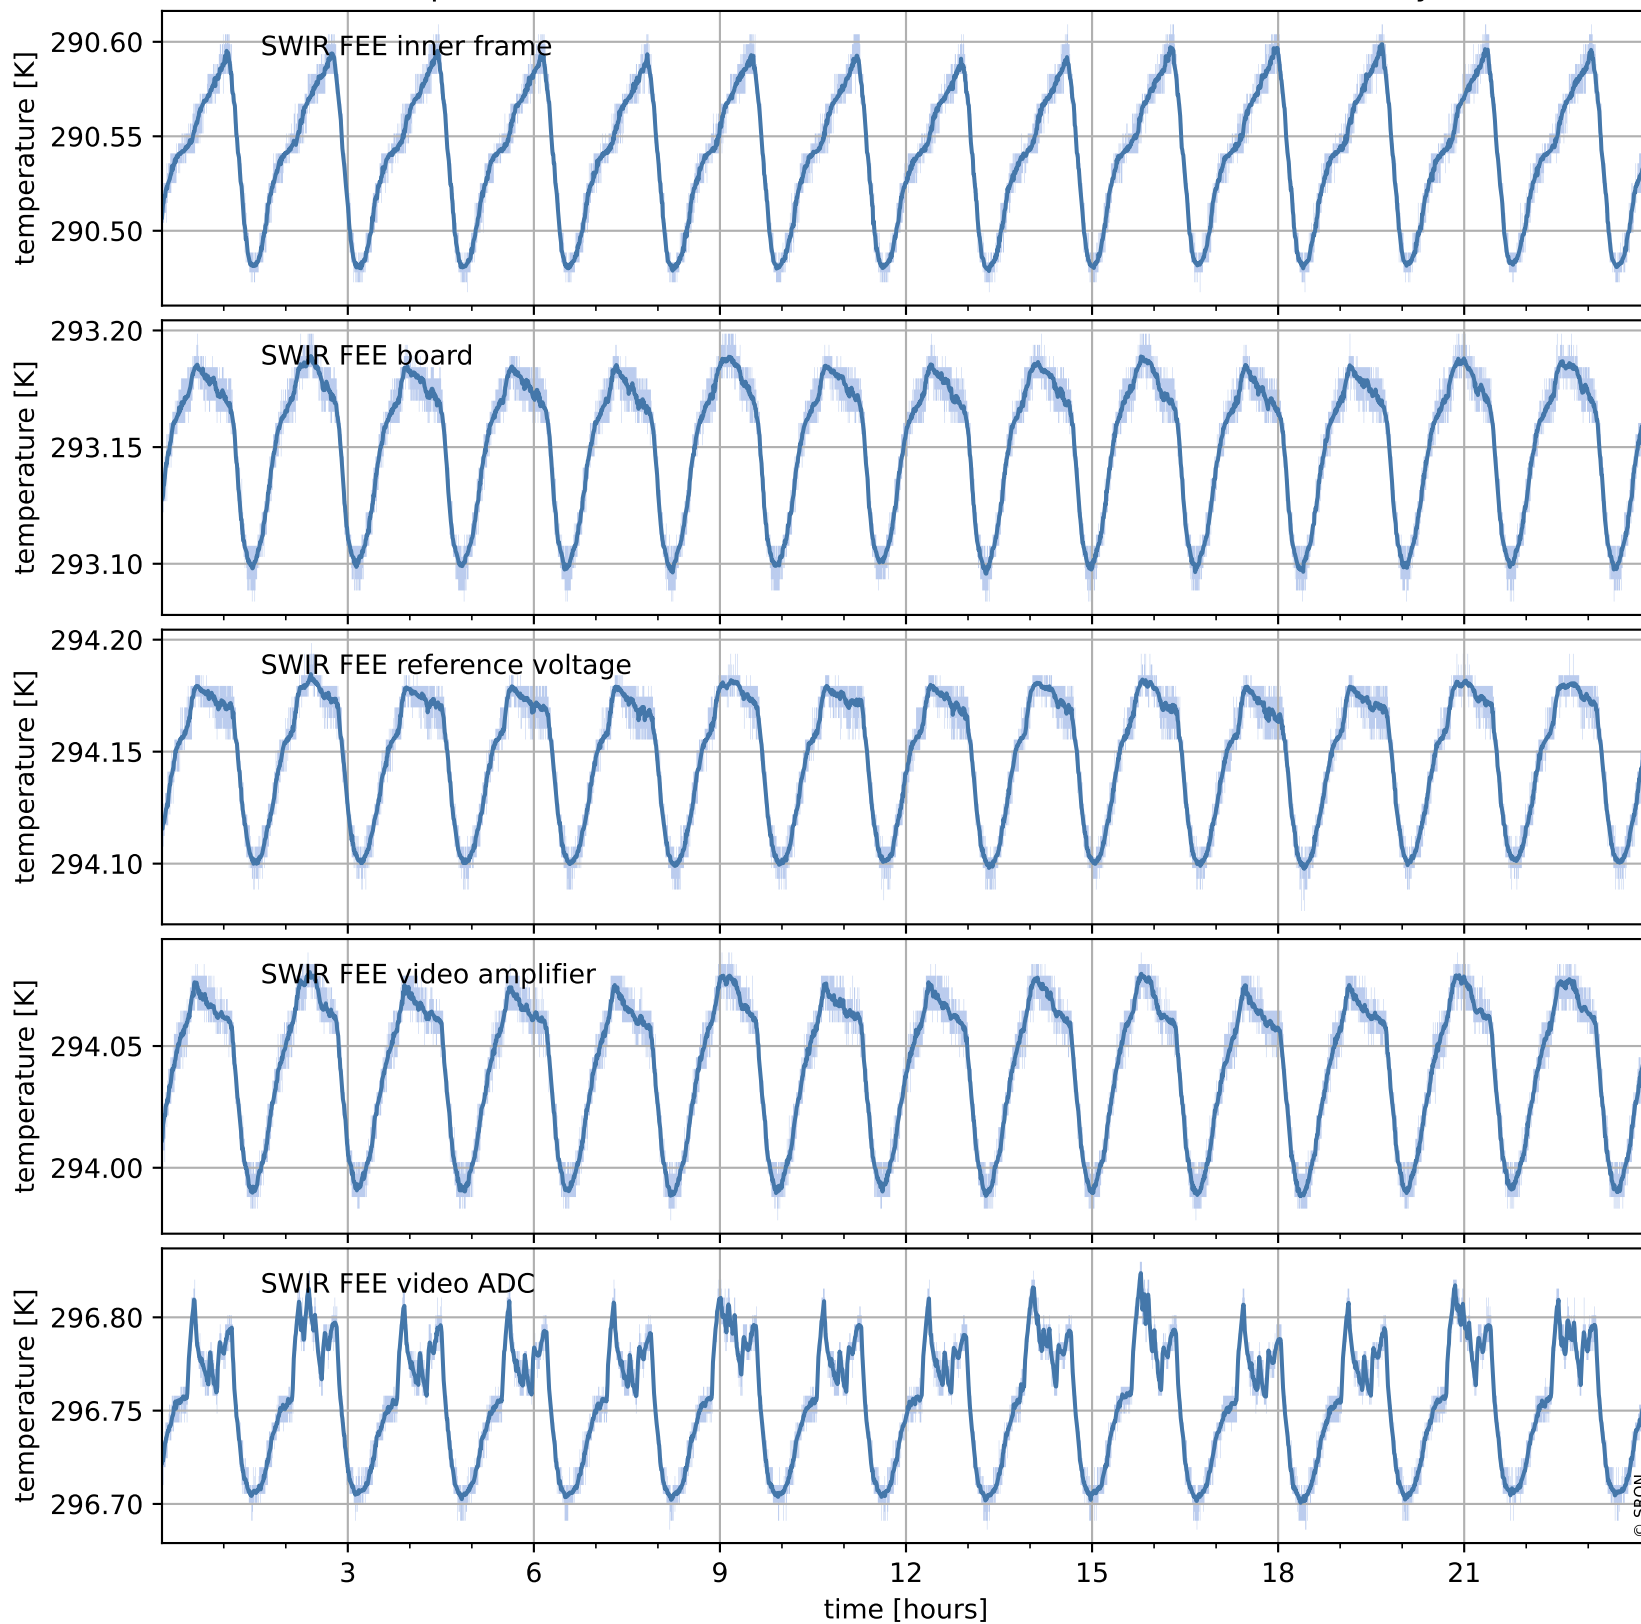

Tropomi SWIR housekeeping data

orbits : [19446, 19459]
coverage : 2021-07-15 / 2021-07-16
created : 2023-08-21T09:15:13

Temperature of sensors relevant for SWIR (one day)

Tropomi SWIR housekeeping data

orbits : [18975, 19459]
coverage : 2021-06-11 / 2021-07-16
created : 2023-08-21T09:15:13

Temperature of sensors relevant for SWIR (last month)

Tropomi SWIR housekeeping data

orbits : [19446, 19459]
coverage : 2021-07-15 / 2021-07-16
created : 2023-08-21T09:15:14

Current and duty cycle of 3 heaters relevant for SWIR (one day)

Tropomi SWIR housekeeping data

orbits : [18975, 19459]
coverage : 2021-06-11 / 2021-07-16
created : 2023-08-21T09:15:14

Current and duty cycle of 3 heaters relevant for SWIR (last month)

Tropomi SWIR housekeeping data

orbits : [19446, 19459]
coverage : 2021-07-15 / 2021-07-16
created : 2023-08-21T09:15:14

Temperature of sensors at the SWIR front-end electronics (one day)

Tropomi SWIR housekeeping data

orbits : [18975, 19459]
coverage : 2021-06-11 / 2021-07-16
created : 2023-08-21T09:15:15