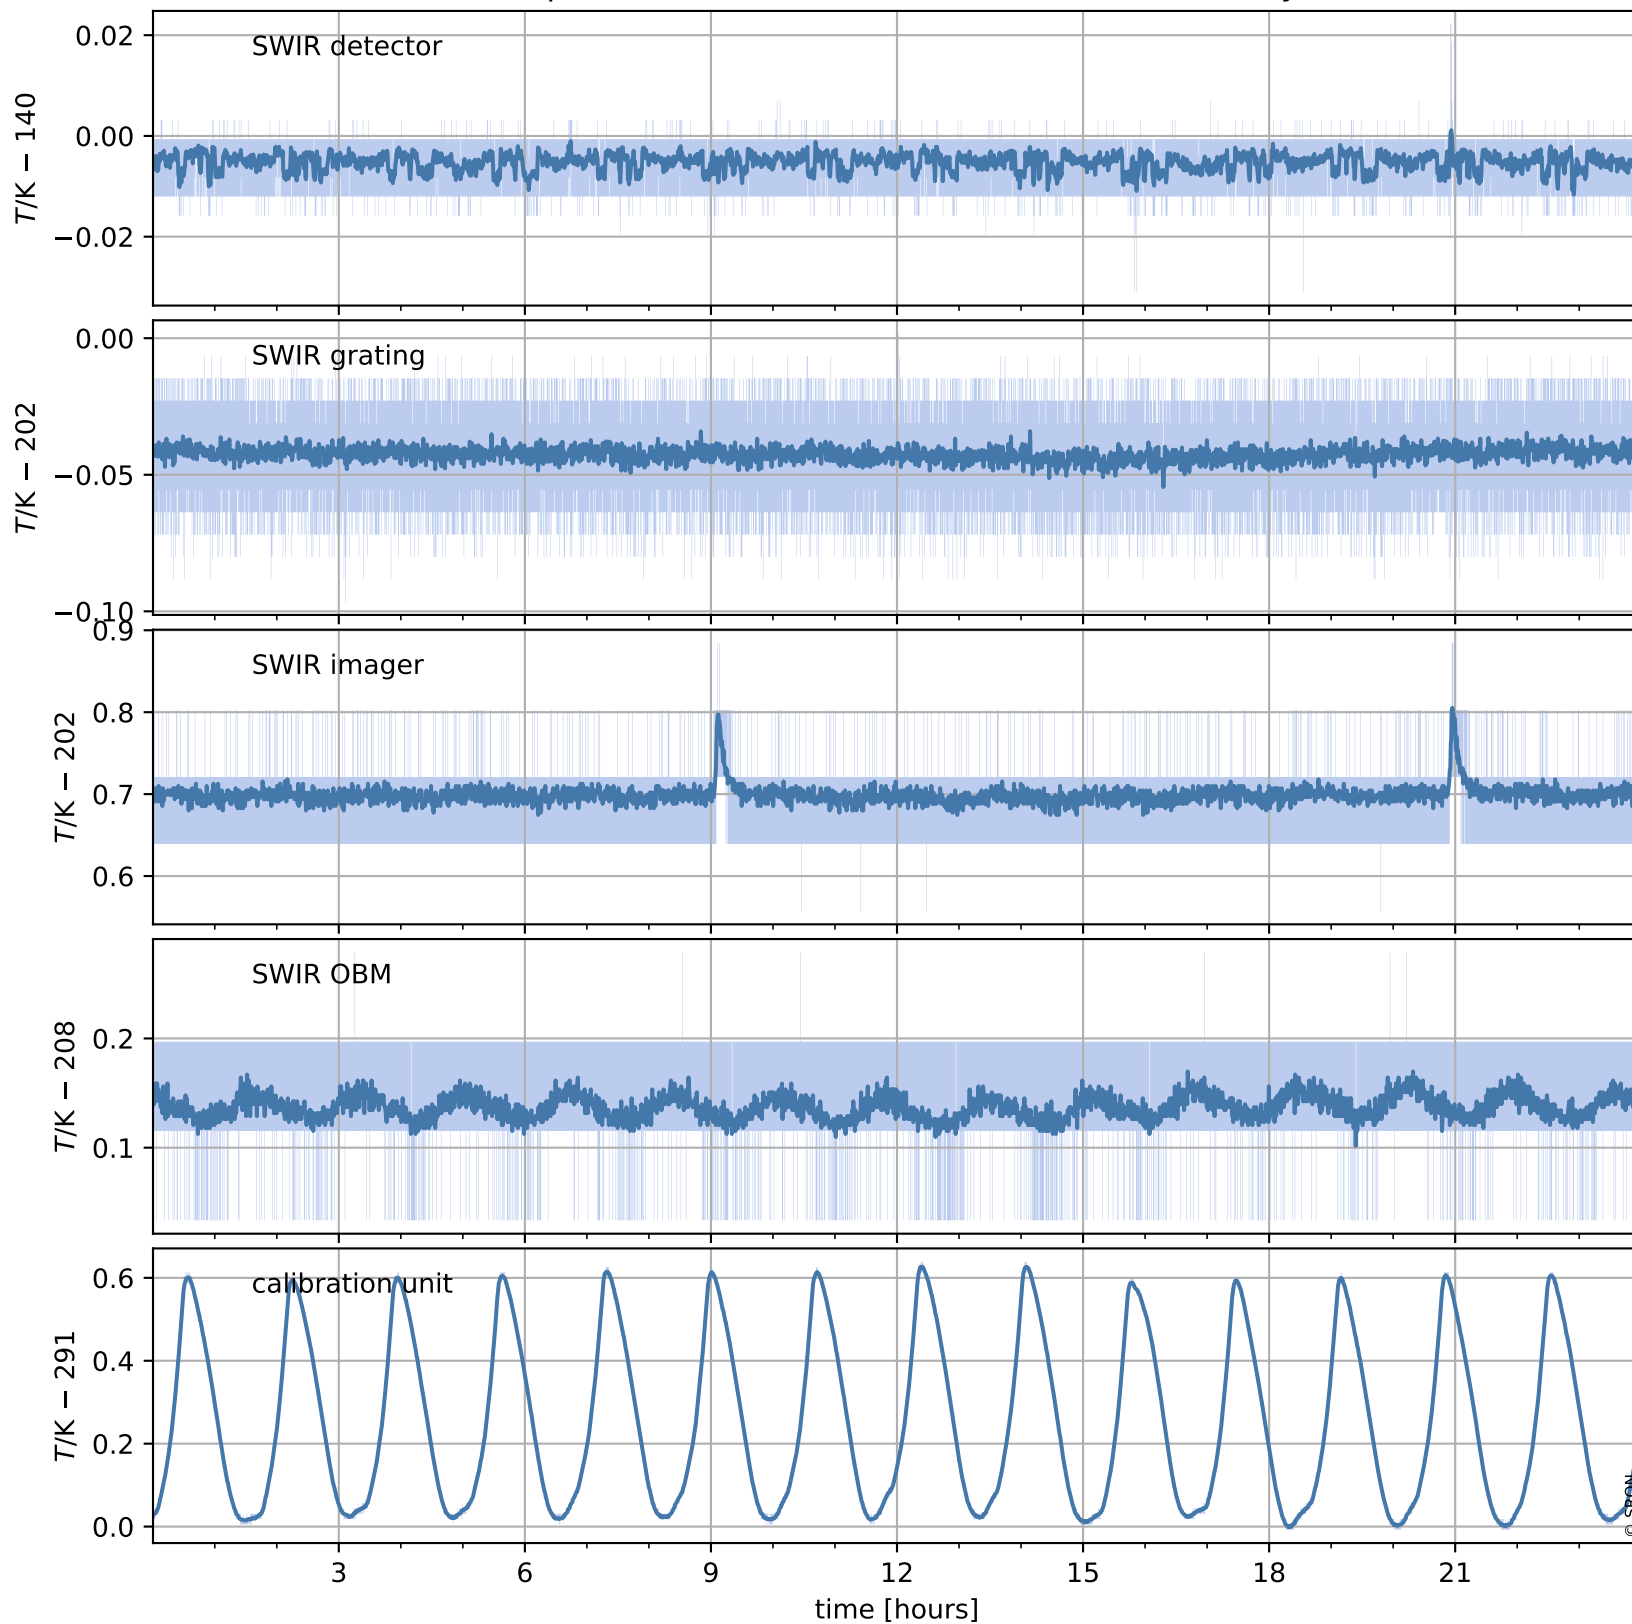

Tropomi SWIR housekeeping data

orbits : [19446, 19459]
coverage : 2021-07-15 / 2021-07-16
created : 2023-08-21T09:15:13

Temperature of sensors relevant for SWIR (one day)

Tropomi SWIR housekeeping data

orbits : [18975, 19459]
coverage : 2021-06-11 / 2021-07-16
created : 2023-08-21T09:15:13

Temperature of sensors relevant for SWIR (last month)

Tropomi SWIR housekeeping data

orbits : [19446, 19459]
coverage : 2021-07-15 / 2021-07-16
created : 2023-08-21T09:15:14

Current and duty cycle of 3 heaters relevant for SWIR (one day)

Tropomi SWIR housekeeping data

orbits : [18975, 19459]
coverage : 2021-06-11 / 2021-07-16
created : 2023-08-21T09:15:14

Current and duty cycle of 3 heaters relevant for SWIR (last month)

Tropomi SWIR housekeeping data