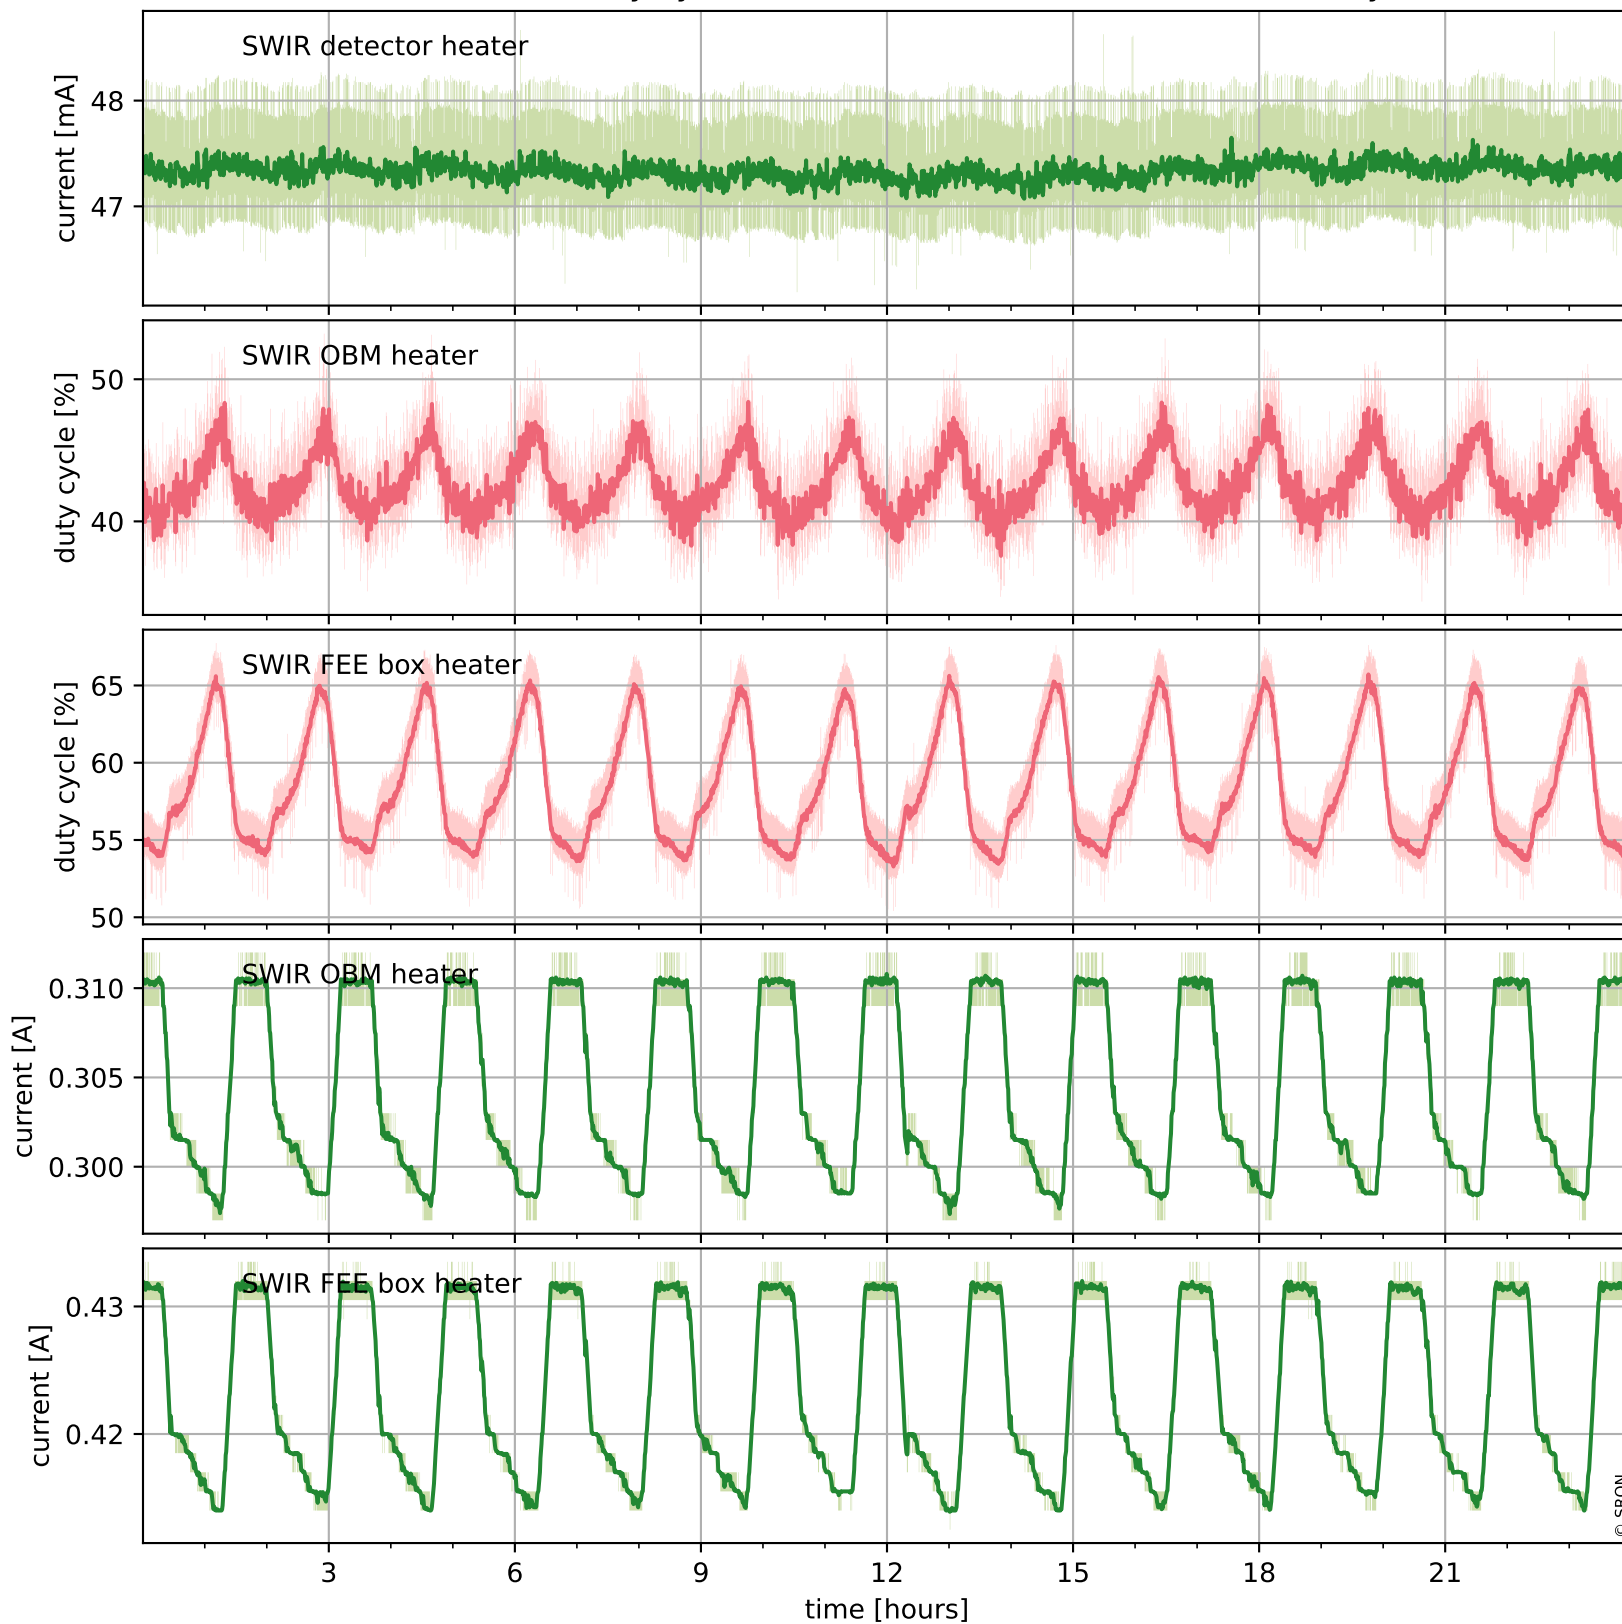

Tropomi SWIR housekeeping data

orbits : [19517, 19530]
coverage : 2021-07-20 / 2021-07-21
created : 2023-08-21T09:15:24

Temperature of sensors relevant for SWIR (one day)

Tropomi SWIR housekeeping data

orbits : [19046, 19530]
coverage : 2021-06-16 / 2021-07-21
created : 2023-08-21T09:15:25

Temperature of sensors relevant for SWIR (last month)

Tropomi SWIR housekeeping data

orbits : [19517, 19530]
coverage : 2021-07-20 / 2021-07-21
created : 2023-08-21T09:15:25

Current and duty cycle of 3 heaters relevant for SWIR (one day)

Tropomi SWIR housekeeping data

orbits : [19046, 19530]
coverage : 2021-06-16 / 2021-07-21
created : 2023-08-21T09:15:26

Current and duty cycle of 3 heaters relevant for SWIR (last month)

Tropomi SWIR housekeeping data

orbits : [19517, 19530]
coverage : 2021-07-20 / 2021-07-21
created : 2023-08-21T09:15:26

Temperature of sensors at the SWIR front-end electronics (one day)

Tropomi SWIR housekeeping data

orbits : [19046, 19530]
coverage : 2021-06-16 / 2021-07-21
created : 2023-08-21T09:15:26