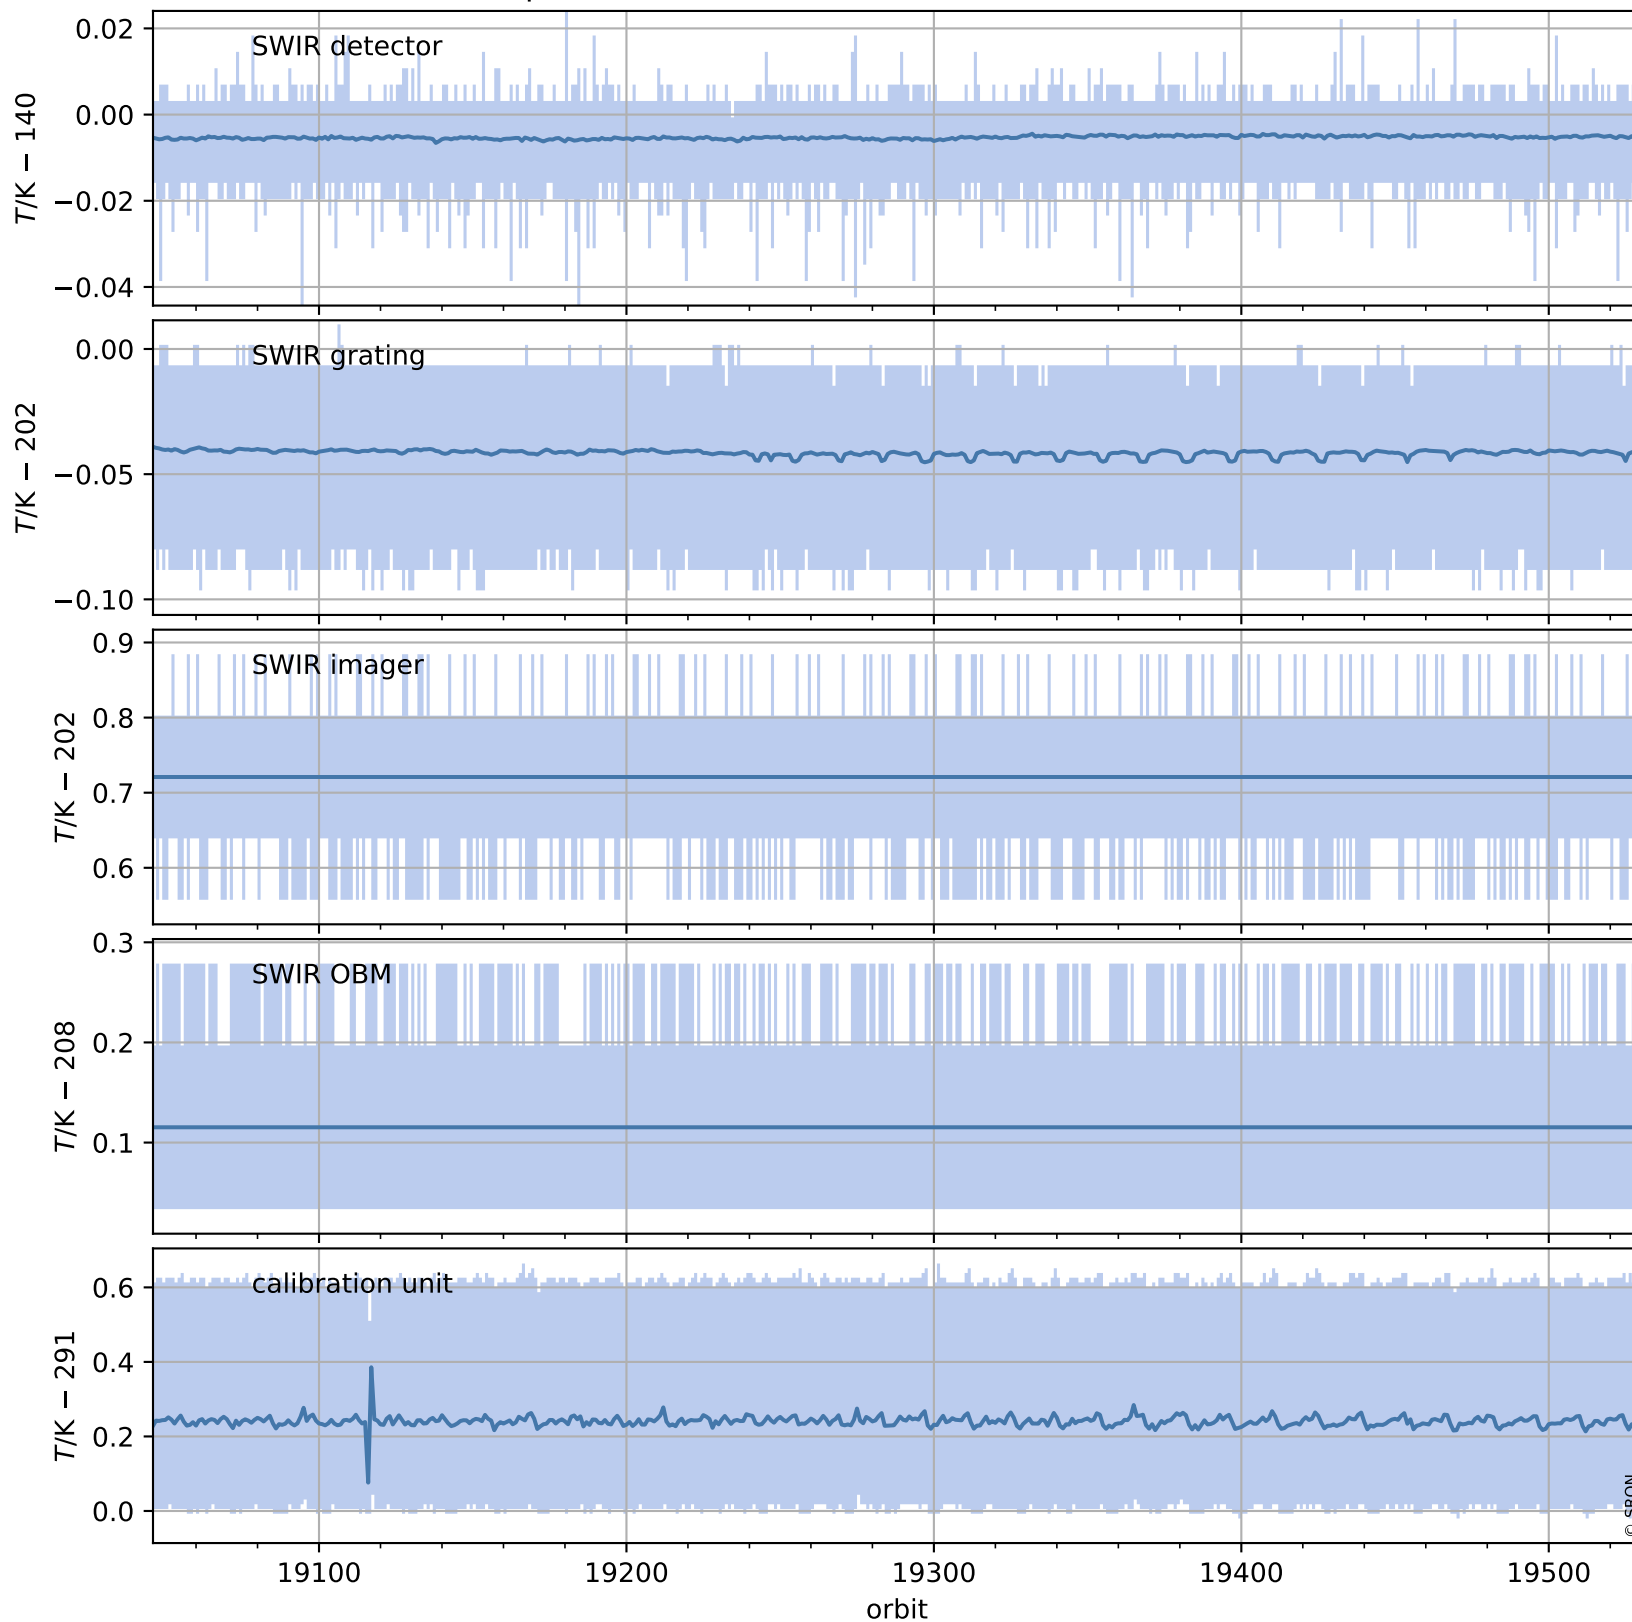

Tropomi SWIR housekeeping data

orbits : [19517, 19530]
coverage : 2021-07-20 / 2021-07-21
created : 2023-08-21T09:15:24

Temperature of sensors relevant for SWIR (one day)

Tropomi SWIR housekeeping data

orbits : [19046, 19530]
coverage : 2021-06-16 / 2021-07-21
created : 2023-08-21T09:15:25

Temperature of sensors relevant for SWIR (last month)

Tropomi SWIR housekeeping data

orbits : [19517, 19530]
coverage : 2021-07-20 / 2021-07-21
created : 2023-08-21T09:15:25

Current and duty cycle of 3 heaters relevant for SWIR (one day)

Tropomi SWIR housekeeping data

orbits : [19046, 19530]
coverage : 2021-06-16 / 2021-07-21
created : 2023-08-21T09:15:26

Current and duty cycle of 3 heaters relevant for SWIR (last month)

Tropomi SWIR housekeeping data

orbits : [19517, 19530]
coverage : 2021-07-20 / 2021-07-21
created : 2023-08-21T09:15:26

Temperature of sensors at the SWIR front-end electronics (one day)

Tropomi SWIR housekeeping data

orbits : [19046, 19530]
coverage : 2021-06-16 / 2021-07-21
created : 2023-08-21T09:15:26