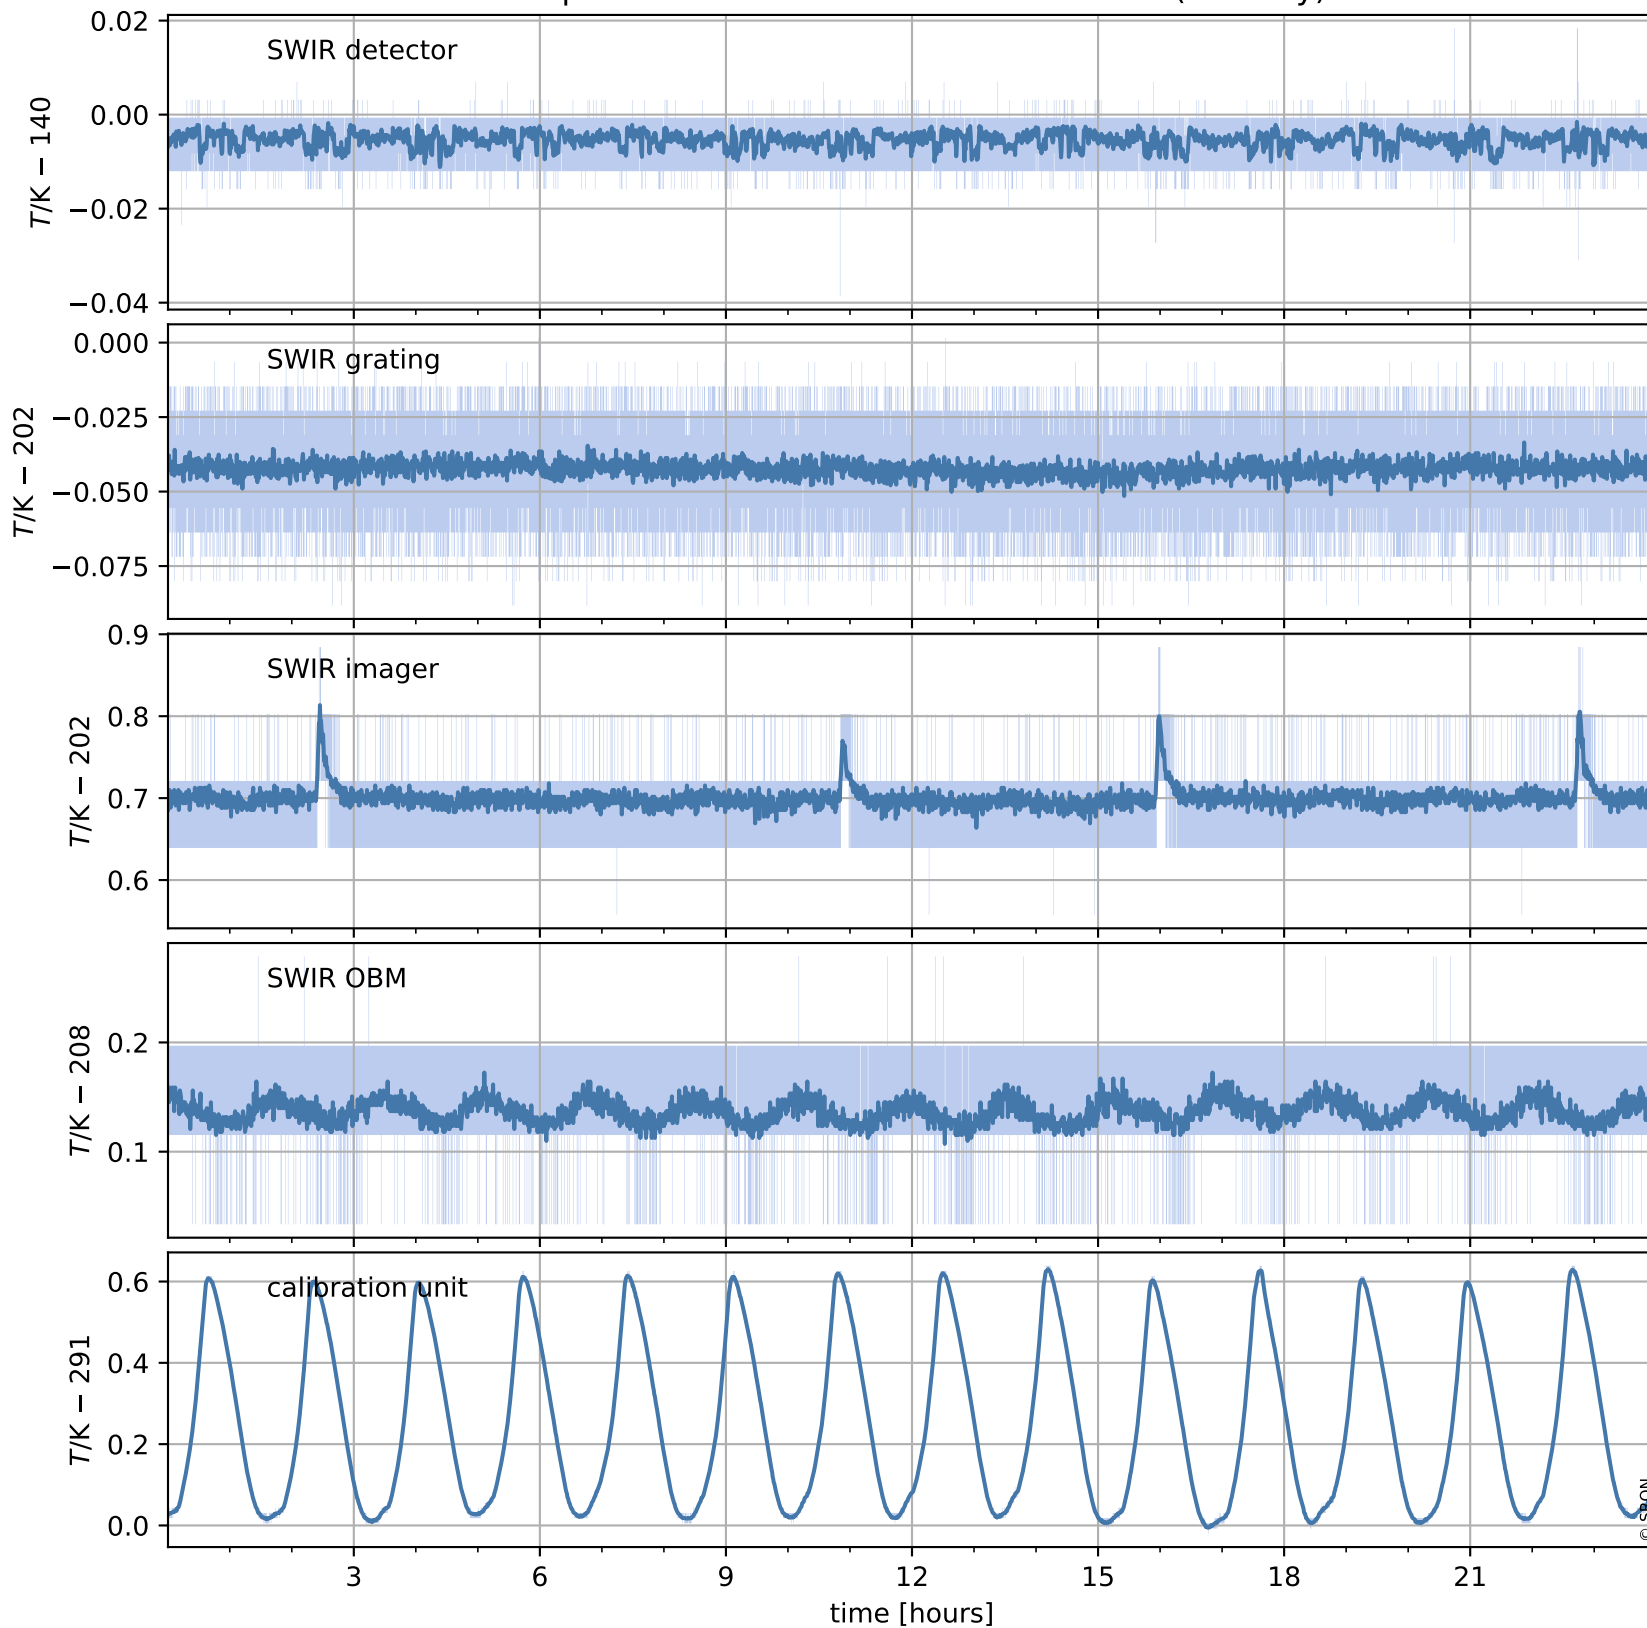

Tropomi SWIR housekeeping data

orbits : [19517, 19530]
coverage : 2021-07-20 / 2021-07-21
created : 2023-08-21T09:15:24

Temperature of sensors relevant for SWIR (one day)

Tropomi SWIR housekeeping data

orbits : [19046, 19530]
coverage : 2021-06-16 / 2021-07-21
created : 2023-08-21T09:15:25

Temperature of sensors relevant for SWIR (last month)

Tropomi SWIR housekeeping data

orbits : [19517, 19530]
coverage : 2021-07-20 / 2021-07-21
created : 2023-08-21T09:15:25

Current and duty cycle of 3 heaters relevant for SWIR (one day)

Tropomi SWIR housekeeping data

orbits : [19046, 19530]
coverage : 2021-06-16 / 2021-07-21
created : 2023-08-21T09:15:26

Current and duty cycle of 3 heaters relevant for SWIR (last month)

Tropomi SWIR housekeeping data