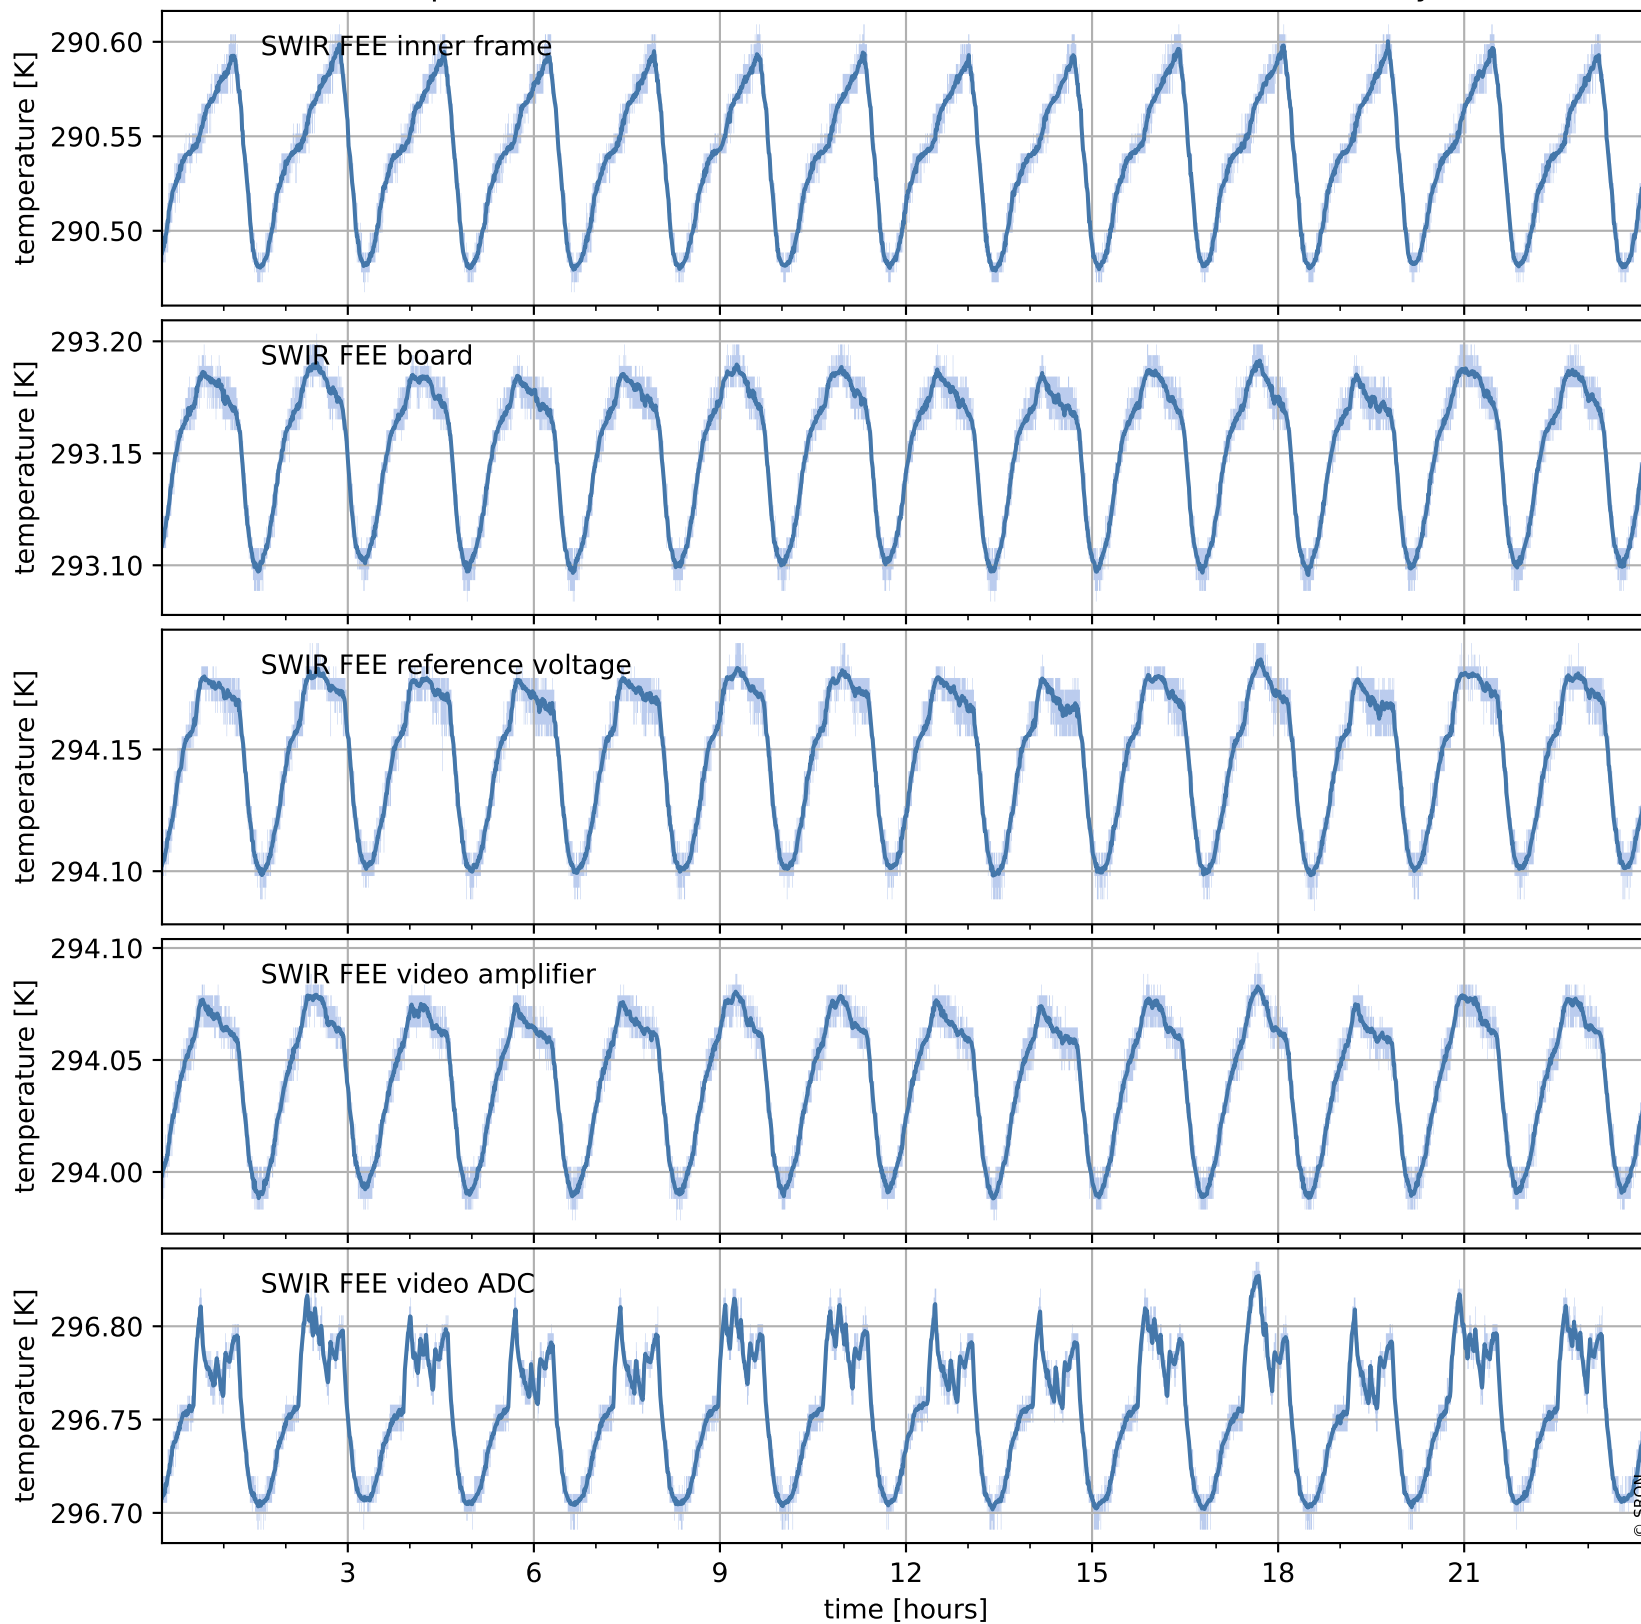

Tropomi SWIR housekeeping data

orbits : [19517, 19530]
coverage : 2021-07-20 / 2021-07-21
created : 2023-08-21T09:15:24

Temperature of sensors relevant for SWIR (one day)

Tropomi SWIR housekeeping data

orbits : [19046, 19530]
coverage : 2021-06-16 / 2021-07-21
created : 2023-08-21T09:15:25

Temperature of sensors relevant for SWIR (last month)

Tropomi SWIR housekeeping data

orbits : [19517, 19530]
coverage : 2021-07-20 / 2021-07-21
created : 2023-08-21T09:15:25

Current and duty cycle of 3 heaters relevant for SWIR (one day)

Tropomi SWIR housekeeping data

orbits : [19046, 19530]
coverage : 2021-06-16 / 2021-07-21
created : 2023-08-21T09:15:26

Current and duty cycle of 3 heaters relevant for SWIR (last month)

Tropomi SWIR housekeeping data

orbits : [19517, 19530]
coverage : 2021-07-20 / 2021-07-21
created : 2023-08-21T09:15:26

Temperature of sensors at the SWIR front-end electronics (one day)

Tropomi SWIR housekeeping data

orbits : [19046, 19530]
coverage : 2021-06-16 / 2021-07-21
created : 2023-08-21T09:15:26