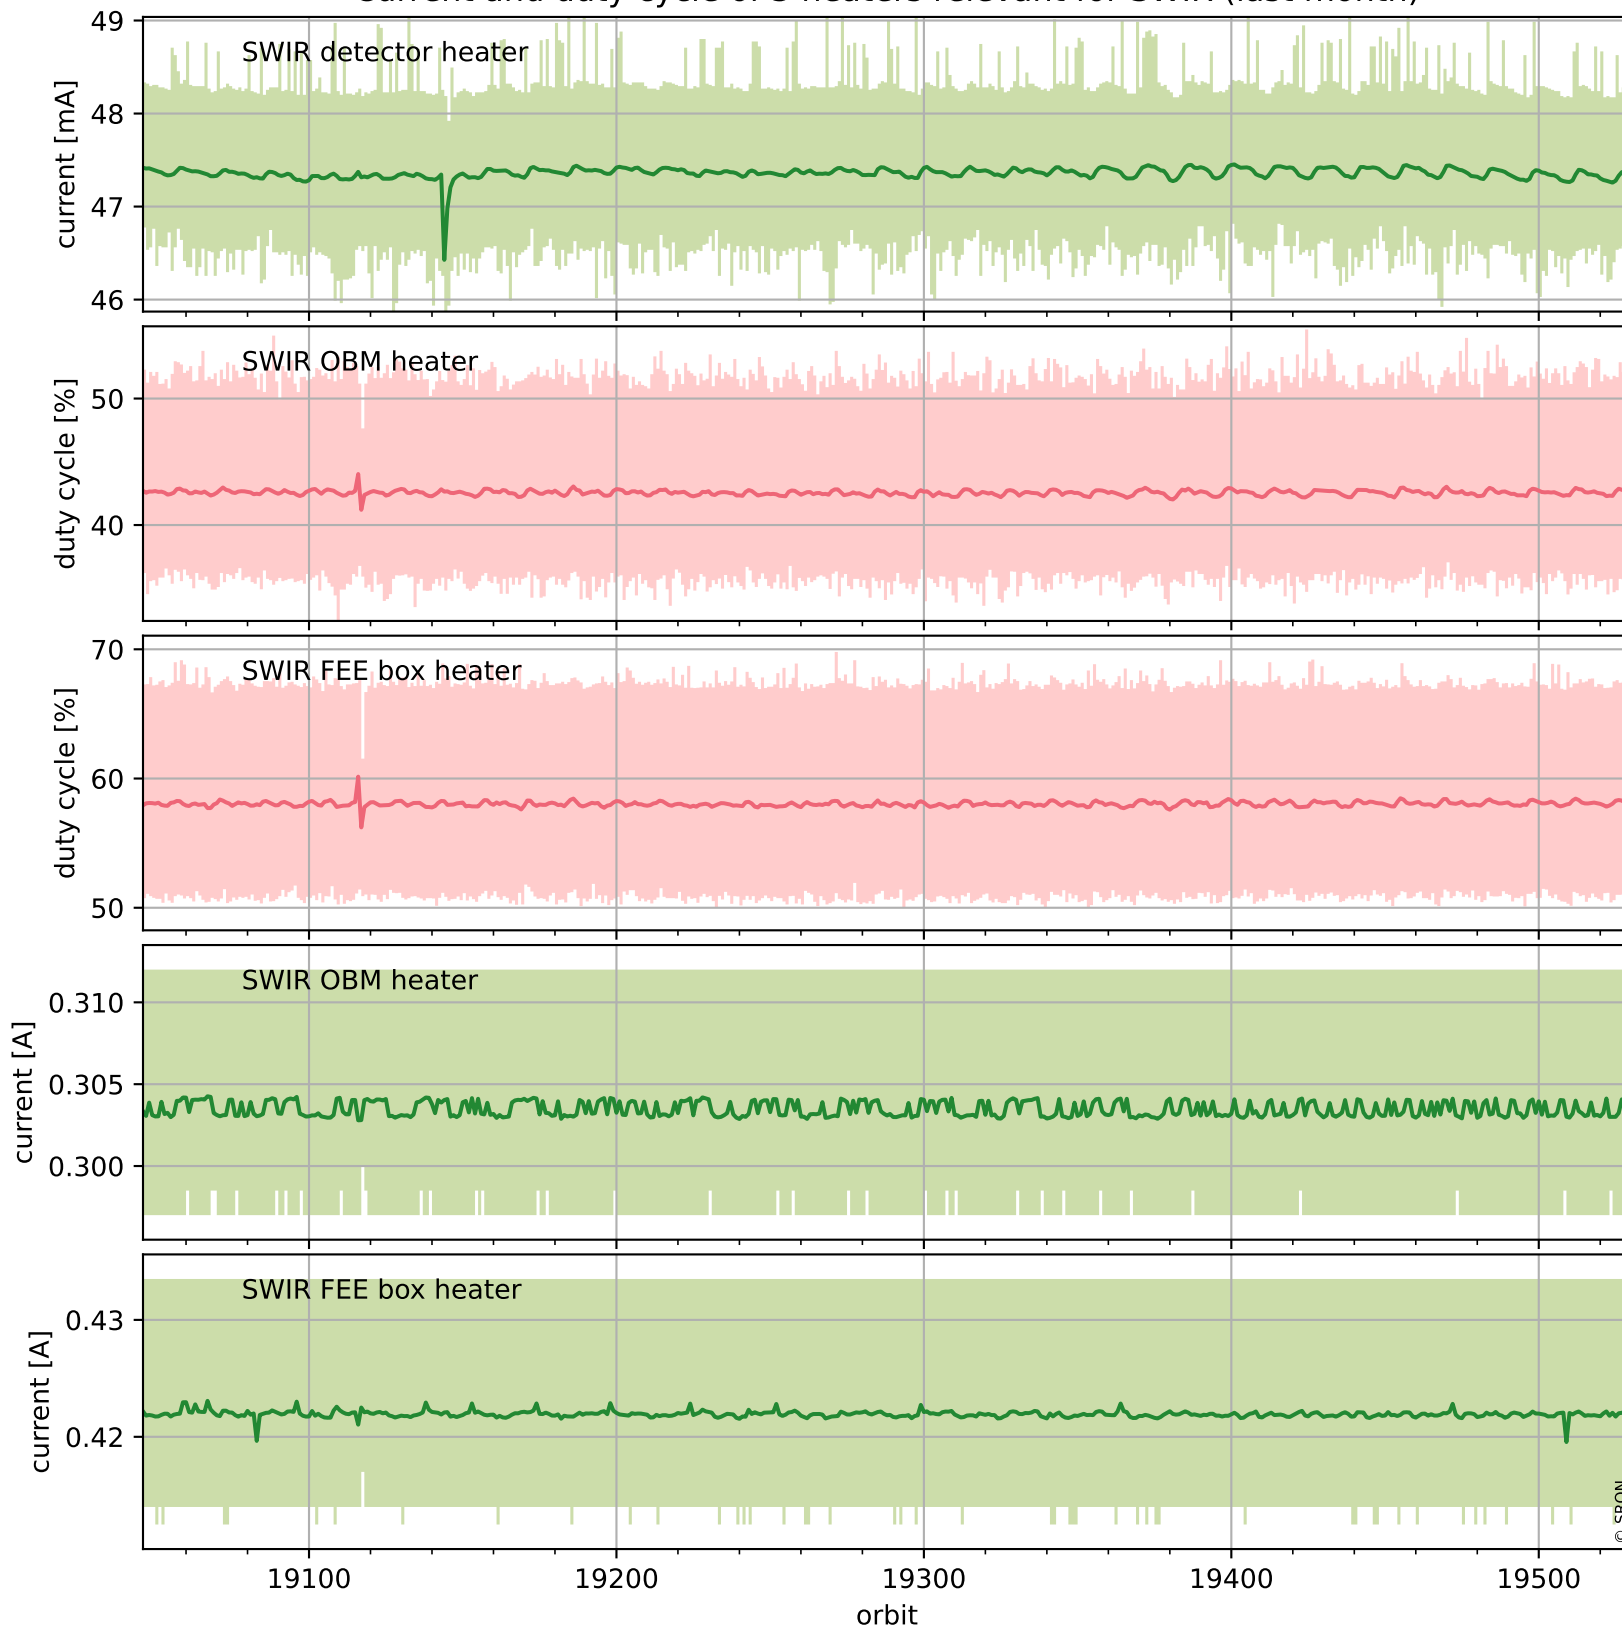

Tropomi SWIR housekeeping data

orbits : [19517, 19530]
coverage : 2021-07-20 / 2021-07-21
created : 2023-08-21T09:15:24

Temperature of sensors relevant for SWIR (one day)

Tropomi SWIR housekeeping data

orbits : [19046, 19530]
coverage : 2021-06-16 / 2021-07-21
created : 2023-08-21T09:15:25

Temperature of sensors relevant for SWIR (last month)

Tropomi SWIR housekeeping data

orbits : [19517, 19530]
coverage : 2021-07-20 / 2021-07-21
created : 2023-08-21T09:15:25

Current and duty cycle of 3 heaters relevant for SWIR (one day)

Tropomi SWIR housekeeping data

orbits : [19046, 19530]
coverage : 2021-06-16 / 2021-07-21
created : 2023-08-21T09:15:26

Current and duty cycle of 3 heaters relevant for SWIR (last month)

Tropomi SWIR housekeeping data

orbits : [19517, 19530]
coverage : 2021-07-20 / 2021-07-21
created : 2023-08-21T09:15:26

Temperature of sensors at the SWIR front-end electronics (one day)

Tropomi SWIR housekeeping data

orbits : [19046, 19530]
coverage : 2021-06-16 / 2021-07-21
created : 2023-08-21T09:15:26