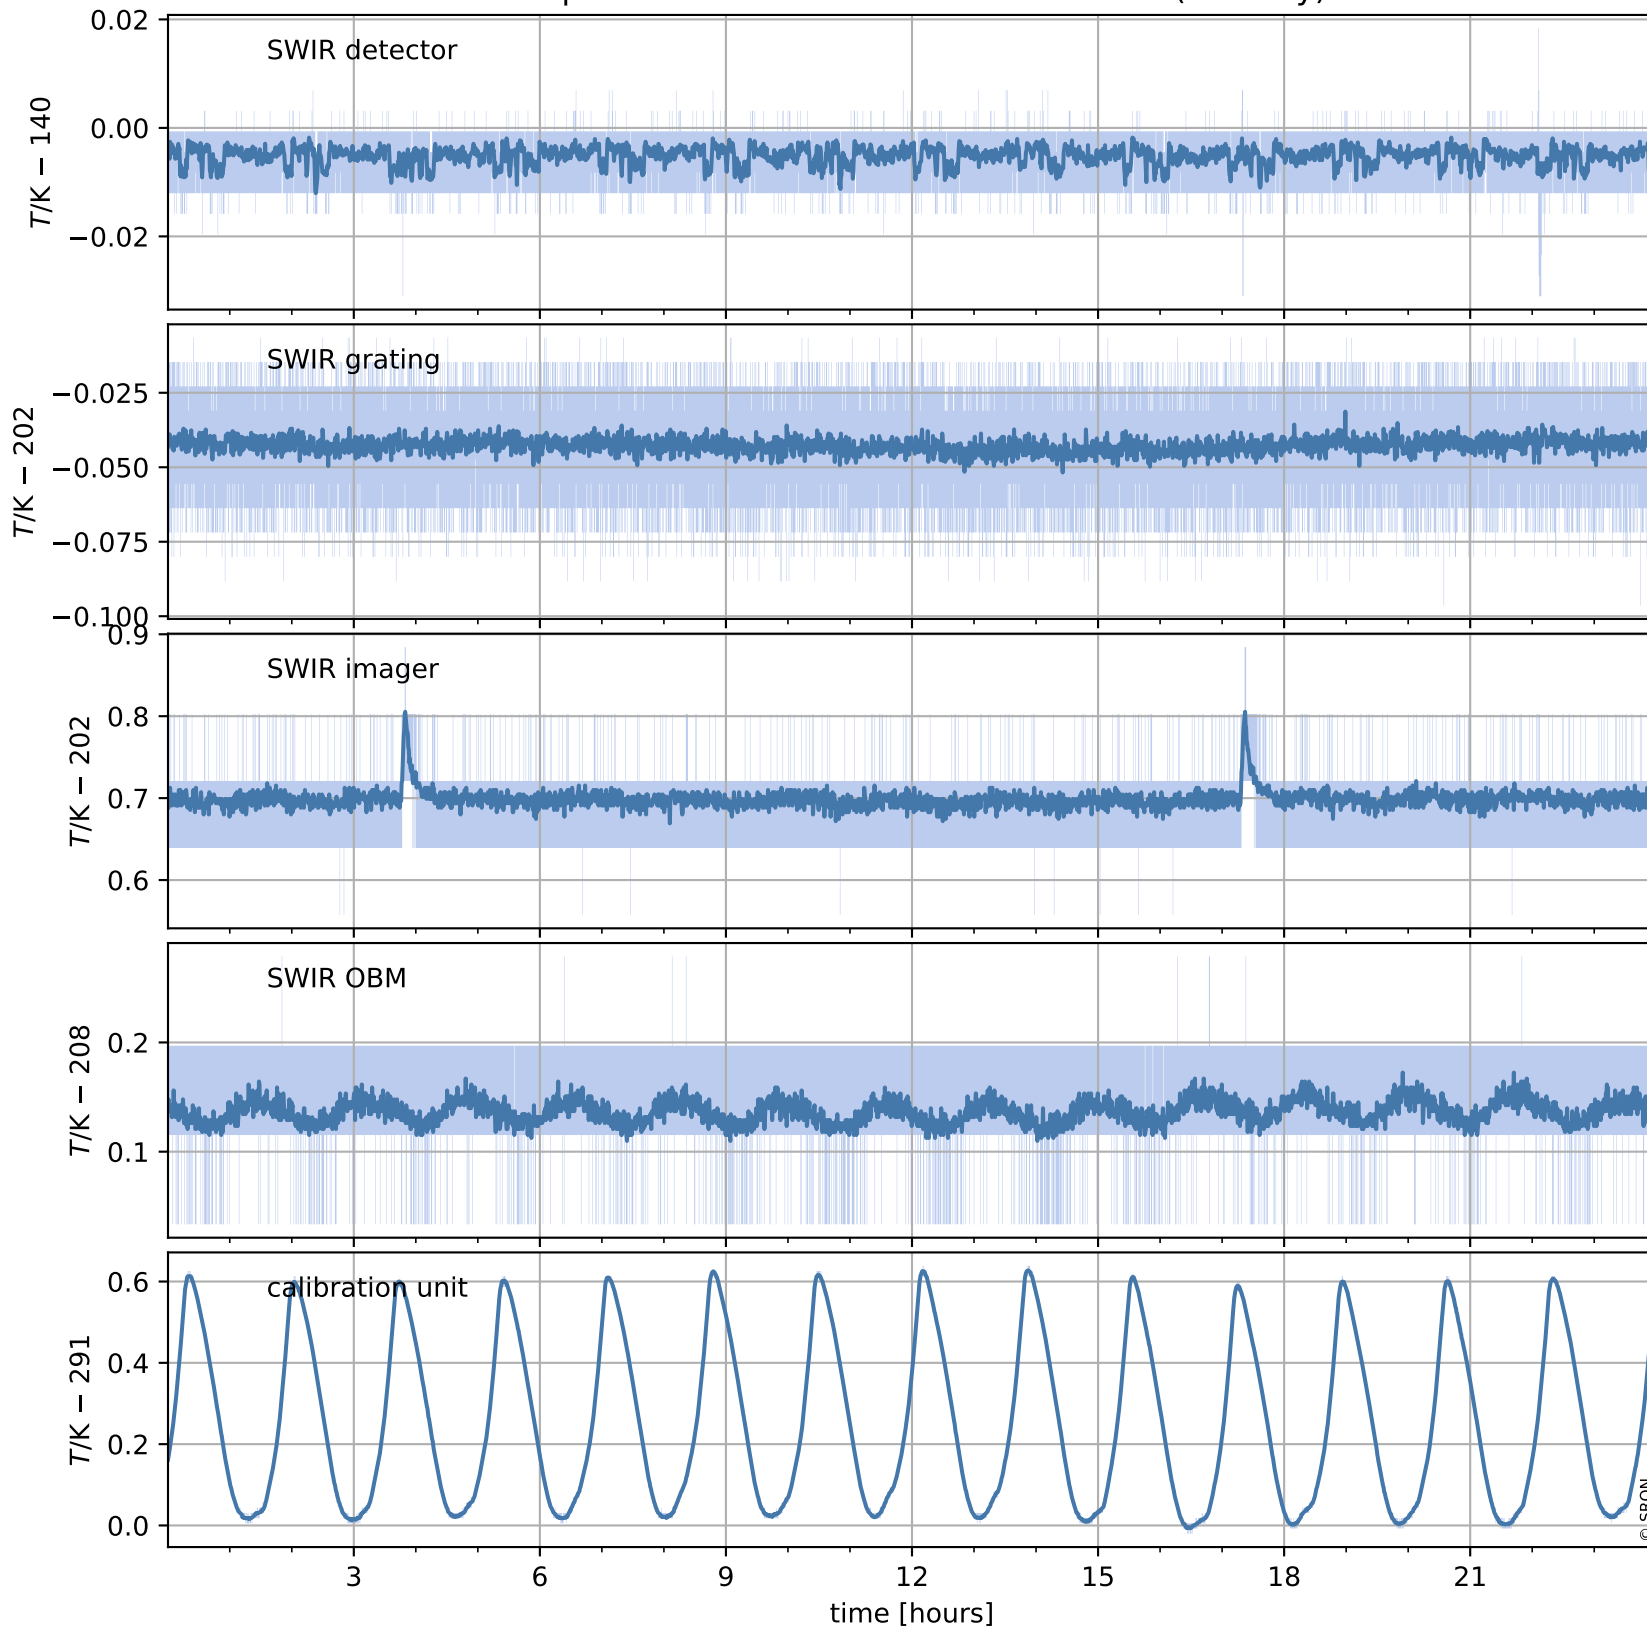

Tropomi SWIR housekeeping data

orbits : [19531, 19544]
coverage : 2021-07-21 / 2021-07-22
created : 2023-08-21T09:15:27

Temperature of sensors relevant for SWIR (one day)

Tropomi SWIR housekeeping data

orbits : [19060, 19544]
coverage : 2021-06-17 / 2021-07-22
created : 2023-08-21T09:15:27

Temperature of sensors relevant for SWIR (last month)

Tropomi SWIR housekeeping data

orbits : [19531, 19544]
coverage : 2021-07-21 / 2021-07-22
created : 2023-08-21T09:15:27

Current and duty cycle of 3 heaters relevant for SWIR (one day)

Tropomi SWIR housekeeping data

orbits : [19060, 19544]
coverage : 2021-06-17 / 2021-07-22
created : 2023-08-21T09:15:28

Current and duty cycle of 3 heaters relevant for SWIR (last month)

Tropomi SWIR housekeeping data