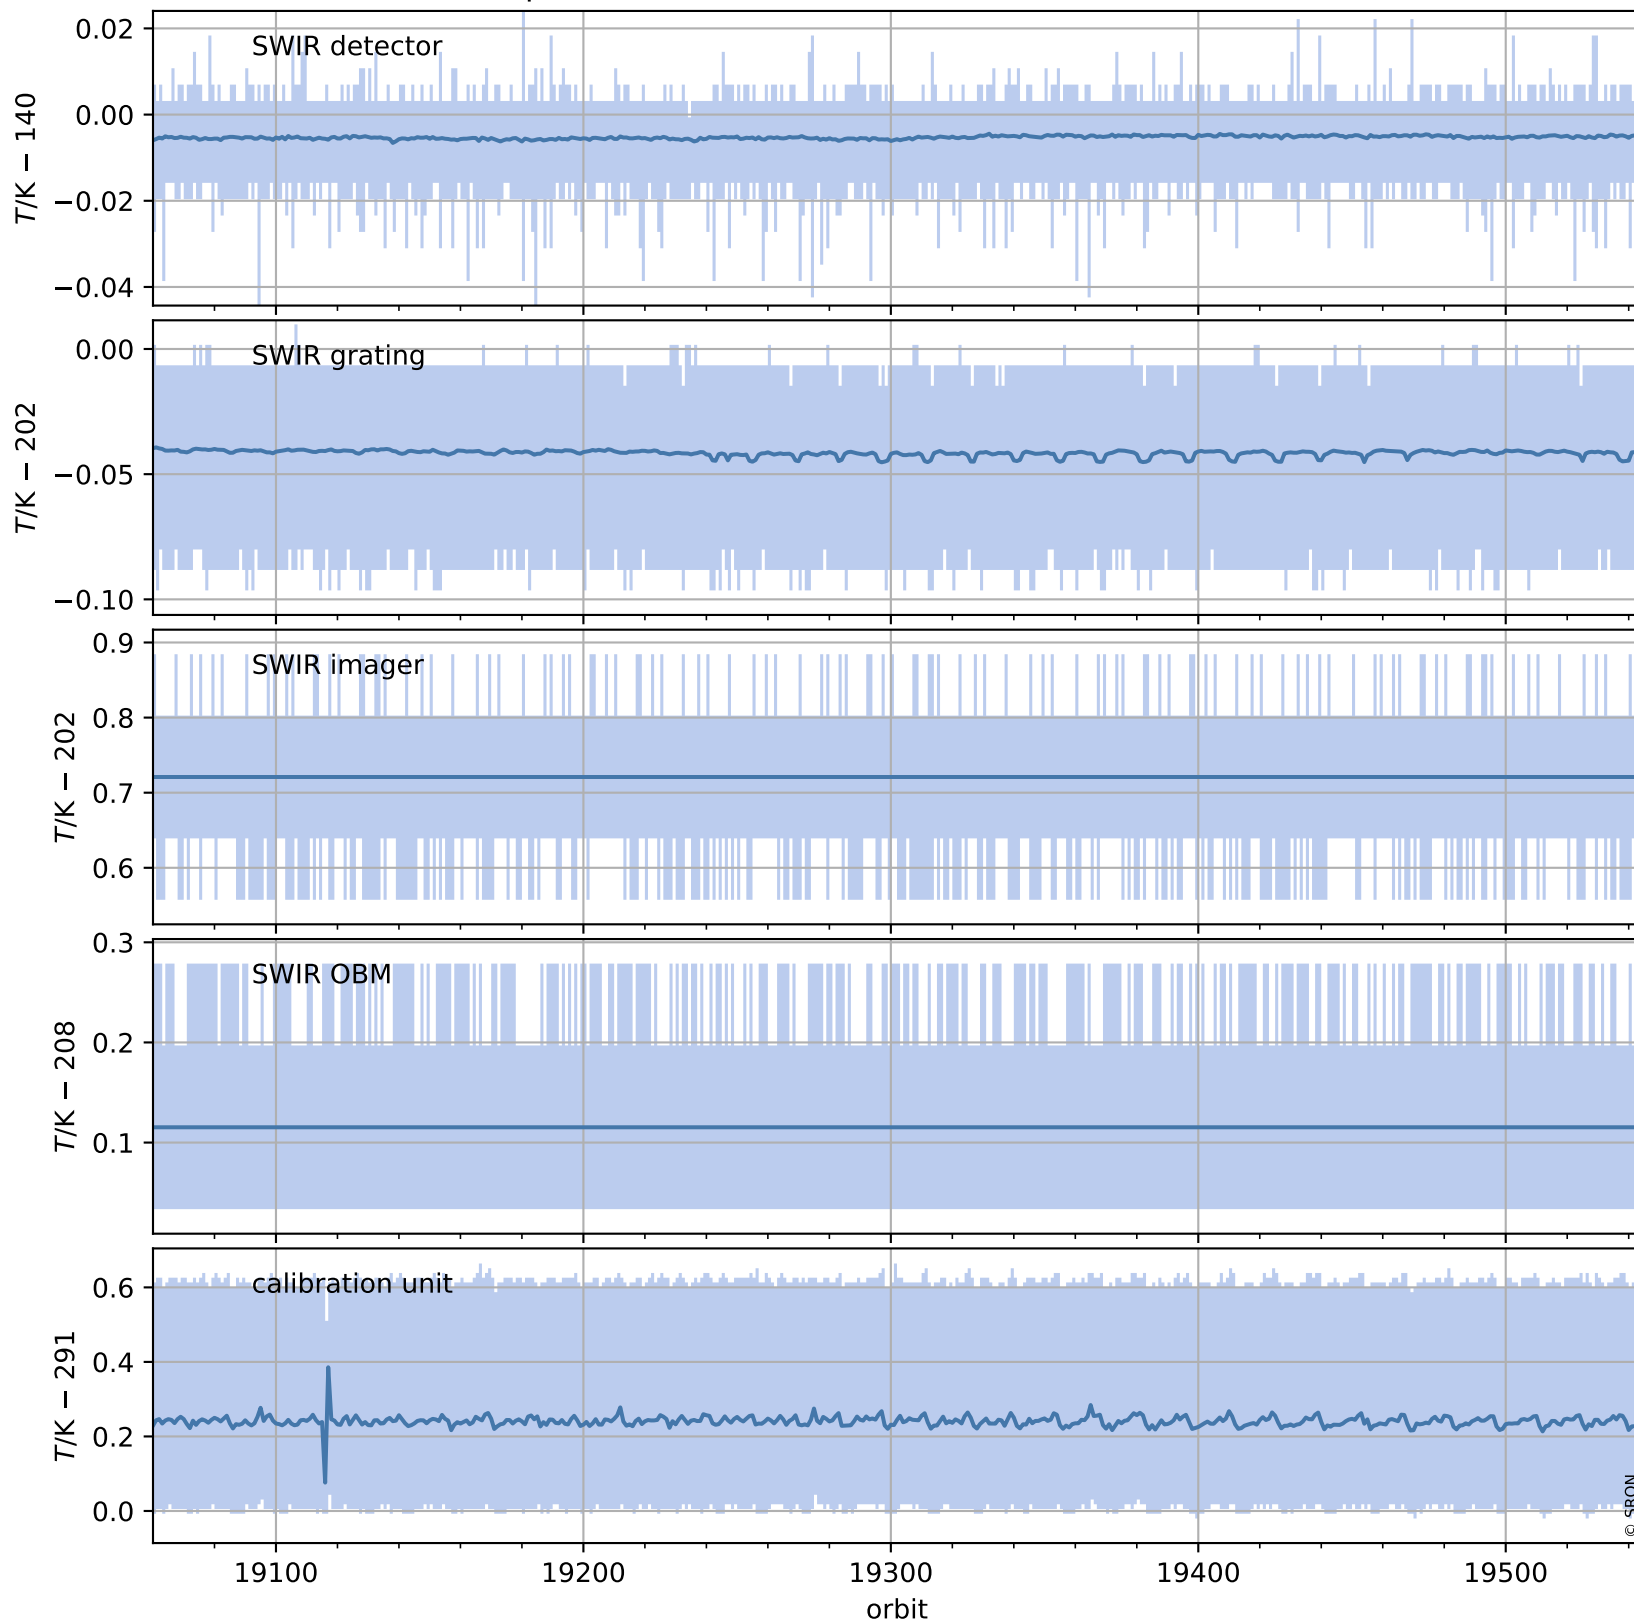

Tropomi SWIR housekeeping data

orbits : [19531, 19544]
coverage : 2021-07-21 / 2021-07-22
created : 2023-08-21T09:15:27

Temperature of sensors relevant for SWIR (one day)

Tropomi SWIR housekeeping data

orbits : [19060, 19544]
coverage : 2021-06-17 / 2021-07-22
created : 2023-08-21T09:15:27

Temperature of sensors relevant for SWIR (last month)

Tropomi SWIR housekeeping data

orbits : [19531, 19544]
coverage : 2021-07-21 / 2021-07-22
created : 2023-08-21T09:15:27

Current and duty cycle of 3 heaters relevant for SWIR (one day)

Tropomi SWIR housekeeping data

orbits : [19060, 19544]
coverage : 2021-06-17 / 2021-07-22
created : 2023-08-21T09:15:28

Current and duty cycle of 3 heaters relevant for SWIR (last month)

Tropomi SWIR housekeeping data

orbits : [19531, 19544]
coverage : 2021-07-21 / 2021-07-22
created : 2023-08-21T09:15:28

Temperature of sensors at the SWIR front-end electronics (one day)

Tropomi SWIR housekeeping data

orbits : [19060, 19544]
coverage : 2021-06-17 / 2021-07-22
created : 2023-08-21T09:15:29