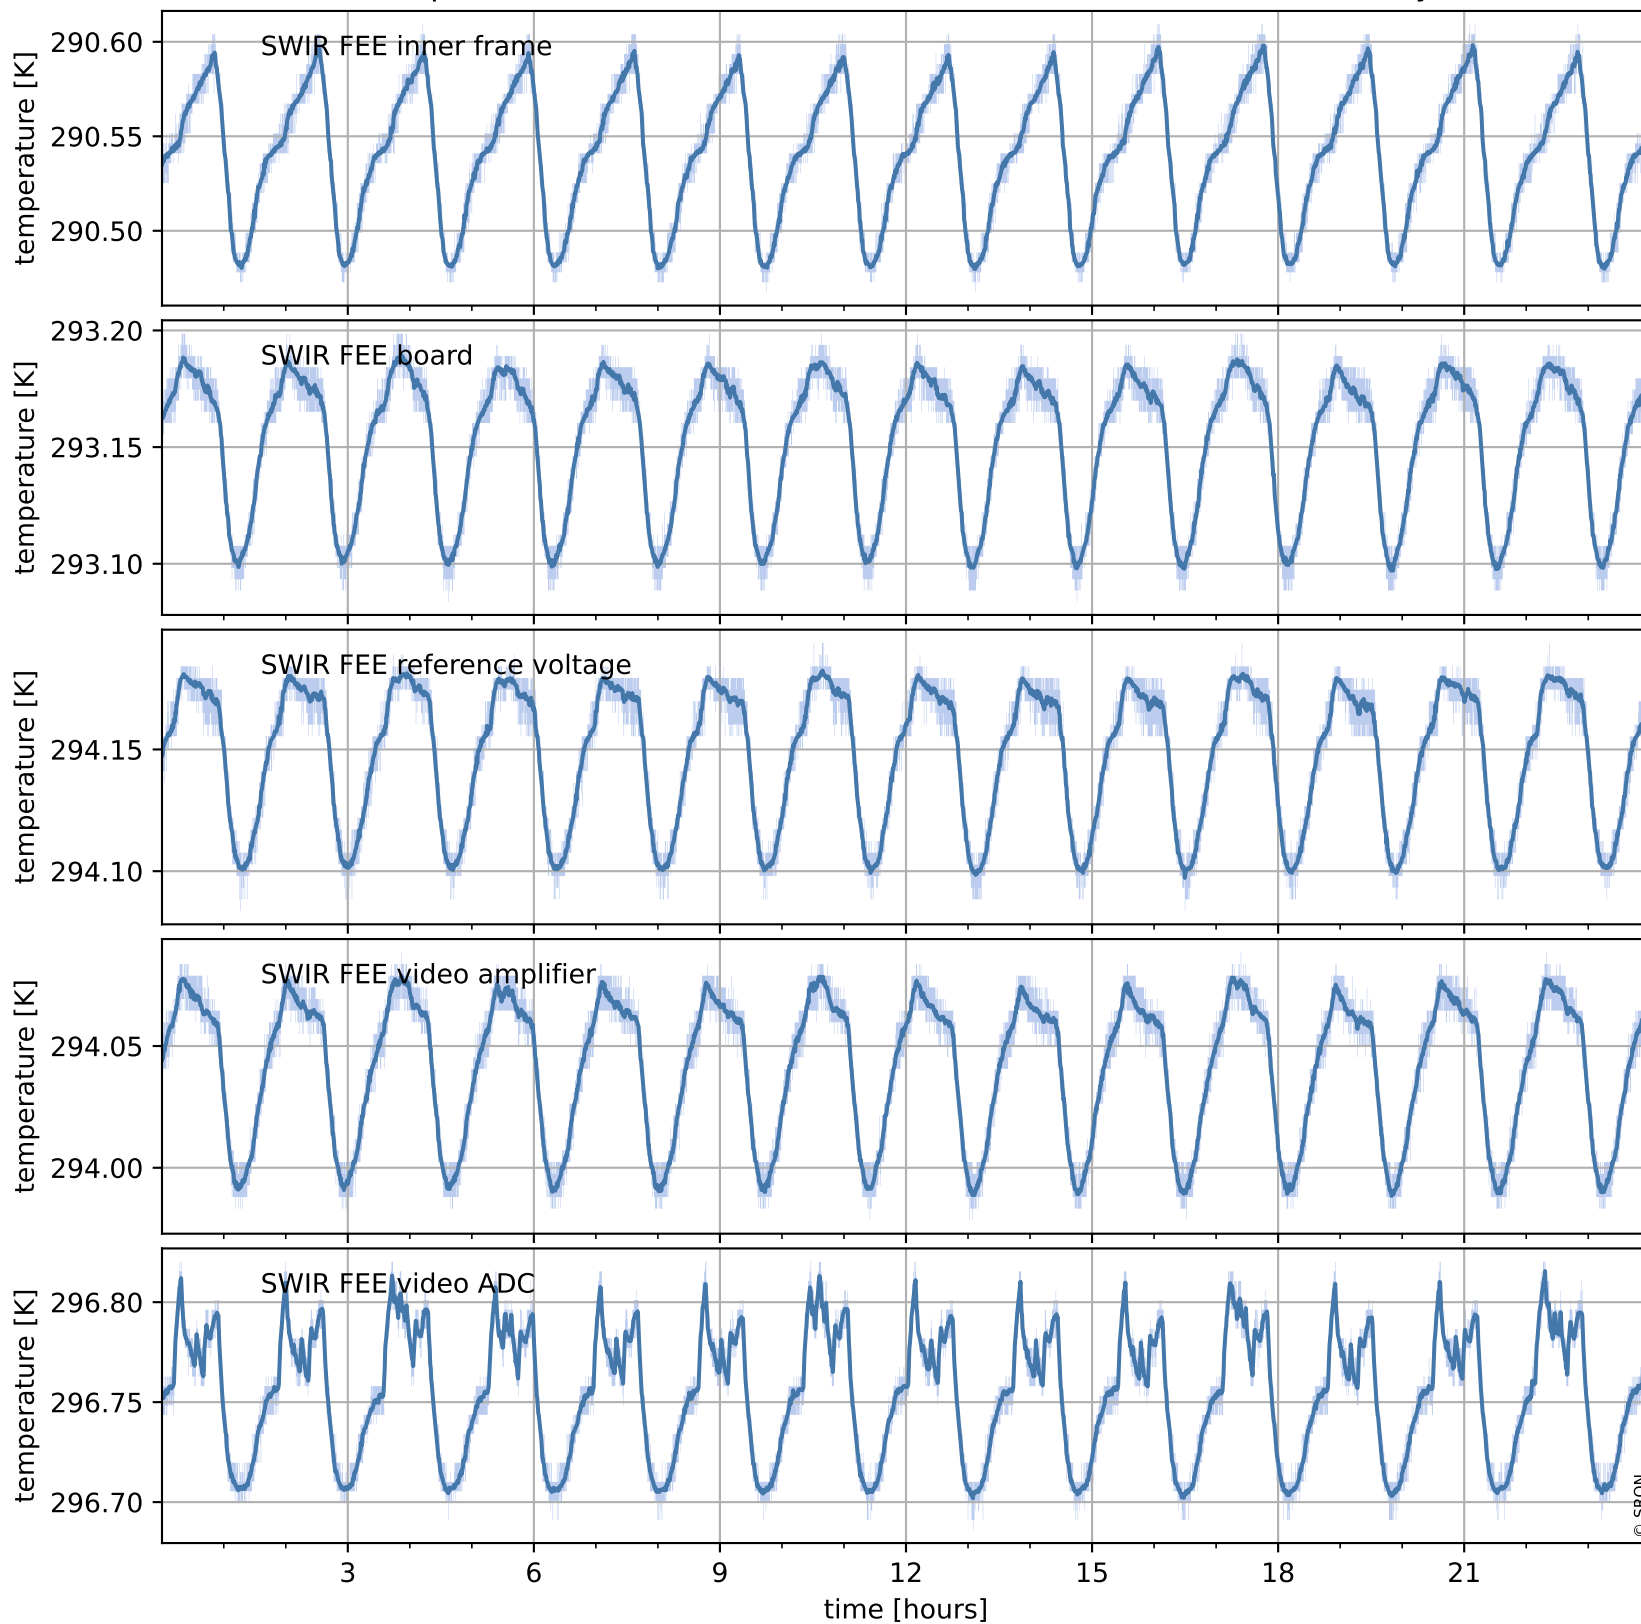

Tropomi SWIR housekeeping data

orbits : [19531, 19544]
coverage : 2021-07-21 / 2021-07-22
created : 2023-08-21T09:15:27

Temperature of sensors relevant for SWIR (one day)

Tropomi SWIR housekeeping data

orbits : [19060, 19544]
coverage : 2021-06-17 / 2021-07-22
created : 2023-08-21T09:15:27

Temperature of sensors relevant for SWIR (last month)

Tropomi SWIR housekeeping data

orbits : [19531, 19544]
coverage : 2021-07-21 / 2021-07-22
created : 2023-08-21T09:15:27

Current and duty cycle of 3 heaters relevant for SWIR (one day)

Tropomi SWIR housekeeping data

orbits : [19060, 19544]
coverage : 2021-06-17 / 2021-07-22
created : 2023-08-21T09:15:28

Current and duty cycle of 3 heaters relevant for SWIR (last month)

Tropomi SWIR housekeeping data

orbits : [19531, 19544]
coverage : 2021-07-21 / 2021-07-22
created : 2023-08-21T09:15:28

Temperature of sensors at the SWIR front-end electronics (one day)

Tropomi SWIR housekeeping data

orbits : [19060, 19544]
coverage : 2021-06-17 / 2021-07-22
created : 2023-08-21T09:15:29