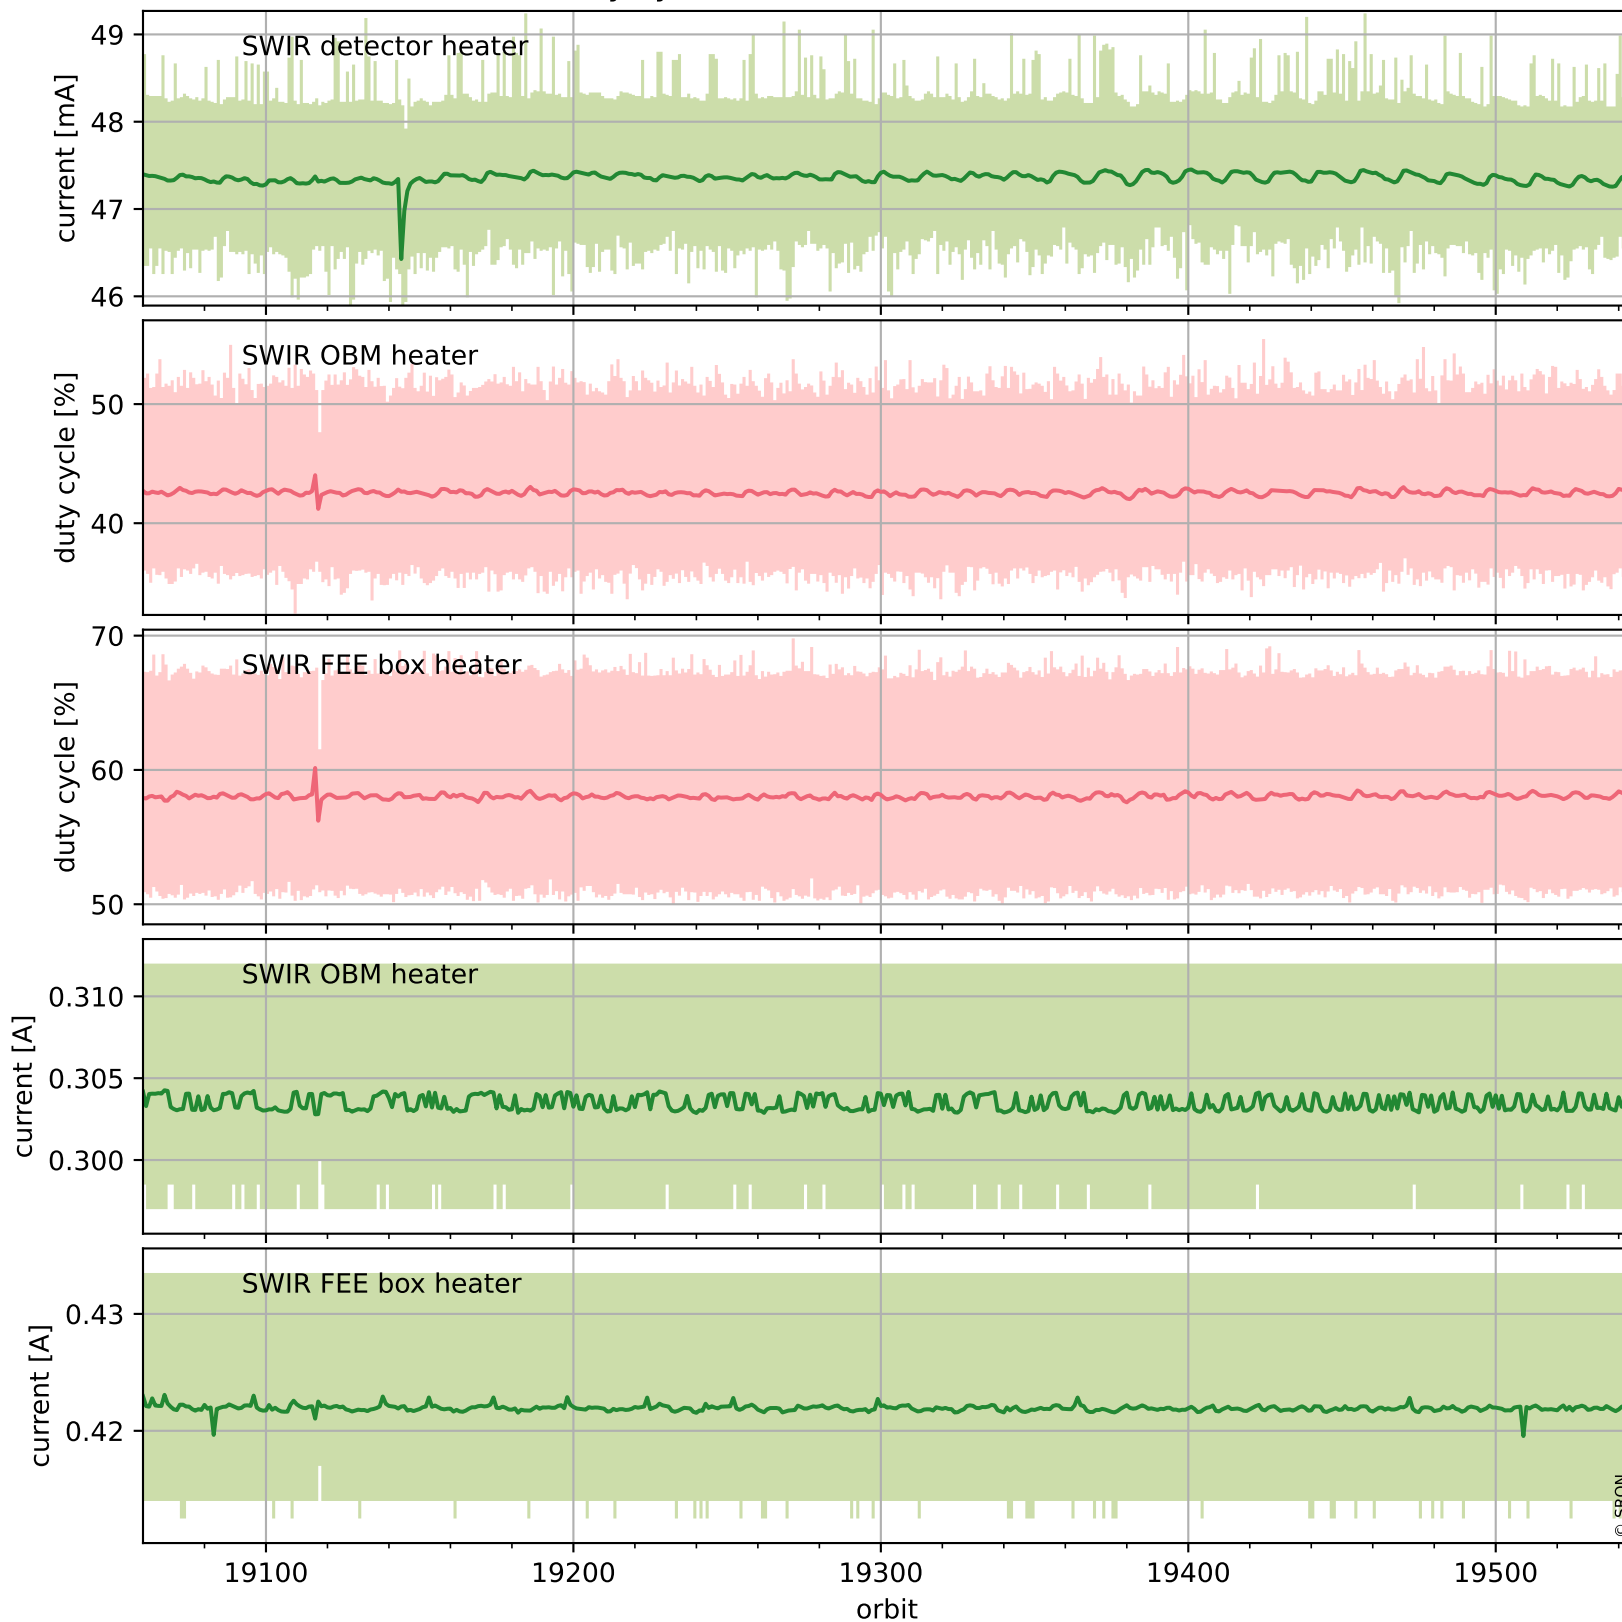

Tropomi SWIR housekeeping data

orbits : [19531, 19544]
coverage : 2021-07-21 / 2021-07-22
created : 2023-08-21T09:15:27

Temperature of sensors relevant for SWIR (one day)

Tropomi SWIR housekeeping data

orbits : [19060, 19544]
coverage : 2021-06-17 / 2021-07-22
created : 2023-08-21T09:15:27

Temperature of sensors relevant for SWIR (last month)

Tropomi SWIR housekeeping data

orbits : [19531, 19544]
coverage : 2021-07-21 / 2021-07-22
created : 2023-08-21T09:15:27

Current and duty cycle of 3 heaters relevant for SWIR (one day)

Tropomi SWIR housekeeping data

orbits : [19060, 19544]
coverage : 2021-06-17 / 2021-07-22
created : 2023-08-21T09:15:28

Current and duty cycle of 3 heaters relevant for SWIR (last month)

Tropomi SWIR housekeeping data

orbits : [19531, 19544]
coverage : 2021-07-21 / 2021-07-22
created : 2023-08-21T09:15:28

Temperature of sensors at the SWIR front-end electronics (one day)

Tropomi SWIR housekeeping data

orbits : [19060, 19544]
coverage : 2021-06-17 / 2021-07-22
created : 2023-08-21T09:15:29