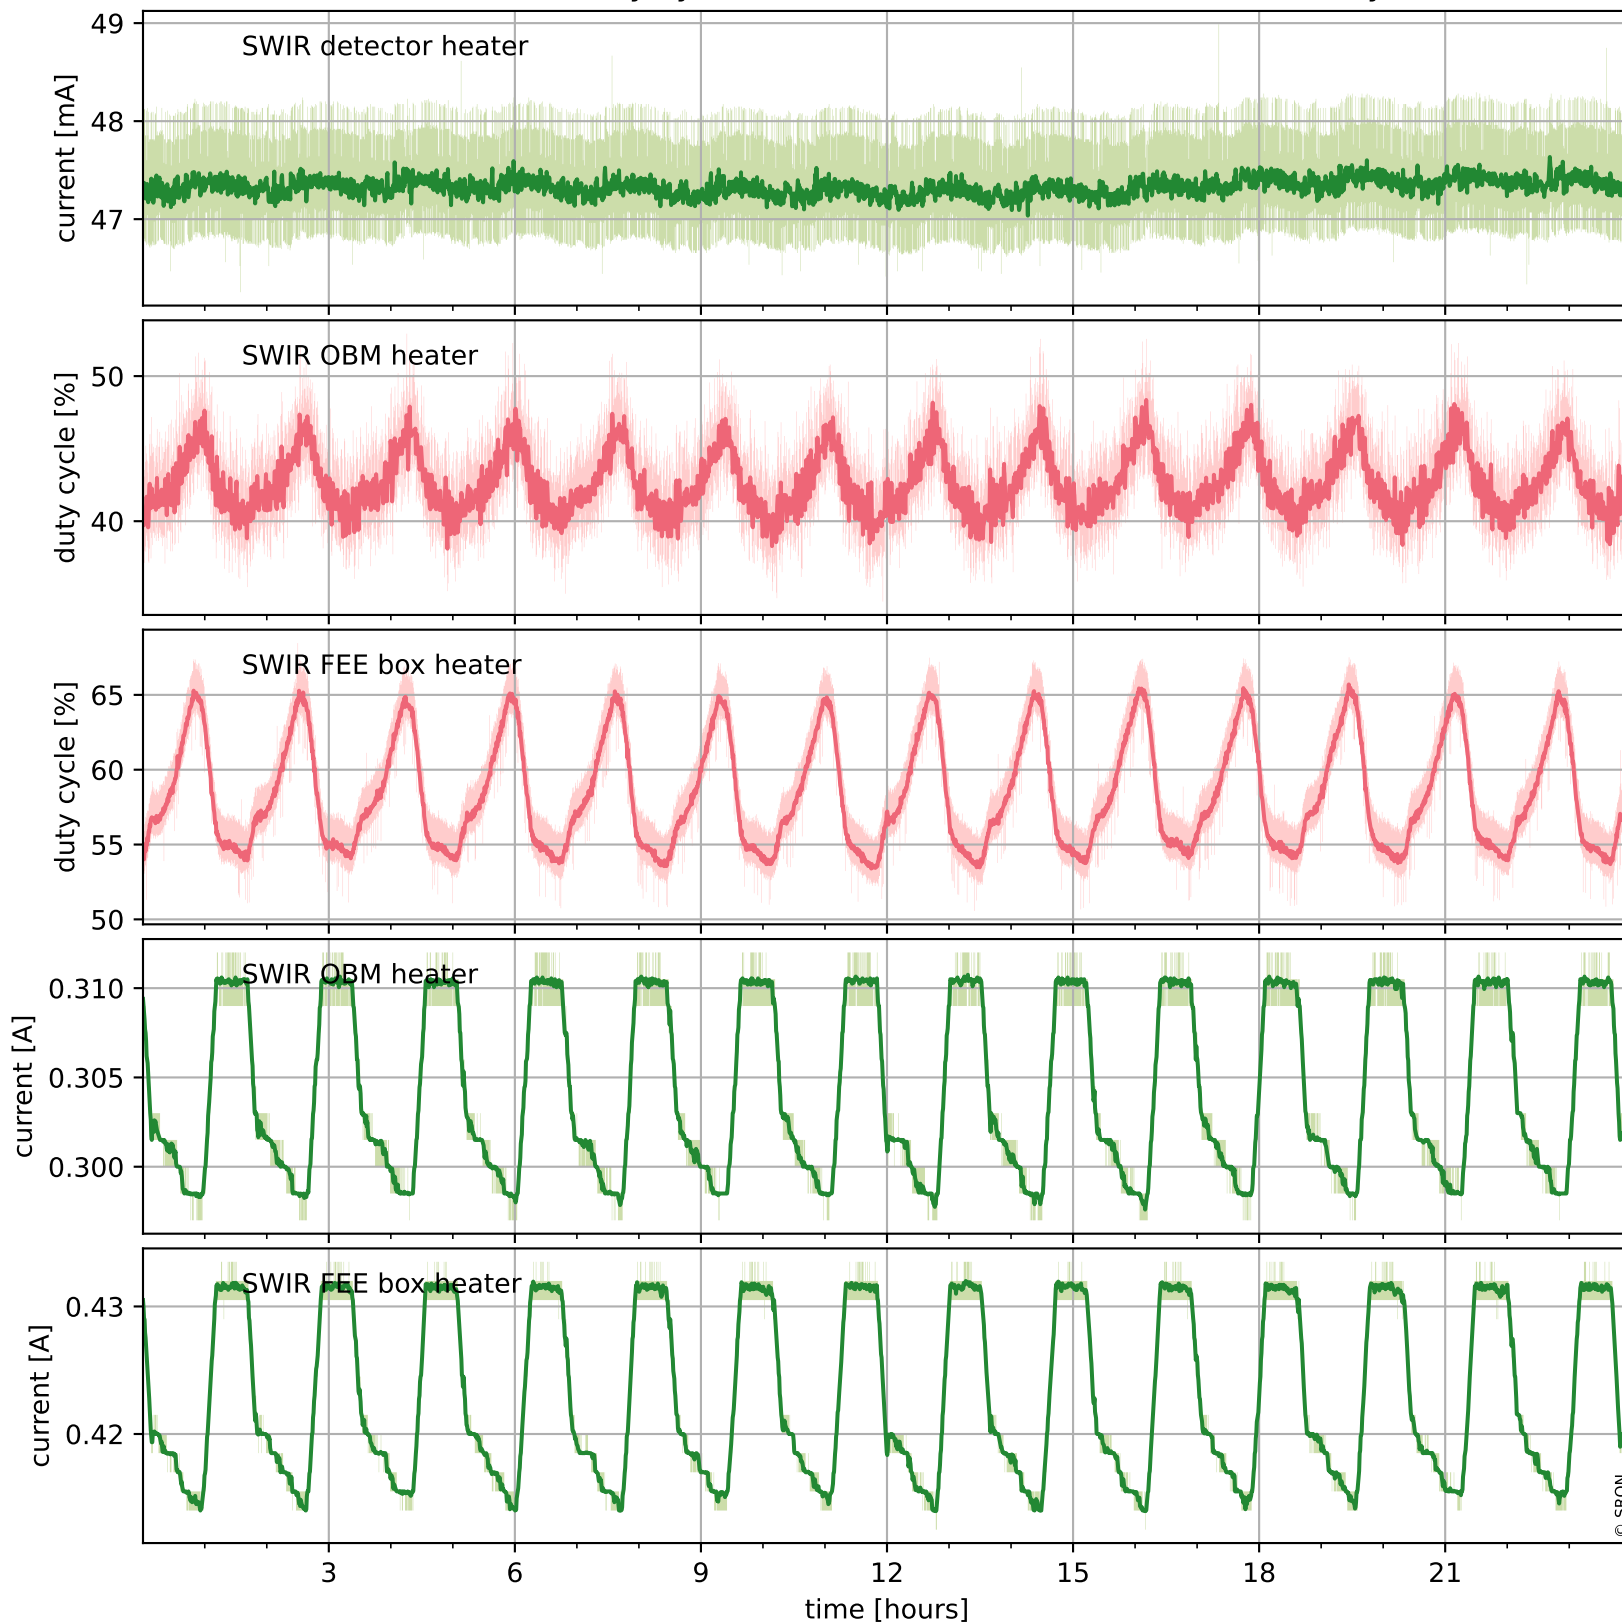

Tropomi SWIR housekeeping data

orbits : [19531, 19544]
coverage : 2021-07-21 / 2021-07-22
created : 2023-08-21T09:15:27

Temperature of sensors relevant for SWIR (one day)

Tropomi SWIR housekeeping data

orbits : [19060, 19544]
coverage : 2021-06-17 / 2021-07-22
created : 2023-08-21T09:15:27

Temperature of sensors relevant for SWIR (last month)

Tropomi SWIR housekeeping data

orbits : [19531, 19544]
coverage : 2021-07-21 / 2021-07-22
created : 2023-08-21T09:15:27

Current and duty cycle of 3 heaters relevant for SWIR (one day)

Tropomi SWIR housekeeping data

orbits : [19060, 19544]
coverage : 2021-06-17 / 2021-07-22
created : 2023-08-21T09:15:28

Current and duty cycle of 3 heaters relevant for SWIR (last month)

Tropomi SWIR housekeeping data

orbits : [19531, 19544]
coverage : 2021-07-21 / 2021-07-22
created : 2023-08-21T09:15:28

Temperature of sensors at the SWIR front-end electronics (one day)

Tropomi SWIR housekeeping data

orbits : [19060, 19544]
coverage : 2021-06-17 / 2021-07-22
created : 2023-08-21T09:15:29