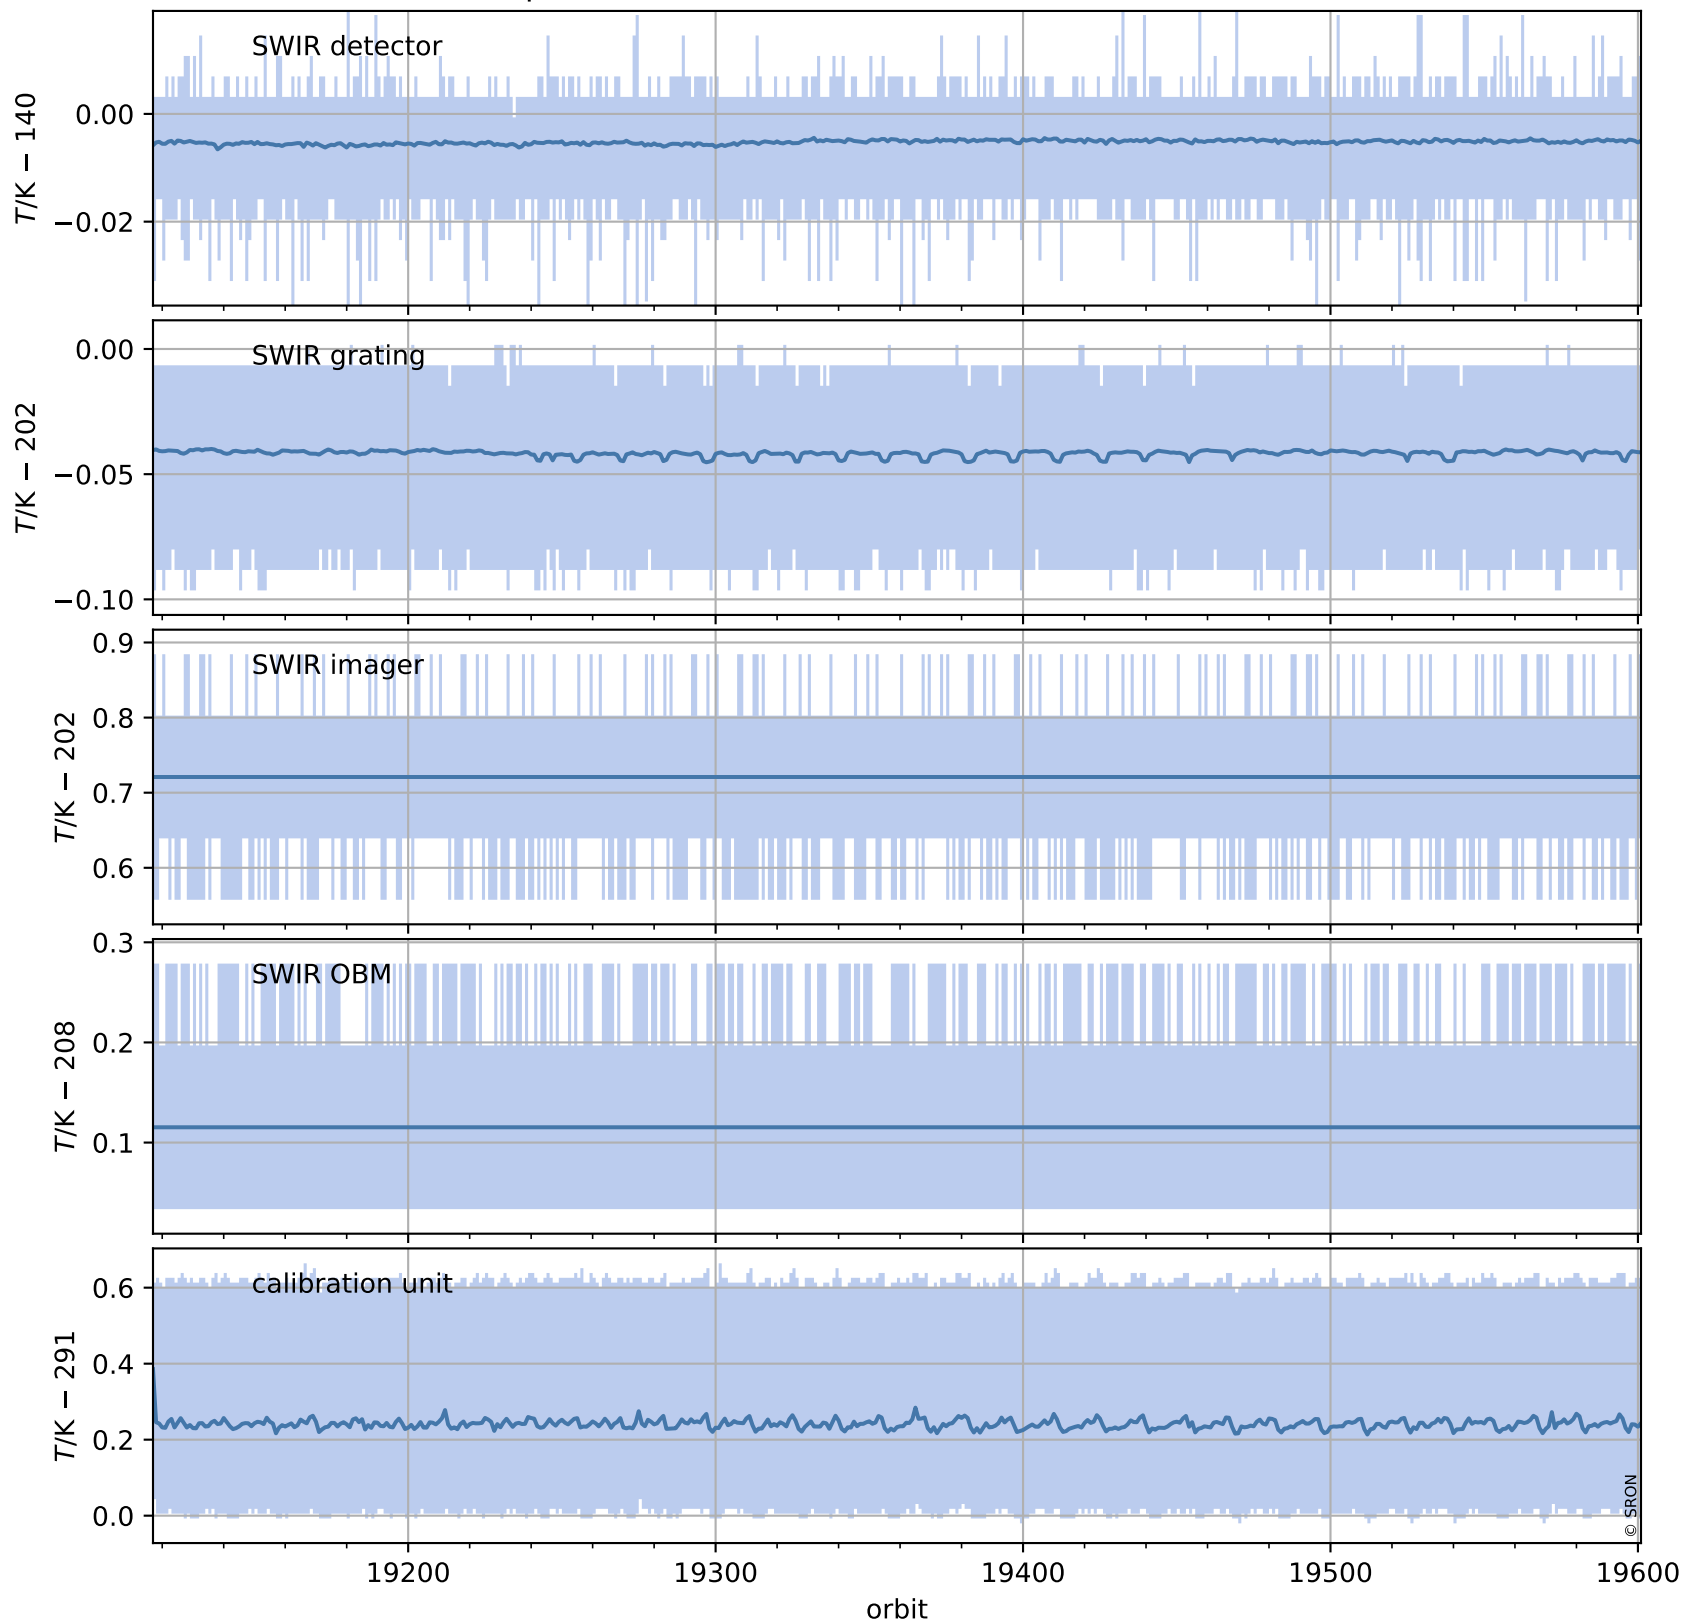

# Tropomi SWIR housekeeping data

orbits : [19588, 19601]  
coverage : 2021-07-25 / 2021-07-26  
created : 2023-08-21T09:15:36

## Temperature of sensors relevant for SWIR (one day)

# Tropomi SWIR housekeeping data

orbits : [19117, 19601]  
coverage : 2021-06-21 / 2021-07-26  
created : 2023-08-21T09:15:36

## Temperature of sensors relevant for SWIR (last month)