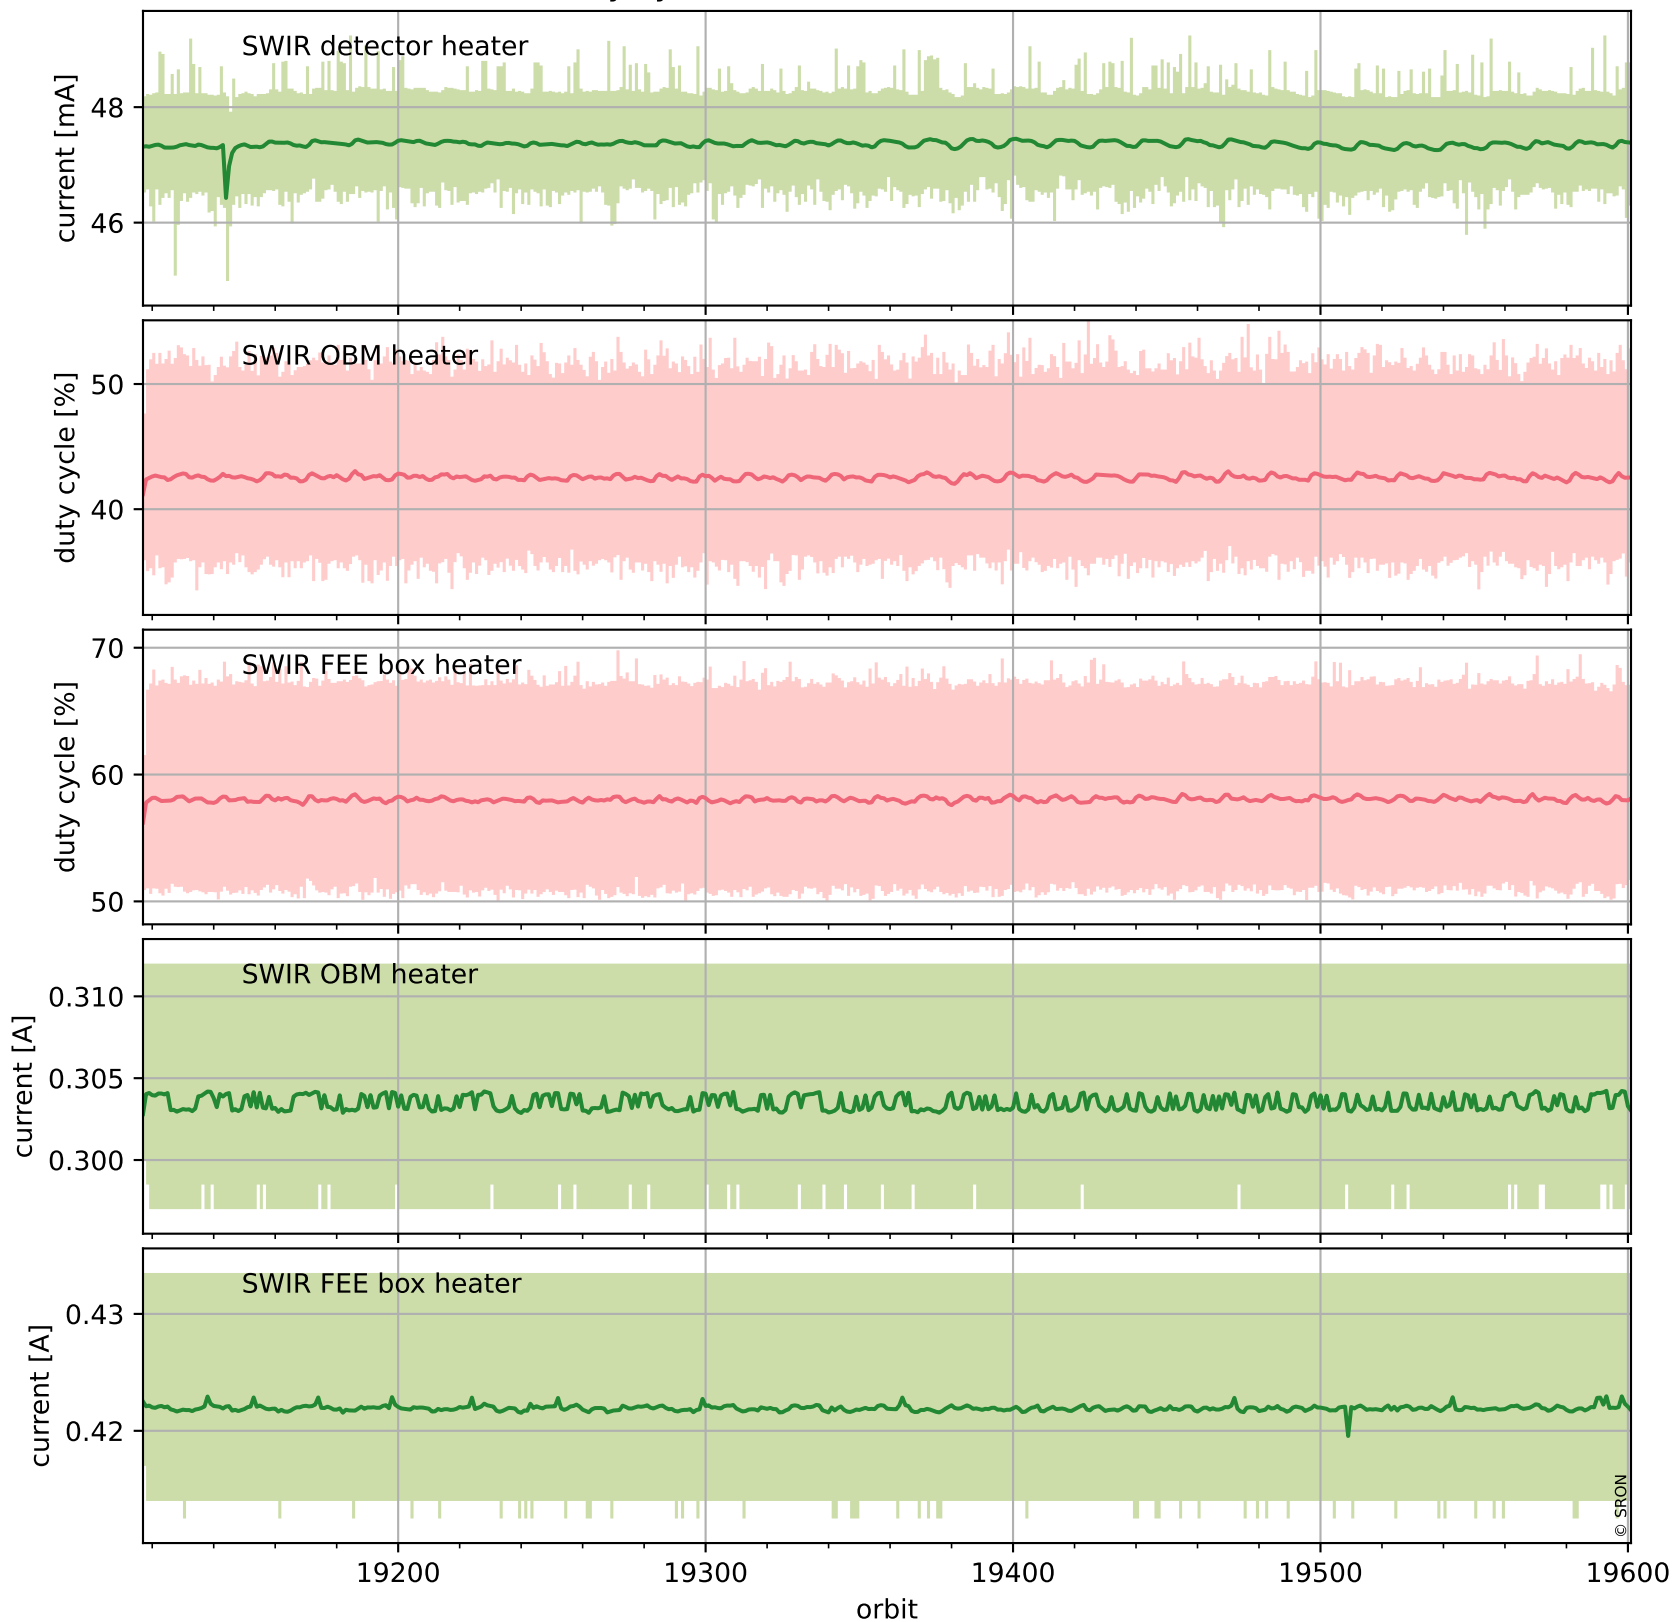

Tropomi SWIR housekeeping data

orbits : [19117, 19601]
coverage : 2021-06-21 / 2021-07-26
created : 2023-08-21T09:15:37

Current and duty cycle of 3 heaters relevant for SWIR (last month)