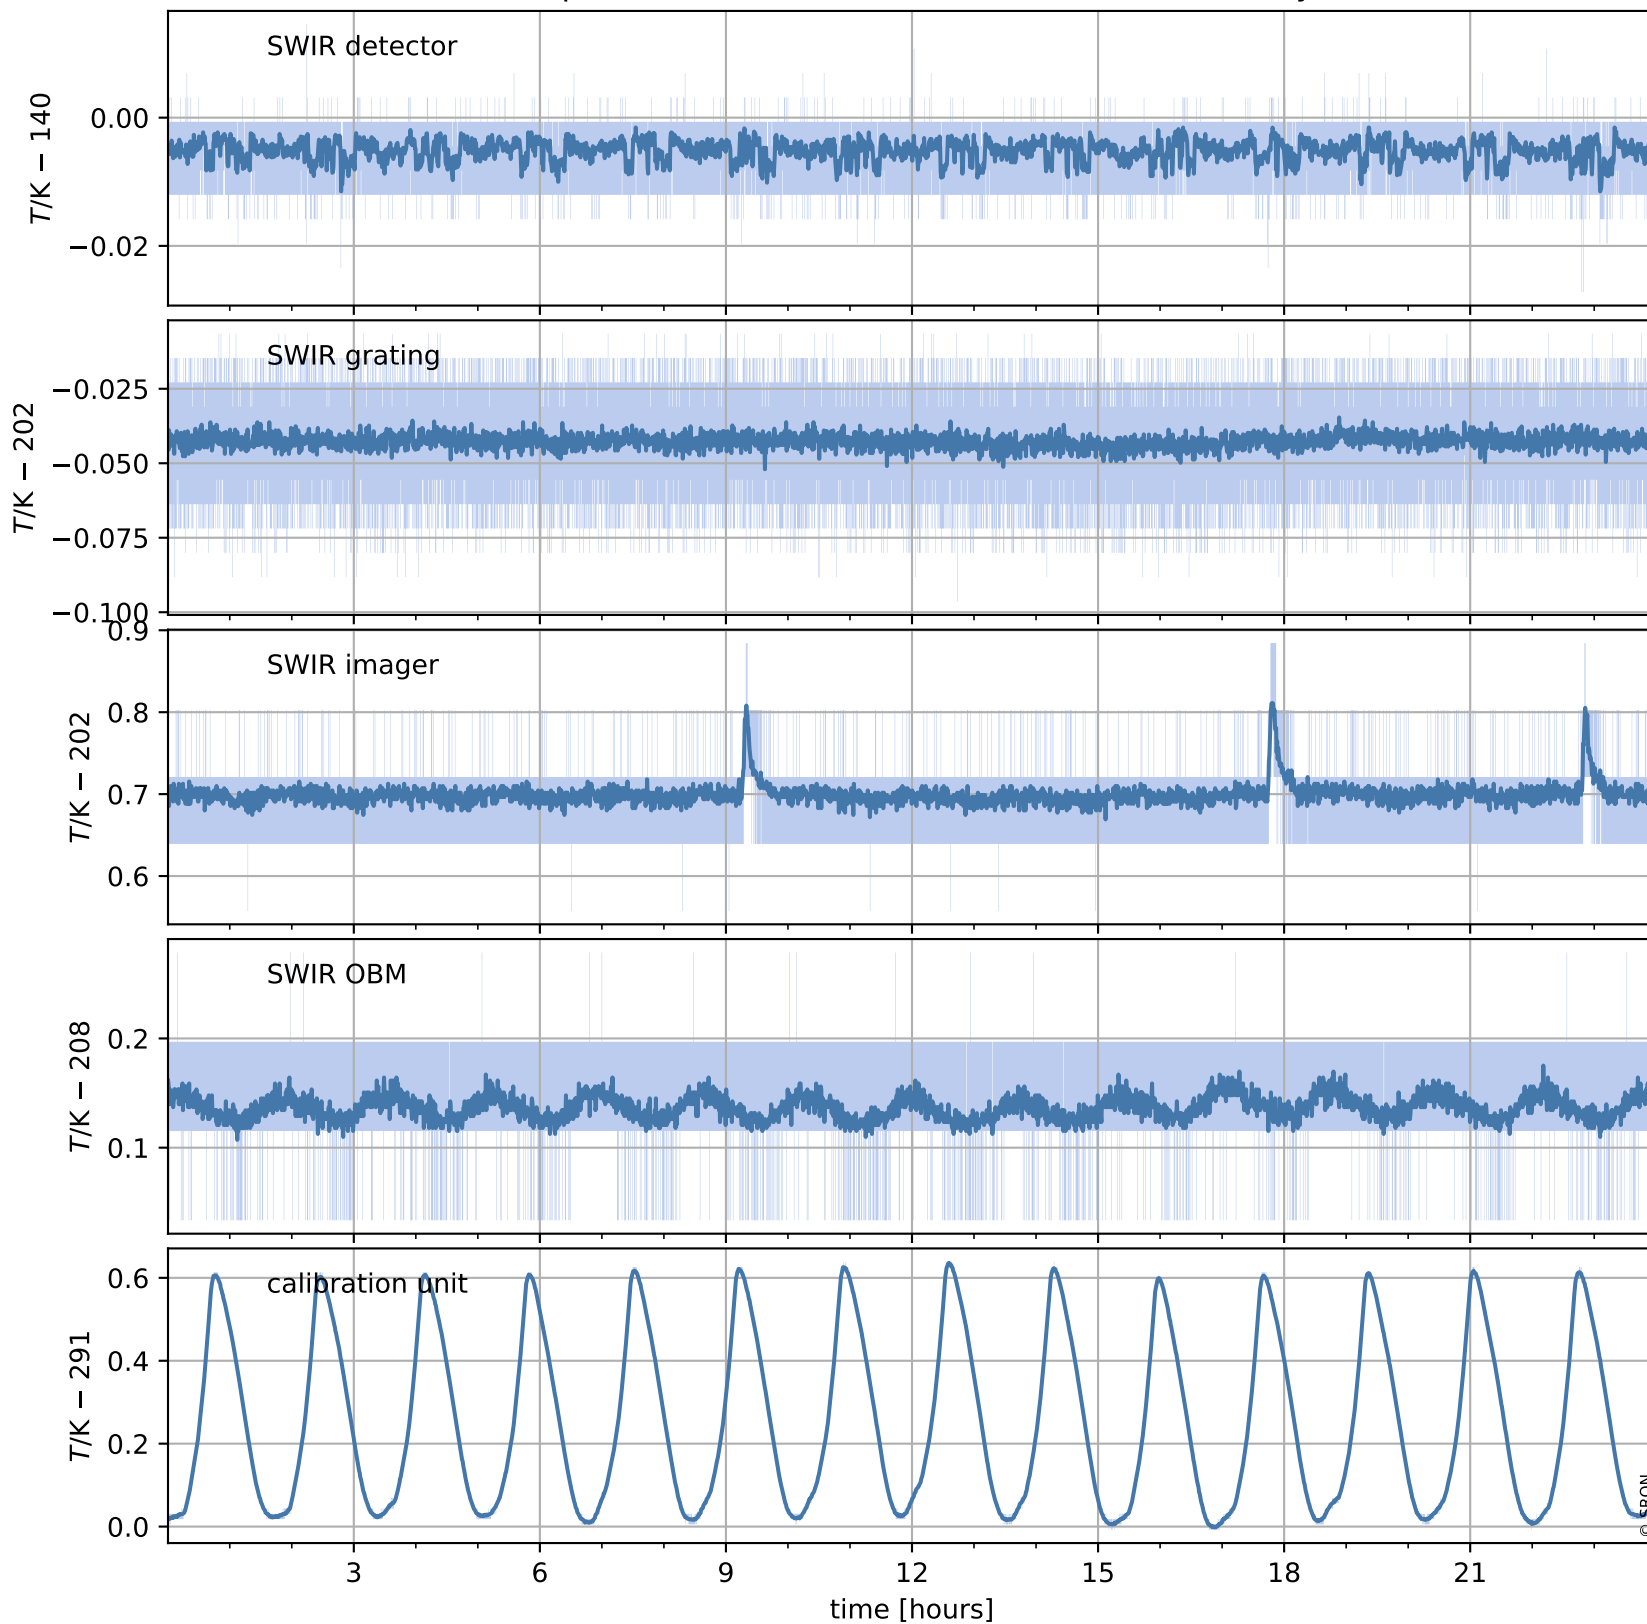

# Tropomi SWIR housekeeping data

orbits : [19588, 19601]  
coverage : 2021-07-25 / 2021-07-26  
created : 2023-08-21T09:15:36

## Temperature of sensors relevant for SWIR (one day)

## Temperature of sensors relevant for SWIR (last month)