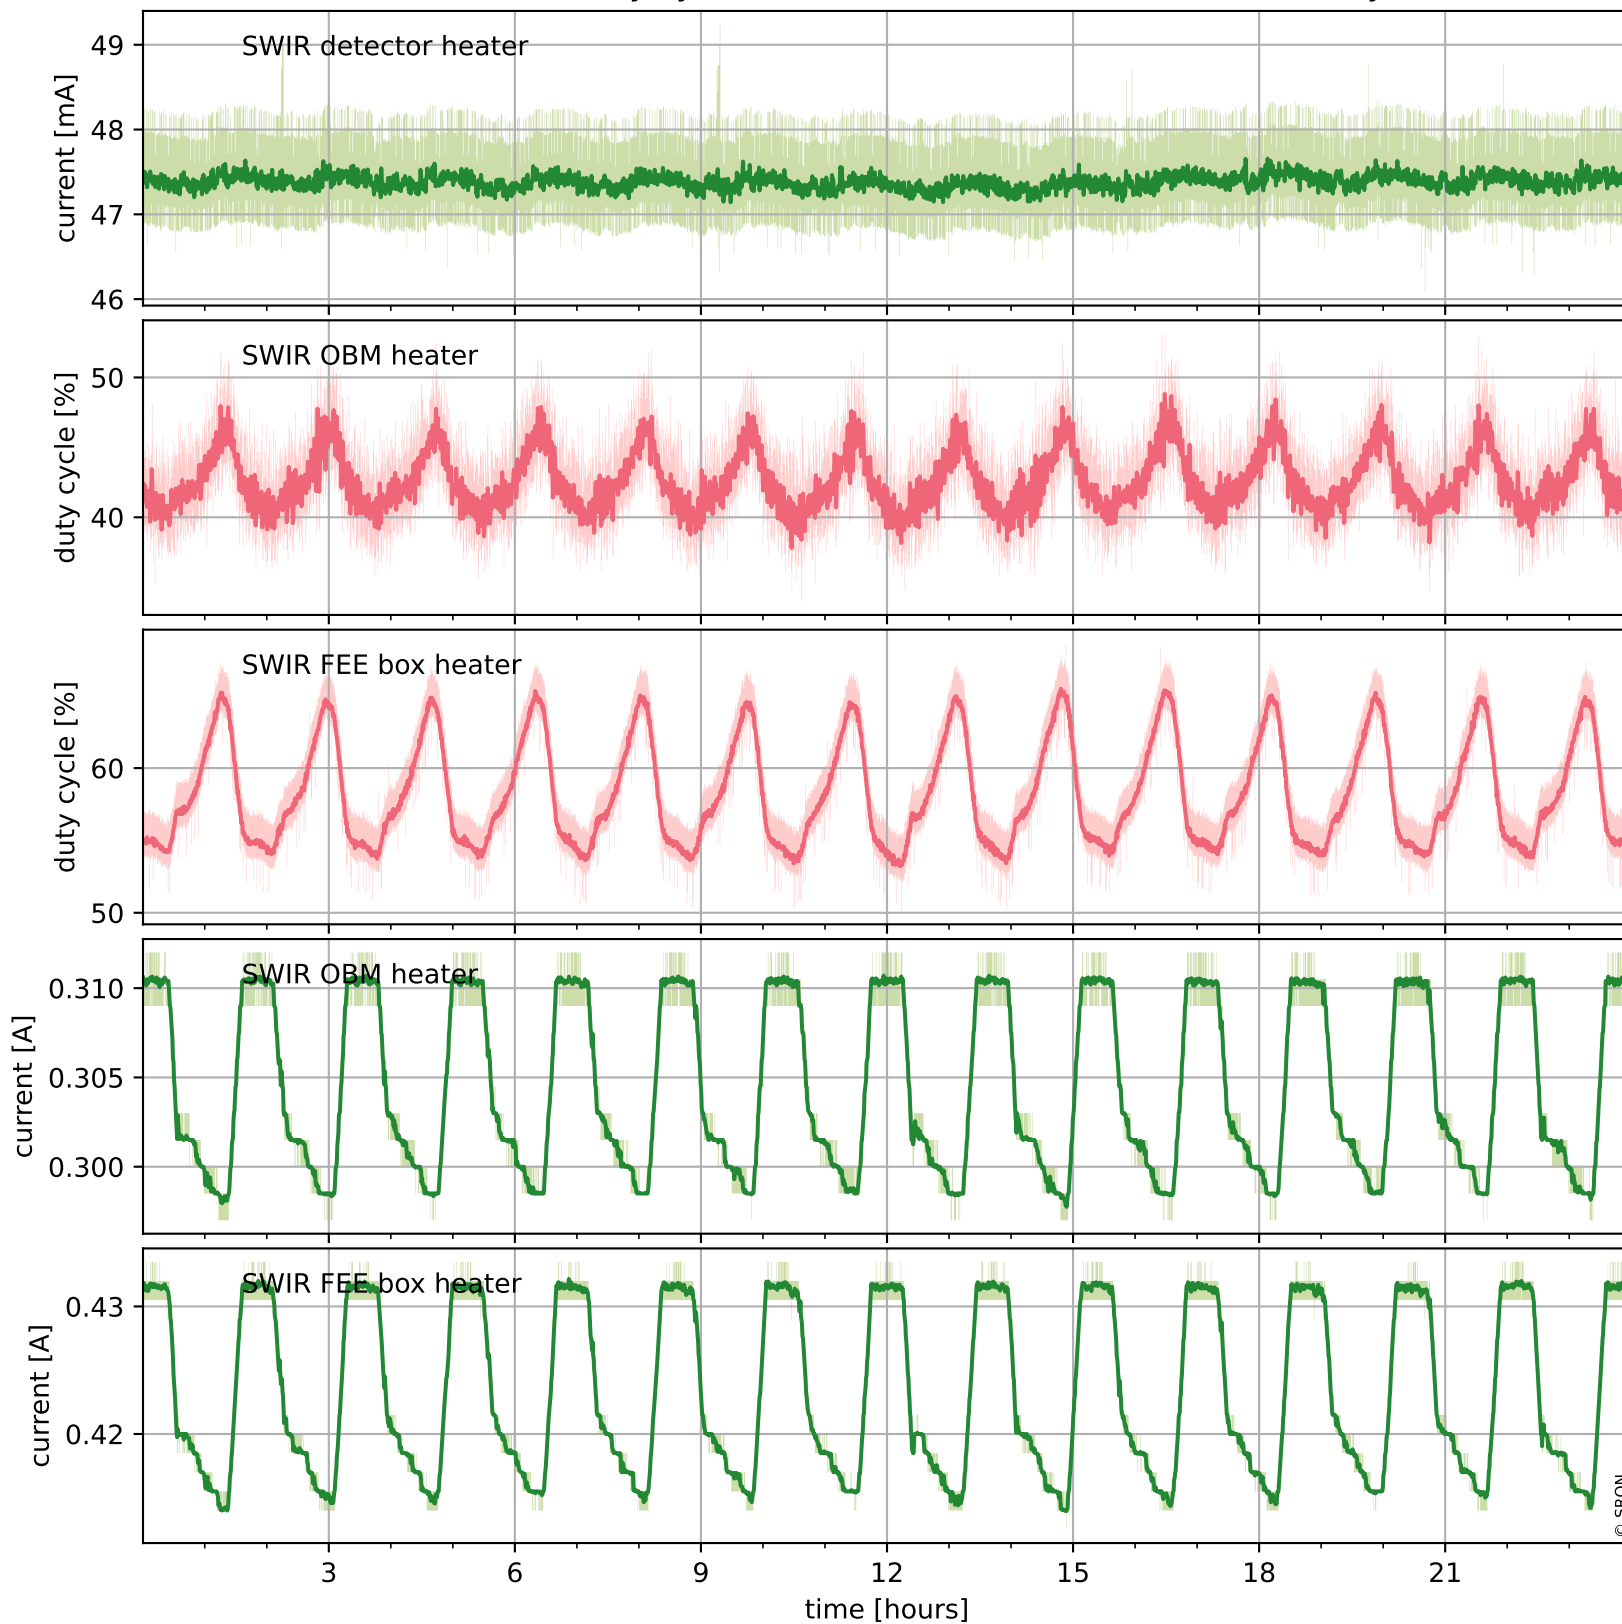

Tropomi SWIR housekeeping data

orbits : [19588, 19601]
coverage : 2021-07-25 / 2021-07-26
created : 2023-08-21T09:15:37

Current and duty cycle of 3 heaters relevant for SWIR (one day)