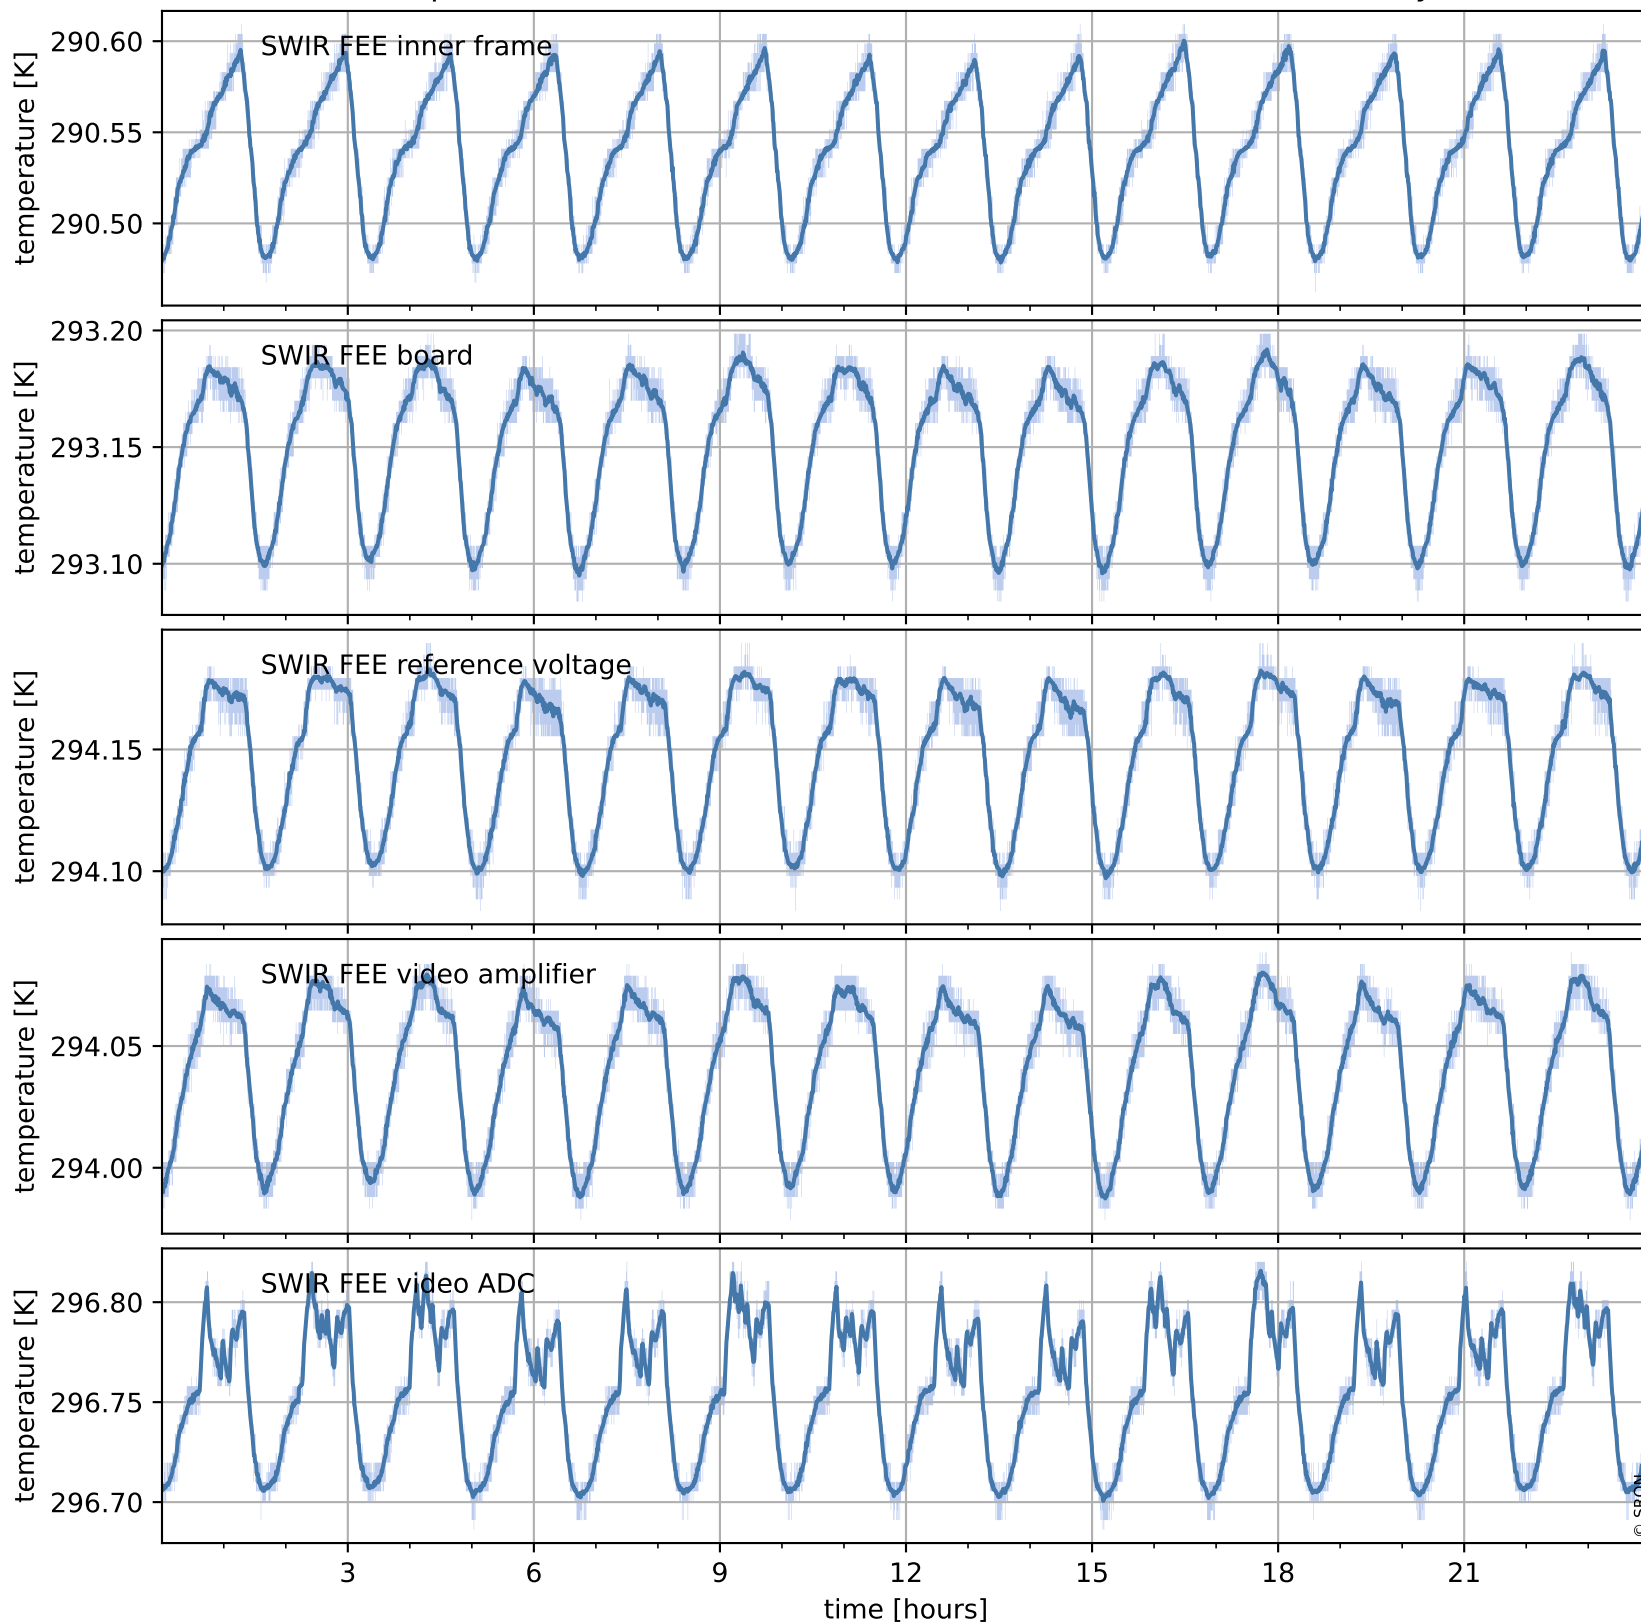

Tropomi SWIR housekeeping data

orbits : [19588, 19601]
coverage : 2021-07-25 / 2021-07-26
created : 2023-08-21T09:15:37

Temperature of sensors at the SWIR front-end electronics (one day)