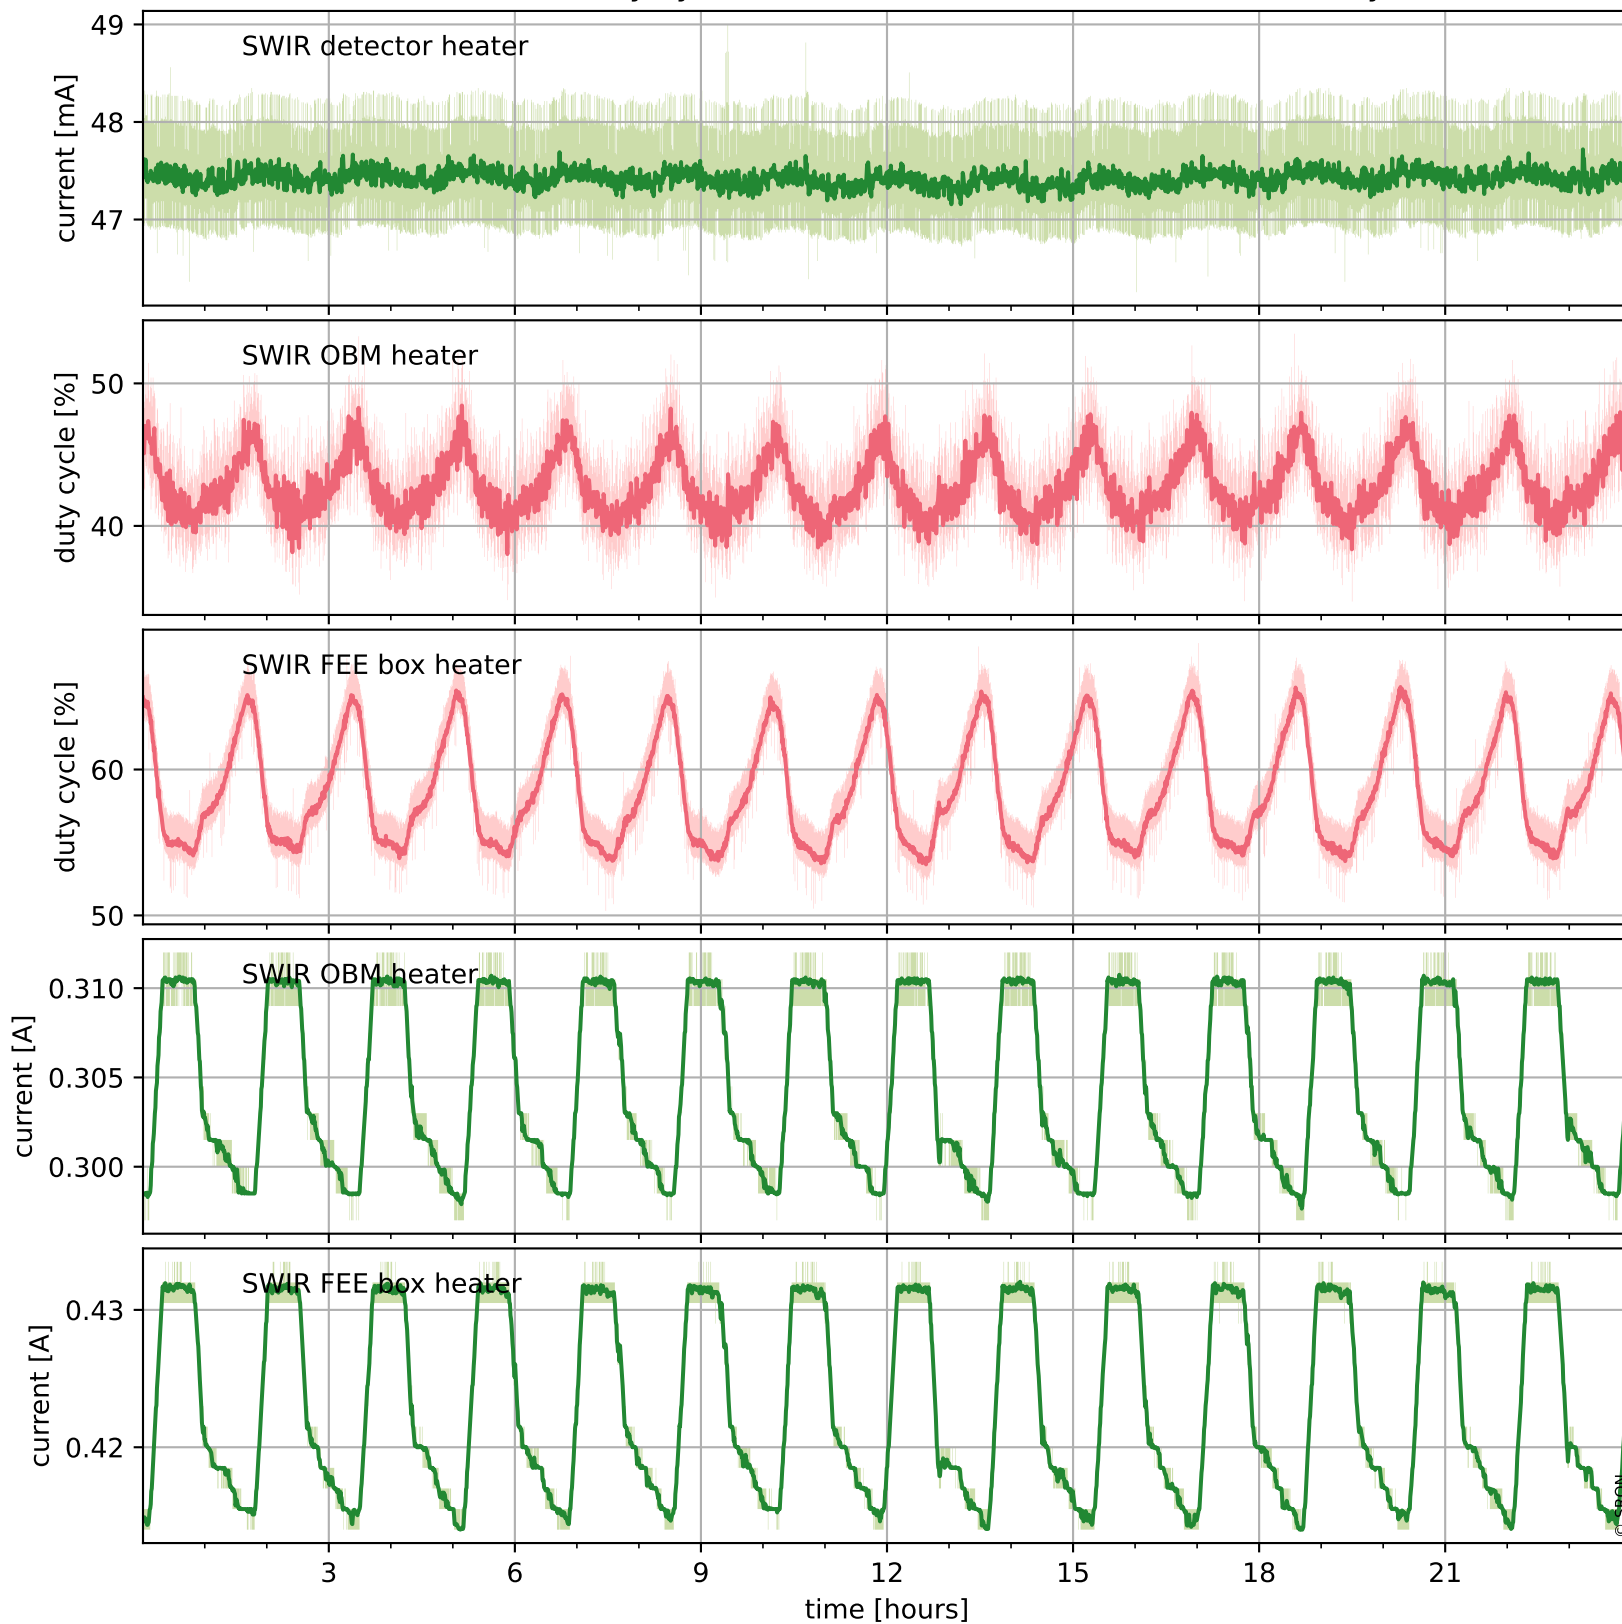

Tropomi SWIR housekeeping data

orbits : [19645, 19658]
coverage : 2021-07-29 / 2021-07-30
created : 2023-08-21T09:15:46

Current and duty cycle of 3 heaters relevant for SWIR (one day)