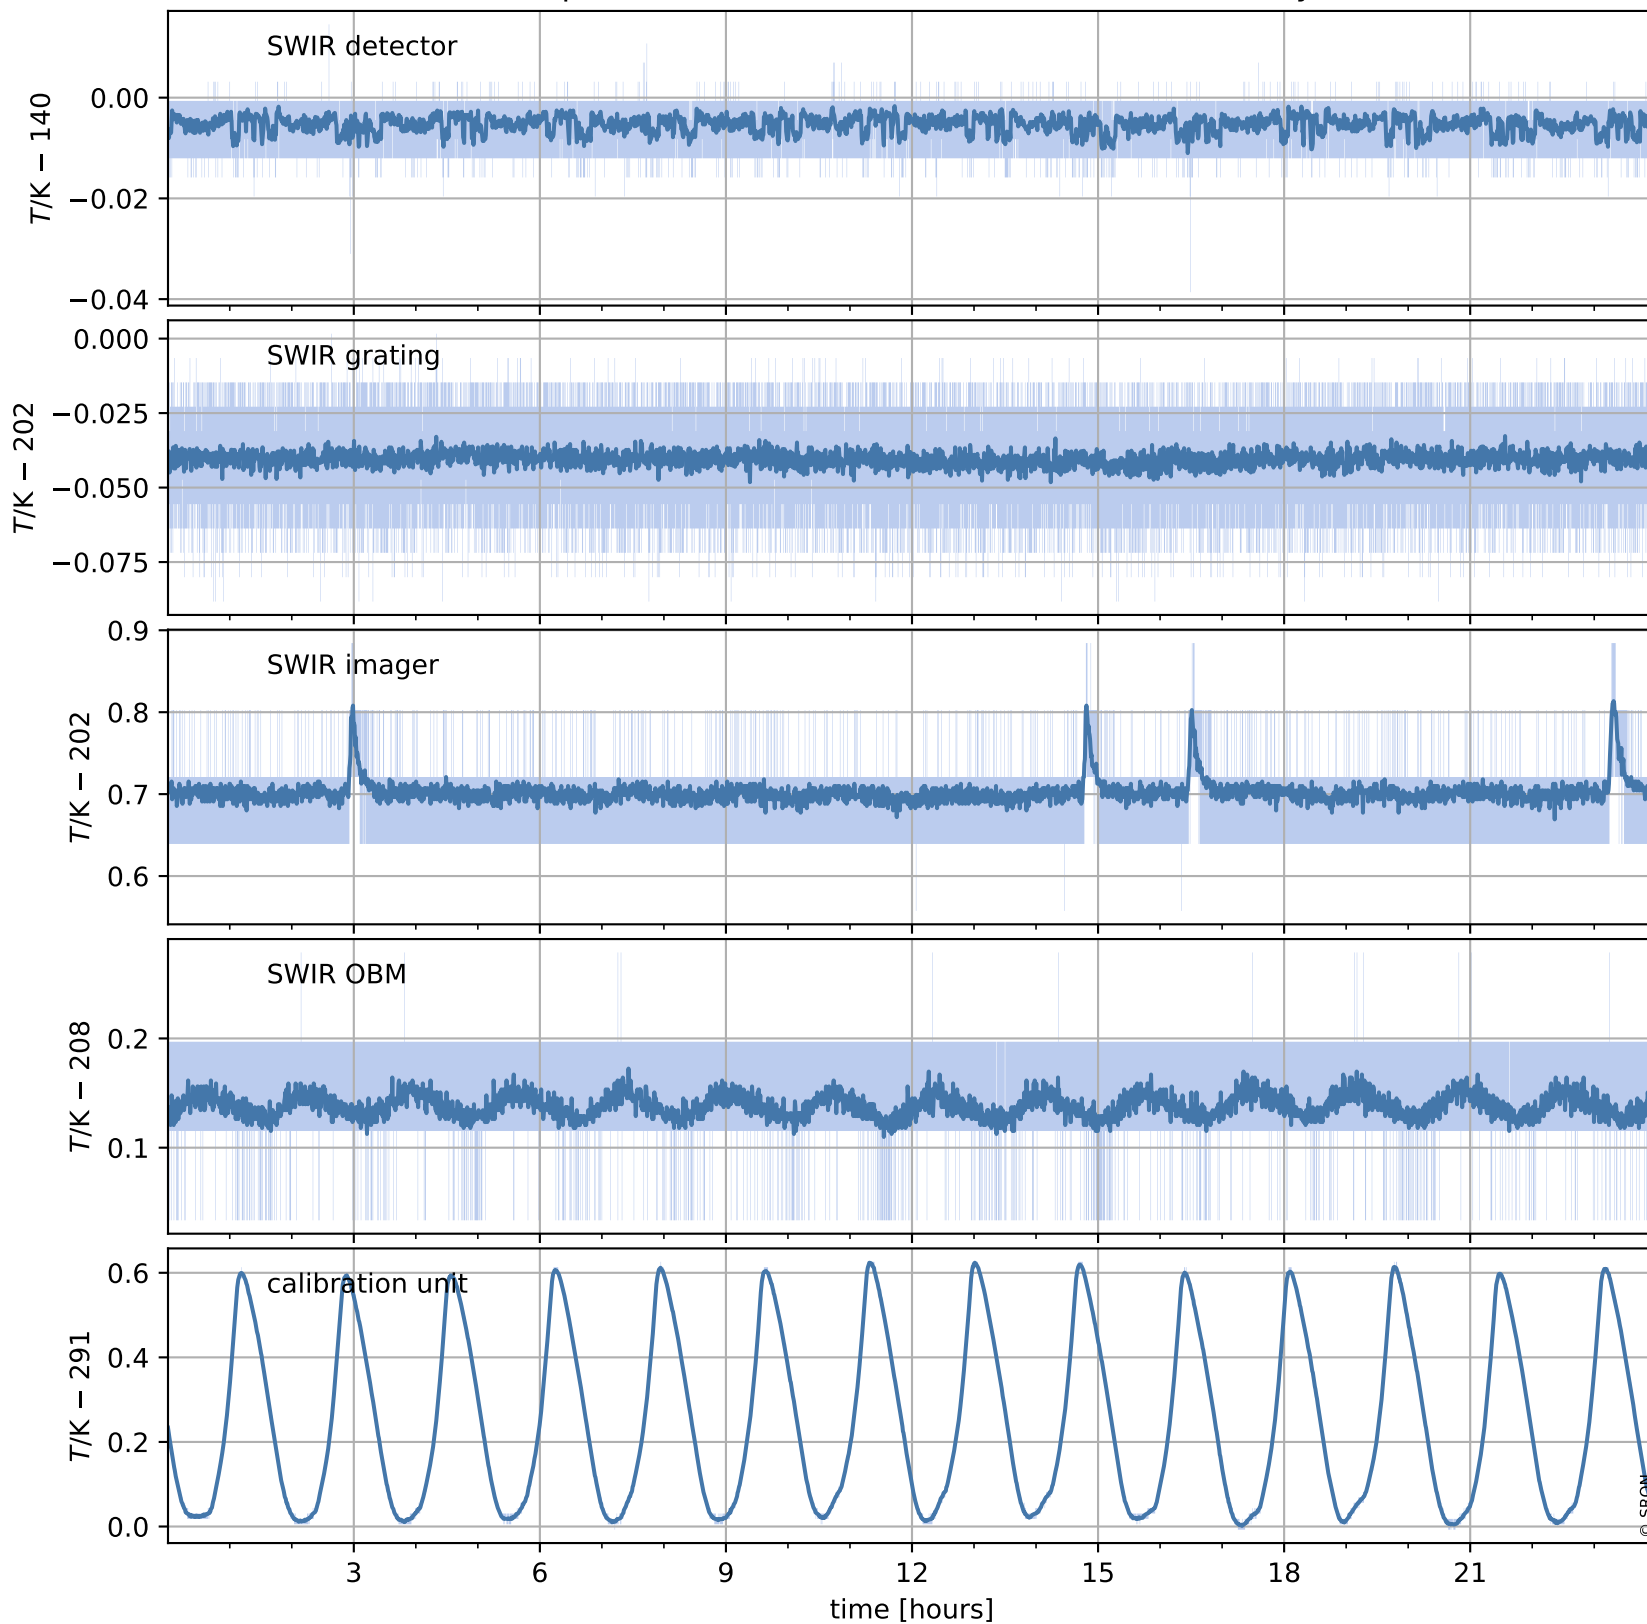

# Tropomi SWIR housekeeping data

orbits : [19645, 19658]  
coverage : 2021-07-29 / 2021-07-30  
created : 2023-08-21T09:15:45

## Temperature of sensors relevant for SWIR (one day)

## Temperature of sensors relevant for SWIR (last month)