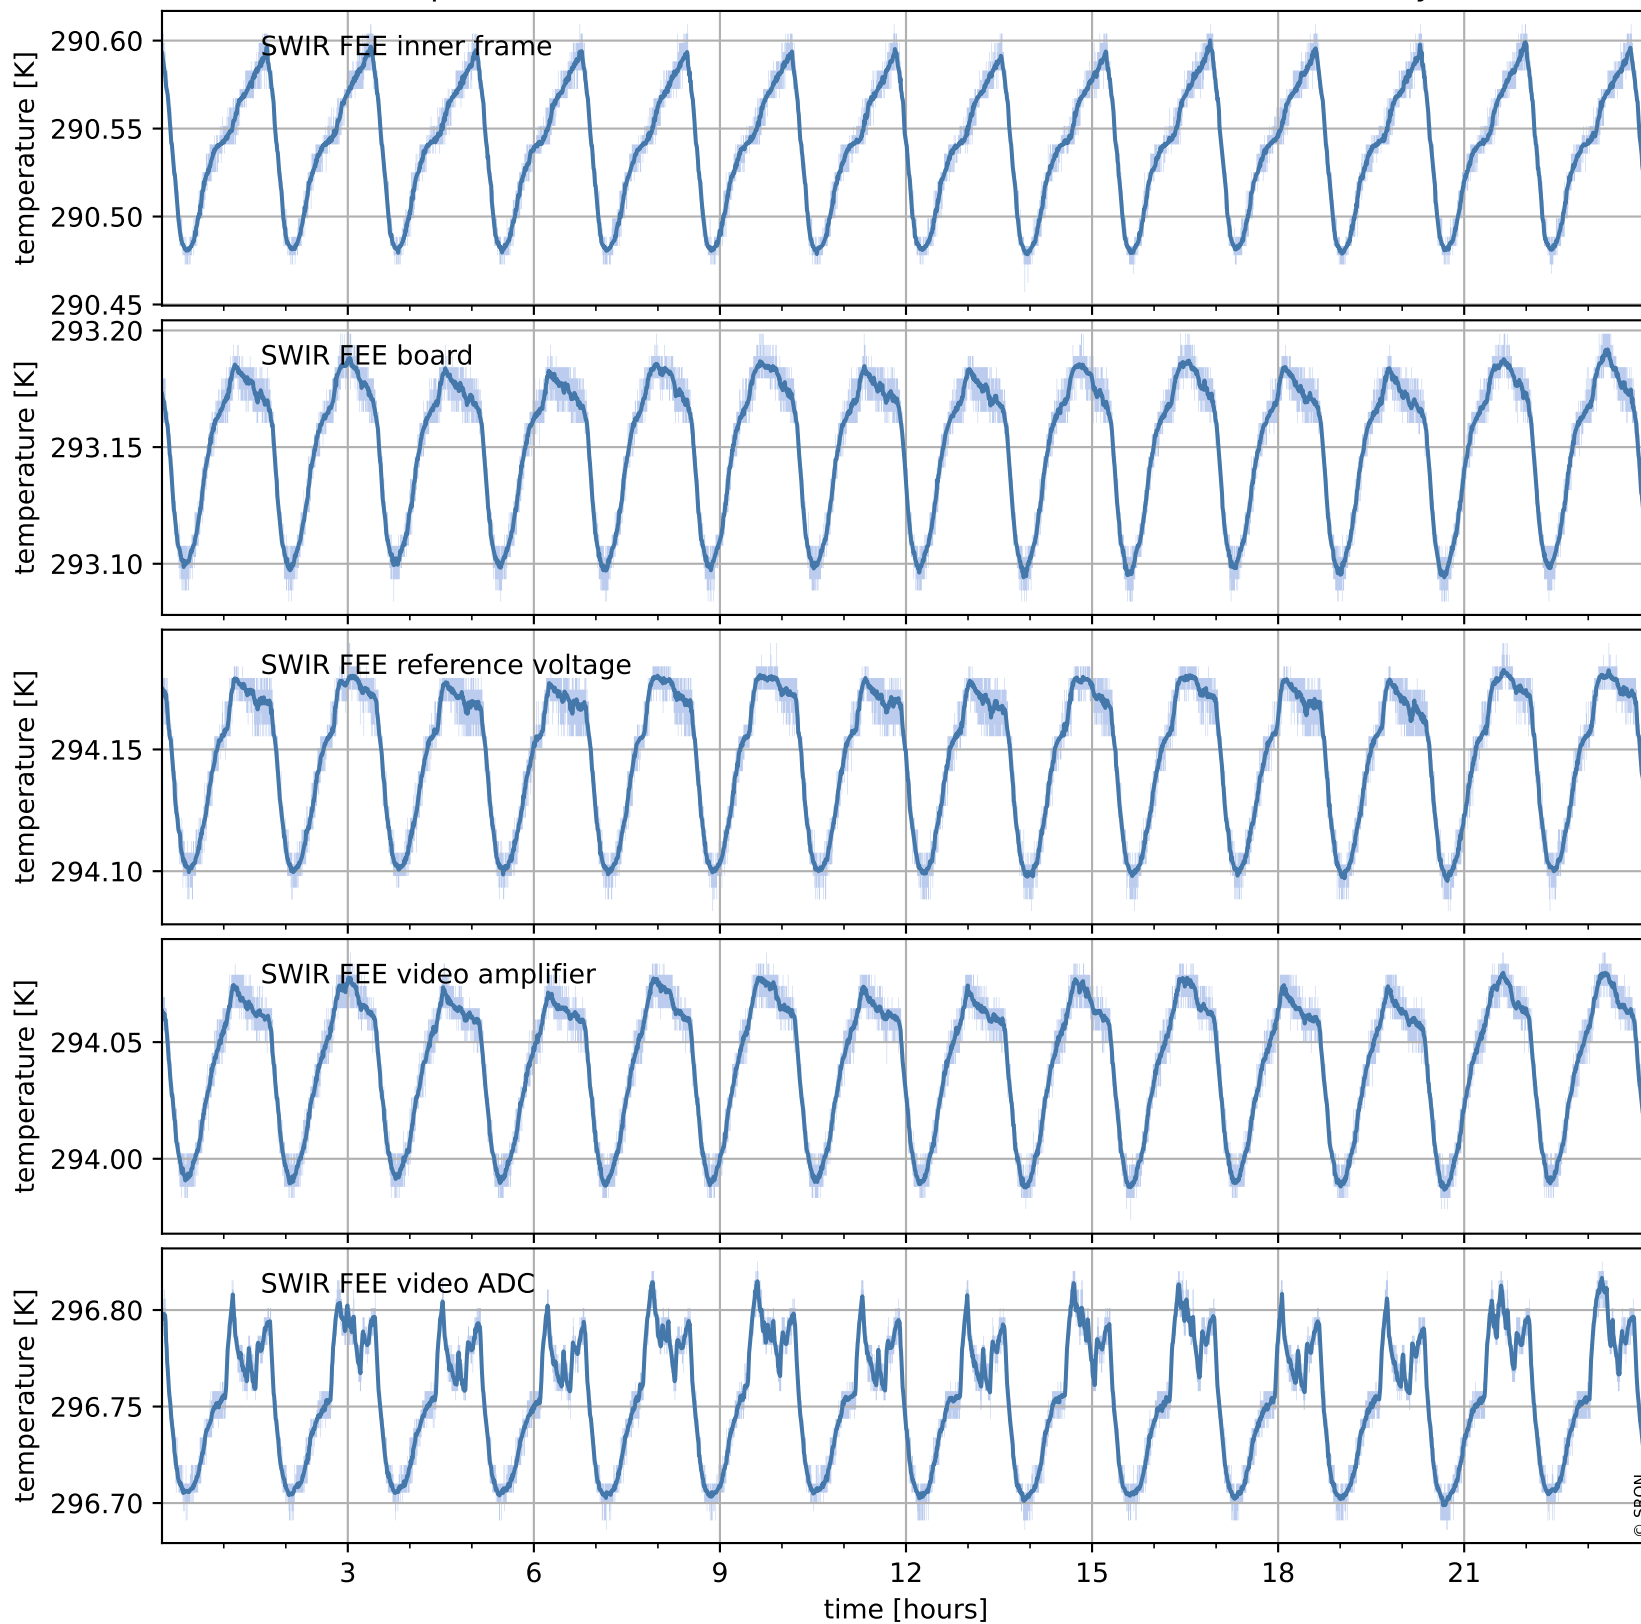

Tropomi SWIR housekeeping data

orbits : [19645, 19658]
coverage : 2021-07-29 / 2021-07-30
created : 2023-08-21T09:15:47

Temperature of sensors at the SWIR front-end electronics (one day)