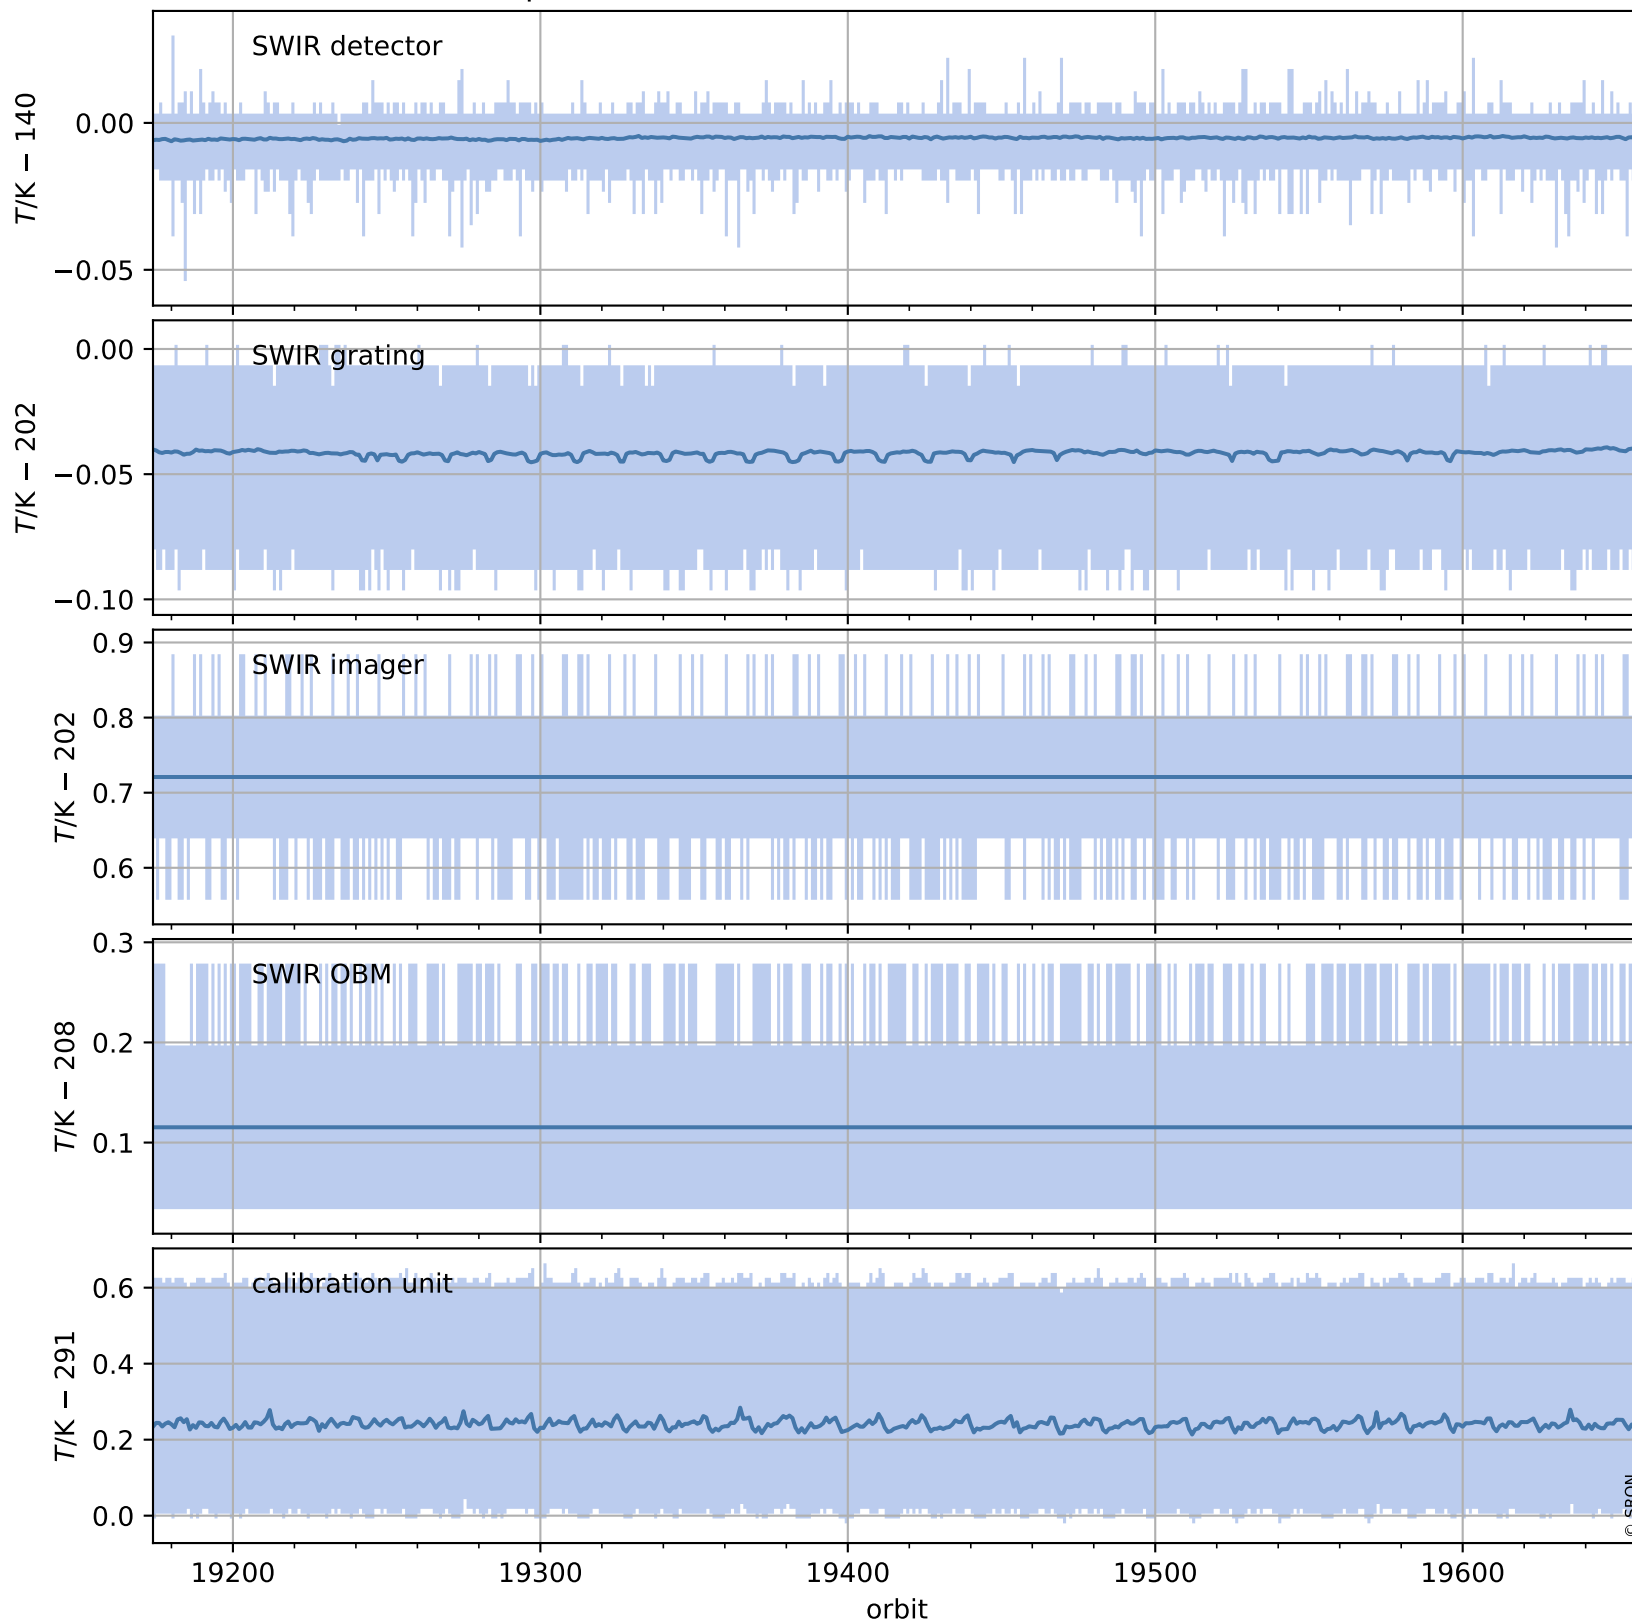

# Tropomi SWIR housekeeping data

orbits : [19645, 19658]  
coverage : 2021-07-29 / 2021-07-30  
created : 2023-08-21T09:15:45

## Temperature of sensors relevant for SWIR (one day)

# Tropomi SWIR housekeeping data

orbits : [19174, 19658]  
coverage : 2021-06-25 / 2021-07-30  
created : 2023-08-21T09:15:46

## Temperature of sensors relevant for SWIR (last month)