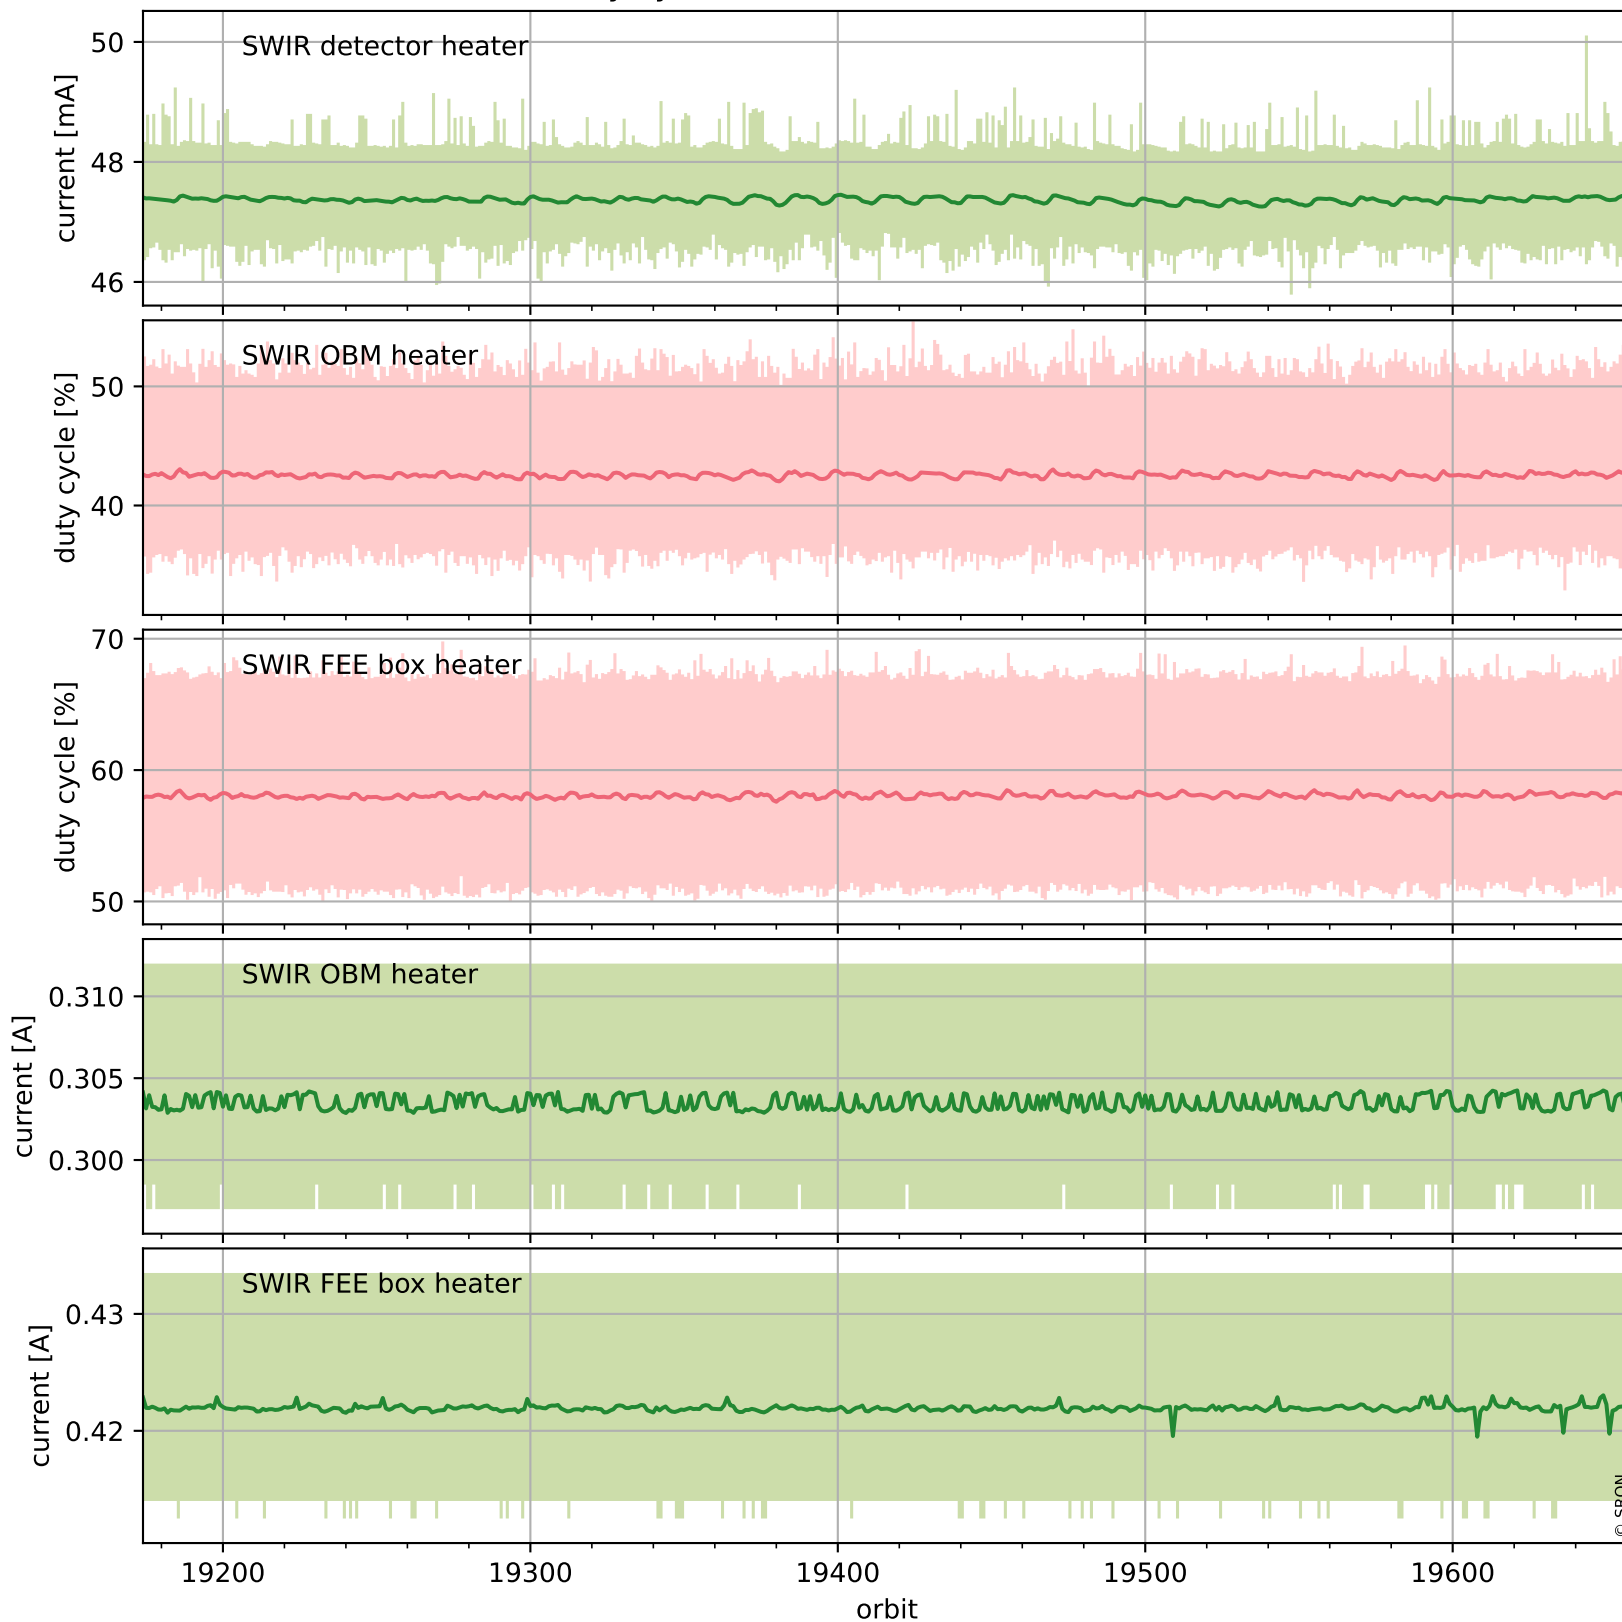

Tropomi SWIR housekeeping data

orbits : [19174, 19658]
coverage : 2021-06-25 / 2021-07-30
created : 2023-08-21T09:15:46

Current and duty cycle of 3 heaters relevant for SWIR (last month)