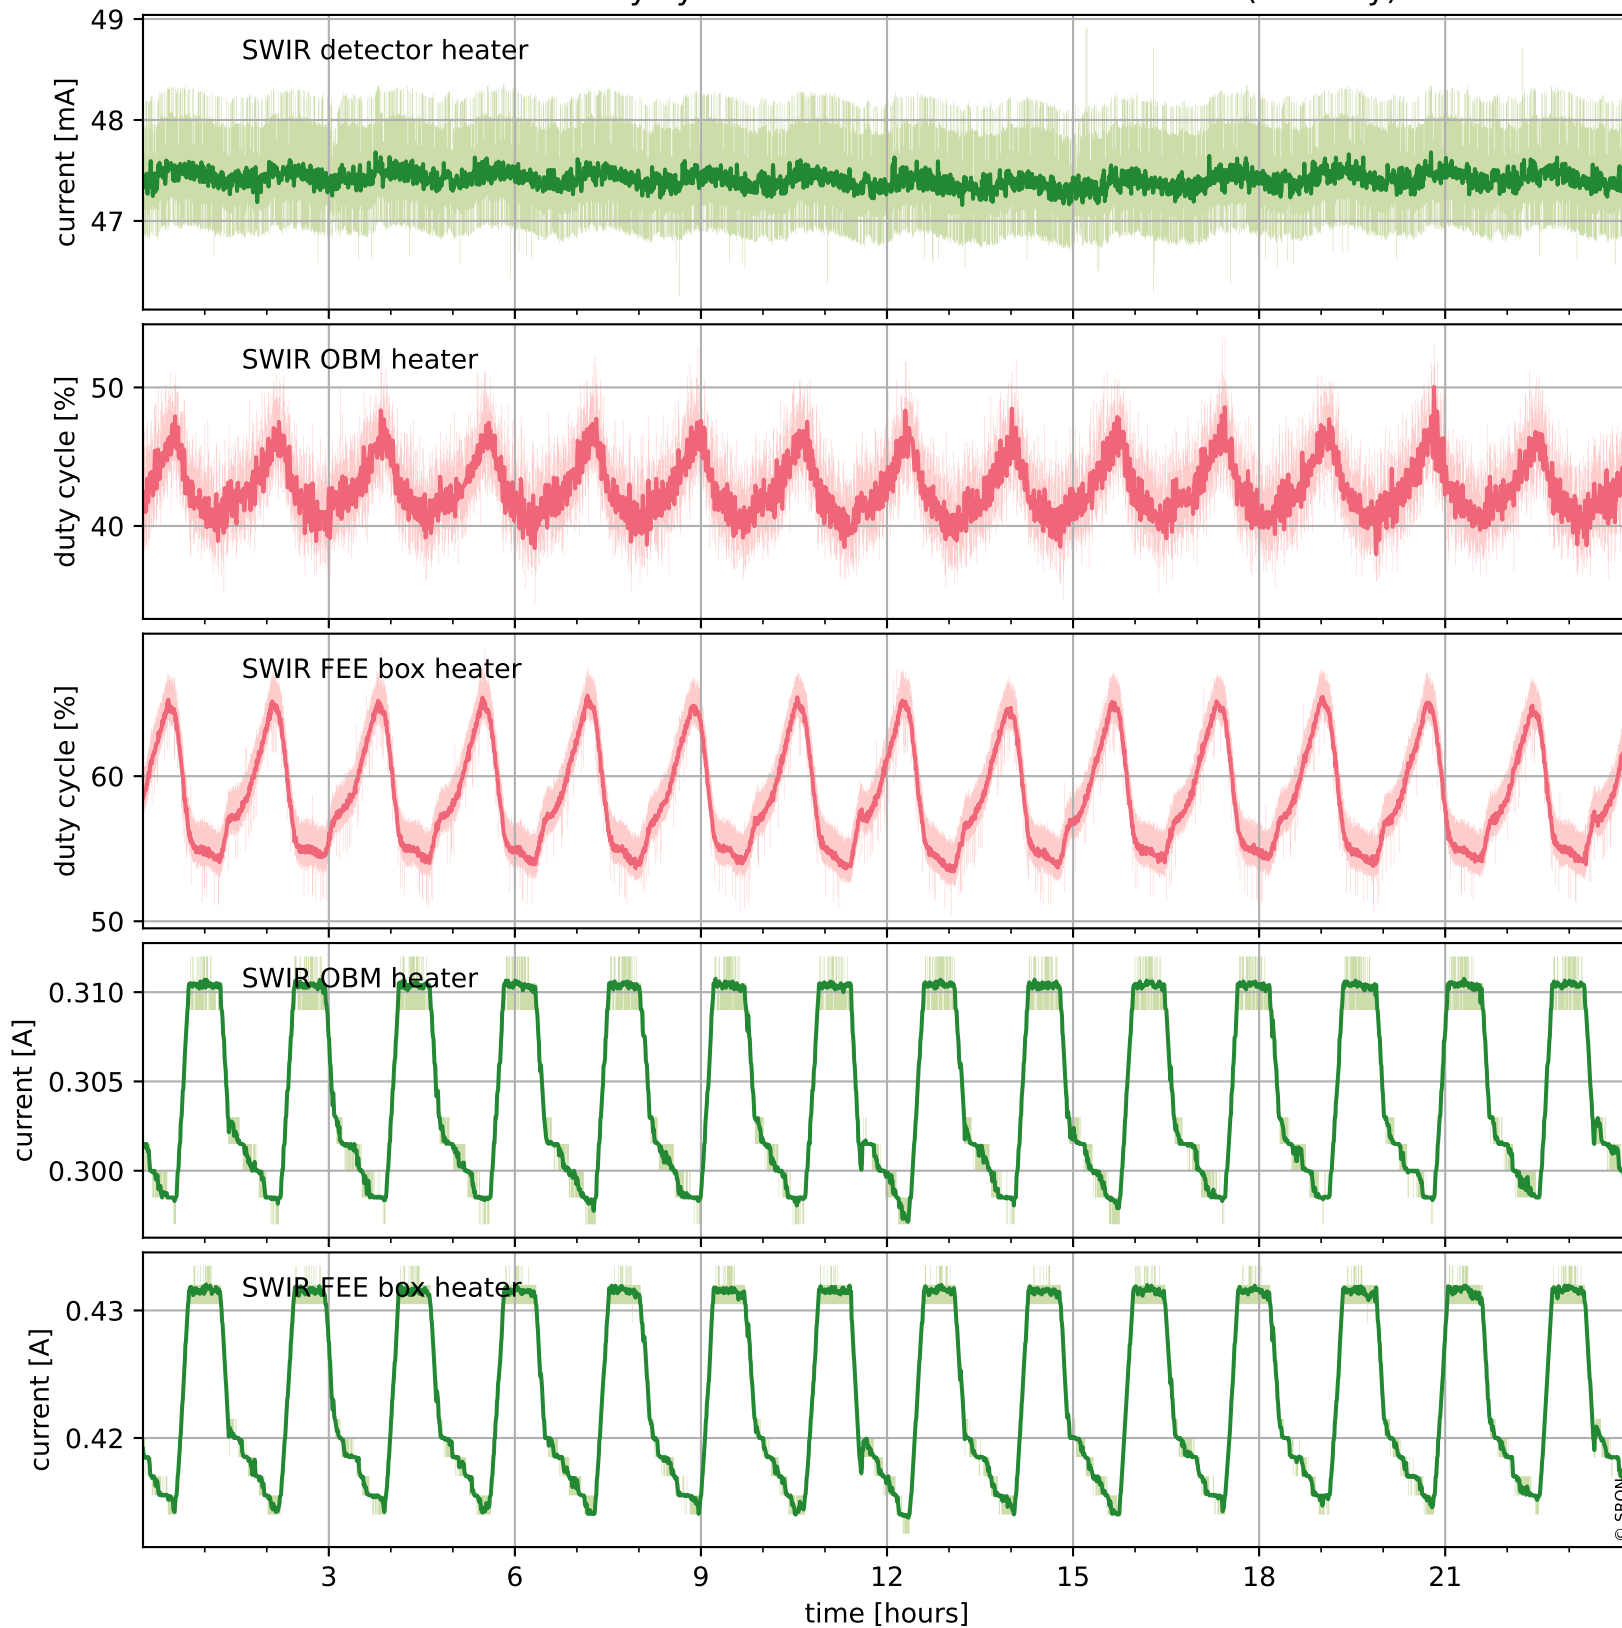

Tropomi SWIR housekeeping data

orbits : [19701, 19715]
coverage : 2021-08-02 / 2021-08-03
created : 2023-08-21T09:15:54

Temperature of sensors relevant for SWIR (one day)

Tropomi SWIR housekeeping data

orbits : [19231, 19715]
coverage : 2021-06-29 / 2021-08-03
created : 2023-08-21T09:15:55

Temperature of sensors relevant for SWIR (last month)

Tropomi SWIR housekeeping data

orbits : [19701, 19715]
coverage : 2021-08-02 / 2021-08-03
created : 2023-08-21T09:15:55

Current and duty cycle of 3 heaters relevant for SWIR (one day)

Tropomi SWIR housekeeping data

orbits : [19231, 19715]
coverage : 2021-06-29 / 2021-08-03
created : 2023-08-21T09:15:56

Current and duty cycle of 3 heaters relevant for SWIR (last month)

Tropomi SWIR housekeeping data

orbits : [19701, 19715]
coverage : 2021-08-02 / 2021-08-03
created : 2023-08-21T09:15:56

Temperature of sensors at the SWIR front-end electronics (one day)

Tropomi SWIR housekeeping data

orbits : [19231, 19715]
coverage : 2021-06-29 / 2021-08-03
created : 2023-08-21T09:15:56