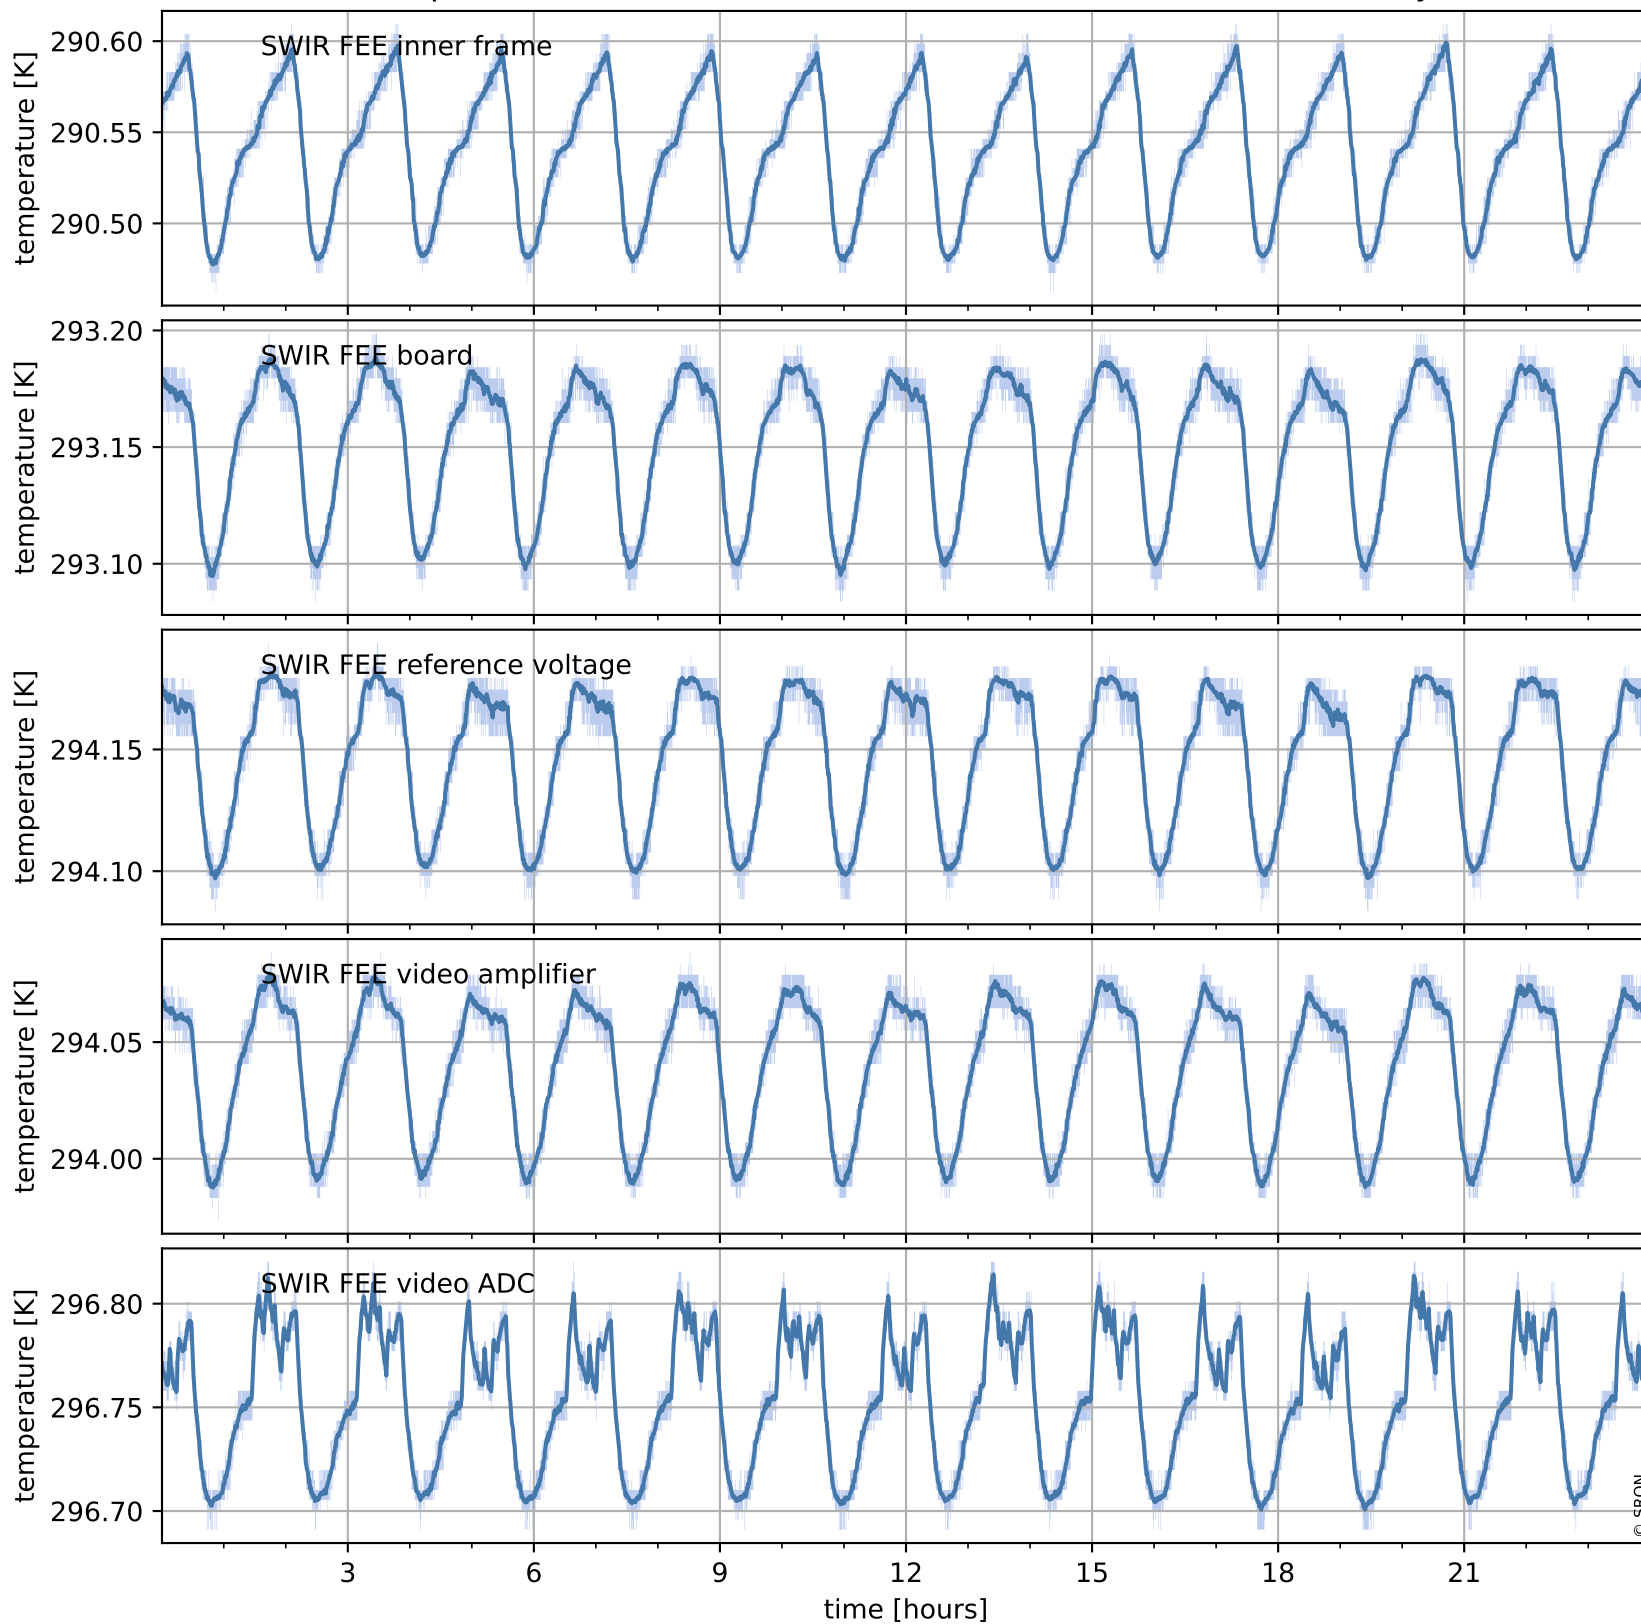

Tropomi SWIR housekeeping data

orbits : [19701, 19715]
coverage : 2021-08-02 / 2021-08-03
created : 2023-08-21T09:15:54

Temperature of sensors relevant for SWIR (one day)

Tropomi SWIR housekeeping data

orbits : [19231, 19715]
coverage : 2021-06-29 / 2021-08-03
created : 2023-08-21T09:15:55

Temperature of sensors relevant for SWIR (last month)

Tropomi SWIR housekeeping data

orbits : [19701, 19715]
coverage : 2021-08-02 / 2021-08-03
created : 2023-08-21T09:15:55

Current and duty cycle of 3 heaters relevant for SWIR (one day)

Tropomi SWIR housekeeping data

orbits : [19231, 19715]
coverage : 2021-06-29 / 2021-08-03
created : 2023-08-21T09:15:56

Current and duty cycle of 3 heaters relevant for SWIR (last month)

Tropomi SWIR housekeeping data

orbits : [19701, 19715]
coverage : 2021-08-02 / 2021-08-03
created : 2023-08-21T09:15:56

Temperature of sensors at the SWIR front-end electronics (one day)

Tropomi SWIR housekeeping data

orbits : [19231, 19715]
coverage : 2021-06-29 / 2021-08-03
created : 2023-08-21T09:15:56