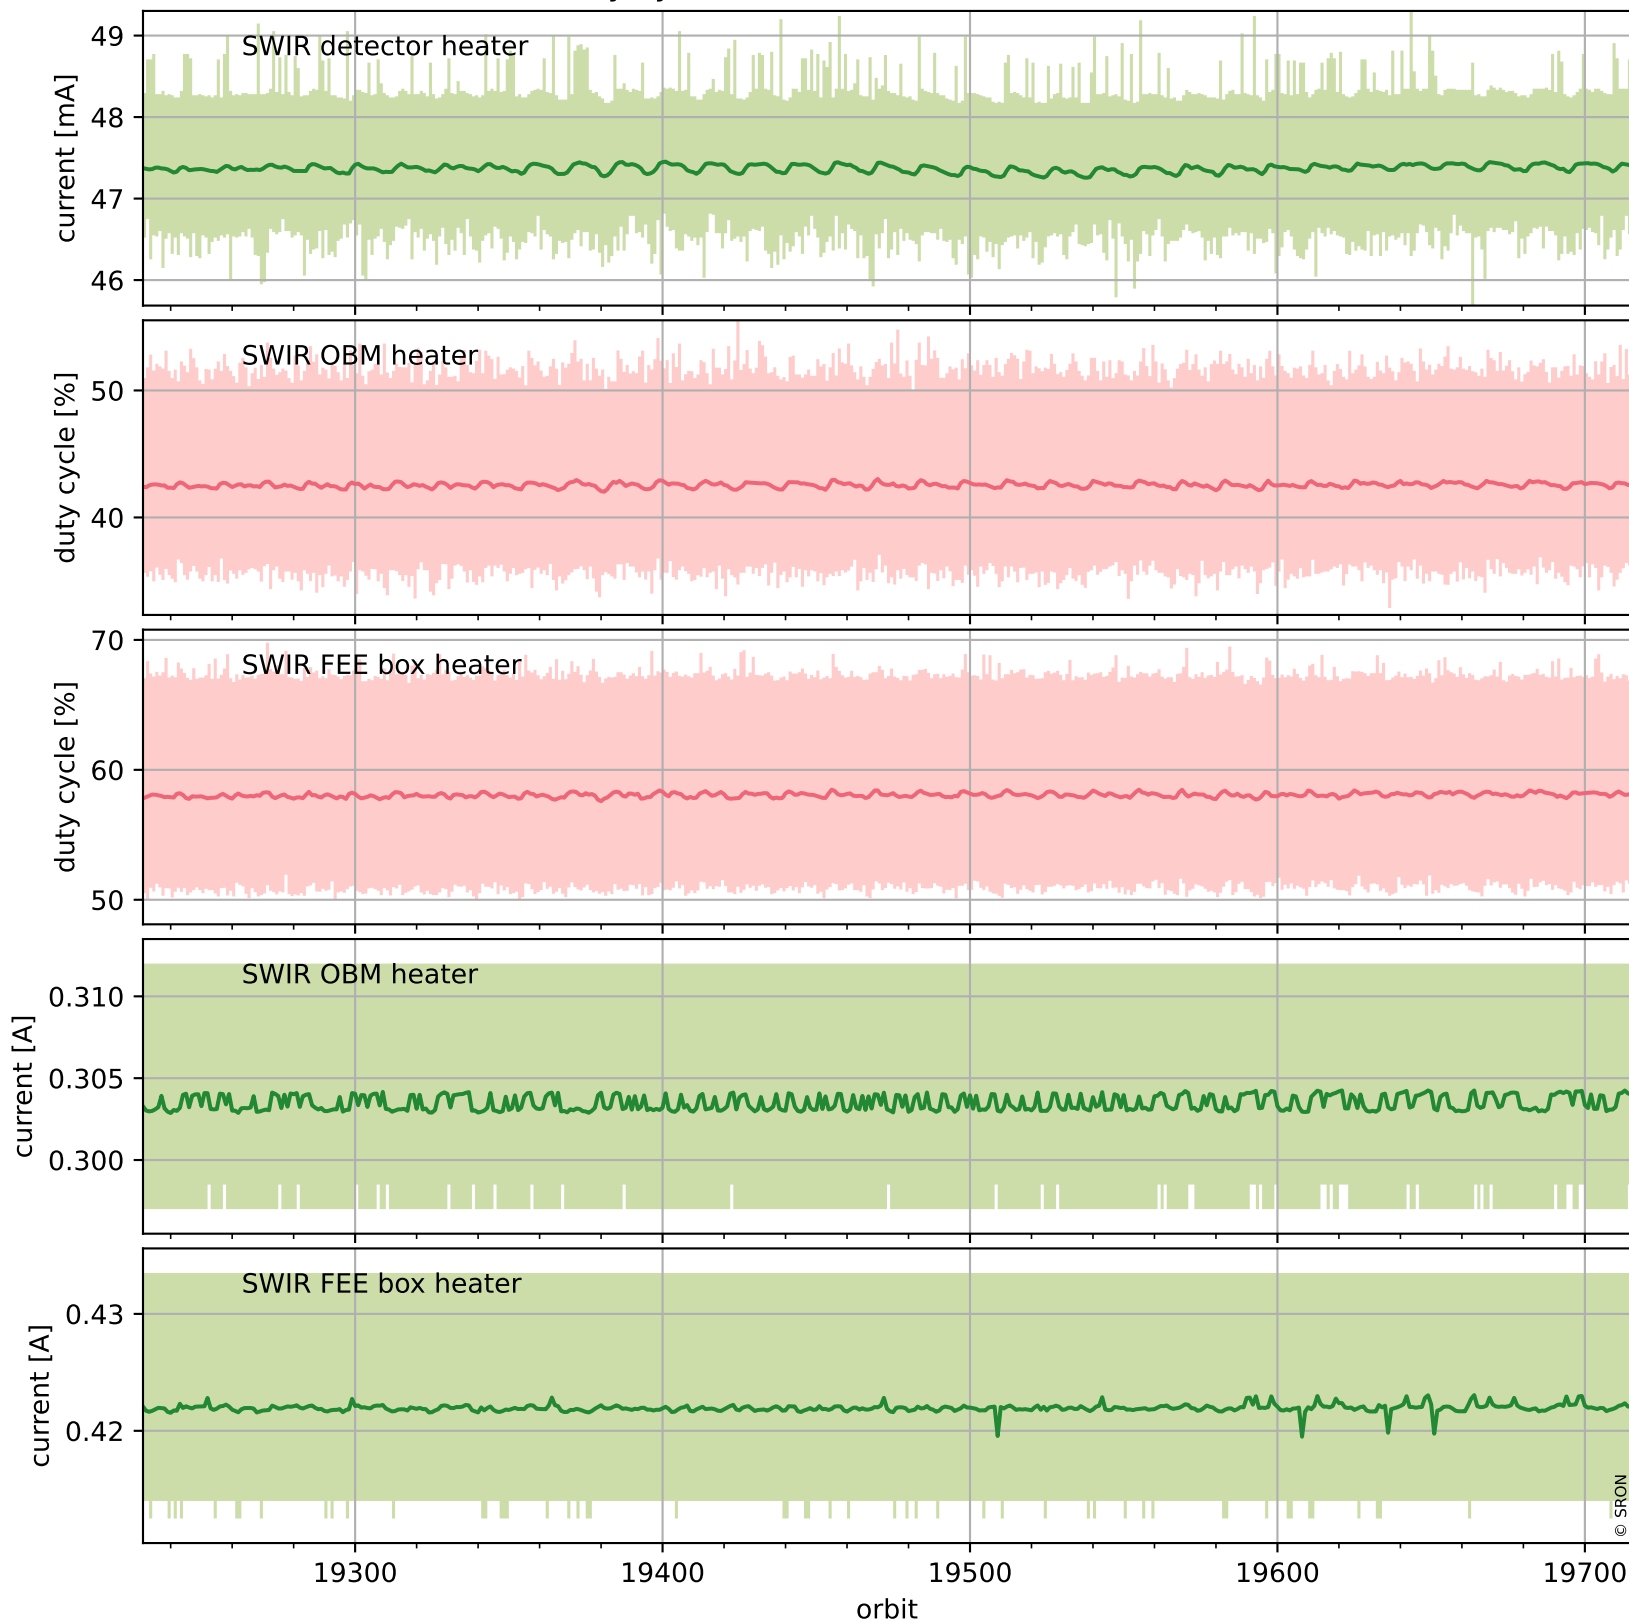

Tropomi SWIR housekeeping data

orbits : [19701, 19715]
coverage : 2021-08-02 / 2021-08-03
created : 2023-08-21T09:15:54

Temperature of sensors relevant for SWIR (one day)

Tropomi SWIR housekeeping data

orbits : [19231, 19715]
coverage : 2021-06-29 / 2021-08-03
created : 2023-08-21T09:15:55

Temperature of sensors relevant for SWIR (last month)

Tropomi SWIR housekeeping data

orbits : [19701, 19715]
coverage : 2021-08-02 / 2021-08-03
created : 2023-08-21T09:15:55

Current and duty cycle of 3 heaters relevant for SWIR (one day)

Tropomi SWIR housekeeping data

orbits : [19231, 19715]
coverage : 2021-06-29 / 2021-08-03
created : 2023-08-21T09:15:56

Current and duty cycle of 3 heaters relevant for SWIR (last month)

Tropomi SWIR housekeeping data

orbits : [19701, 19715]
coverage : 2021-08-02 / 2021-08-03
created : 2023-08-21T09:15:56

Temperature of sensors at the SWIR front-end electronics (one day)

Tropomi SWIR housekeeping data

orbits : [19231, 19715]
coverage : 2021-06-29 / 2021-08-03
created : 2023-08-21T09:15:56