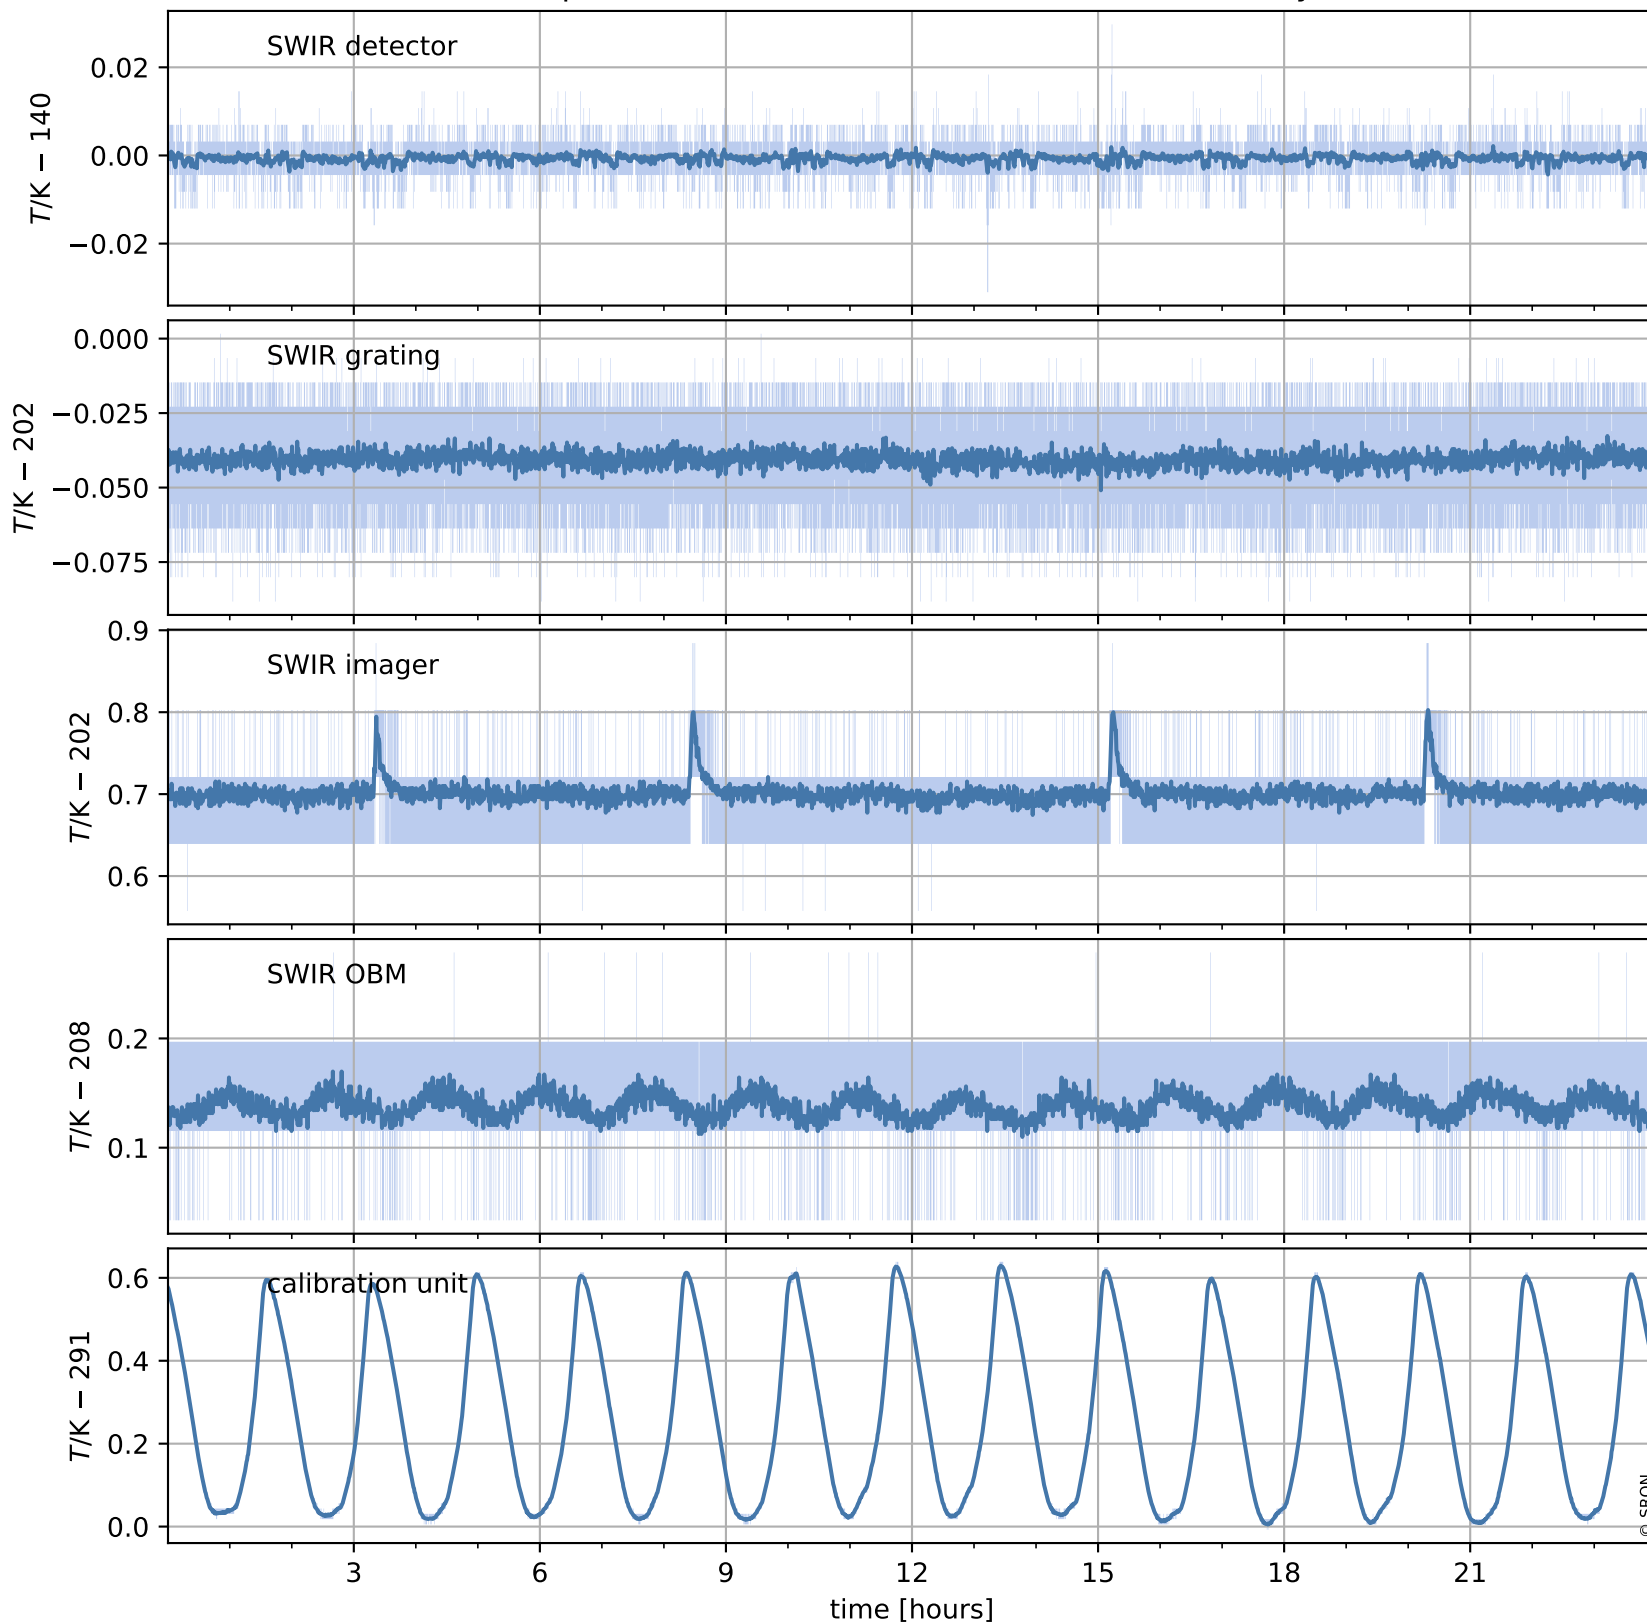

Tropomi SWIR housekeeping data

orbits : [19701, 19715]
coverage : 2021-08-02 / 2021-08-03
created : 2023-08-21T09:15:54

Temperature of sensors relevant for SWIR (one day)

Tropomi SWIR housekeeping data

orbits : [19231, 19715]
coverage : 2021-06-29 / 2021-08-03
created : 2023-08-21T09:15:55

Temperature of sensors relevant for SWIR (last month)

Tropomi SWIR housekeeping data

orbits : [19701, 19715]
coverage : 2021-08-02 / 2021-08-03
created : 2023-08-21T09:15:55

Current and duty cycle of 3 heaters relevant for SWIR (one day)

Tropomi SWIR housekeeping data

orbits : [19231, 19715]
coverage : 2021-06-29 / 2021-08-03
created : 2023-08-21T09:15:56

Current and duty cycle of 3 heaters relevant for SWIR (last month)

Tropomi SWIR housekeeping data