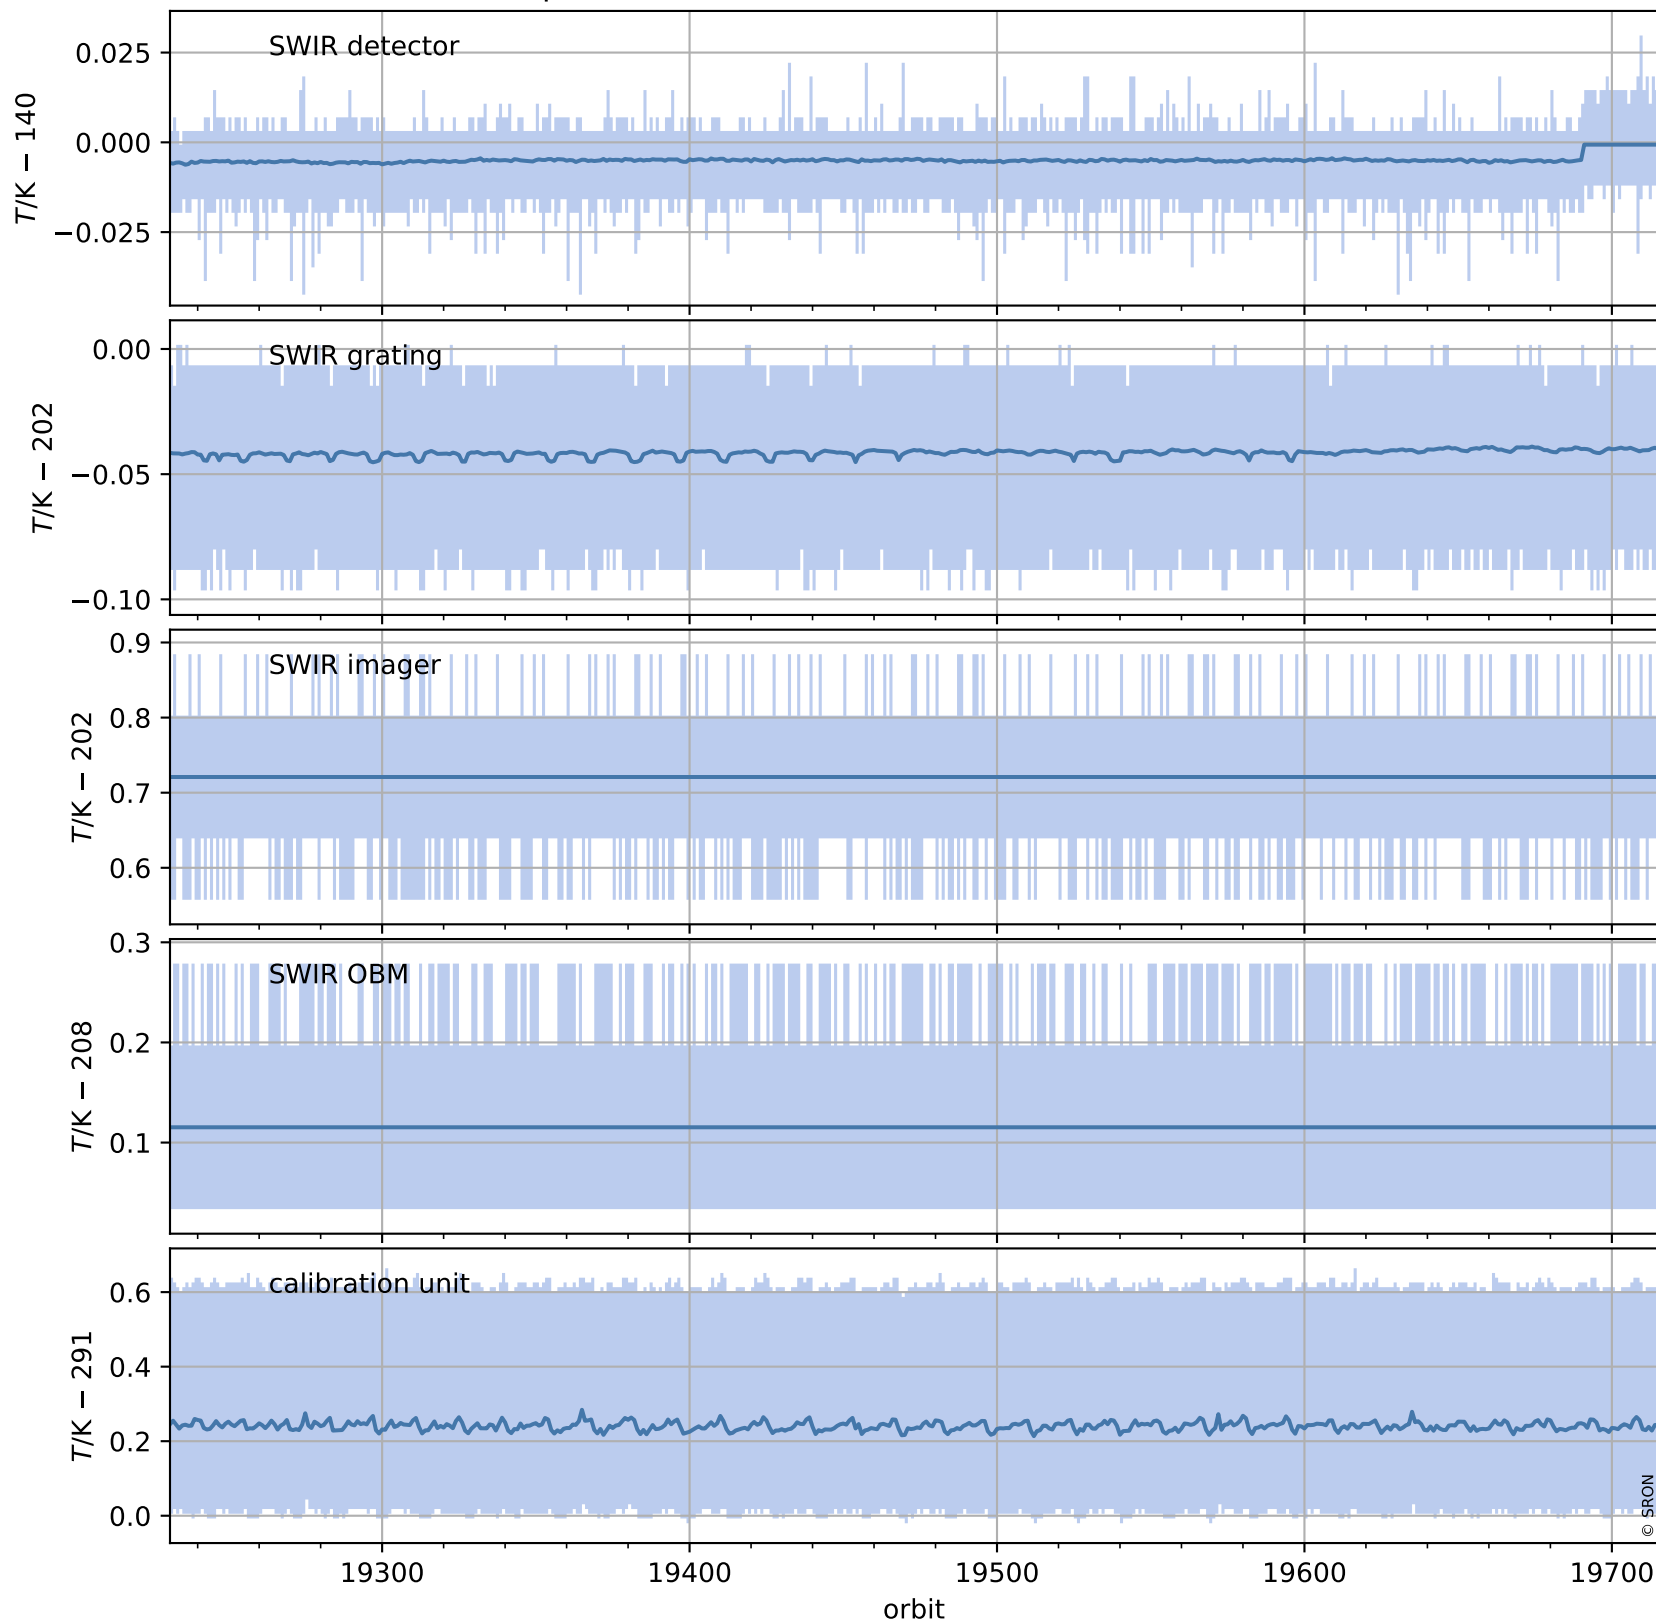

Tropomi SWIR housekeeping data

orbits : [19701, 19715]
coverage : 2021-08-02 / 2021-08-03
created : 2023-08-21T09:15:54

Temperature of sensors relevant for SWIR (one day)

Tropomi SWIR housekeeping data

orbits : [19231, 19715]
coverage : 2021-06-29 / 2021-08-03
created : 2023-08-21T09:15:55

Temperature of sensors relevant for SWIR (last month)

Tropomi SWIR housekeeping data

orbits : [19701, 19715]
coverage : 2021-08-02 / 2021-08-03
created : 2023-08-21T09:15:55

Current and duty cycle of 3 heaters relevant for SWIR (one day)

Tropomi SWIR housekeeping data

orbits : [19231, 19715]
coverage : 2021-06-29 / 2021-08-03
created : 2023-08-21T09:15:56

Current and duty cycle of 3 heaters relevant for SWIR (last month)

Tropomi SWIR housekeeping data

orbits : [19701, 19715]
coverage : 2021-08-02 / 2021-08-03
created : 2023-08-21T09:15:56

Temperature of sensors at the SWIR front-end electronics (one day)

Tropomi SWIR housekeeping data

orbits : [19231, 19715]
coverage : 2021-06-29 / 2021-08-03
created : 2023-08-21T09:15:56