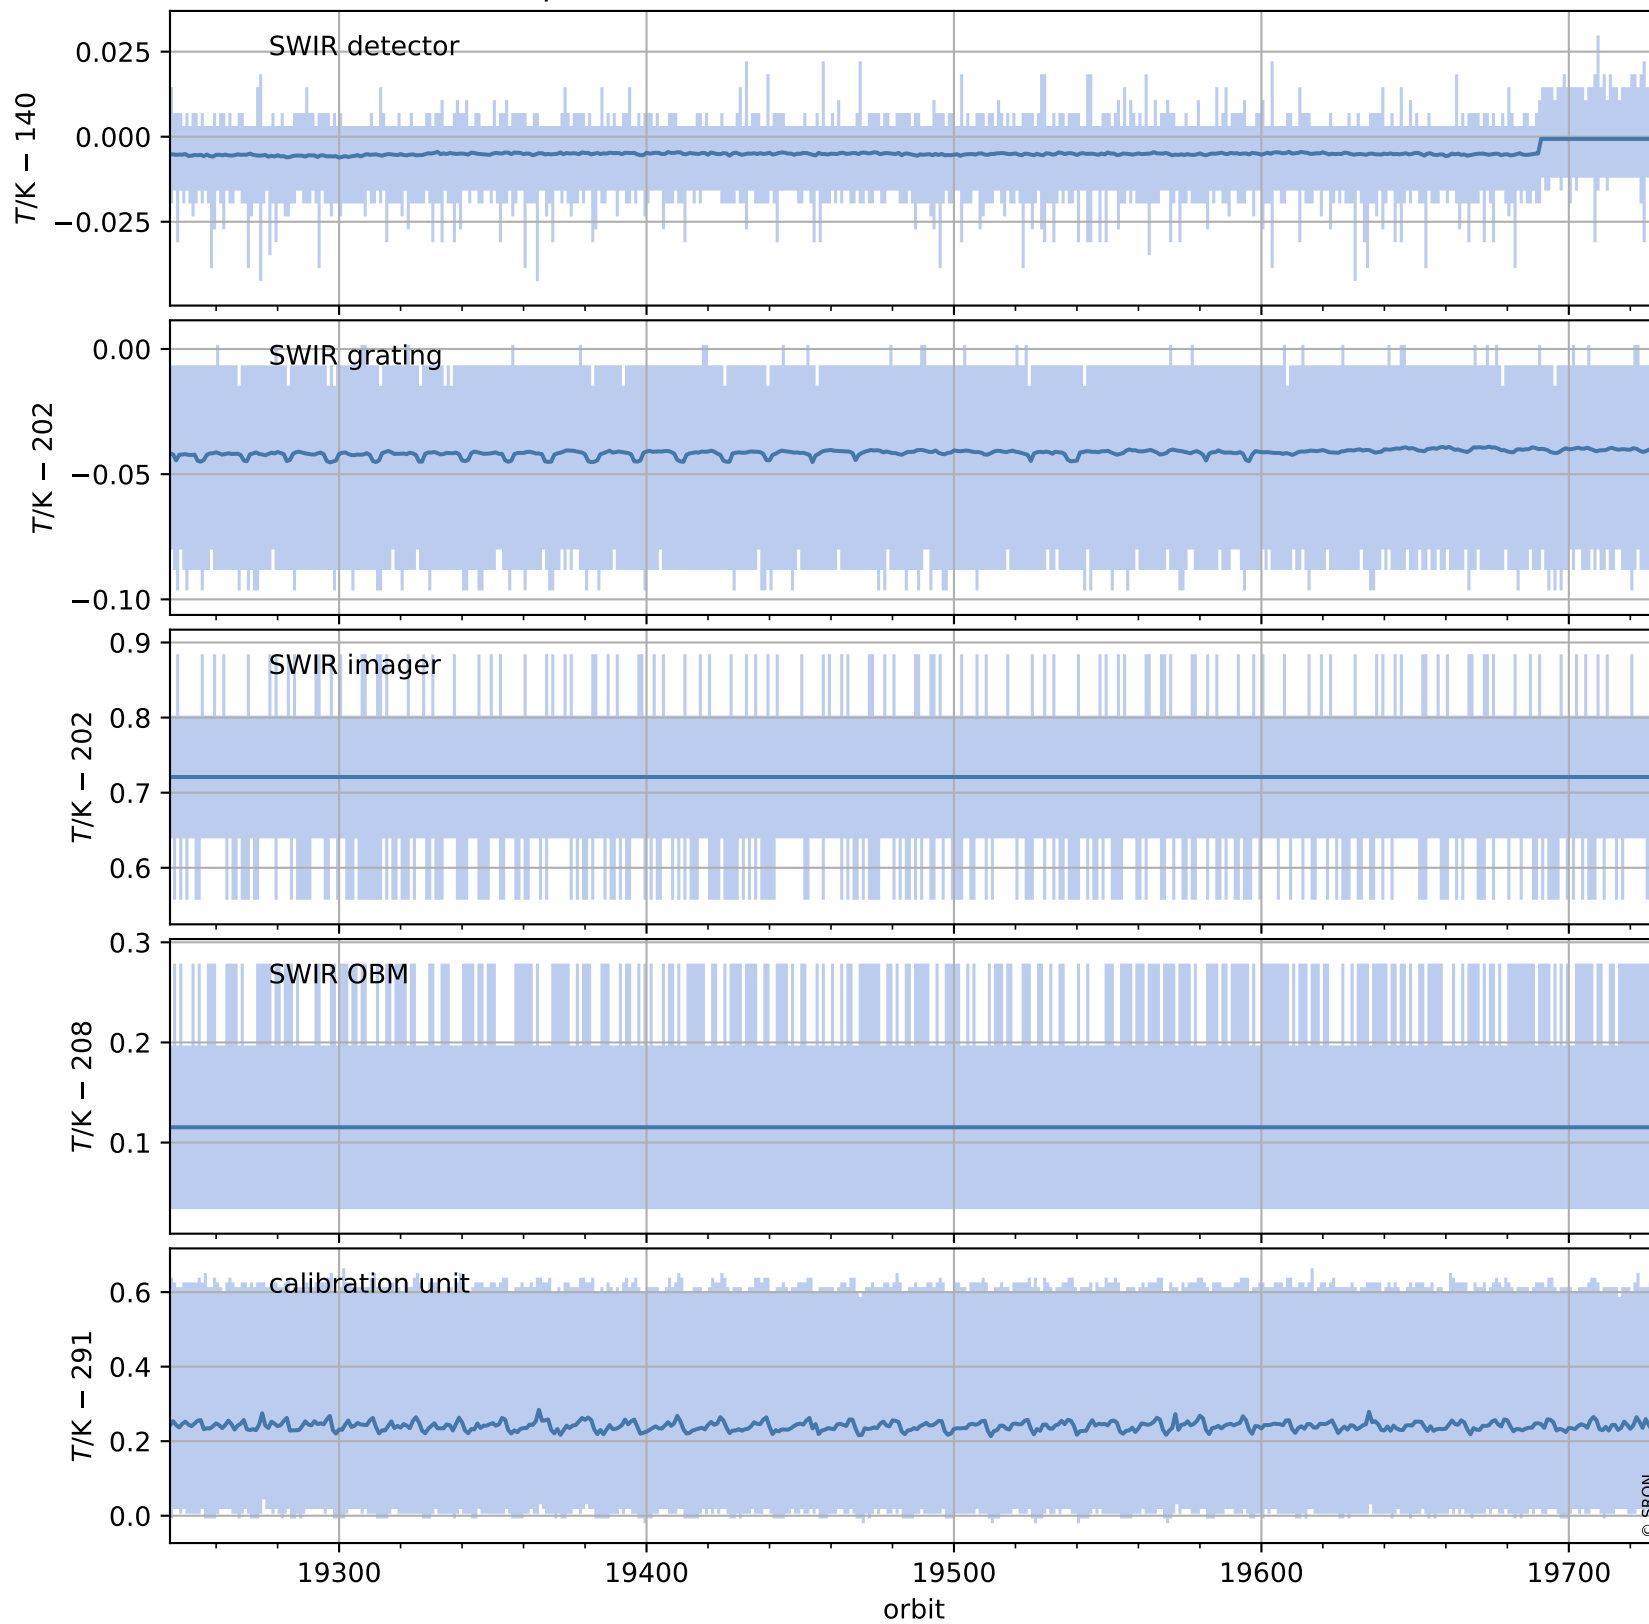

# Tropomi SWIR housekeeping data

orbits : [19716, 19729]  
coverage : 2021-08-03 / 2021-08-04  
created : 2023-08-21T09:15:57

## Temperature of sensors relevant for SWIR (one day)

# Tropomi SWIR housekeeping data

orbits : [19245, 19729]  
coverage : 2021-06-30 / 2021-08-04  
created : 2023-08-21T09:15:57

## Temperature of sensors relevant for SWIR (last month)