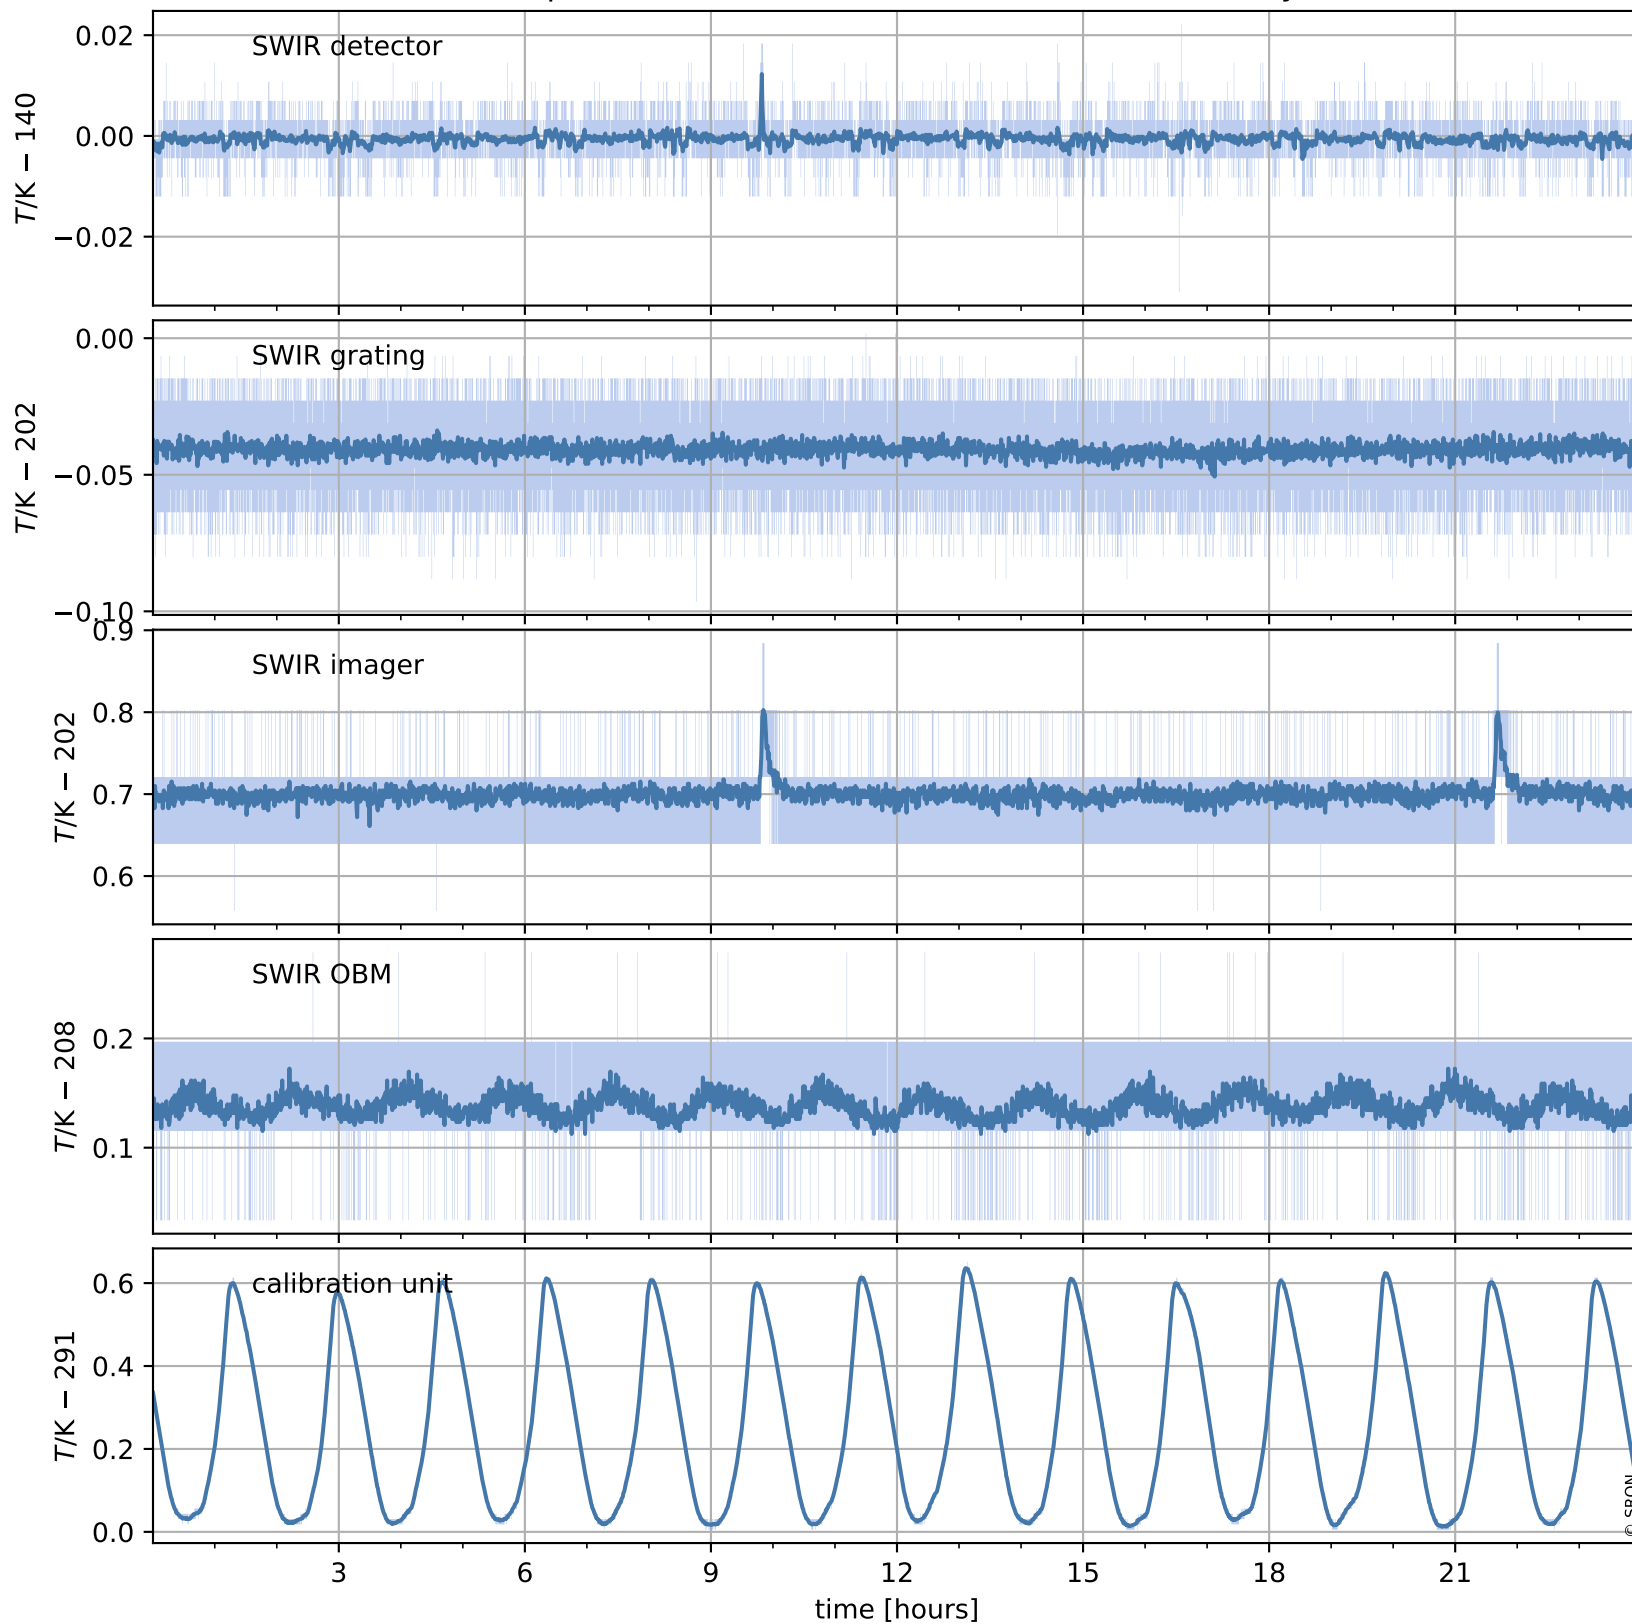

# Tropomi SWIR housekeeping data

orbits : [19716, 19729]  
coverage : 2021-08-03 / 2021-08-04  
created : 2023-08-21T09:15:57

## Temperature of sensors relevant for SWIR (one day)

## Temperature of sensors relevant for SWIR (last month)