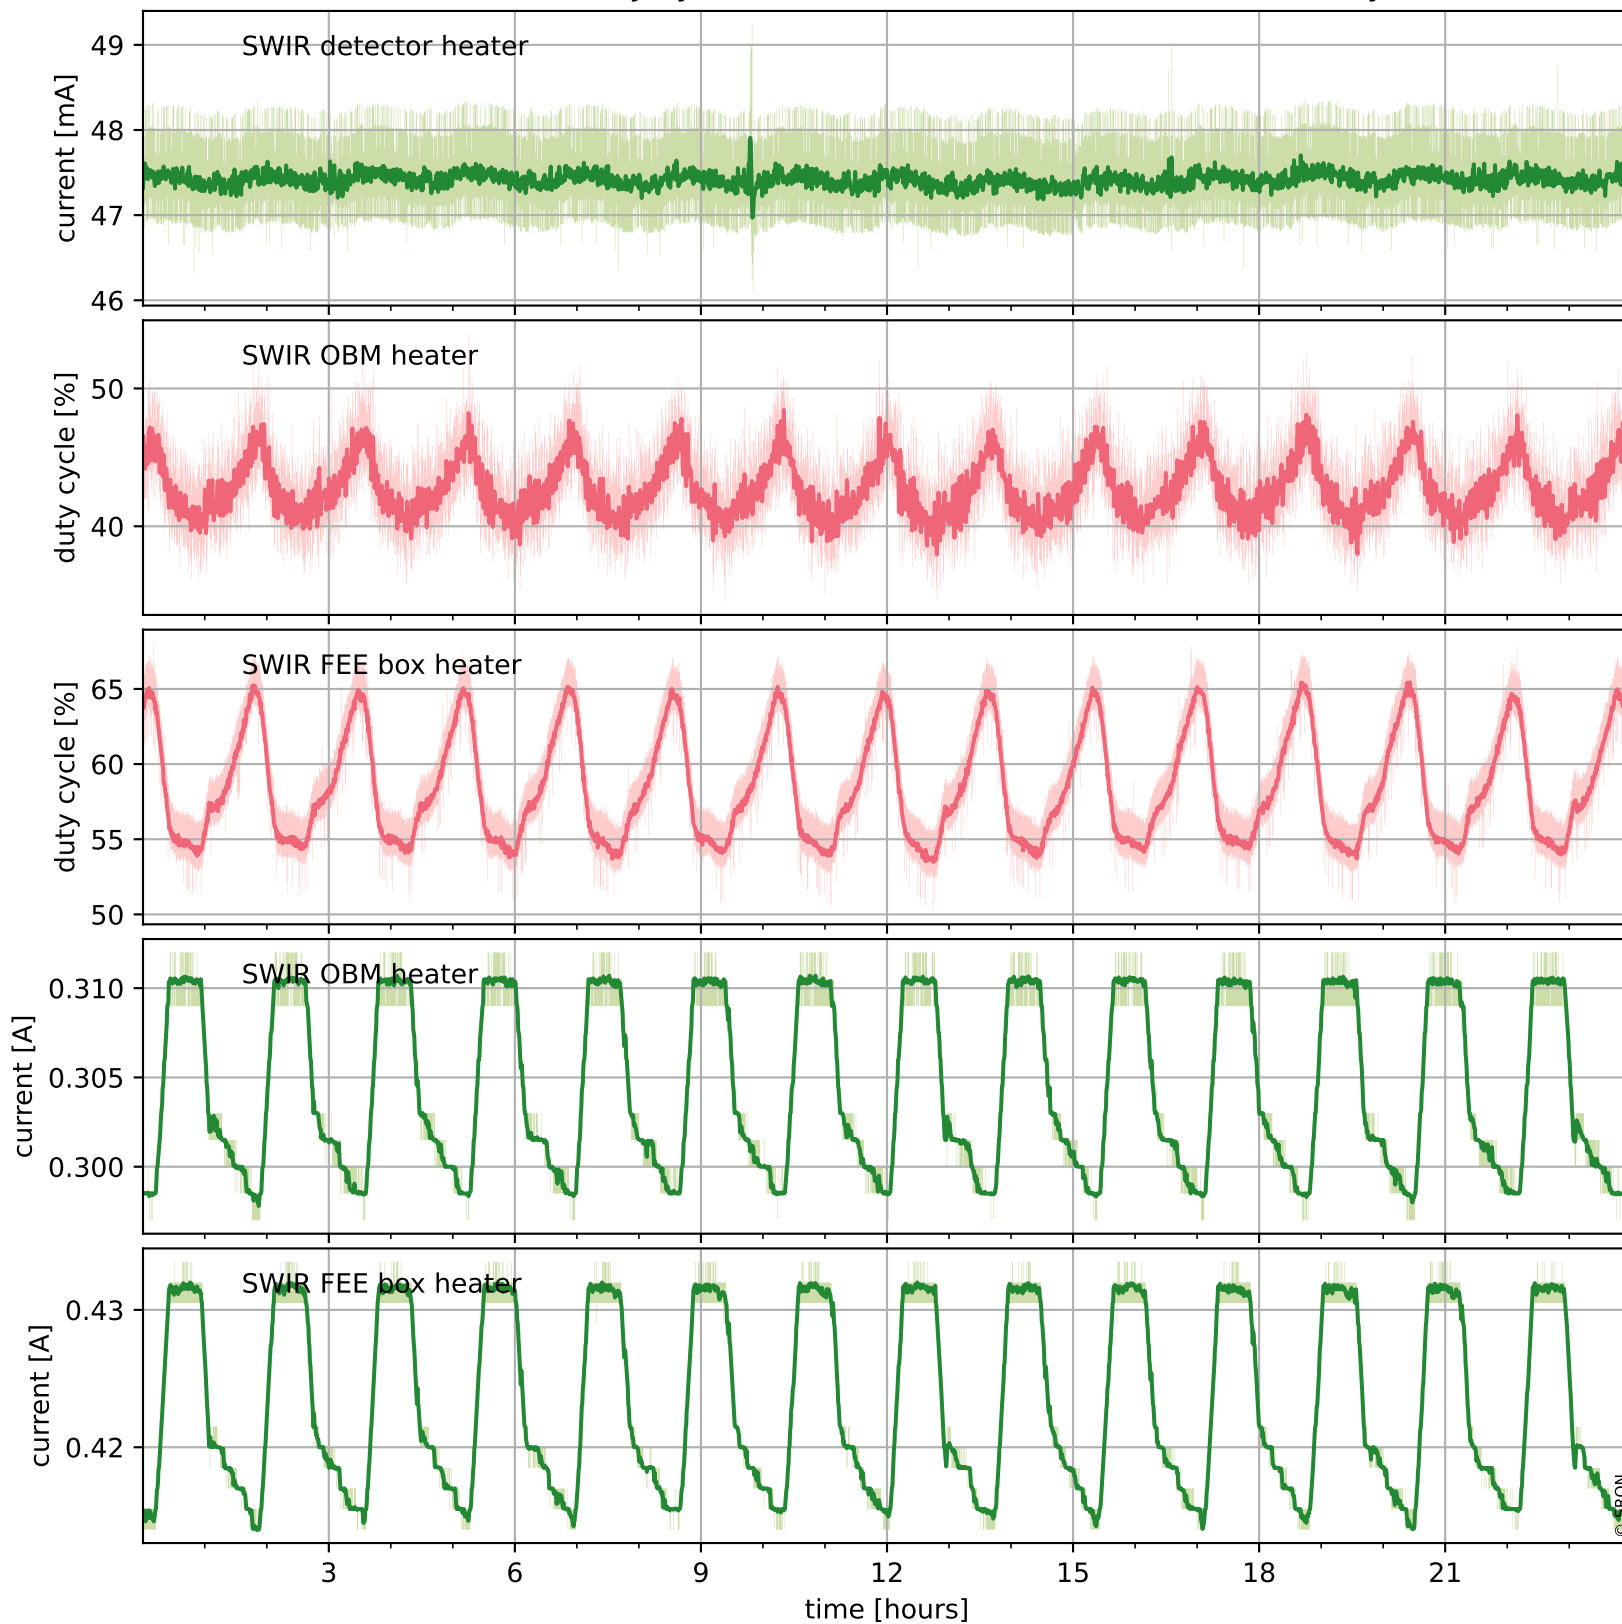

Tropomi SWIR housekeeping data

orbits : [19716, 19729]
coverage : 2021-08-03 / 2021-08-04
created : 2023-08-21T09:15:57

Current and duty cycle of 3 heaters relevant for SWIR (one day)