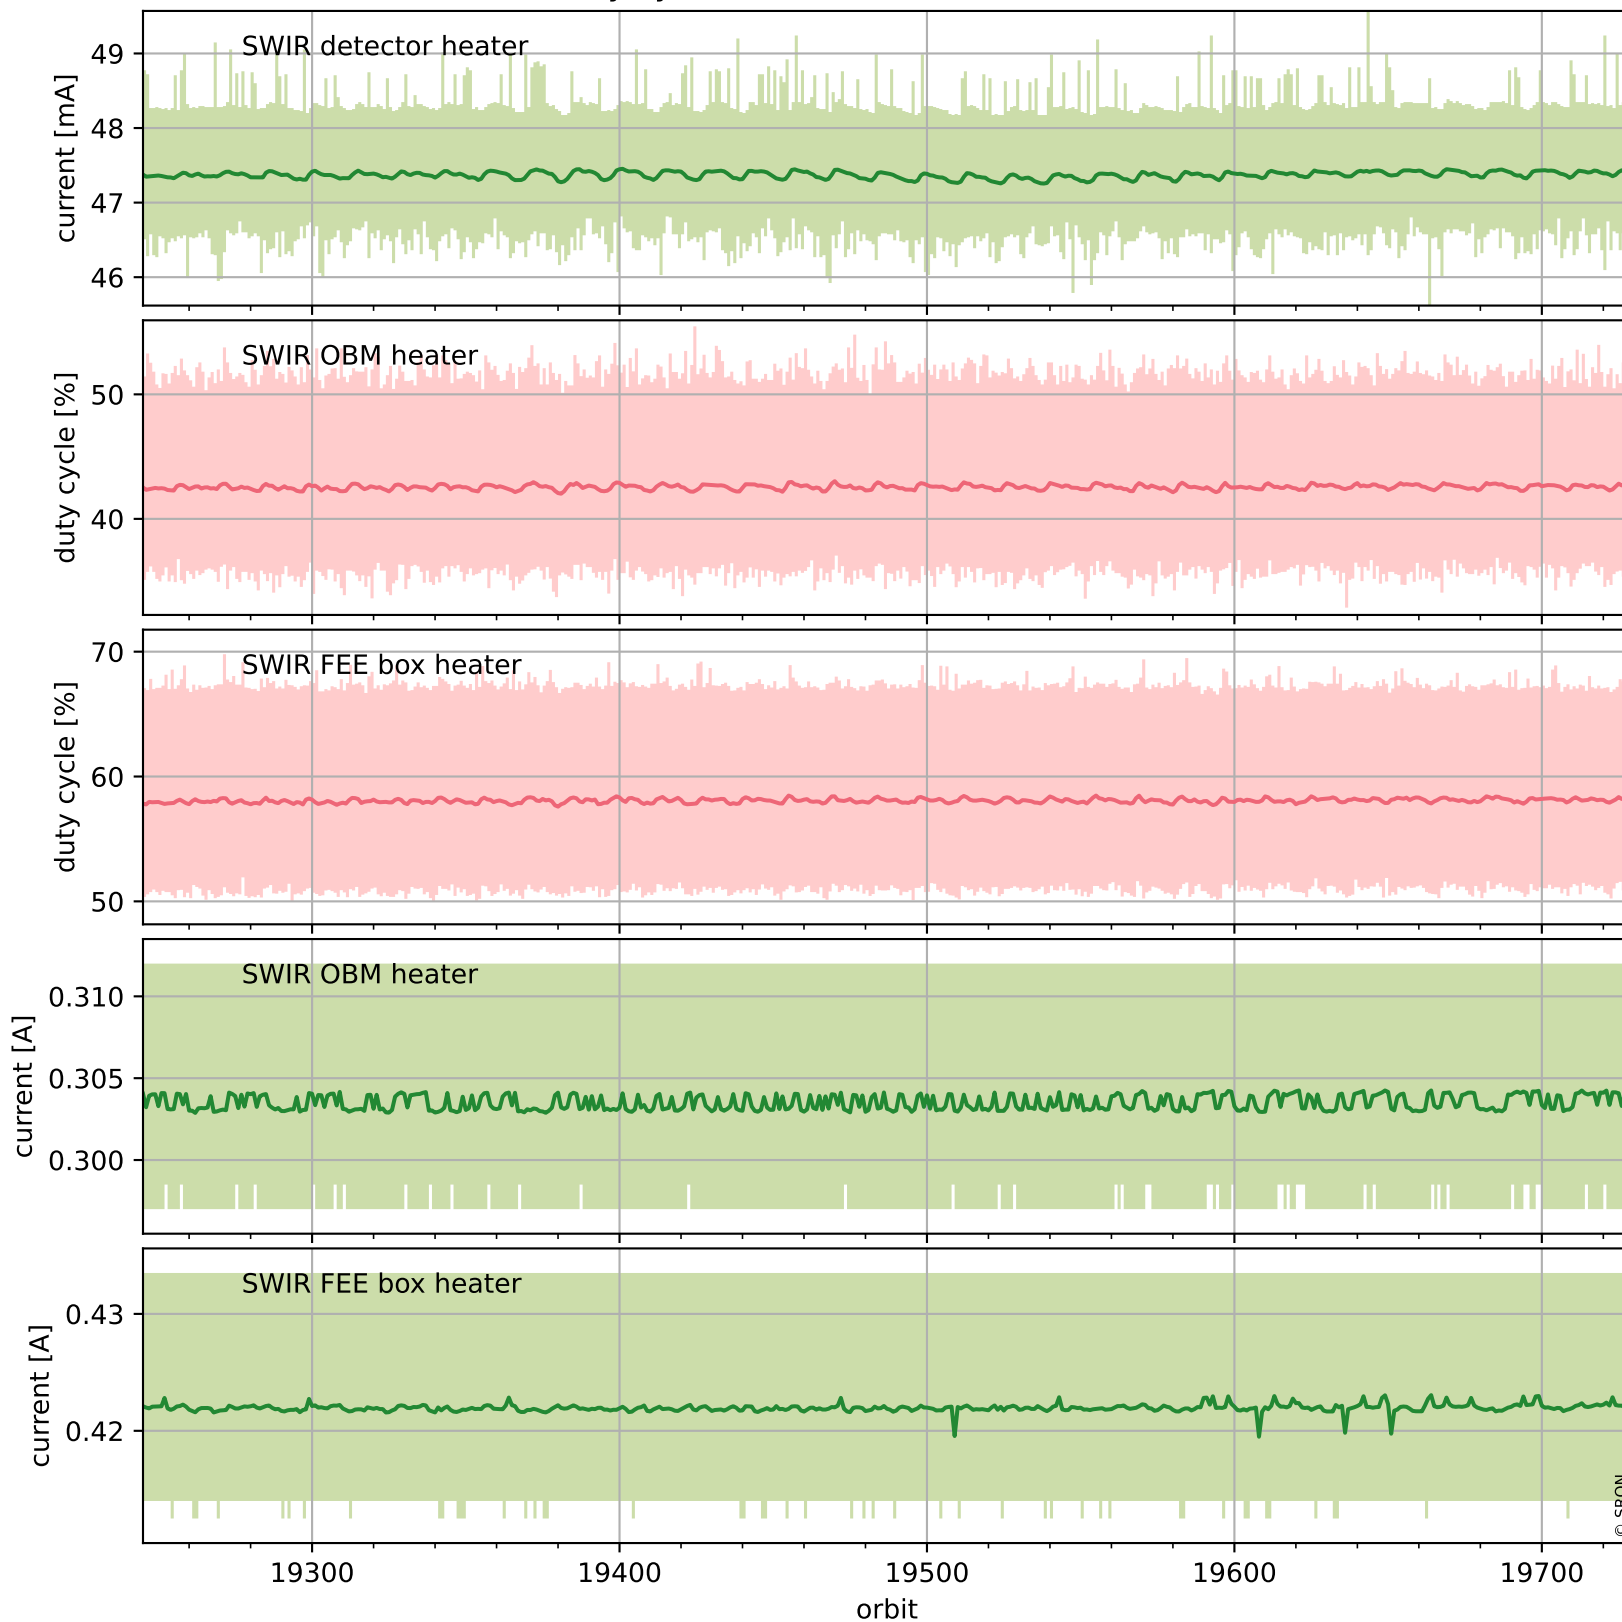

Tropomi SWIR housekeeping data

orbits : [19245, 19729]
coverage : 2021-06-30 / 2021-08-04
created : 2023-08-21T09:15:58

Current and duty cycle of 3 heaters relevant for SWIR (last month)