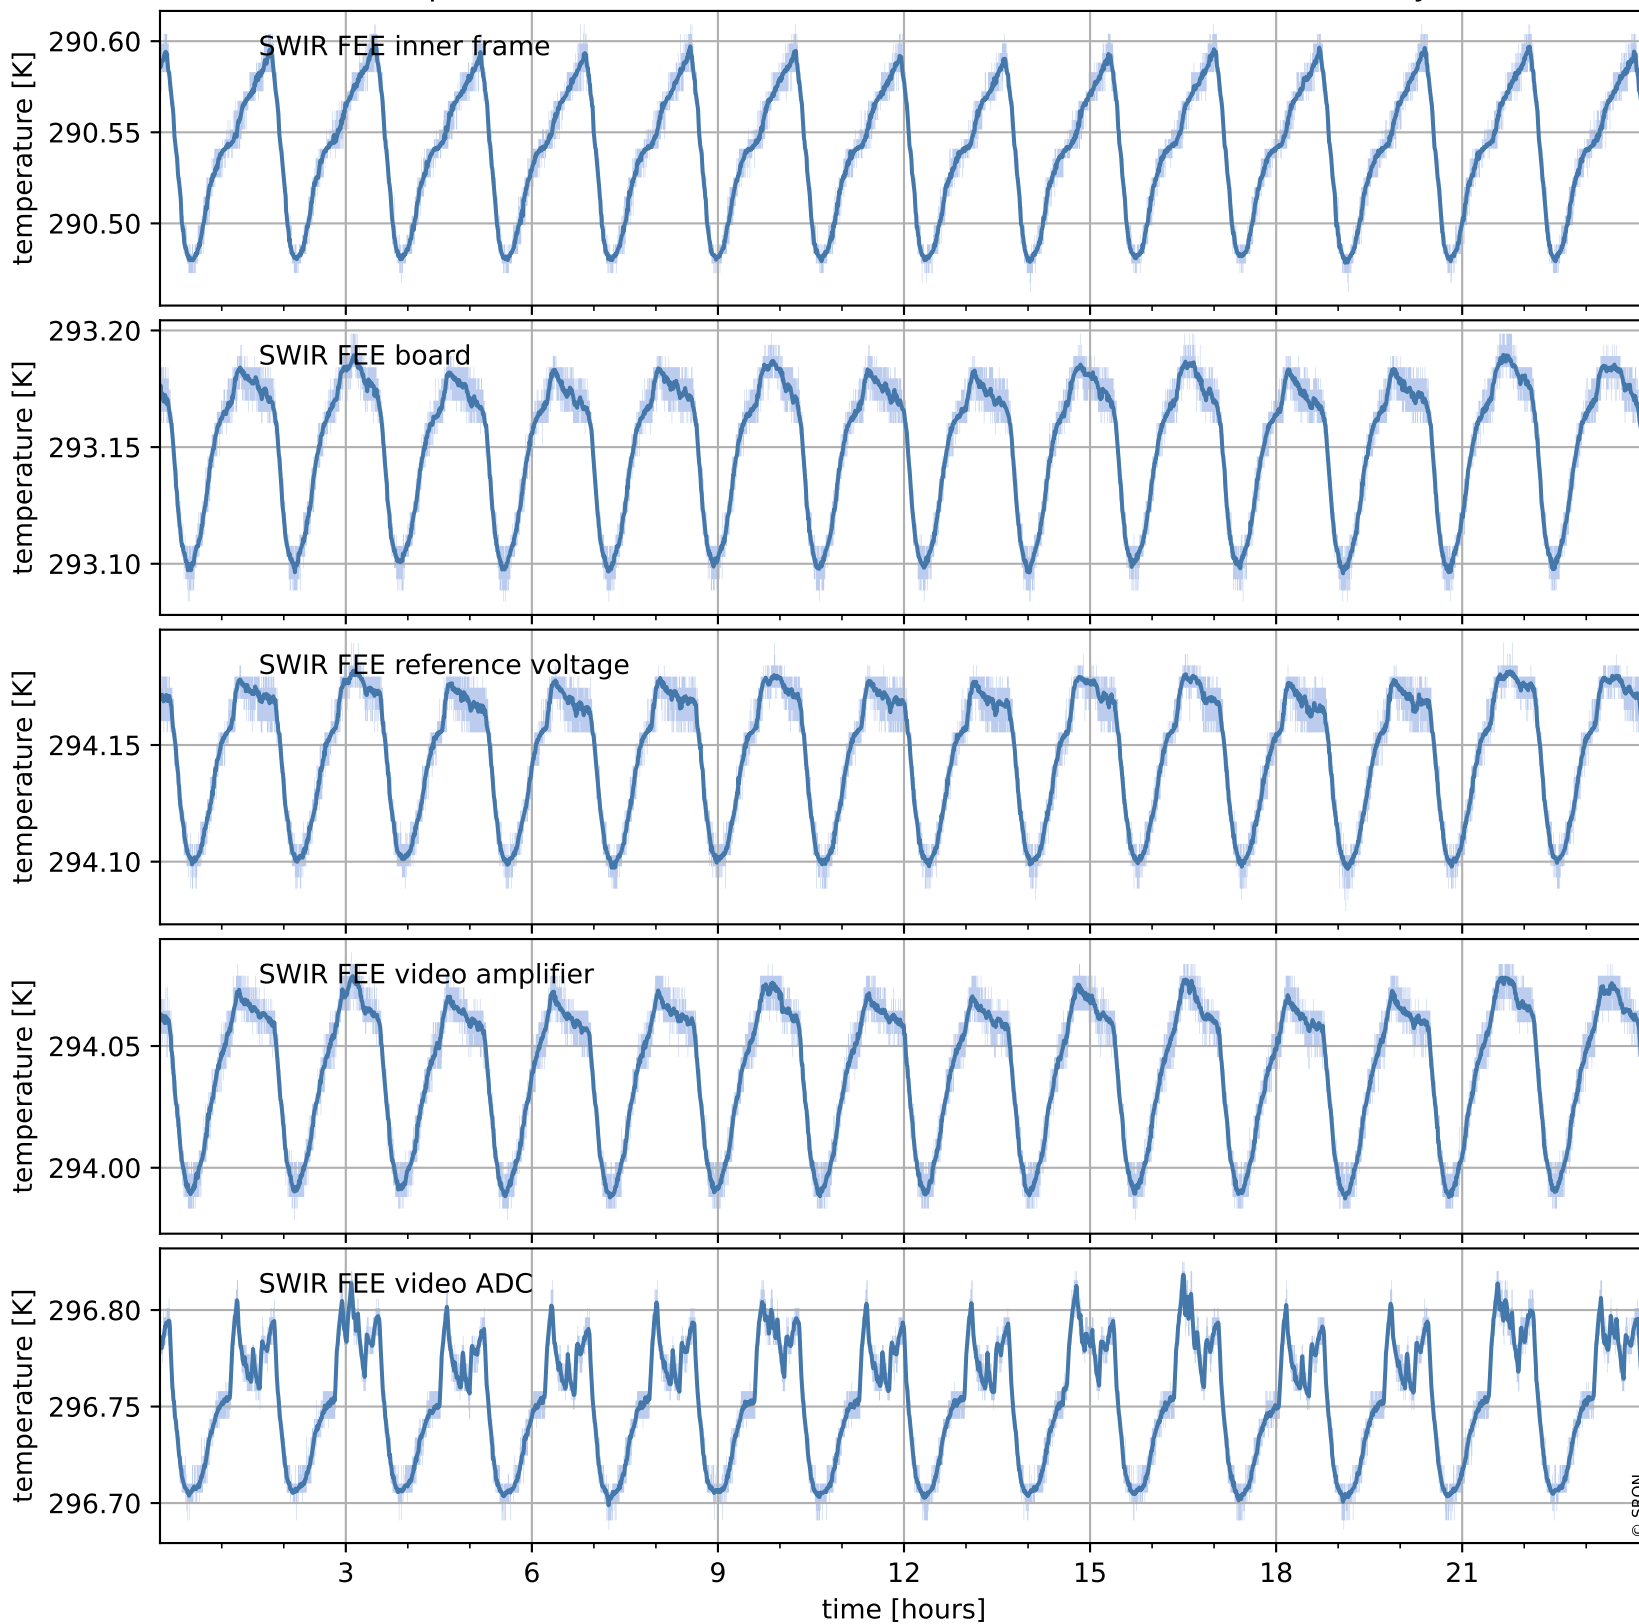

Tropomi SWIR housekeeping data

orbits : [19716, 19729]
coverage : 2021-08-03 / 2021-08-04
created : 2023-08-21T09:15:58

Temperature of sensors at the SWIR front-end electronics (one day)