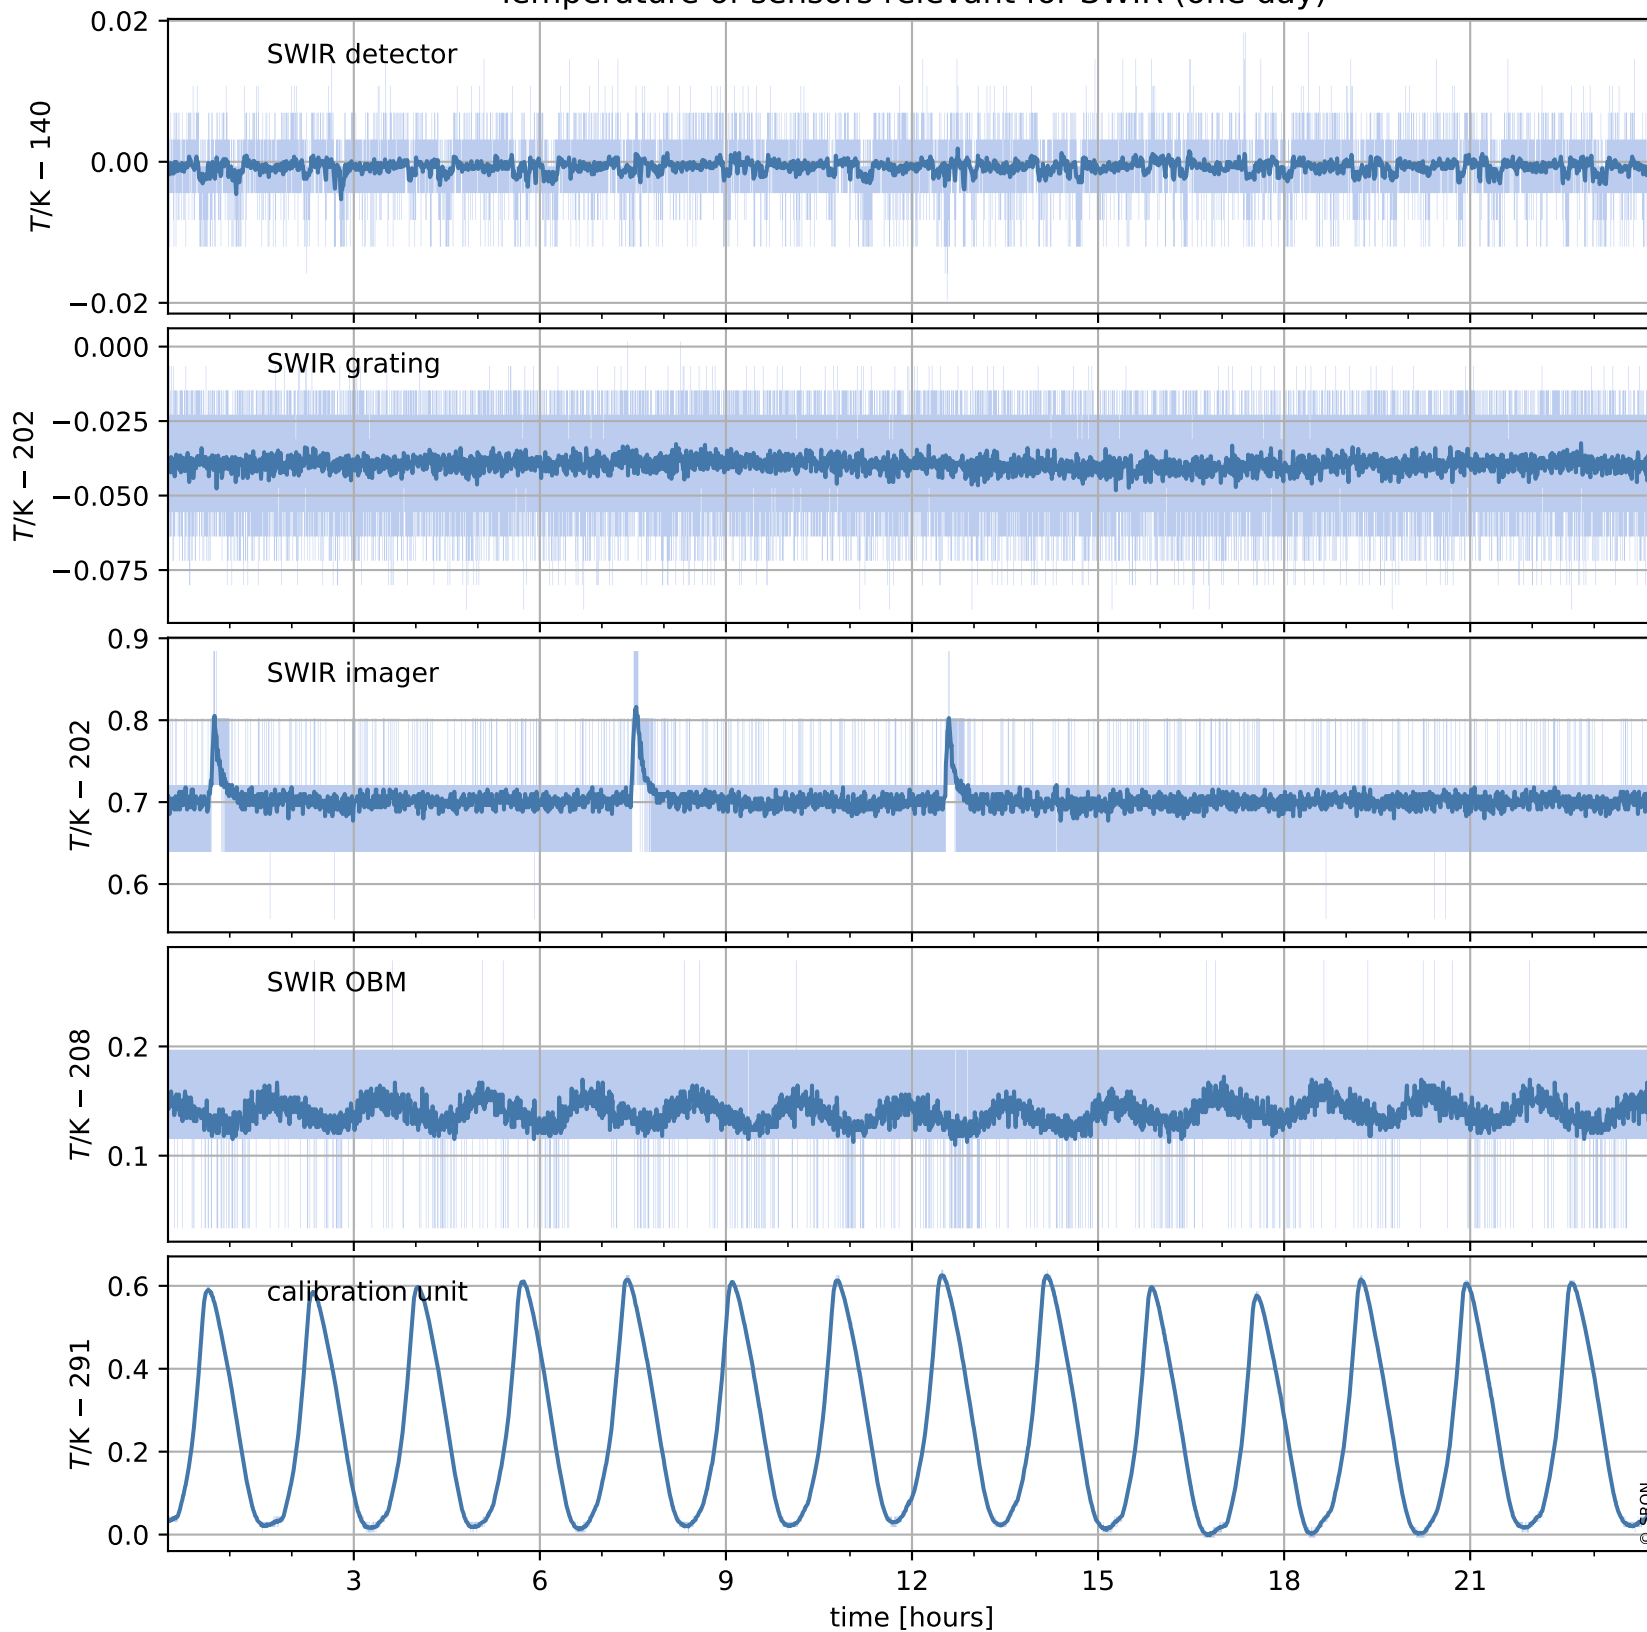

Tropomi SWIR housekeeping data

orbits : [19744, 19757]
coverage : 2021-08-05 / 2021-08-06
created : 2023-08-21T09:16:01

Temperature of sensors relevant for SWIR (one day)

Tropomi SWIR housekeeping data

orbits : [19273, 19757]
coverage : 2021-07-02 / 2021-08-06
created : 2023-08-21T09:16:02

Temperature of sensors relevant for SWIR (last month)

Tropomi SWIR housekeeping data

orbits : [19744, 19757]
coverage : 2021-08-05 / 2021-08-06
created : 2023-08-21T09:16:02

Current and duty cycle of 3 heaters relevant for SWIR (one day)

Tropomi SWIR housekeeping data

orbits : [19273, 19757]
coverage : 2021-07-02 / 2021-08-06
created : 2023-08-21T09:16:03

Current and duty cycle of 3 heaters relevant for SWIR (last month)

Tropomi SWIR housekeeping data