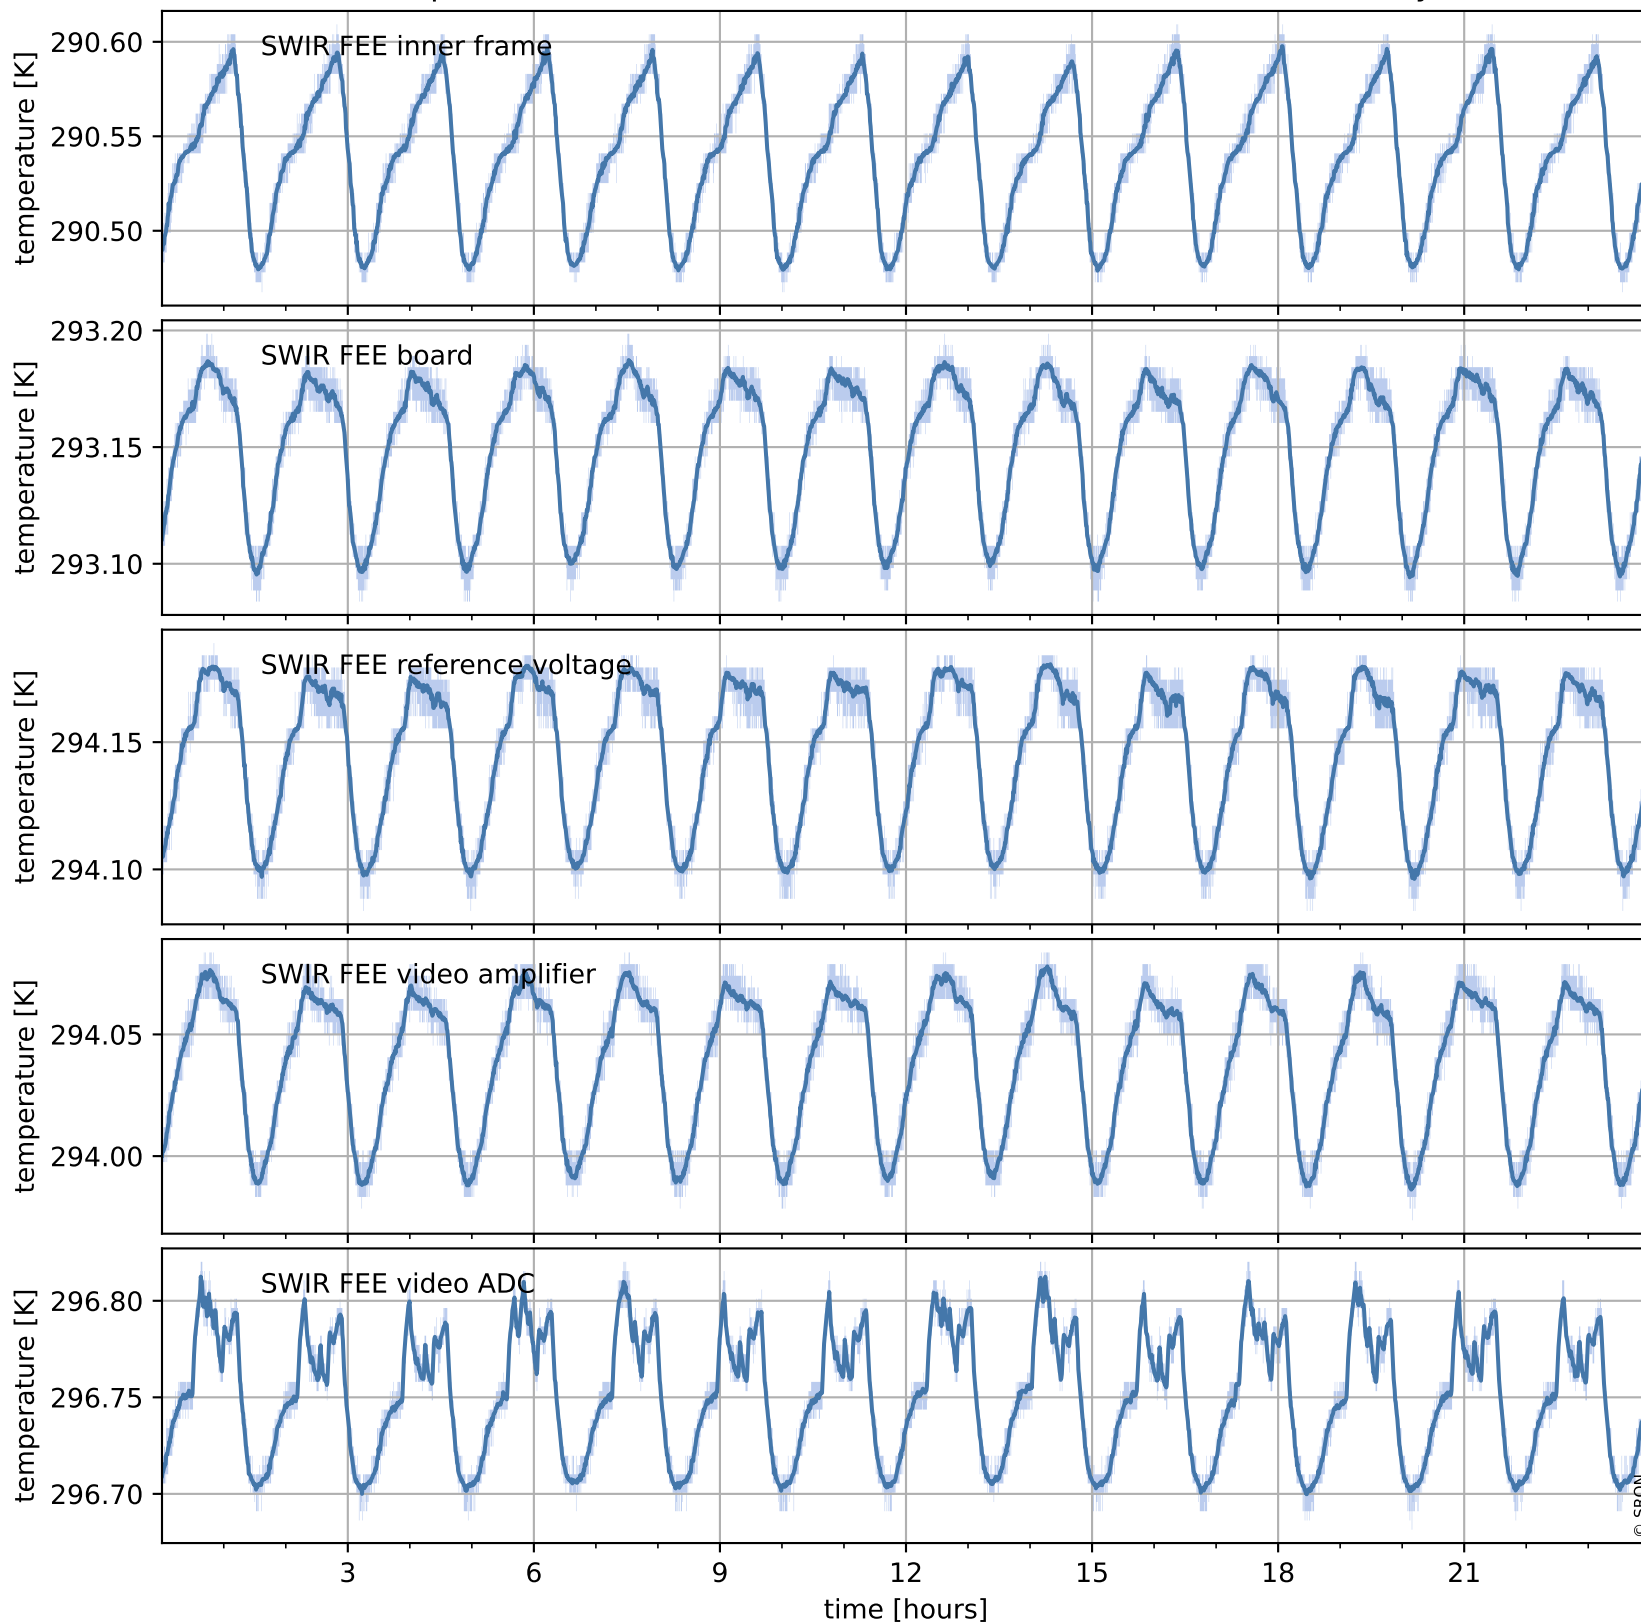

Tropomi SWIR housekeeping data

orbits : [19744, 19757]
coverage : 2021-08-05 / 2021-08-06
created : 2023-08-21T09:16:01

Temperature of sensors relevant for SWIR (one day)

Tropomi SWIR housekeeping data

orbits : [19273, 19757]
coverage : 2021-07-02 / 2021-08-06
created : 2023-08-21T09:16:02

Temperature of sensors relevant for SWIR (last month)

Tropomi SWIR housekeeping data

orbits : [19744, 19757]
coverage : 2021-08-05 / 2021-08-06
created : 2023-08-21T09:16:02

Current and duty cycle of 3 heaters relevant for SWIR (one day)

Tropomi SWIR housekeeping data

orbits : [19273, 19757]
coverage : 2021-07-02 / 2021-08-06
created : 2023-08-21T09:16:03

Current and duty cycle of 3 heaters relevant for SWIR (last month)

Tropomi SWIR housekeeping data

orbits : [19744, 19757]
coverage : 2021-08-05 / 2021-08-06
created : 2023-08-21T09:16:03

Temperature of sensors at the SWIR front-end electronics (one day)

Tropomi SWIR housekeeping data

orbits : [19273, 19757]
coverage : 2021-07-02 / 2021-08-06
created : 2023-08-21T09:16:03