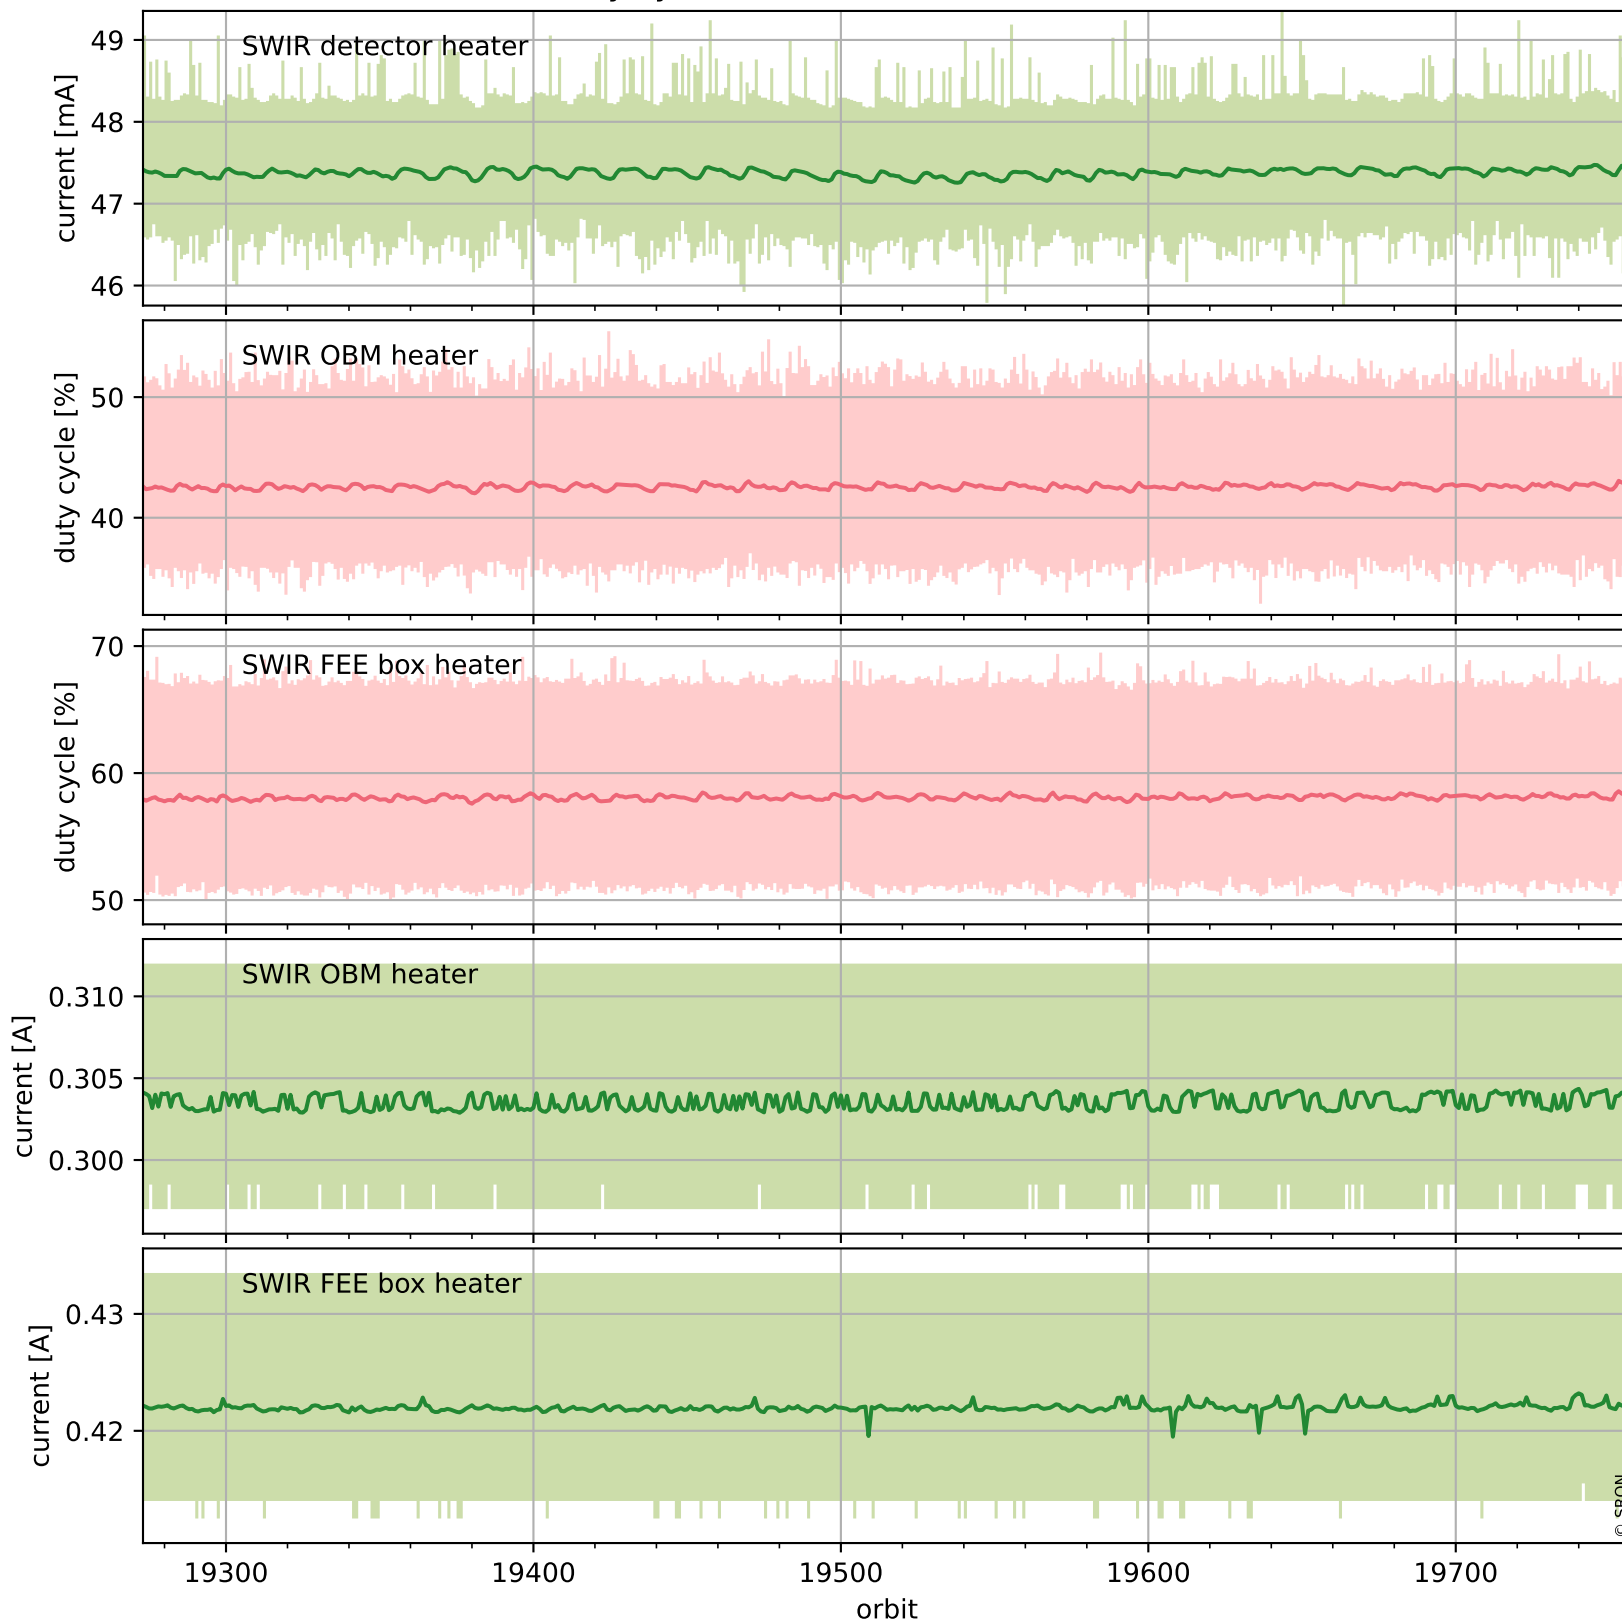

Tropomi SWIR housekeeping data

orbits : [19744, 19757]
coverage : 2021-08-05 / 2021-08-06
created : 2023-08-21T09:16:01

Temperature of sensors relevant for SWIR (one day)

Tropomi SWIR housekeeping data

orbits : [19273, 19757]
coverage : 2021-07-02 / 2021-08-06
created : 2023-08-21T09:16:02

Temperature of sensors relevant for SWIR (last month)

Tropomi SWIR housekeeping data

orbits : [19744, 19757]
coverage : 2021-08-05 / 2021-08-06
created : 2023-08-21T09:16:02

Current and duty cycle of 3 heaters relevant for SWIR (one day)

Tropomi SWIR housekeeping data

orbits : [19273, 19757]
coverage : 2021-07-02 / 2021-08-06
created : 2023-08-21T09:16:03

Current and duty cycle of 3 heaters relevant for SWIR (last month)

Tropomi SWIR housekeeping data

orbits : [19744, 19757]
coverage : 2021-08-05 / 2021-08-06
created : 2023-08-21T09:16:03

Temperature of sensors at the SWIR front-end electronics (one day)

Tropomi SWIR housekeeping data

orbits : [19273, 19757]
coverage : 2021-07-02 / 2021-08-06
created : 2023-08-21T09:16:03