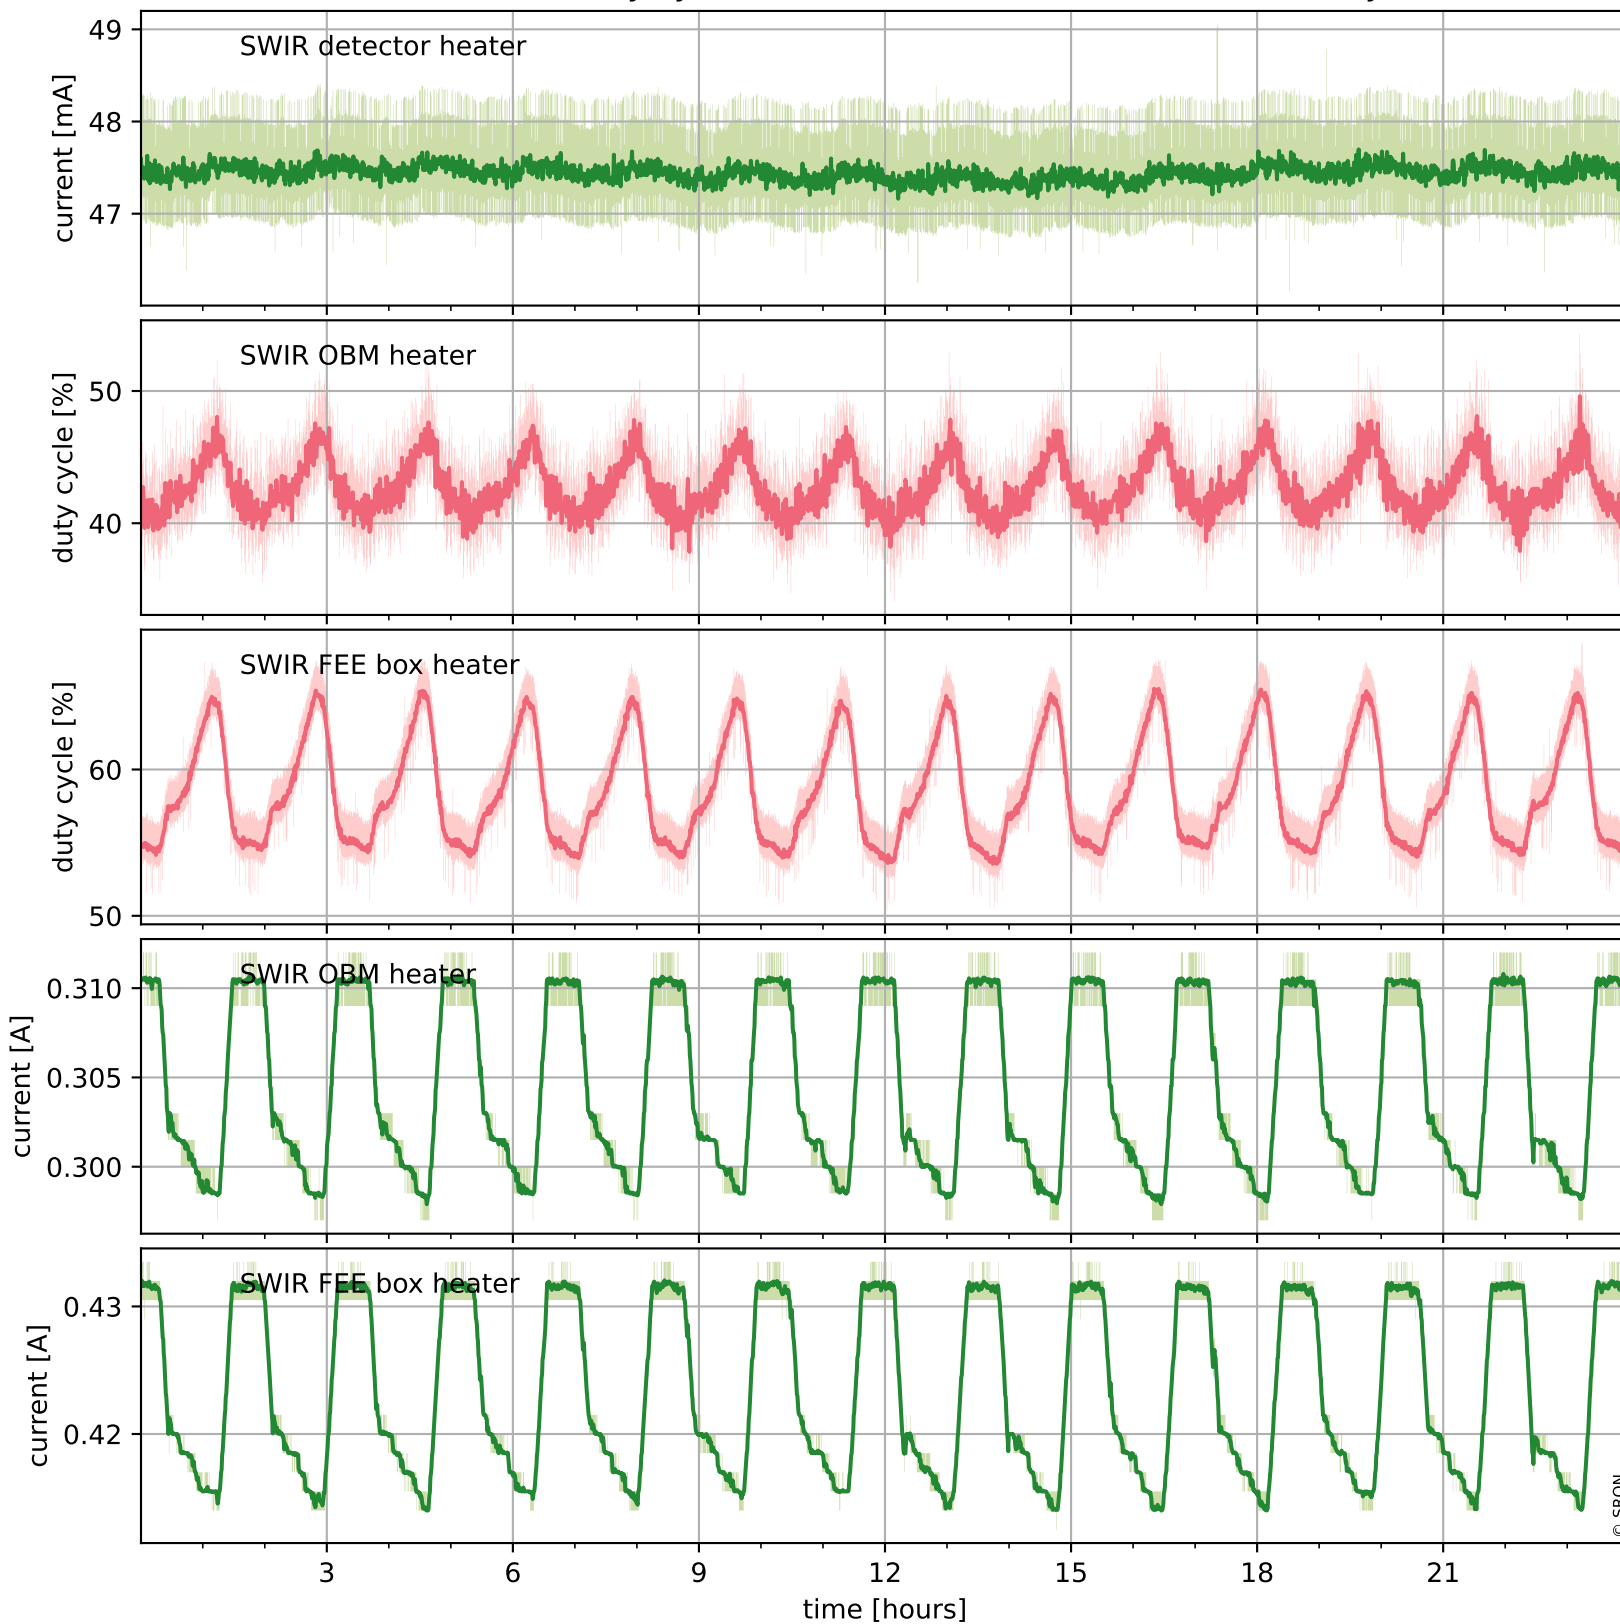

Tropomi SWIR housekeeping data

orbits : [19744, 19757]
coverage : 2021-08-05 / 2021-08-06
created : 2023-08-21T09:16:01

Temperature of sensors relevant for SWIR (one day)

Tropomi SWIR housekeeping data

orbits : [19273, 19757]
coverage : 2021-07-02 / 2021-08-06
created : 2023-08-21T09:16:02

Temperature of sensors relevant for SWIR (last month)

Tropomi SWIR housekeeping data

orbits : [19744, 19757]
coverage : 2021-08-05 / 2021-08-06
created : 2023-08-21T09:16:02

Current and duty cycle of 3 heaters relevant for SWIR (one day)

Tropomi SWIR housekeeping data

orbits : [19273, 19757]
coverage : 2021-07-02 / 2021-08-06
created : 2023-08-21T09:16:03

Current and duty cycle of 3 heaters relevant for SWIR (last month)

Tropomi SWIR housekeeping data

orbits : [19744, 19757]
coverage : 2021-08-05 / 2021-08-06
created : 2023-08-21T09:16:03

Temperature of sensors at the SWIR front-end electronics (one day)

Tropomi SWIR housekeeping data

orbits : [19273, 19757]
coverage : 2021-07-02 / 2021-08-06
created : 2023-08-21T09:16:03