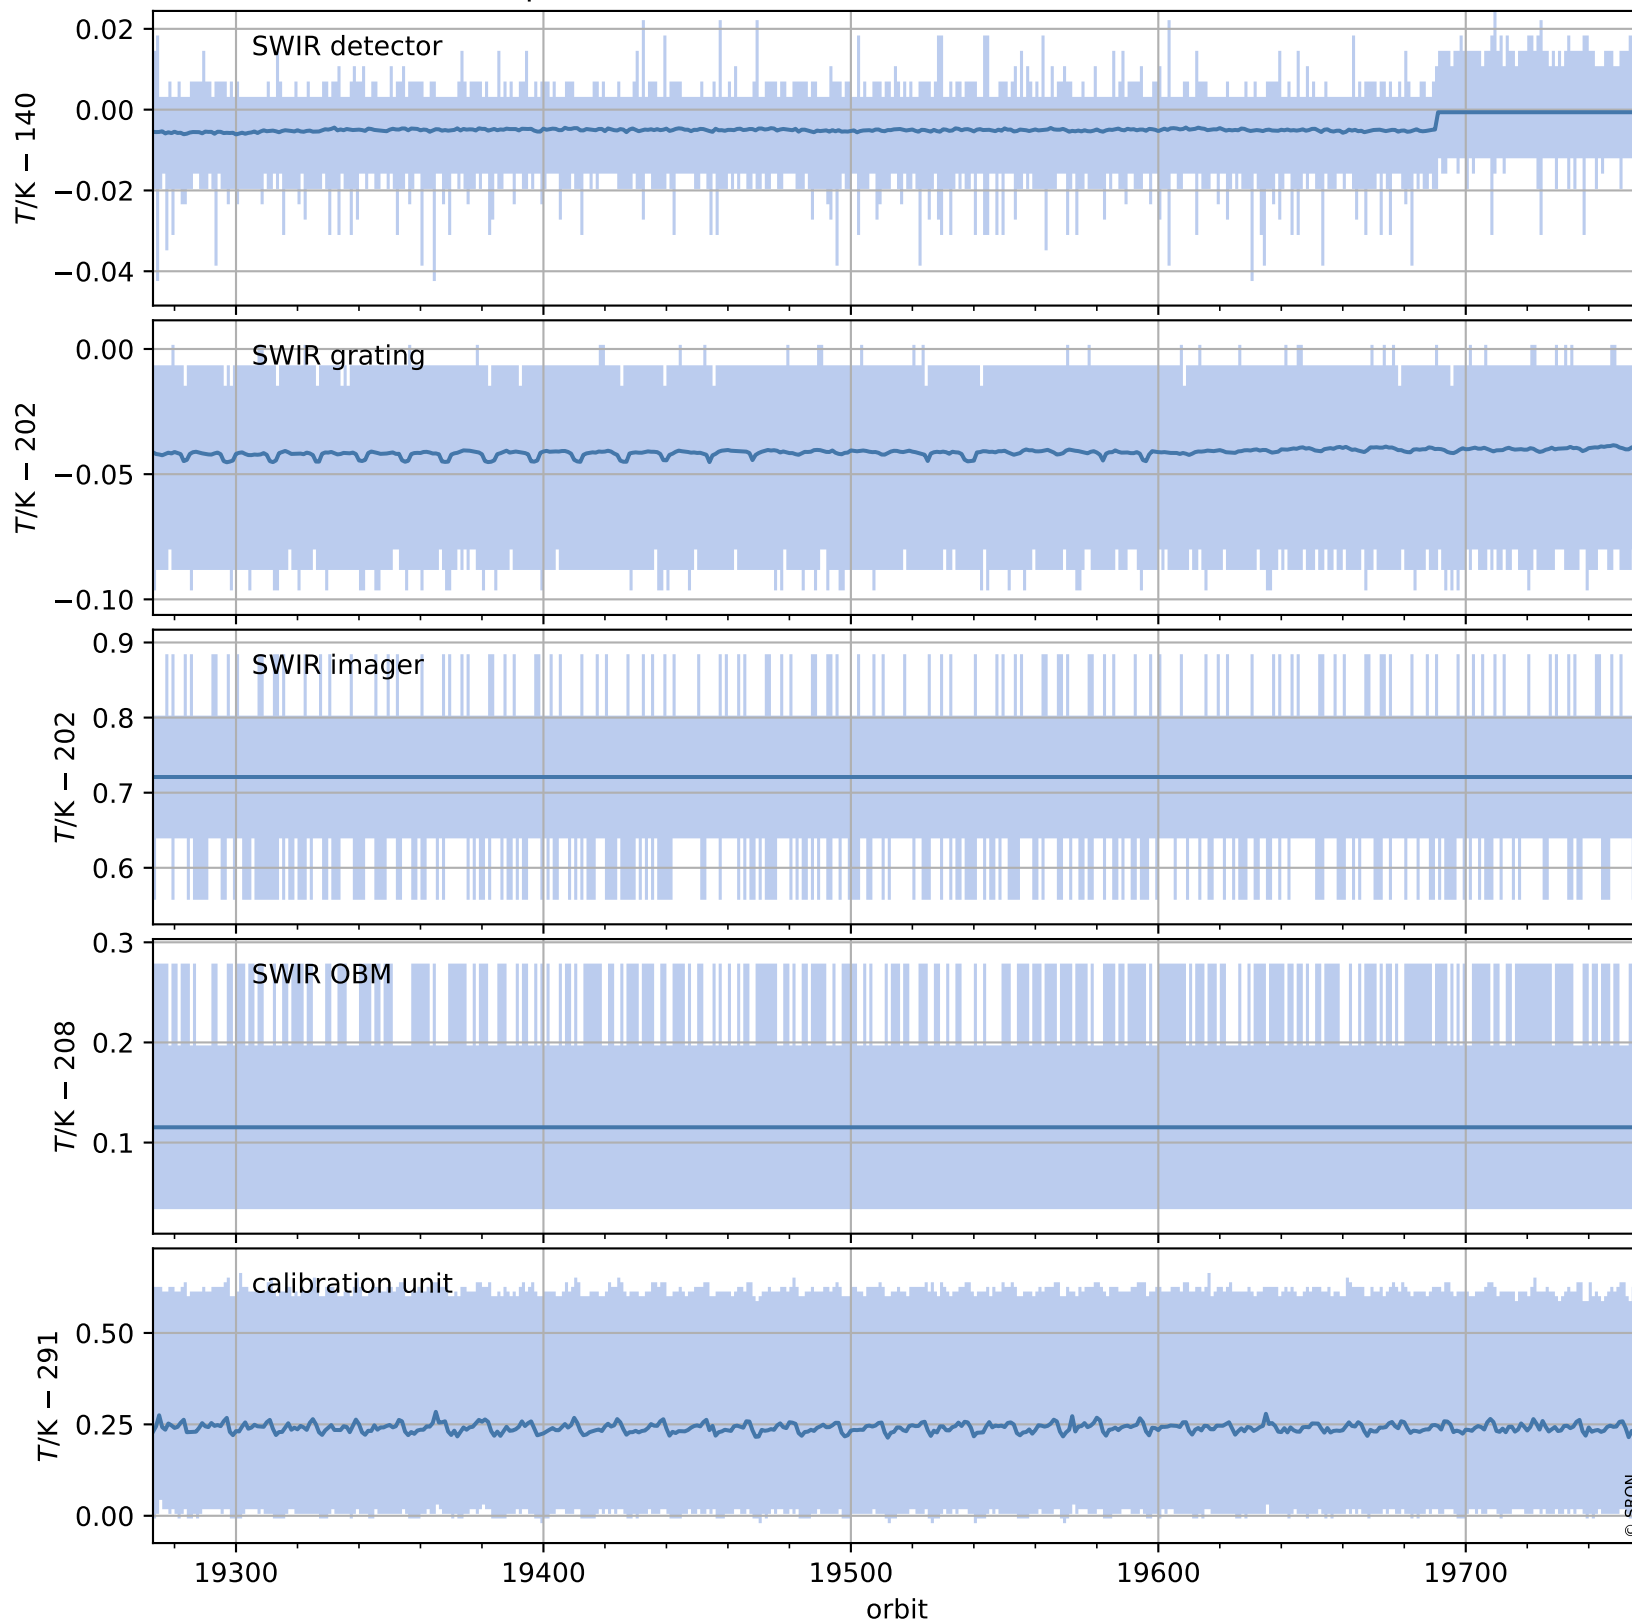

Tropomi SWIR housekeeping data

orbits : [19744, 19757]
coverage : 2021-08-05 / 2021-08-06
created : 2023-08-21T09:16:01

Temperature of sensors relevant for SWIR (one day)

Tropomi SWIR housekeeping data

orbits : [19273, 19757]
coverage : 2021-07-02 / 2021-08-06
created : 2023-08-21T09:16:02

Temperature of sensors relevant for SWIR (last month)

Tropomi SWIR housekeeping data

orbits : [19744, 19757]
coverage : 2021-08-05 / 2021-08-06
created : 2023-08-21T09:16:02

Current and duty cycle of 3 heaters relevant for SWIR (one day)

Tropomi SWIR housekeeping data

orbits : [19273, 19757]
coverage : 2021-07-02 / 2021-08-06
created : 2023-08-21T09:16:03

Current and duty cycle of 3 heaters relevant for SWIR (last month)

Tropomi SWIR housekeeping data

orbits : [19744, 19757]
coverage : 2021-08-05 / 2021-08-06
created : 2023-08-21T09:16:03

Temperature of sensors at the SWIR front-end electronics (one day)

Tropomi SWIR housekeeping data

orbits : [19273, 19757]
coverage : 2021-07-02 / 2021-08-06
created : 2023-08-21T09:16:03