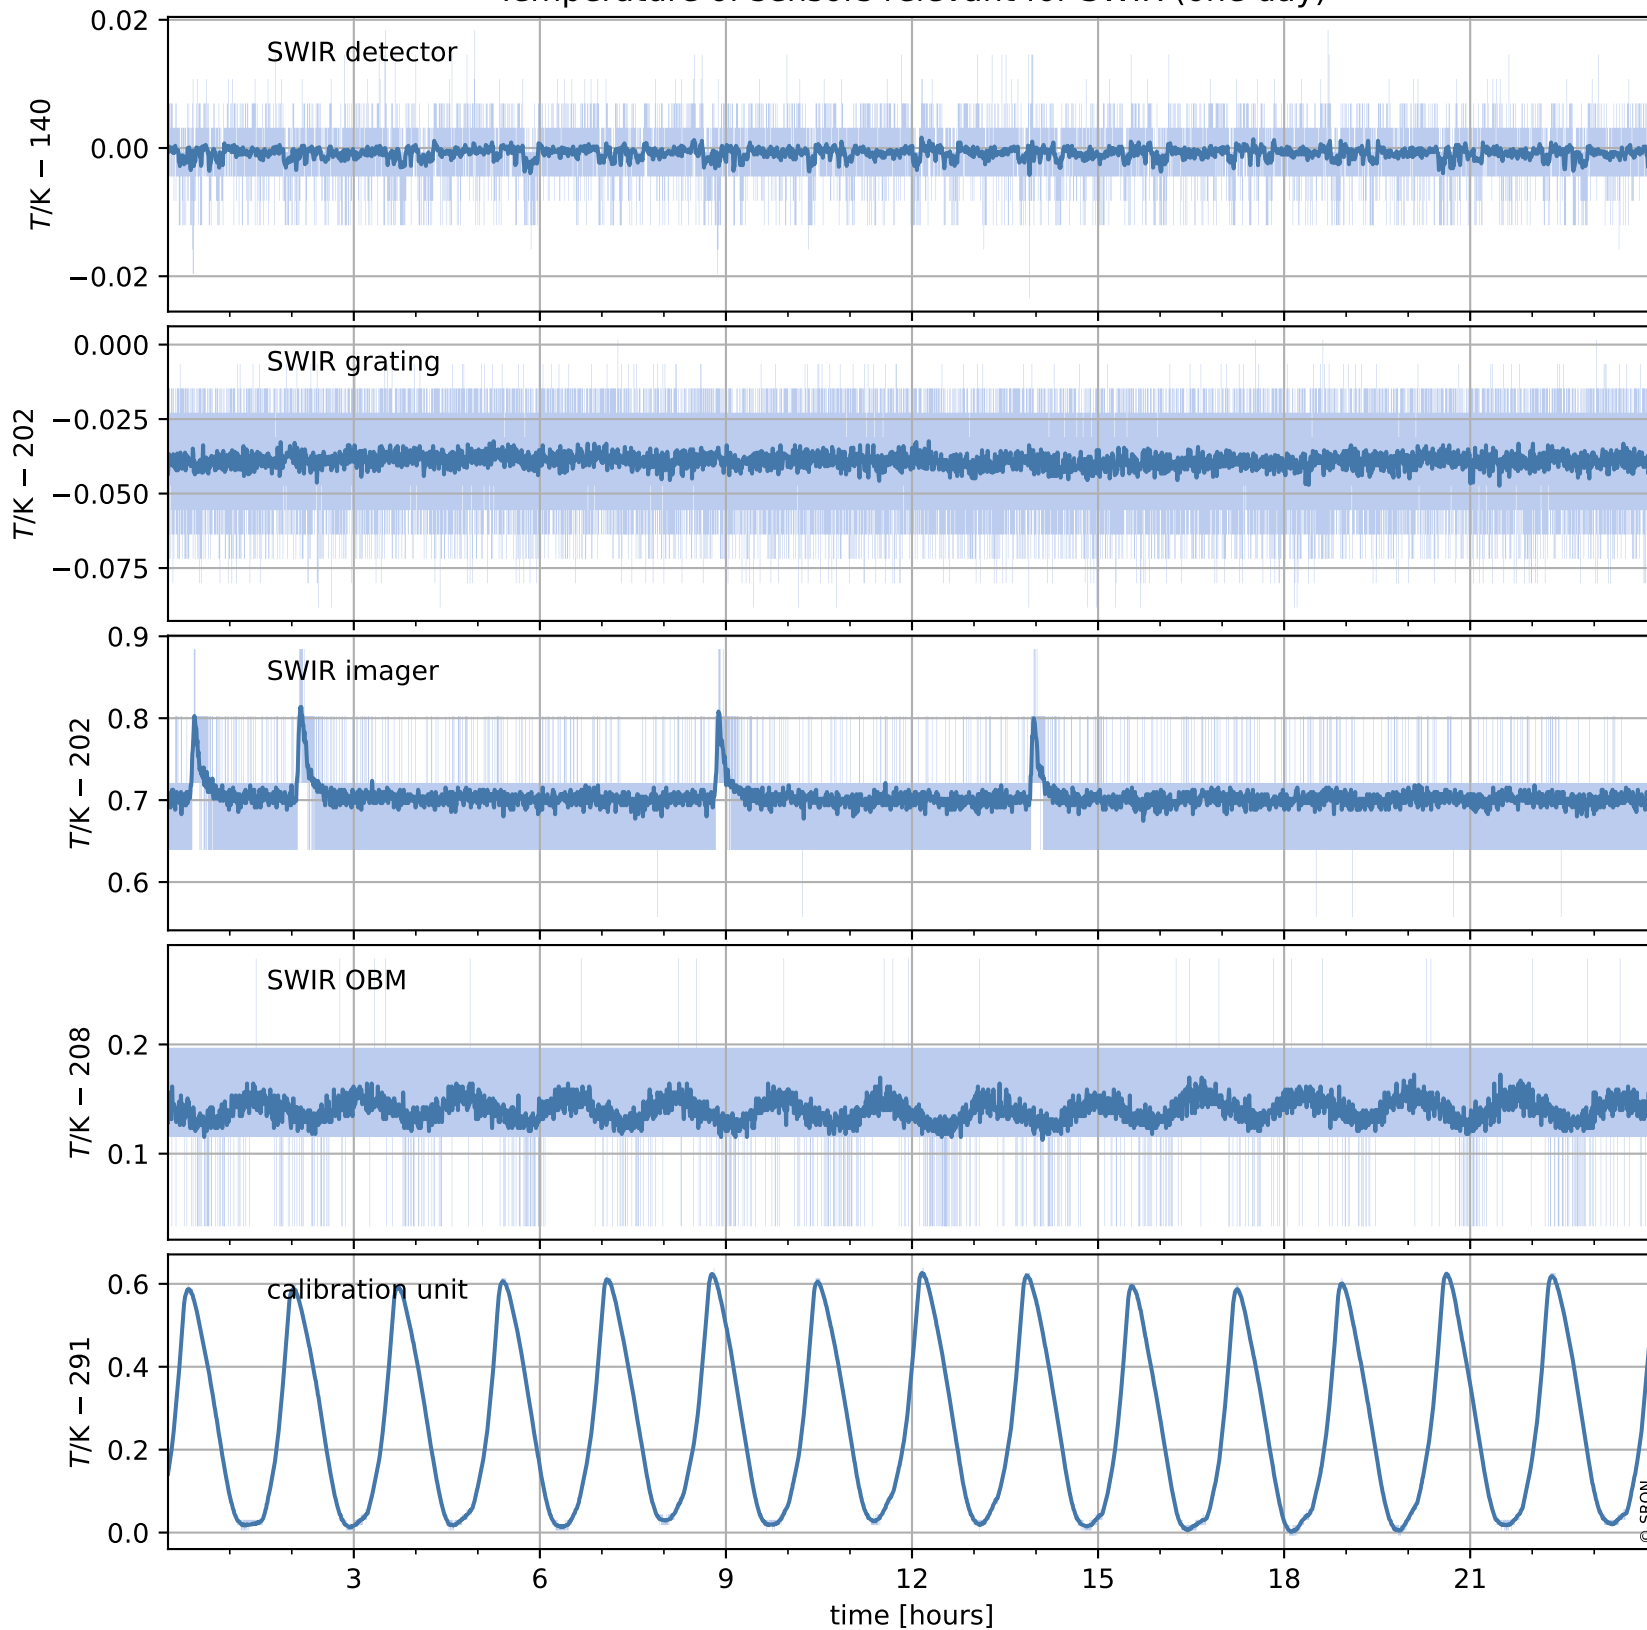

Tropomi SWIR housekeeping data

orbits : [19758, 19771]
coverage : 2021-08-06 / 2021-08-07
created : 2023-08-21T09:16:04

Temperature of sensors relevant for SWIR (one day)

Tropomi SWIR housekeeping data

orbits : [19287, 19771]
coverage : 2021-07-03 / 2021-08-07
created : 2023-08-21T09:16:04

Temperature of sensors relevant for SWIR (last month)

Tropomi SWIR housekeeping data

orbits : [19758, 19771]
coverage : 2021-08-06 / 2021-08-07
created : 2023-08-21T09:16:04

Current and duty cycle of 3 heaters relevant for SWIR (one day)