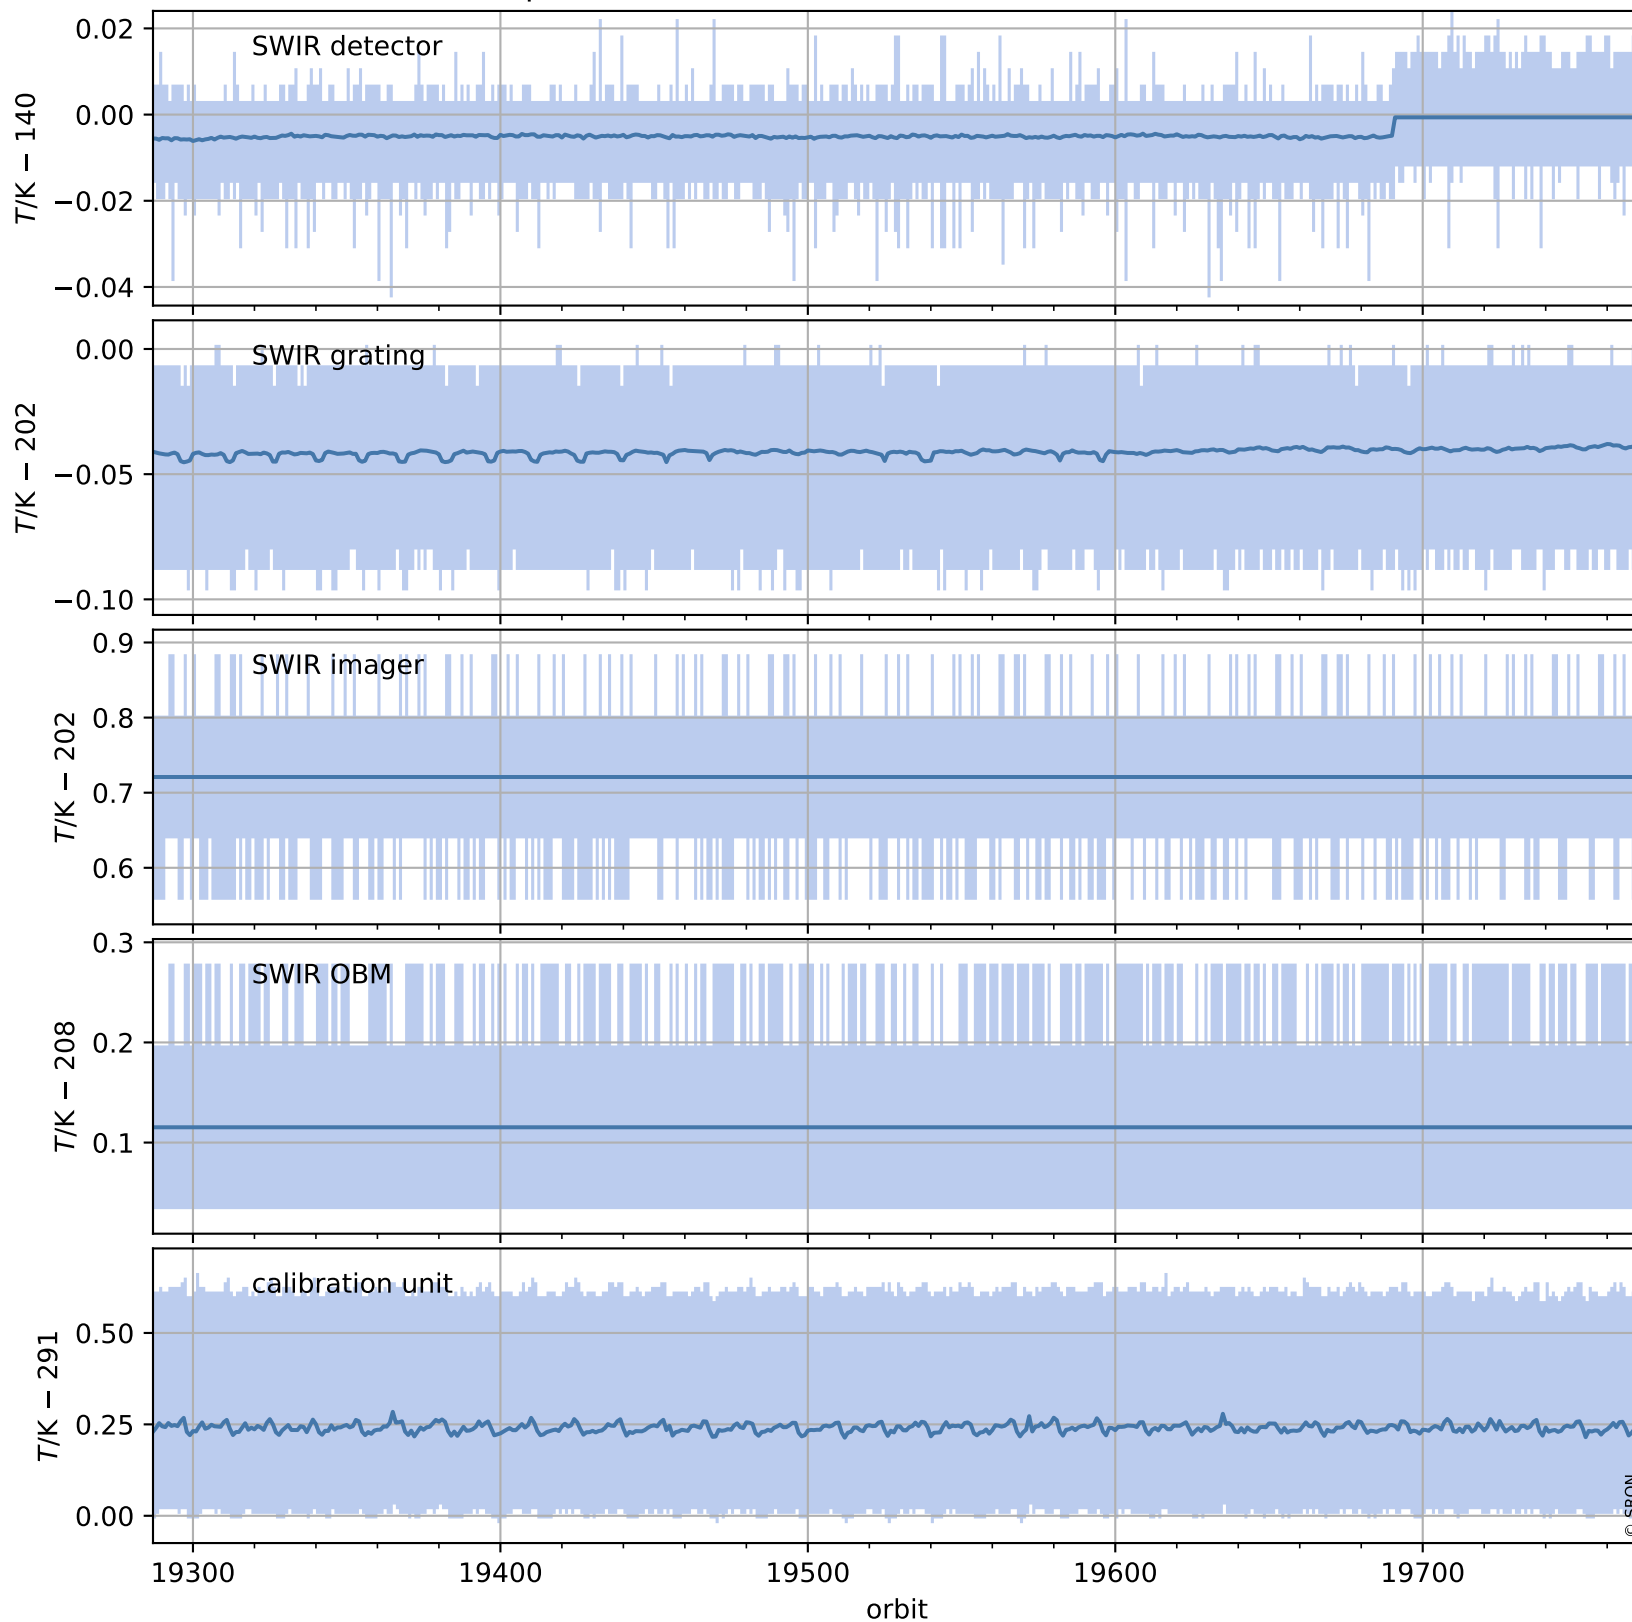

Tropomi SWIR housekeeping data

orbits : [19758, 19771]
coverage : 2021-08-06 / 2021-08-07
created : 2023-08-21T09:16:04

Temperature of sensors relevant for SWIR (one day)

Tropomi SWIR housekeeping data

orbits : [19287, 19771]
coverage : 2021-07-03 / 2021-08-07
created : 2023-08-21T09:16:04

Temperature of sensors relevant for SWIR (last month)

Tropomi SWIR housekeeping data

orbits : [19758, 19771]
coverage : 2021-08-06 / 2021-08-07
created : 2023-08-21T09:16:04

Current and duty cycle of 3 heaters relevant for SWIR (one day)

Tropomi SWIR housekeeping data

orbits : [19287, 19771]
coverage : 2021-07-03 / 2021-08-07
created : 2023-08-21T09:16:05

Current and duty cycle of 3 heaters relevant for SWIR (last month)

Tropomi SWIR housekeeping data

orbits : [19758, 19771]
coverage : 2021-08-06 / 2021-08-07
created : 2023-08-21T09:16:05

Temperature of sensors at the SWIR front-end electronics (one day)

Tropomi SWIR housekeeping data

orbits : [19287, 19771]
coverage : 2021-07-03 / 2021-08-07
created : 2023-08-21T09:16:06