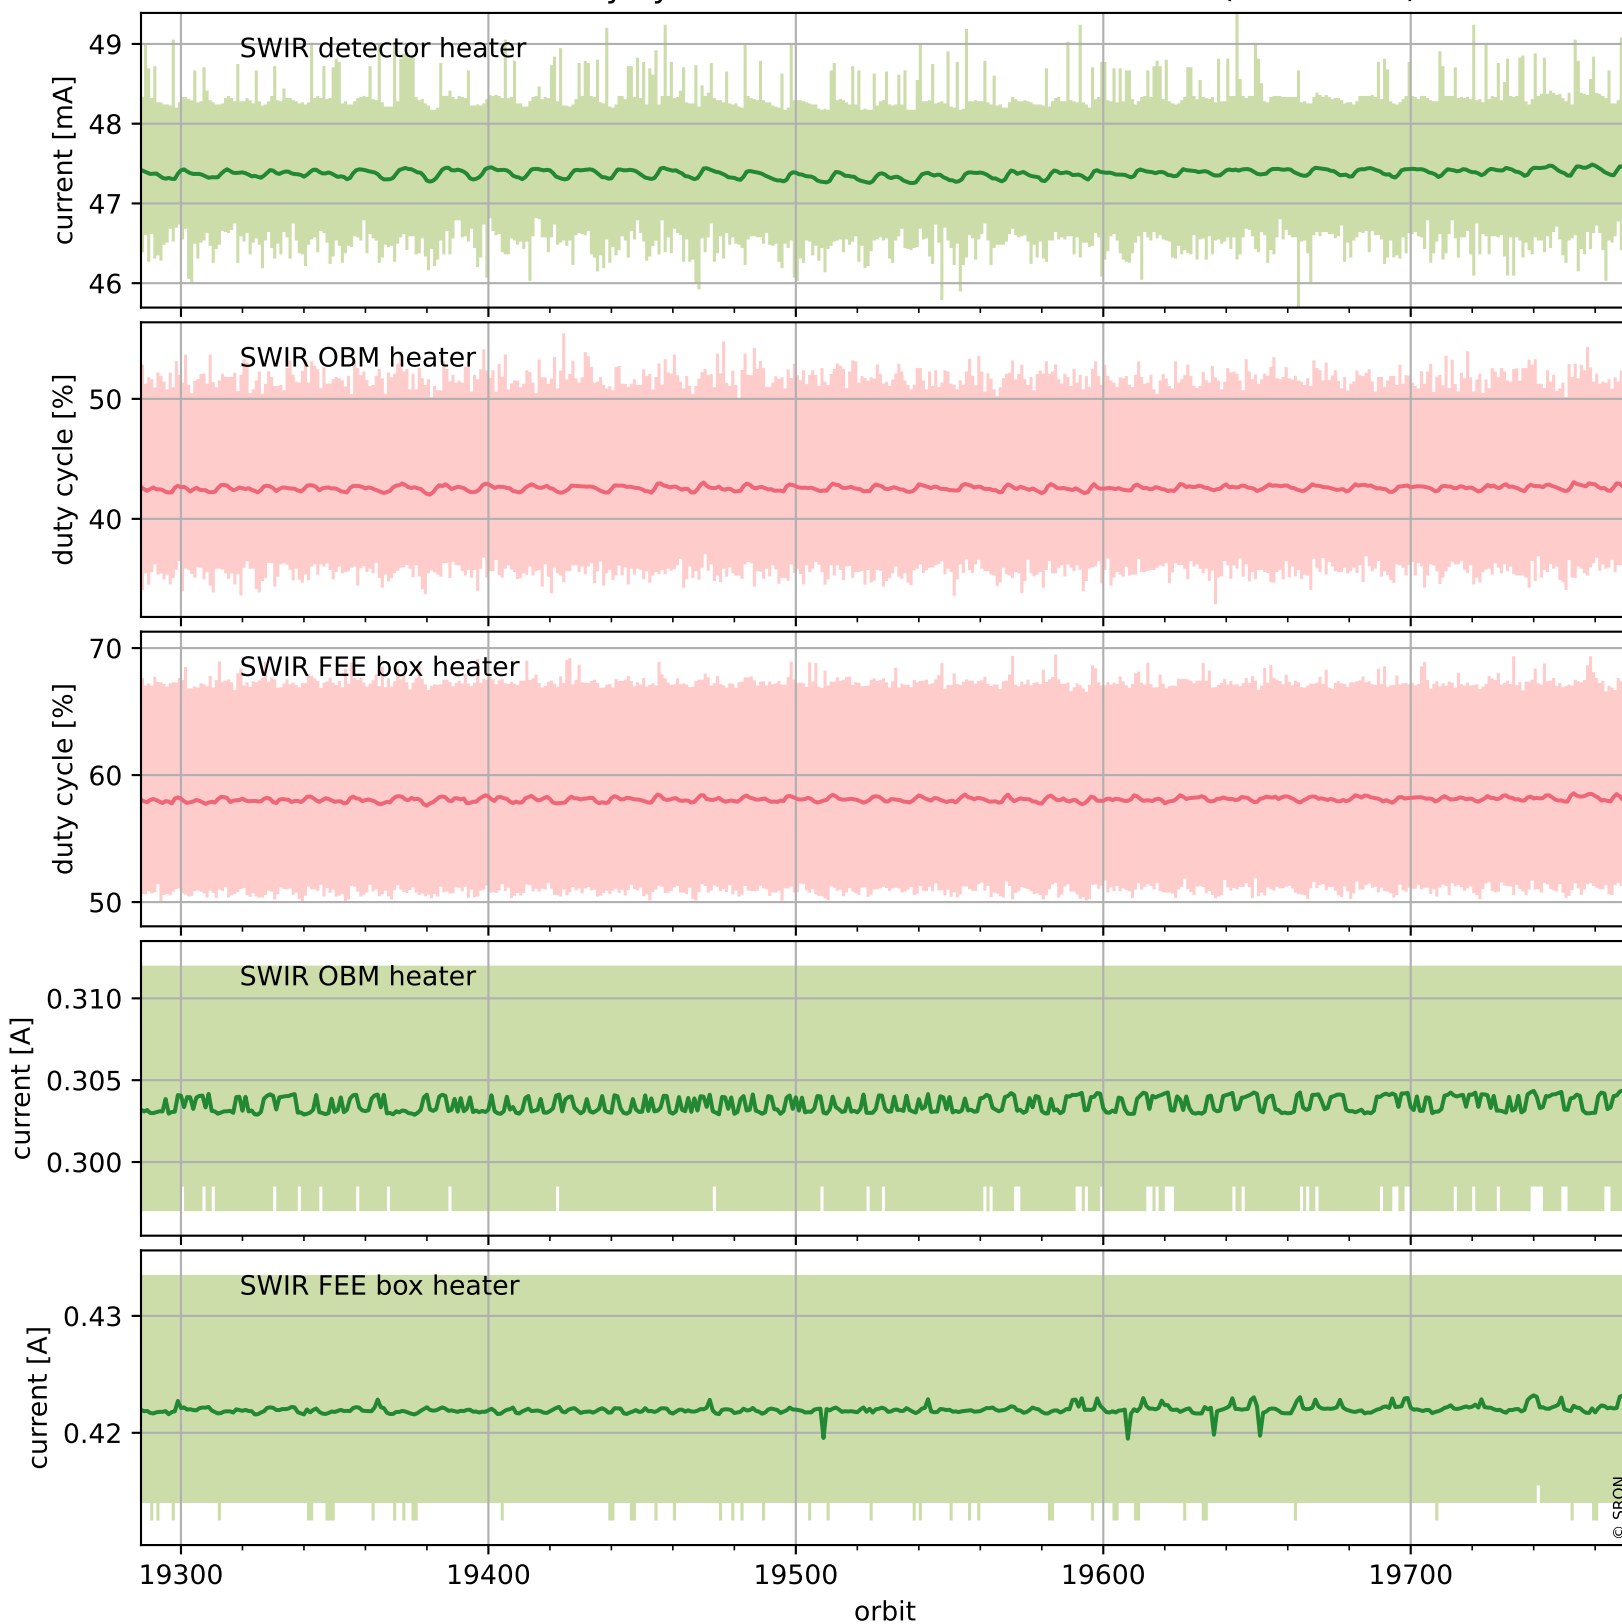

Tropomi SWIR housekeeping data

orbits : [19758, 19771]
coverage : 2021-08-06 / 2021-08-07
created : 2023-08-21T09:16:04

Temperature of sensors relevant for SWIR (one day)

Tropomi SWIR housekeeping data

orbits : [19287, 19771]
coverage : 2021-07-03 / 2021-08-07
created : 2023-08-21T09:16:04

Temperature of sensors relevant for SWIR (last month)

Tropomi SWIR housekeeping data

orbits : [19758, 19771]
coverage : 2021-08-06 / 2021-08-07
created : 2023-08-21T09:16:04

Current and duty cycle of 3 heaters relevant for SWIR (one day)

Tropomi SWIR housekeeping data

orbits : [19287, 19771]
coverage : 2021-07-03 / 2021-08-07
created : 2023-08-21T09:16:05

Current and duty cycle of 3 heaters relevant for SWIR (last month)

Tropomi SWIR housekeeping data

orbits : [19758, 19771]
coverage : 2021-08-06 / 2021-08-07
created : 2023-08-21T09:16:05

Temperature of sensors at the SWIR front-end electronics (one day)

Tropomi SWIR housekeeping data

orbits : [19287, 19771]
coverage : 2021-07-03 / 2021-08-07
created : 2023-08-21T09:16:06