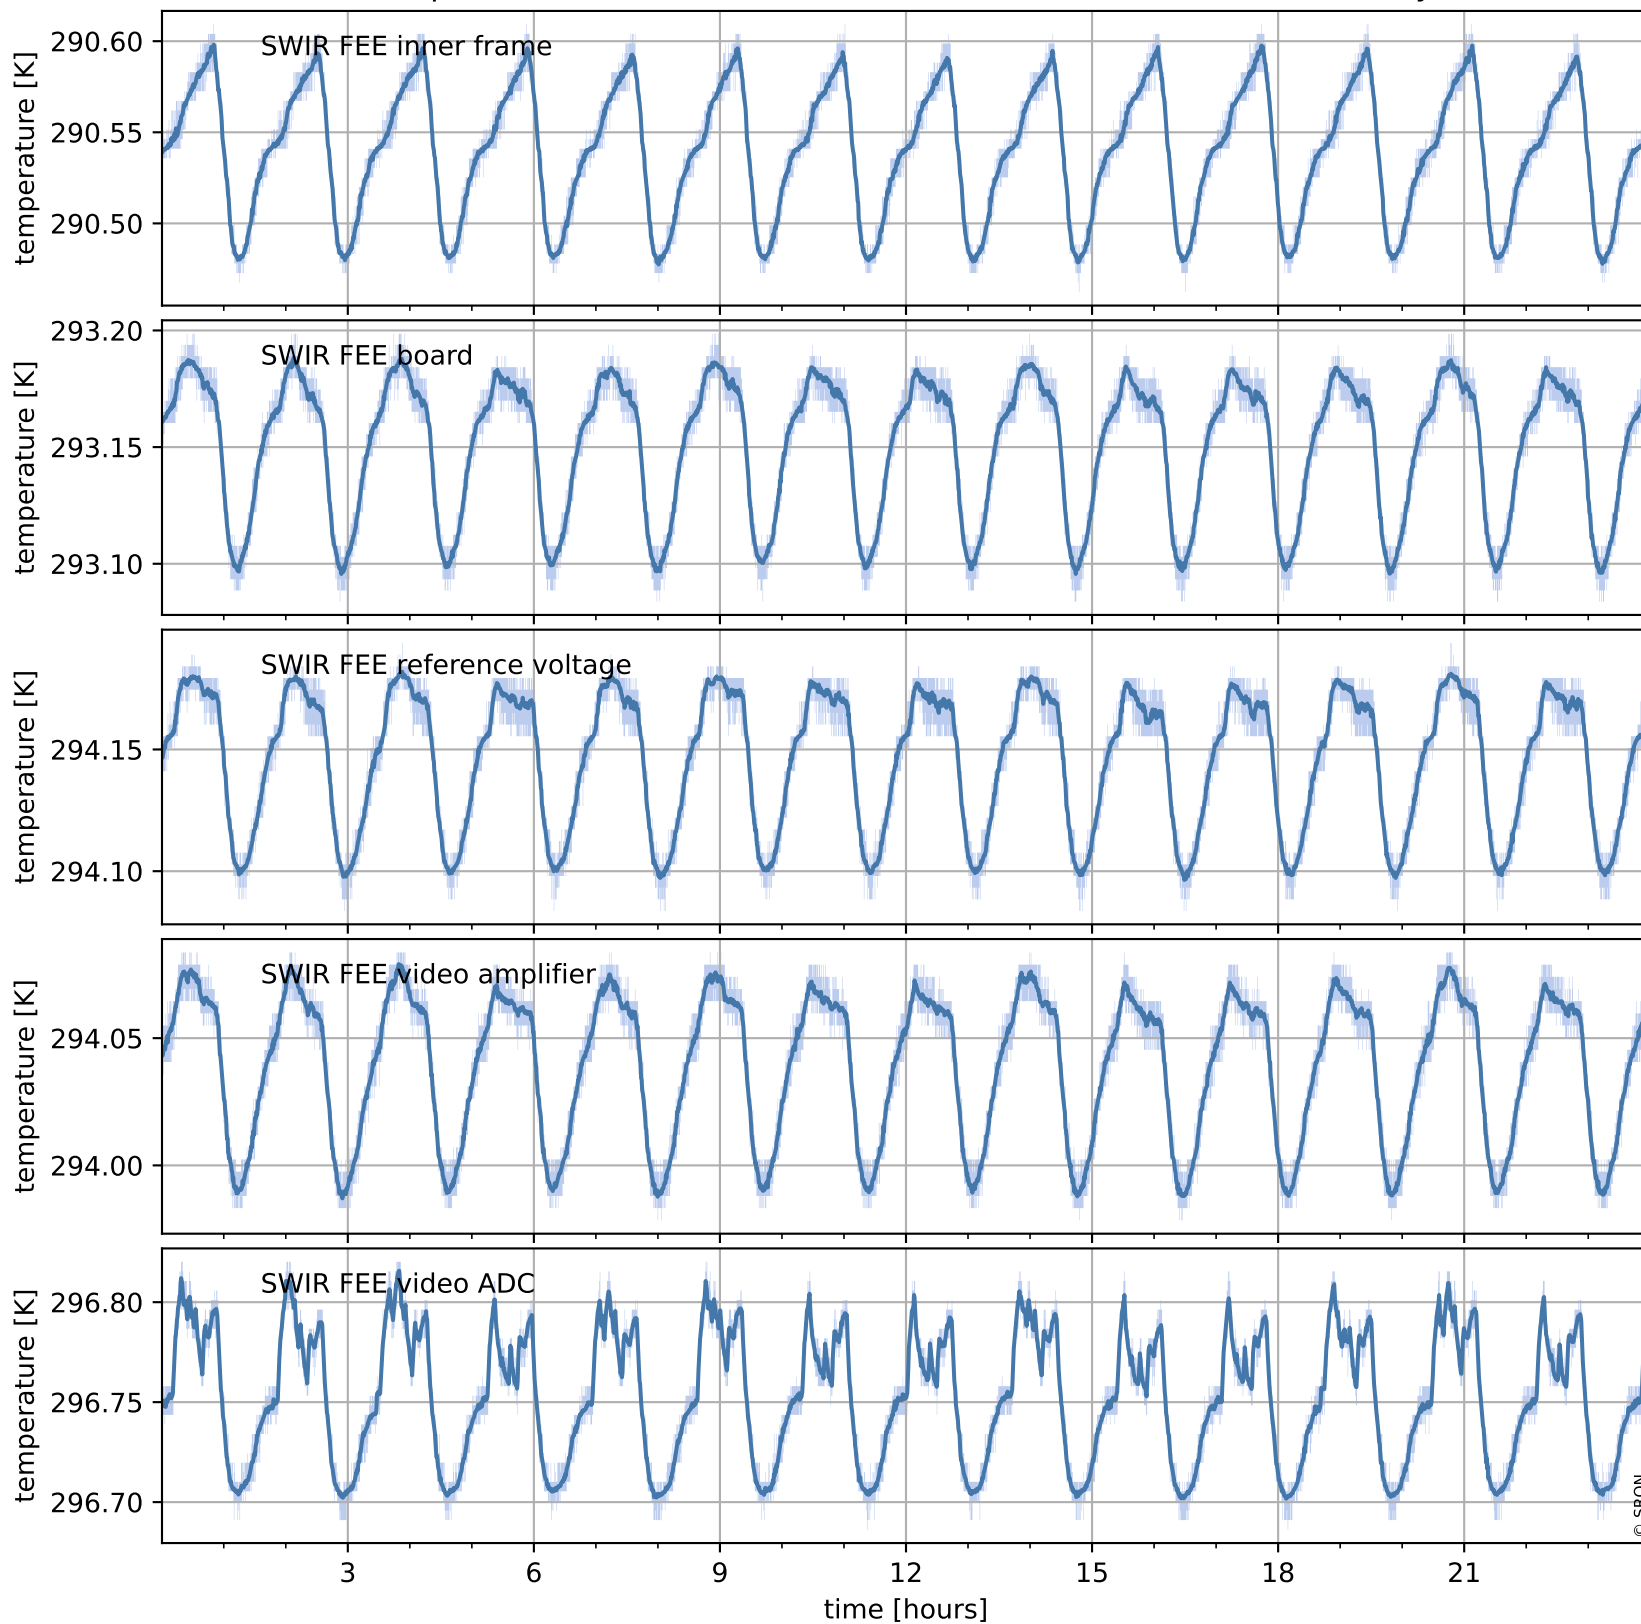

Tropomi SWIR housekeeping data

orbits : [19758, 19771]
coverage : 2021-08-06 / 2021-08-07
created : 2023-08-21T09:16:04

Temperature of sensors relevant for SWIR (one day)

Tropomi SWIR housekeeping data

orbits : [19287, 19771]
coverage : 2021-07-03 / 2021-08-07
created : 2023-08-21T09:16:04

Temperature of sensors relevant for SWIR (last month)

Tropomi SWIR housekeeping data

orbits : [19758, 19771]
coverage : 2021-08-06 / 2021-08-07
created : 2023-08-21T09:16:04

Current and duty cycle of 3 heaters relevant for SWIR (one day)

Tropomi SWIR housekeeping data

orbits : [19287, 19771]
coverage : 2021-07-03 / 2021-08-07
created : 2023-08-21T09:16:05

Current and duty cycle of 3 heaters relevant for SWIR (last month)

Tropomi SWIR housekeeping data

orbits : [19758, 19771]
coverage : 2021-08-06 / 2021-08-07
created : 2023-08-21T09:16:05

Temperature of sensors at the SWIR front-end electronics (one day)

Tropomi SWIR housekeeping data

orbits : [19287, 19771]
coverage : 2021-07-03 / 2021-08-07
created : 2023-08-21T09:16:06