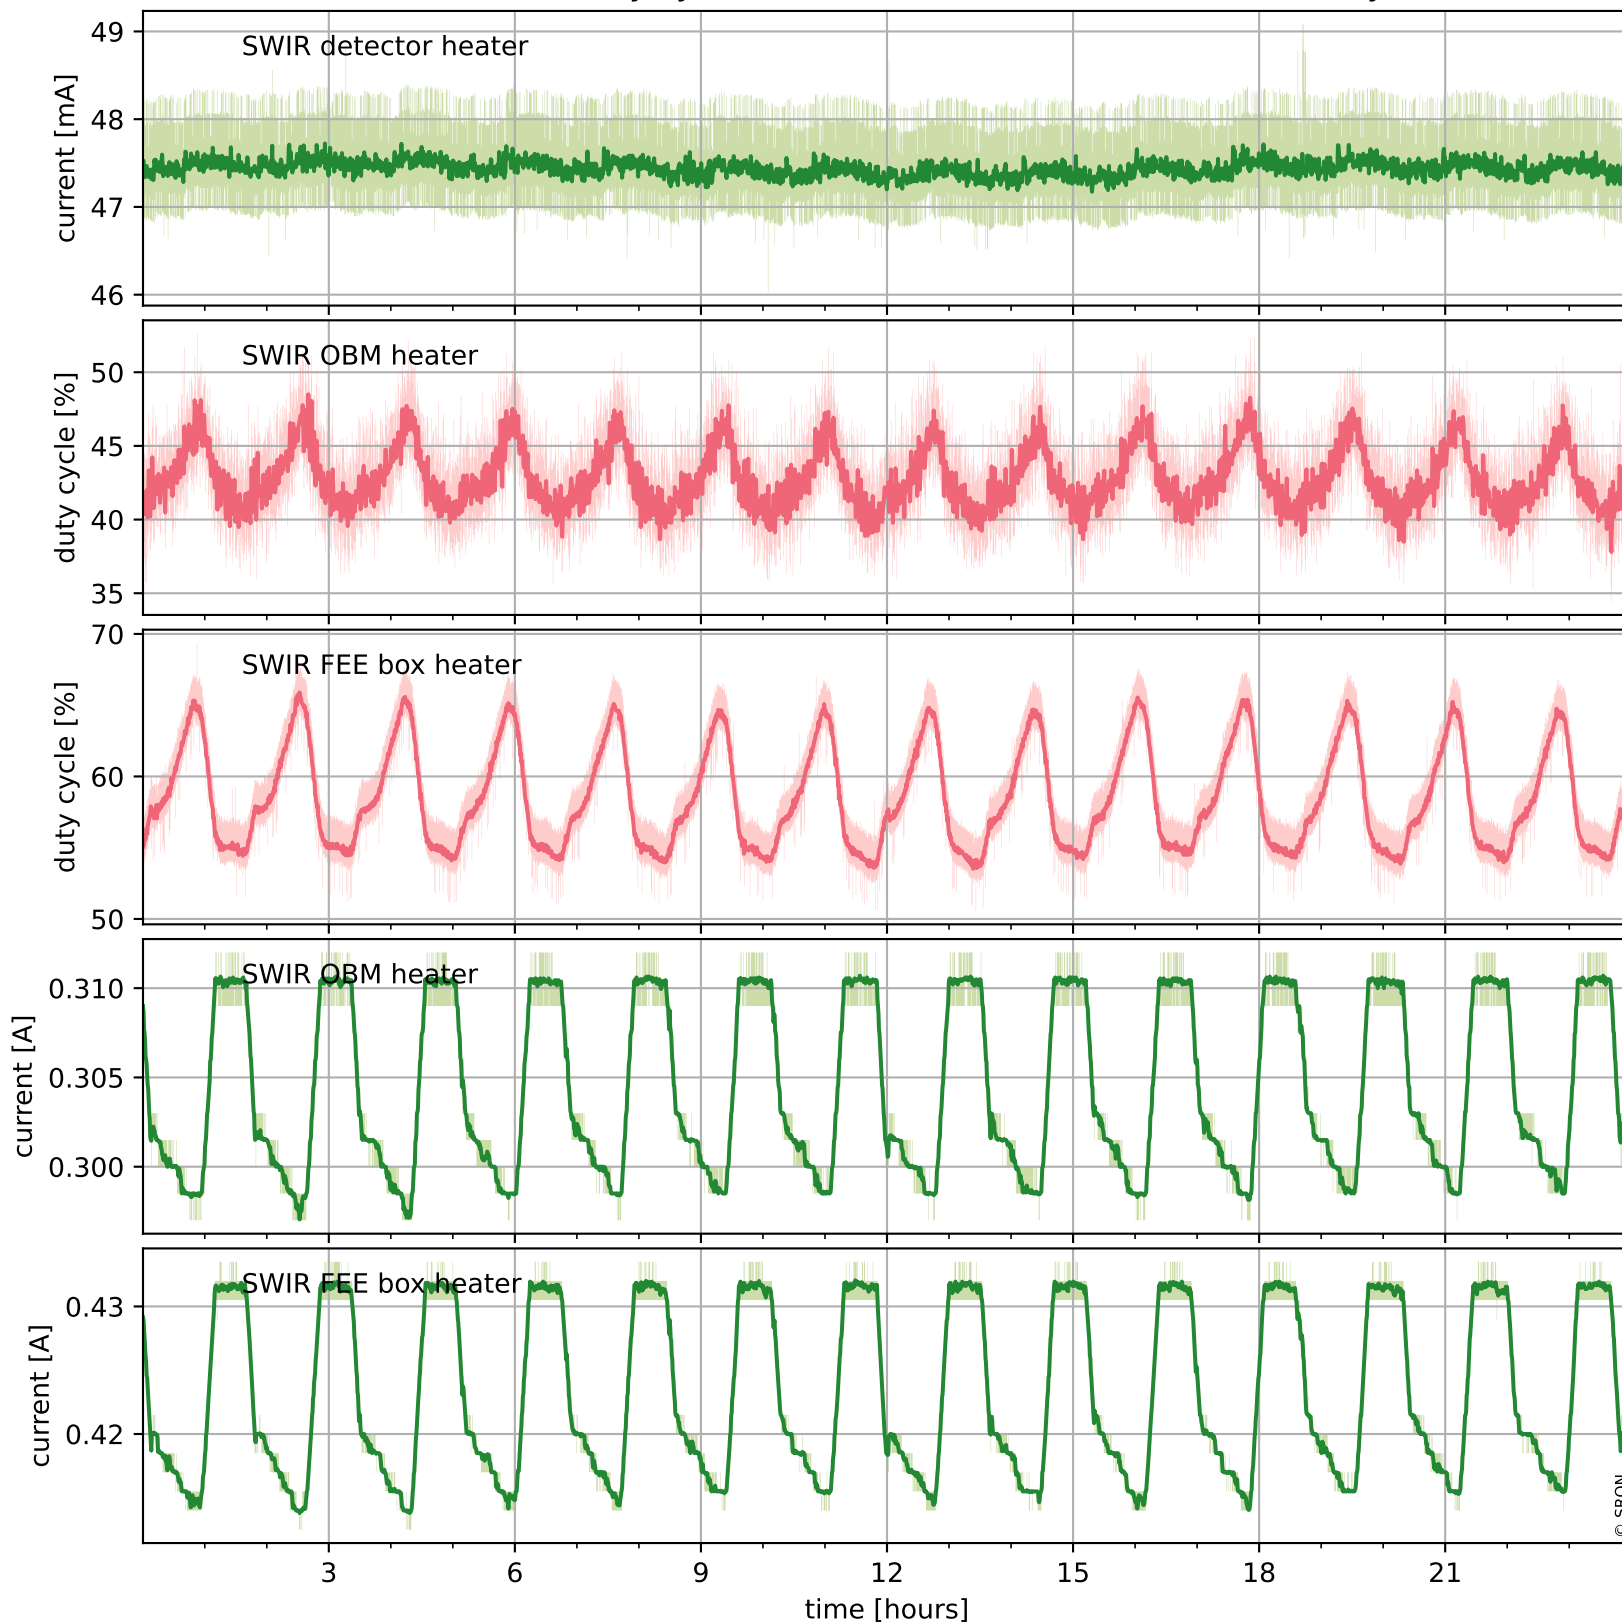

Tropomi SWIR housekeeping data

orbits : [19758, 19771]
coverage : 2021-08-06 / 2021-08-07
created : 2023-08-21T09:16:04

Temperature of sensors relevant for SWIR (one day)

Tropomi SWIR housekeeping data

orbits : [19287, 19771]
coverage : 2021-07-03 / 2021-08-07
created : 2023-08-21T09:16:04

Temperature of sensors relevant for SWIR (last month)

Tropomi SWIR housekeeping data

orbits : [19758, 19771]
coverage : 2021-08-06 / 2021-08-07
created : 2023-08-21T09:16:04

Current and duty cycle of 3 heaters relevant for SWIR (one day)

Tropomi SWIR housekeeping data

orbits : [19287, 19771]
coverage : 2021-07-03 / 2021-08-07
created : 2023-08-21T09:16:05

Current and duty cycle of 3 heaters relevant for SWIR (last month)

Tropomi SWIR housekeeping data