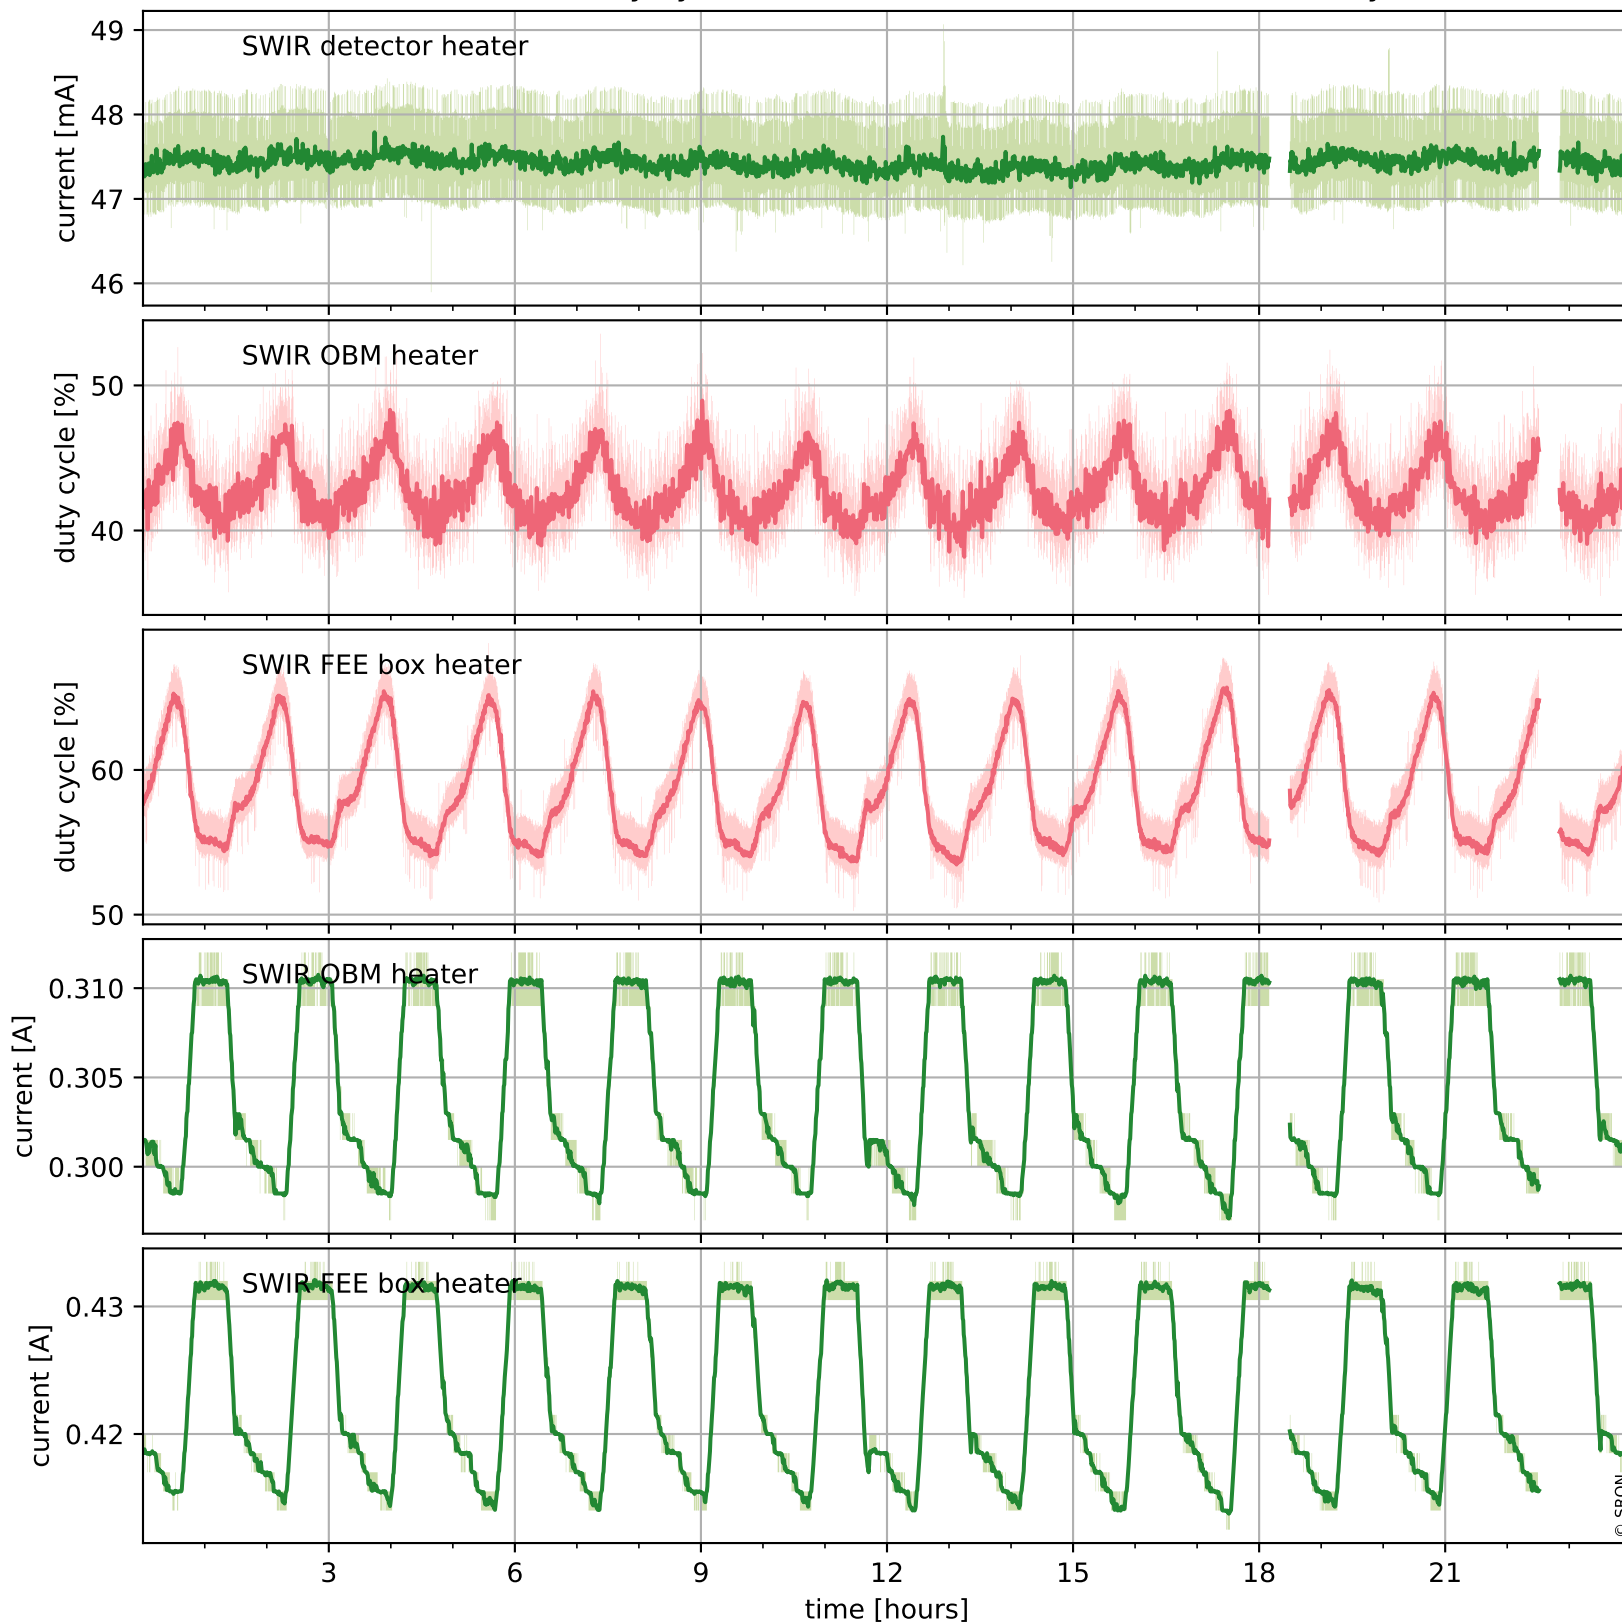

Tropomi SWIR housekeeping data

orbits : [19772, 19786]
coverage : 2021-08-07 / 2021-08-08
created : 2023-08-21T09:16:06

Temperature of sensors relevant for SWIR (one day)

Tropomi SWIR housekeeping data

orbits : [19302, 19786]
coverage : 2021-07-04 / 2021-08-08
created : 2023-08-21T09:16:06

Temperature of sensors relevant for SWIR (last month)

Tropomi SWIR housekeeping data

orbits : [19772, 19786]
coverage : 2021-08-07 / 2021-08-08
created : 2023-08-21T09:16:07

Current and duty cycle of 3 heaters relevant for SWIR (one day)

Tropomi SWIR housekeeping data

orbits : [19302, 19786]
coverage : 2021-07-04 / 2021-08-08
created : 2023-08-21T09:16:07

Current and duty cycle of 3 heaters relevant for SWIR (last month)

Tropomi SWIR housekeeping data

orbits : [19772, 19786]
coverage : 2021-08-07 / 2021-08-08
created : 2023-08-21T09:16:07

Temperature of sensors at the SWIR front-end electronics (one day)

Tropomi SWIR housekeeping data

orbits : [19302, 19786]
coverage : 2021-07-04 / 2021-08-08
created : 2023-08-21T09:16:08