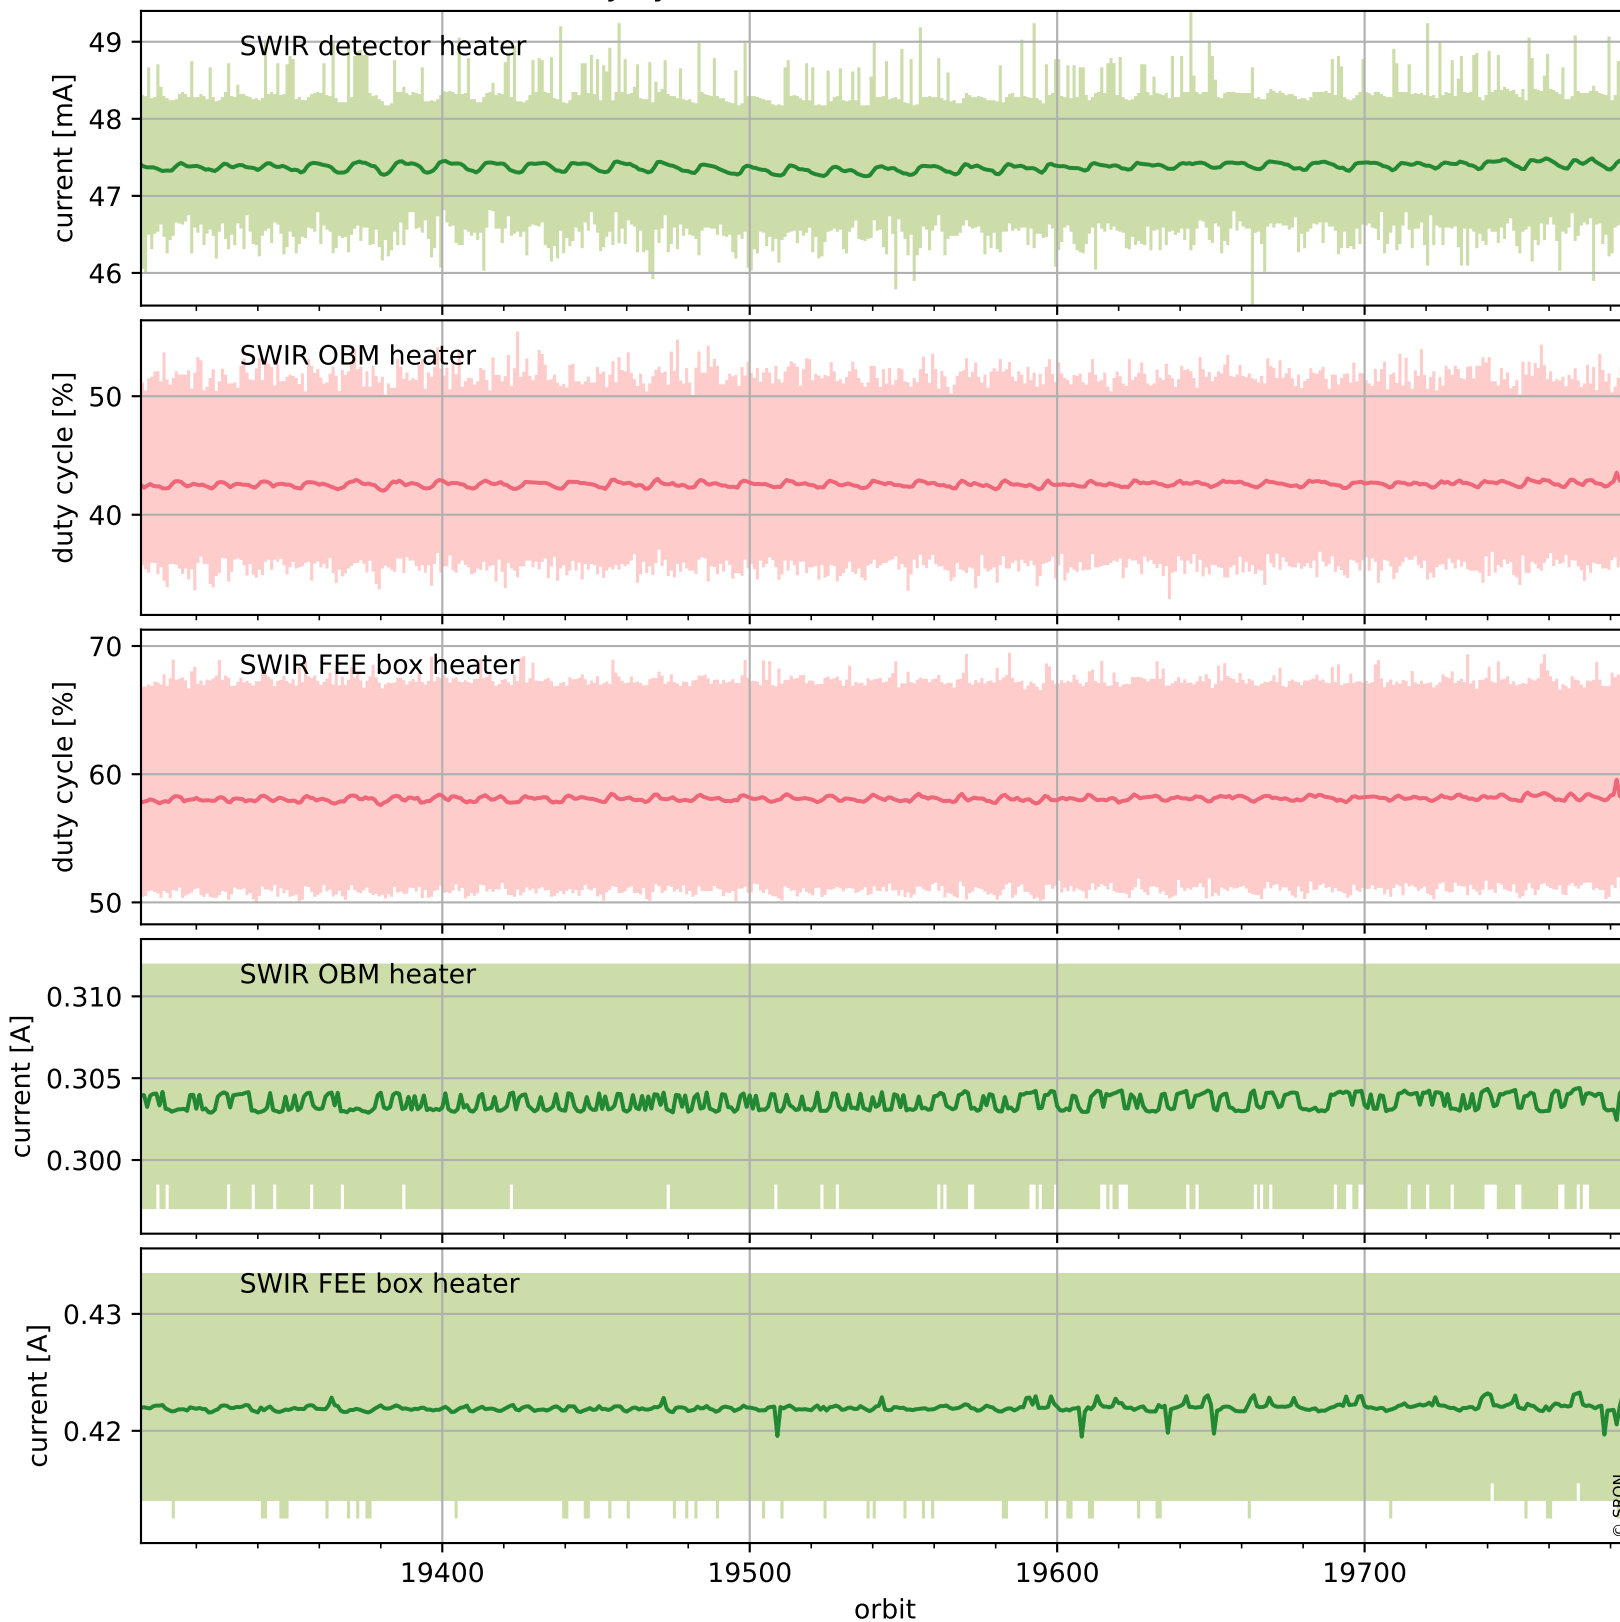

Tropomi SWIR housekeeping data

orbits : [19772, 19786]
coverage : 2021-08-07 / 2021-08-08
created : 2023-08-21T09:16:06

Temperature of sensors relevant for SWIR (one day)

Tropomi SWIR housekeeping data

orbits : [19302, 19786]
coverage : 2021-07-04 / 2021-08-08
created : 2023-08-21T09:16:06

Temperature of sensors relevant for SWIR (last month)

Tropomi SWIR housekeeping data

orbits : [19772, 19786]
coverage : 2021-08-07 / 2021-08-08
created : 2023-08-21T09:16:07

Current and duty cycle of 3 heaters relevant for SWIR (one day)

Tropomi SWIR housekeeping data

orbits : [19302, 19786]
coverage : 2021-07-04 / 2021-08-08
created : 2023-08-21T09:16:07

Current and duty cycle of 3 heaters relevant for SWIR (last month)

Tropomi SWIR housekeeping data

orbits : [19772, 19786]
coverage : 2021-08-07 / 2021-08-08
created : 2023-08-21T09:16:07

Temperature of sensors at the SWIR front-end electronics (one day)

Tropomi SWIR housekeeping data

orbits : [19302, 19786]
coverage : 2021-07-04 / 2021-08-08
created : 2023-08-21T09:16:08