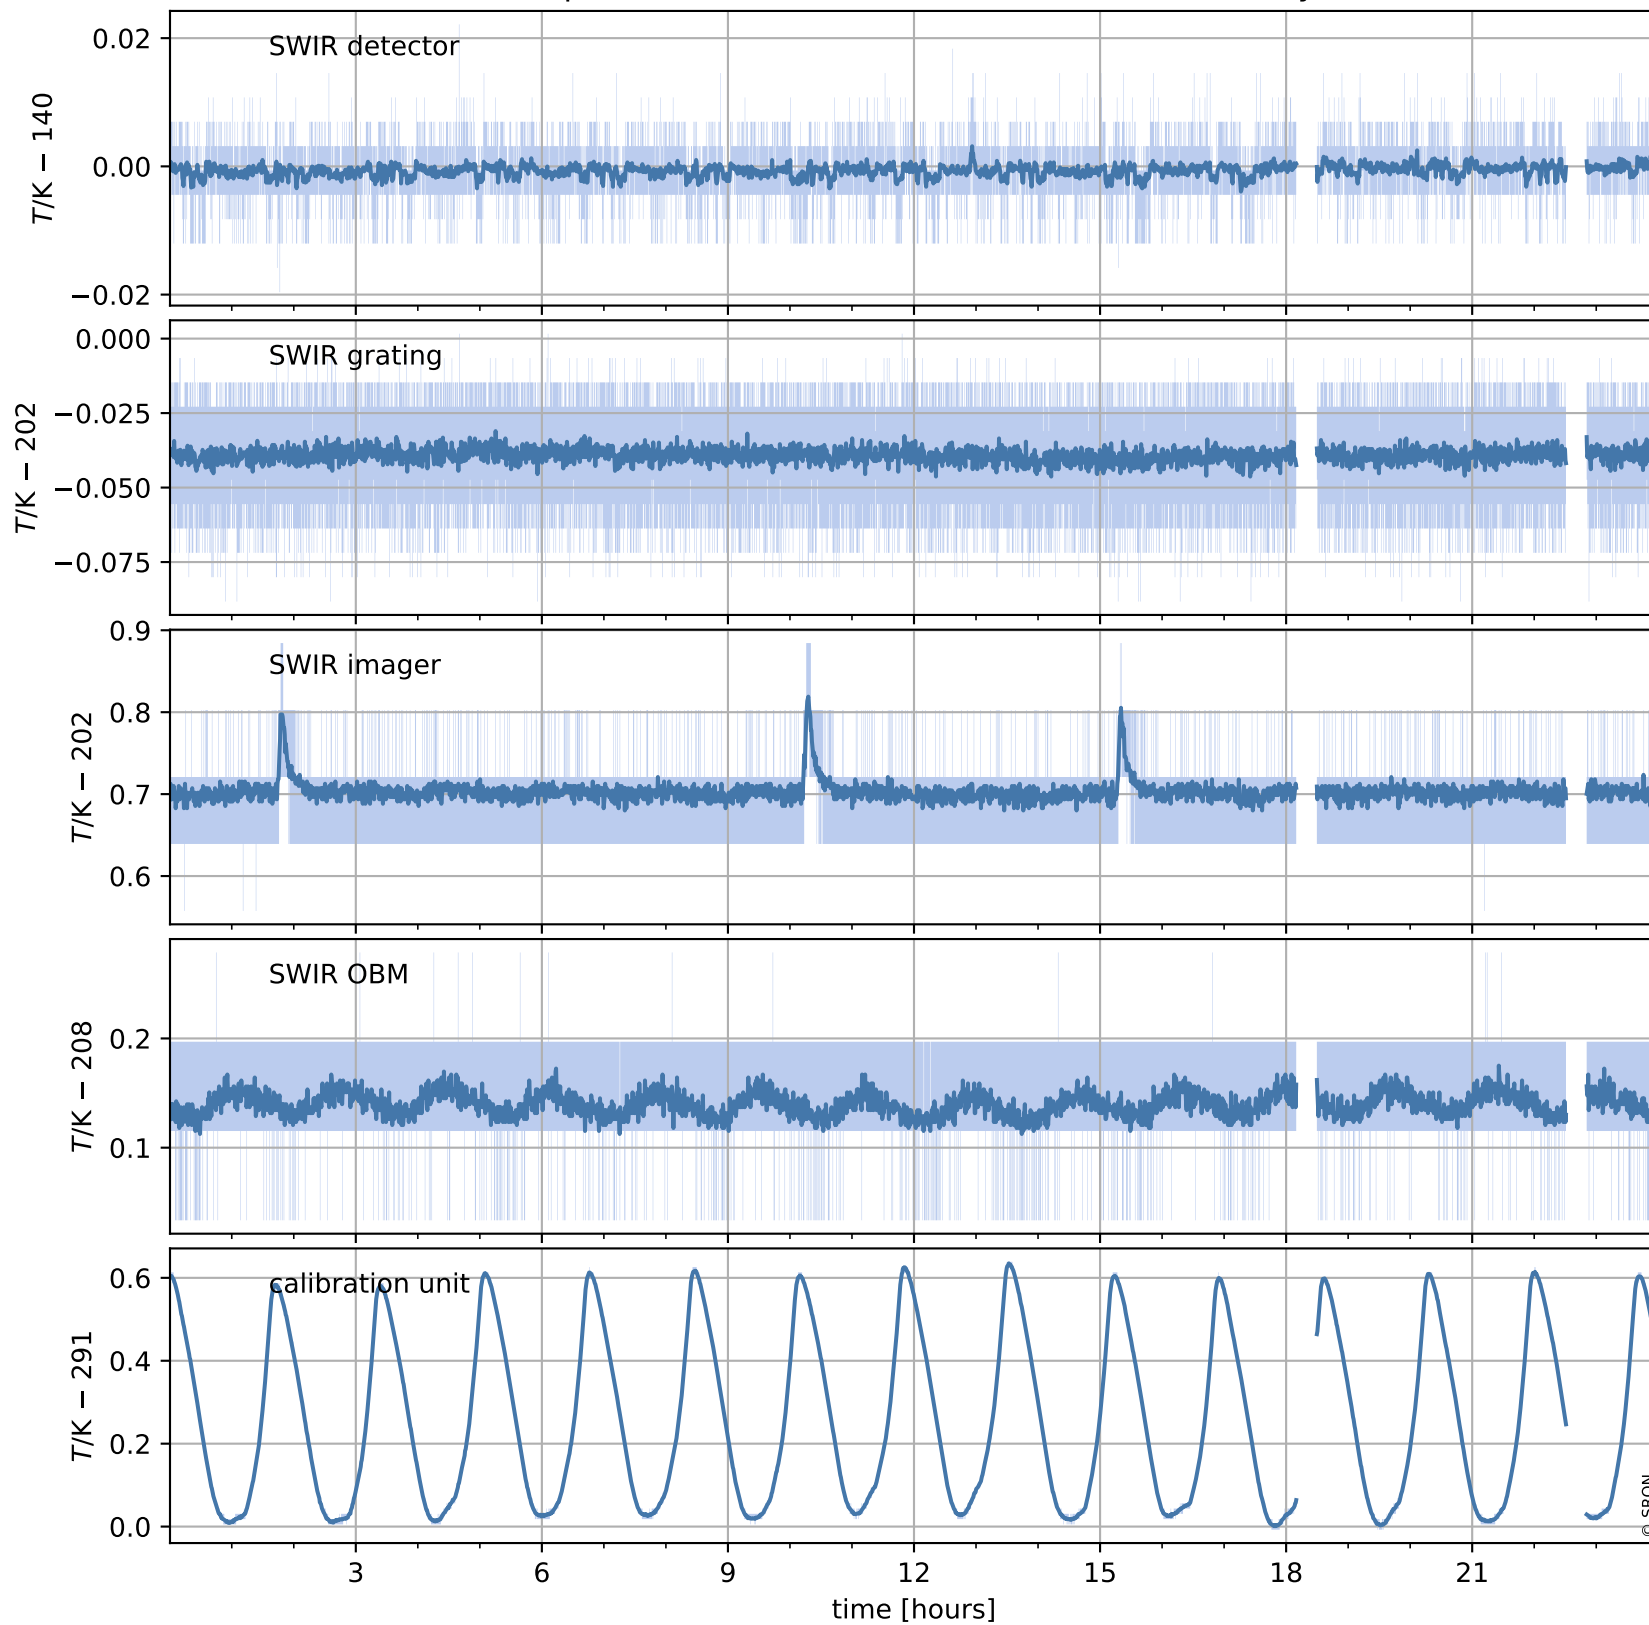

Tropomi SWIR housekeeping data

orbits : [19772, 19786]
coverage : 2021-08-07 / 2021-08-08
created : 2023-08-21T09:16:06

Temperature of sensors relevant for SWIR (one day)

Tropomi SWIR housekeeping data

orbits : [19302, 19786]
coverage : 2021-07-04 / 2021-08-08
created : 2023-08-21T09:16:06

Temperature of sensors relevant for SWIR (last month)

Tropomi SWIR housekeeping data

orbits : [19772, 19786]
coverage : 2021-08-07 / 2021-08-08
created : 2023-08-21T09:16:07

Current and duty cycle of 3 heaters relevant for SWIR (one day)

Tropomi SWIR housekeeping data

orbits : [19302, 19786]
coverage : 2021-07-04 / 2021-08-08
created : 2023-08-21T09:16:07

Current and duty cycle of 3 heaters relevant for SWIR (last month)

Tropomi SWIR housekeeping data

orbits : [19772, 19786]
coverage : 2021-08-07 / 2021-08-08
created : 2023-08-21T09:16:07

Temperature of sensors at the SWIR front-end electronics (one day)

Tropomi SWIR housekeeping data

orbits : [19302, 19786]
coverage : 2021-07-04 / 2021-08-08
created : 2023-08-21T09:16:08