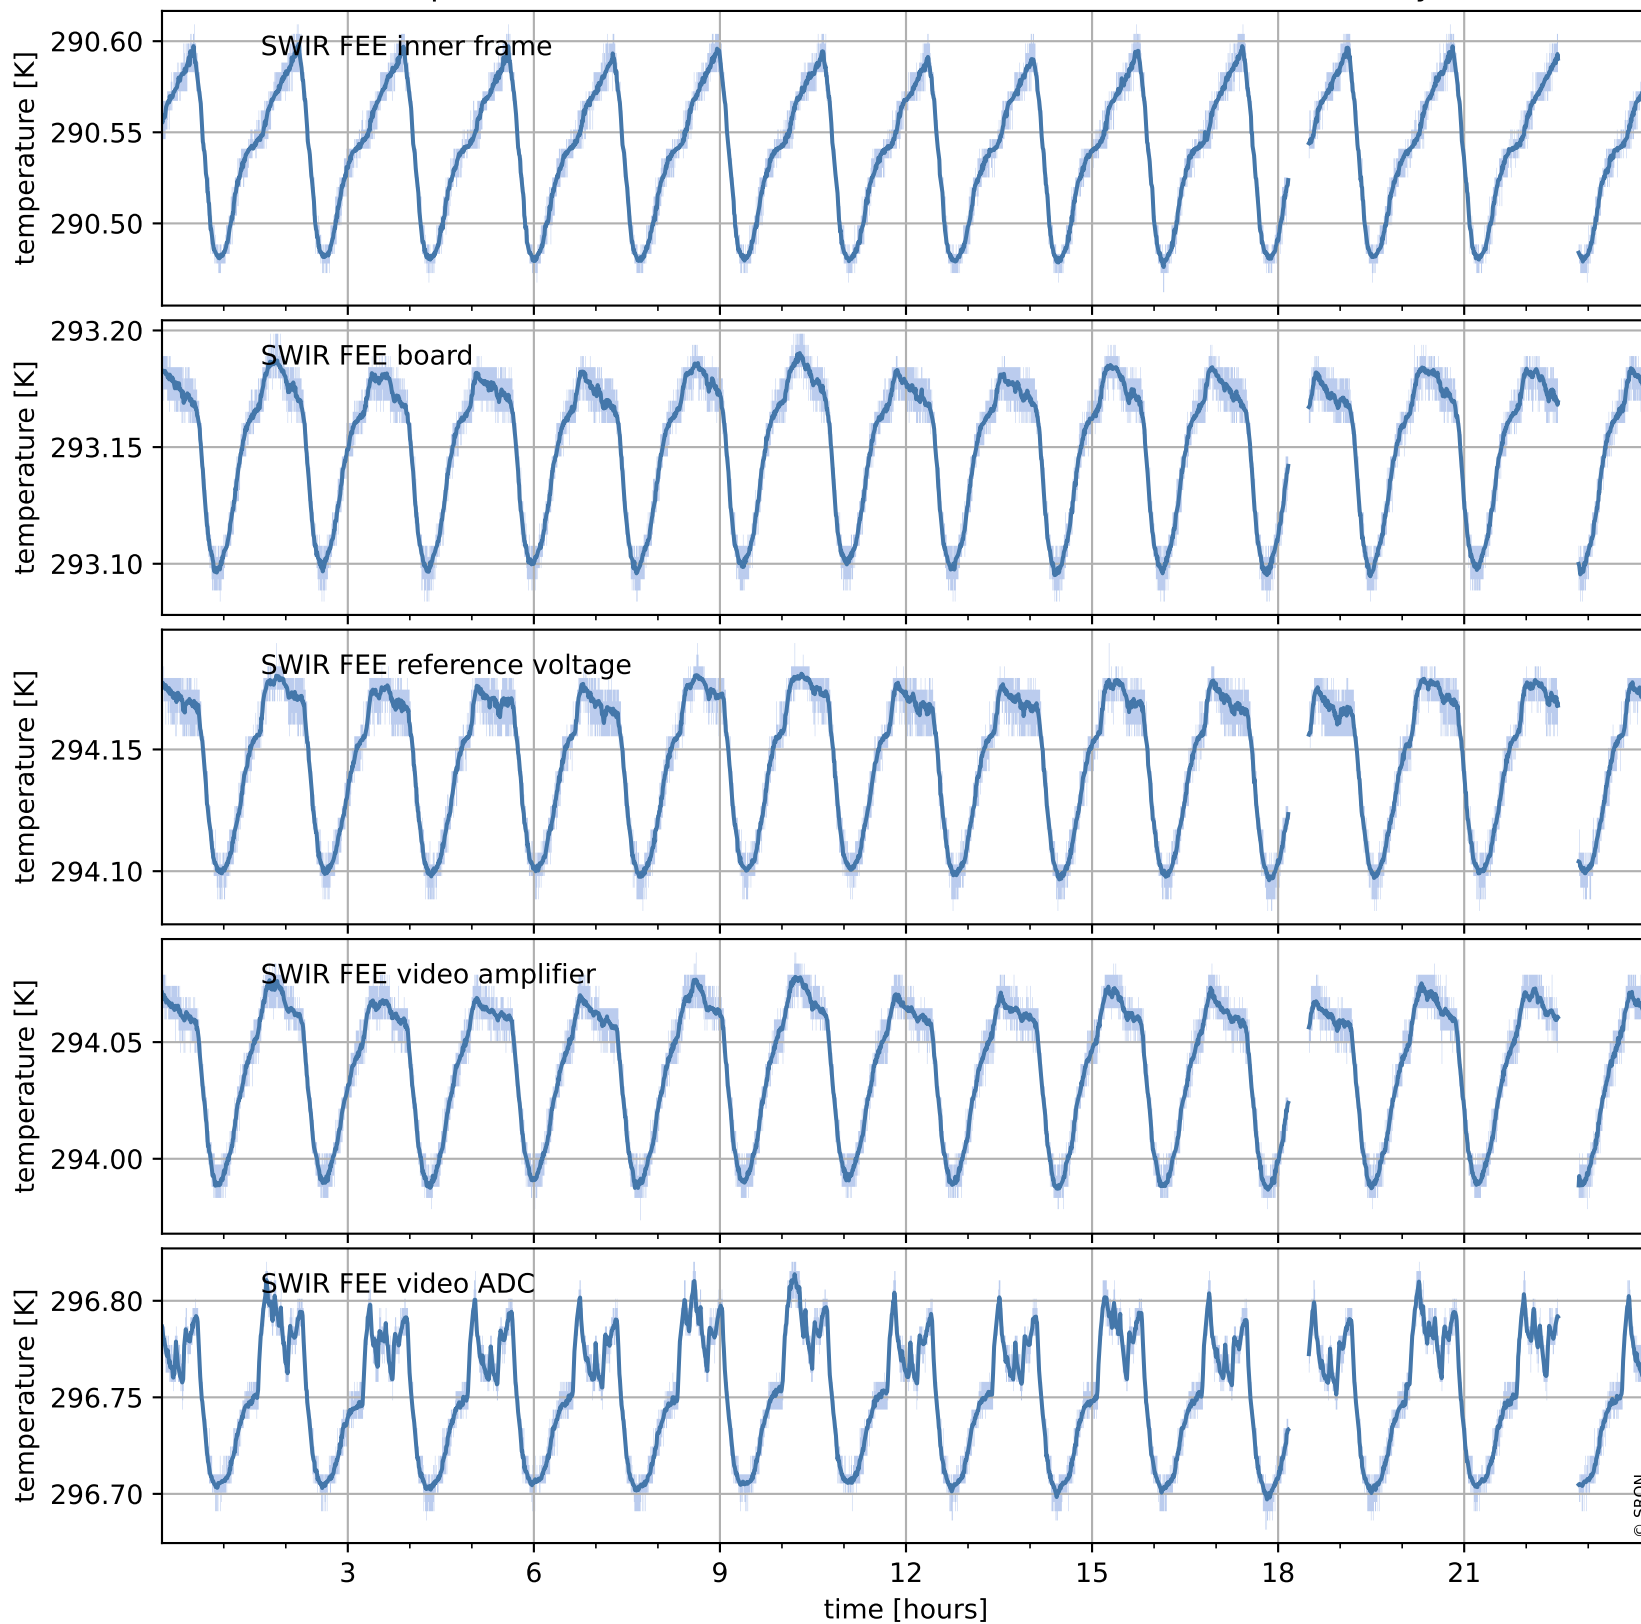

Tropomi SWIR housekeeping data

orbits : [19772, 19786]
coverage : 2021-08-07 / 2021-08-08
created : 2023-08-21T09:16:06

Temperature of sensors relevant for SWIR (one day)

Tropomi SWIR housekeeping data

orbits : [19302, 19786]
coverage : 2021-07-04 / 2021-08-08
created : 2023-08-21T09:16:06

Temperature of sensors relevant for SWIR (last month)

Tropomi SWIR housekeeping data

orbits : [19772, 19786]
coverage : 2021-08-07 / 2021-08-08
created : 2023-08-21T09:16:07

Current and duty cycle of 3 heaters relevant for SWIR (one day)

Tropomi SWIR housekeeping data

orbits : [19302, 19786]
coverage : 2021-07-04 / 2021-08-08
created : 2023-08-21T09:16:07

Current and duty cycle of 3 heaters relevant for SWIR (last month)

Tropomi SWIR housekeeping data

orbits : [19772, 19786]
coverage : 2021-08-07 / 2021-08-08
created : 2023-08-21T09:16:07

Temperature of sensors at the SWIR front-end electronics (one day)

Tropomi SWIR housekeeping data

orbits : [19302, 19786]
coverage : 2021-07-04 / 2021-08-08
created : 2023-08-21T09:16:08