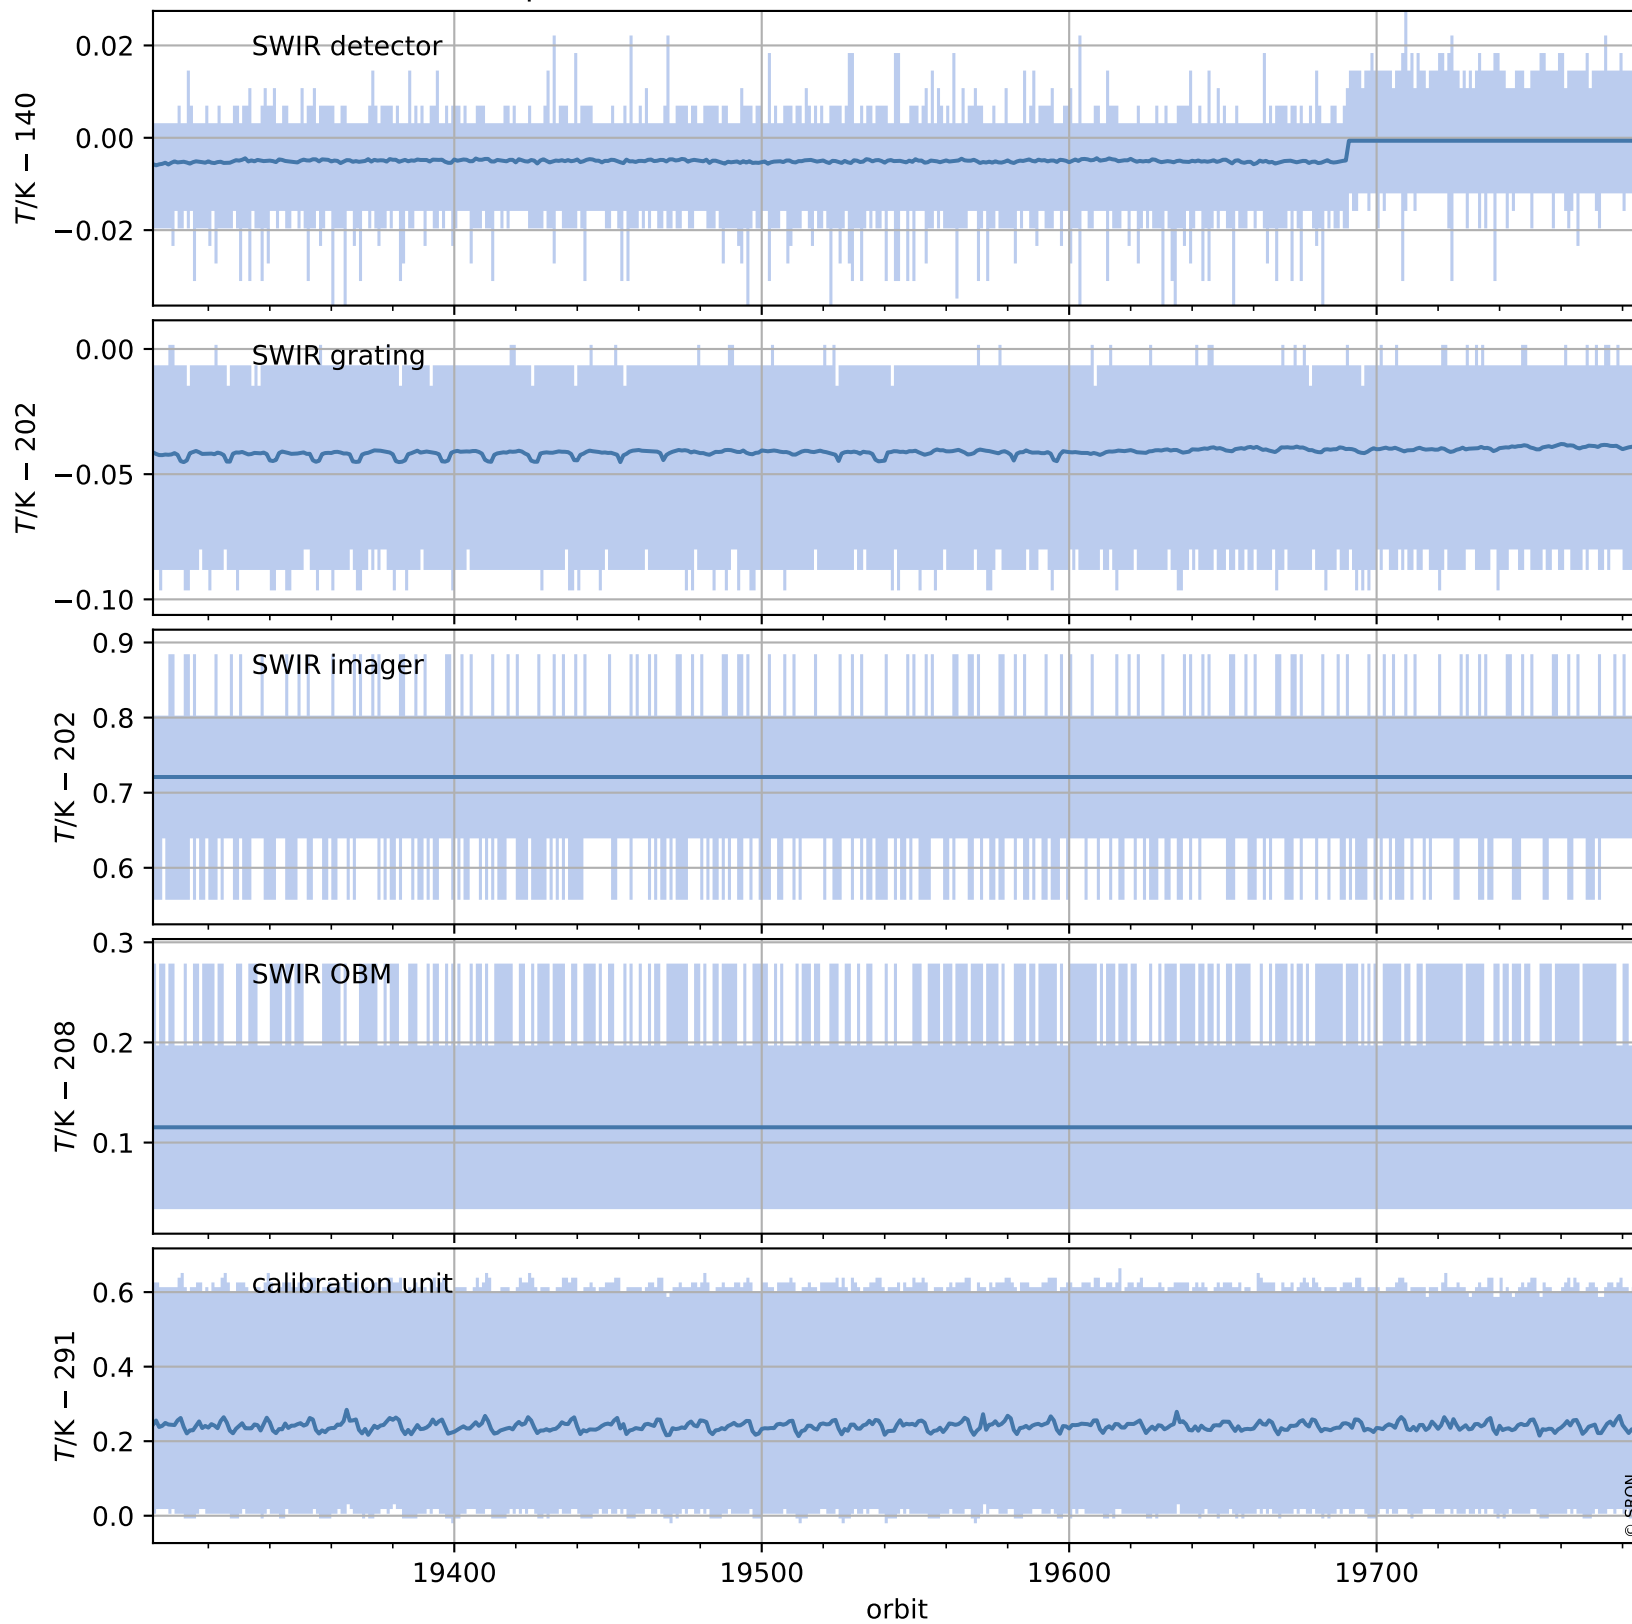

Tropomi SWIR housekeeping data

orbits : [19772, 19786]
coverage : 2021-08-07 / 2021-08-08
created : 2023-08-21T09:16:06

Temperature of sensors relevant for SWIR (one day)

Tropomi SWIR housekeeping data

orbits : [19302, 19786]
coverage : 2021-07-04 / 2021-08-08
created : 2023-08-21T09:16:06

Temperature of sensors relevant for SWIR (last month)

Tropomi SWIR housekeeping data

orbits : [19772, 19786]
coverage : 2021-08-07 / 2021-08-08
created : 2023-08-21T09:16:07

Current and duty cycle of 3 heaters relevant for SWIR (one day)

Tropomi SWIR housekeeping data

orbits : [19302, 19786]
coverage : 2021-07-04 / 2021-08-08
created : 2023-08-21T09:16:07

Current and duty cycle of 3 heaters relevant for SWIR (last month)

Tropomi SWIR housekeeping data

orbits : [19772, 19786]
coverage : 2021-08-07 / 2021-08-08
created : 2023-08-21T09:16:07

Temperature of sensors at the SWIR front-end electronics (one day)

Tropomi SWIR housekeeping data

orbits : [19302, 19786]
coverage : 2021-07-04 / 2021-08-08
created : 2023-08-21T09:16:08