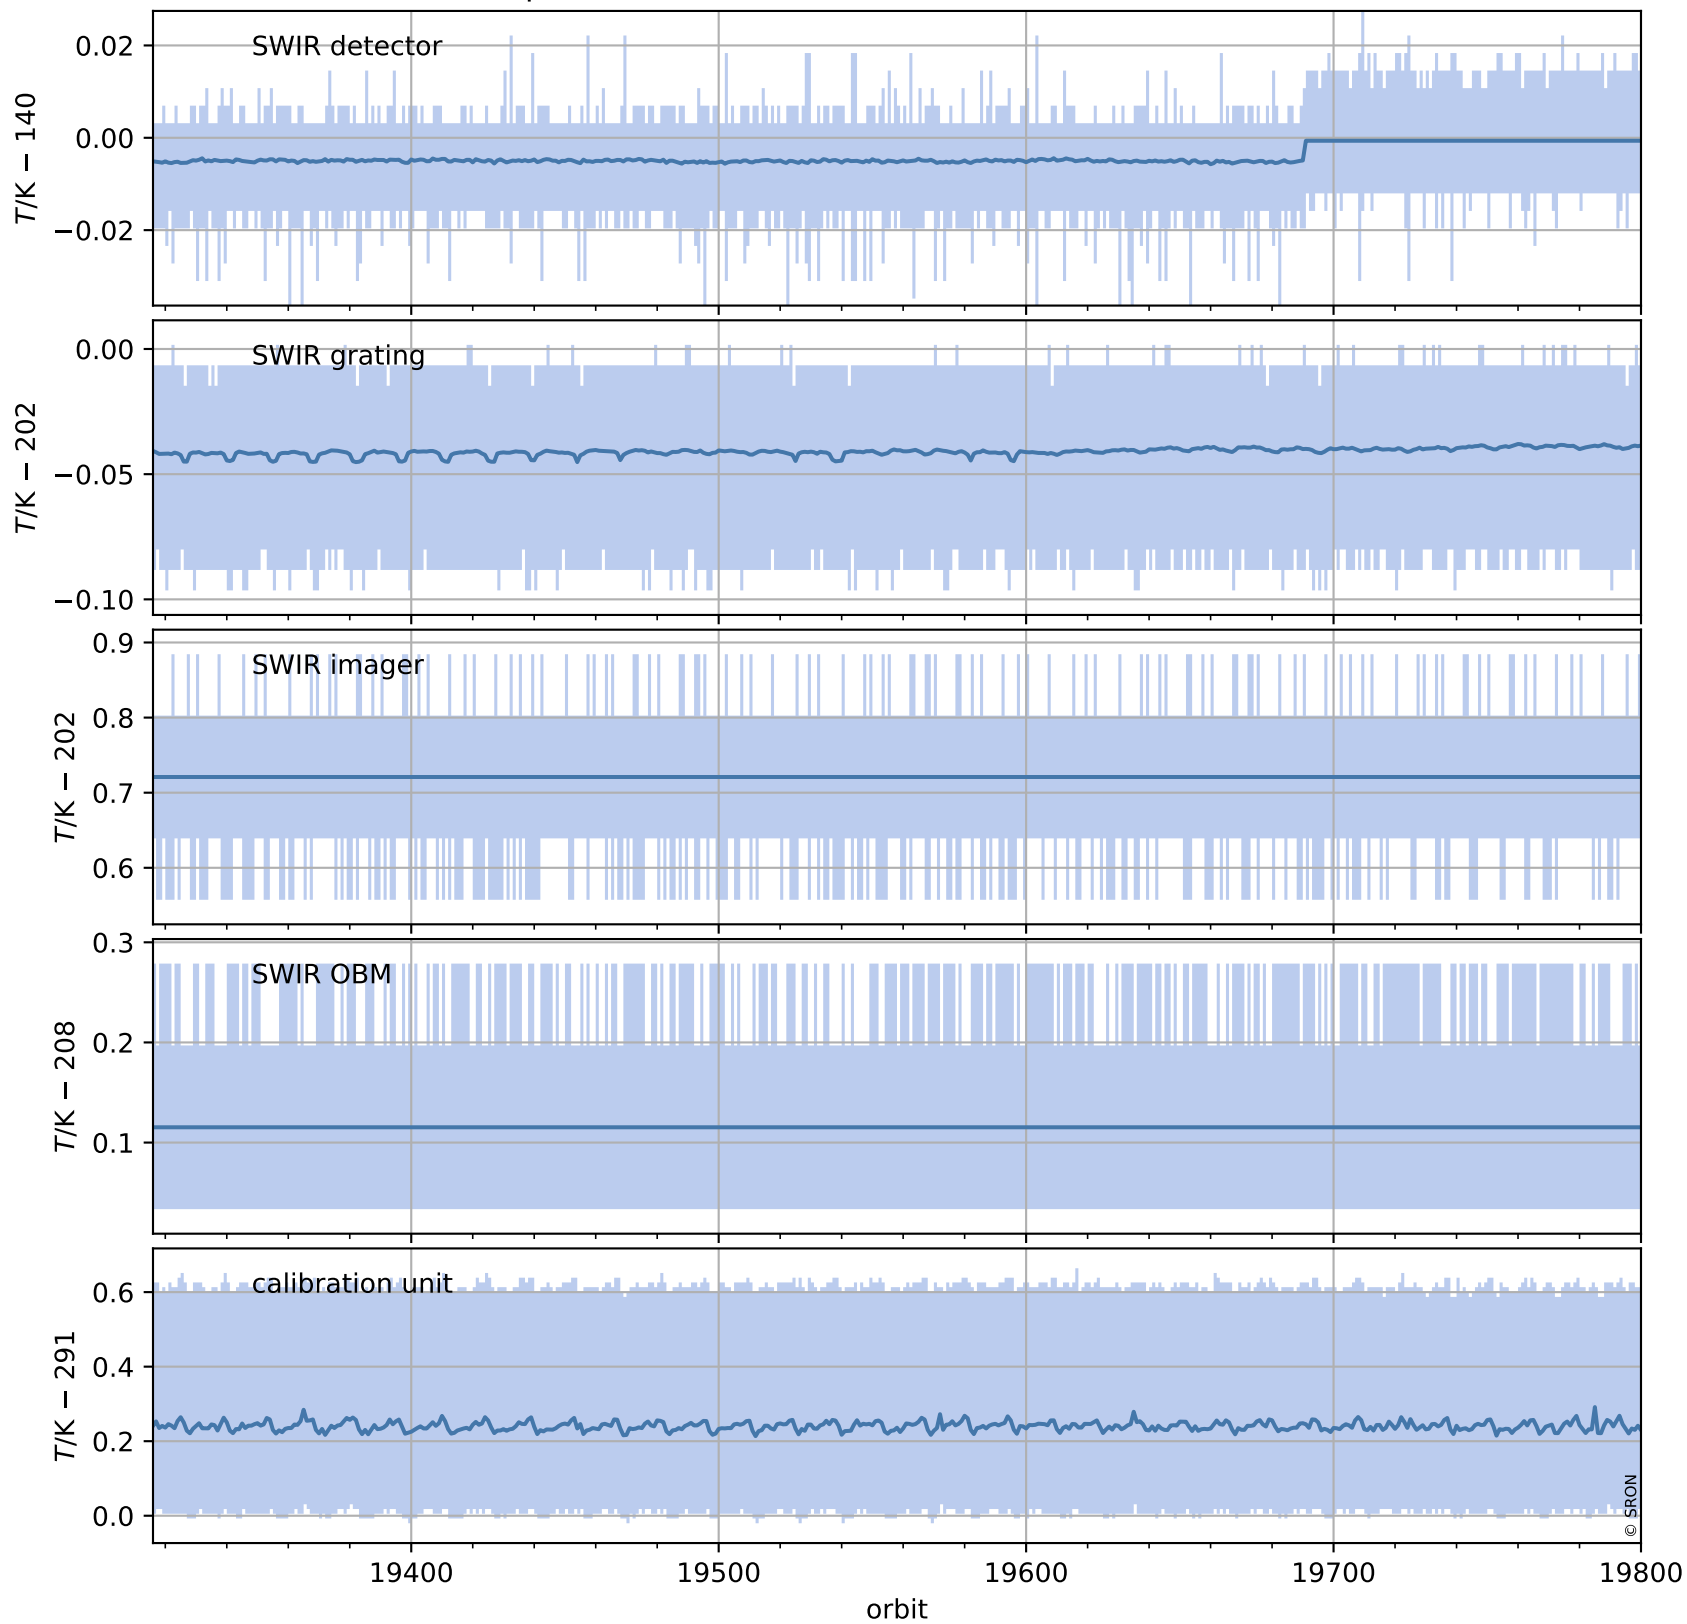

Tropomi SWIR housekeeping data

orbits : [19787, 19800]
coverage : 2021-08-08 / 2021-08-09
created : 2023-08-21T09:16:08

Temperature of sensors relevant for SWIR (one day)

Tropomi SWIR housekeeping data

orbits : [19316, 19800]
coverage : 2021-07-05 / 2021-08-09
created : 2023-08-21T09:16:09

Temperature of sensors relevant for SWIR (last month)

Tropomi SWIR housekeeping data

orbits : [19787, 19800]
coverage : 2021-08-08 / 2021-08-09
created : 2023-08-21T09:16:09

Current and duty cycle of 3 heaters relevant for SWIR (one day)

Tropomi SWIR housekeeping data

orbits : [19316, 19800]
coverage : 2021-07-05 / 2021-08-09
created : 2023-08-21T09:16:09

Current and duty cycle of 3 heaters relevant for SWIR (last month)

Tropomi SWIR housekeeping data

orbits : [19787, 19800]
coverage : 2021-08-08 / 2021-08-09
created : 2023-08-21T09:16:10

Temperature of sensors at the SWIR front-end electronics (one day)

Tropomi SWIR housekeeping data

orbits : [19316, 19800]
coverage : 2021-07-05 / 2021-08-09
created : 2023-08-21T09:16:10