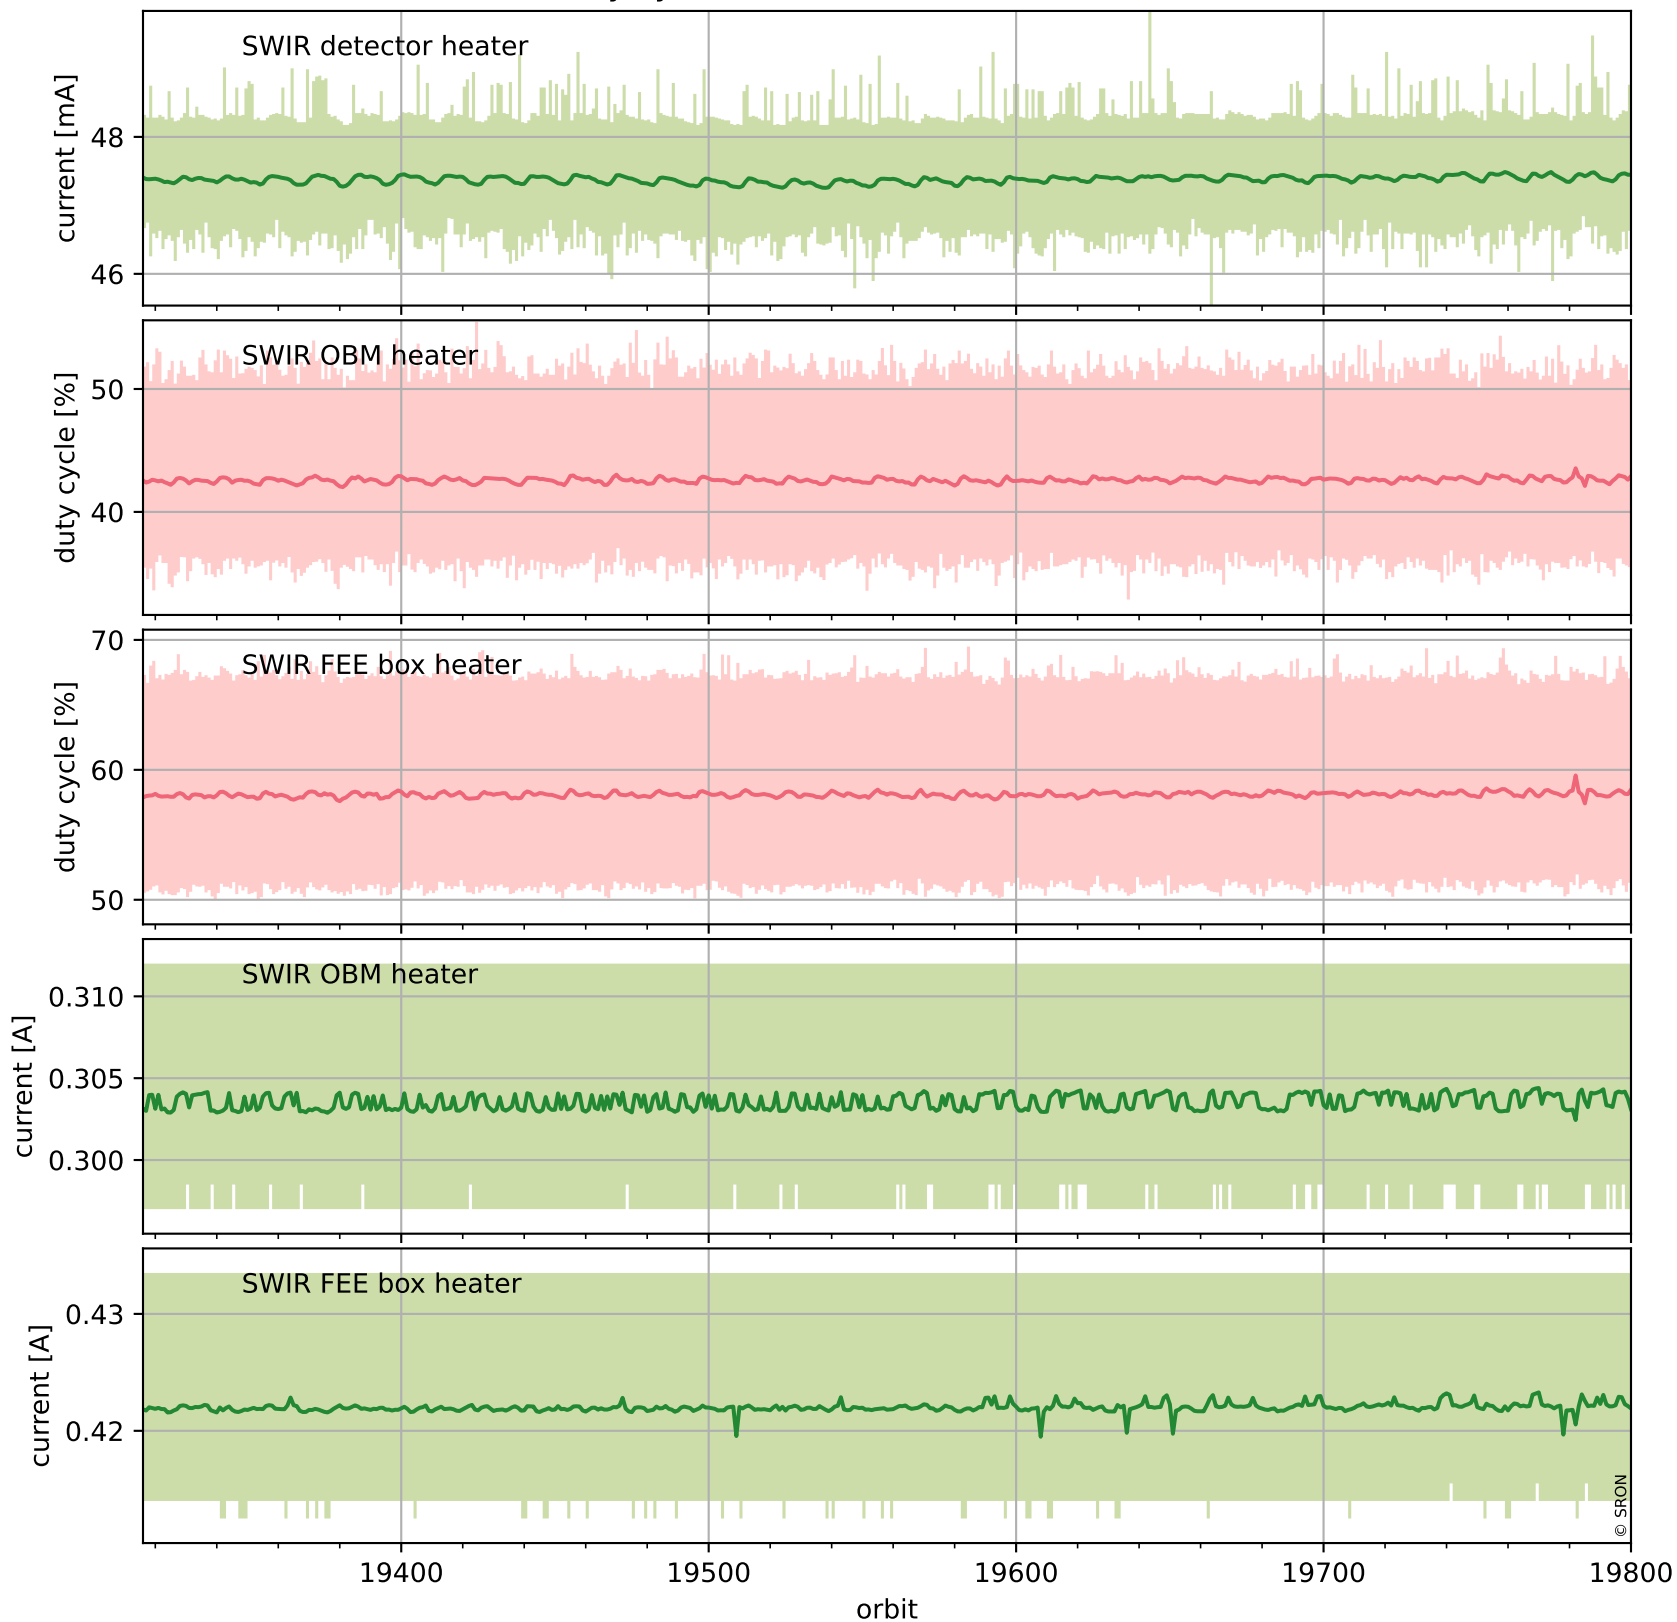

Tropomi SWIR housekeeping data

orbits : [19787, 19800]
coverage : 2021-08-08 / 2021-08-09
created : 2023-08-21T09:16:08

Temperature of sensors relevant for SWIR (one day)

Tropomi SWIR housekeeping data

orbits : [19316, 19800]
coverage : 2021-07-05 / 2021-08-09
created : 2023-08-21T09:16:09

Temperature of sensors relevant for SWIR (last month)

Tropomi SWIR housekeeping data

orbits : [19787, 19800]
coverage : 2021-08-08 / 2021-08-09
created : 2023-08-21T09:16:09

Current and duty cycle of 3 heaters relevant for SWIR (one day)

Tropomi SWIR housekeeping data

orbits : [19316, 19800]
coverage : 2021-07-05 / 2021-08-09
created : 2023-08-21T09:16:09

Current and duty cycle of 3 heaters relevant for SWIR (last month)

Tropomi SWIR housekeeping data

orbits : [19787, 19800]
coverage : 2021-08-08 / 2021-08-09
created : 2023-08-21T09:16:10

Temperature of sensors at the SWIR front-end electronics (one day)

Tropomi SWIR housekeeping data

orbits : [19316, 19800]
coverage : 2021-07-05 / 2021-08-09
created : 2023-08-21T09:16:10