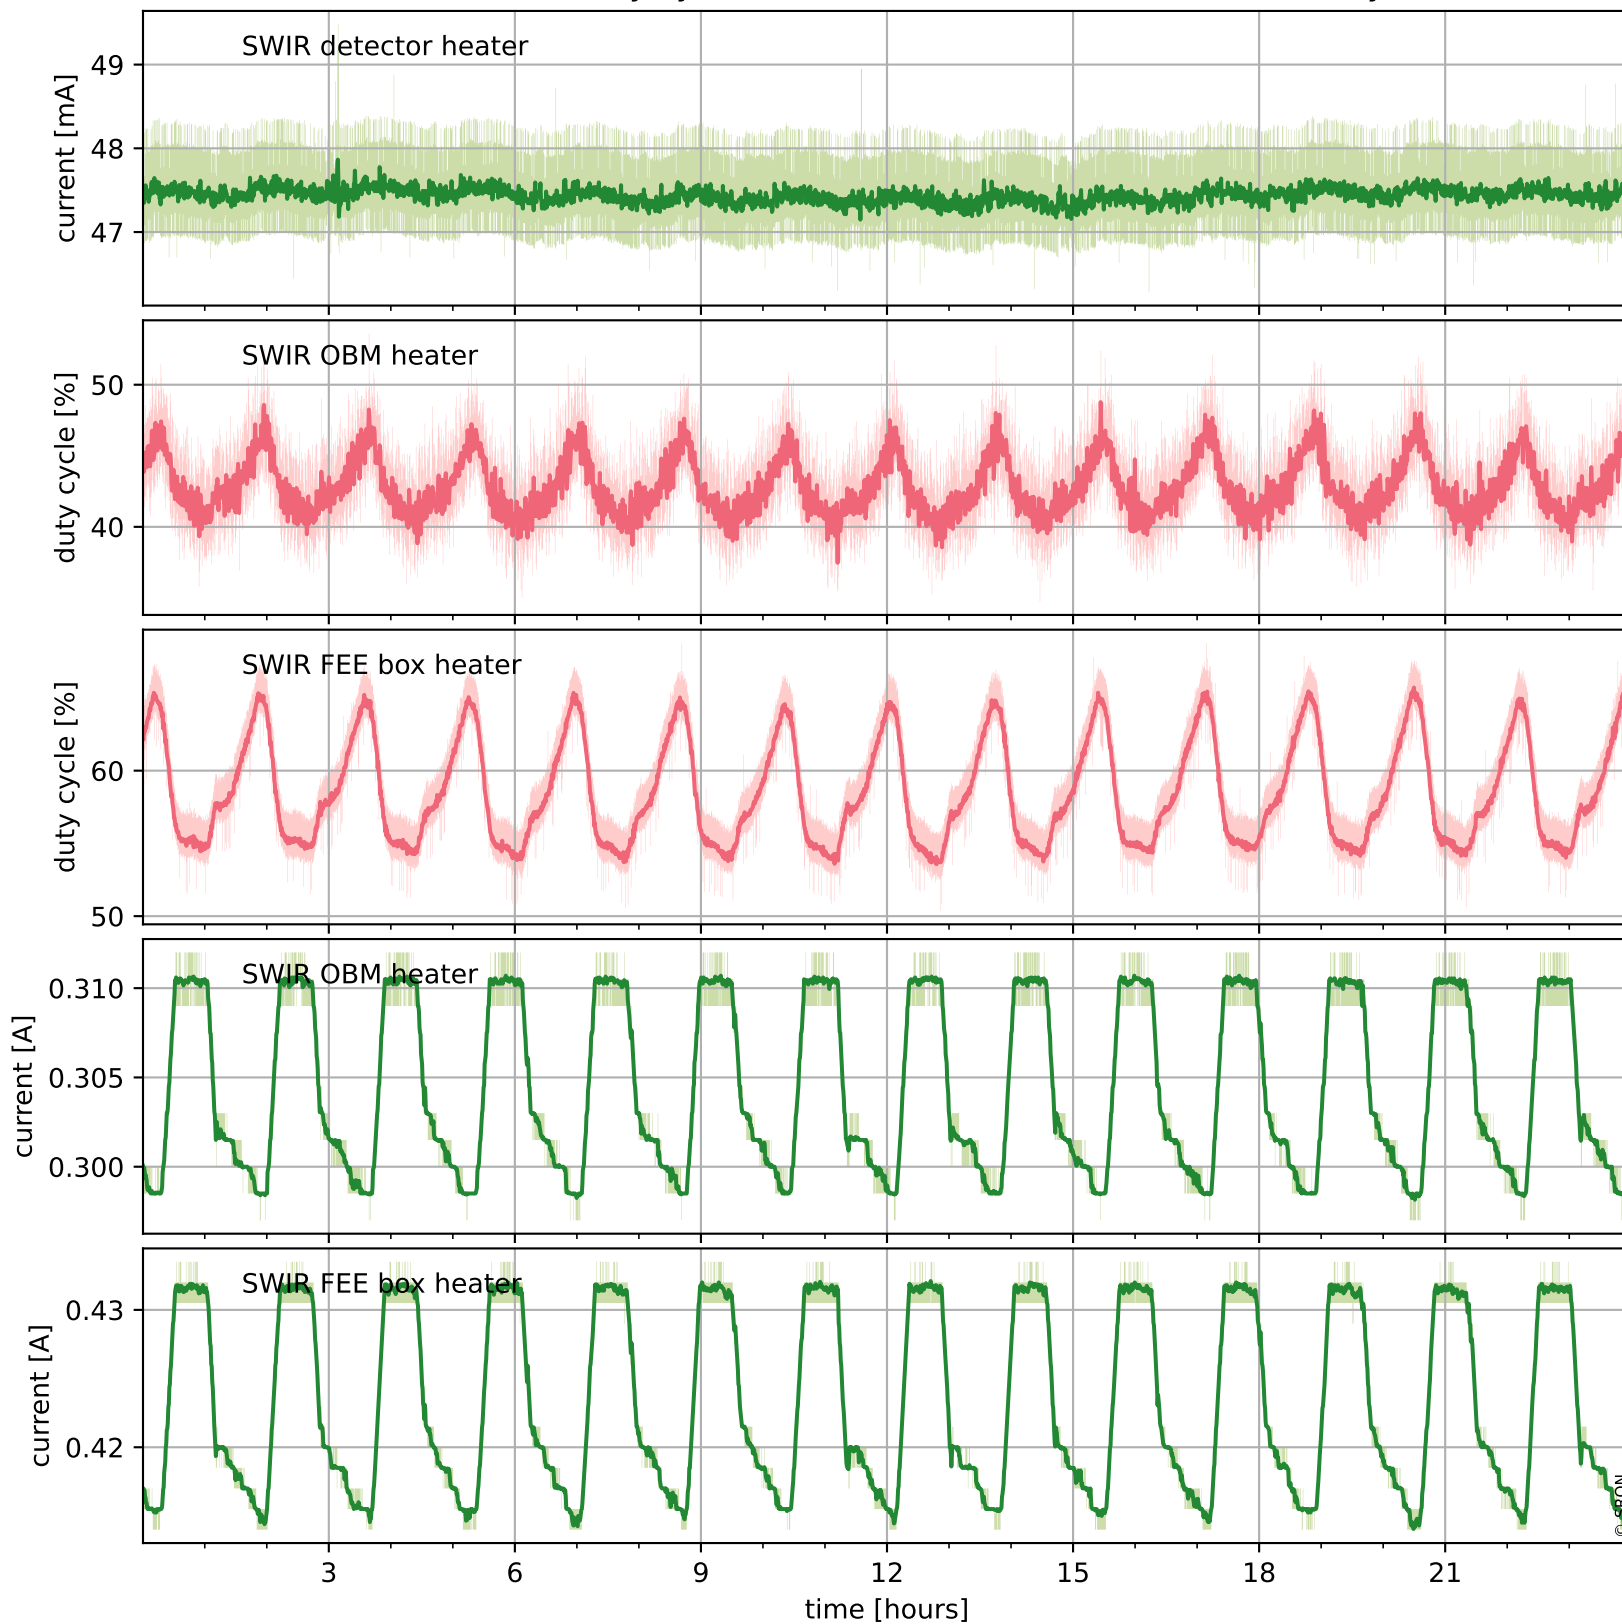

Tropomi SWIR housekeeping data

orbits : [19787, 19800]
coverage : 2021-08-08 / 2021-08-09
created : 2023-08-21T09:16:08

Temperature of sensors relevant for SWIR (one day)

Tropomi SWIR housekeeping data

orbits : [19316, 19800]
coverage : 2021-07-05 / 2021-08-09
created : 2023-08-21T09:16:09

Temperature of sensors relevant for SWIR (last month)

Tropomi SWIR housekeeping data

orbits : [19787, 19800]
coverage : 2021-08-08 / 2021-08-09
created : 2023-08-21T09:16:09

Current and duty cycle of 3 heaters relevant for SWIR (one day)

Tropomi SWIR housekeeping data

orbits : [19316, 19800]
coverage : 2021-07-05 / 2021-08-09
created : 2023-08-21T09:16:09

Current and duty cycle of 3 heaters relevant for SWIR (last month)

Tropomi SWIR housekeeping data

orbits : [19787, 19800]
coverage : 2021-08-08 / 2021-08-09
created : 2023-08-21T09:16:10

Temperature of sensors at the SWIR front-end electronics (one day)

Tropomi SWIR housekeeping data

orbits : [19316, 19800]
coverage : 2021-07-05 / 2021-08-09
created : 2023-08-21T09:16:10