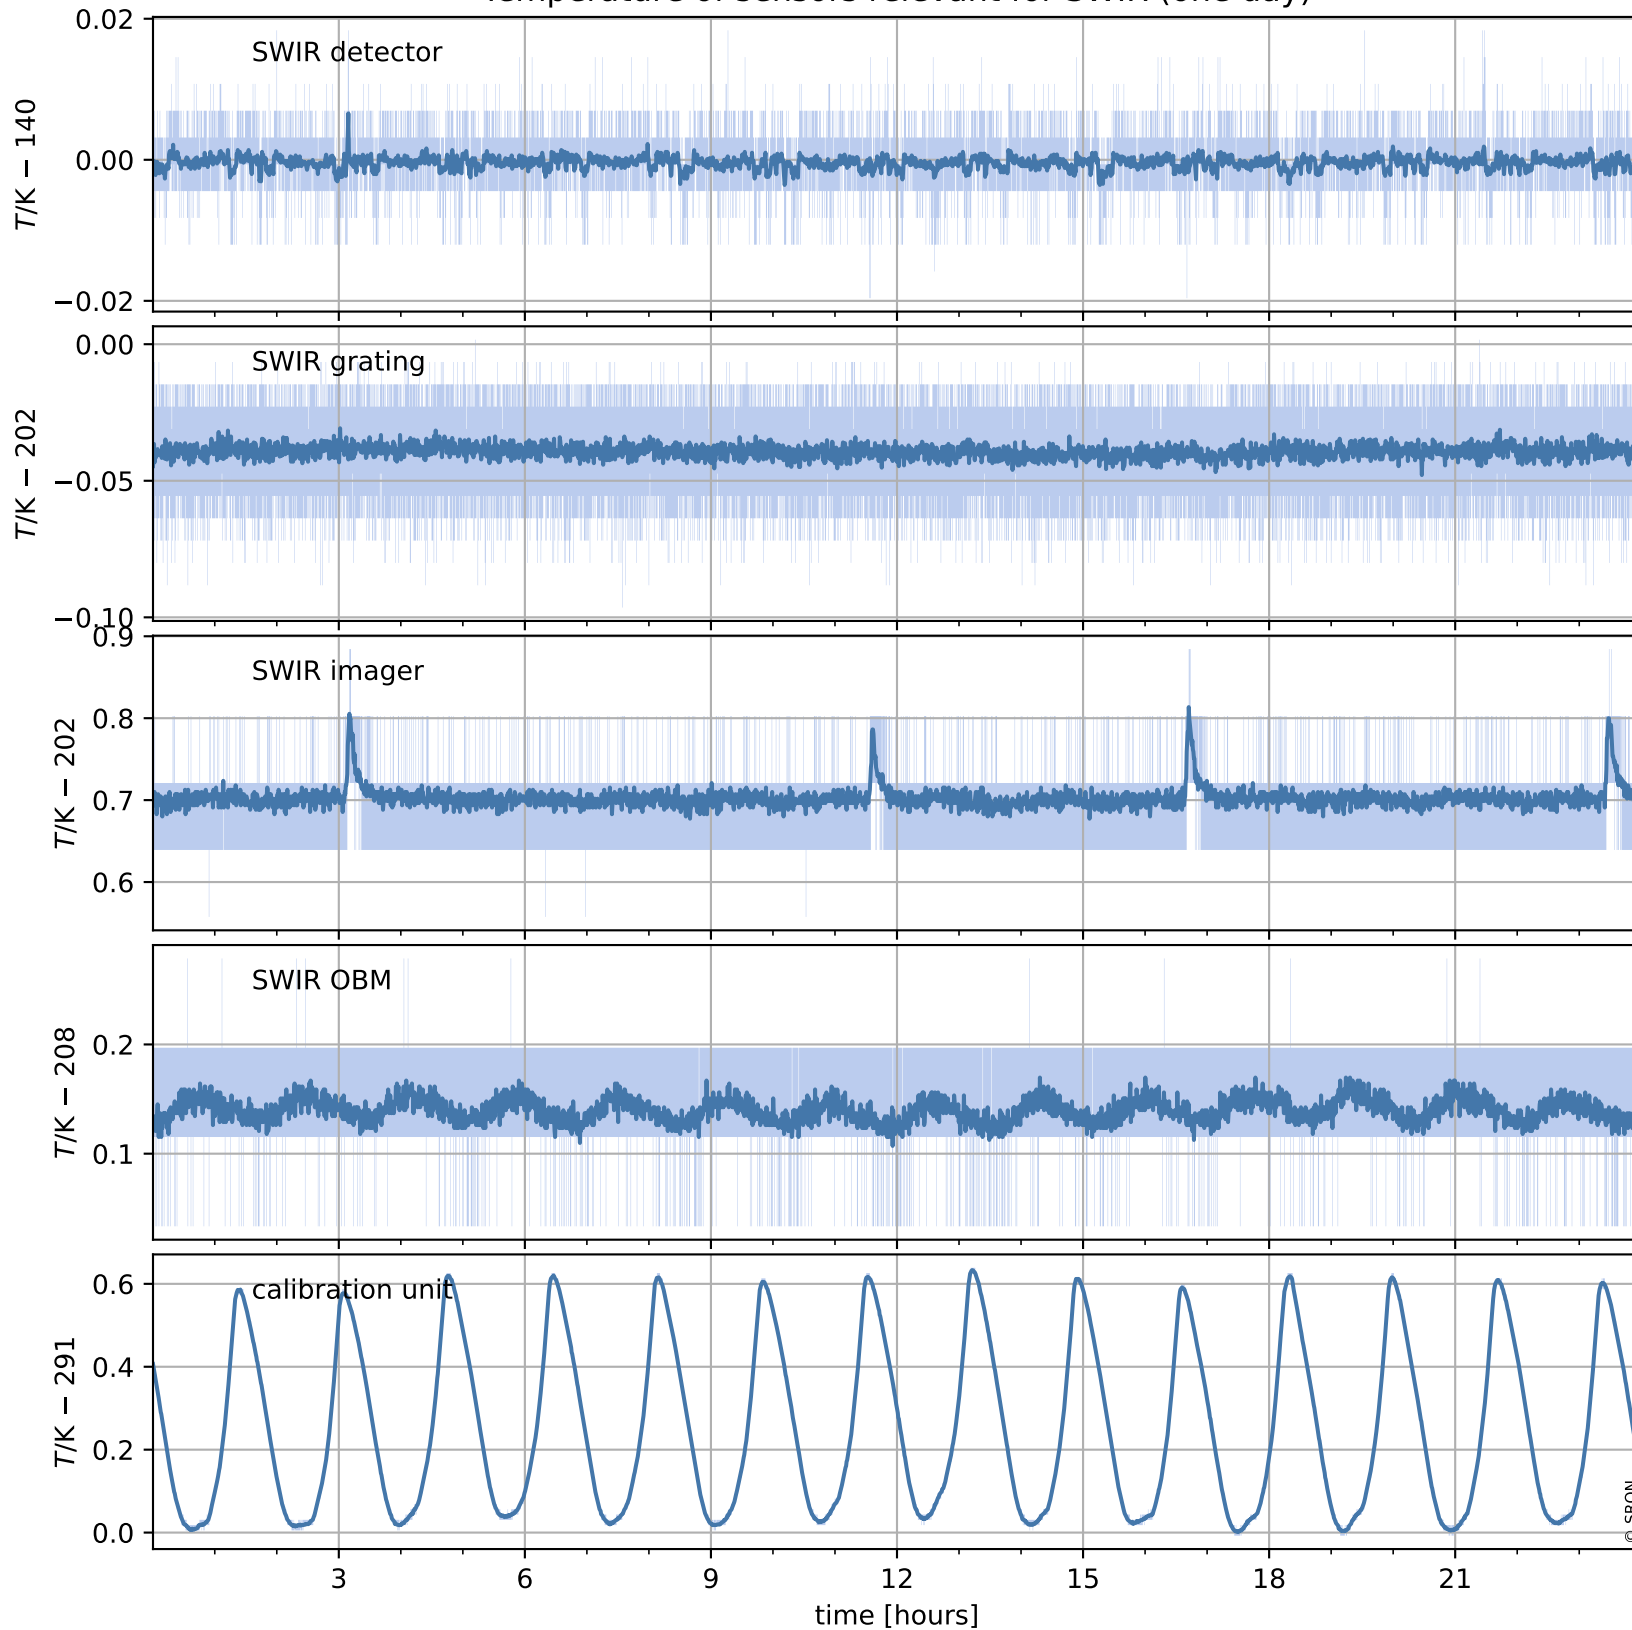

Tropomi SWIR housekeeping data

orbits : [19787, 19800]
coverage : 2021-08-08 / 2021-08-09
created : 2023-08-21T09:16:08

Temperature of sensors relevant for SWIR (one day)

Tropomi SWIR housekeeping data

orbits : [19316, 19800]
coverage : 2021-07-05 / 2021-08-09
created : 2023-08-21T09:16:09

Temperature of sensors relevant for SWIR (last month)

Tropomi SWIR housekeeping data

orbits : [19787, 19800]
coverage : 2021-08-08 / 2021-08-09
created : 2023-08-21T09:16:09

Current and duty cycle of 3 heaters relevant for SWIR (one day)

Tropomi SWIR housekeeping data

orbits : [19316, 19800]
coverage : 2021-07-05 / 2021-08-09
created : 2023-08-21T09:16:09

Current and duty cycle of 3 heaters relevant for SWIR (last month)

Tropomi SWIR housekeeping data

orbits : [19787, 19800]
coverage : 2021-08-08 / 2021-08-09
created : 2023-08-21T09:16:10

Temperature of sensors at the SWIR front-end electronics (one day)

Tropomi SWIR housekeeping data

orbits : [19316, 19800]
coverage : 2021-07-05 / 2021-08-09
created : 2023-08-21T09:16:10