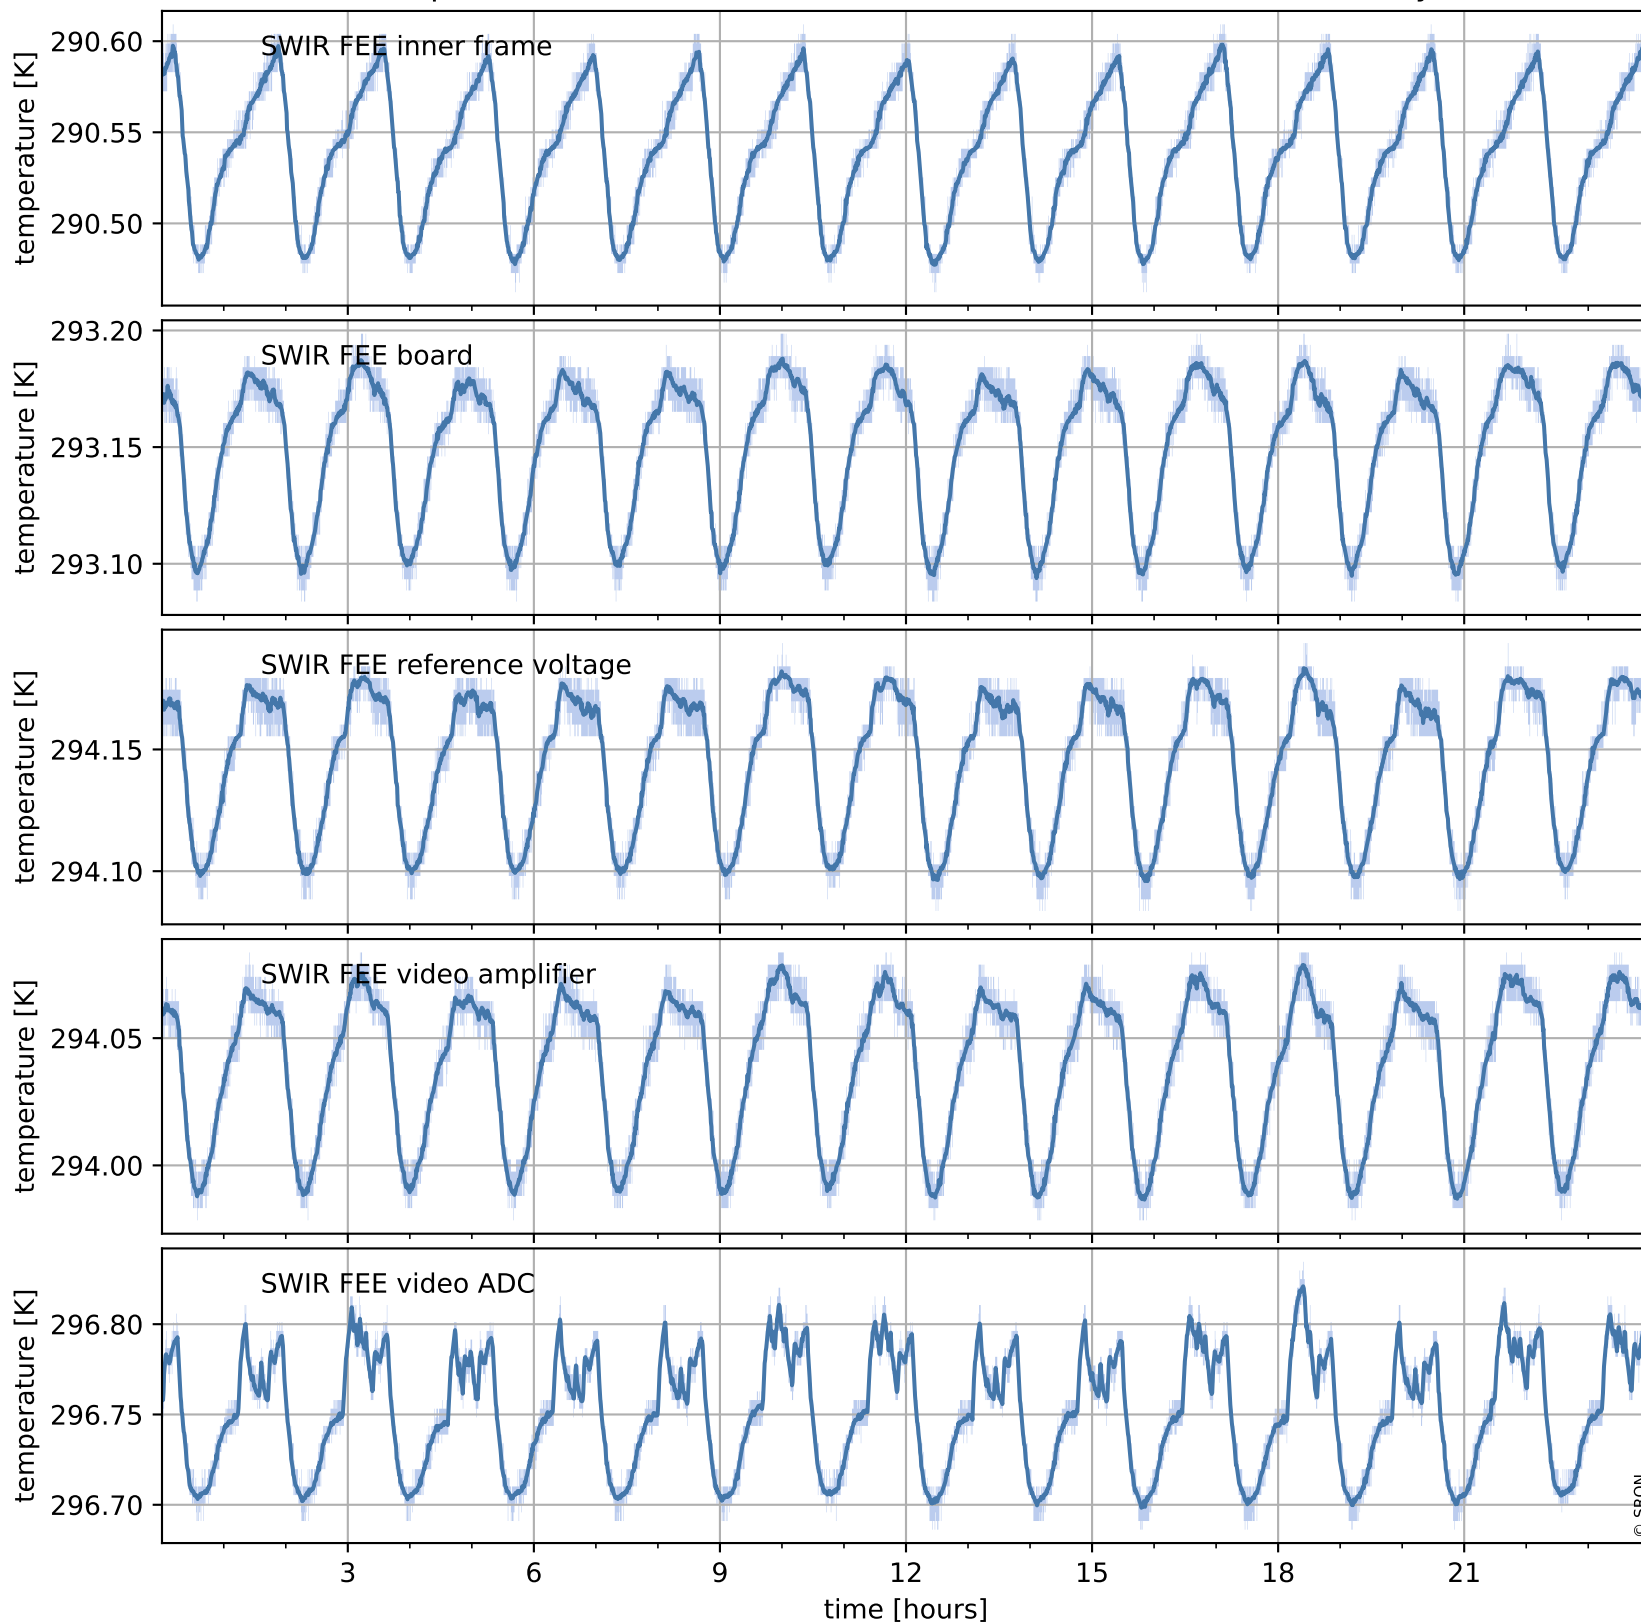

Tropomi SWIR housekeeping data

orbits : [19787, 19800]
coverage : 2021-08-08 / 2021-08-09
created : 2023-08-21T09:16:08

Temperature of sensors relevant for SWIR (one day)

Tropomi SWIR housekeeping data

orbits : [19316, 19800]
coverage : 2021-07-05 / 2021-08-09
created : 2023-08-21T09:16:09

Temperature of sensors relevant for SWIR (last month)

Tropomi SWIR housekeeping data

orbits : [19787, 19800]
coverage : 2021-08-08 / 2021-08-09
created : 2023-08-21T09:16:09

Current and duty cycle of 3 heaters relevant for SWIR (one day)

Tropomi SWIR housekeeping data

orbits : [19316, 19800]
coverage : 2021-07-05 / 2021-08-09
created : 2023-08-21T09:16:09

Current and duty cycle of 3 heaters relevant for SWIR (last month)

Tropomi SWIR housekeeping data

orbits : [19787, 19800]
coverage : 2021-08-08 / 2021-08-09
created : 2023-08-21T09:16:10

Temperature of sensors at the SWIR front-end electronics (one day)

Tropomi SWIR housekeeping data

orbits : [19316, 19800]
coverage : 2021-07-05 / 2021-08-09
created : 2023-08-21T09:16:10