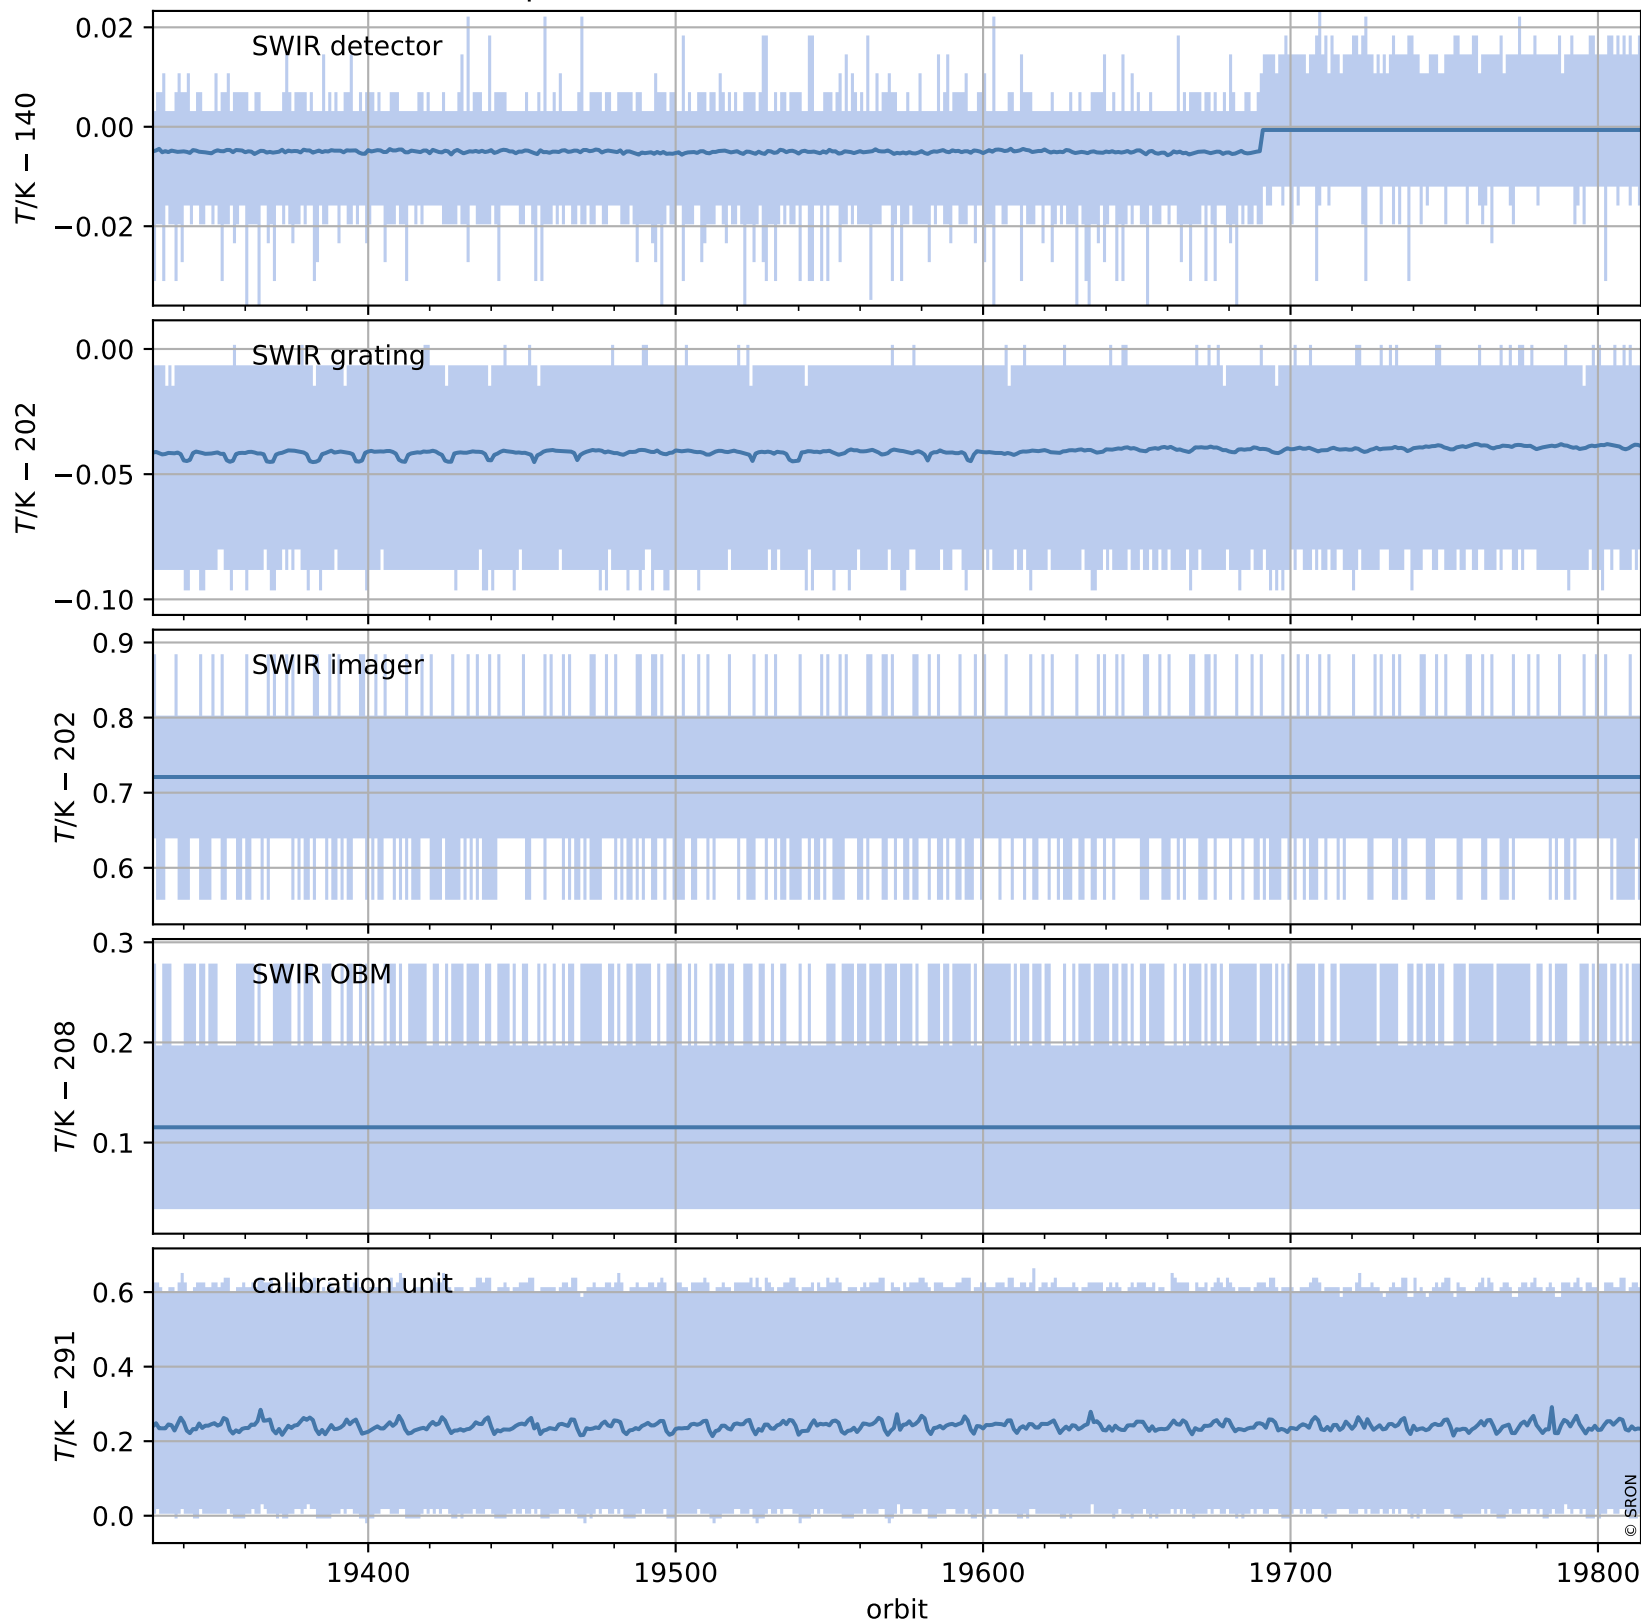

# Tropomi SWIR housekeeping data

orbits : [19801, 19814]  
coverage : 2021-08-09 / 2021-08-10  
created : 2023-08-21T09:16:11

## Temperature of sensors relevant for SWIR (one day)

# Tropomi SWIR housekeeping data

orbits : [19330, 19814]  
coverage : 2021-07-06 / 2021-08-10  
created : 2023-08-21T09:16:11

## Temperature of sensors relevant for SWIR (last month)