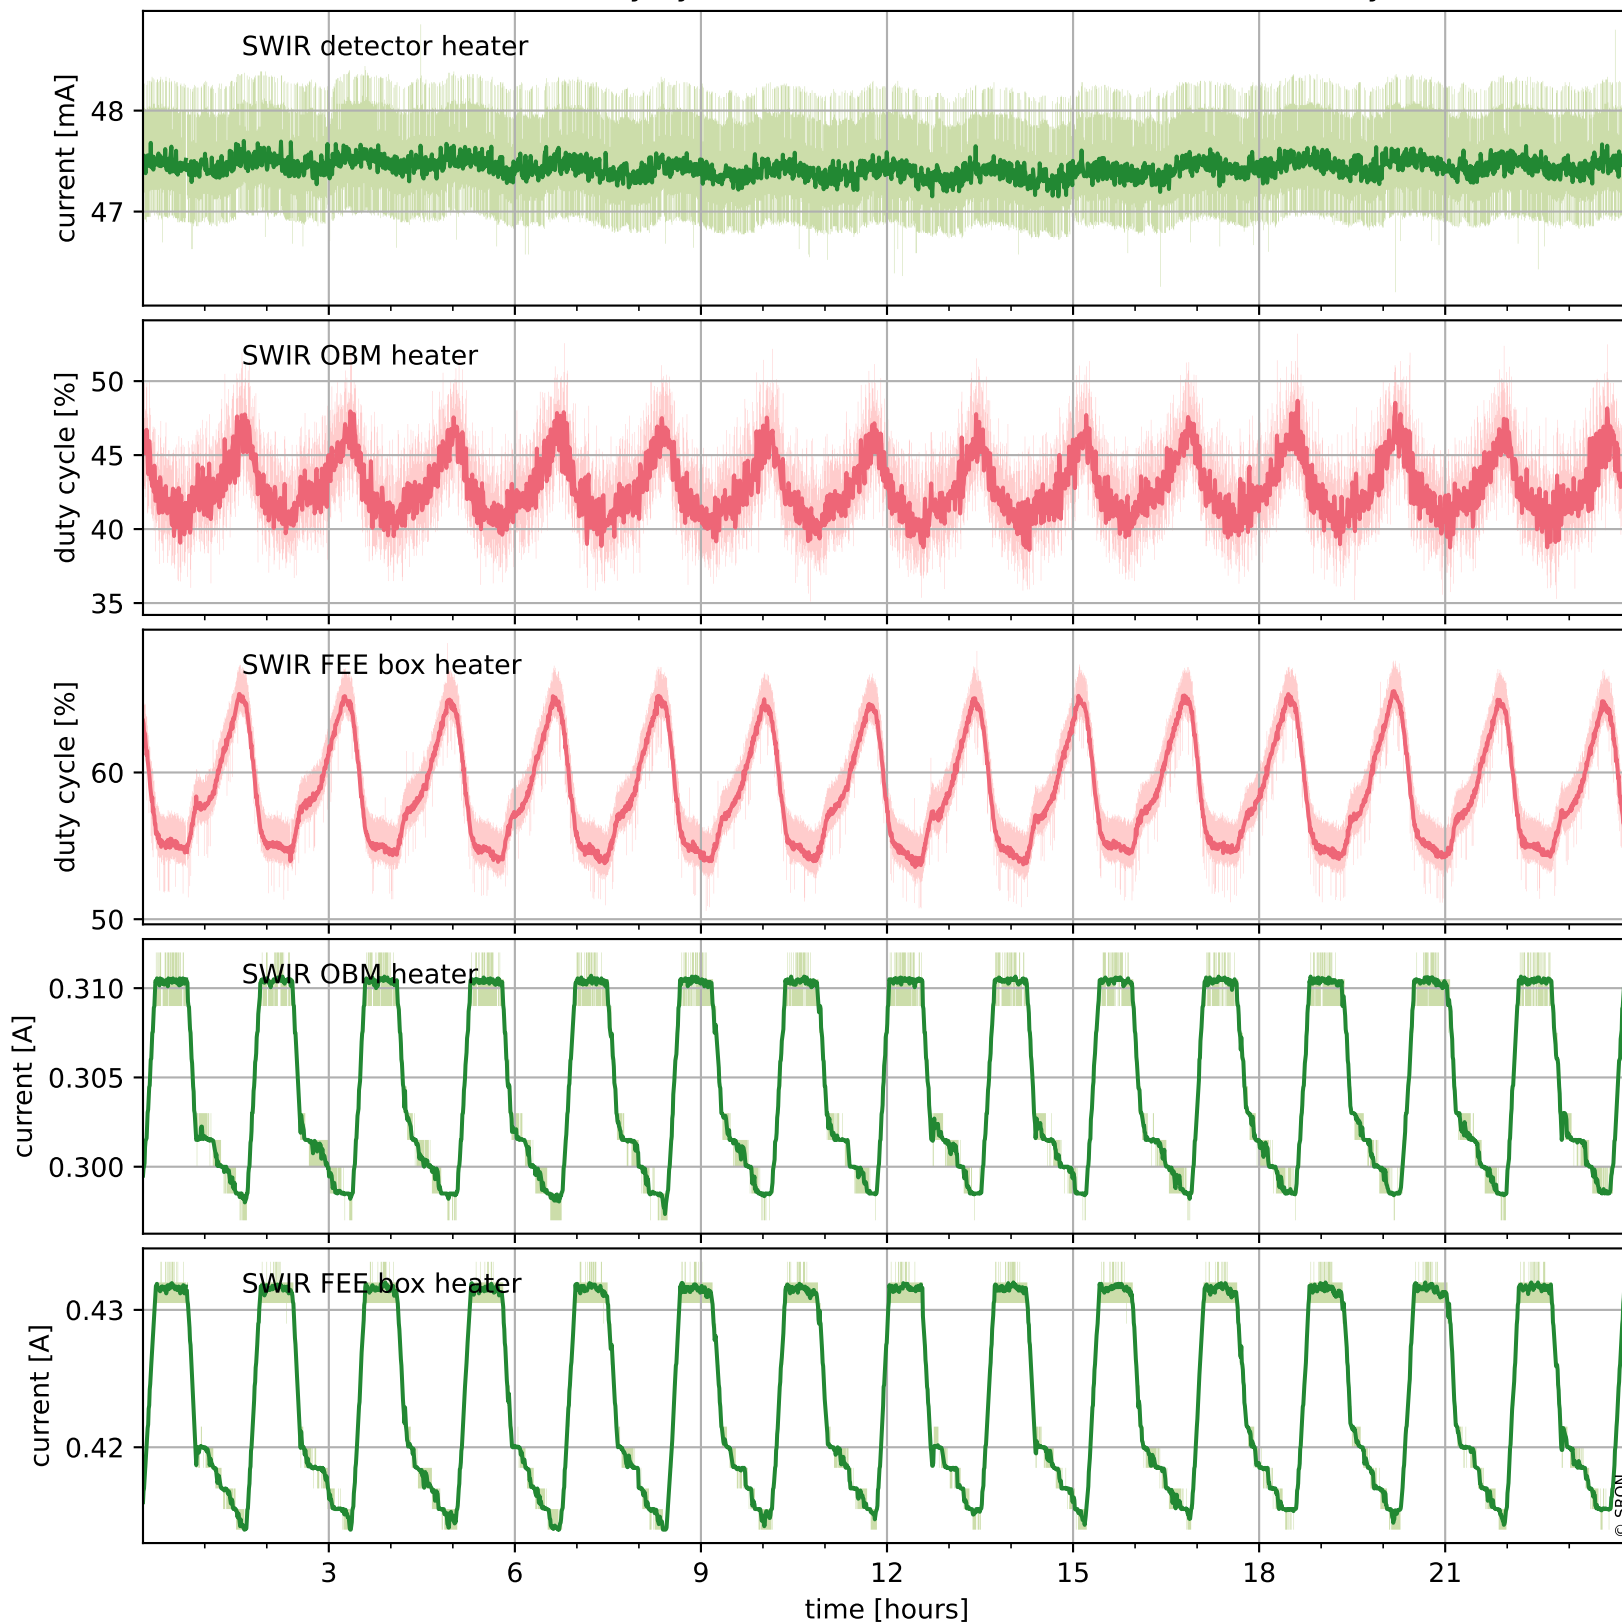

Tropomi SWIR housekeeping data

orbits : [19801, 19814]
coverage : 2021-08-09 / 2021-08-10
created : 2023-08-21T09:16:11

Current and duty cycle of 3 heaters relevant for SWIR (one day)