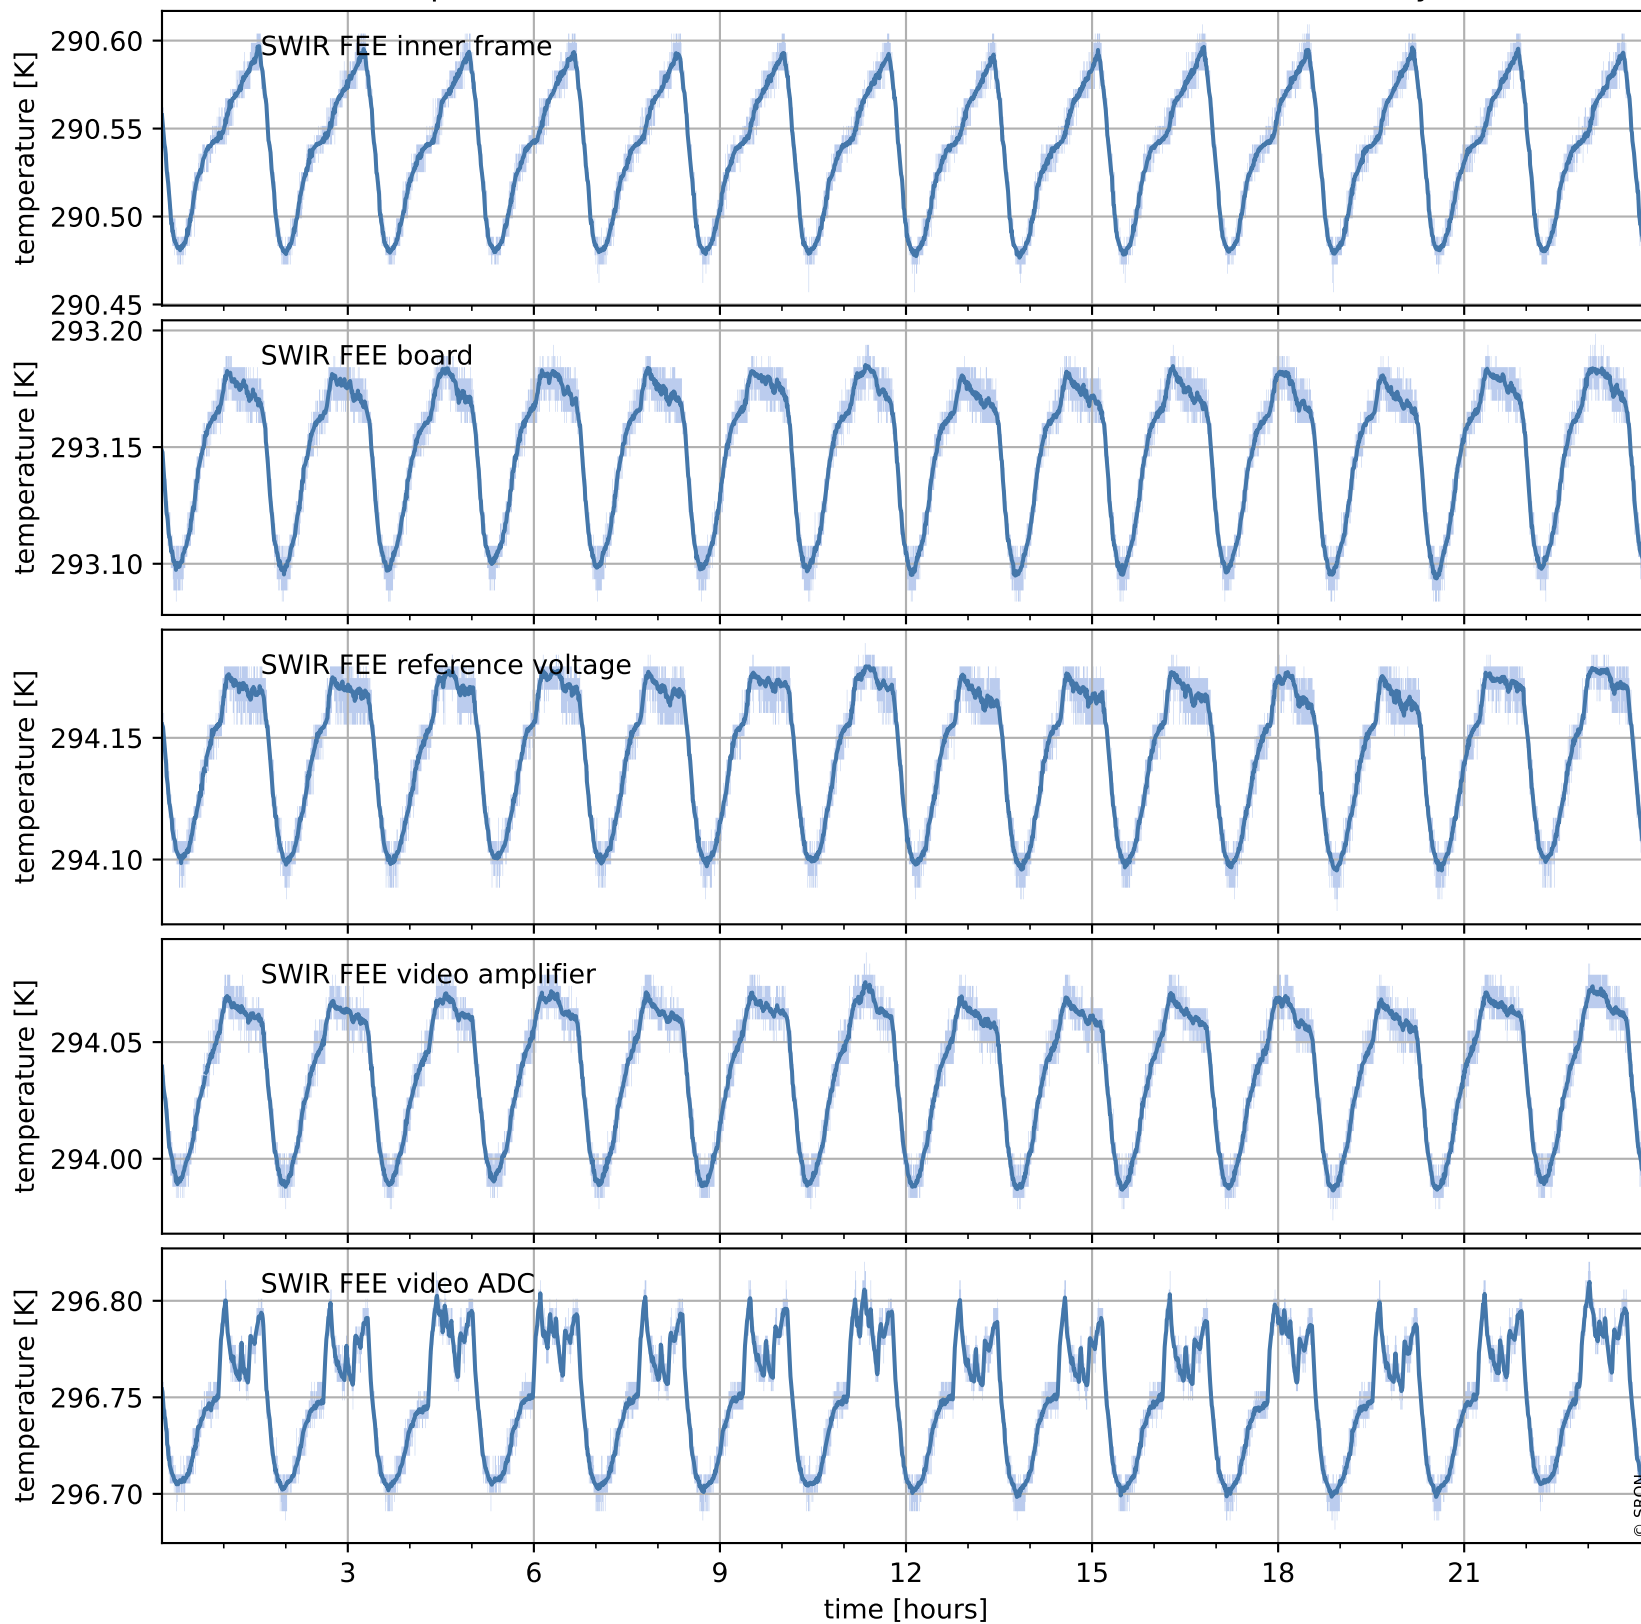

Tropomi SWIR housekeeping data

orbits : [19801, 19814]
coverage : 2021-08-09 / 2021-08-10
created : 2023-08-21T09:16:12

Temperature of sensors at the SWIR front-end electronics (one day)