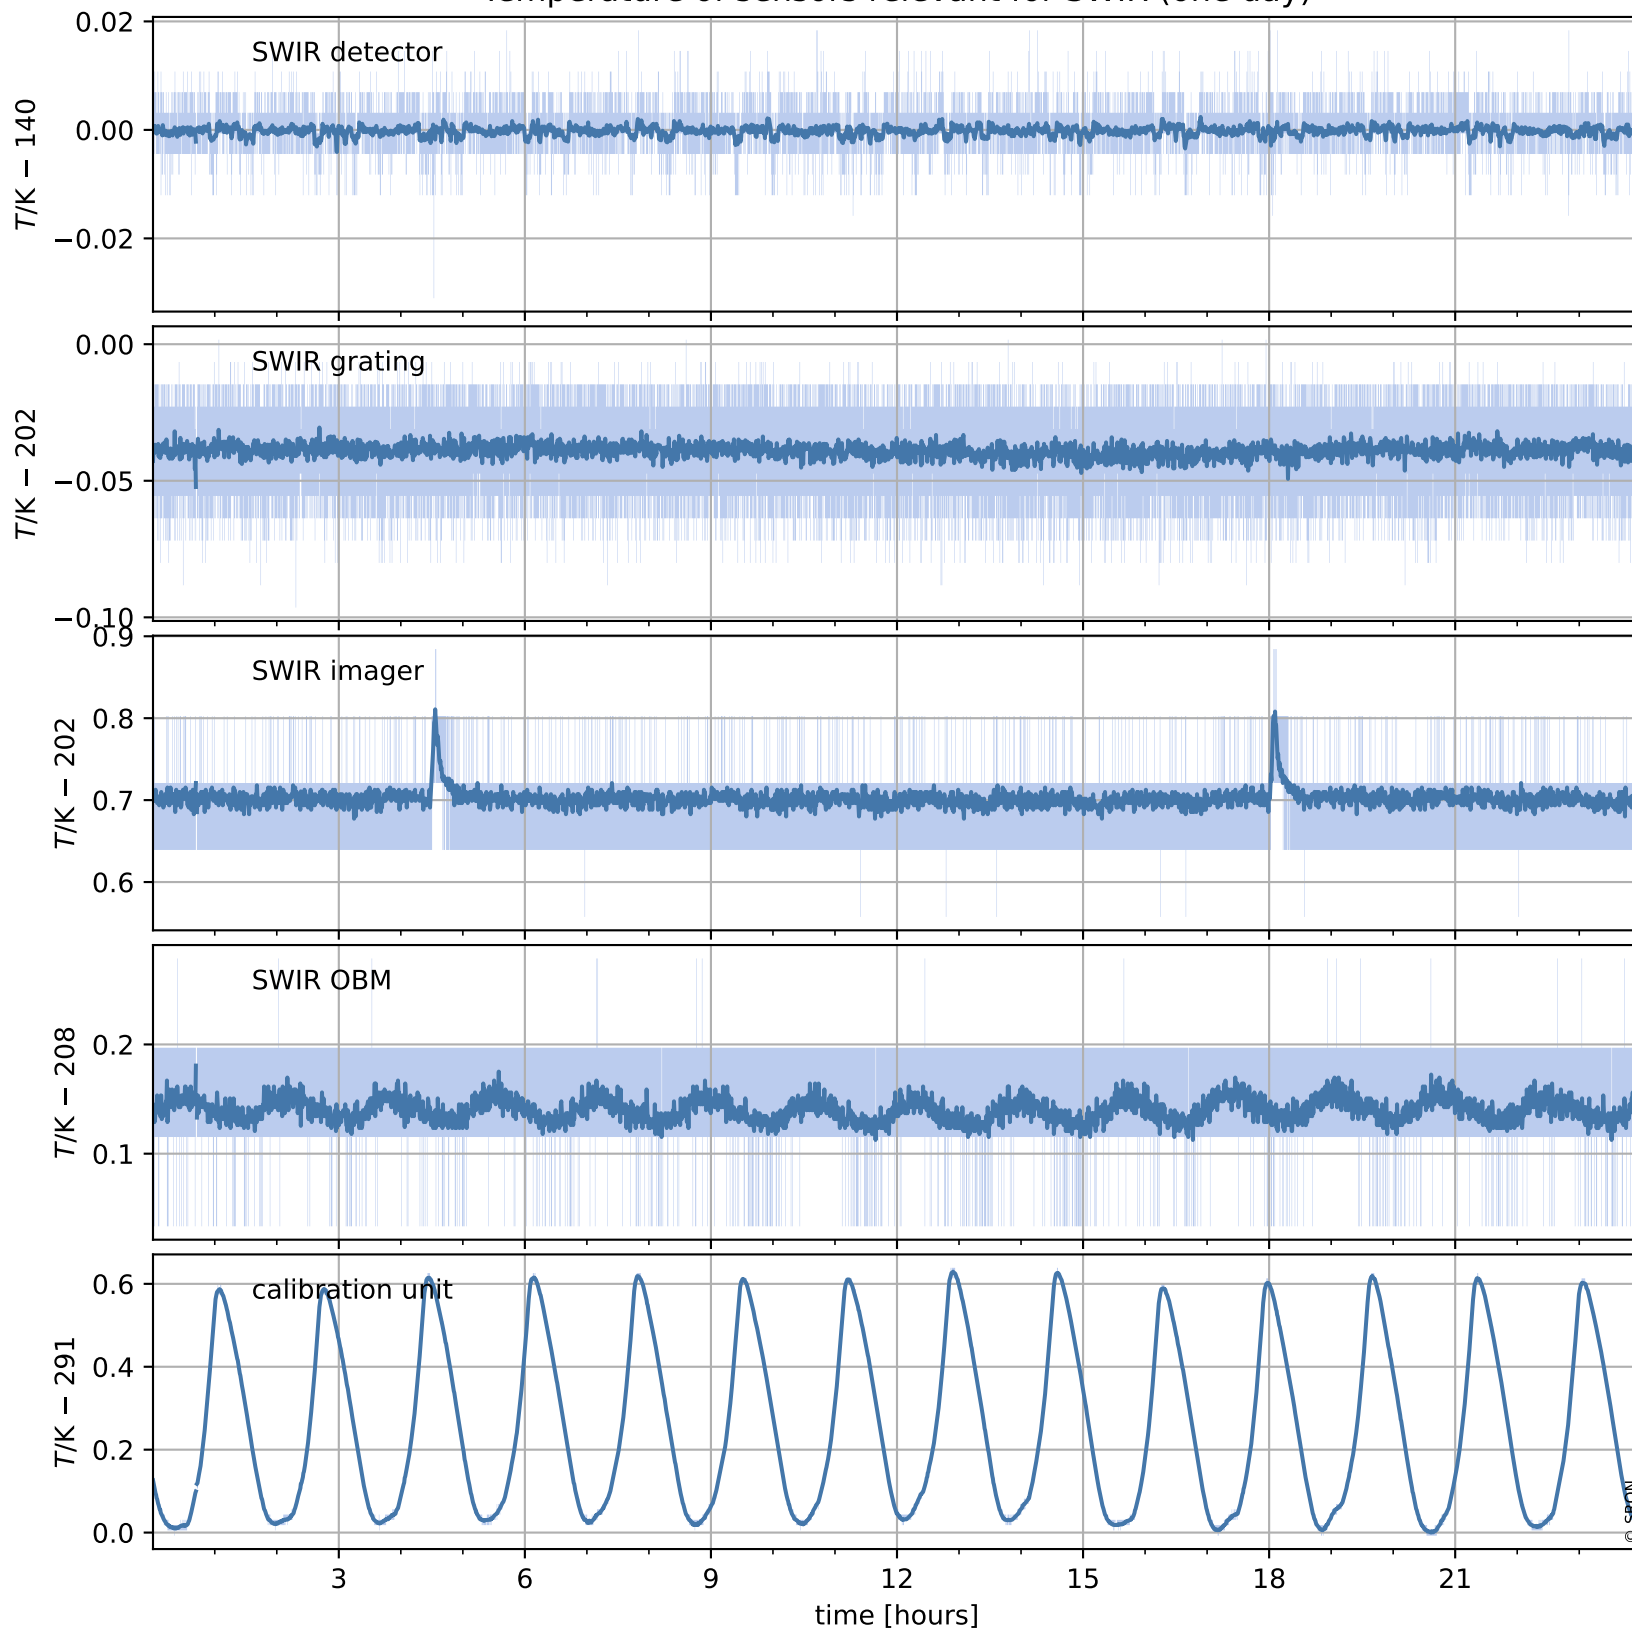

# Tropomi SWIR housekeeping data

orbits : [19801, 19814]  
coverage : 2021-08-09 / 2021-08-10  
created : 2023-08-21T09:16:11

## Temperature of sensors relevant for SWIR (one day)

## Temperature of sensors relevant for SWIR (last month)