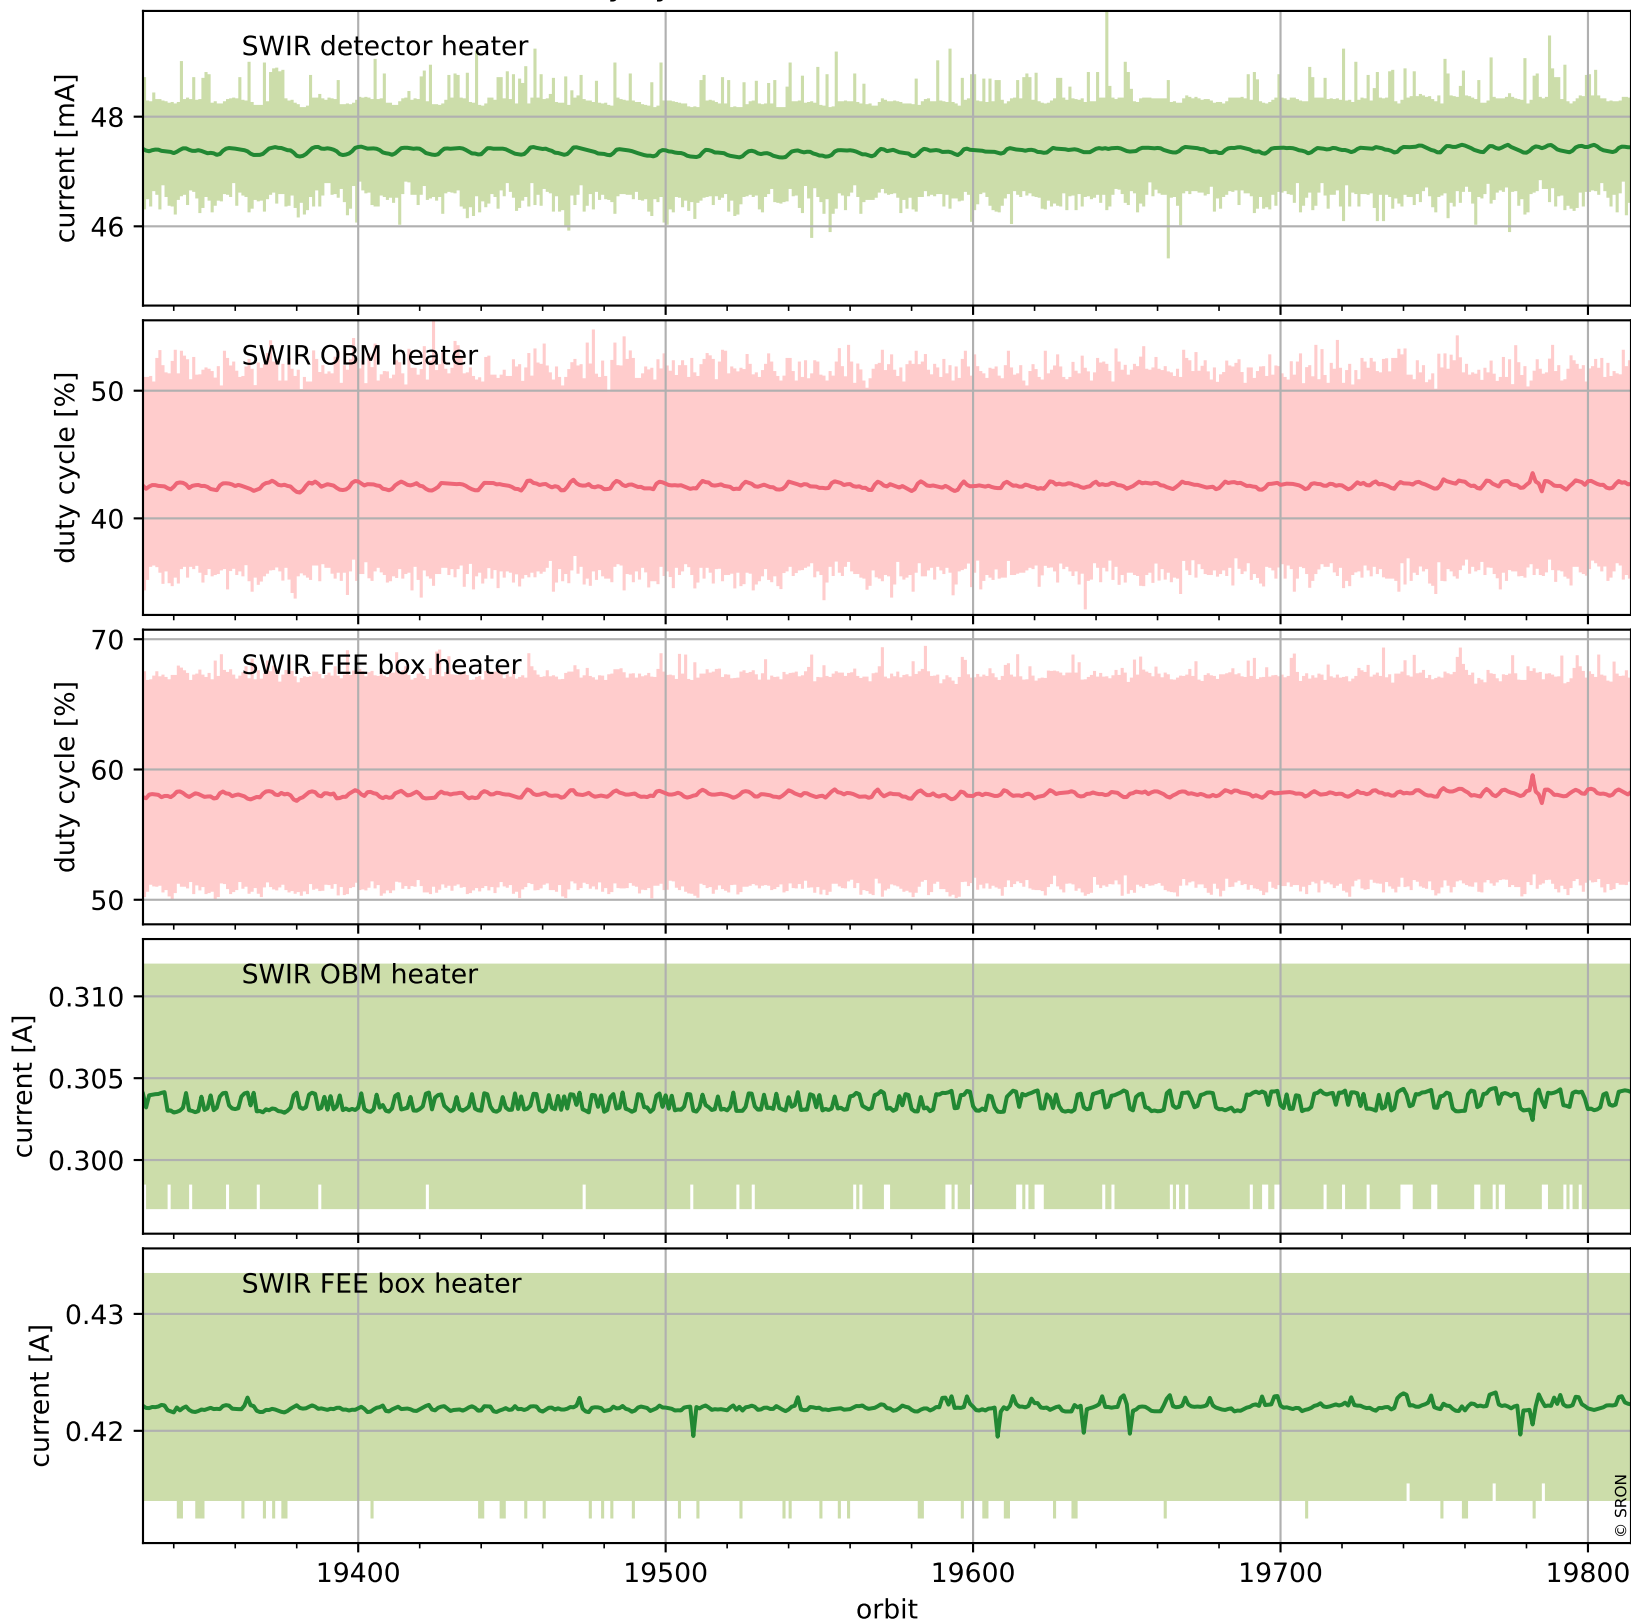

Tropomi SWIR housekeeping data

orbits : [19330, 19814]
coverage : 2021-07-06 / 2021-08-10
created : 2023-08-21T09:16:12

Current and duty cycle of 3 heaters relevant for SWIR (last month)