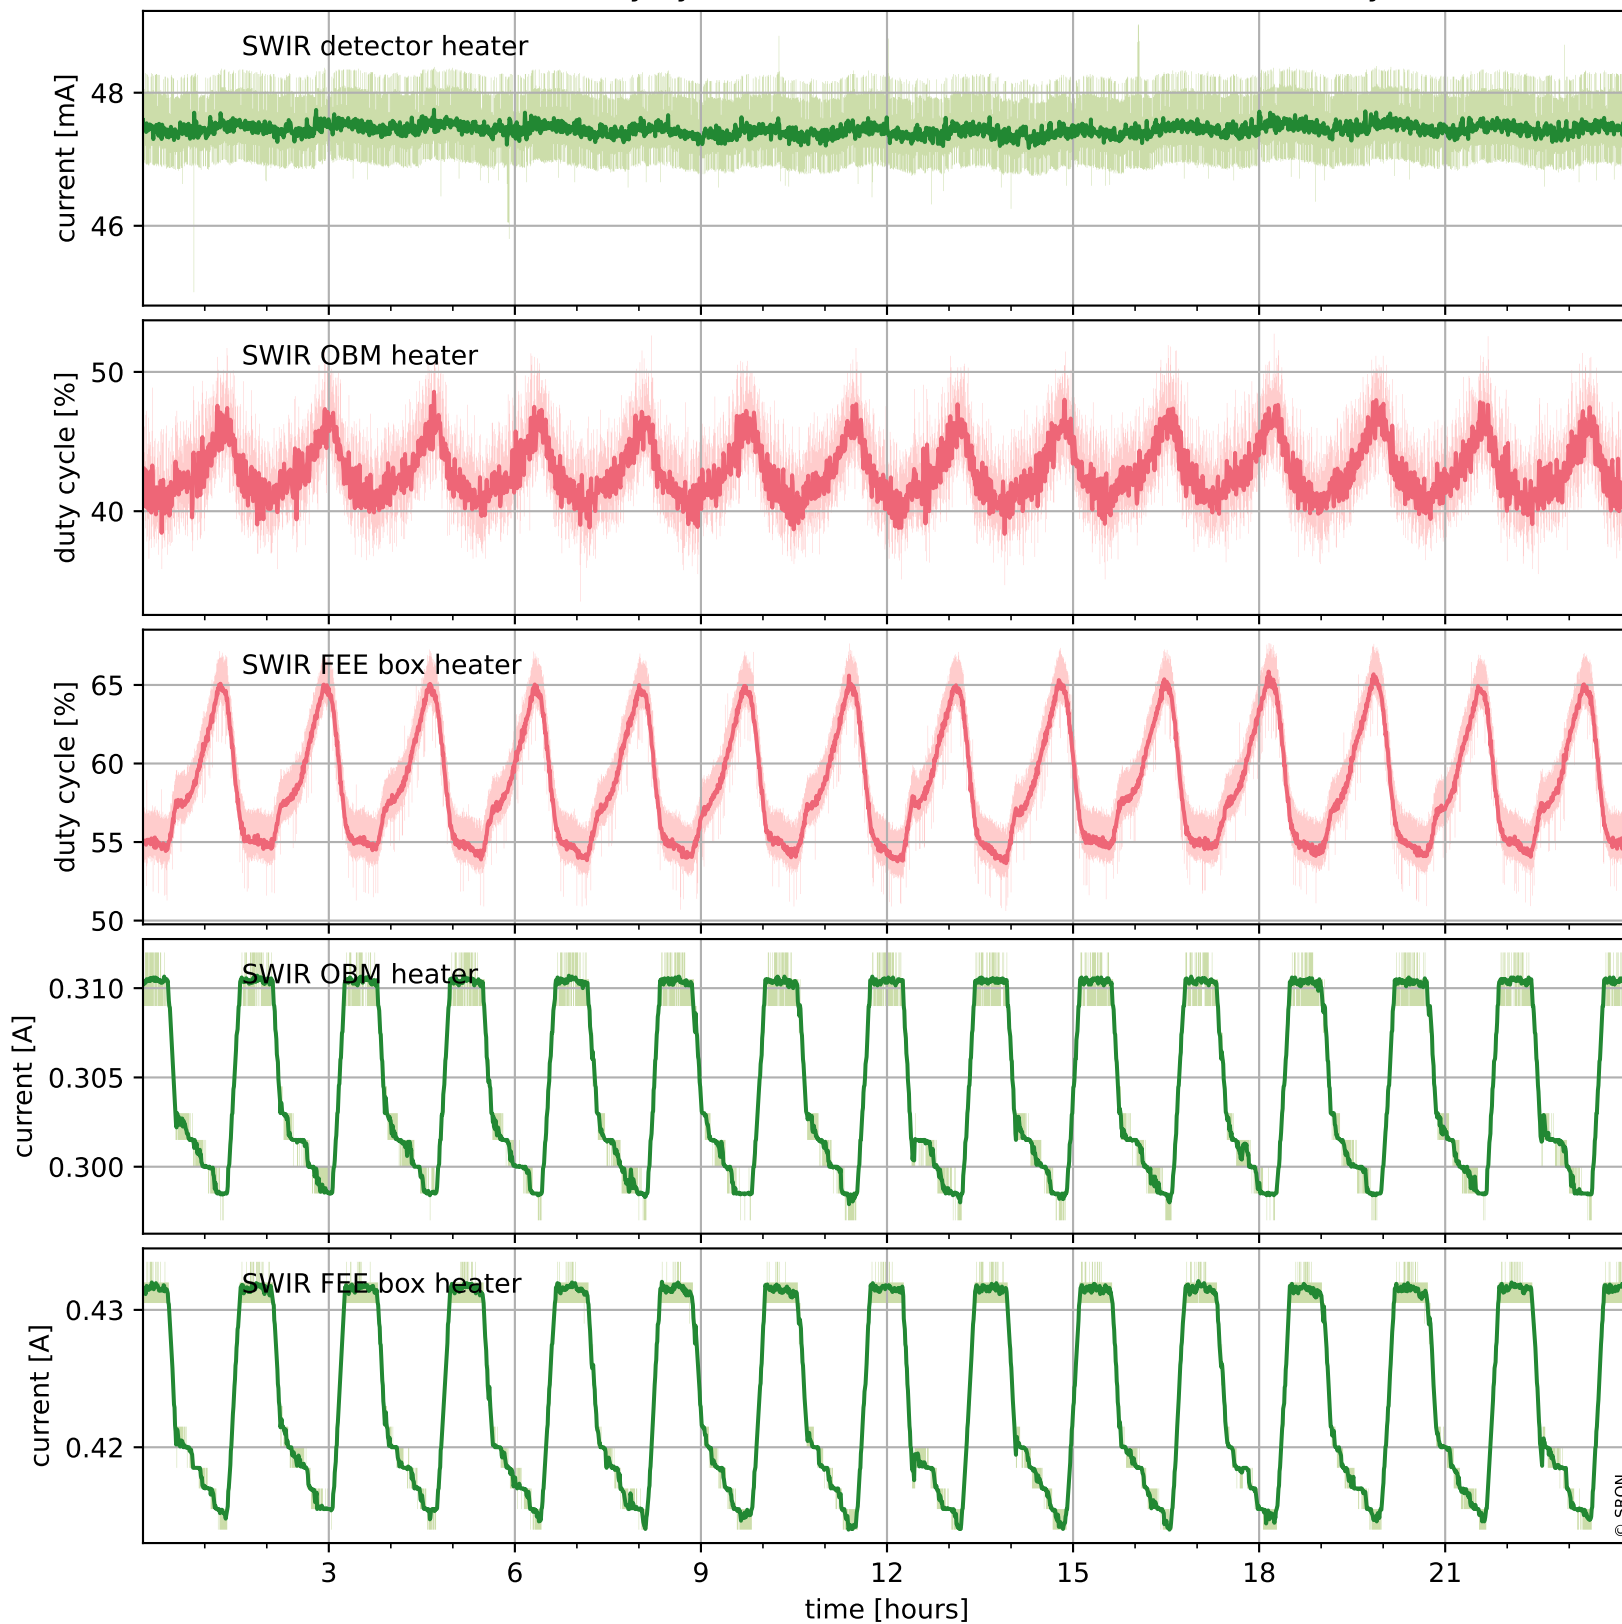

Tropomi SWIR housekeeping data

orbits : [19815, 19828]
coverage : 2021-08-10 / 2021-08-11
created : 2023-08-21T09:16:13

Temperature of sensors relevant for SWIR (one day)

Tropomi SWIR housekeeping data

orbits : [19344, 19828]
coverage : 2021-07-07 / 2021-08-11
created : 2023-08-21T09:16:13

Temperature of sensors relevant for SWIR (last month)

Tropomi SWIR housekeeping data

orbits : [19815, 19828]
coverage : 2021-08-10 / 2021-08-11
created : 2023-08-21T09:16:14

Current and duty cycle of 3 heaters relevant for SWIR (one day)

Tropomi SWIR housekeeping data

orbits : [19344, 19828]
coverage : 2021-07-07 / 2021-08-11
created : 2023-08-21T09:16:14

Current and duty cycle of 3 heaters relevant for SWIR (last month)

Tropomi SWIR housekeeping data

orbits : [19815, 19828]
coverage : 2021-08-10 / 2021-08-11
created : 2023-08-21T09:16:14

Temperature of sensors at the SWIR front-end electronics (one day)

Tropomi SWIR housekeeping data

orbits : [19344, 19828]
coverage : 2021-07-07 / 2021-08-11
created : 2023-08-21T09:16:15