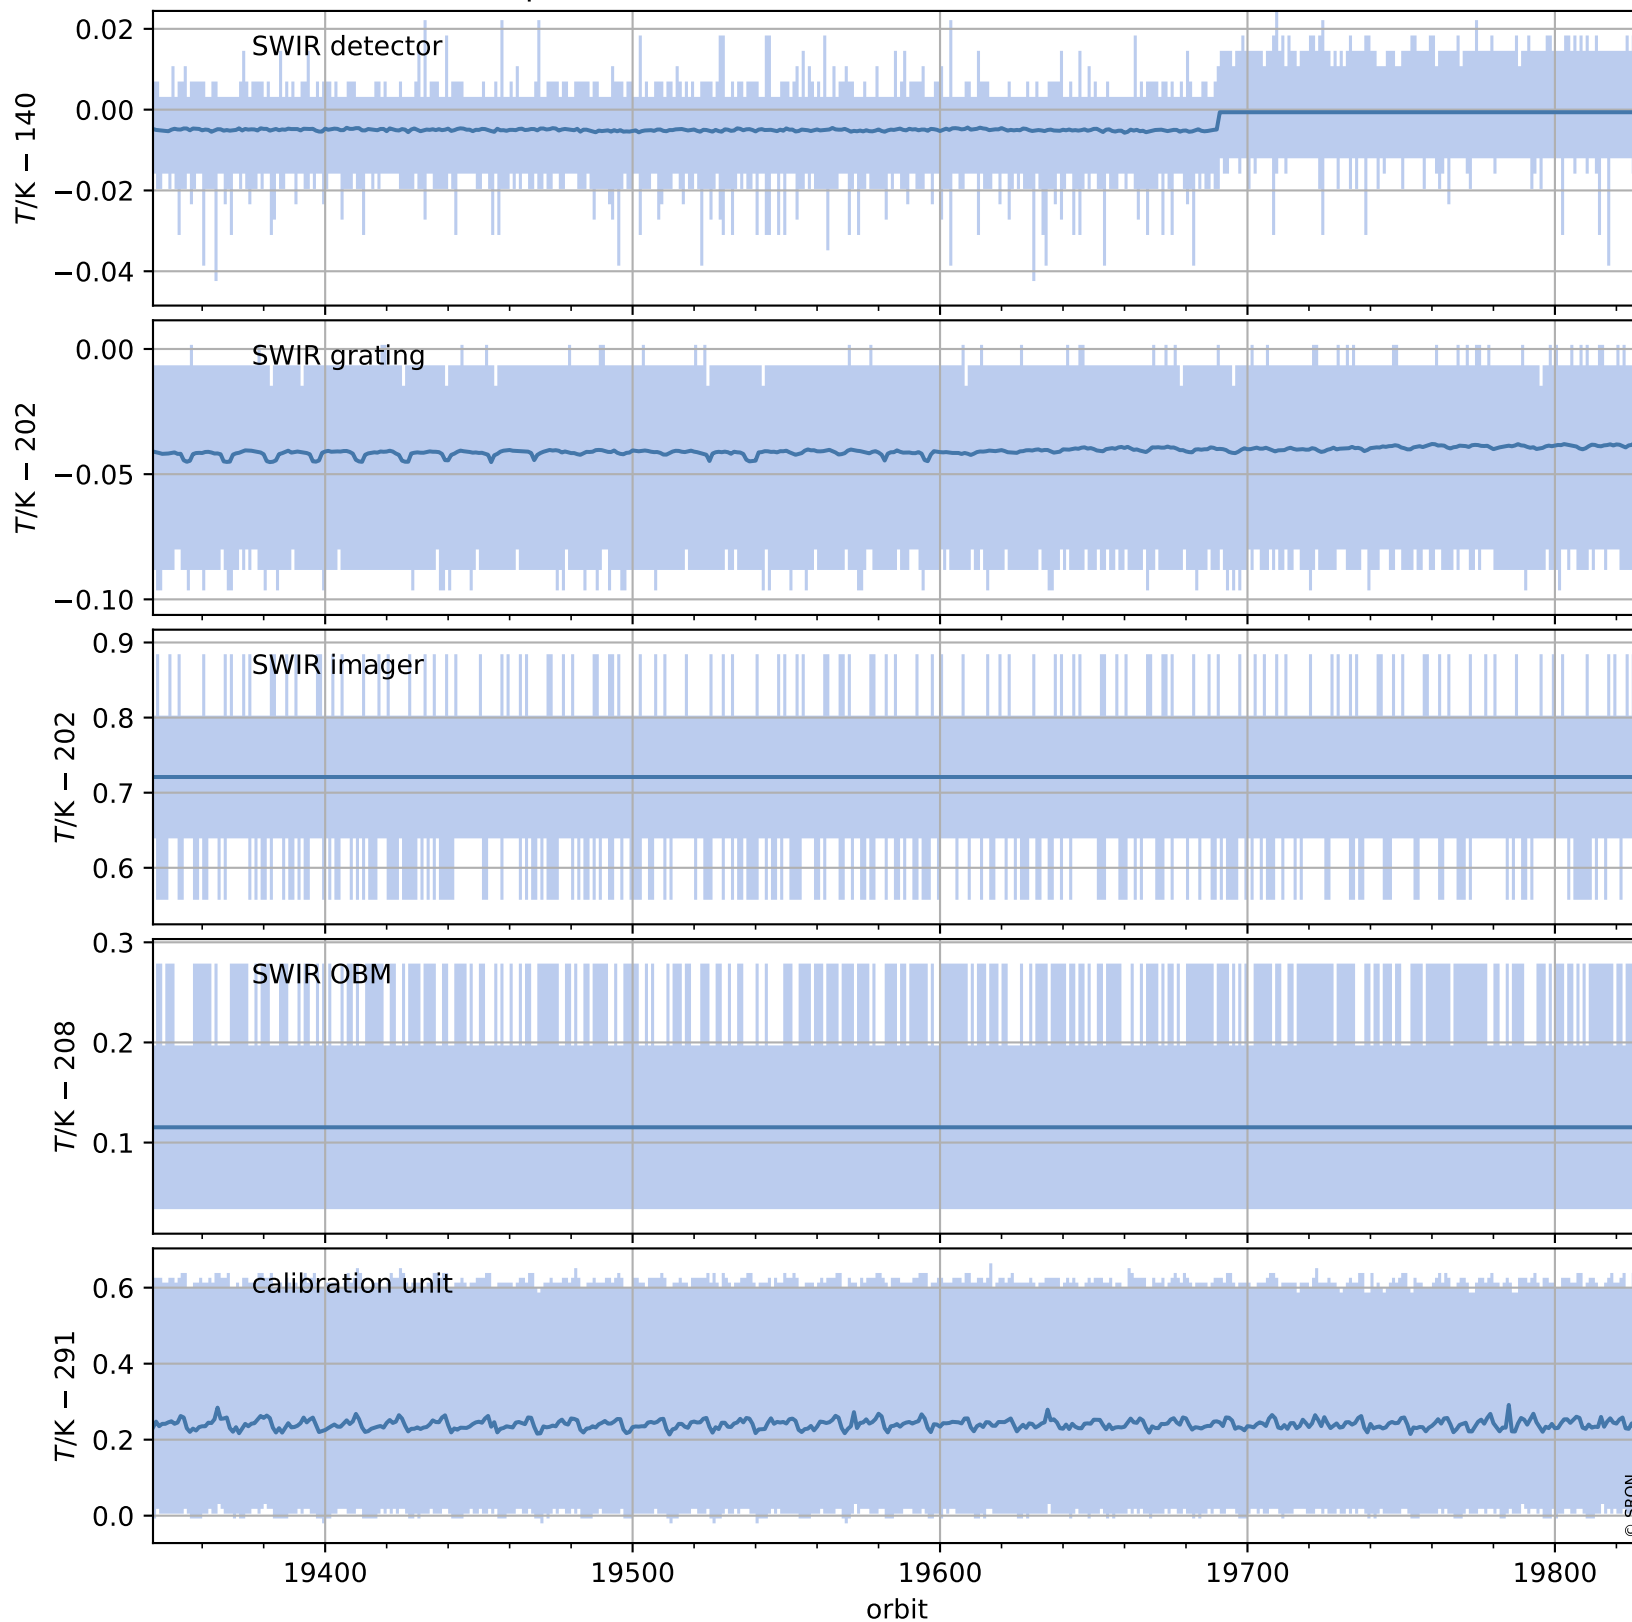

Tropomi SWIR housekeeping data

orbits : [19815, 19828]
coverage : 2021-08-10 / 2021-08-11
created : 2023-08-21T09:16:13

Temperature of sensors relevant for SWIR (one day)

Tropomi SWIR housekeeping data

orbits : [19344, 19828]
coverage : 2021-07-07 / 2021-08-11
created : 2023-08-21T09:16:13

Temperature of sensors relevant for SWIR (last month)

Tropomi SWIR housekeeping data

orbits : [19815, 19828]
coverage : 2021-08-10 / 2021-08-11
created : 2023-08-21T09:16:14

Current and duty cycle of 3 heaters relevant for SWIR (one day)

Tropomi SWIR housekeeping data

orbits : [19344, 19828]
coverage : 2021-07-07 / 2021-08-11
created : 2023-08-21T09:16:14

Current and duty cycle of 3 heaters relevant for SWIR (last month)

Tropomi SWIR housekeeping data

orbits : [19815, 19828]
coverage : 2021-08-10 / 2021-08-11
created : 2023-08-21T09:16:14

Temperature of sensors at the SWIR front-end electronics (one day)

Tropomi SWIR housekeeping data

orbits : [19344, 19828]
coverage : 2021-07-07 / 2021-08-11
created : 2023-08-21T09:16:15