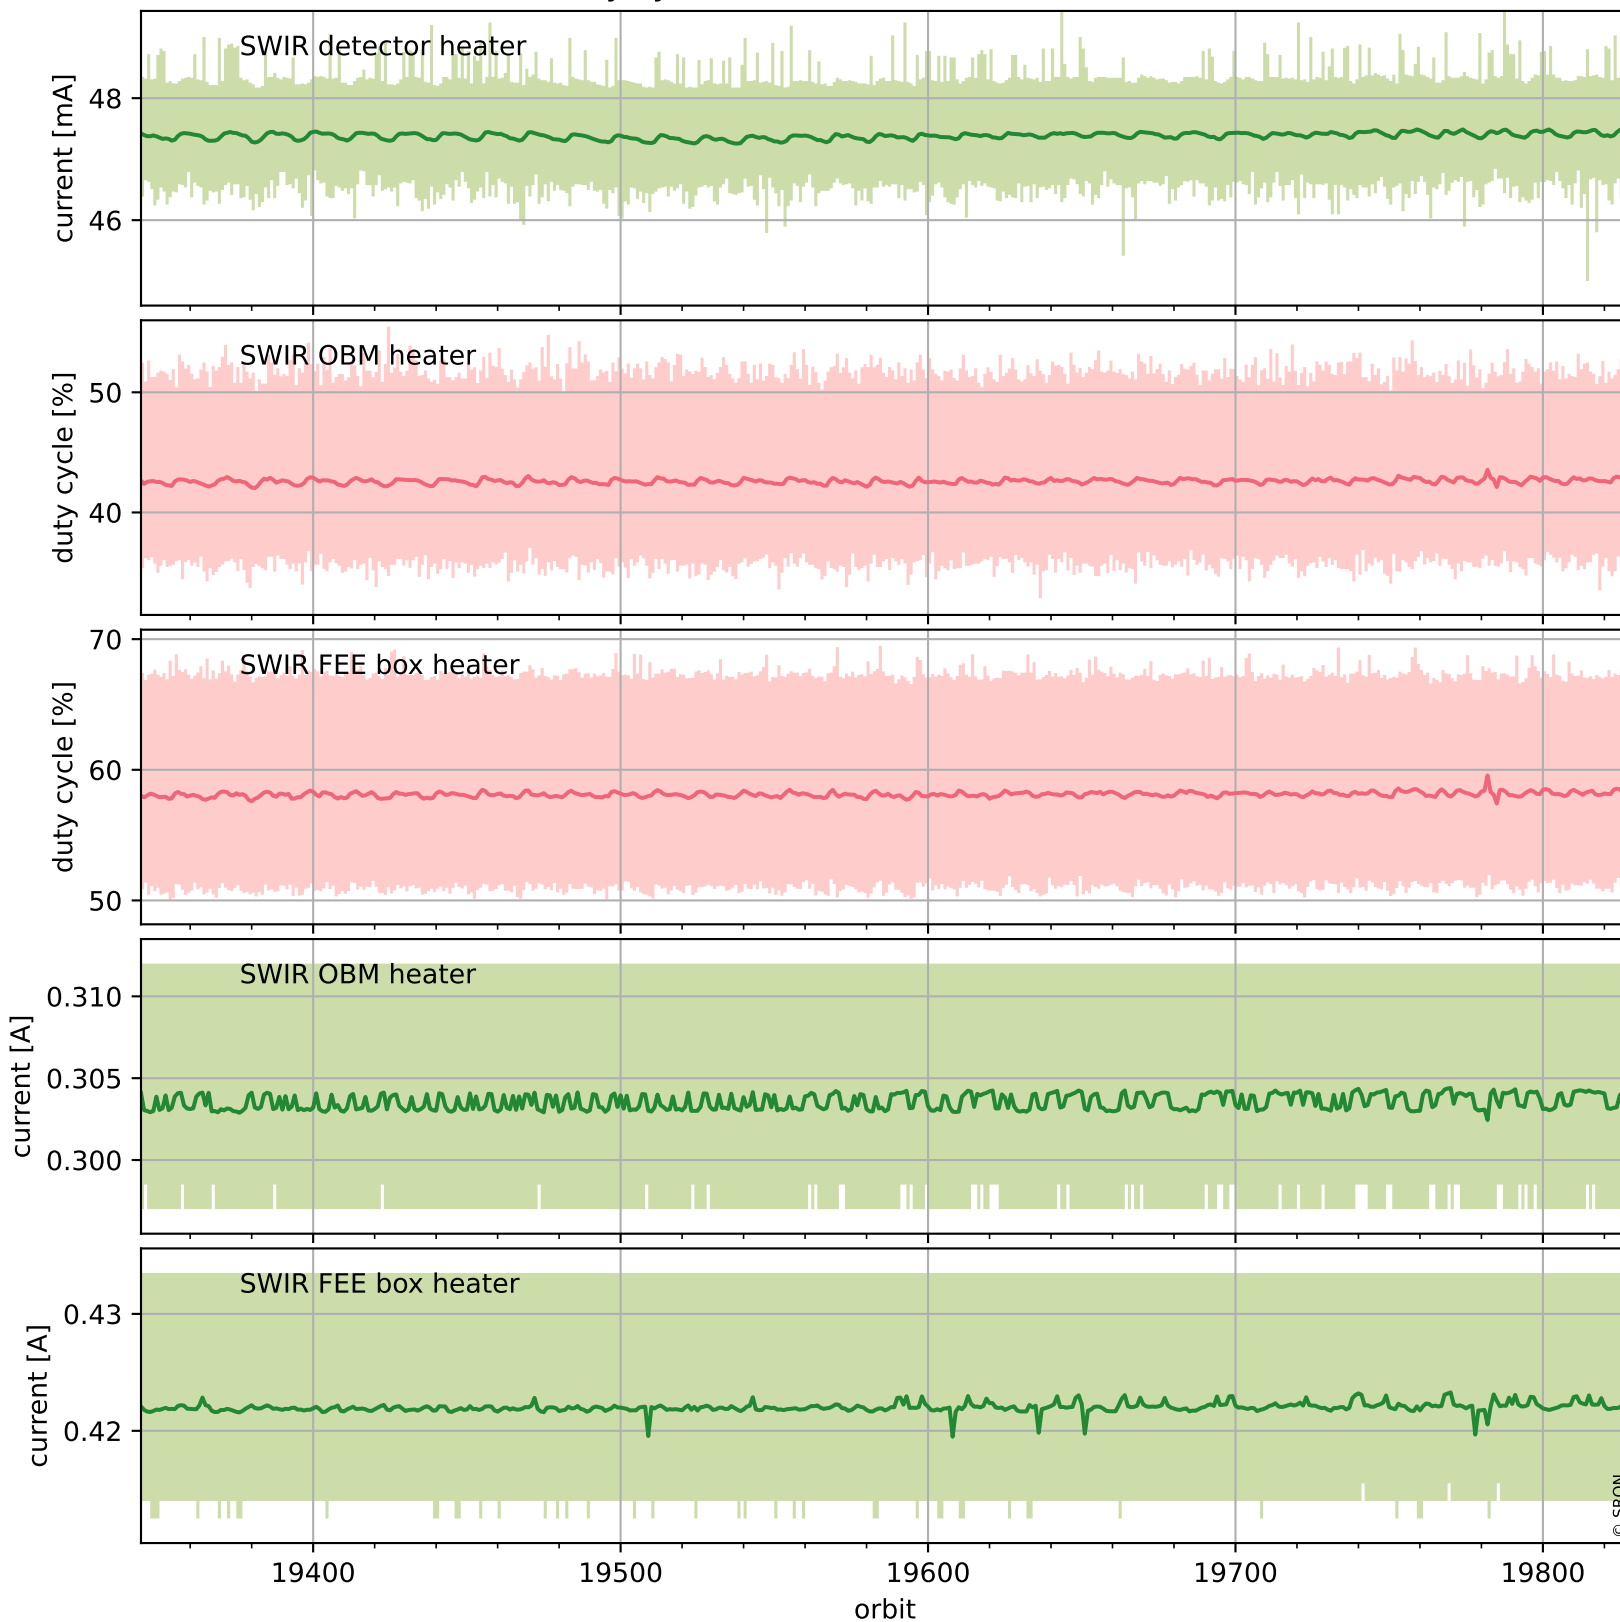

Tropomi SWIR housekeeping data

orbits : [19815, 19828]
coverage : 2021-08-10 / 2021-08-11
created : 2023-08-21T09:16:13

Temperature of sensors relevant for SWIR (one day)

Tropomi SWIR housekeeping data

orbits : [19344, 19828]
coverage : 2021-07-07 / 2021-08-11
created : 2023-08-21T09:16:13

Temperature of sensors relevant for SWIR (last month)

Tropomi SWIR housekeeping data

orbits : [19815, 19828]
coverage : 2021-08-10 / 2021-08-11
created : 2023-08-21T09:16:14

Current and duty cycle of 3 heaters relevant for SWIR (one day)

Tropomi SWIR housekeeping data

orbits : [19344, 19828]
coverage : 2021-07-07 / 2021-08-11
created : 2023-08-21T09:16:14

Current and duty cycle of 3 heaters relevant for SWIR (last month)

Tropomi SWIR housekeeping data

orbits : [19815, 19828]
coverage : 2021-08-10 / 2021-08-11
created : 2023-08-21T09:16:14

Temperature of sensors at the SWIR front-end electronics (one day)

Tropomi SWIR housekeeping data

orbits : [19344, 19828]
coverage : 2021-07-07 / 2021-08-11
created : 2023-08-21T09:16:15