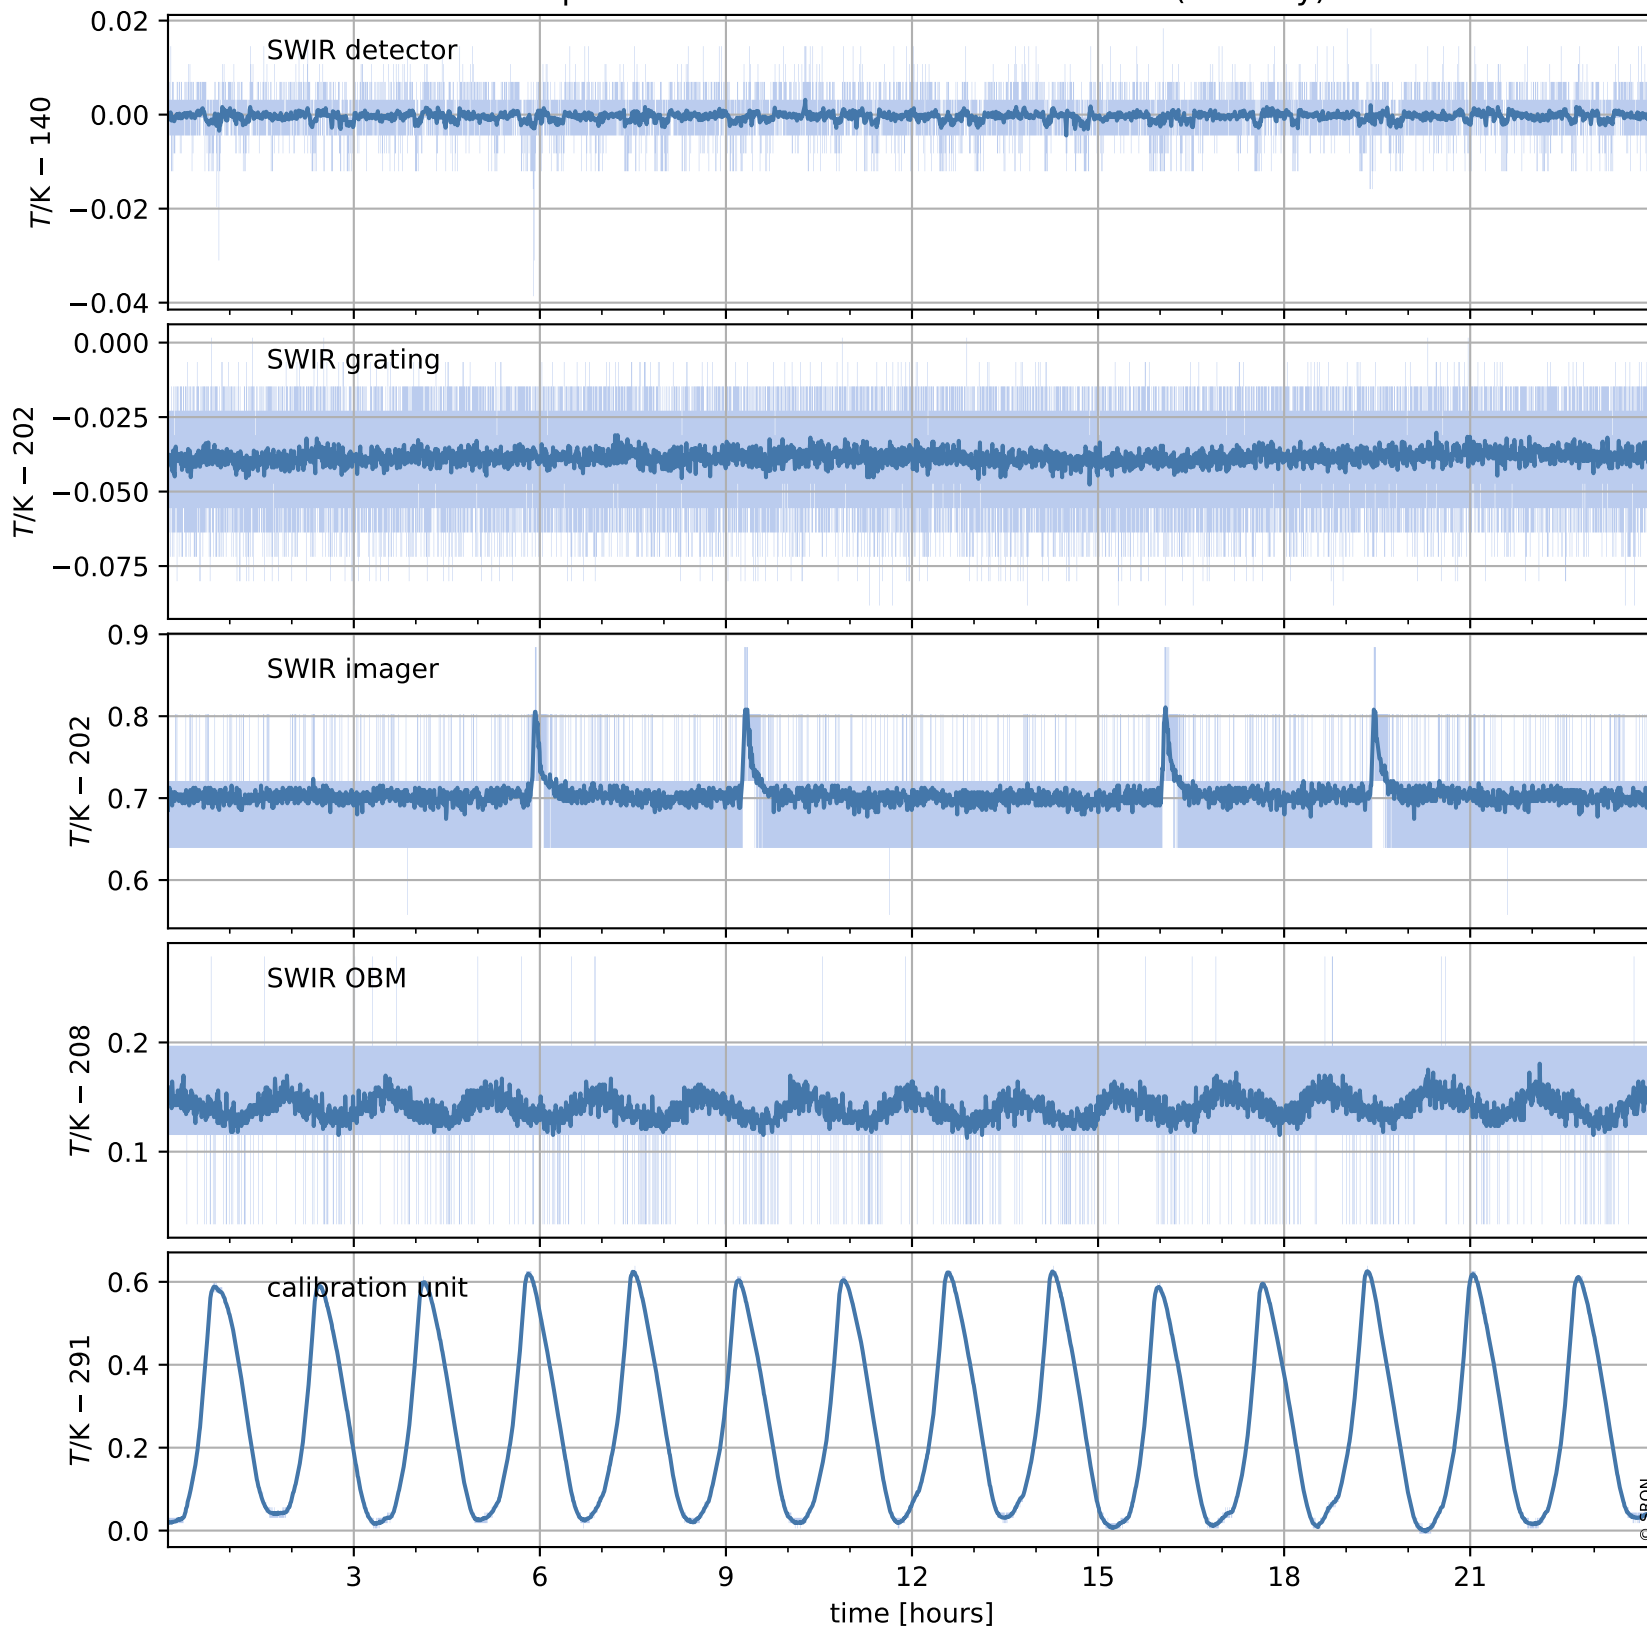

Tropomi SWIR housekeeping data

orbits : [19815, 19828]
coverage : 2021-08-10 / 2021-08-11
created : 2023-08-21T09:16:13

Temperature of sensors relevant for SWIR (one day)

Tropomi SWIR housekeeping data

orbits : [19344, 19828]
coverage : 2021-07-07 / 2021-08-11
created : 2023-08-21T09:16:13

Temperature of sensors relevant for SWIR (last month)

Tropomi SWIR housekeeping data

orbits : [19815, 19828]
coverage : 2021-08-10 / 2021-08-11
created : 2023-08-21T09:16:14

Current and duty cycle of 3 heaters relevant for SWIR (one day)

Tropomi SWIR housekeeping data

orbits : [19344, 19828]
coverage : 2021-07-07 / 2021-08-11
created : 2023-08-21T09:16:14

Current and duty cycle of 3 heaters relevant for SWIR (last month)

Tropomi SWIR housekeeping data