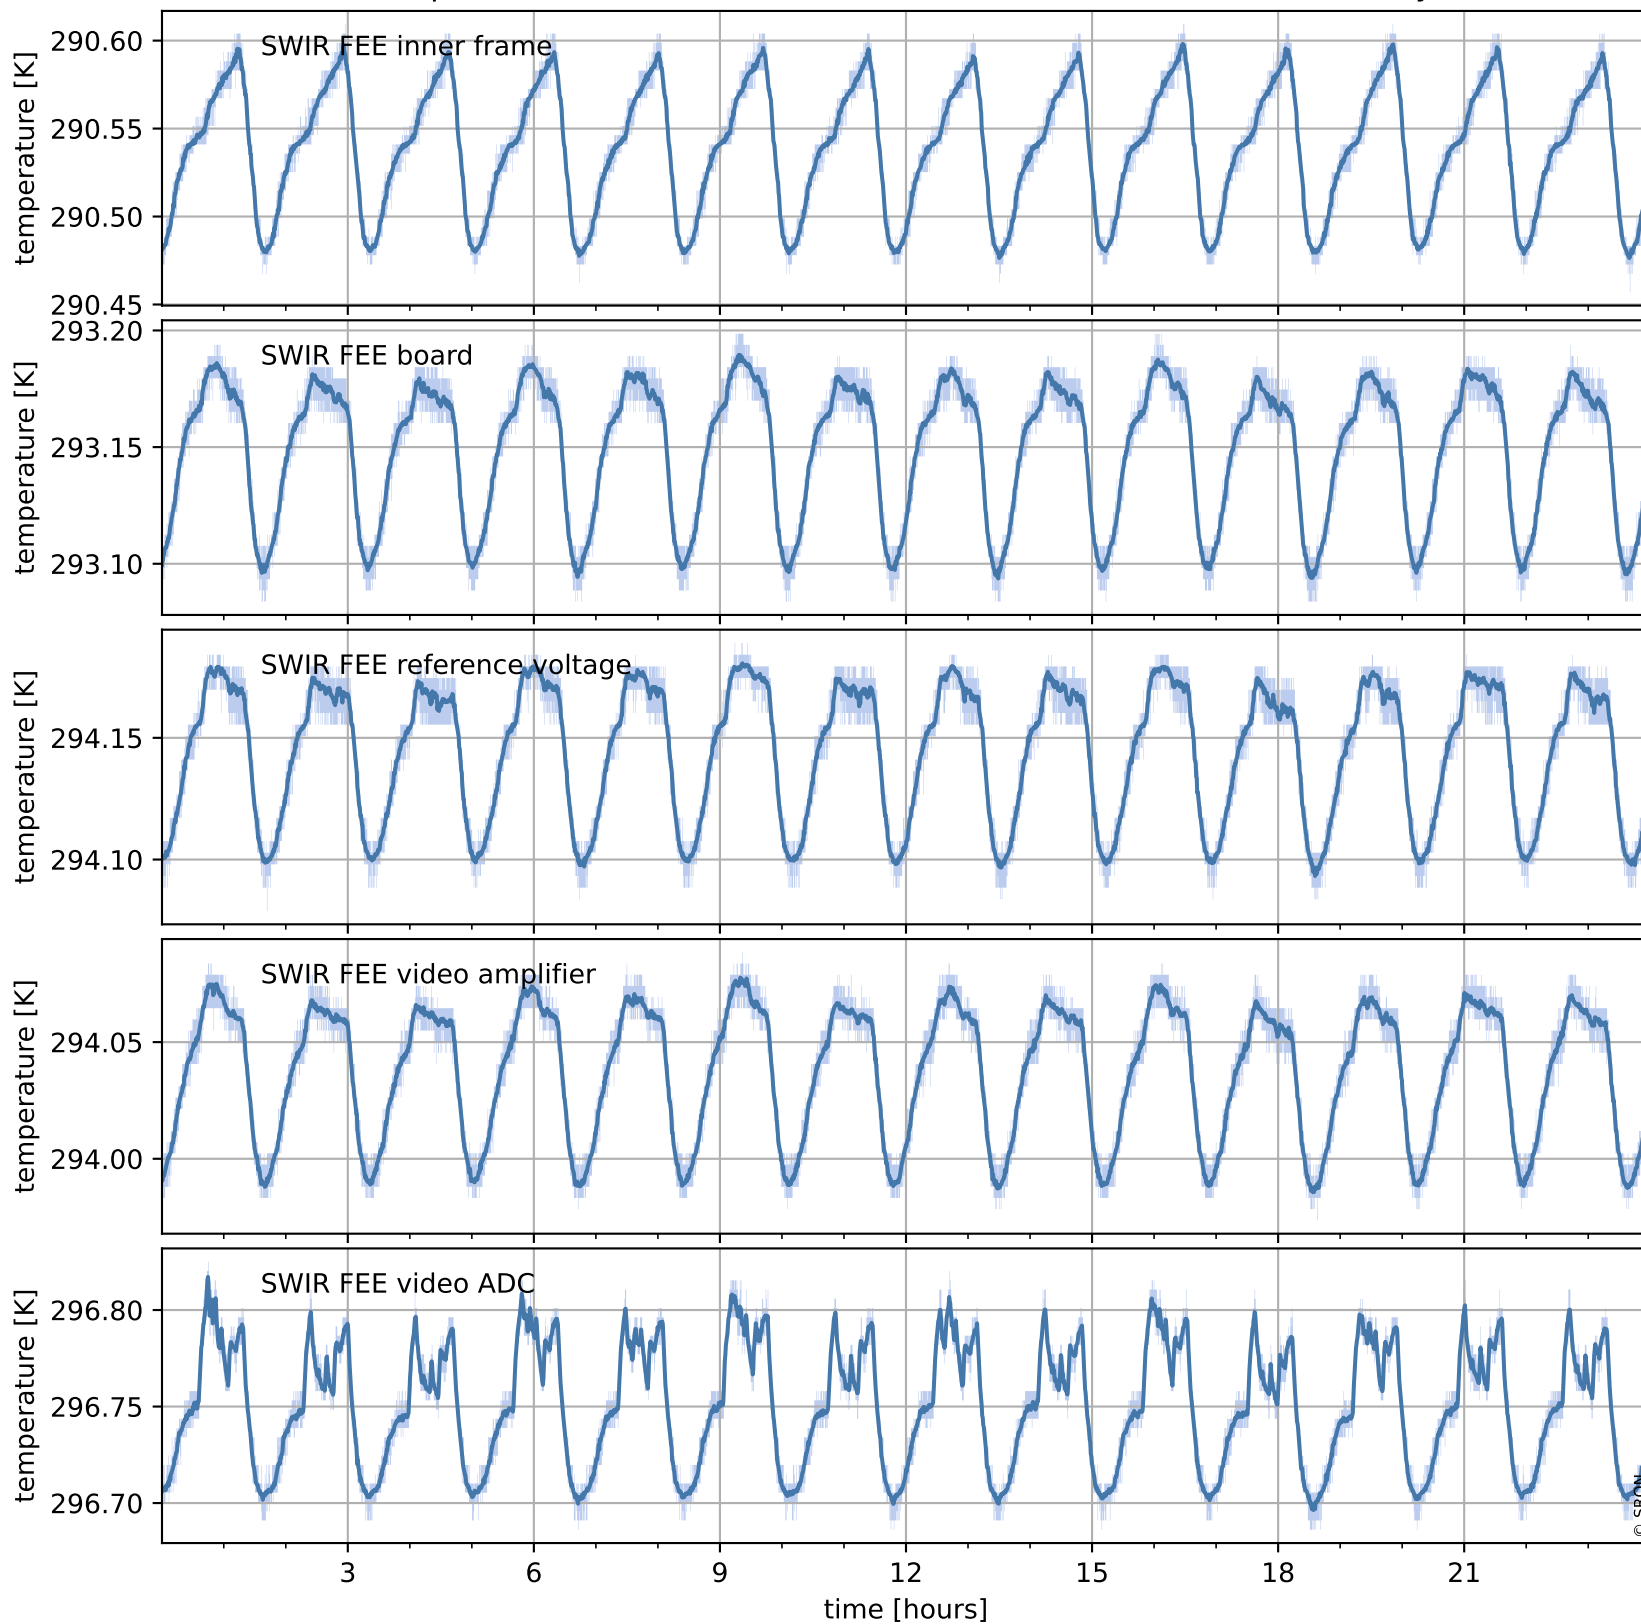

Tropomi SWIR housekeeping data

orbits : [19815, 19828]
coverage : 2021-08-10 / 2021-08-11
created : 2023-08-21T09:16:13

Temperature of sensors relevant for SWIR (one day)

Tropomi SWIR housekeeping data

orbits : [19344, 19828]
coverage : 2021-07-07 / 2021-08-11
created : 2023-08-21T09:16:13

Temperature of sensors relevant for SWIR (last month)

Tropomi SWIR housekeeping data

orbits : [19815, 19828]
coverage : 2021-08-10 / 2021-08-11
created : 2023-08-21T09:16:14

Current and duty cycle of 3 heaters relevant for SWIR (one day)

Tropomi SWIR housekeeping data

orbits : [19344, 19828]
coverage : 2021-07-07 / 2021-08-11
created : 2023-08-21T09:16:14

Current and duty cycle of 3 heaters relevant for SWIR (last month)

Tropomi SWIR housekeeping data

orbits : [19815, 19828]
coverage : 2021-08-10 / 2021-08-11
created : 2023-08-21T09:16:14

Temperature of sensors at the SWIR front-end electronics (one day)

Tropomi SWIR housekeeping data

orbits : [19344, 19828]
coverage : 2021-07-07 / 2021-08-11
created : 2023-08-21T09:16:15