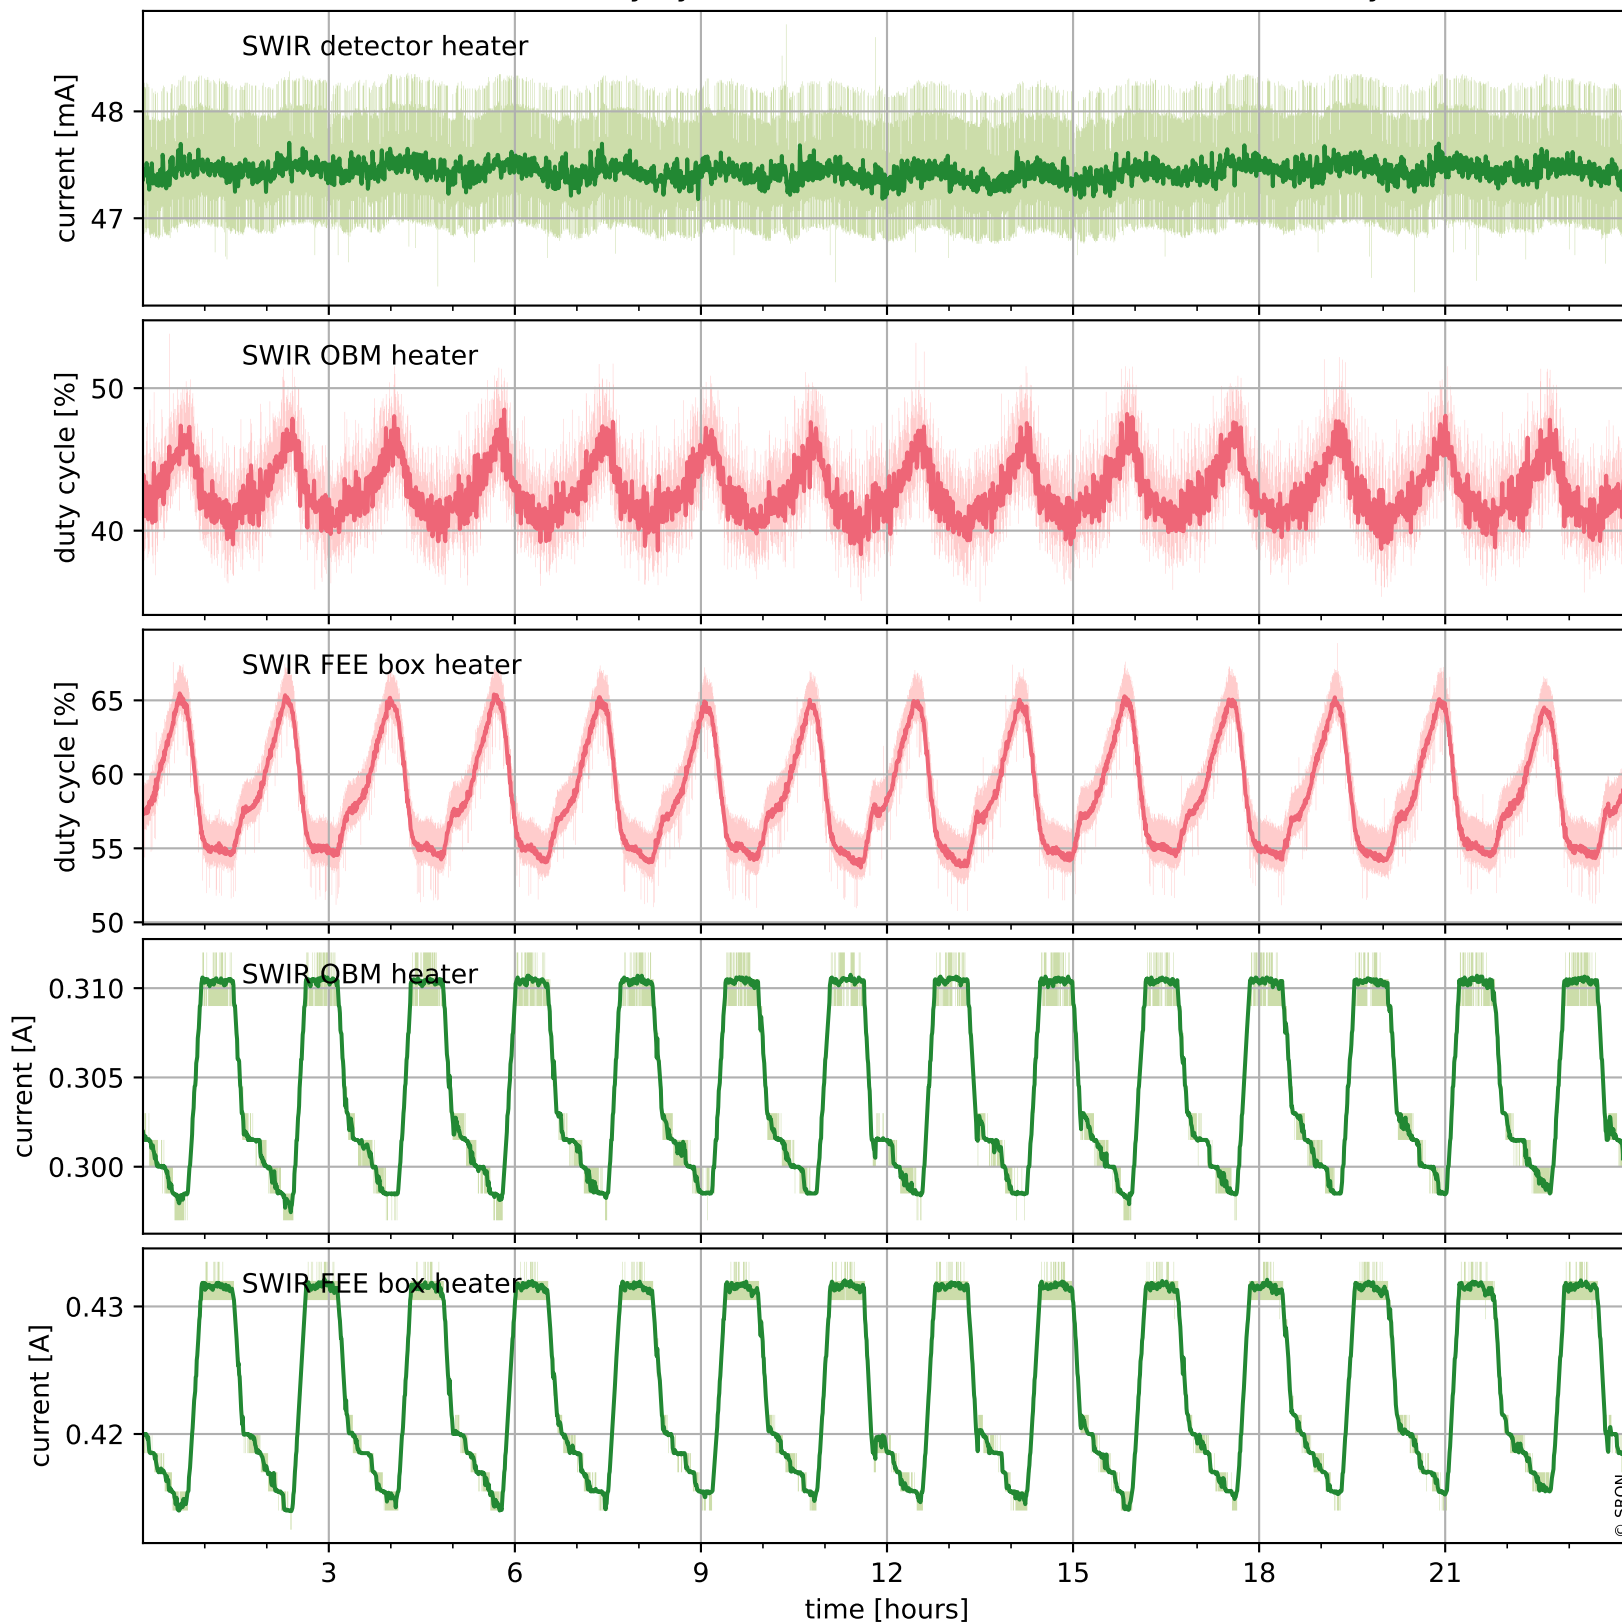

Tropomi SWIR housekeeping data

orbits : [19843, 19857]
coverage : 2021-08-12 / 2021-08-13
created : 2023-08-21T09:16:18

Temperature of sensors relevant for SWIR (one day)

Tropomi SWIR housekeeping data

orbits : [19373, 19857]
coverage : 2021-07-09 / 2021-08-13
created : 2023-08-21T09:16:18

Temperature of sensors relevant for SWIR (last month)

Tropomi SWIR housekeeping data

orbits : [19843, 19857]
coverage : 2021-08-12 / 2021-08-13
created : 2023-08-21T09:16:18

Current and duty cycle of 3 heaters relevant for SWIR (one day)

Tropomi SWIR housekeeping data

orbits : [19373, 19857]
coverage : 2021-07-09 / 2021-08-13
created : 2023-08-21T09:16:19

Current and duty cycle of 3 heaters relevant for SWIR (last month)

Tropomi SWIR housekeeping data

orbits : [19843, 19857]
coverage : 2021-08-12 / 2021-08-13
created : 2023-08-21T09:16:19

Temperature of sensors at the SWIR front-end electronics (one day)

Tropomi SWIR housekeeping data

orbits : [19373, 19857]
coverage : 2021-07-09 / 2021-08-13
created : 2023-08-21T09:16:19