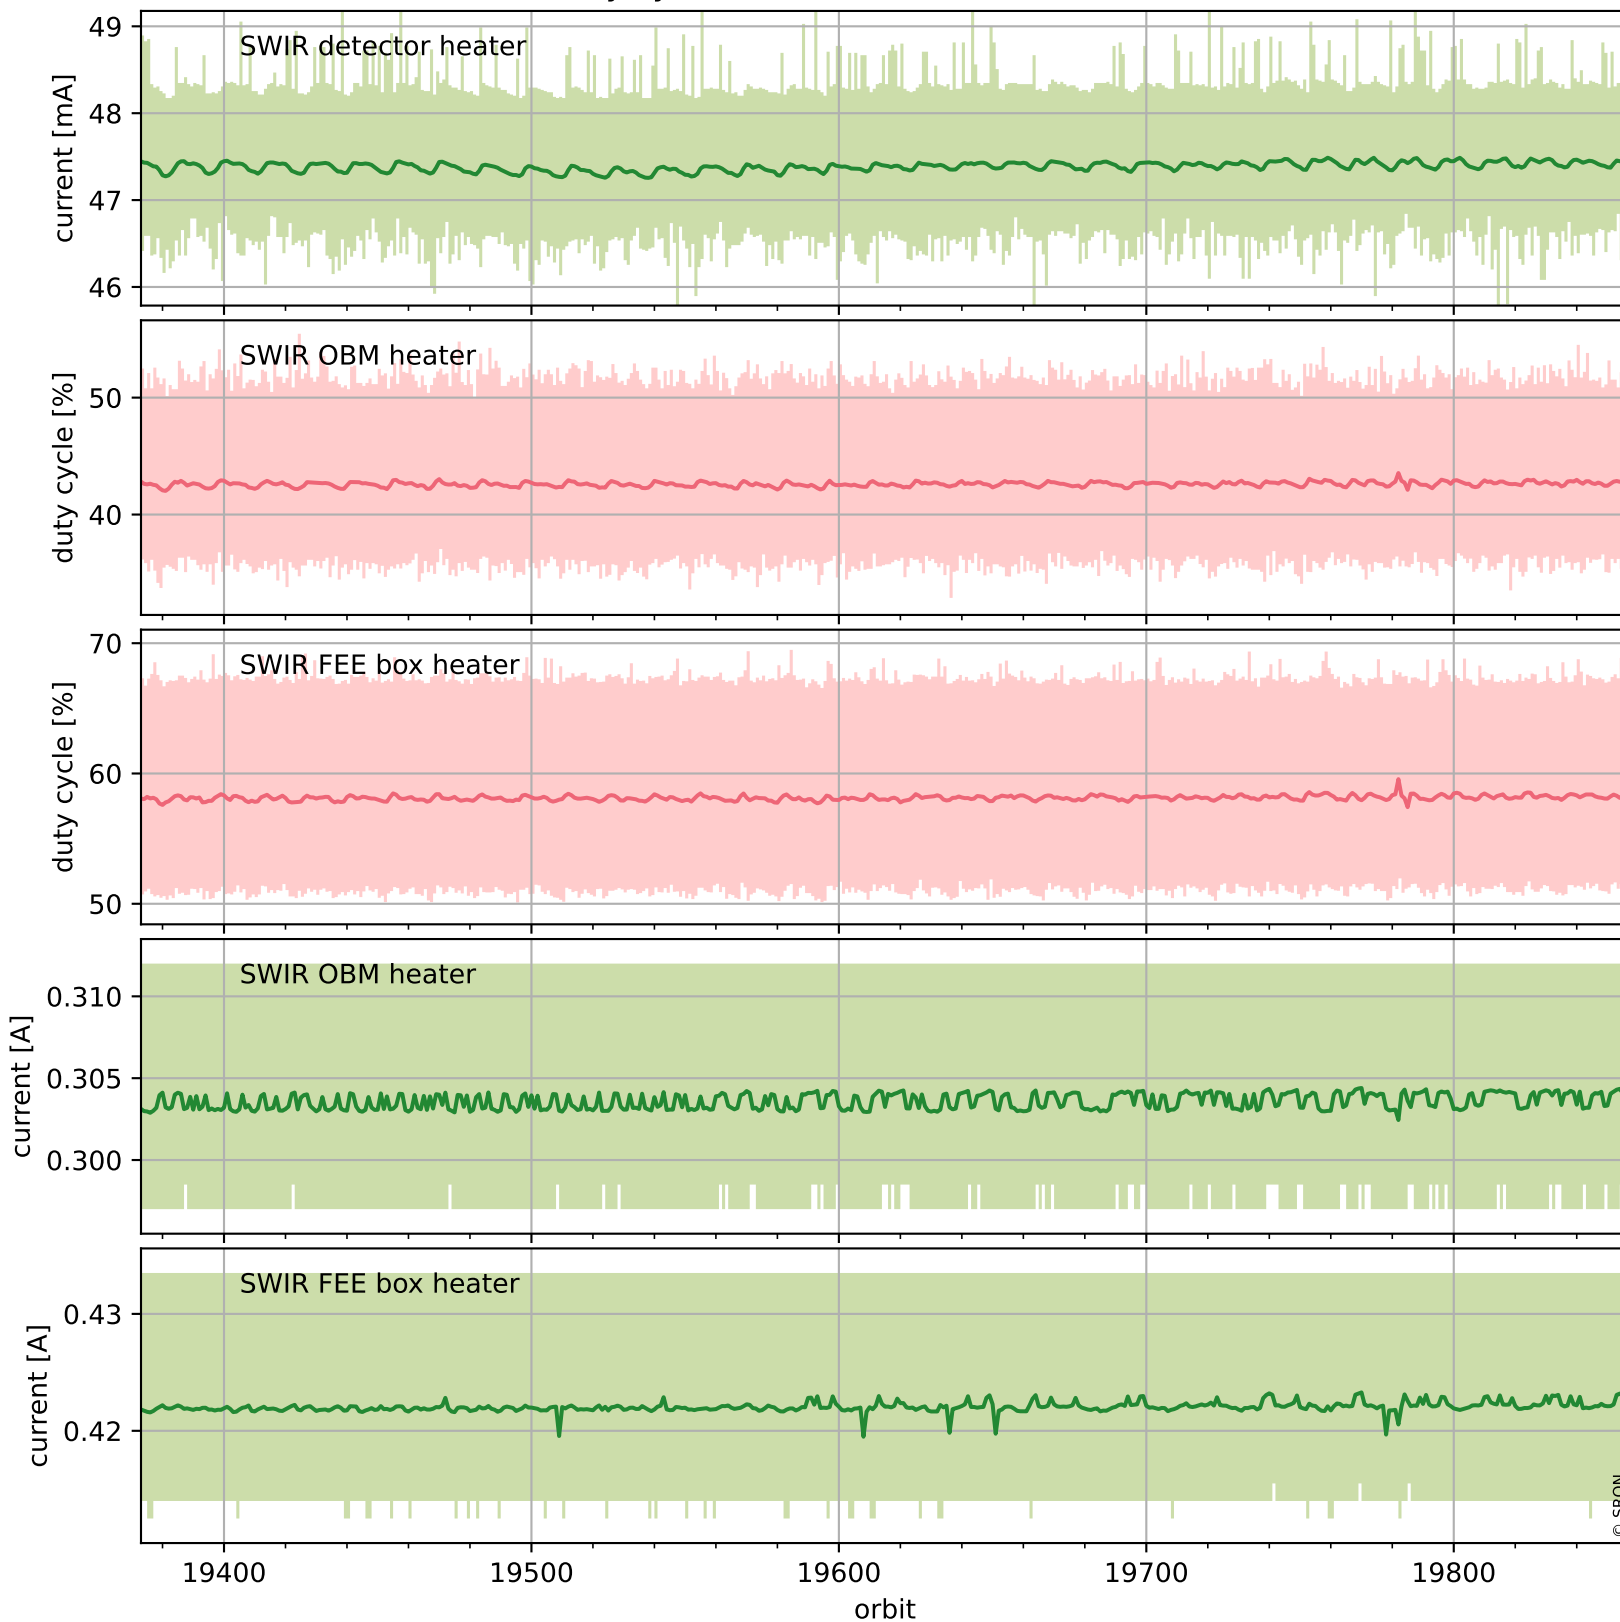

Tropomi SWIR housekeeping data

orbits : [19843, 19857]
coverage : 2021-08-12 / 2021-08-13
created : 2023-08-21T09:16:18

Temperature of sensors relevant for SWIR (one day)

Tropomi SWIR housekeeping data

orbits : [19373, 19857]
coverage : 2021-07-09 / 2021-08-13
created : 2023-08-21T09:16:18

Temperature of sensors relevant for SWIR (last month)

Tropomi SWIR housekeeping data

orbits : [19843, 19857]
coverage : 2021-08-12 / 2021-08-13
created : 2023-08-21T09:16:18

Current and duty cycle of 3 heaters relevant for SWIR (one day)

Tropomi SWIR housekeeping data

orbits : [19373, 19857]
coverage : 2021-07-09 / 2021-08-13
created : 2023-08-21T09:16:19

Current and duty cycle of 3 heaters relevant for SWIR (last month)

Tropomi SWIR housekeeping data

orbits : [19843, 19857]
coverage : 2021-08-12 / 2021-08-13
created : 2023-08-21T09:16:19

Temperature of sensors at the SWIR front-end electronics (one day)

Tropomi SWIR housekeeping data

orbits : [19373, 19857]
coverage : 2021-07-09 / 2021-08-13
created : 2023-08-21T09:16:19