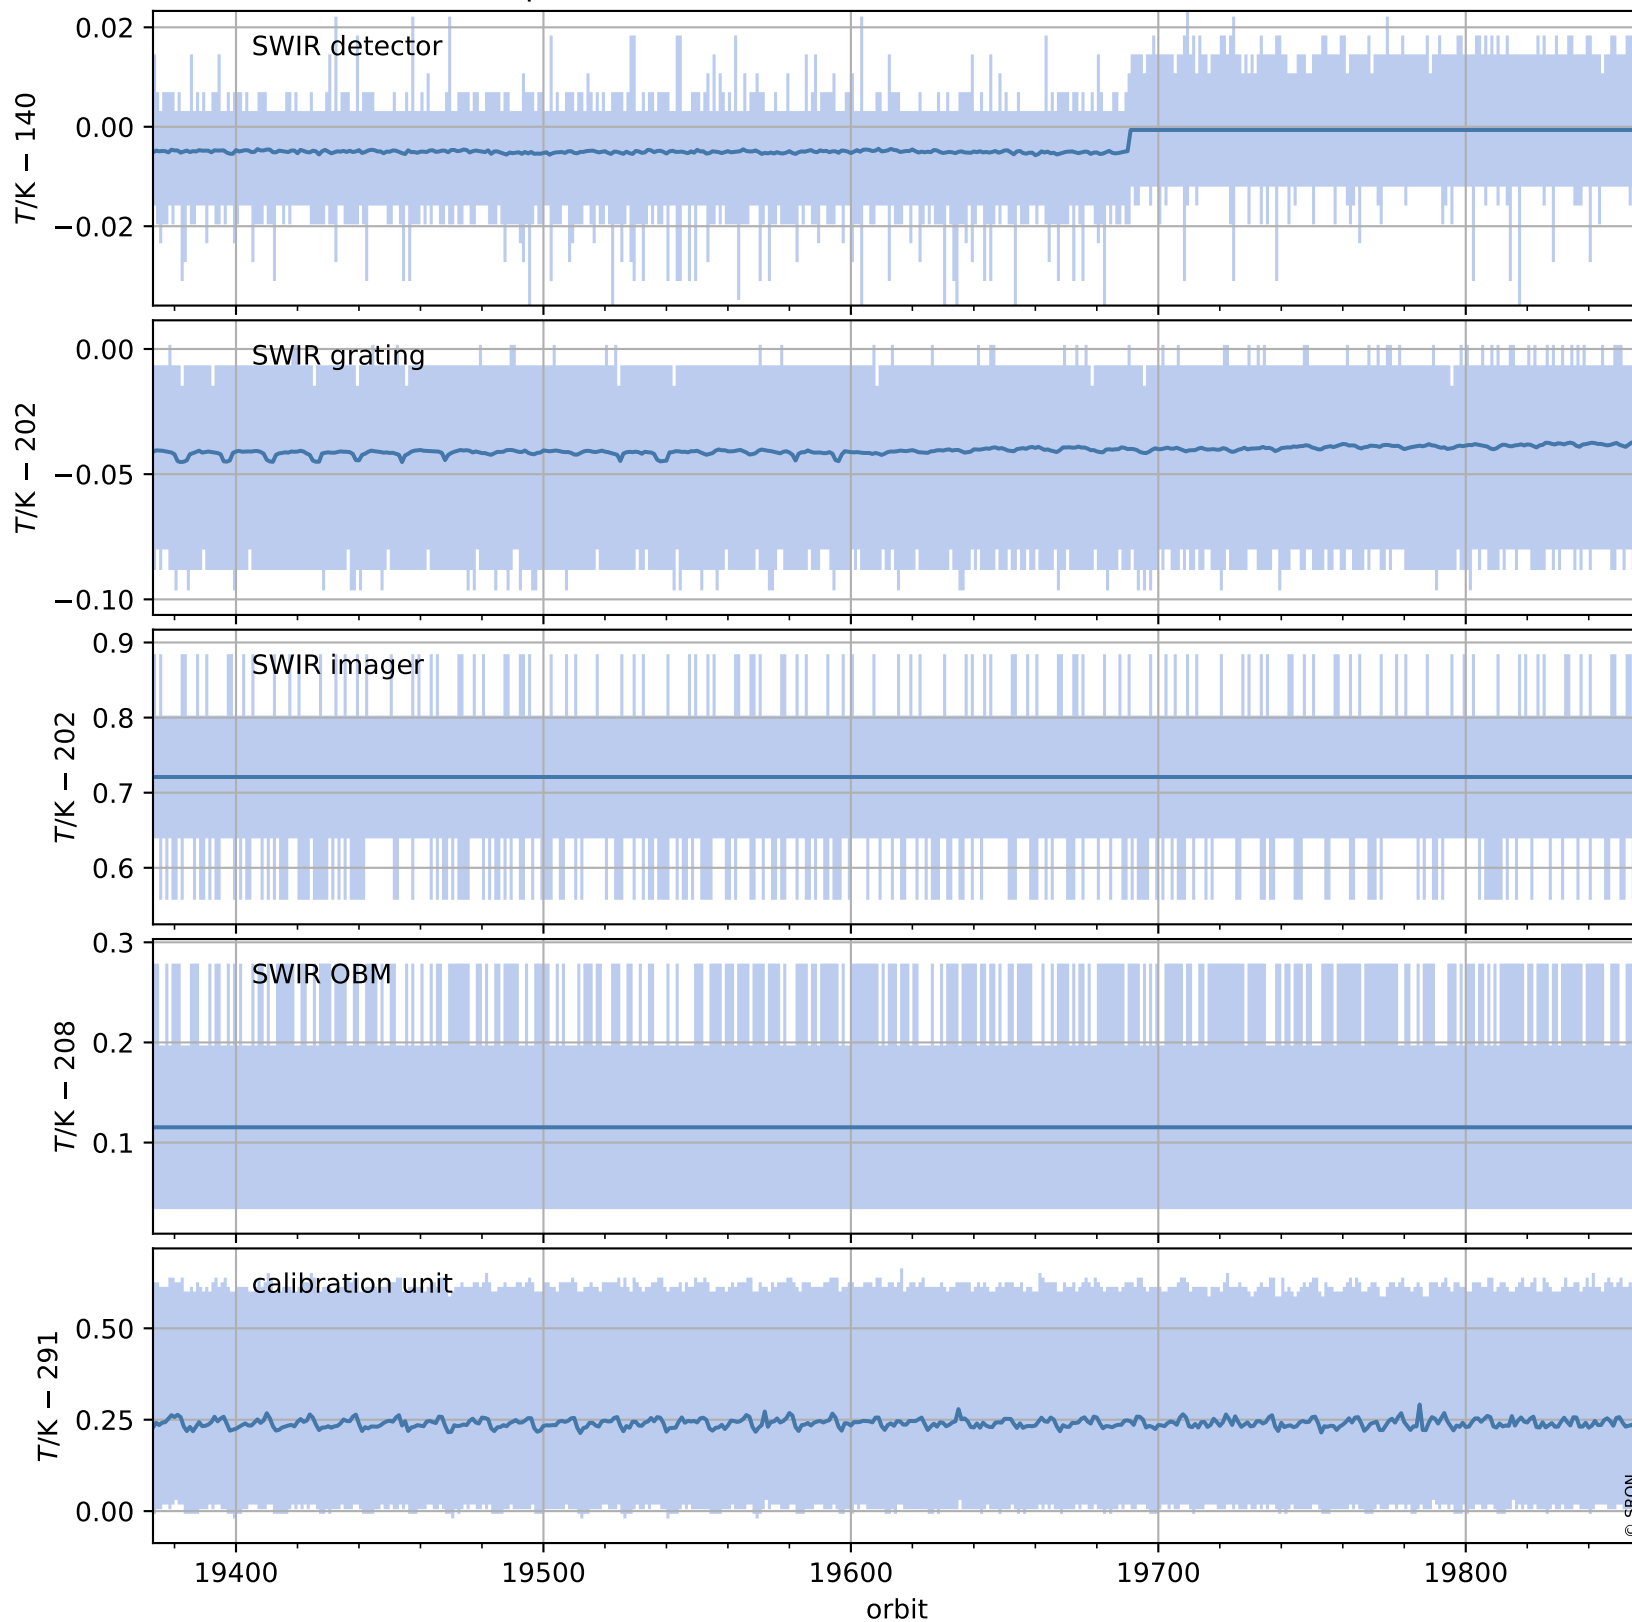

Tropomi SWIR housekeeping data

orbits : [19843, 19857]
coverage : 2021-08-12 / 2021-08-13
created : 2023-08-21T09:16:18

Temperature of sensors relevant for SWIR (one day)

Tropomi SWIR housekeeping data

orbits : [19373, 19857]
coverage : 2021-07-09 / 2021-08-13
created : 2023-08-21T09:16:18

Temperature of sensors relevant for SWIR (last month)

Tropomi SWIR housekeeping data

orbits : [19843, 19857]
coverage : 2021-08-12 / 2021-08-13
created : 2023-08-21T09:16:18

Current and duty cycle of 3 heaters relevant for SWIR (one day)

Tropomi SWIR housekeeping data

orbits : [19373, 19857]
coverage : 2021-07-09 / 2021-08-13
created : 2023-08-21T09:16:19

Current and duty cycle of 3 heaters relevant for SWIR (last month)

Tropomi SWIR housekeeping data

orbits : [19843, 19857]
coverage : 2021-08-12 / 2021-08-13
created : 2023-08-21T09:16:19

Temperature of sensors at the SWIR front-end electronics (one day)

Tropomi SWIR housekeeping data

orbits : [19373, 19857]
coverage : 2021-07-09 / 2021-08-13
created : 2023-08-21T09:16:19