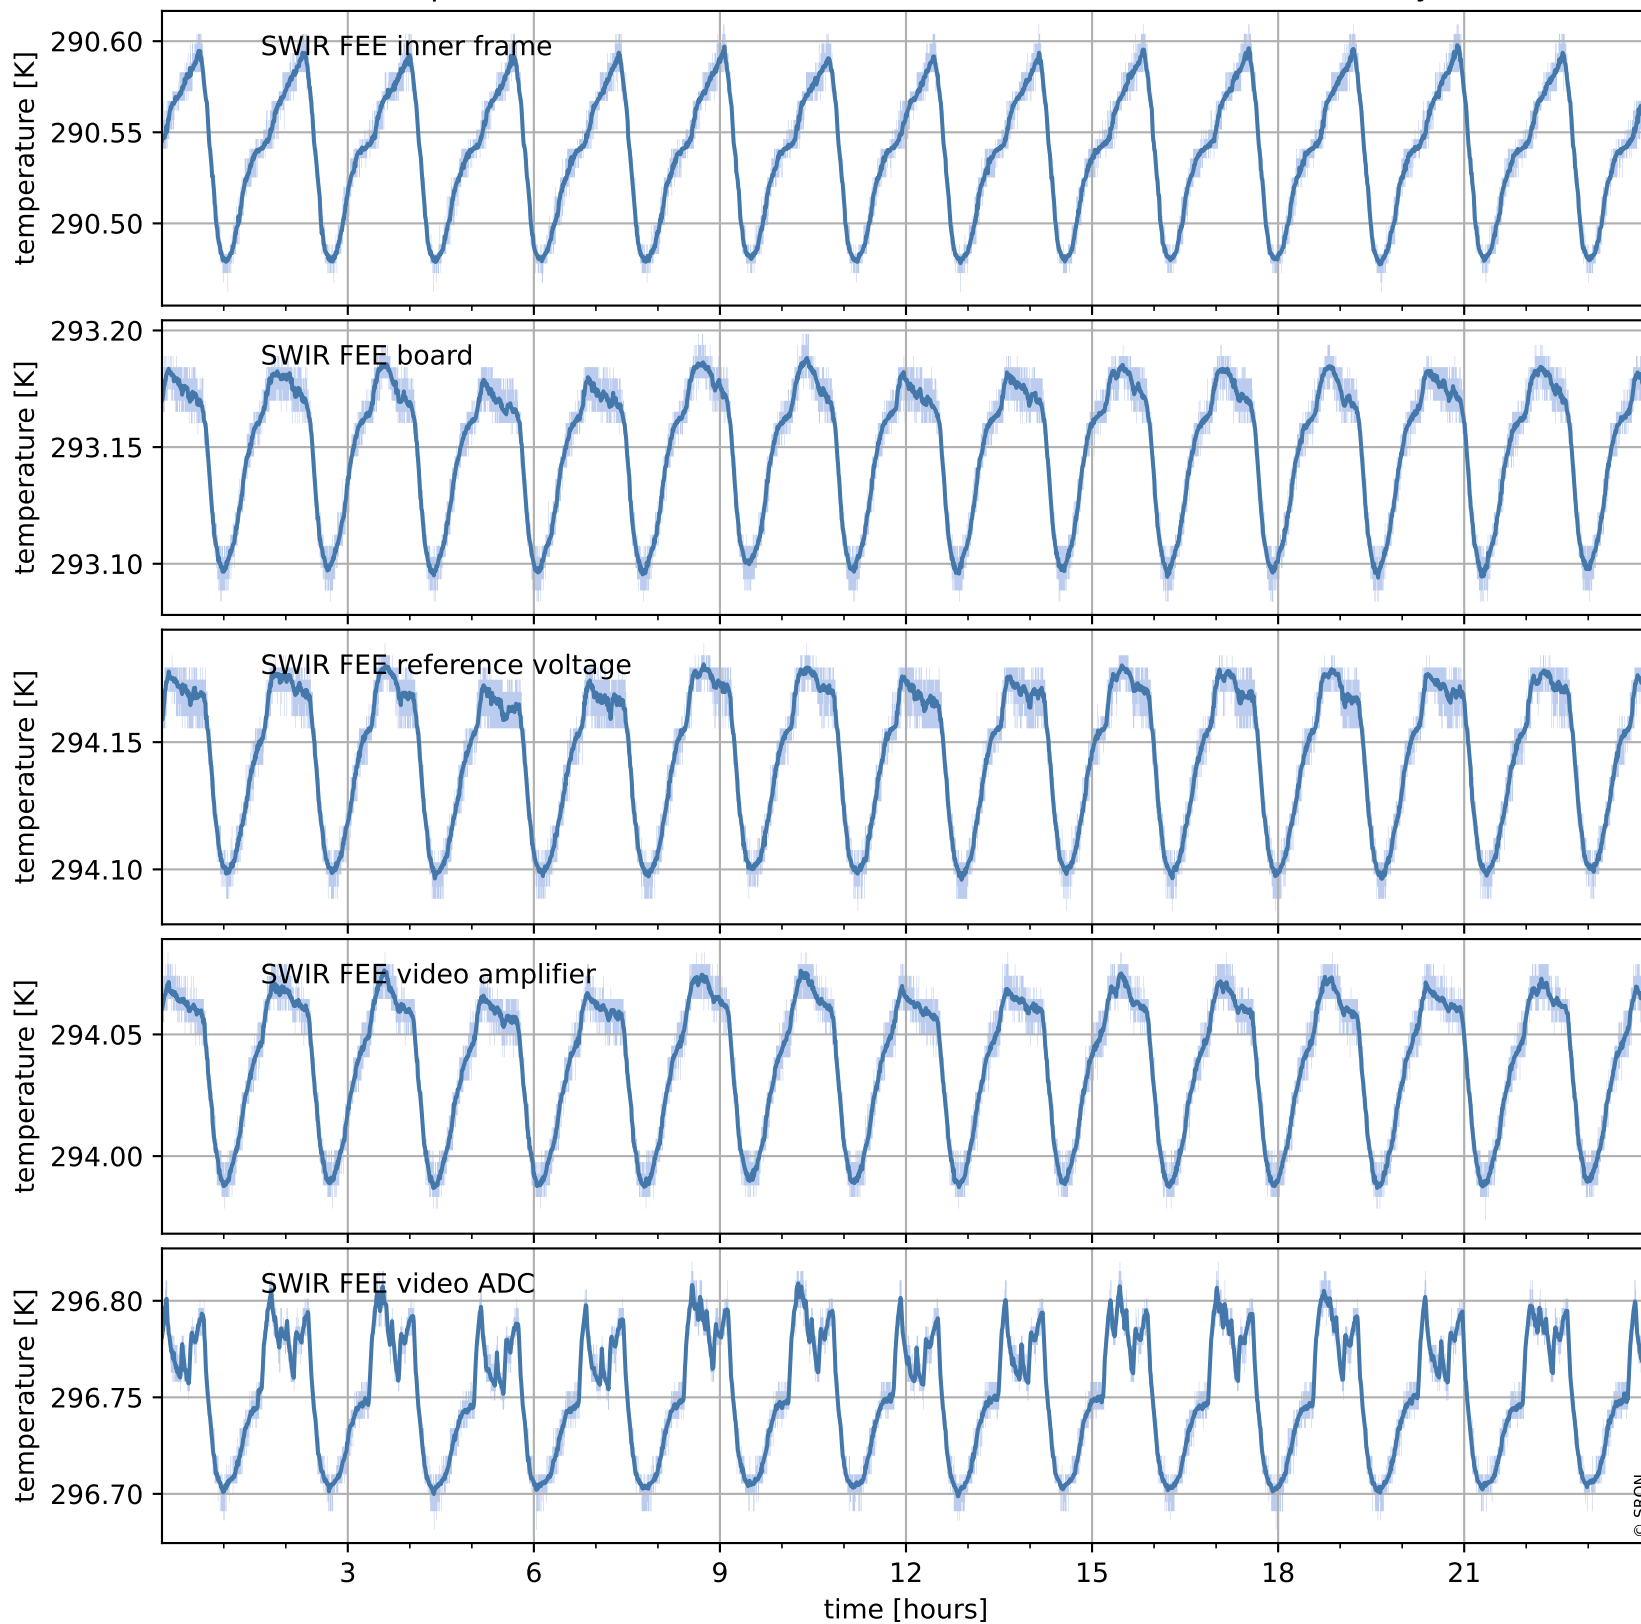

Tropomi SWIR housekeeping data

orbits : [19843, 19857]
coverage : 2021-08-12 / 2021-08-13
created : 2023-08-21T09:16:18

Temperature of sensors relevant for SWIR (one day)

Tropomi SWIR housekeeping data

orbits : [19373, 19857]
coverage : 2021-07-09 / 2021-08-13
created : 2023-08-21T09:16:18

Temperature of sensors relevant for SWIR (last month)

Tropomi SWIR housekeeping data

orbits : [19843, 19857]
coverage : 2021-08-12 / 2021-08-13
created : 2023-08-21T09:16:18

Current and duty cycle of 3 heaters relevant for SWIR (one day)

Tropomi SWIR housekeeping data

orbits : [19373, 19857]
coverage : 2021-07-09 / 2021-08-13
created : 2023-08-21T09:16:19

Current and duty cycle of 3 heaters relevant for SWIR (last month)

Tropomi SWIR housekeeping data

orbits : [19843, 19857]
coverage : 2021-08-12 / 2021-08-13
created : 2023-08-21T09:16:19

Temperature of sensors at the SWIR front-end electronics (one day)

Tropomi SWIR housekeeping data

orbits : [19373, 19857]
coverage : 2021-07-09 / 2021-08-13
created : 2023-08-21T09:16:19