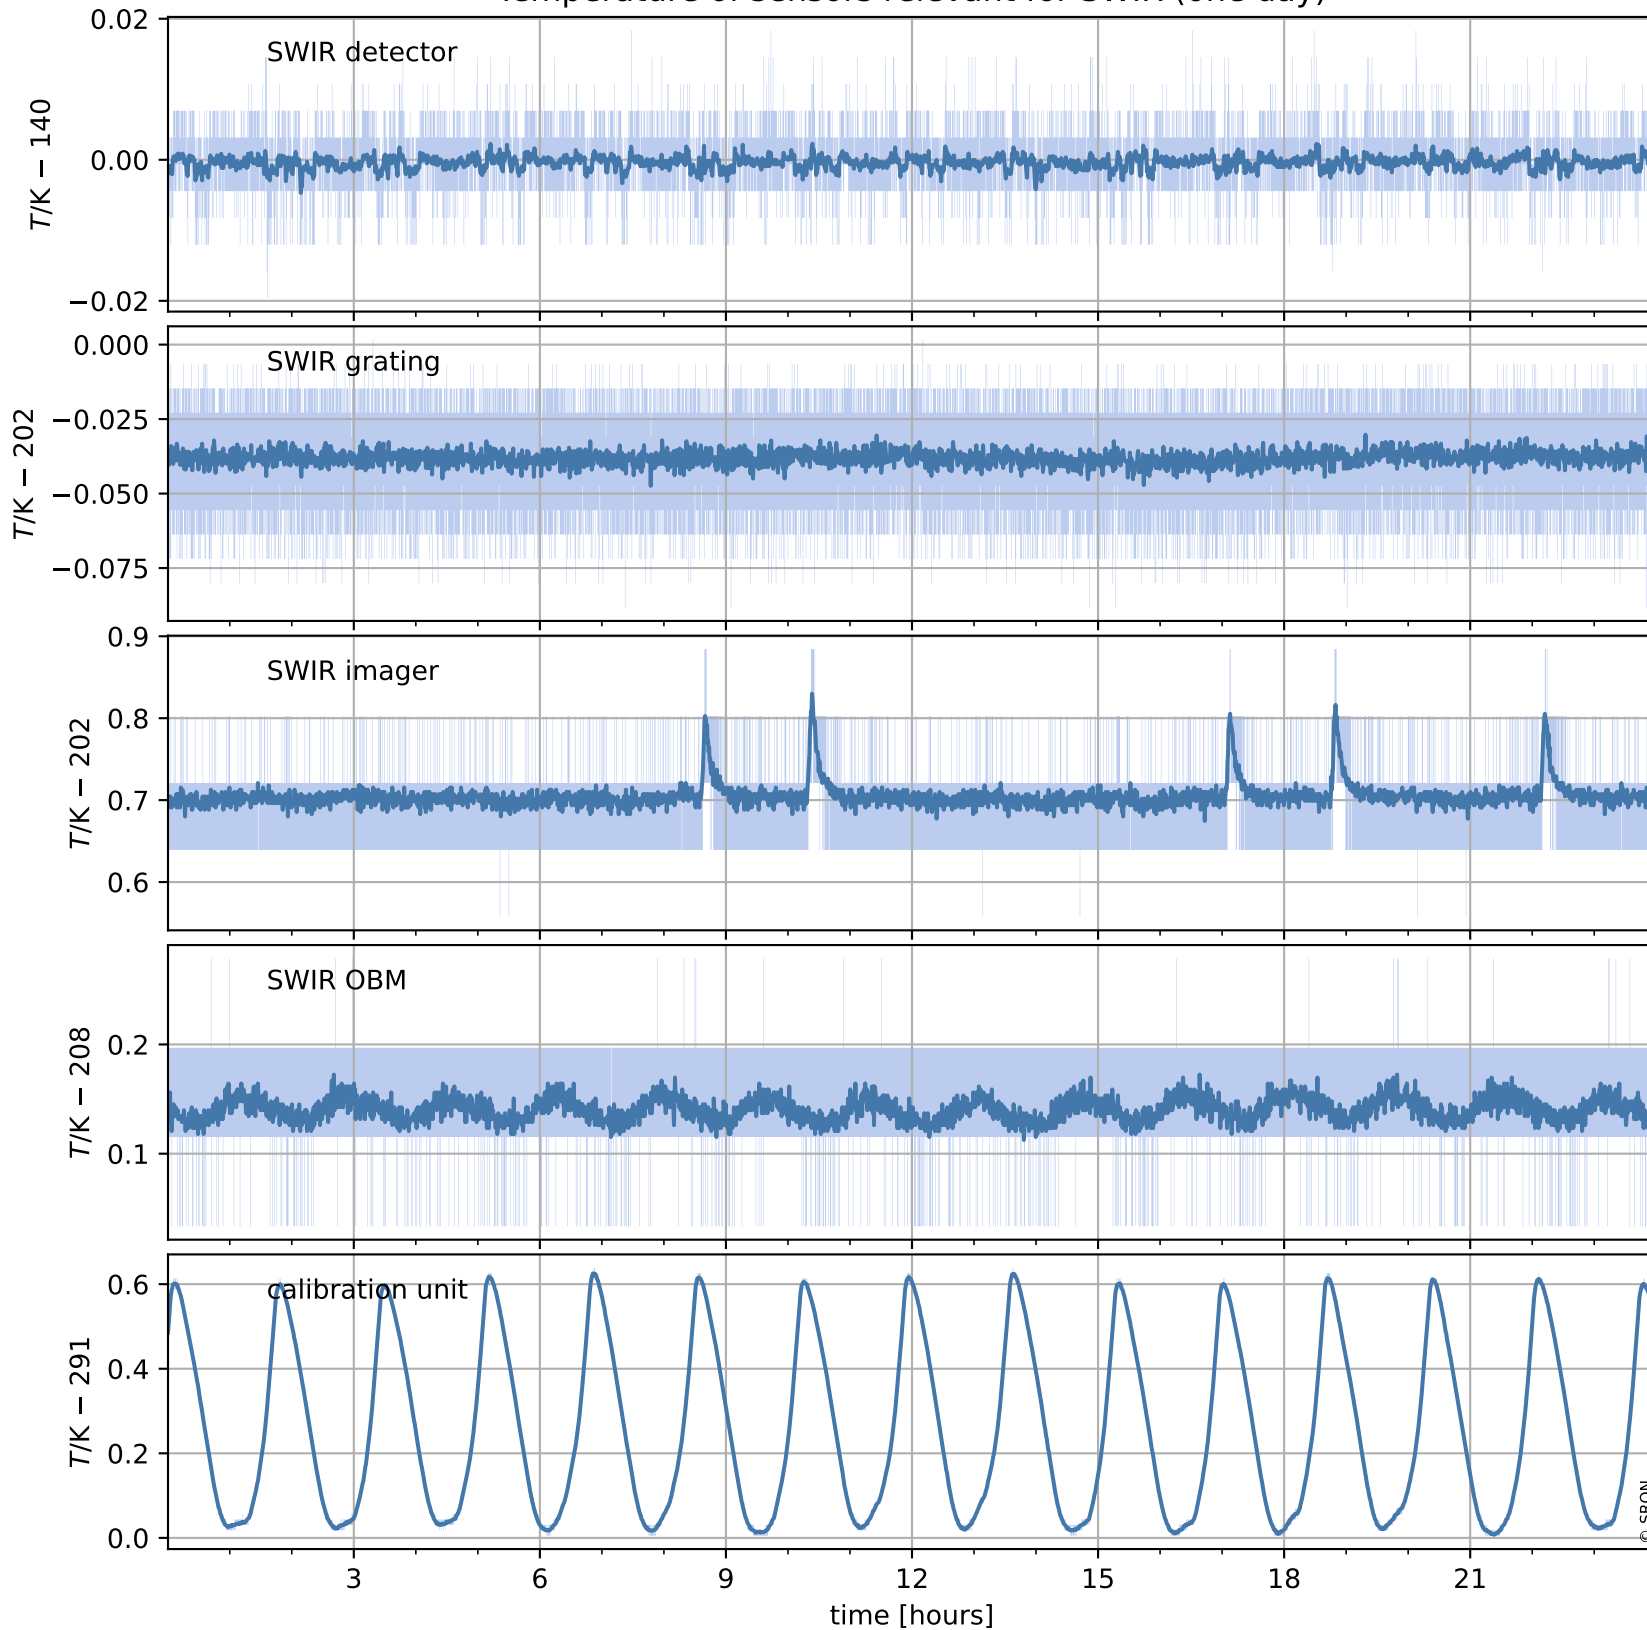

Tropomi SWIR housekeeping data

orbits : [19843, 19857]
coverage : 2021-08-12 / 2021-08-13
created : 2023-08-21T09:16:18

Temperature of sensors relevant for SWIR (one day)

Tropomi SWIR housekeeping data

orbits : [19373, 19857]
coverage : 2021-07-09 / 2021-08-13
created : 2023-08-21T09:16:18

Temperature of sensors relevant for SWIR (last month)

Tropomi SWIR housekeeping data

orbits : [19843, 19857]
coverage : 2021-08-12 / 2021-08-13
created : 2023-08-21T09:16:18

Current and duty cycle of 3 heaters relevant for SWIR (one day)

Tropomi SWIR housekeeping data

orbits : [19373, 19857]
coverage : 2021-07-09 / 2021-08-13
created : 2023-08-21T09:16:19

Current and duty cycle of 3 heaters relevant for SWIR (last month)

Tropomi SWIR housekeeping data