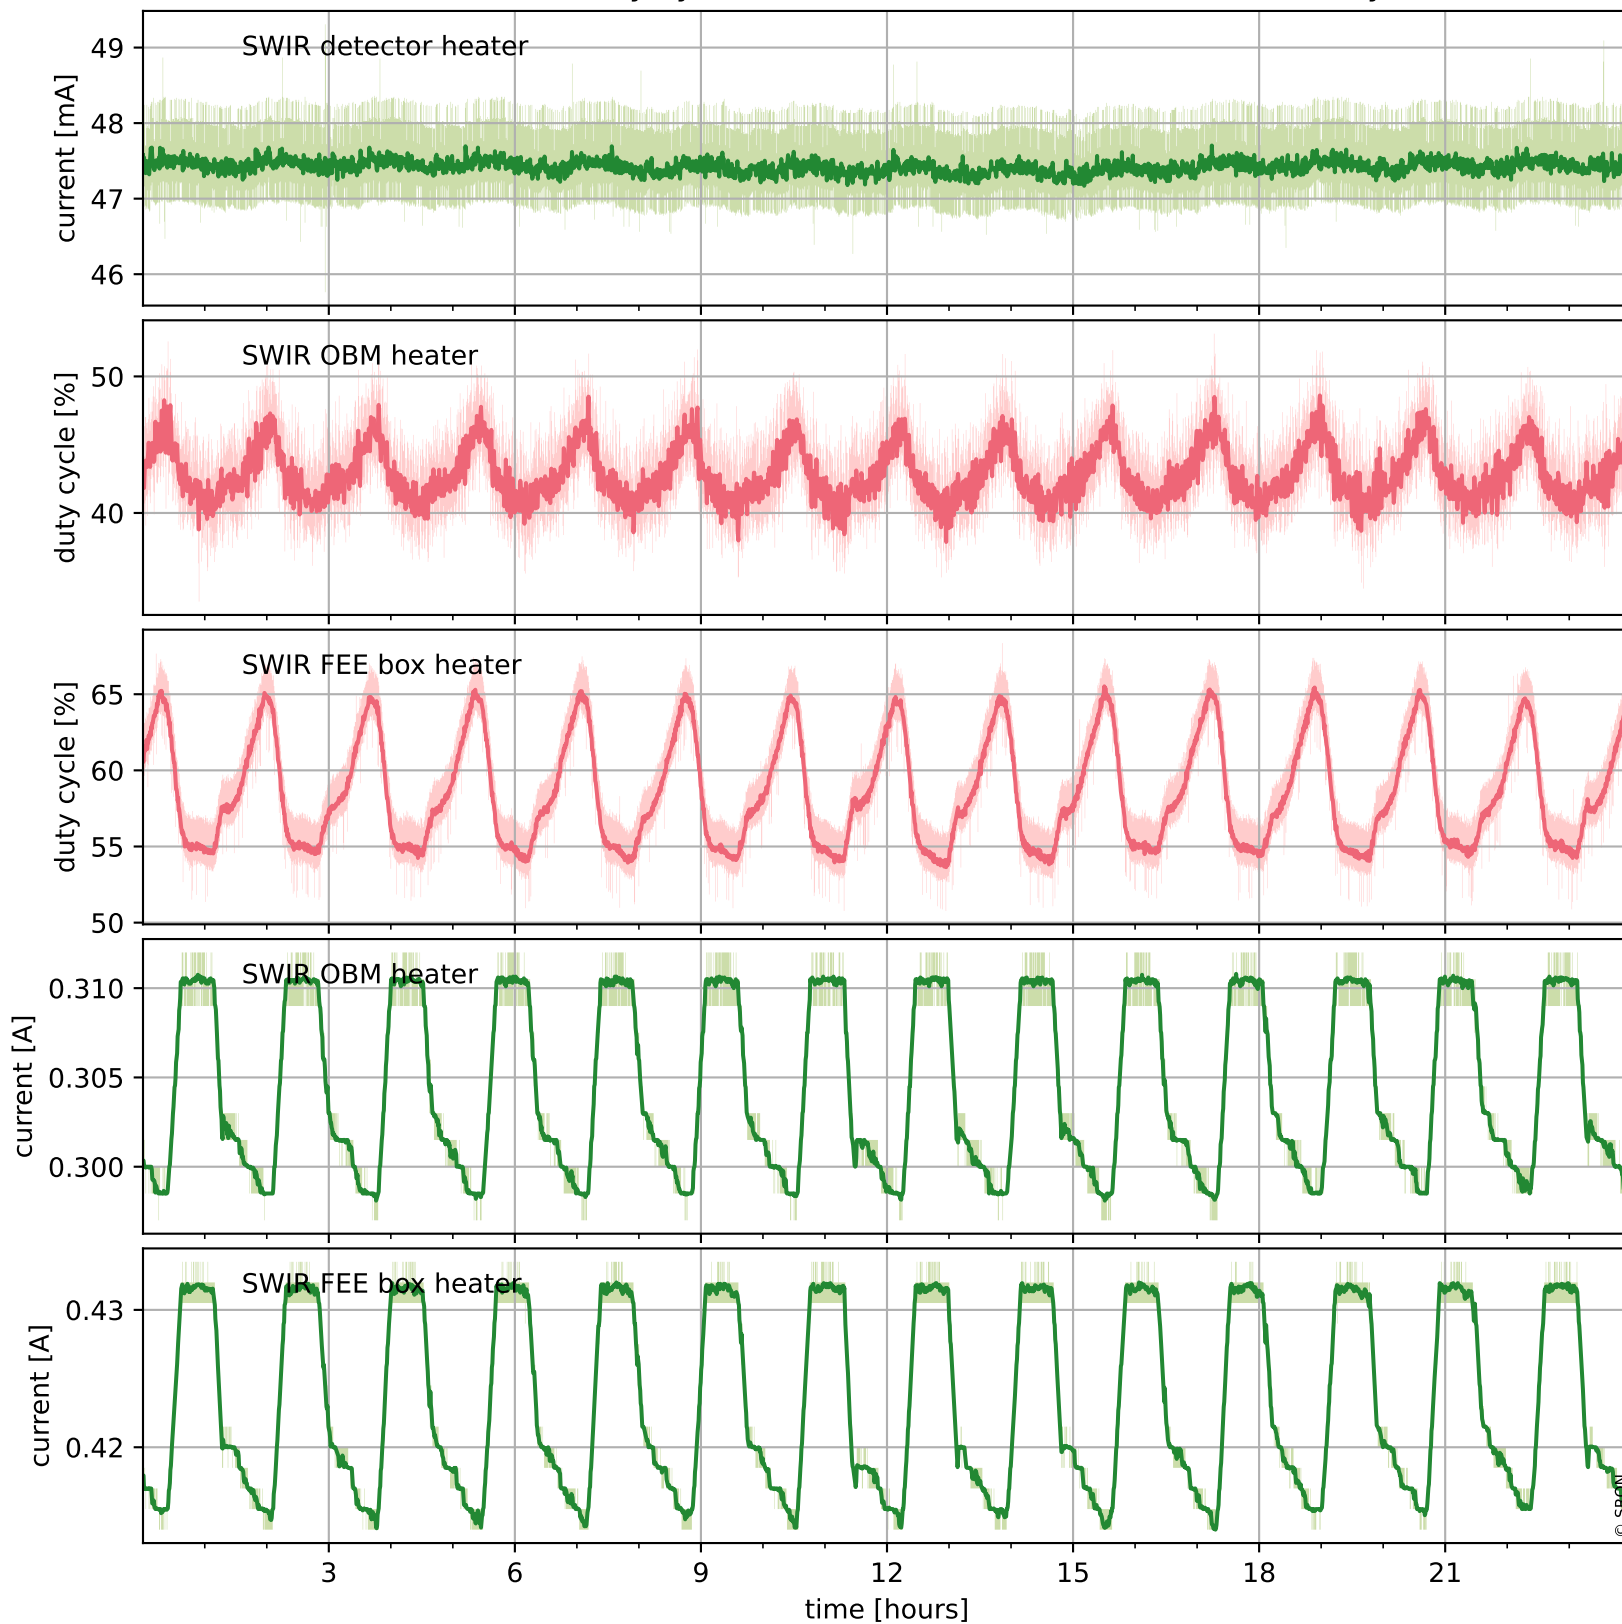

Tropomi SWIR housekeeping data

orbits : [19858, 19871]
coverage : 2021-08-13 / 2021-08-14
created : 2023-08-21T09:16:20

Temperature of sensors relevant for SWIR (one day)

Tropomi SWIR housekeeping data

orbits : [19387, 19871]
coverage : 2021-07-10 / 2021-08-14
created : 2023-08-21T09:16:20

Temperature of sensors relevant for SWIR (last month)

Tropomi SWIR housekeeping data

orbits : [19858, 19871]
coverage : 2021-08-13 / 2021-08-14
created : 2023-08-21T09:16:21

Current and duty cycle of 3 heaters relevant for SWIR (one day)

Tropomi SWIR housekeeping data

orbits : [19387, 19871]
coverage : 2021-07-10 / 2021-08-14
created : 2023-08-21T09:16:21

Current and duty cycle of 3 heaters relevant for SWIR (last month)

Tropomi SWIR housekeeping data