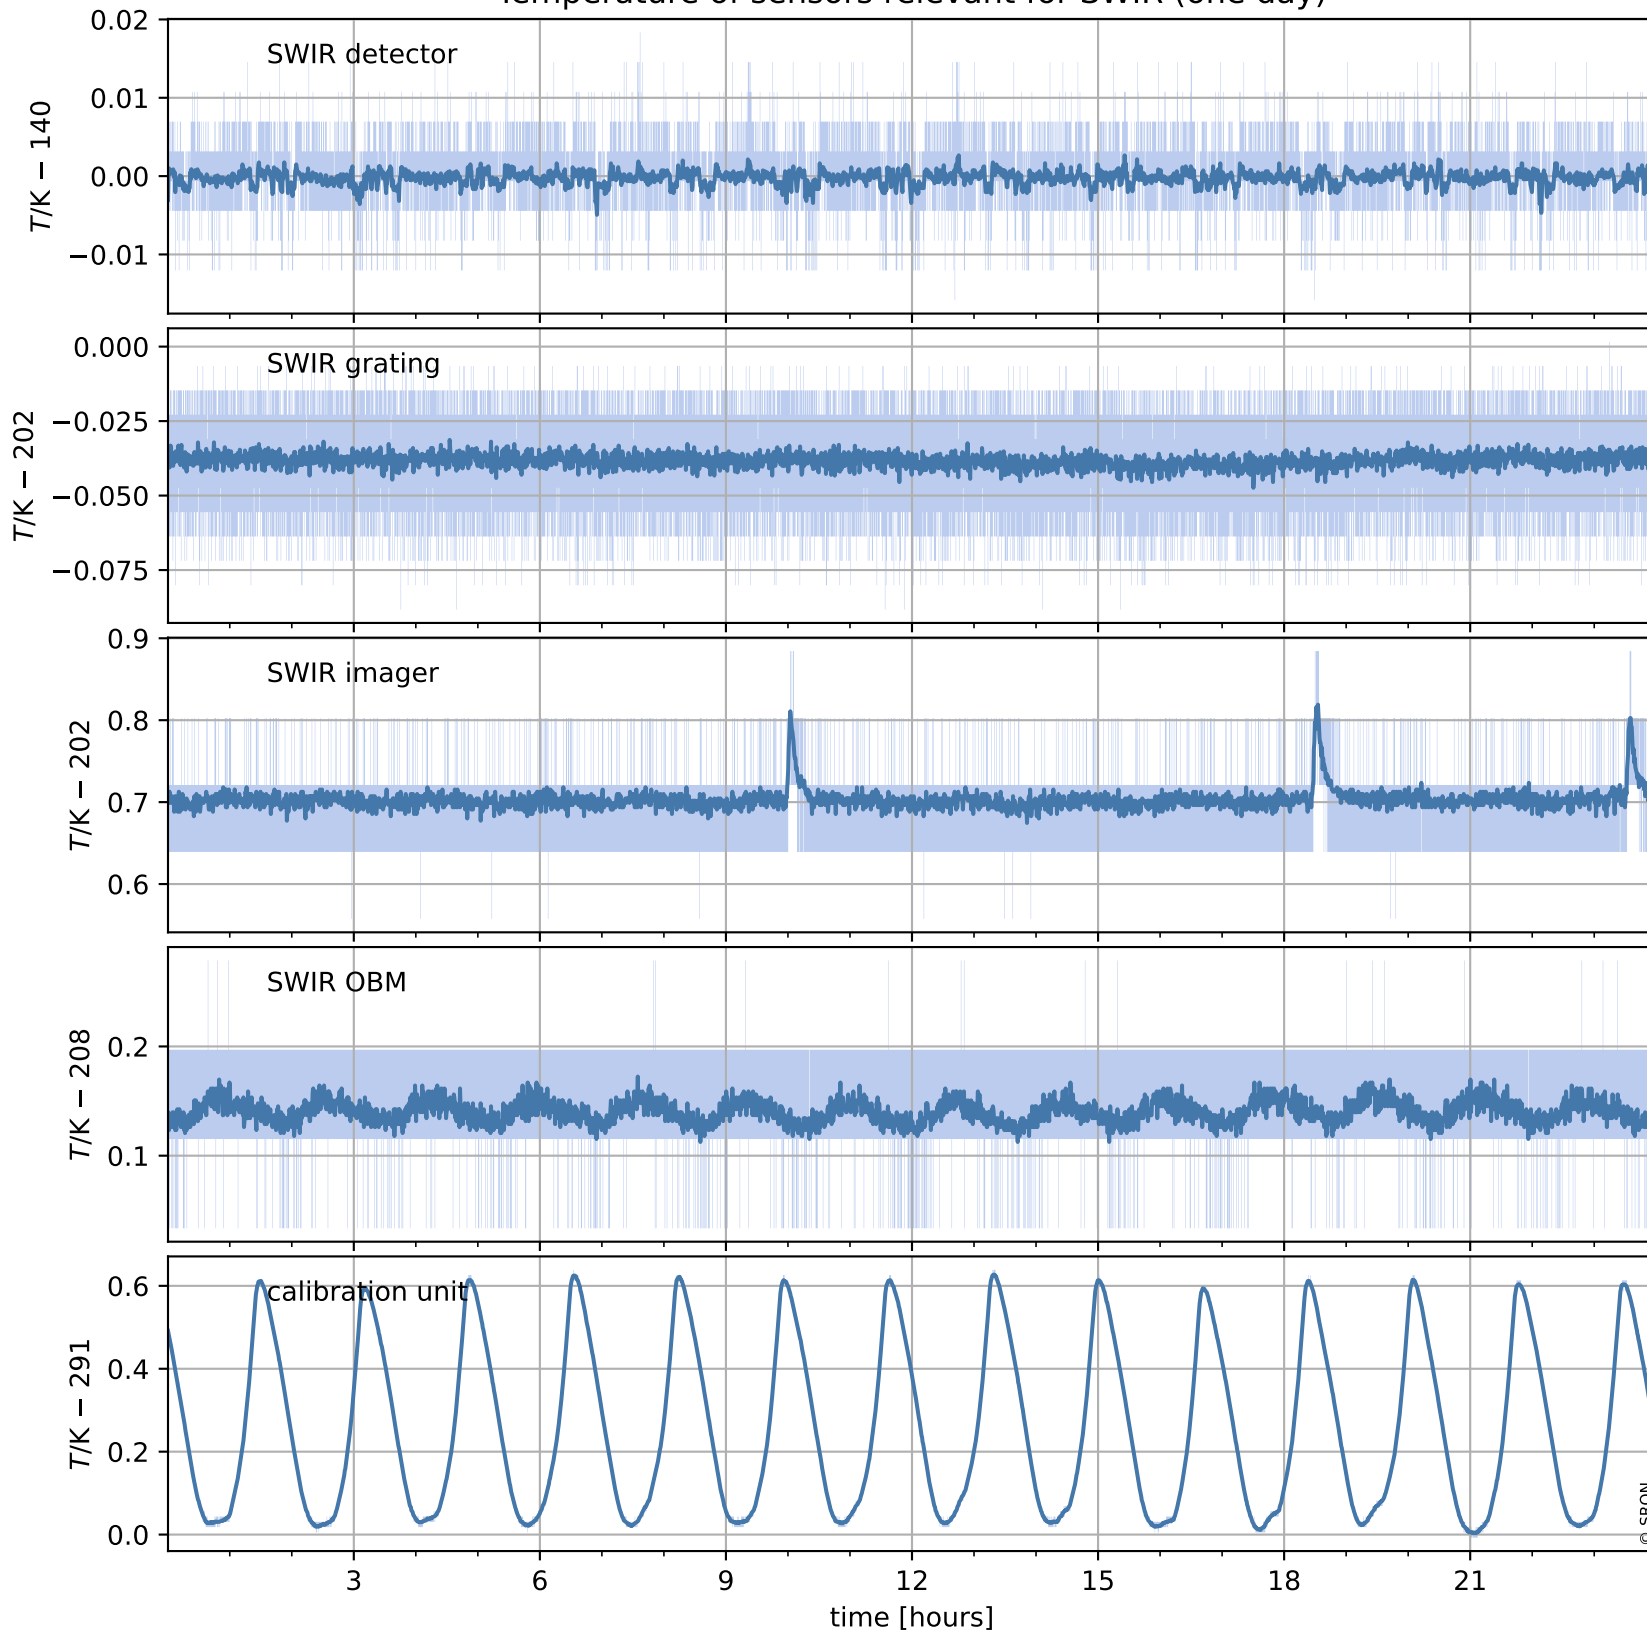

Tropomi SWIR housekeeping data

orbits : [19858, 19871]
coverage : 2021-08-13 / 2021-08-14
created : 2023-08-21T09:16:20

Temperature of sensors relevant for SWIR (one day)

Tropomi SWIR housekeeping data

orbits : [19387, 19871]
coverage : 2021-07-10 / 2021-08-14
created : 2023-08-21T09:16:20

Temperature of sensors relevant for SWIR (last month)

Tropomi SWIR housekeeping data

orbits : [19858, 19871]
coverage : 2021-08-13 / 2021-08-14
created : 2023-08-21T09:16:21

Current and duty cycle of 3 heaters relevant for SWIR (one day)