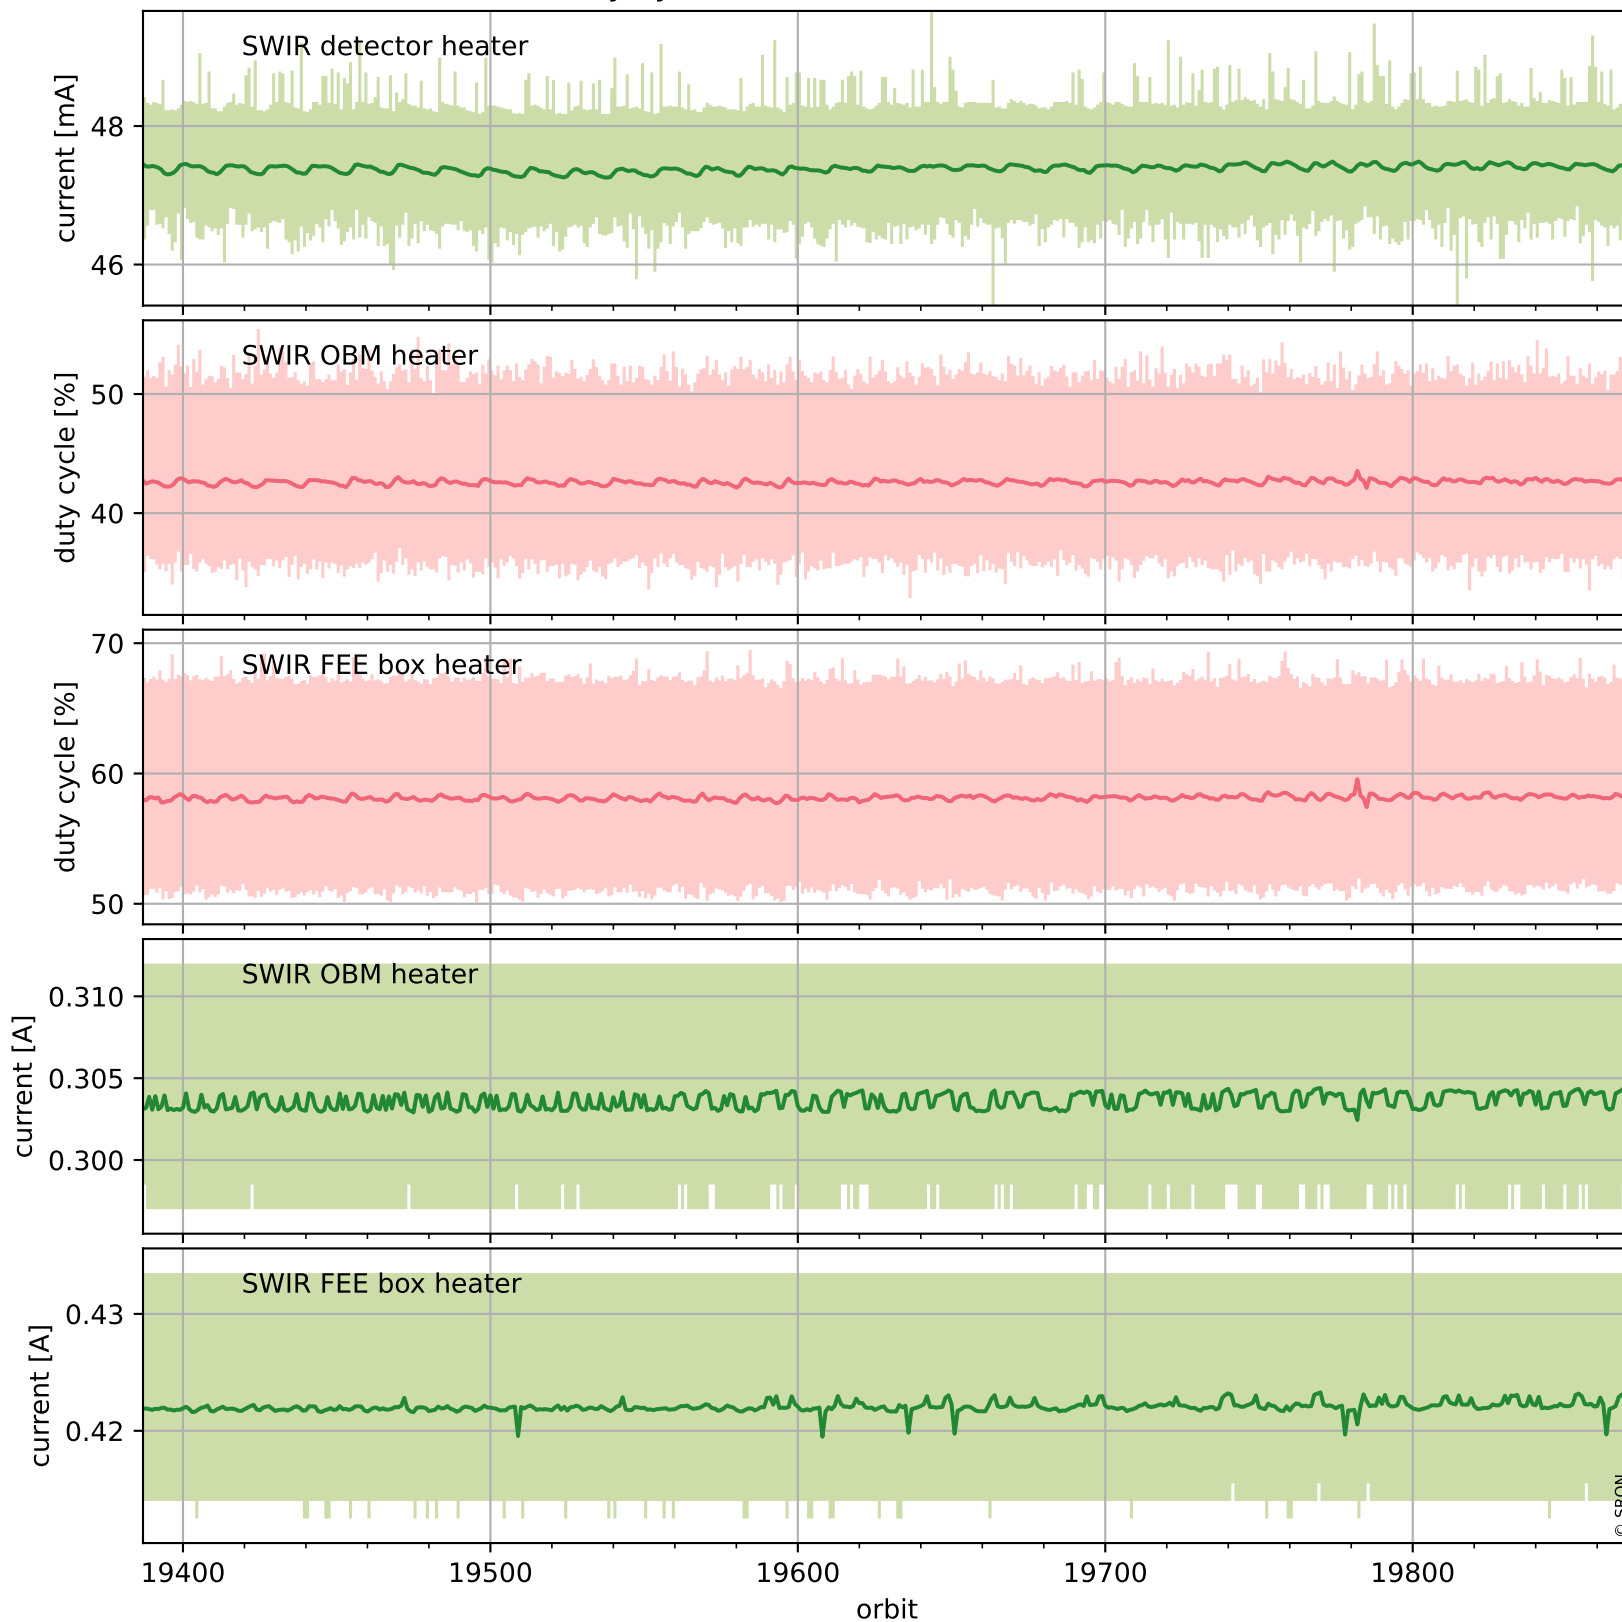

Tropomi SWIR housekeeping data

orbits : [19858, 19871]
coverage : 2021-08-13 / 2021-08-14
created : 2023-08-21T09:16:20

Temperature of sensors relevant for SWIR (one day)

Tropomi SWIR housekeeping data

orbits : [19387, 19871]
coverage : 2021-07-10 / 2021-08-14
created : 2023-08-21T09:16:20

Temperature of sensors relevant for SWIR (last month)

Tropomi SWIR housekeeping data

orbits : [19858, 19871]
coverage : 2021-08-13 / 2021-08-14
created : 2023-08-21T09:16:21

Current and duty cycle of 3 heaters relevant for SWIR (one day)

Tropomi SWIR housekeeping data

orbits : [19387, 19871]
coverage : 2021-07-10 / 2021-08-14
created : 2023-08-21T09:16:21

Current and duty cycle of 3 heaters relevant for SWIR (last month)

Tropomi SWIR housekeeping data

orbits : [19858, 19871]
coverage : 2021-08-13 / 2021-08-14
created : 2023-08-21T09:16:21

Temperature of sensors at the SWIR front-end electronics (one day)

Tropomi SWIR housekeeping data

orbits : [19387, 19871]
coverage : 2021-07-10 / 2021-08-14
created : 2023-08-21T09:16:22