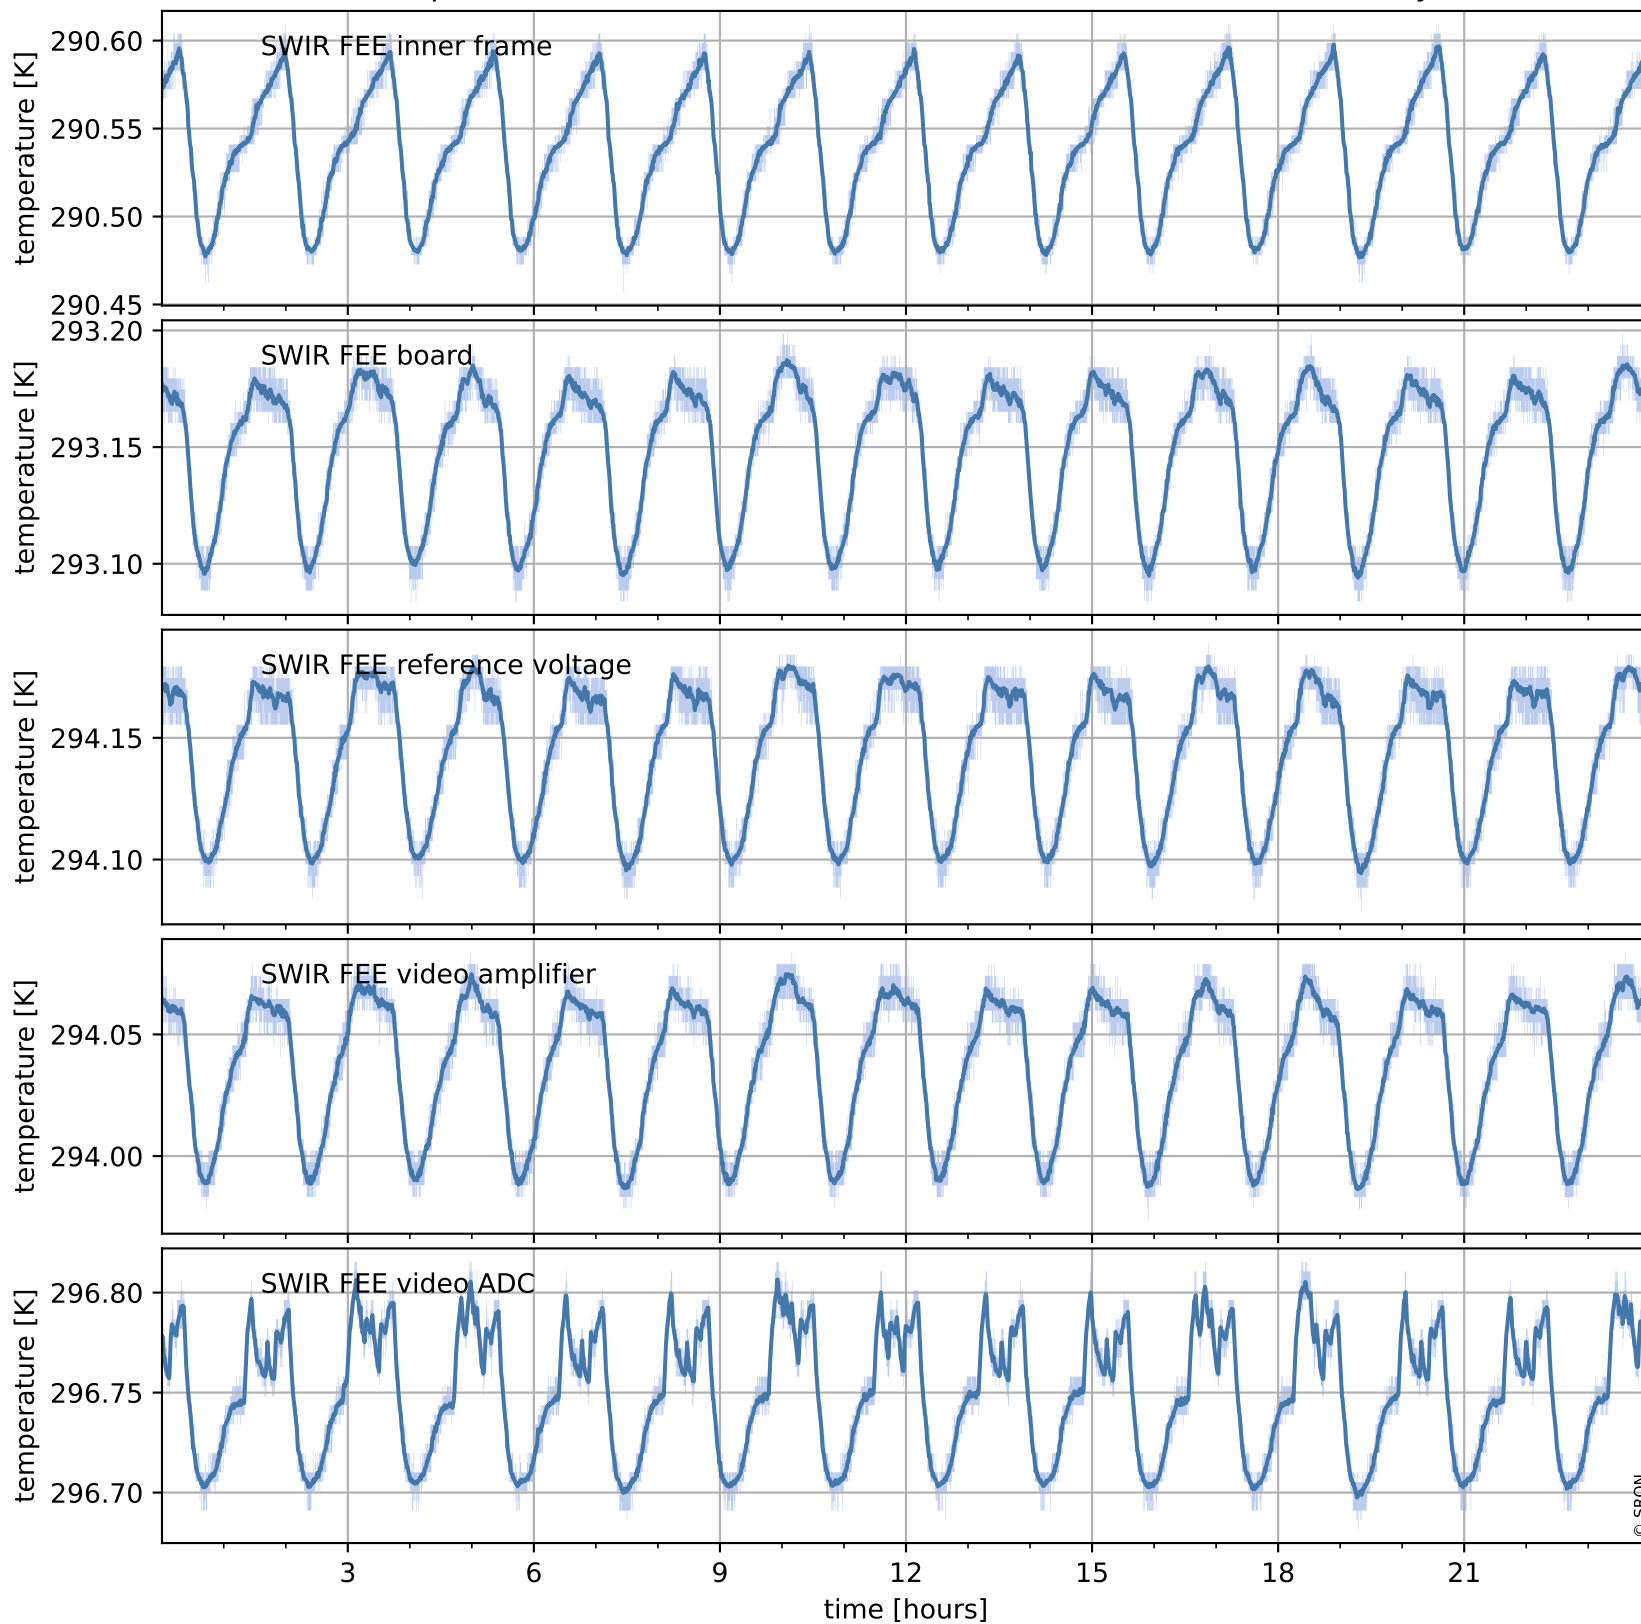

Tropomi SWIR housekeeping data

orbits : [19858, 19871]
coverage : 2021-08-13 / 2021-08-14
created : 2023-08-21T09:16:20

Temperature of sensors relevant for SWIR (one day)

Tropomi SWIR housekeeping data

orbits : [19387, 19871]
coverage : 2021-07-10 / 2021-08-14
created : 2023-08-21T09:16:20

Temperature of sensors relevant for SWIR (last month)

Tropomi SWIR housekeeping data

orbits : [19858, 19871]
coverage : 2021-08-13 / 2021-08-14
created : 2023-08-21T09:16:21

Current and duty cycle of 3 heaters relevant for SWIR (one day)

Tropomi SWIR housekeeping data

orbits : [19387, 19871]
coverage : 2021-07-10 / 2021-08-14
created : 2023-08-21T09:16:21

Current and duty cycle of 3 heaters relevant for SWIR (last month)

Tropomi SWIR housekeeping data

orbits : [19858, 19871]
coverage : 2021-08-13 / 2021-08-14
created : 2023-08-21T09:16:21

Temperature of sensors at the SWIR front-end electronics (one day)

Tropomi SWIR housekeeping data

orbits : [19387, 19871]
coverage : 2021-07-10 / 2021-08-14
created : 2023-08-21T09:16:22