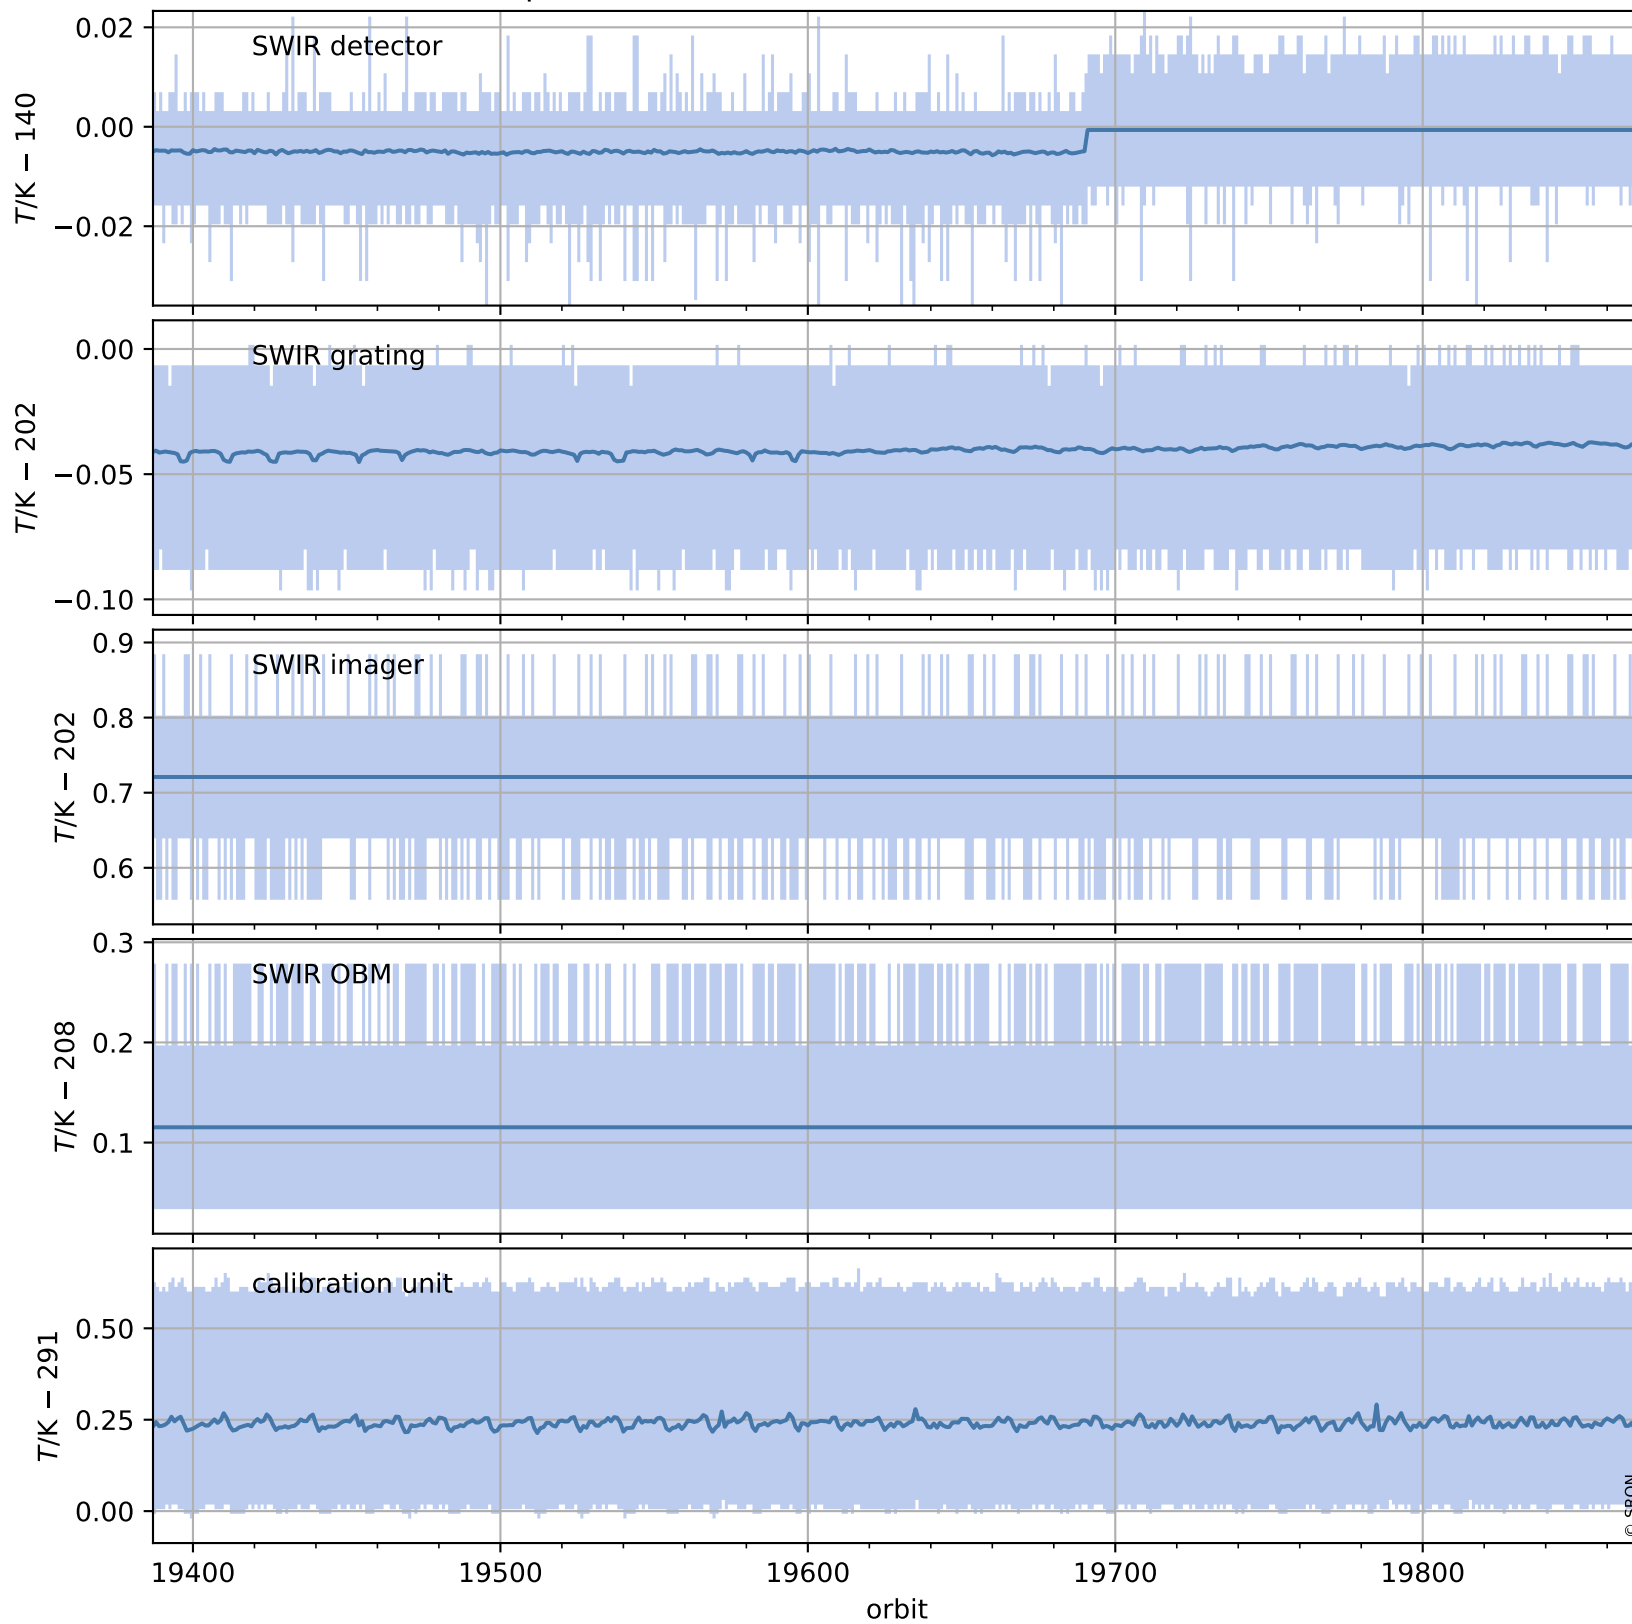

Tropomi SWIR housekeeping data

orbits : [19858, 19871]
coverage : 2021-08-13 / 2021-08-14
created : 2023-08-21T09:16:20

Temperature of sensors relevant for SWIR (one day)

Tropomi SWIR housekeeping data

orbits : [19387, 19871]
coverage : 2021-07-10 / 2021-08-14
created : 2023-08-21T09:16:20

Temperature of sensors relevant for SWIR (last month)

Tropomi SWIR housekeeping data

orbits : [19858, 19871]
coverage : 2021-08-13 / 2021-08-14
created : 2023-08-21T09:16:21

Current and duty cycle of 3 heaters relevant for SWIR (one day)

Tropomi SWIR housekeeping data

orbits : [19387, 19871]
coverage : 2021-07-10 / 2021-08-14
created : 2023-08-21T09:16:21

Current and duty cycle of 3 heaters relevant for SWIR (last month)

Tropomi SWIR housekeeping data

orbits : [19858, 19871]
coverage : 2021-08-13 / 2021-08-14
created : 2023-08-21T09:16:21

Temperature of sensors at the SWIR front-end electronics (one day)

Tropomi SWIR housekeeping data

orbits : [19387, 19871]
coverage : 2021-07-10 / 2021-08-14
created : 2023-08-21T09:16:22