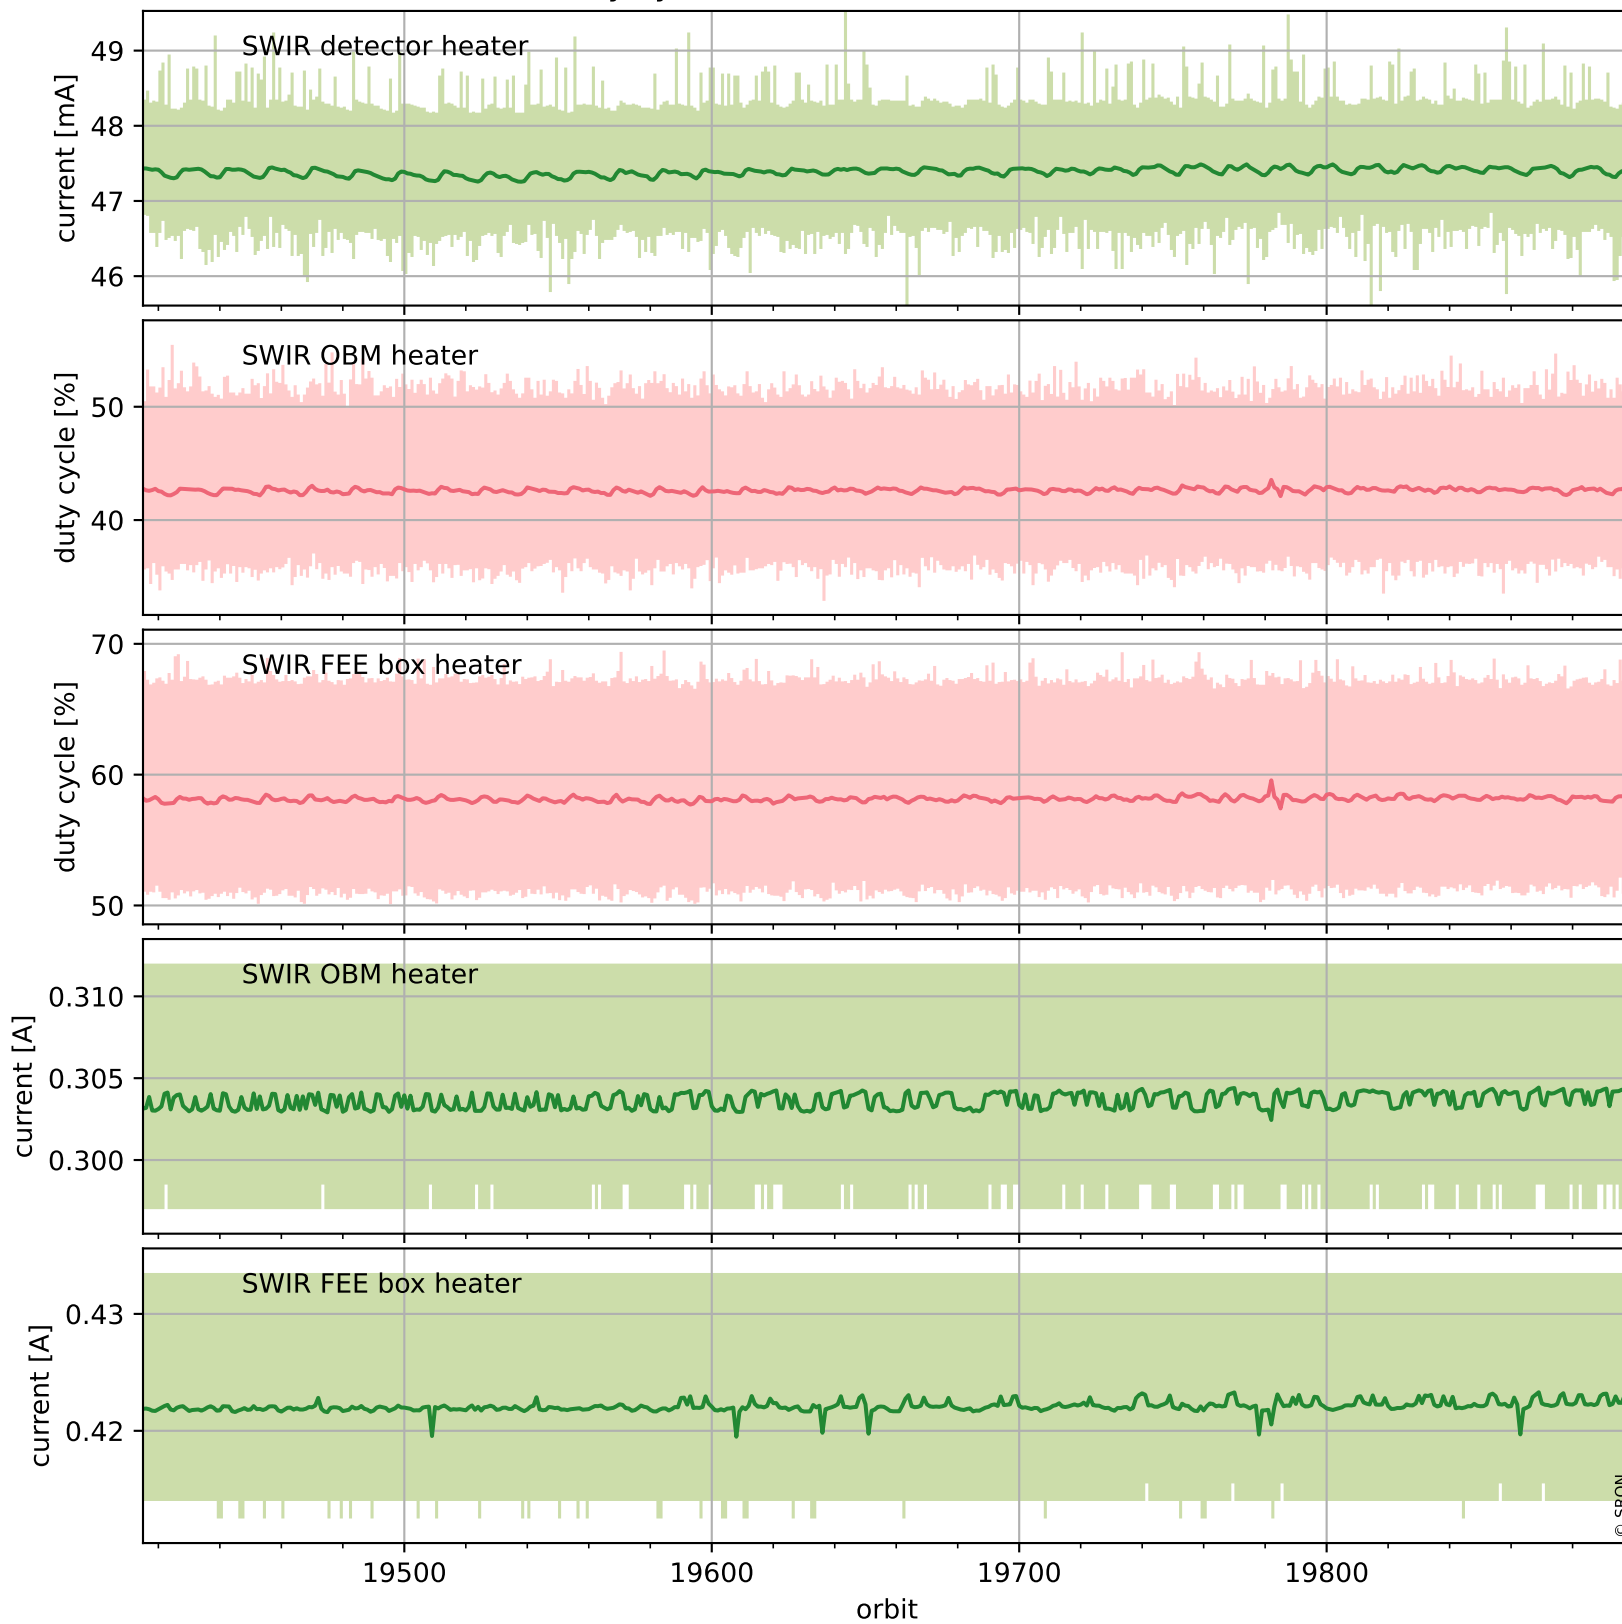

Tropomi SWIR housekeeping data

orbits : [19886, 19899]
coverage : 2021-08-15 / 2021-08-16
created : 2023-08-21T09:16:25

Temperature of sensors relevant for SWIR (one day)

Tropomi SWIR housekeeping data

orbits : [19415, 19899]
coverage : 2021-07-12 / 2021-08-16
created : 2023-08-21T09:16:25

Temperature of sensors relevant for SWIR (last month)

Tropomi SWIR housekeeping data

orbits : [19886, 19899]
coverage : 2021-08-15 / 2021-08-16
created : 2023-08-21T09:16:25

Current and duty cycle of 3 heaters relevant for SWIR (one day)

Tropomi SWIR housekeeping data

orbits : [19415, 19899]
coverage : 2021-07-12 / 2021-08-16
created : 2023-08-21T09:16:26

Current and duty cycle of 3 heaters relevant for SWIR (last month)

Tropomi SWIR housekeeping data

orbits : [19886, 19899]
coverage : 2021-08-15 / 2021-08-16
created : 2023-08-21T09:16:26

Temperature of sensors at the SWIR front-end electronics (one day)

Tropomi SWIR housekeeping data

orbits : [19415, 19899]
coverage : 2021-07-12 / 2021-08-16
created : 2023-08-21T09:16:26