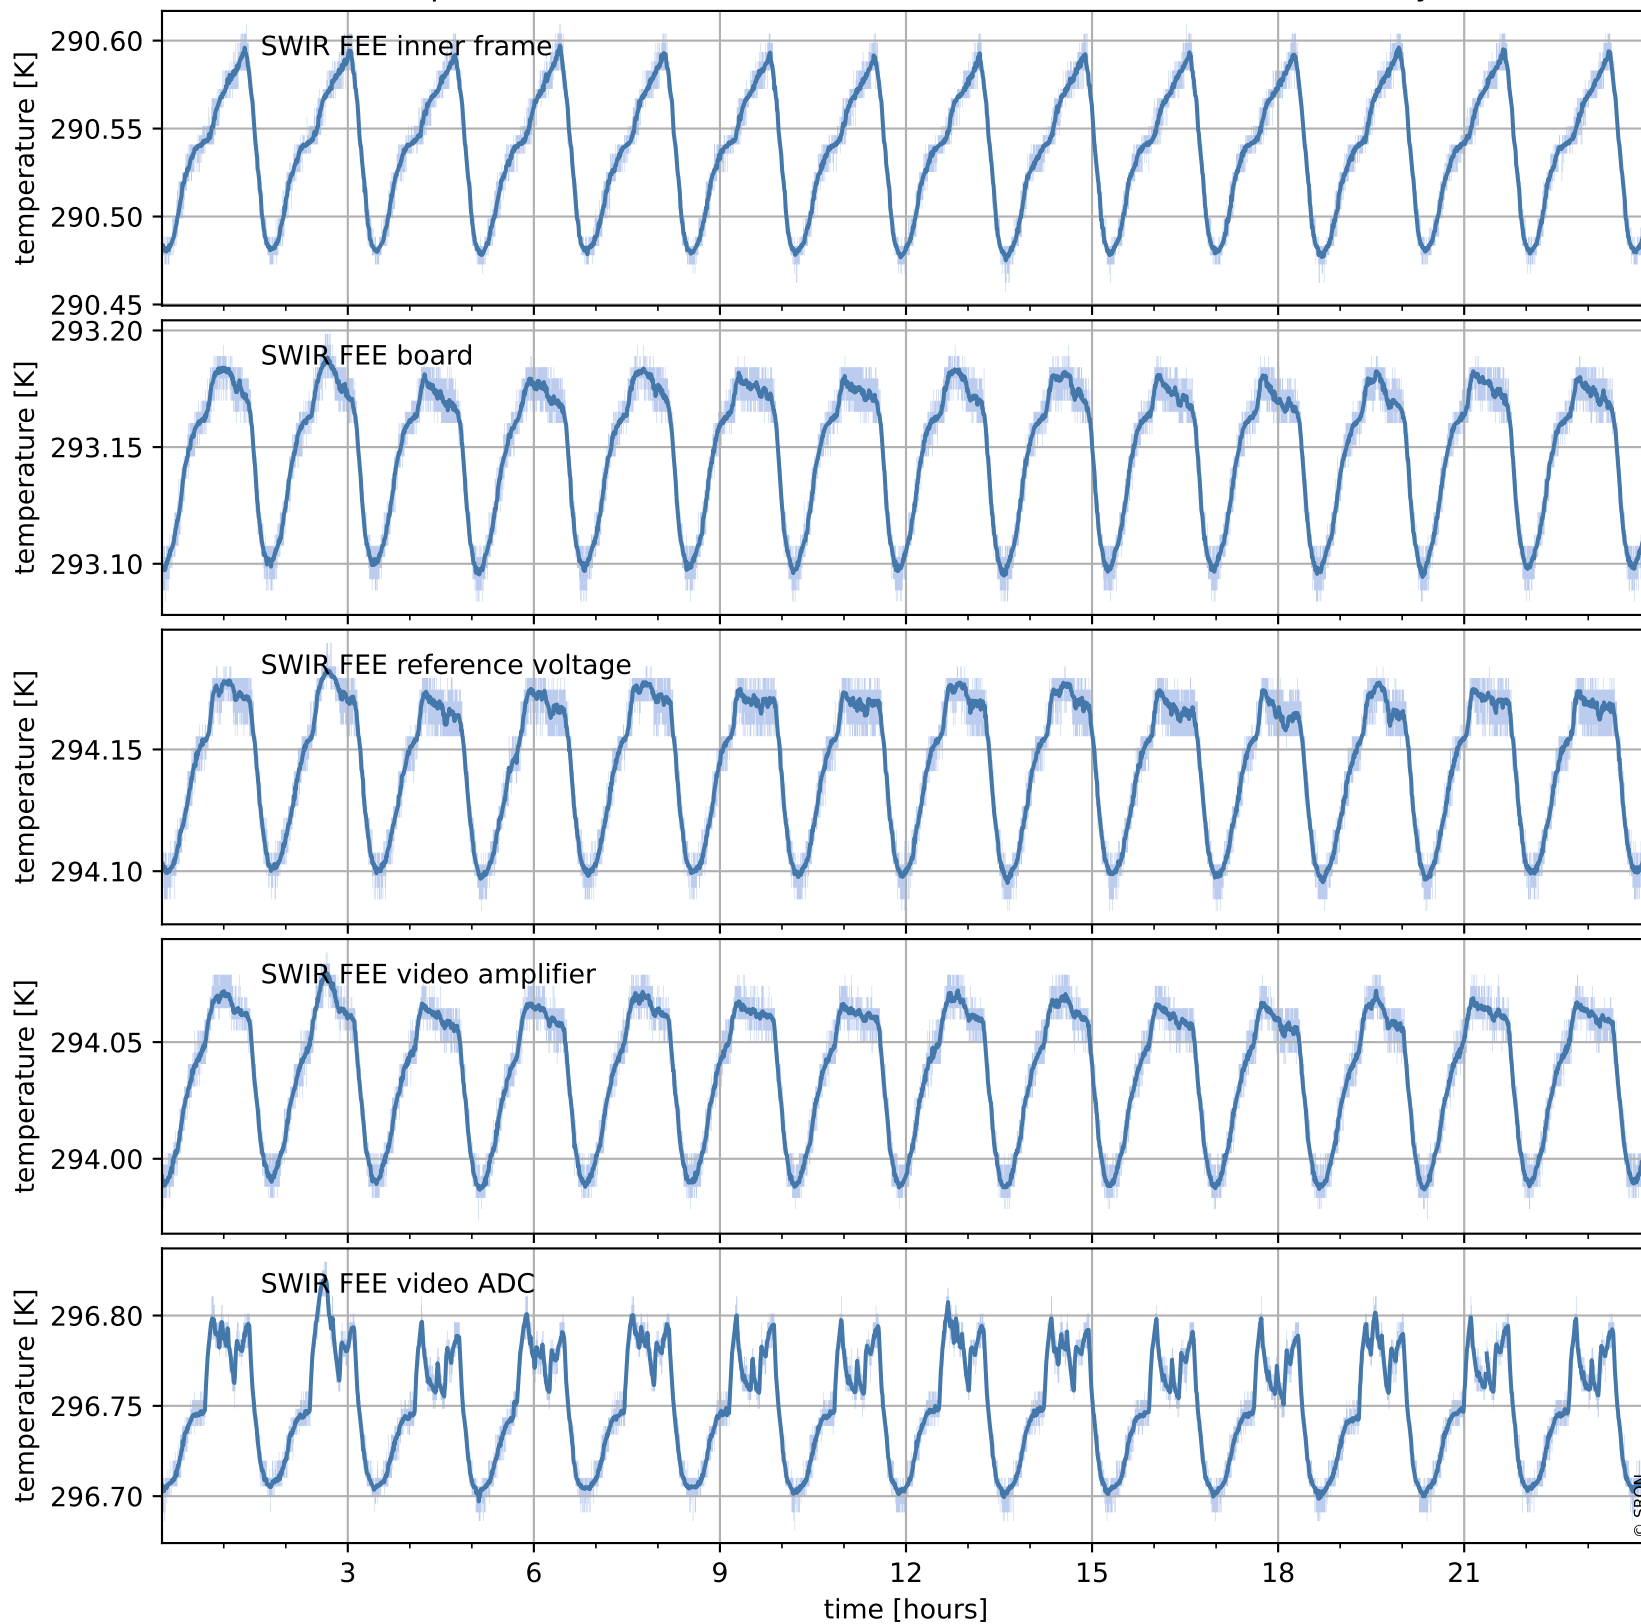

Tropomi SWIR housekeeping data

orbits : [19886, 19899]
coverage : 2021-08-15 / 2021-08-16
created : 2023-08-21T09:16:25

Temperature of sensors relevant for SWIR (one day)

Tropomi SWIR housekeeping data

orbits : [19415, 19899]
coverage : 2021-07-12 / 2021-08-16
created : 2023-08-21T09:16:25

Temperature of sensors relevant for SWIR (last month)

Tropomi SWIR housekeeping data

orbits : [19886, 19899]
coverage : 2021-08-15 / 2021-08-16
created : 2023-08-21T09:16:25

Current and duty cycle of 3 heaters relevant for SWIR (one day)

Tropomi SWIR housekeeping data

orbits : [19415, 19899]
coverage : 2021-07-12 / 2021-08-16
created : 2023-08-21T09:16:26

Current and duty cycle of 3 heaters relevant for SWIR (last month)

Tropomi SWIR housekeeping data

orbits : [19886, 19899]
coverage : 2021-08-15 / 2021-08-16
created : 2023-08-21T09:16:26

Temperature of sensors at the SWIR front-end electronics (one day)

Tropomi SWIR housekeeping data

orbits : [19415, 19899]
coverage : 2021-07-12 / 2021-08-16
created : 2023-08-21T09:16:26