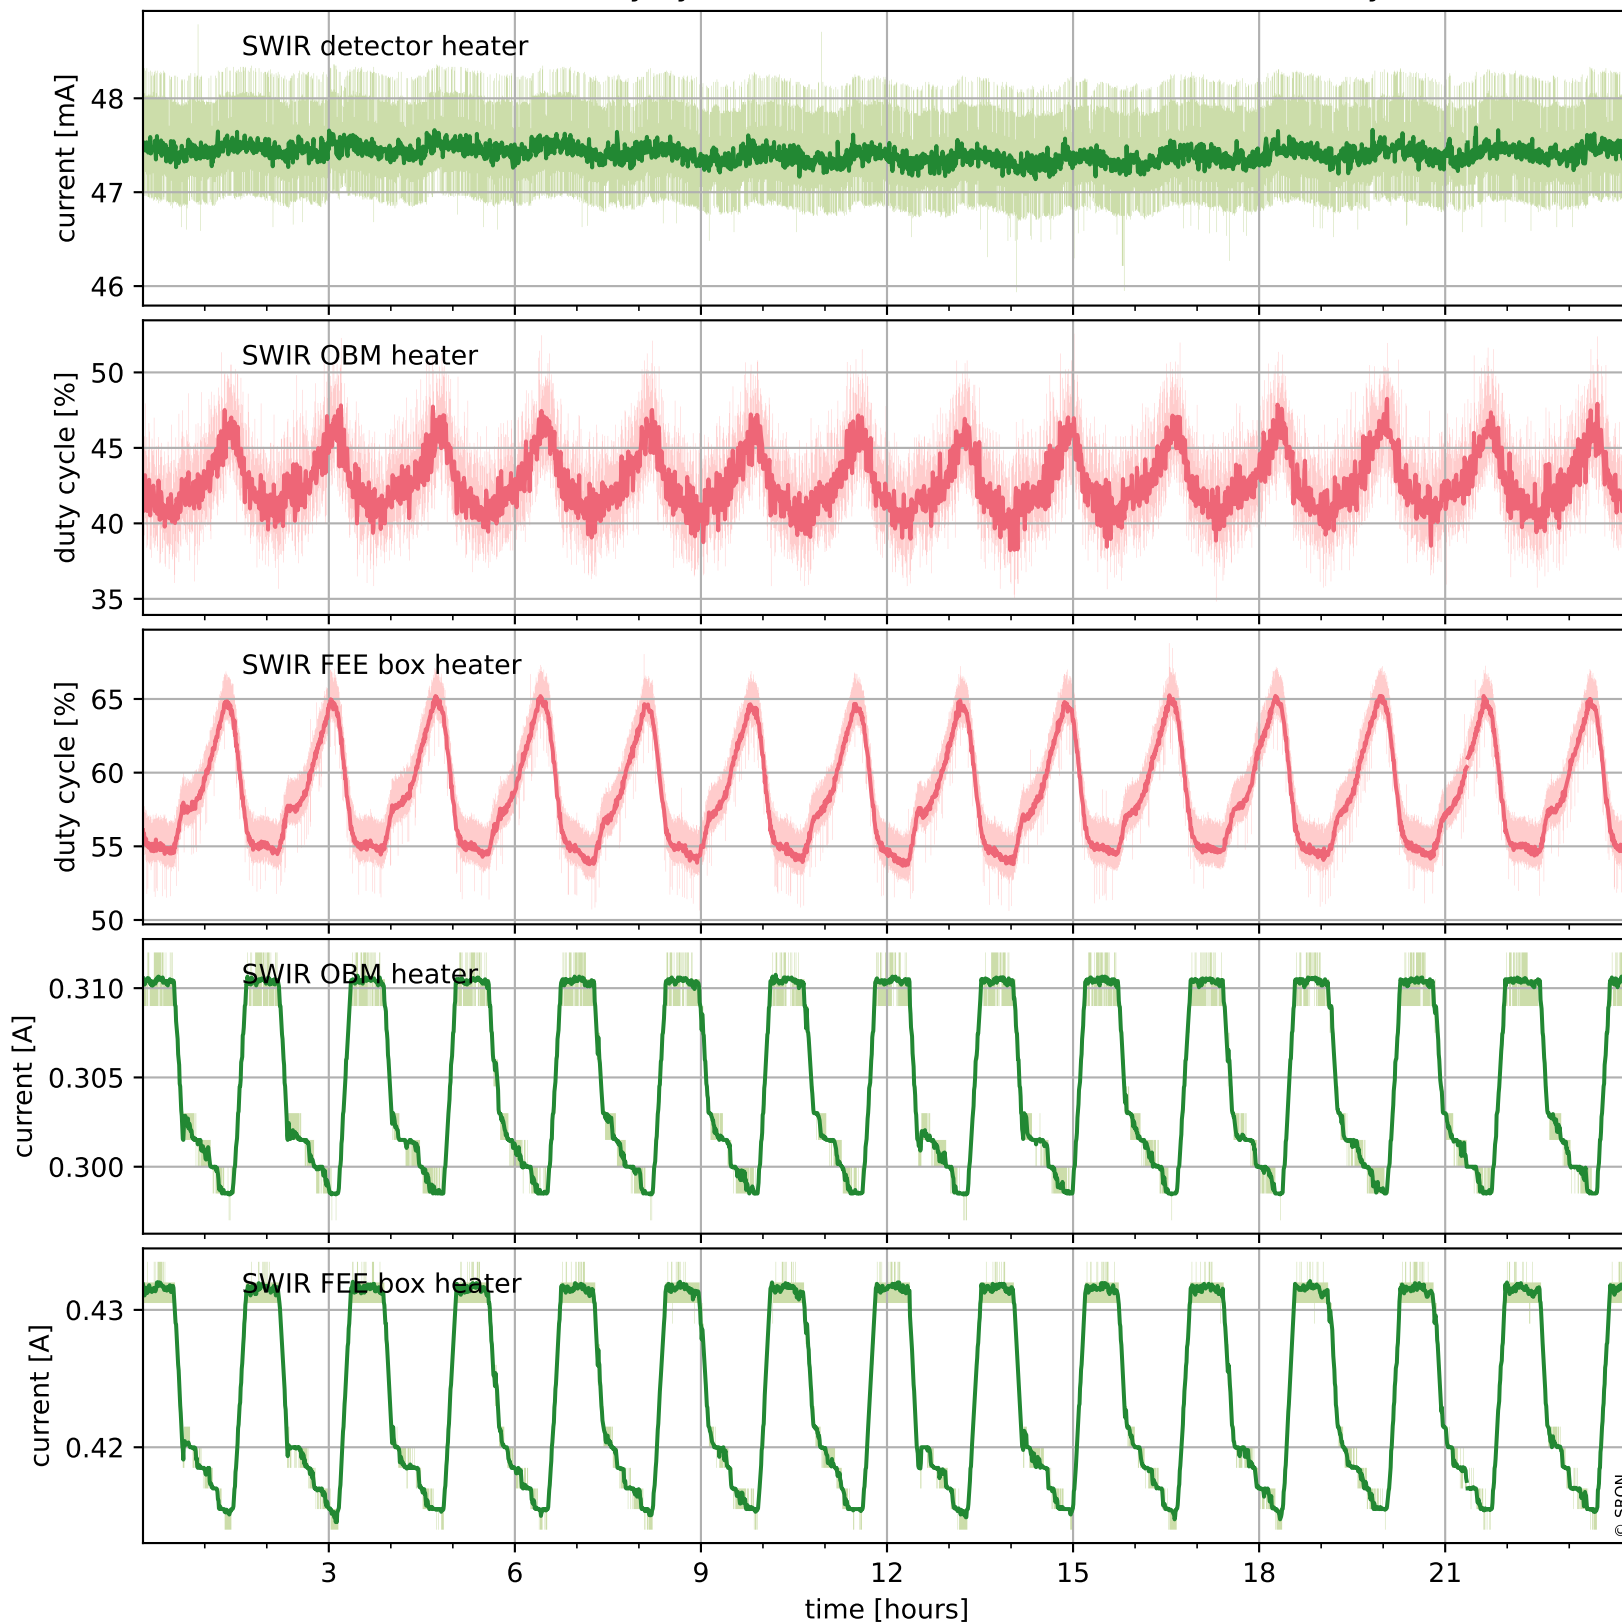

Tropomi SWIR housekeeping data

orbits : [19886, 19899]
coverage : 2021-08-15 / 2021-08-16
created : 2023-08-21T09:16:25

Temperature of sensors relevant for SWIR (one day)

Tropomi SWIR housekeeping data

orbits : [19415, 19899]
coverage : 2021-07-12 / 2021-08-16
created : 2023-08-21T09:16:25

Temperature of sensors relevant for SWIR (last month)

Tropomi SWIR housekeeping data

orbits : [19886, 19899]
coverage : 2021-08-15 / 2021-08-16
created : 2023-08-21T09:16:25

Current and duty cycle of 3 heaters relevant for SWIR (one day)

Tropomi SWIR housekeeping data

orbits : [19415, 19899]
coverage : 2021-07-12 / 2021-08-16
created : 2023-08-21T09:16:26

Current and duty cycle of 3 heaters relevant for SWIR (last month)

Tropomi SWIR housekeeping data

orbits : [19886, 19899]
coverage : 2021-08-15 / 2021-08-16
created : 2023-08-21T09:16:26

Temperature of sensors at the SWIR front-end electronics (one day)

Tropomi SWIR housekeeping data

orbits : [19415, 19899]
coverage : 2021-07-12 / 2021-08-16
created : 2023-08-21T09:16:26