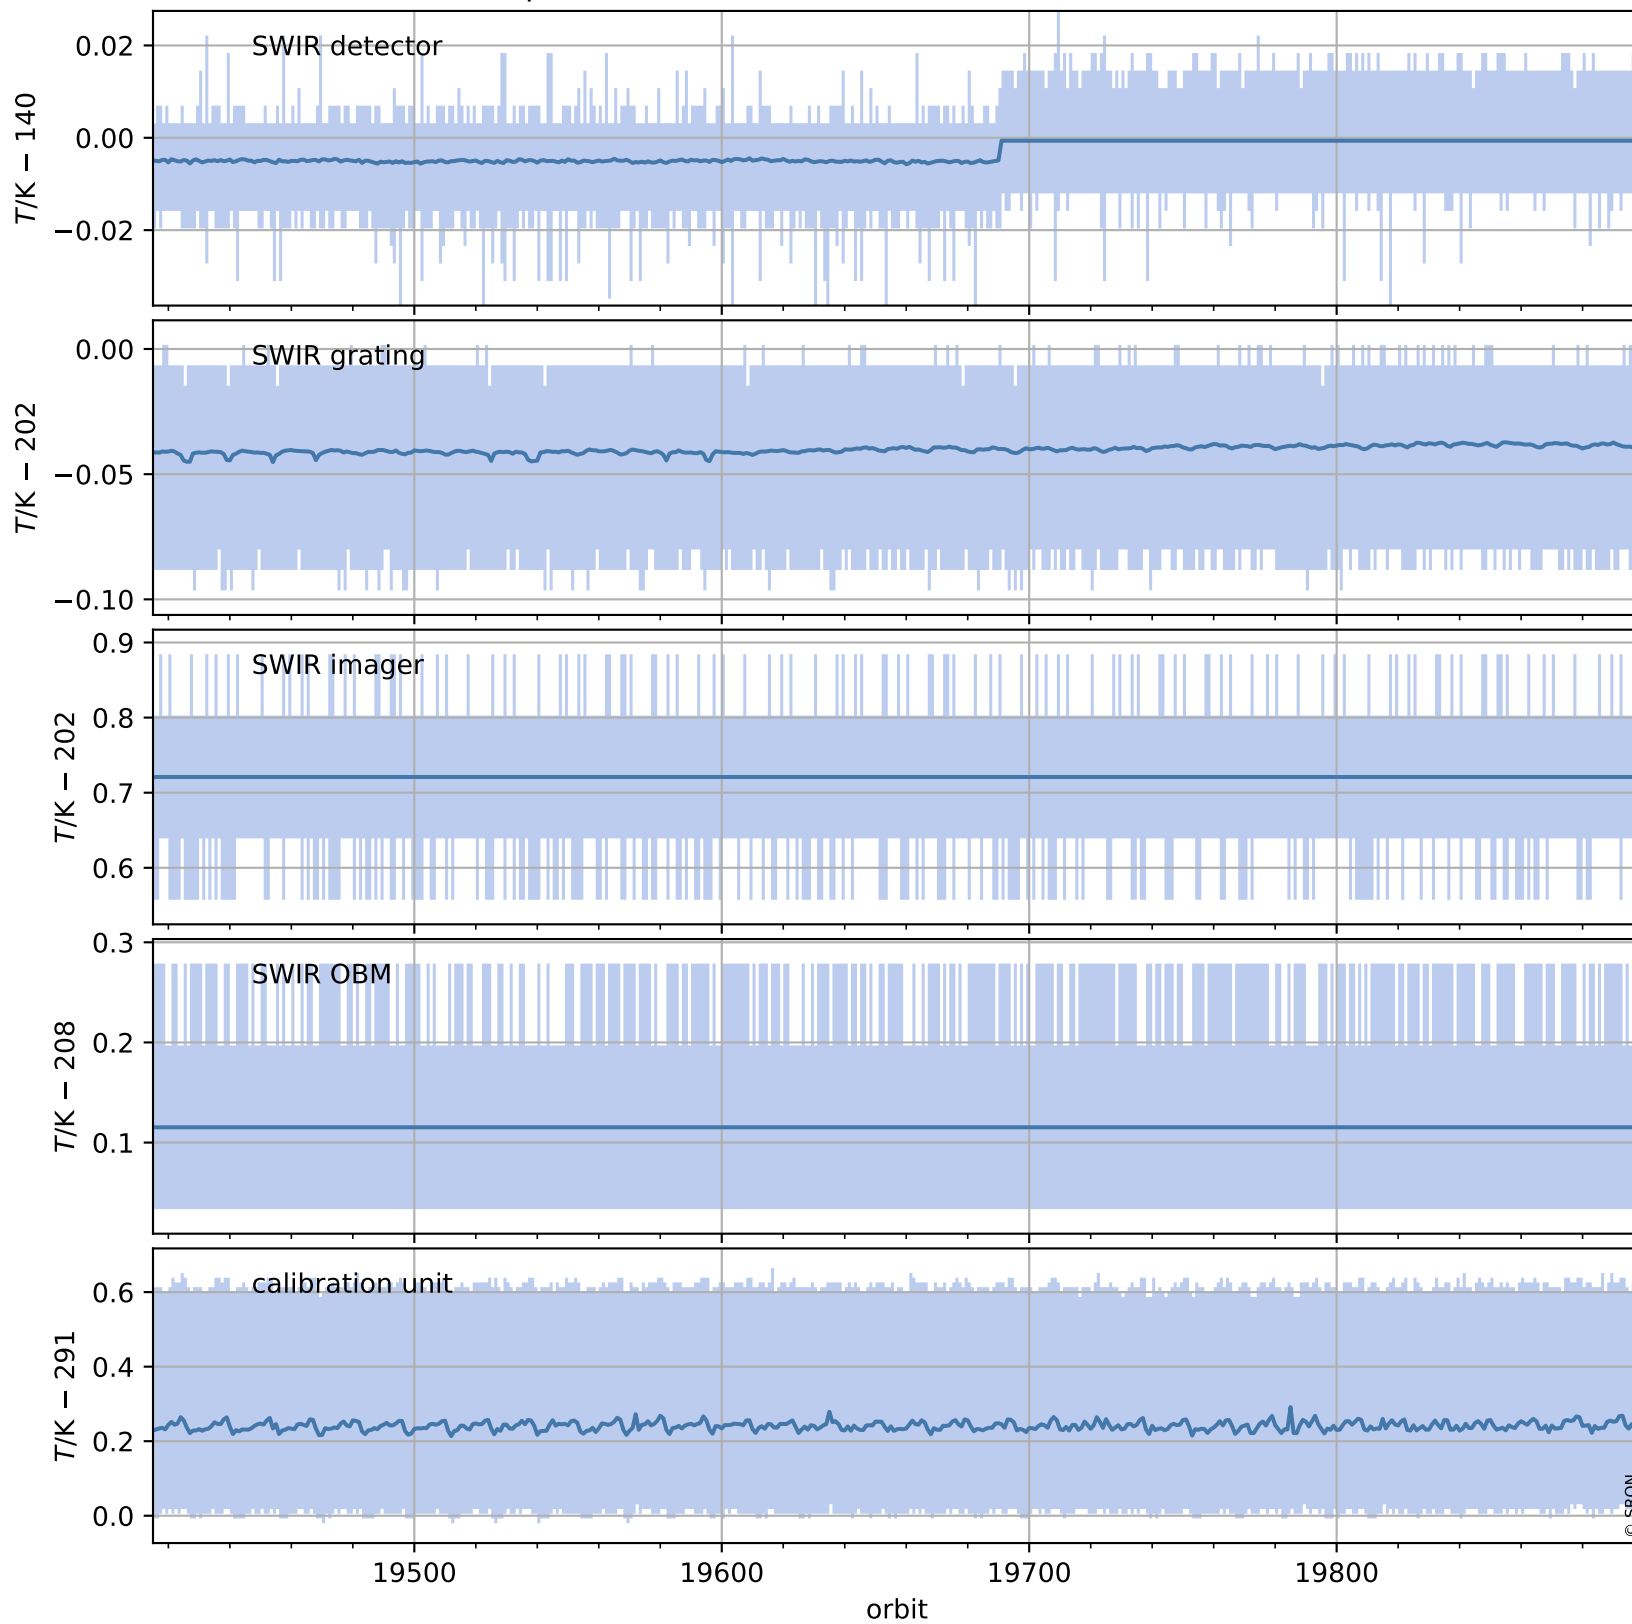

Tropomi SWIR housekeeping data

orbits : [19886, 19899]
coverage : 2021-08-15 / 2021-08-16
created : 2023-08-21T09:16:25

Temperature of sensors relevant for SWIR (one day)

Tropomi SWIR housekeeping data

orbits : [19415, 19899]
coverage : 2021-07-12 / 2021-08-16
created : 2023-08-21T09:16:25

Temperature of sensors relevant for SWIR (last month)

Tropomi SWIR housekeeping data

orbits : [19886, 19899]
coverage : 2021-08-15 / 2021-08-16
created : 2023-08-21T09:16:25

Current and duty cycle of 3 heaters relevant for SWIR (one day)

Tropomi SWIR housekeeping data

orbits : [19415, 19899]
coverage : 2021-07-12 / 2021-08-16
created : 2023-08-21T09:16:26

Current and duty cycle of 3 heaters relevant for SWIR (last month)

Tropomi SWIR housekeeping data

orbits : [19886, 19899]
coverage : 2021-08-15 / 2021-08-16
created : 2023-08-21T09:16:26

Temperature of sensors at the SWIR front-end electronics (one day)

Tropomi SWIR housekeeping data

orbits : [19415, 19899]
coverage : 2021-07-12 / 2021-08-16
created : 2023-08-21T09:16:26