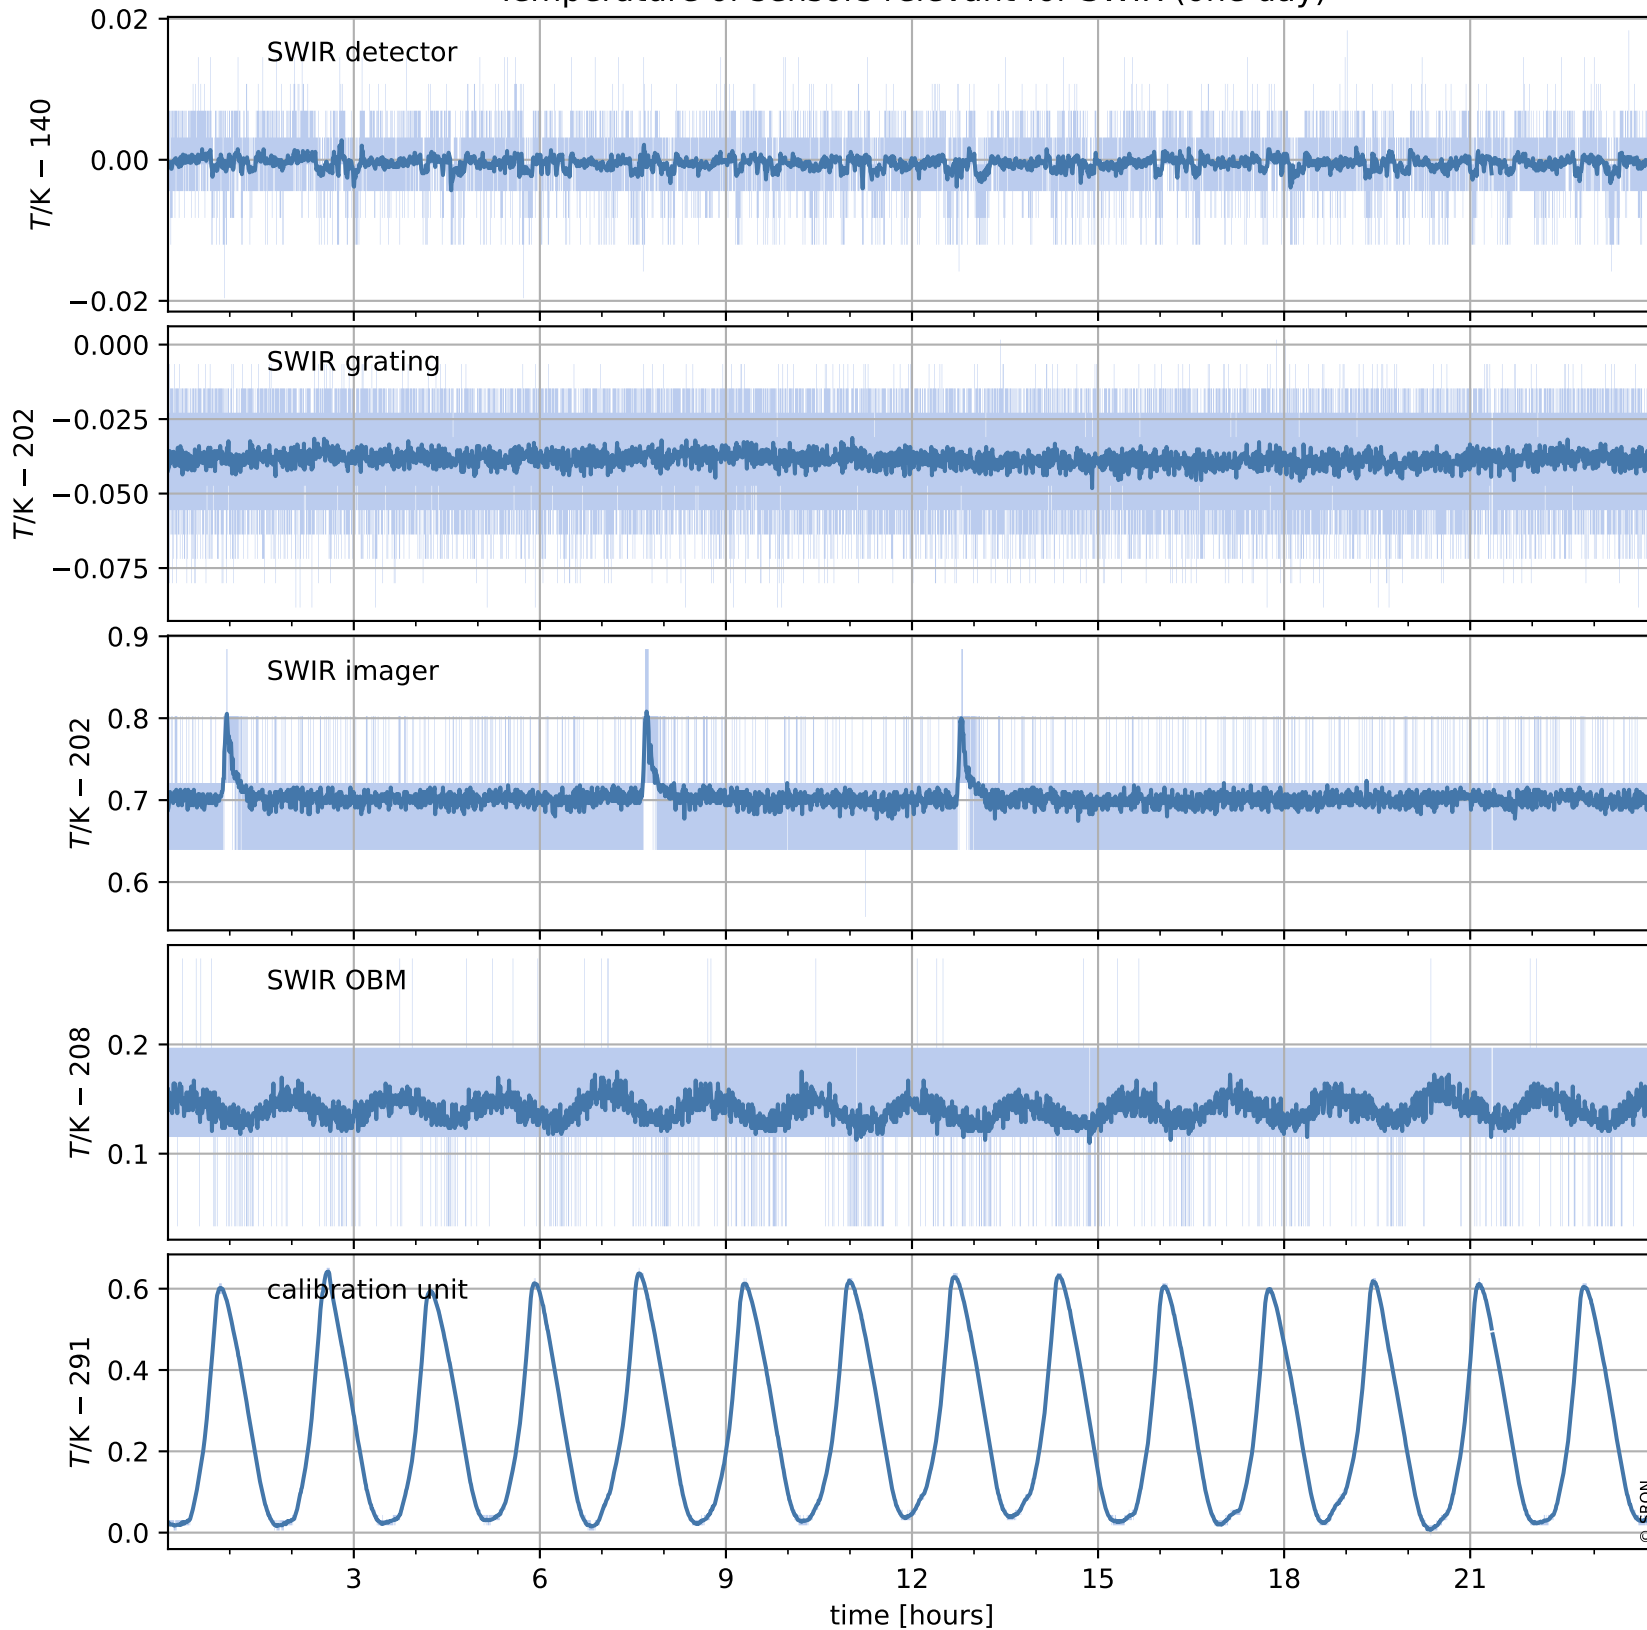

Tropomi SWIR housekeeping data

orbits : [19886, 19899]
coverage : 2021-08-15 / 2021-08-16
created : 2023-08-21T09:16:25

Temperature of sensors relevant for SWIR (one day)

Tropomi SWIR housekeeping data

orbits : [19415, 19899]
coverage : 2021-07-12 / 2021-08-16
created : 2023-08-21T09:16:25

Temperature of sensors relevant for SWIR (last month)

Tropomi SWIR housekeeping data

orbits : [19886, 19899]
coverage : 2021-08-15 / 2021-08-16
created : 2023-08-21T09:16:25

Current and duty cycle of 3 heaters relevant for SWIR (one day)