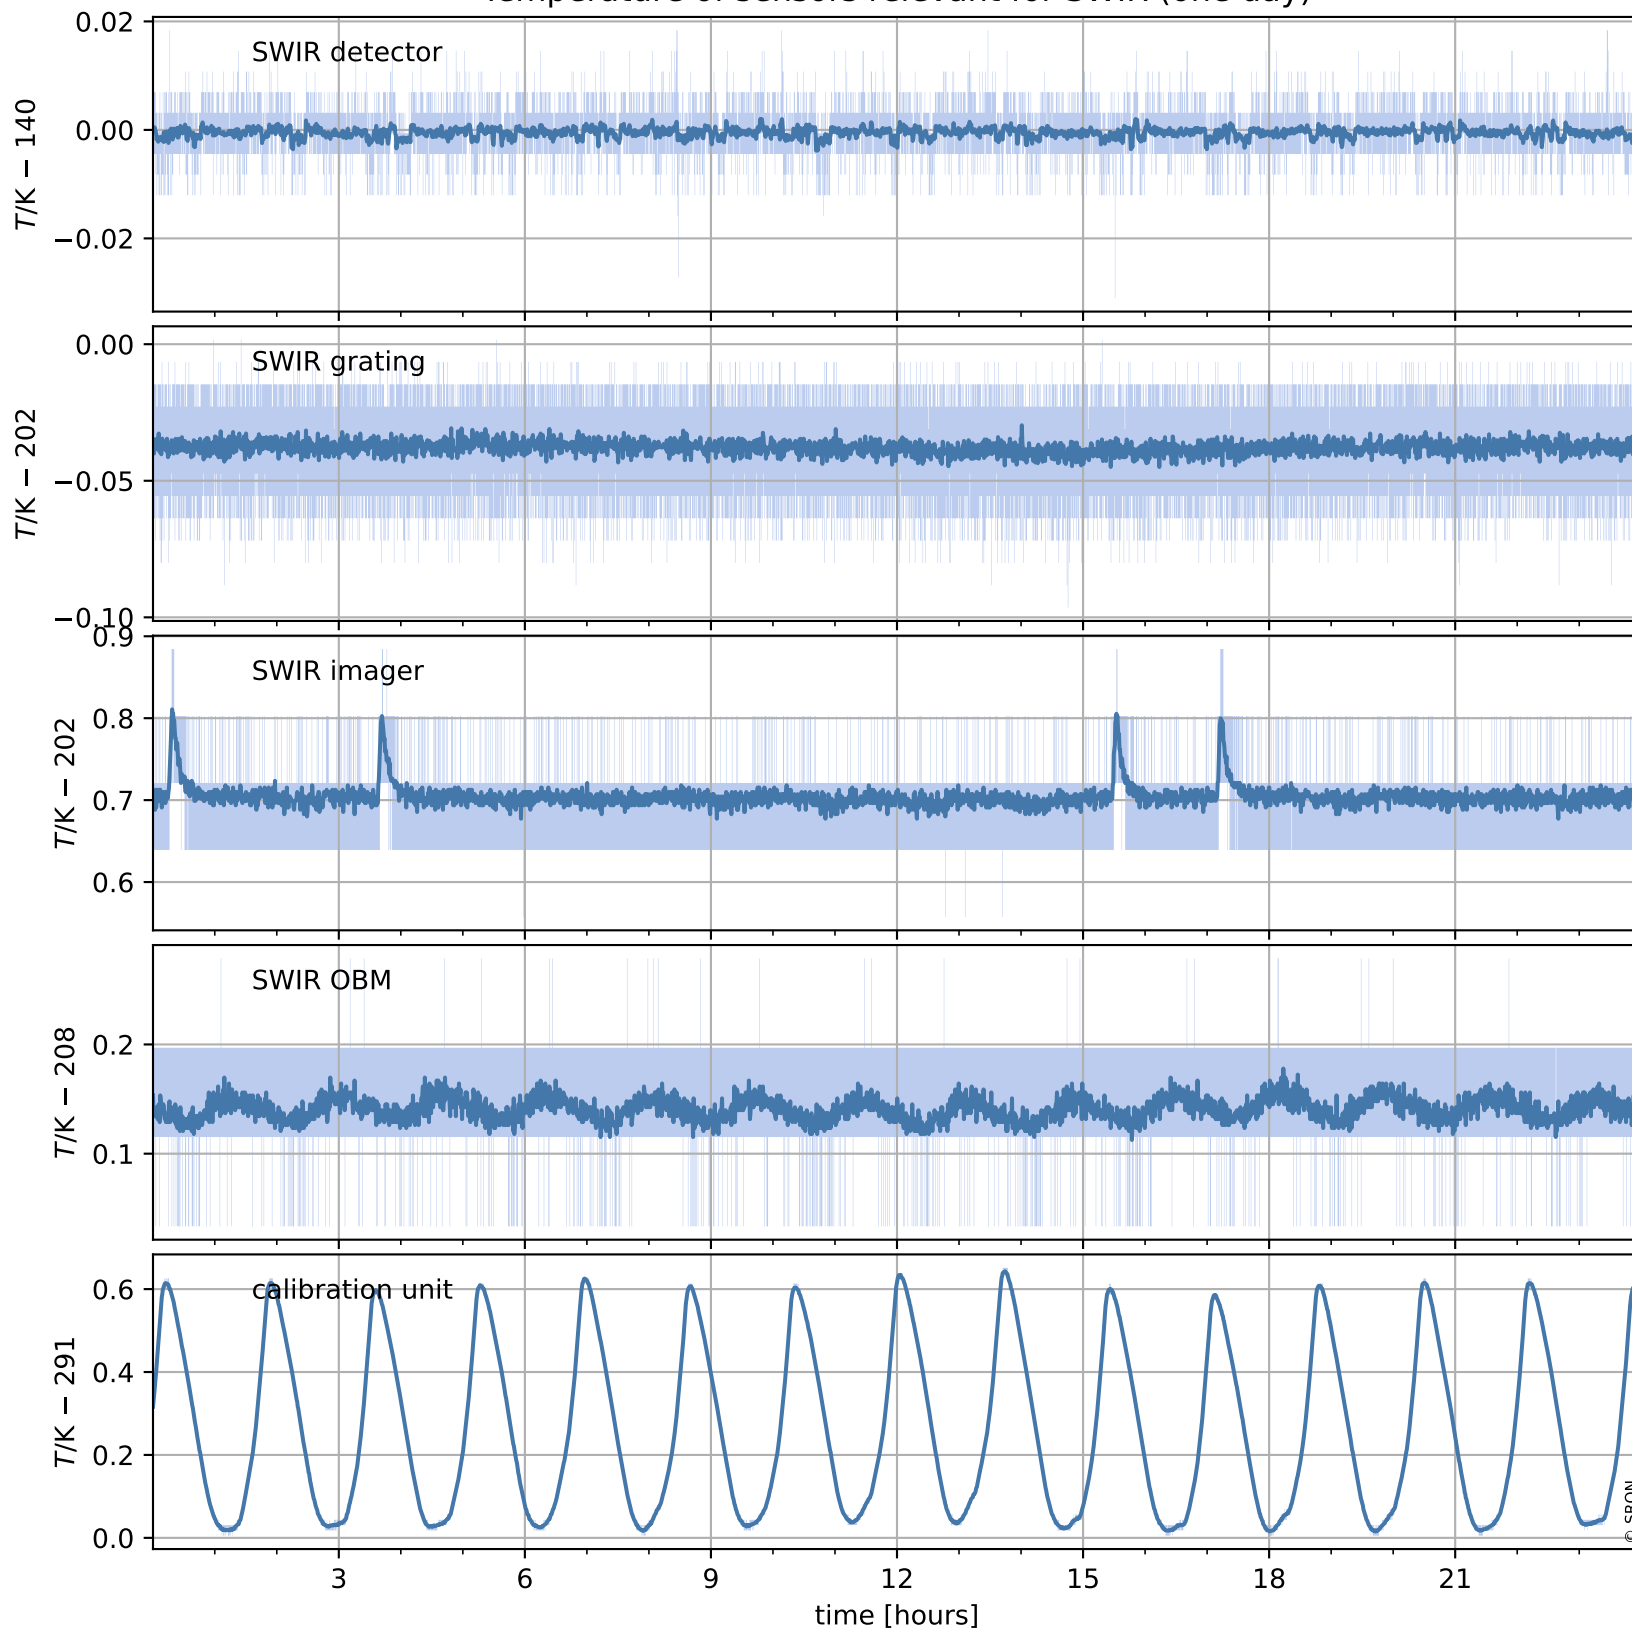

Tropomi SWIR housekeeping data

orbits : [19914, 19927]
coverage : 2021-08-17 / 2021-08-18
created : 2023-08-21T09:16:29

Temperature of sensors relevant for SWIR (one day)

Tropomi SWIR housekeeping data

orbits : [19443, 19927]
coverage : 2021-07-14 / 2021-08-18
created : 2023-08-21T09:16:29

Temperature of sensors relevant for SWIR (last month)

Tropomi SWIR housekeeping data

orbits : [19914, 19927]
coverage : 2021-08-17 / 2021-08-18
created : 2023-08-21T09:16:30

Current and duty cycle of 3 heaters relevant for SWIR (one day)

Tropomi SWIR housekeeping data

orbits : [19443, 19927]
coverage : 2021-07-14 / 2021-08-18
created : 2023-08-21T09:16:30

Current and duty cycle of 3 heaters relevant for SWIR (last month)

Tropomi SWIR housekeeping data

orbits : [19914, 19927]
coverage : 2021-08-17 / 2021-08-18
created : 2023-08-21T09:16:31

Temperature of sensors at the SWIR front-end electronics (one day)

Tropomi SWIR housekeeping data

orbits : [19443, 19927]
coverage : 2021-07-14 / 2021-08-18
created : 2023-08-21T09:16:31