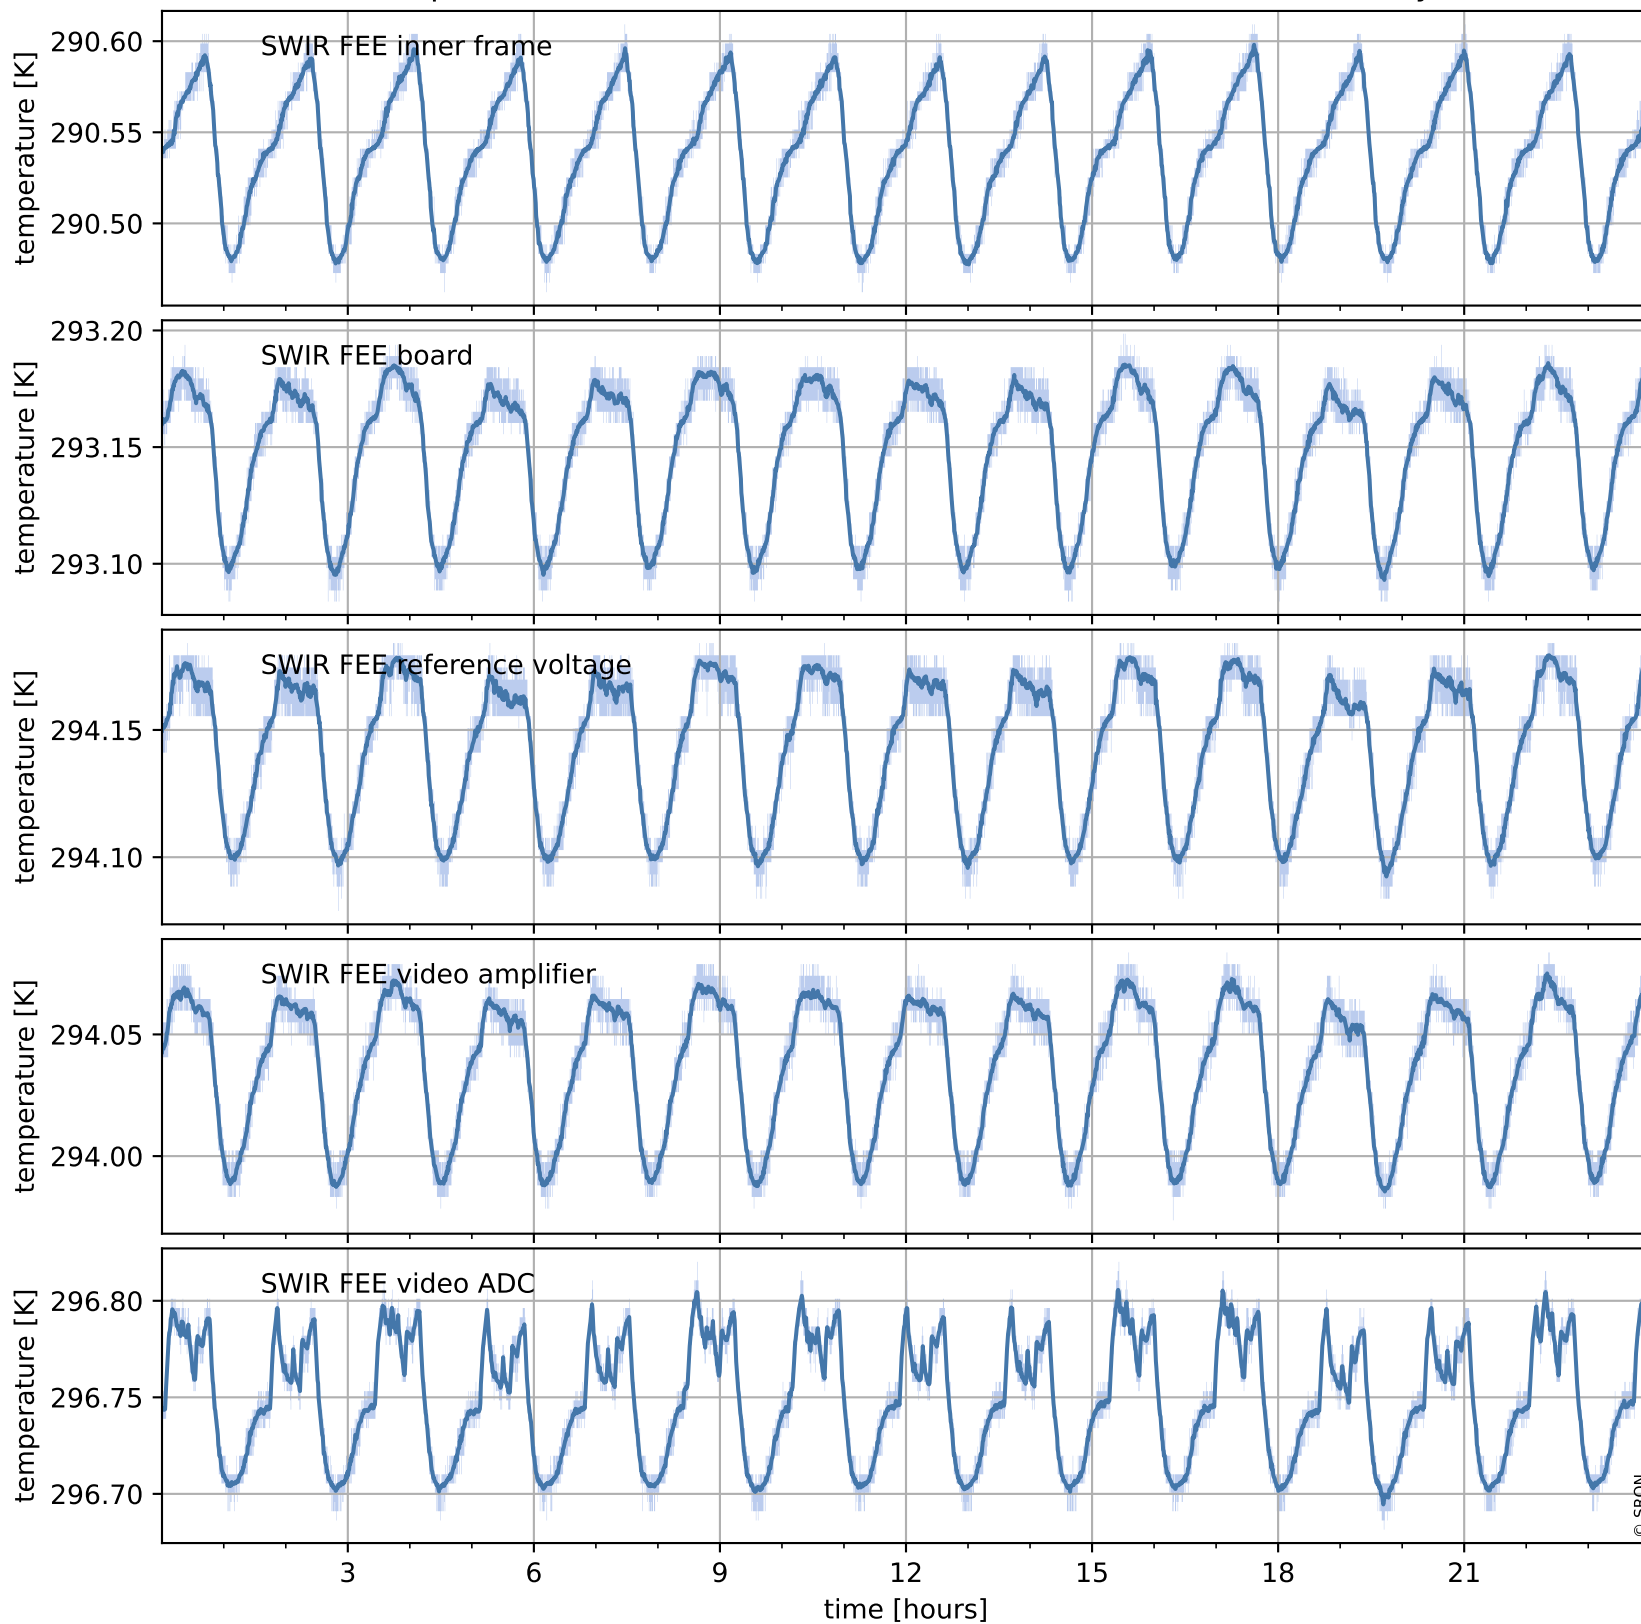

Tropomi SWIR housekeeping data

orbits : [19914, 19927]
coverage : 2021-08-17 / 2021-08-18
created : 2023-08-21T09:16:29

Temperature of sensors relevant for SWIR (one day)

Tropomi SWIR housekeeping data

orbits : [19443, 19927]
coverage : 2021-07-14 / 2021-08-18
created : 2023-08-21T09:16:29

Temperature of sensors relevant for SWIR (last month)

Tropomi SWIR housekeeping data

orbits : [19914, 19927]
coverage : 2021-08-17 / 2021-08-18
created : 2023-08-21T09:16:30

Current and duty cycle of 3 heaters relevant for SWIR (one day)

Tropomi SWIR housekeeping data

orbits : [19443, 19927]
coverage : 2021-07-14 / 2021-08-18
created : 2023-08-21T09:16:30

Current and duty cycle of 3 heaters relevant for SWIR (last month)

Tropomi SWIR housekeeping data

orbits : [19914, 19927]
coverage : 2021-08-17 / 2021-08-18
created : 2023-08-21T09:16:31

Temperature of sensors at the SWIR front-end electronics (one day)

Tropomi SWIR housekeeping data

orbits : [19443, 19927]
coverage : 2021-07-14 / 2021-08-18
created : 2023-08-21T09:16:31