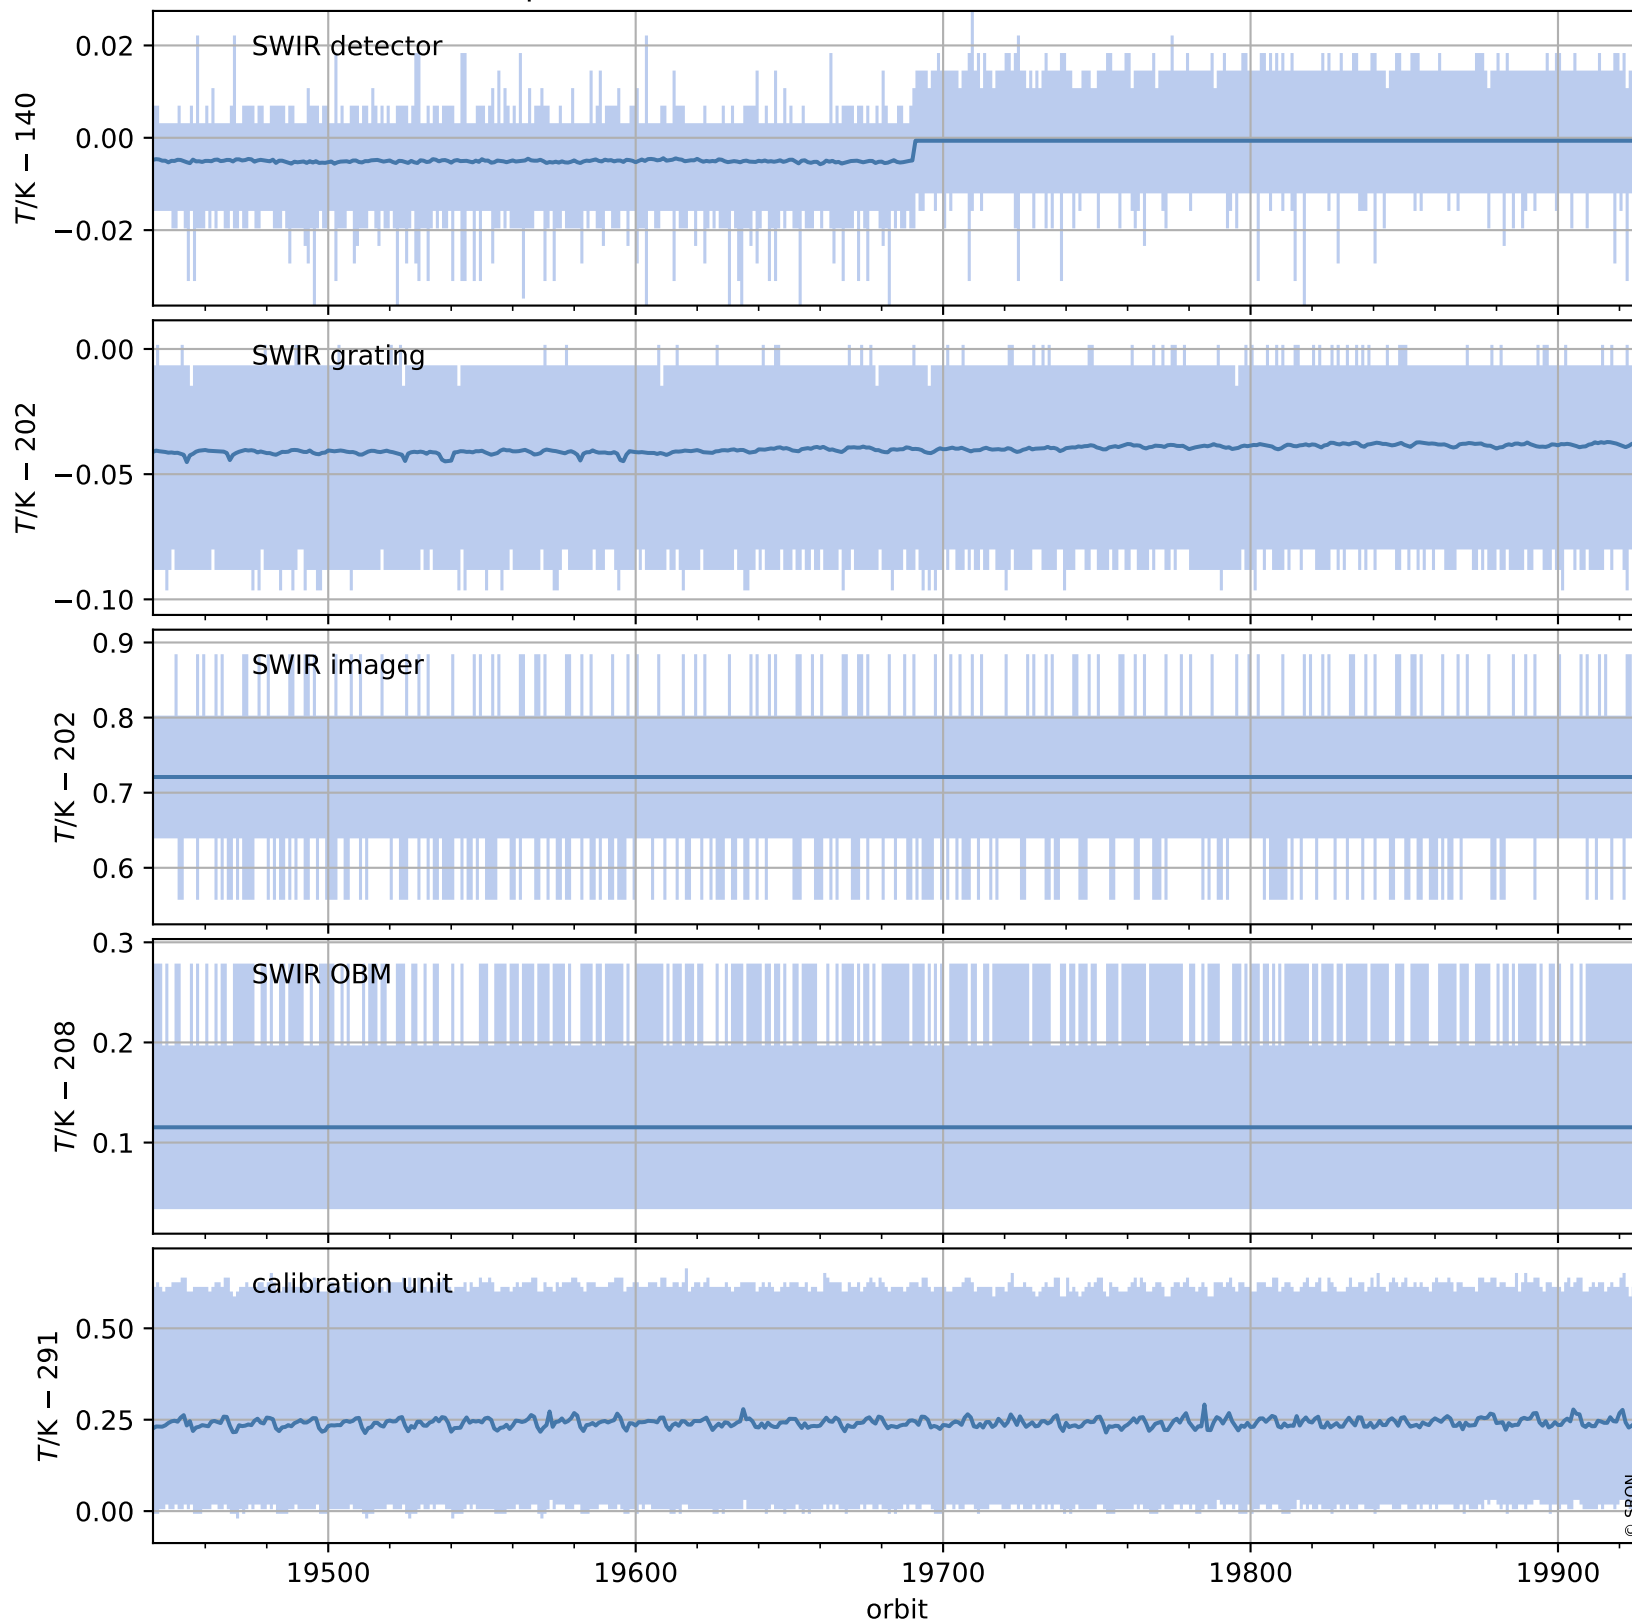

Tropomi SWIR housekeeping data

orbits : [19914, 19927]
coverage : 2021-08-17 / 2021-08-18
created : 2023-08-21T09:16:29

Temperature of sensors relevant for SWIR (one day)

Tropomi SWIR housekeeping data

orbits : [19443, 19927]
coverage : 2021-07-14 / 2021-08-18
created : 2023-08-21T09:16:29

Temperature of sensors relevant for SWIR (last month)

Tropomi SWIR housekeeping data

orbits : [19914, 19927]
coverage : 2021-08-17 / 2021-08-18
created : 2023-08-21T09:16:30

Current and duty cycle of 3 heaters relevant for SWIR (one day)

Tropomi SWIR housekeeping data

orbits : [19443, 19927]
coverage : 2021-07-14 / 2021-08-18
created : 2023-08-21T09:16:30

Current and duty cycle of 3 heaters relevant for SWIR (last month)

Tropomi SWIR housekeeping data

orbits : [19914, 19927]
coverage : 2021-08-17 / 2021-08-18
created : 2023-08-21T09:16:31

Temperature of sensors at the SWIR front-end electronics (one day)

Tropomi SWIR housekeeping data

orbits : [19443, 19927]
coverage : 2021-07-14 / 2021-08-18
created : 2023-08-21T09:16:31