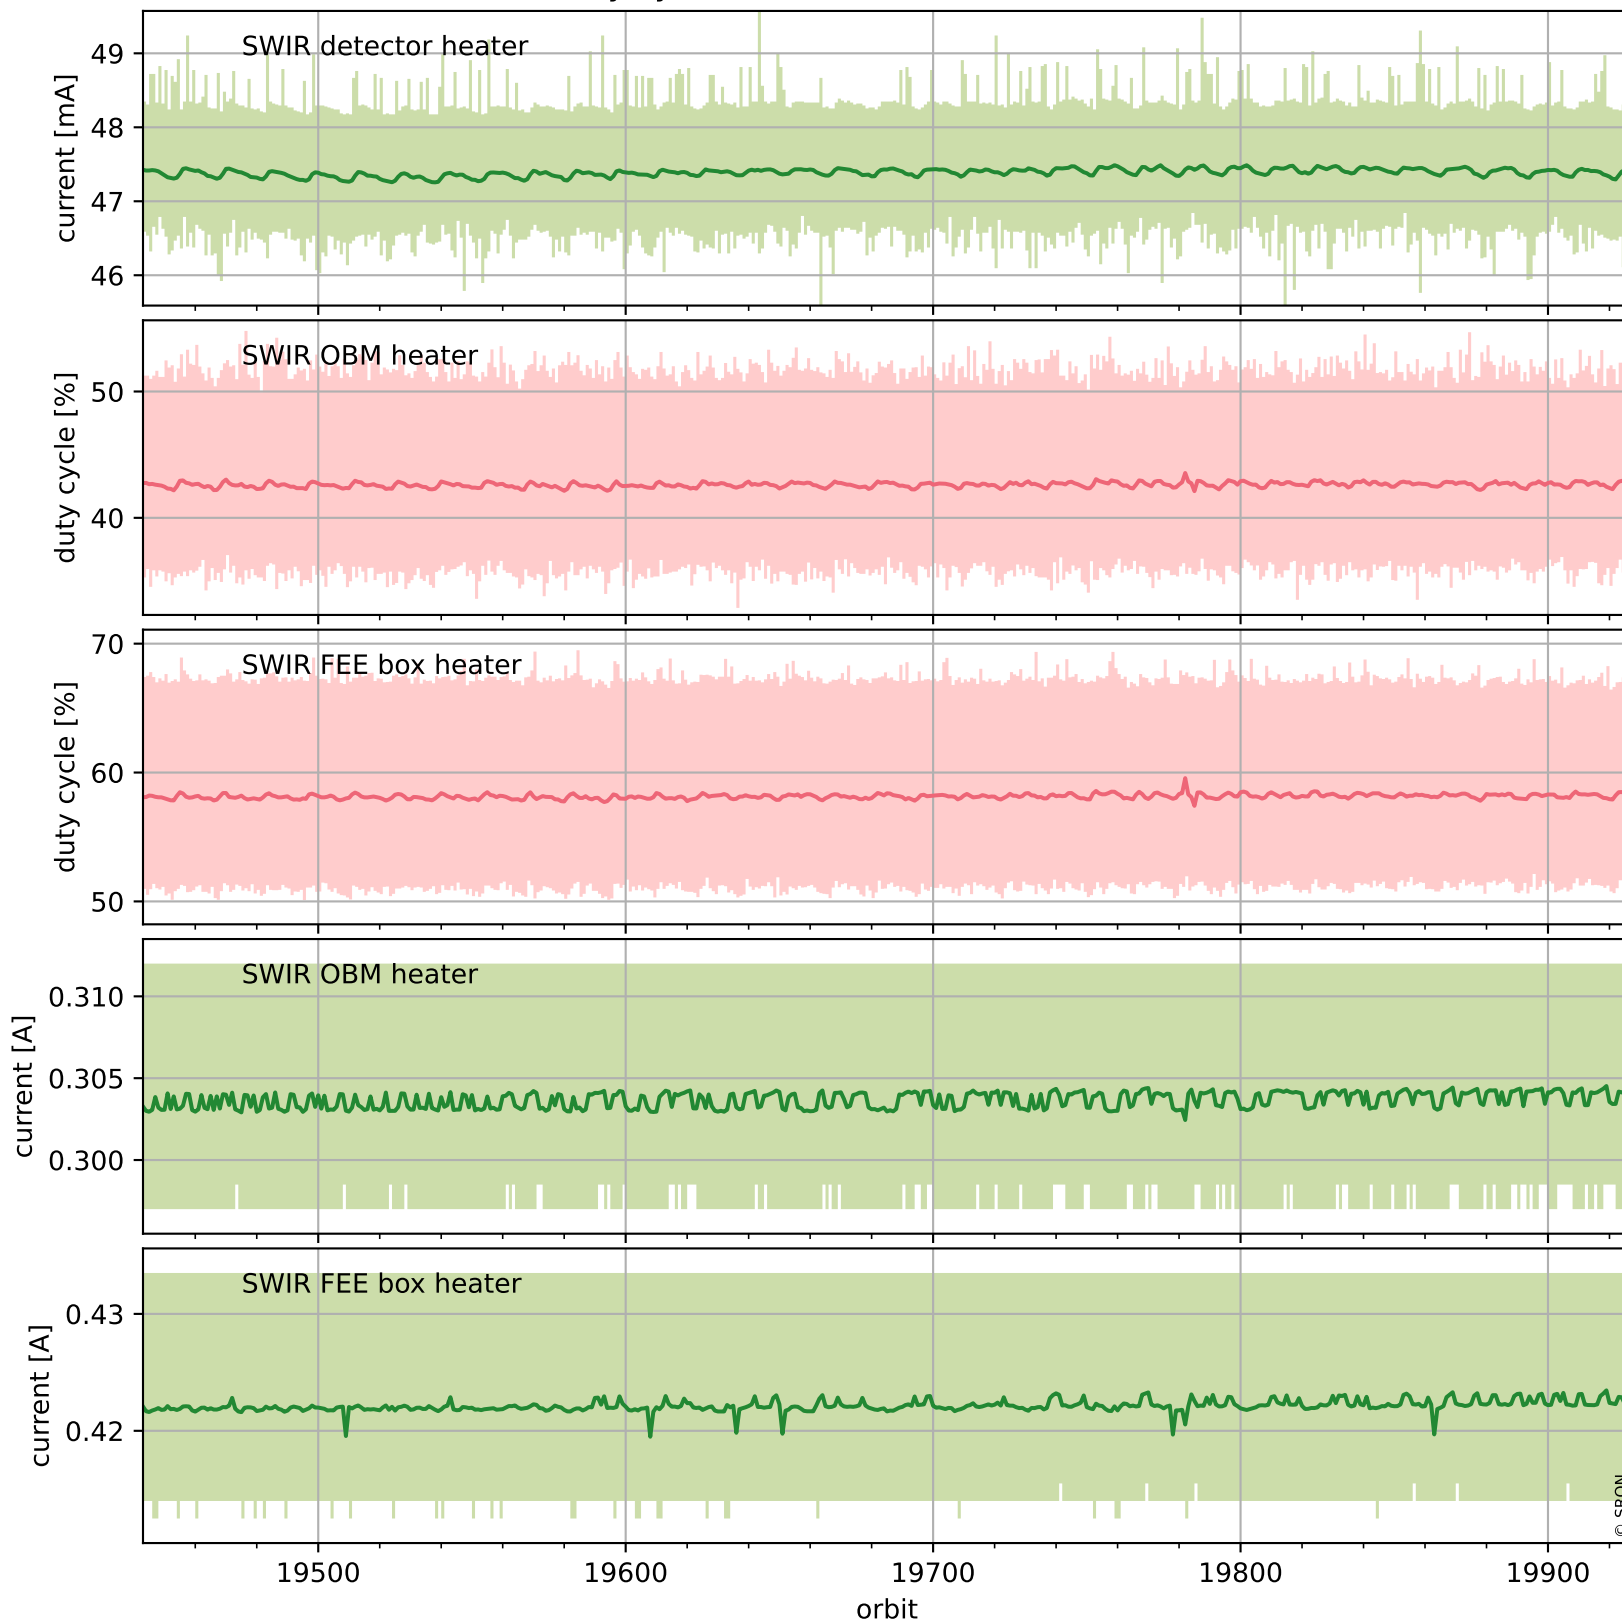

Tropomi SWIR housekeeping data

orbits : [19914, 19927]
coverage : 2021-08-17 / 2021-08-18
created : 2023-08-21T09:16:29

Temperature of sensors relevant for SWIR (one day)

Tropomi SWIR housekeeping data

orbits : [19443, 19927]
coverage : 2021-07-14 / 2021-08-18
created : 2023-08-21T09:16:29

Temperature of sensors relevant for SWIR (last month)

Tropomi SWIR housekeeping data

orbits : [19914, 19927]
coverage : 2021-08-17 / 2021-08-18
created : 2023-08-21T09:16:30

Current and duty cycle of 3 heaters relevant for SWIR (one day)

Tropomi SWIR housekeeping data

orbits : [19443, 19927]
coverage : 2021-07-14 / 2021-08-18
created : 2023-08-21T09:16:30

Current and duty cycle of 3 heaters relevant for SWIR (last month)

Tropomi SWIR housekeeping data

orbits : [19914, 19927]
coverage : 2021-08-17 / 2021-08-18
created : 2023-08-21T09:16:31

Temperature of sensors at the SWIR front-end electronics (one day)

Tropomi SWIR housekeeping data

orbits : [19443, 19927]
coverage : 2021-07-14 / 2021-08-18
created : 2023-08-21T09:16:31