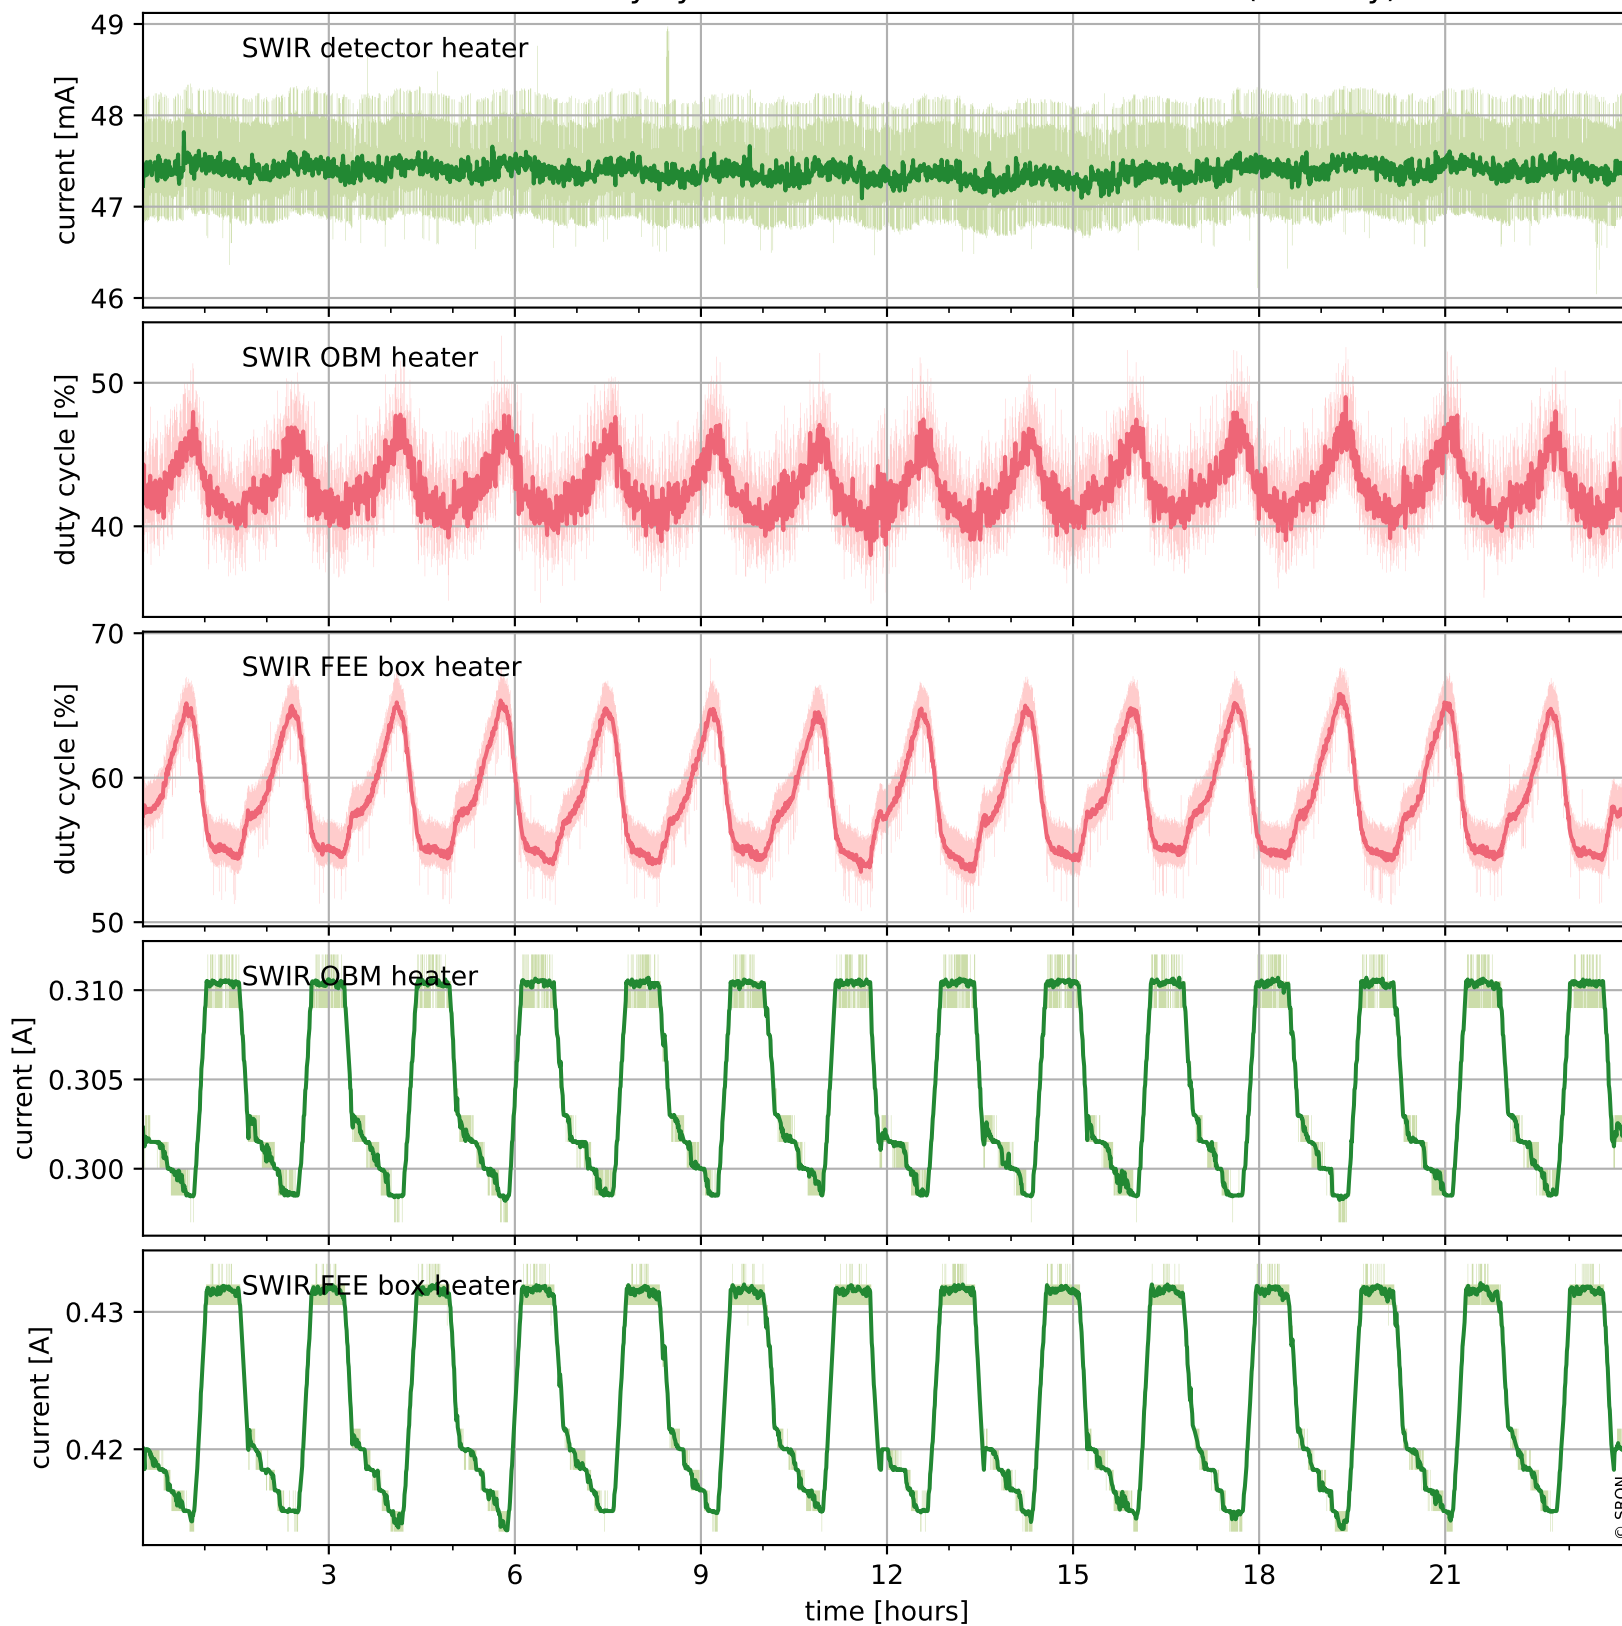

Tropomi SWIR housekeeping data

orbits : [19914, 19927]
coverage : 2021-08-17 / 2021-08-18
created : 2023-08-21T09:16:29

Temperature of sensors relevant for SWIR (one day)

Tropomi SWIR housekeeping data

orbits : [19443, 19927]
coverage : 2021-07-14 / 2021-08-18
created : 2023-08-21T09:16:29

Temperature of sensors relevant for SWIR (last month)

Tropomi SWIR housekeeping data

orbits : [19914, 19927]
coverage : 2021-08-17 / 2021-08-18
created : 2023-08-21T09:16:30

Current and duty cycle of 3 heaters relevant for SWIR (one day)

Tropomi SWIR housekeeping data

orbits : [19443, 19927]
coverage : 2021-07-14 / 2021-08-18
created : 2023-08-21T09:16:30

Current and duty cycle of 3 heaters relevant for SWIR (last month)

Tropomi SWIR housekeeping data

orbits : [19914, 19927]
coverage : 2021-08-17 / 2021-08-18
created : 2023-08-21T09:16:31

Temperature of sensors at the SWIR front-end electronics (one day)

Tropomi SWIR housekeeping data

orbits : [19443, 19927]
coverage : 2021-07-14 / 2021-08-18
created : 2023-08-21T09:16:31