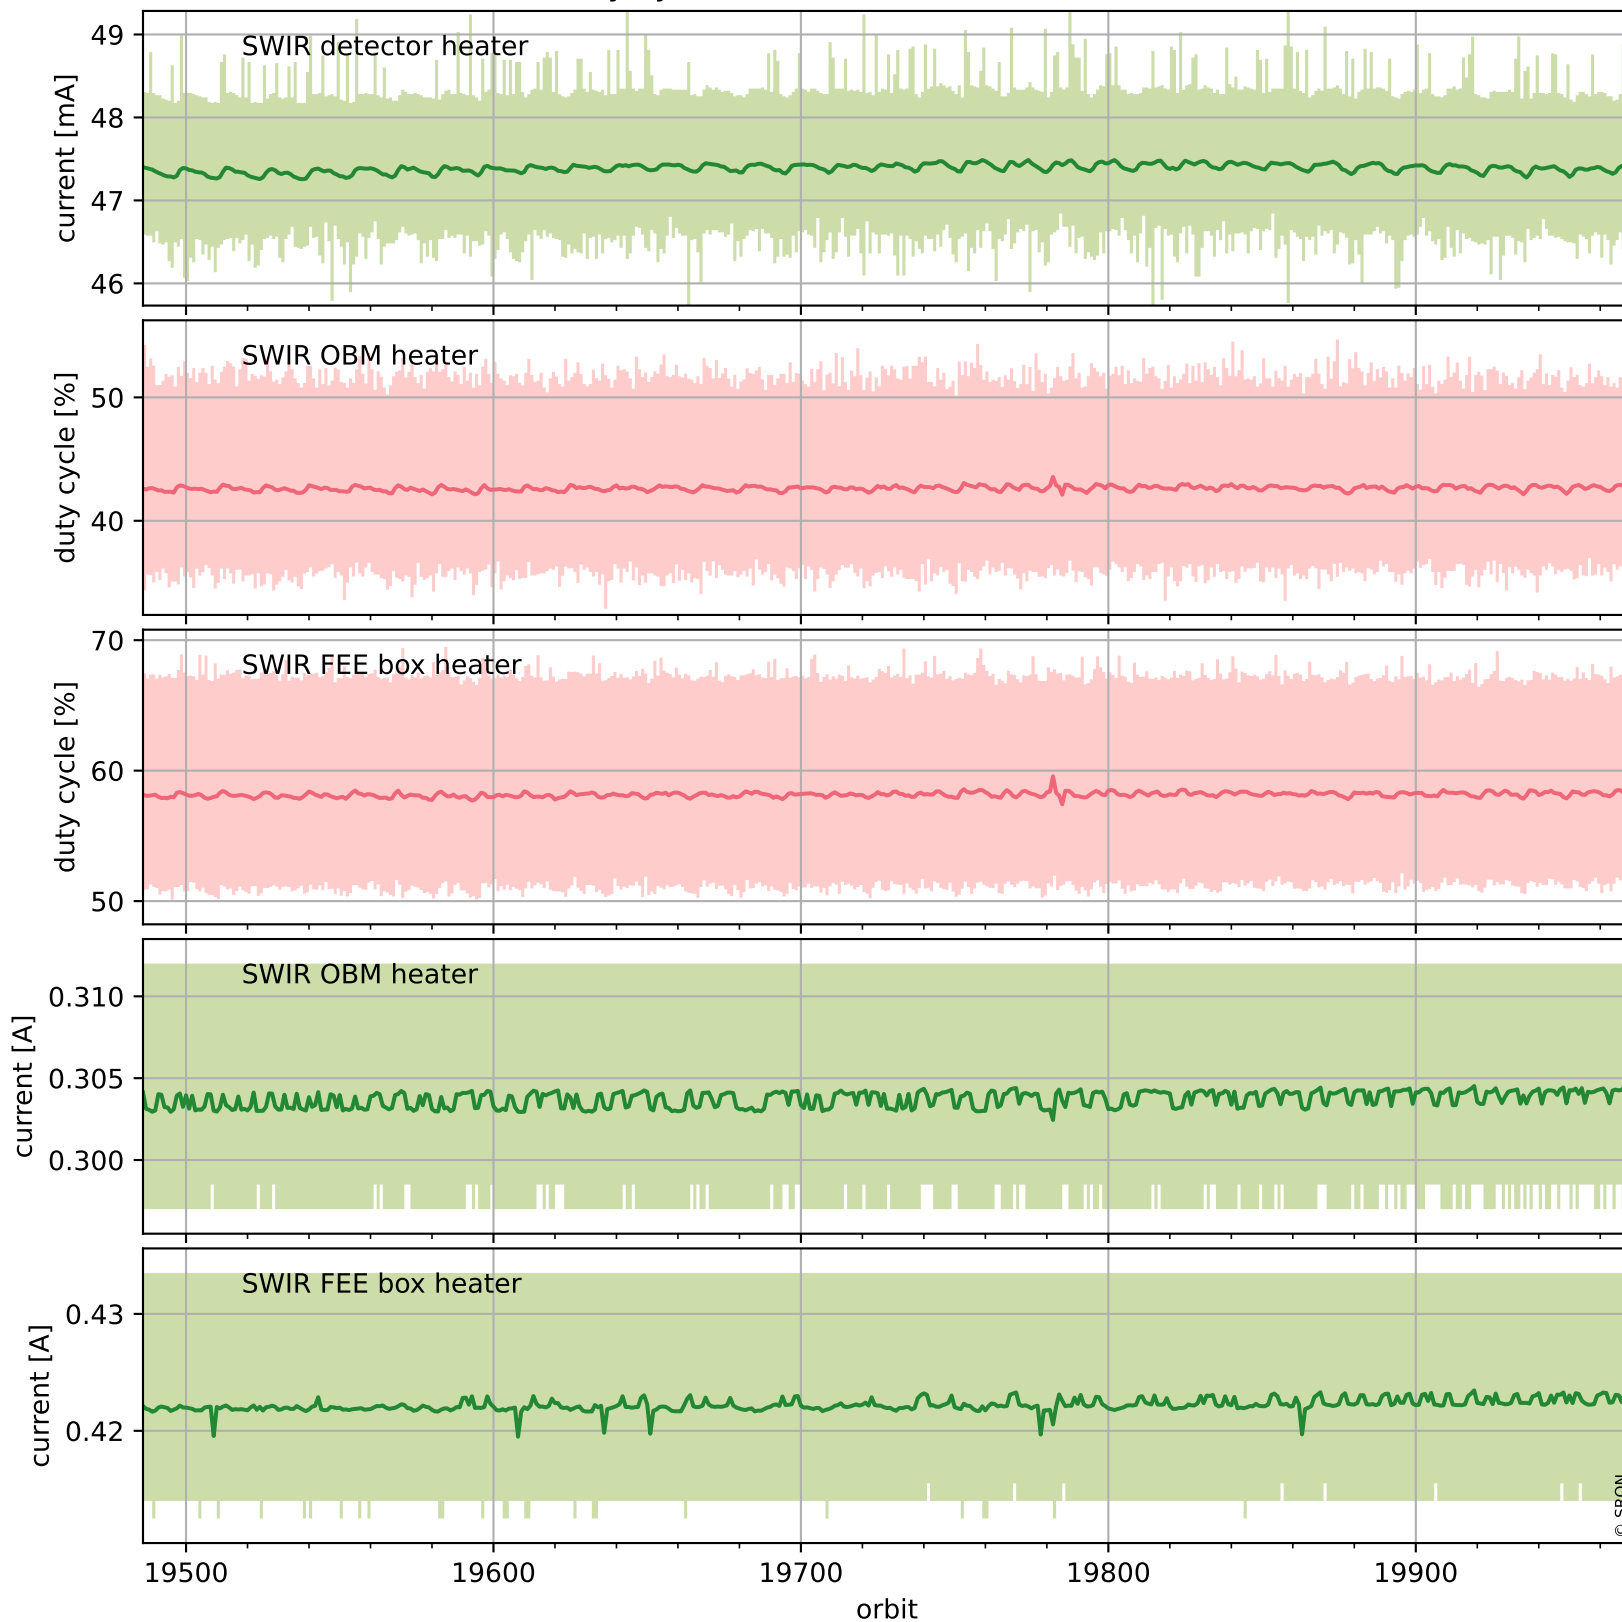

Tropomi SWIR housekeeping data

orbits : [19957, 19970]
coverage : 2021-08-20 / 2021-08-21
created : 2023-08-21T09:16:36

Temperature of sensors relevant for SWIR (one day)

Tropomi SWIR housekeeping data

orbits : [19486, 19970]
coverage : 2021-07-17 / 2021-08-21
created : 2023-08-21T09:16:36

Temperature of sensors relevant for SWIR (last month)

Tropomi SWIR housekeeping data

orbits : [19957, 19970]
coverage : 2021-08-20 / 2021-08-21
created : 2023-08-21T09:16:37

Current and duty cycle of 3 heaters relevant for SWIR (one day)

Tropomi SWIR housekeeping data

orbits : [19486, 19970]
coverage : 2021-07-17 / 2021-08-21
created : 2023-08-21T09:16:37

Current and duty cycle of 3 heaters relevant for SWIR (last month)

Tropomi SWIR housekeeping data

orbits : [19957, 19970]
coverage : 2021-08-20 / 2021-08-21
created : 2023-08-21T09:16:38

Temperature of sensors at the SWIR front-end electronics (one day)

Tropomi SWIR housekeeping data

orbits : [19486, 19970]
coverage : 2021-07-17 / 2021-08-21
created : 2023-08-21T09:16:38