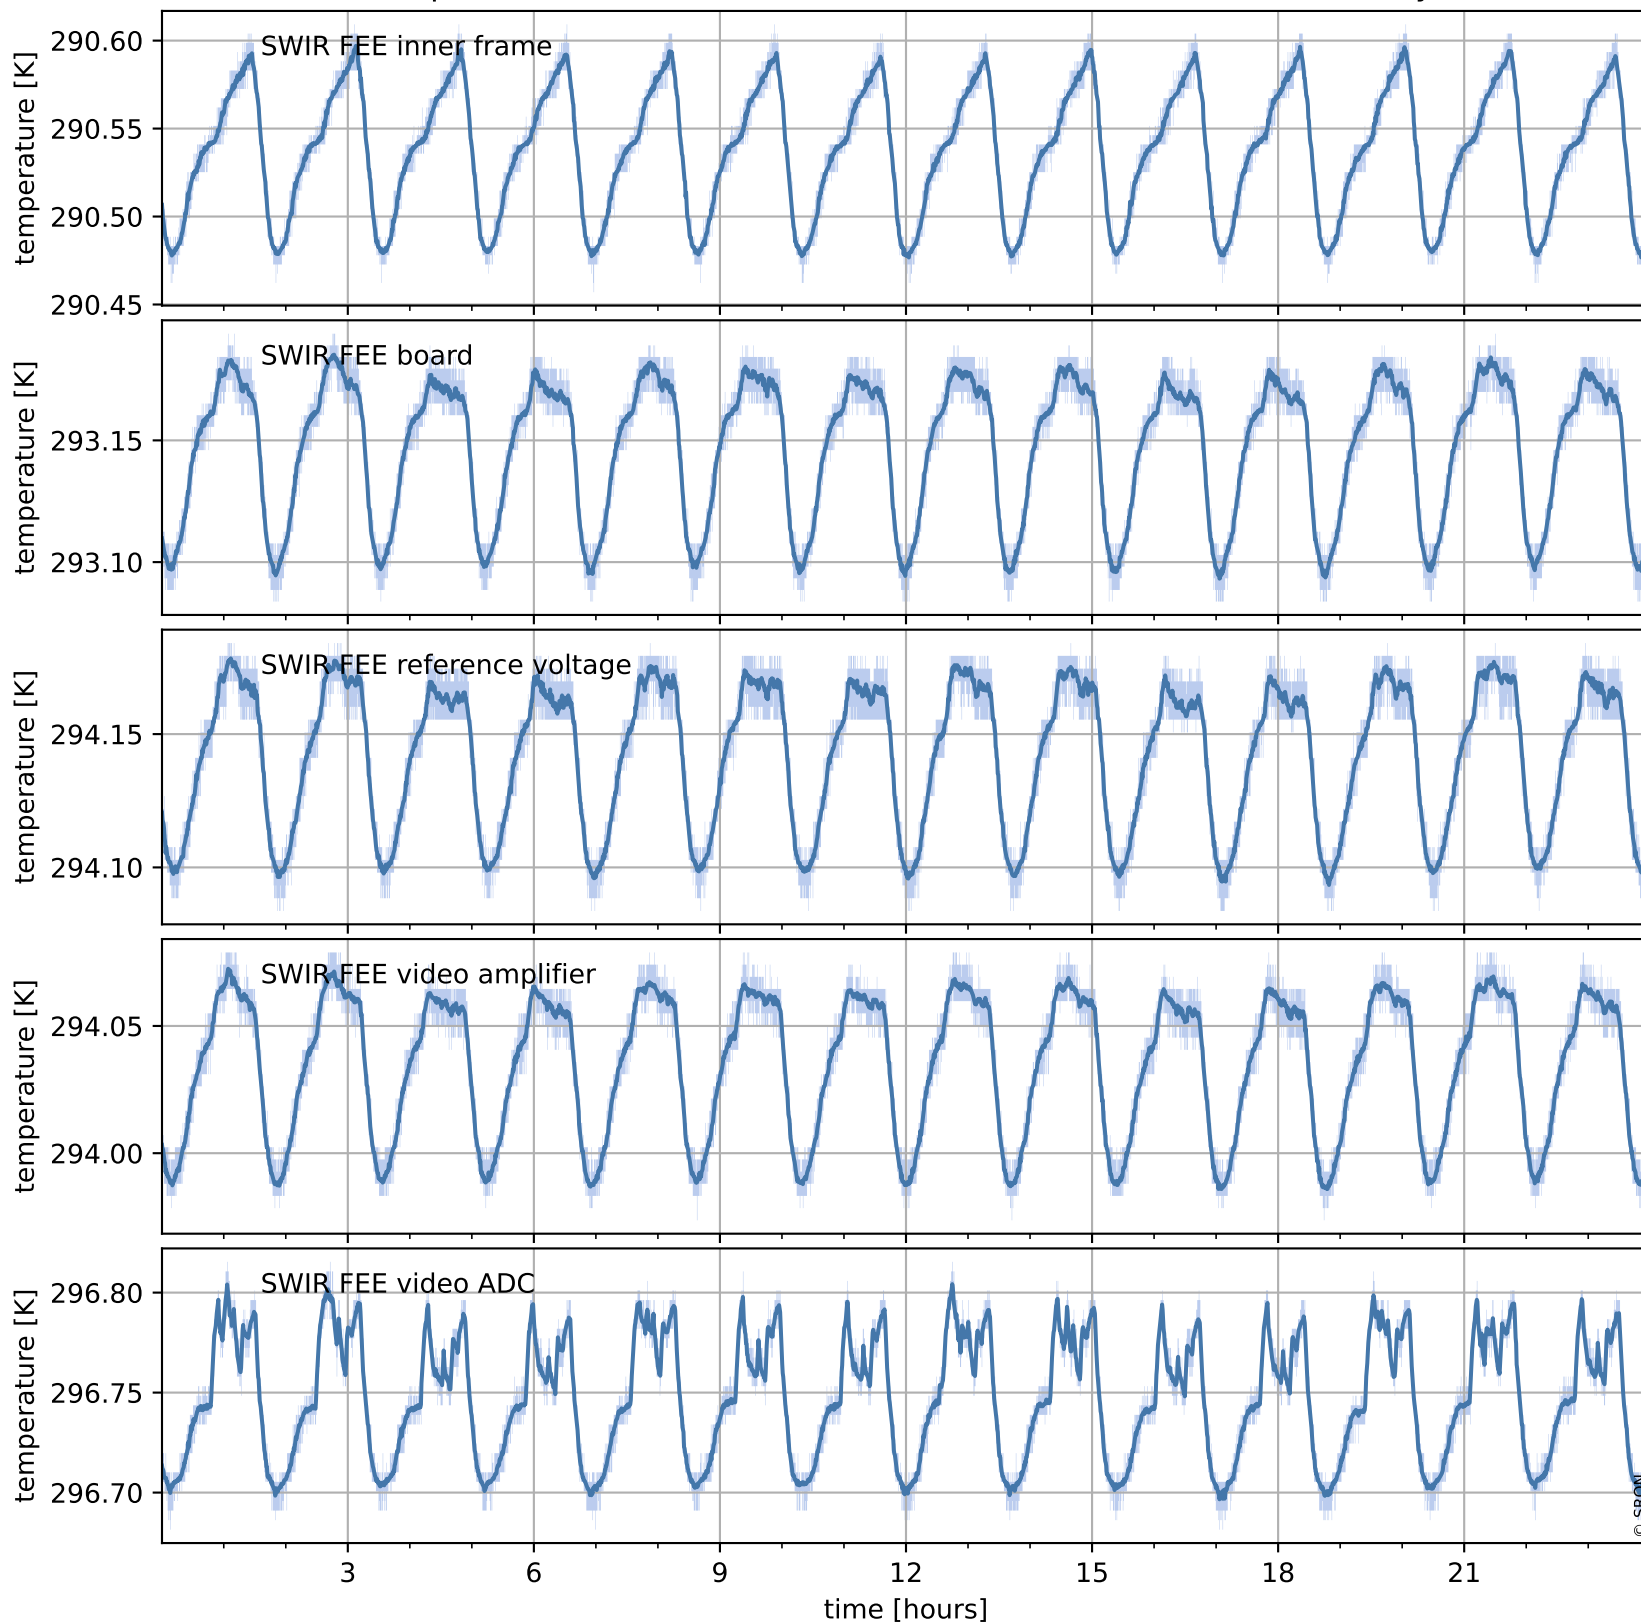

Tropomi SWIR housekeeping data

orbits : [19957, 19970]
coverage : 2021-08-20 / 2021-08-21
created : 2023-08-21T09:16:36

Temperature of sensors relevant for SWIR (one day)

Tropomi SWIR housekeeping data

orbits : [19486, 19970]
coverage : 2021-07-17 / 2021-08-21
created : 2023-08-21T09:16:36

Temperature of sensors relevant for SWIR (last month)

Tropomi SWIR housekeeping data

orbits : [19957, 19970]
coverage : 2021-08-20 / 2021-08-21
created : 2023-08-21T09:16:37

Current and duty cycle of 3 heaters relevant for SWIR (one day)

Tropomi SWIR housekeeping data

orbits : [19486, 19970]
coverage : 2021-07-17 / 2021-08-21
created : 2023-08-21T09:16:37

Current and duty cycle of 3 heaters relevant for SWIR (last month)

Tropomi SWIR housekeeping data

orbits : [19957, 19970]
coverage : 2021-08-20 / 2021-08-21
created : 2023-08-21T09:16:38

Temperature of sensors at the SWIR front-end electronics (one day)

Tropomi SWIR housekeeping data

orbits : [19486, 19970]
coverage : 2021-07-17 / 2021-08-21
created : 2023-08-21T09:16:38