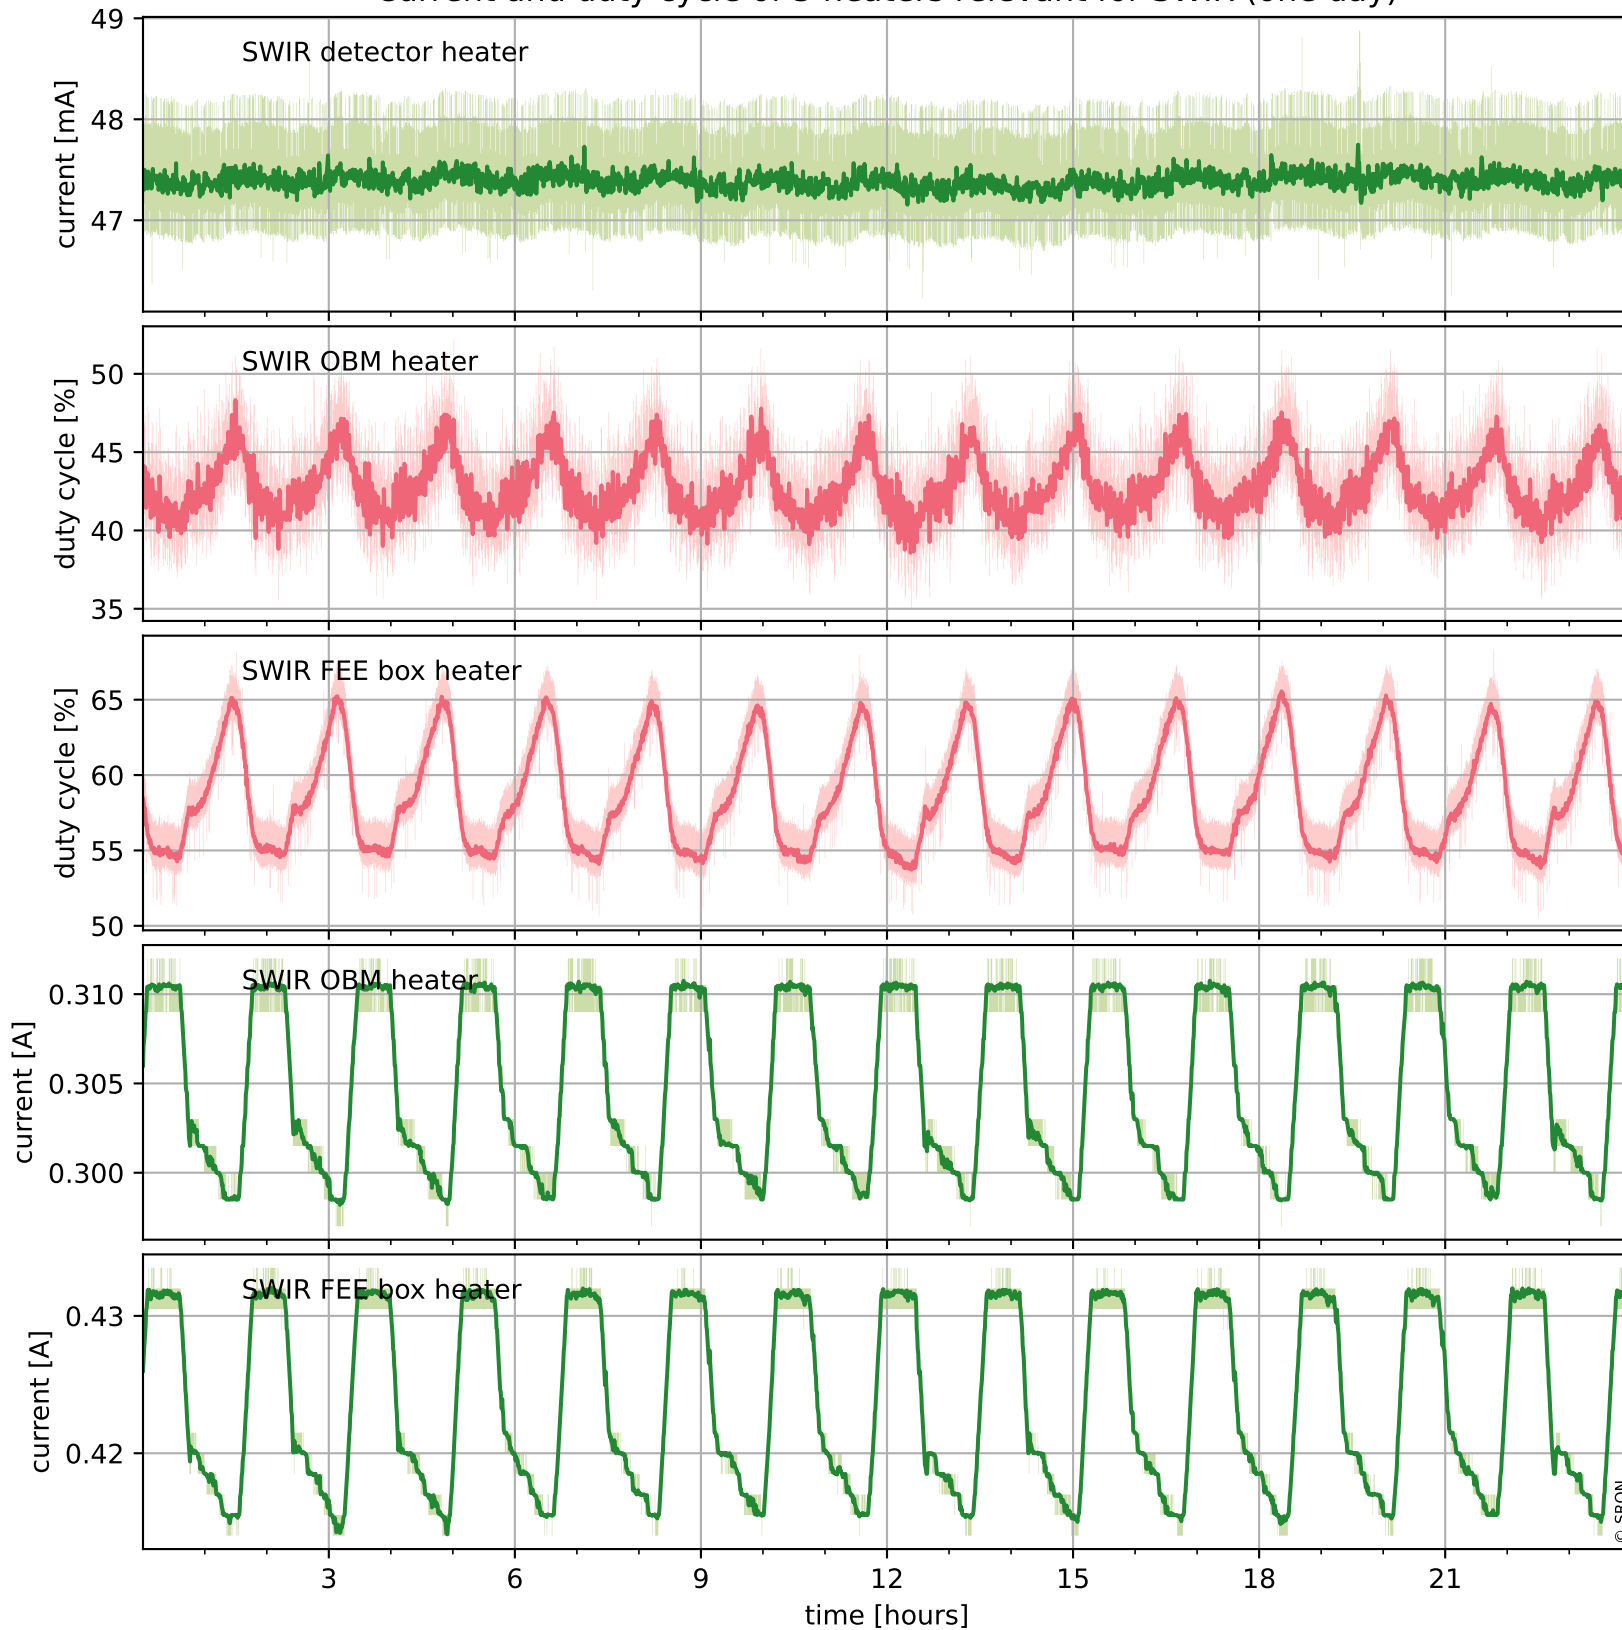

Tropomi SWIR housekeeping data

orbits : [19957, 19970]
coverage : 2021-08-20 / 2021-08-21
created : 2023-08-21T09:16:36

Temperature of sensors relevant for SWIR (one day)

Tropomi SWIR housekeeping data

orbits : [19486, 19970]
coverage : 2021-07-17 / 2021-08-21
created : 2023-08-21T09:16:36

Temperature of sensors relevant for SWIR (last month)

Tropomi SWIR housekeeping data

orbits : [19957, 19970]
coverage : 2021-08-20 / 2021-08-21
created : 2023-08-21T09:16:37

Current and duty cycle of 3 heaters relevant for SWIR (one day)

Tropomi SWIR housekeeping data

orbits : [19486, 19970]
coverage : 2021-07-17 / 2021-08-21
created : 2023-08-21T09:16:37

Current and duty cycle of 3 heaters relevant for SWIR (last month)

Tropomi SWIR housekeeping data