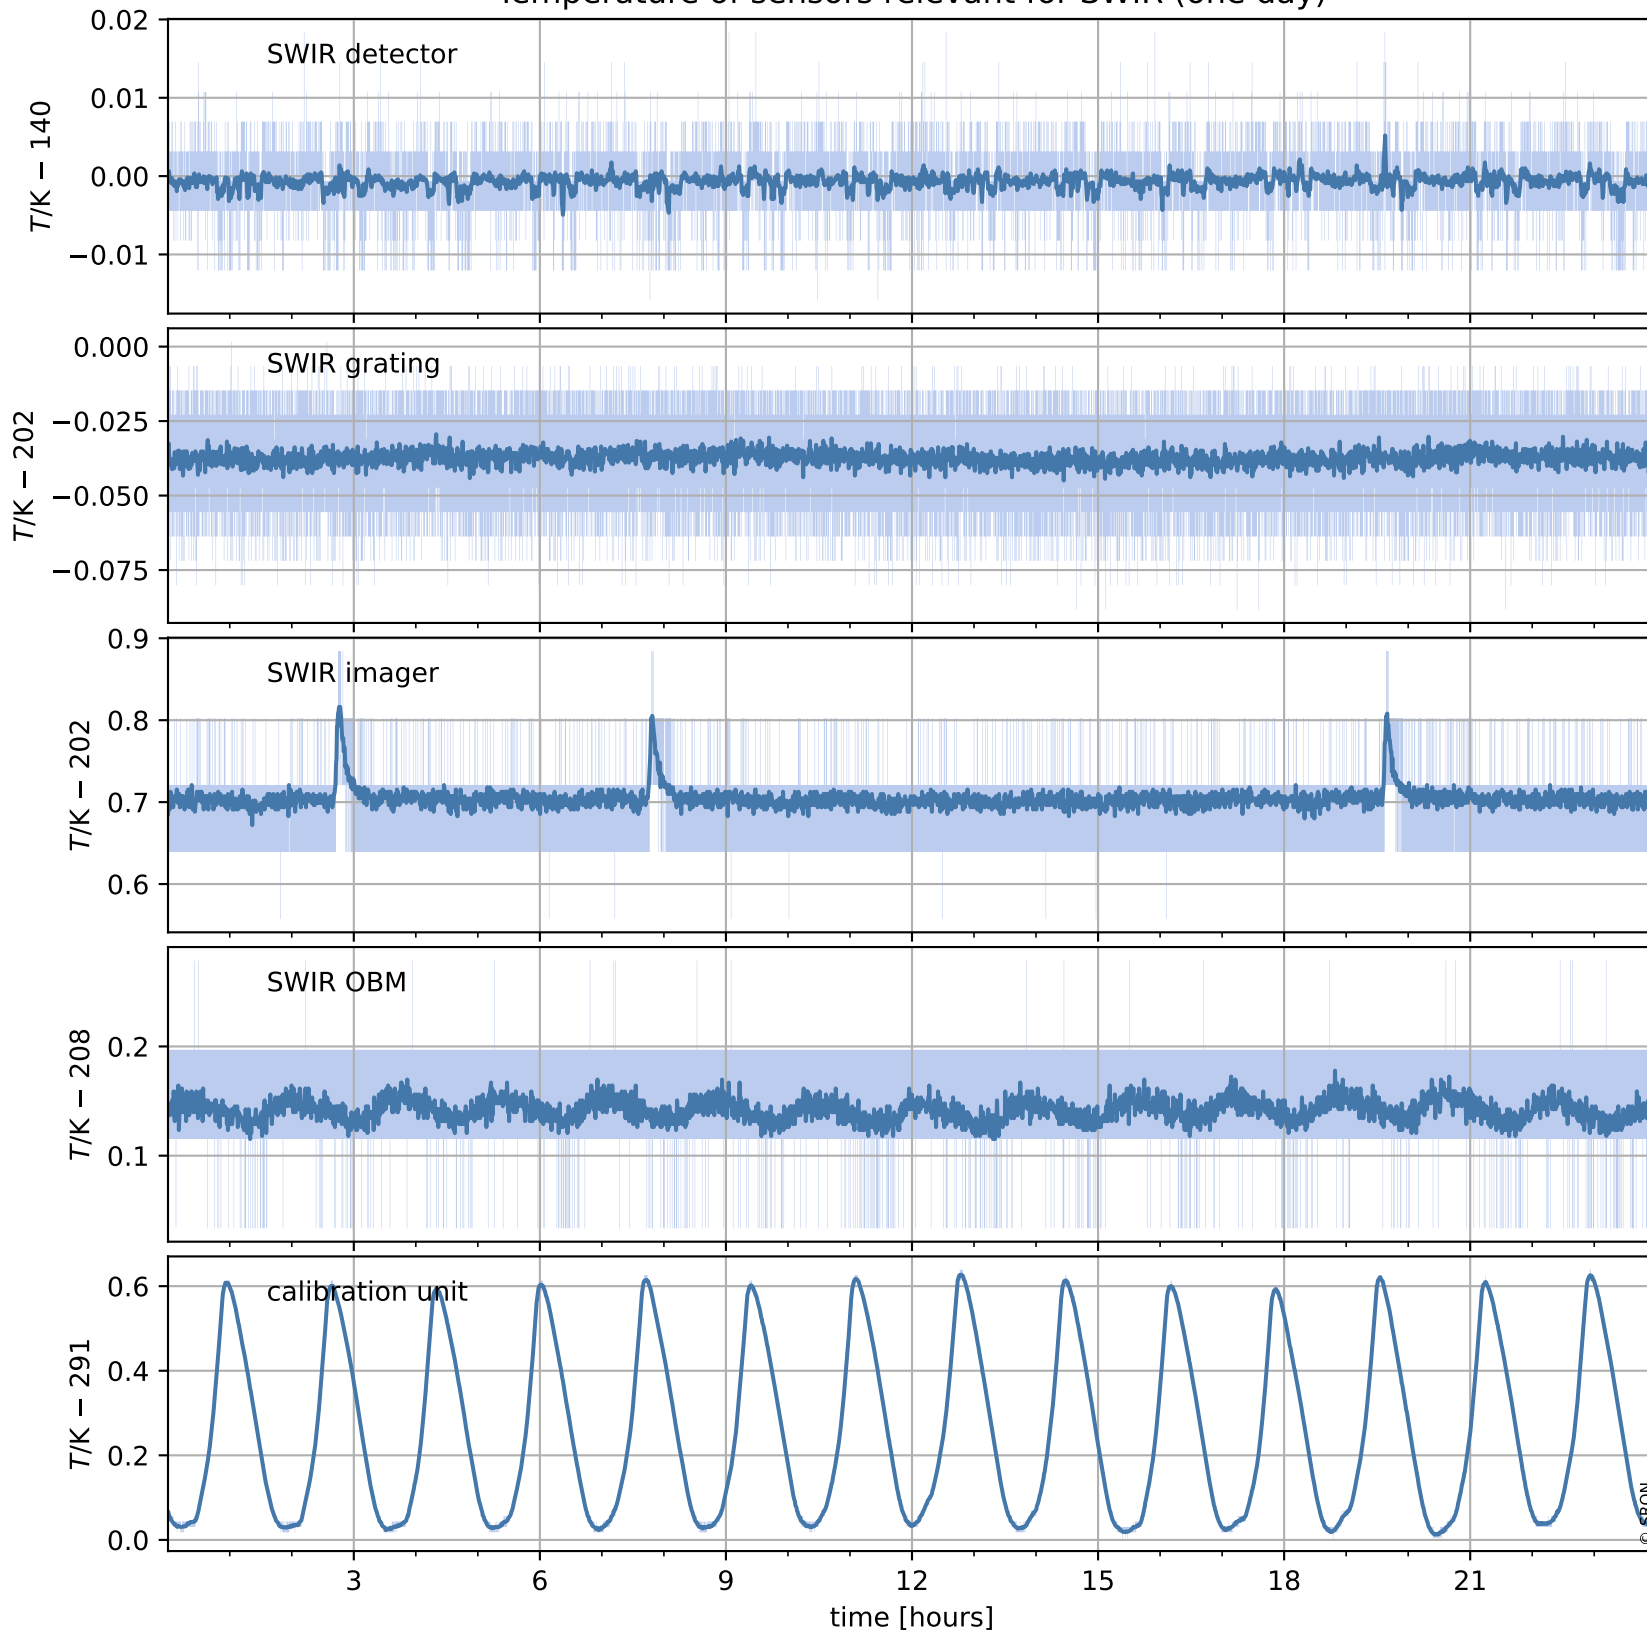

Tropomi SWIR housekeeping data

orbits : [19957, 19970]
coverage : 2021-08-20 / 2021-08-21
created : 2023-08-21T09:16:36

Temperature of sensors relevant for SWIR (one day)

Tropomi SWIR housekeeping data

orbits : [19486, 19970]
coverage : 2021-07-17 / 2021-08-21
created : 2023-08-21T09:16:36

Temperature of sensors relevant for SWIR (last month)

Tropomi SWIR housekeeping data

orbits : [19957, 19970]
coverage : 2021-08-20 / 2021-08-21
created : 2023-08-21T09:16:37

Current and duty cycle of 3 heaters relevant for SWIR (one day)

Tropomi SWIR housekeeping data

orbits : [19486, 19970]
coverage : 2021-07-17 / 2021-08-21
created : 2023-08-21T09:16:37

Current and duty cycle of 3 heaters relevant for SWIR (last month)

Tropomi SWIR housekeeping data