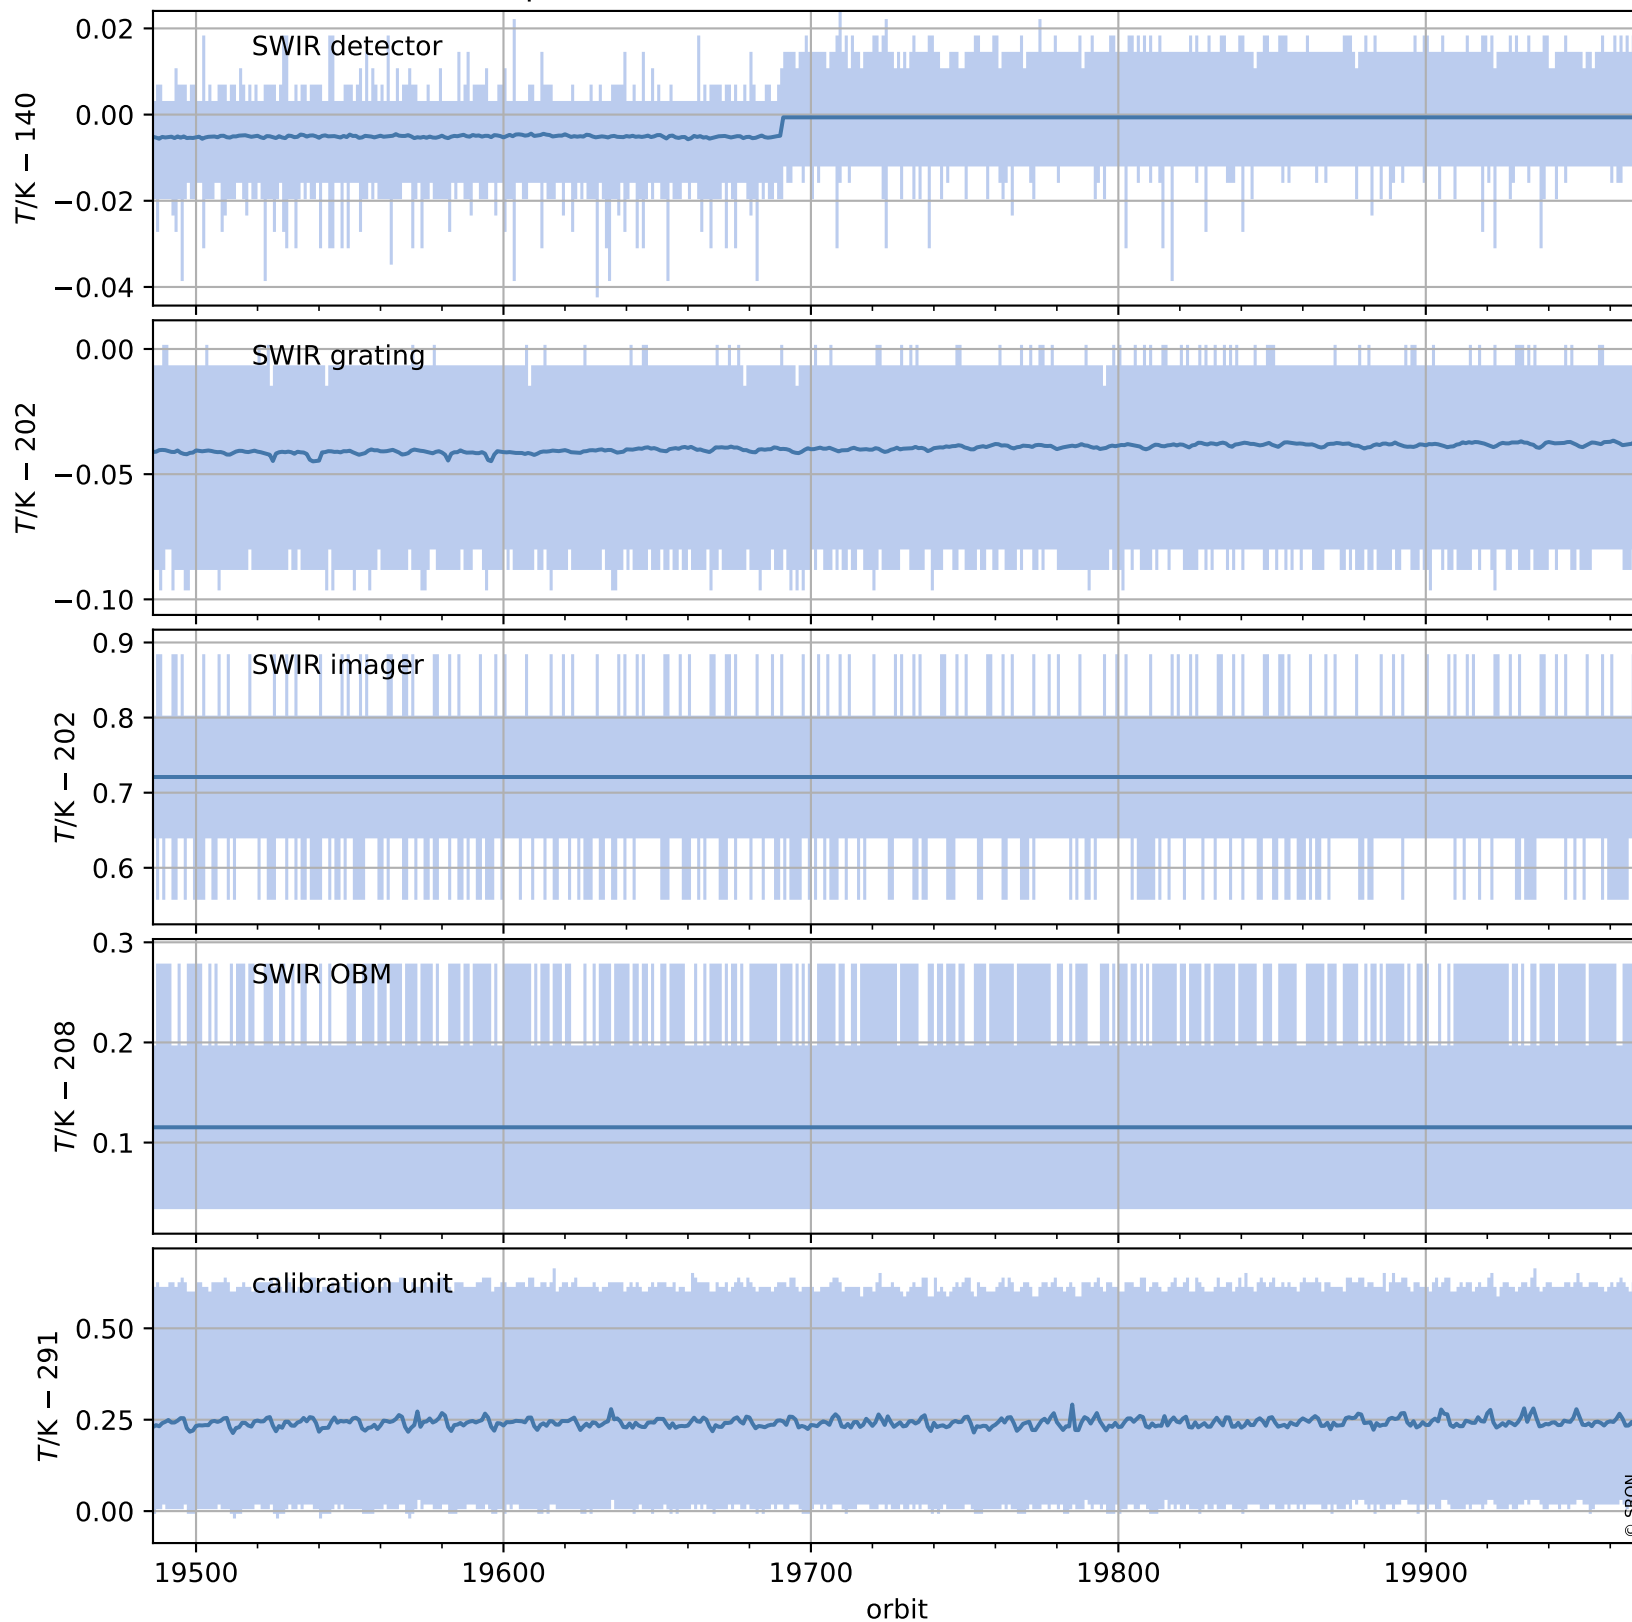

Tropomi SWIR housekeeping data

orbits : [19957, 19970]
coverage : 2021-08-20 / 2021-08-21
created : 2023-08-21T09:16:36

Temperature of sensors relevant for SWIR (one day)

Tropomi SWIR housekeeping data

orbits : [19486, 19970]
coverage : 2021-07-17 / 2021-08-21
created : 2023-08-21T09:16:36

Temperature of sensors relevant for SWIR (last month)

Tropomi SWIR housekeeping data

orbits : [19957, 19970]
coverage : 2021-08-20 / 2021-08-21
created : 2023-08-21T09:16:37

Current and duty cycle of 3 heaters relevant for SWIR (one day)

Tropomi SWIR housekeeping data

orbits : [19486, 19970]
coverage : 2021-07-17 / 2021-08-21
created : 2023-08-21T09:16:37

Current and duty cycle of 3 heaters relevant for SWIR (last month)

Tropomi SWIR housekeeping data

orbits : [19957, 19970]
coverage : 2021-08-20 / 2021-08-21
created : 2023-08-21T09:16:38

Temperature of sensors at the SWIR front-end electronics (one day)

Tropomi SWIR housekeeping data

orbits : [19486, 19970]
coverage : 2021-07-17 / 2021-08-21
created : 2023-08-21T09:16:38