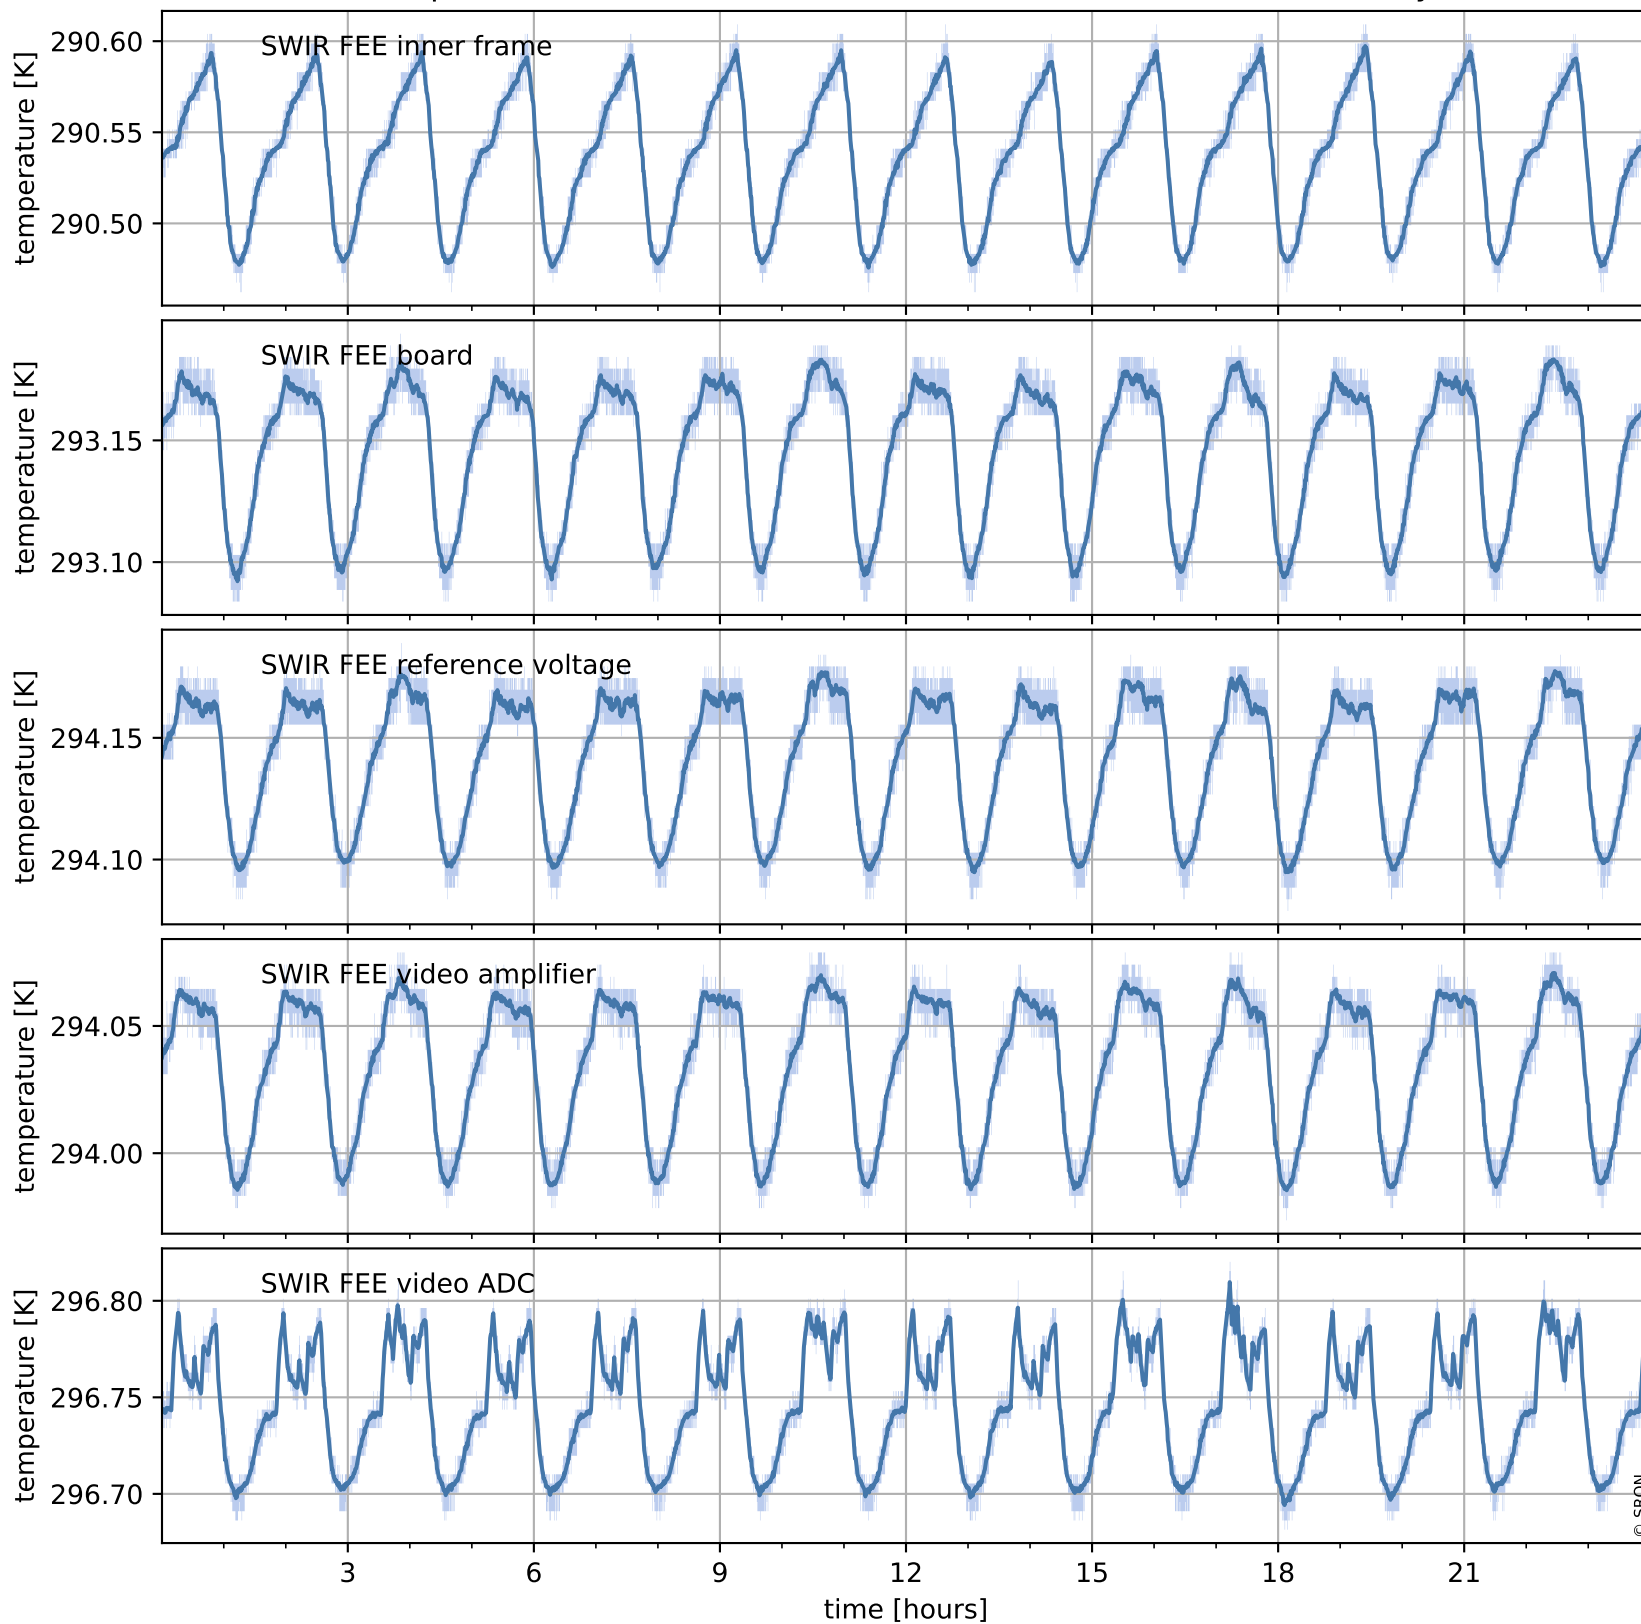

Tropomi SWIR housekeeping data

orbits : [19985, 19998]
coverage : 2021-08-22 / 2021-08-23
created : 2023-08-21T09:16:41

Temperature of sensors relevant for SWIR (one day)

Tropomi SWIR housekeeping data

orbits : [19514, 19998]
coverage : 2021-07-19 / 2021-08-23
created : 2023-08-21T09:16:41

Temperature of sensors relevant for SWIR (last month)

Tropomi SWIR housekeeping data

orbits : [19985, 19998]
coverage : 2021-08-22 / 2021-08-23
created : 2023-08-21T09:16:41

Current and duty cycle of 3 heaters relevant for SWIR (one day)

Tropomi SWIR housekeeping data

orbits : [19514, 19998]
coverage : 2021-07-19 / 2021-08-23
created : 2023-08-21T09:16:42

Current and duty cycle of 3 heaters relevant for SWIR (last month)

Tropomi SWIR housekeeping data

orbits : [19985, 19998]
coverage : 2021-08-22 / 2021-08-23
created : 2023-08-21T09:16:42

Temperature of sensors at the SWIR front-end electronics (one day)

Tropomi SWIR housekeeping data

orbits : [19514, 19998]
coverage : 2021-07-19 / 2021-08-23
created : 2023-08-21T09:16:43