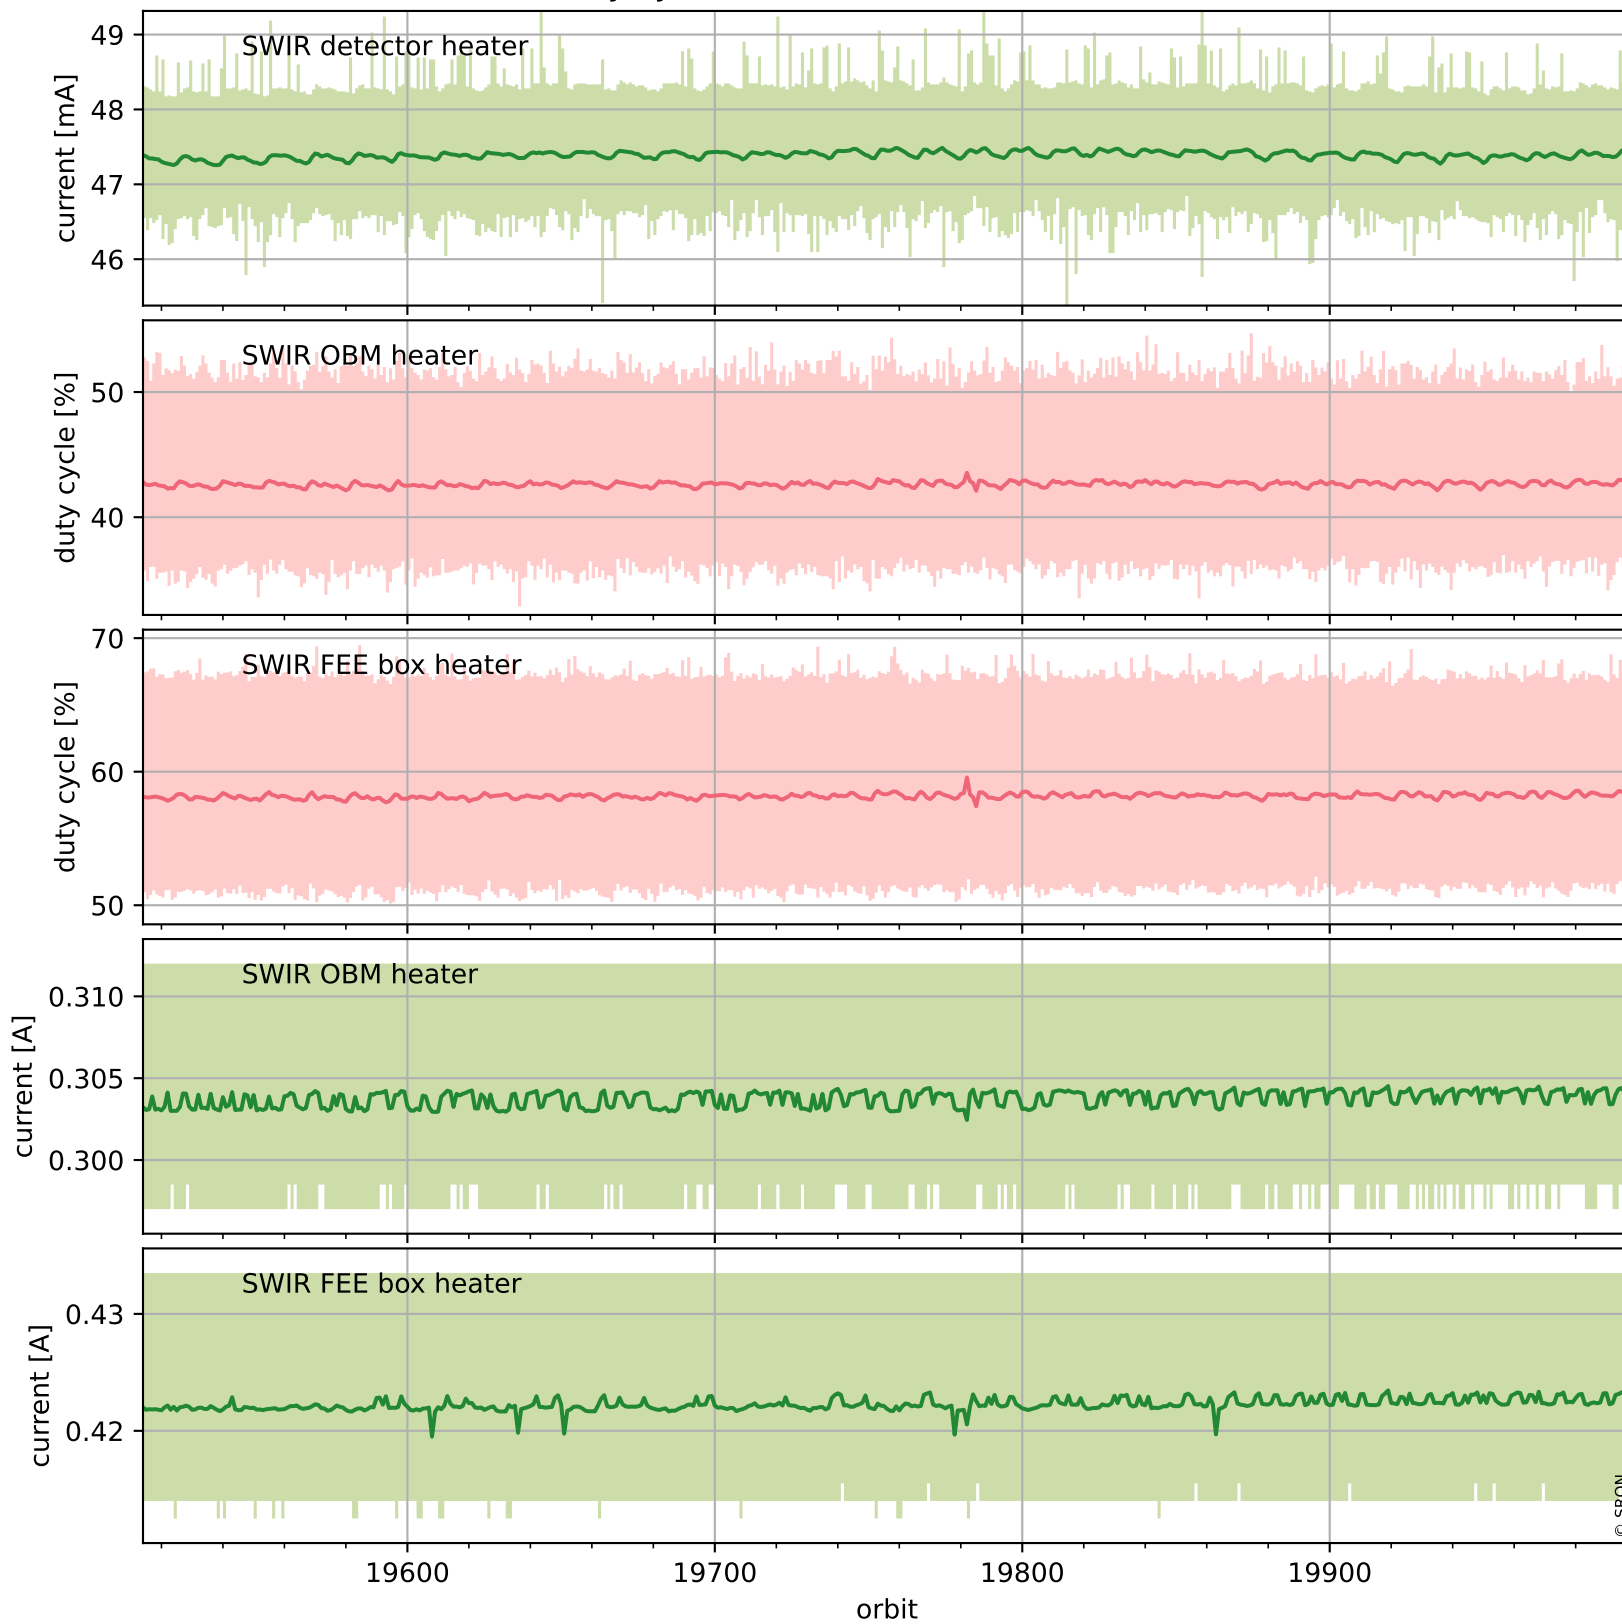

Tropomi SWIR housekeeping data

orbits : [19985, 19998]
coverage : 2021-08-22 / 2021-08-23
created : 2023-08-21T09:16:41

Temperature of sensors relevant for SWIR (one day)

Tropomi SWIR housekeeping data

orbits : [19514, 19998]
coverage : 2021-07-19 / 2021-08-23
created : 2023-08-21T09:16:41

Temperature of sensors relevant for SWIR (last month)

Tropomi SWIR housekeeping data

orbits : [19985, 19998]
coverage : 2021-08-22 / 2021-08-23
created : 2023-08-21T09:16:41

Current and duty cycle of 3 heaters relevant for SWIR (one day)

Tropomi SWIR housekeeping data

orbits : [19514, 19998]
coverage : 2021-07-19 / 2021-08-23
created : 2023-08-21T09:16:42

Current and duty cycle of 3 heaters relevant for SWIR (last month)

Tropomi SWIR housekeeping data

orbits : [19985, 19998]
coverage : 2021-08-22 / 2021-08-23
created : 2023-08-21T09:16:42

Temperature of sensors at the SWIR front-end electronics (one day)

Tropomi SWIR housekeeping data

orbits : [19514, 19998]
coverage : 2021-07-19 / 2021-08-23
created : 2023-08-21T09:16:43