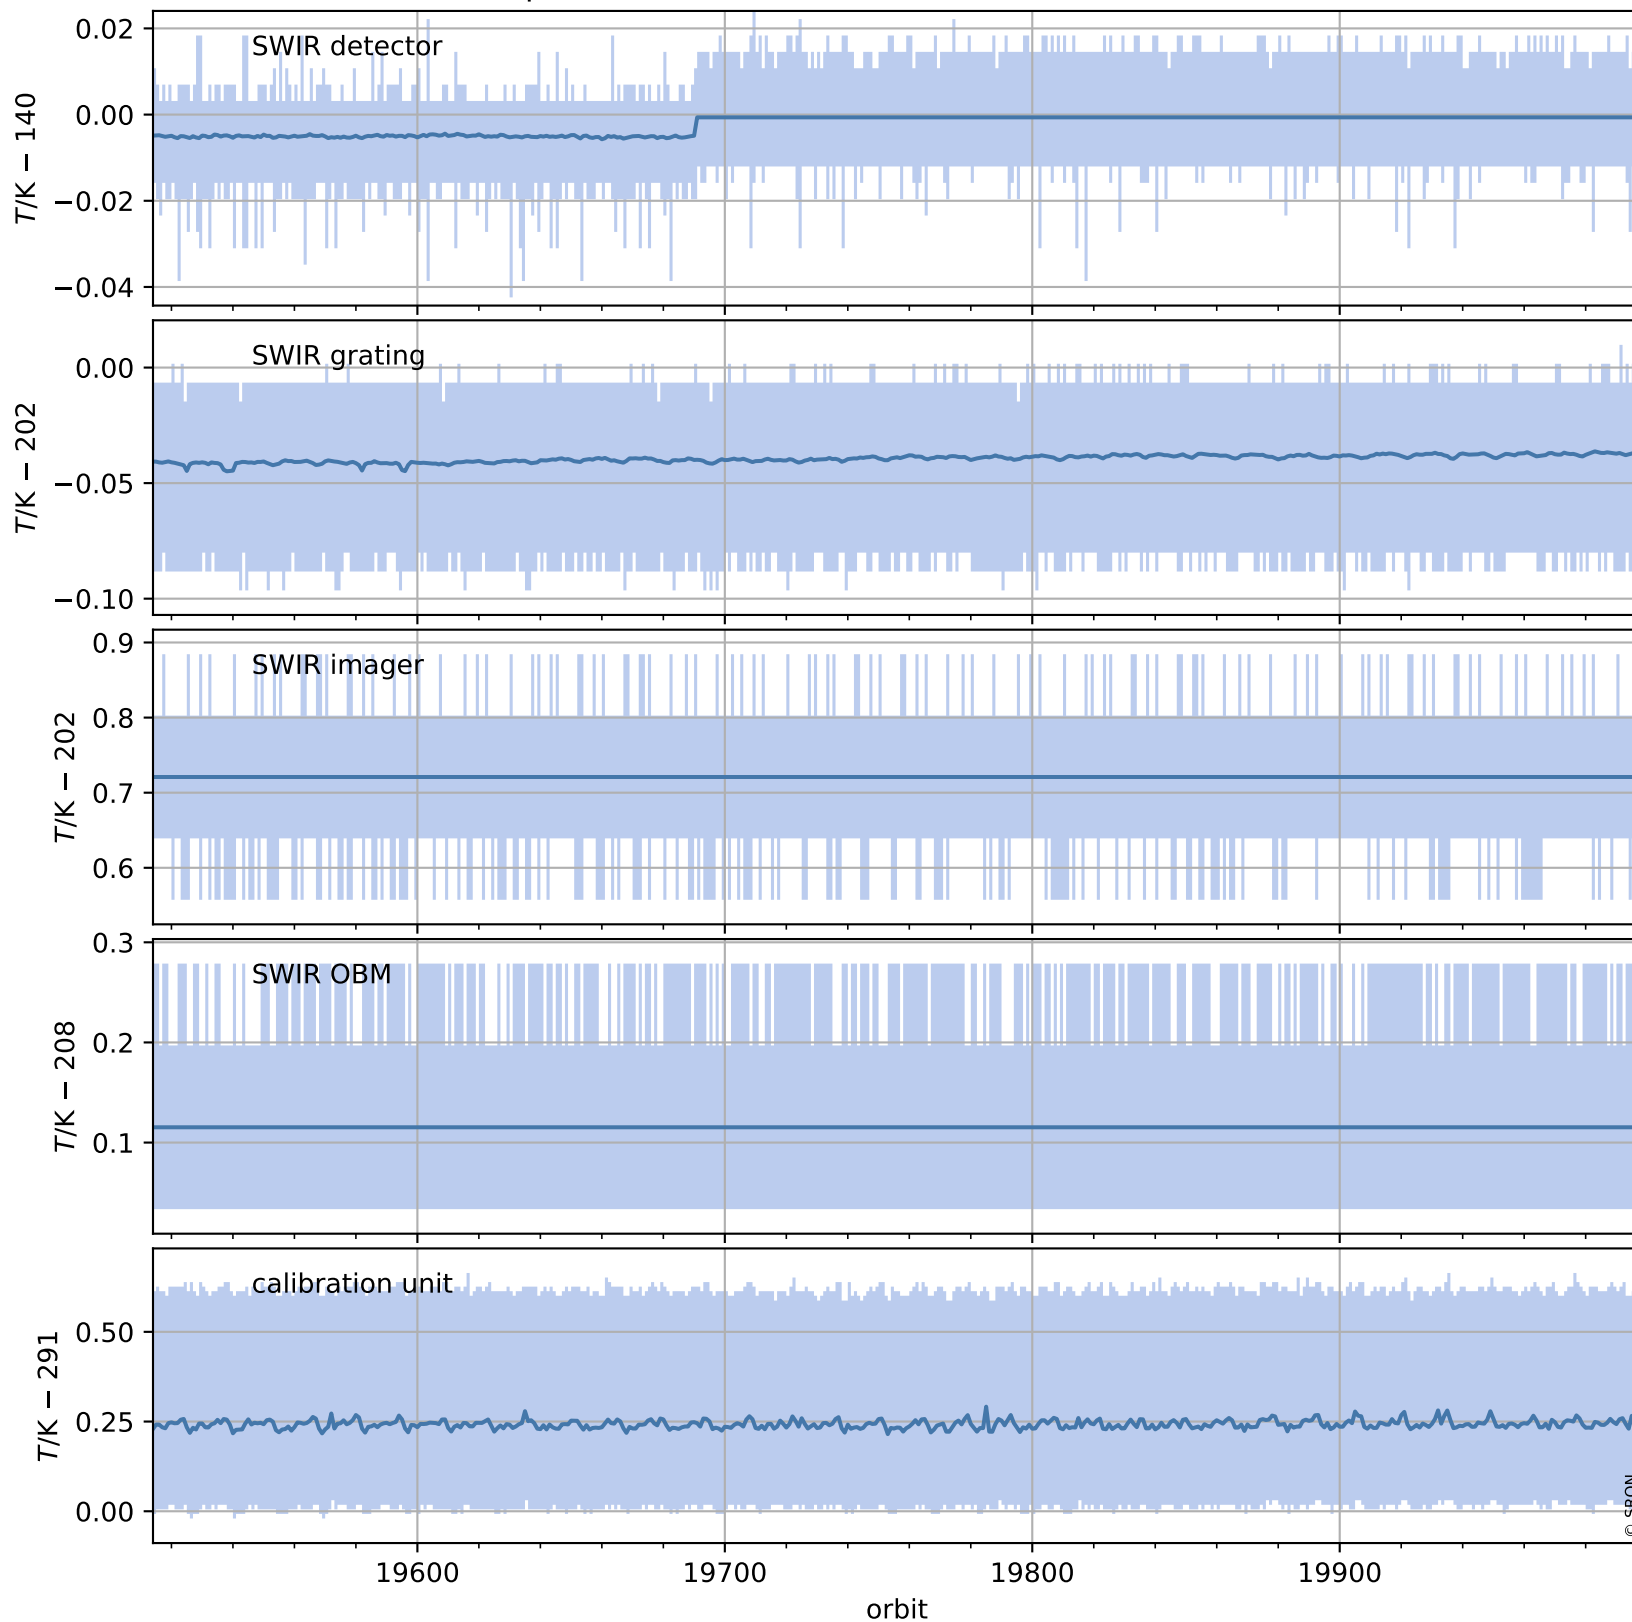

Tropomi SWIR housekeeping data

orbits : [19985, 19998]
coverage : 2021-08-22 / 2021-08-23
created : 2023-08-21T09:16:41

Temperature of sensors relevant for SWIR (one day)

Tropomi SWIR housekeeping data

orbits : [19514, 19998]
coverage : 2021-07-19 / 2021-08-23
created : 2023-08-21T09:16:41

Temperature of sensors relevant for SWIR (last month)

Tropomi SWIR housekeeping data

orbits : [19985, 19998]
coverage : 2021-08-22 / 2021-08-23
created : 2023-08-21T09:16:41

Current and duty cycle of 3 heaters relevant for SWIR (one day)

Tropomi SWIR housekeeping data

orbits : [19514, 19998]
coverage : 2021-07-19 / 2021-08-23
created : 2023-08-21T09:16:42

Current and duty cycle of 3 heaters relevant for SWIR (last month)

Tropomi SWIR housekeeping data

orbits : [19985, 19998]
coverage : 2021-08-22 / 2021-08-23
created : 2023-08-21T09:16:42

Temperature of sensors at the SWIR front-end electronics (one day)

Tropomi SWIR housekeeping data

orbits : [19514, 19998]
coverage : 2021-07-19 / 2021-08-23
created : 2023-08-21T09:16:43