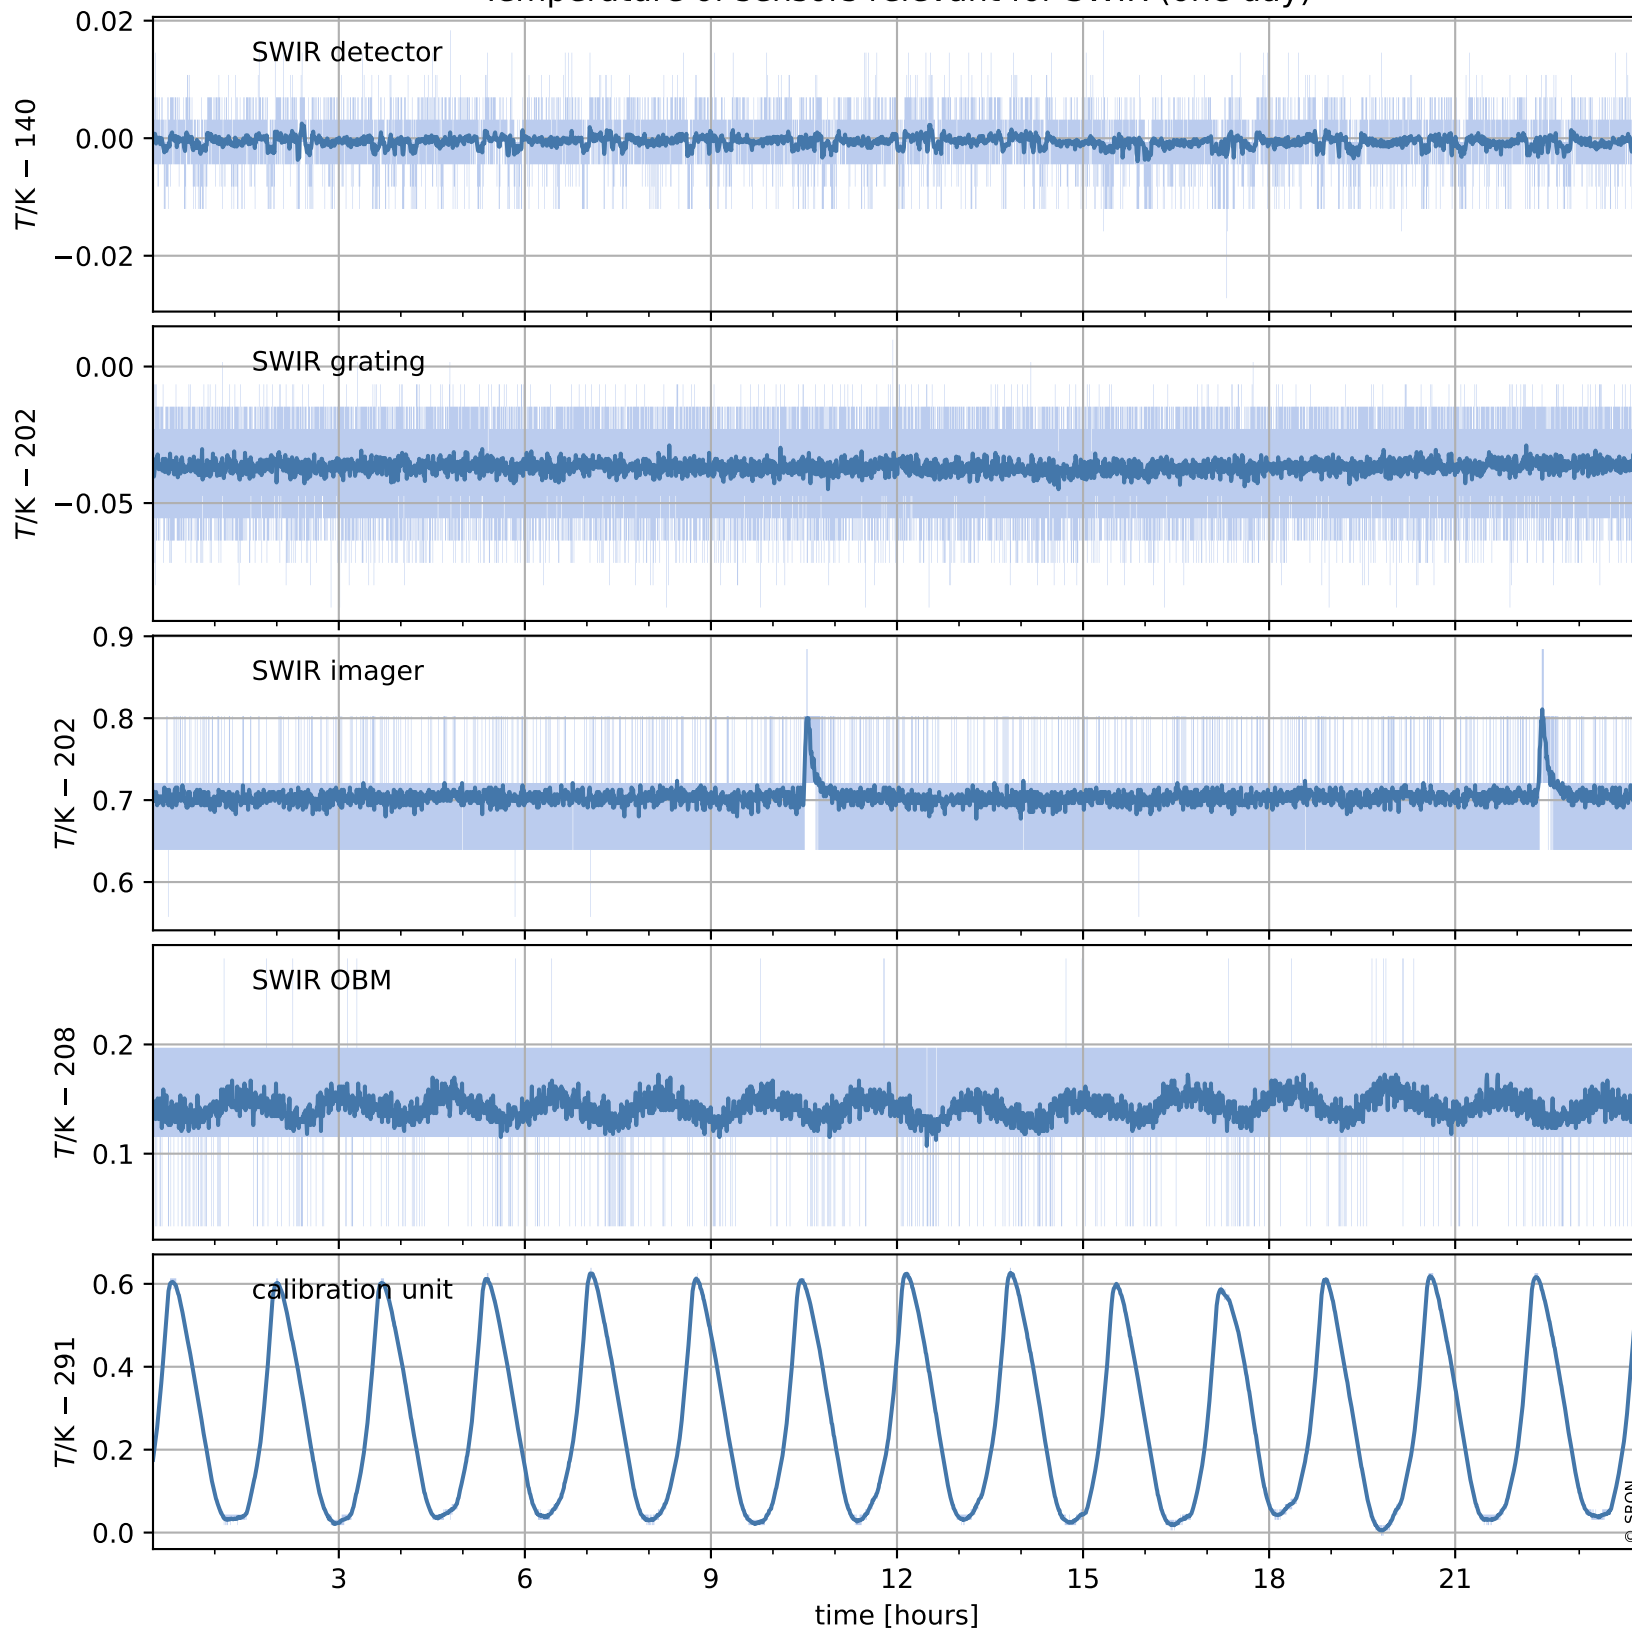

Tropomi SWIR housekeeping data

orbits : [19985, 19998]
coverage : 2021-08-22 / 2021-08-23
created : 2023-08-21T09:16:41

Temperature of sensors relevant for SWIR (one day)

Tropomi SWIR housekeeping data

orbits : [19514, 19998]
coverage : 2021-07-19 / 2021-08-23
created : 2023-08-21T09:16:41

Temperature of sensors relevant for SWIR (last month)

Tropomi SWIR housekeeping data

orbits : [19985, 19998]
coverage : 2021-08-22 / 2021-08-23
created : 2023-08-21T09:16:41

Current and duty cycle of 3 heaters relevant for SWIR (one day)

Tropomi SWIR housekeeping data

orbits : [19514, 19998]
coverage : 2021-07-19 / 2021-08-23
created : 2023-08-21T09:16:42

Current and duty cycle of 3 heaters relevant for SWIR (last month)

Tropomi SWIR housekeeping data