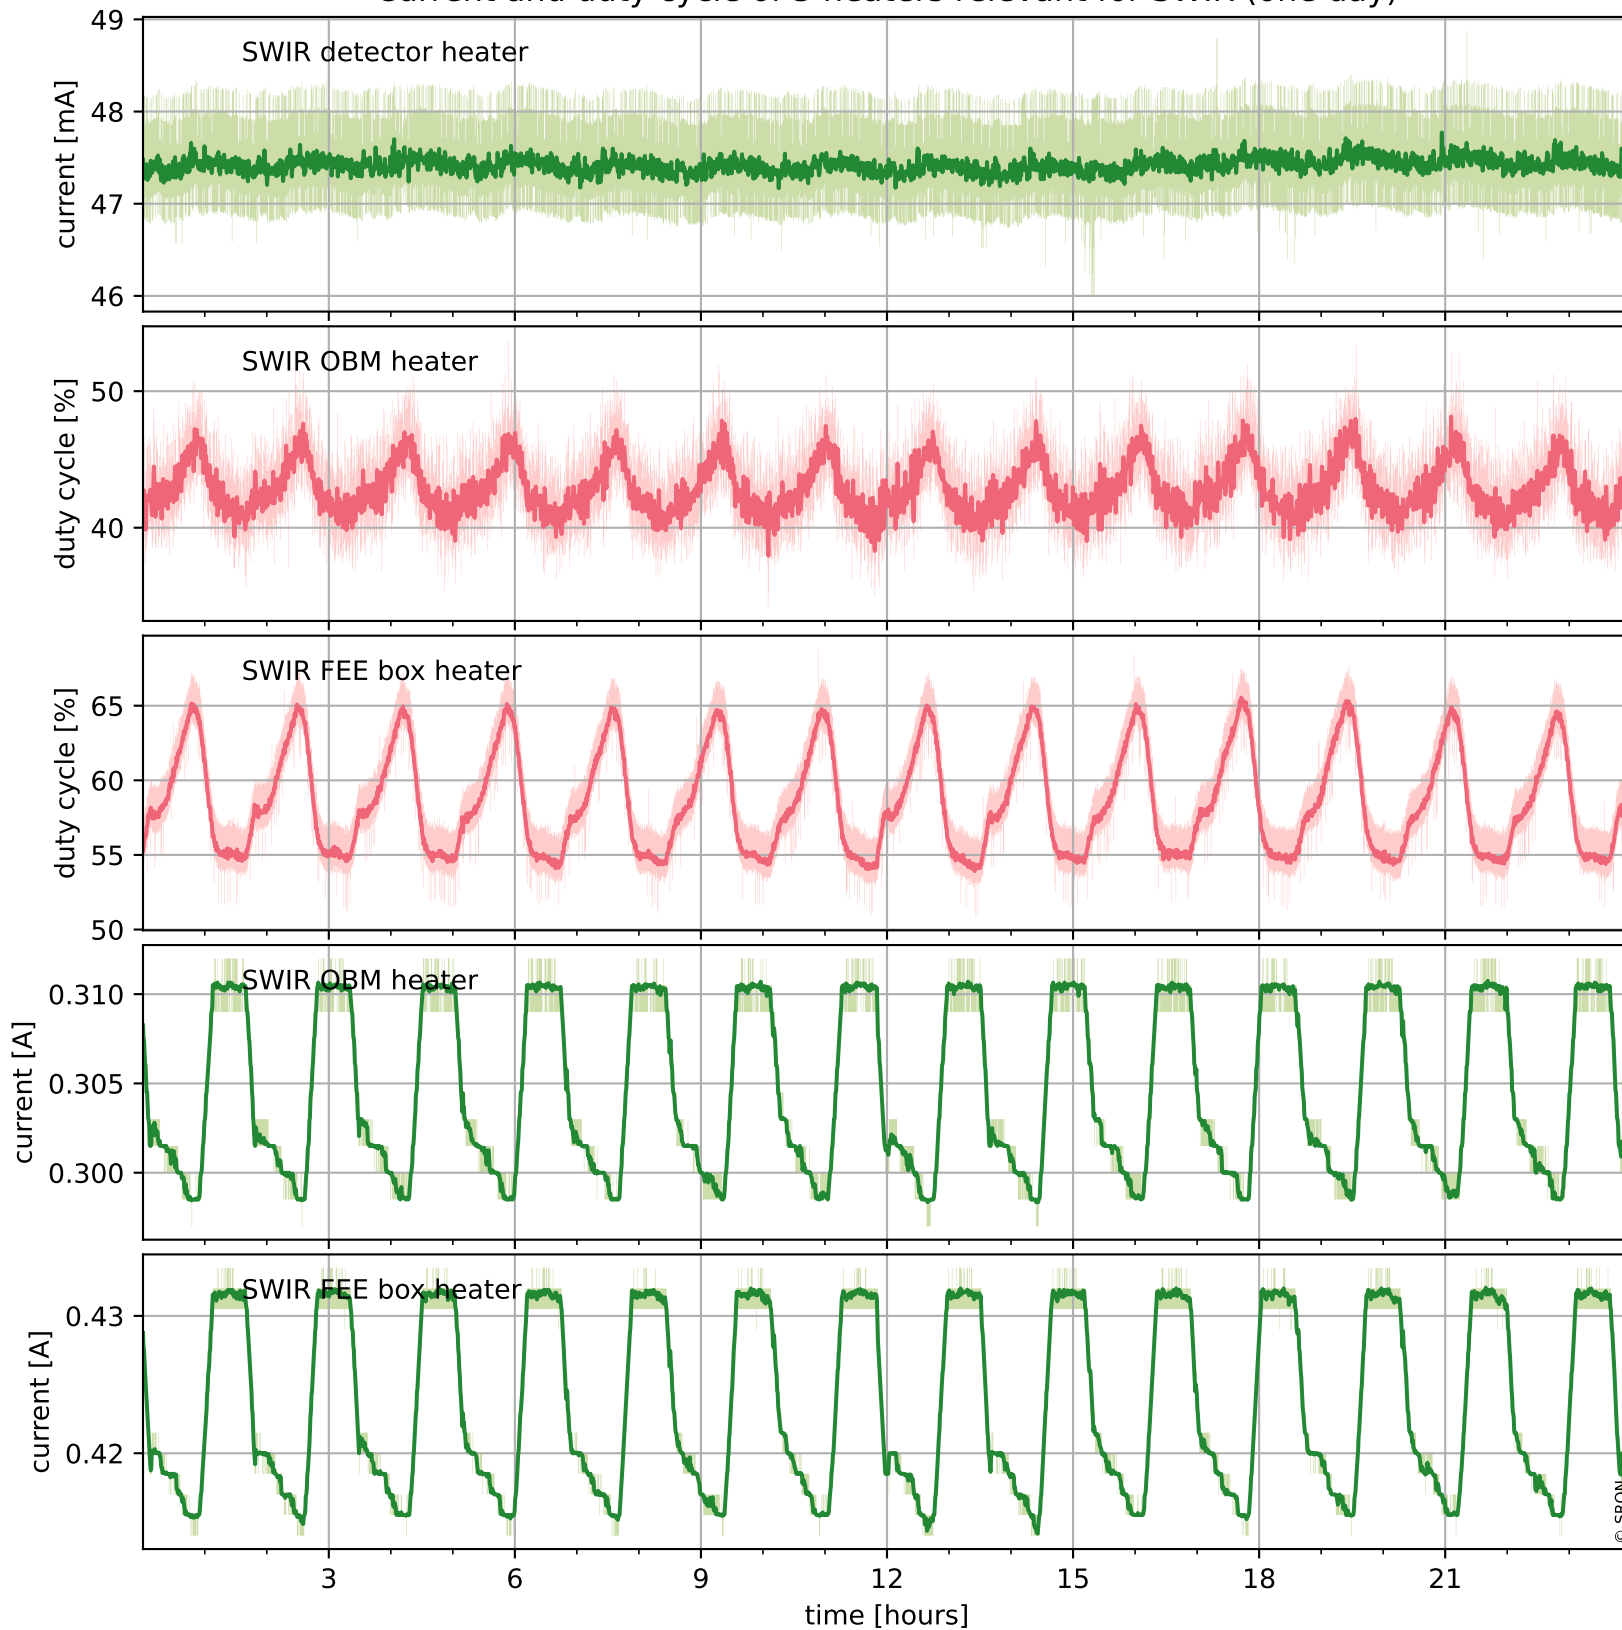

Tropomi SWIR housekeeping data

orbits : [19985, 19998]
coverage : 2021-08-22 / 2021-08-23
created : 2023-08-21T09:16:41

Temperature of sensors relevant for SWIR (one day)

Tropomi SWIR housekeeping data

orbits : [19514, 19998]
coverage : 2021-07-19 / 2021-08-23
created : 2023-08-21T09:16:41

Temperature of sensors relevant for SWIR (last month)

Tropomi SWIR housekeeping data

orbits : [19985, 19998]
coverage : 2021-08-22 / 2021-08-23
created : 2023-08-21T09:16:41

Current and duty cycle of 3 heaters relevant for SWIR (one day)

Tropomi SWIR housekeeping data

orbits : [19514, 19998]
coverage : 2021-07-19 / 2021-08-23
created : 2023-08-21T09:16:42

Current and duty cycle of 3 heaters relevant for SWIR (last month)

Tropomi SWIR housekeeping data

orbits : [19985, 19998]
coverage : 2021-08-22 / 2021-08-23
created : 2023-08-21T09:16:42

Temperature of sensors at the SWIR front-end electronics (one day)

Tropomi SWIR housekeeping data

orbits : [19514, 19998]
coverage : 2021-07-19 / 2021-08-23
created : 2023-08-21T09:16:43