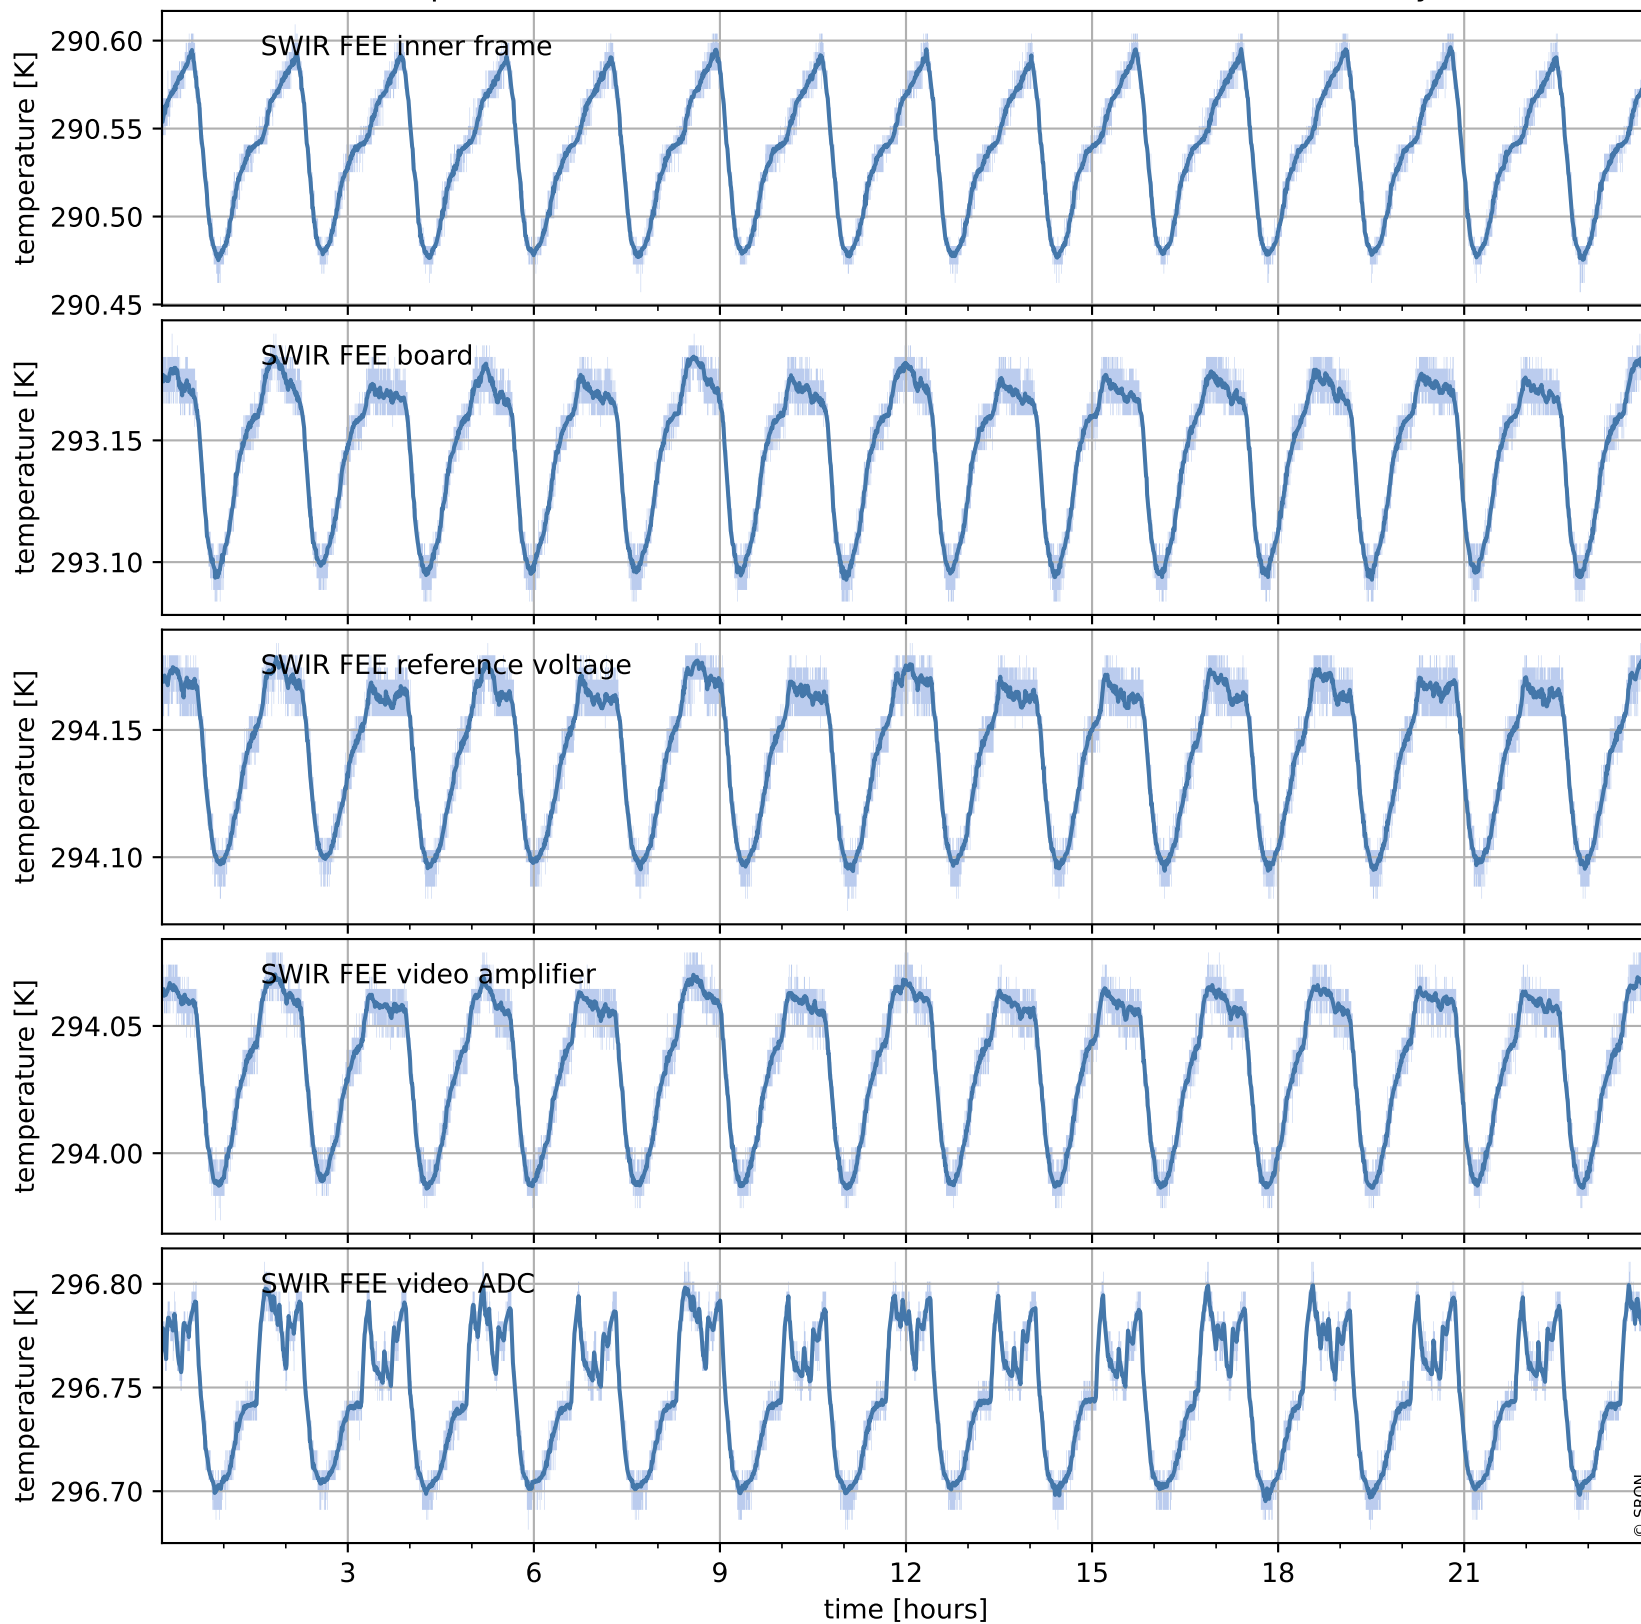

Tropomi SWIR housekeeping data

orbits : [19999, 20013]
coverage : 2021-08-23 / 2021-08-24
created : 2023-08-21T09:16:43

Temperature of sensors relevant for SWIR (one day)

Tropomi SWIR housekeeping data

orbits : [19529, 20013]
coverage : 2021-07-20 / 2021-08-24
created : 2023-08-21T09:16:43

Temperature of sensors relevant for SWIR (last month)

Tropomi SWIR housekeeping data

orbits : [19999, 20013]
coverage : 2021-08-23 / 2021-08-24
created : 2023-08-21T09:16:44

Current and duty cycle of 3 heaters relevant for SWIR (one day)

Tropomi SWIR housekeeping data

orbits : [19529, 20013]
coverage : 2021-07-20 / 2021-08-24
created : 2023-08-21T09:16:44

Current and duty cycle of 3 heaters relevant for SWIR (last month)

Tropomi SWIR housekeeping data

orbits : [19999, 20013]
coverage : 2021-08-23 / 2021-08-24
created : 2023-08-21T09:16:44

Temperature of sensors at the SWIR front-end electronics (one day)

Tropomi SWIR housekeeping data

orbits : [19529, 20013]
coverage : 2021-07-20 / 2021-08-24
created : 2023-08-21T09:16:45