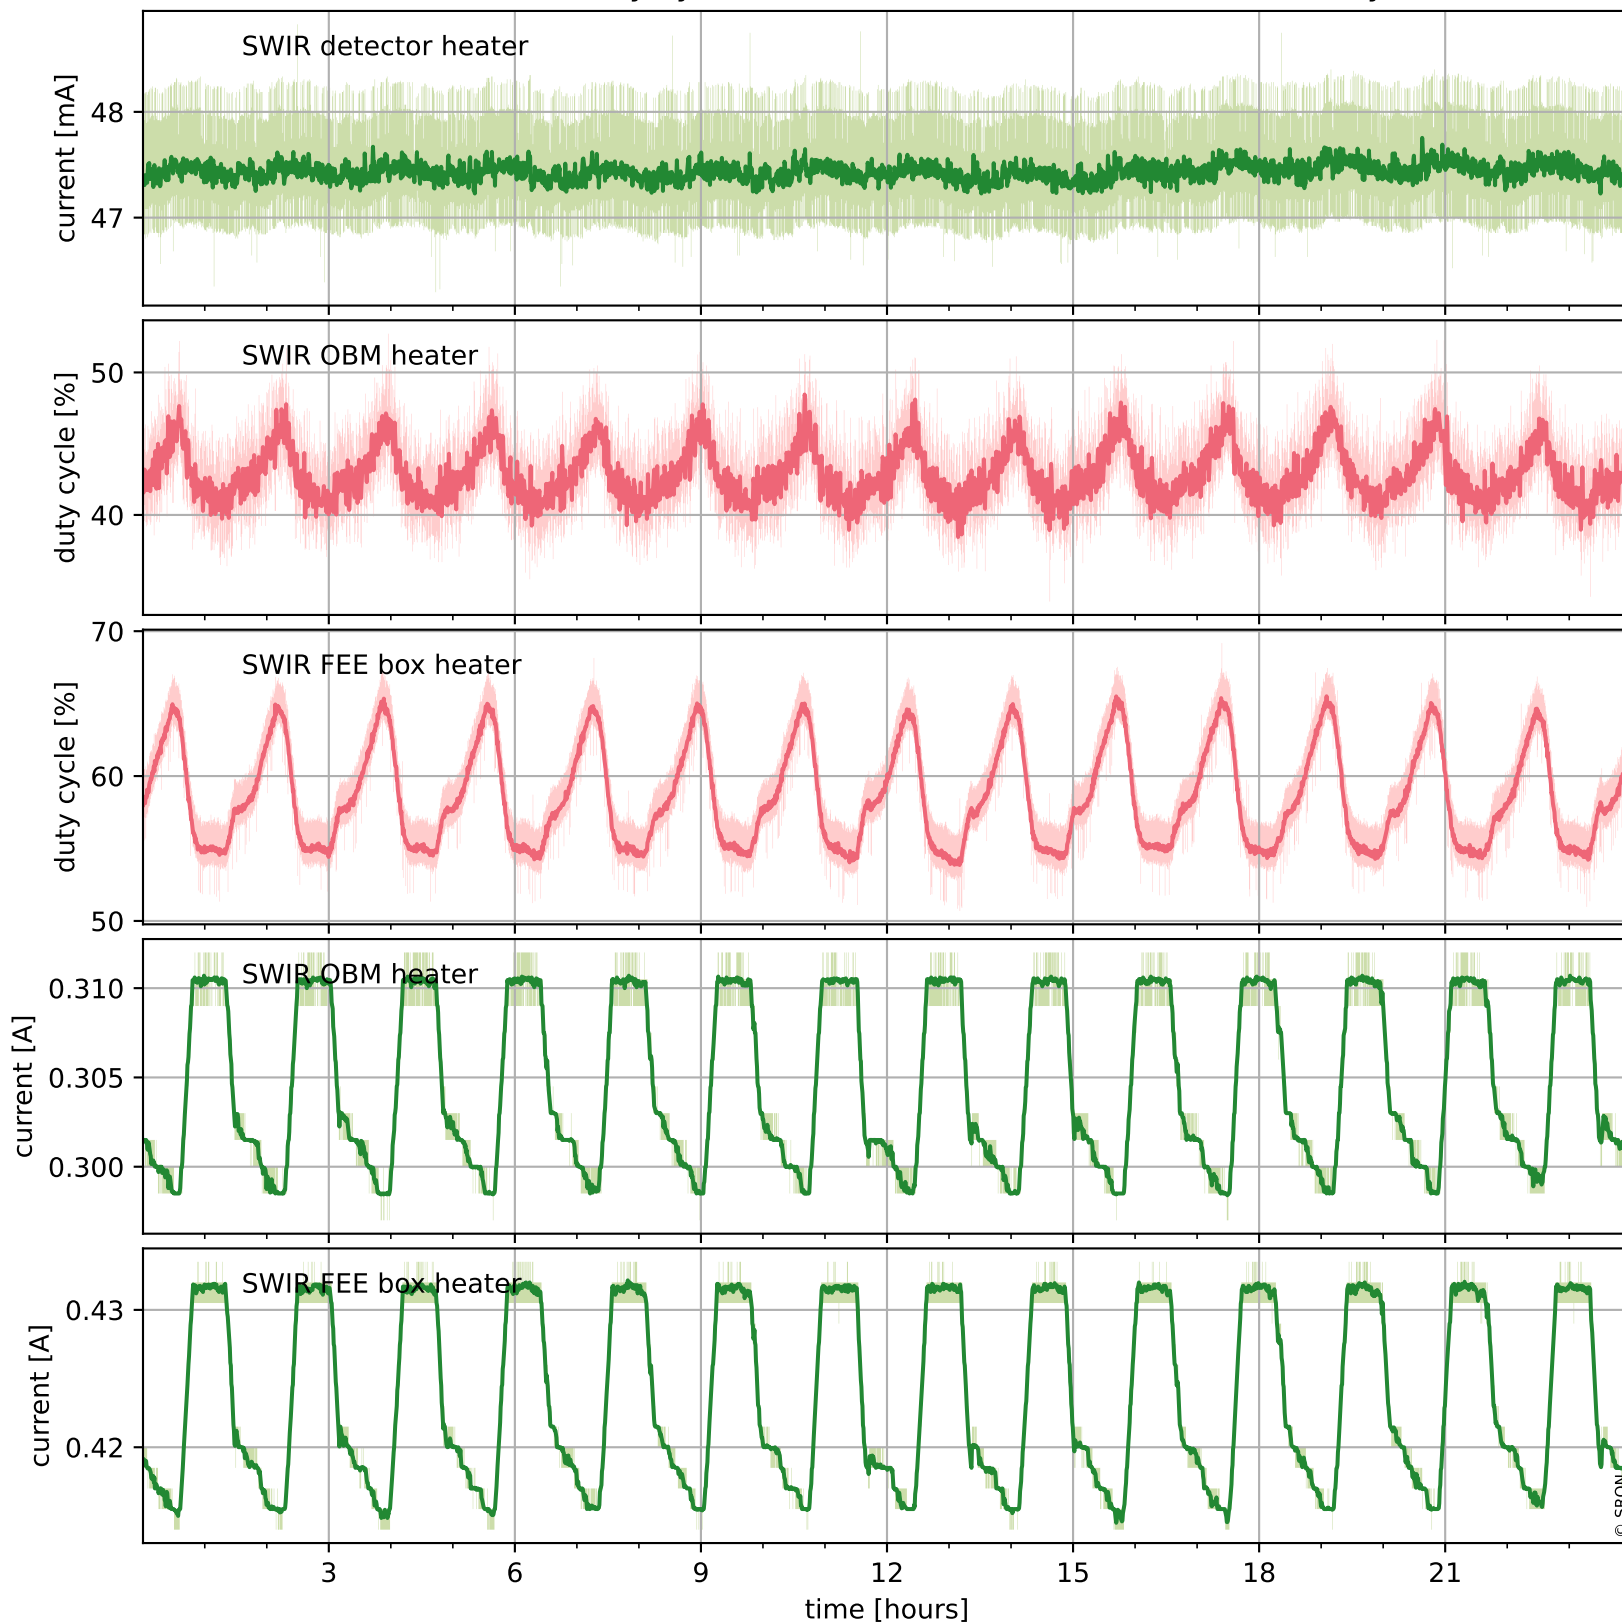

Tropomi SWIR housekeeping data

orbits : [19999, 20013]
coverage : 2021-08-23 / 2021-08-24
created : 2023-08-21T09:16:43

Temperature of sensors relevant for SWIR (one day)

Tropomi SWIR housekeeping data

orbits : [19529, 20013]
coverage : 2021-07-20 / 2021-08-24
created : 2023-08-21T09:16:43

Temperature of sensors relevant for SWIR (last month)

Tropomi SWIR housekeeping data

orbits : [19999, 20013]
coverage : 2021-08-23 / 2021-08-24
created : 2023-08-21T09:16:44

Current and duty cycle of 3 heaters relevant for SWIR (one day)

Tropomi SWIR housekeeping data

orbits : [19529, 20013]
coverage : 2021-07-20 / 2021-08-24
created : 2023-08-21T09:16:44

Current and duty cycle of 3 heaters relevant for SWIR (last month)

Tropomi SWIR housekeeping data

orbits : [19999, 20013]
coverage : 2021-08-23 / 2021-08-24
created : 2023-08-21T09:16:44

Temperature of sensors at the SWIR front-end electronics (one day)

Tropomi SWIR housekeeping data

orbits : [19529, 20013]
coverage : 2021-07-20 / 2021-08-24
created : 2023-08-21T09:16:45