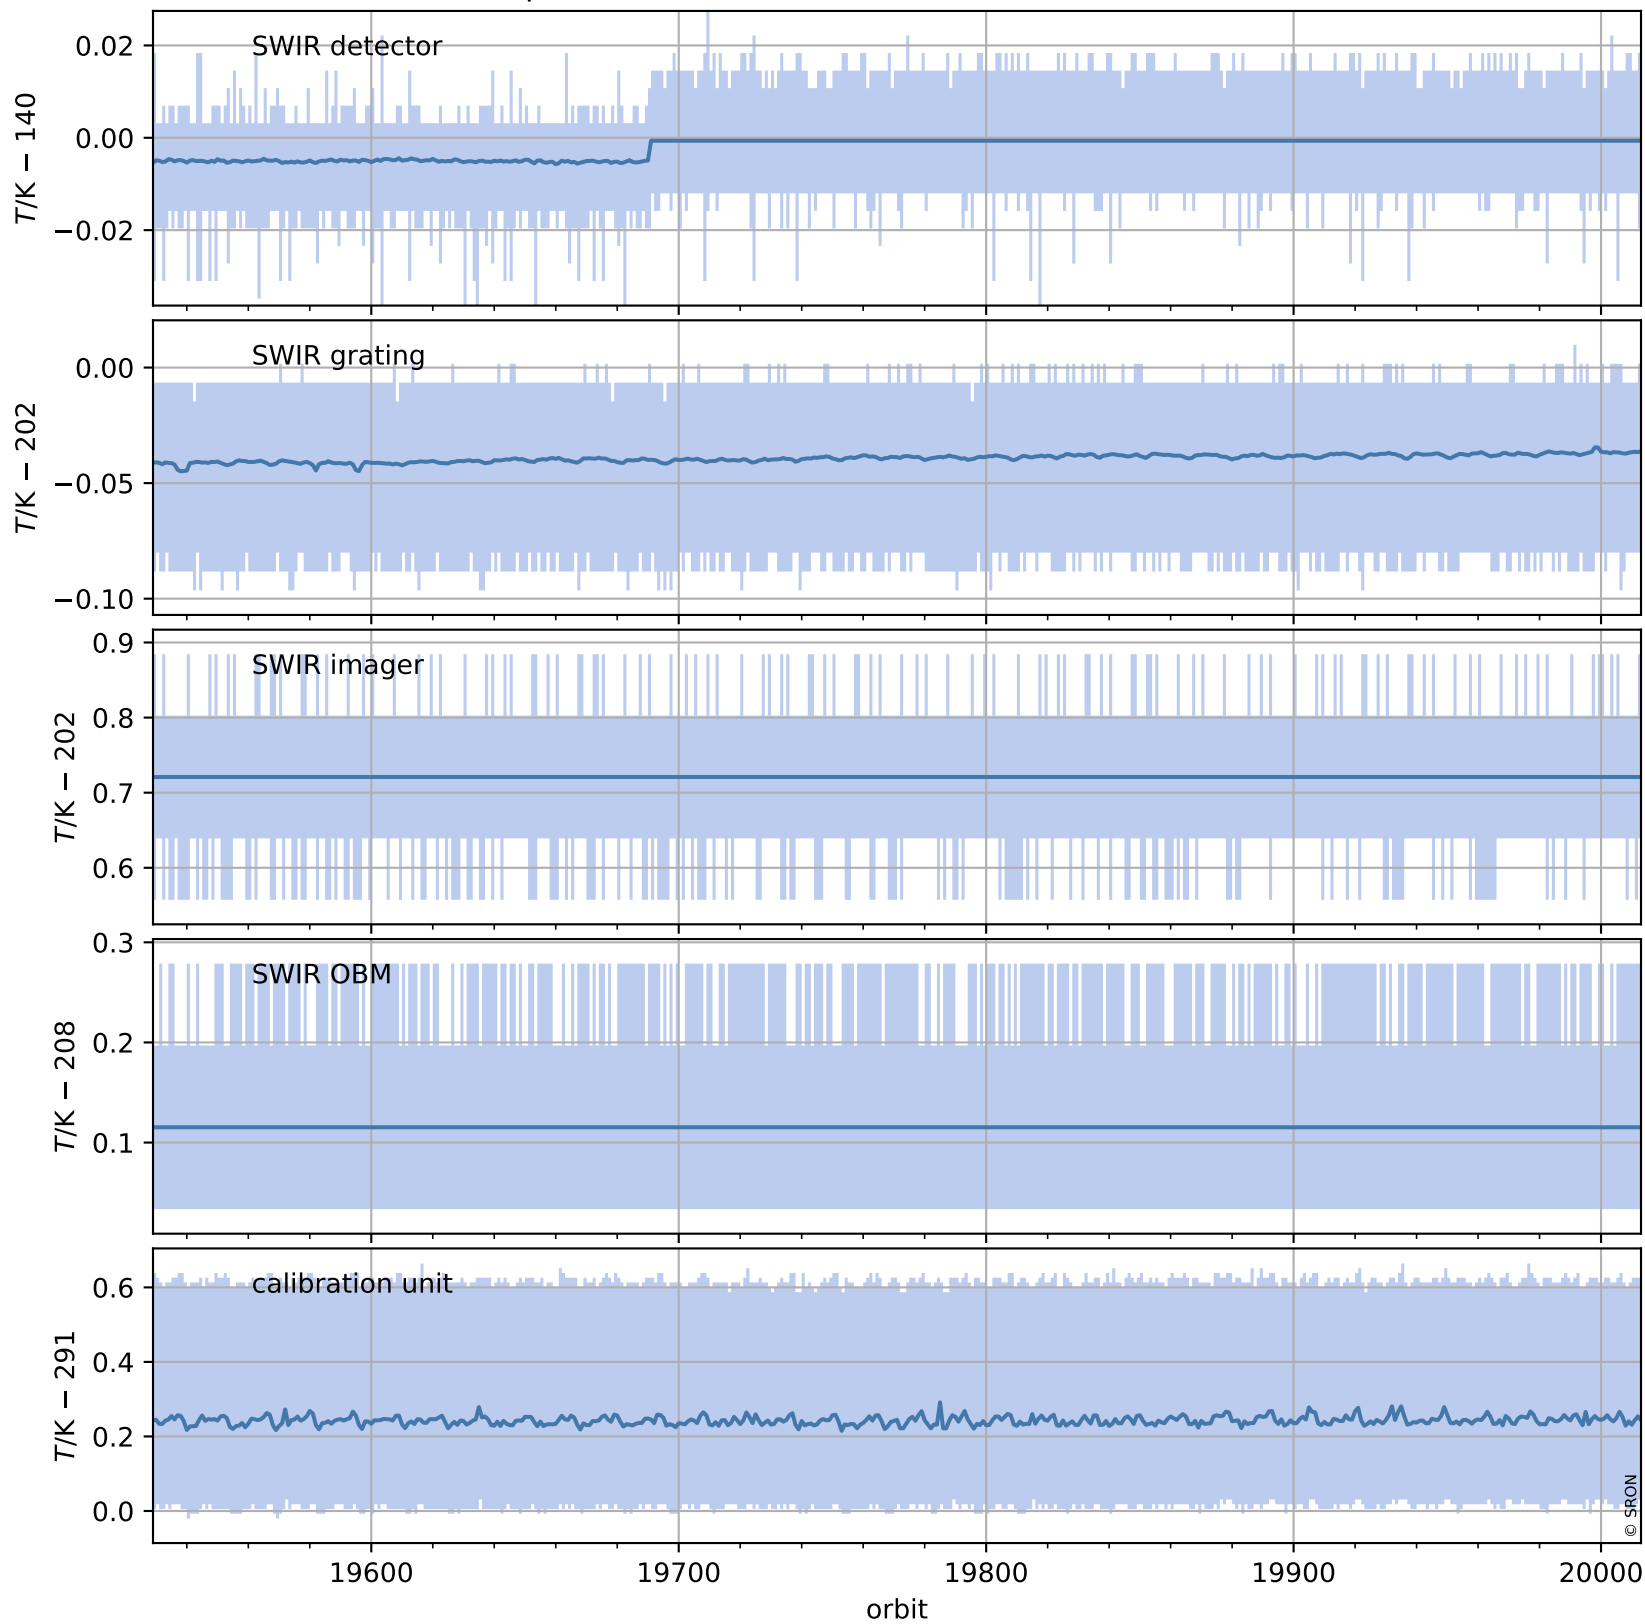

Tropomi SWIR housekeeping data

orbits : [19999, 20013]
coverage : 2021-08-23 / 2021-08-24
created : 2023-08-21T09:16:43

Temperature of sensors relevant for SWIR (one day)

Tropomi SWIR housekeeping data

orbits : [19529, 20013]
coverage : 2021-07-20 / 2021-08-24
created : 2023-08-21T09:16:43

Temperature of sensors relevant for SWIR (last month)

Tropomi SWIR housekeeping data

orbits : [19999, 20013]
coverage : 2021-08-23 / 2021-08-24
created : 2023-08-21T09:16:44

Current and duty cycle of 3 heaters relevant for SWIR (one day)

Tropomi SWIR housekeeping data

orbits : [19529, 20013]
coverage : 2021-07-20 / 2021-08-24
created : 2023-08-21T09:16:44

Current and duty cycle of 3 heaters relevant for SWIR (last month)

Tropomi SWIR housekeeping data

orbits : [19999, 20013]
coverage : 2021-08-23 / 2021-08-24
created : 2023-08-21T09:16:44

Temperature of sensors at the SWIR front-end electronics (one day)

Tropomi SWIR housekeeping data

orbits : [19529, 20013]
coverage : 2021-07-20 / 2021-08-24
created : 2023-08-21T09:16:45