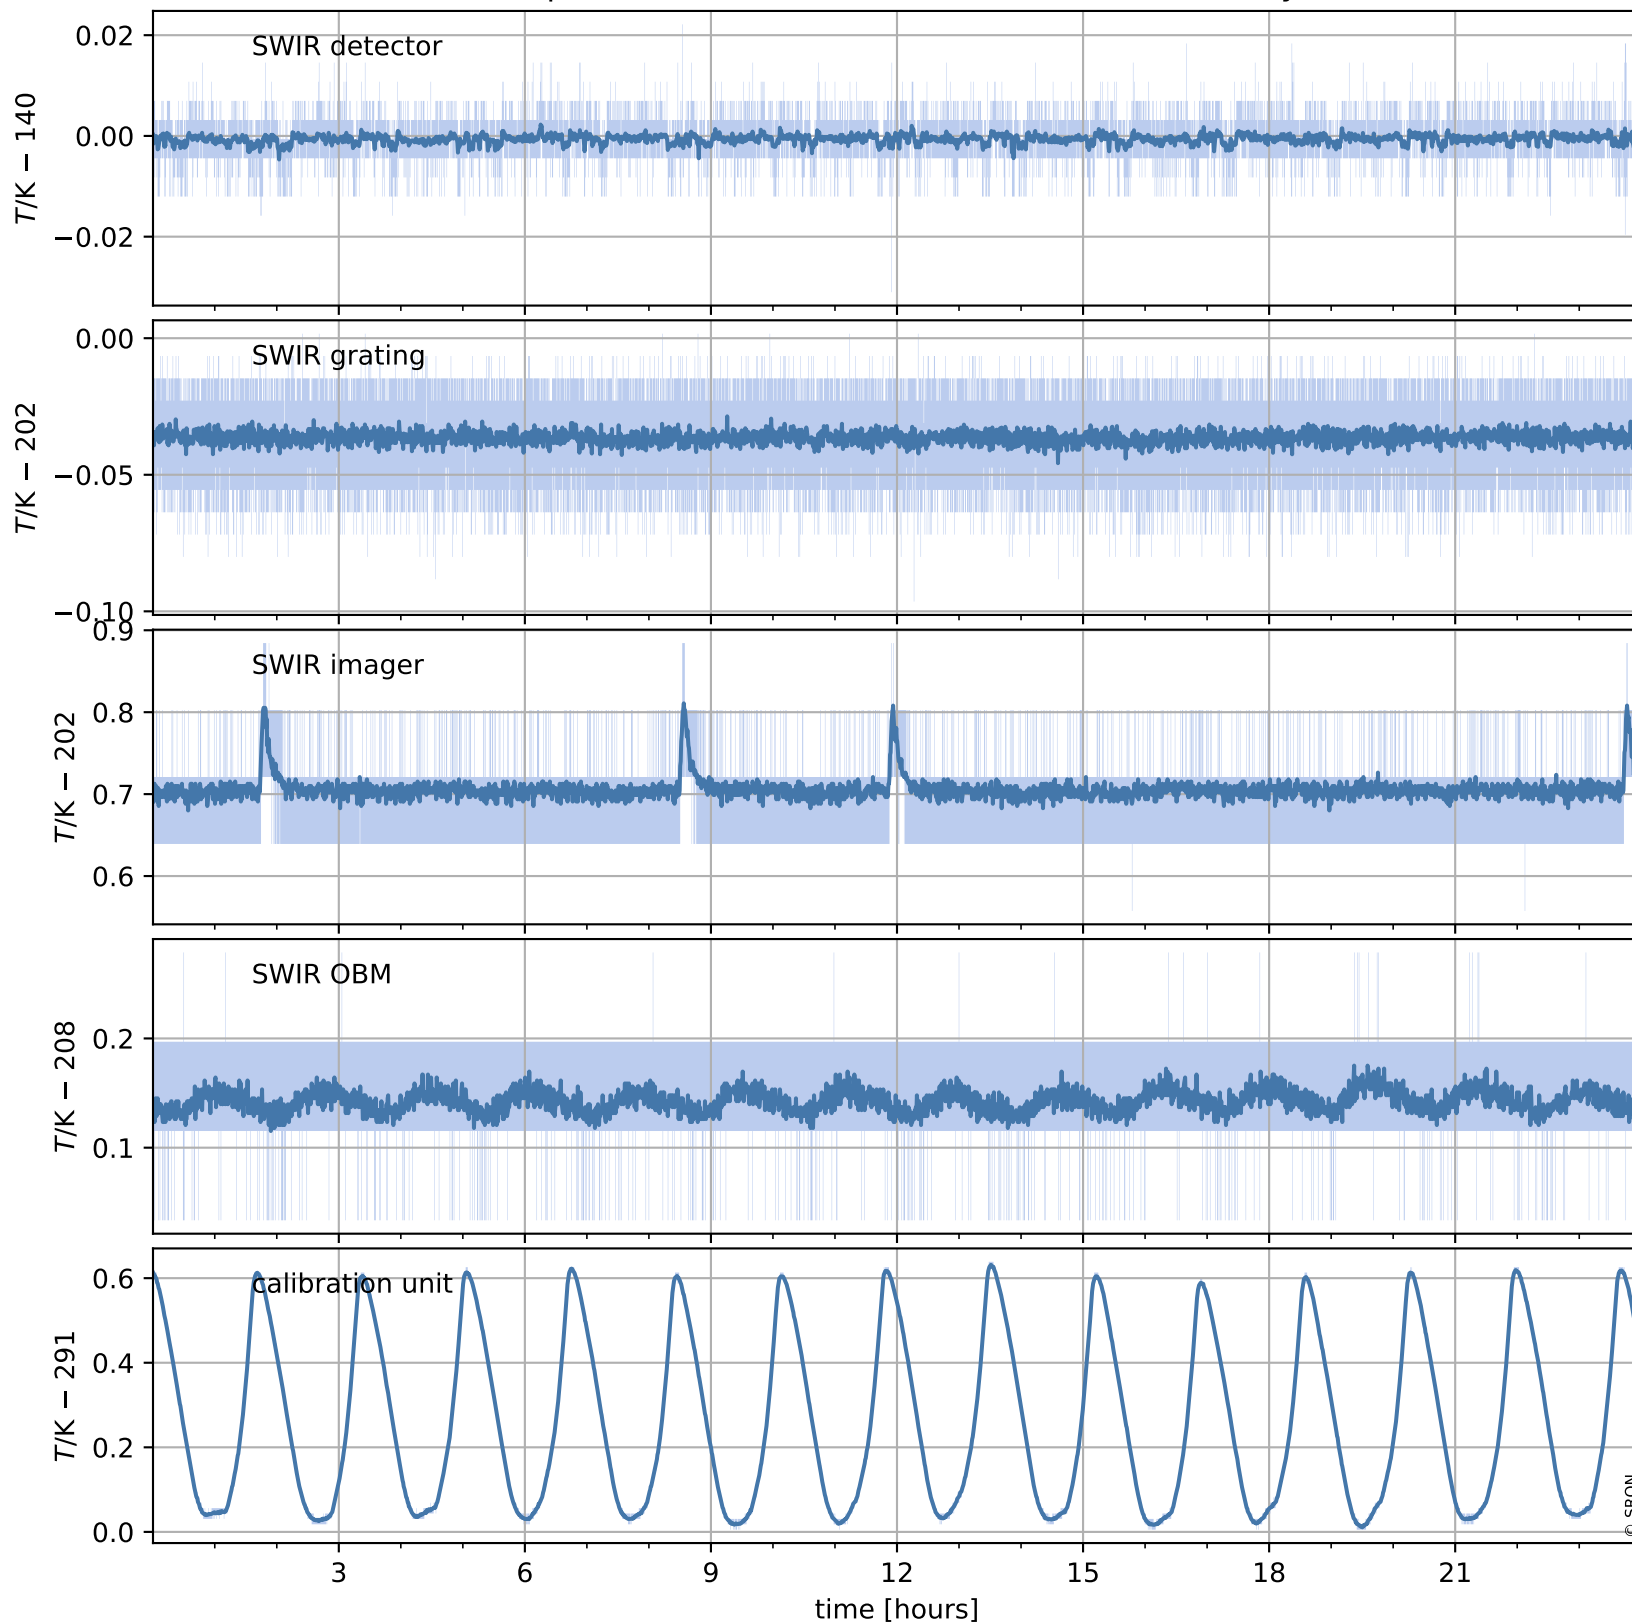

Tropomi SWIR housekeeping data

orbits : [19999, 20013]
coverage : 2021-08-23 / 2021-08-24
created : 2023-08-21T09:16:43

Temperature of sensors relevant for SWIR (one day)

Tropomi SWIR housekeeping data

orbits : [19529, 20013]
coverage : 2021-07-20 / 2021-08-24
created : 2023-08-21T09:16:43

Temperature of sensors relevant for SWIR (last month)

Tropomi SWIR housekeeping data

orbits : [19999, 20013]
coverage : 2021-08-23 / 2021-08-24
created : 2023-08-21T09:16:44

Current and duty cycle of 3 heaters relevant for SWIR (one day)

Tropomi SWIR housekeeping data

orbits : [19529, 20013]
coverage : 2021-07-20 / 2021-08-24
created : 2023-08-21T09:16:44

Current and duty cycle of 3 heaters relevant for SWIR (last month)

Tropomi SWIR housekeeping data

orbits : [19999, 20013]
coverage : 2021-08-23 / 2021-08-24
created : 2023-08-21T09:16:44

Temperature of sensors at the SWIR front-end electronics (one day)

Tropomi SWIR housekeeping data

orbits : [19529, 20013]
coverage : 2021-07-20 / 2021-08-24
created : 2023-08-21T09:16:45