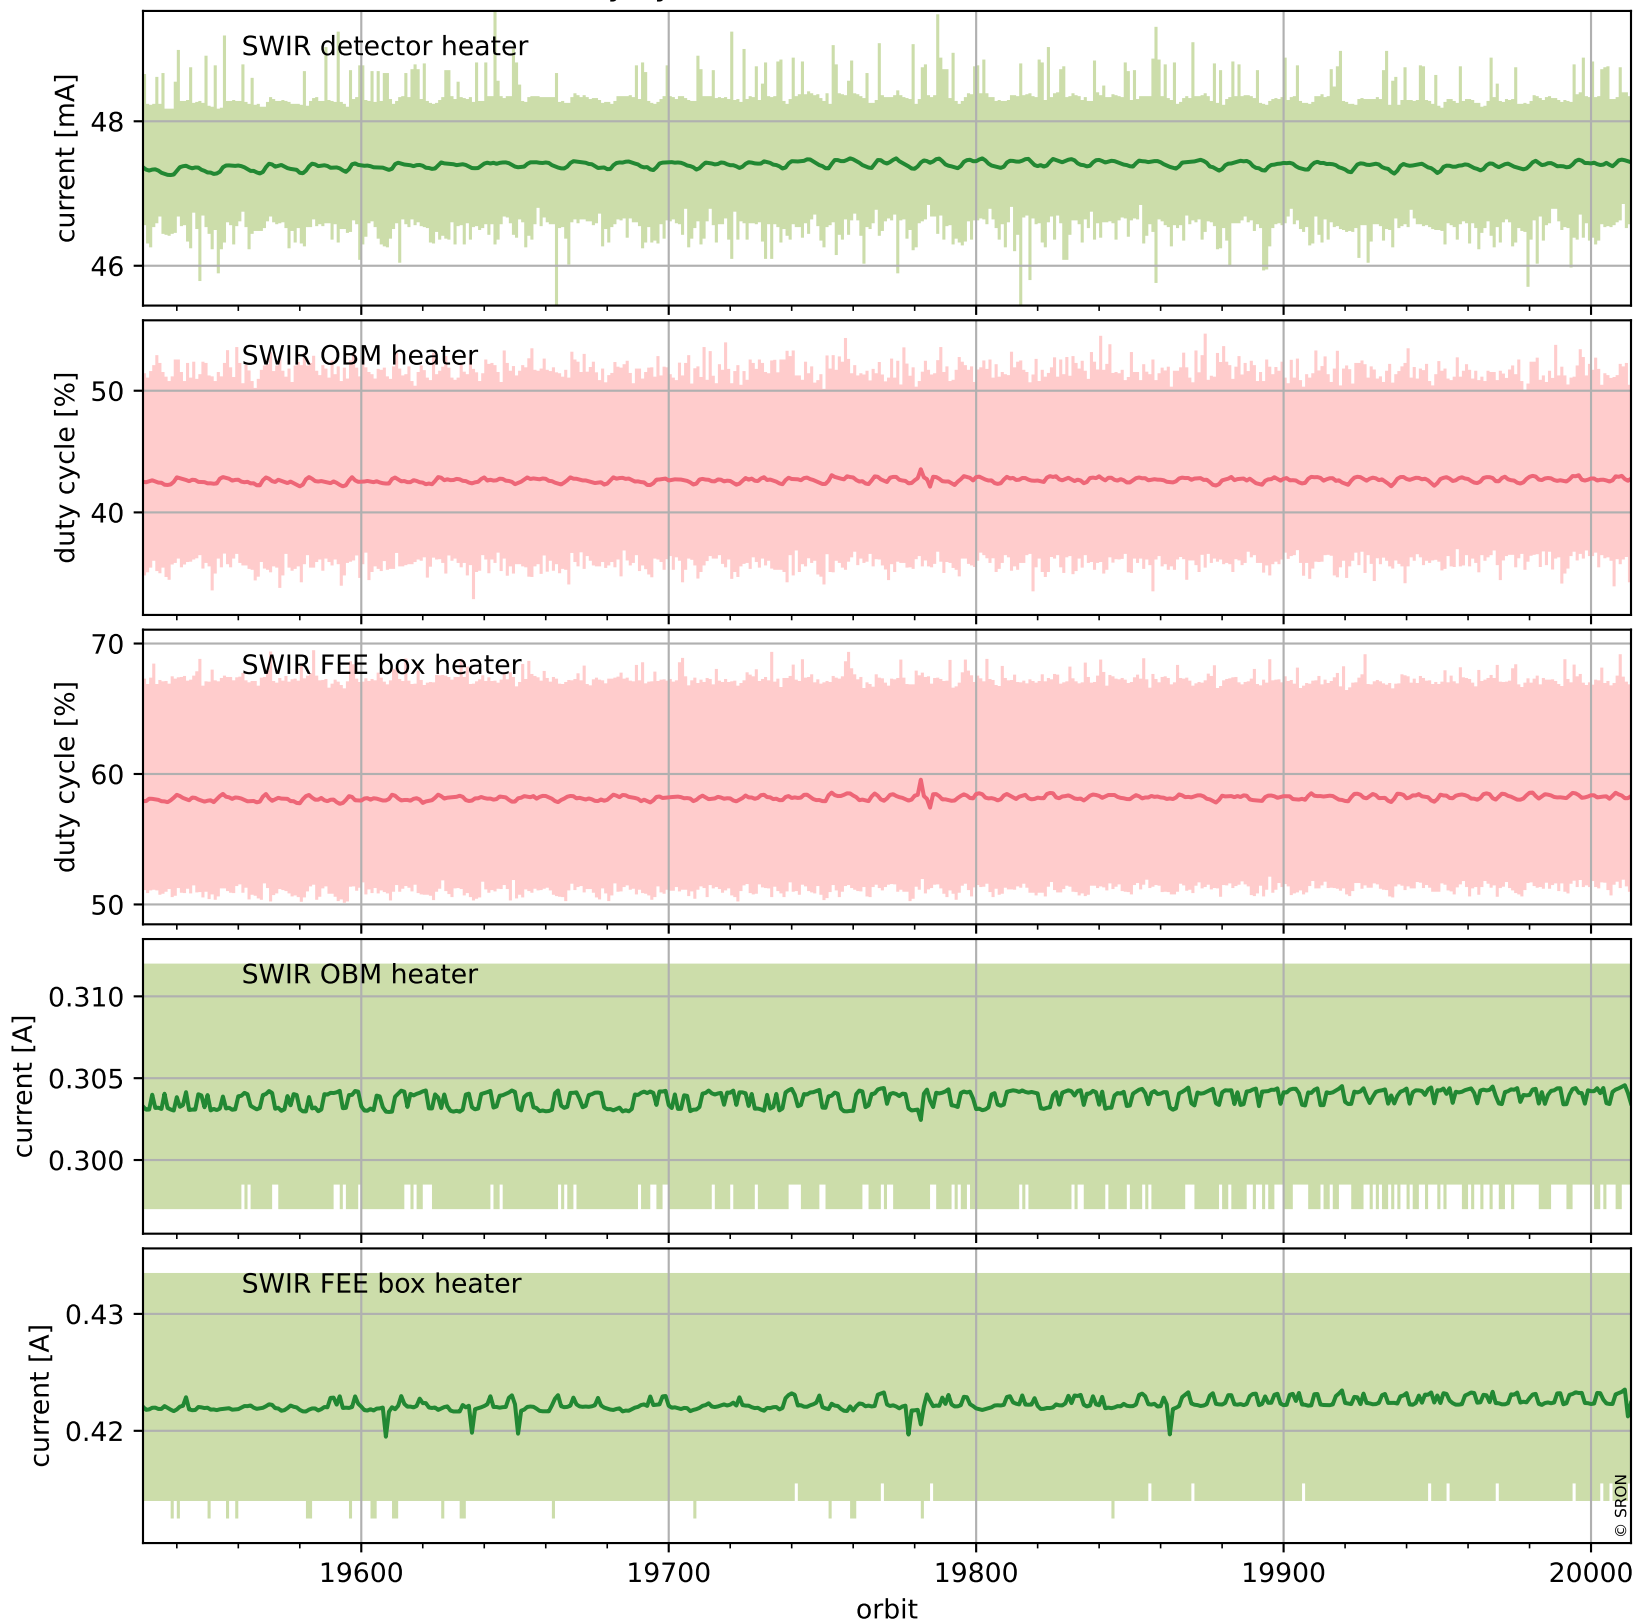

Tropomi SWIR housekeeping data

orbits : [19999, 20013]
coverage : 2021-08-23 / 2021-08-24
created : 2023-08-21T09:16:43

Temperature of sensors relevant for SWIR (one day)

Tropomi SWIR housekeeping data

orbits : [19529, 20013]
coverage : 2021-07-20 / 2021-08-24
created : 2023-08-21T09:16:43

Temperature of sensors relevant for SWIR (last month)

Tropomi SWIR housekeeping data

orbits : [19999, 20013]
coverage : 2021-08-23 / 2021-08-24
created : 2023-08-21T09:16:44

Current and duty cycle of 3 heaters relevant for SWIR (one day)

Tropomi SWIR housekeeping data

orbits : [19529, 20013]
coverage : 2021-07-20 / 2021-08-24
created : 2023-08-21T09:16:44

Current and duty cycle of 3 heaters relevant for SWIR (last month)

Tropomi SWIR housekeeping data

orbits : [19999, 20013]
coverage : 2021-08-23 / 2021-08-24
created : 2023-08-21T09:16:44

Temperature of sensors at the SWIR front-end electronics (one day)

Tropomi SWIR housekeeping data

orbits : [19529, 20013]
coverage : 2021-07-20 / 2021-08-24
created : 2023-08-21T09:16:45