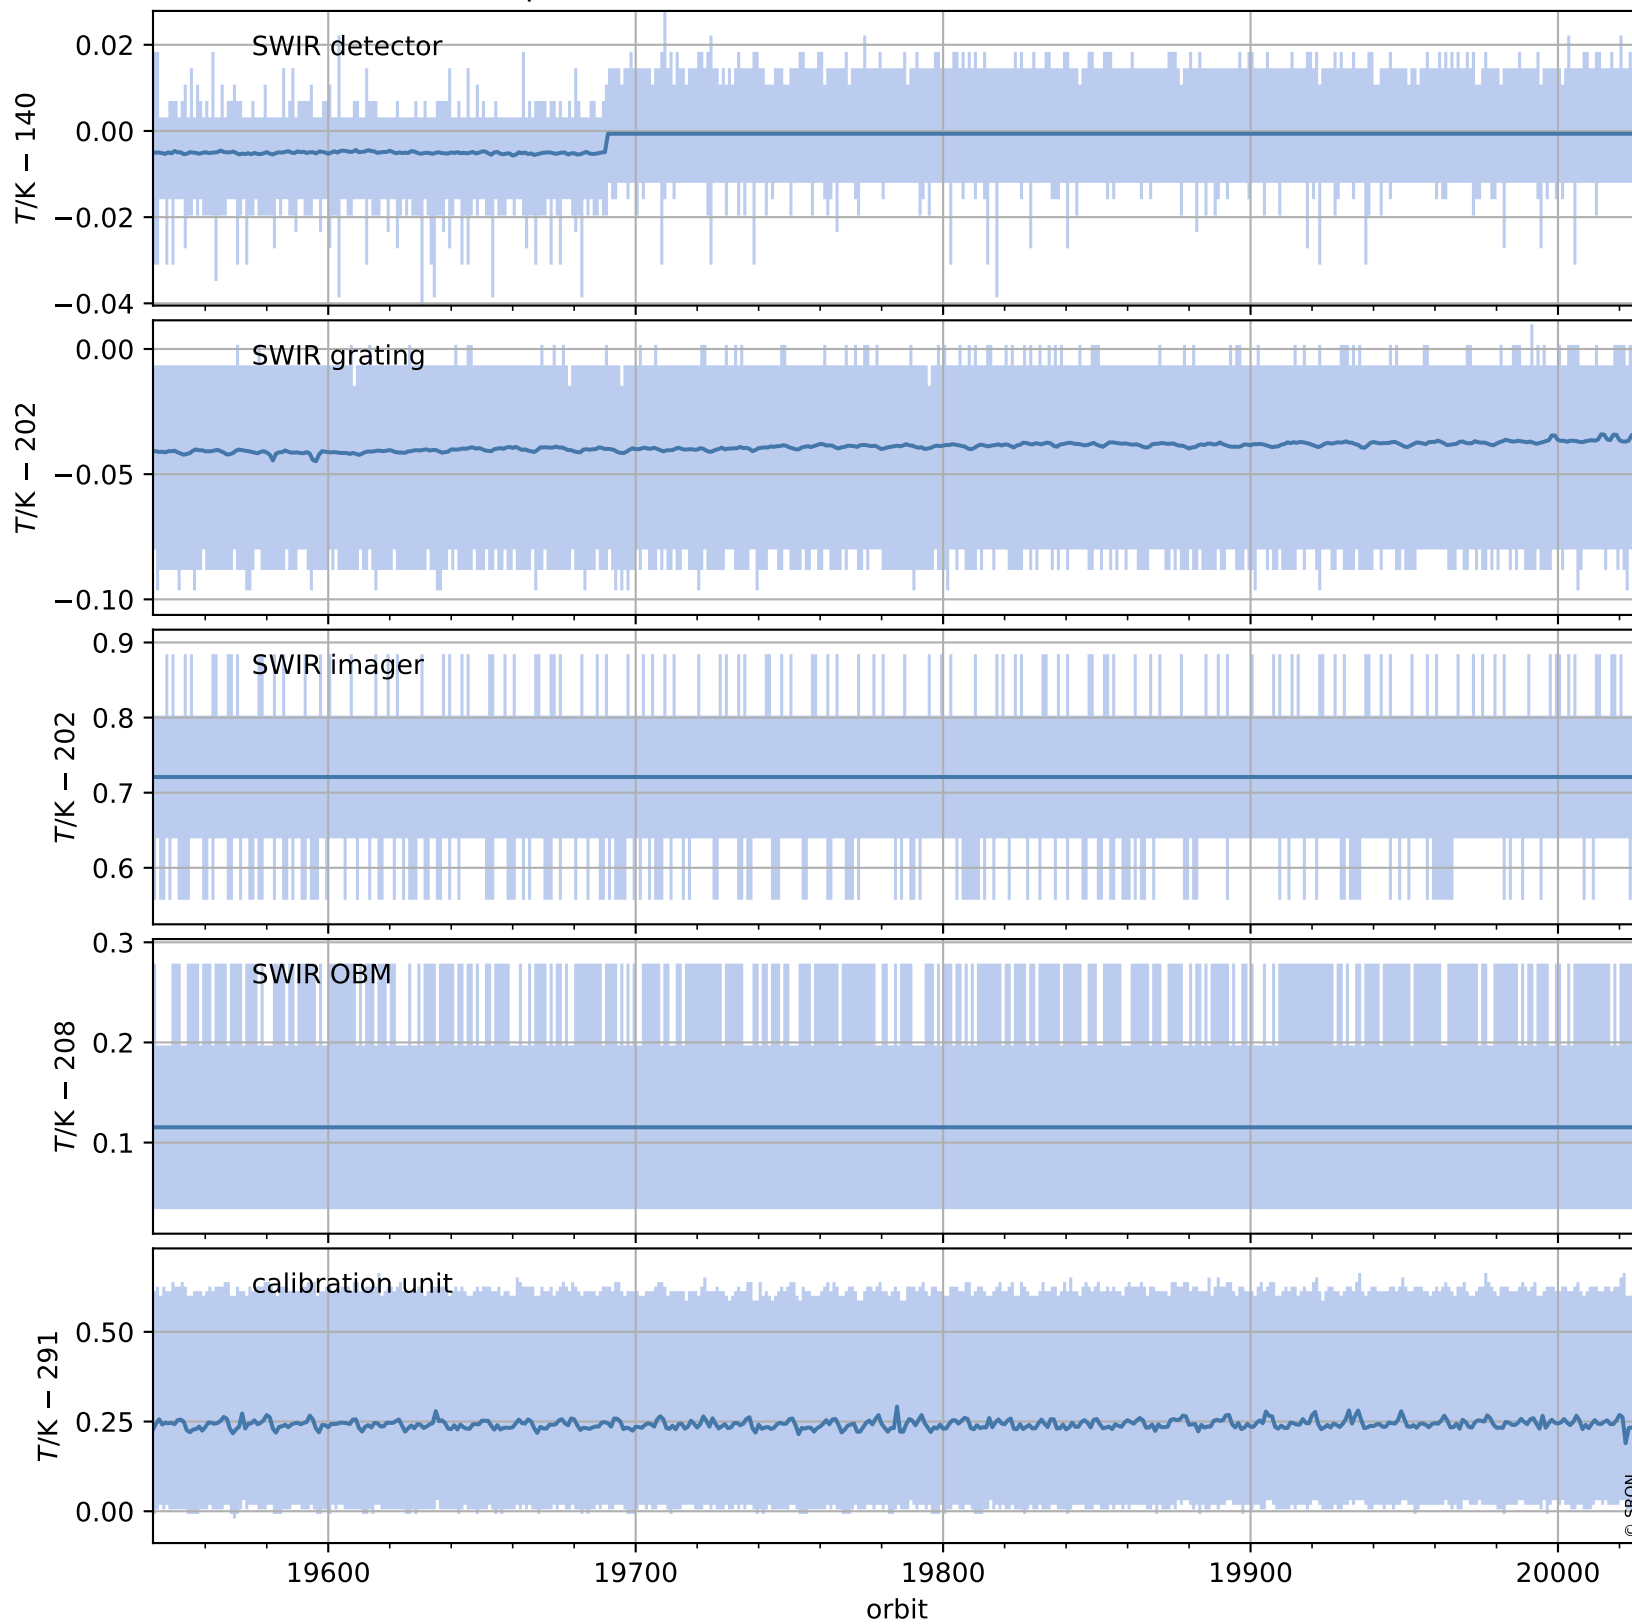

# Tropomi SWIR housekeeping data

orbits : [20014, 20027]  
coverage : 2021-08-24 / 2021-08-25  
created : 2023-08-21T09:16:45

## Temperature of sensors relevant for SWIR (one day)

# Tropomi SWIR housekeeping data

orbits : [19543, 20027]  
coverage : 2021-07-21 / 2021-08-25  
created : 2023-08-21T09:16:46

## Temperature of sensors relevant for SWIR (last month)