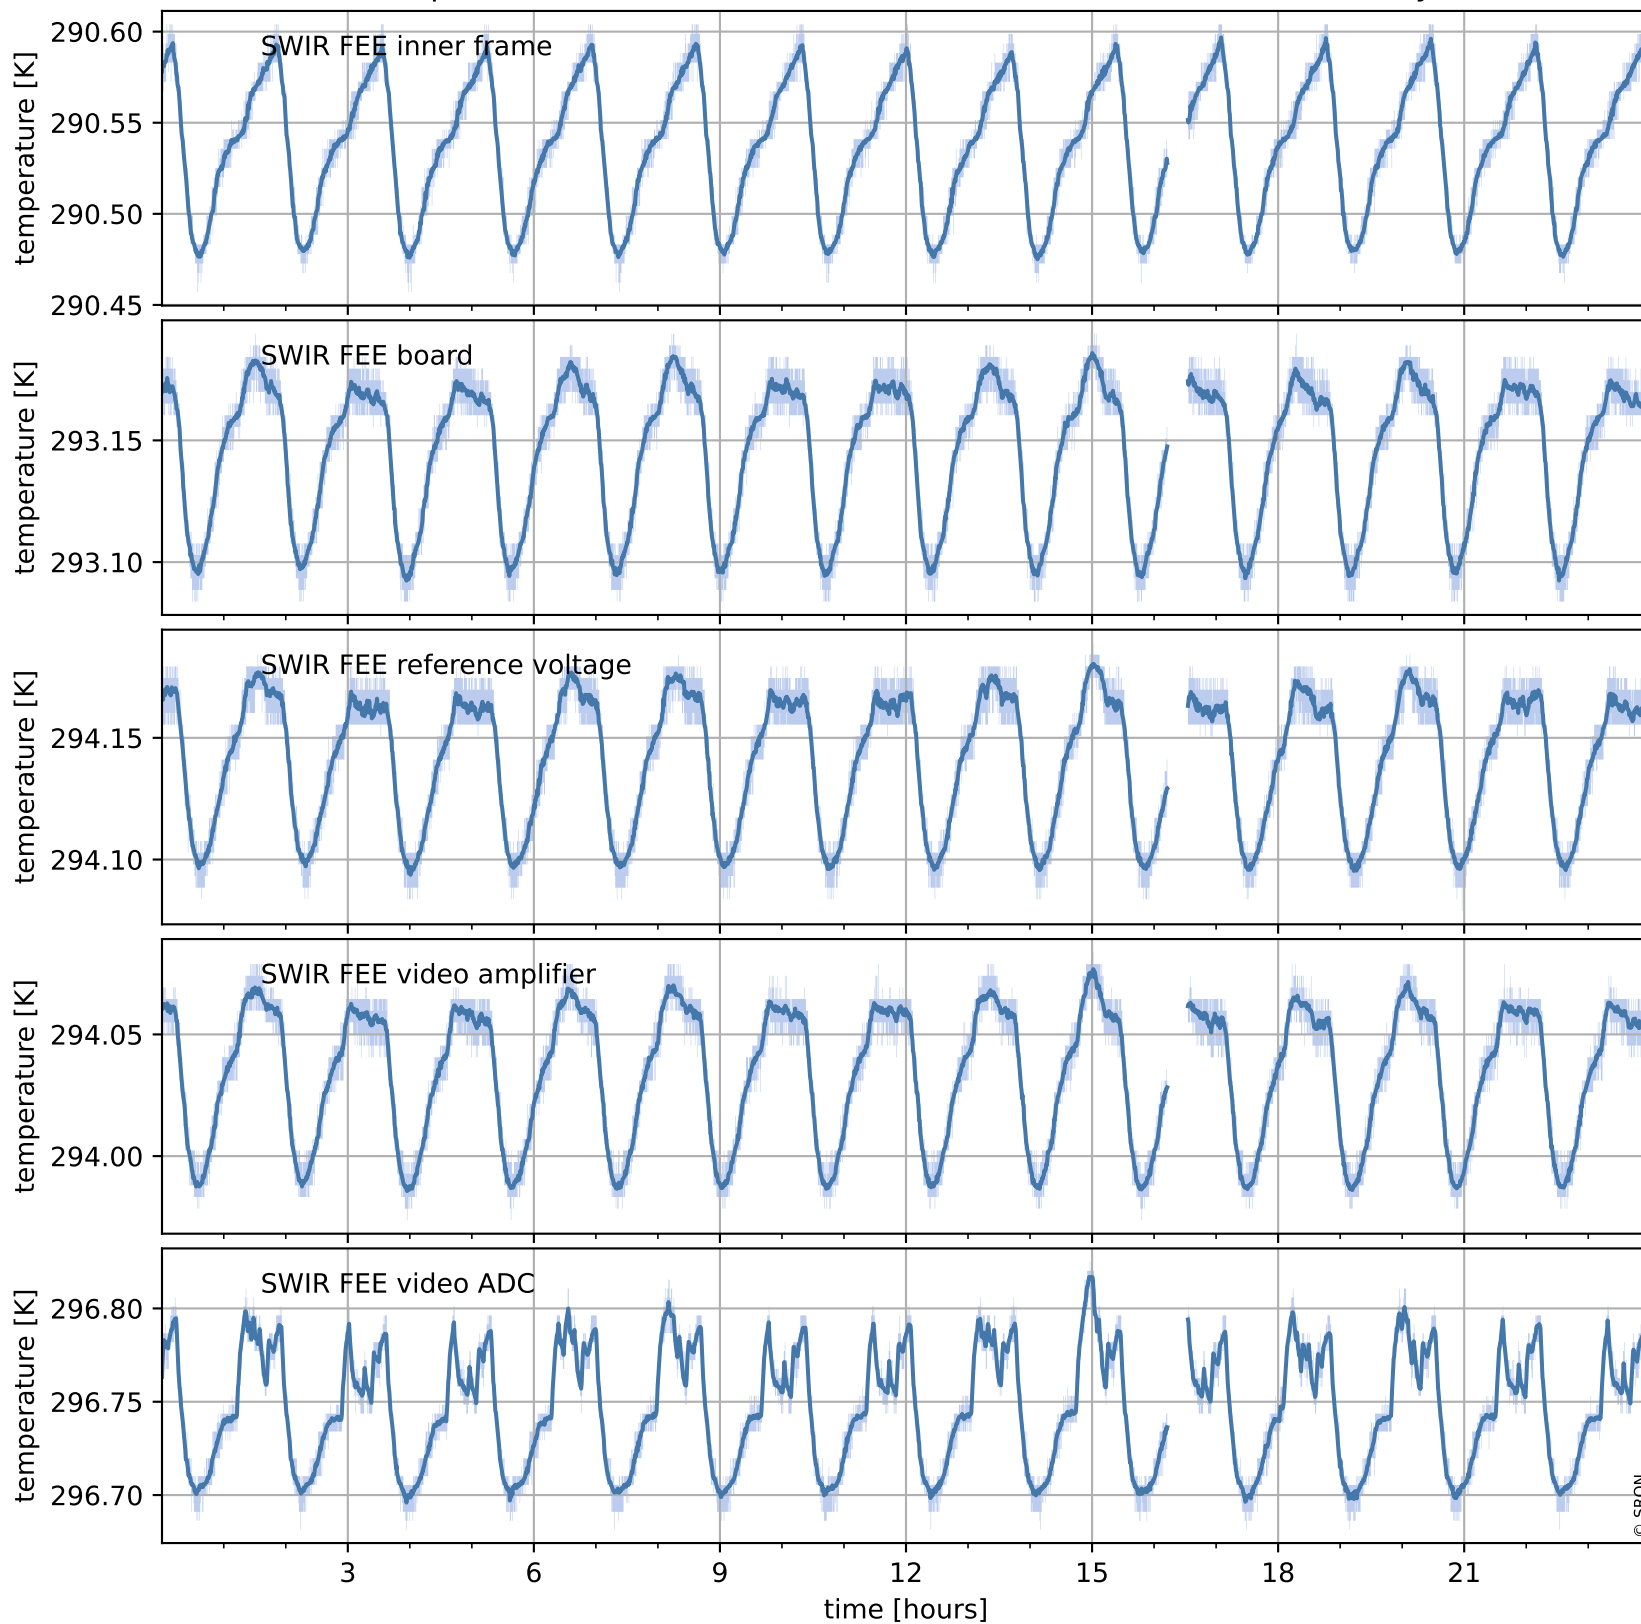

Tropomi SWIR housekeeping data

orbits : [20014, 20027]
coverage : 2021-08-24 / 2021-08-25
created : 2023-08-21T09:16:47

Temperature of sensors at the SWIR front-end electronics (one day)