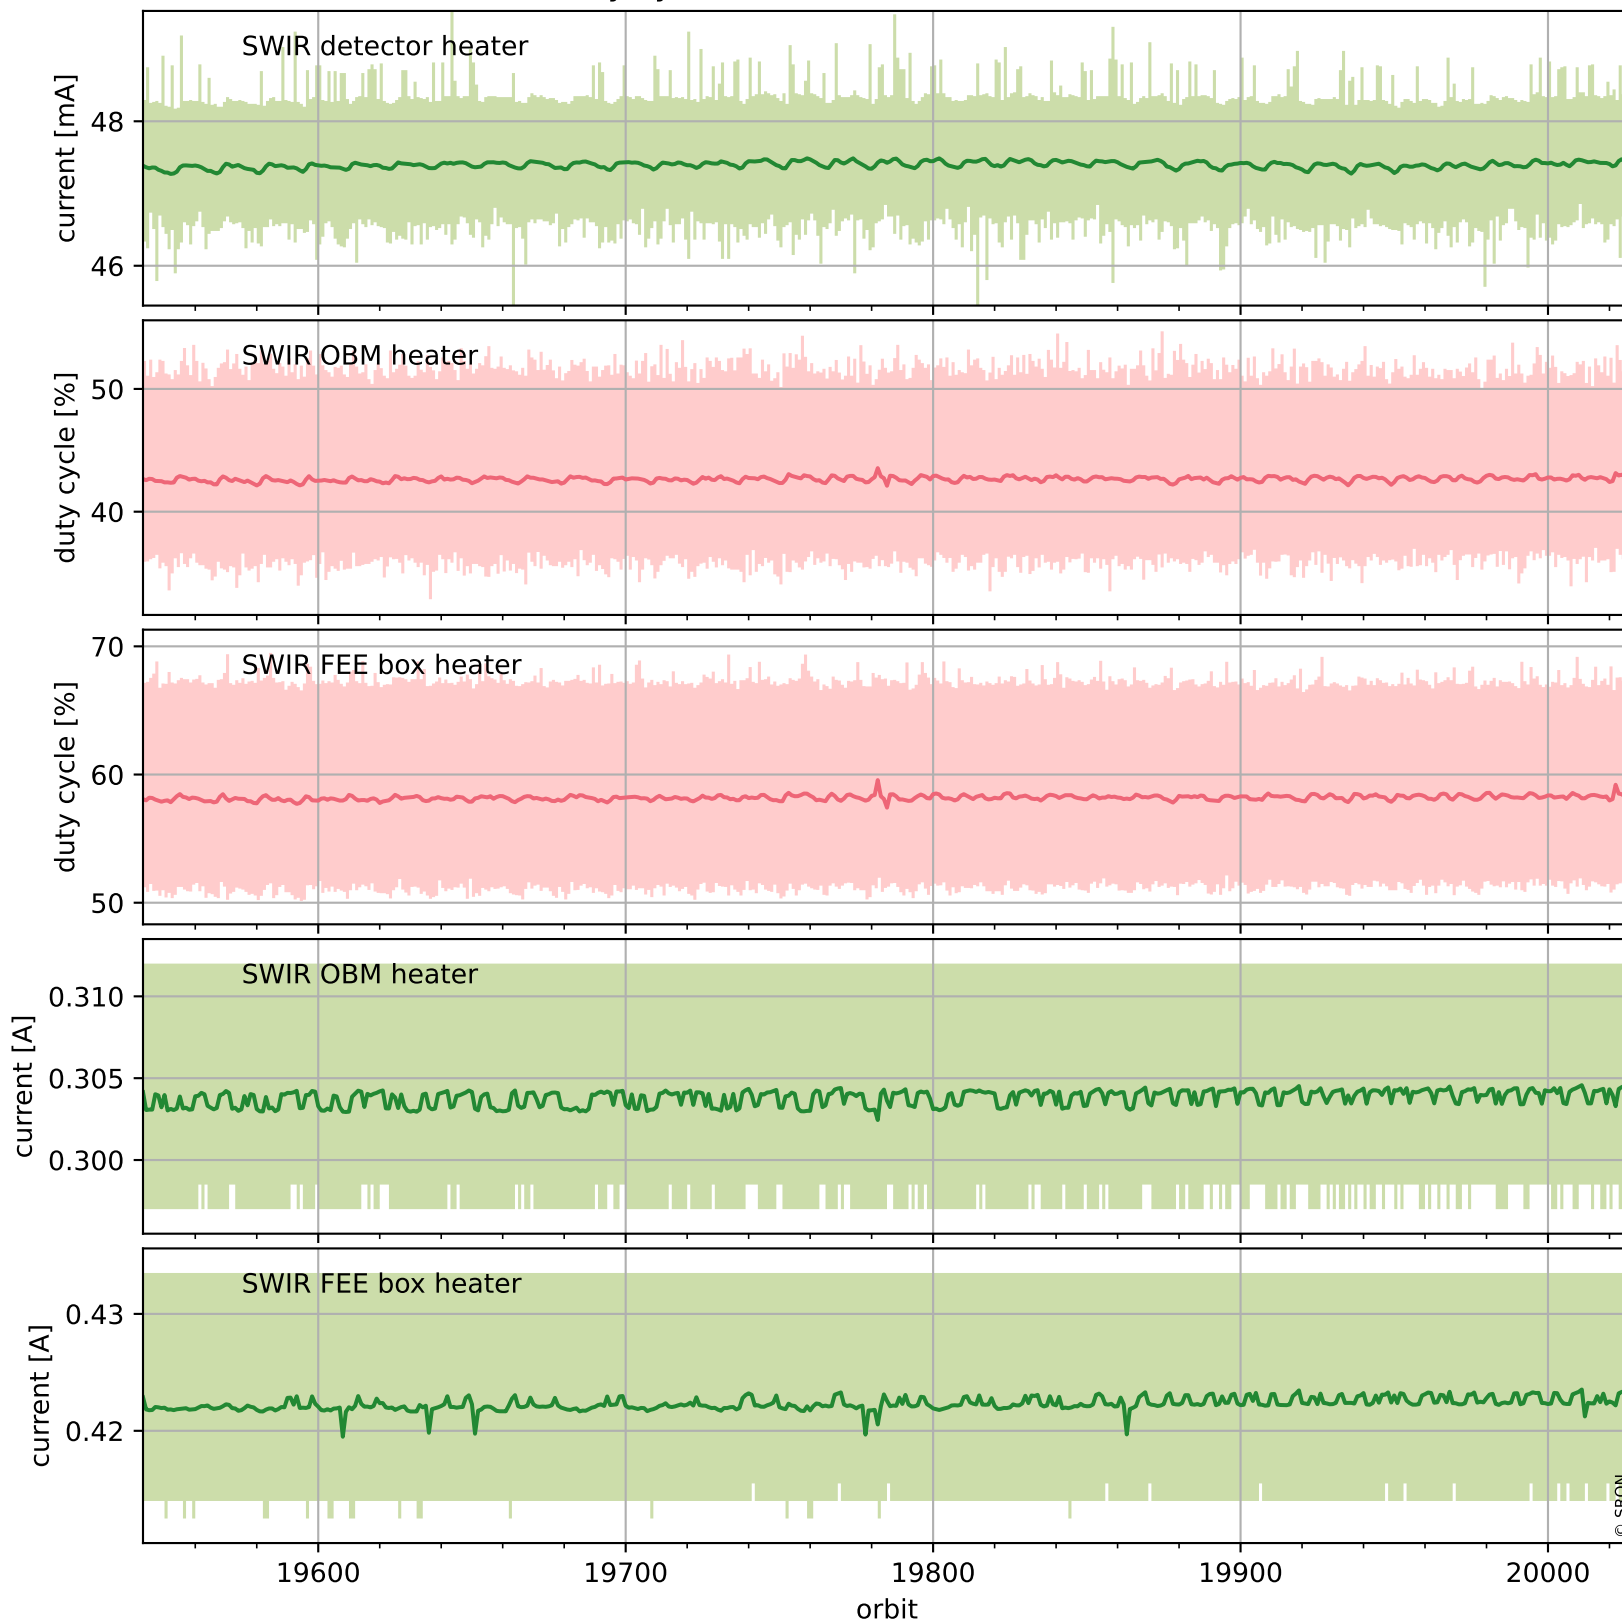

Tropomi SWIR housekeeping data

orbits : [19543, 20027]
coverage : 2021-07-21 / 2021-08-25
created : 2023-08-21T09:16:46

Current and duty cycle of 3 heaters relevant for SWIR (last month)