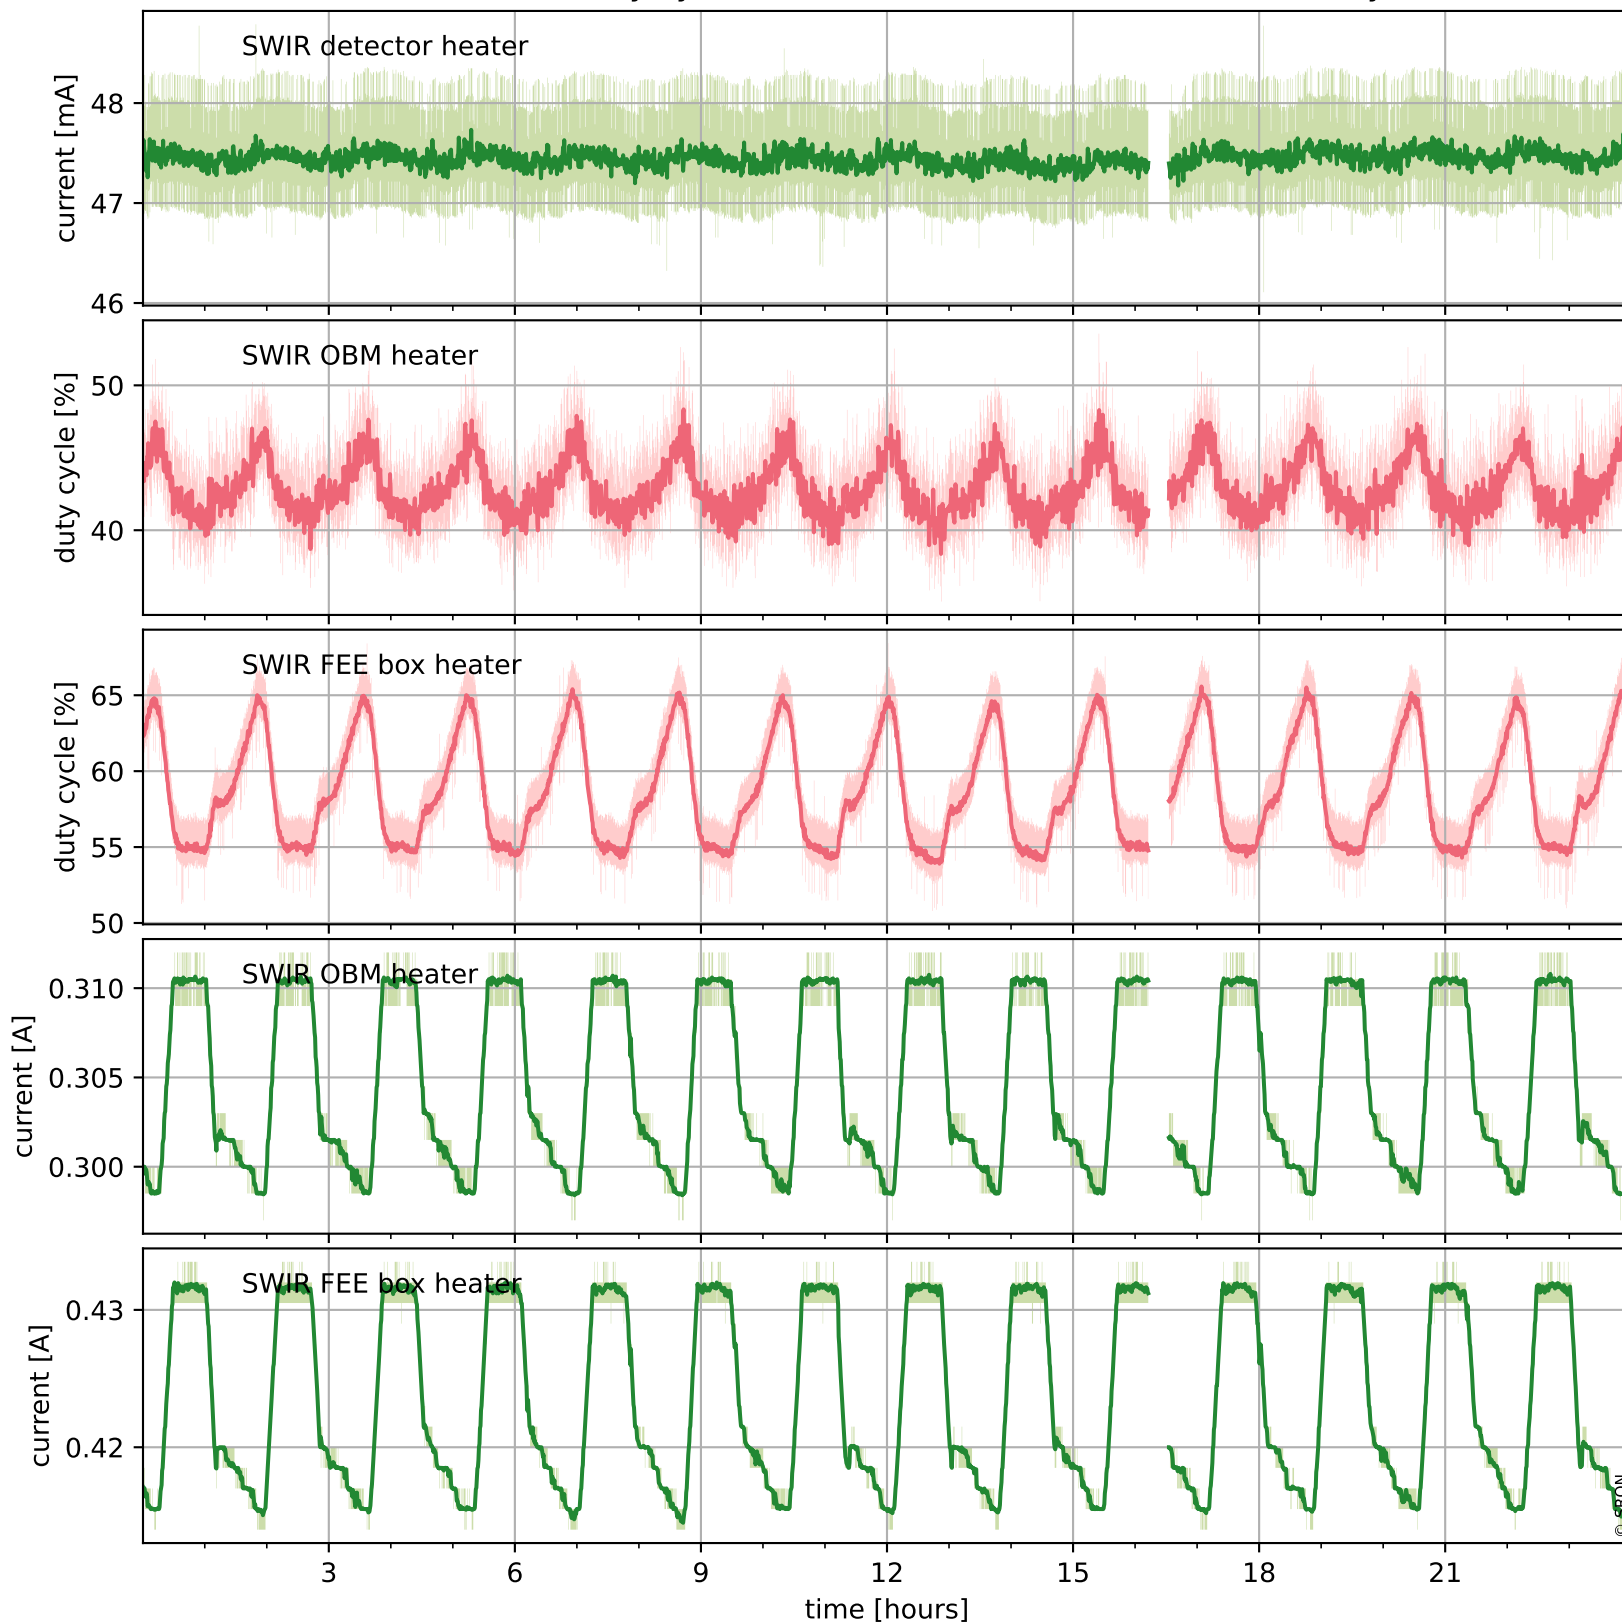

Tropomi SWIR housekeeping data

orbits : [20014, 20027]
coverage : 2021-08-24 / 2021-08-25
created : 2023-08-21T09:16:46

Current and duty cycle of 3 heaters relevant for SWIR (one day)