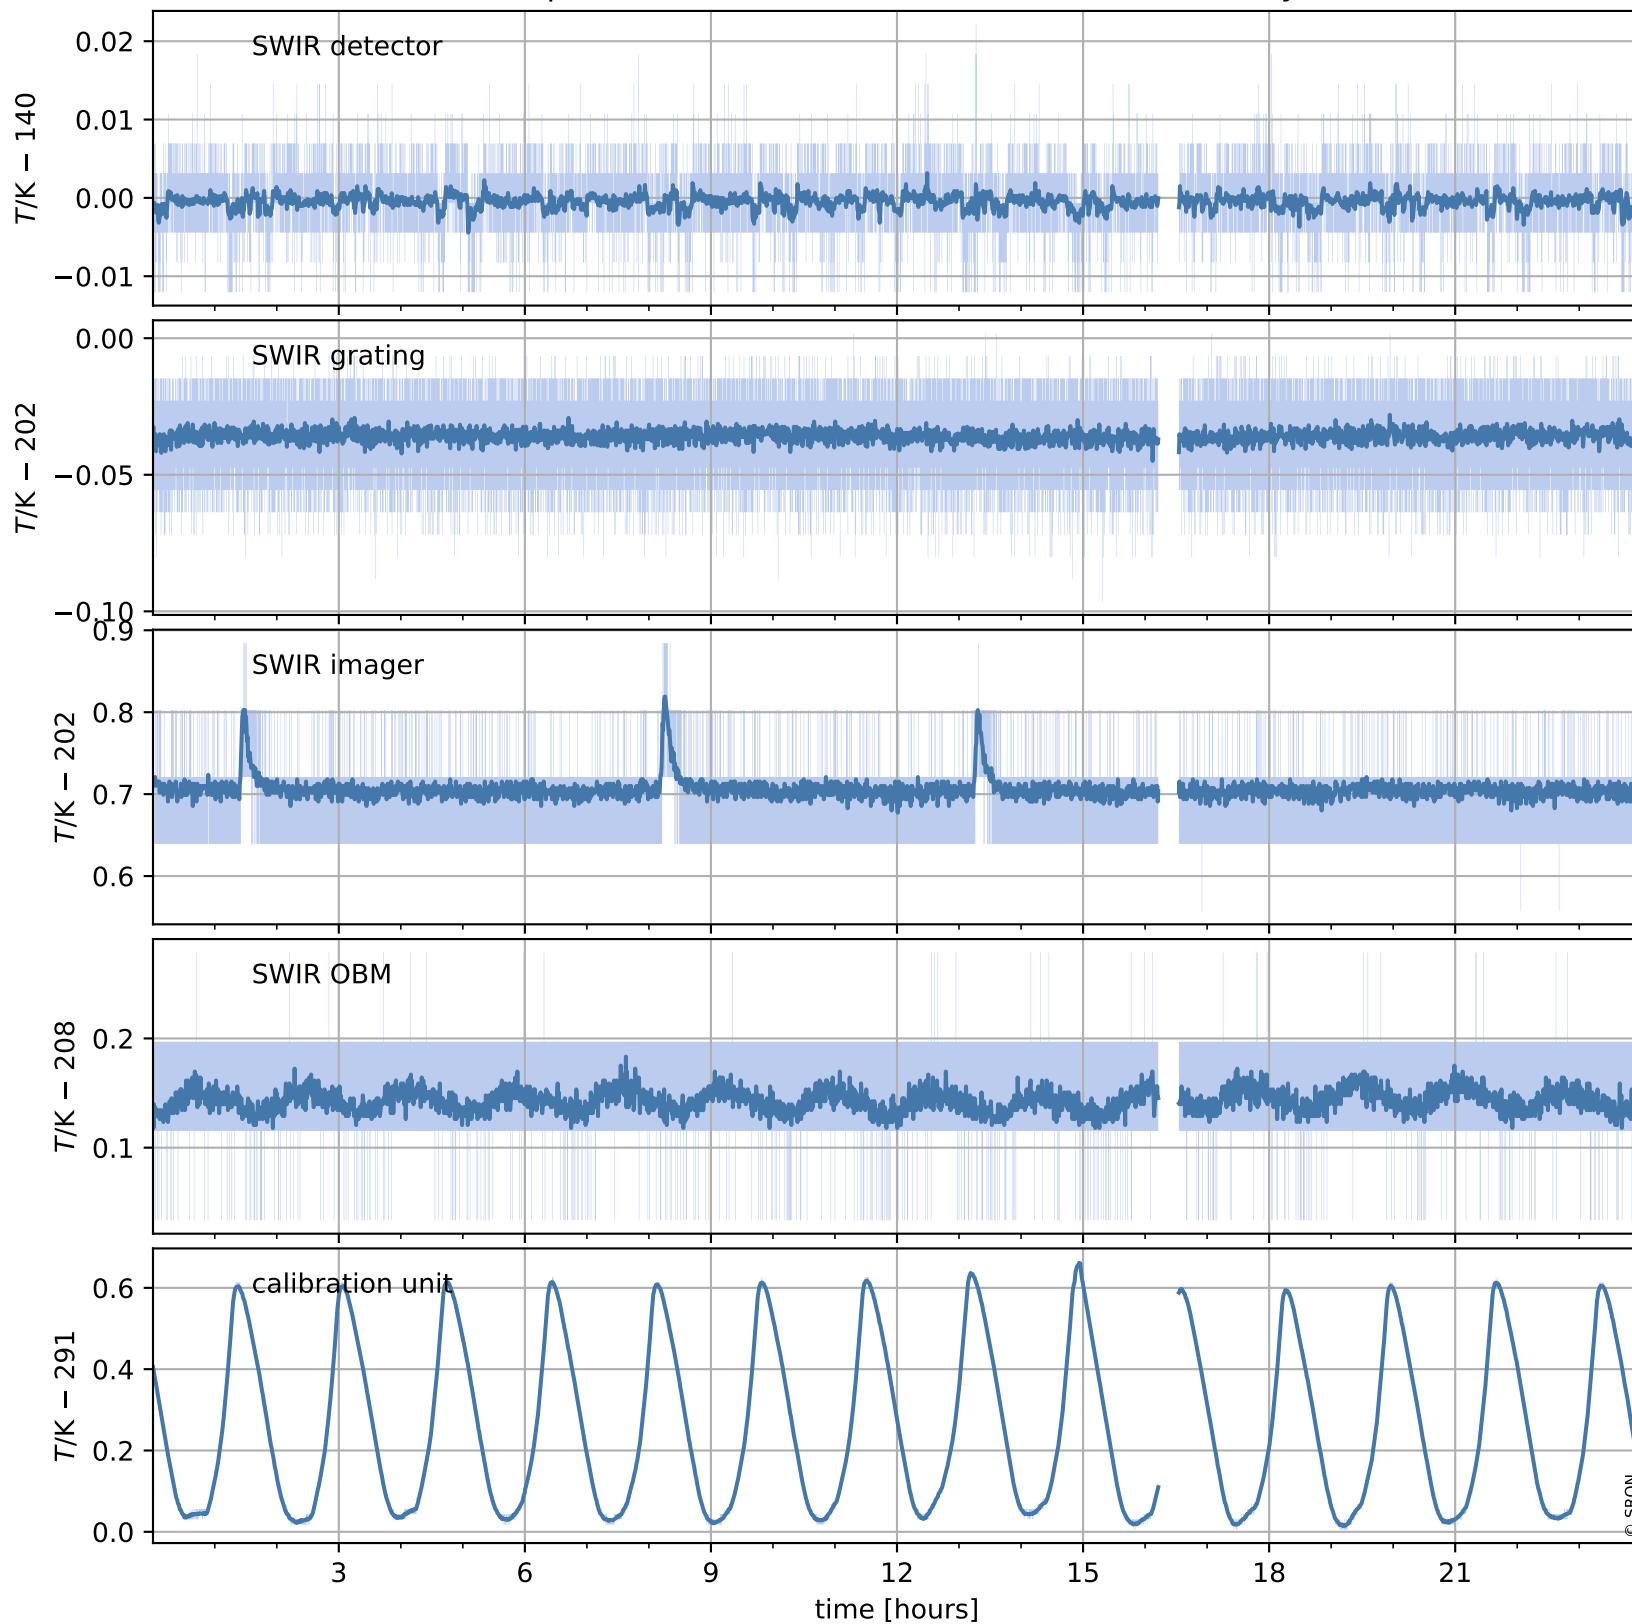

# Tropomi SWIR housekeeping data

orbits : [20014, 20027]  
coverage : 2021-08-24 / 2021-08-25  
created : 2023-08-21T09:16:45

## Temperature of sensors relevant for SWIR (one day)

## Temperature of sensors relevant for SWIR (last month)