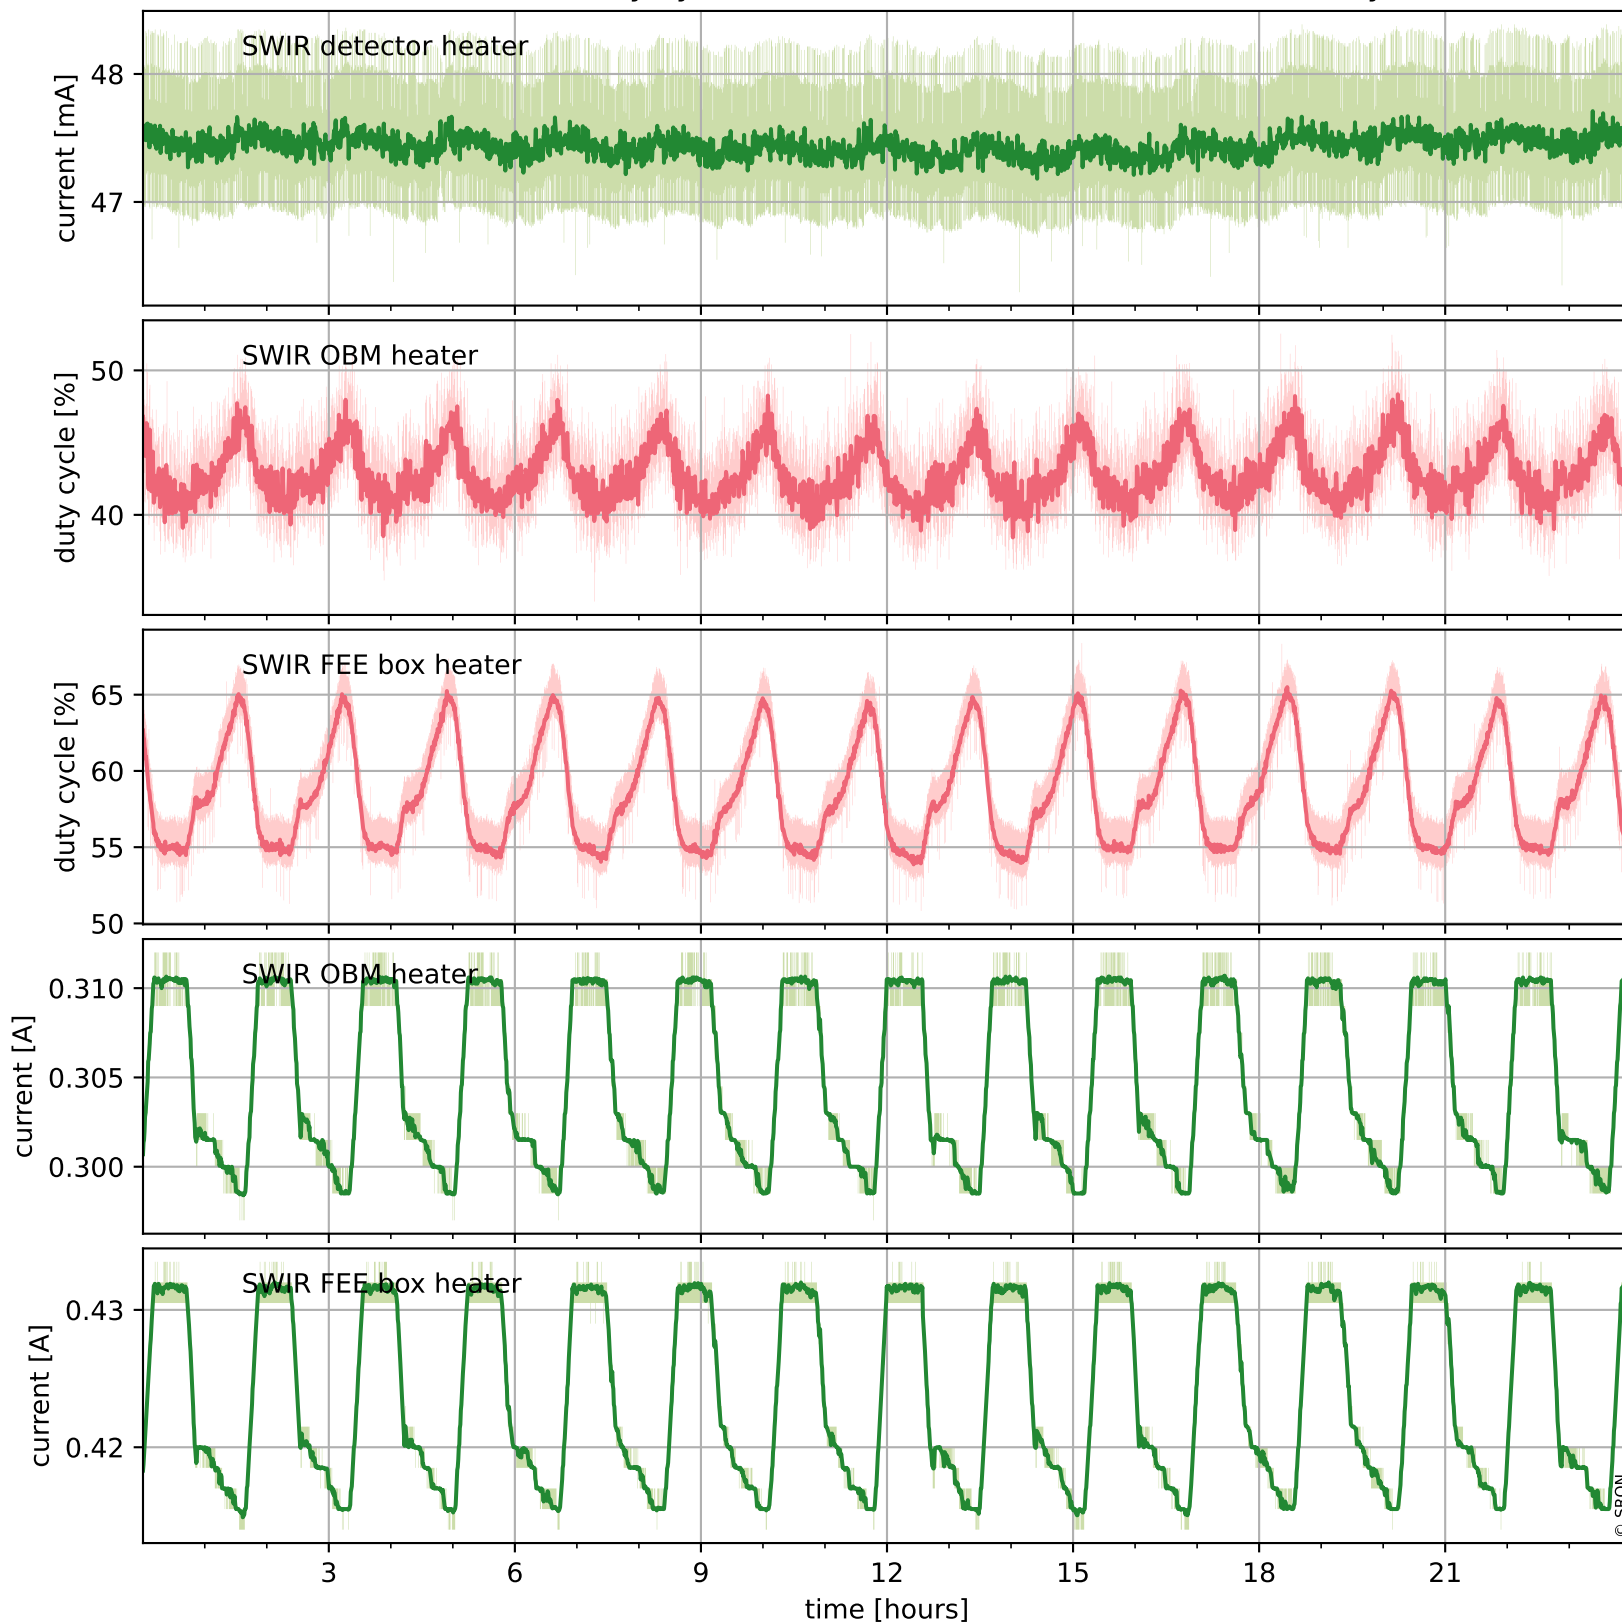

Tropomi SWIR housekeeping data

orbits : [20028, 20041]
coverage : 2021-08-25 / 2021-08-26
created : 2023-08-21T09:16:48

Temperature of sensors relevant for SWIR (one day)

Tropomi SWIR housekeeping data

orbits : [19557, 20041]
coverage : 2021-07-22 / 2021-08-26
created : 2023-08-21T09:16:48

Temperature of sensors relevant for SWIR (last month)

Tropomi SWIR housekeeping data

orbits : [20028, 20041]
coverage : 2021-08-25 / 2021-08-26
created : 2023-08-21T09:16:48

Current and duty cycle of 3 heaters relevant for SWIR (one day)

Tropomi SWIR housekeeping data

orbits : [19557, 20041]
coverage : 2021-07-22 / 2021-08-26
created : 2023-08-21T09:16:49

Current and duty cycle of 3 heaters relevant for SWIR (last month)

Tropomi SWIR housekeeping data

orbits : [20028, 20041]
coverage : 2021-08-25 / 2021-08-26
created : 2023-08-21T09:16:49

Temperature of sensors at the SWIR front-end electronics (one day)

Tropomi SWIR housekeeping data

orbits : [19557, 20041]
coverage : 2021-07-22 / 2021-08-26
created : 2023-08-21T09:16:49