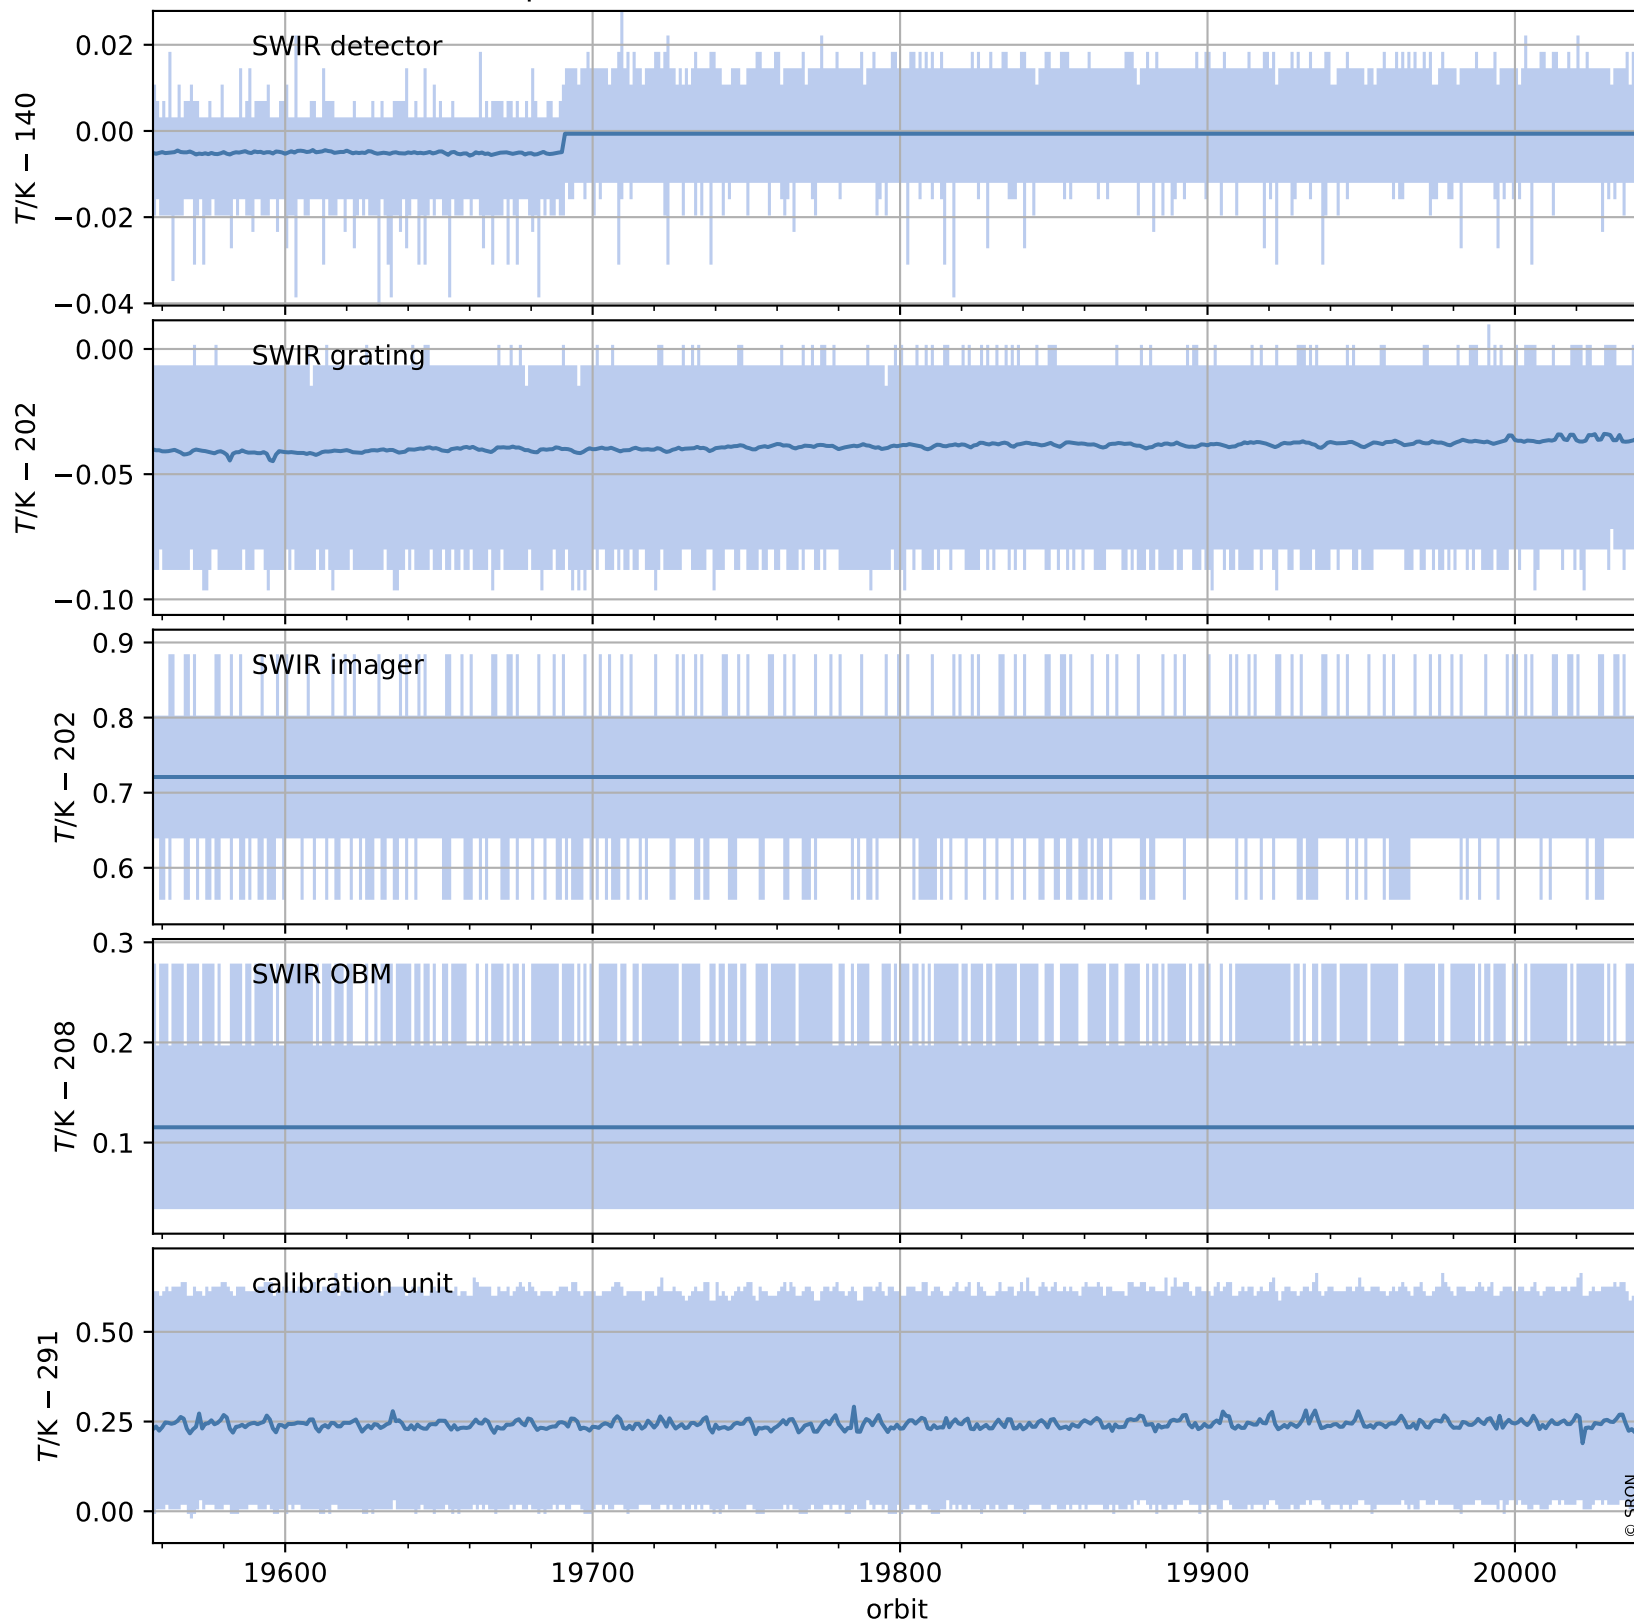

Tropomi SWIR housekeeping data

orbits : [20028, 20041]
coverage : 2021-08-25 / 2021-08-26
created : 2023-08-21T09:16:48

Temperature of sensors relevant for SWIR (one day)

Tropomi SWIR housekeeping data

orbits : [19557, 20041]
coverage : 2021-07-22 / 2021-08-26
created : 2023-08-21T09:16:48

Temperature of sensors relevant for SWIR (last month)

Tropomi SWIR housekeeping data

orbits : [20028, 20041]
coverage : 2021-08-25 / 2021-08-26
created : 2023-08-21T09:16:48

Current and duty cycle of 3 heaters relevant for SWIR (one day)

Tropomi SWIR housekeeping data

orbits : [19557, 20041]
coverage : 2021-07-22 / 2021-08-26
created : 2023-08-21T09:16:49

Current and duty cycle of 3 heaters relevant for SWIR (last month)

Tropomi SWIR housekeeping data

orbits : [20028, 20041]
coverage : 2021-08-25 / 2021-08-26
created : 2023-08-21T09:16:49

Temperature of sensors at the SWIR front-end electronics (one day)

Tropomi SWIR housekeeping data

orbits : [19557, 20041]
coverage : 2021-07-22 / 2021-08-26
created : 2023-08-21T09:16:49