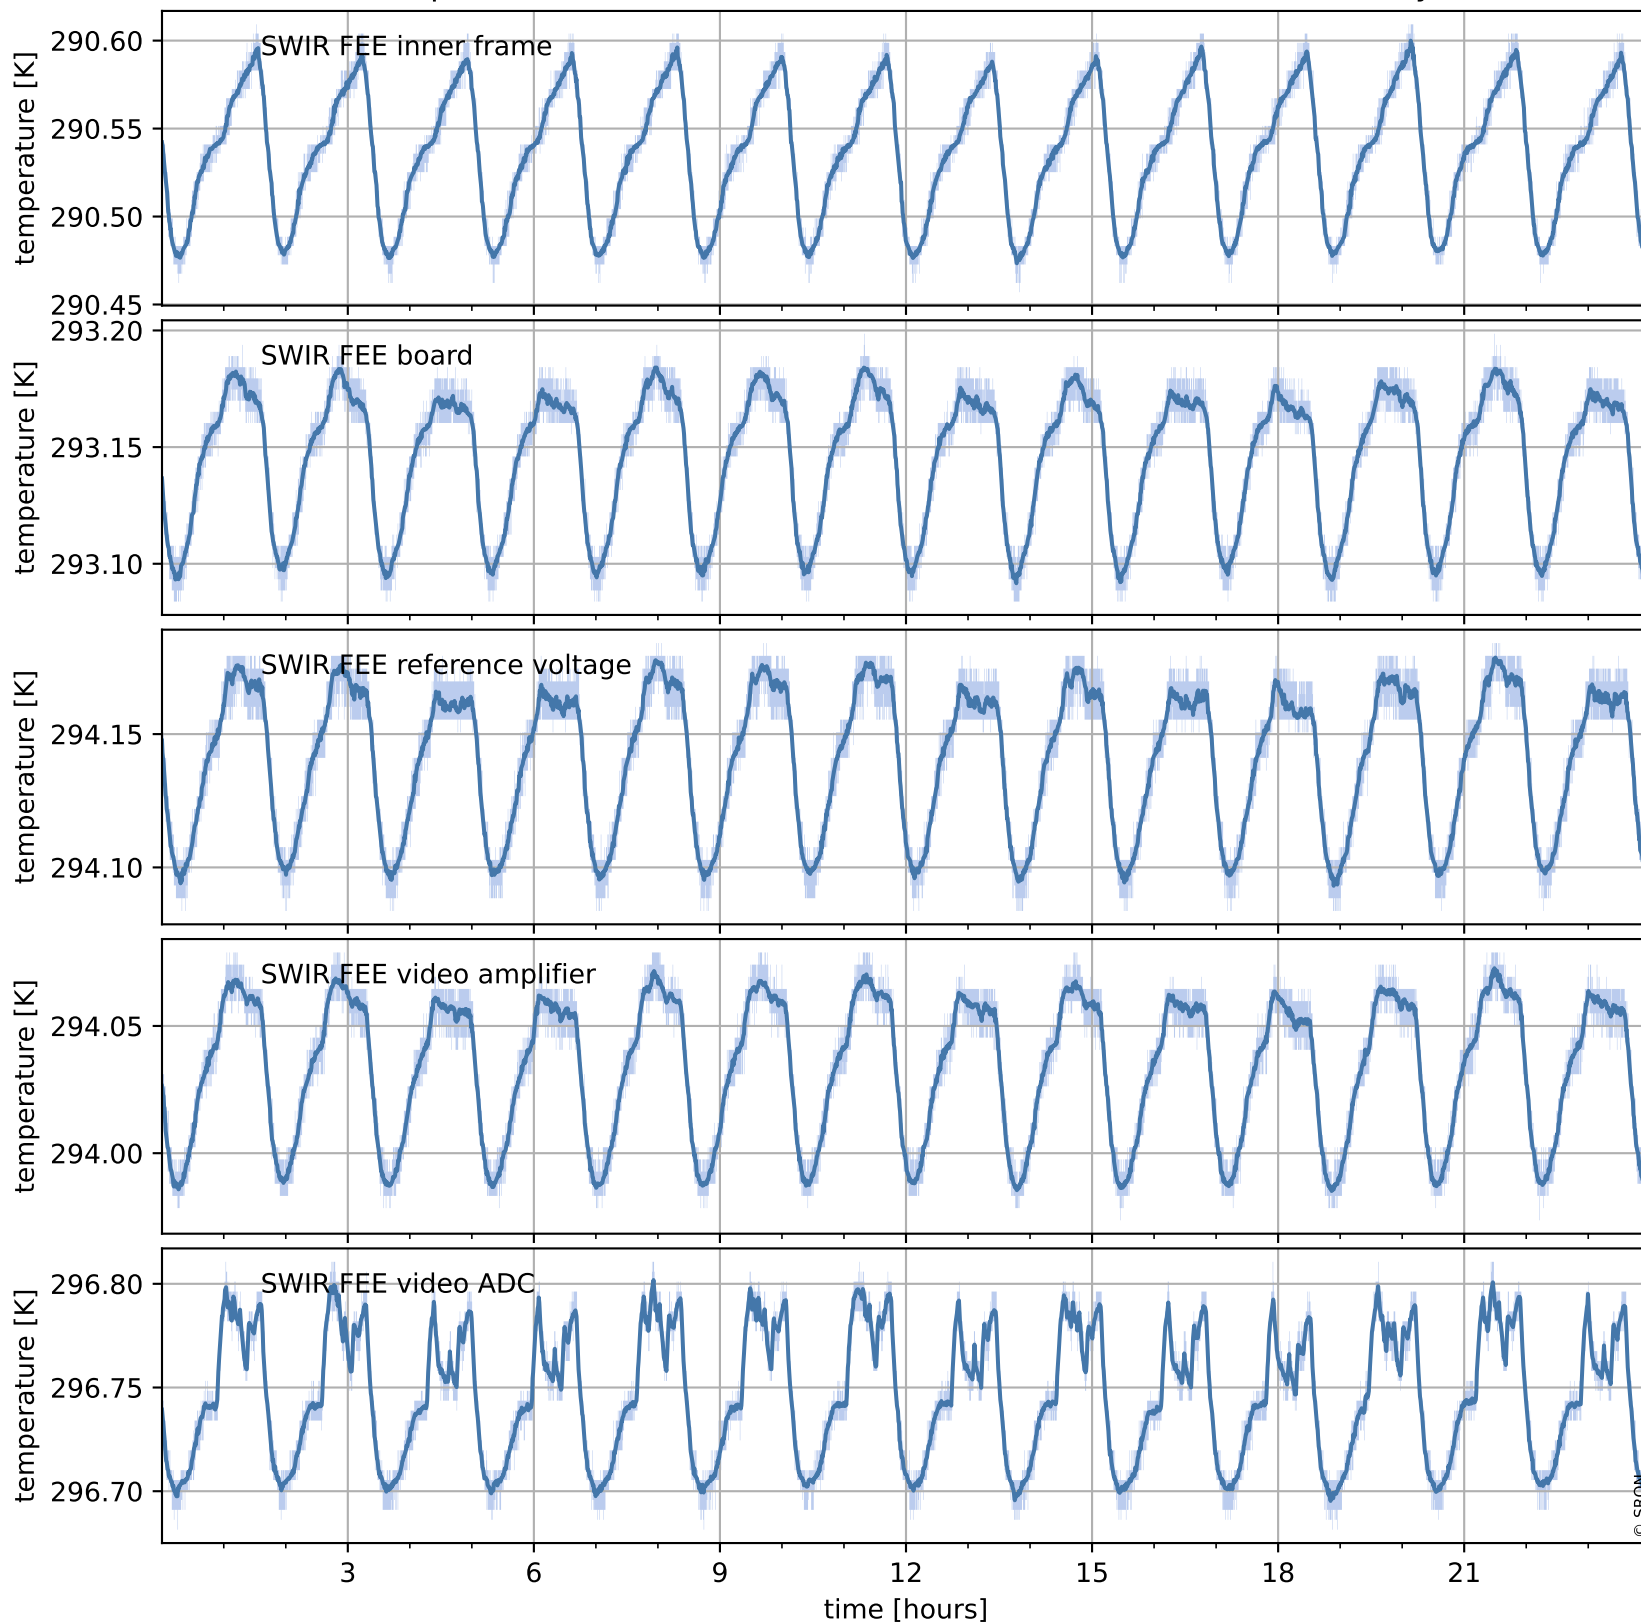

Tropomi SWIR housekeeping data

orbits : [20028, 20041]
coverage : 2021-08-25 / 2021-08-26
created : 2023-08-21T09:16:48

Temperature of sensors relevant for SWIR (one day)

Tropomi SWIR housekeeping data

orbits : [19557, 20041]
coverage : 2021-07-22 / 2021-08-26
created : 2023-08-21T09:16:48

Temperature of sensors relevant for SWIR (last month)

Tropomi SWIR housekeeping data

orbits : [20028, 20041]
coverage : 2021-08-25 / 2021-08-26
created : 2023-08-21T09:16:48

Current and duty cycle of 3 heaters relevant for SWIR (one day)

Tropomi SWIR housekeeping data

orbits : [19557, 20041]
coverage : 2021-07-22 / 2021-08-26
created : 2023-08-21T09:16:49

Current and duty cycle of 3 heaters relevant for SWIR (last month)

Tropomi SWIR housekeeping data

orbits : [20028, 20041]
coverage : 2021-08-25 / 2021-08-26
created : 2023-08-21T09:16:49

Temperature of sensors at the SWIR front-end electronics (one day)

Tropomi SWIR housekeeping data

orbits : [19557, 20041]
coverage : 2021-07-22 / 2021-08-26
created : 2023-08-21T09:16:49