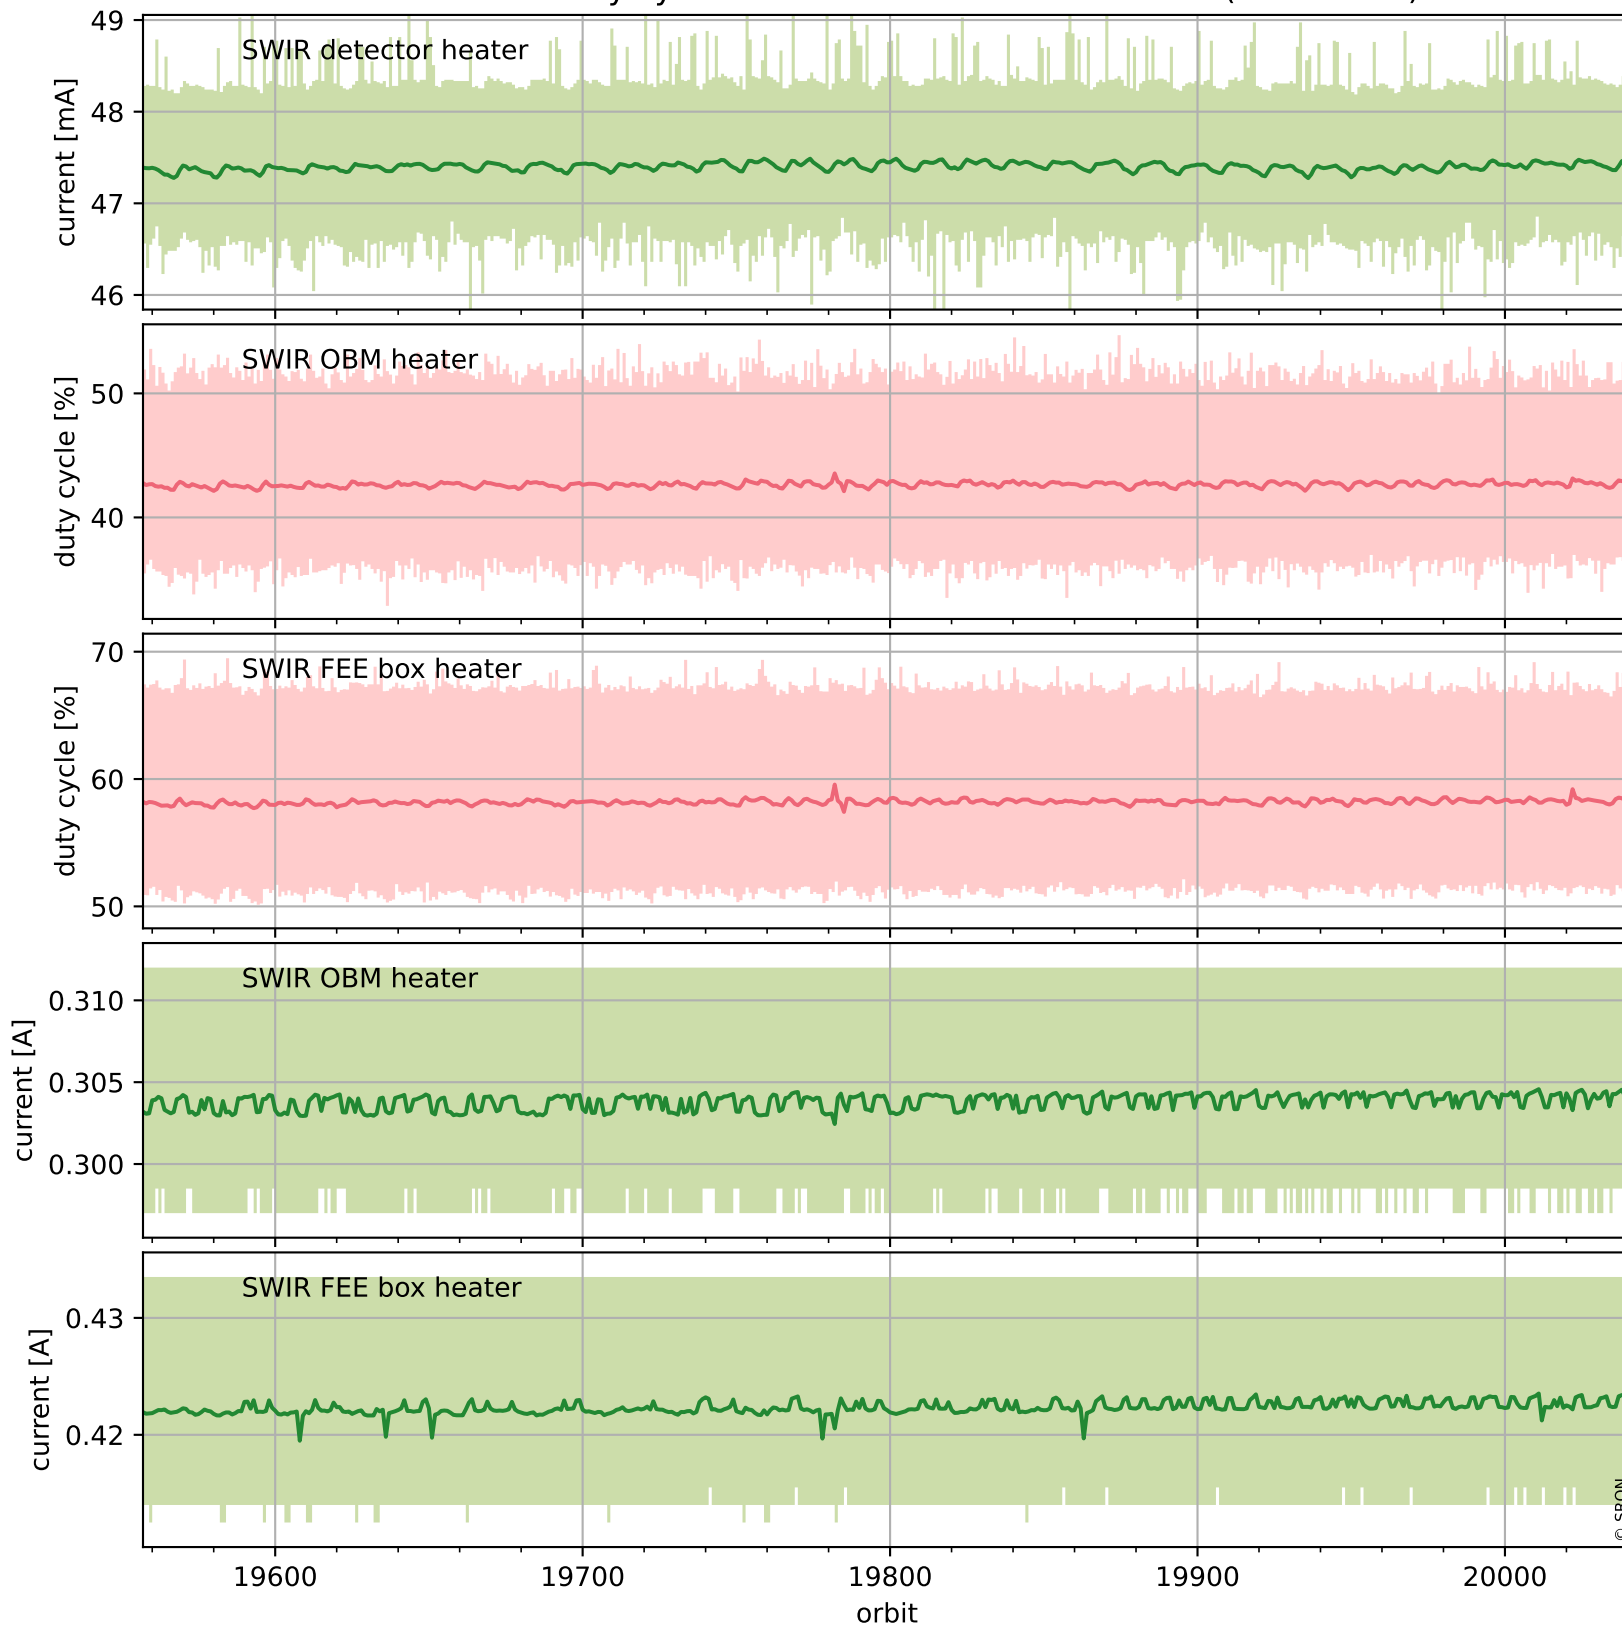

Tropomi SWIR housekeeping data

orbits : [20028, 20041]
coverage : 2021-08-25 / 2021-08-26
created : 2023-08-21T09:16:48

Temperature of sensors relevant for SWIR (one day)

Tropomi SWIR housekeeping data

orbits : [19557, 20041]
coverage : 2021-07-22 / 2021-08-26
created : 2023-08-21T09:16:48

Temperature of sensors relevant for SWIR (last month)

Tropomi SWIR housekeeping data

orbits : [20028, 20041]
coverage : 2021-08-25 / 2021-08-26
created : 2023-08-21T09:16:48

Current and duty cycle of 3 heaters relevant for SWIR (one day)

Tropomi SWIR housekeeping data

orbits : [19557, 20041]
coverage : 2021-07-22 / 2021-08-26
created : 2023-08-21T09:16:49

Current and duty cycle of 3 heaters relevant for SWIR (last month)

Tropomi SWIR housekeeping data

orbits : [20028, 20041]
coverage : 2021-08-25 / 2021-08-26
created : 2023-08-21T09:16:49

Temperature of sensors at the SWIR front-end electronics (one day)

Tropomi SWIR housekeeping data

orbits : [19557, 20041]
coverage : 2021-07-22 / 2021-08-26
created : 2023-08-21T09:16:49