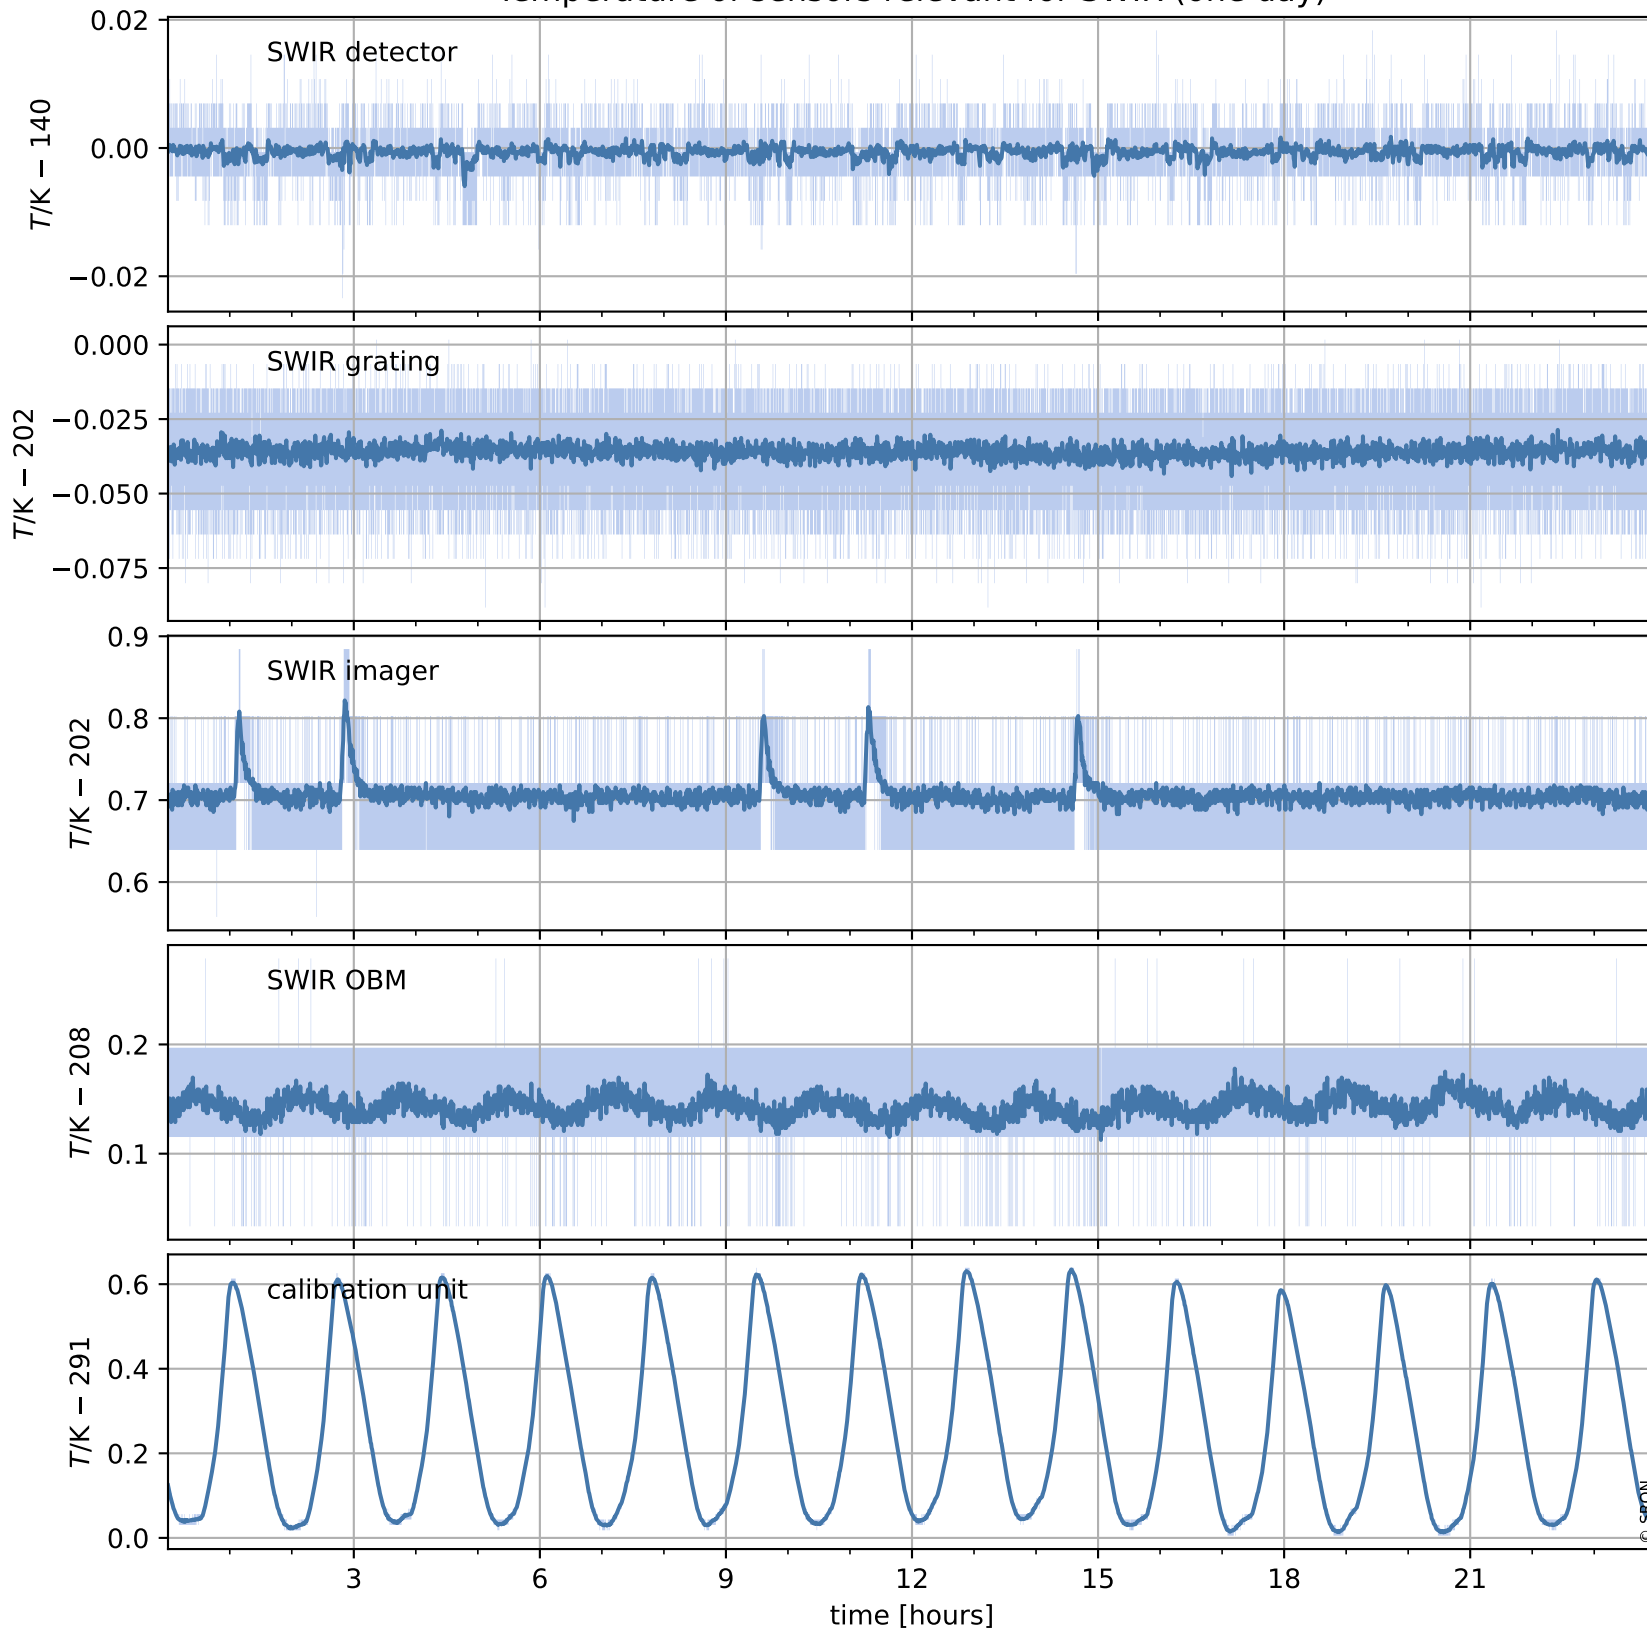

Tropomi SWIR housekeeping data

orbits : [20028, 20041]
coverage : 2021-08-25 / 2021-08-26
created : 2023-08-21T09:16:48

Temperature of sensors relevant for SWIR (one day)

Tropomi SWIR housekeeping data

orbits : [19557, 20041]
coverage : 2021-07-22 / 2021-08-26
created : 2023-08-21T09:16:48

Temperature of sensors relevant for SWIR (last month)

Tropomi SWIR housekeeping data

orbits : [20028, 20041]
coverage : 2021-08-25 / 2021-08-26
created : 2023-08-21T09:16:48

Current and duty cycle of 3 heaters relevant for SWIR (one day)