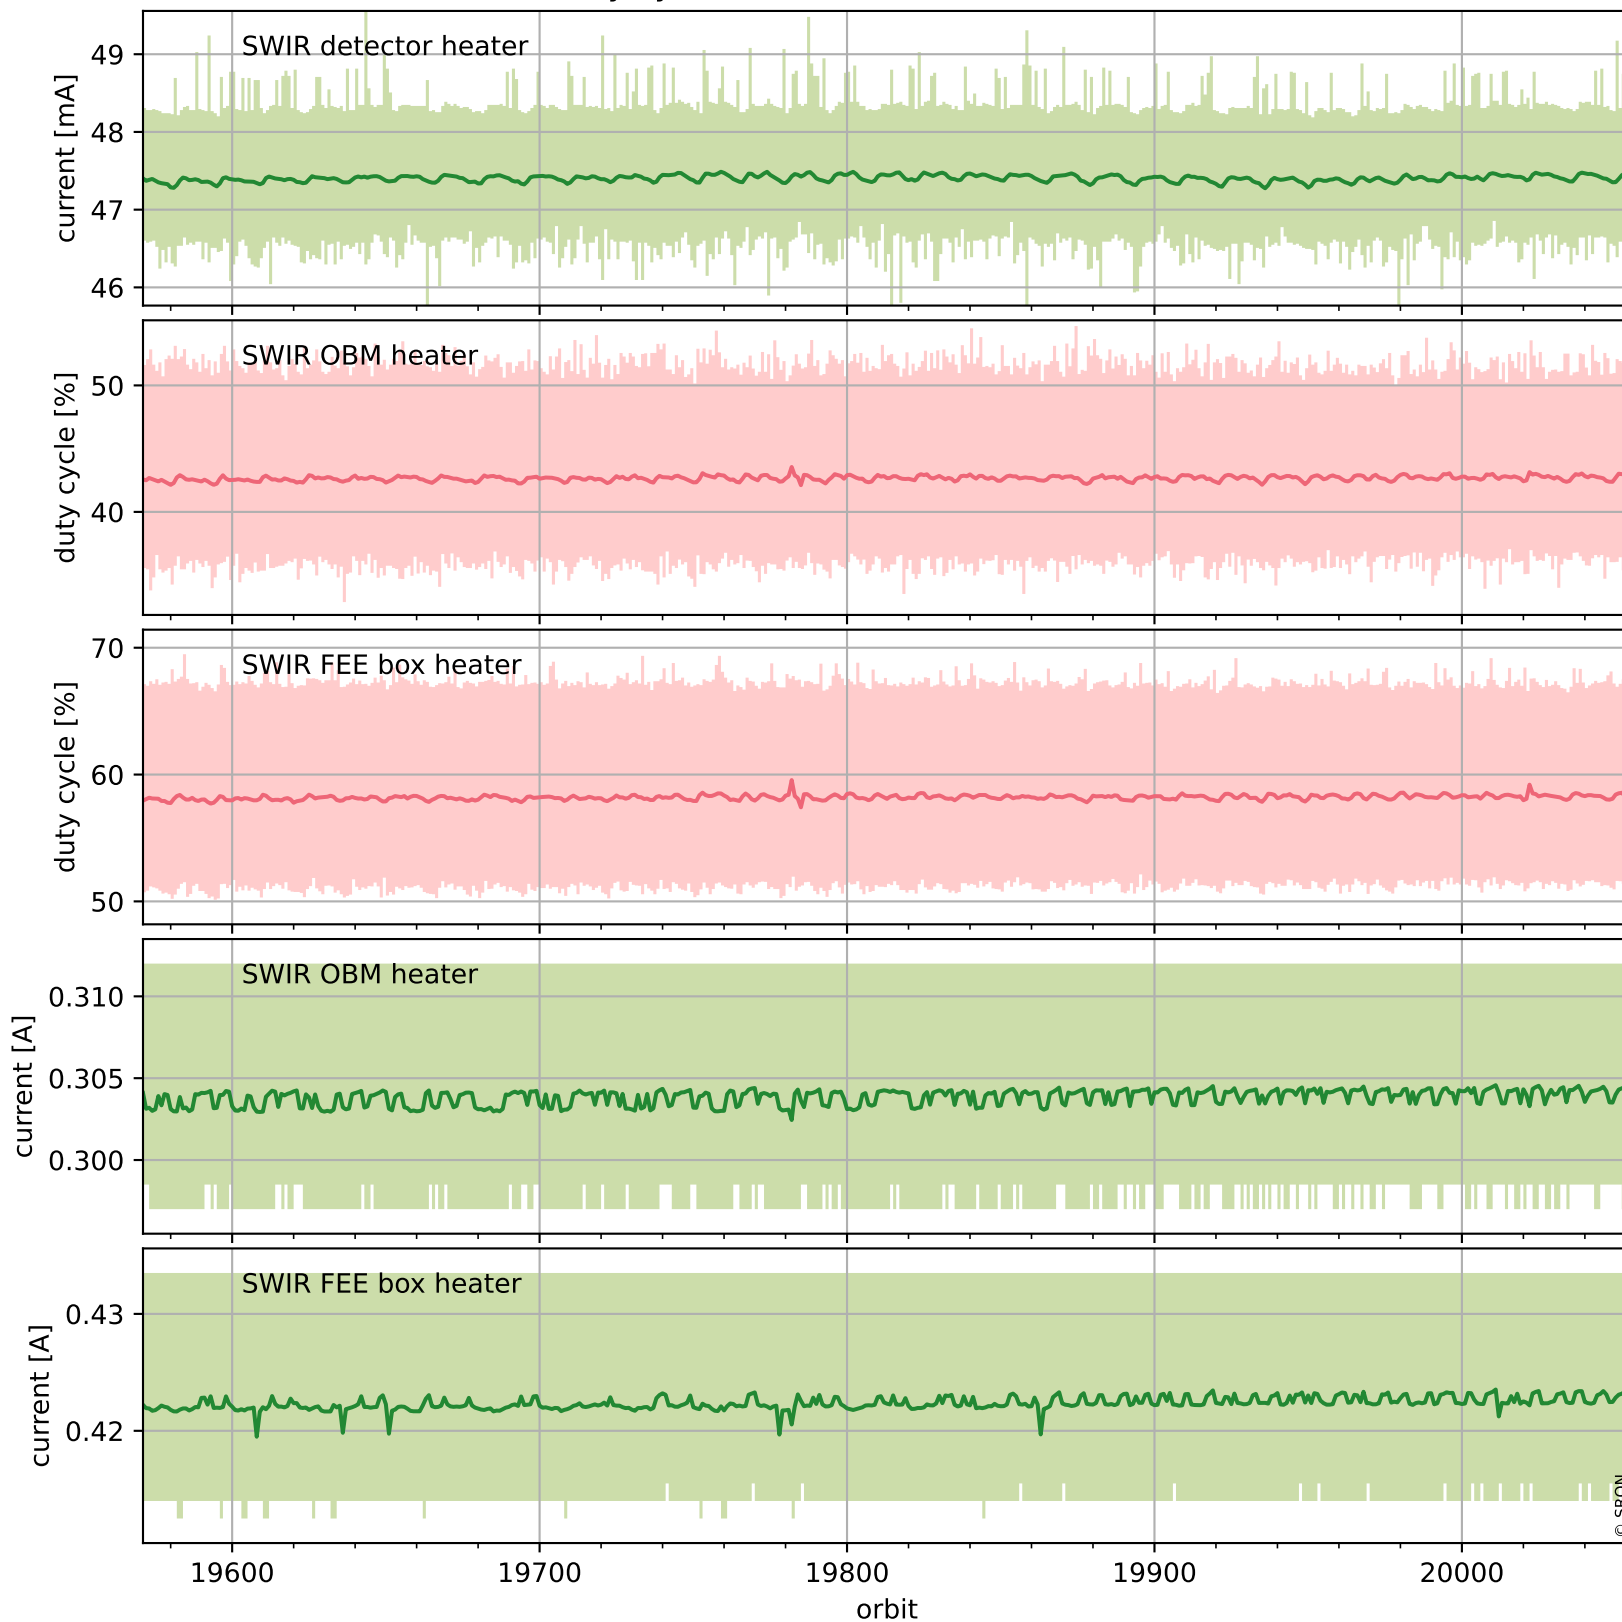

Tropomi SWIR housekeeping data

orbits : [20042, 20055]
coverage : 2021-08-26 / 2021-08-27
created : 2023-08-21T09:16:50

Temperature of sensors relevant for SWIR (one day)

Tropomi SWIR housekeeping data

orbits : [19571, 20055]
coverage : 2021-07-23 / 2021-08-27
created : 2023-08-21T09:16:50

Temperature of sensors relevant for SWIR (last month)

Tropomi SWIR housekeeping data

orbits : [20042, 20055]
coverage : 2021-08-26 / 2021-08-27
created : 2023-08-21T09:16:51

Current and duty cycle of 3 heaters relevant for SWIR (one day)

Tropomi SWIR housekeeping data

orbits : [19571, 20055]
coverage : 2021-07-23 / 2021-08-27
created : 2023-08-21T09:16:51

Current and duty cycle of 3 heaters relevant for SWIR (last month)

Tropomi SWIR housekeeping data

orbits : [20042, 20055]
coverage : 2021-08-26 / 2021-08-27
created : 2023-08-21T09:16:51

Temperature of sensors at the SWIR front-end electronics (one day)

Tropomi SWIR housekeeping data

orbits : [19571, 20055]
coverage : 2021-07-23 / 2021-08-27
created : 2023-08-21T09:16:52