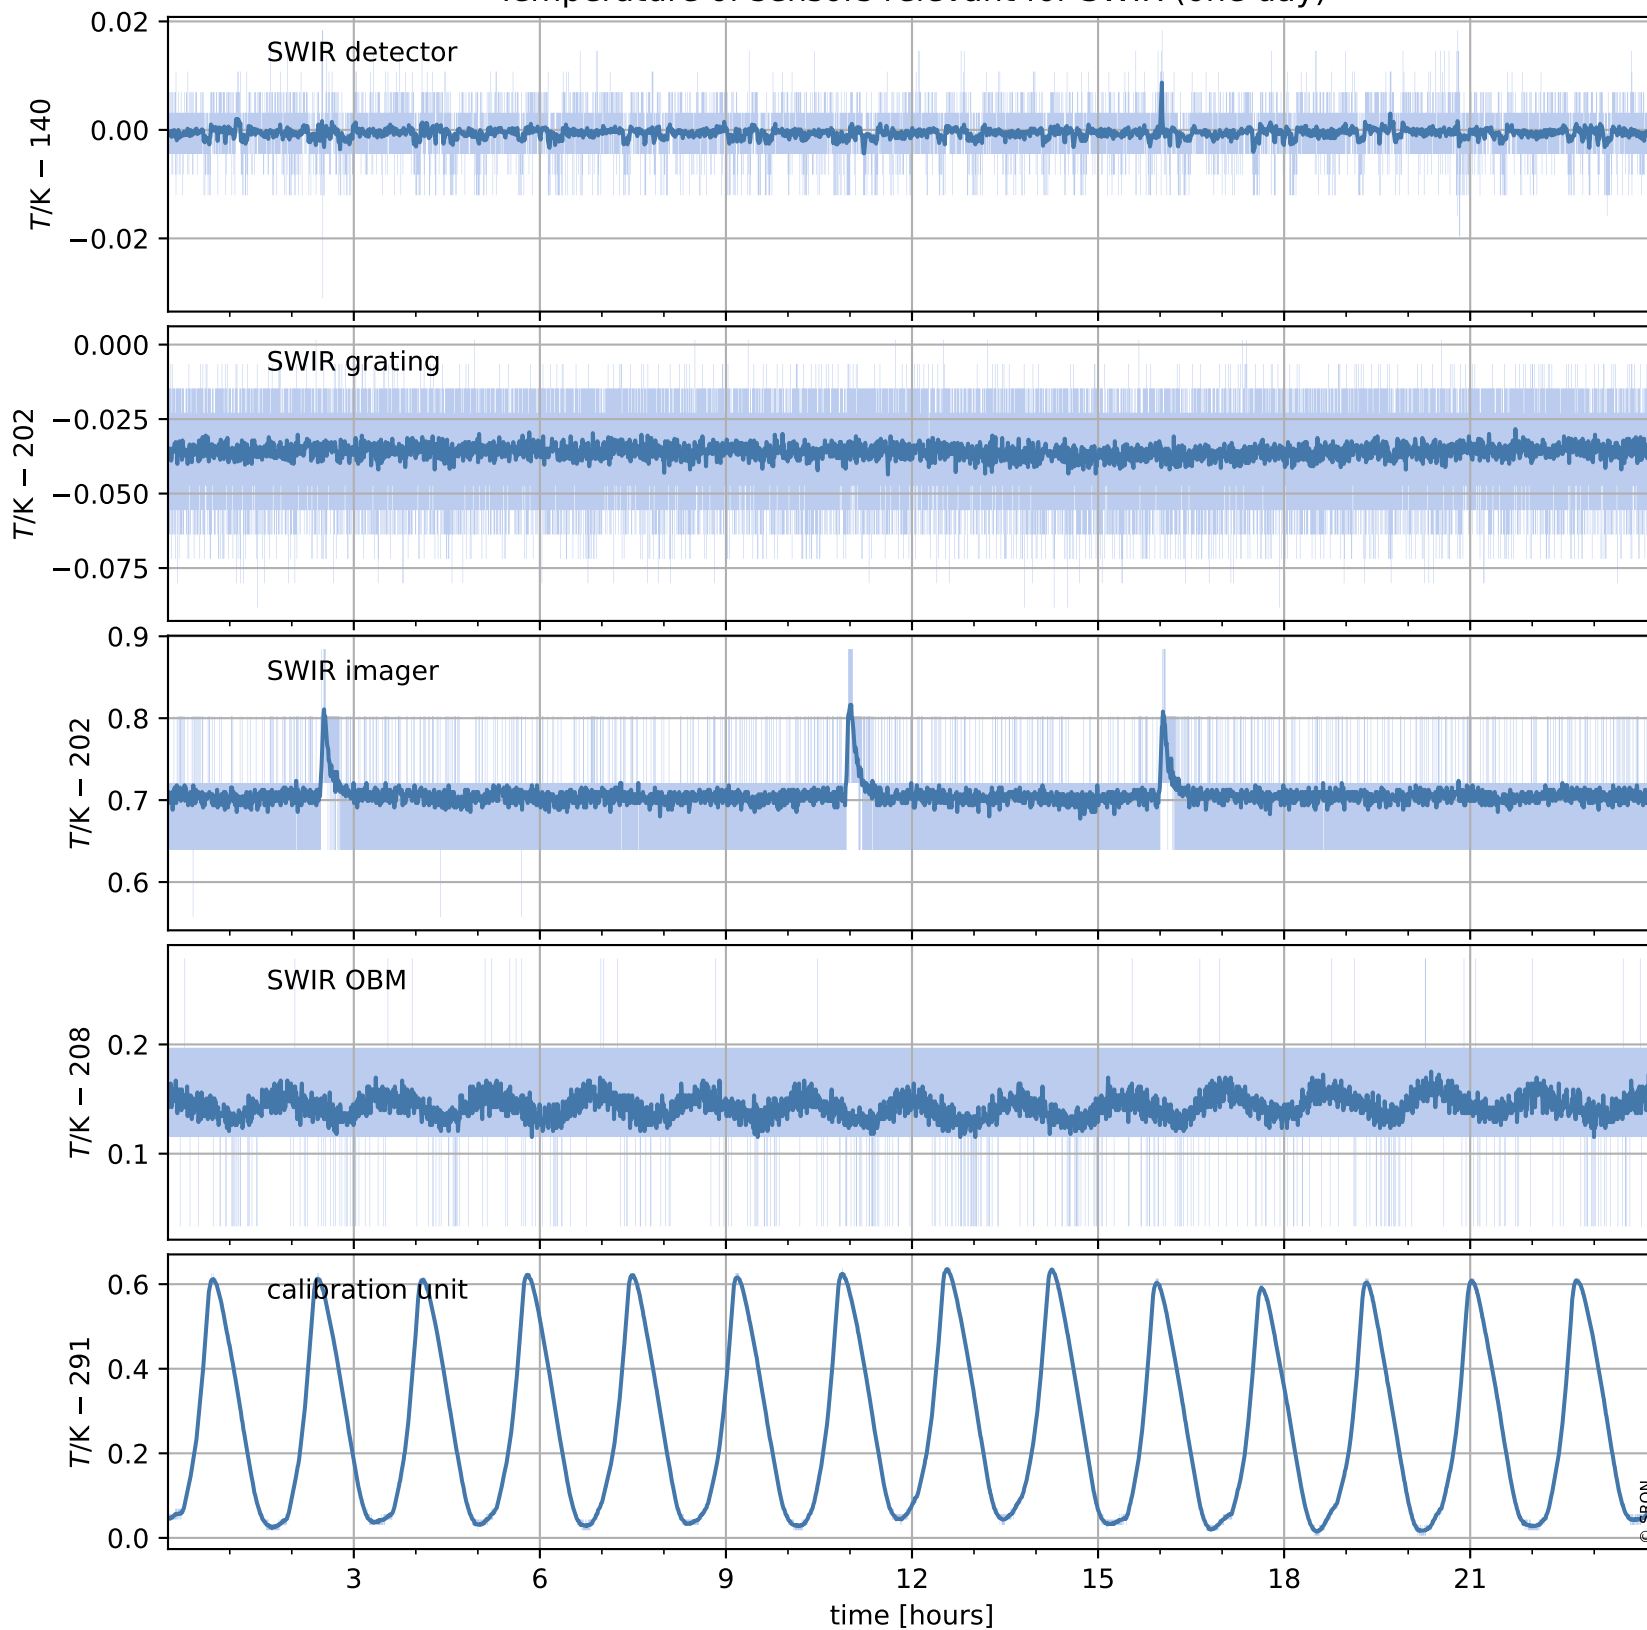

Tropomi SWIR housekeeping data

orbits : [20042, 20055]
coverage : 2021-08-26 / 2021-08-27
created : 2023-08-21T09:16:50

Temperature of sensors relevant for SWIR (one day)

Tropomi SWIR housekeeping data

orbits : [19571, 20055]
coverage : 2021-07-23 / 2021-08-27
created : 2023-08-21T09:16:50

Temperature of sensors relevant for SWIR (last month)

Tropomi SWIR housekeeping data

orbits : [20042, 20055]
coverage : 2021-08-26 / 2021-08-27
created : 2023-08-21T09:16:51

Current and duty cycle of 3 heaters relevant for SWIR (one day)

Tropomi SWIR housekeeping data

orbits : [19571, 20055]
coverage : 2021-07-23 / 2021-08-27
created : 2023-08-21T09:16:51

Current and duty cycle of 3 heaters relevant for SWIR (last month)

Tropomi SWIR housekeeping data