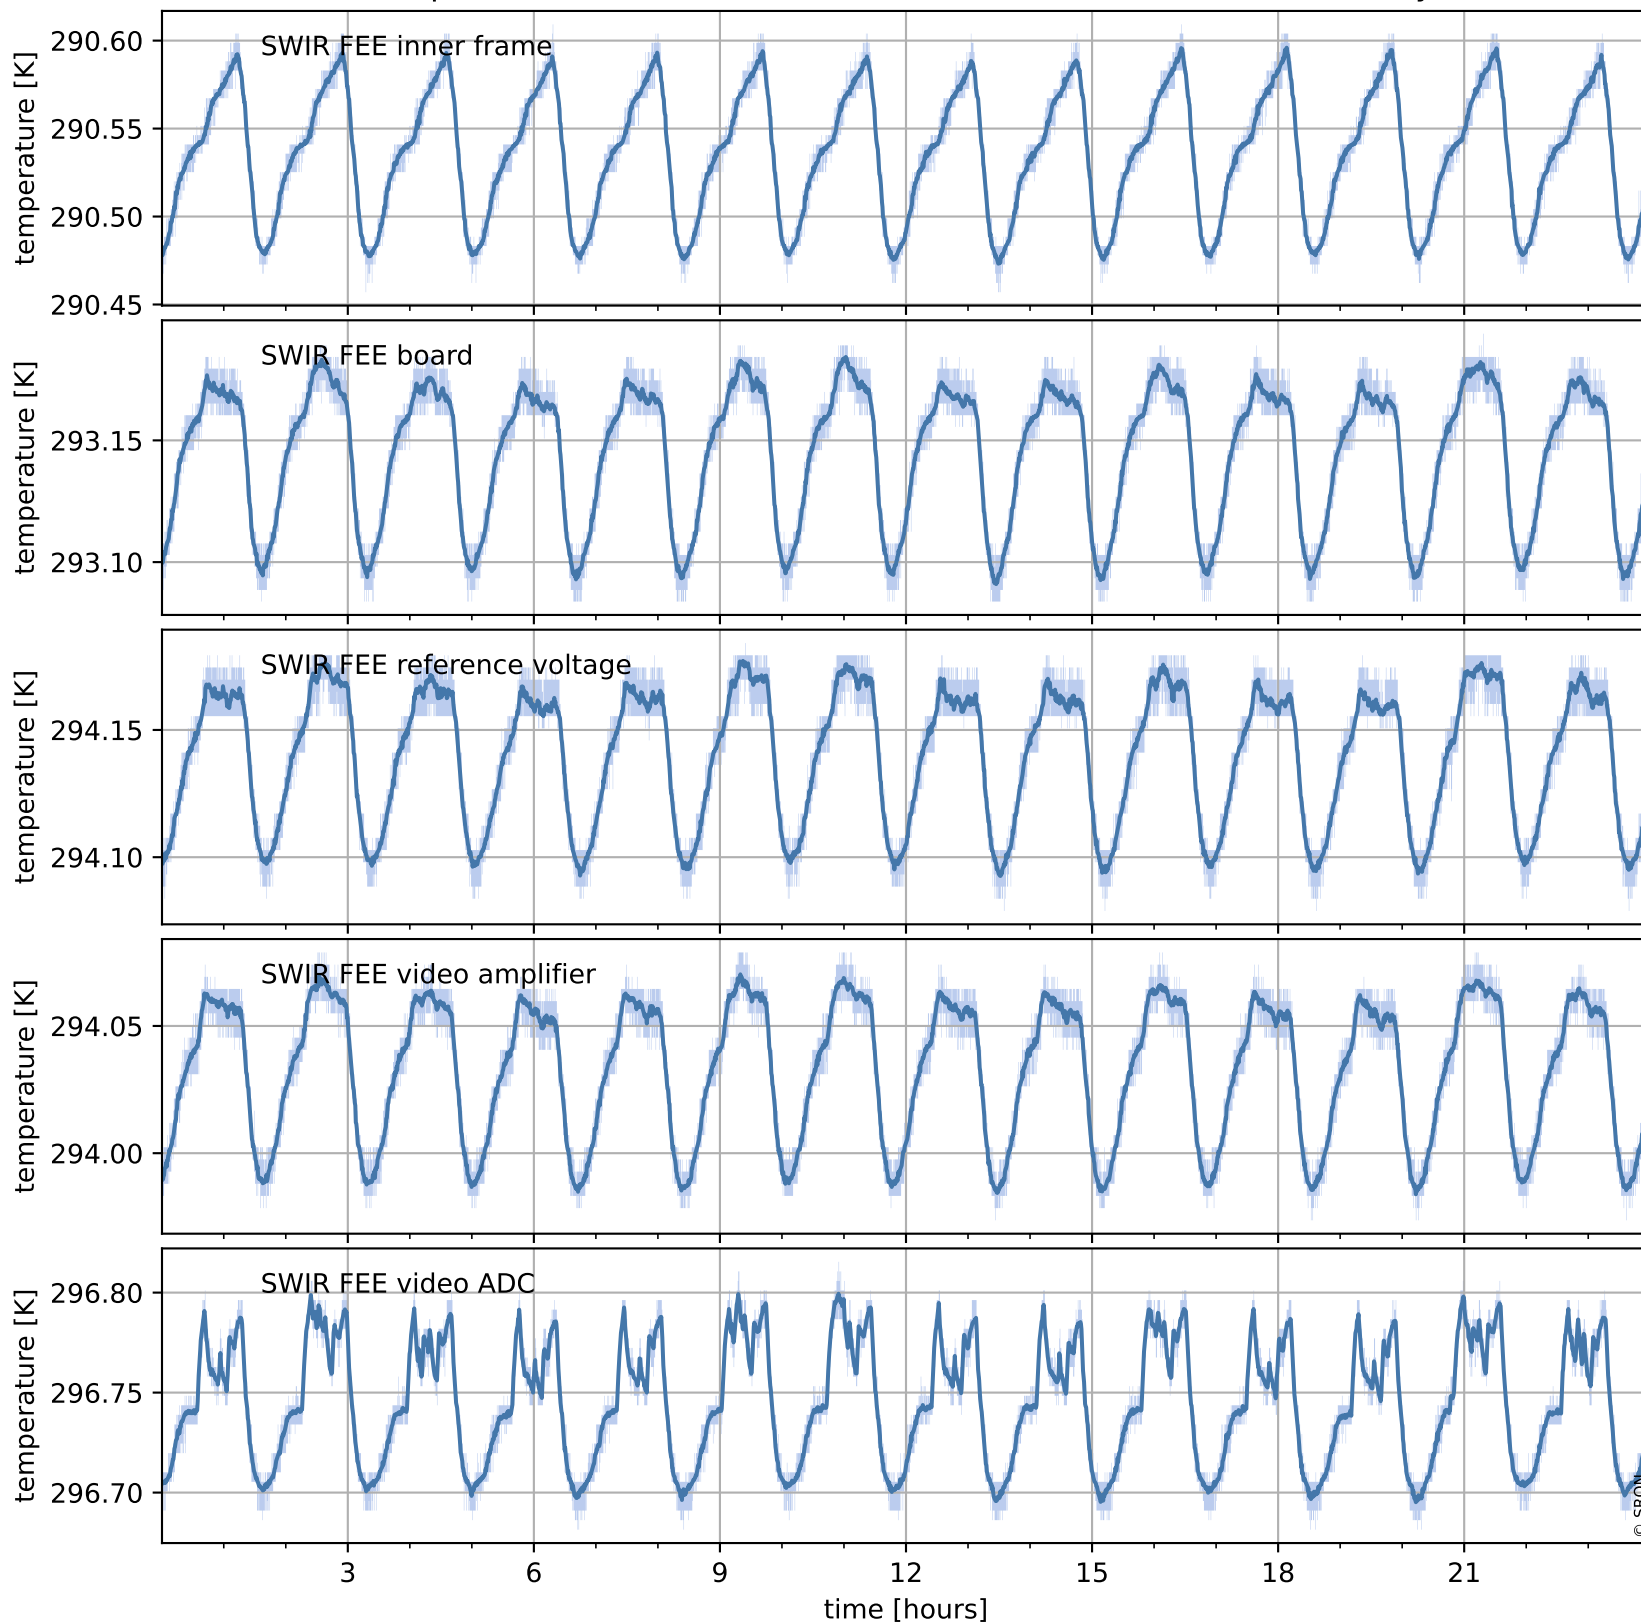

Tropomi SWIR housekeeping data

orbits : [20042, 20055]
coverage : 2021-08-26 / 2021-08-27
created : 2023-08-21T09:16:50

Temperature of sensors relevant for SWIR (one day)

Tropomi SWIR housekeeping data

orbits : [19571, 20055]
coverage : 2021-07-23 / 2021-08-27
created : 2023-08-21T09:16:50

Temperature of sensors relevant for SWIR (last month)

Tropomi SWIR housekeeping data

orbits : [20042, 20055]
coverage : 2021-08-26 / 2021-08-27
created : 2023-08-21T09:16:51

Current and duty cycle of 3 heaters relevant for SWIR (one day)

Tropomi SWIR housekeeping data

orbits : [19571, 20055]
coverage : 2021-07-23 / 2021-08-27
created : 2023-08-21T09:16:51

Current and duty cycle of 3 heaters relevant for SWIR (last month)

Tropomi SWIR housekeeping data

orbits : [20042, 20055]
coverage : 2021-08-26 / 2021-08-27
created : 2023-08-21T09:16:51

Temperature of sensors at the SWIR front-end electronics (one day)

Tropomi SWIR housekeeping data

orbits : [19571, 20055]
coverage : 2021-07-23 / 2021-08-27
created : 2023-08-21T09:16:52