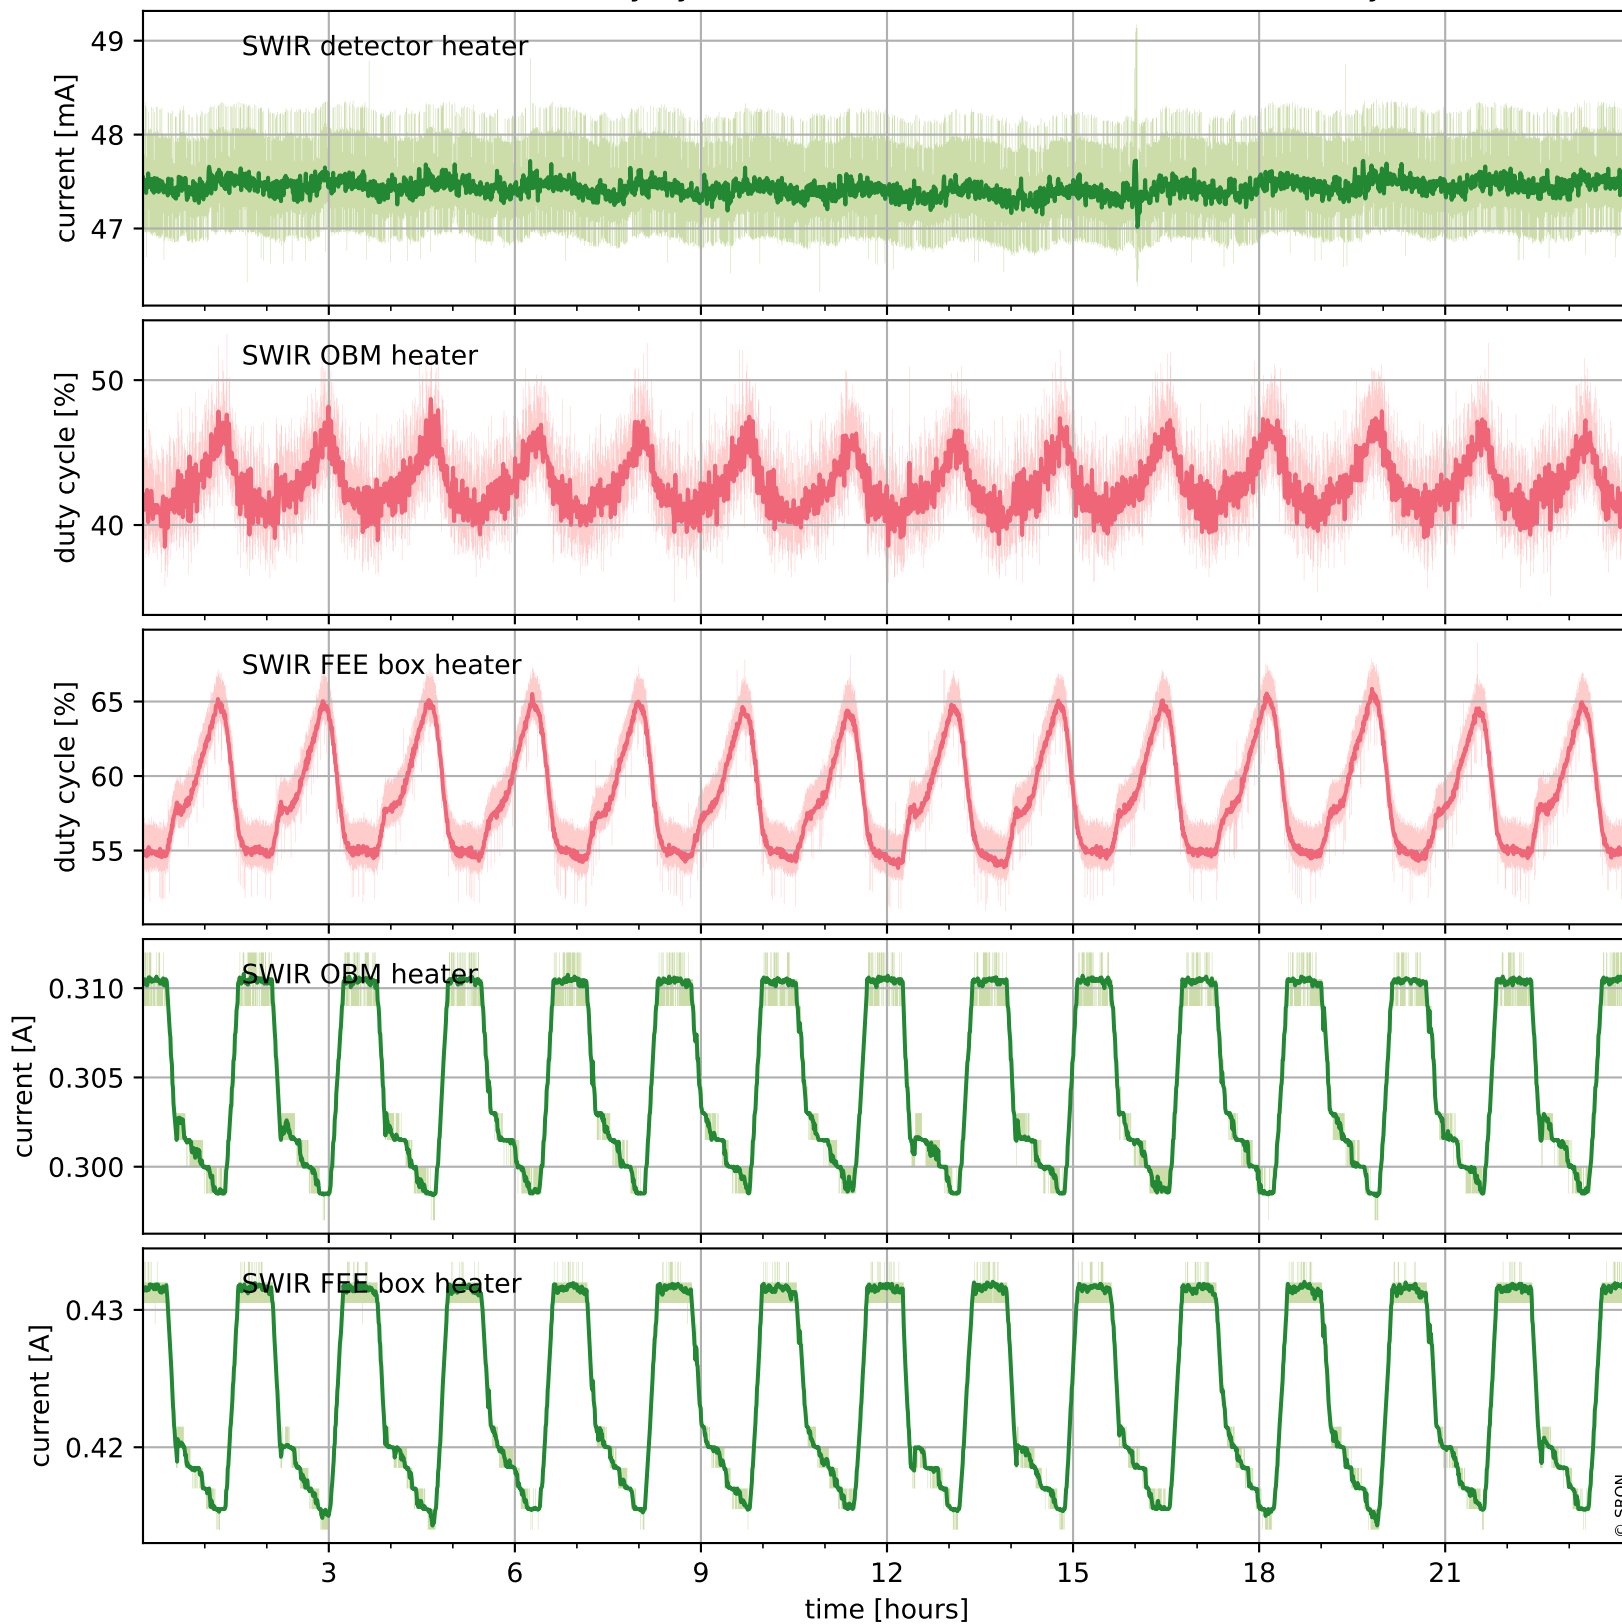

Tropomi SWIR housekeeping data

orbits : [20042, 20055]
coverage : 2021-08-26 / 2021-08-27
created : 2023-08-21T09:16:50

Temperature of sensors relevant for SWIR (one day)

Tropomi SWIR housekeeping data

orbits : [19571, 20055]
coverage : 2021-07-23 / 2021-08-27
created : 2023-08-21T09:16:50

Temperature of sensors relevant for SWIR (last month)

Tropomi SWIR housekeeping data

orbits : [20042, 20055]
coverage : 2021-08-26 / 2021-08-27
created : 2023-08-21T09:16:51

Current and duty cycle of 3 heaters relevant for SWIR (one day)

Tropomi SWIR housekeeping data

orbits : [19571, 20055]
coverage : 2021-07-23 / 2021-08-27
created : 2023-08-21T09:16:51

Current and duty cycle of 3 heaters relevant for SWIR (last month)

Tropomi SWIR housekeeping data