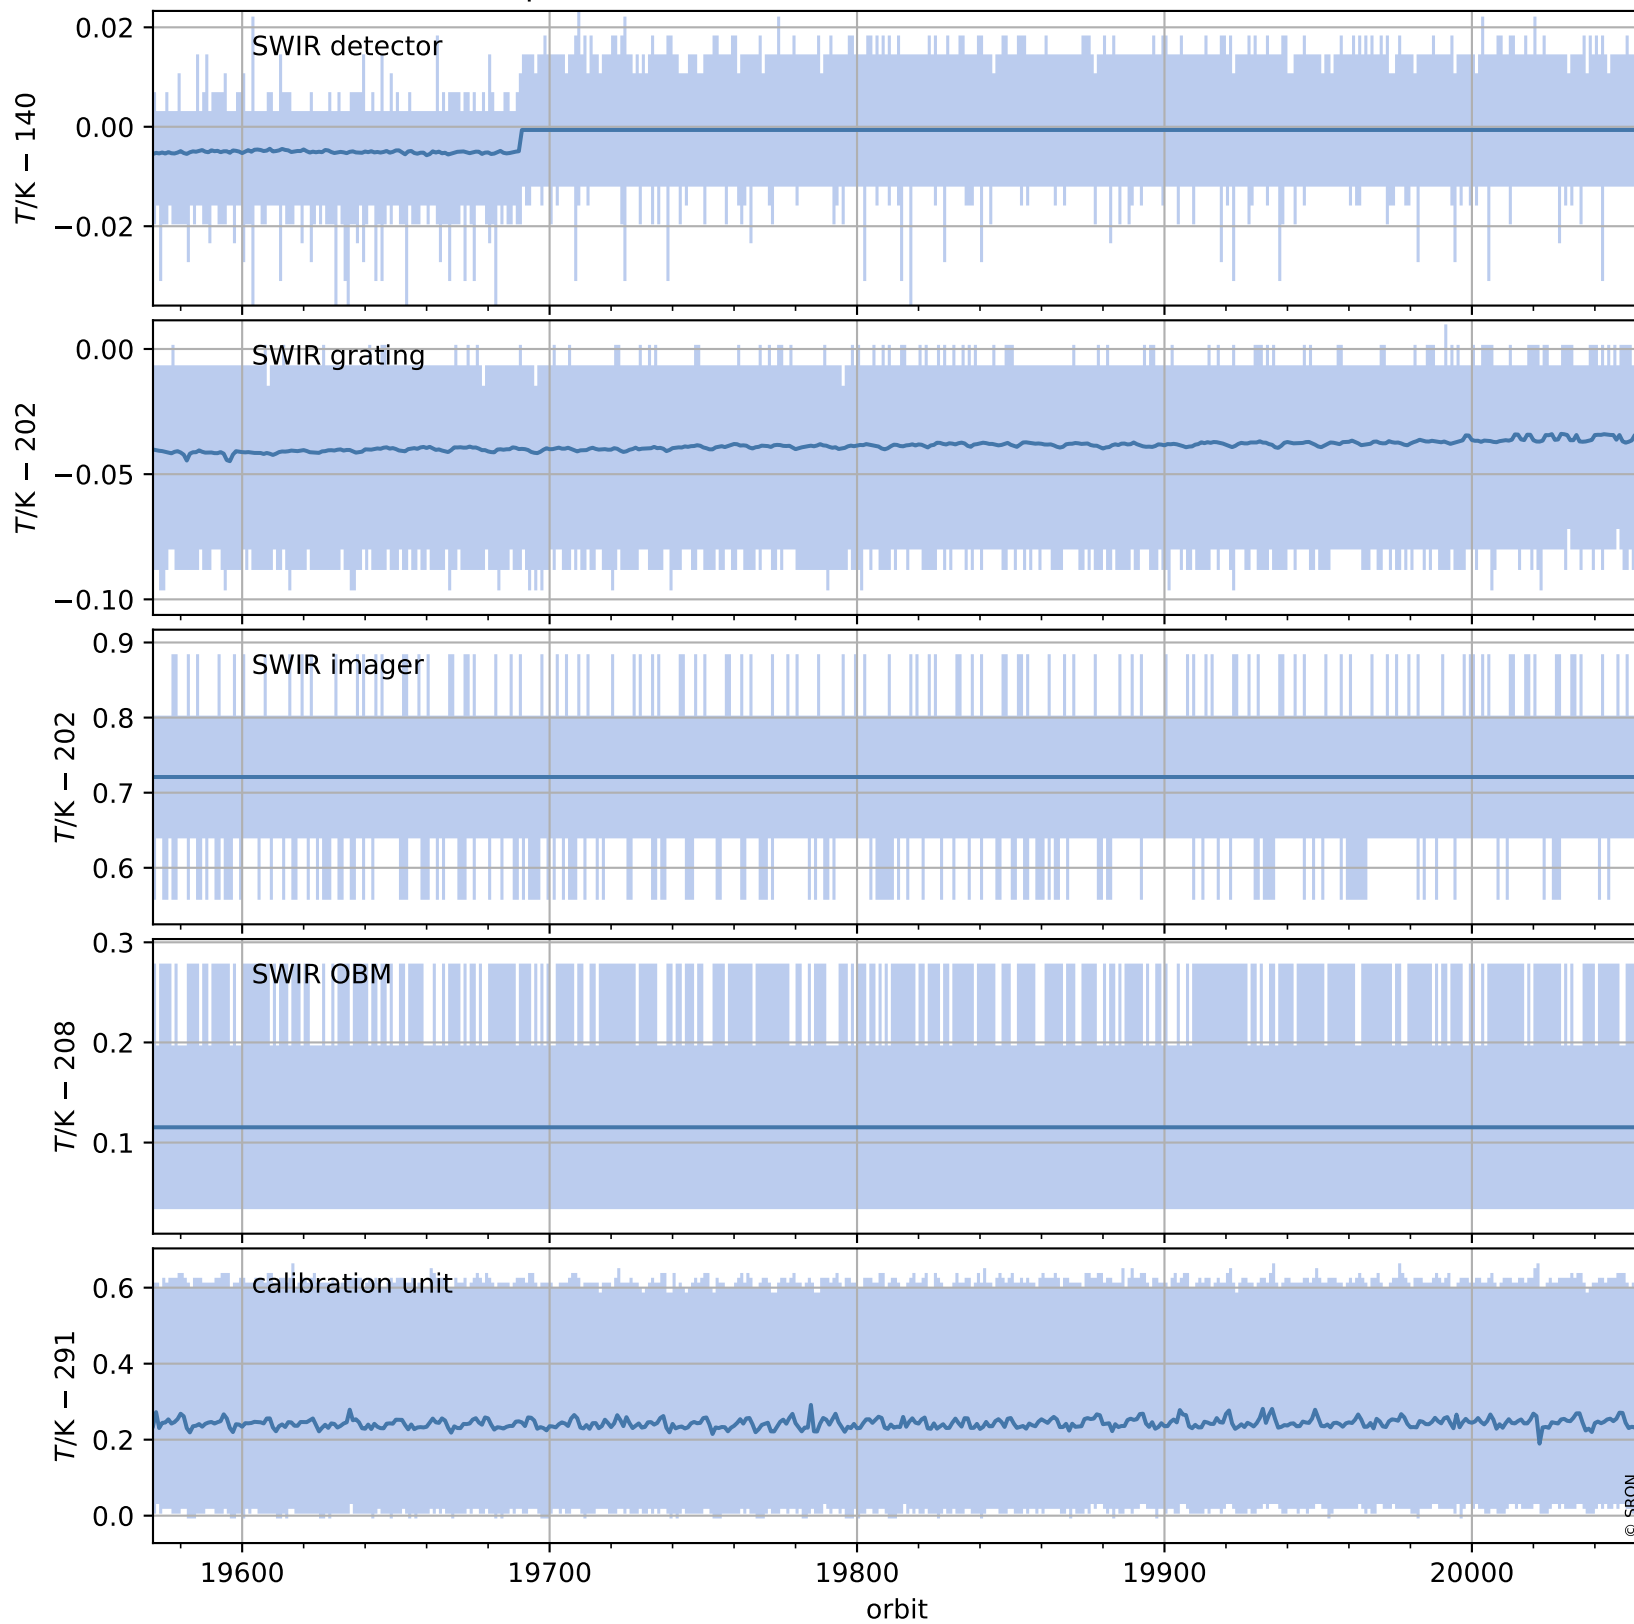

Tropomi SWIR housekeeping data

orbits : [20042, 20055]
coverage : 2021-08-26 / 2021-08-27
created : 2023-08-21T09:16:50

Temperature of sensors relevant for SWIR (one day)

Tropomi SWIR housekeeping data

orbits : [19571, 20055]
coverage : 2021-07-23 / 2021-08-27
created : 2023-08-21T09:16:50

Temperature of sensors relevant for SWIR (last month)

Tropomi SWIR housekeeping data

orbits : [20042, 20055]
coverage : 2021-08-26 / 2021-08-27
created : 2023-08-21T09:16:51

Current and duty cycle of 3 heaters relevant for SWIR (one day)

Tropomi SWIR housekeeping data

orbits : [19571, 20055]
coverage : 2021-07-23 / 2021-08-27
created : 2023-08-21T09:16:51

Current and duty cycle of 3 heaters relevant for SWIR (last month)

Tropomi SWIR housekeeping data

orbits : [20042, 20055]
coverage : 2021-08-26 / 2021-08-27
created : 2023-08-21T09:16:51

Temperature of sensors at the SWIR front-end electronics (one day)

Tropomi SWIR housekeeping data

orbits : [19571, 20055]
coverage : 2021-07-23 / 2021-08-27
created : 2023-08-21T09:16:52