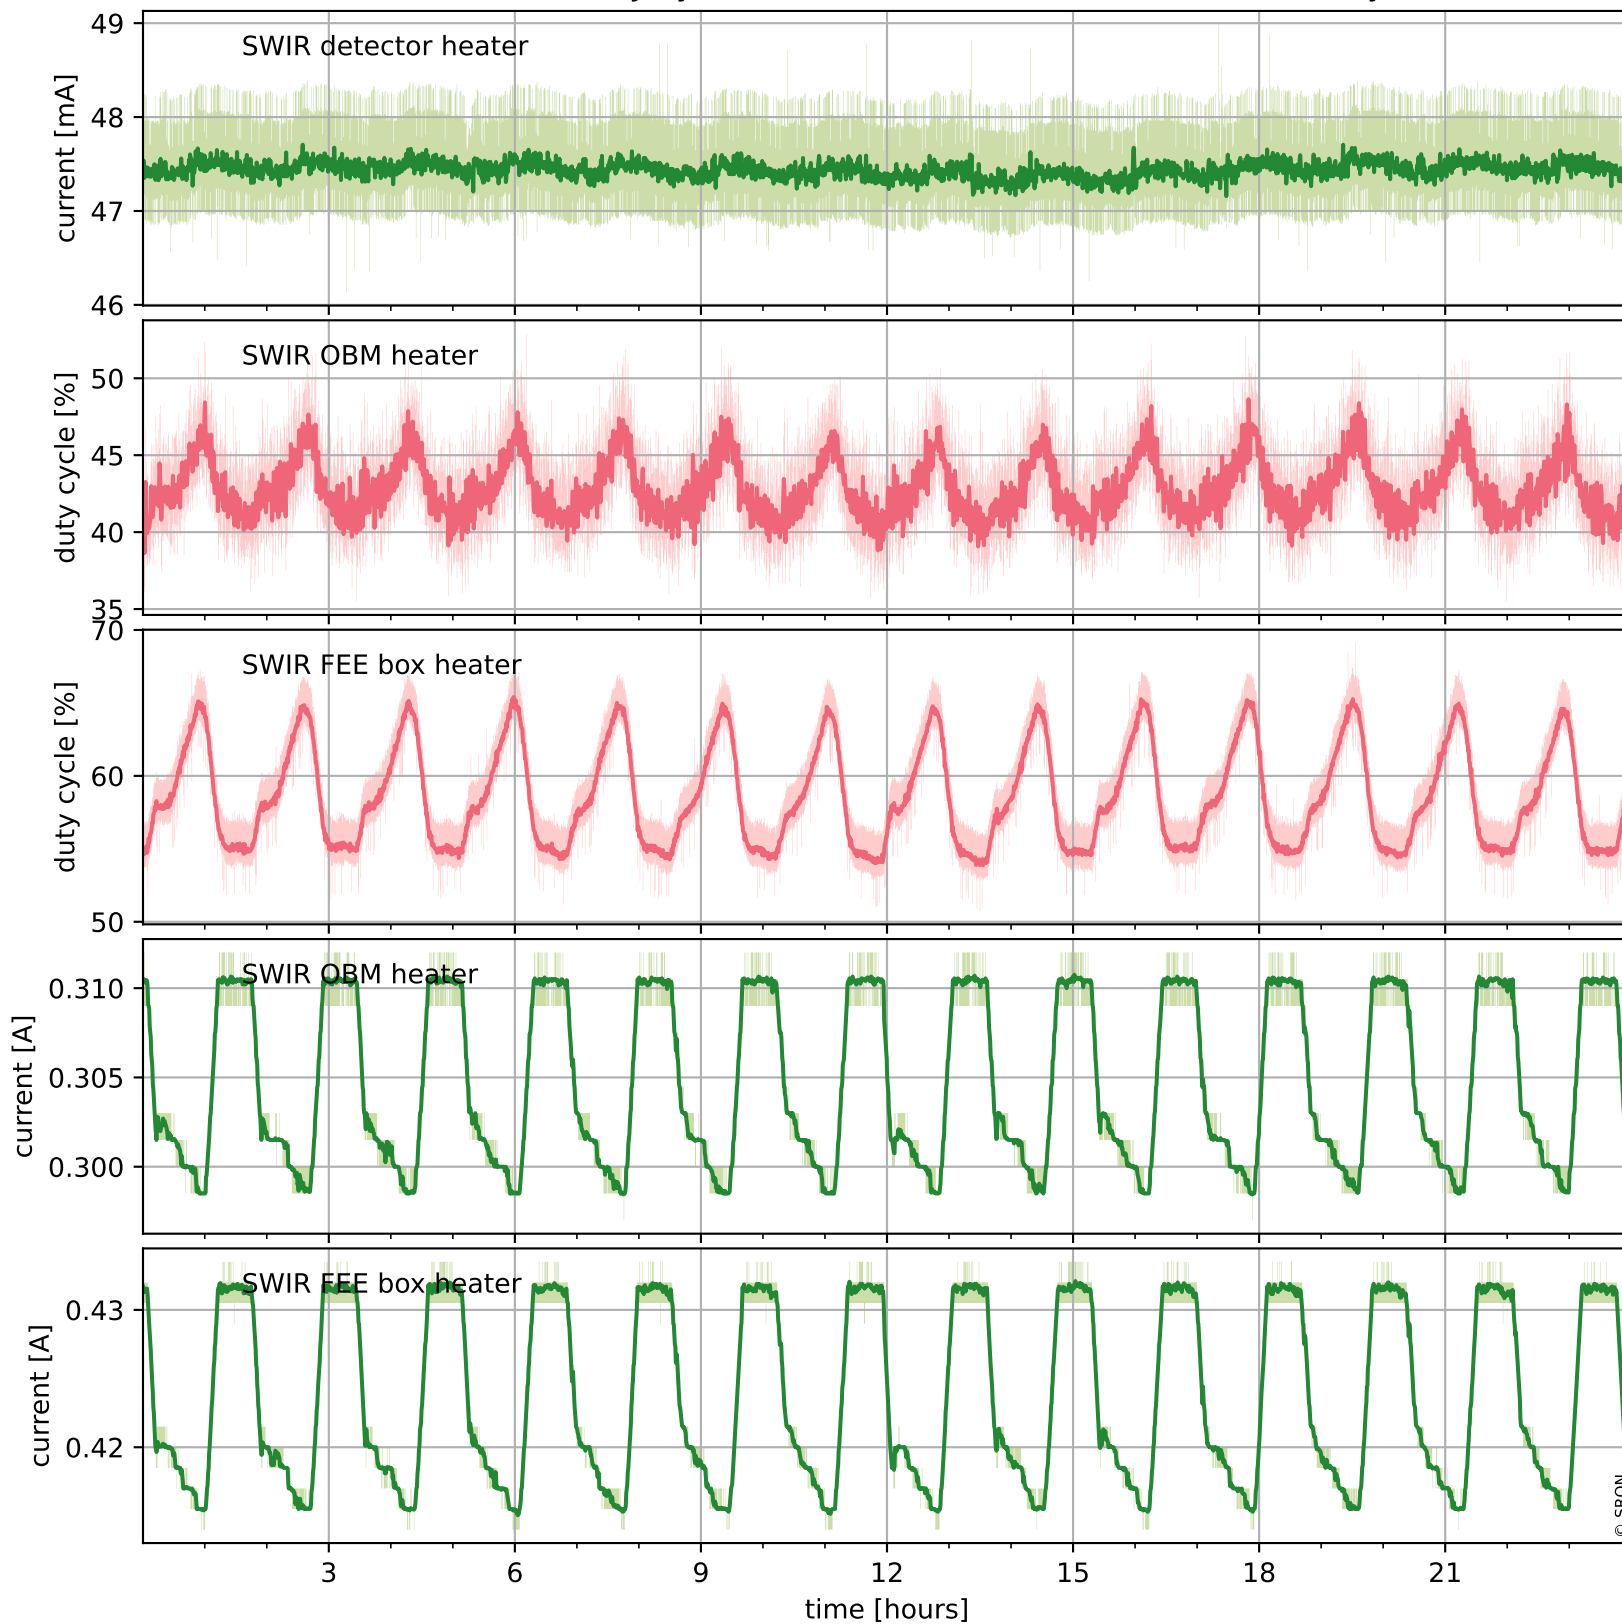

Tropomi SWIR housekeeping data

orbits : [20056, 20069]
coverage : 2021-08-27 / 2021-08-28
created : 2023-08-21T09:16:52

Temperature of sensors relevant for SWIR (one day)

Tropomi SWIR housekeeping data

orbits : [19585, 20069]
coverage : 2021-07-24 / 2021-08-28
created : 2023-08-21T09:16:53

Temperature of sensors relevant for SWIR (last month)

Tropomi SWIR housekeeping data

orbits : [20056, 20069]
coverage : 2021-08-27 / 2021-08-28
created : 2023-08-21T09:16:53

Current and duty cycle of 3 heaters relevant for SWIR (one day)

Tropomi SWIR housekeeping data

orbits : [19585, 20069]
coverage : 2021-07-24 / 2021-08-28
created : 2023-08-21T09:16:53

Current and duty cycle of 3 heaters relevant for SWIR (last month)

Tropomi SWIR housekeeping data

orbits : [20056, 20069]
coverage : 2021-08-27 / 2021-08-28
created : 2023-08-21T09:16:54

Temperature of sensors at the SWIR front-end electronics (one day)

Tropomi SWIR housekeeping data

orbits : [19585, 20069]
coverage : 2021-07-24 / 2021-08-28
created : 2023-08-21T09:16:54