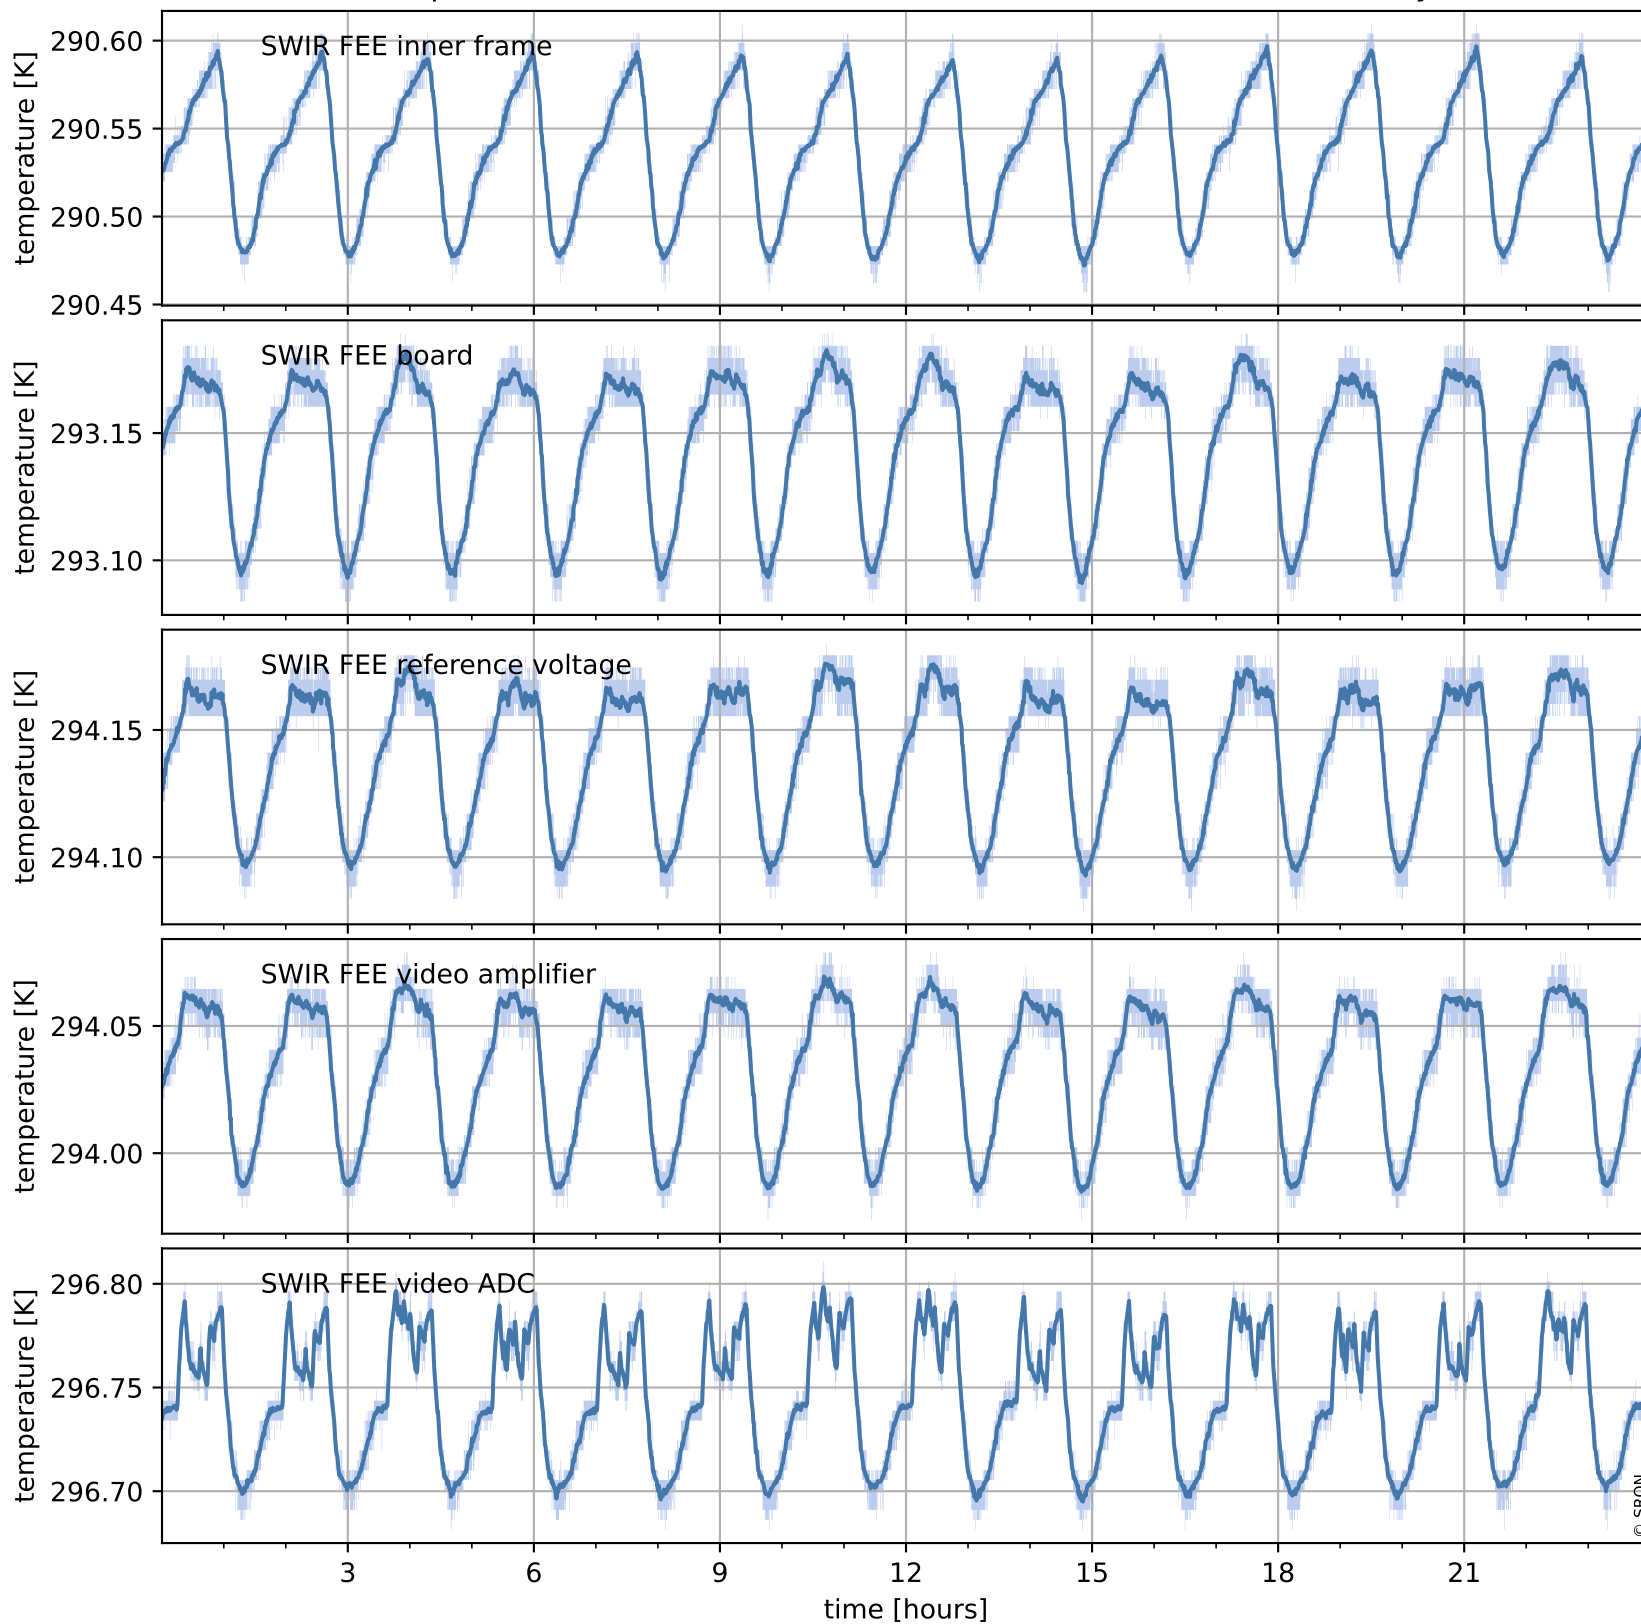

Tropomi SWIR housekeeping data

orbits : [20056, 20069]
coverage : 2021-08-27 / 2021-08-28
created : 2023-08-21T09:16:52

Temperature of sensors relevant for SWIR (one day)

Tropomi SWIR housekeeping data

orbits : [19585, 20069]
coverage : 2021-07-24 / 2021-08-28
created : 2023-08-21T09:16:53

Temperature of sensors relevant for SWIR (last month)

Tropomi SWIR housekeeping data

orbits : [20056, 20069]
coverage : 2021-08-27 / 2021-08-28
created : 2023-08-21T09:16:53

Current and duty cycle of 3 heaters relevant for SWIR (one day)

Tropomi SWIR housekeeping data

orbits : [19585, 20069]
coverage : 2021-07-24 / 2021-08-28
created : 2023-08-21T09:16:53

Current and duty cycle of 3 heaters relevant for SWIR (last month)

Tropomi SWIR housekeeping data

orbits : [20056, 20069]
coverage : 2021-08-27 / 2021-08-28
created : 2023-08-21T09:16:54

Temperature of sensors at the SWIR front-end electronics (one day)

Tropomi SWIR housekeeping data

orbits : [19585, 20069]
coverage : 2021-07-24 / 2021-08-28
created : 2023-08-21T09:16:54