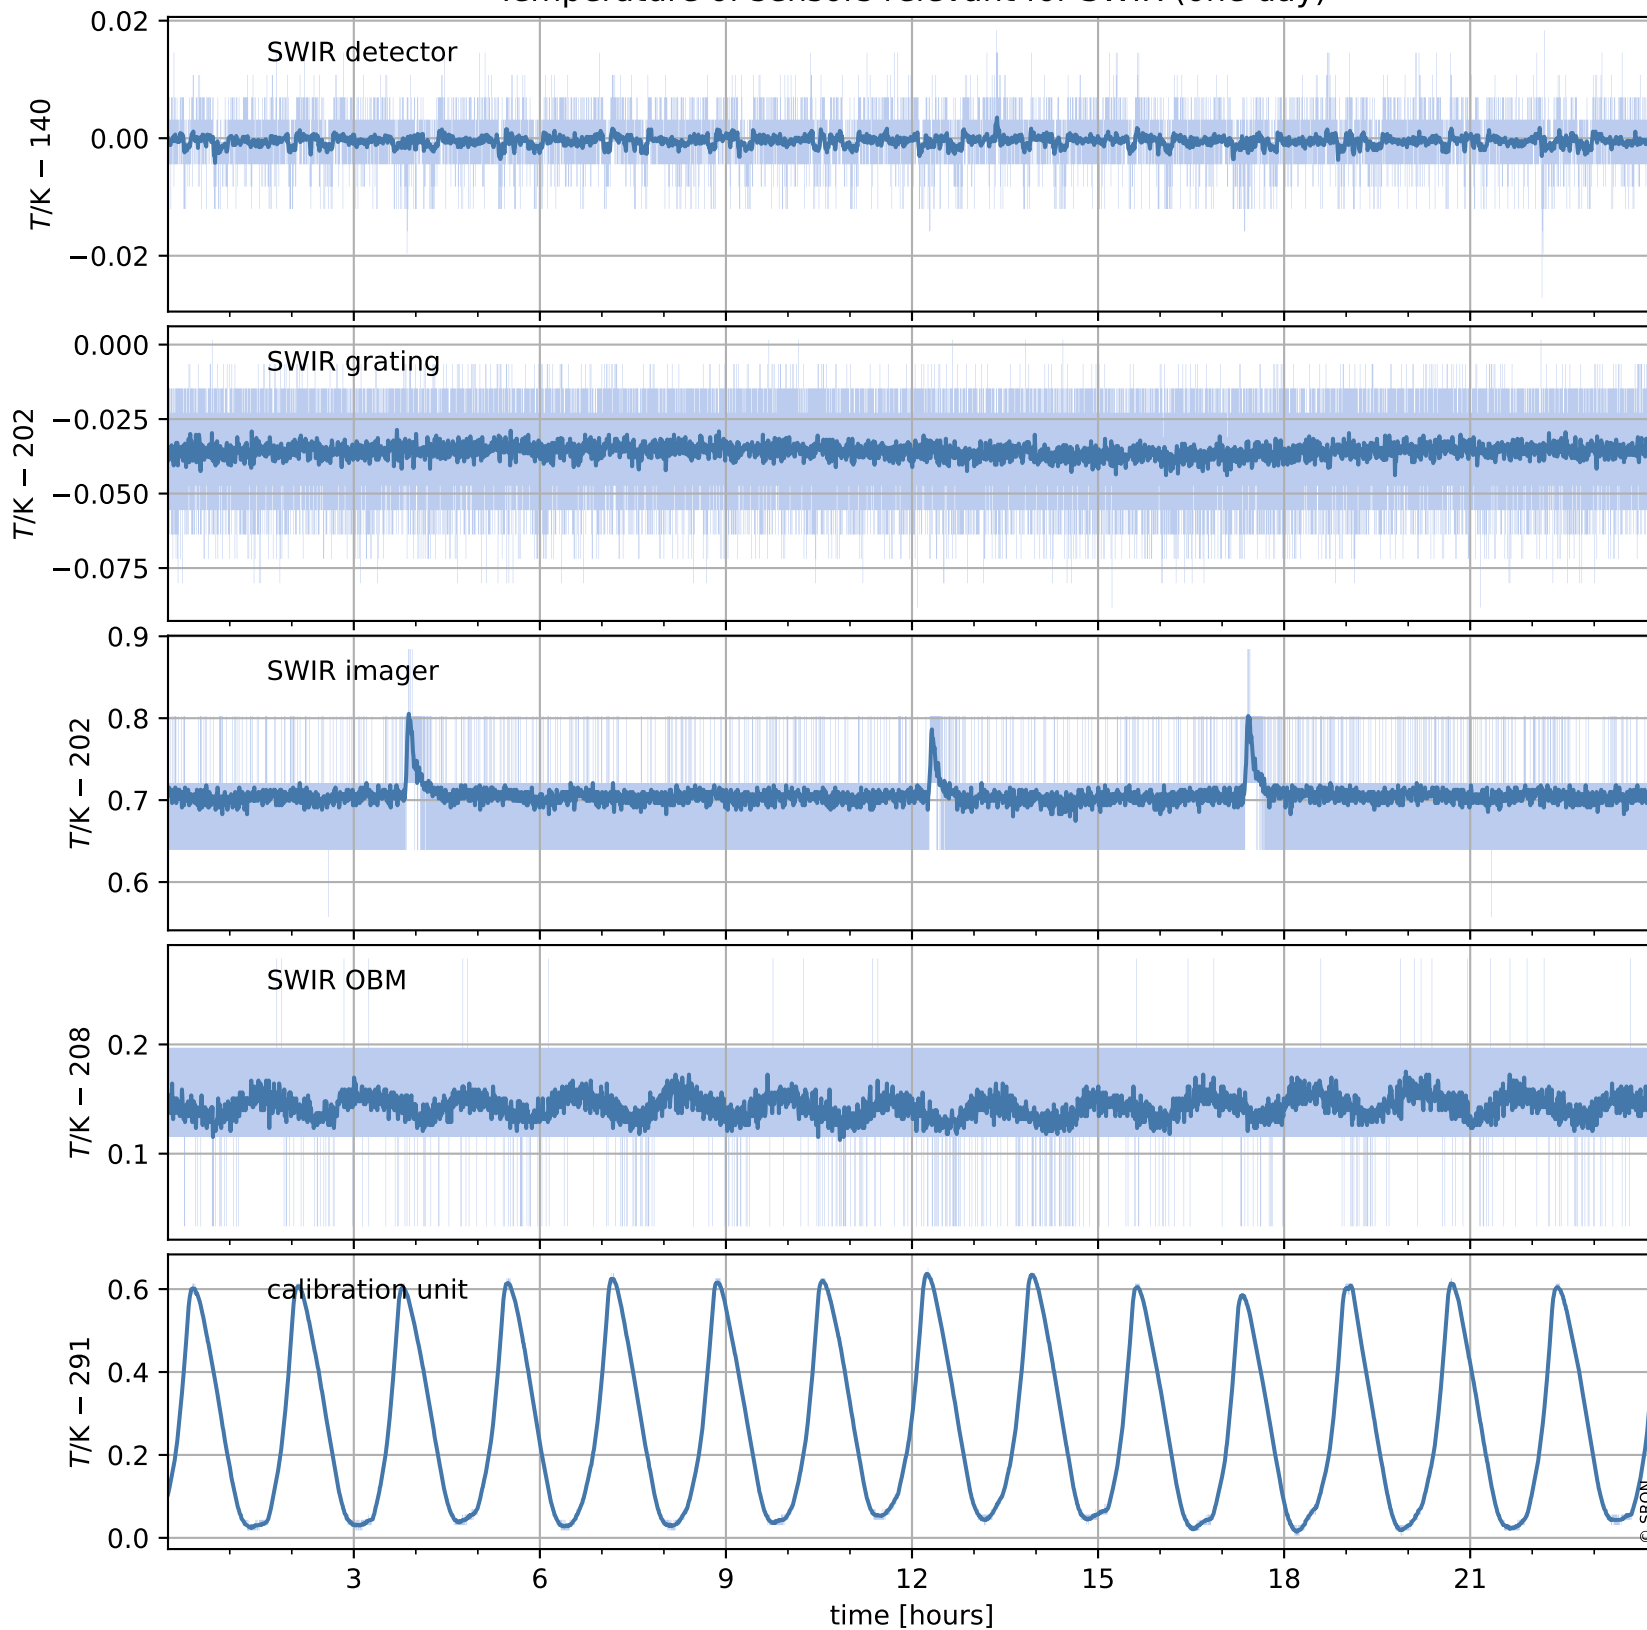

Tropomi SWIR housekeeping data

orbits : [20056, 20069]
coverage : 2021-08-27 / 2021-08-28
created : 2023-08-21T09:16:52

Temperature of sensors relevant for SWIR (one day)

Tropomi SWIR housekeeping data

orbits : [19585, 20069]
coverage : 2021-07-24 / 2021-08-28
created : 2023-08-21T09:16:53

Temperature of sensors relevant for SWIR (last month)

Tropomi SWIR housekeeping data

orbits : [20056, 20069]
coverage : 2021-08-27 / 2021-08-28
created : 2023-08-21T09:16:53

Current and duty cycle of 3 heaters relevant for SWIR (one day)

Tropomi SWIR housekeeping data

orbits : [19585, 20069]
coverage : 2021-07-24 / 2021-08-28
created : 2023-08-21T09:16:53

Current and duty cycle of 3 heaters relevant for SWIR (last month)

Tropomi SWIR housekeeping data