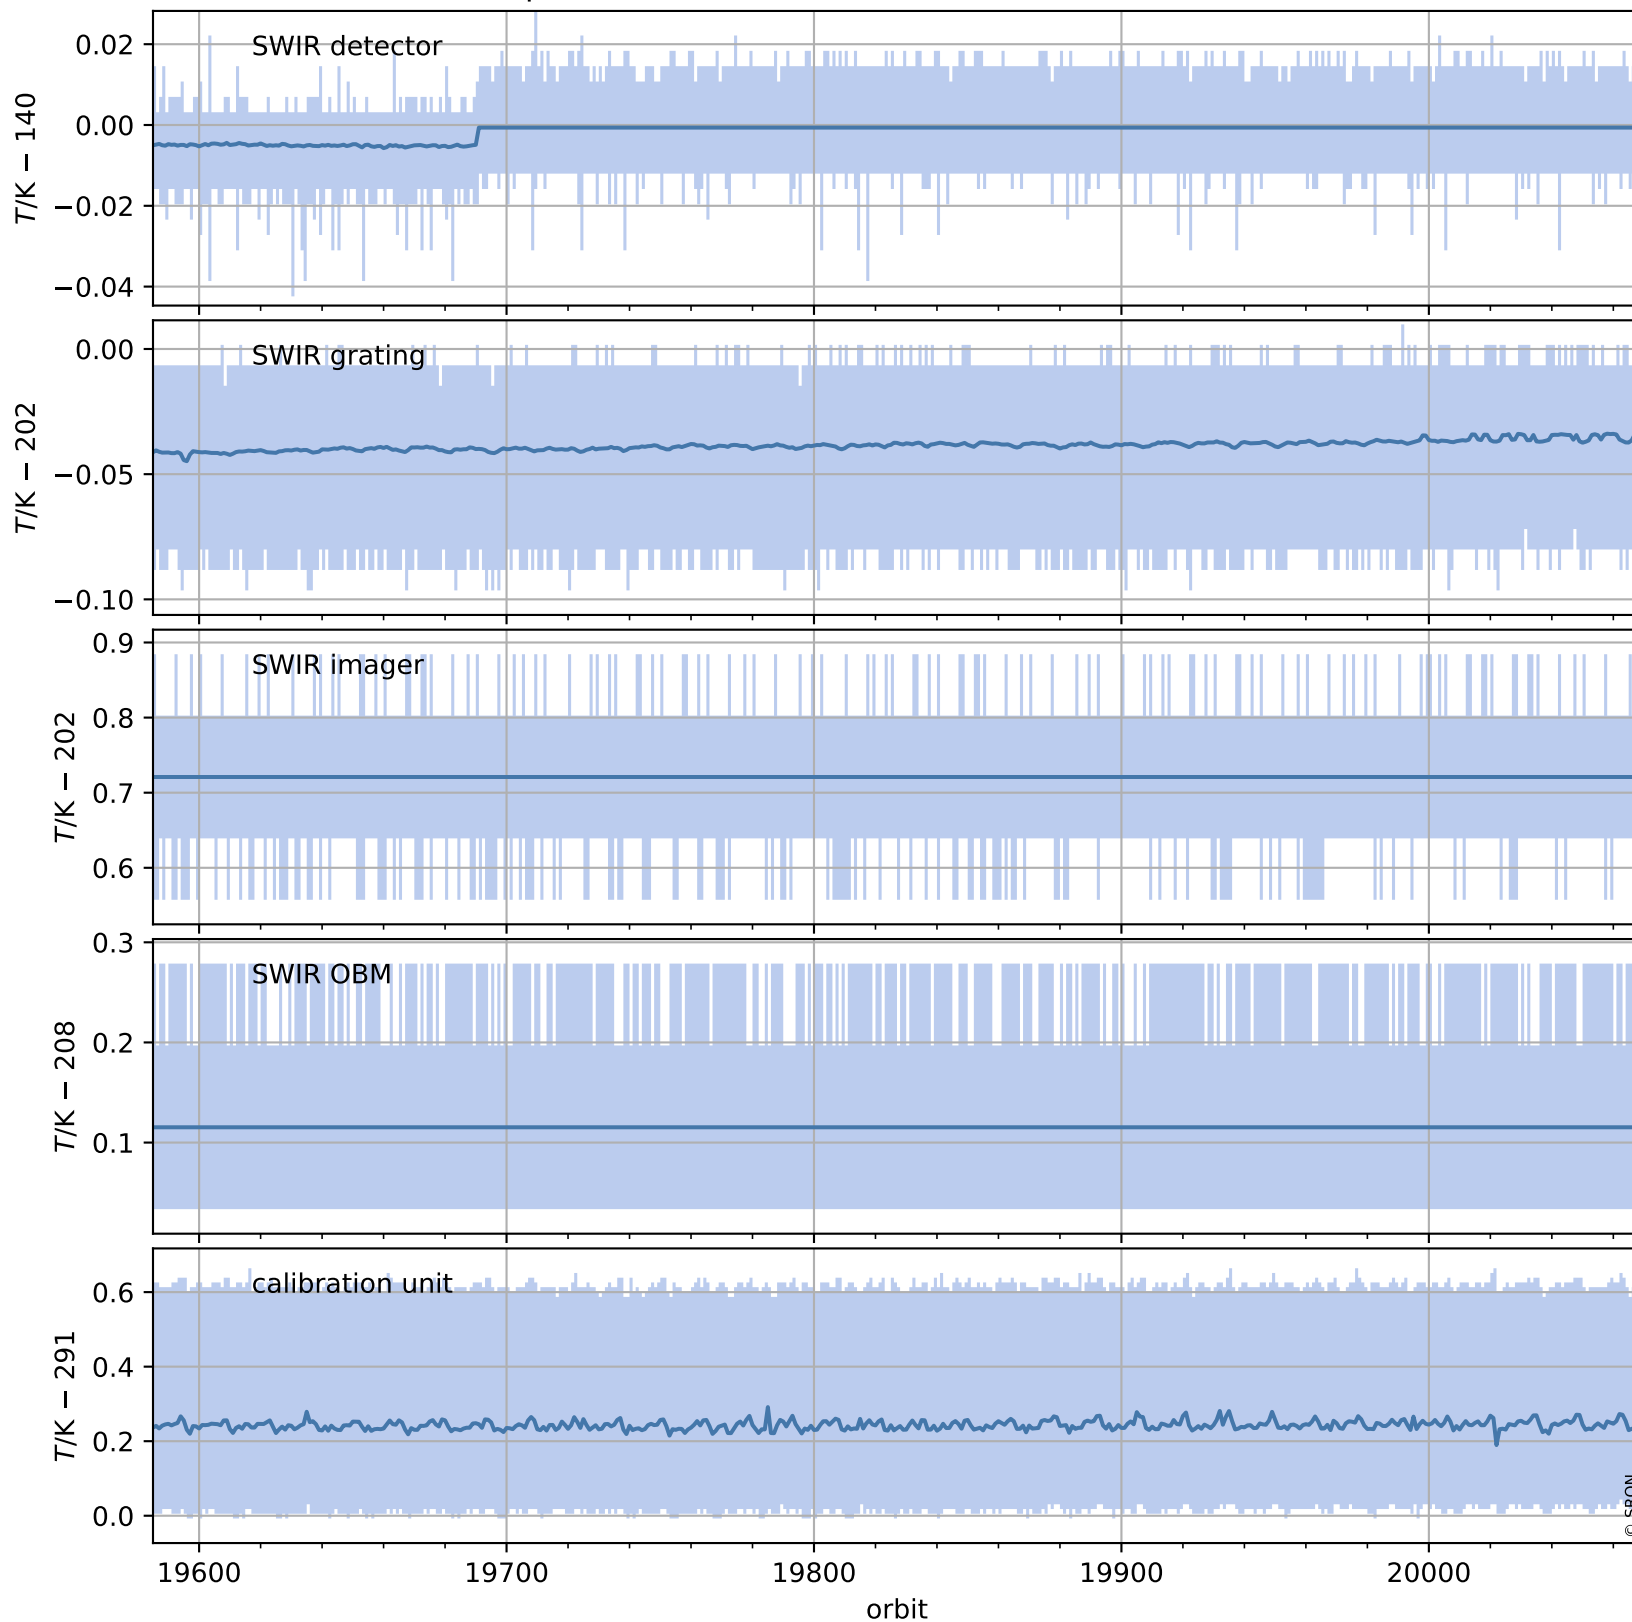

Tropomi SWIR housekeeping data

orbits : [20056, 20069]
coverage : 2021-08-27 / 2021-08-28
created : 2023-08-21T09:16:52

Temperature of sensors relevant for SWIR (one day)

Tropomi SWIR housekeeping data

orbits : [19585, 20069]
coverage : 2021-07-24 / 2021-08-28
created : 2023-08-21T09:16:53

Temperature of sensors relevant for SWIR (last month)

Tropomi SWIR housekeeping data

orbits : [20056, 20069]
coverage : 2021-08-27 / 2021-08-28
created : 2023-08-21T09:16:53

Current and duty cycle of 3 heaters relevant for SWIR (one day)

Tropomi SWIR housekeeping data

orbits : [19585, 20069]
coverage : 2021-07-24 / 2021-08-28
created : 2023-08-21T09:16:53

Current and duty cycle of 3 heaters relevant for SWIR (last month)

Tropomi SWIR housekeeping data

orbits : [20056, 20069]
coverage : 2021-08-27 / 2021-08-28
created : 2023-08-21T09:16:54

Temperature of sensors at the SWIR front-end electronics (one day)

Tropomi SWIR housekeeping data

orbits : [19585, 20069]
coverage : 2021-07-24 / 2021-08-28
created : 2023-08-21T09:16:54