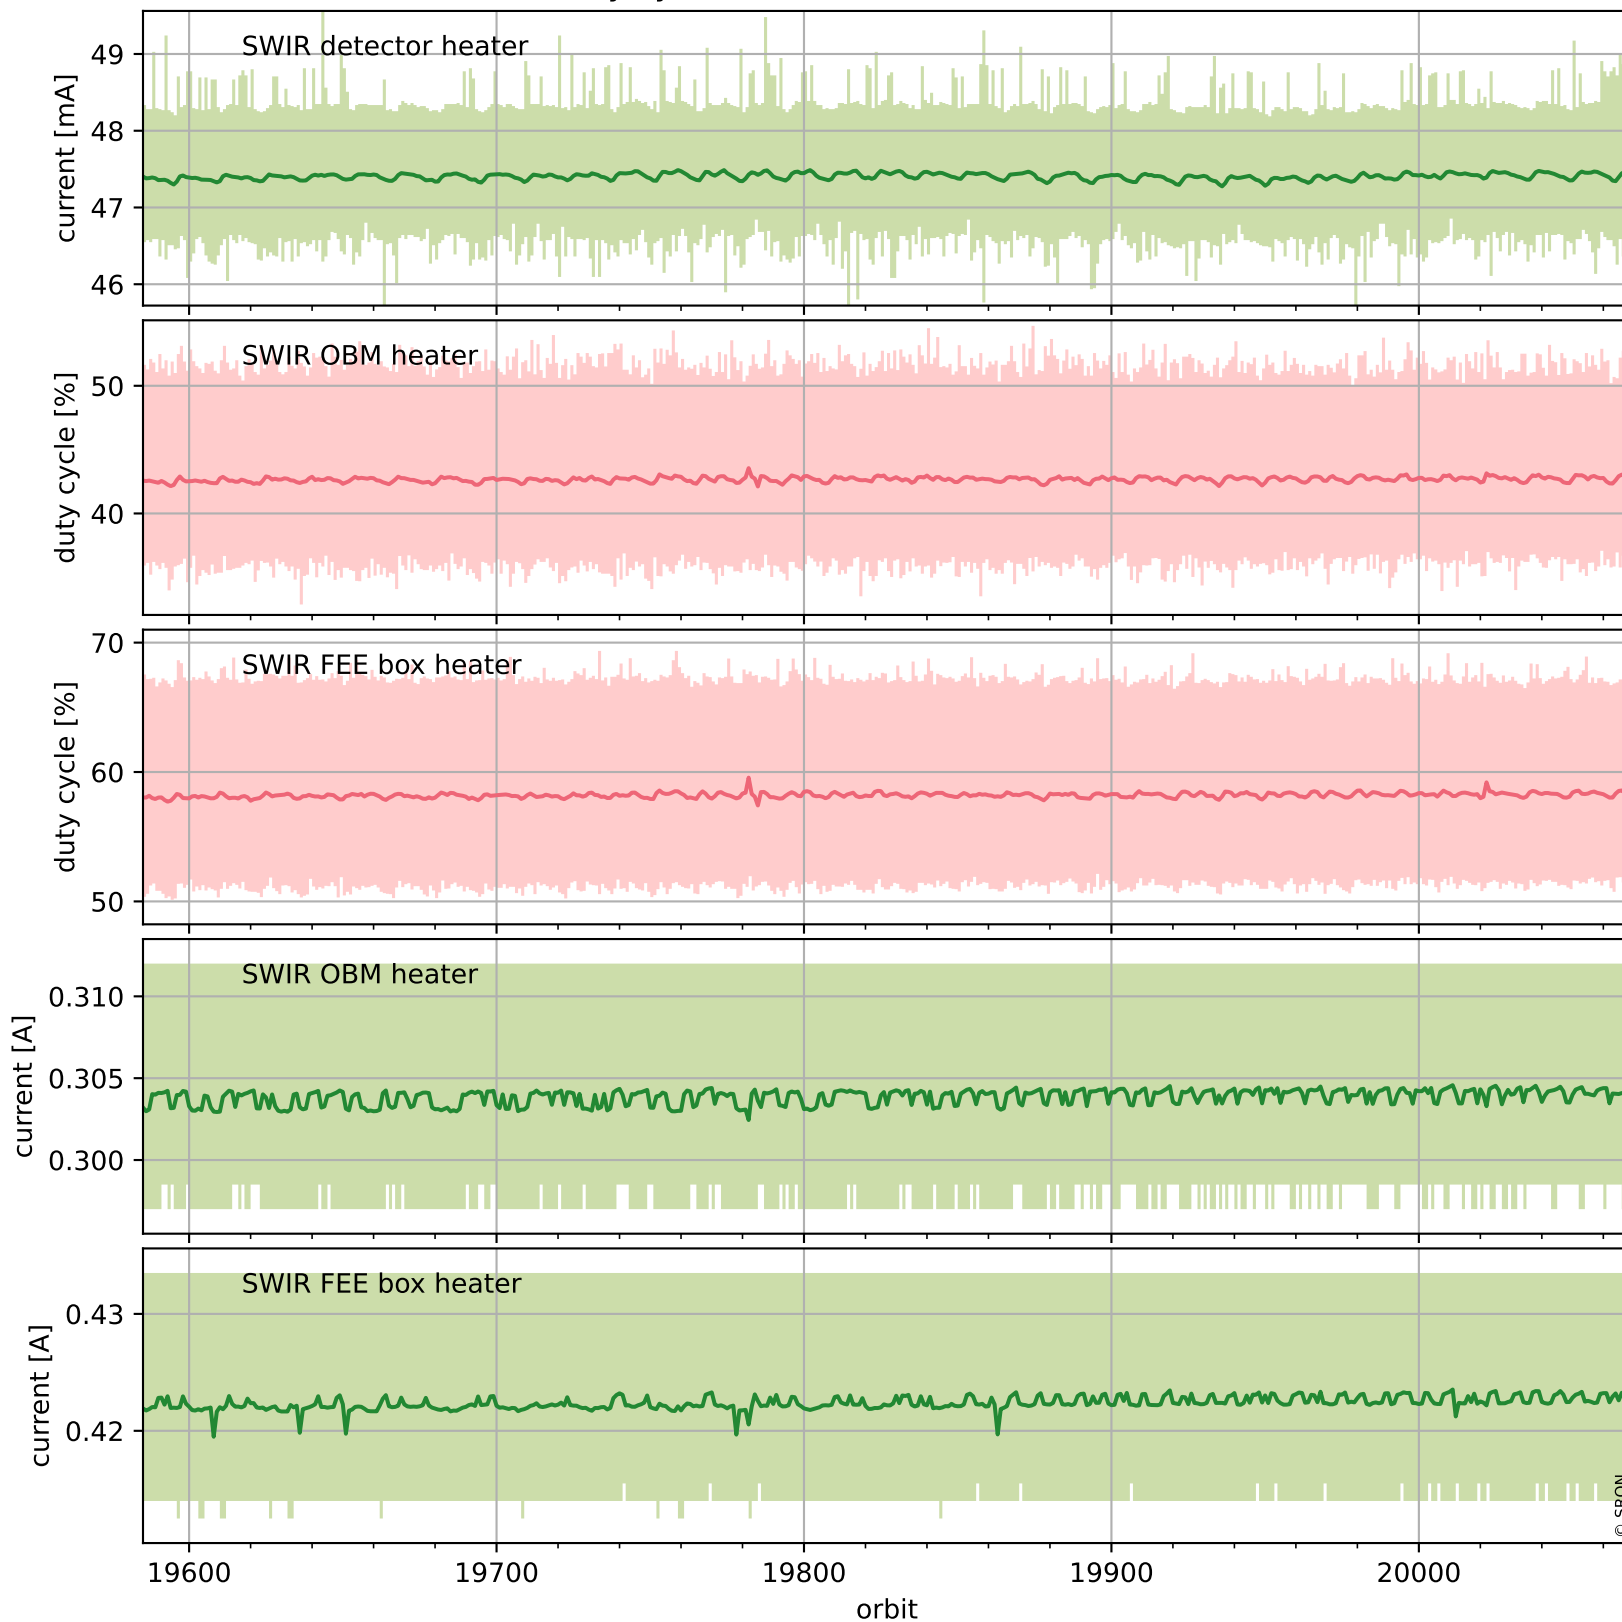

Tropomi SWIR housekeeping data

orbits : [20056, 20069]
coverage : 2021-08-27 / 2021-08-28
created : 2023-08-21T09:16:52

Temperature of sensors relevant for SWIR (one day)

Tropomi SWIR housekeeping data

orbits : [19585, 20069]
coverage : 2021-07-24 / 2021-08-28
created : 2023-08-21T09:16:53

Temperature of sensors relevant for SWIR (last month)

Tropomi SWIR housekeeping data

orbits : [20056, 20069]
coverage : 2021-08-27 / 2021-08-28
created : 2023-08-21T09:16:53

Current and duty cycle of 3 heaters relevant for SWIR (one day)

Tropomi SWIR housekeeping data

orbits : [19585, 20069]
coverage : 2021-07-24 / 2021-08-28
created : 2023-08-21T09:16:53

Current and duty cycle of 3 heaters relevant for SWIR (last month)

Tropomi SWIR housekeeping data

orbits : [20056, 20069]
coverage : 2021-08-27 / 2021-08-28
created : 2023-08-21T09:16:54

Temperature of sensors at the SWIR front-end electronics (one day)

Tropomi SWIR housekeeping data

orbits : [19585, 20069]
coverage : 2021-07-24 / 2021-08-28
created : 2023-08-21T09:16:54