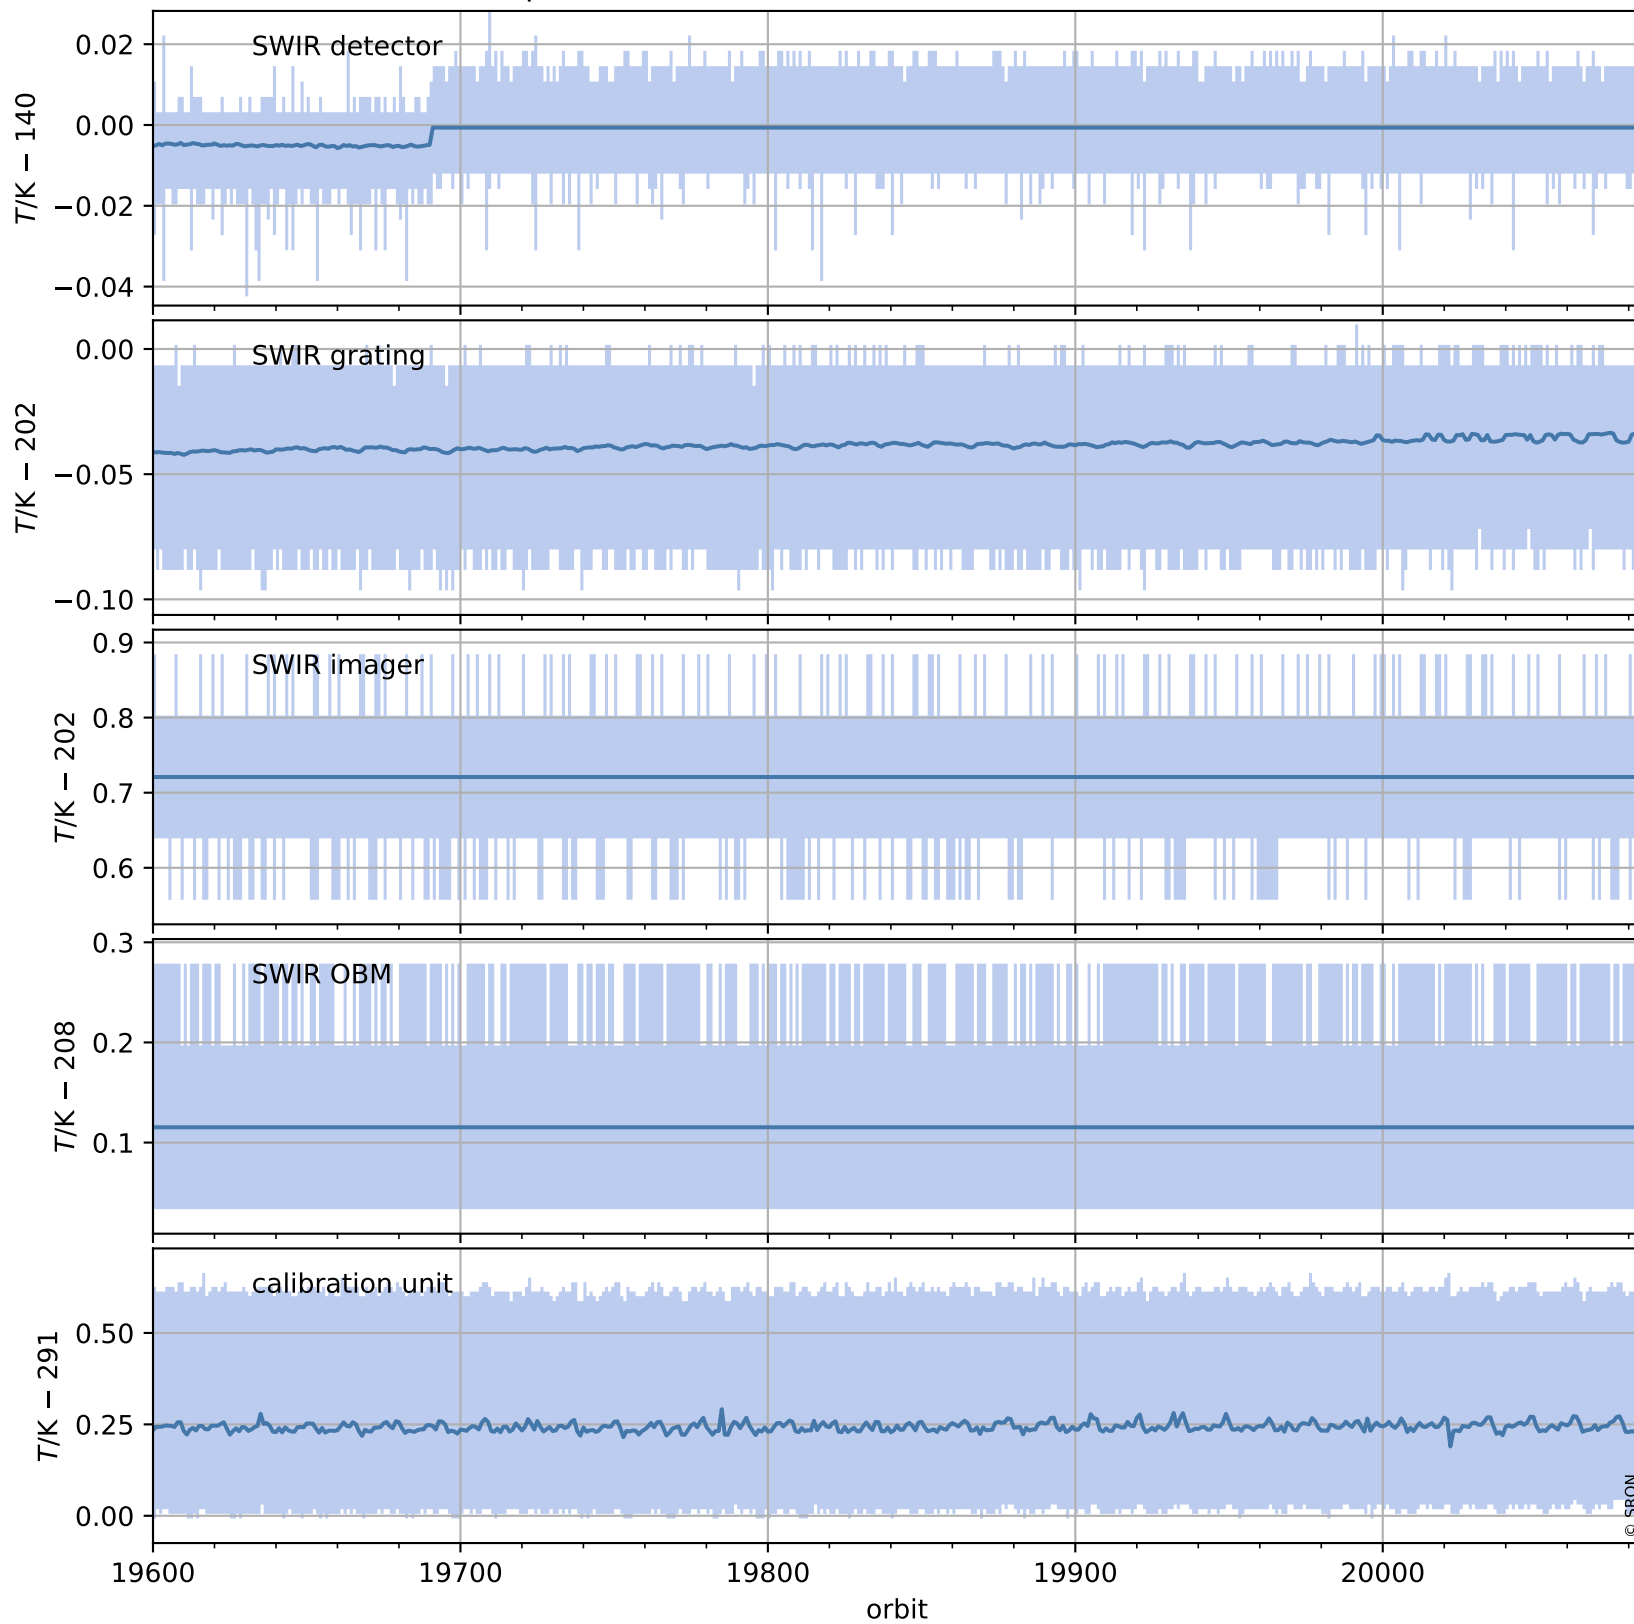

Tropomi SWIR housekeeping data

orbits : [20070, 20084]
coverage : 2021-08-28 / 2021-08-29
created : 2023-08-21T09:16:55

Temperature of sensors relevant for SWIR (one day)

Tropomi SWIR housekeeping data

orbits : [19600, 20084]
coverage : 2021-07-25 / 2021-08-29
created : 2023-08-21T09:16:55

Temperature of sensors relevant for SWIR (last month)

Tropomi SWIR housekeeping data

orbits : [20070, 20084]
coverage : 2021-08-28 / 2021-08-29
created : 2023-08-21T09:16:55

Current and duty cycle of 3 heaters relevant for SWIR (one day)

Tropomi SWIR housekeeping data

orbits : [19600, 20084]
coverage : 2021-07-25 / 2021-08-29
created : 2023-08-21T09:16:56

Current and duty cycle of 3 heaters relevant for SWIR (last month)

Tropomi SWIR housekeeping data

orbits : [20070, 20084]
coverage : 2021-08-28 / 2021-08-29
created : 2023-08-21T09:16:56

Temperature of sensors at the SWIR front-end electronics (one day)

Tropomi SWIR housekeeping data

orbits : [19600, 20084]
coverage : 2021-07-25 / 2021-08-29
created : 2023-08-21T09:16:56