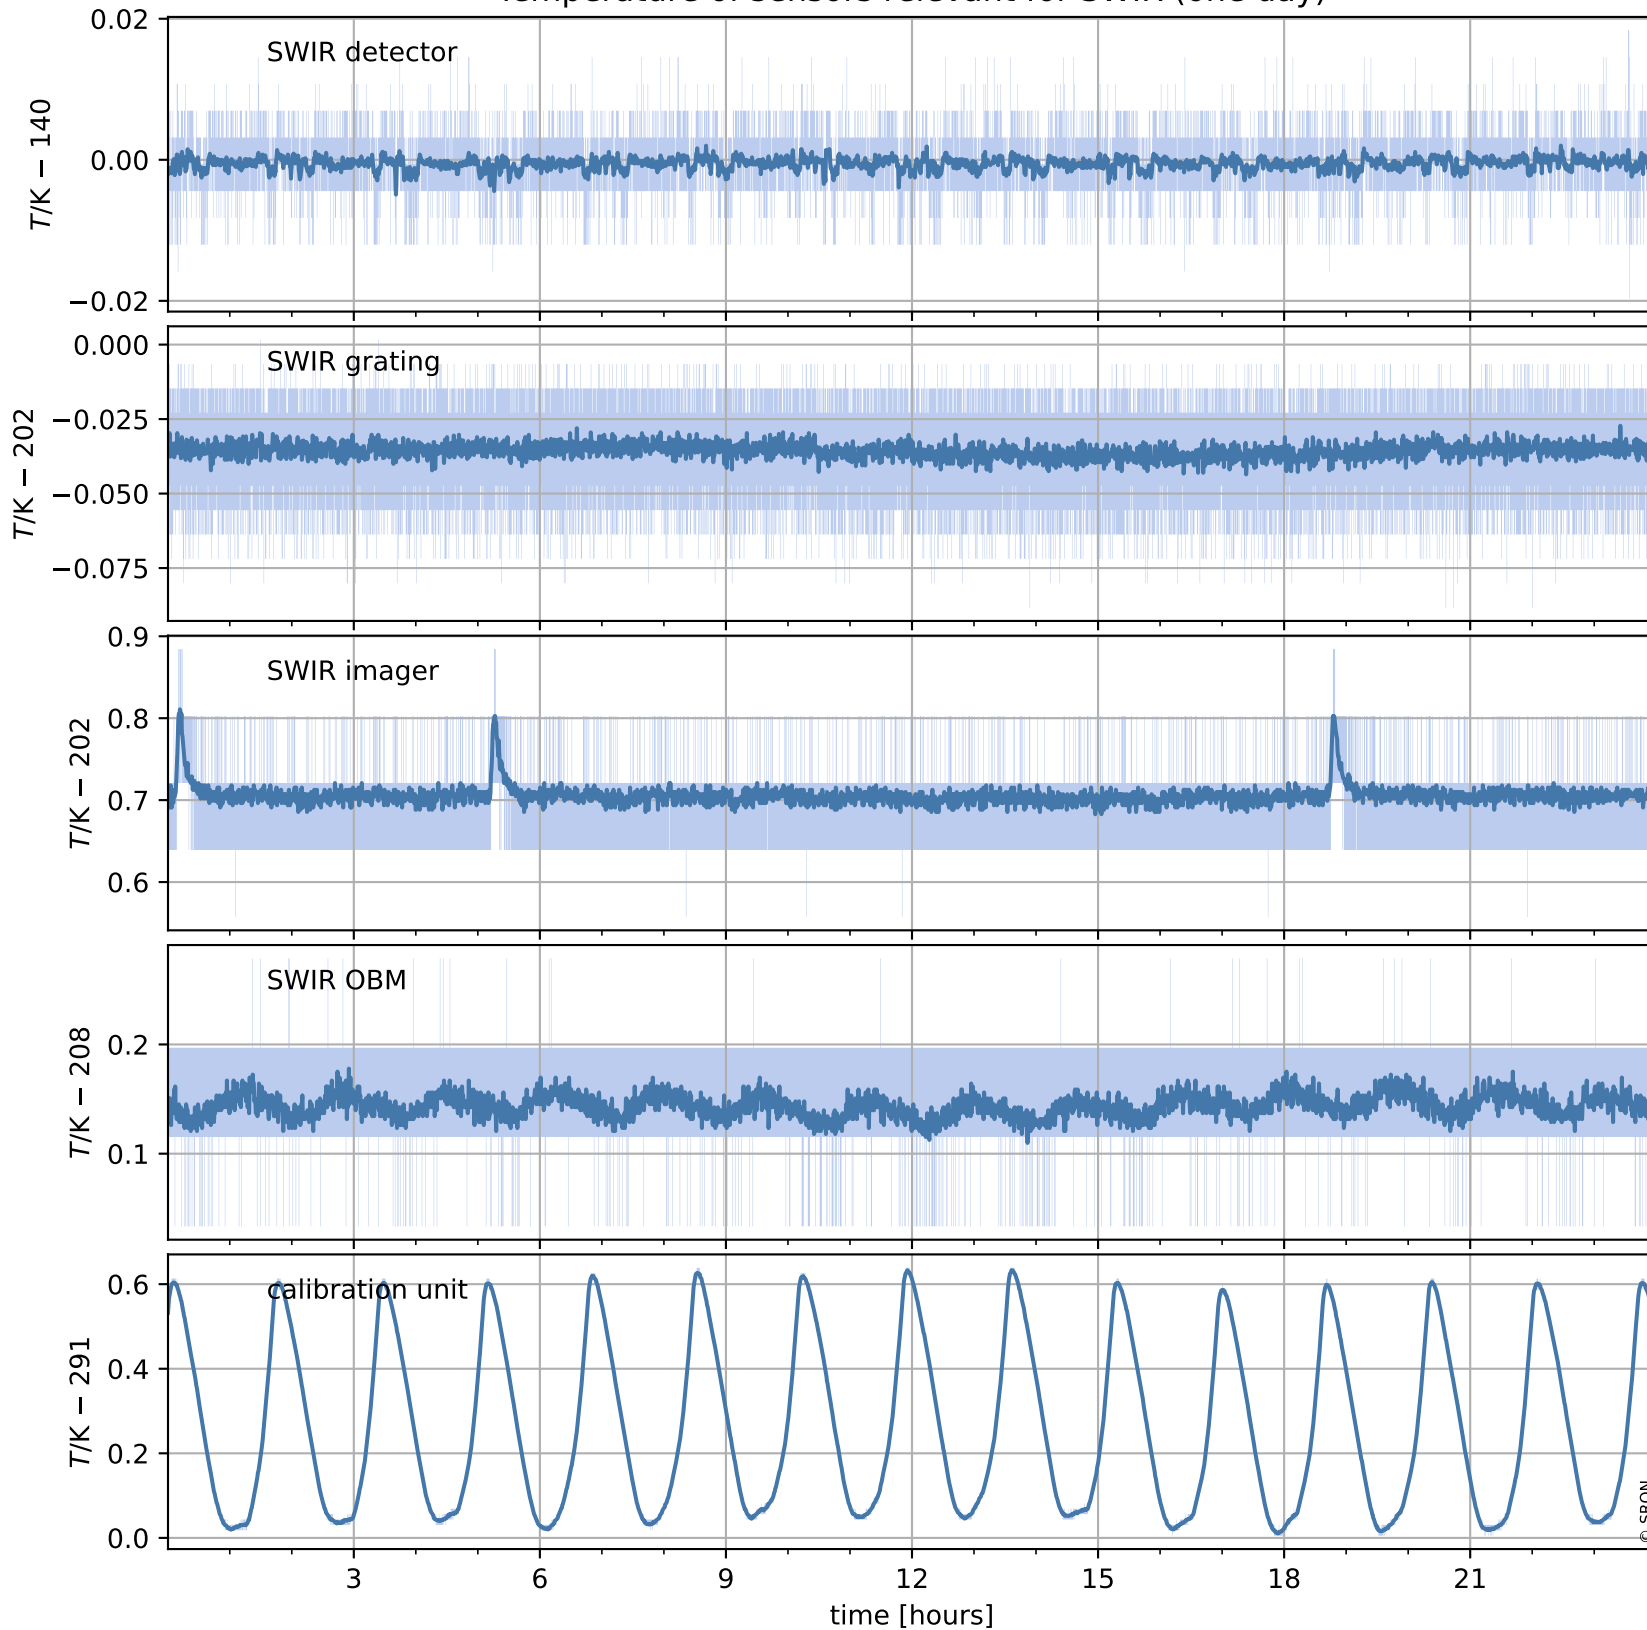

Tropomi SWIR housekeeping data

orbits : [20070, 20084]
coverage : 2021-08-28 / 2021-08-29
created : 2023-08-21T09:16:55

Temperature of sensors relevant for SWIR (one day)

Tropomi SWIR housekeeping data

orbits : [19600, 20084]
coverage : 2021-07-25 / 2021-08-29
created : 2023-08-21T09:16:55

Temperature of sensors relevant for SWIR (last month)

Tropomi SWIR housekeeping data

orbits : [20070, 20084]
coverage : 2021-08-28 / 2021-08-29
created : 2023-08-21T09:16:55

Current and duty cycle of 3 heaters relevant for SWIR (one day)

Tropomi SWIR housekeeping data

orbits : [19600, 20084]
coverage : 2021-07-25 / 2021-08-29
created : 2023-08-21T09:16:56

Current and duty cycle of 3 heaters relevant for SWIR (last month)

Tropomi SWIR housekeeping data