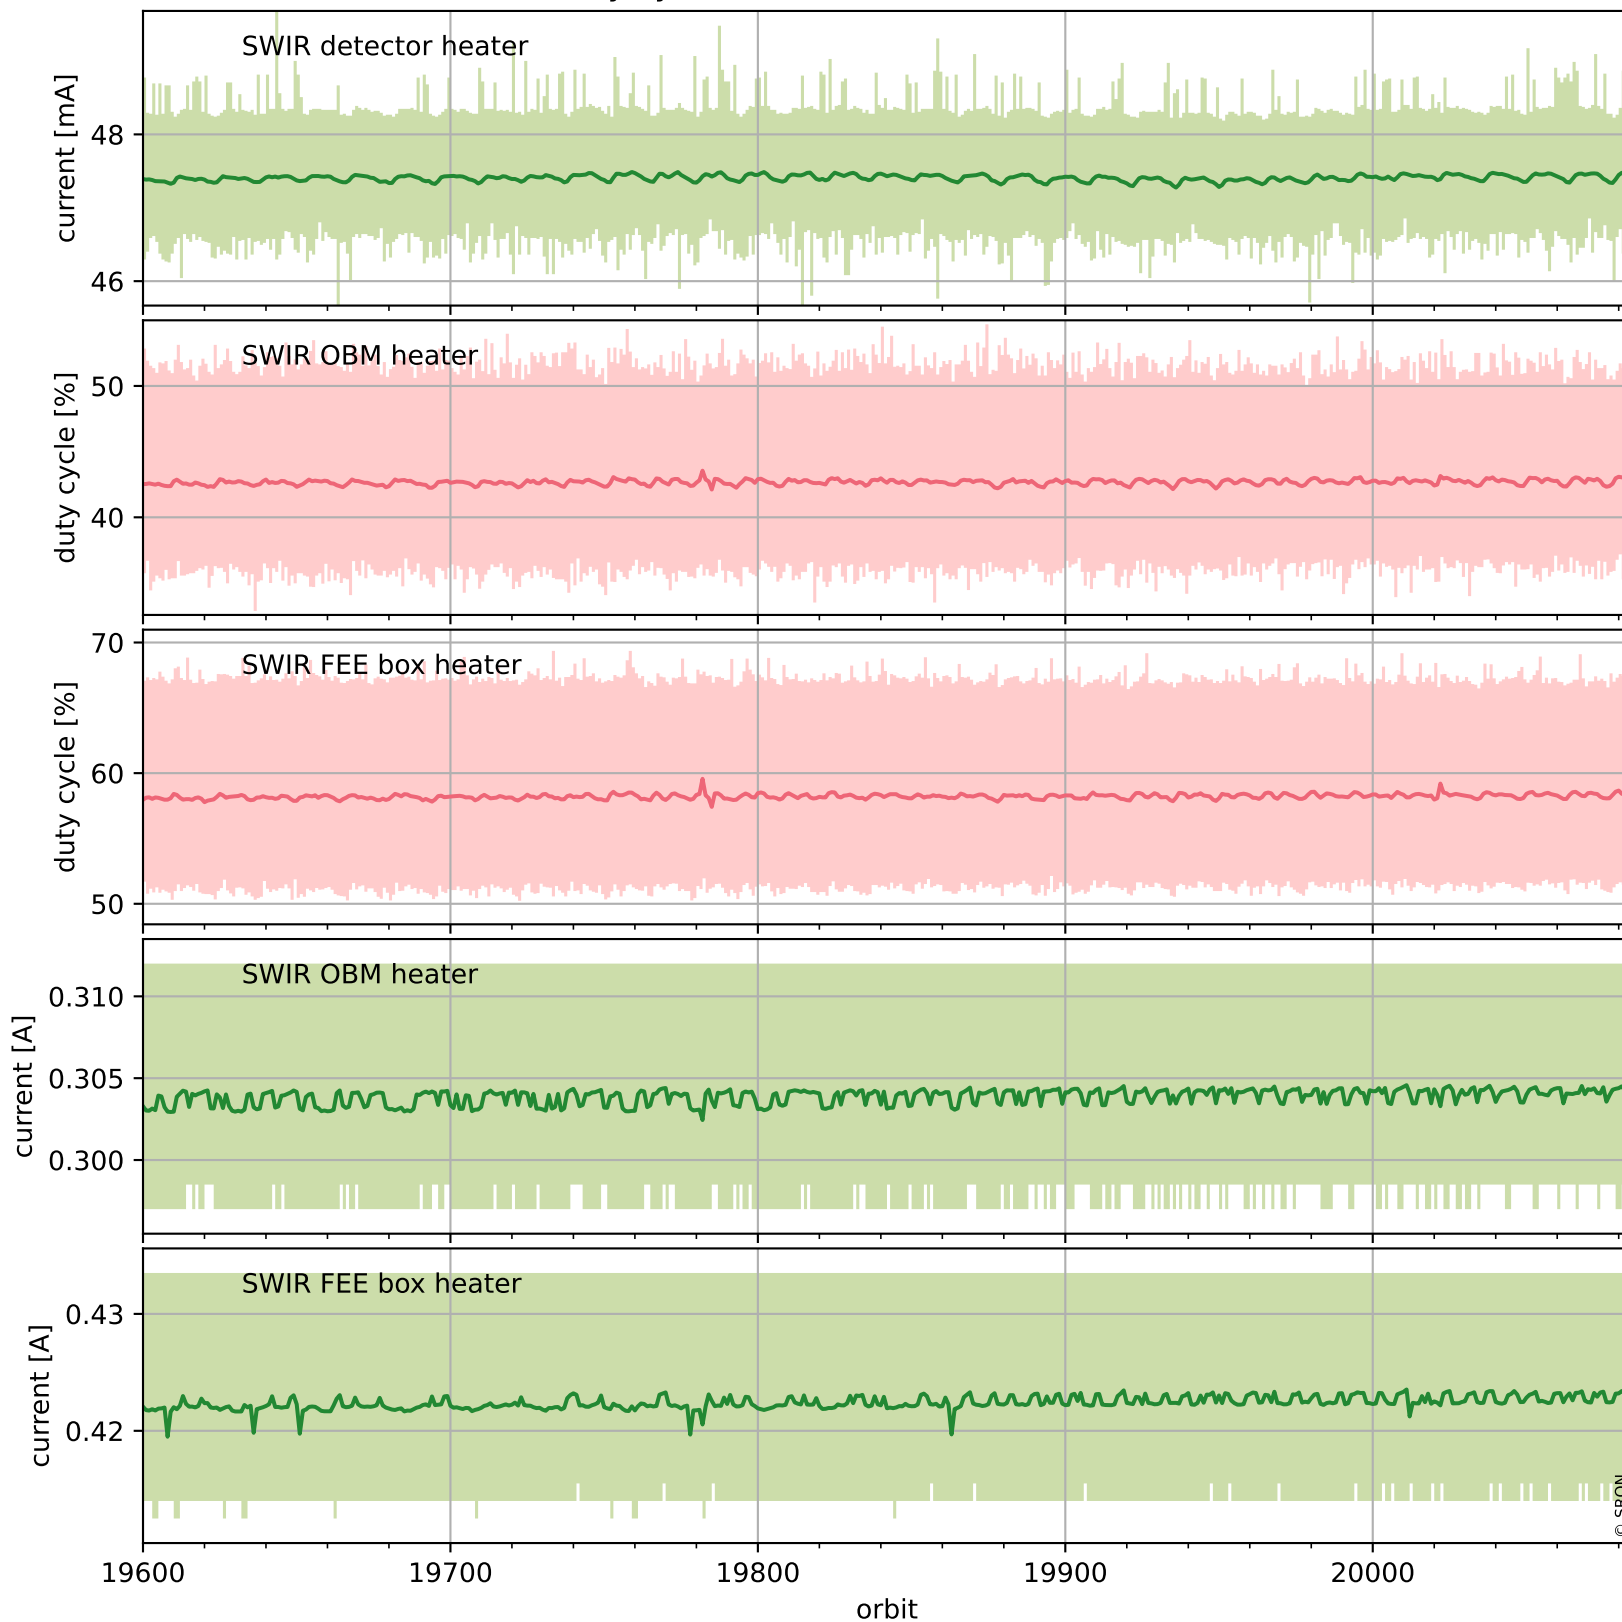

Tropomi SWIR housekeeping data

orbits : [20070, 20084]
coverage : 2021-08-28 / 2021-08-29
created : 2023-08-21T09:16:55

Temperature of sensors relevant for SWIR (one day)

Tropomi SWIR housekeeping data

orbits : [19600, 20084]
coverage : 2021-07-25 / 2021-08-29
created : 2023-08-21T09:16:55

Temperature of sensors relevant for SWIR (last month)

Tropomi SWIR housekeeping data

orbits : [20070, 20084]
coverage : 2021-08-28 / 2021-08-29
created : 2023-08-21T09:16:55

Current and duty cycle of 3 heaters relevant for SWIR (one day)

Tropomi SWIR housekeeping data

orbits : [19600, 20084]
coverage : 2021-07-25 / 2021-08-29
created : 2023-08-21T09:16:56

Current and duty cycle of 3 heaters relevant for SWIR (last month)

Tropomi SWIR housekeeping data

orbits : [20070, 20084]
coverage : 2021-08-28 / 2021-08-29
created : 2023-08-21T09:16:56

Temperature of sensors at the SWIR front-end electronics (one day)

Tropomi SWIR housekeeping data

orbits : [19600, 20084]
coverage : 2021-07-25 / 2021-08-29
created : 2023-08-21T09:16:56