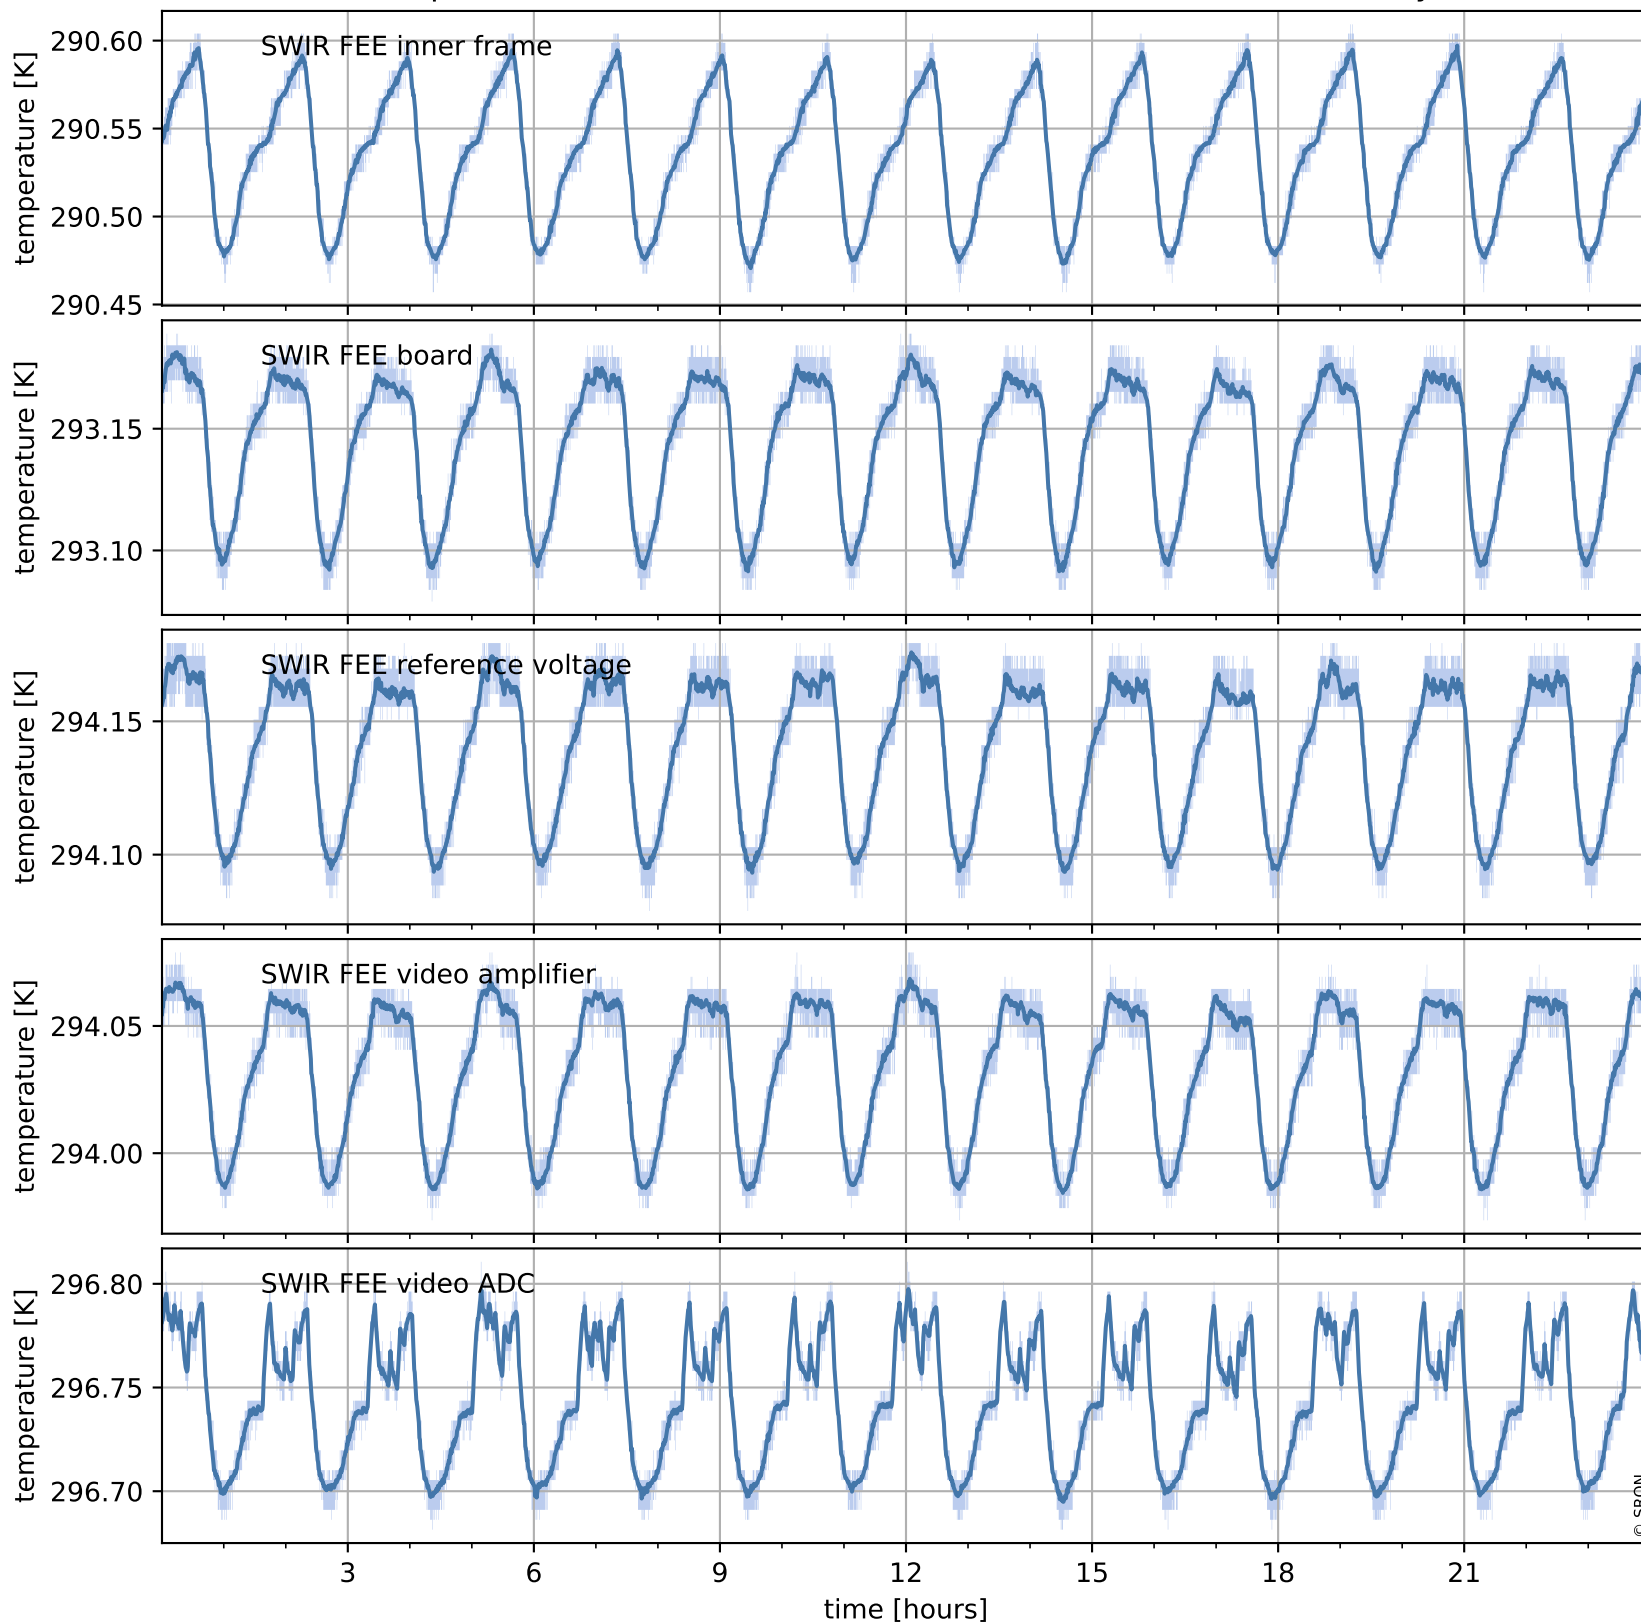

Tropomi SWIR housekeeping data

orbits : [20070, 20084]
coverage : 2021-08-28 / 2021-08-29
created : 2023-08-21T09:16:55

Temperature of sensors relevant for SWIR (one day)

Tropomi SWIR housekeeping data

orbits : [19600, 20084]
coverage : 2021-07-25 / 2021-08-29
created : 2023-08-21T09:16:55

Temperature of sensors relevant for SWIR (last month)

Tropomi SWIR housekeeping data

orbits : [20070, 20084]
coverage : 2021-08-28 / 2021-08-29
created : 2023-08-21T09:16:55

Current and duty cycle of 3 heaters relevant for SWIR (one day)

Tropomi SWIR housekeeping data

orbits : [19600, 20084]
coverage : 2021-07-25 / 2021-08-29
created : 2023-08-21T09:16:56

Current and duty cycle of 3 heaters relevant for SWIR (last month)

Tropomi SWIR housekeeping data

orbits : [20070, 20084]
coverage : 2021-08-28 / 2021-08-29
created : 2023-08-21T09:16:56

Temperature of sensors at the SWIR front-end electronics (one day)

Tropomi SWIR housekeeping data

orbits : [19600, 20084]
coverage : 2021-07-25 / 2021-08-29
created : 2023-08-21T09:16:56