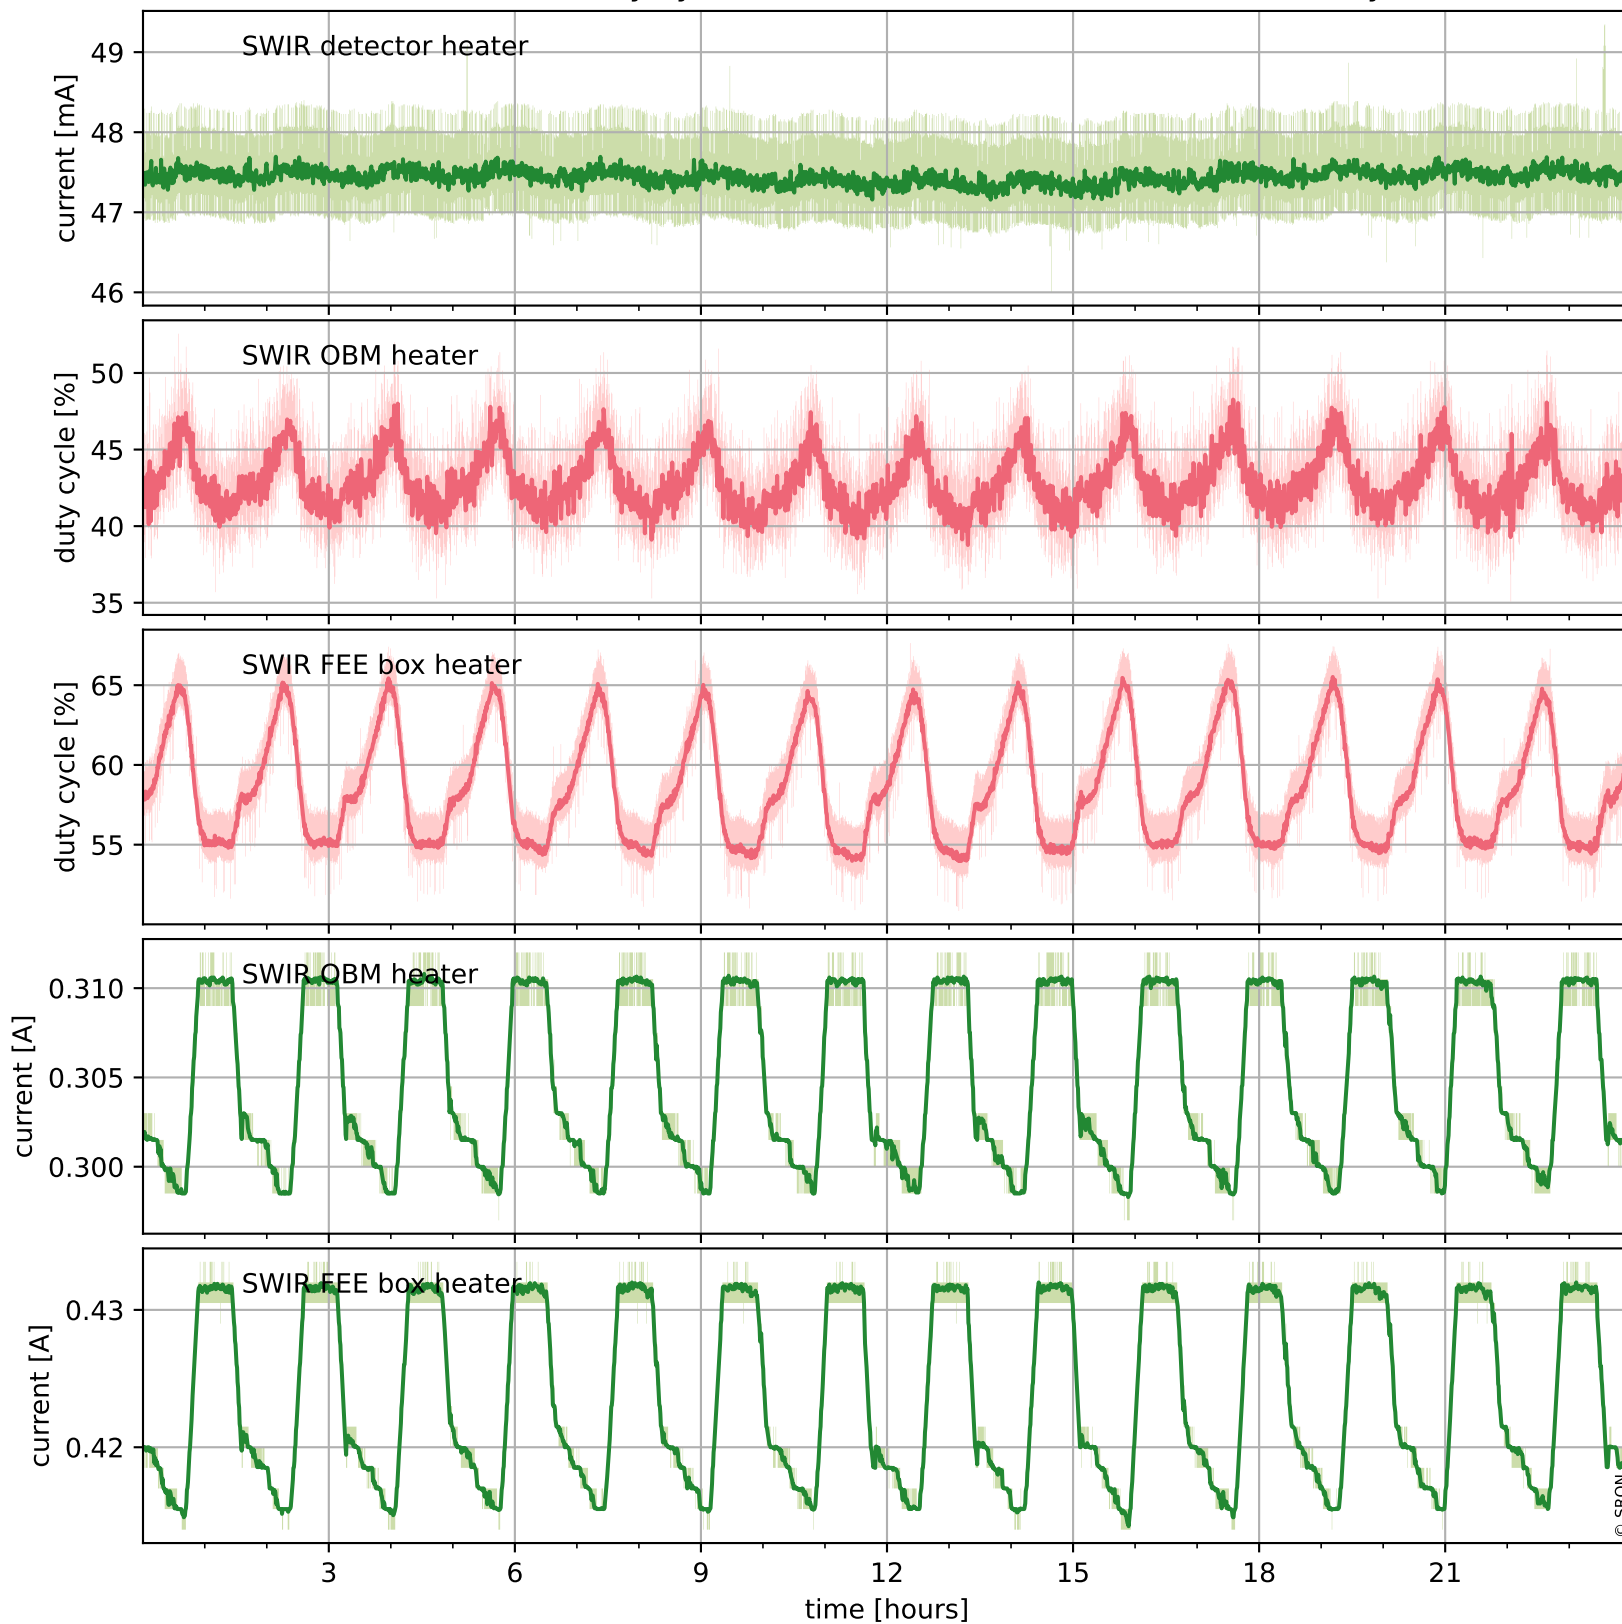

Tropomi SWIR housekeeping data

orbits : [20070, 20084]
coverage : 2021-08-28 / 2021-08-29
created : 2023-08-21T09:16:55

Temperature of sensors relevant for SWIR (one day)

Tropomi SWIR housekeeping data

orbits : [19600, 20084]
coverage : 2021-07-25 / 2021-08-29
created : 2023-08-21T09:16:55

Temperature of sensors relevant for SWIR (last month)

Tropomi SWIR housekeeping data

orbits : [20070, 20084]
coverage : 2021-08-28 / 2021-08-29
created : 2023-08-21T09:16:55

Current and duty cycle of 3 heaters relevant for SWIR (one day)

Tropomi SWIR housekeeping data

orbits : [19600, 20084]
coverage : 2021-07-25 / 2021-08-29
created : 2023-08-21T09:16:56

Current and duty cycle of 3 heaters relevant for SWIR (last month)

Tropomi SWIR housekeeping data

orbits : [20070, 20084]
coverage : 2021-08-28 / 2021-08-29
created : 2023-08-21T09:16:56

Temperature of sensors at the SWIR front-end electronics (one day)

Tropomi SWIR housekeeping data

orbits : [19600, 20084]
coverage : 2021-07-25 / 2021-08-29
created : 2023-08-21T09:16:56