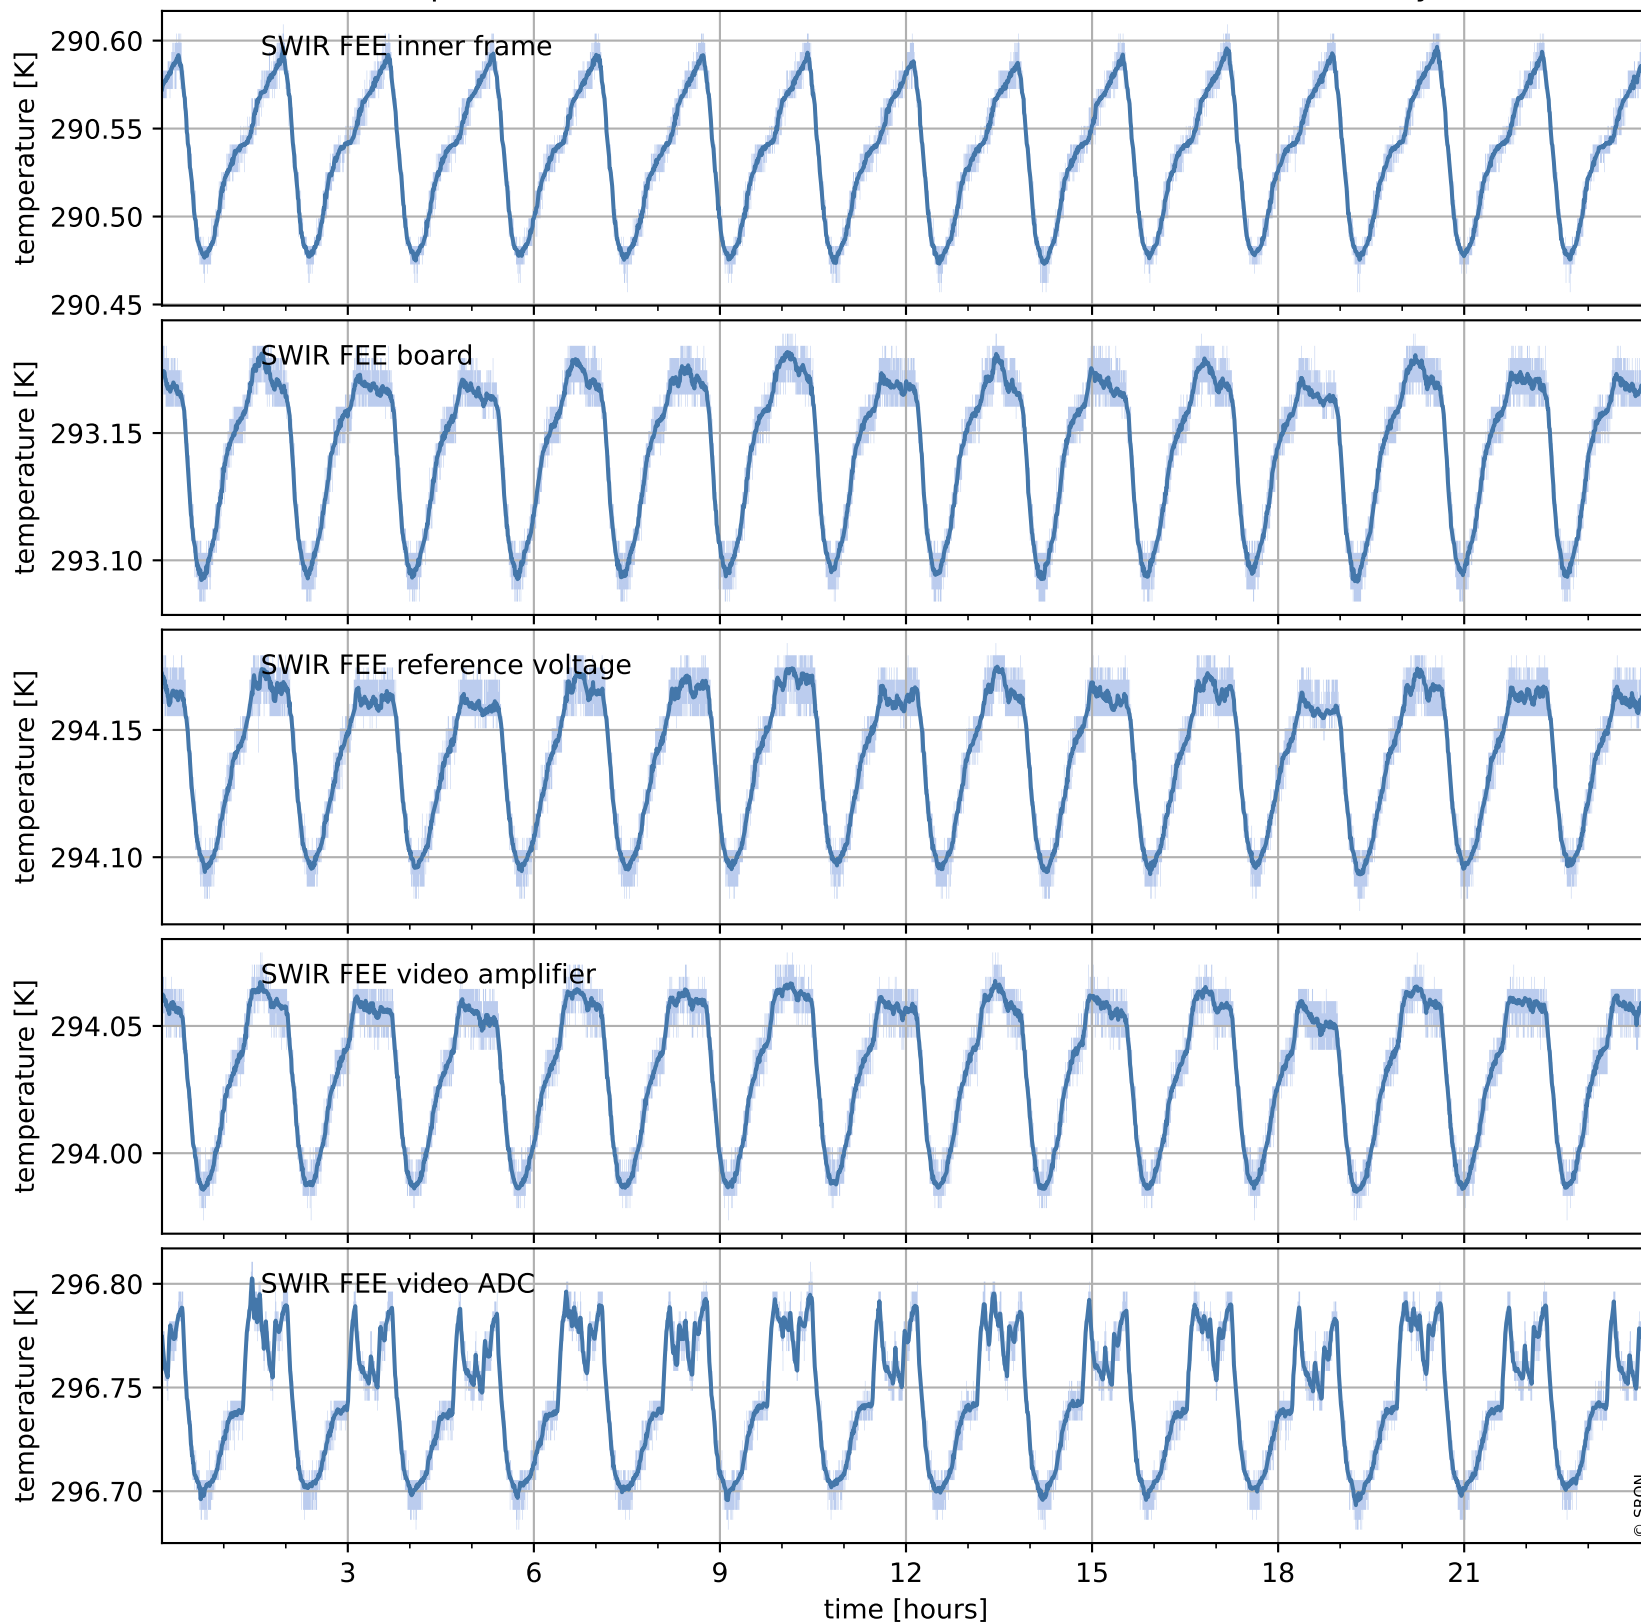

Tropomi SWIR housekeeping data

orbits : [20085, 20098]
coverage : 2021-08-29 / 2021-08-30
created : 2023-08-21T09:16:58

Temperature of sensors at the SWIR front-end electronics (one day)