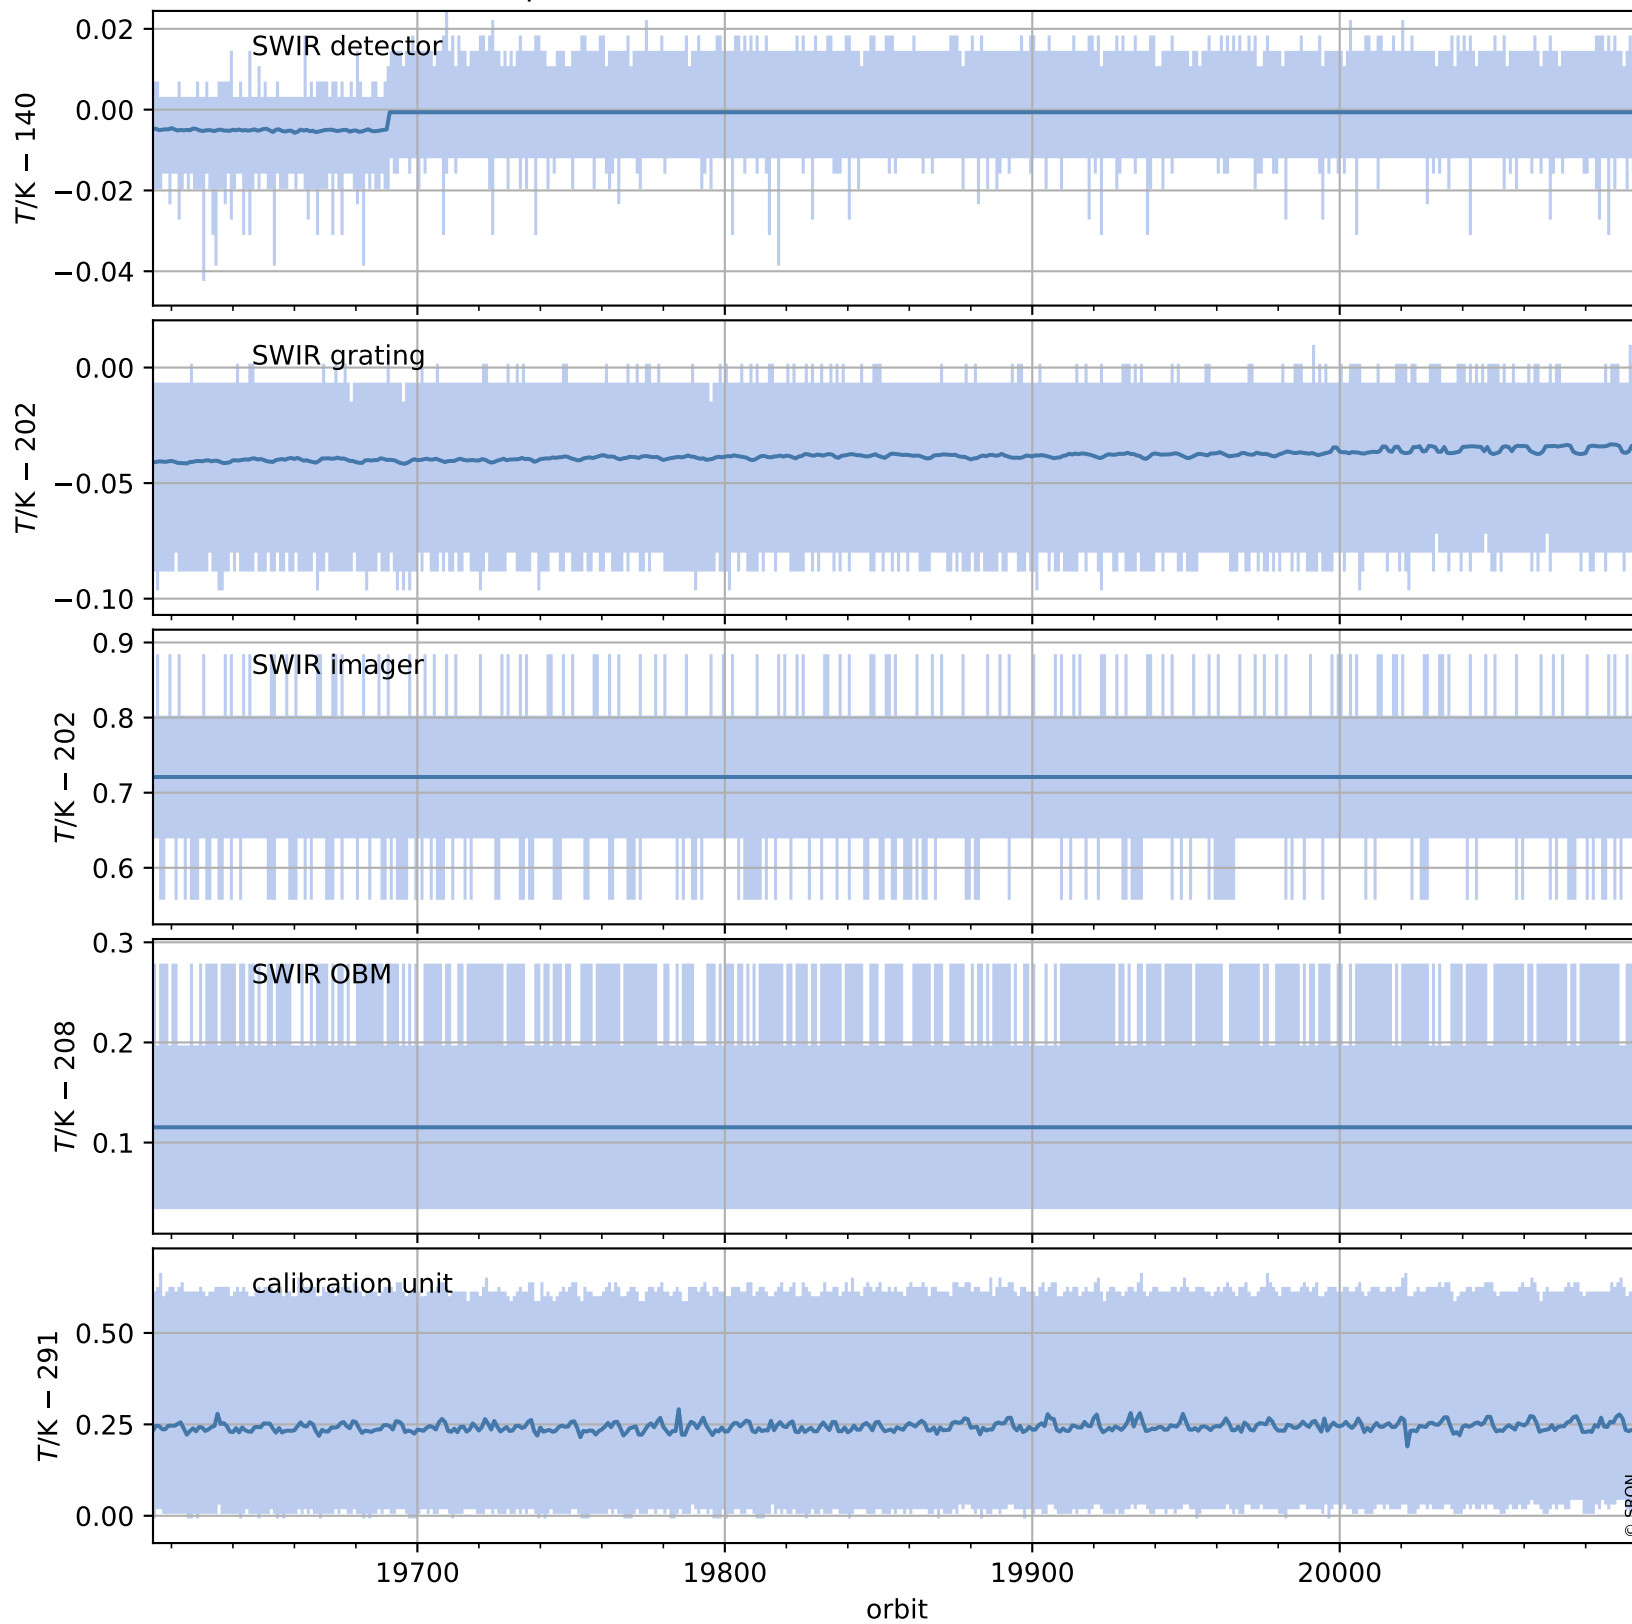

# Tropomi SWIR housekeeping data

orbits : [20085, 20098]  
coverage : 2021-08-29 / 2021-08-30  
created : 2023-08-21T09:16:57

## Temperature of sensors relevant for SWIR (one day)

# Tropomi SWIR housekeeping data

orbits : [19614, 20098]  
coverage : 2021-07-26 / 2021-08-30  
created : 2023-08-21T09:16:57

## Temperature of sensors relevant for SWIR (last month)