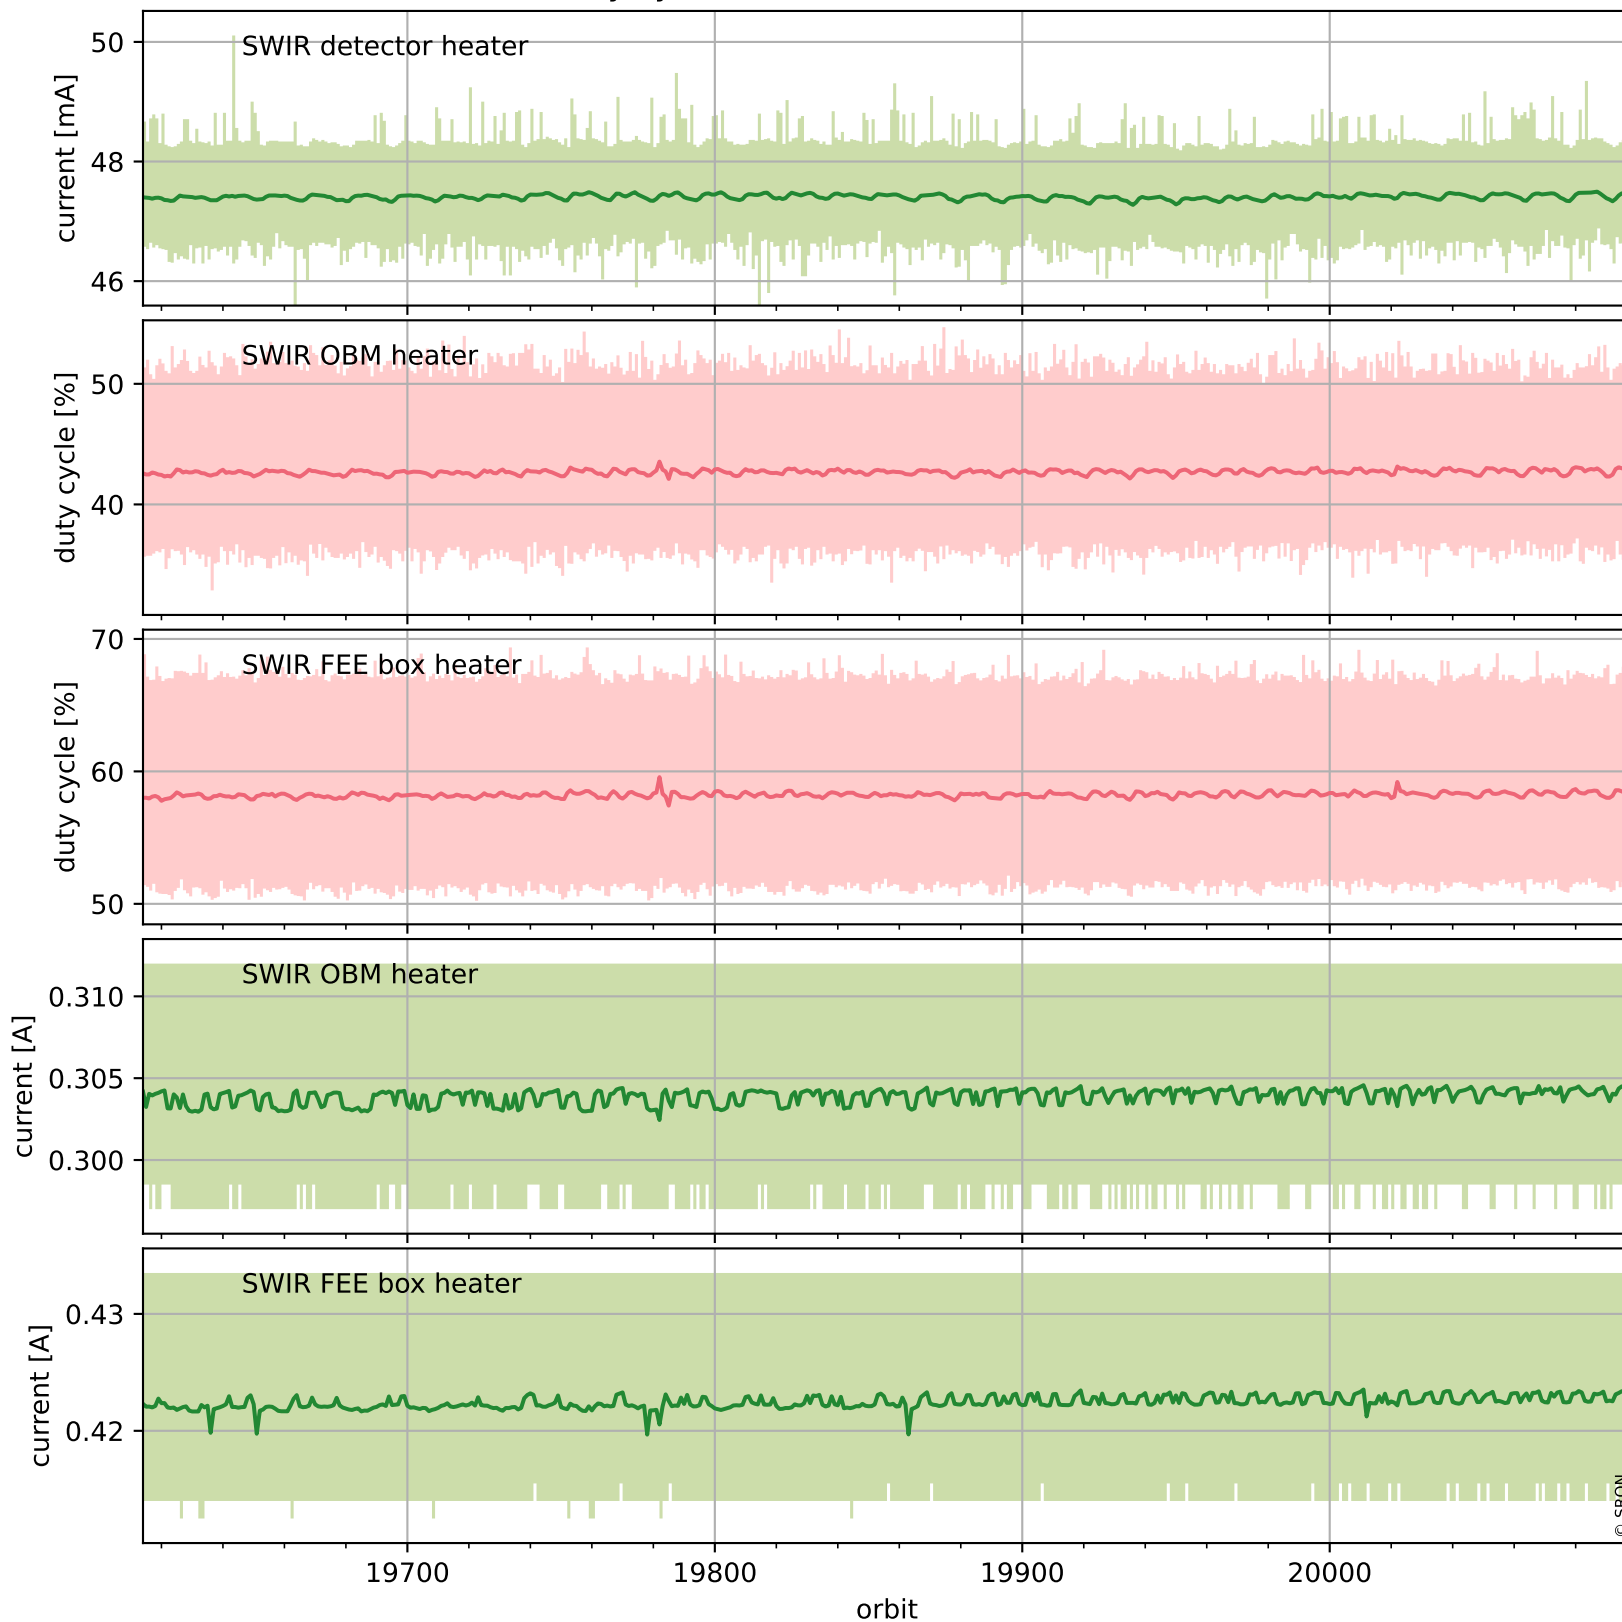

Tropomi SWIR housekeeping data

orbits : [19614, 20098]
coverage : 2021-07-26 / 2021-08-30
created : 2023-08-21T09:16:58

Current and duty cycle of 3 heaters relevant for SWIR (last month)