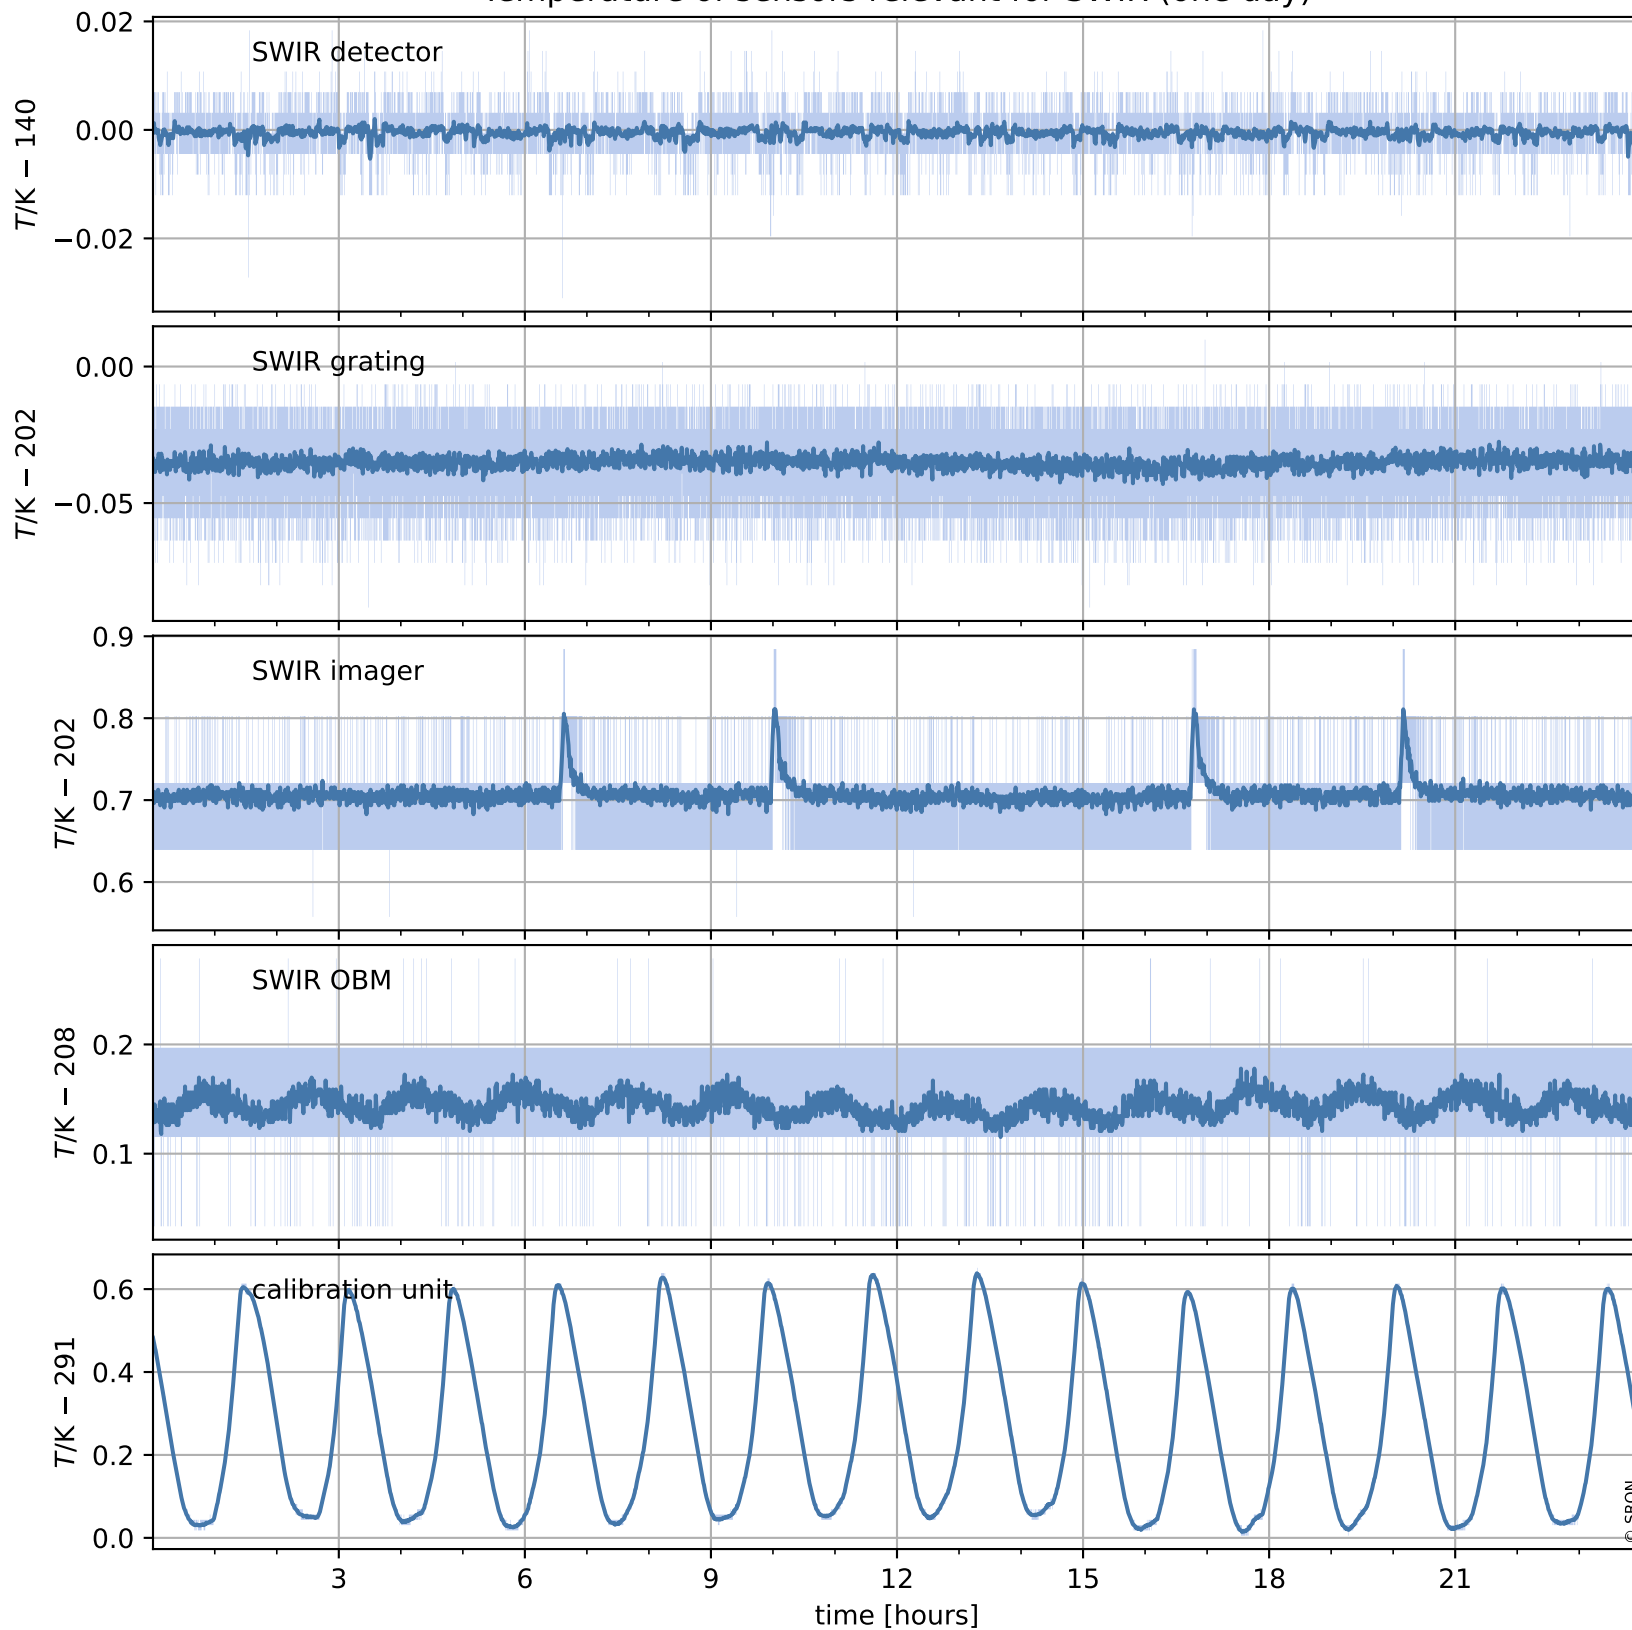

# Tropomi SWIR housekeeping data

orbits : [20085, 20098]  
coverage : 2021-08-29 / 2021-08-30  
created : 2023-08-21T09:16:57

## Temperature of sensors relevant for SWIR (one day)

## Temperature of sensors relevant for SWIR (last month)