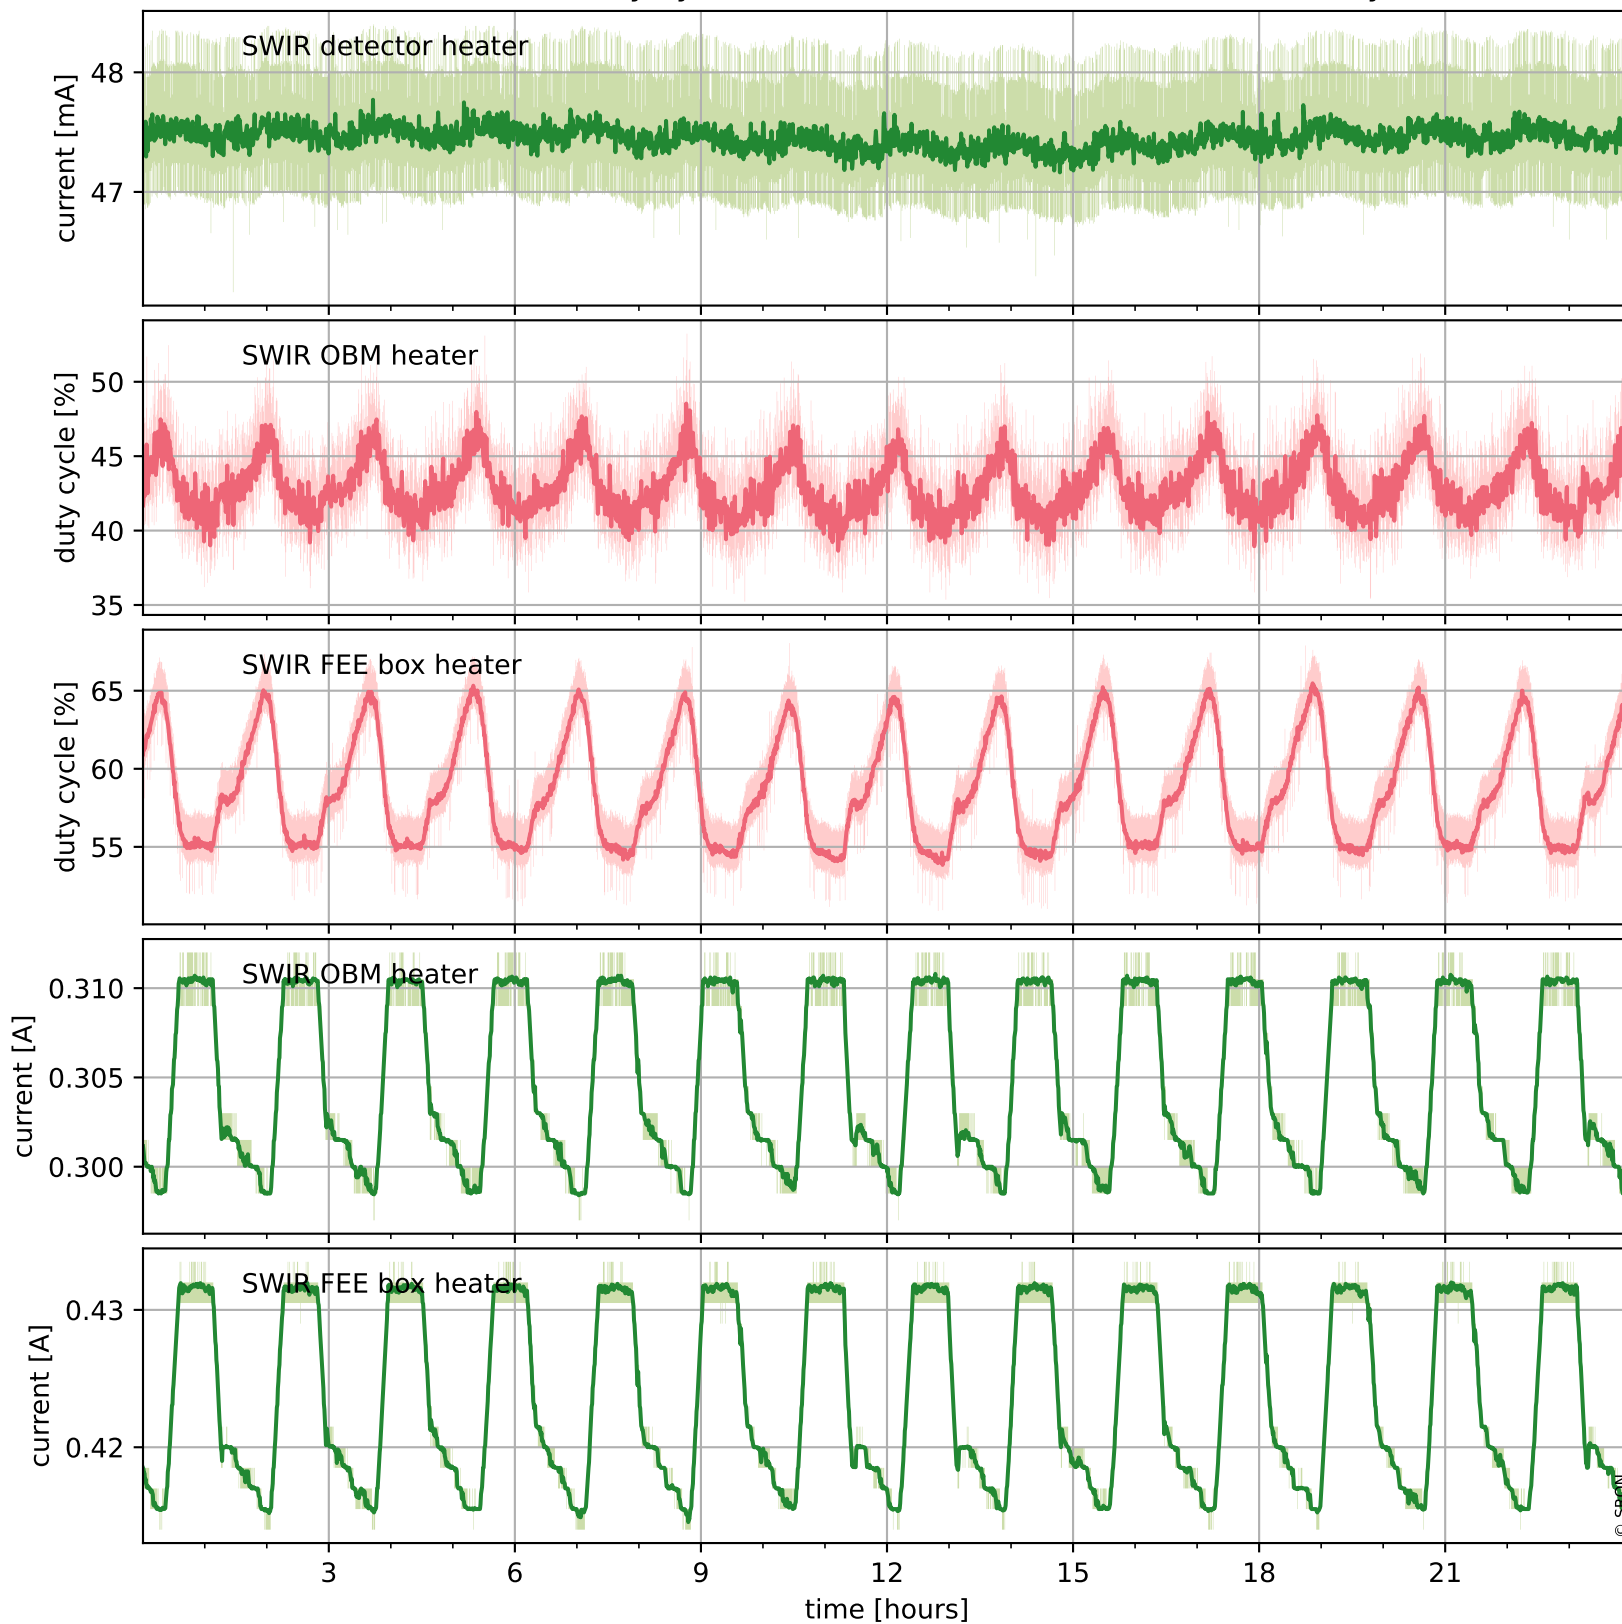

Tropomi SWIR housekeeping data

orbits : [20085, 20098]
coverage : 2021-08-29 / 2021-08-30
created : 2023-08-21T09:16:58

Current and duty cycle of 3 heaters relevant for SWIR (one day)