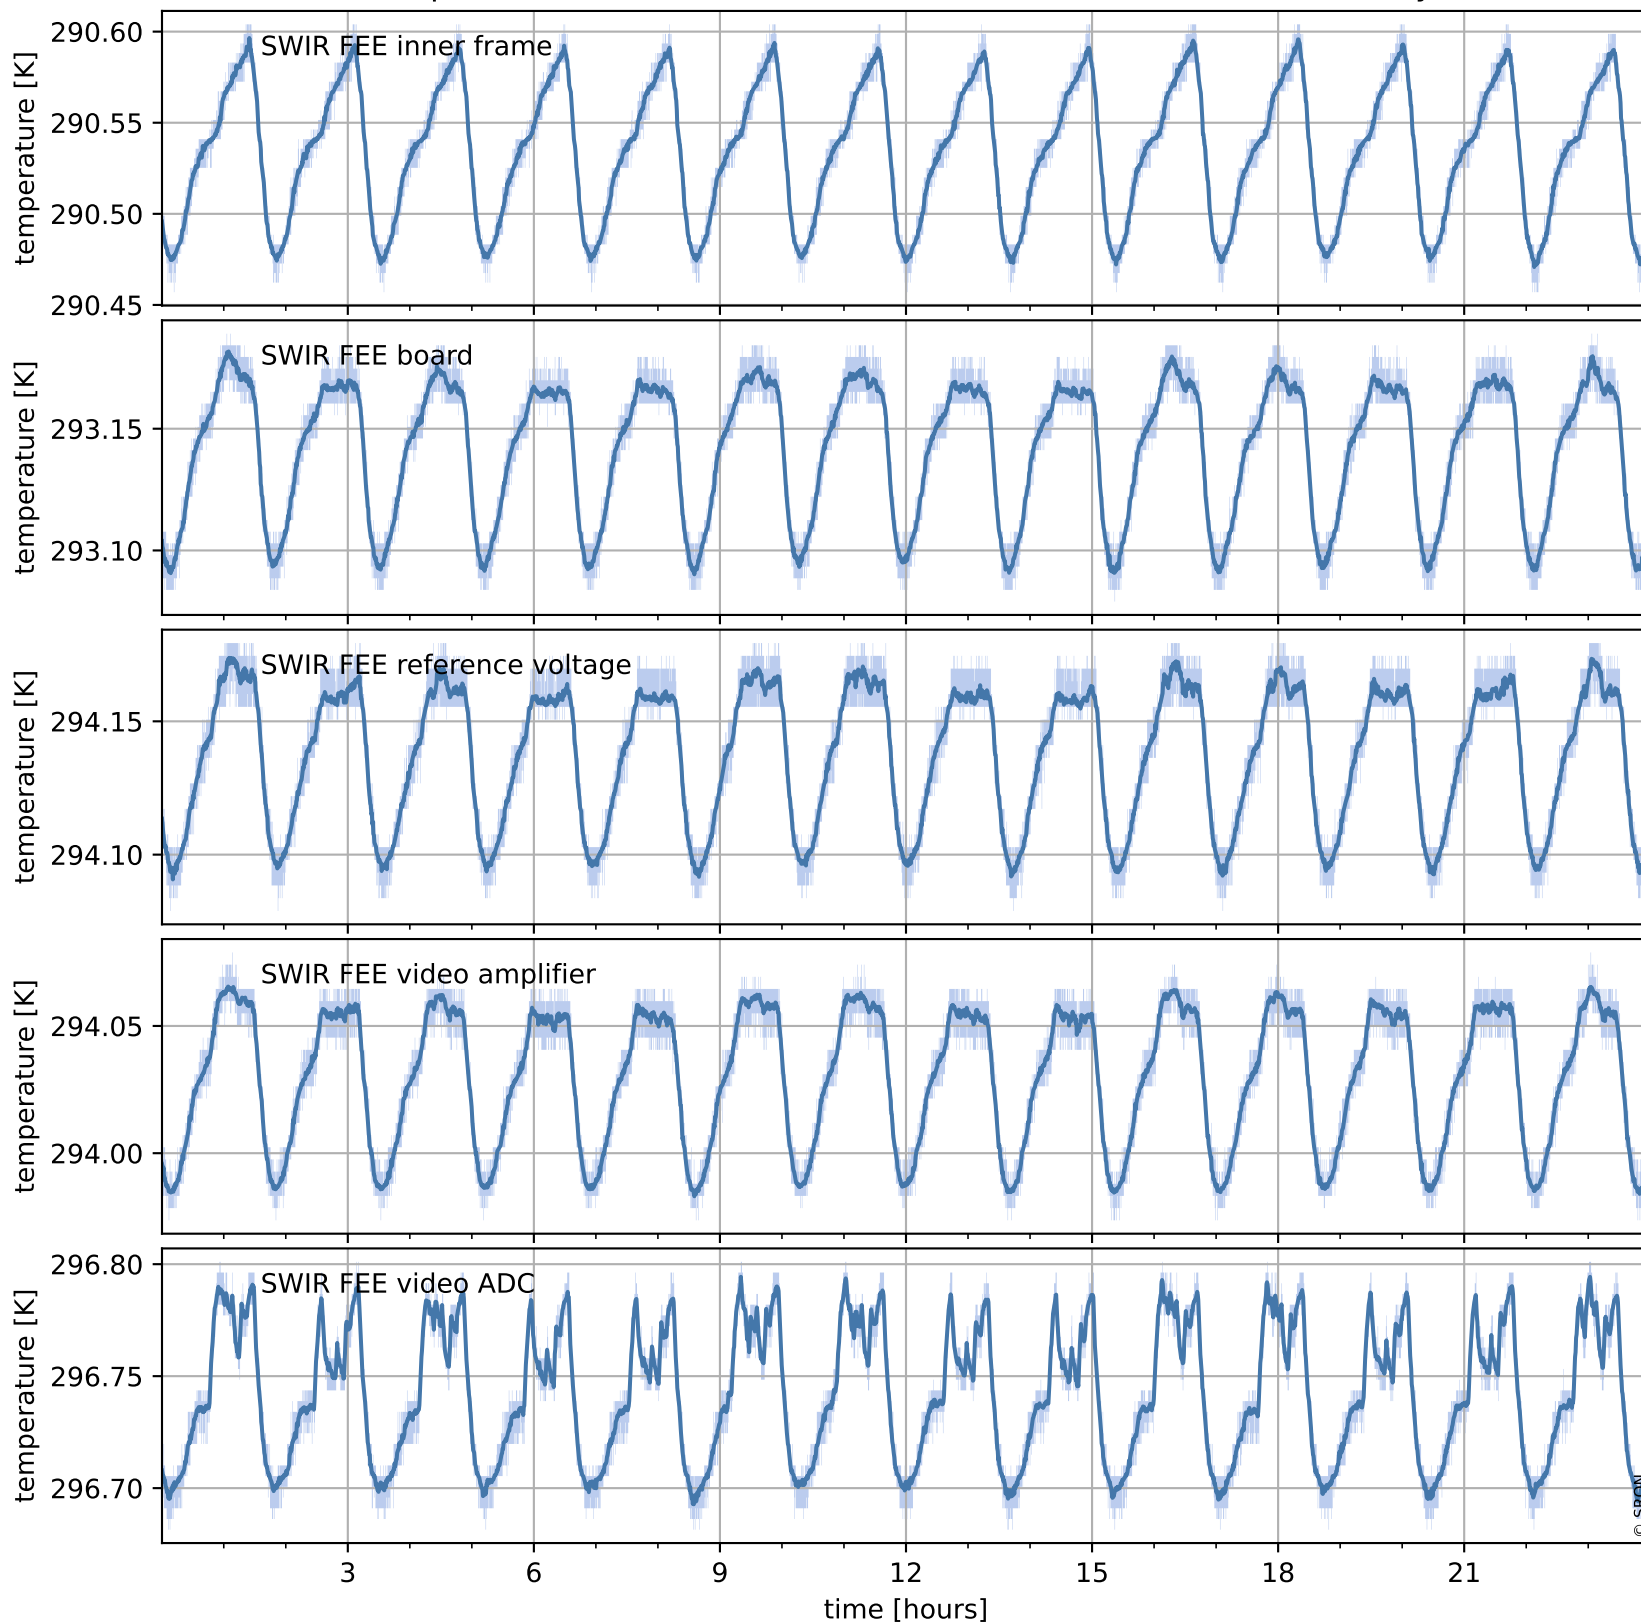

Tropomi SWIR housekeeping data

orbits : [20184, 20197]
coverage : 2021-09-05 / 2021-09-06
created : 2023-08-21T09:17:13

Temperature of sensors relevant for SWIR (one day)

Tropomi SWIR housekeeping data

orbits : [19713, 20197]
coverage : 2021-08-02 / 2021-09-06
created : 2023-08-21T09:17:14

Temperature of sensors relevant for SWIR (last month)

Tropomi SWIR housekeeping data

orbits : [20184, 20197]
coverage : 2021-09-05 / 2021-09-06
created : 2023-08-21T09:17:14

Current and duty cycle of 3 heaters relevant for SWIR (one day)

Tropomi SWIR housekeeping data

orbits : [19713, 20197]
coverage : 2021-08-02 / 2021-09-06
created : 2023-08-21T09:17:14

Current and duty cycle of 3 heaters relevant for SWIR (last month)

Tropomi SWIR housekeeping data

orbits : [20184, 20197]
coverage : 2021-09-05 / 2021-09-06
created : 2023-08-21T09:17:15

Temperature of sensors at the SWIR front-end electronics (one day)

Tropomi SWIR housekeeping data

orbits : [19713, 20197]
coverage : 2021-08-02 / 2021-09-06
created : 2023-08-21T09:17:15