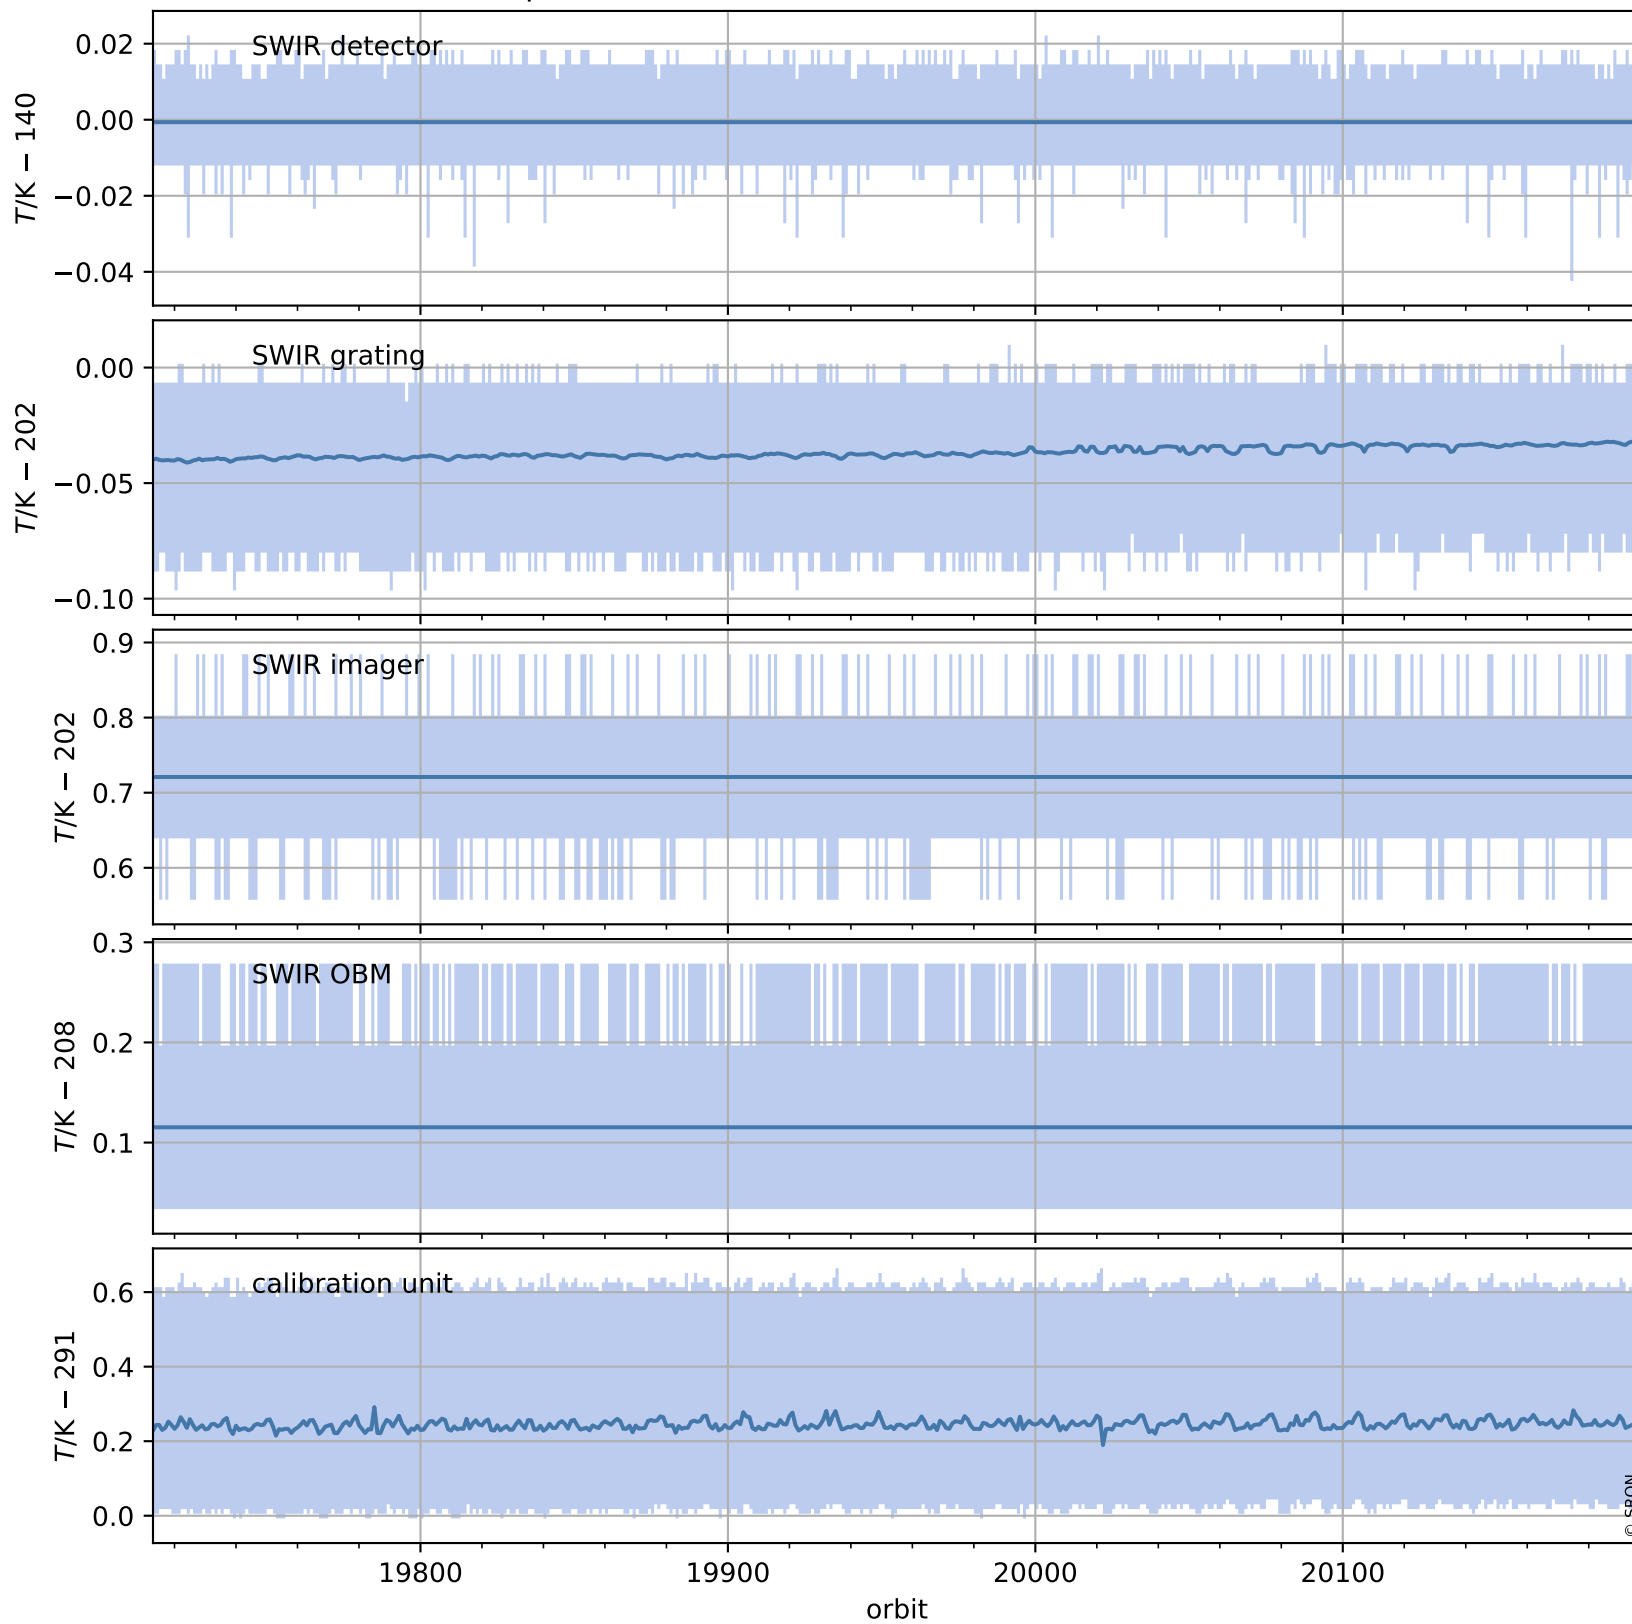

Tropomi SWIR housekeeping data

orbits : [20184, 20197]
coverage : 2021-09-05 / 2021-09-06
created : 2023-08-21T09:17:13

Temperature of sensors relevant for SWIR (one day)

Tropomi SWIR housekeeping data

orbits : [19713, 20197]
coverage : 2021-08-02 / 2021-09-06
created : 2023-08-21T09:17:14

Temperature of sensors relevant for SWIR (last month)

Tropomi SWIR housekeeping data

orbits : [20184, 20197]
coverage : 2021-09-05 / 2021-09-06
created : 2023-08-21T09:17:14

Current and duty cycle of 3 heaters relevant for SWIR (one day)

Tropomi SWIR housekeeping data

orbits : [19713, 20197]
coverage : 2021-08-02 / 2021-09-06
created : 2023-08-21T09:17:14

Current and duty cycle of 3 heaters relevant for SWIR (last month)

Tropomi SWIR housekeeping data

orbits : [20184, 20197]
coverage : 2021-09-05 / 2021-09-06
created : 2023-08-21T09:17:15

Temperature of sensors at the SWIR front-end electronics (one day)

Tropomi SWIR housekeeping data

orbits : [19713, 20197]
coverage : 2021-08-02 / 2021-09-06
created : 2023-08-21T09:17:15