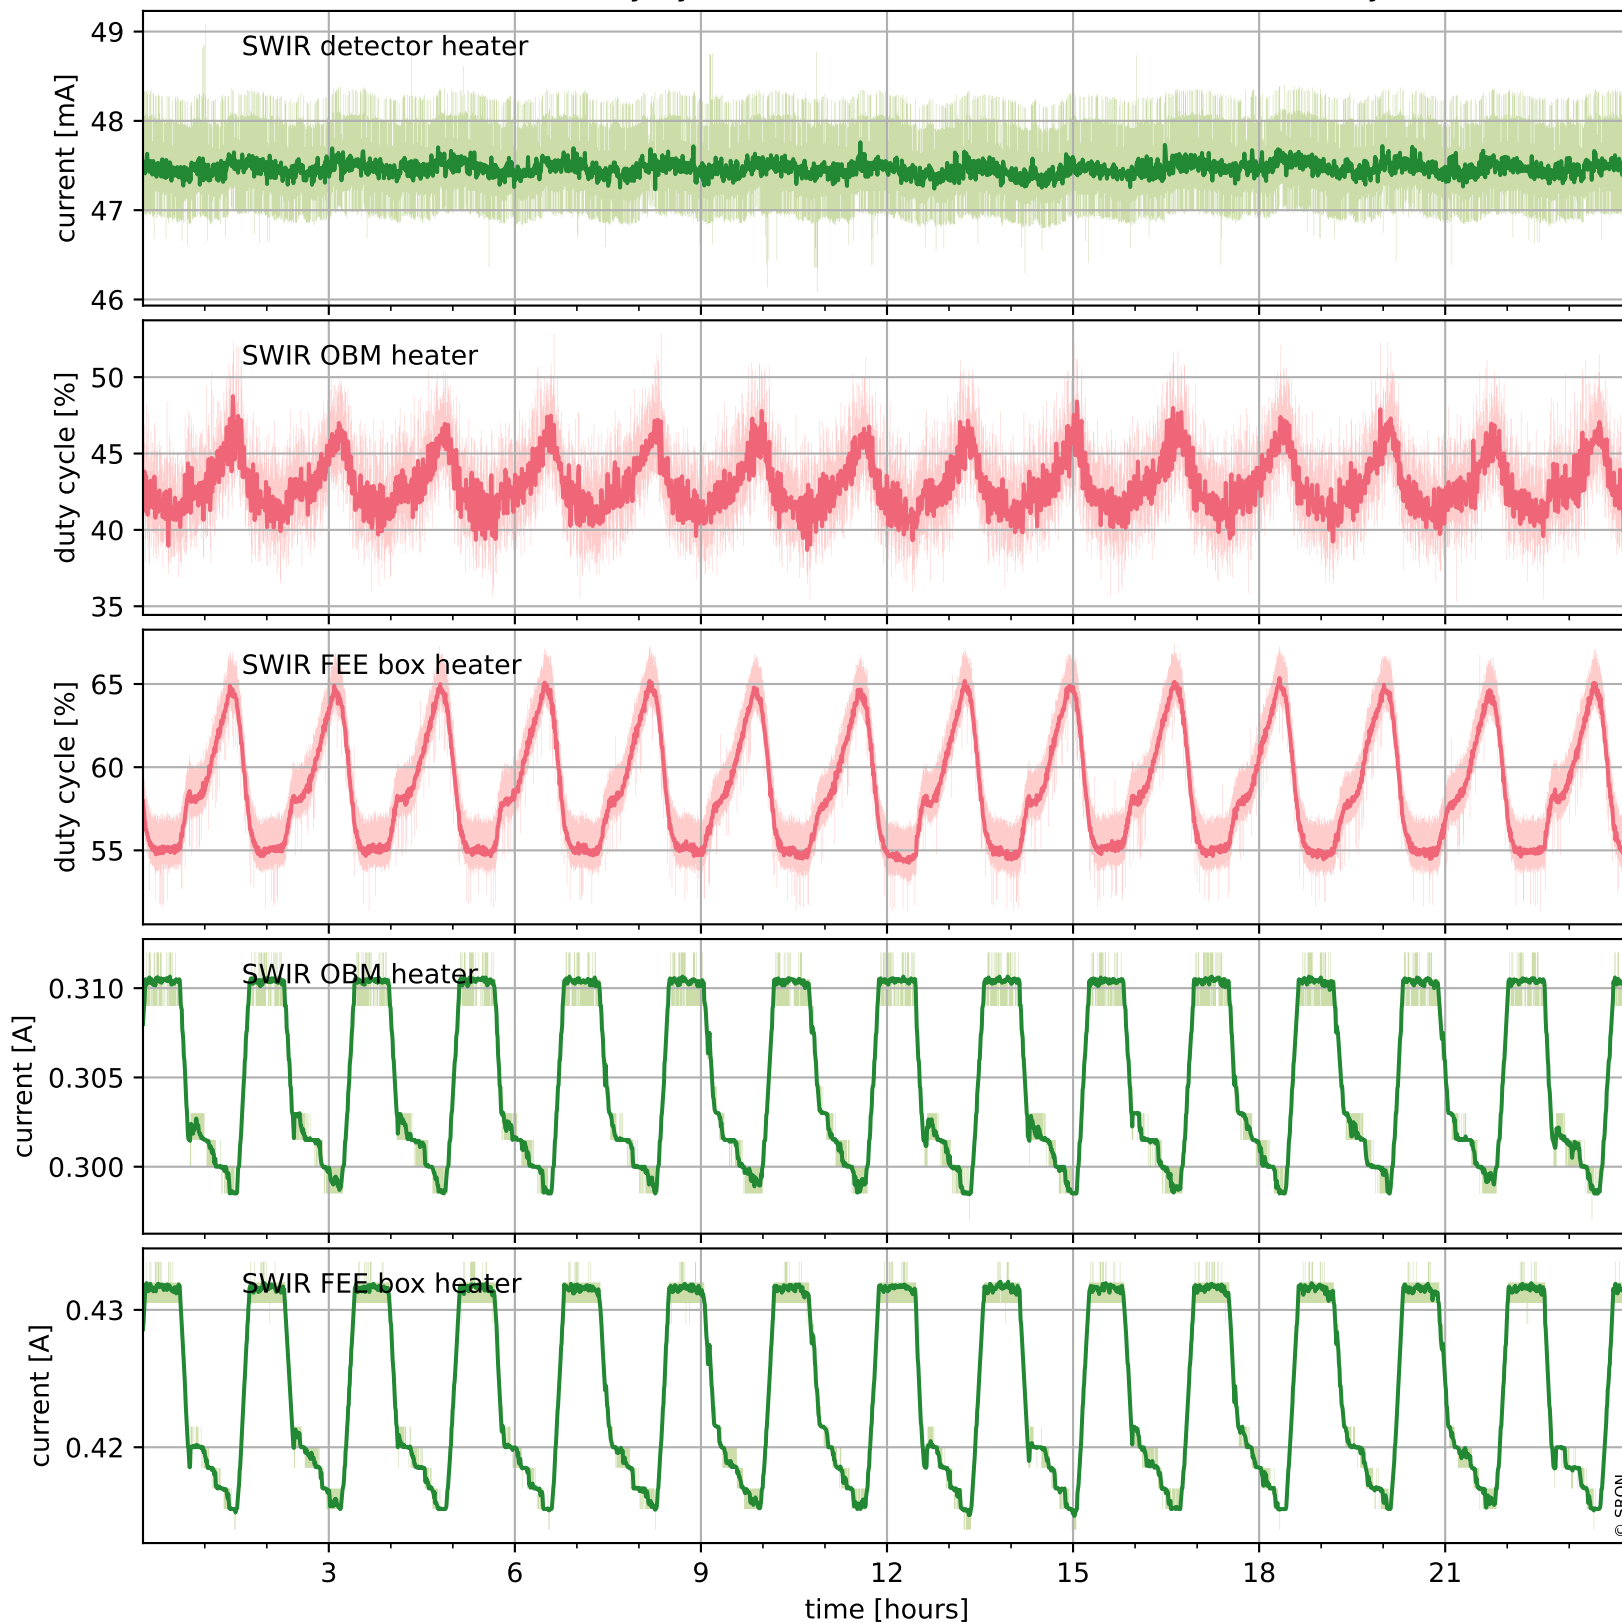

Tropomi SWIR housekeeping data

orbits : [20184, 20197]
coverage : 2021-09-05 / 2021-09-06
created : 2023-08-21T09:17:13

Temperature of sensors relevant for SWIR (one day)

Tropomi SWIR housekeeping data

orbits : [19713, 20197]
coverage : 2021-08-02 / 2021-09-06
created : 2023-08-21T09:17:14

Temperature of sensors relevant for SWIR (last month)

Tropomi SWIR housekeeping data

orbits : [20184, 20197]
coverage : 2021-09-05 / 2021-09-06
created : 2023-08-21T09:17:14

Current and duty cycle of 3 heaters relevant for SWIR (one day)

Tropomi SWIR housekeeping data

orbits : [19713, 20197]
coverage : 2021-08-02 / 2021-09-06
created : 2023-08-21T09:17:14

Current and duty cycle of 3 heaters relevant for SWIR (last month)

Tropomi SWIR housekeeping data

orbits : [20184, 20197]
coverage : 2021-09-05 / 2021-09-06
created : 2023-08-21T09:17:15

Temperature of sensors at the SWIR front-end electronics (one day)

Tropomi SWIR housekeeping data

orbits : [19713, 20197]
coverage : 2021-08-02 / 2021-09-06
created : 2023-08-21T09:17:15