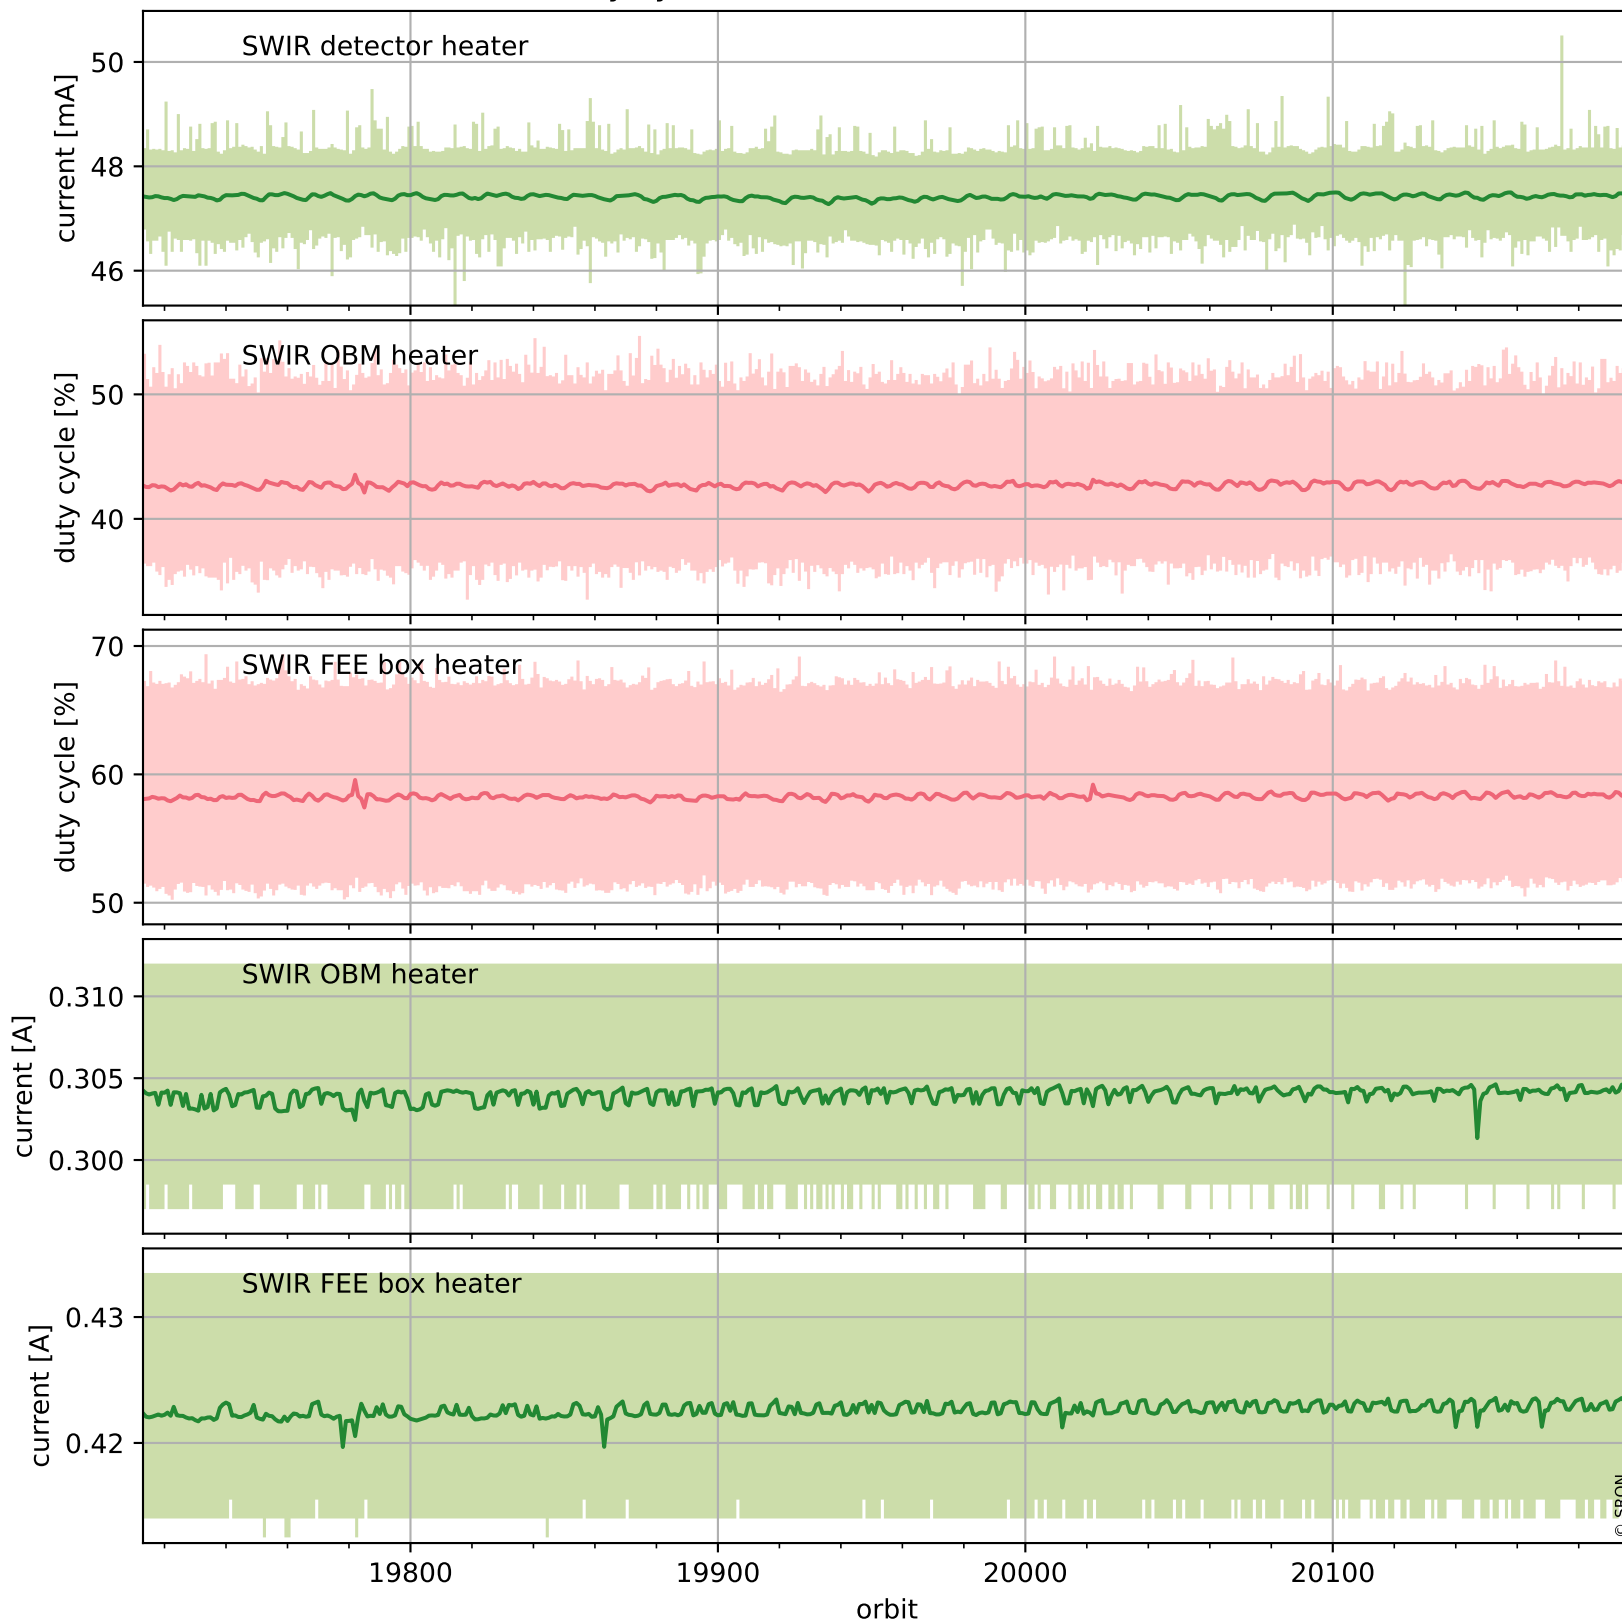

Tropomi SWIR housekeeping data

orbits : [20184, 20197]
coverage : 2021-09-05 / 2021-09-06
created : 2023-08-21T09:17:13

Temperature of sensors relevant for SWIR (one day)

Tropomi SWIR housekeeping data

orbits : [19713, 20197]
coverage : 2021-08-02 / 2021-09-06
created : 2023-08-21T09:17:14

Temperature of sensors relevant for SWIR (last month)

Tropomi SWIR housekeeping data

orbits : [20184, 20197]
coverage : 2021-09-05 / 2021-09-06
created : 2023-08-21T09:17:14

Current and duty cycle of 3 heaters relevant for SWIR (one day)

Tropomi SWIR housekeeping data

orbits : [19713, 20197]
coverage : 2021-08-02 / 2021-09-06
created : 2023-08-21T09:17:14

Current and duty cycle of 3 heaters relevant for SWIR (last month)

Tropomi SWIR housekeeping data

orbits : [20184, 20197]
coverage : 2021-09-05 / 2021-09-06
created : 2023-08-21T09:17:15

Temperature of sensors at the SWIR front-end electronics (one day)

Tropomi SWIR housekeeping data

orbits : [19713, 20197]
coverage : 2021-08-02 / 2021-09-06
created : 2023-08-21T09:17:15