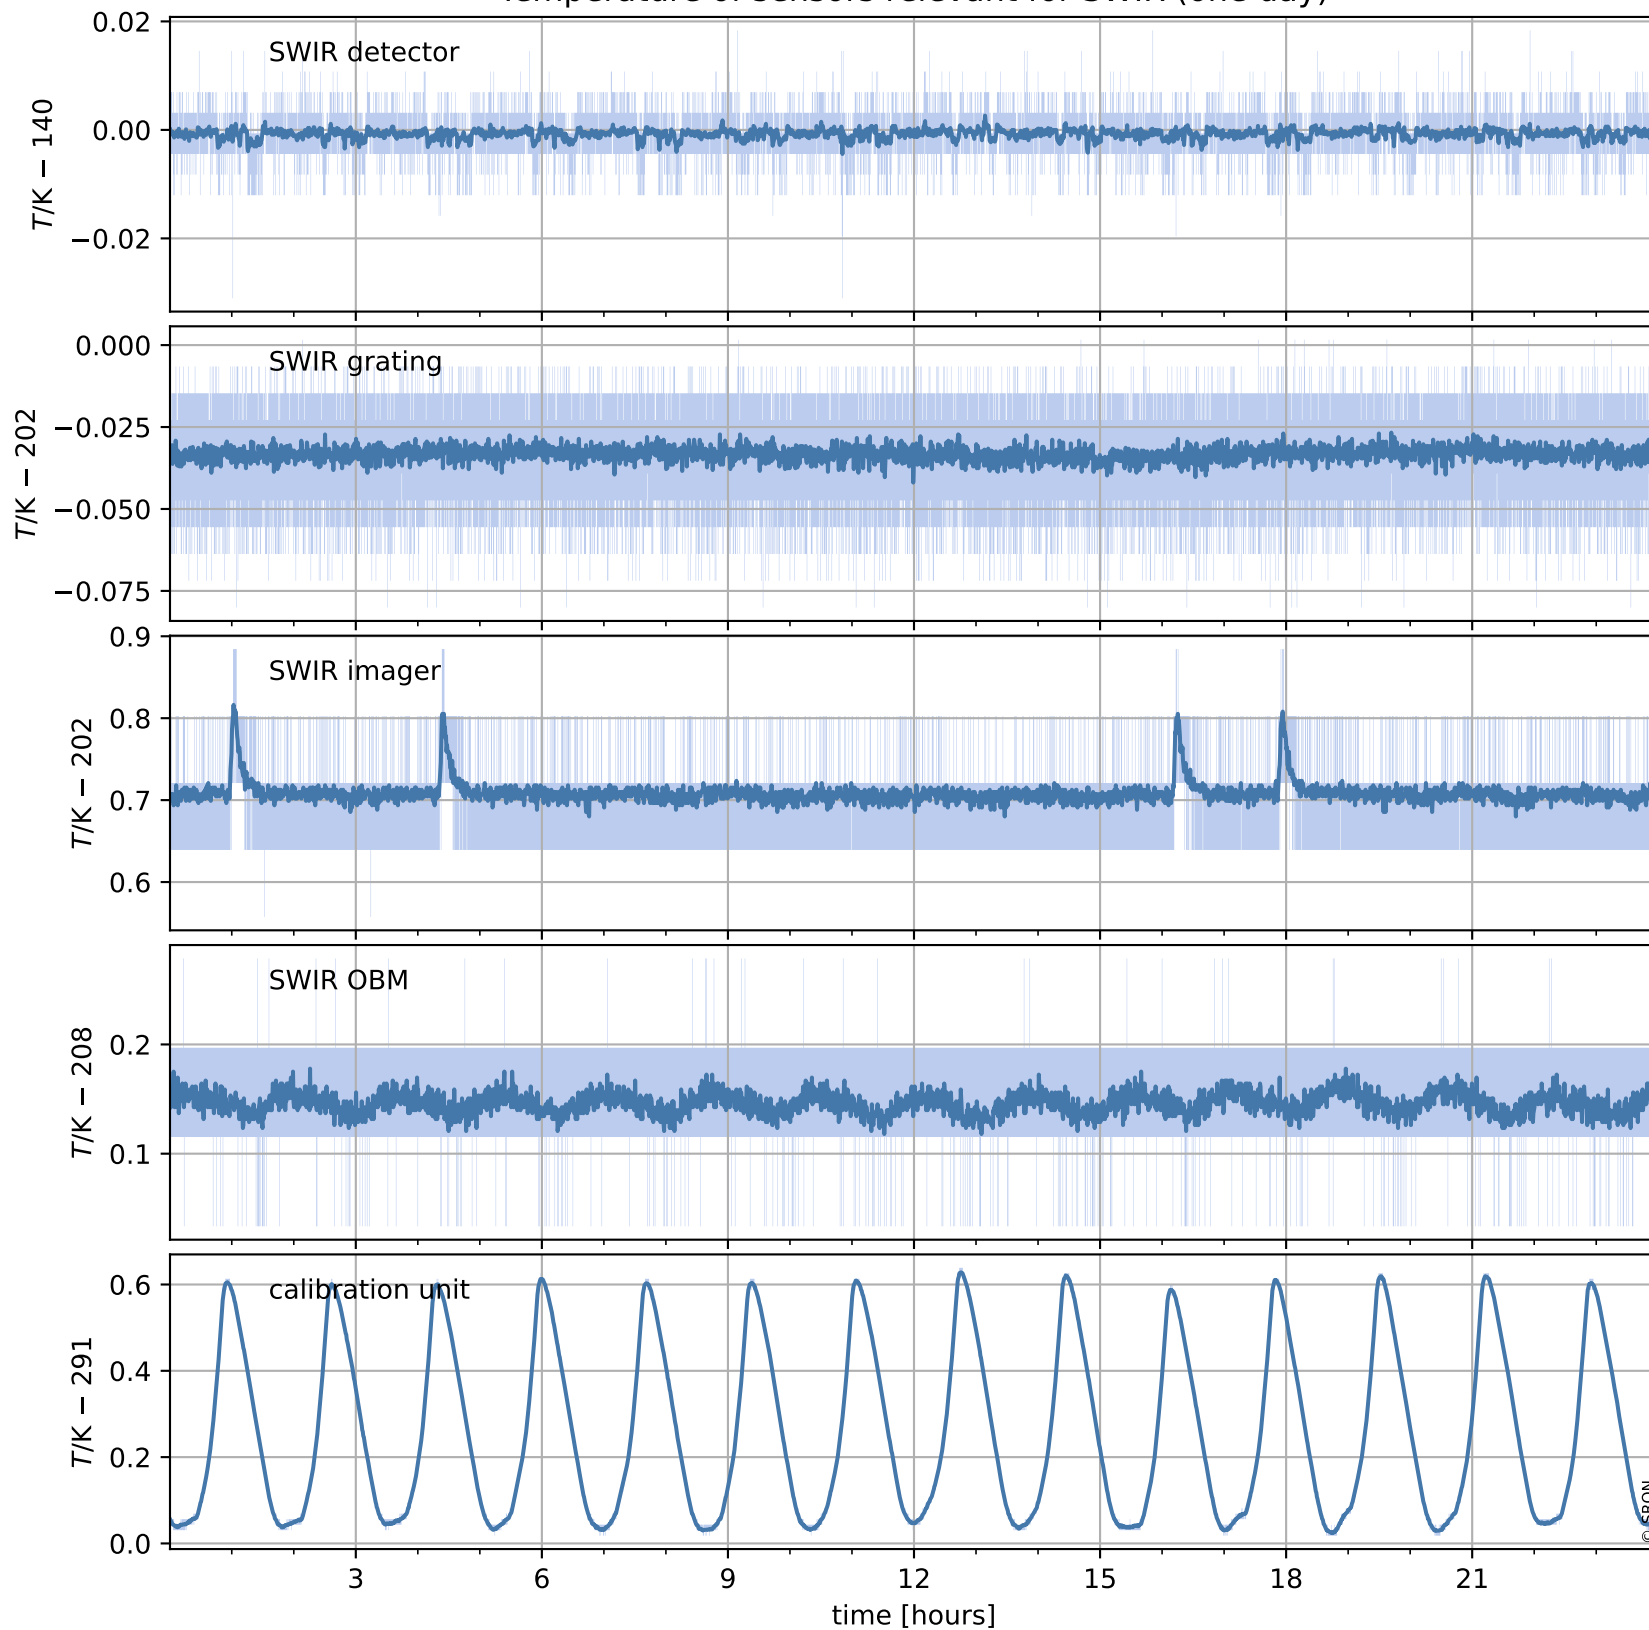

Tropomi SWIR housekeeping data

orbits : [20184, 20197]
coverage : 2021-09-05 / 2021-09-06
created : 2023-08-21T09:17:13

Temperature of sensors relevant for SWIR (one day)

Tropomi SWIR housekeeping data

orbits : [19713, 20197]
coverage : 2021-08-02 / 2021-09-06
created : 2023-08-21T09:17:14

Temperature of sensors relevant for SWIR (last month)

Tropomi SWIR housekeeping data

orbits : [20184, 20197]
coverage : 2021-09-05 / 2021-09-06
created : 2023-08-21T09:17:14

Current and duty cycle of 3 heaters relevant for SWIR (one day)

Tropomi SWIR housekeeping data

orbits : [19713, 20197]
coverage : 2021-08-02 / 2021-09-06
created : 2023-08-21T09:17:14

Current and duty cycle of 3 heaters relevant for SWIR (last month)

Tropomi SWIR housekeeping data