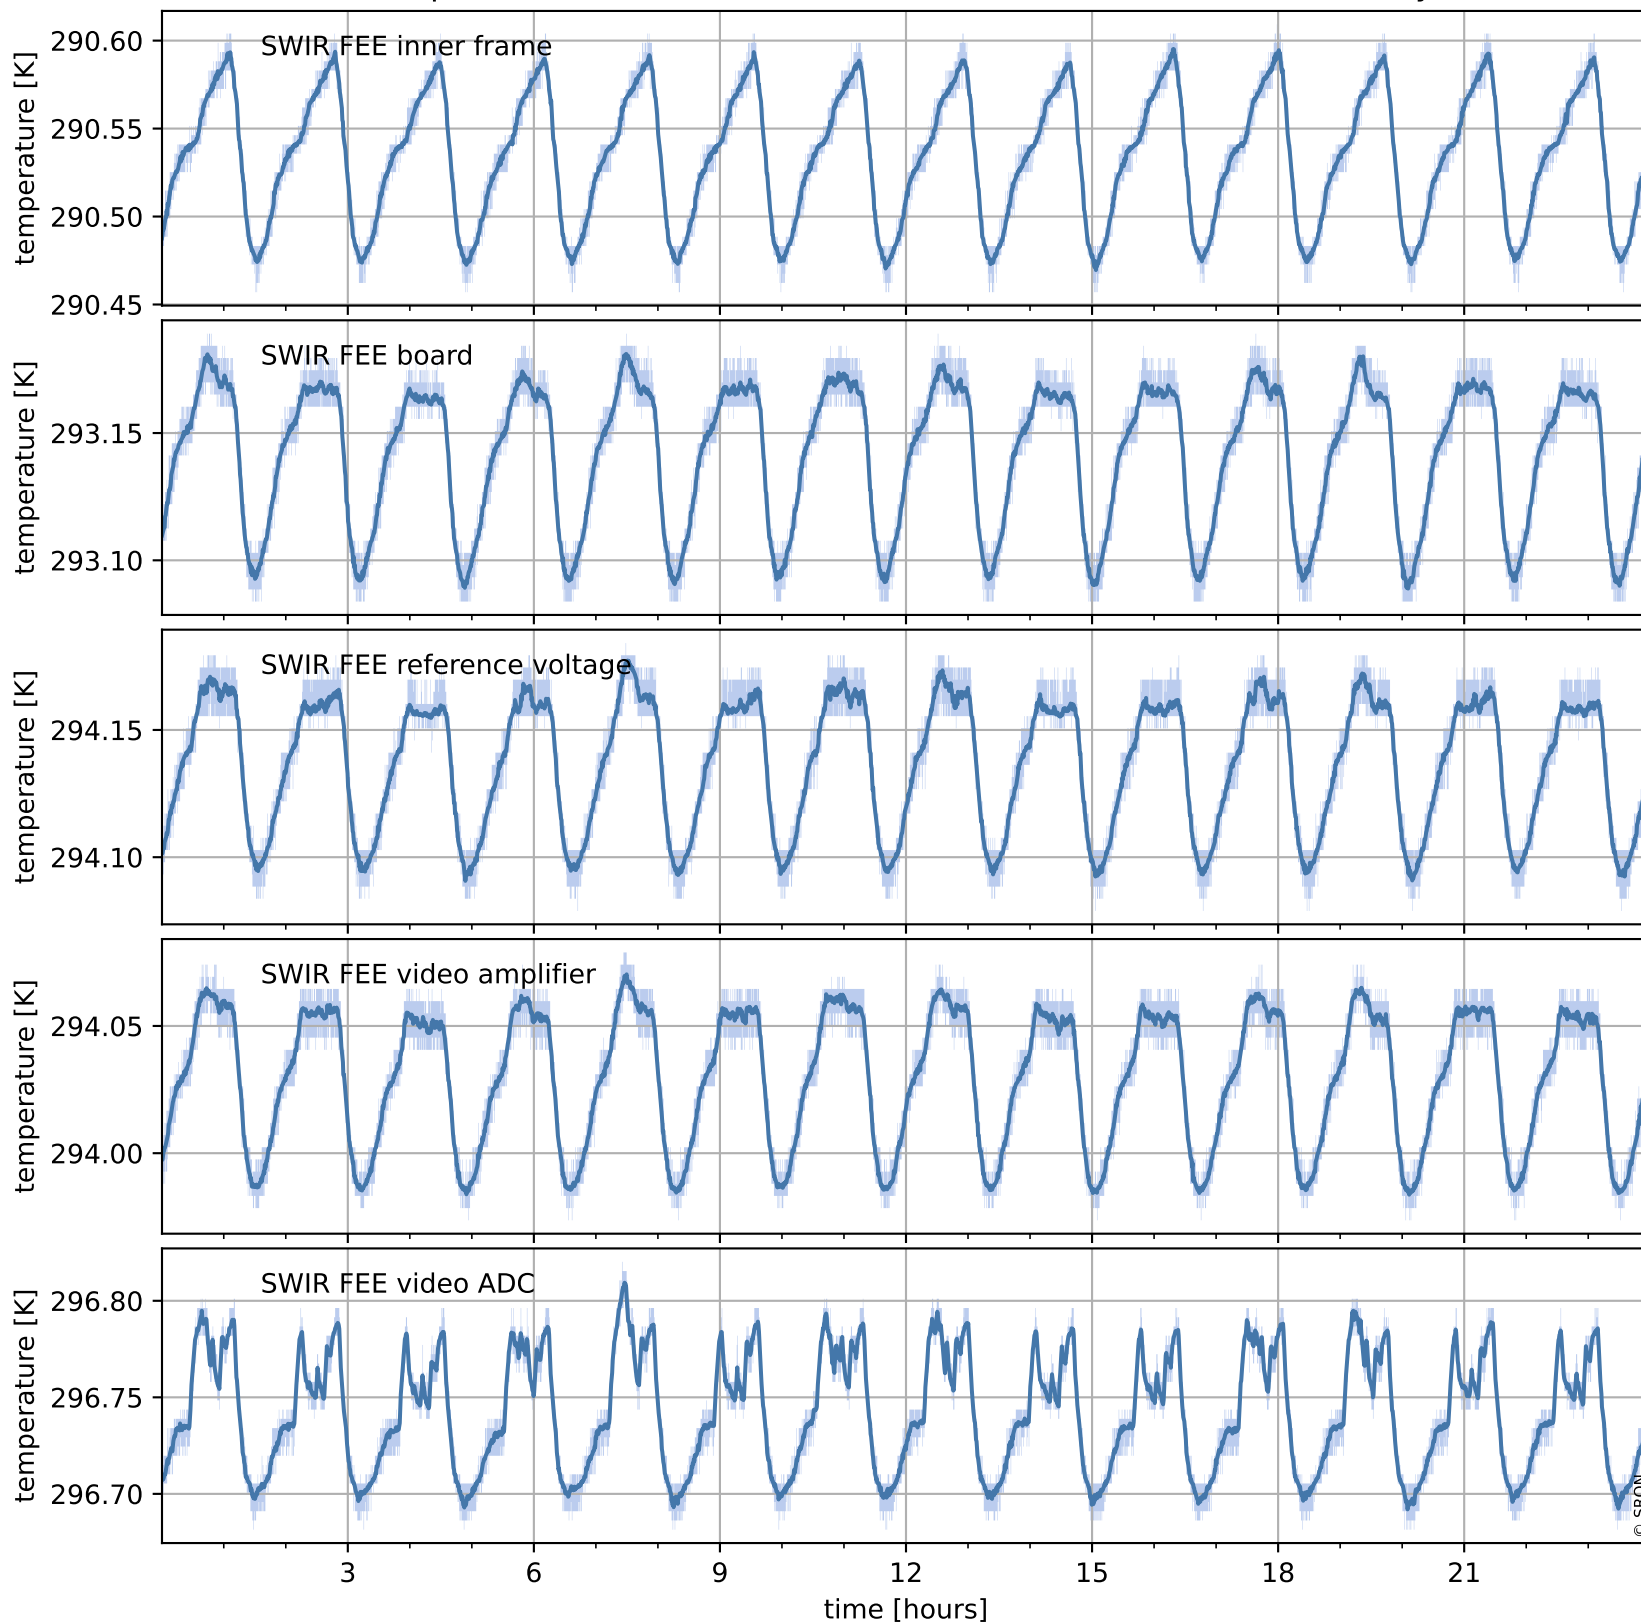

Tropomi SWIR housekeeping data

orbits : [20198, 20211]
coverage : 2021-09-06 / 2021-09-07
created : 2023-08-21T09:17:17

Temperature of sensors at the SWIR front-end electronics (one day)