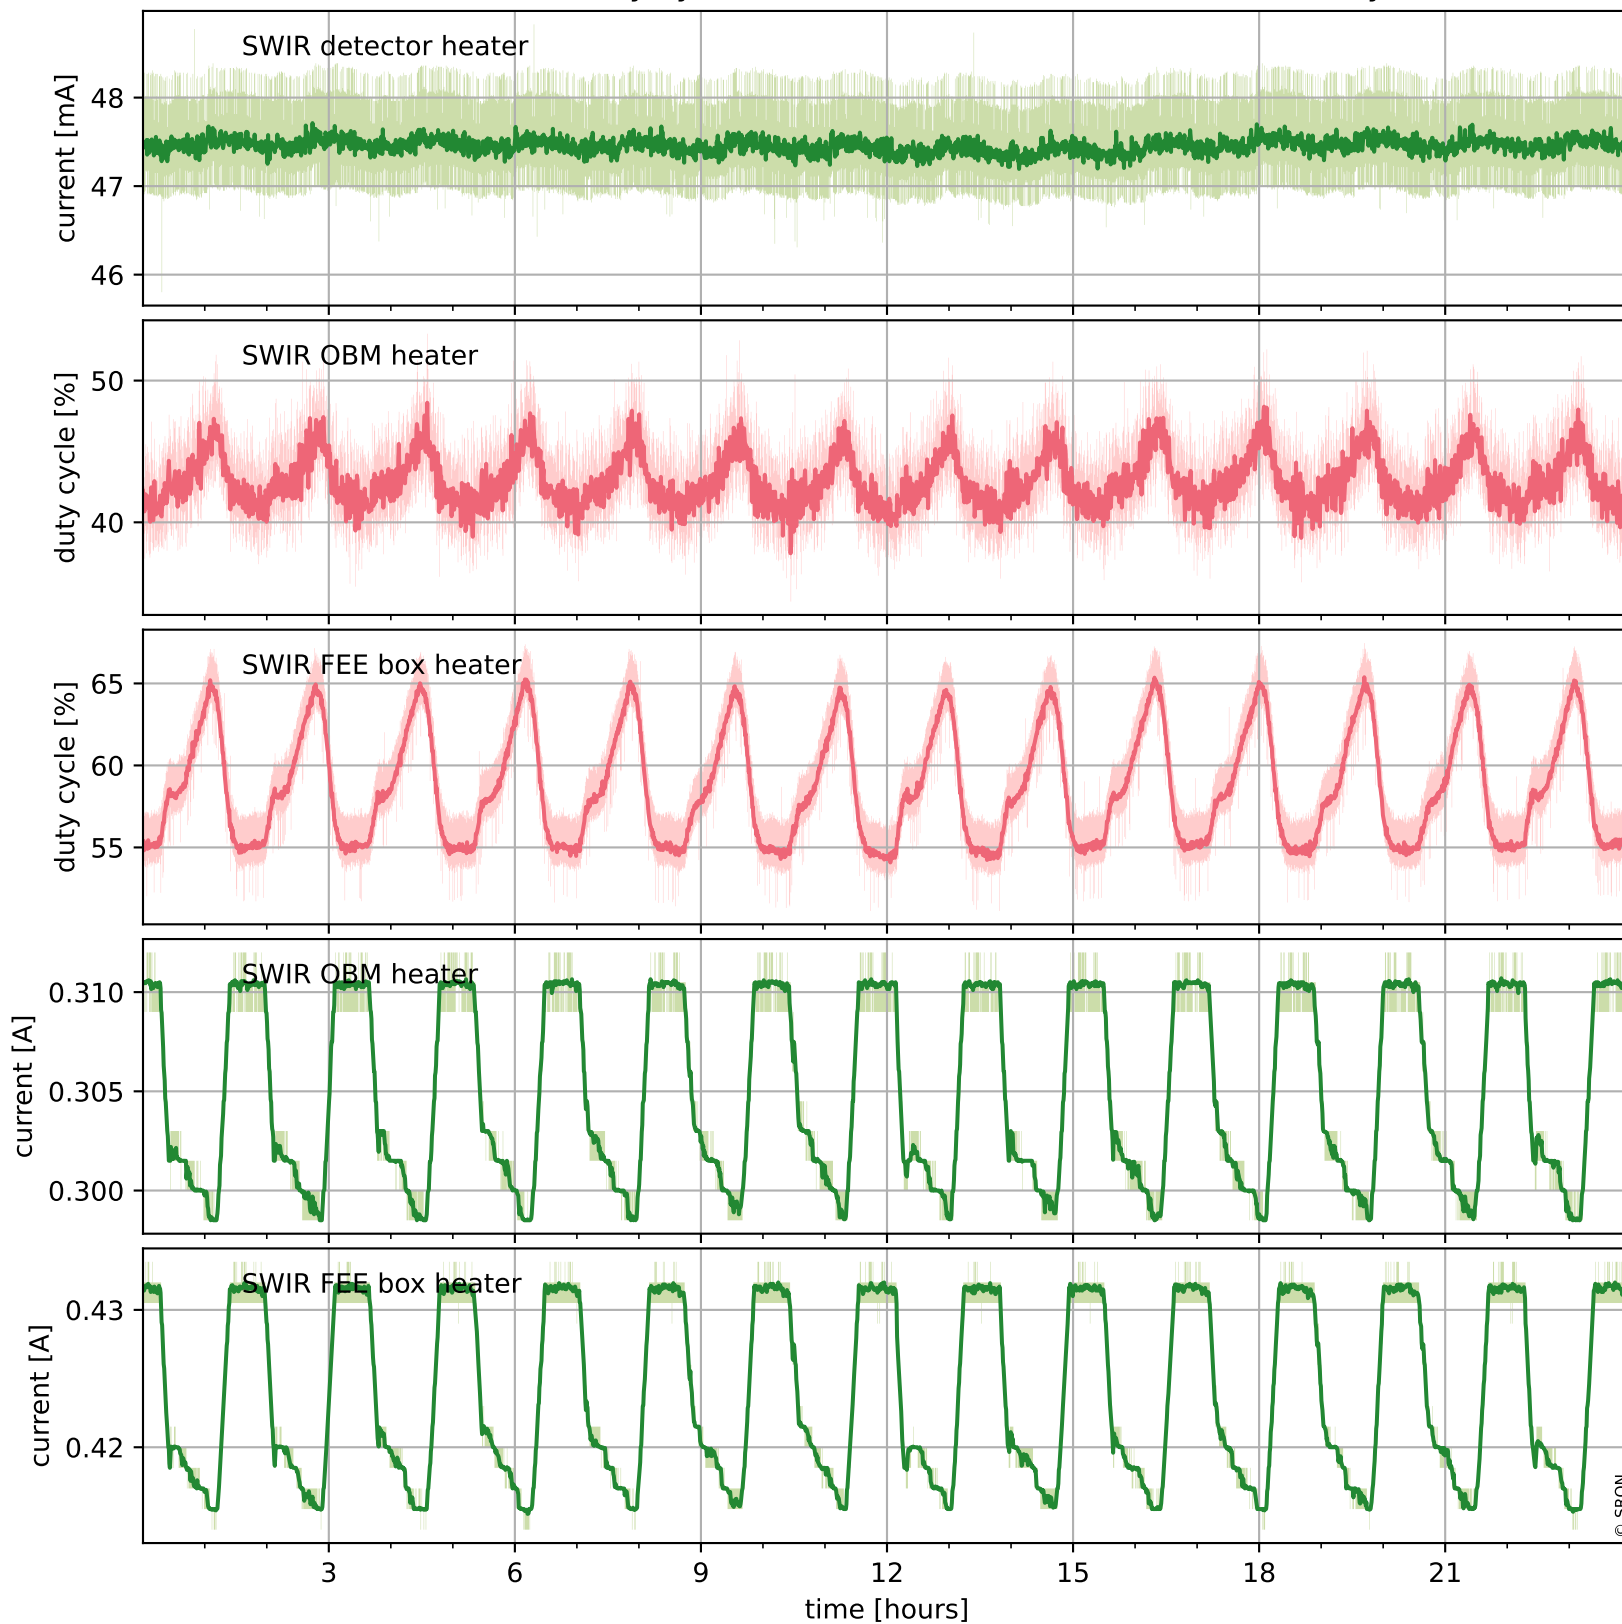

Tropomi SWIR housekeeping data

orbits : [20198, 20211]
coverage : 2021-09-06 / 2021-09-07
created : 2023-08-21T09:17:16

Current and duty cycle of 3 heaters relevant for SWIR (one day)