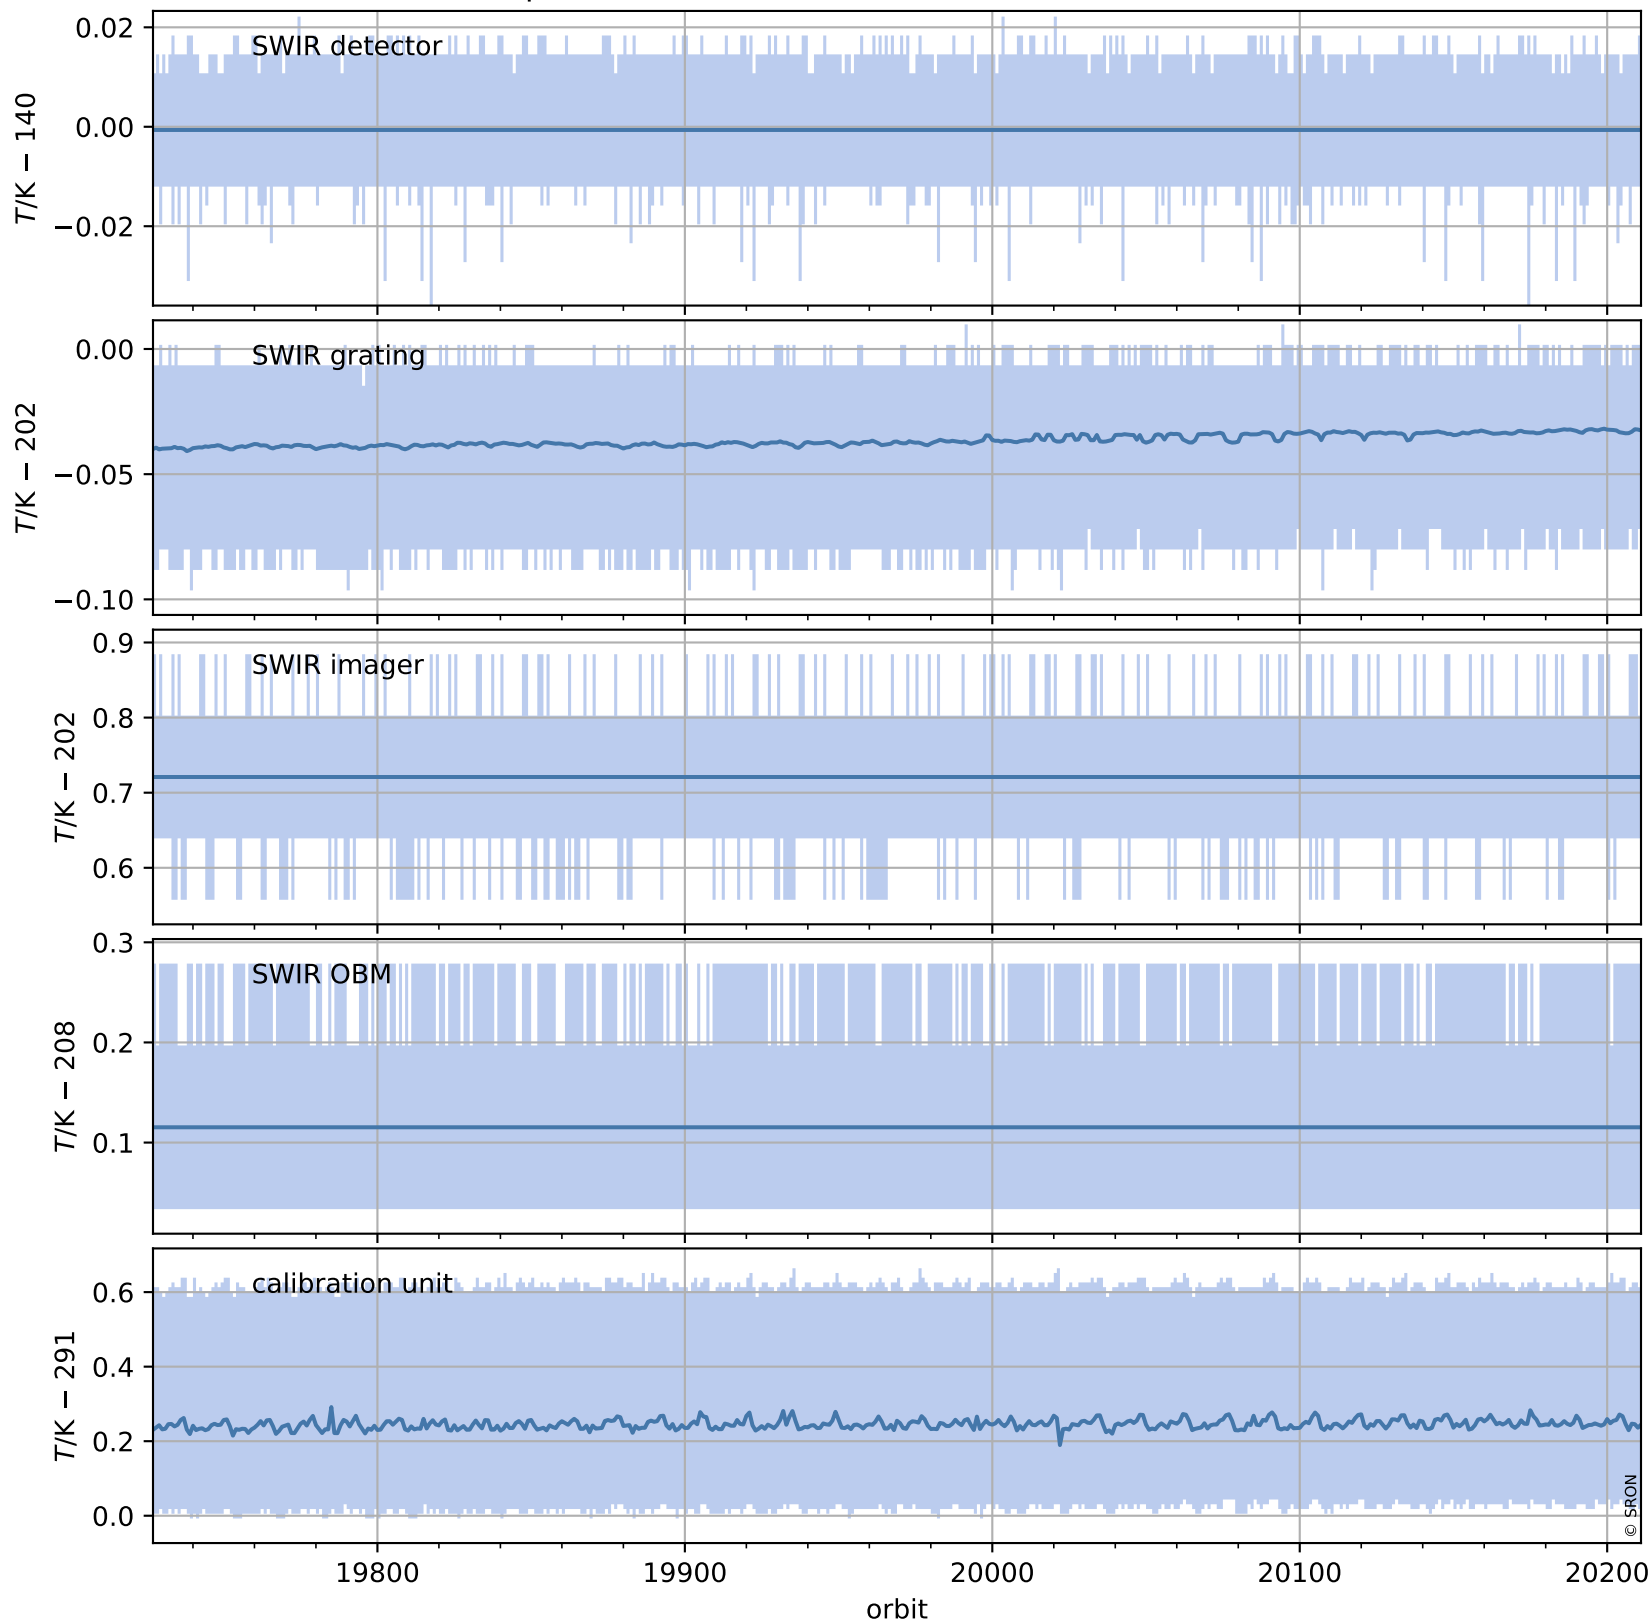

# Tropomi SWIR housekeeping data

orbits : [20198, 20211]  
coverage : 2021-09-06 / 2021-09-07  
created : 2023-08-21T09:17:15

## Temperature of sensors relevant for SWIR (one day)

# Tropomi SWIR housekeeping data

orbits : [19727, 20211]  
coverage : 2021-08-03 / 2021-09-07  
created : 2023-08-21T09:17:16

## Temperature of sensors relevant for SWIR (last month)