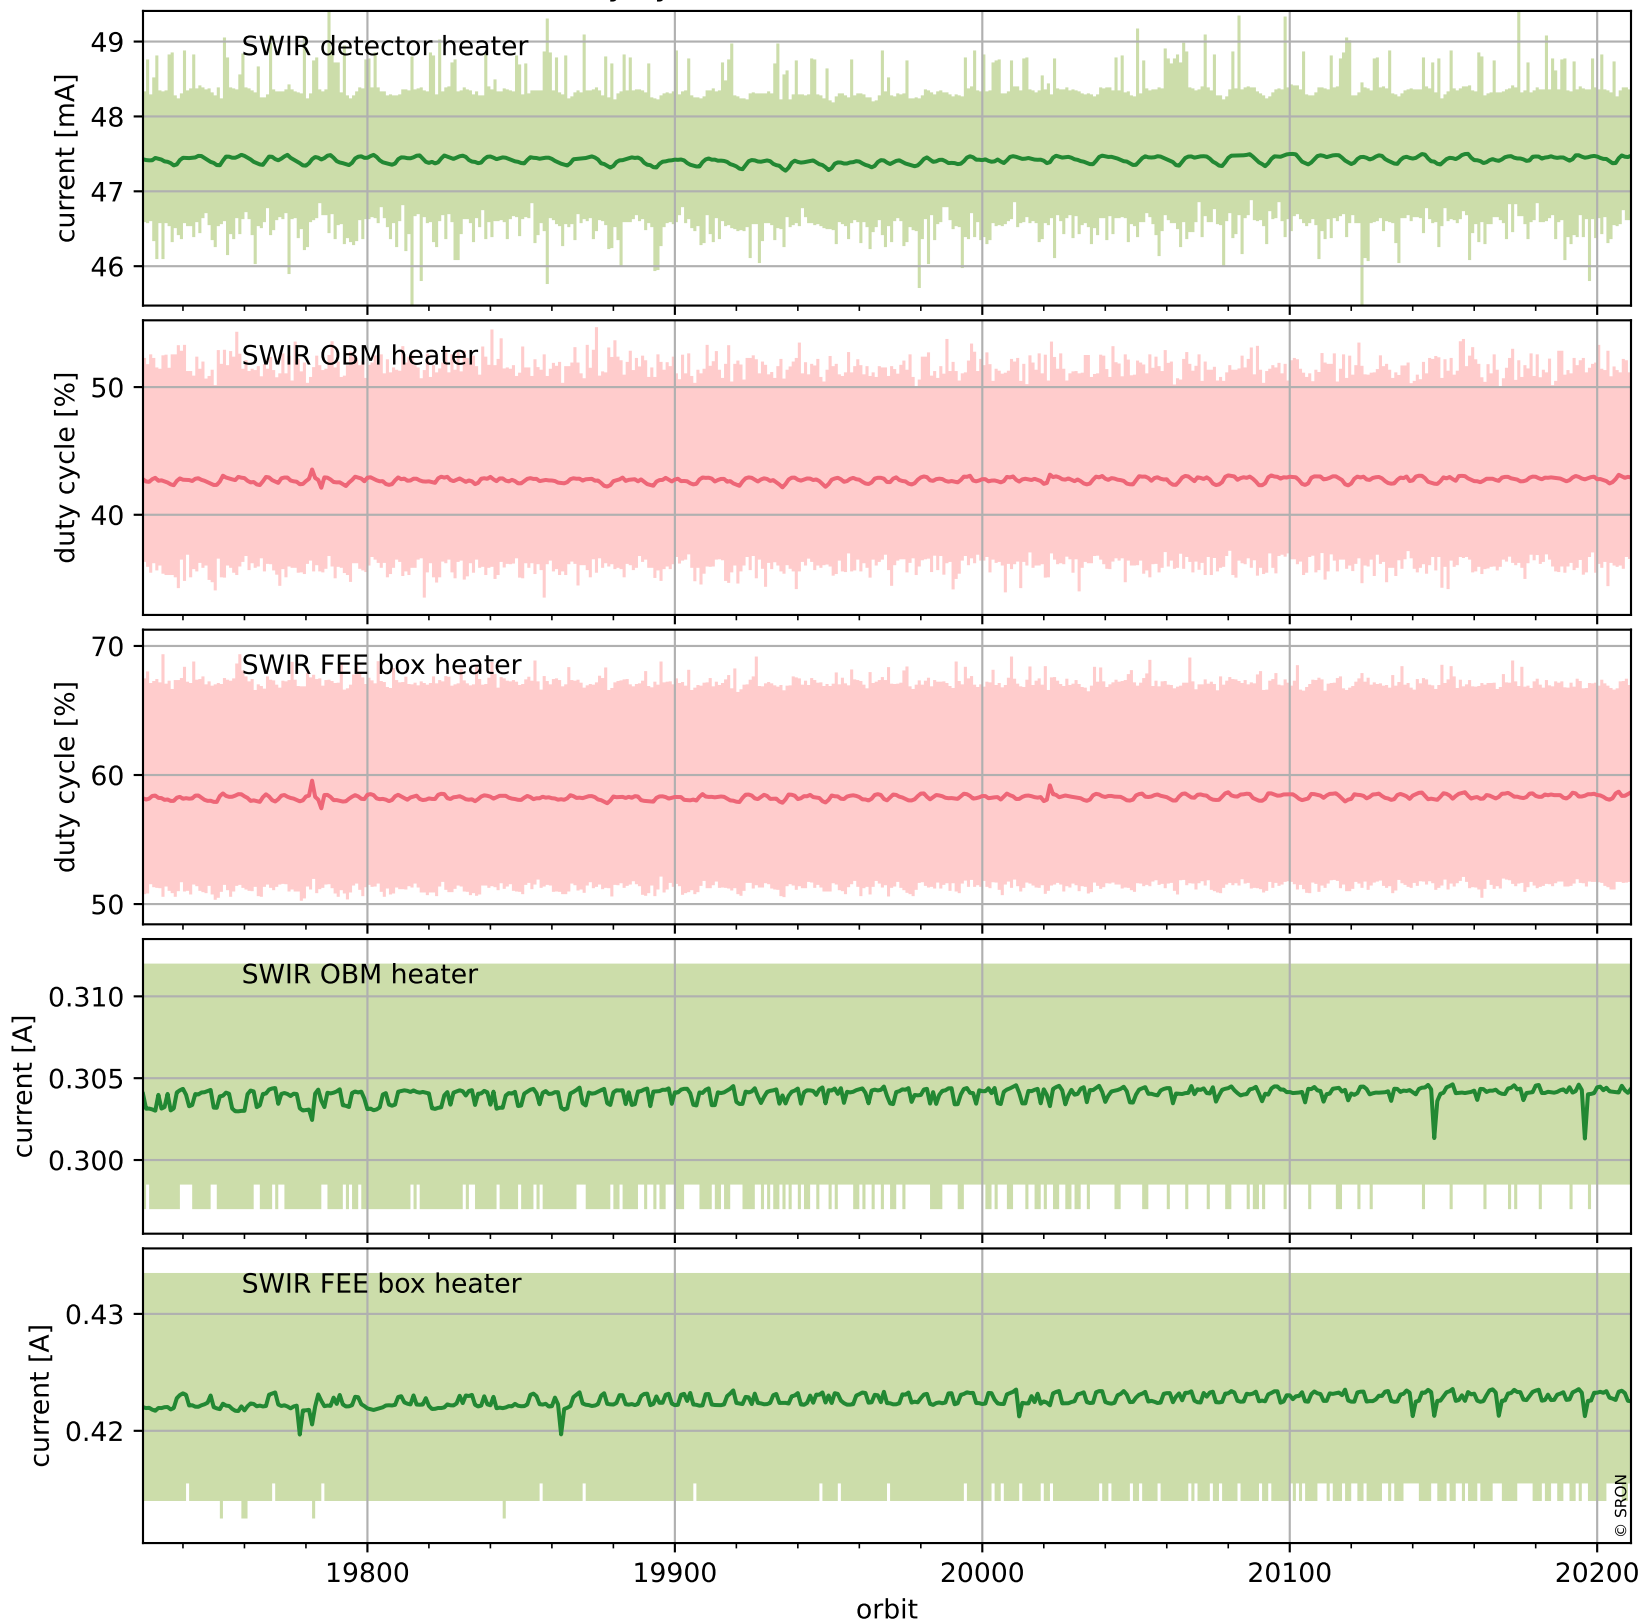

Tropomi SWIR housekeeping data

orbits : [19727, 20211]
coverage : 2021-08-03 / 2021-09-07
created : 2023-08-21T09:17:17

Current and duty cycle of 3 heaters relevant for SWIR (last month)