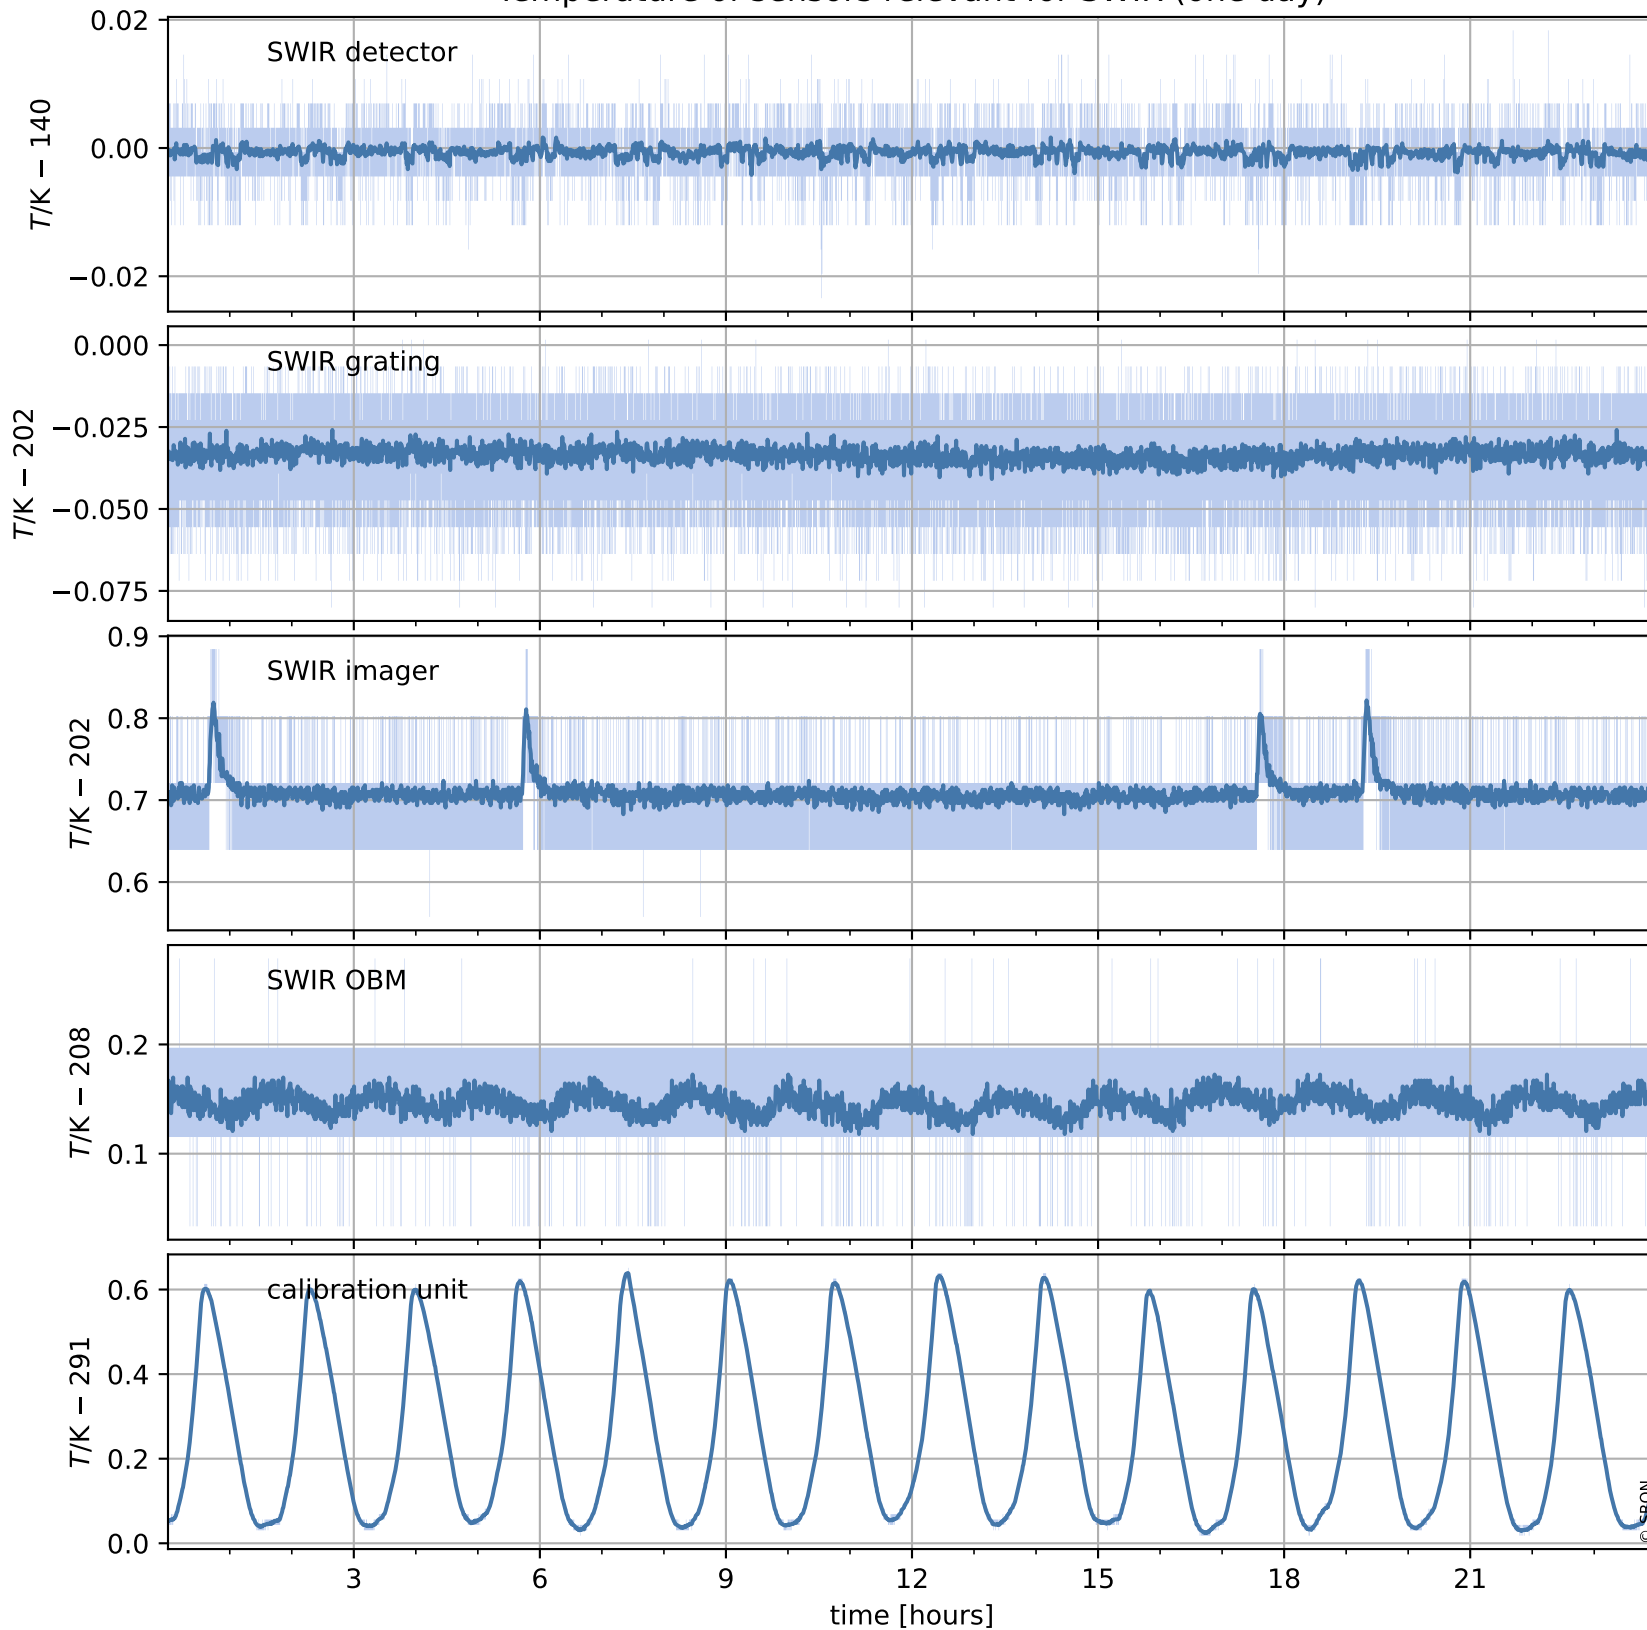

# Tropomi SWIR housekeeping data

orbits : [20198, 20211]  
coverage : 2021-09-06 / 2021-09-07  
created : 2023-08-21T09:17:15

## Temperature of sensors relevant for SWIR (one day)

## Temperature of sensors relevant for SWIR (last month)