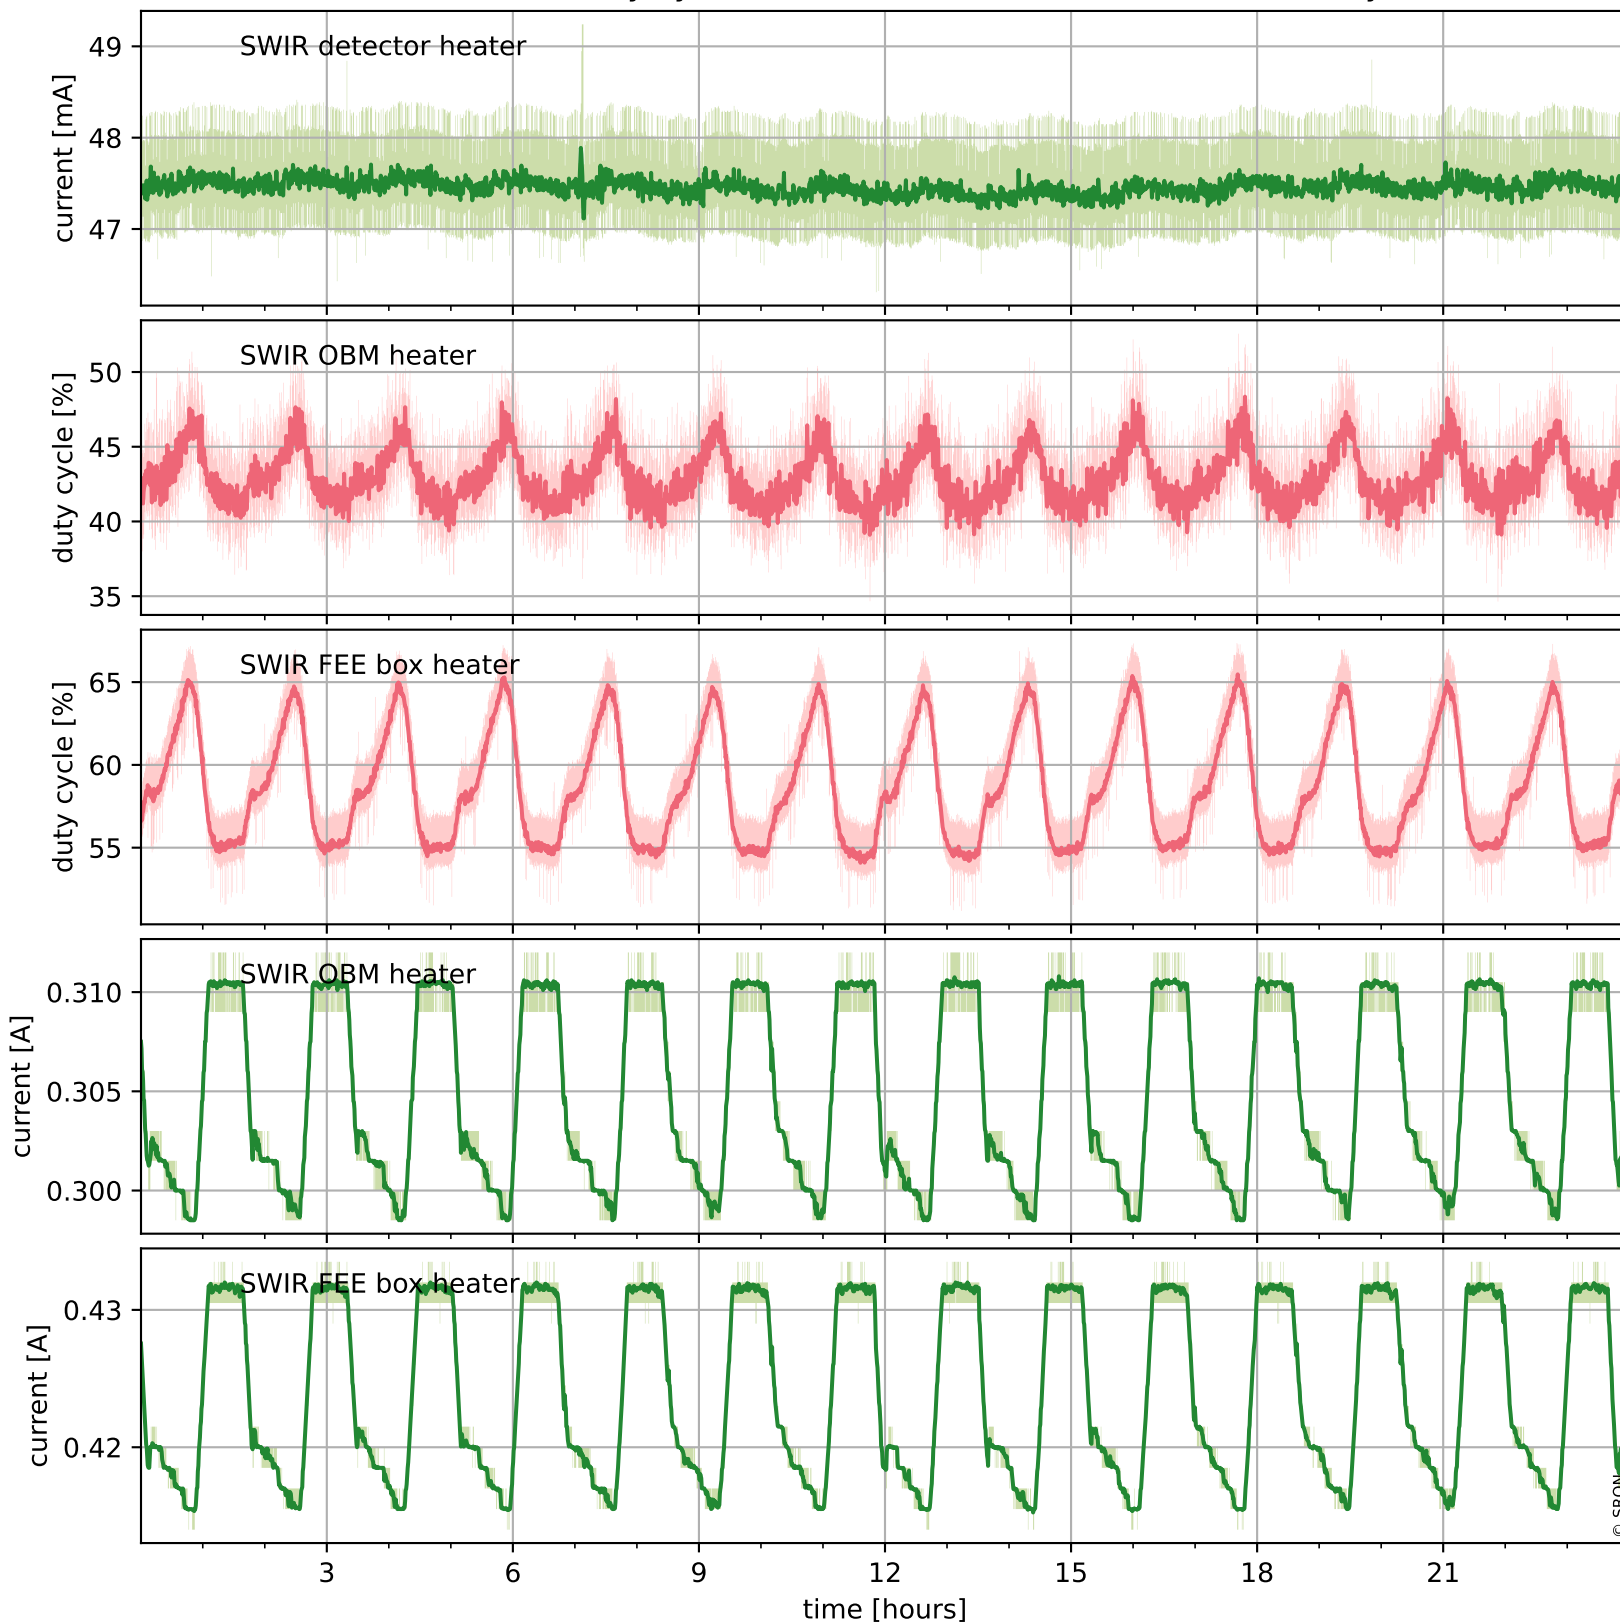

Tropomi SWIR housekeeping data

orbits : [20212, 20225]
coverage : 2021-09-07 / 2021-09-08
created : 2023-08-21T09:17:19

Current and duty cycle of 3 heaters relevant for SWIR (one day)