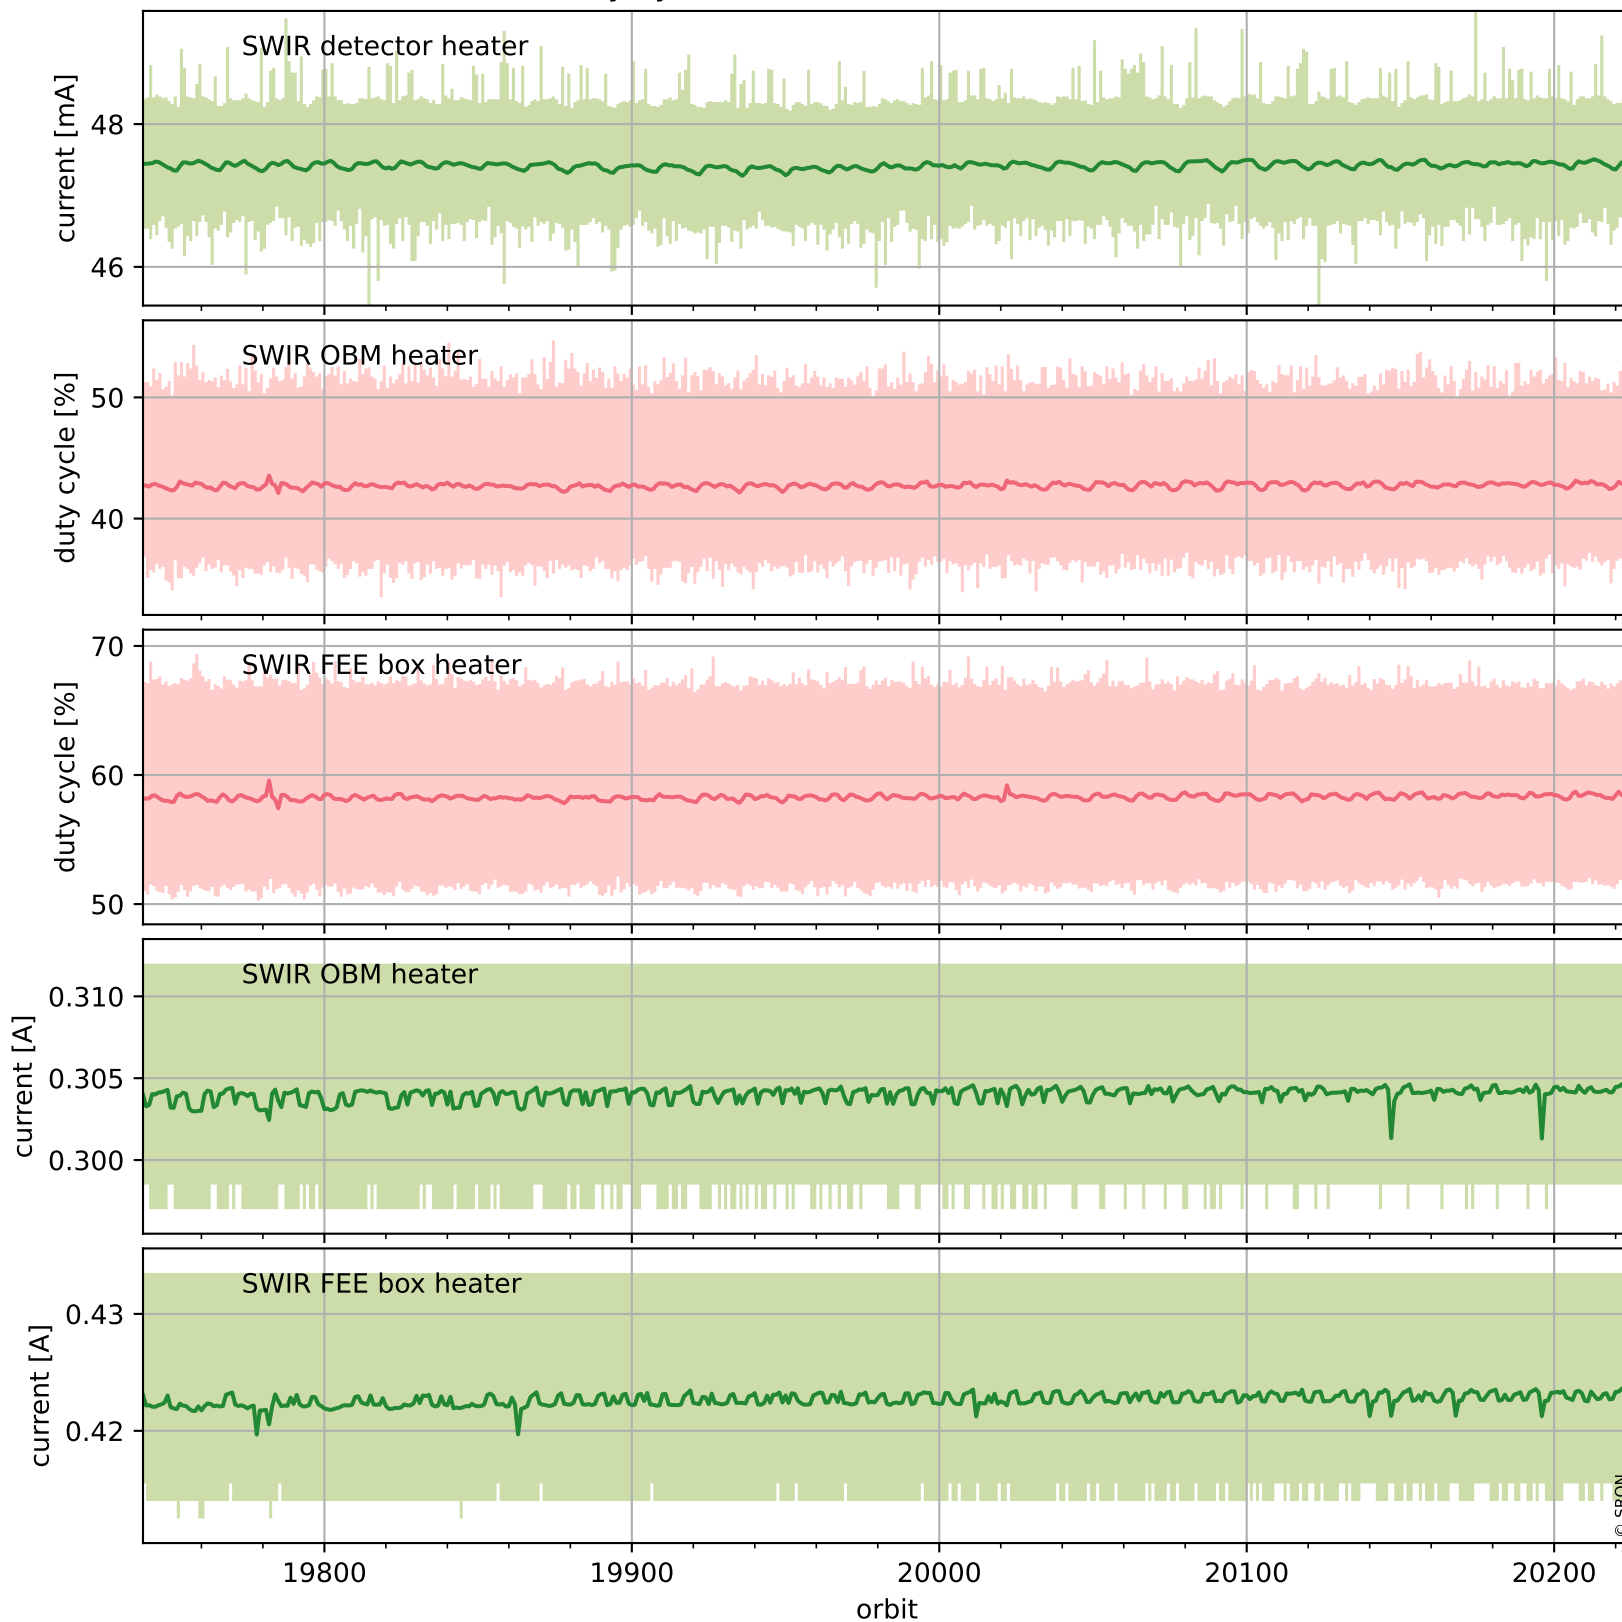

Tropomi SWIR housekeeping data

orbits : [19741, 20225]
coverage : 2021-08-04 / 2021-09-08
created : 2023-08-21T09:17:19

Current and duty cycle of 3 heaters relevant for SWIR (last month)