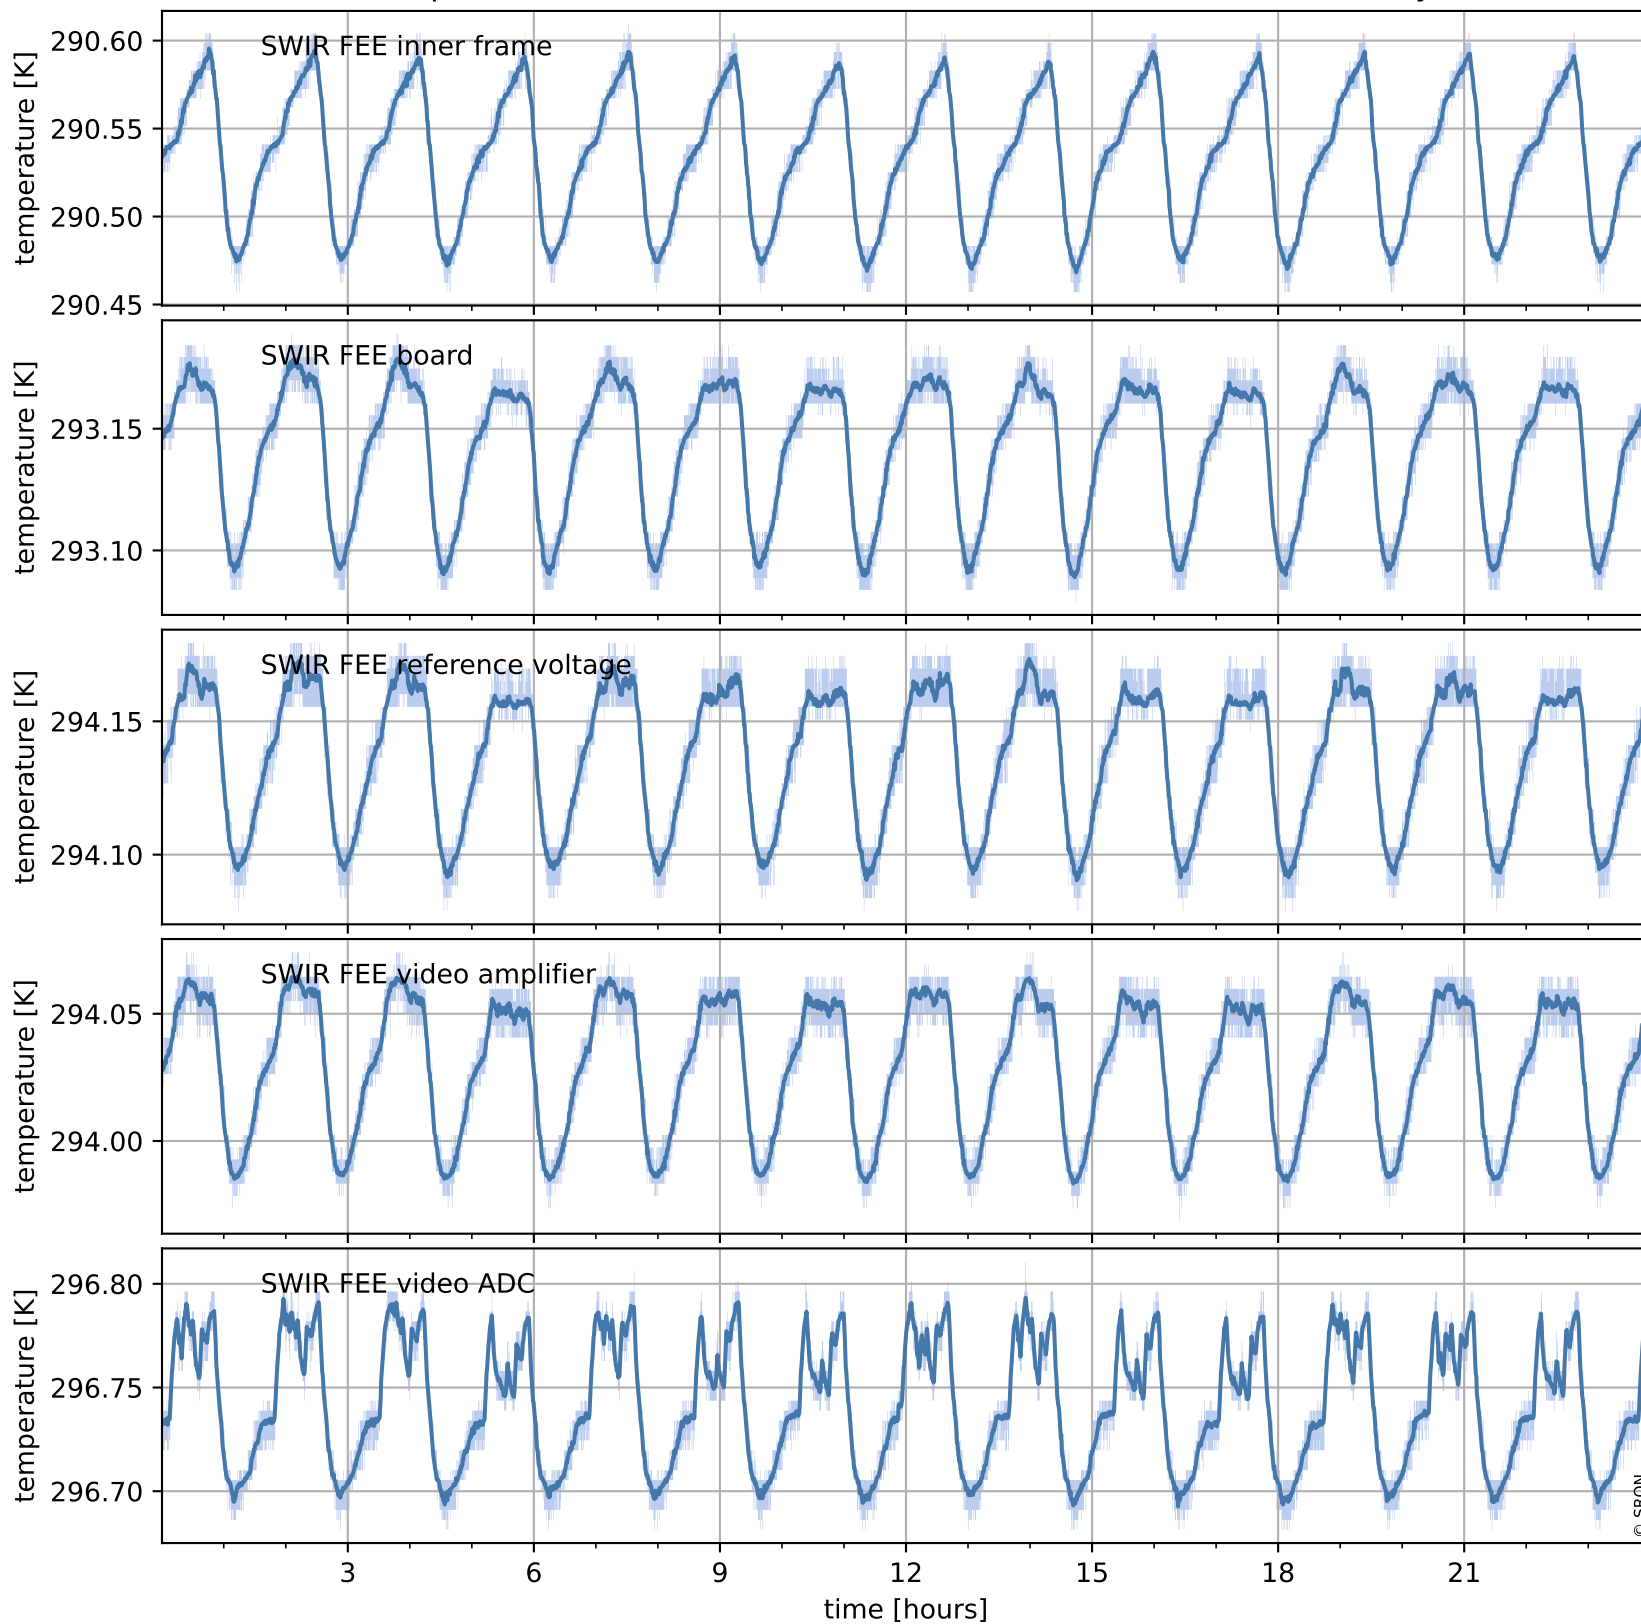

Tropomi SWIR housekeeping data

orbits : [20212, 20225]
coverage : 2021-09-07 / 2021-09-08
created : 2023-08-21T09:17:19

Temperature of sensors at the SWIR front-end electronics (one day)