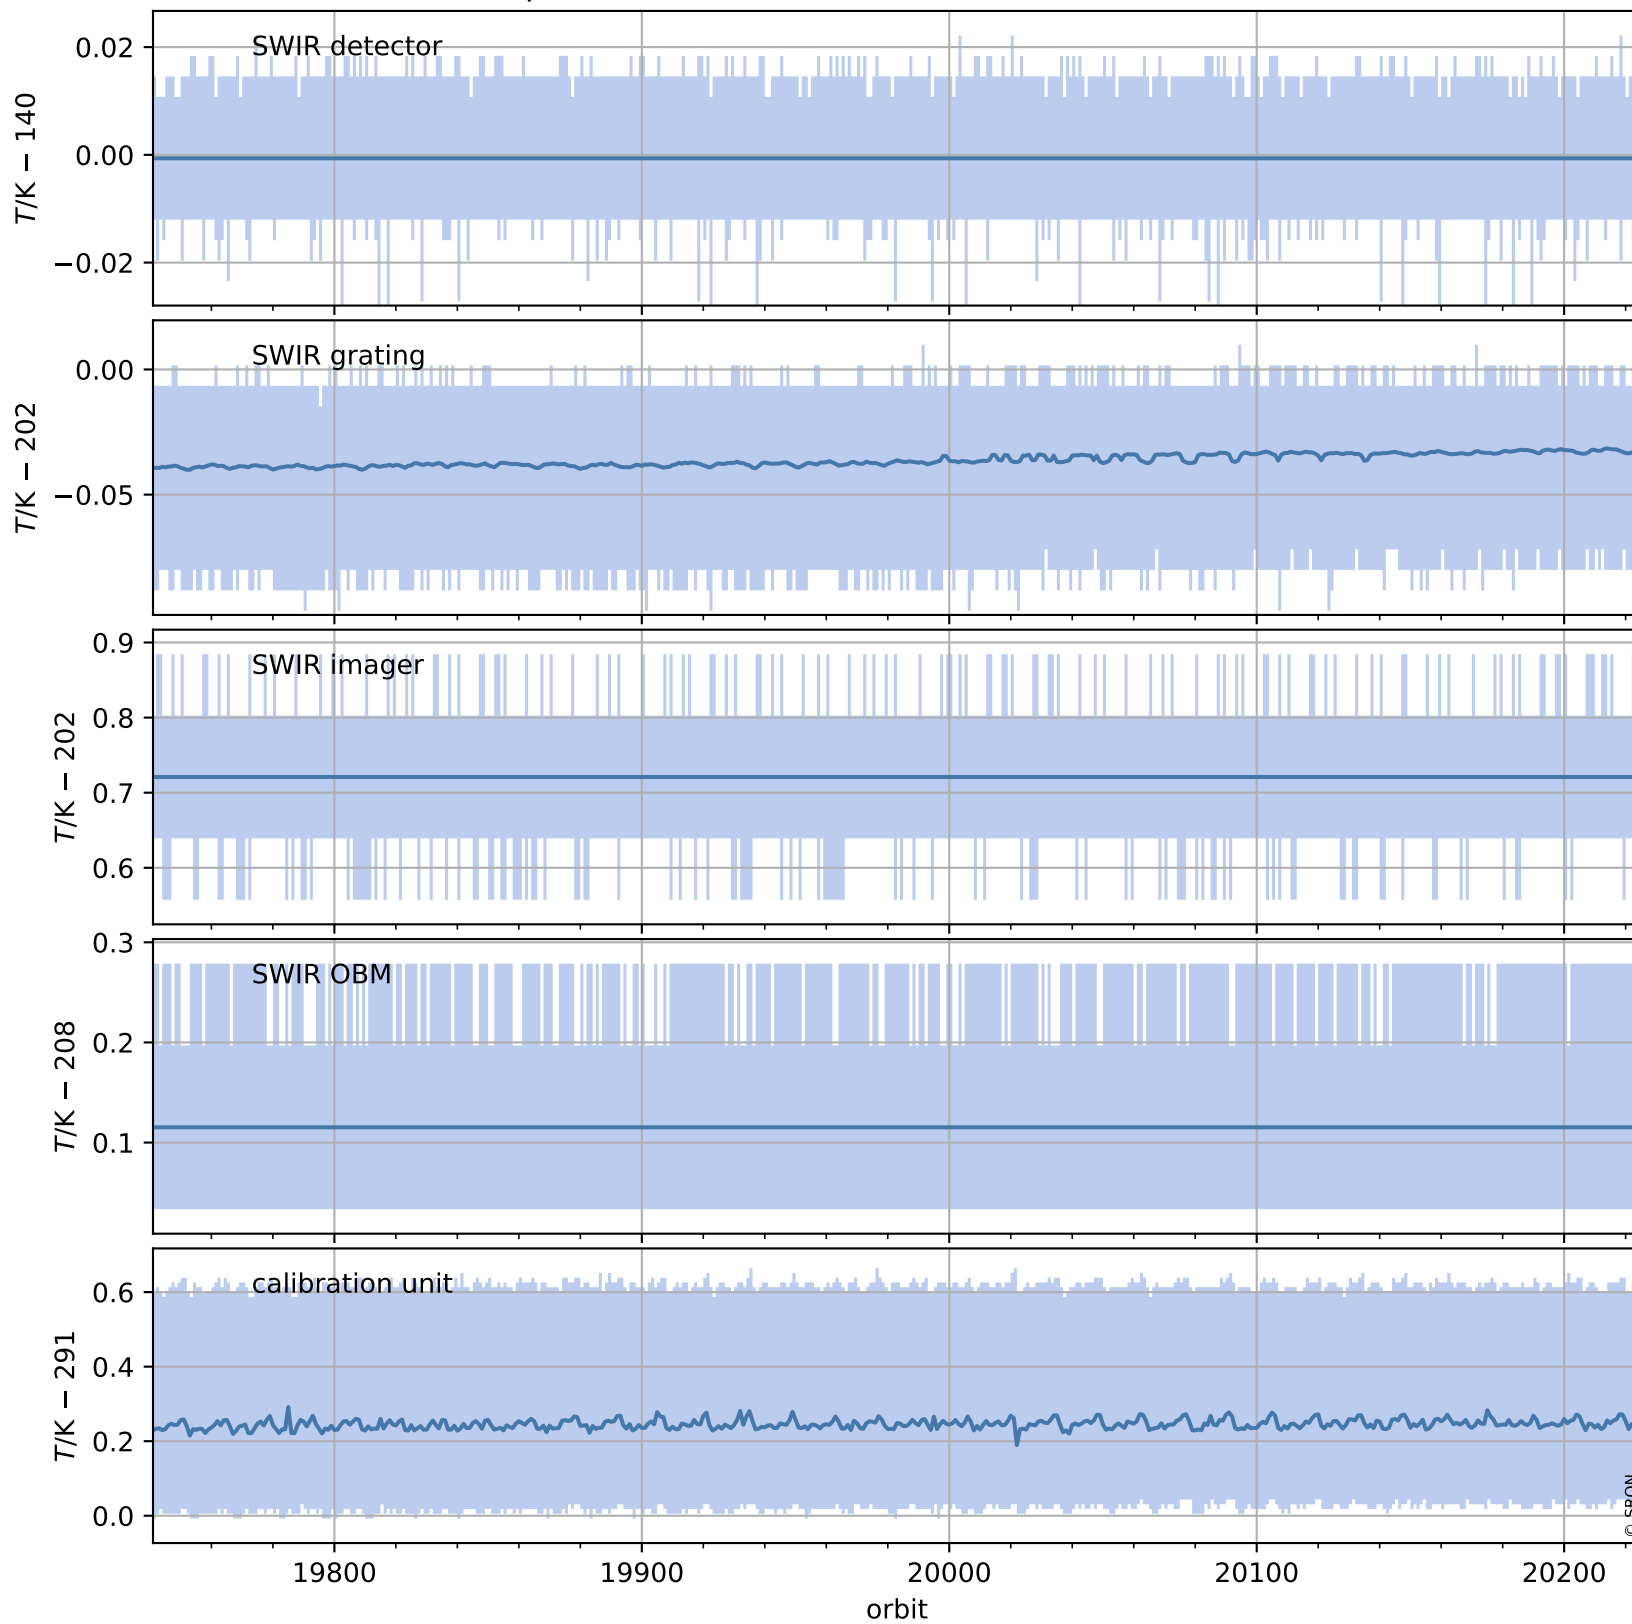

# Tropomi SWIR housekeeping data

orbits : [20212, 20225]  
coverage : 2021-09-07 / 2021-09-08  
created : 2023-08-21T09:17:18

## Temperature of sensors relevant for SWIR (one day)

# Tropomi SWIR housekeeping data

orbits : [19741, 20225]  
coverage : 2021-08-04 / 2021-09-08  
created : 2023-08-21T09:17:18

## Temperature of sensors relevant for SWIR (last month)