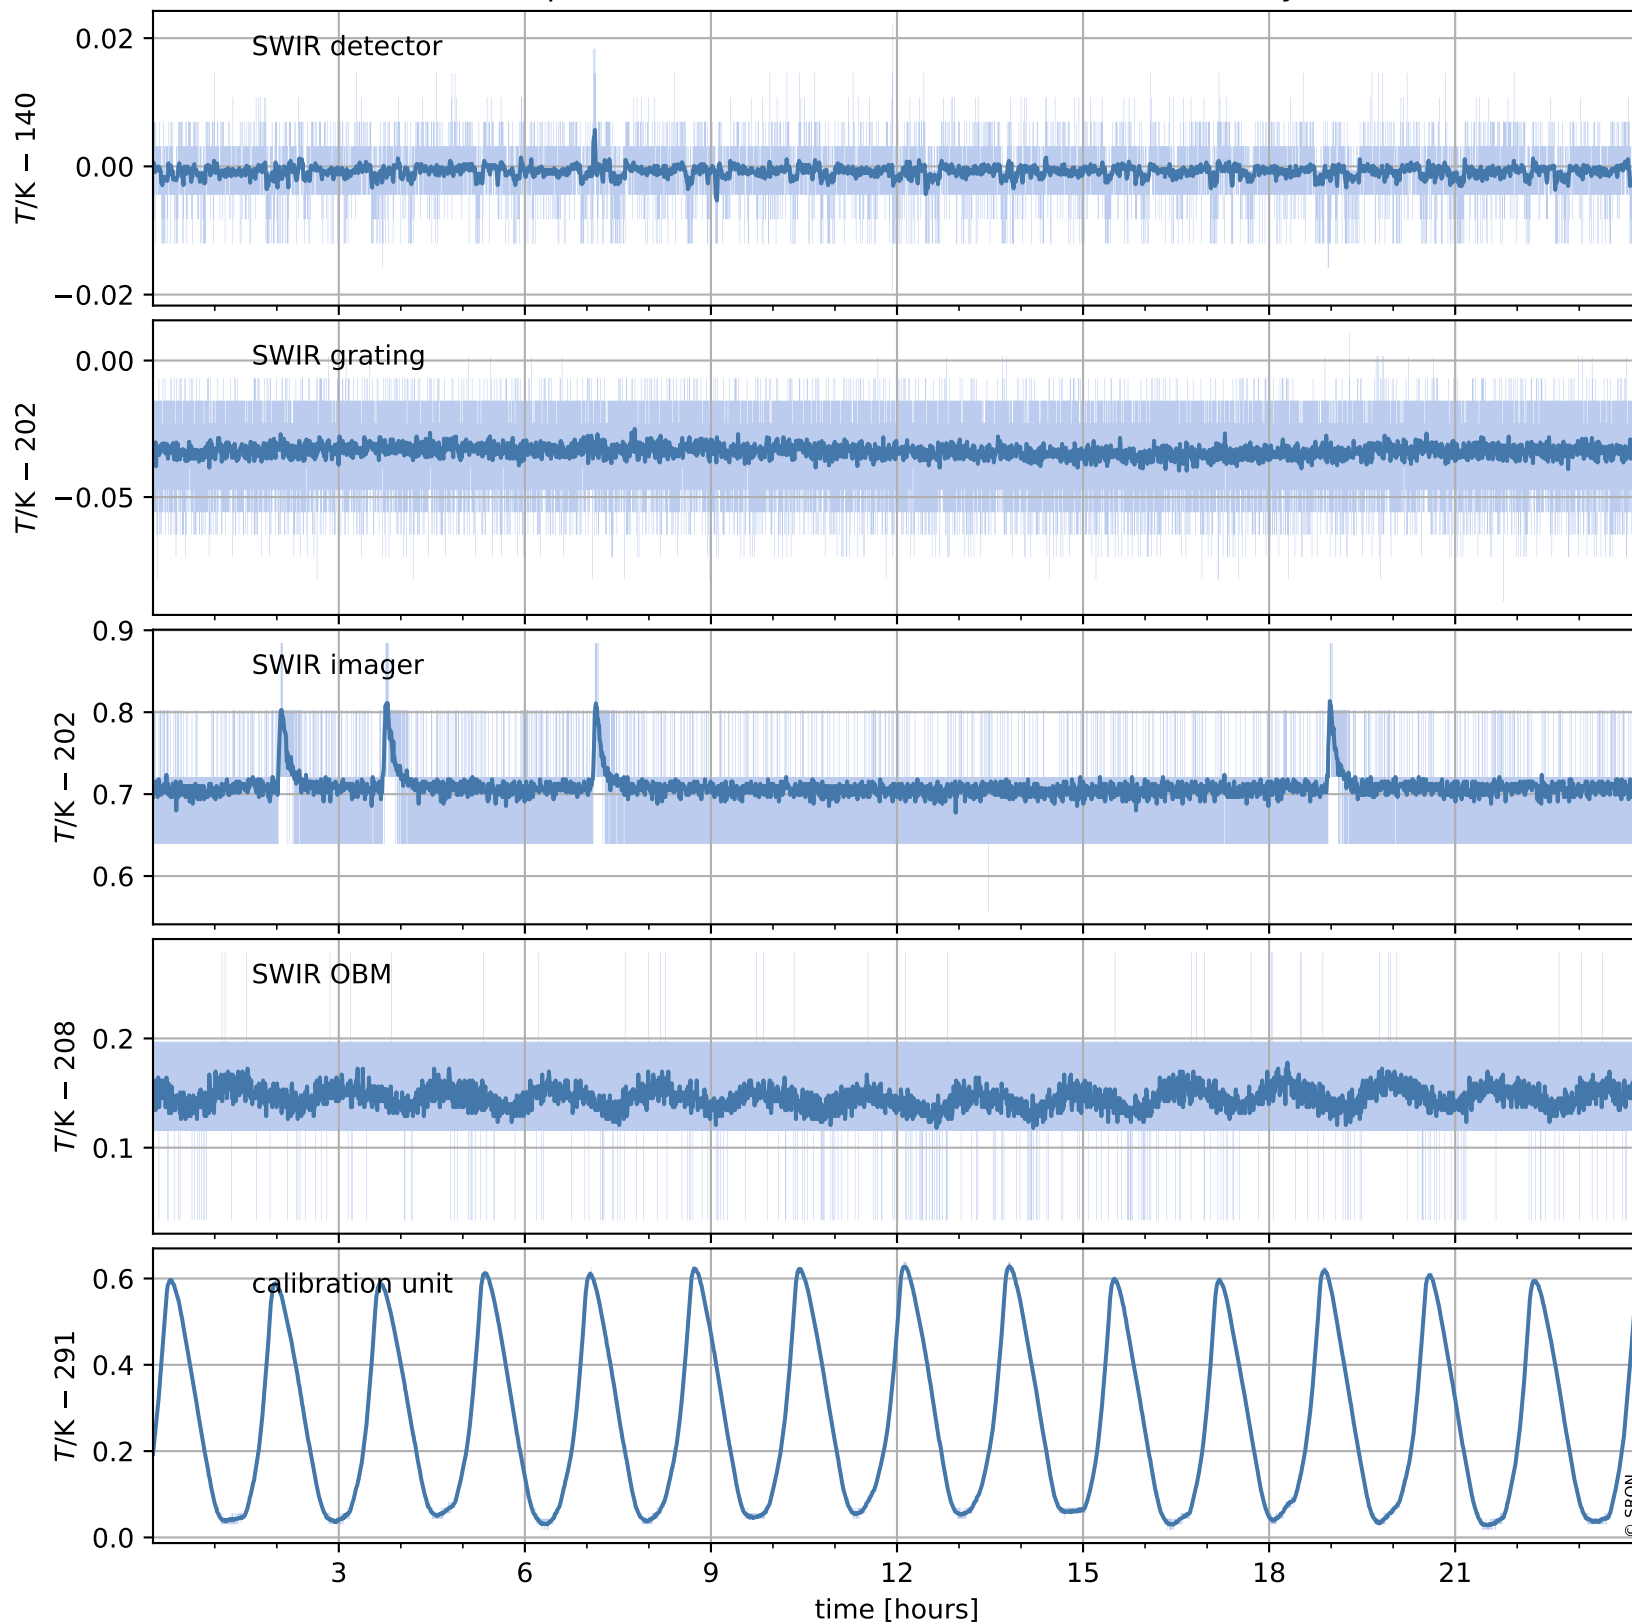

# Tropomi SWIR housekeeping data

orbits : [20212, 20225]  
coverage : 2021-09-07 / 2021-09-08  
created : 2023-08-21T09:17:18

## Temperature of sensors relevant for SWIR (one day)

## Temperature of sensors relevant for SWIR (last month)