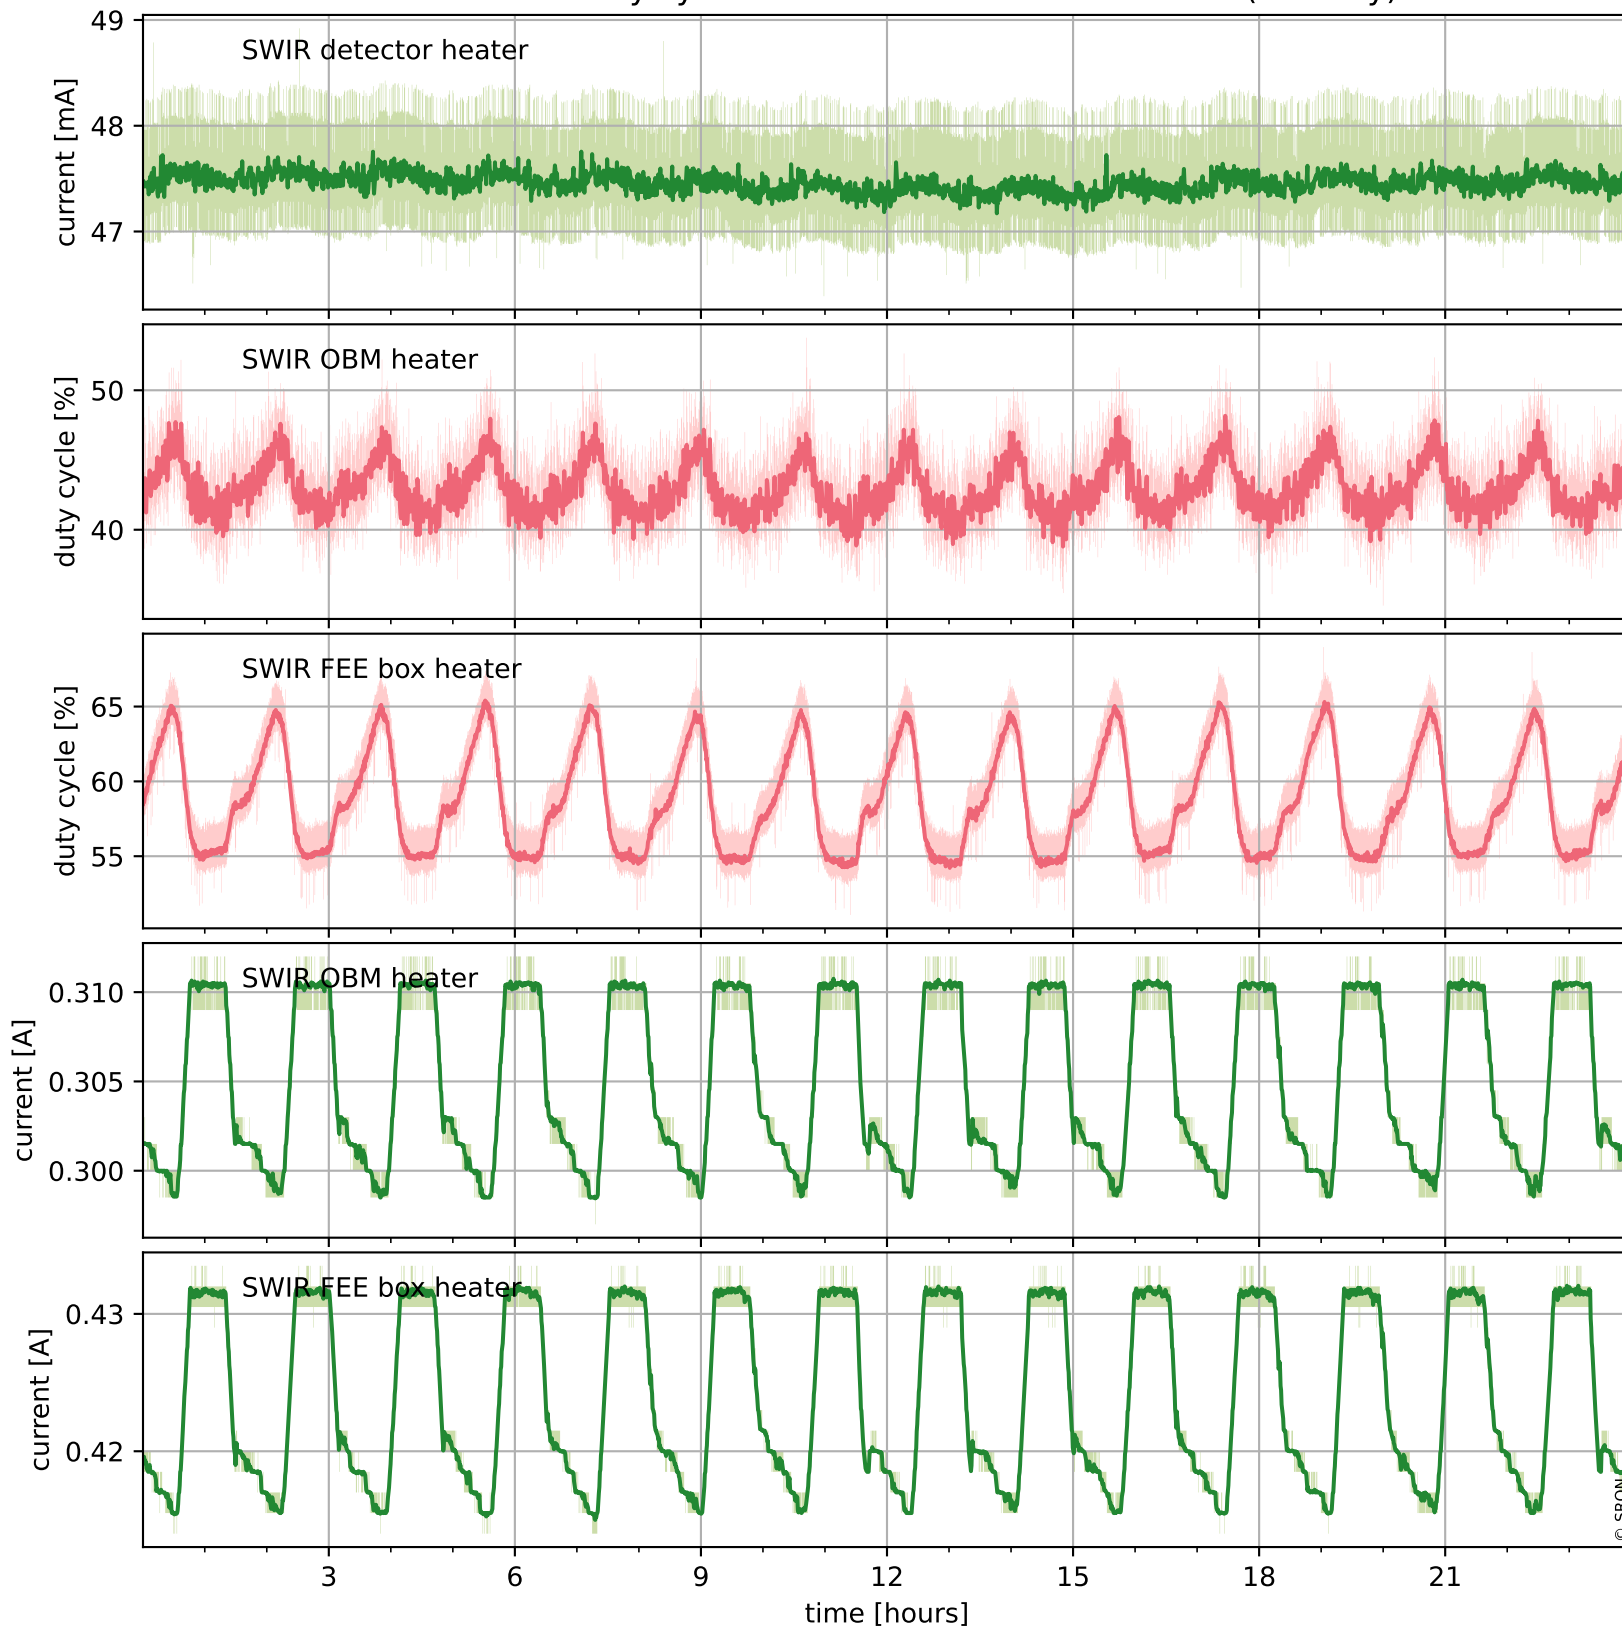

Tropomi SWIR housekeeping data

orbits : [20226, 20240]
coverage : 2021-09-08 / 2021-09-09
created : 2023-08-21T09:17:20

Temperature of sensors relevant for SWIR (one day)

Tropomi SWIR housekeeping data

orbits : [19756, 20240]
coverage : 2021-08-05 / 2021-09-09
created : 2023-08-21T09:17:20

Temperature of sensors relevant for SWIR (last month)

Tropomi SWIR housekeeping data

orbits : [20226, 20240]
coverage : 2021-09-08 / 2021-09-09
created : 2023-08-21T09:17:21

Current and duty cycle of 3 heaters relevant for SWIR (one day)

Tropomi SWIR housekeeping data

orbits : [19756, 20240]
coverage : 2021-08-05 / 2021-09-09
created : 2023-08-21T09:17:21

Current and duty cycle of 3 heaters relevant for SWIR (last month)

Tropomi SWIR housekeeping data

orbits : [20226, 20240]
coverage : 2021-09-08 / 2021-09-09
created : 2023-08-21T09:17:22

Temperature of sensors at the SWIR front-end electronics (one day)

Tropomi SWIR housekeeping data

orbits : [19756, 20240]
coverage : 2021-08-05 / 2021-09-09
created : 2023-08-21T09:17:22