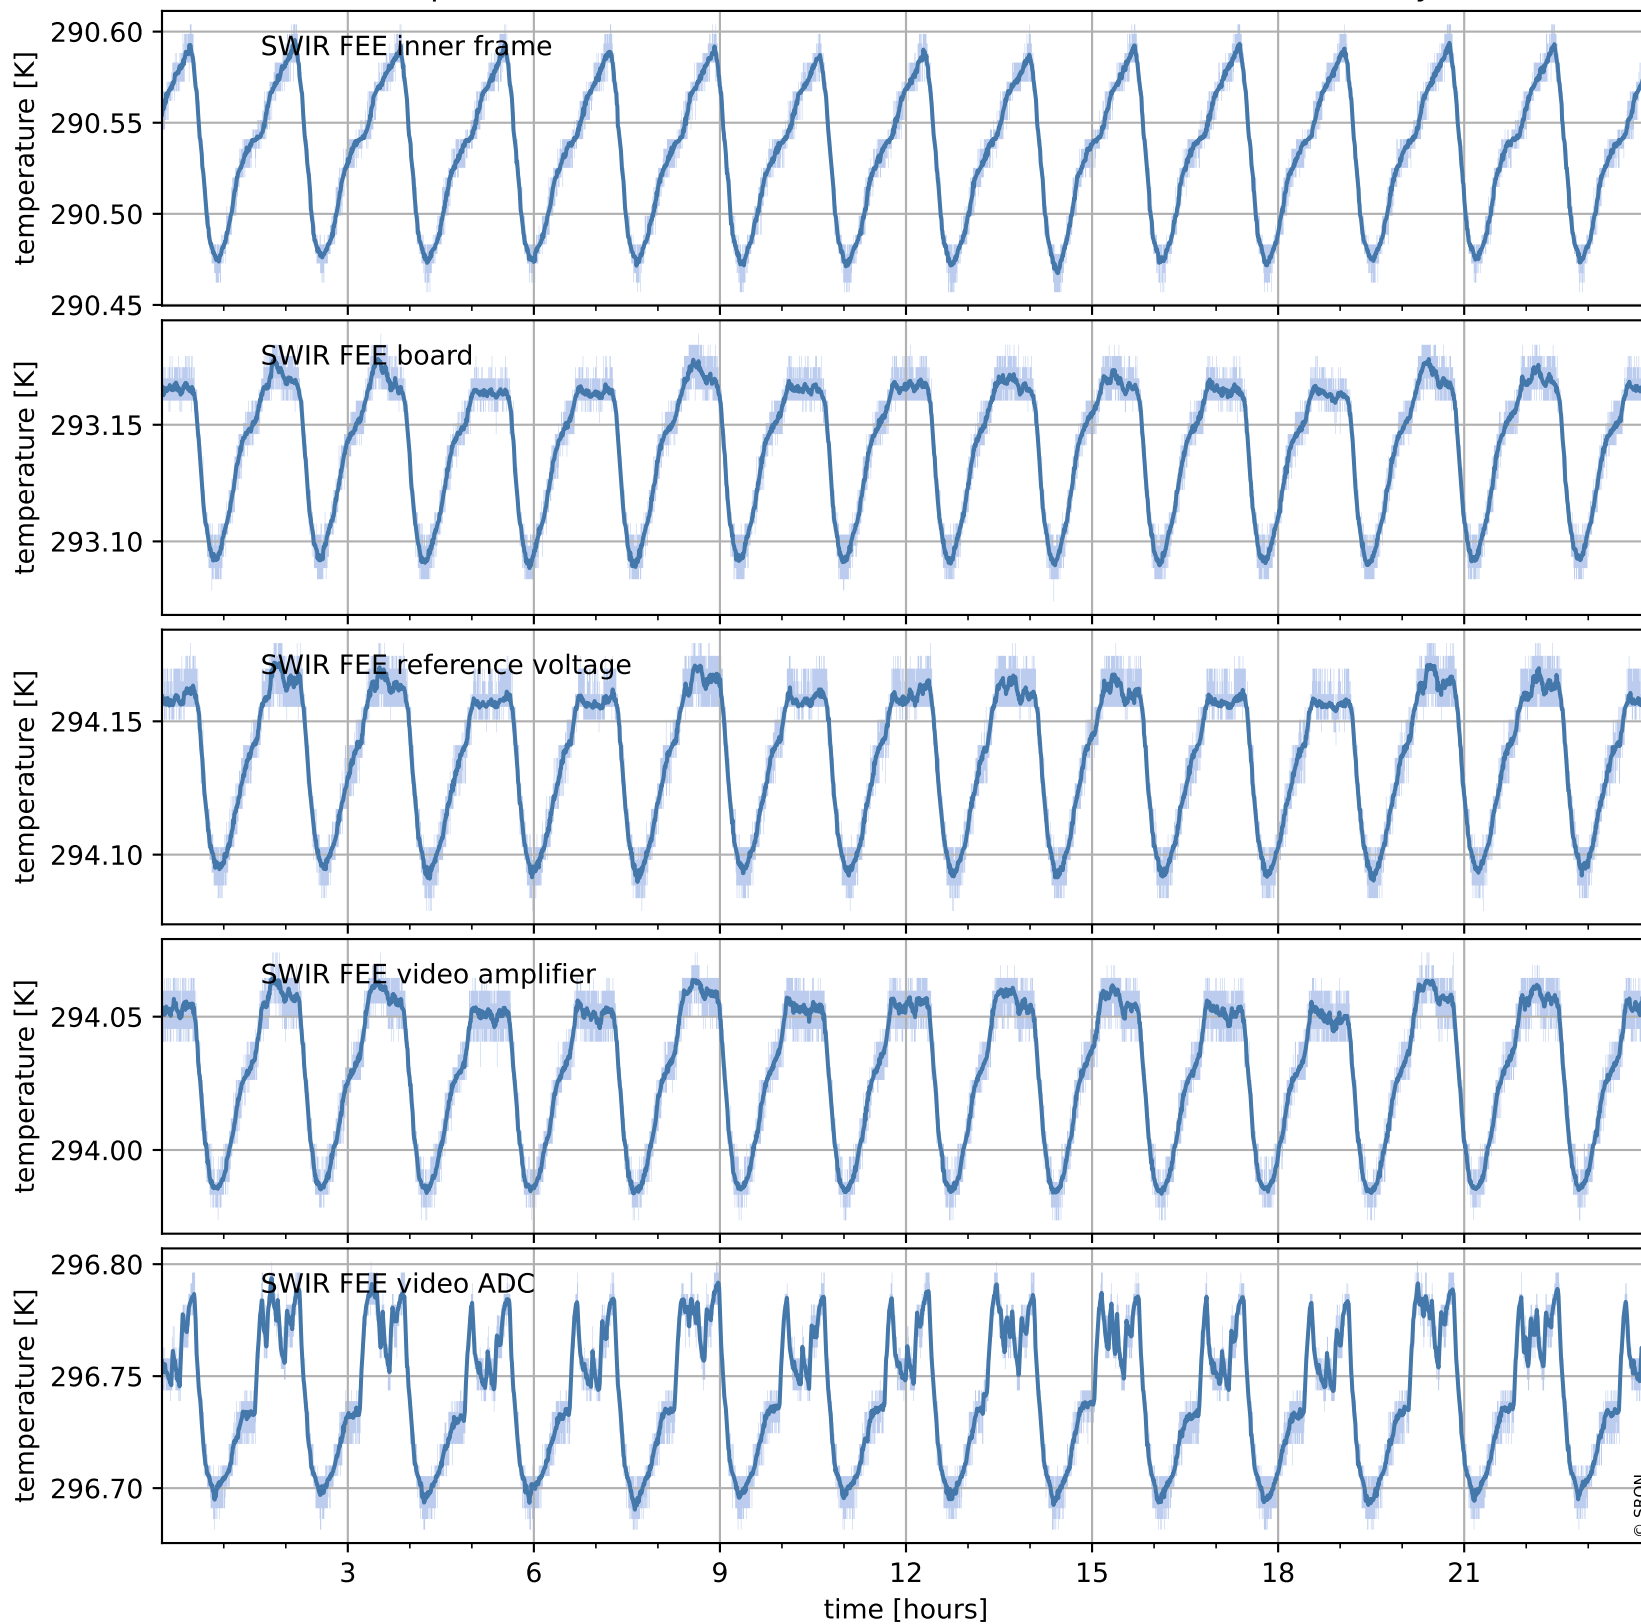

Tropomi SWIR housekeeping data

orbits : [20226, 20240]
coverage : 2021-09-08 / 2021-09-09
created : 2023-08-21T09:17:20

Temperature of sensors relevant for SWIR (one day)

Tropomi SWIR housekeeping data

orbits : [19756, 20240]
coverage : 2021-08-05 / 2021-09-09
created : 2023-08-21T09:17:20

Temperature of sensors relevant for SWIR (last month)

Tropomi SWIR housekeeping data

orbits : [20226, 20240]
coverage : 2021-09-08 / 2021-09-09
created : 2023-08-21T09:17:21

Current and duty cycle of 3 heaters relevant for SWIR (one day)

Tropomi SWIR housekeeping data

orbits : [19756, 20240]
coverage : 2021-08-05 / 2021-09-09
created : 2023-08-21T09:17:21

Current and duty cycle of 3 heaters relevant for SWIR (last month)

Tropomi SWIR housekeeping data

orbits : [20226, 20240]
coverage : 2021-09-08 / 2021-09-09
created : 2023-08-21T09:17:22

Temperature of sensors at the SWIR front-end electronics (one day)

Tropomi SWIR housekeeping data

orbits : [19756, 20240]
coverage : 2021-08-05 / 2021-09-09
created : 2023-08-21T09:17:22