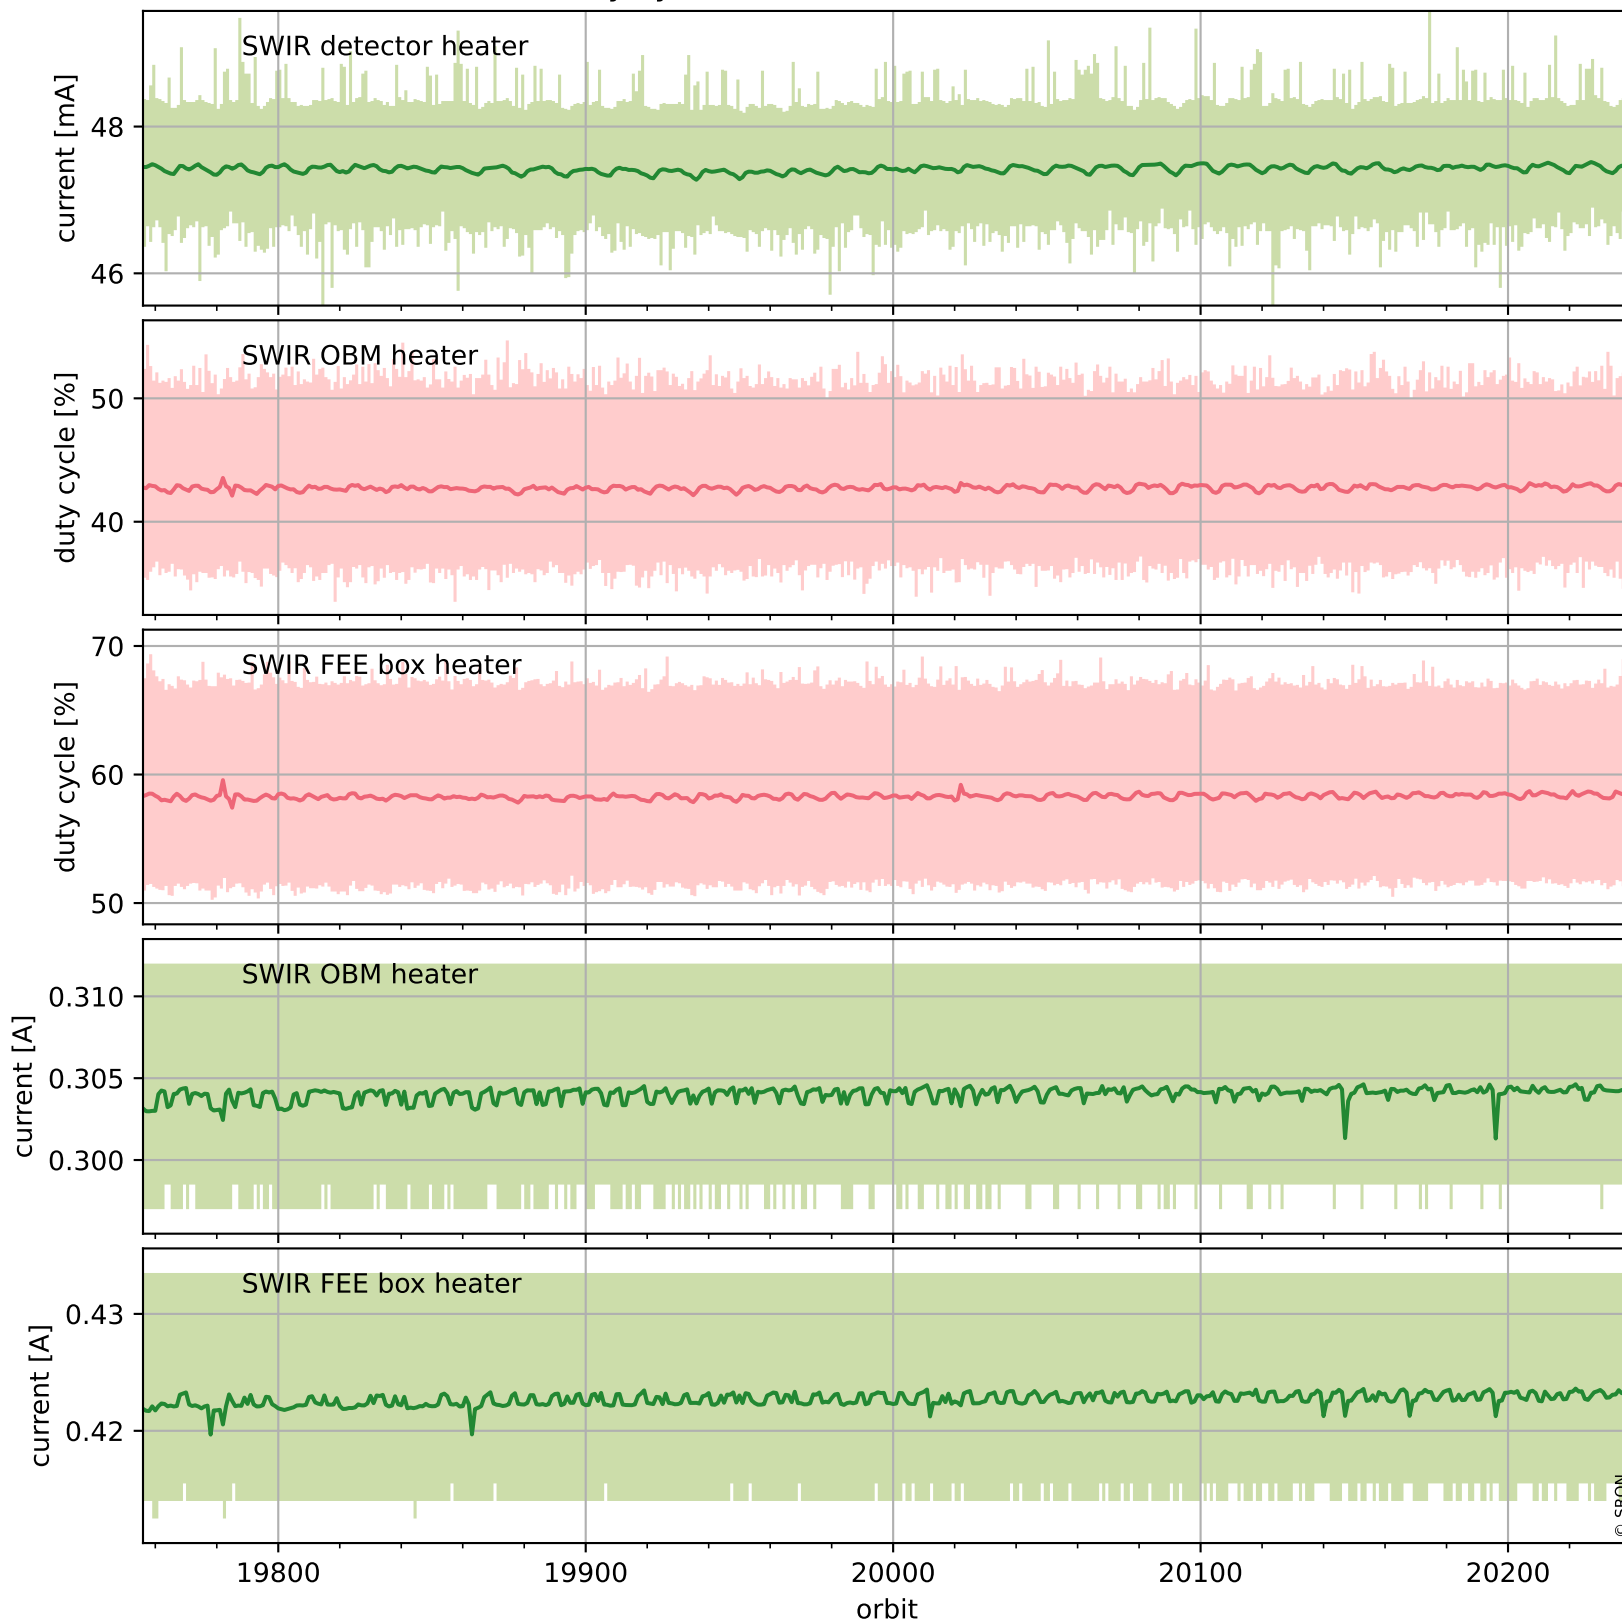

Tropomi SWIR housekeeping data

orbits : [20226, 20240]
coverage : 2021-09-08 / 2021-09-09
created : 2023-08-21T09:17:20

Temperature of sensors relevant for SWIR (one day)

Tropomi SWIR housekeeping data

orbits : [19756, 20240]
coverage : 2021-08-05 / 2021-09-09
created : 2023-08-21T09:17:20

Temperature of sensors relevant for SWIR (last month)

Tropomi SWIR housekeeping data

orbits : [20226, 20240]
coverage : 2021-09-08 / 2021-09-09
created : 2023-08-21T09:17:21

Current and duty cycle of 3 heaters relevant for SWIR (one day)

Tropomi SWIR housekeeping data

orbits : [19756, 20240]
coverage : 2021-08-05 / 2021-09-09
created : 2023-08-21T09:17:21

Current and duty cycle of 3 heaters relevant for SWIR (last month)

Tropomi SWIR housekeeping data

orbits : [20226, 20240]
coverage : 2021-09-08 / 2021-09-09
created : 2023-08-21T09:17:22

Temperature of sensors at the SWIR front-end electronics (one day)

Tropomi SWIR housekeeping data

orbits : [19756, 20240]
coverage : 2021-08-05 / 2021-09-09
created : 2023-08-21T09:17:22