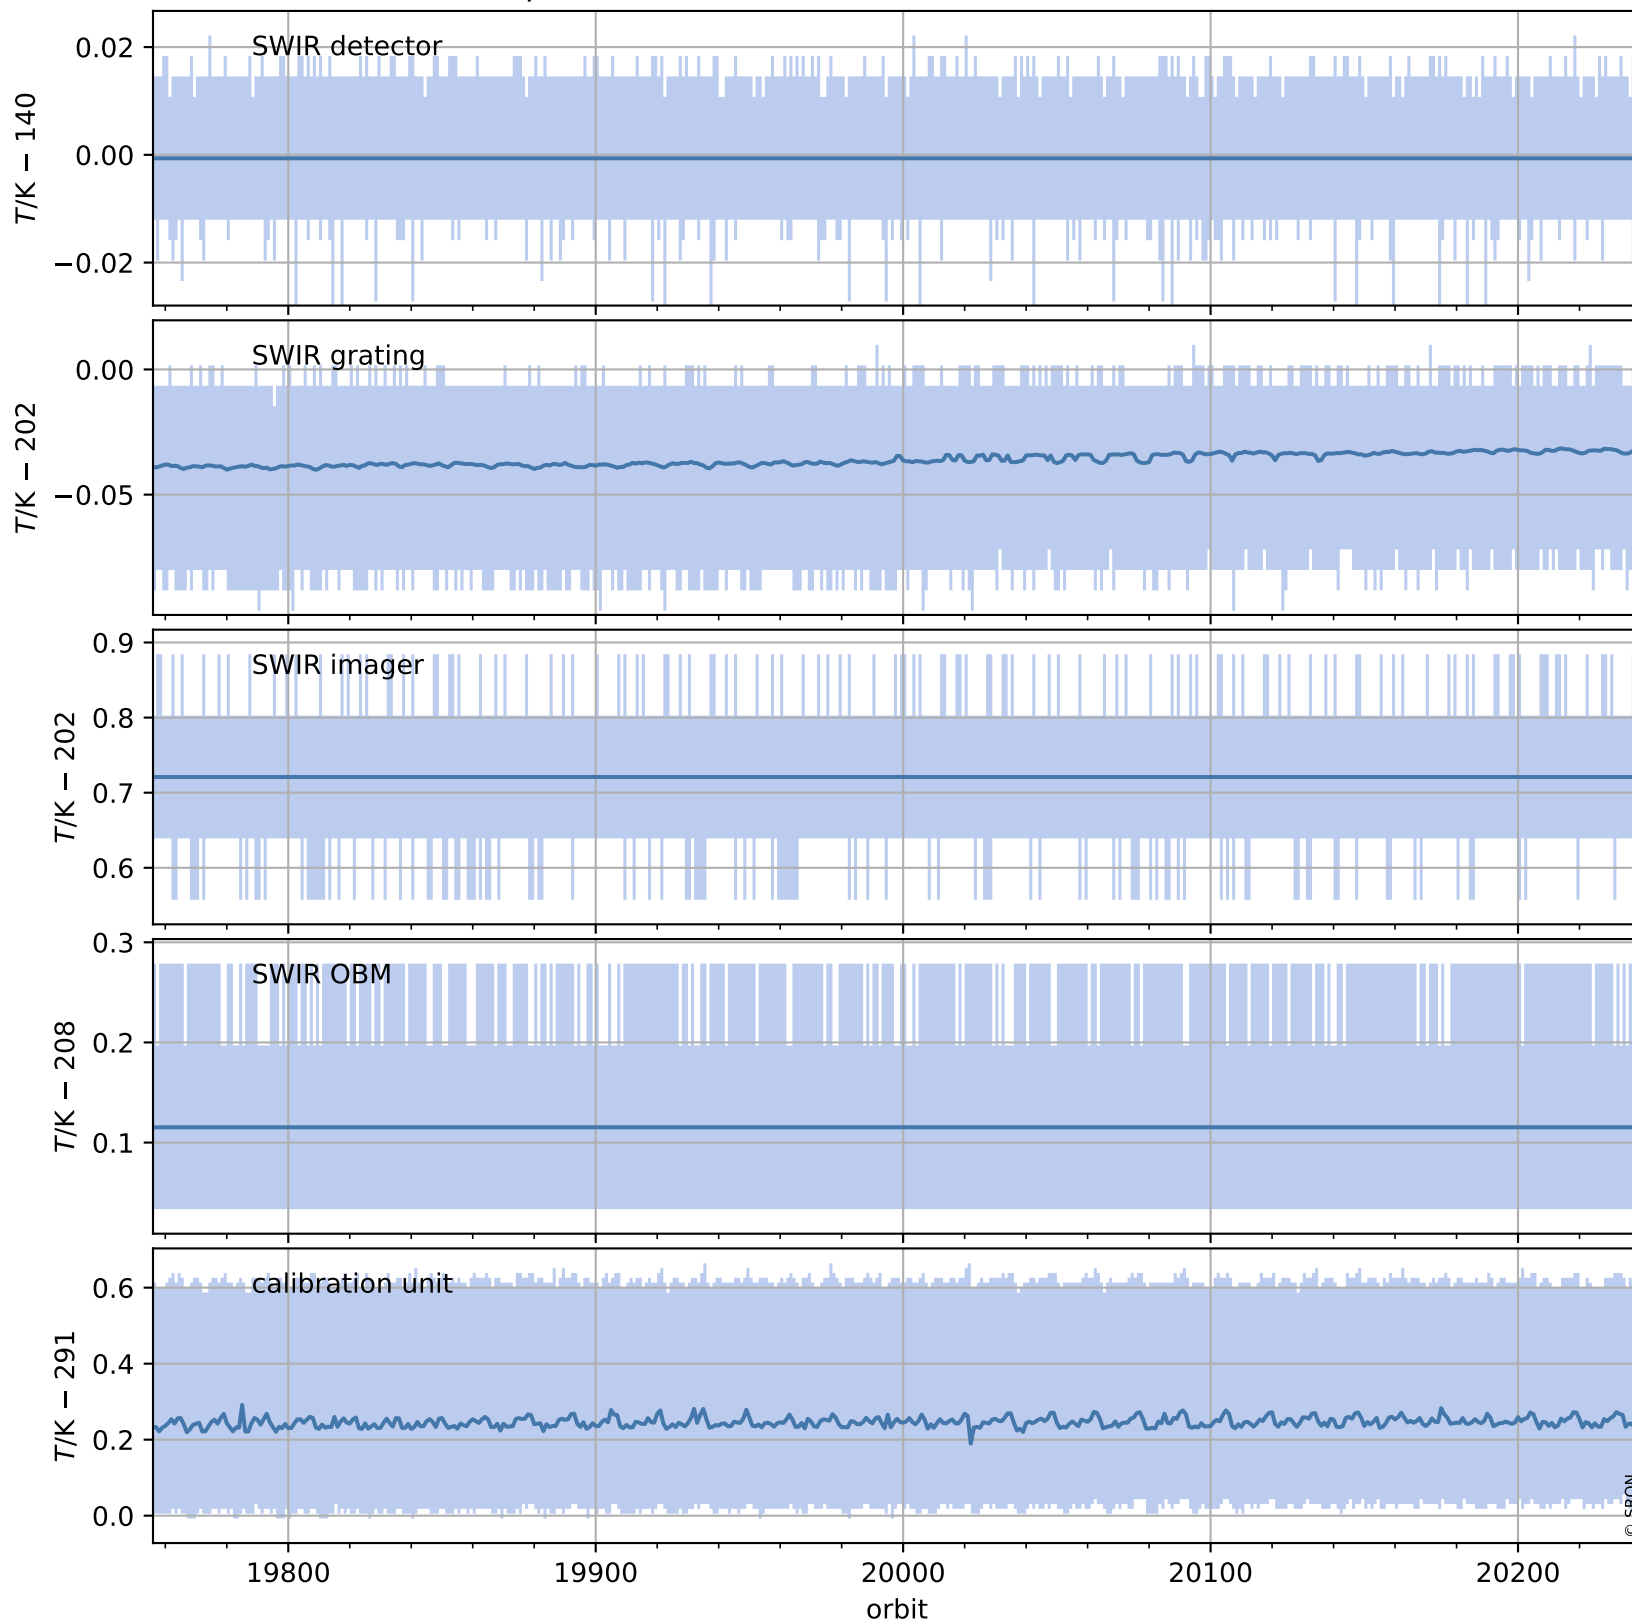

Tropomi SWIR housekeeping data

orbits : [20226, 20240]
coverage : 2021-09-08 / 2021-09-09
created : 2023-08-21T09:17:20

Temperature of sensors relevant for SWIR (one day)

Tropomi SWIR housekeeping data

orbits : [19756, 20240]
coverage : 2021-08-05 / 2021-09-09
created : 2023-08-21T09:17:20

Temperature of sensors relevant for SWIR (last month)

Tropomi SWIR housekeeping data

orbits : [20226, 20240]
coverage : 2021-09-08 / 2021-09-09
created : 2023-08-21T09:17:21

Current and duty cycle of 3 heaters relevant for SWIR (one day)

Tropomi SWIR housekeeping data

orbits : [19756, 20240]
coverage : 2021-08-05 / 2021-09-09
created : 2023-08-21T09:17:21

Current and duty cycle of 3 heaters relevant for SWIR (last month)

Tropomi SWIR housekeeping data

orbits : [20226, 20240]
coverage : 2021-09-08 / 2021-09-09
created : 2023-08-21T09:17:22

Temperature of sensors at the SWIR front-end electronics (one day)

Tropomi SWIR housekeeping data

orbits : [19756, 20240]
coverage : 2021-08-05 / 2021-09-09
created : 2023-08-21T09:17:22