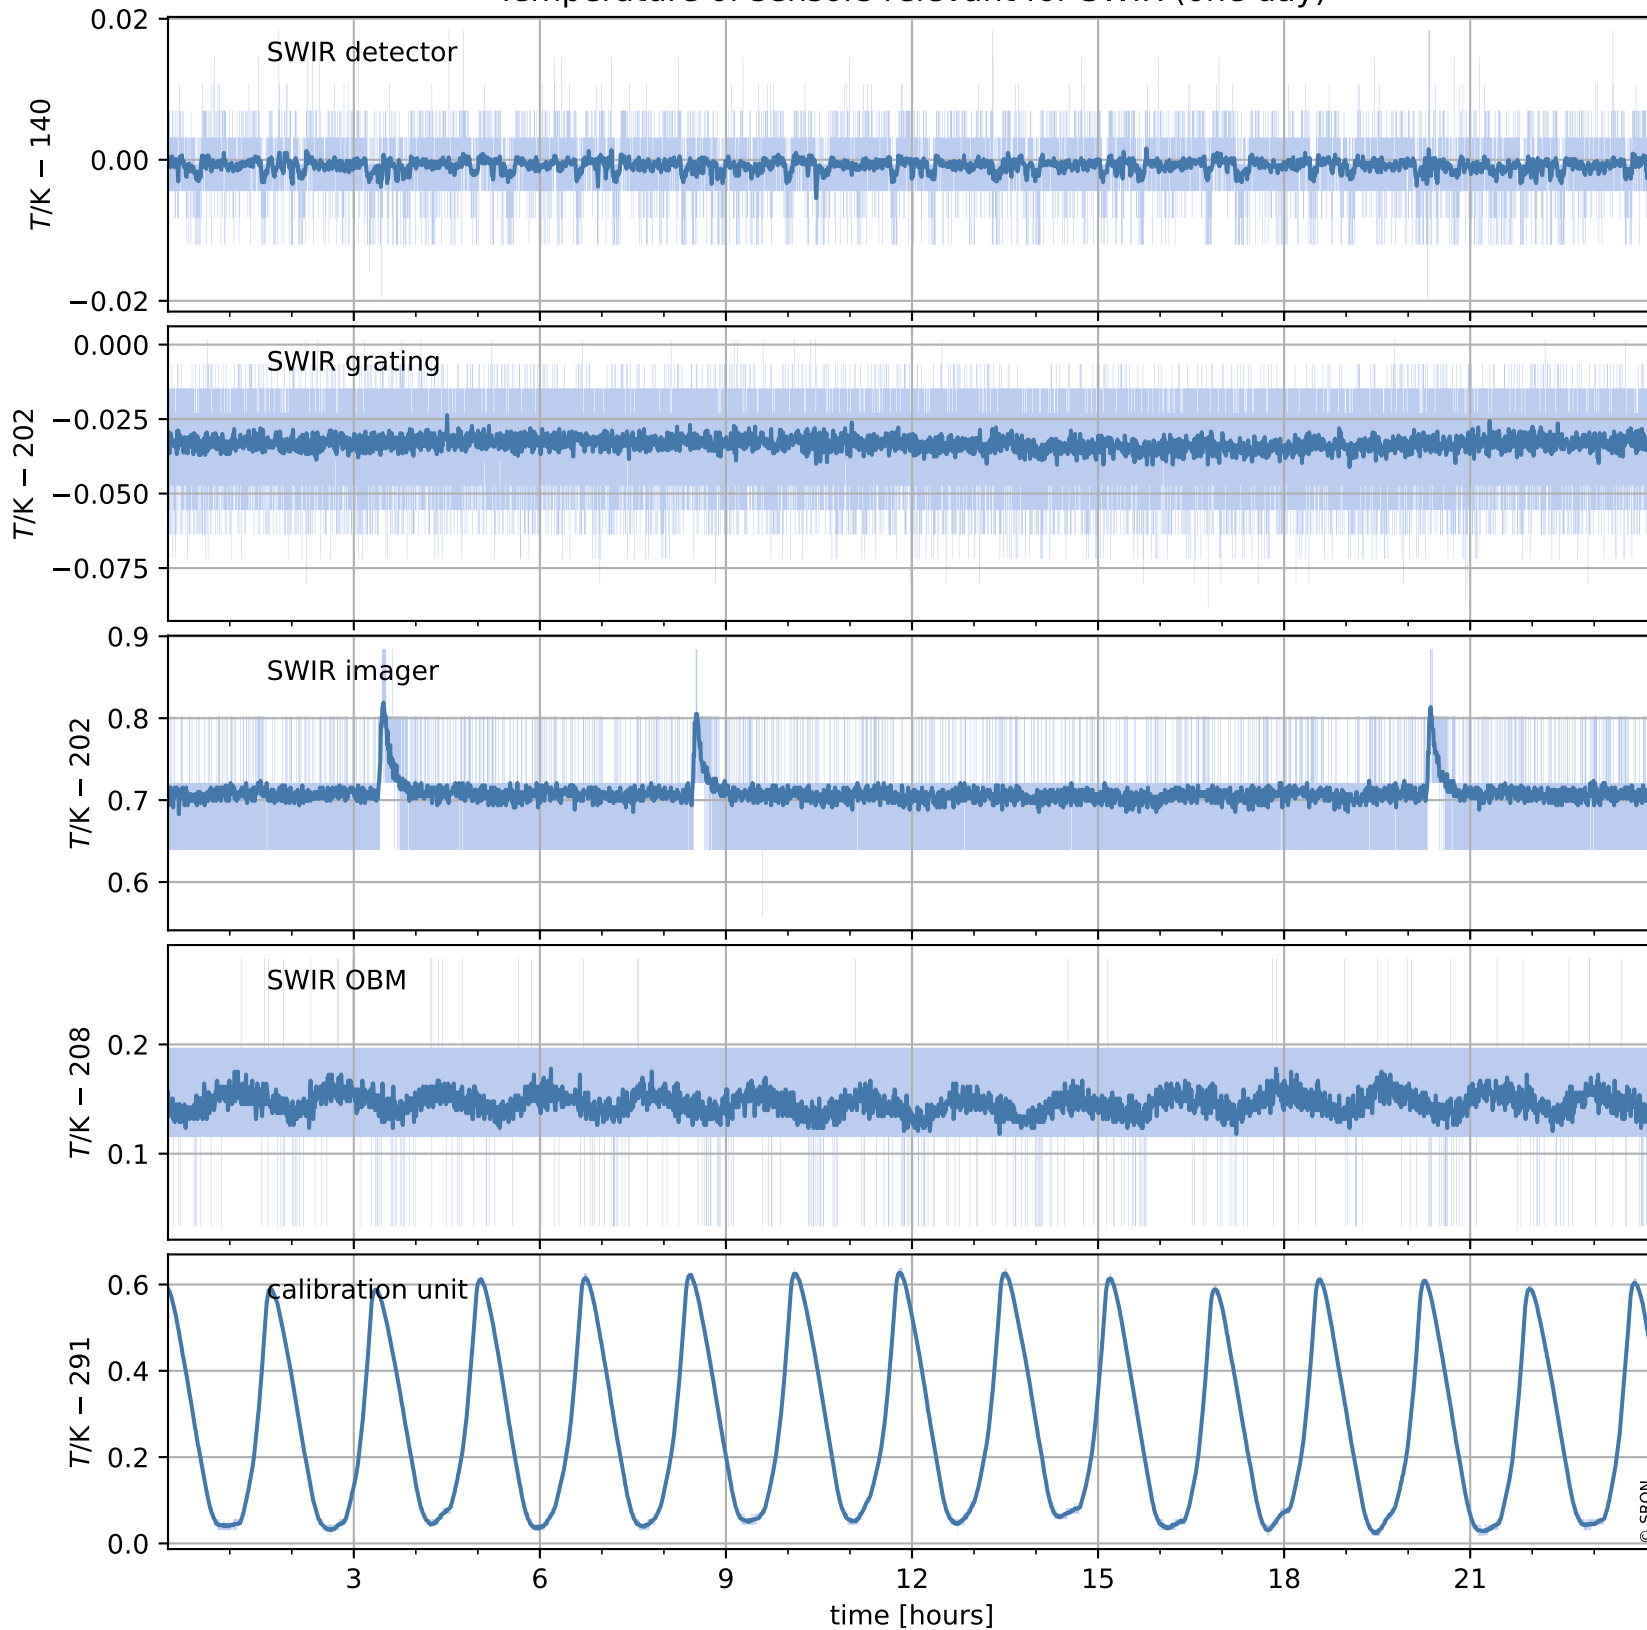

Tropomi SWIR housekeeping data

orbits : [20226, 20240]
coverage : 2021-09-08 / 2021-09-09
created : 2023-08-21T09:17:20

Temperature of sensors relevant for SWIR (one day)

Tropomi SWIR housekeeping data

orbits : [19756, 20240]
coverage : 2021-08-05 / 2021-09-09
created : 2023-08-21T09:17:20

Temperature of sensors relevant for SWIR (last month)

Tropomi SWIR housekeeping data

orbits : [20226, 20240]
coverage : 2021-09-08 / 2021-09-09
created : 2023-08-21T09:17:21

Current and duty cycle of 3 heaters relevant for SWIR (one day)

Tropomi SWIR housekeeping data

orbits : [19756, 20240]
coverage : 2021-08-05 / 2021-09-09
created : 2023-08-21T09:17:21

Current and duty cycle of 3 heaters relevant for SWIR (last month)

Tropomi SWIR housekeeping data