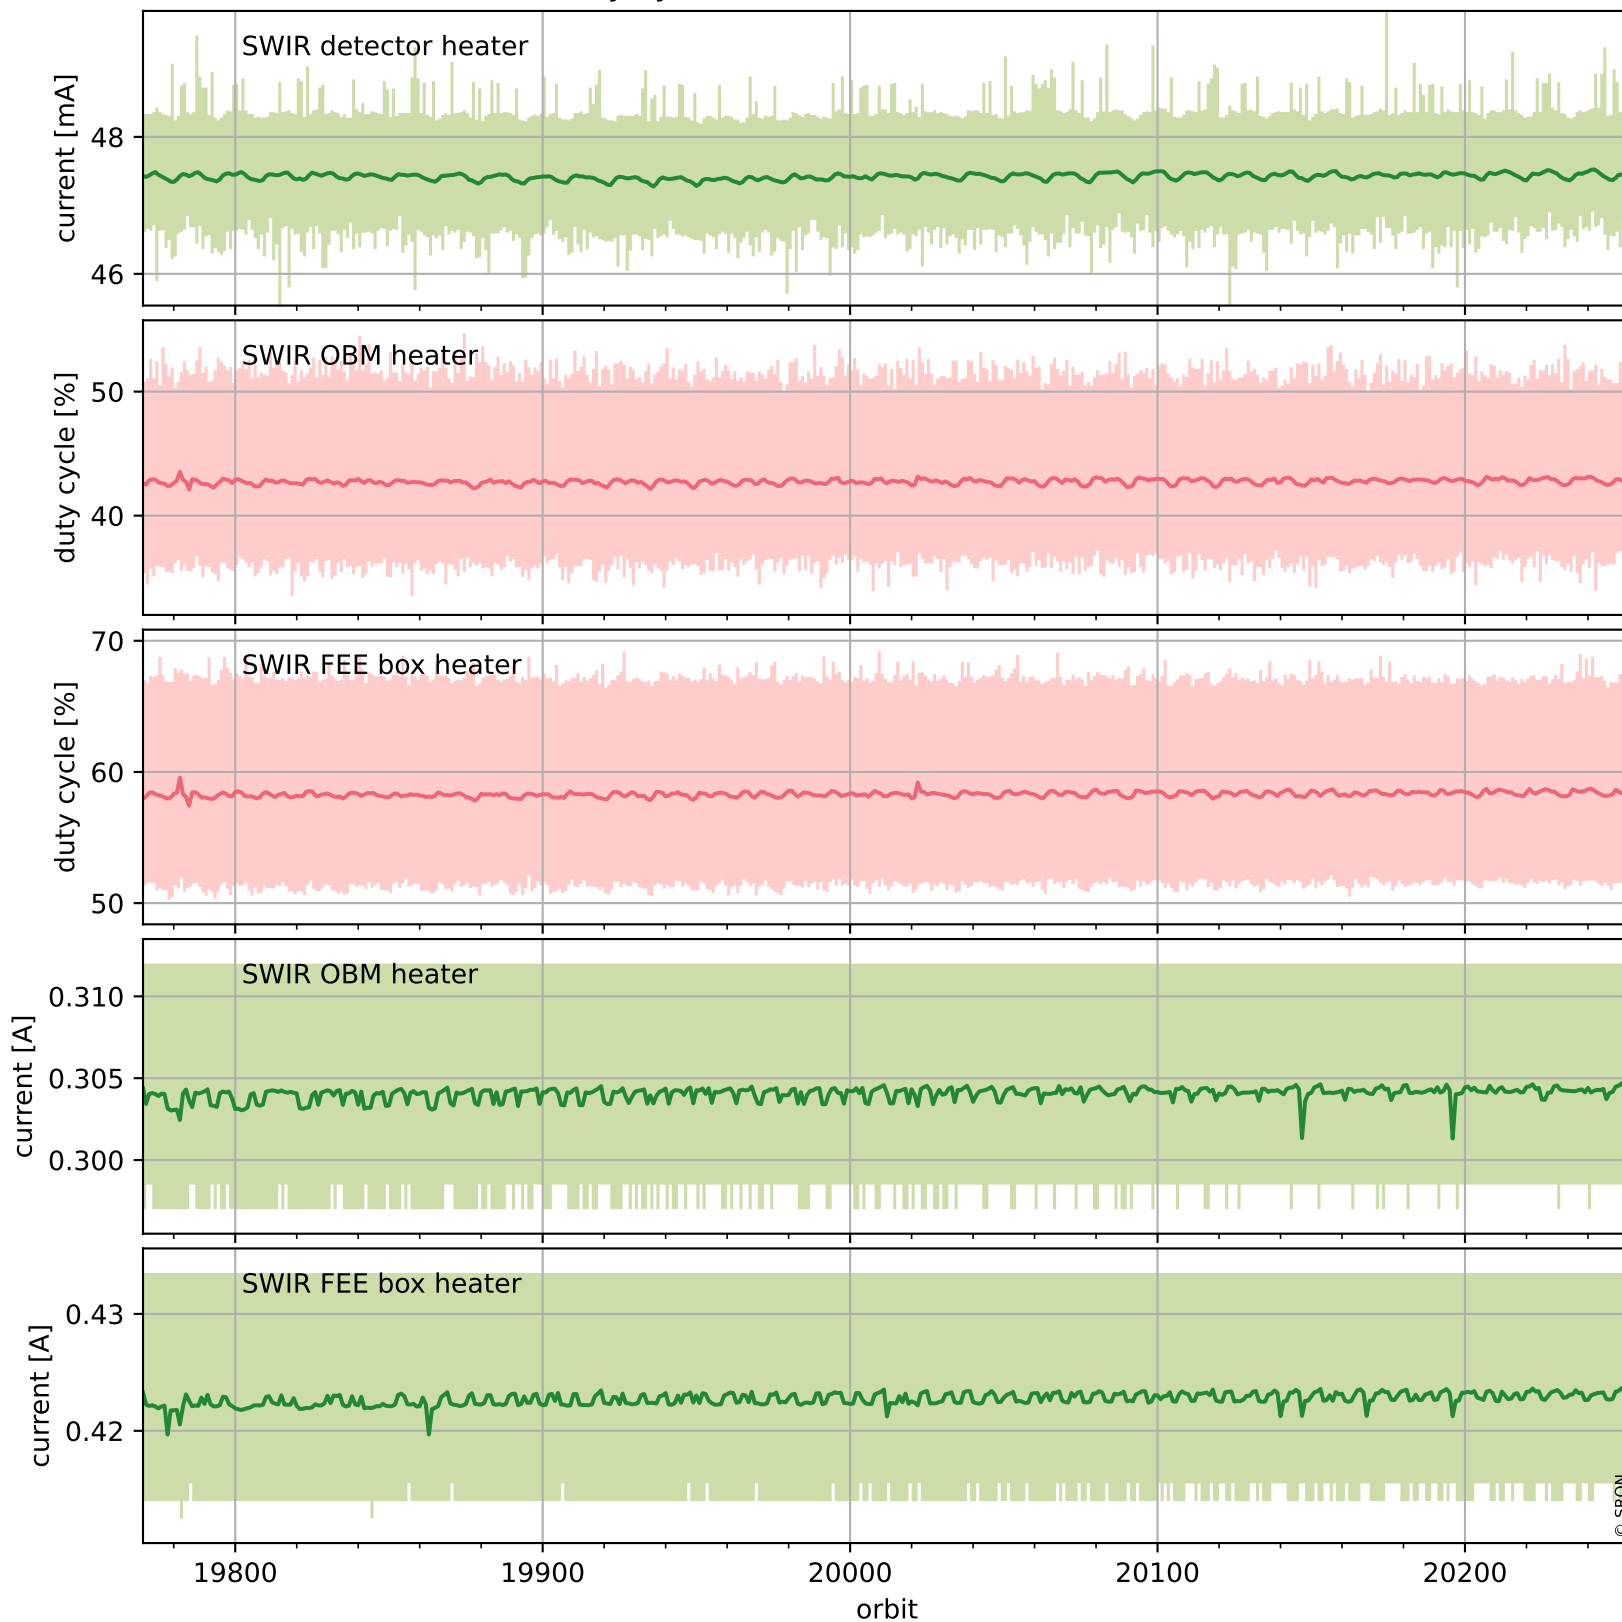

Tropomi SWIR housekeeping data

orbits : [20241, 20254]
coverage : 2021-09-09 / 2021-09-10
created : 2023-08-21T09:17:22

Temperature of sensors relevant for SWIR (one day)

Tropomi SWIR housekeeping data

orbits : [19770, 20254]
coverage : 2021-08-06 / 2021-09-10
created : 2023-08-21T09:17:23

Temperature of sensors relevant for SWIR (last month)

Tropomi SWIR housekeeping data

orbits : [20241, 20254]
coverage : 2021-09-09 / 2021-09-10
created : 2023-08-21T09:17:23

Current and duty cycle of 3 heaters relevant for SWIR (one day)

Tropomi SWIR housekeeping data

orbits : [19770, 20254]
coverage : 2021-08-06 / 2021-09-10
created : 2023-08-21T09:17:24

Current and duty cycle of 3 heaters relevant for SWIR (last month)

Tropomi SWIR housekeeping data

orbits : [20241, 20254]
coverage : 2021-09-09 / 2021-09-10
created : 2023-08-21T09:17:24

Temperature of sensors at the SWIR front-end electronics (one day)

Tropomi SWIR housekeeping data

orbits : [19770, 20254]
coverage : 2021-08-06 / 2021-09-10
created : 2023-08-21T09:17:24