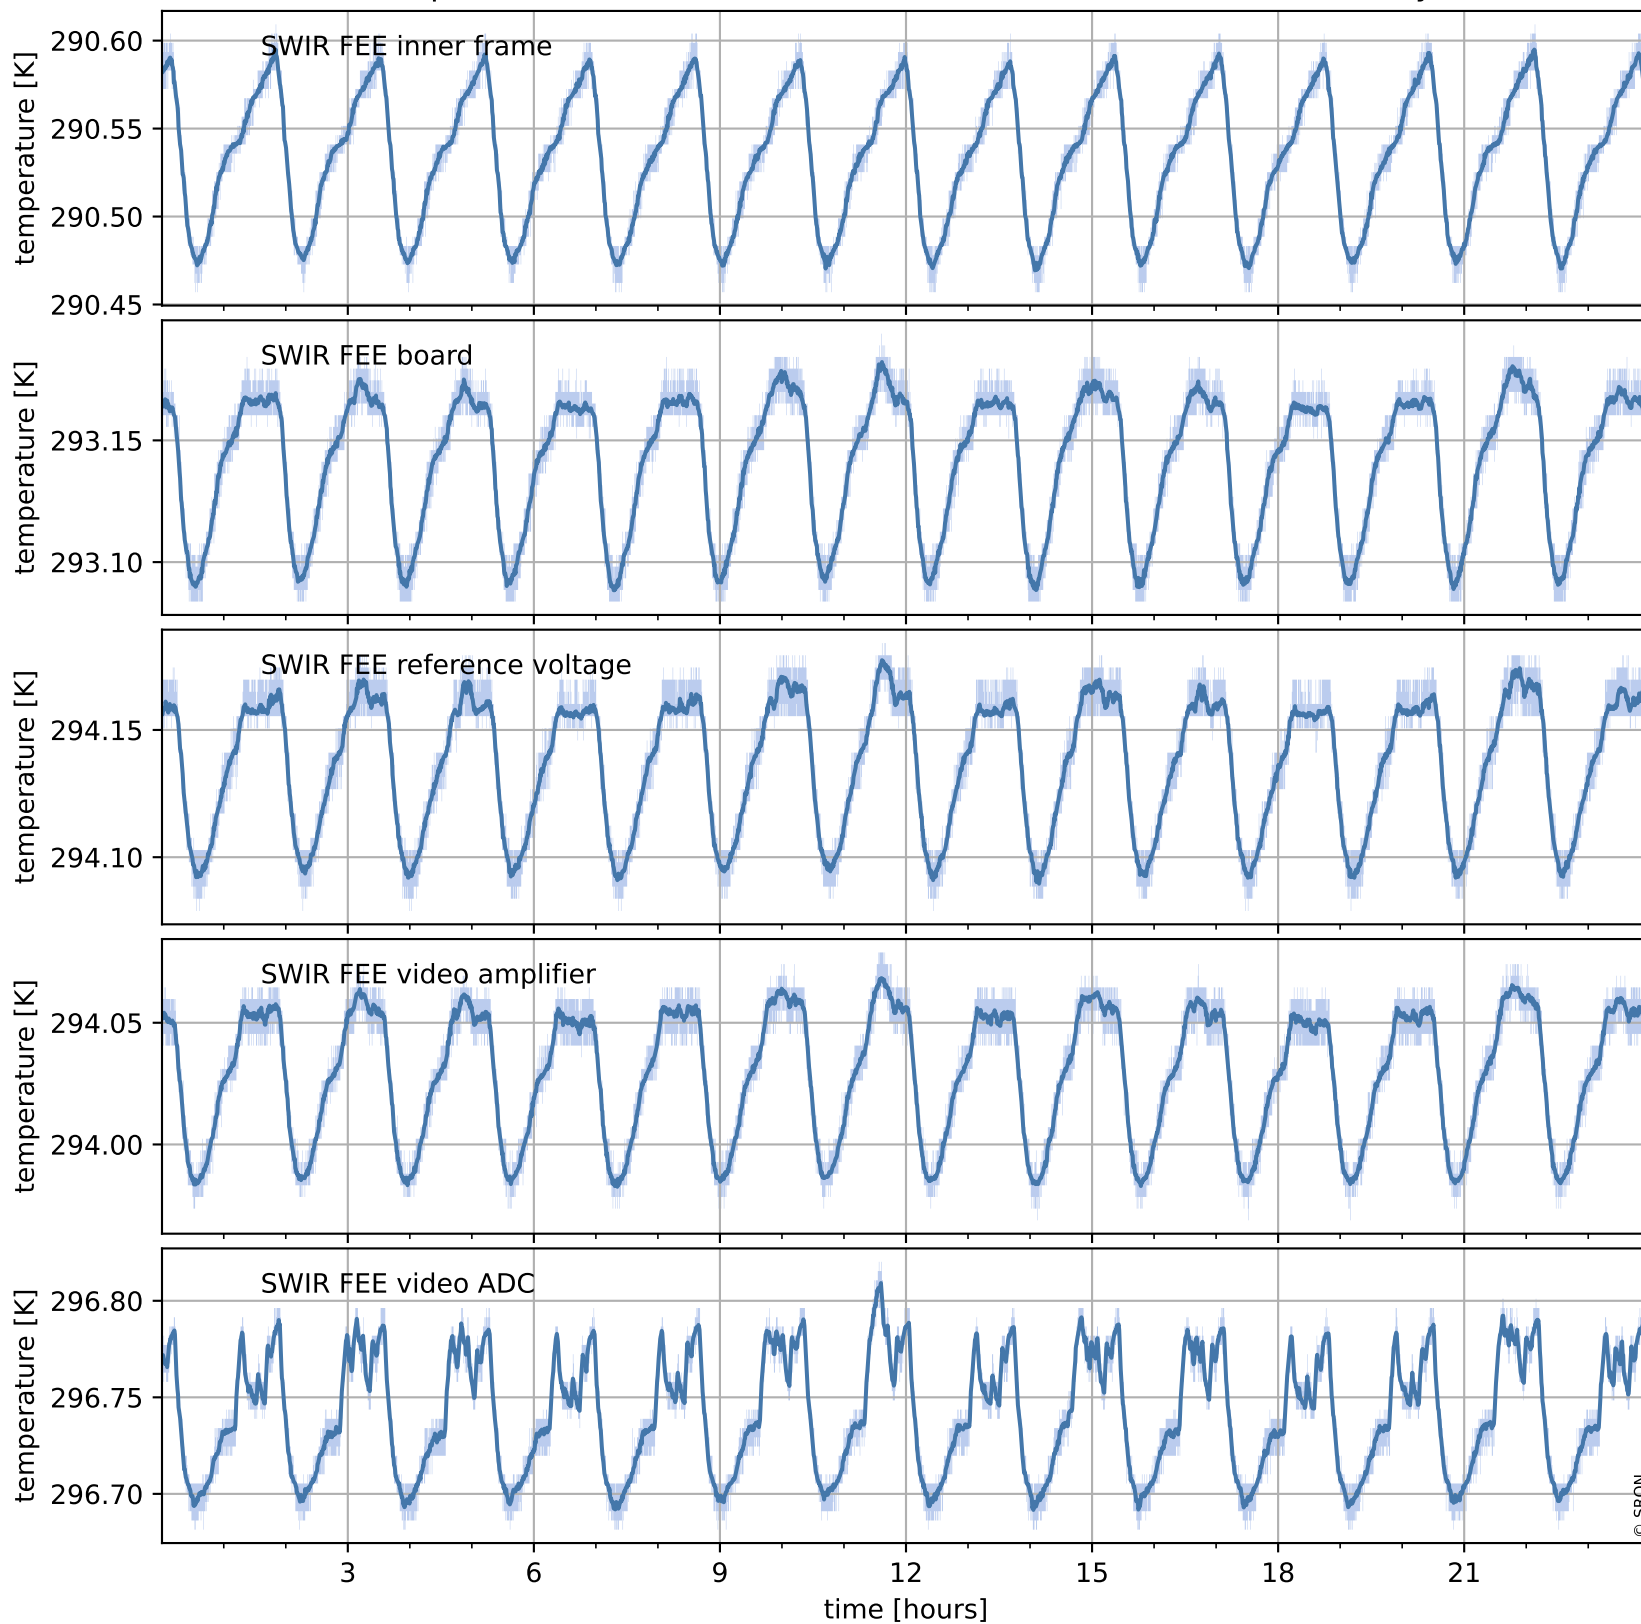

Tropomi SWIR housekeeping data

orbits : [20241, 20254]
coverage : 2021-09-09 / 2021-09-10
created : 2023-08-21T09:17:22

Temperature of sensors relevant for SWIR (one day)

Tropomi SWIR housekeeping data

orbits : [19770, 20254]
coverage : 2021-08-06 / 2021-09-10
created : 2023-08-21T09:17:23

Temperature of sensors relevant for SWIR (last month)

Tropomi SWIR housekeeping data

orbits : [20241, 20254]
coverage : 2021-09-09 / 2021-09-10
created : 2023-08-21T09:17:23

Current and duty cycle of 3 heaters relevant for SWIR (one day)

Tropomi SWIR housekeeping data

orbits : [19770, 20254]
coverage : 2021-08-06 / 2021-09-10
created : 2023-08-21T09:17:24

Current and duty cycle of 3 heaters relevant for SWIR (last month)

Tropomi SWIR housekeeping data

orbits : [20241, 20254]
coverage : 2021-09-09 / 2021-09-10
created : 2023-08-21T09:17:24

Temperature of sensors at the SWIR front-end electronics (one day)

Tropomi SWIR housekeeping data

orbits : [19770, 20254]
coverage : 2021-08-06 / 2021-09-10
created : 2023-08-21T09:17:24