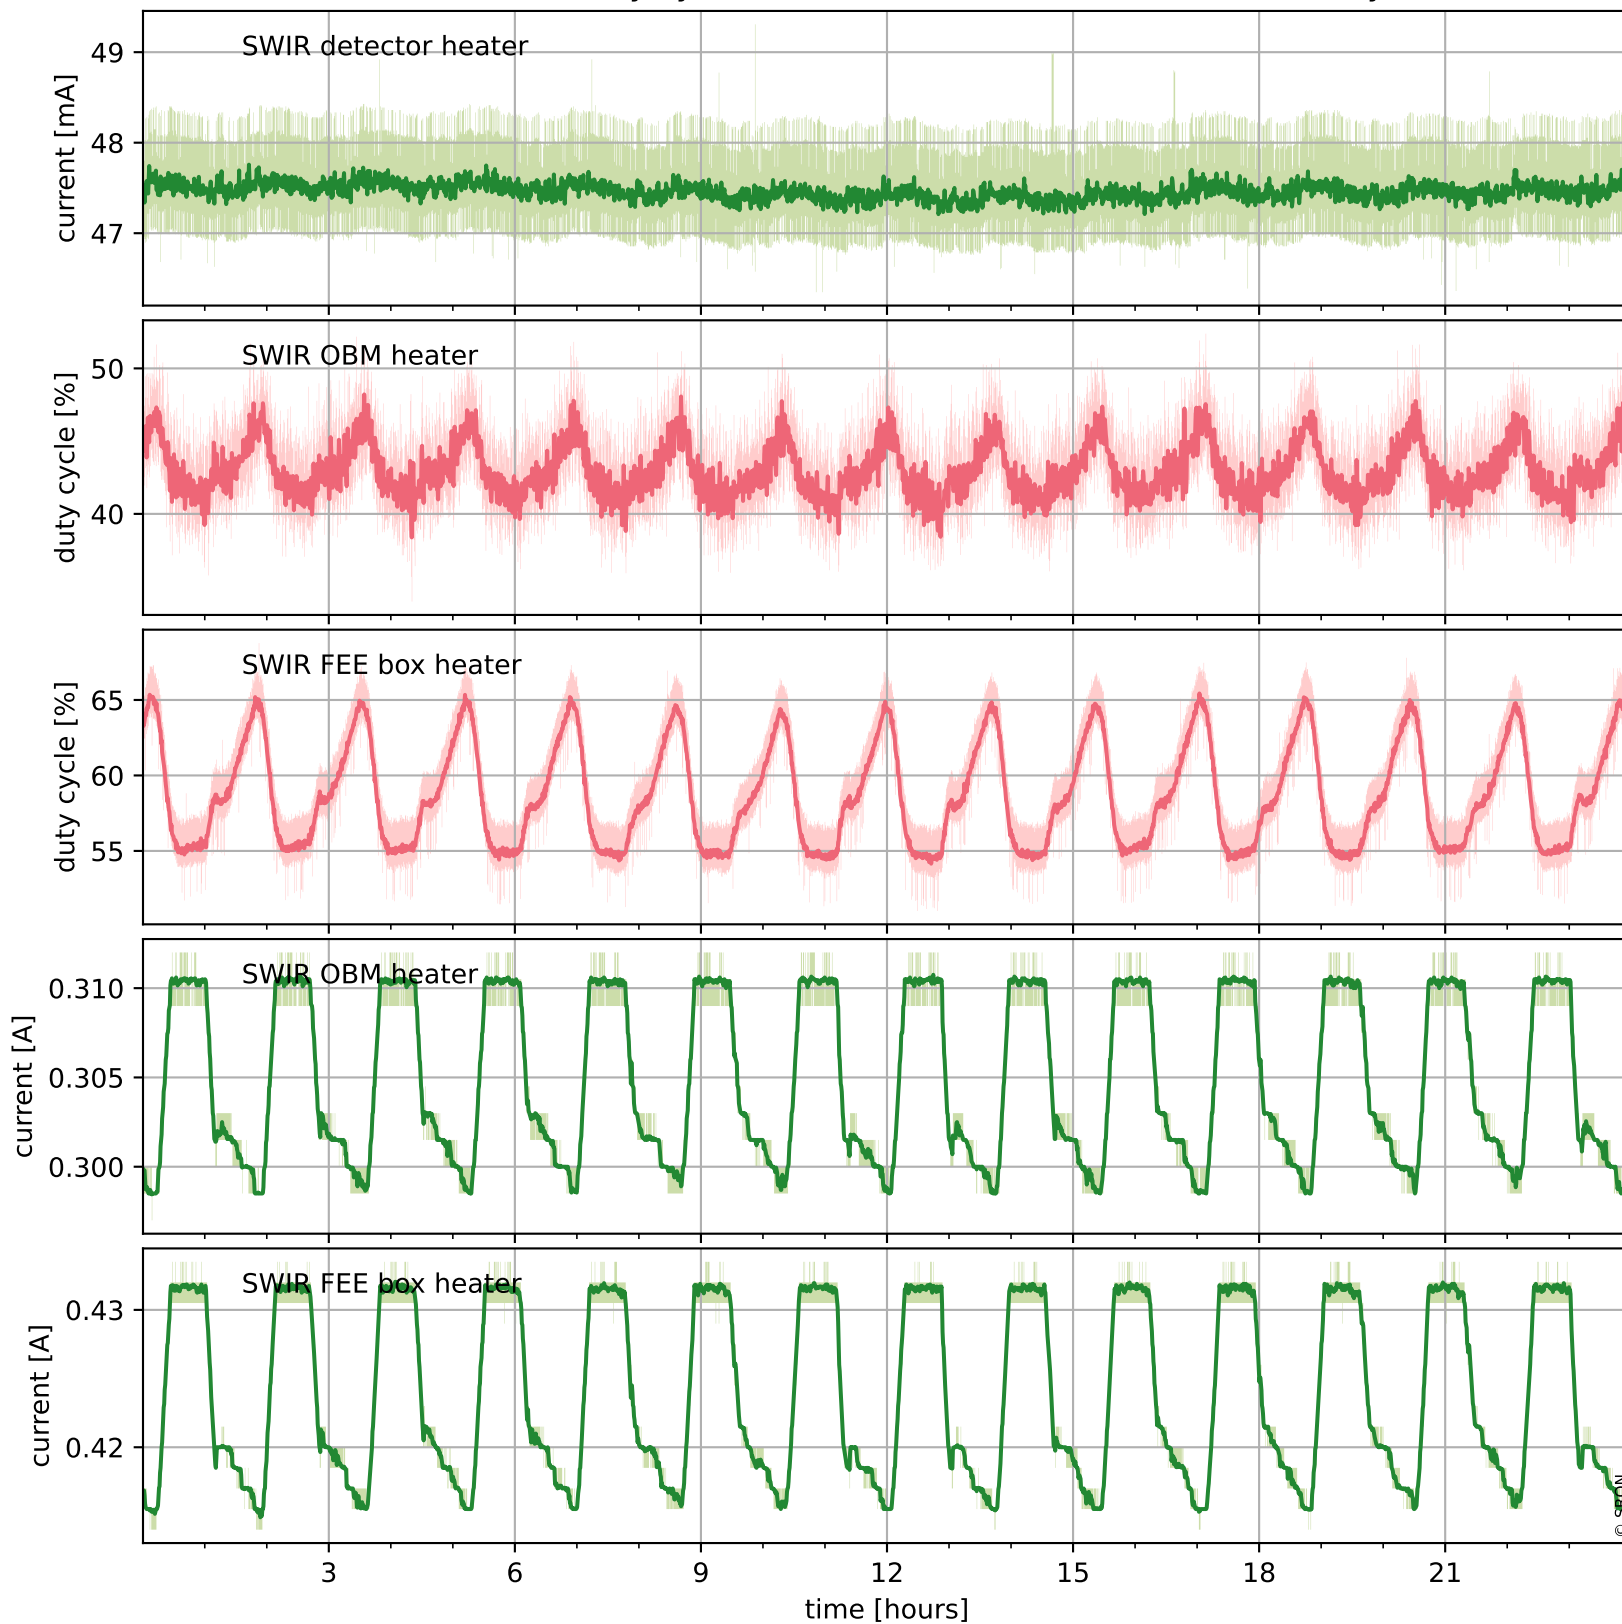

Tropomi SWIR housekeeping data

orbits : [20241, 20254]
coverage : 2021-09-09 / 2021-09-10
created : 2023-08-21T09:17:22

Temperature of sensors relevant for SWIR (one day)

Tropomi SWIR housekeeping data

orbits : [19770, 20254]
coverage : 2021-08-06 / 2021-09-10
created : 2023-08-21T09:17:23

Temperature of sensors relevant for SWIR (last month)

Tropomi SWIR housekeeping data

orbits : [20241, 20254]
coverage : 2021-09-09 / 2021-09-10
created : 2023-08-21T09:17:23

Current and duty cycle of 3 heaters relevant for SWIR (one day)

Tropomi SWIR housekeeping data

orbits : [19770, 20254]
coverage : 2021-08-06 / 2021-09-10
created : 2023-08-21T09:17:24

Current and duty cycle of 3 heaters relevant for SWIR (last month)

Tropomi SWIR housekeeping data

orbits : [20241, 20254]
coverage : 2021-09-09 / 2021-09-10
created : 2023-08-21T09:17:24

Temperature of sensors at the SWIR front-end electronics (one day)

Tropomi SWIR housekeeping data

orbits : [19770, 20254]
coverage : 2021-08-06 / 2021-09-10
created : 2023-08-21T09:17:24