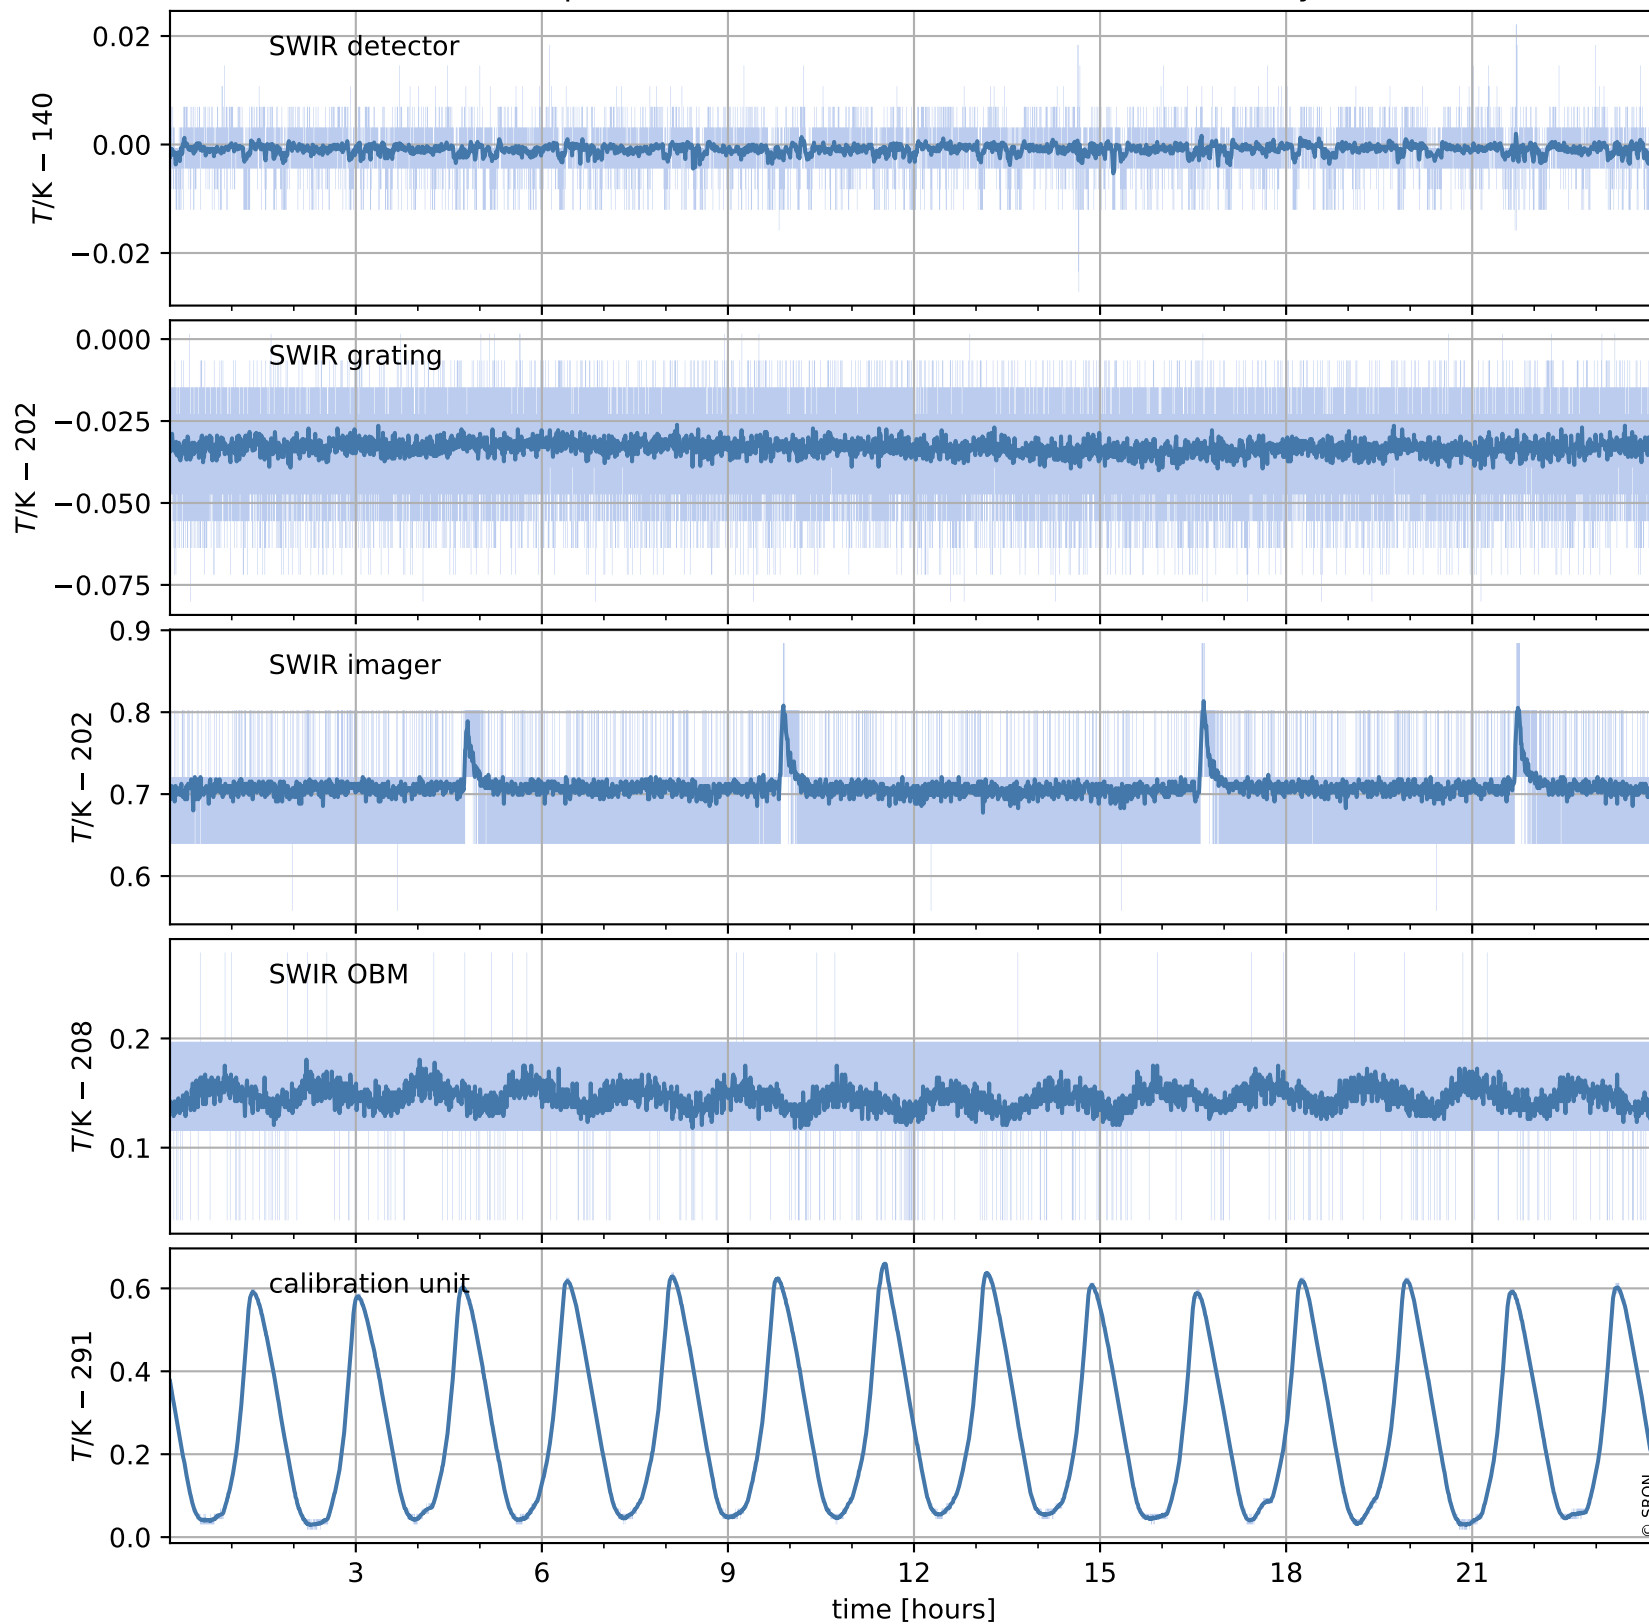

Tropomi SWIR housekeeping data

orbits : [20241, 20254]
coverage : 2021-09-09 / 2021-09-10
created : 2023-08-21T09:17:22

Temperature of sensors relevant for SWIR (one day)

Tropomi SWIR housekeeping data

orbits : [19770, 20254]
coverage : 2021-08-06 / 2021-09-10
created : 2023-08-21T09:17:23

Temperature of sensors relevant for SWIR (last month)

Tropomi SWIR housekeeping data

orbits : [20241, 20254]
coverage : 2021-09-09 / 2021-09-10
created : 2023-08-21T09:17:23

Current and duty cycle of 3 heaters relevant for SWIR (one day)

Tropomi SWIR housekeeping data

orbits : [19770, 20254]
coverage : 2021-08-06 / 2021-09-10
created : 2023-08-21T09:17:24

Current and duty cycle of 3 heaters relevant for SWIR (last month)

Tropomi SWIR housekeeping data