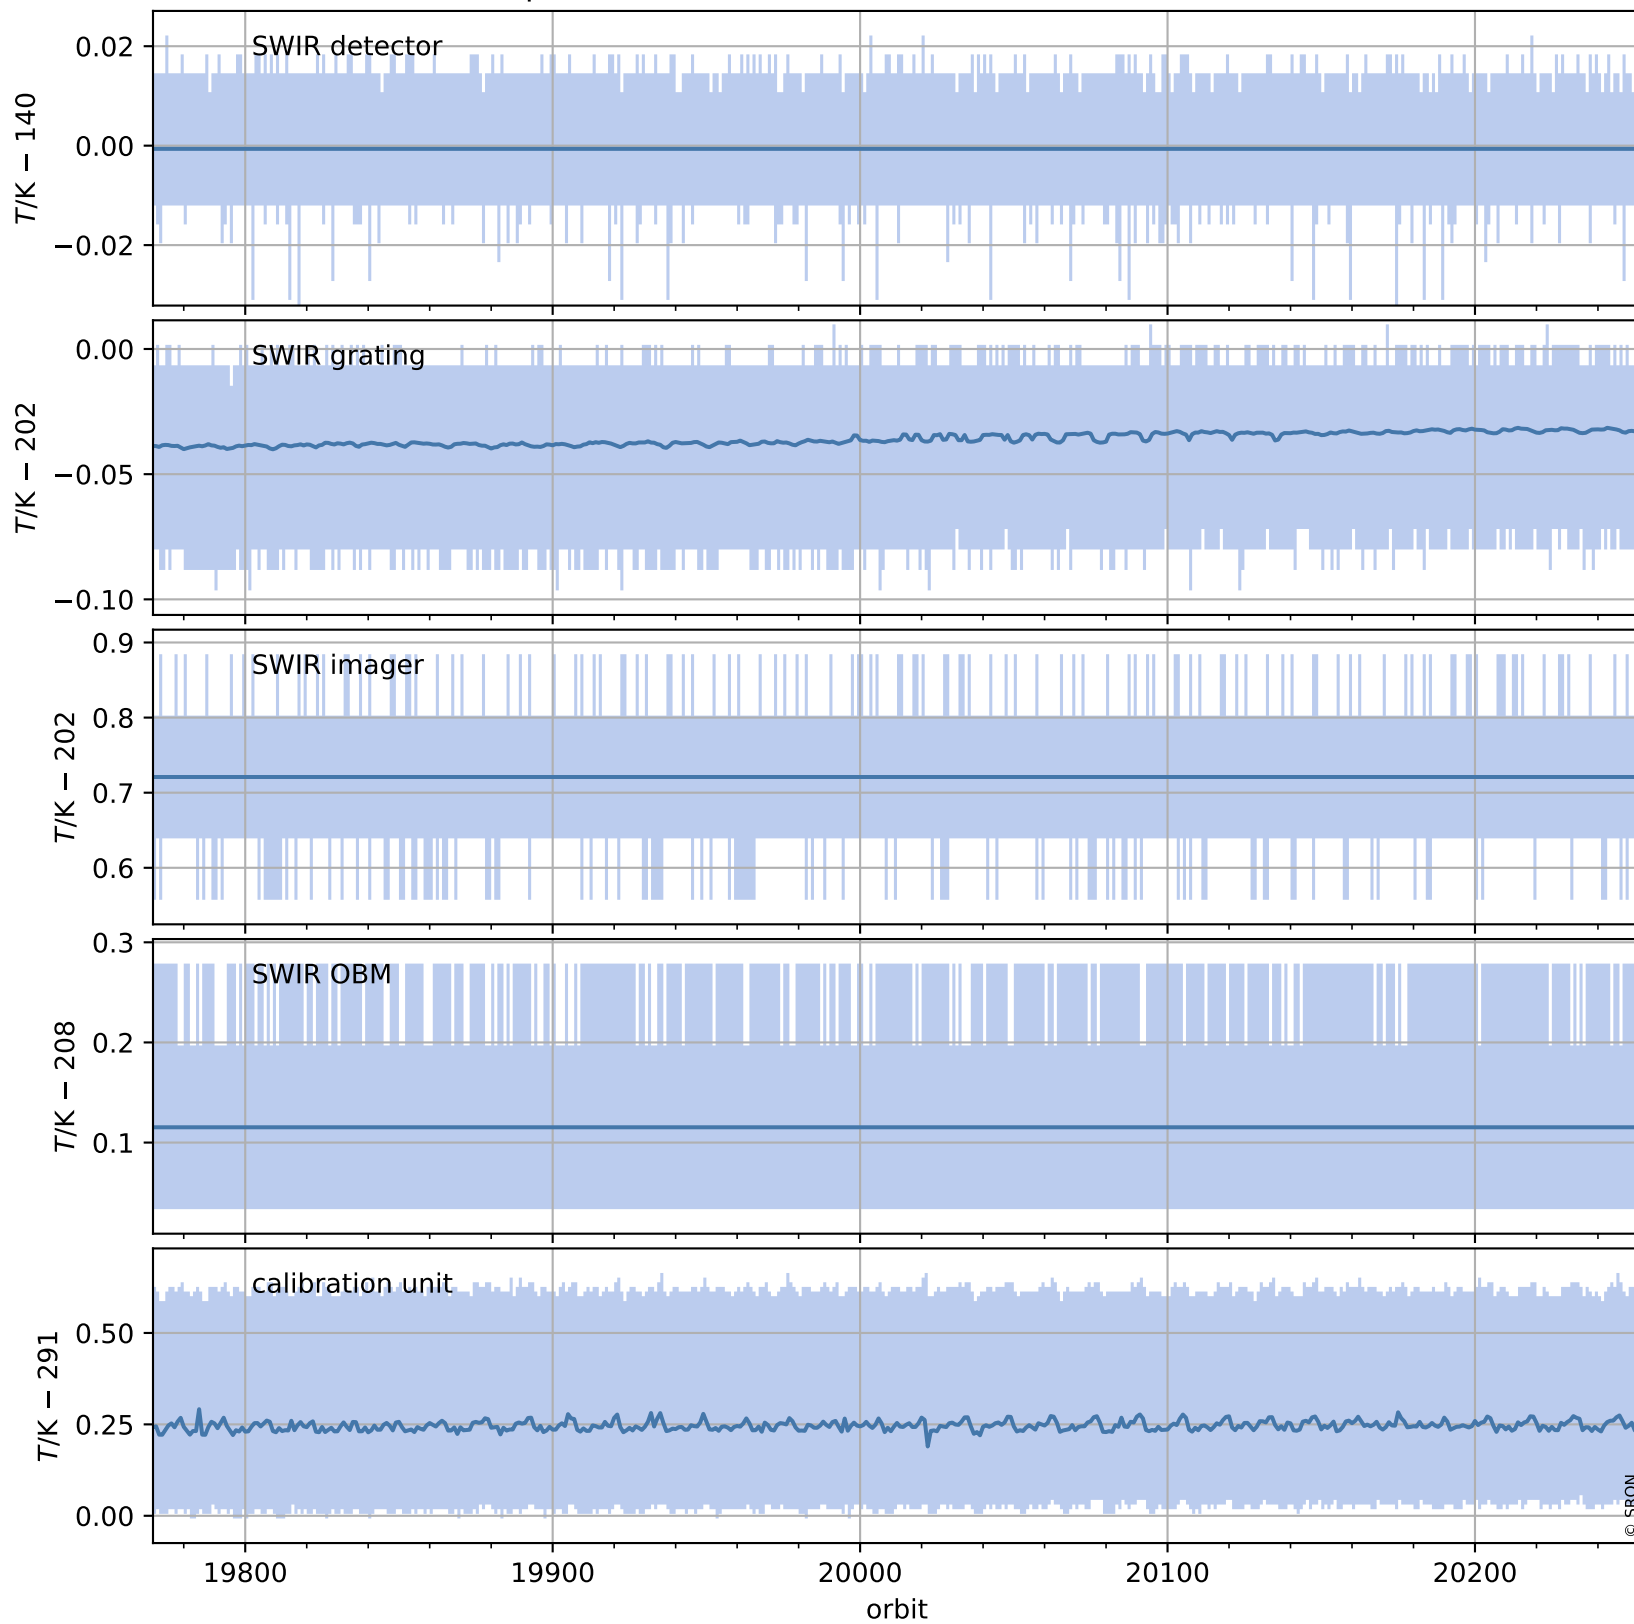

Tropomi SWIR housekeeping data

orbits : [20241, 20254]
coverage : 2021-09-09 / 2021-09-10
created : 2023-08-21T09:17:22

Temperature of sensors relevant for SWIR (one day)

Tropomi SWIR housekeeping data

orbits : [19770, 20254]
coverage : 2021-08-06 / 2021-09-10
created : 2023-08-21T09:17:23

Temperature of sensors relevant for SWIR (last month)

Tropomi SWIR housekeeping data

orbits : [20241, 20254]
coverage : 2021-09-09 / 2021-09-10
created : 2023-08-21T09:17:23

Current and duty cycle of 3 heaters relevant for SWIR (one day)

Tropomi SWIR housekeeping data

orbits : [19770, 20254]
coverage : 2021-08-06 / 2021-09-10
created : 2023-08-21T09:17:24

Current and duty cycle of 3 heaters relevant for SWIR (last month)

Tropomi SWIR housekeeping data

orbits : [20241, 20254]
coverage : 2021-09-09 / 2021-09-10
created : 2023-08-21T09:17:24

Temperature of sensors at the SWIR front-end electronics (one day)

Tropomi SWIR housekeeping data

orbits : [19770, 20254]
coverage : 2021-08-06 / 2021-09-10
created : 2023-08-21T09:17:24