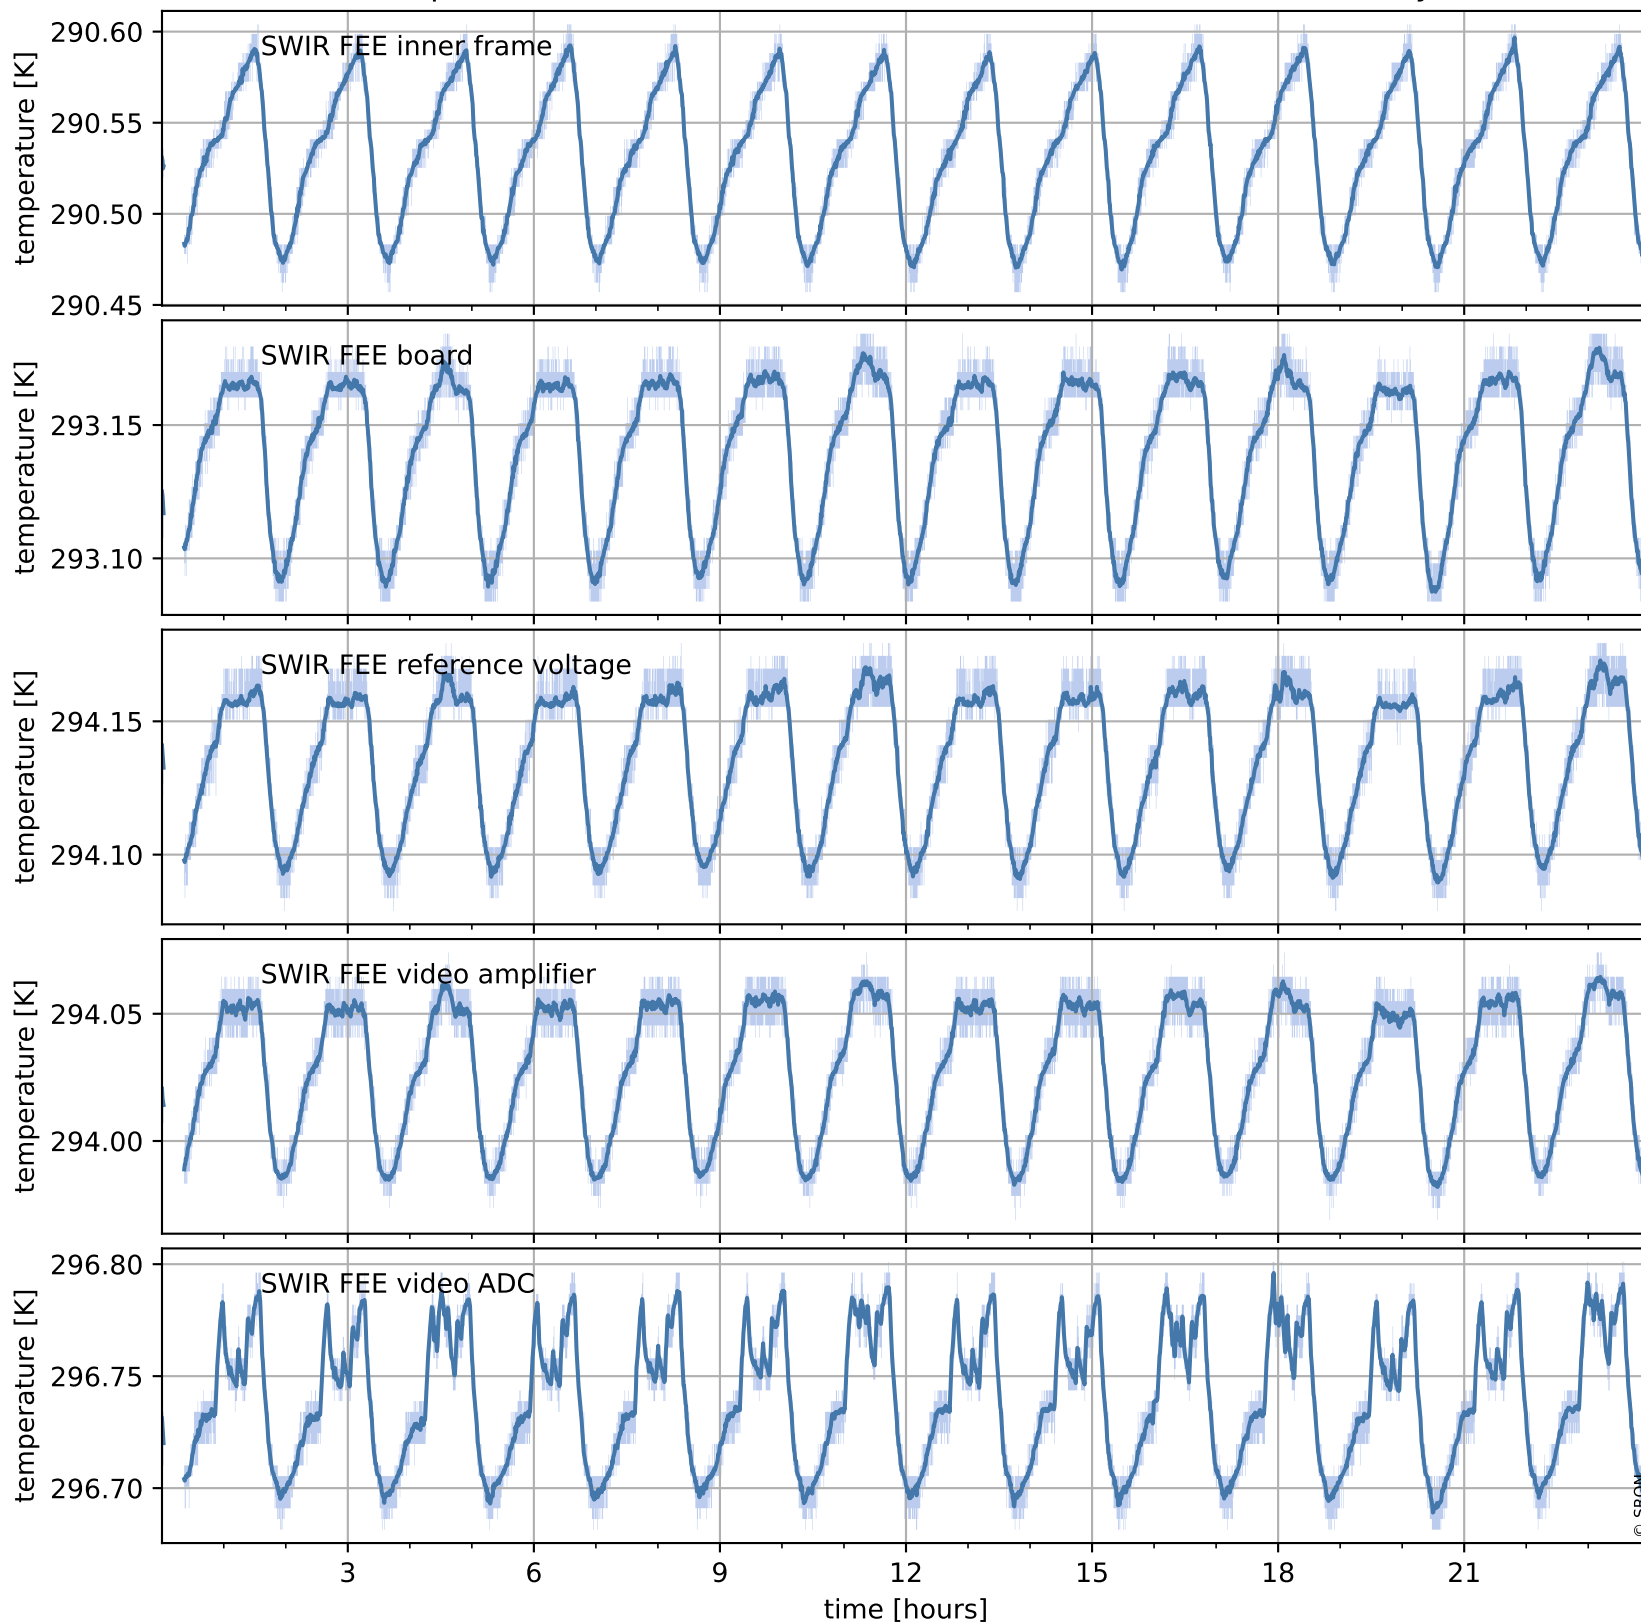

Tropomi SWIR housekeeping data

orbits : [20255, 20268]
coverage : 2021-09-10 / 2021-09-11
created : 2023-08-21T09:17:25

Temperature of sensors relevant for SWIR (one day)

Tropomi SWIR housekeeping data

orbits : [19784, 20268]
coverage : 2021-08-07 / 2021-09-11
created : 2023-08-21T09:17:25

Temperature of sensors relevant for SWIR (last month)

Tropomi SWIR housekeeping data

orbits : [20255, 20268]
coverage : 2021-09-10 / 2021-09-11
created : 2023-08-21T09:17:25

Current and duty cycle of 3 heaters relevant for SWIR (one day)

Tropomi SWIR housekeeping data

orbits : [19784, 20268]
coverage : 2021-08-07 / 2021-09-11
created : 2023-08-21T09:17:26

Current and duty cycle of 3 heaters relevant for SWIR (last month)

Tropomi SWIR housekeeping data

orbits : [20255, 20268]
coverage : 2021-09-10 / 2021-09-11
created : 2023-08-21T09:17:26

Temperature of sensors at the SWIR front-end electronics (one day)

Tropomi SWIR housekeeping data

orbits : [19784, 20268]
coverage : 2021-08-07 / 2021-09-11
created : 2023-08-21T09:17:27