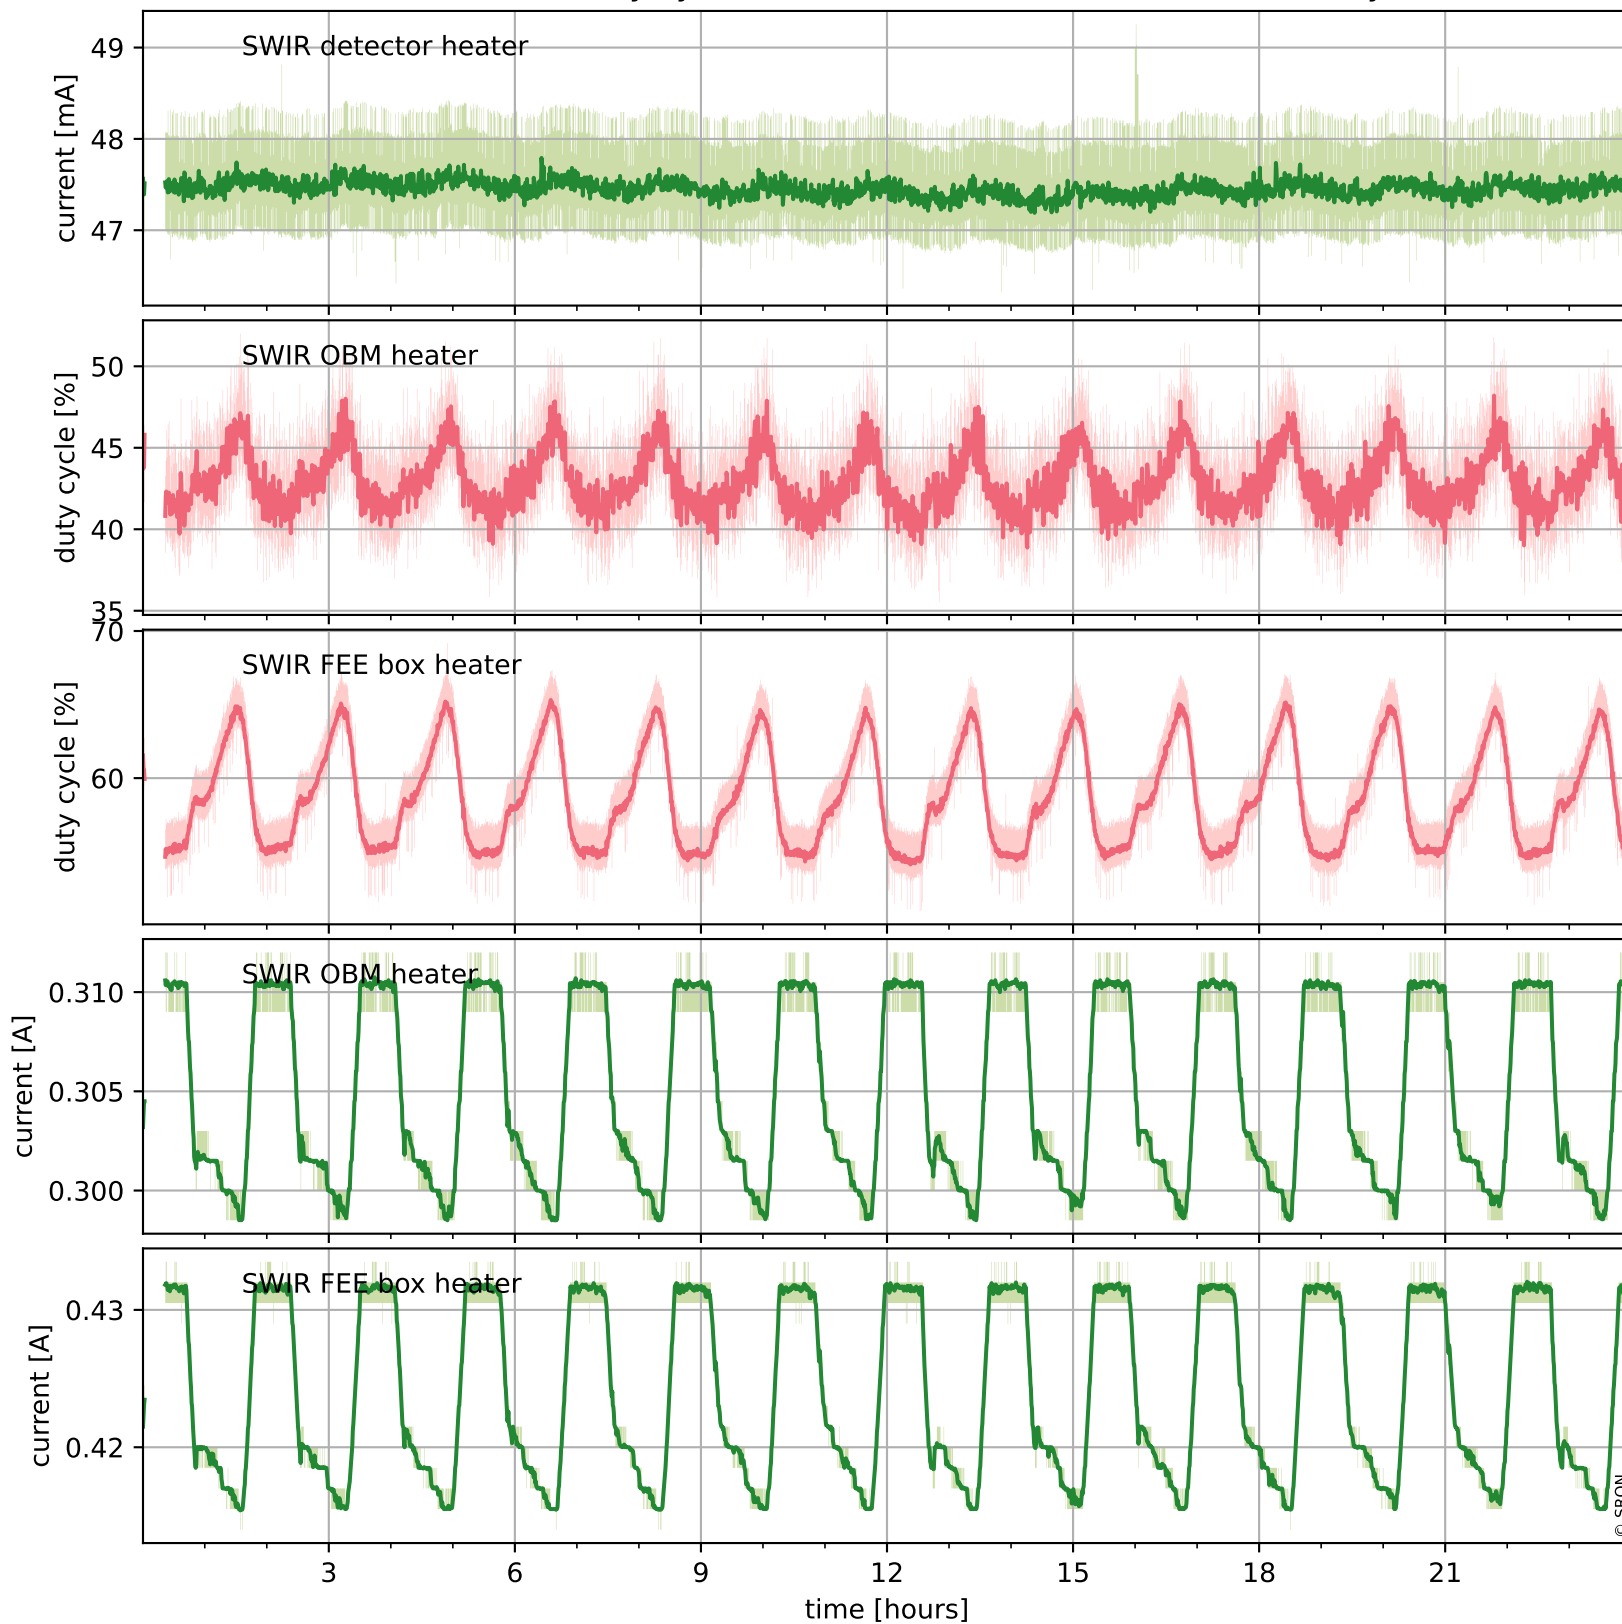

Tropomi SWIR housekeeping data

orbits : [20255, 20268]
coverage : 2021-09-10 / 2021-09-11
created : 2023-08-21T09:17:25

Temperature of sensors relevant for SWIR (one day)

Tropomi SWIR housekeeping data

orbits : [19784, 20268]
coverage : 2021-08-07 / 2021-09-11
created : 2023-08-21T09:17:25

Temperature of sensors relevant for SWIR (last month)

Tropomi SWIR housekeeping data

orbits : [20255, 20268]
coverage : 2021-09-10 / 2021-09-11
created : 2023-08-21T09:17:25

Current and duty cycle of 3 heaters relevant for SWIR (one day)

Tropomi SWIR housekeeping data

orbits : [19784, 20268]
coverage : 2021-08-07 / 2021-09-11
created : 2023-08-21T09:17:26

Current and duty cycle of 3 heaters relevant for SWIR (last month)

Tropomi SWIR housekeeping data

orbits : [20255, 20268]
coverage : 2021-09-10 / 2021-09-11
created : 2023-08-21T09:17:26

Temperature of sensors at the SWIR front-end electronics (one day)

Tropomi SWIR housekeeping data

orbits : [19784, 20268]
coverage : 2021-08-07 / 2021-09-11
created : 2023-08-21T09:17:27