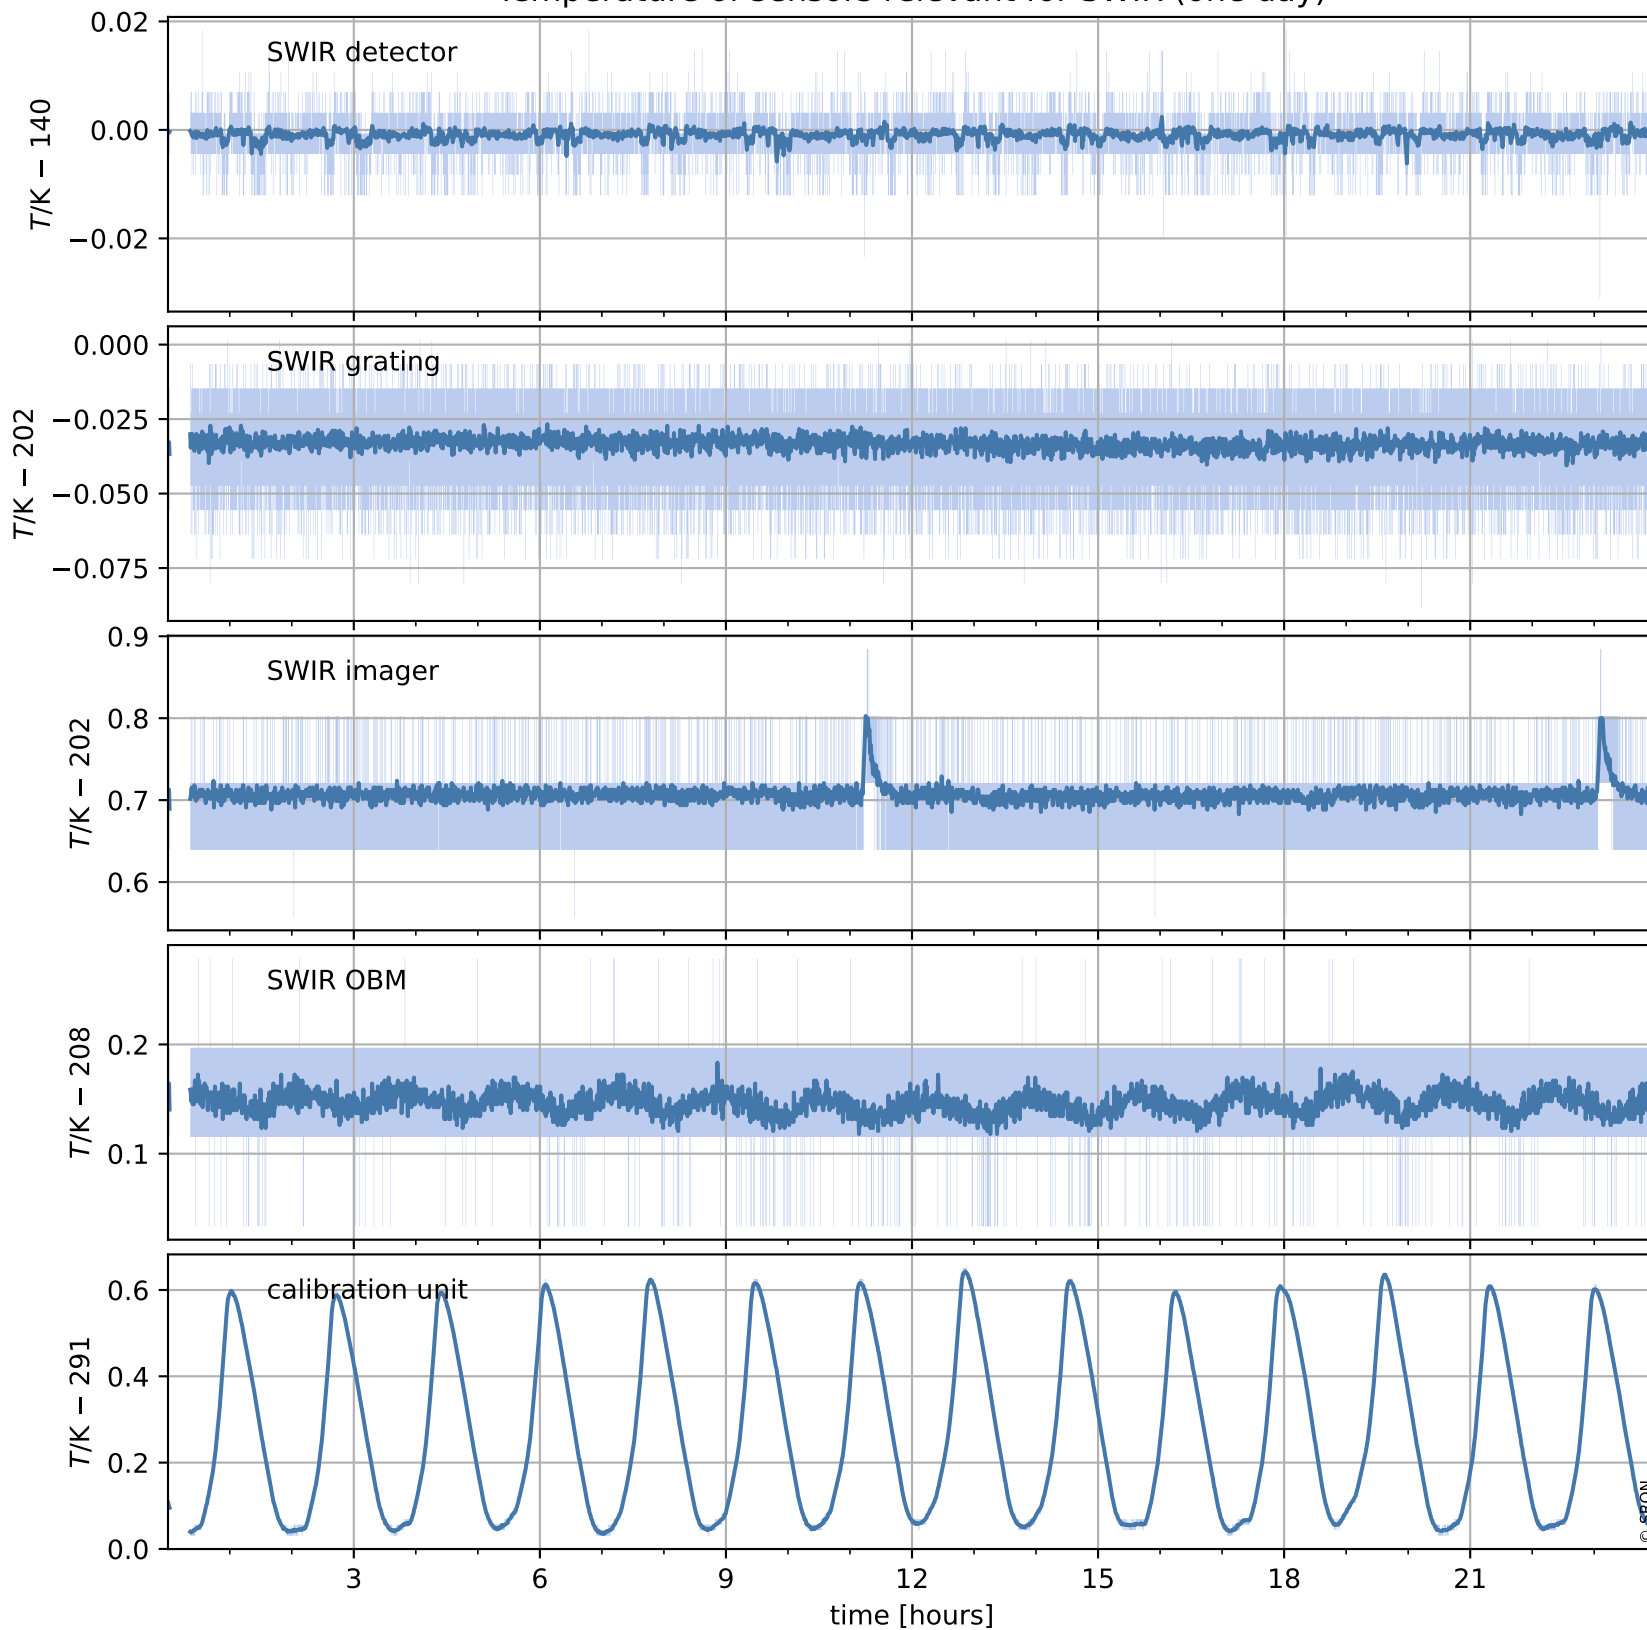

Tropomi SWIR housekeeping data

orbits : [20255, 20268]
coverage : 2021-09-10 / 2021-09-11
created : 2023-08-21T09:17:25

Temperature of sensors relevant for SWIR (one day)

Tropomi SWIR housekeeping data

orbits : [19784, 20268]
coverage : 2021-08-07 / 2021-09-11
created : 2023-08-21T09:17:25

Temperature of sensors relevant for SWIR (last month)

Tropomi SWIR housekeeping data

orbits : [20255, 20268]
coverage : 2021-09-10 / 2021-09-11
created : 2023-08-21T09:17:25

Current and duty cycle of 3 heaters relevant for SWIR (one day)

Tropomi SWIR housekeeping data

orbits : [19784, 20268]
coverage : 2021-08-07 / 2021-09-11
created : 2023-08-21T09:17:26

Current and duty cycle of 3 heaters relevant for SWIR (last month)

Tropomi SWIR housekeeping data