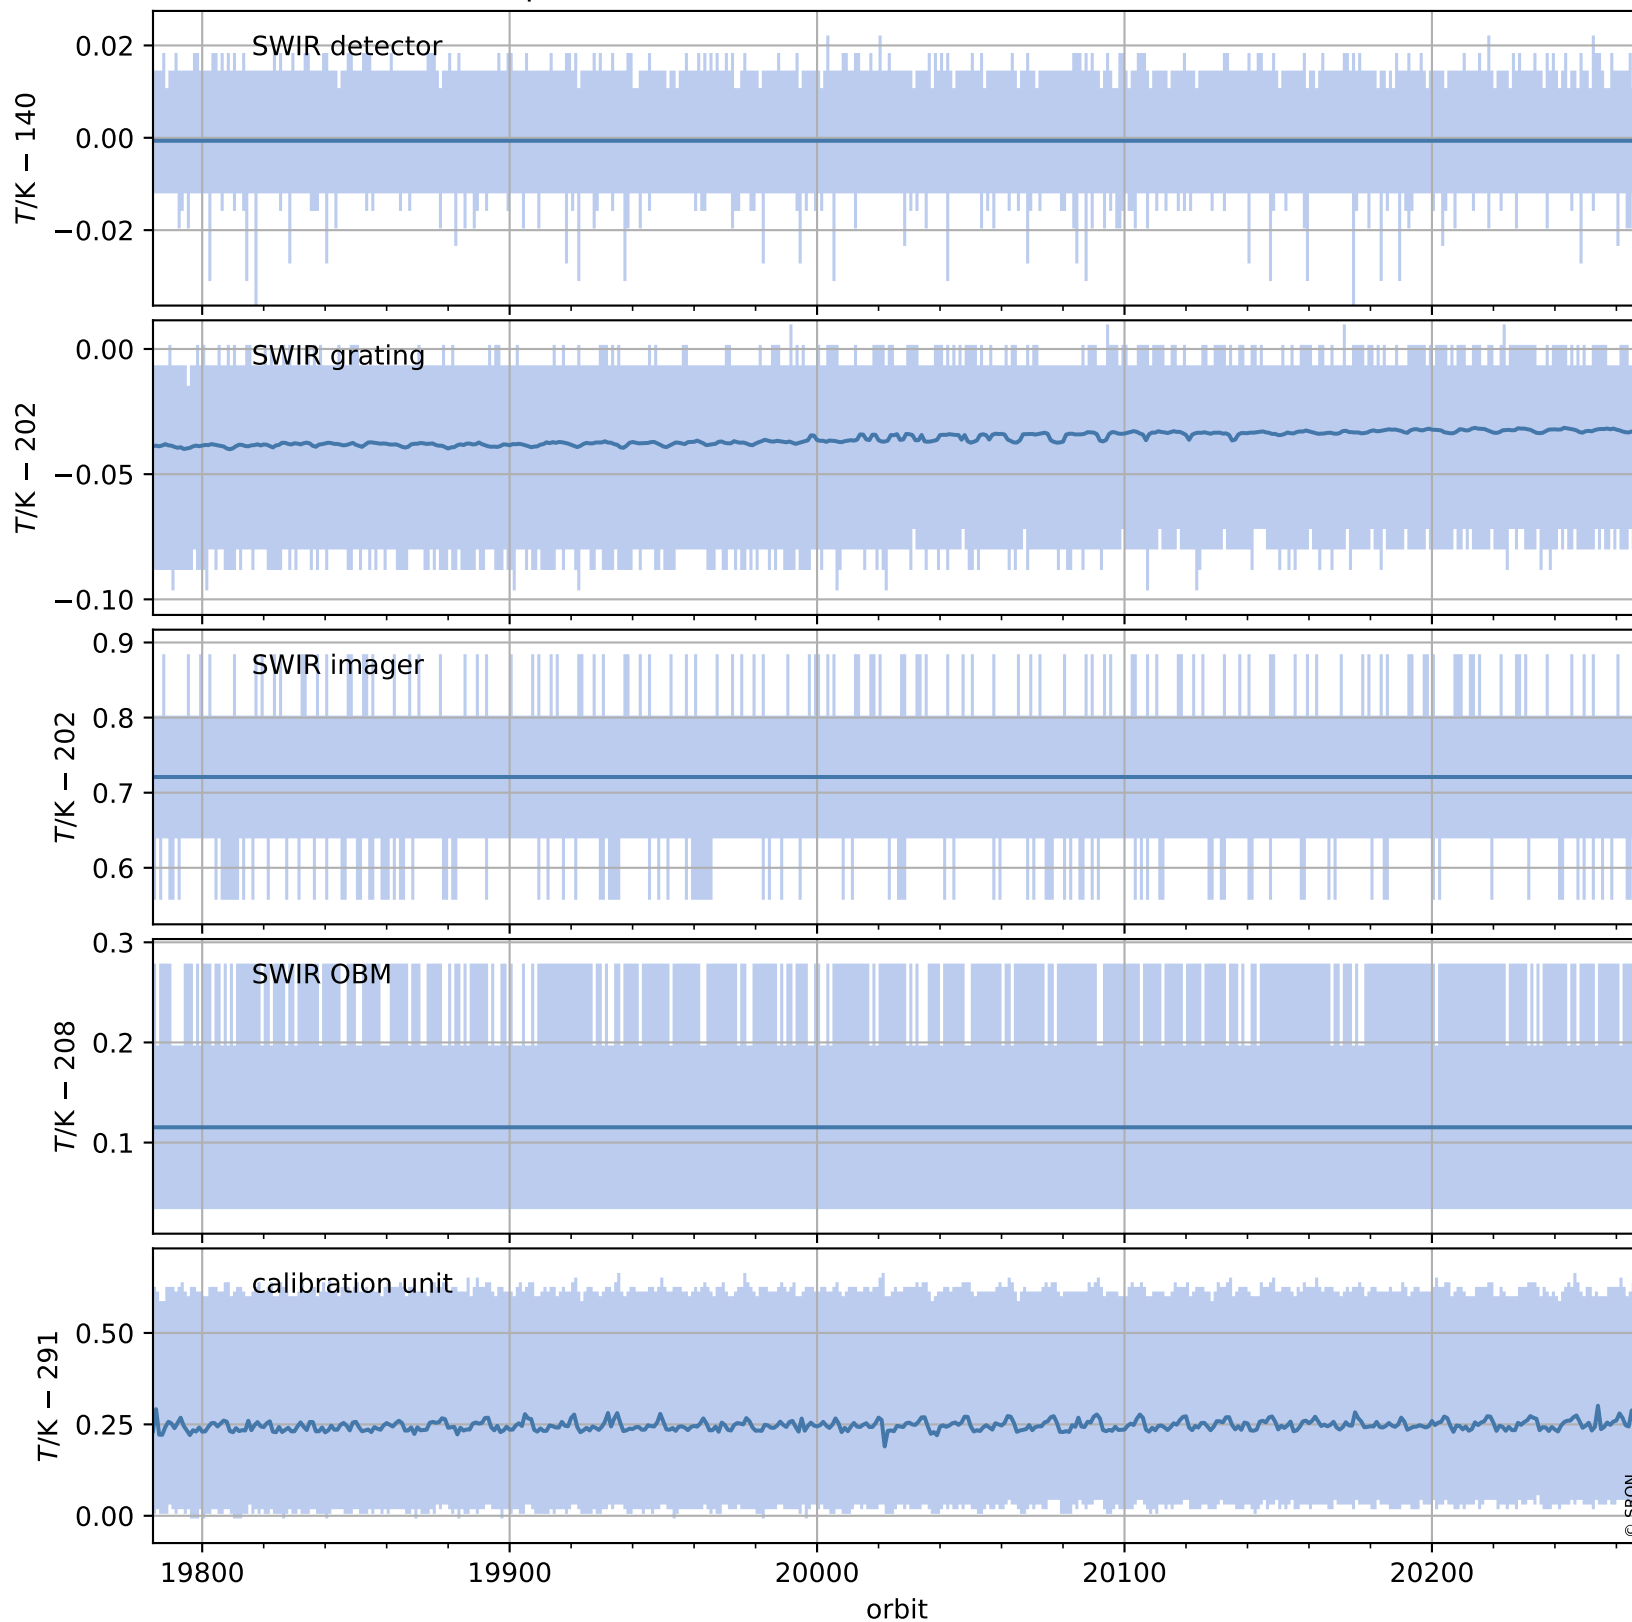

Tropomi SWIR housekeeping data

orbits : [20255, 20268]
coverage : 2021-09-10 / 2021-09-11
created : 2023-08-21T09:17:25

Temperature of sensors relevant for SWIR (one day)

Tropomi SWIR housekeeping data

orbits : [19784, 20268]
coverage : 2021-08-07 / 2021-09-11
created : 2023-08-21T09:17:25

Temperature of sensors relevant for SWIR (last month)

Tropomi SWIR housekeeping data

orbits : [20255, 20268]
coverage : 2021-09-10 / 2021-09-11
created : 2023-08-21T09:17:25

Current and duty cycle of 3 heaters relevant for SWIR (one day)

Tropomi SWIR housekeeping data

orbits : [19784, 20268]
coverage : 2021-08-07 / 2021-09-11
created : 2023-08-21T09:17:26

Current and duty cycle of 3 heaters relevant for SWIR (last month)

Tropomi SWIR housekeeping data

orbits : [20255, 20268]
coverage : 2021-09-10 / 2021-09-11
created : 2023-08-21T09:17:26

Temperature of sensors at the SWIR front-end electronics (one day)

Tropomi SWIR housekeeping data

orbits : [19784, 20268]
coverage : 2021-08-07 / 2021-09-11
created : 2023-08-21T09:17:27