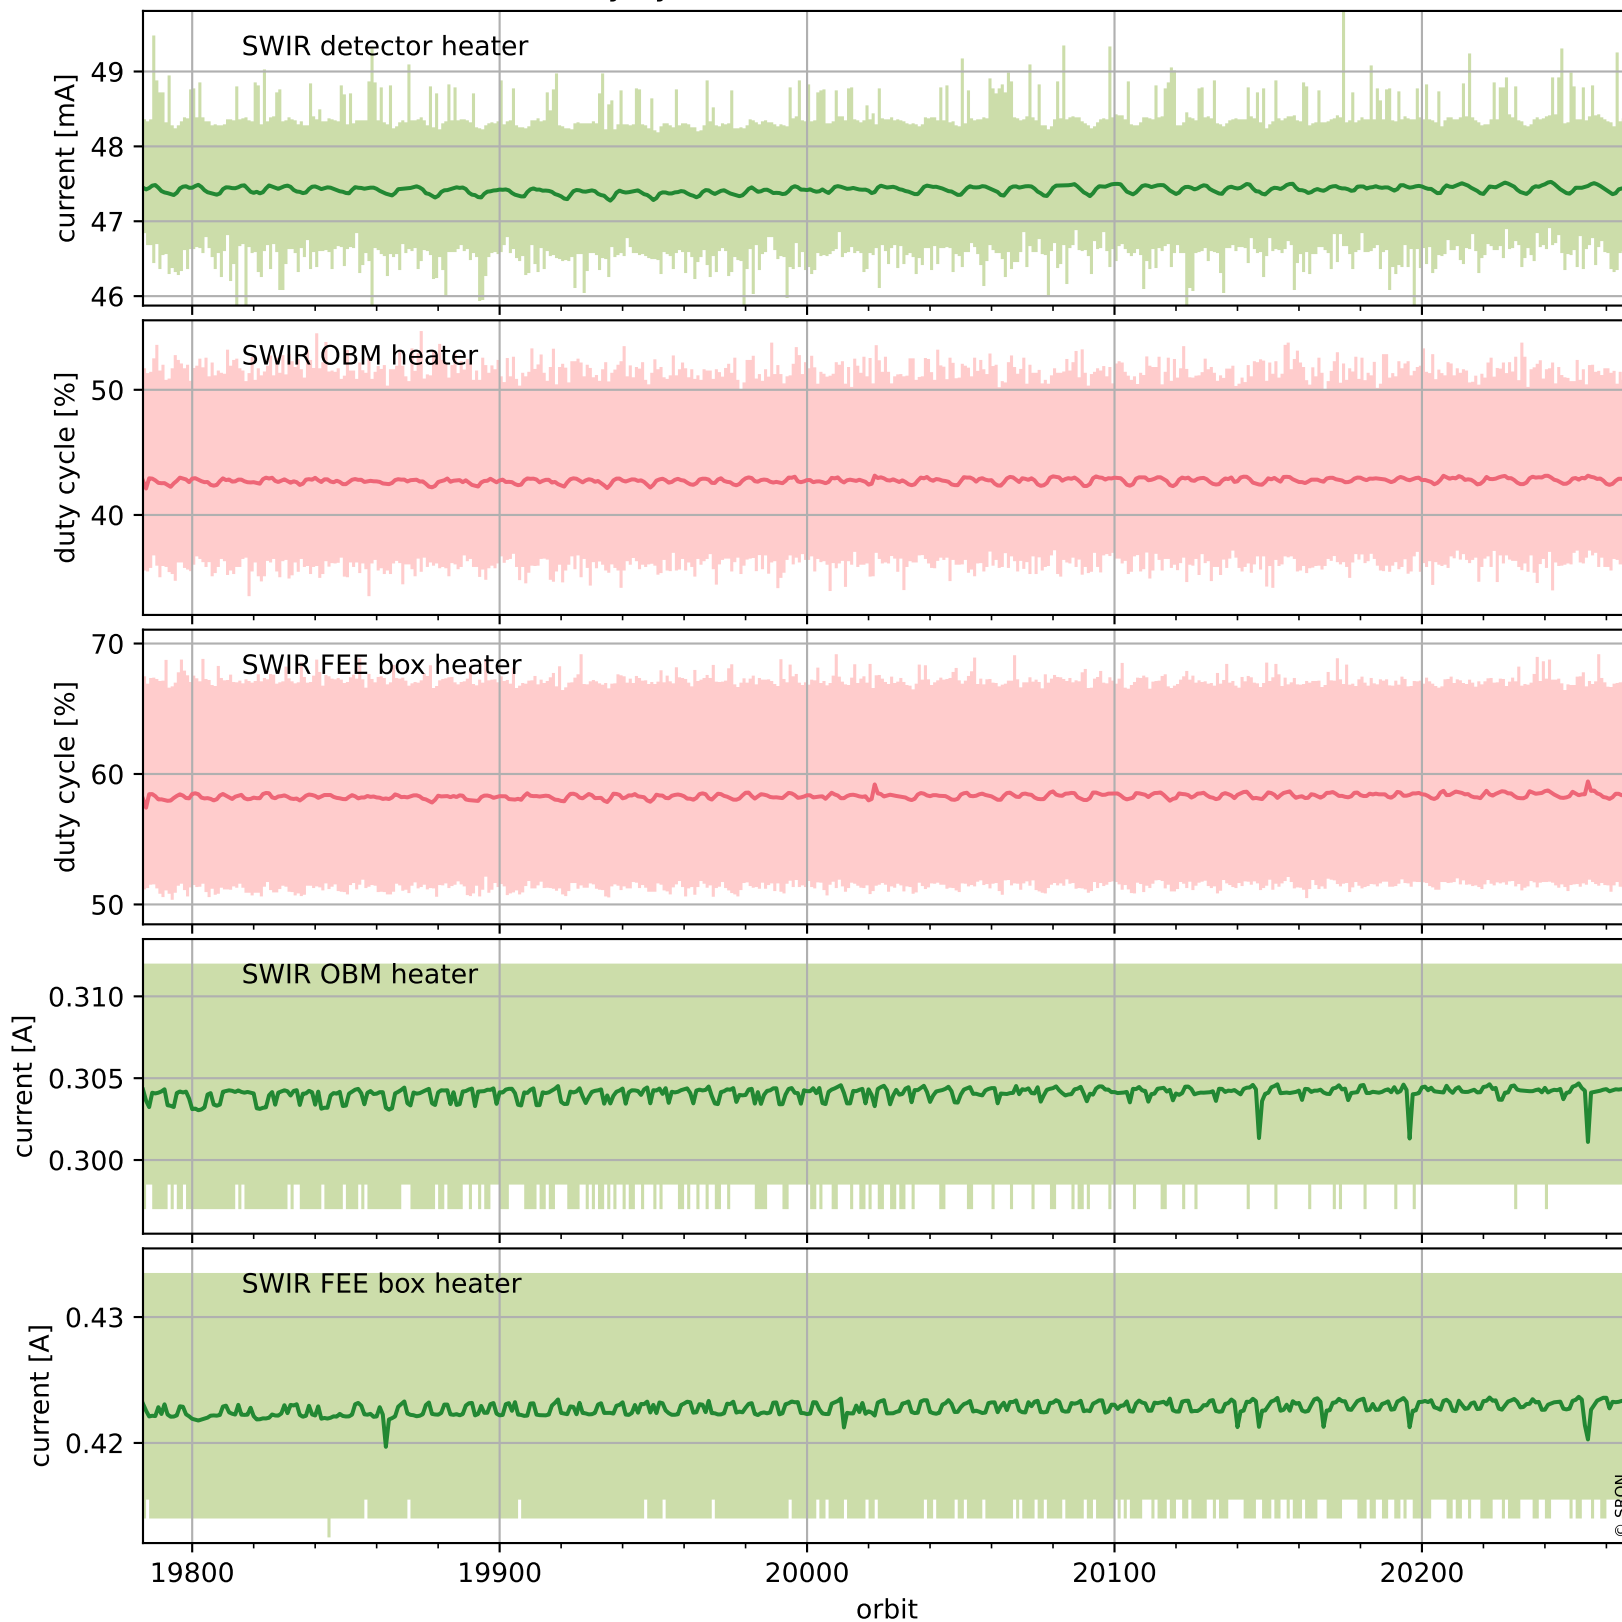

Tropomi SWIR housekeeping data

orbits : [20255, 20268]
coverage : 2021-09-10 / 2021-09-11
created : 2023-08-21T09:17:25

Temperature of sensors relevant for SWIR (one day)

Tropomi SWIR housekeeping data

orbits : [19784, 20268]
coverage : 2021-08-07 / 2021-09-11
created : 2023-08-21T09:17:25

Temperature of sensors relevant for SWIR (last month)

Tropomi SWIR housekeeping data

orbits : [20255, 20268]
coverage : 2021-09-10 / 2021-09-11
created : 2023-08-21T09:17:25

Current and duty cycle of 3 heaters relevant for SWIR (one day)

Tropomi SWIR housekeeping data

orbits : [19784, 20268]
coverage : 2021-08-07 / 2021-09-11
created : 2023-08-21T09:17:26

Current and duty cycle of 3 heaters relevant for SWIR (last month)

Tropomi SWIR housekeeping data

orbits : [20255, 20268]
coverage : 2021-09-10 / 2021-09-11
created : 2023-08-21T09:17:26

Temperature of sensors at the SWIR front-end electronics (one day)

Tropomi SWIR housekeeping data

orbits : [19784, 20268]
coverage : 2021-08-07 / 2021-09-11
created : 2023-08-21T09:17:27