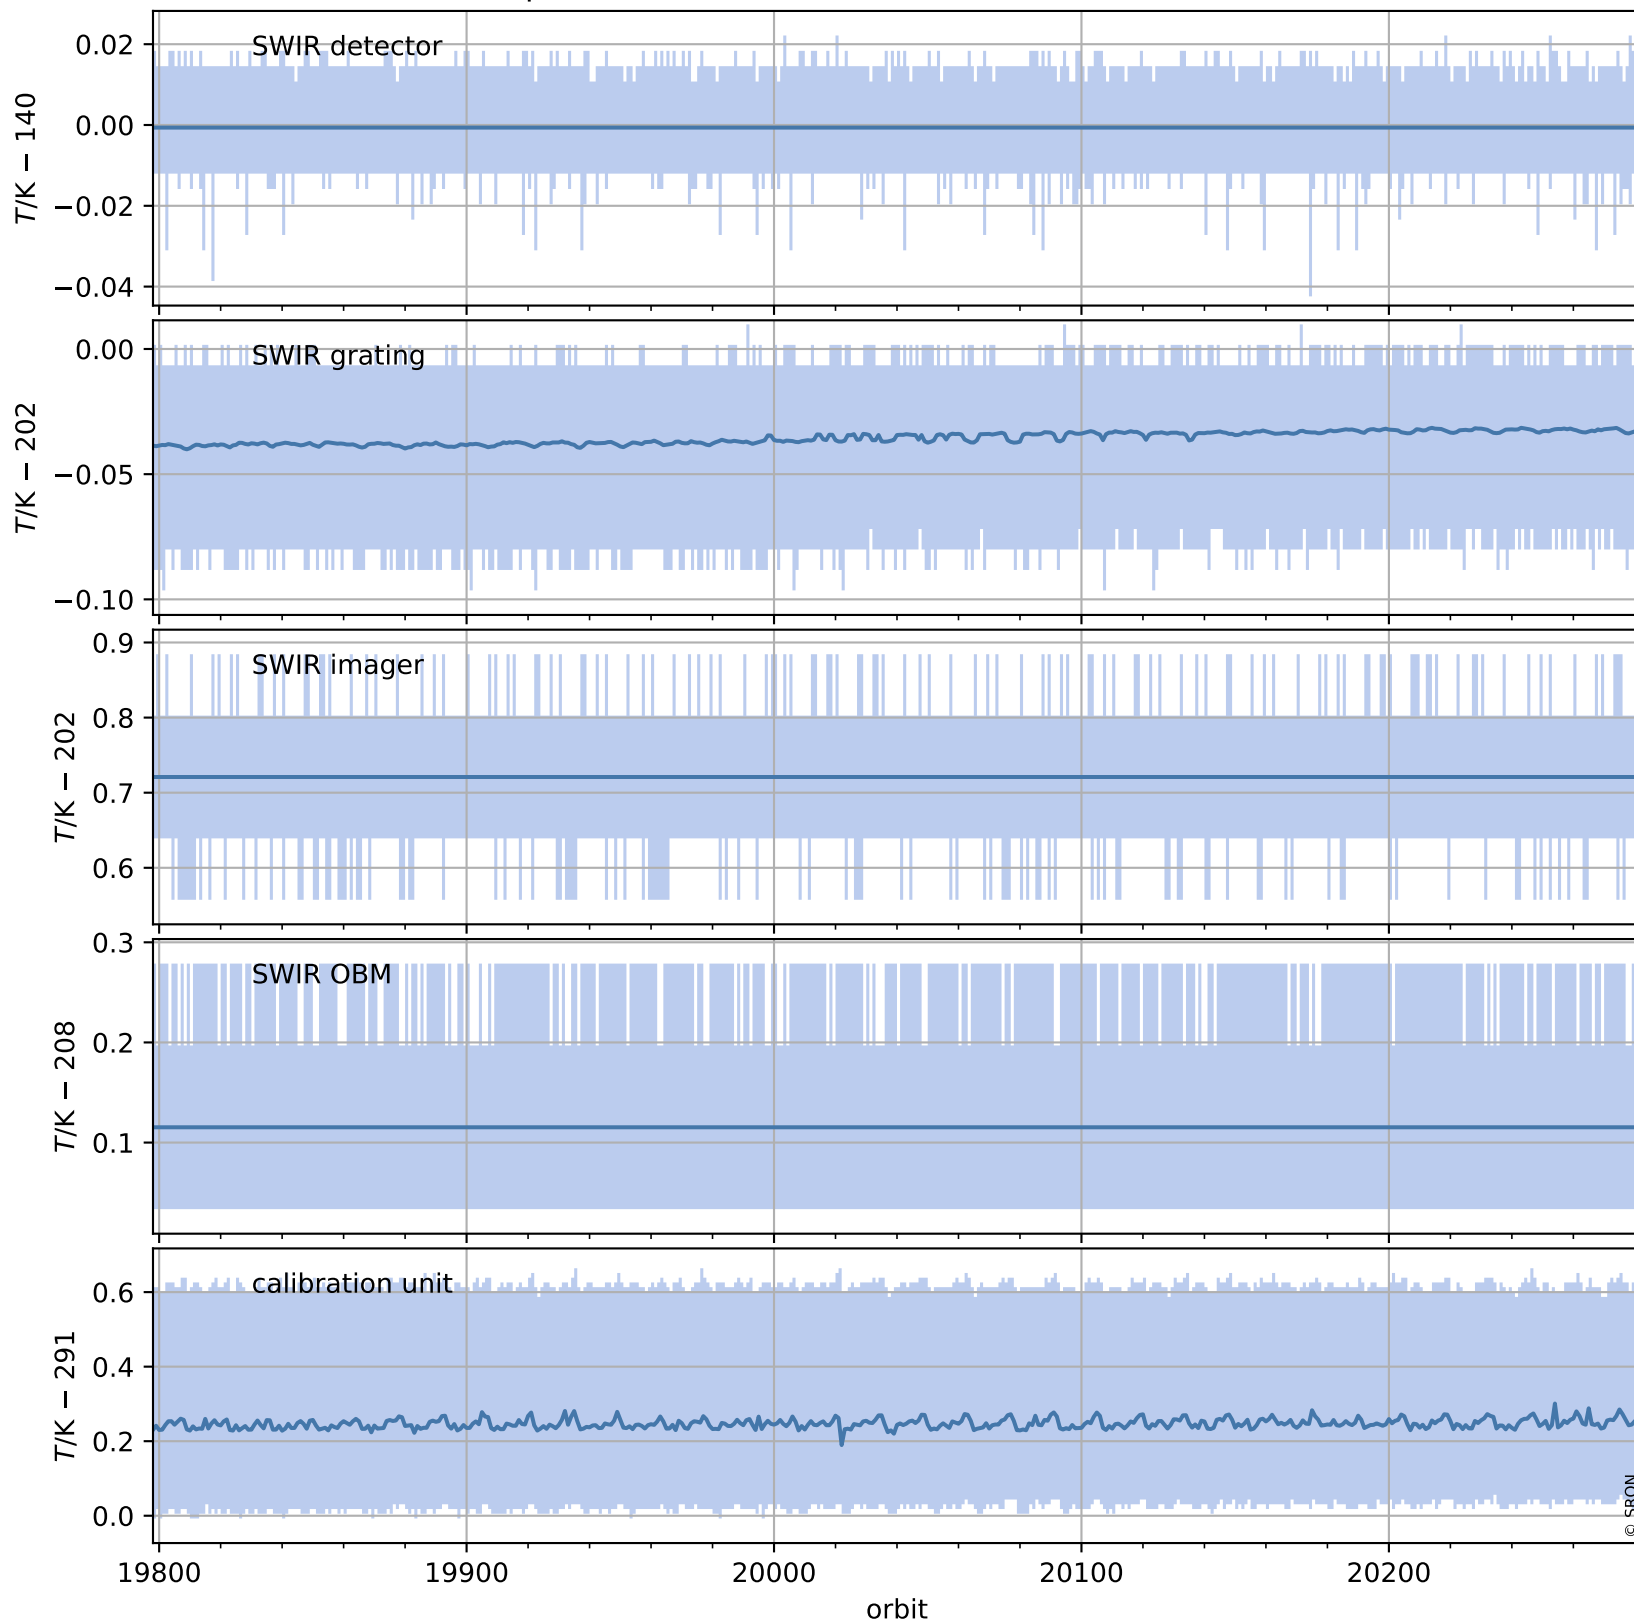

Tropomi SWIR housekeeping data

orbits : [20269, 20282]
coverage : 2021-09-11 / 2021-09-12
created : 2023-08-21T09:17:27

Temperature of sensors relevant for SWIR (one day)

Tropomi SWIR housekeeping data

orbits : [19798, 20282]
coverage : 2021-08-08 / 2021-09-12
created : 2023-08-21T09:17:27

Temperature of sensors relevant for SWIR (last month)

Tropomi SWIR housekeeping data

orbits : [20269, 20282]
coverage : 2021-09-11 / 2021-09-12
created : 2023-08-21T09:17:28

Current and duty cycle of 3 heaters relevant for SWIR (one day)

Tropomi SWIR housekeeping data

orbits : [19798, 20282]
coverage : 2021-08-08 / 2021-09-12
created : 2023-08-21T09:17:28

Current and duty cycle of 3 heaters relevant for SWIR (last month)

Tropomi SWIR housekeeping data

orbits : [20269, 20282]
coverage : 2021-09-11 / 2021-09-12
created : 2023-08-21T09:17:29

Temperature of sensors at the SWIR front-end electronics (one day)

Tropomi SWIR housekeeping data

orbits : [19798, 20282]
coverage : 2021-08-08 / 2021-09-12
created : 2023-08-21T09:17:29