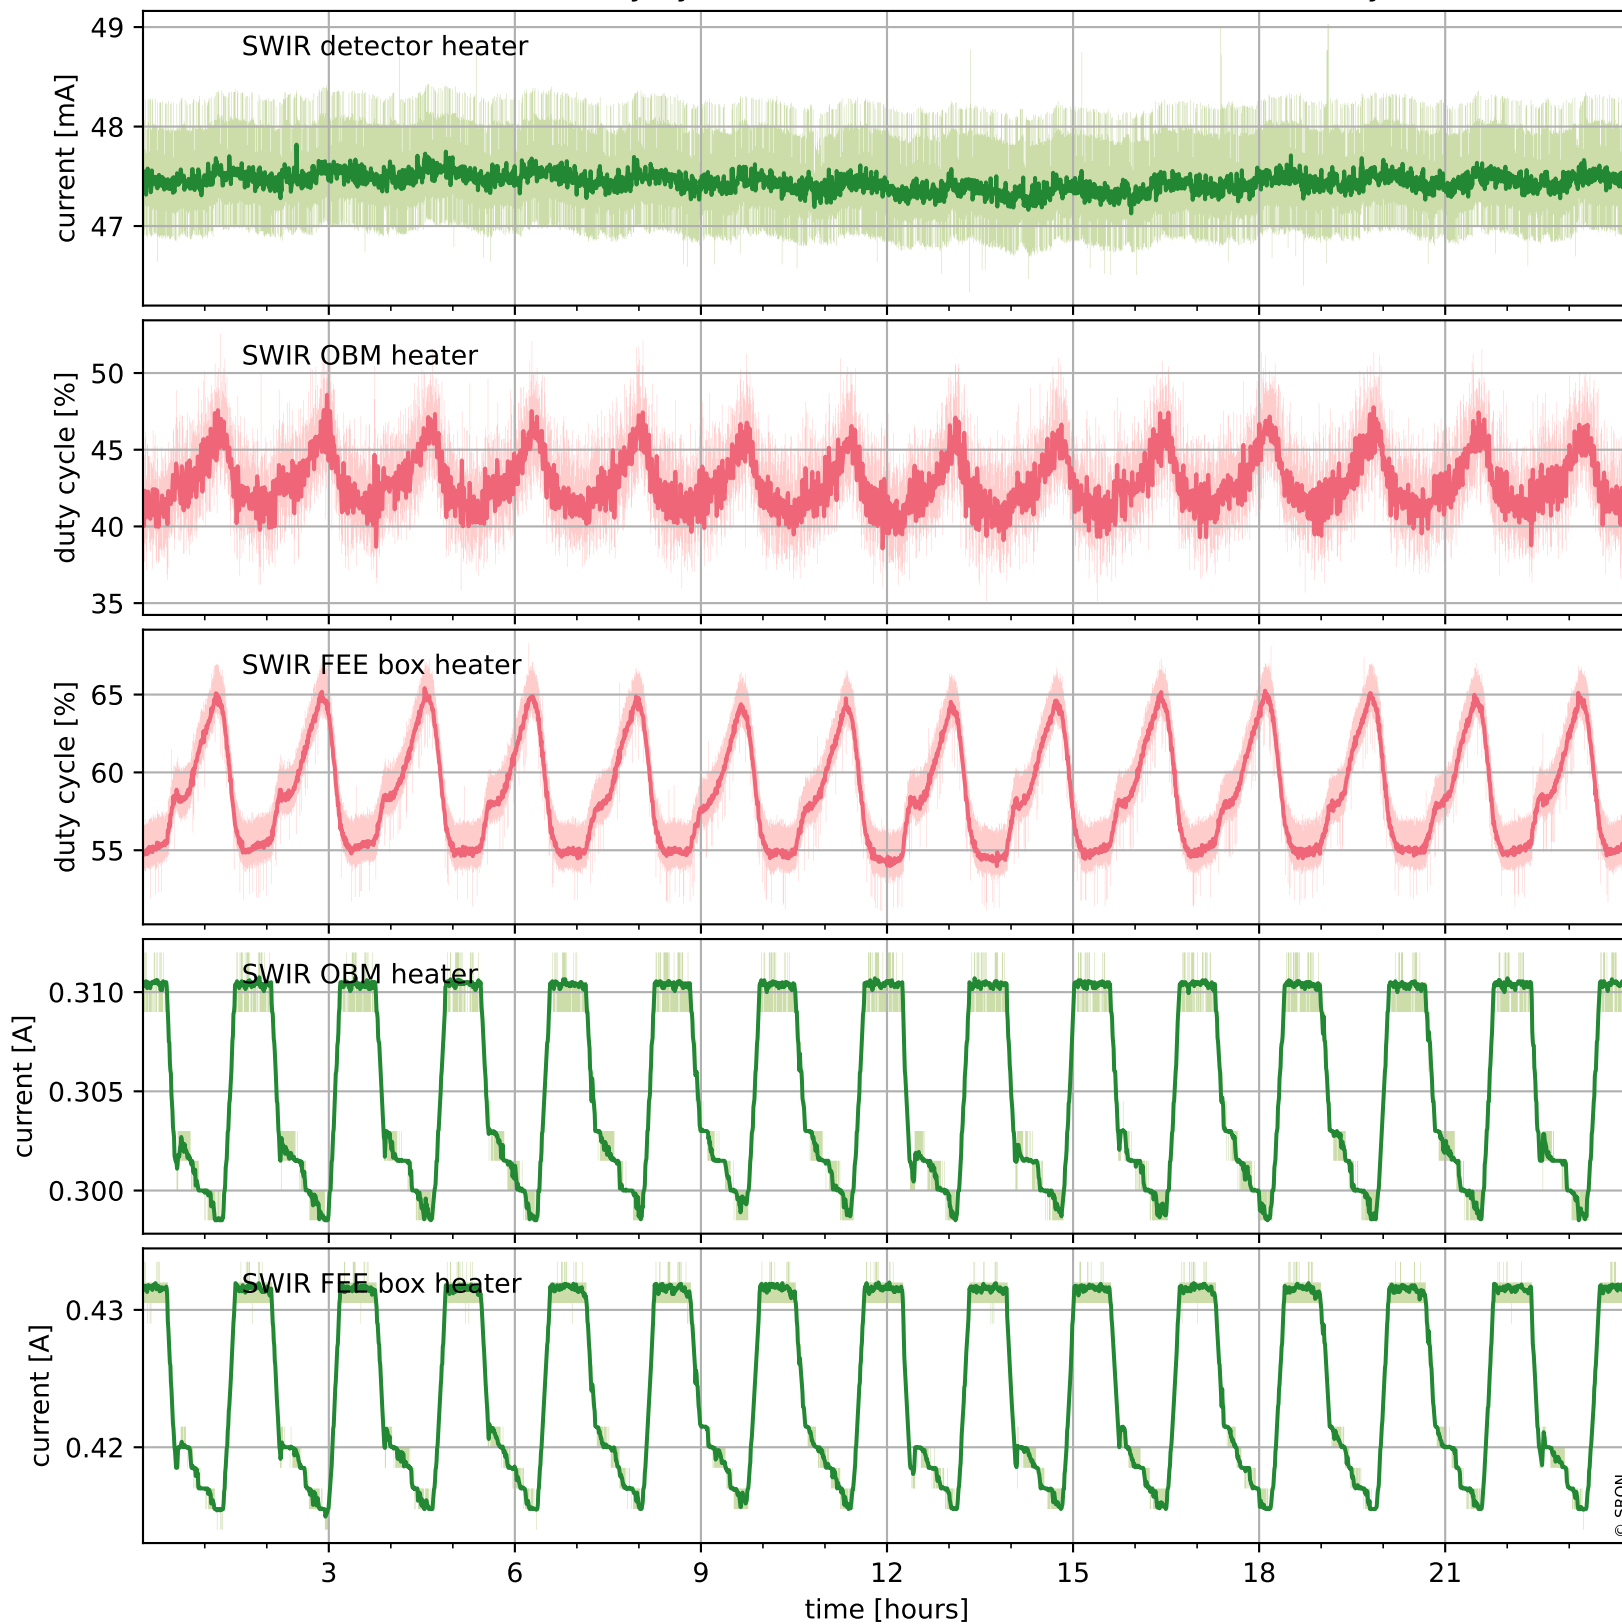

Tropomi SWIR housekeeping data

orbits : [20269, 20282]
coverage : 2021-09-11 / 2021-09-12
created : 2023-08-21T09:17:27

Temperature of sensors relevant for SWIR (one day)

Tropomi SWIR housekeeping data

orbits : [19798, 20282]
coverage : 2021-08-08 / 2021-09-12
created : 2023-08-21T09:17:27

Temperature of sensors relevant for SWIR (last month)

Tropomi SWIR housekeeping data

orbits : [20269, 20282]
coverage : 2021-09-11 / 2021-09-12
created : 2023-08-21T09:17:28

Current and duty cycle of 3 heaters relevant for SWIR (one day)

Tropomi SWIR housekeeping data

orbits : [19798, 20282]
coverage : 2021-08-08 / 2021-09-12
created : 2023-08-21T09:17:28

Current and duty cycle of 3 heaters relevant for SWIR (last month)

Tropomi SWIR housekeeping data

orbits : [20269, 20282]
coverage : 2021-09-11 / 2021-09-12
created : 2023-08-21T09:17:29

Temperature of sensors at the SWIR front-end electronics (one day)

Tropomi SWIR housekeeping data

orbits : [19798, 20282]
coverage : 2021-08-08 / 2021-09-12
created : 2023-08-21T09:17:29