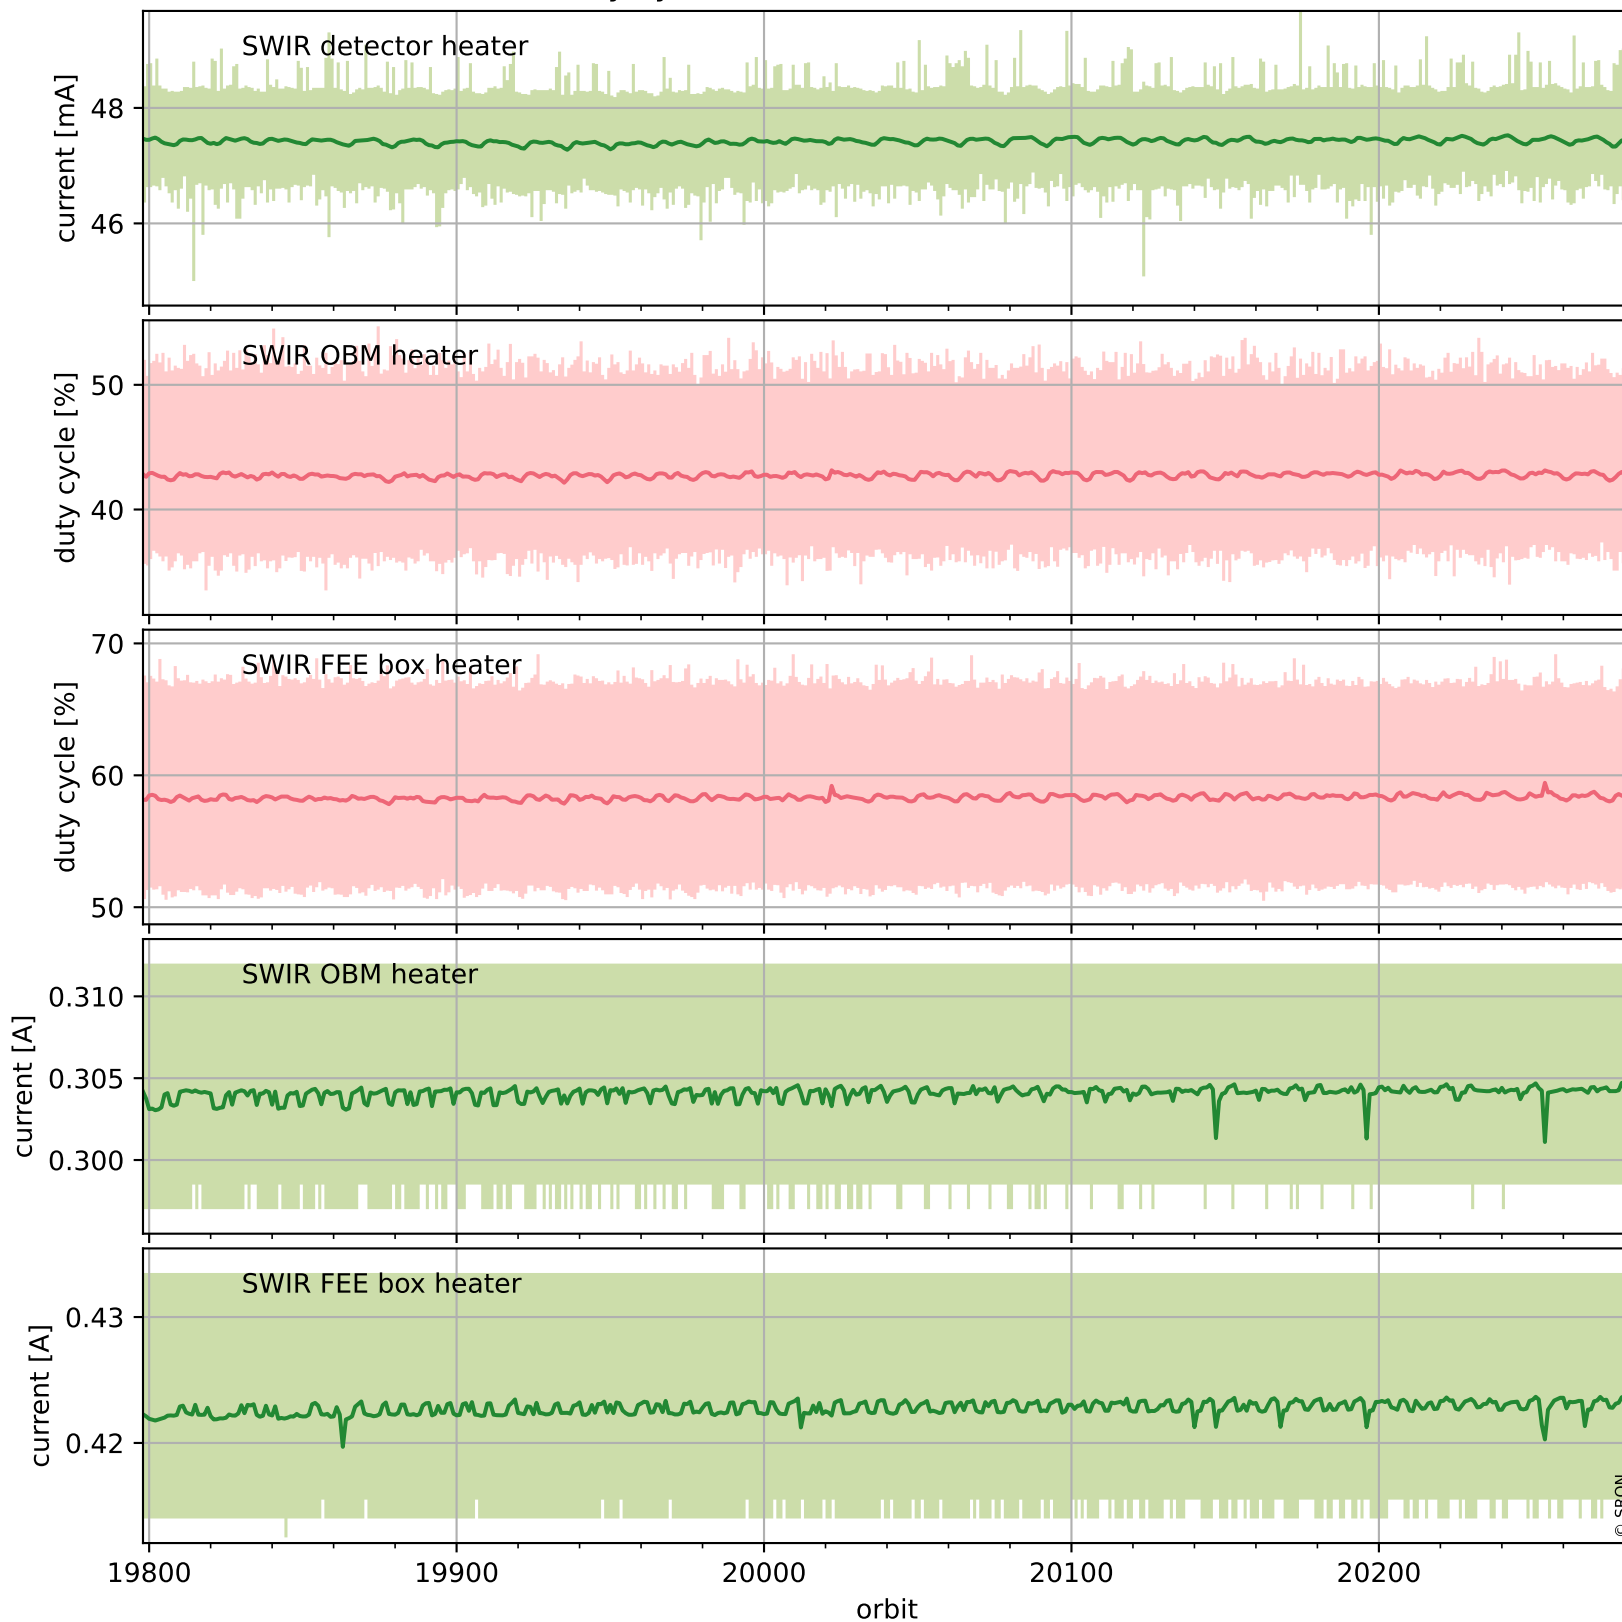

Tropomi SWIR housekeeping data

orbits : [20269, 20282]
coverage : 2021-09-11 / 2021-09-12
created : 2023-08-21T09:17:27

Temperature of sensors relevant for SWIR (one day)

Tropomi SWIR housekeeping data

orbits : [19798, 20282]
coverage : 2021-08-08 / 2021-09-12
created : 2023-08-21T09:17:27

Temperature of sensors relevant for SWIR (last month)

Tropomi SWIR housekeeping data

orbits : [20269, 20282]
coverage : 2021-09-11 / 2021-09-12
created : 2023-08-21T09:17:28

Current and duty cycle of 3 heaters relevant for SWIR (one day)

Tropomi SWIR housekeeping data

orbits : [19798, 20282]
coverage : 2021-08-08 / 2021-09-12
created : 2023-08-21T09:17:28

Current and duty cycle of 3 heaters relevant for SWIR (last month)

Tropomi SWIR housekeeping data

orbits : [20269, 20282]
coverage : 2021-09-11 / 2021-09-12
created : 2023-08-21T09:17:29

Temperature of sensors at the SWIR front-end electronics (one day)

Tropomi SWIR housekeeping data

orbits : [19798, 20282]
coverage : 2021-08-08 / 2021-09-12
created : 2023-08-21T09:17:29