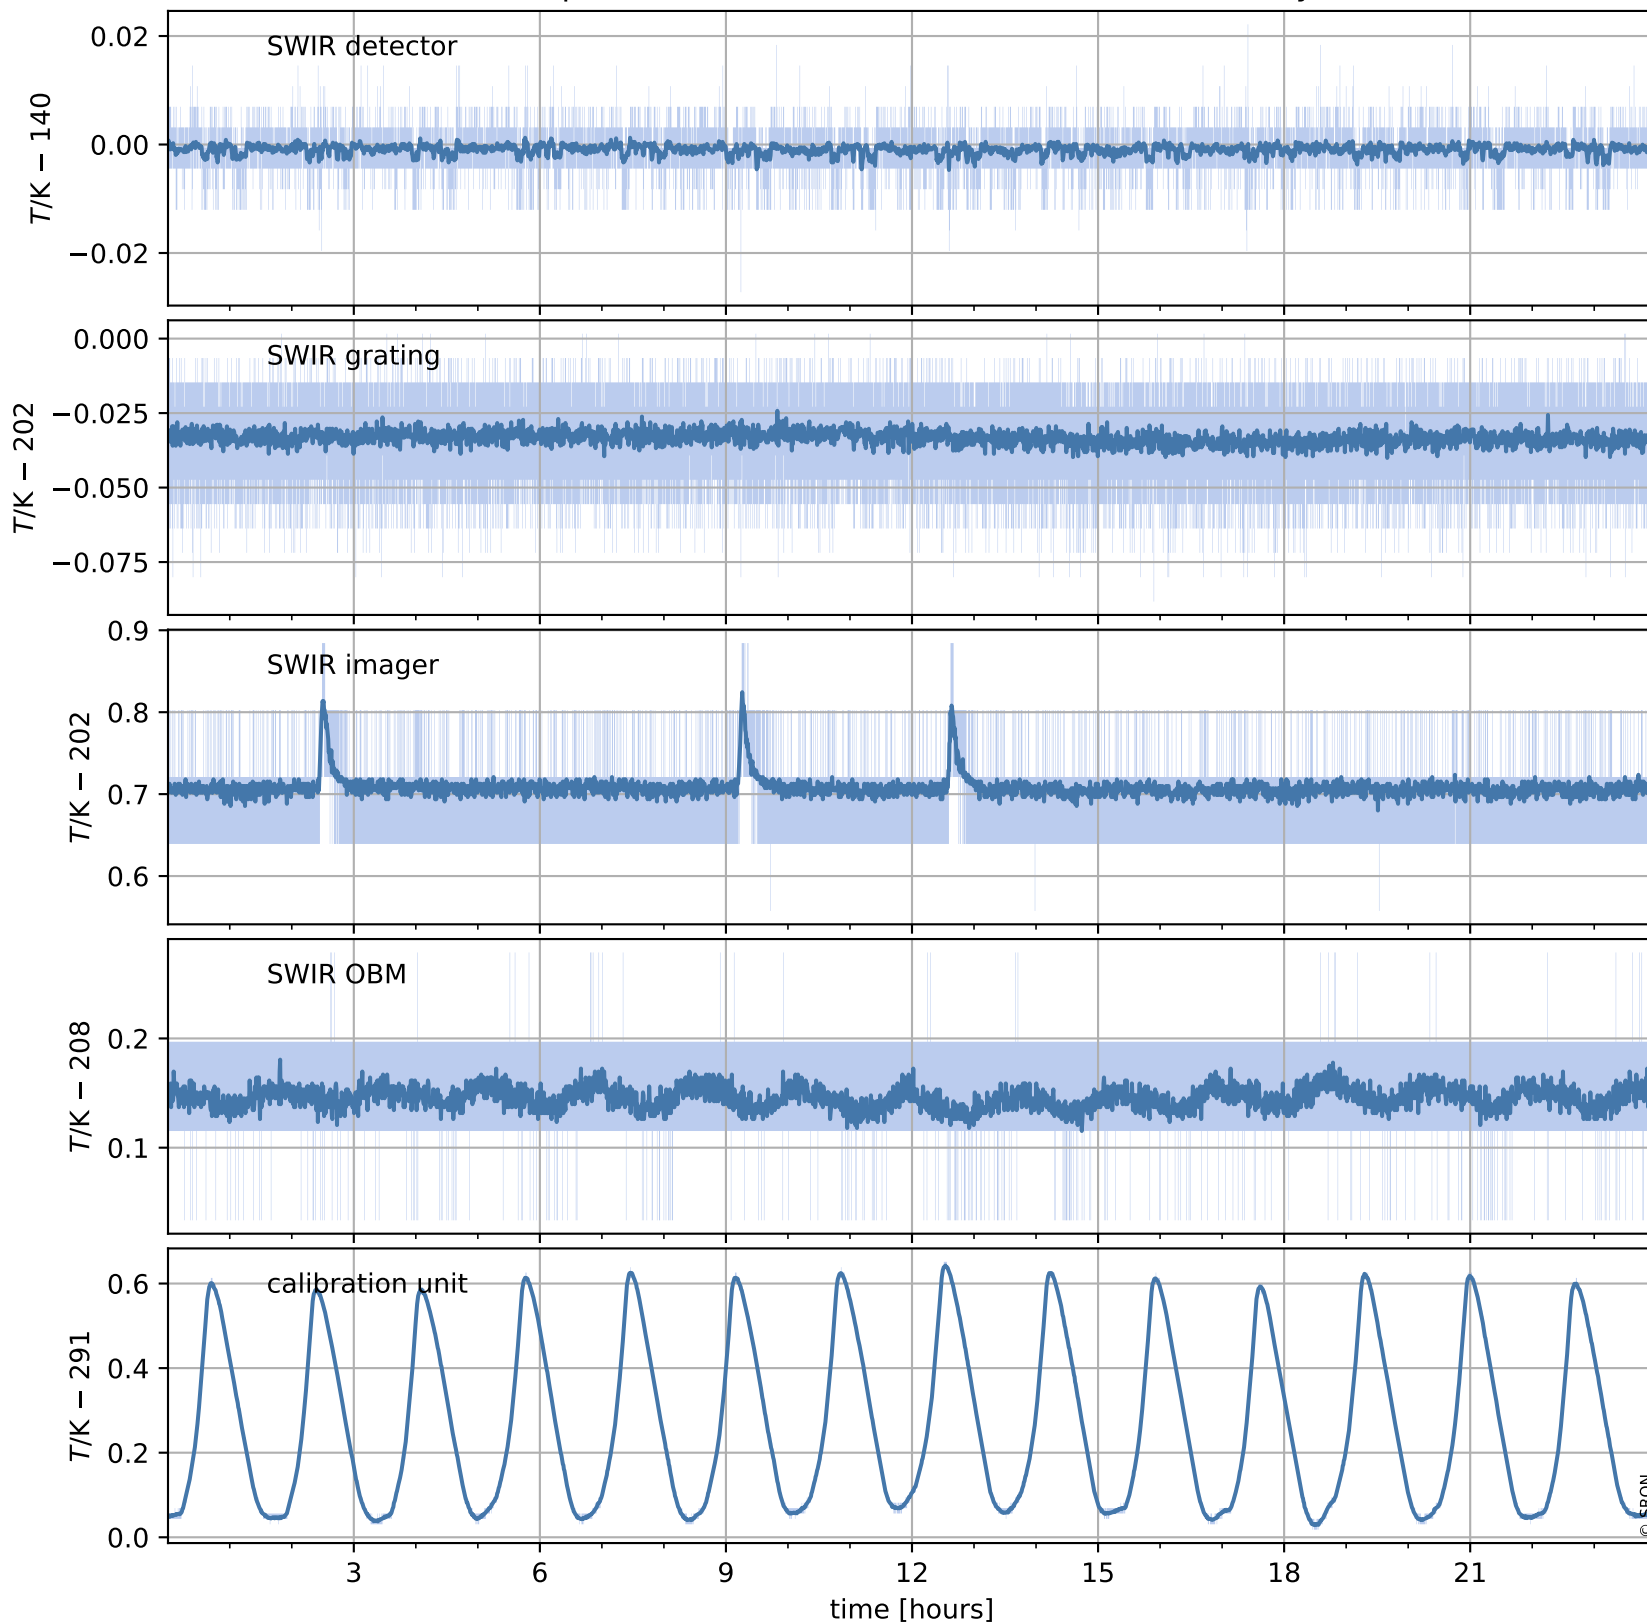

Tropomi SWIR housekeeping data

orbits : [20269, 20282]
coverage : 2021-09-11 / 2021-09-12
created : 2023-08-21T09:17:27

Temperature of sensors relevant for SWIR (one day)

Tropomi SWIR housekeeping data

orbits : [19798, 20282]
coverage : 2021-08-08 / 2021-09-12
created : 2023-08-21T09:17:27

Temperature of sensors relevant for SWIR (last month)

Tropomi SWIR housekeeping data

orbits : [20269, 20282]
coverage : 2021-09-11 / 2021-09-12
created : 2023-08-21T09:17:28

Current and duty cycle of 3 heaters relevant for SWIR (one day)

Tropomi SWIR housekeeping data

orbits : [19798, 20282]
coverage : 2021-08-08 / 2021-09-12
created : 2023-08-21T09:17:28

Current and duty cycle of 3 heaters relevant for SWIR (last month)

Tropomi SWIR housekeeping data

orbits : [20269, 20282]
coverage : 2021-09-11 / 2021-09-12
created : 2023-08-21T09:17:29

Temperature of sensors at the SWIR front-end electronics (one day)

Tropomi SWIR housekeeping data

orbits : [19798, 20282]
coverage : 2021-08-08 / 2021-09-12
created : 2023-08-21T09:17:29