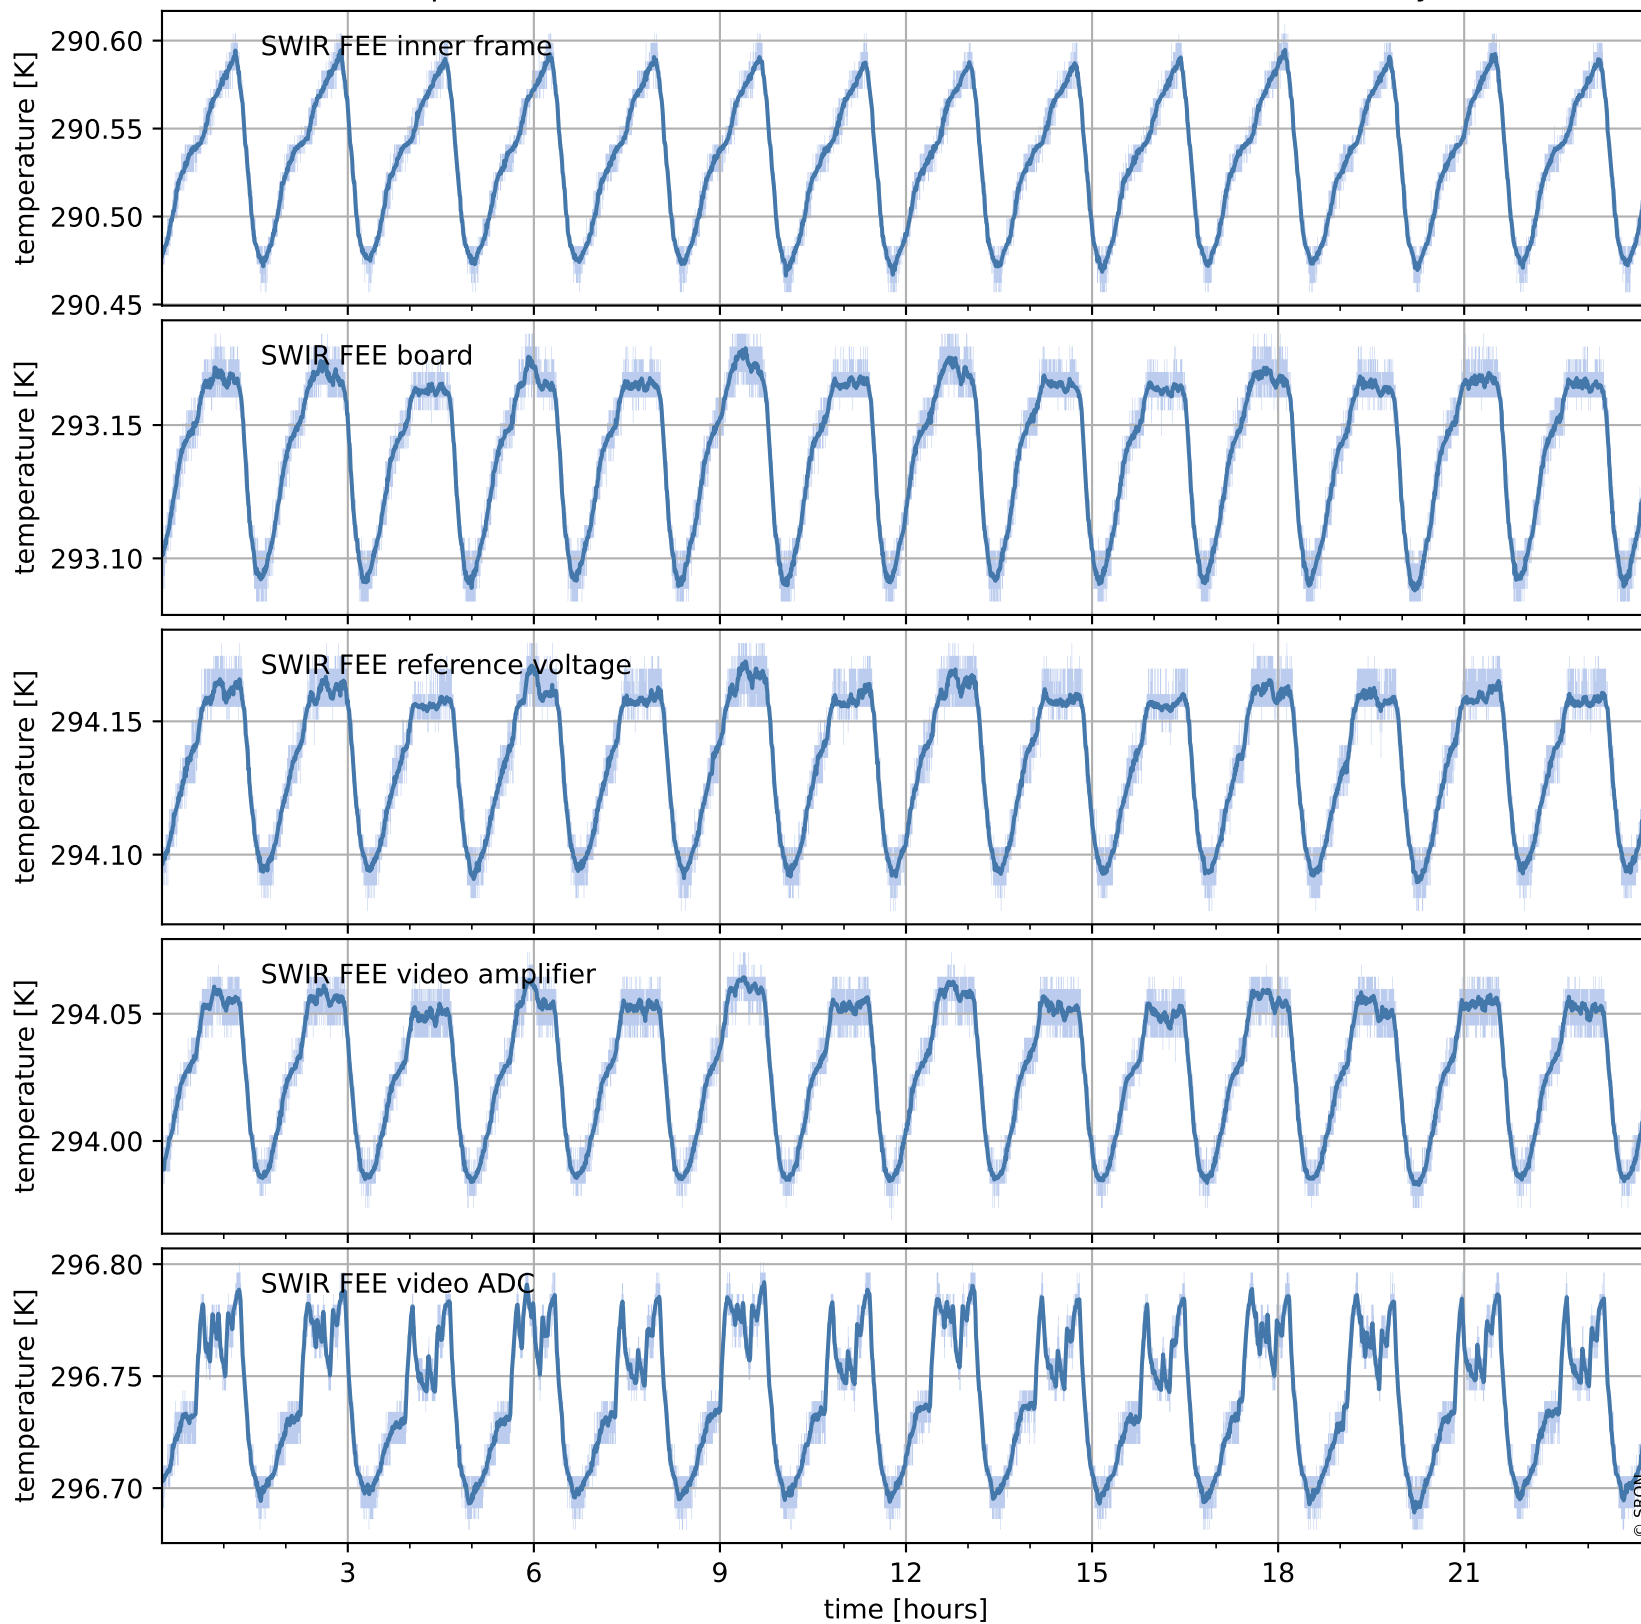

Tropomi SWIR housekeeping data

orbits : [20269, 20282]
coverage : 2021-09-11 / 2021-09-12
created : 2023-08-21T09:17:27

Temperature of sensors relevant for SWIR (one day)

Tropomi SWIR housekeeping data

orbits : [19798, 20282]
coverage : 2021-08-08 / 2021-09-12
created : 2023-08-21T09:17:27

Temperature of sensors relevant for SWIR (last month)

Tropomi SWIR housekeeping data

orbits : [20269, 20282]
coverage : 2021-09-11 / 2021-09-12
created : 2023-08-21T09:17:28

Current and duty cycle of 3 heaters relevant for SWIR (one day)

Tropomi SWIR housekeeping data

orbits : [19798, 20282]
coverage : 2021-08-08 / 2021-09-12
created : 2023-08-21T09:17:28

Current and duty cycle of 3 heaters relevant for SWIR (last month)

Tropomi SWIR housekeeping data

orbits : [20269, 20282]
coverage : 2021-09-11 / 2021-09-12
created : 2023-08-21T09:17:29

Temperature of sensors at the SWIR front-end electronics (one day)

Tropomi SWIR housekeeping data

orbits : [19798, 20282]
coverage : 2021-08-08 / 2021-09-12
created : 2023-08-21T09:17:29