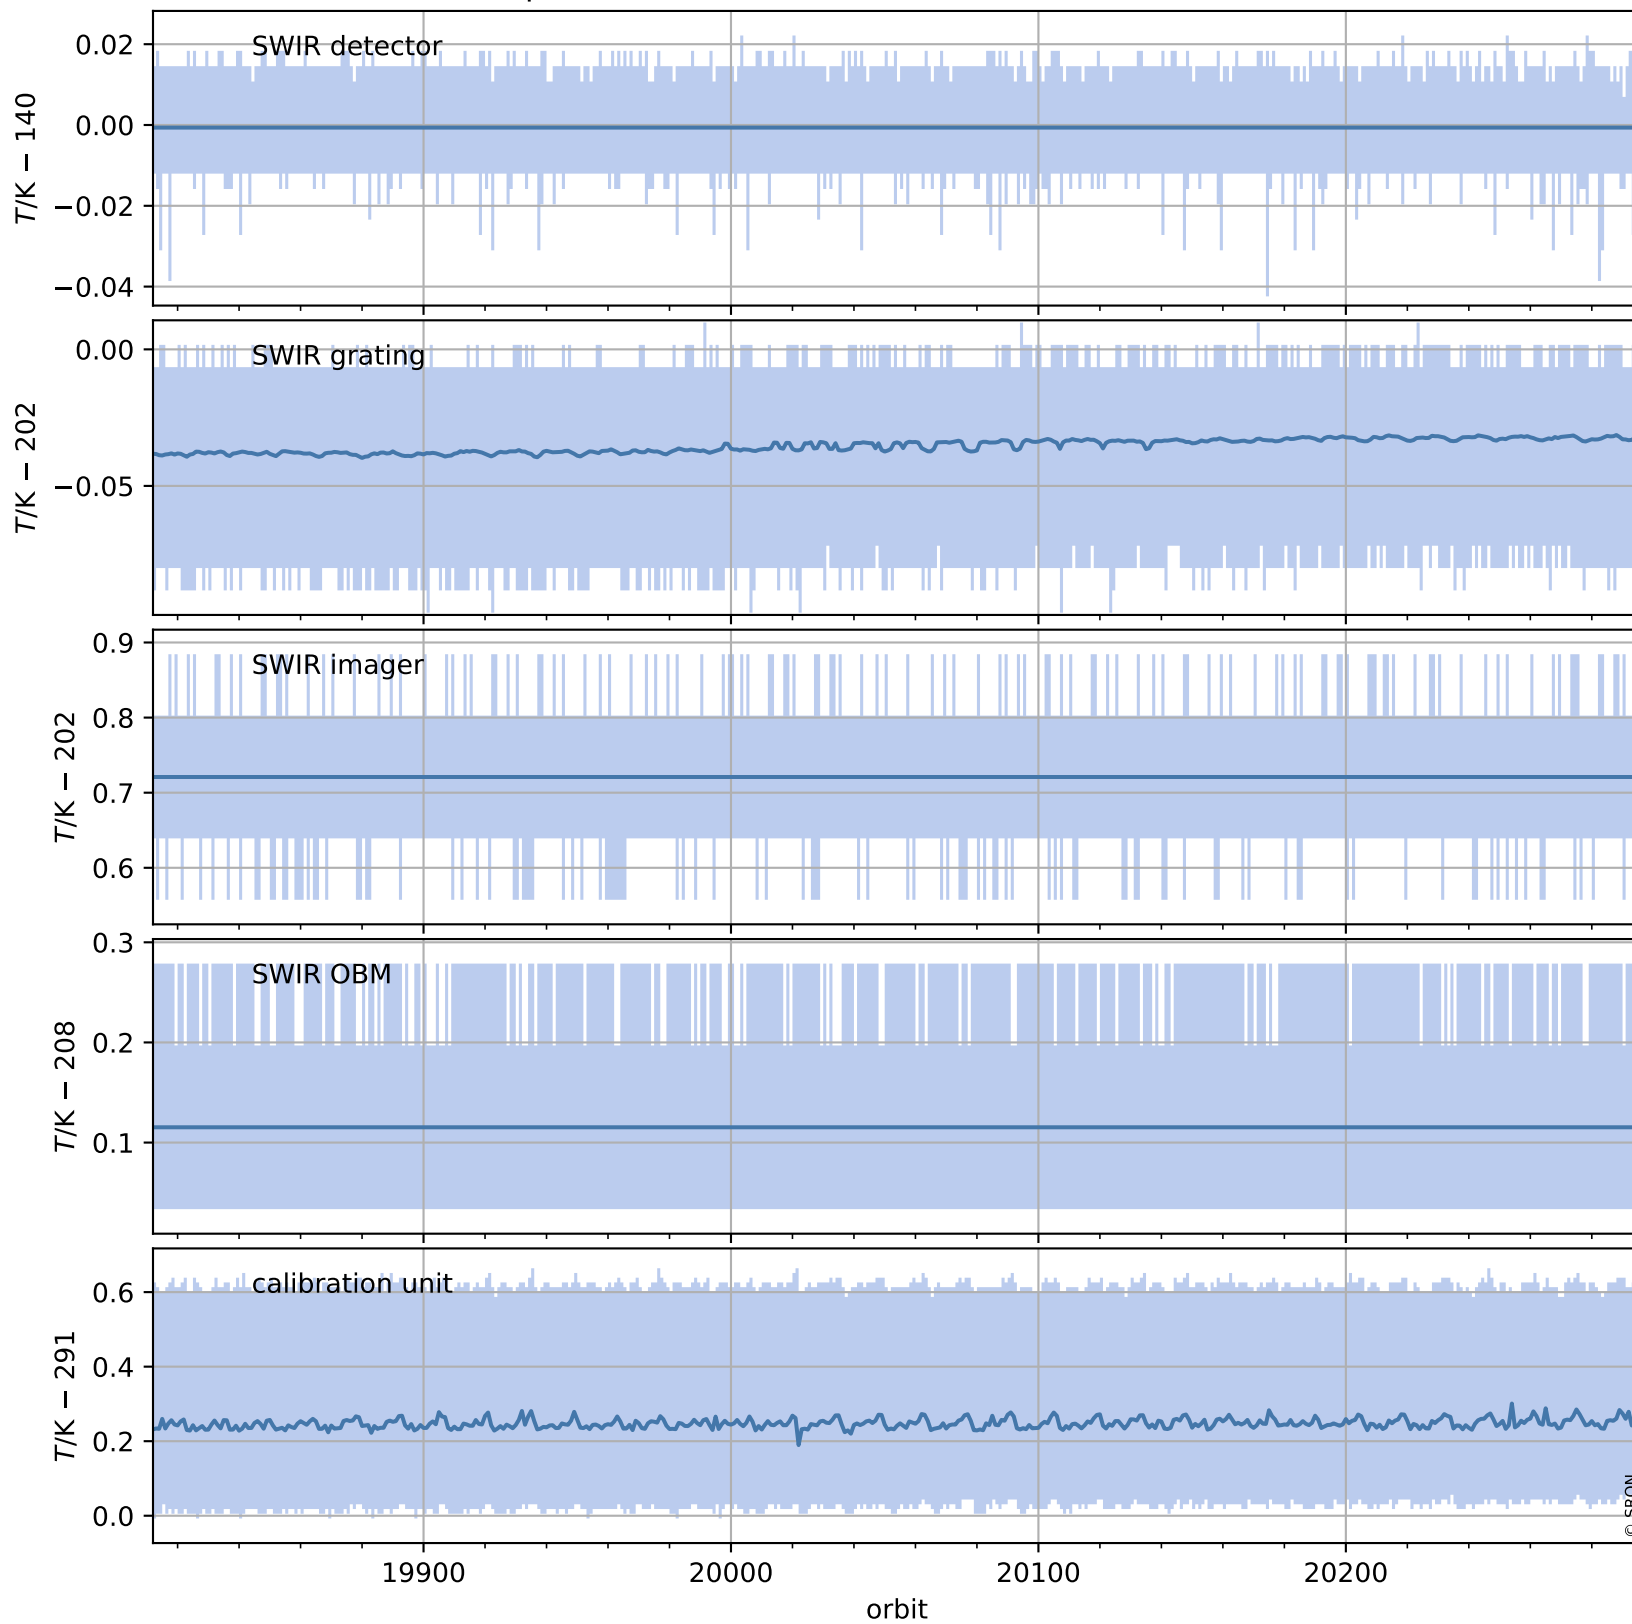

Tropomi SWIR housekeeping data

orbits : [20283, 20296]
coverage : 2021-09-12 / 2021-09-13
created : 2023-08-21T09:17:29

Temperature of sensors relevant for SWIR (one day)

Tropomi SWIR housekeeping data

orbits : [19812, 20296]
coverage : 2021-08-09 / 2021-09-13
created : 2023-08-21T09:17:30

Temperature of sensors relevant for SWIR (last month)

Tropomi SWIR housekeeping data

orbits : [20283, 20296]
coverage : 2021-09-12 / 2021-09-13
created : 2023-08-21T09:17:30

Current and duty cycle of 3 heaters relevant for SWIR (one day)

Tropomi SWIR housekeeping data

orbits : [19812, 20296]
coverage : 2021-08-09 / 2021-09-13
created : 2023-08-21T09:17:31

Current and duty cycle of 3 heaters relevant for SWIR (last month)

Tropomi SWIR housekeeping data

orbits : [20283, 20296]
coverage : 2021-09-12 / 2021-09-13
created : 2023-08-21T09:17:31

Temperature of sensors at the SWIR front-end electronics (one day)

Tropomi SWIR housekeeping data

orbits : [19812, 20296]
coverage : 2021-08-09 / 2021-09-13
created : 2023-08-21T09:17:31