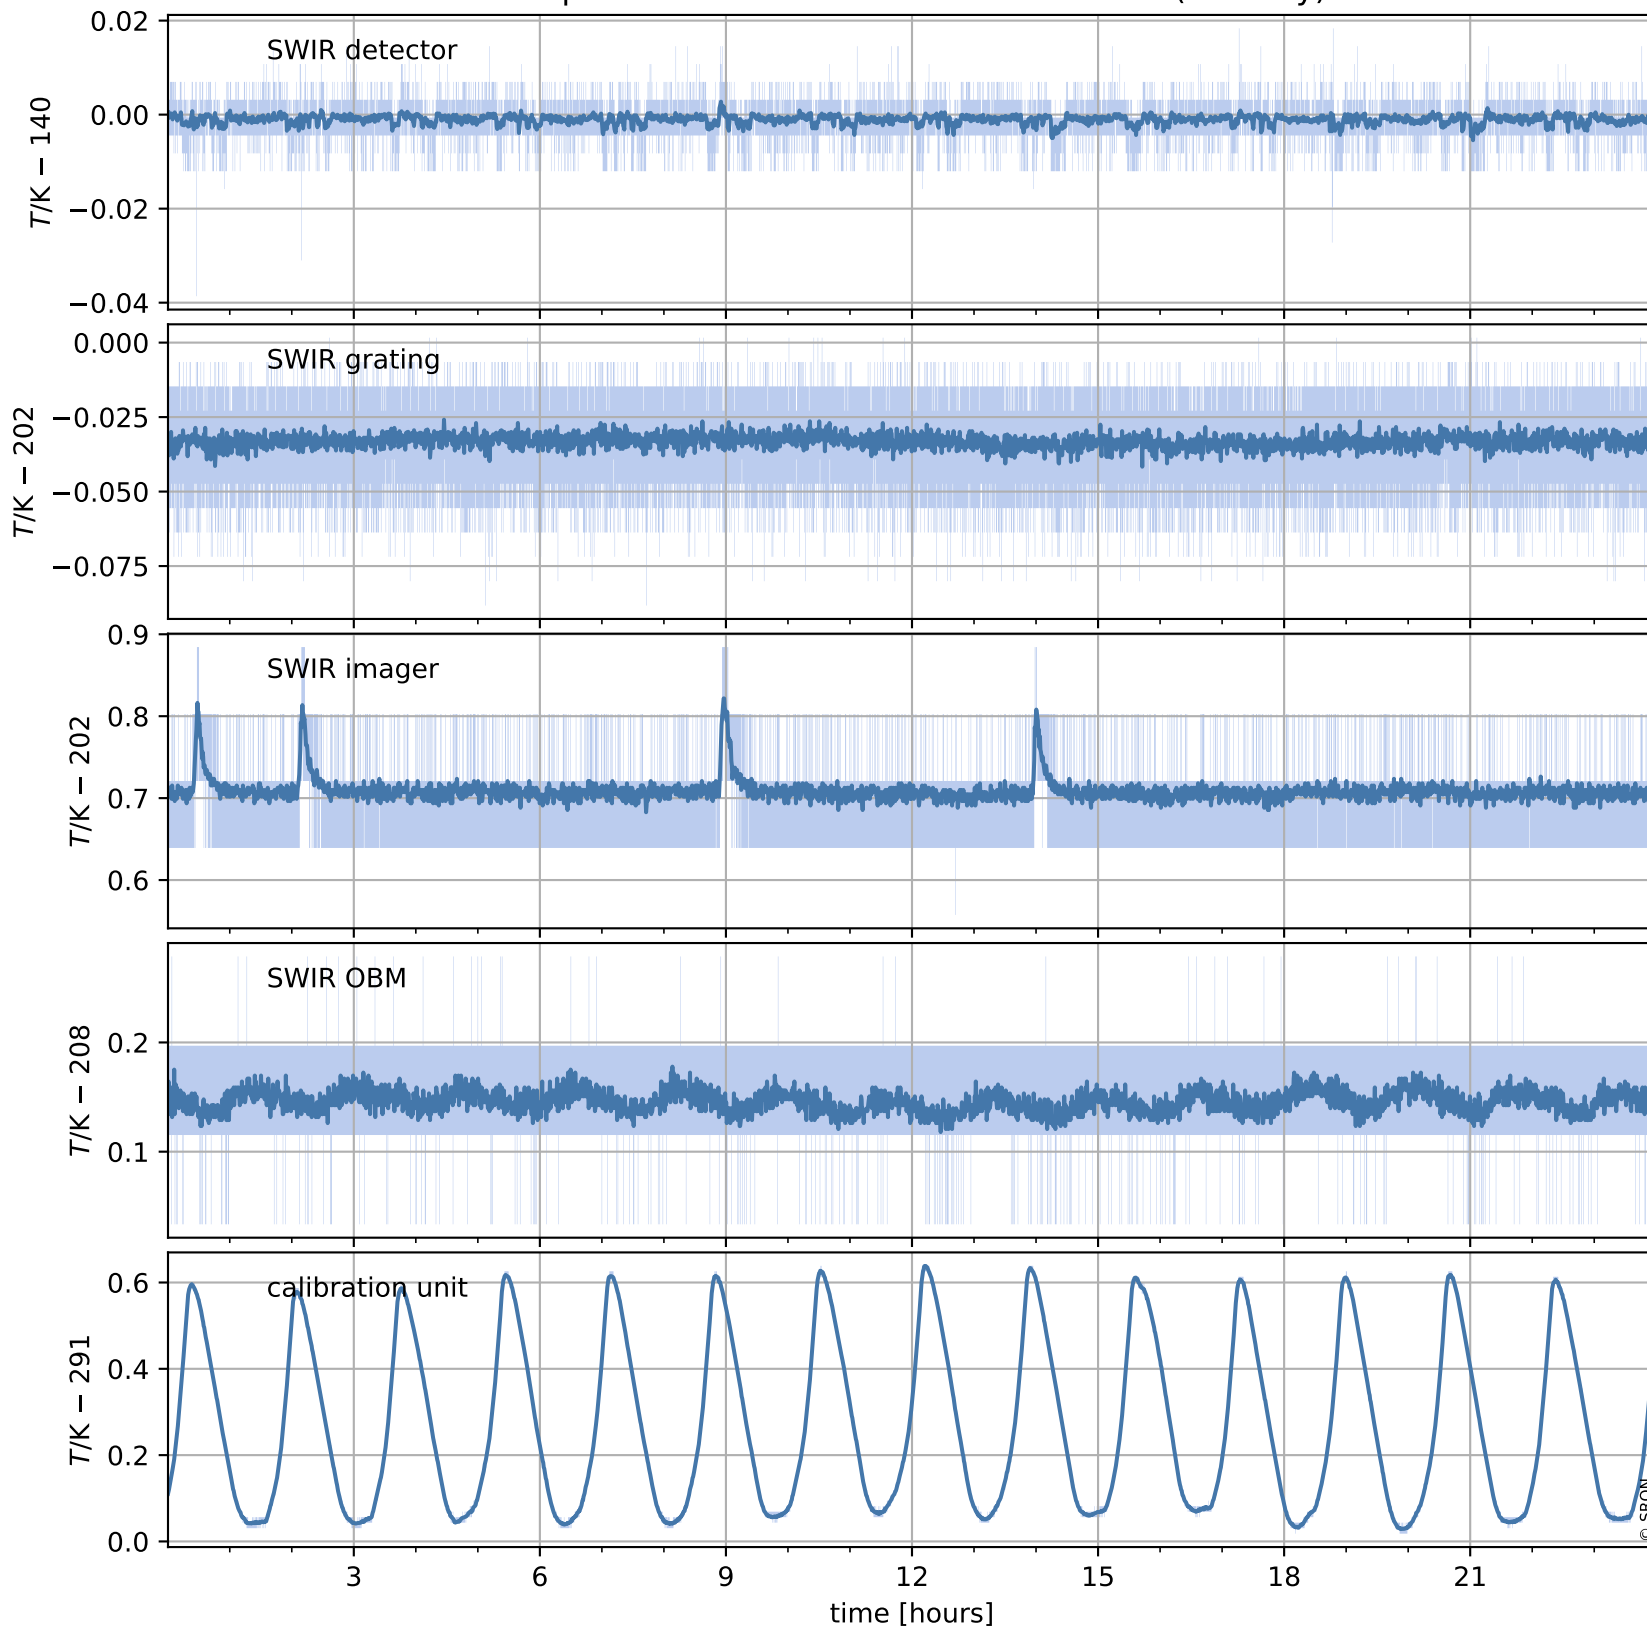

Tropomi SWIR housekeeping data

orbits : [20283, 20296]
coverage : 2021-09-12 / 2021-09-13
created : 2023-08-21T09:17:29

Temperature of sensors relevant for SWIR (one day)

Tropomi SWIR housekeeping data

orbits : [19812, 20296]
coverage : 2021-08-09 / 2021-09-13
created : 2023-08-21T09:17:30

Temperature of sensors relevant for SWIR (last month)

Tropomi SWIR housekeeping data

orbits : [20283, 20296]
coverage : 2021-09-12 / 2021-09-13
created : 2023-08-21T09:17:30

Current and duty cycle of 3 heaters relevant for SWIR (one day)

Tropomi SWIR housekeeping data

orbits : [19812, 20296]
coverage : 2021-08-09 / 2021-09-13
created : 2023-08-21T09:17:31

Current and duty cycle of 3 heaters relevant for SWIR (last month)

Tropomi SWIR housekeeping data