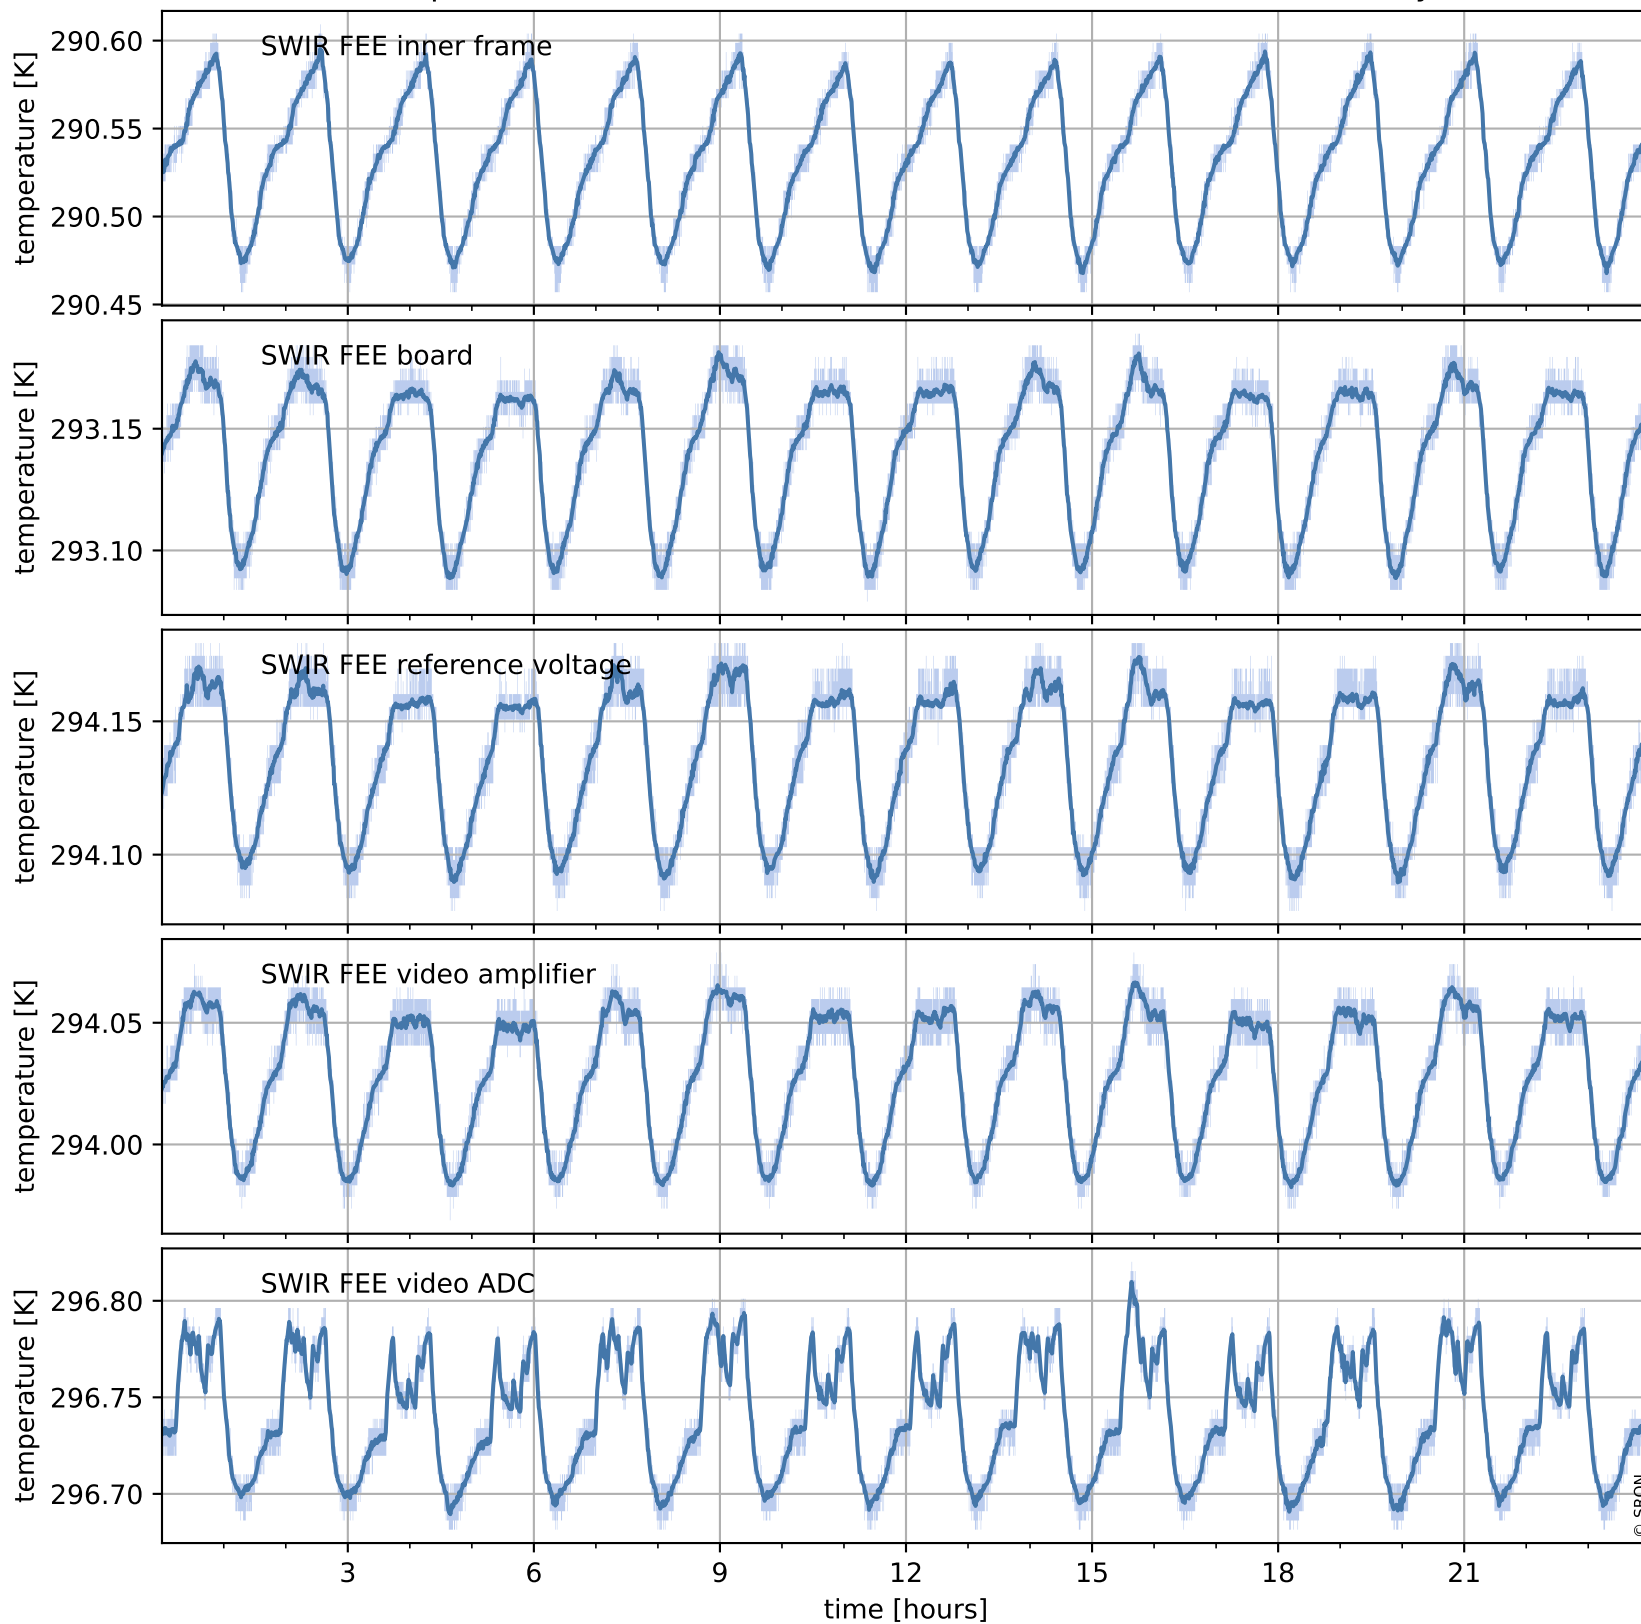

Tropomi SWIR housekeeping data

orbits : [20283, 20296]
coverage : 2021-09-12 / 2021-09-13
created : 2023-08-21T09:17:29

Temperature of sensors relevant for SWIR (one day)

Tropomi SWIR housekeeping data

orbits : [19812, 20296]
coverage : 2021-08-09 / 2021-09-13
created : 2023-08-21T09:17:30

Temperature of sensors relevant for SWIR (last month)

Tropomi SWIR housekeeping data

orbits : [20283, 20296]
coverage : 2021-09-12 / 2021-09-13
created : 2023-08-21T09:17:30

Current and duty cycle of 3 heaters relevant for SWIR (one day)

Tropomi SWIR housekeeping data

orbits : [19812, 20296]
coverage : 2021-08-09 / 2021-09-13
created : 2023-08-21T09:17:31

Current and duty cycle of 3 heaters relevant for SWIR (last month)

Tropomi SWIR housekeeping data

orbits : [20283, 20296]
coverage : 2021-09-12 / 2021-09-13
created : 2023-08-21T09:17:31

Temperature of sensors at the SWIR front-end electronics (one day)

Tropomi SWIR housekeeping data

orbits : [19812, 20296]
coverage : 2021-08-09 / 2021-09-13
created : 2023-08-21T09:17:31