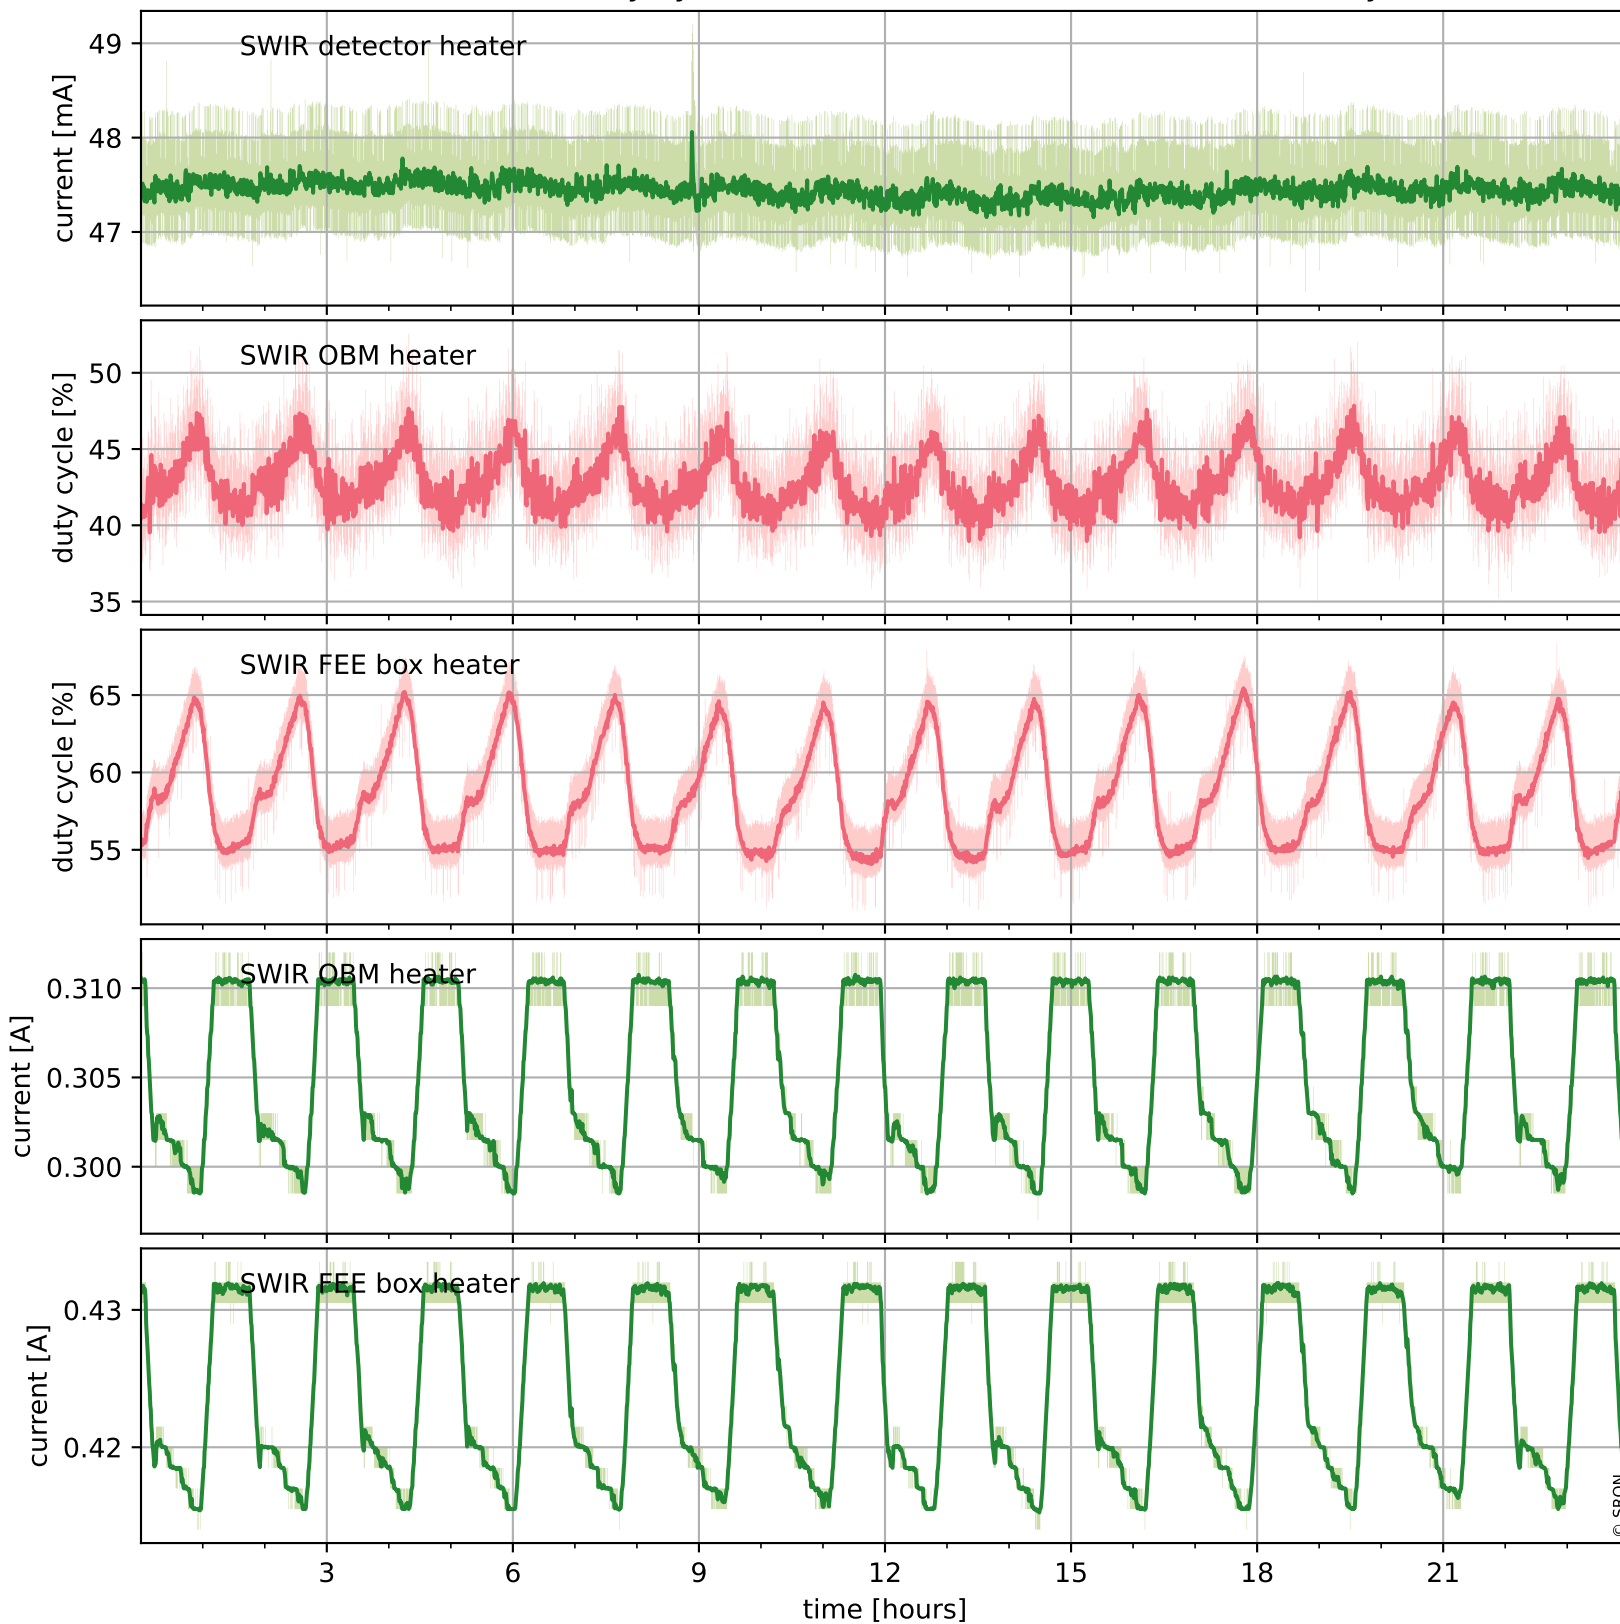

Tropomi SWIR housekeeping data

orbits : [20283, 20296]
coverage : 2021-09-12 / 2021-09-13
created : 2023-08-21T09:17:29

Temperature of sensors relevant for SWIR (one day)

Tropomi SWIR housekeeping data

orbits : [19812, 20296]
coverage : 2021-08-09 / 2021-09-13
created : 2023-08-21T09:17:30

Temperature of sensors relevant for SWIR (last month)

Tropomi SWIR housekeeping data

orbits : [20283, 20296]
coverage : 2021-09-12 / 2021-09-13
created : 2023-08-21T09:17:30

Current and duty cycle of 3 heaters relevant for SWIR (one day)

Tropomi SWIR housekeeping data

orbits : [19812, 20296]
coverage : 2021-08-09 / 2021-09-13
created : 2023-08-21T09:17:31

Current and duty cycle of 3 heaters relevant for SWIR (last month)

Tropomi SWIR housekeeping data

orbits : [20283, 20296]
coverage : 2021-09-12 / 2021-09-13
created : 2023-08-21T09:17:31

Temperature of sensors at the SWIR front-end electronics (one day)

Tropomi SWIR housekeeping data

orbits : [19812, 20296]
coverage : 2021-08-09 / 2021-09-13
created : 2023-08-21T09:17:31