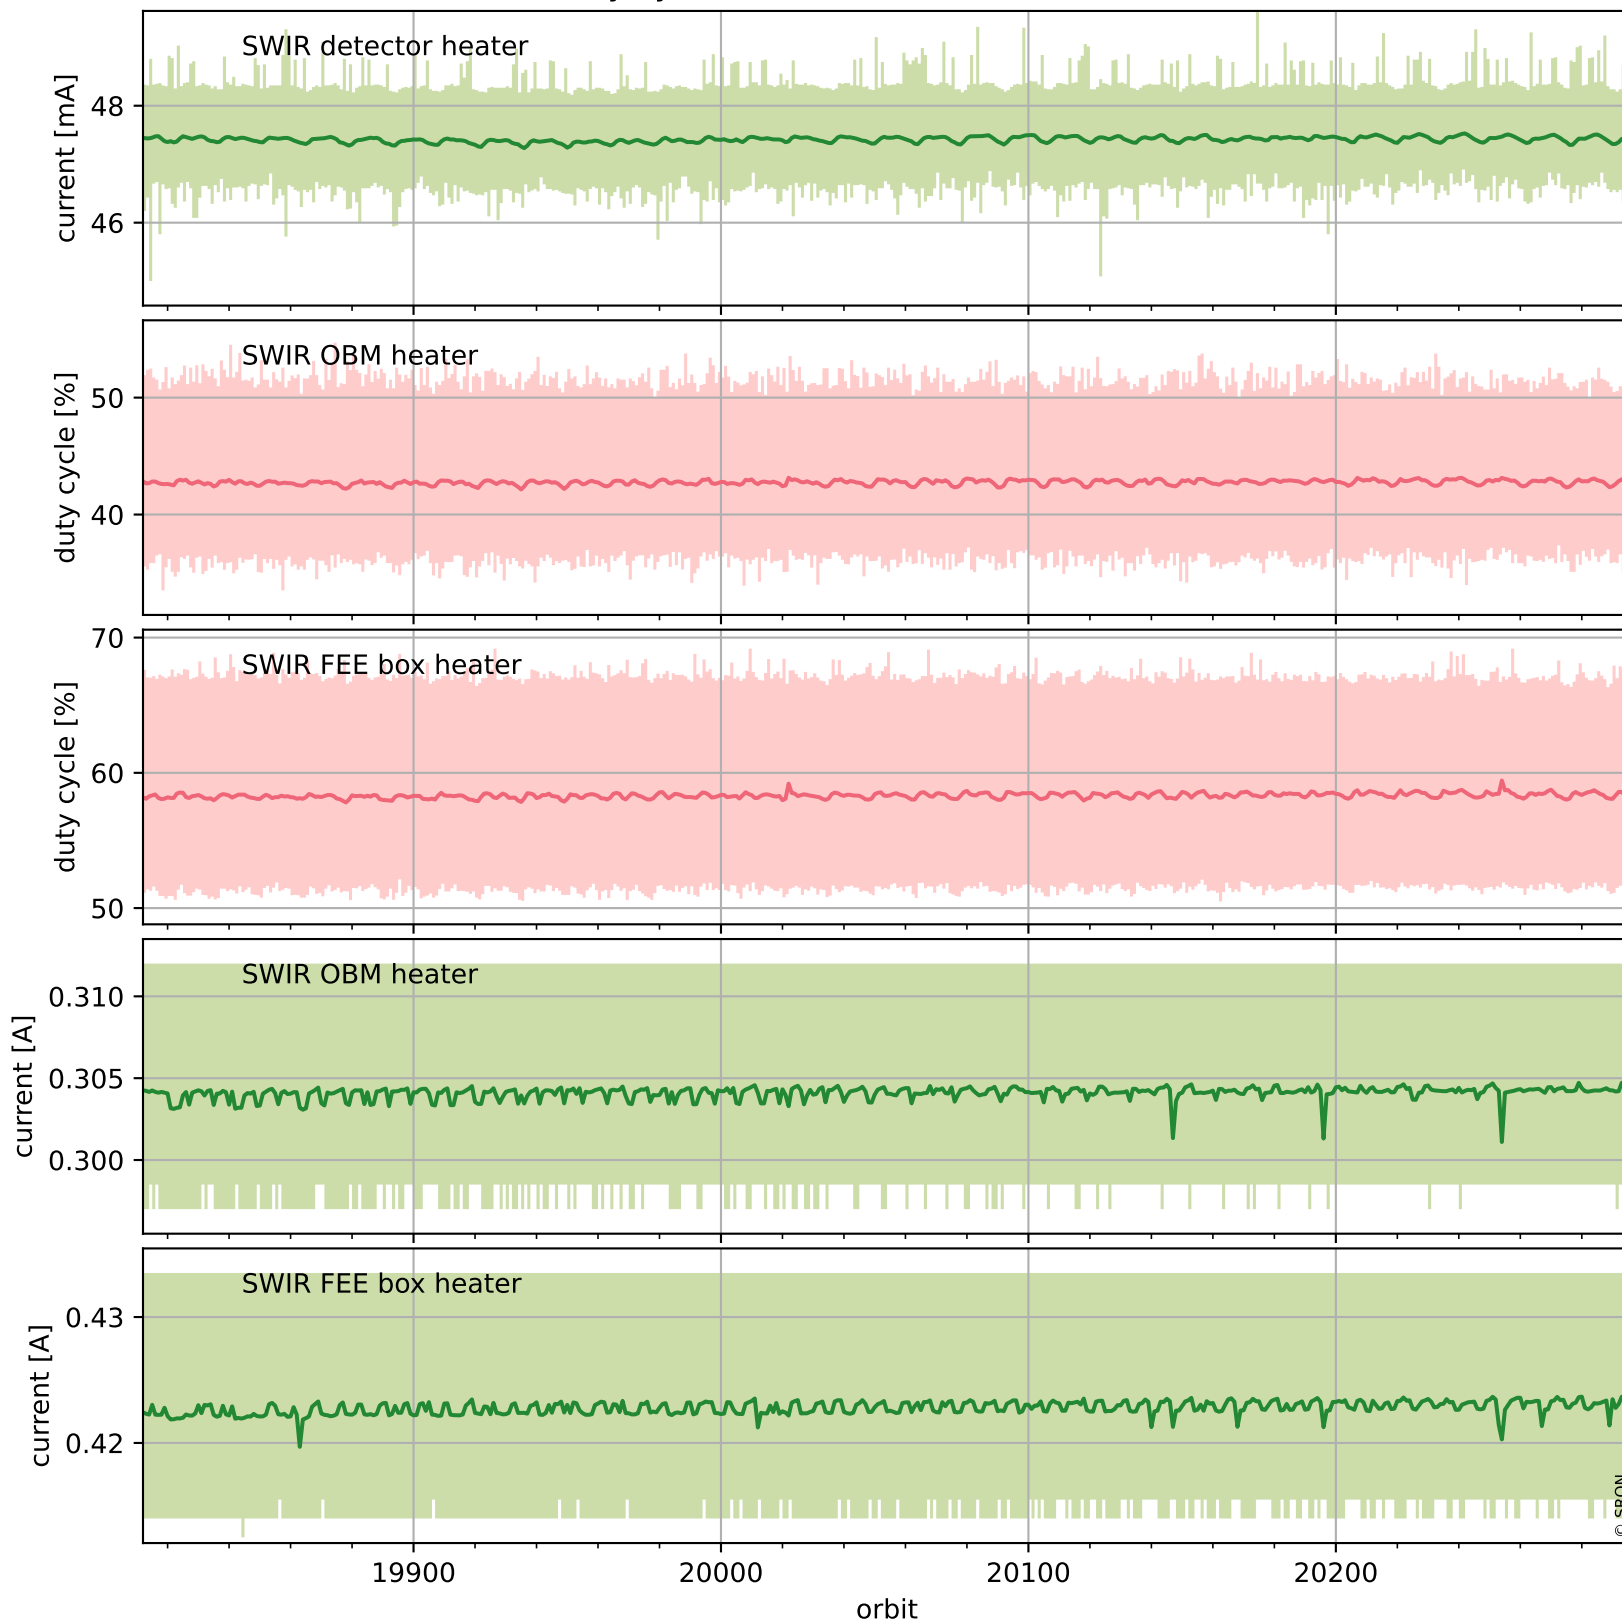

Tropomi SWIR housekeeping data

orbits : [20283, 20296]
coverage : 2021-09-12 / 2021-09-13
created : 2023-08-21T09:17:29

Temperature of sensors relevant for SWIR (one day)

Tropomi SWIR housekeeping data

orbits : [19812, 20296]
coverage : 2021-08-09 / 2021-09-13
created : 2023-08-21T09:17:30

Temperature of sensors relevant for SWIR (last month)

Tropomi SWIR housekeeping data

orbits : [20283, 20296]
coverage : 2021-09-12 / 2021-09-13
created : 2023-08-21T09:17:30

Current and duty cycle of 3 heaters relevant for SWIR (one day)

Tropomi SWIR housekeeping data

orbits : [19812, 20296]
coverage : 2021-08-09 / 2021-09-13
created : 2023-08-21T09:17:31

Current and duty cycle of 3 heaters relevant for SWIR (last month)

Tropomi SWIR housekeeping data

orbits : [20283, 20296]
coverage : 2021-09-12 / 2021-09-13
created : 2023-08-21T09:17:31

Temperature of sensors at the SWIR front-end electronics (one day)

Tropomi SWIR housekeeping data

orbits : [19812, 20296]
coverage : 2021-08-09 / 2021-09-13
created : 2023-08-21T09:17:31