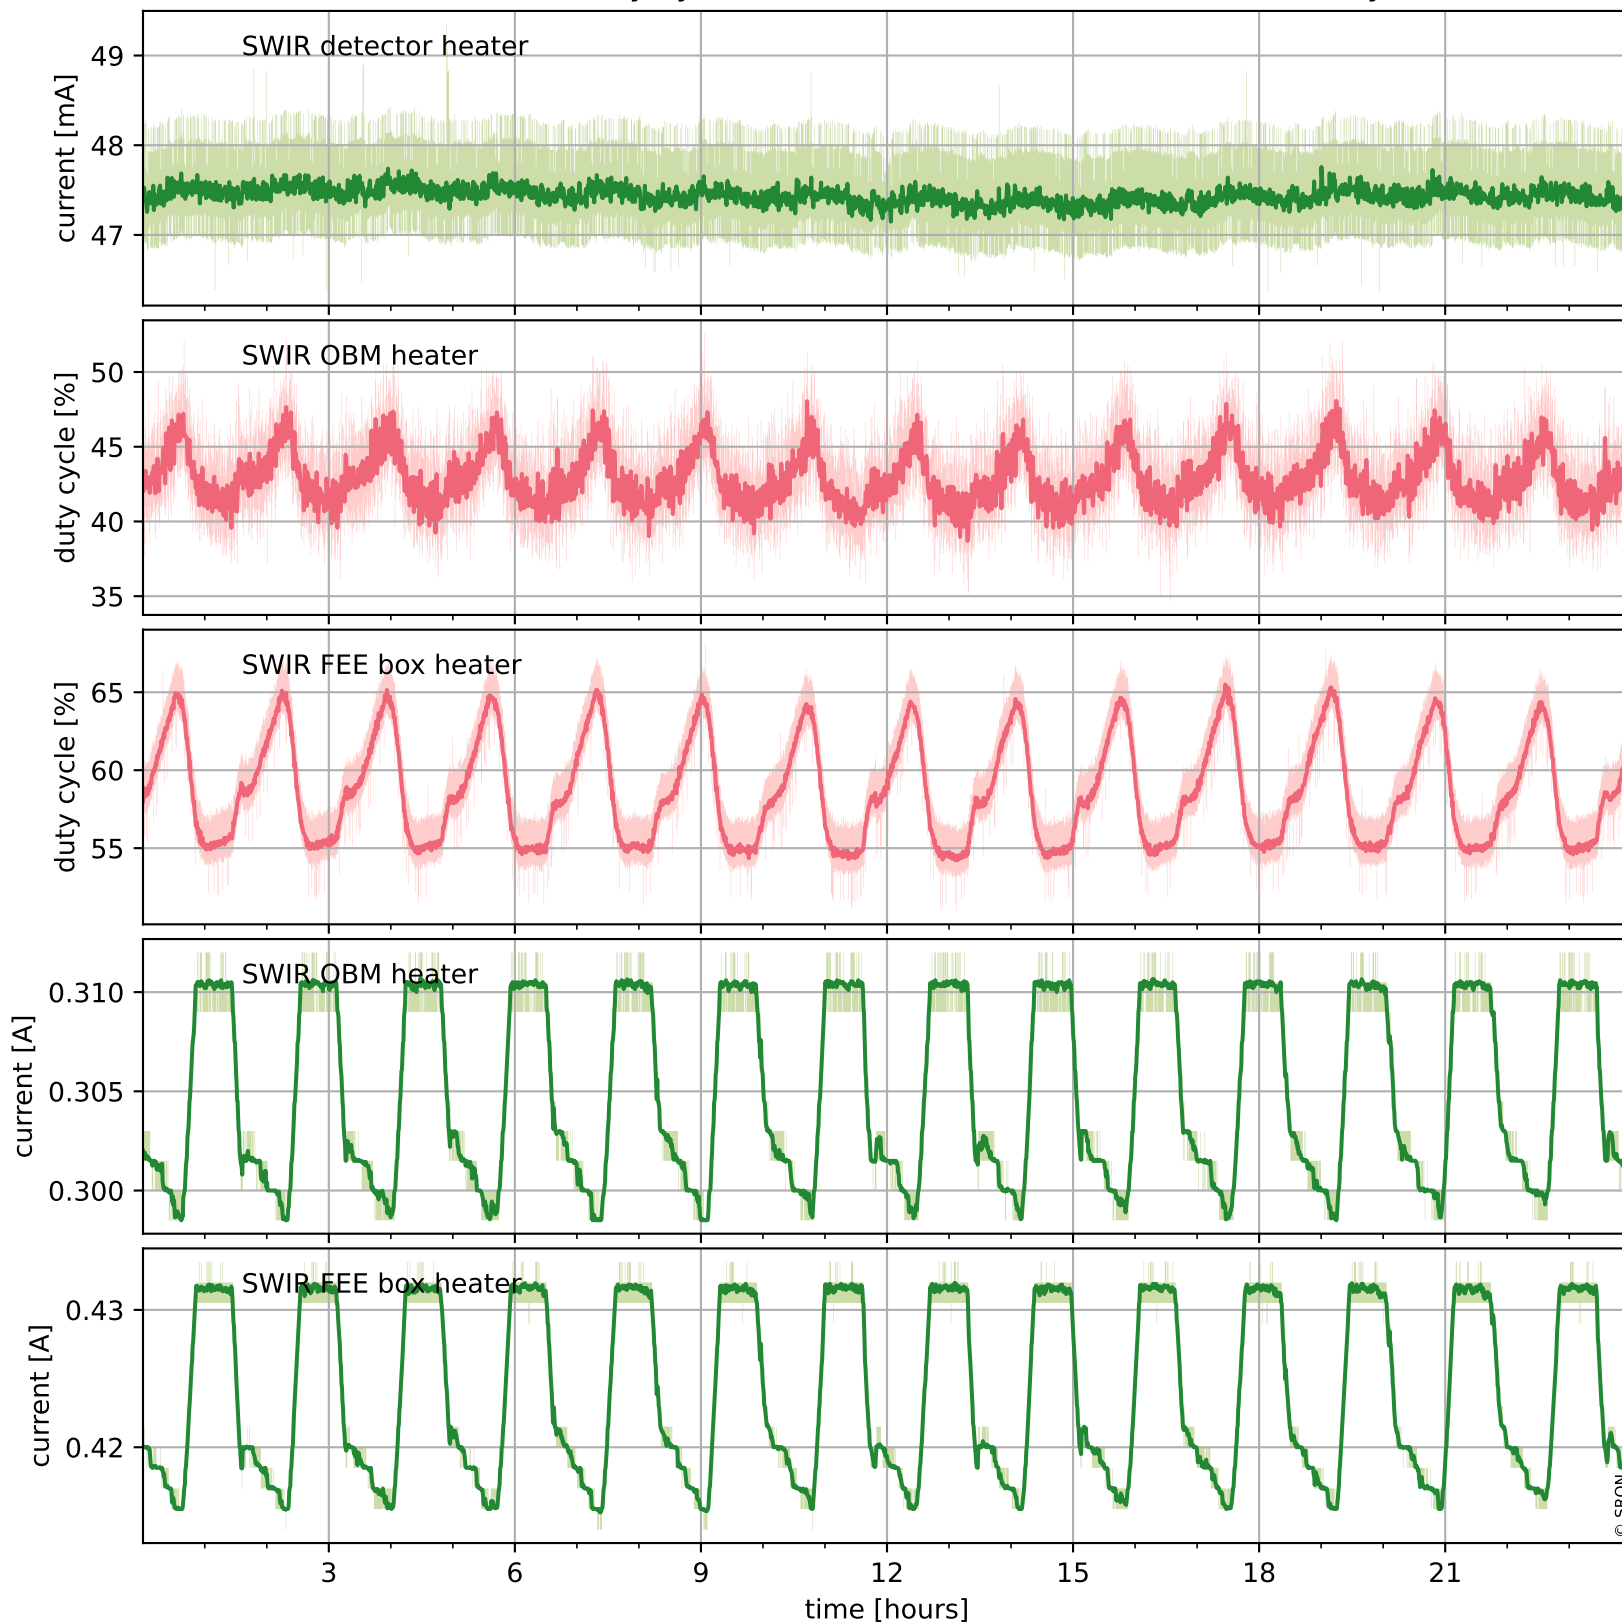

Tropomi SWIR housekeeping data

orbits : [20297, 20311]
coverage : 2021-09-13 / 2021-09-14
created : 2023-08-21T09:17:32

Current and duty cycle of 3 heaters relevant for SWIR (one day)