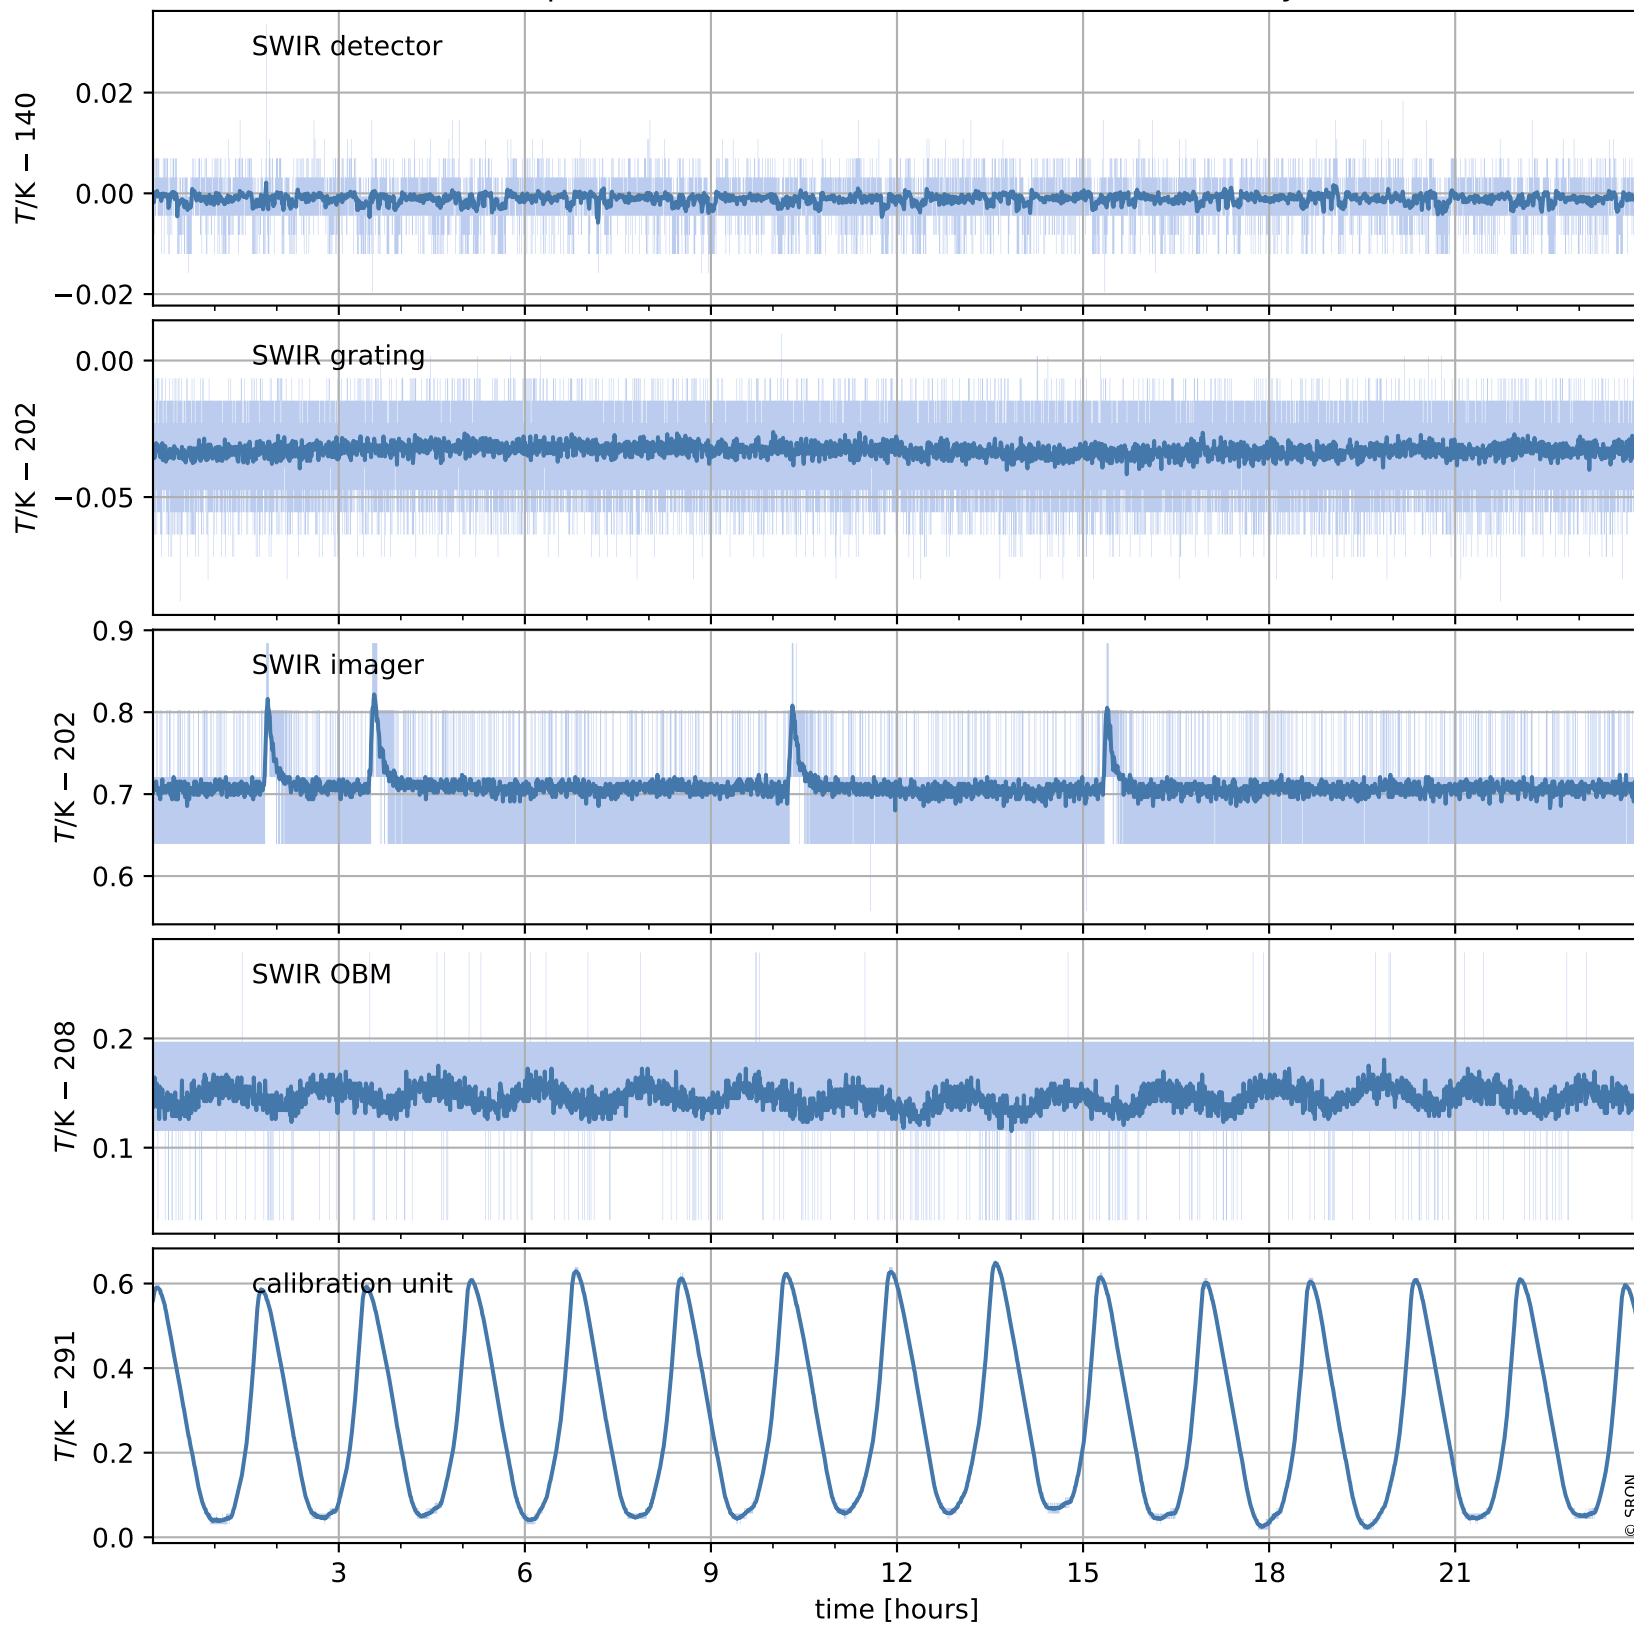

# Tropomi SWIR housekeeping data

orbits : [20297, 20311]  
coverage : 2021-09-13 / 2021-09-14  
created : 2023-08-21T09:17:32

## Temperature of sensors relevant for SWIR (one day)

## Temperature of sensors relevant for SWIR (last month)