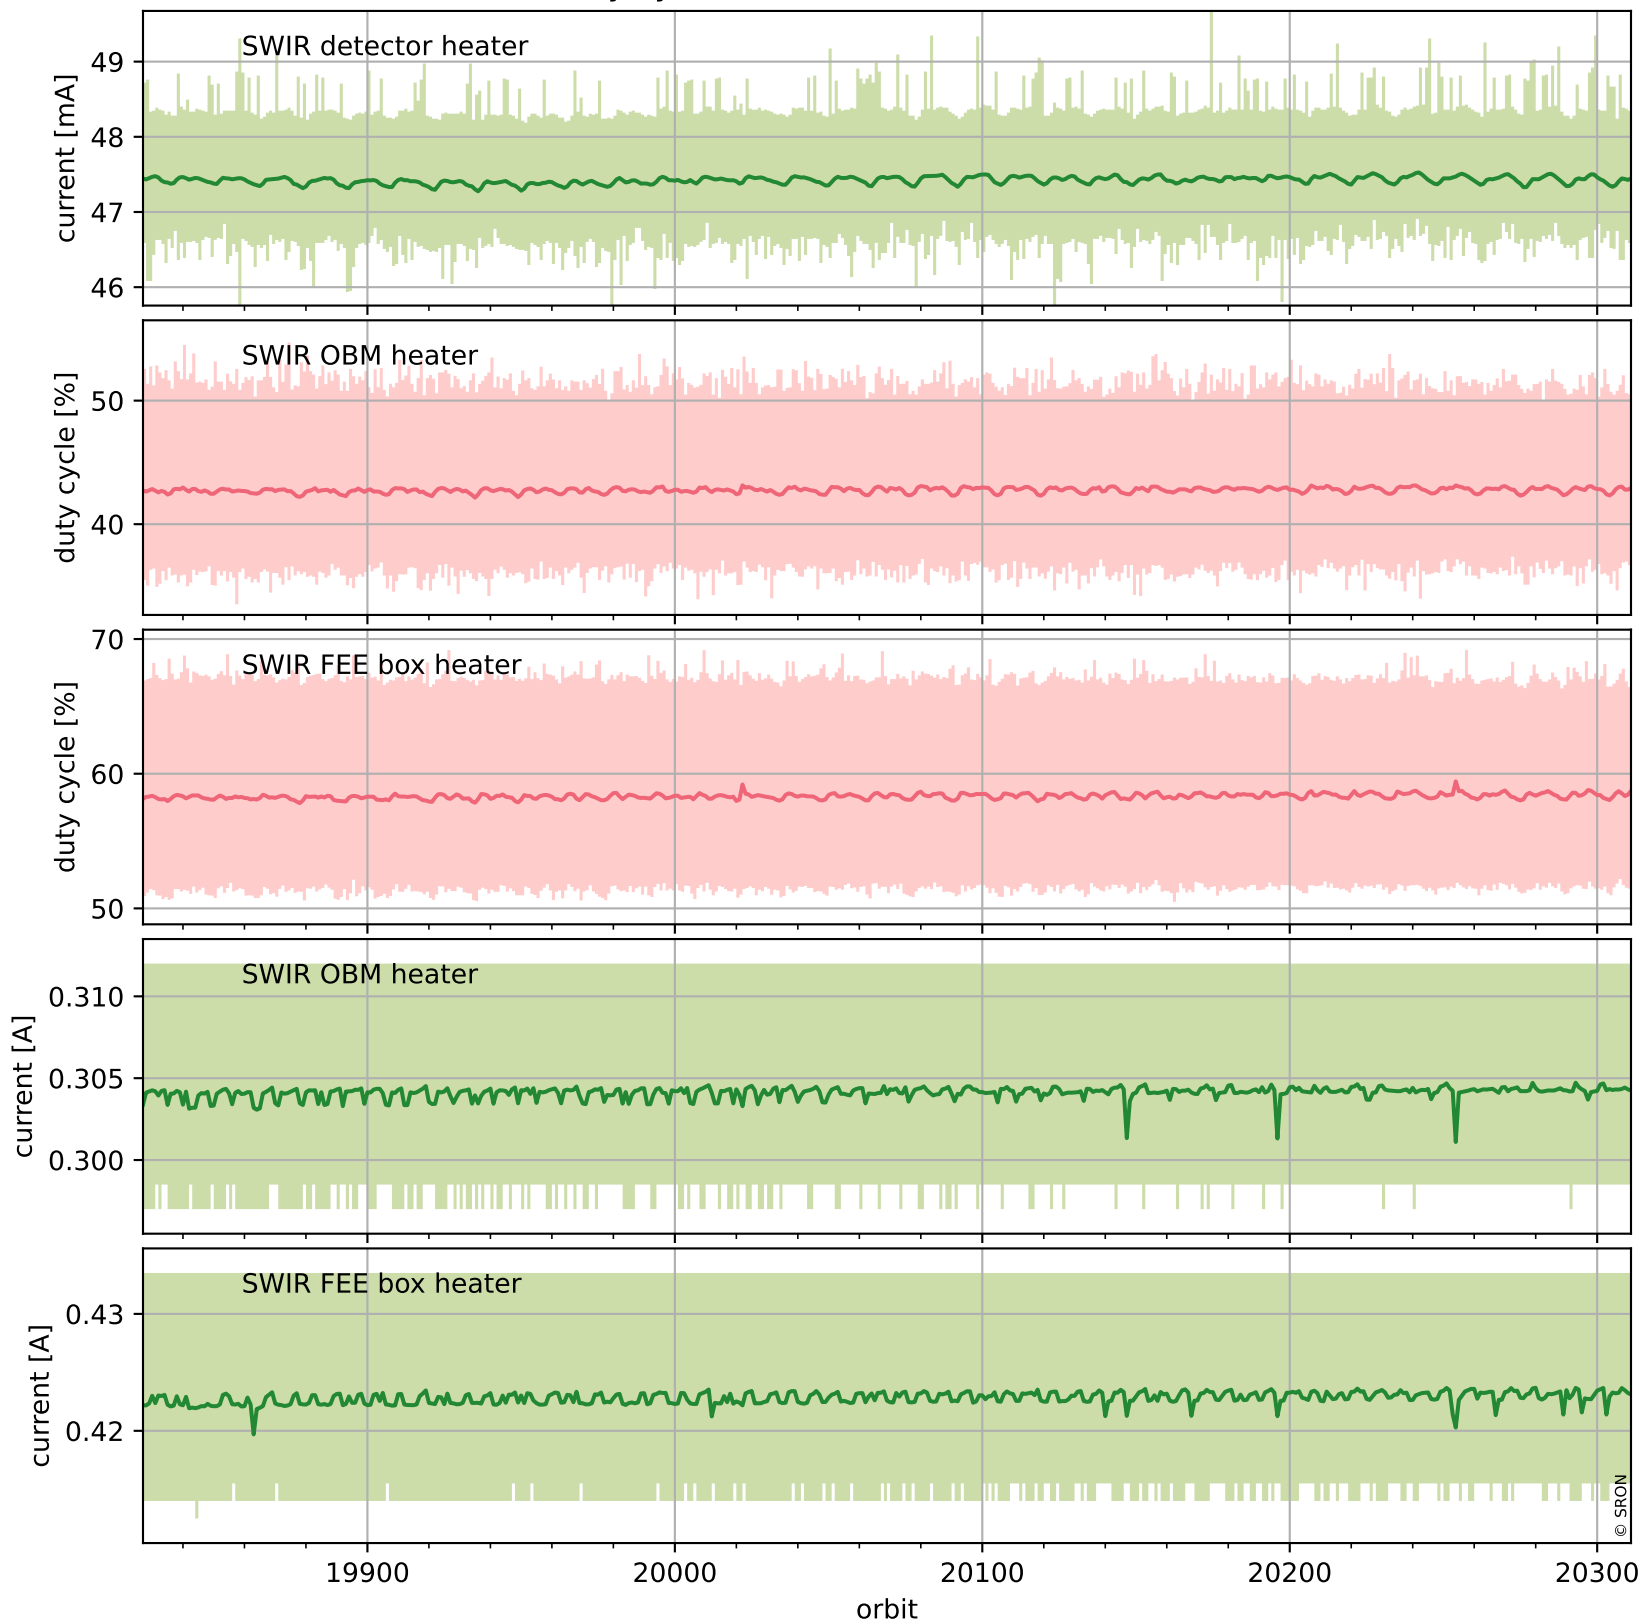

Tropomi SWIR housekeeping data

orbits : [19827, 20311]
coverage : 2021-08-10 / 2021-09-14
created : 2023-08-21T09:17:33

Current and duty cycle of 3 heaters relevant for SWIR (last month)