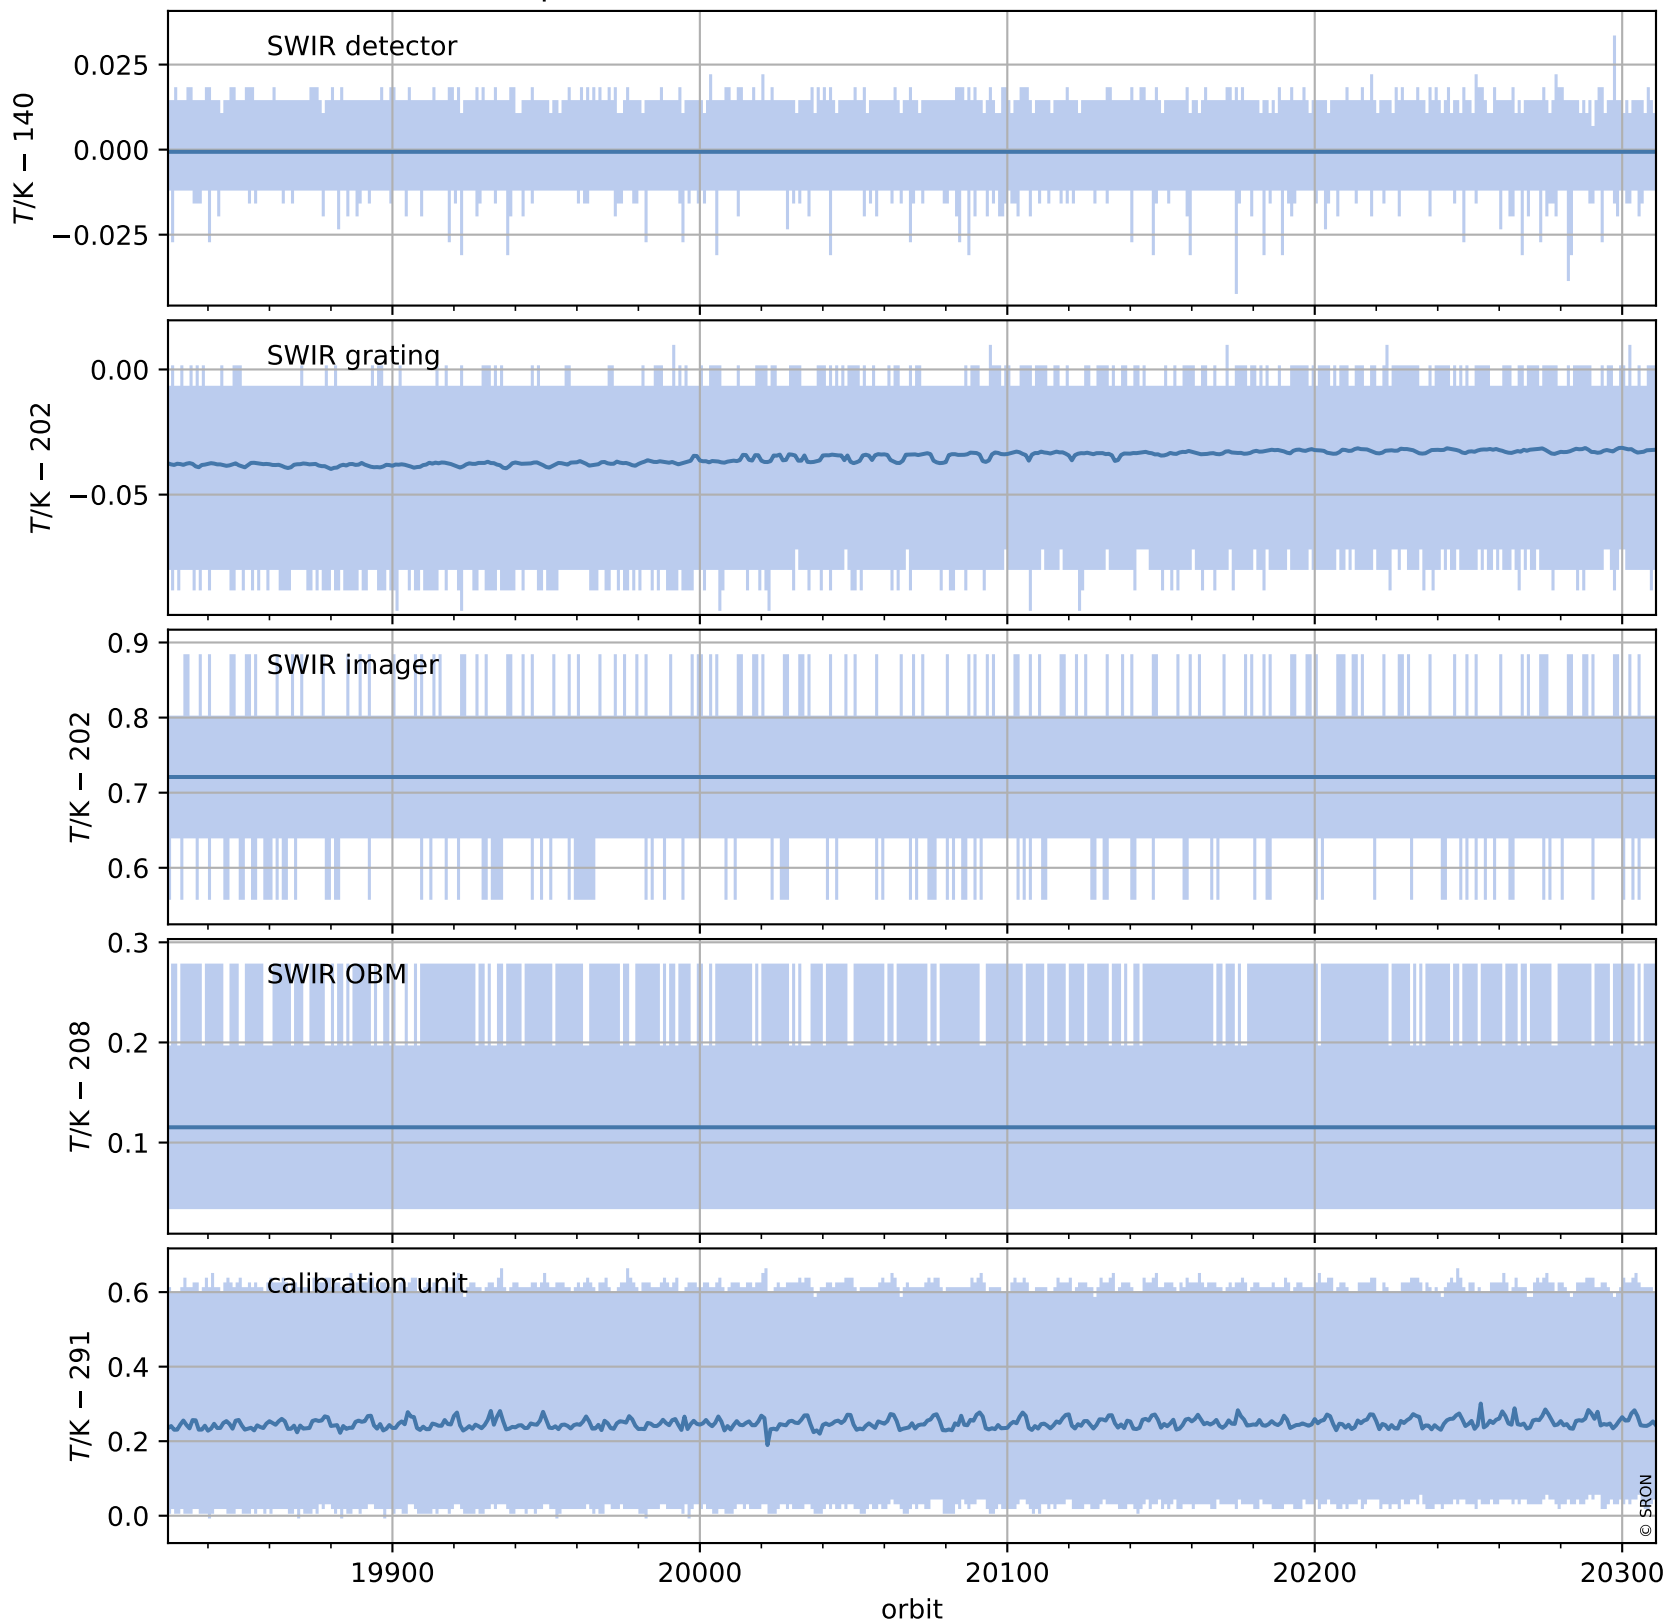

# Tropomi SWIR housekeeping data

orbits : [20297, 20311]  
coverage : 2021-09-13 / 2021-09-14  
created : 2023-08-21T09:17:32

## Temperature of sensors relevant for SWIR (one day)

# Tropomi SWIR housekeeping data

orbits : [19827, 20311]  
coverage : 2021-08-10 / 2021-09-14  
created : 2023-08-21T09:17:32

## Temperature of sensors relevant for SWIR (last month)