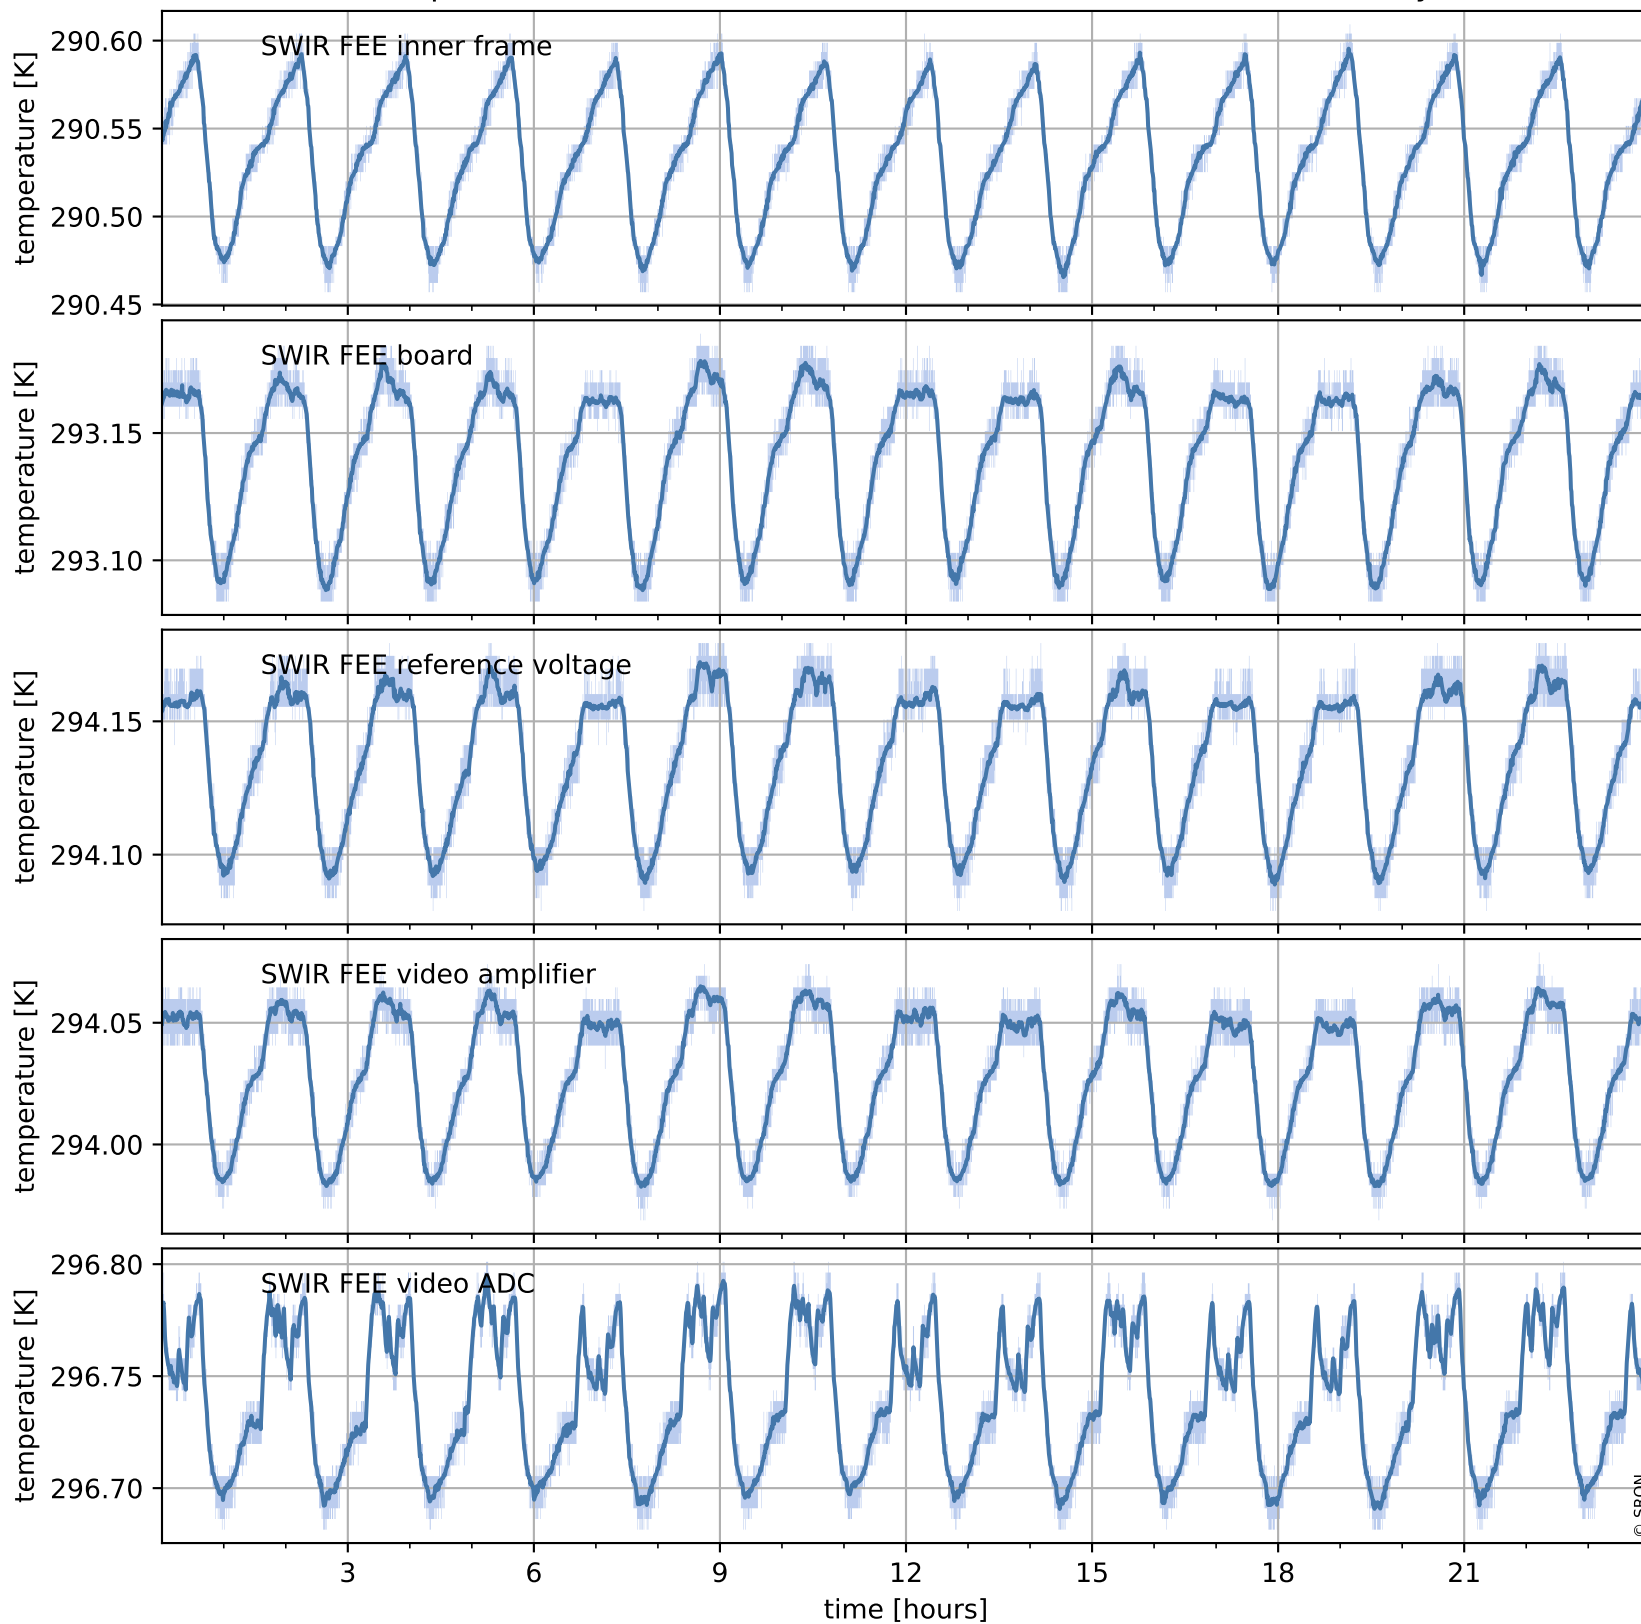

Tropomi SWIR housekeeping data

orbits : [20297, 20311]
coverage : 2021-09-13 / 2021-09-14
created : 2023-08-21T09:17:33

Temperature of sensors at the SWIR front-end electronics (one day)