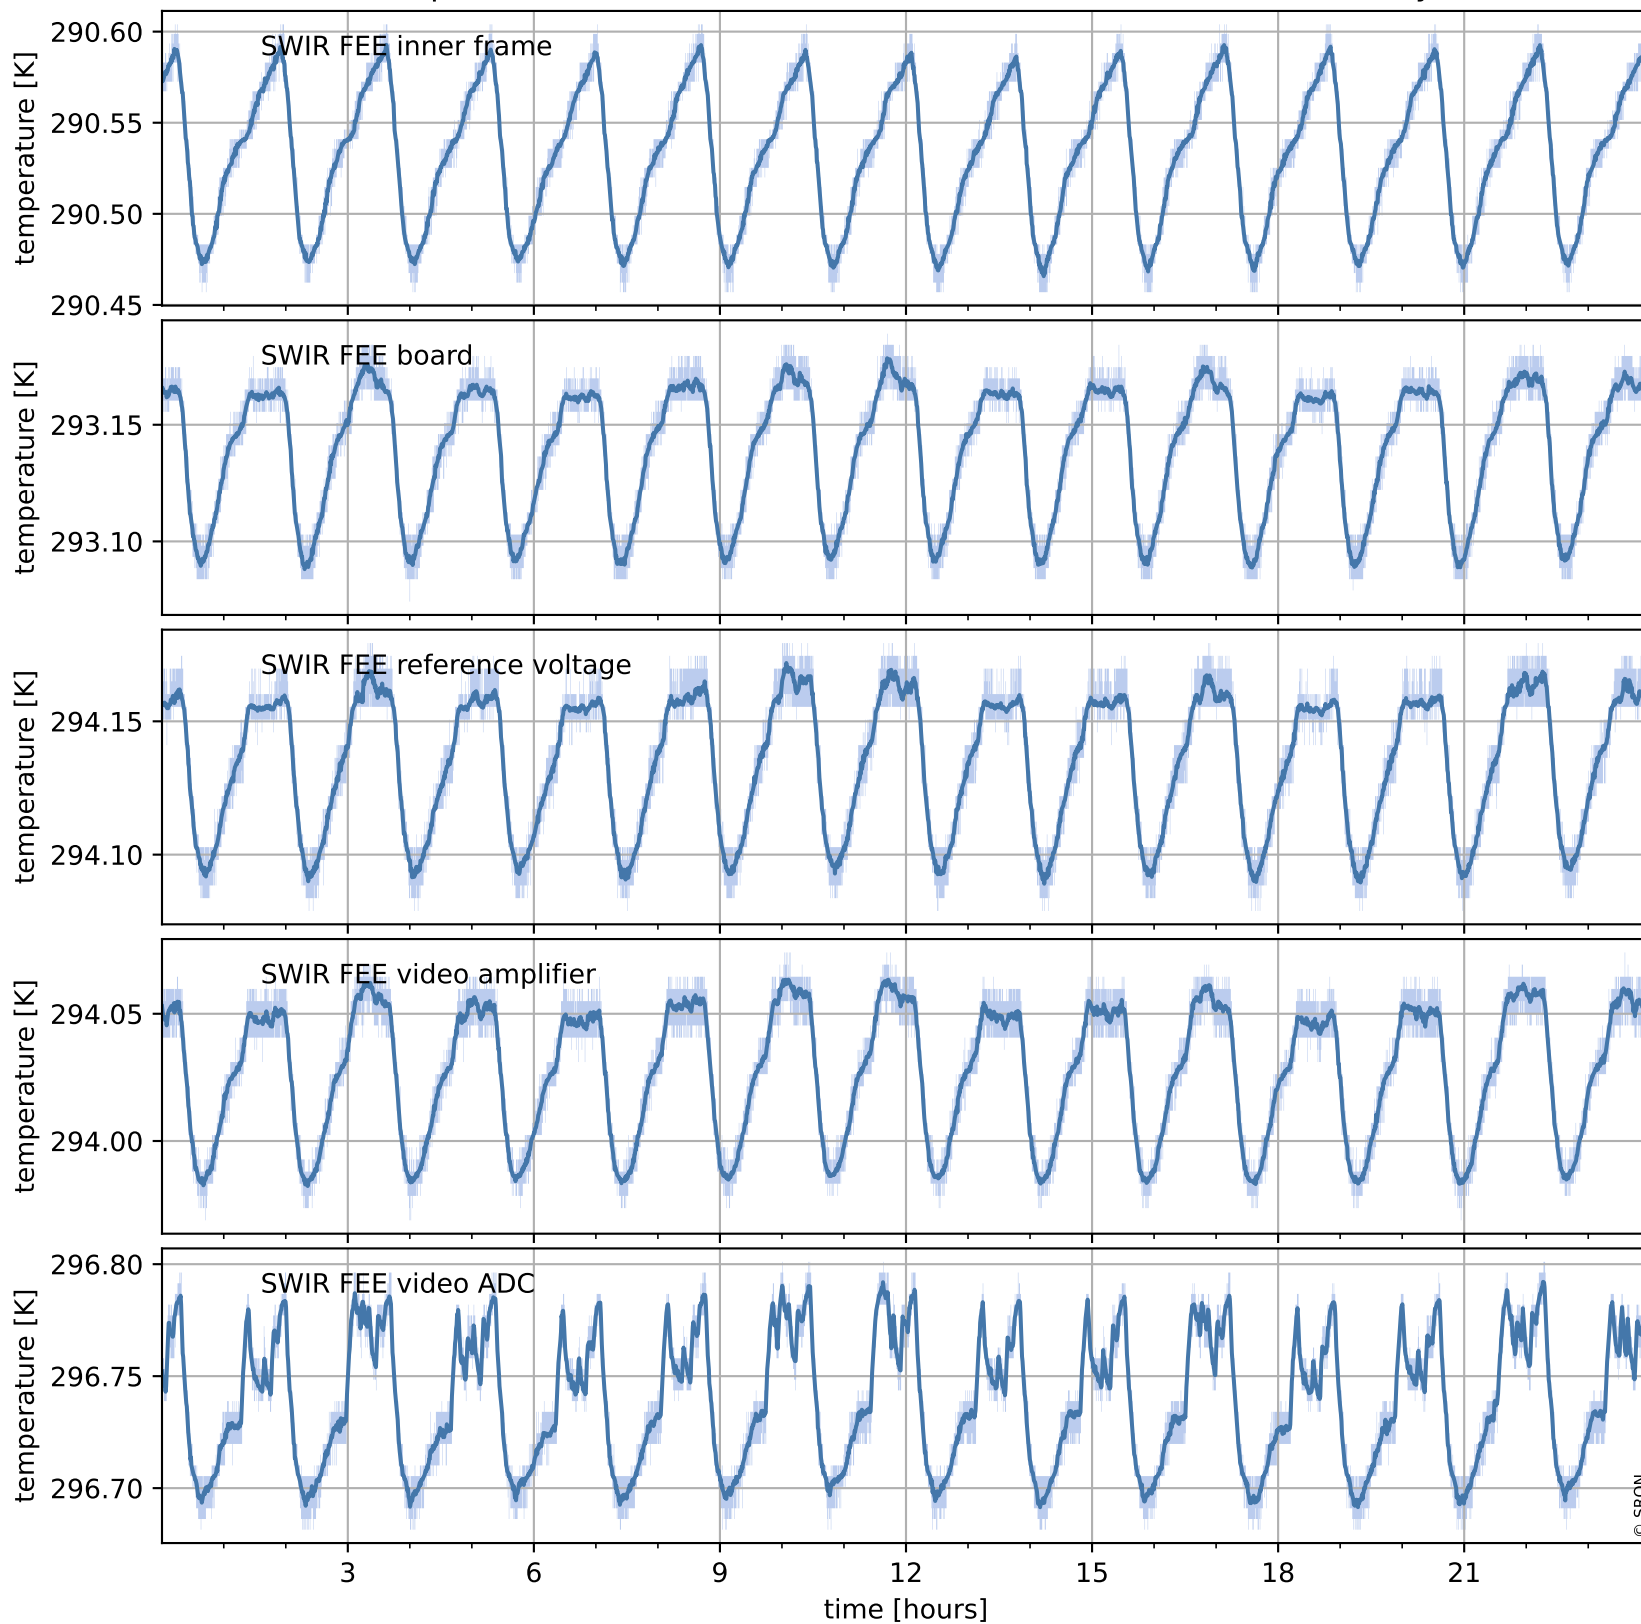

Tropomi SWIR housekeeping data

orbits : [20312, 20325]
coverage : 2021-09-14 / 2021-09-15
created : 2023-08-21T09:17:36

Temperature of sensors at the SWIR front-end electronics (one day)