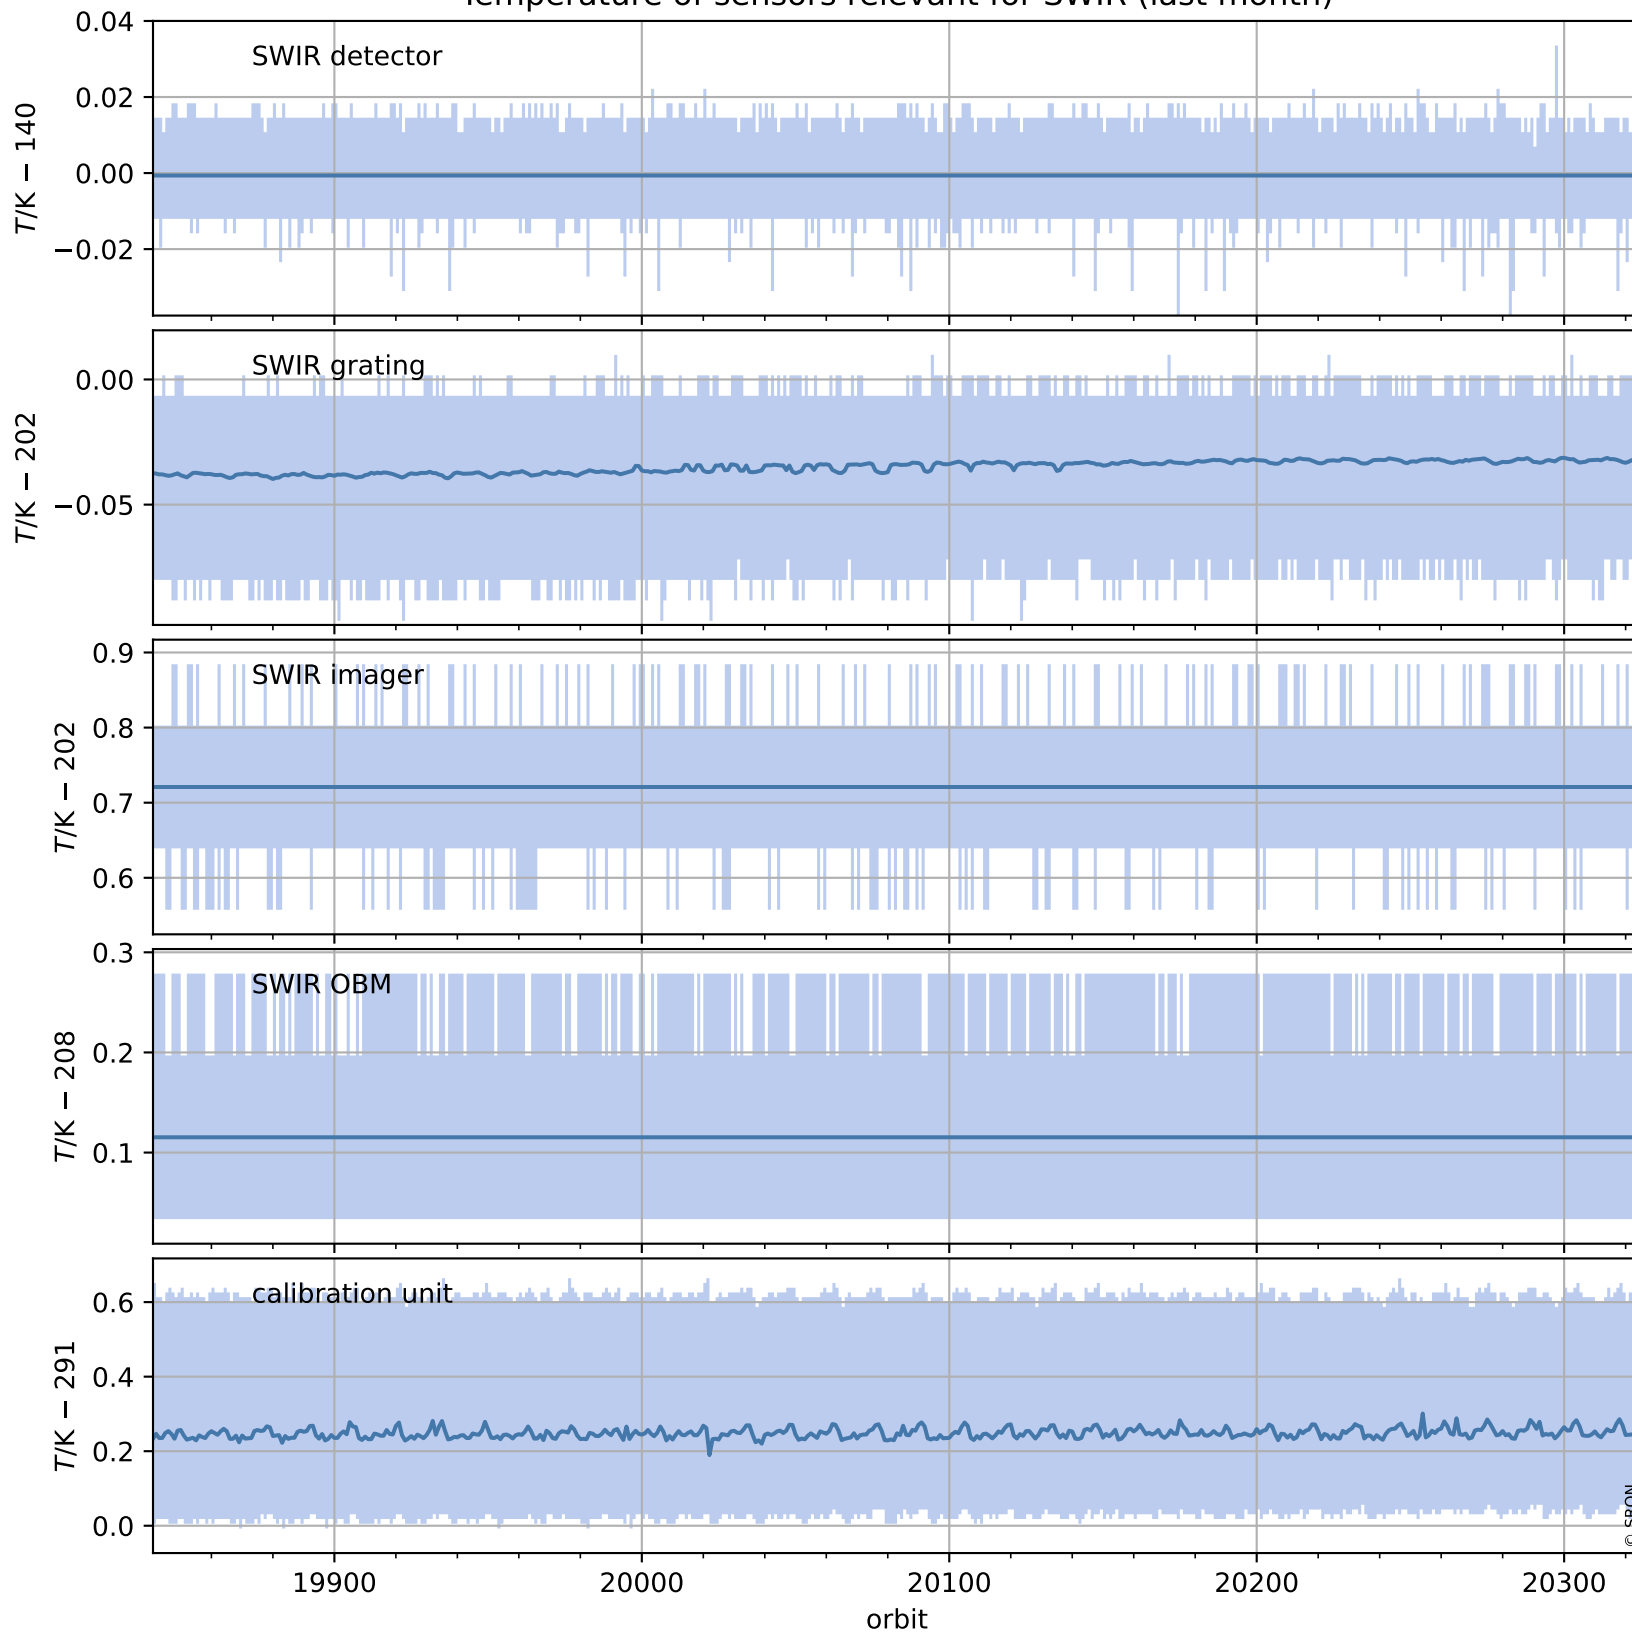

# Tropomi SWIR housekeeping data

orbits : [20312, 20325]  
coverage : 2021-09-14 / 2021-09-15  
created : 2023-08-21T09:17:34

## Temperature of sensors relevant for SWIR (one day)

# Tropomi SWIR housekeeping data

orbits : [19841, 20325]  
coverage : 2021-08-11 / 2021-09-15  
created : 2023-08-21T09:17:34

## Temperature of sensors relevant for SWIR (last month)