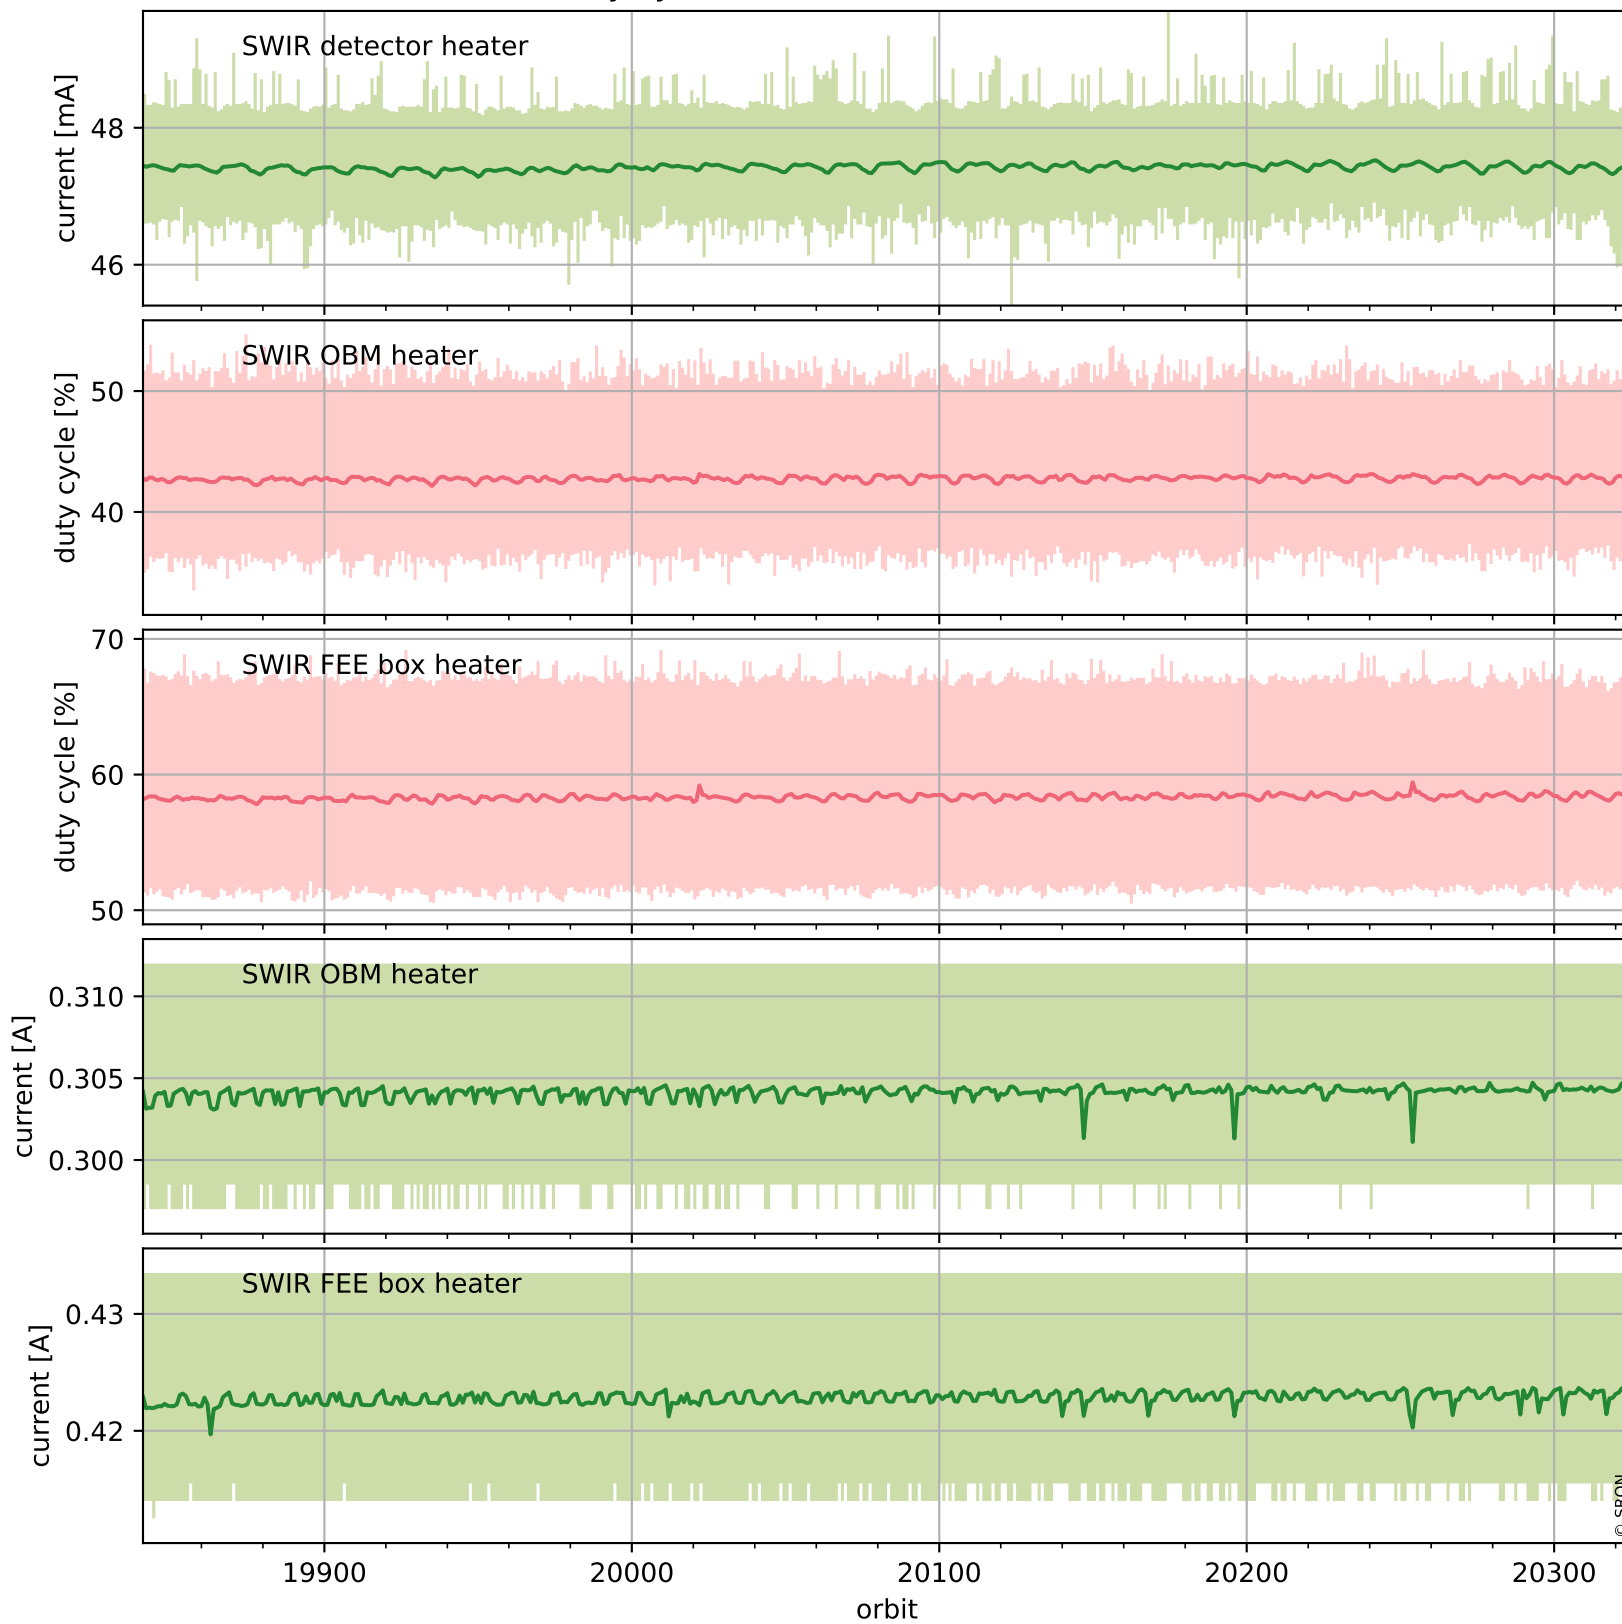

Tropomi SWIR housekeeping data

orbits : [19841, 20325]
coverage : 2021-08-11 / 2021-09-15
created : 2023-08-21T09:17:35

Current and duty cycle of 3 heaters relevant for SWIR (last month)