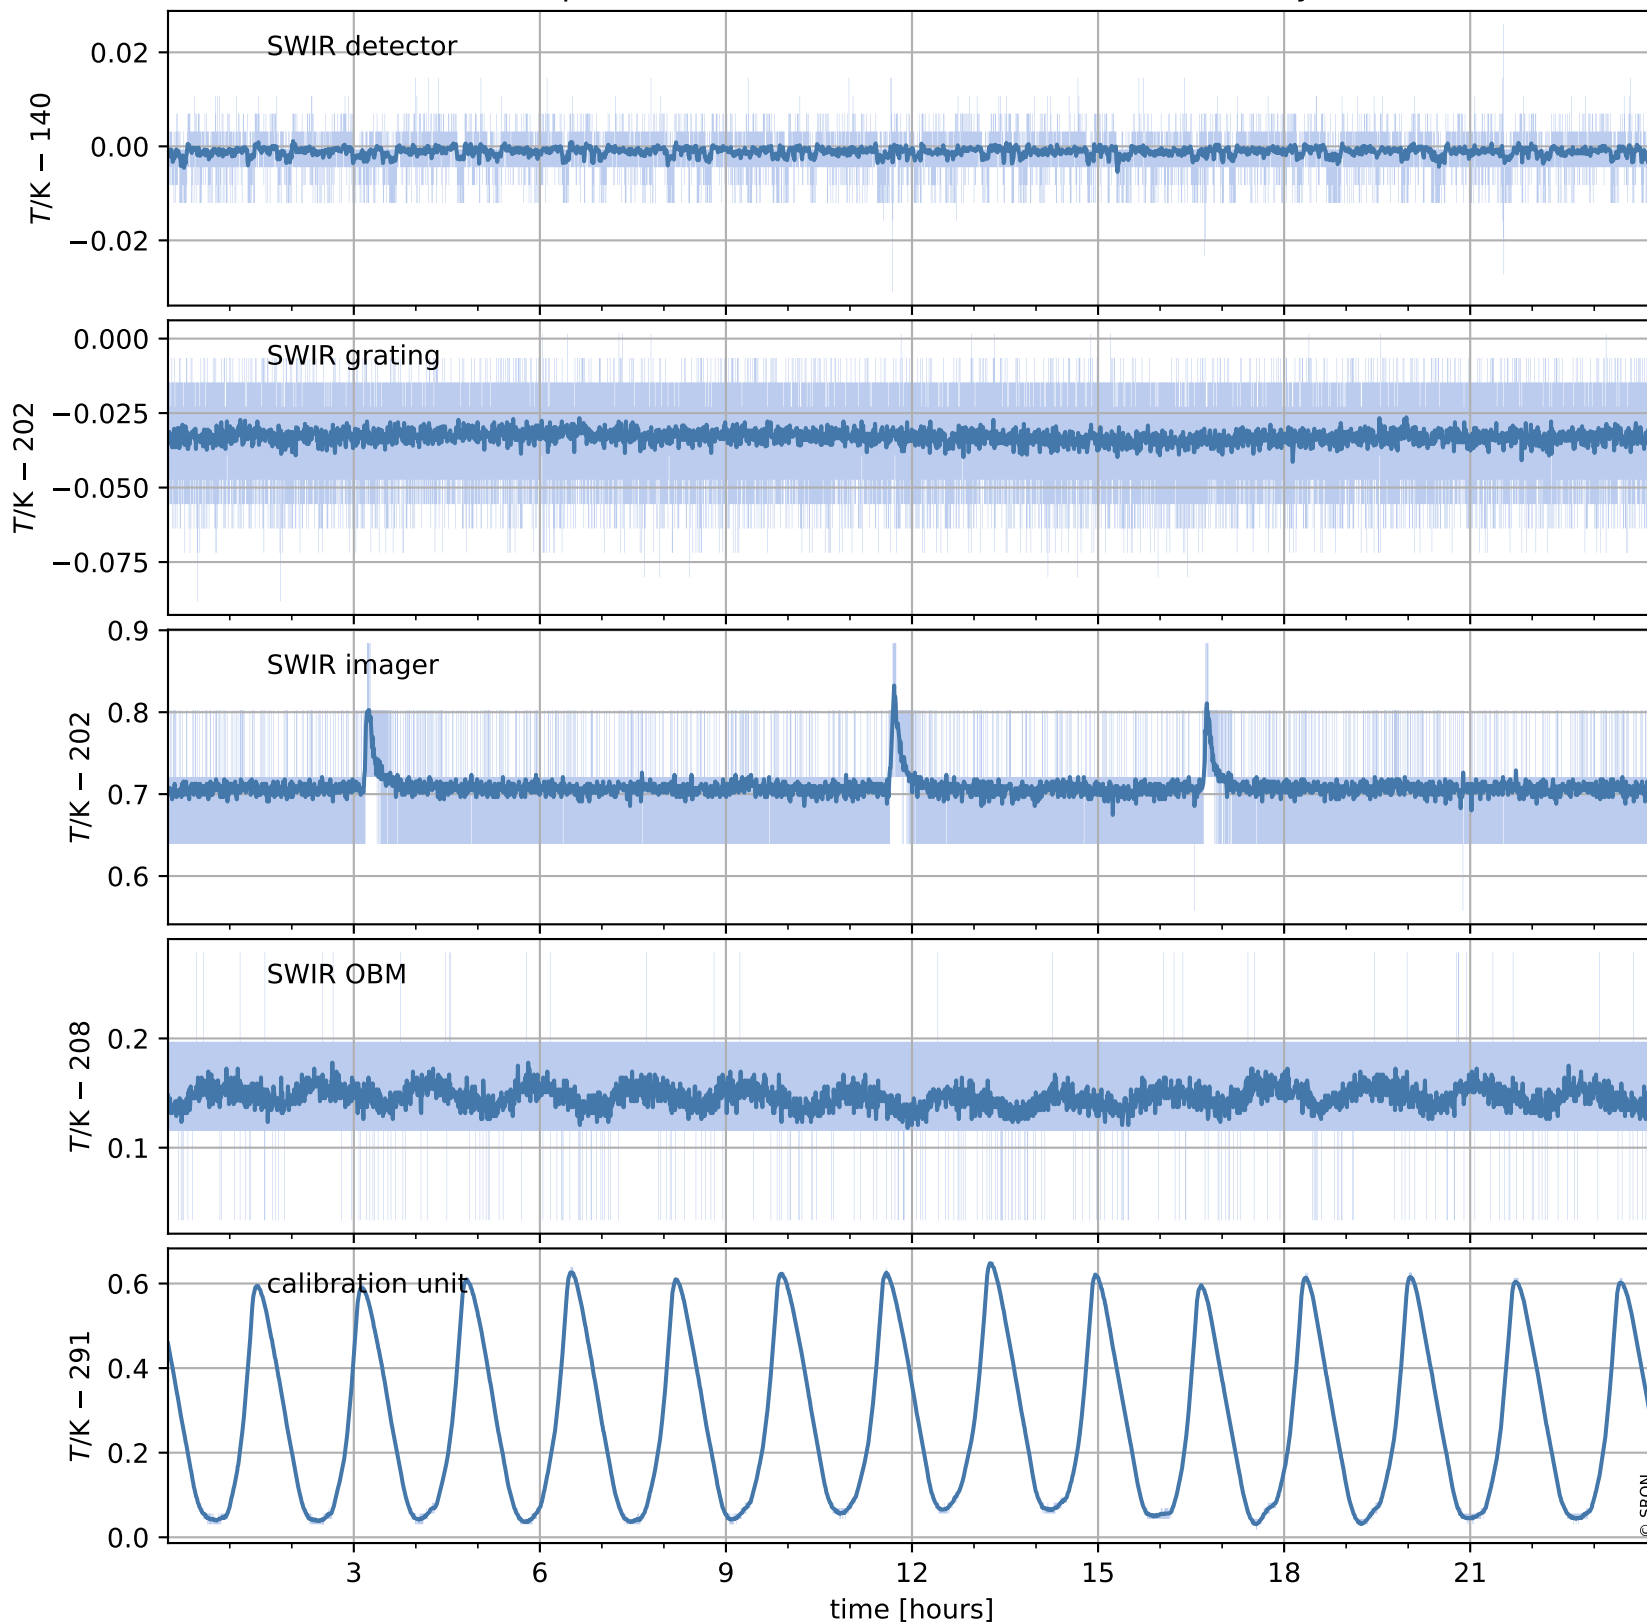

# Tropomi SWIR housekeeping data

orbits : [20312, 20325]  
coverage : 2021-09-14 / 2021-09-15  
created : 2023-08-21T09:17:34

## Temperature of sensors relevant for SWIR (one day)

## Temperature of sensors relevant for SWIR (last month)