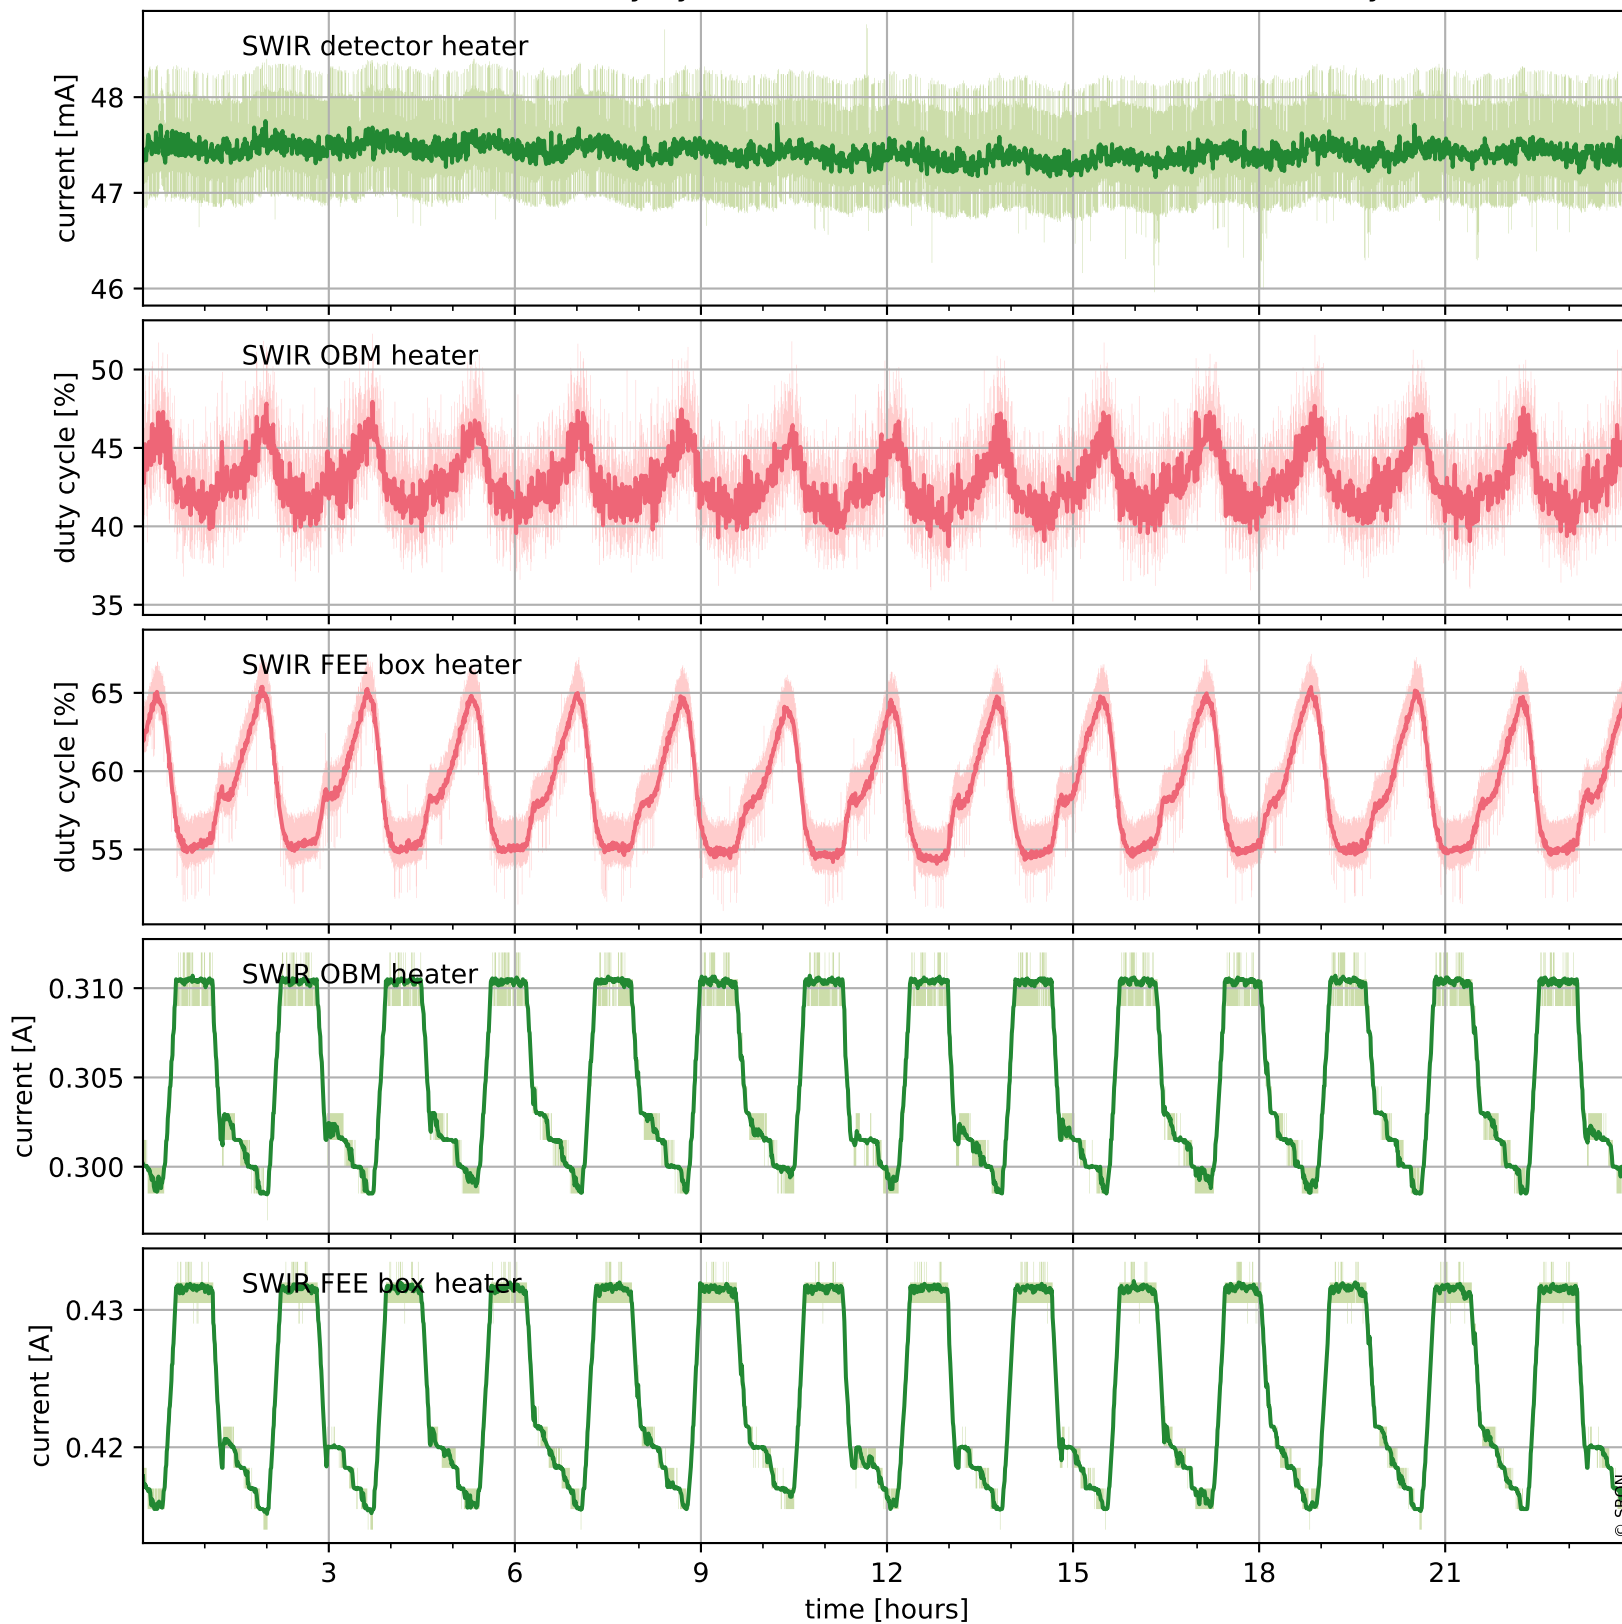

Tropomi SWIR housekeeping data

orbits : [20312, 20325]
coverage : 2021-09-14 / 2021-09-15
created : 2023-08-21T09:17:35

Current and duty cycle of 3 heaters relevant for SWIR (one day)