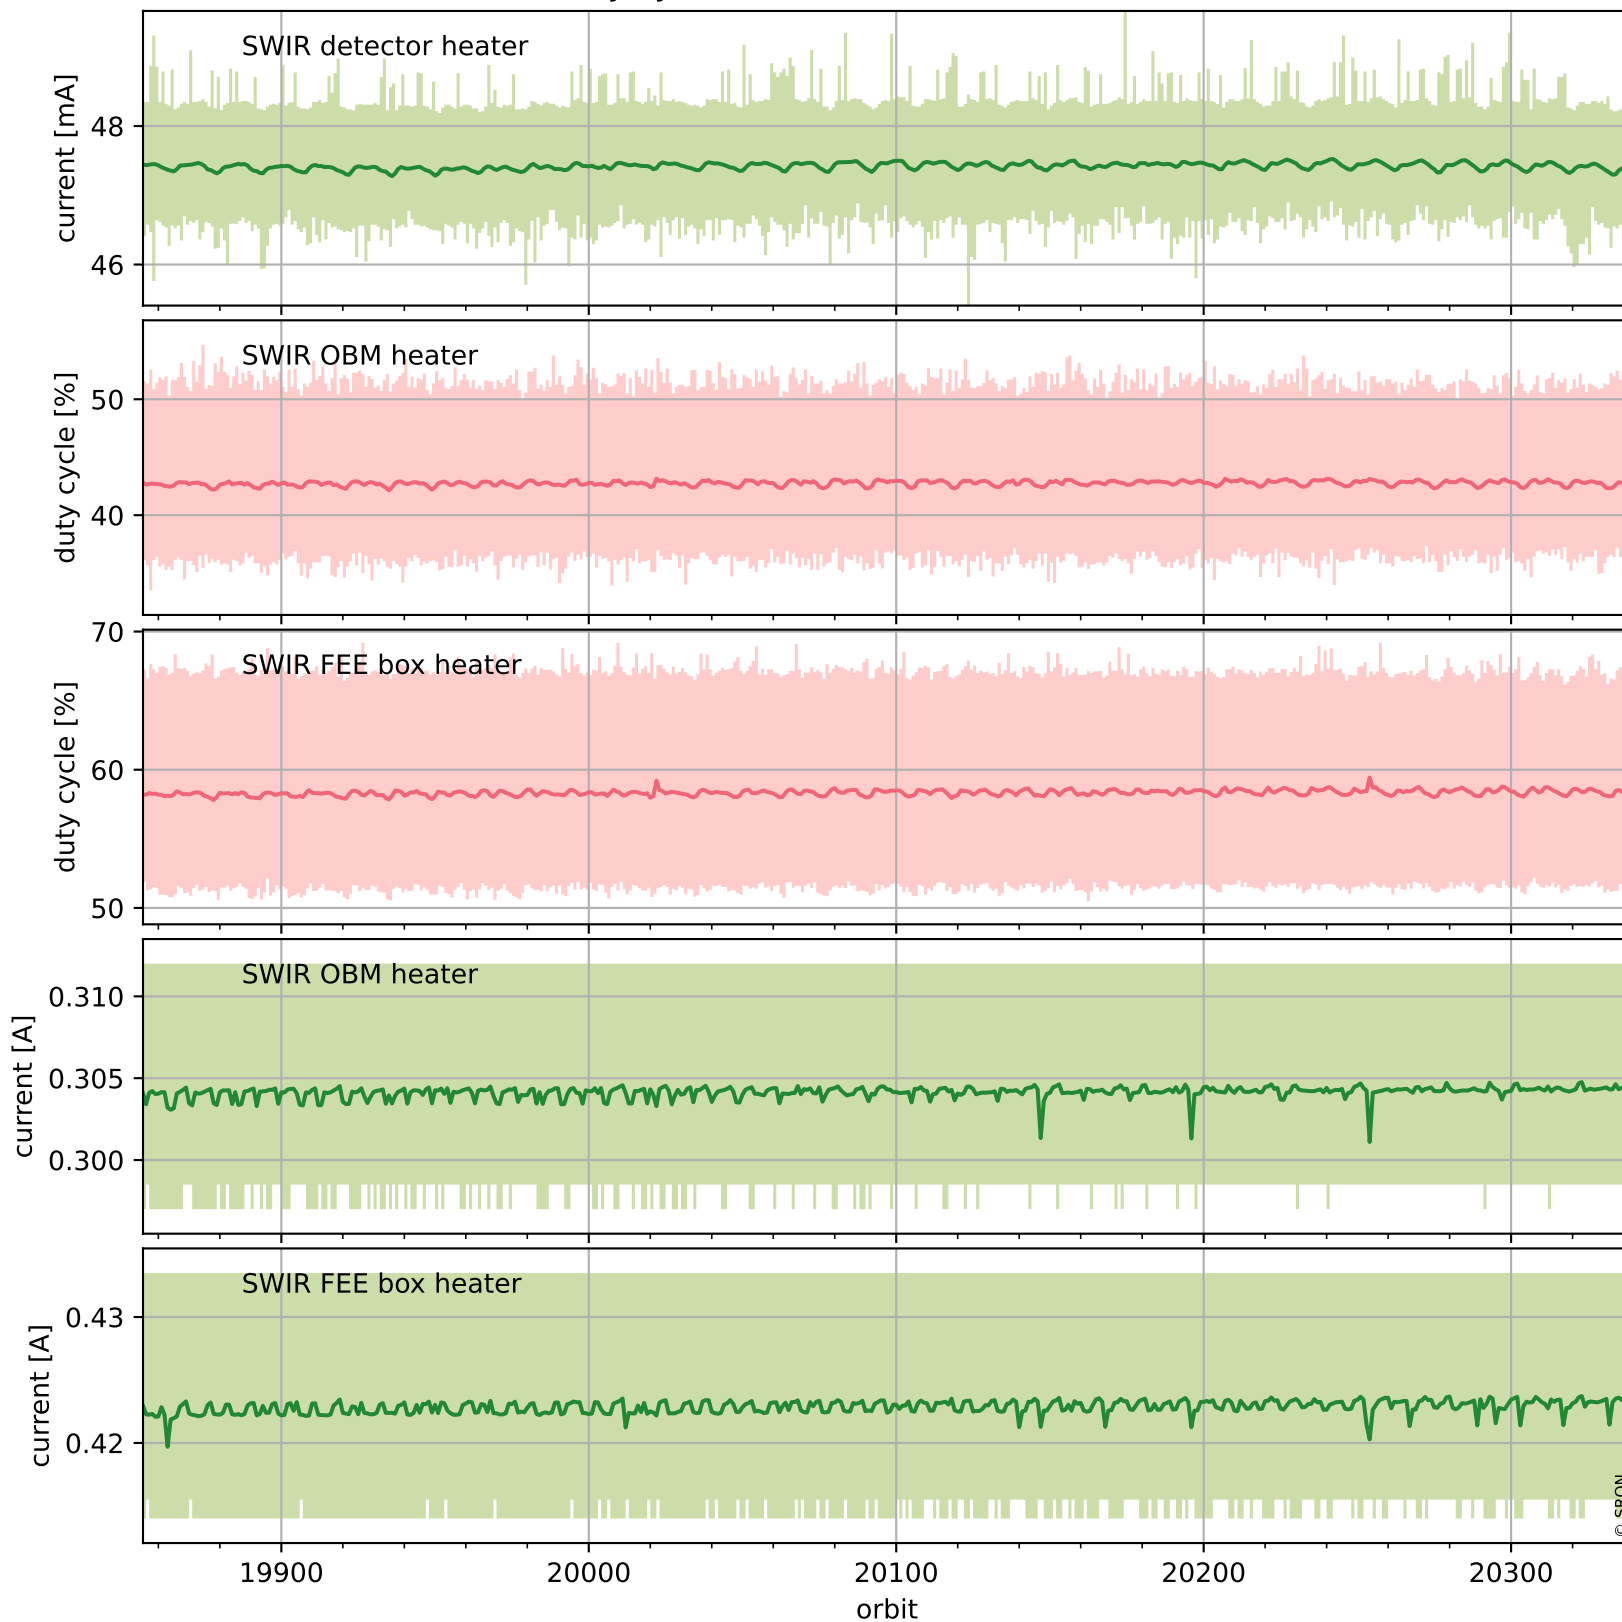

Tropomi SWIR housekeeping data

orbits : [20326, 20339]
coverage : 2021-09-15 / 2021-09-16
created : 2023-08-21T09:17:36

Temperature of sensors relevant for SWIR (one day)

Tropomi SWIR housekeeping data

orbits : [19855, 20339]
coverage : 2021-08-12 / 2021-09-16
created : 2023-08-21T09:17:37

Temperature of sensors relevant for SWIR (last month)

Tropomi SWIR housekeeping data

orbits : [20326, 20339]
coverage : 2021-09-15 / 2021-09-16
created : 2023-08-21T09:17:37

Current and duty cycle of 3 heaters relevant for SWIR (one day)

Tropomi SWIR housekeeping data

orbits : [19855, 20339]
coverage : 2021-08-12 / 2021-09-16
created : 2023-08-21T09:17:37

Current and duty cycle of 3 heaters relevant for SWIR (last month)

Tropomi SWIR housekeeping data

orbits : [20326, 20339]
coverage : 2021-09-15 / 2021-09-16
created : 2023-08-21T09:17:38

Temperature of sensors at the SWIR front-end electronics (one day)

Tropomi SWIR housekeeping data

orbits : [19855, 20339]
coverage : 2021-08-12 / 2021-09-16
created : 2023-08-21T09:17:38