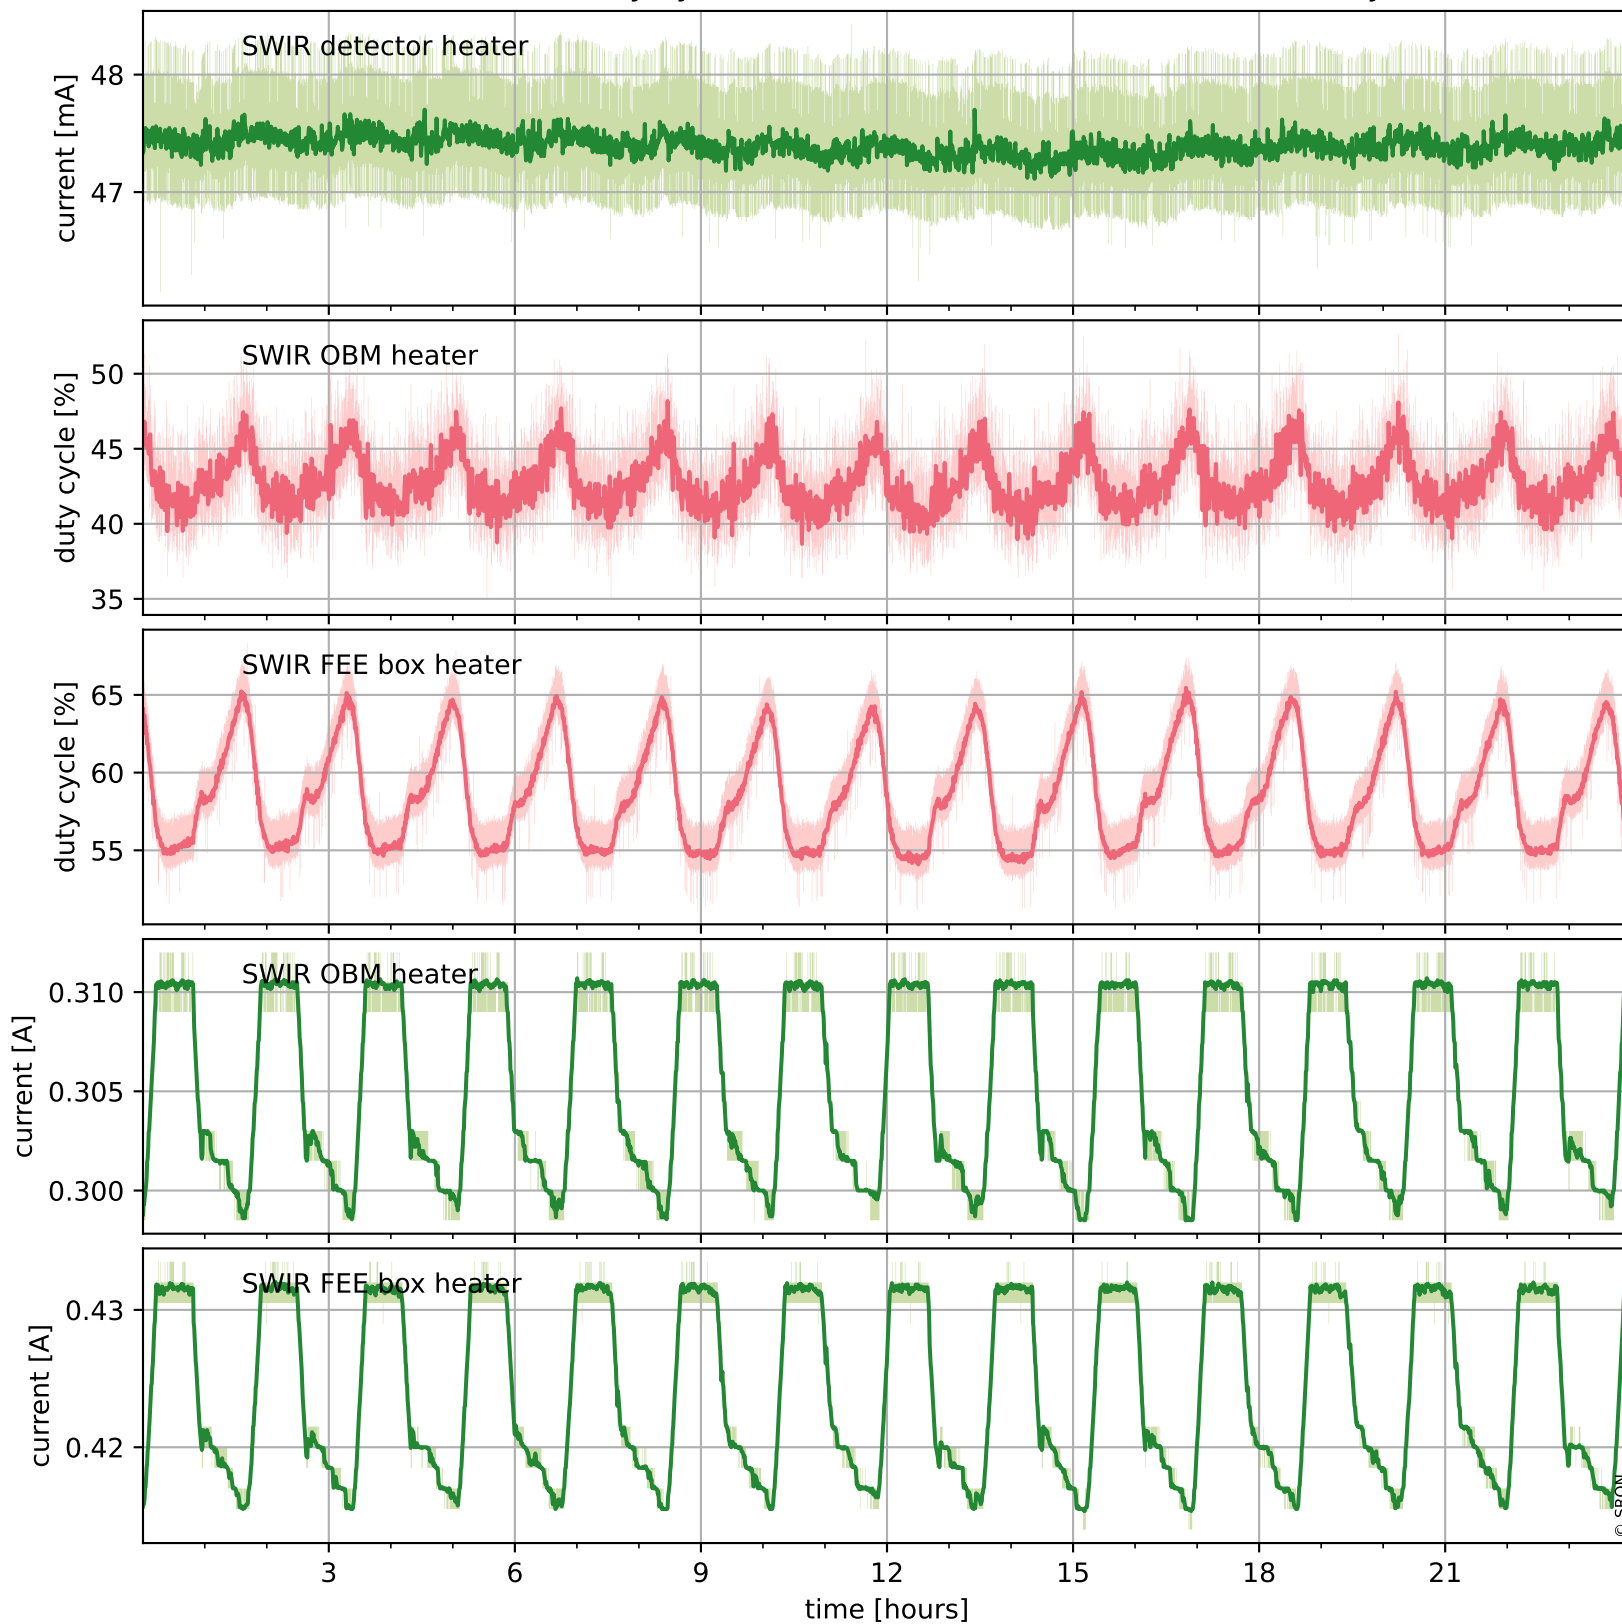

Tropomi SWIR housekeeping data

orbits : [20326, 20339]
coverage : 2021-09-15 / 2021-09-16
created : 2023-08-21T09:17:36

Temperature of sensors relevant for SWIR (one day)

Tropomi SWIR housekeeping data

orbits : [19855, 20339]
coverage : 2021-08-12 / 2021-09-16
created : 2023-08-21T09:17:37

Temperature of sensors relevant for SWIR (last month)

Tropomi SWIR housekeeping data

orbits : [20326, 20339]
coverage : 2021-09-15 / 2021-09-16
created : 2023-08-21T09:17:37

Current and duty cycle of 3 heaters relevant for SWIR (one day)

Tropomi SWIR housekeeping data

orbits : [19855, 20339]
coverage : 2021-08-12 / 2021-09-16
created : 2023-08-21T09:17:37

Current and duty cycle of 3 heaters relevant for SWIR (last month)

Tropomi SWIR housekeeping data

orbits : [20326, 20339]
coverage : 2021-09-15 / 2021-09-16
created : 2023-08-21T09:17:38

Temperature of sensors at the SWIR front-end electronics (one day)

Tropomi SWIR housekeeping data

orbits : [19855, 20339]
coverage : 2021-08-12 / 2021-09-16
created : 2023-08-21T09:17:38