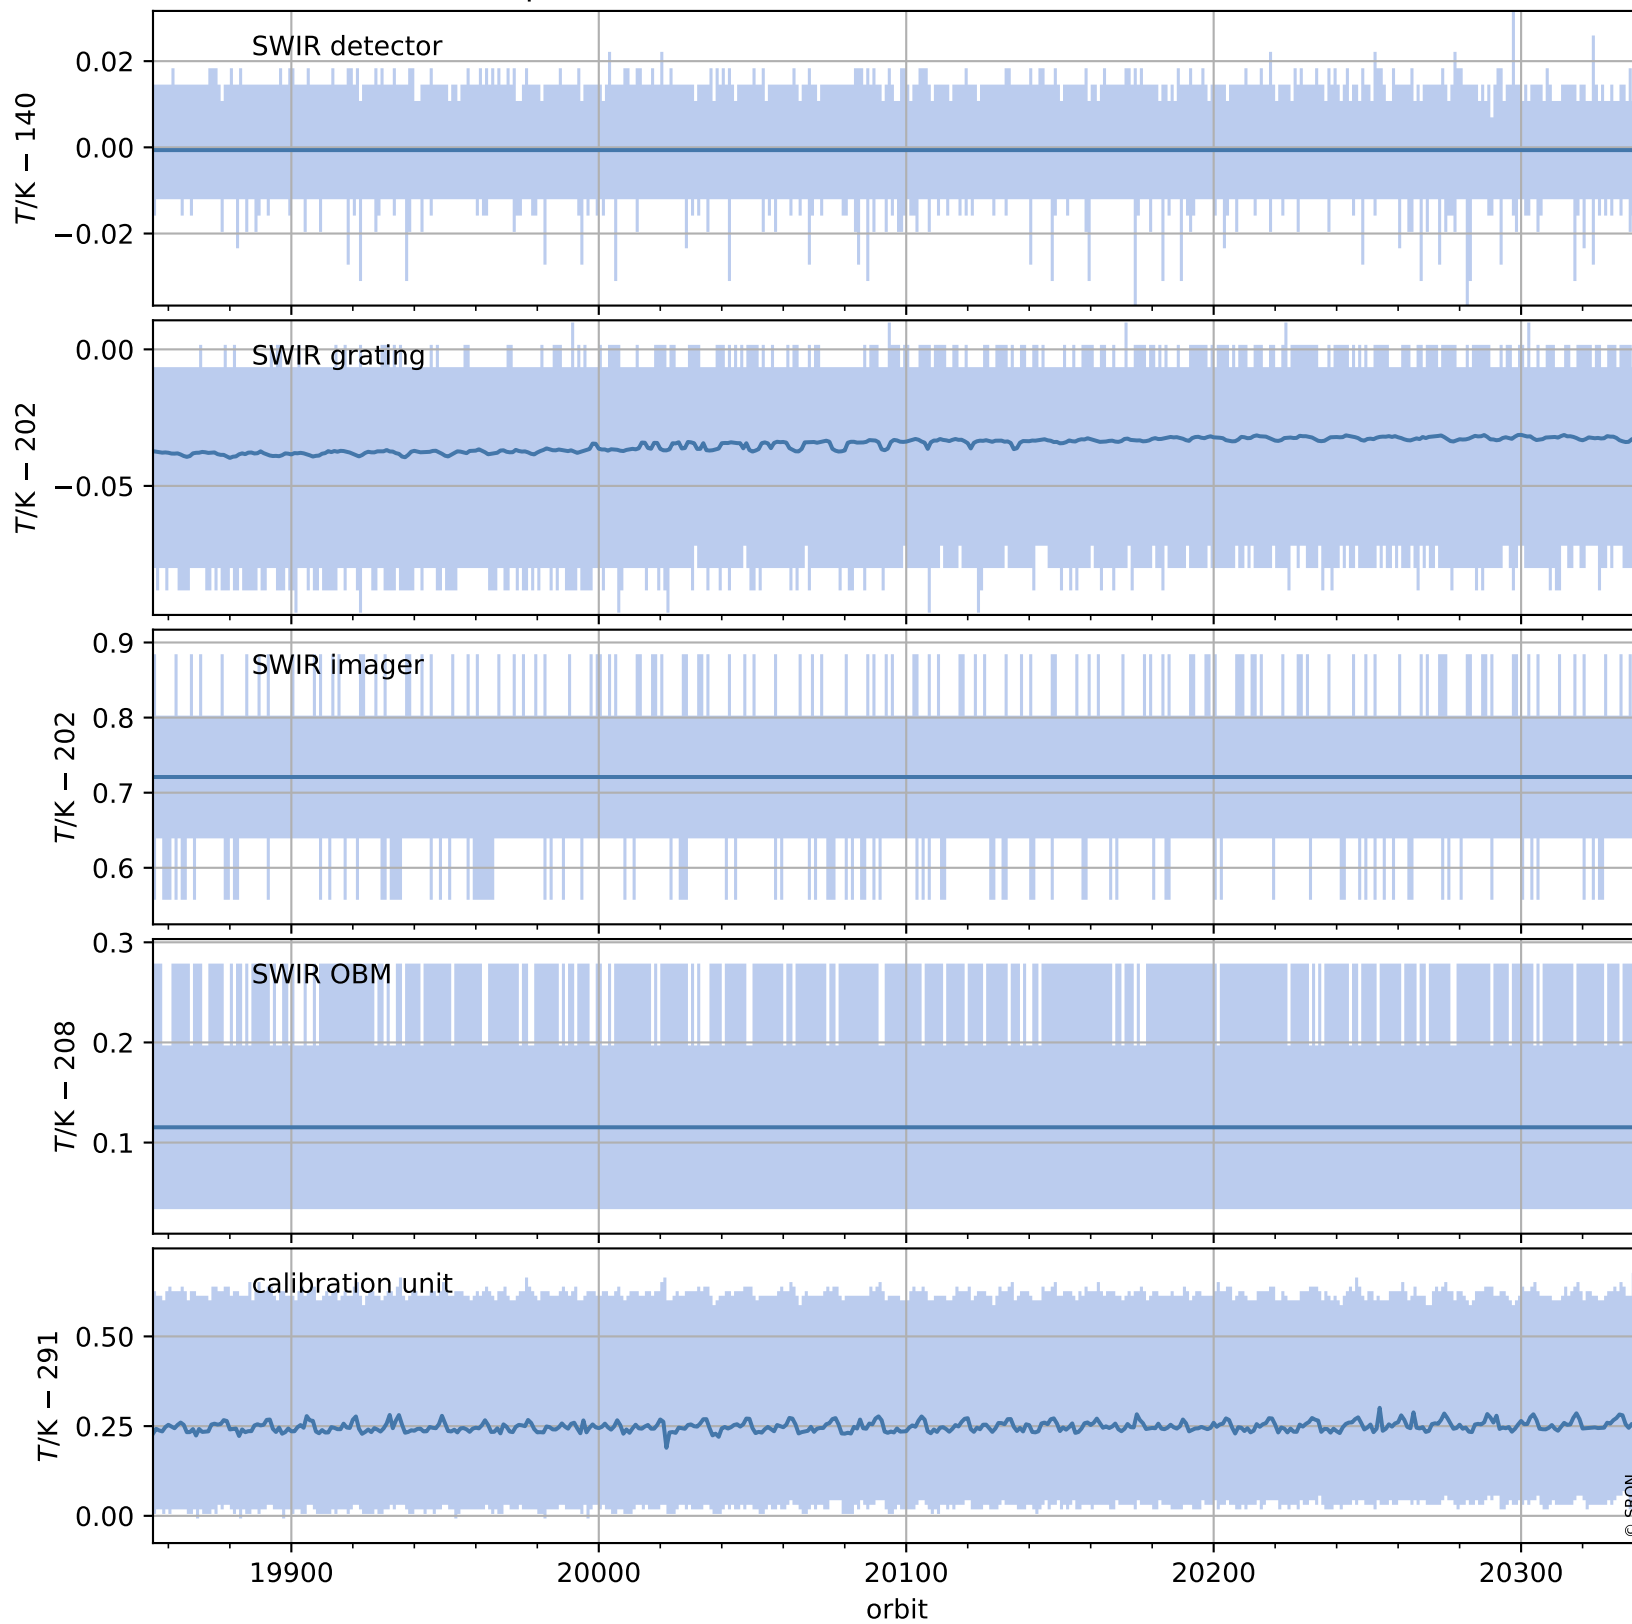

Tropomi SWIR housekeeping data

orbits : [20326, 20339]
coverage : 2021-09-15 / 2021-09-16
created : 2023-08-21T09:17:36

Temperature of sensors relevant for SWIR (one day)

Tropomi SWIR housekeeping data

orbits : [19855, 20339]
coverage : 2021-08-12 / 2021-09-16
created : 2023-08-21T09:17:37

Temperature of sensors relevant for SWIR (last month)

Tropomi SWIR housekeeping data

orbits : [20326, 20339]
coverage : 2021-09-15 / 2021-09-16
created : 2023-08-21T09:17:37

Current and duty cycle of 3 heaters relevant for SWIR (one day)

Tropomi SWIR housekeeping data

orbits : [19855, 20339]
coverage : 2021-08-12 / 2021-09-16
created : 2023-08-21T09:17:37

Current and duty cycle of 3 heaters relevant for SWIR (last month)

Tropomi SWIR housekeeping data

orbits : [20326, 20339]
coverage : 2021-09-15 / 2021-09-16
created : 2023-08-21T09:17:38

Temperature of sensors at the SWIR front-end electronics (one day)

Tropomi SWIR housekeeping data

orbits : [19855, 20339]
coverage : 2021-08-12 / 2021-09-16
created : 2023-08-21T09:17:38