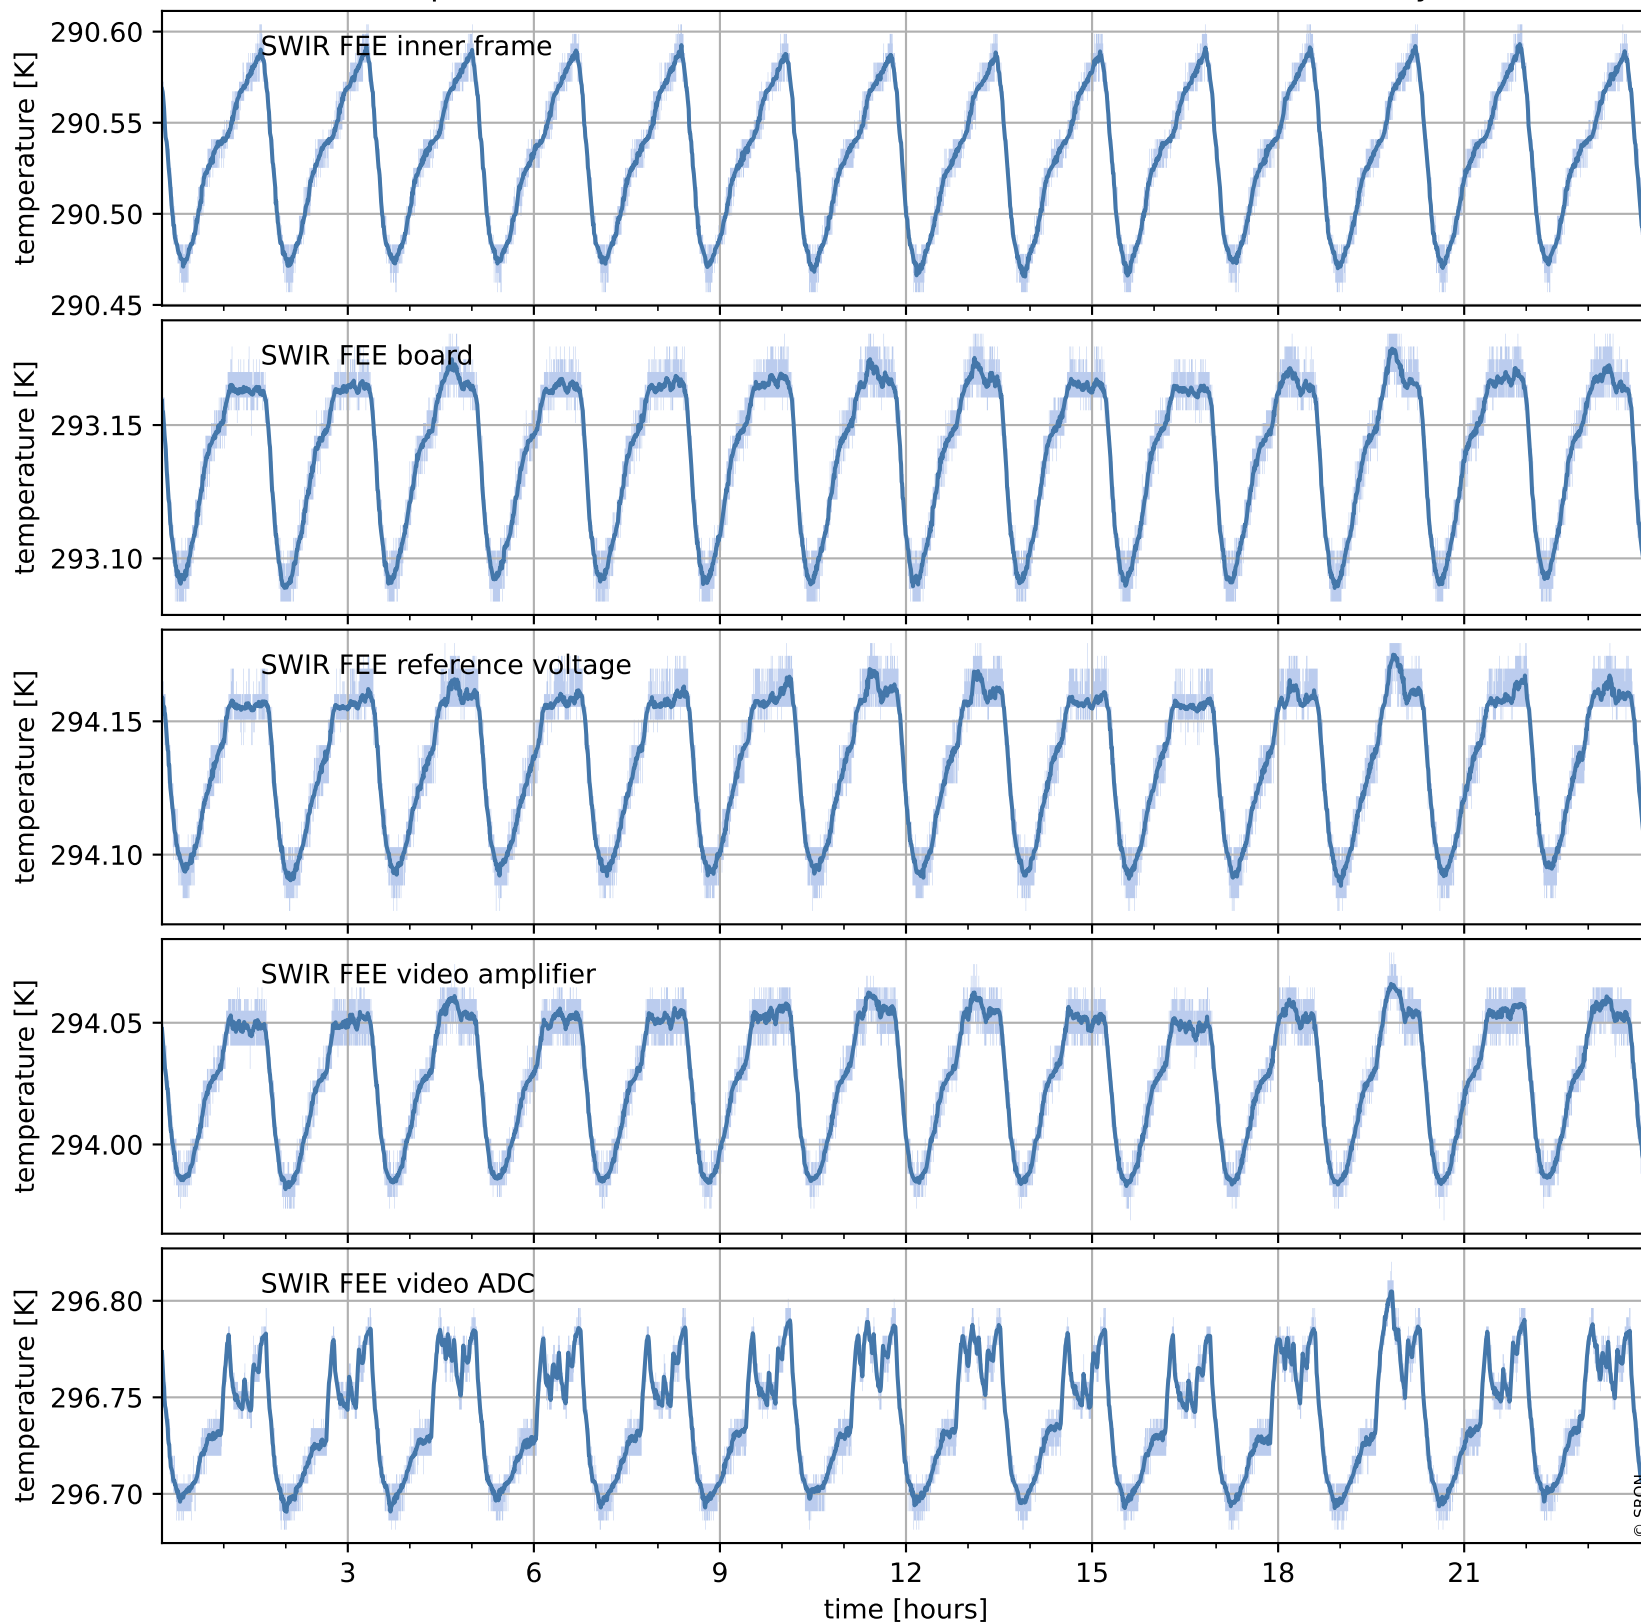

Tropomi SWIR housekeeping data

orbits : [20326, 20339]
coverage : 2021-09-15 / 2021-09-16
created : 2023-08-21T09:17:36

Temperature of sensors relevant for SWIR (one day)

Tropomi SWIR housekeeping data

orbits : [19855, 20339]
coverage : 2021-08-12 / 2021-09-16
created : 2023-08-21T09:17:37

Temperature of sensors relevant for SWIR (last month)

Tropomi SWIR housekeeping data

orbits : [20326, 20339]
coverage : 2021-09-15 / 2021-09-16
created : 2023-08-21T09:17:37

Current and duty cycle of 3 heaters relevant for SWIR (one day)

Tropomi SWIR housekeeping data

orbits : [19855, 20339]
coverage : 2021-08-12 / 2021-09-16
created : 2023-08-21T09:17:37

Current and duty cycle of 3 heaters relevant for SWIR (last month)

Tropomi SWIR housekeeping data

orbits : [20326, 20339]
coverage : 2021-09-15 / 2021-09-16
created : 2023-08-21T09:17:38

Temperature of sensors at the SWIR front-end electronics (one day)

Tropomi SWIR housekeeping data

orbits : [19855, 20339]
coverage : 2021-08-12 / 2021-09-16
created : 2023-08-21T09:17:38