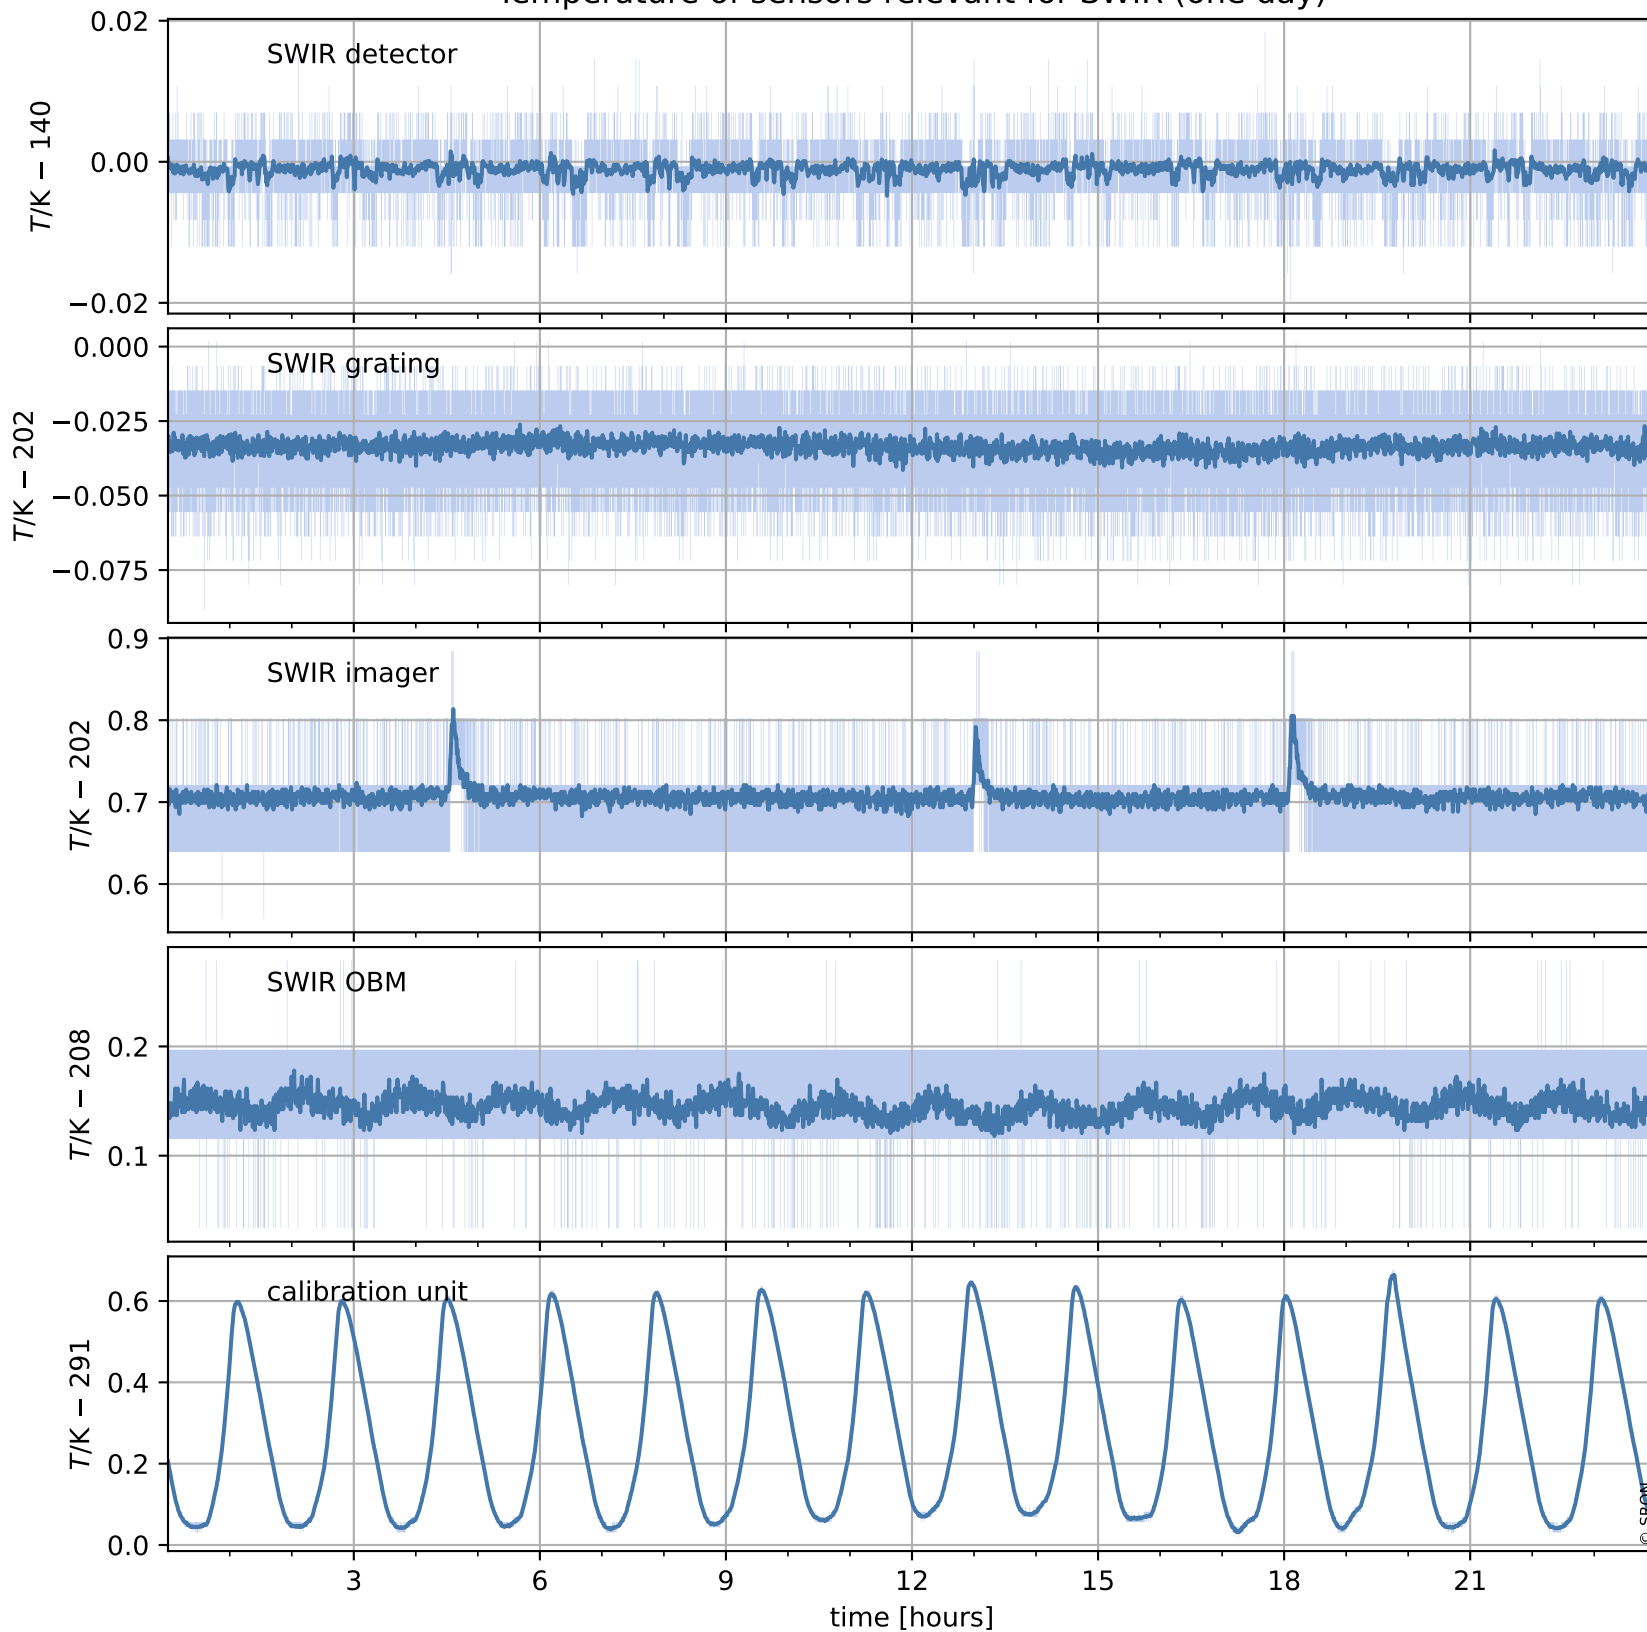

Tropomi SWIR housekeeping data

orbits : [20326, 20339]
coverage : 2021-09-15 / 2021-09-16
created : 2023-08-21T09:17:36

Temperature of sensors relevant for SWIR (one day)

Tropomi SWIR housekeeping data

orbits : [19855, 20339]
coverage : 2021-08-12 / 2021-09-16
created : 2023-08-21T09:17:37

Temperature of sensors relevant for SWIR (last month)

Tropomi SWIR housekeeping data

orbits : [20326, 20339]
coverage : 2021-09-15 / 2021-09-16
created : 2023-08-21T09:17:37

Current and duty cycle of 3 heaters relevant for SWIR (one day)

Tropomi SWIR housekeeping data

orbits : [19855, 20339]
coverage : 2021-08-12 / 2021-09-16
created : 2023-08-21T09:17:37

Current and duty cycle of 3 heaters relevant for SWIR (last month)

Tropomi SWIR housekeeping data