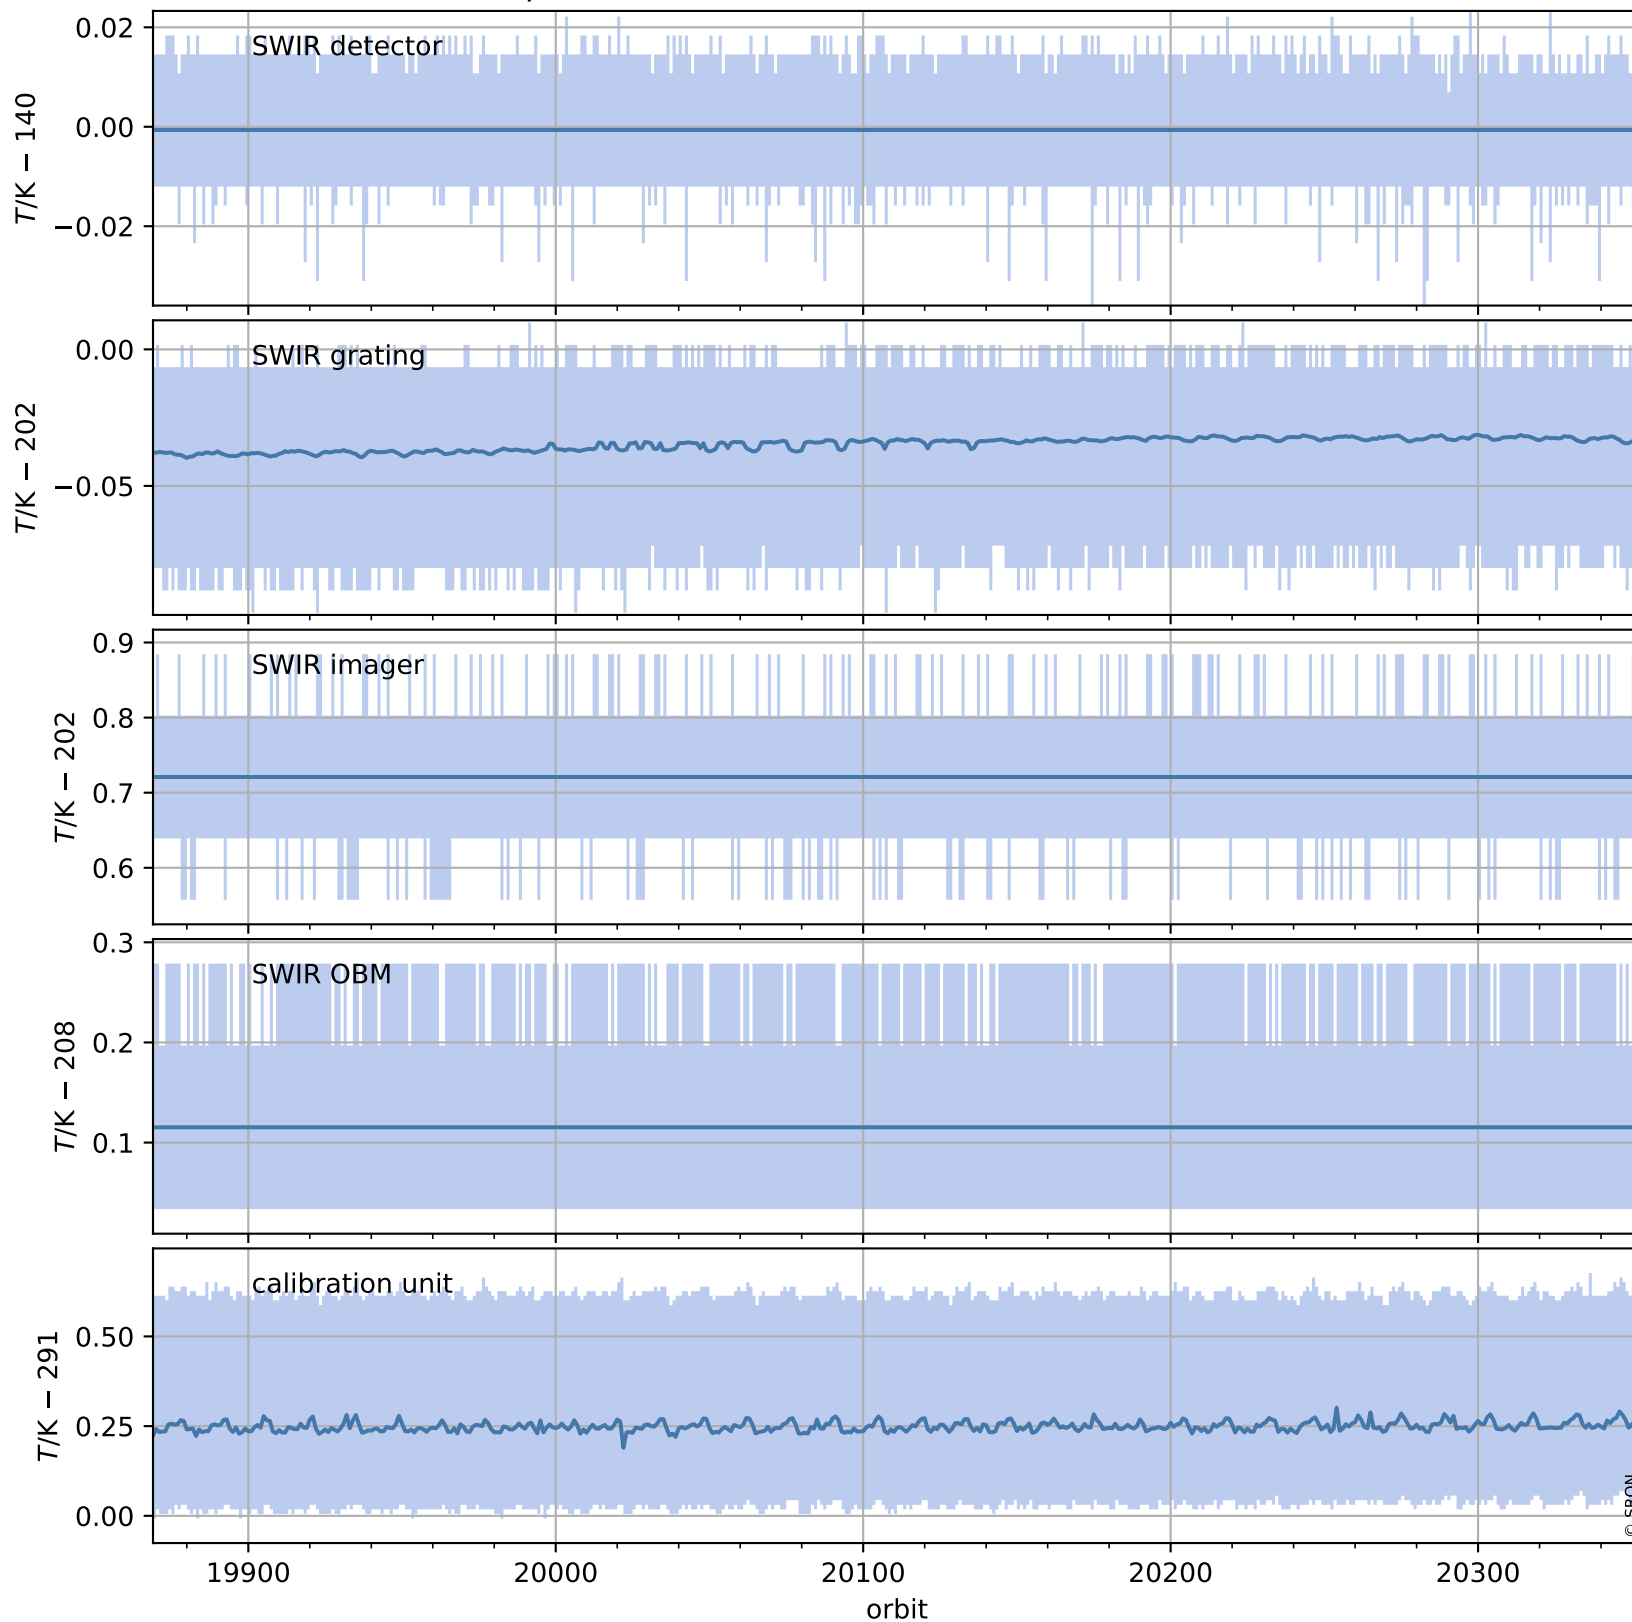

Tropomi SWIR housekeeping data

orbits : [20340, 20353]
coverage : 2021-09-16 / 2021-09-17
created : 2023-08-21T09:17:39

Temperature of sensors relevant for SWIR (one day)

Tropomi SWIR housekeeping data

orbits : [19869, 20353]
coverage : 2021-08-13 / 2021-09-17
created : 2023-08-21T09:17:39

Temperature of sensors relevant for SWIR (last month)

Tropomi SWIR housekeeping data

orbits : [20340, 20353]
coverage : 2021-09-16 / 2021-09-17
created : 2023-08-21T09:17:39

Current and duty cycle of 3 heaters relevant for SWIR (one day)

Tropomi SWIR housekeeping data

orbits : [19869, 20353]
coverage : 2021-08-13 / 2021-09-17
created : 2023-08-21T09:17:40

Current and duty cycle of 3 heaters relevant for SWIR (last month)

Tropomi SWIR housekeeping data

orbits : [20340, 20353]
coverage : 2021-09-16 / 2021-09-17
created : 2023-08-21T09:17:40

Temperature of sensors at the SWIR front-end electronics (one day)

Tropomi SWIR housekeeping data

orbits : [19869, 20353]
coverage : 2021-08-13 / 2021-09-17
created : 2023-08-21T09:17:40