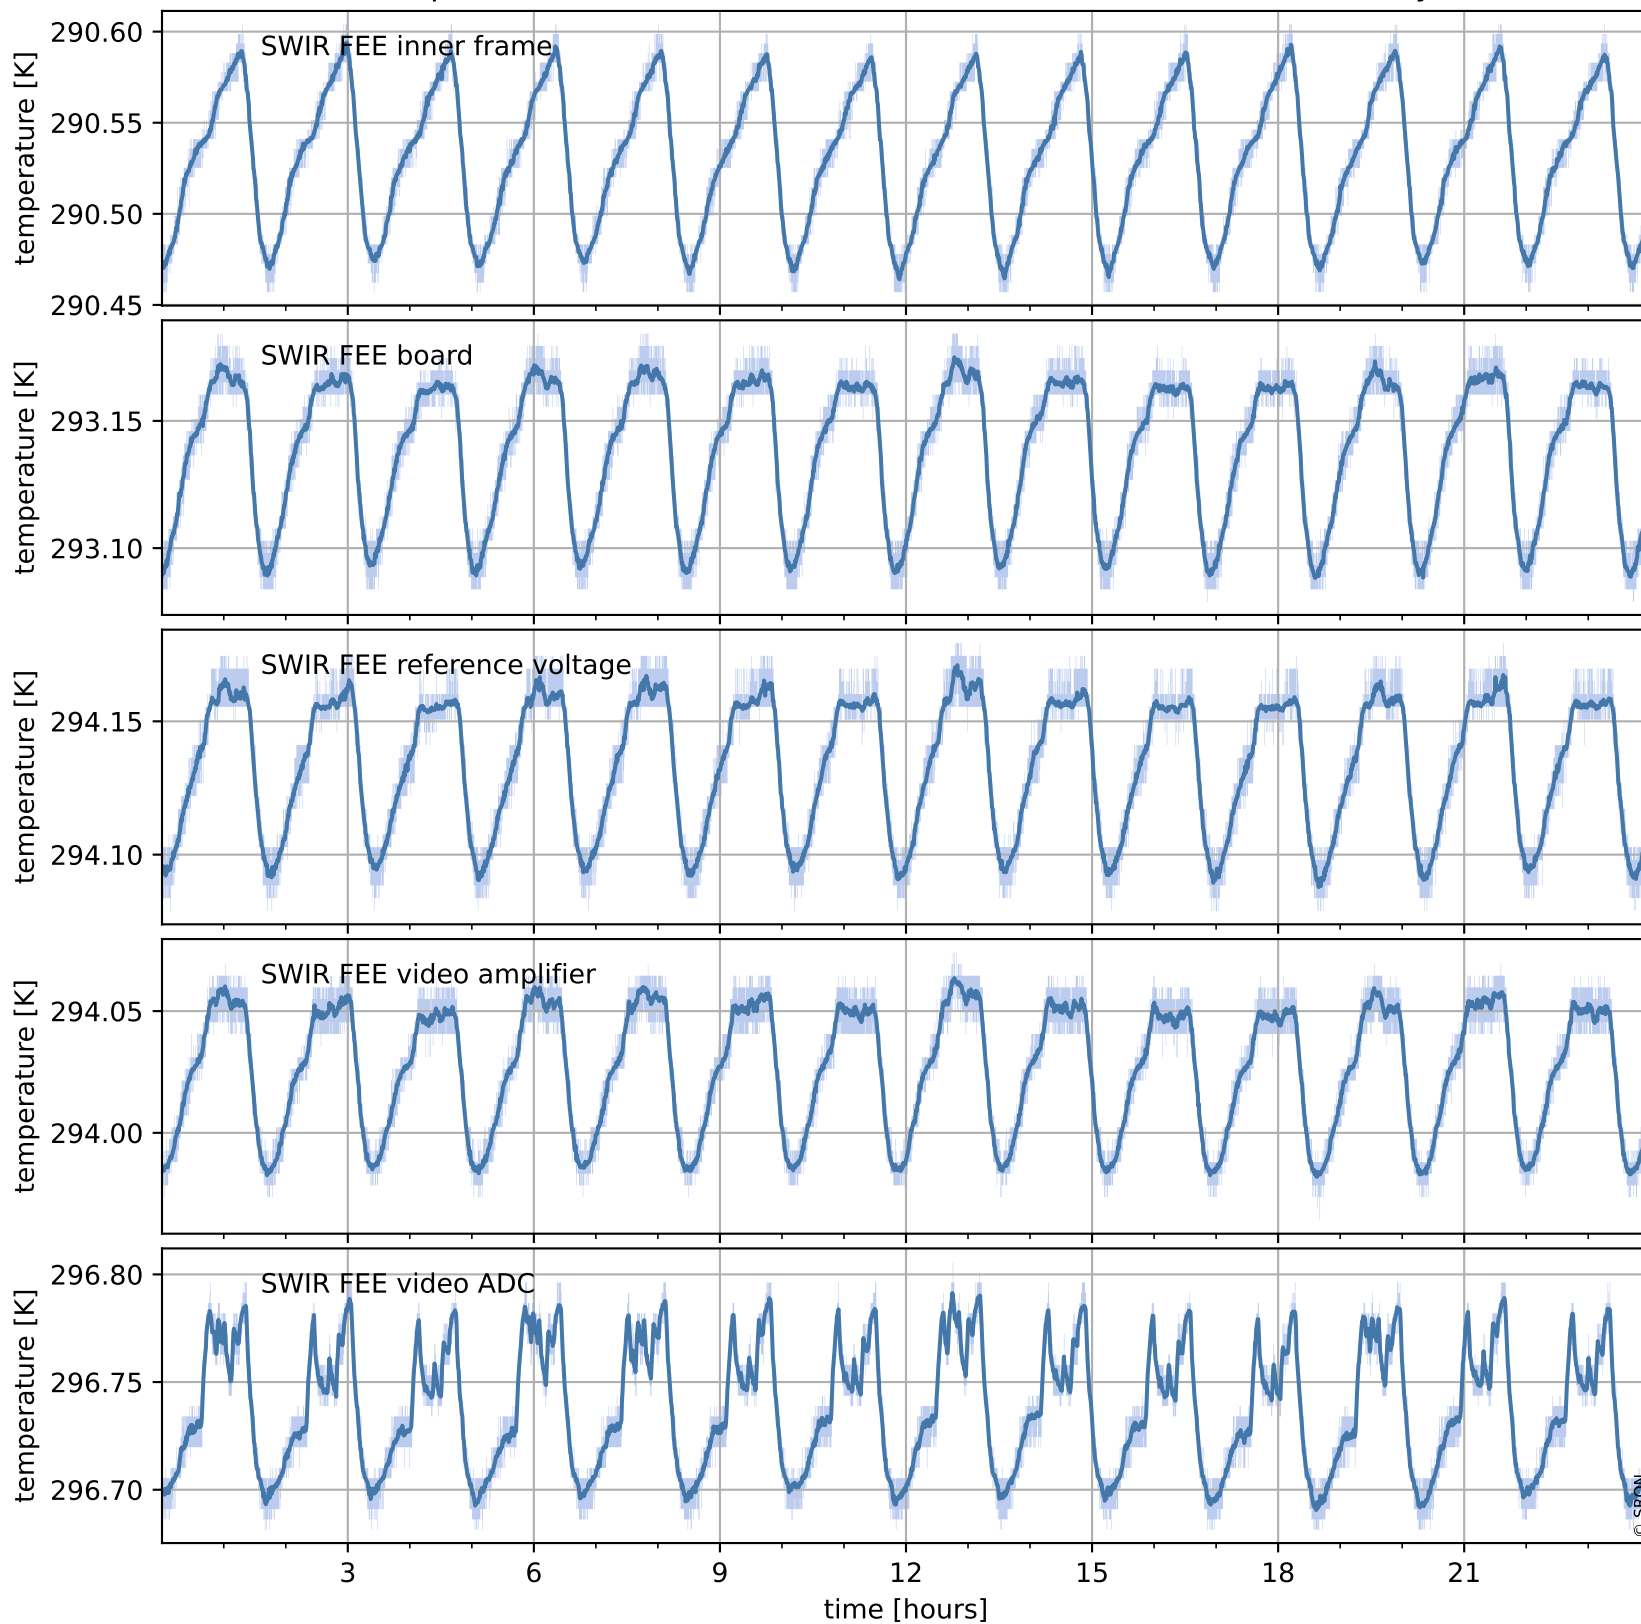

Tropomi SWIR housekeeping data

orbits : [20340, 20353]
coverage : 2021-09-16 / 2021-09-17
created : 2023-08-21T09:17:39

Temperature of sensors relevant for SWIR (one day)

Tropomi SWIR housekeeping data

orbits : [19869, 20353]
coverage : 2021-08-13 / 2021-09-17
created : 2023-08-21T09:17:39

Temperature of sensors relevant for SWIR (last month)

Tropomi SWIR housekeeping data

orbits : [20340, 20353]
coverage : 2021-09-16 / 2021-09-17
created : 2023-08-21T09:17:39

Current and duty cycle of 3 heaters relevant for SWIR (one day)

Tropomi SWIR housekeeping data

orbits : [19869, 20353]
coverage : 2021-08-13 / 2021-09-17
created : 2023-08-21T09:17:40

Current and duty cycle of 3 heaters relevant for SWIR (last month)

Tropomi SWIR housekeeping data

orbits : [20340, 20353]
coverage : 2021-09-16 / 2021-09-17
created : 2023-08-21T09:17:40

Temperature of sensors at the SWIR front-end electronics (one day)

Tropomi SWIR housekeeping data

orbits : [19869, 20353]
coverage : 2021-08-13 / 2021-09-17
created : 2023-08-21T09:17:40