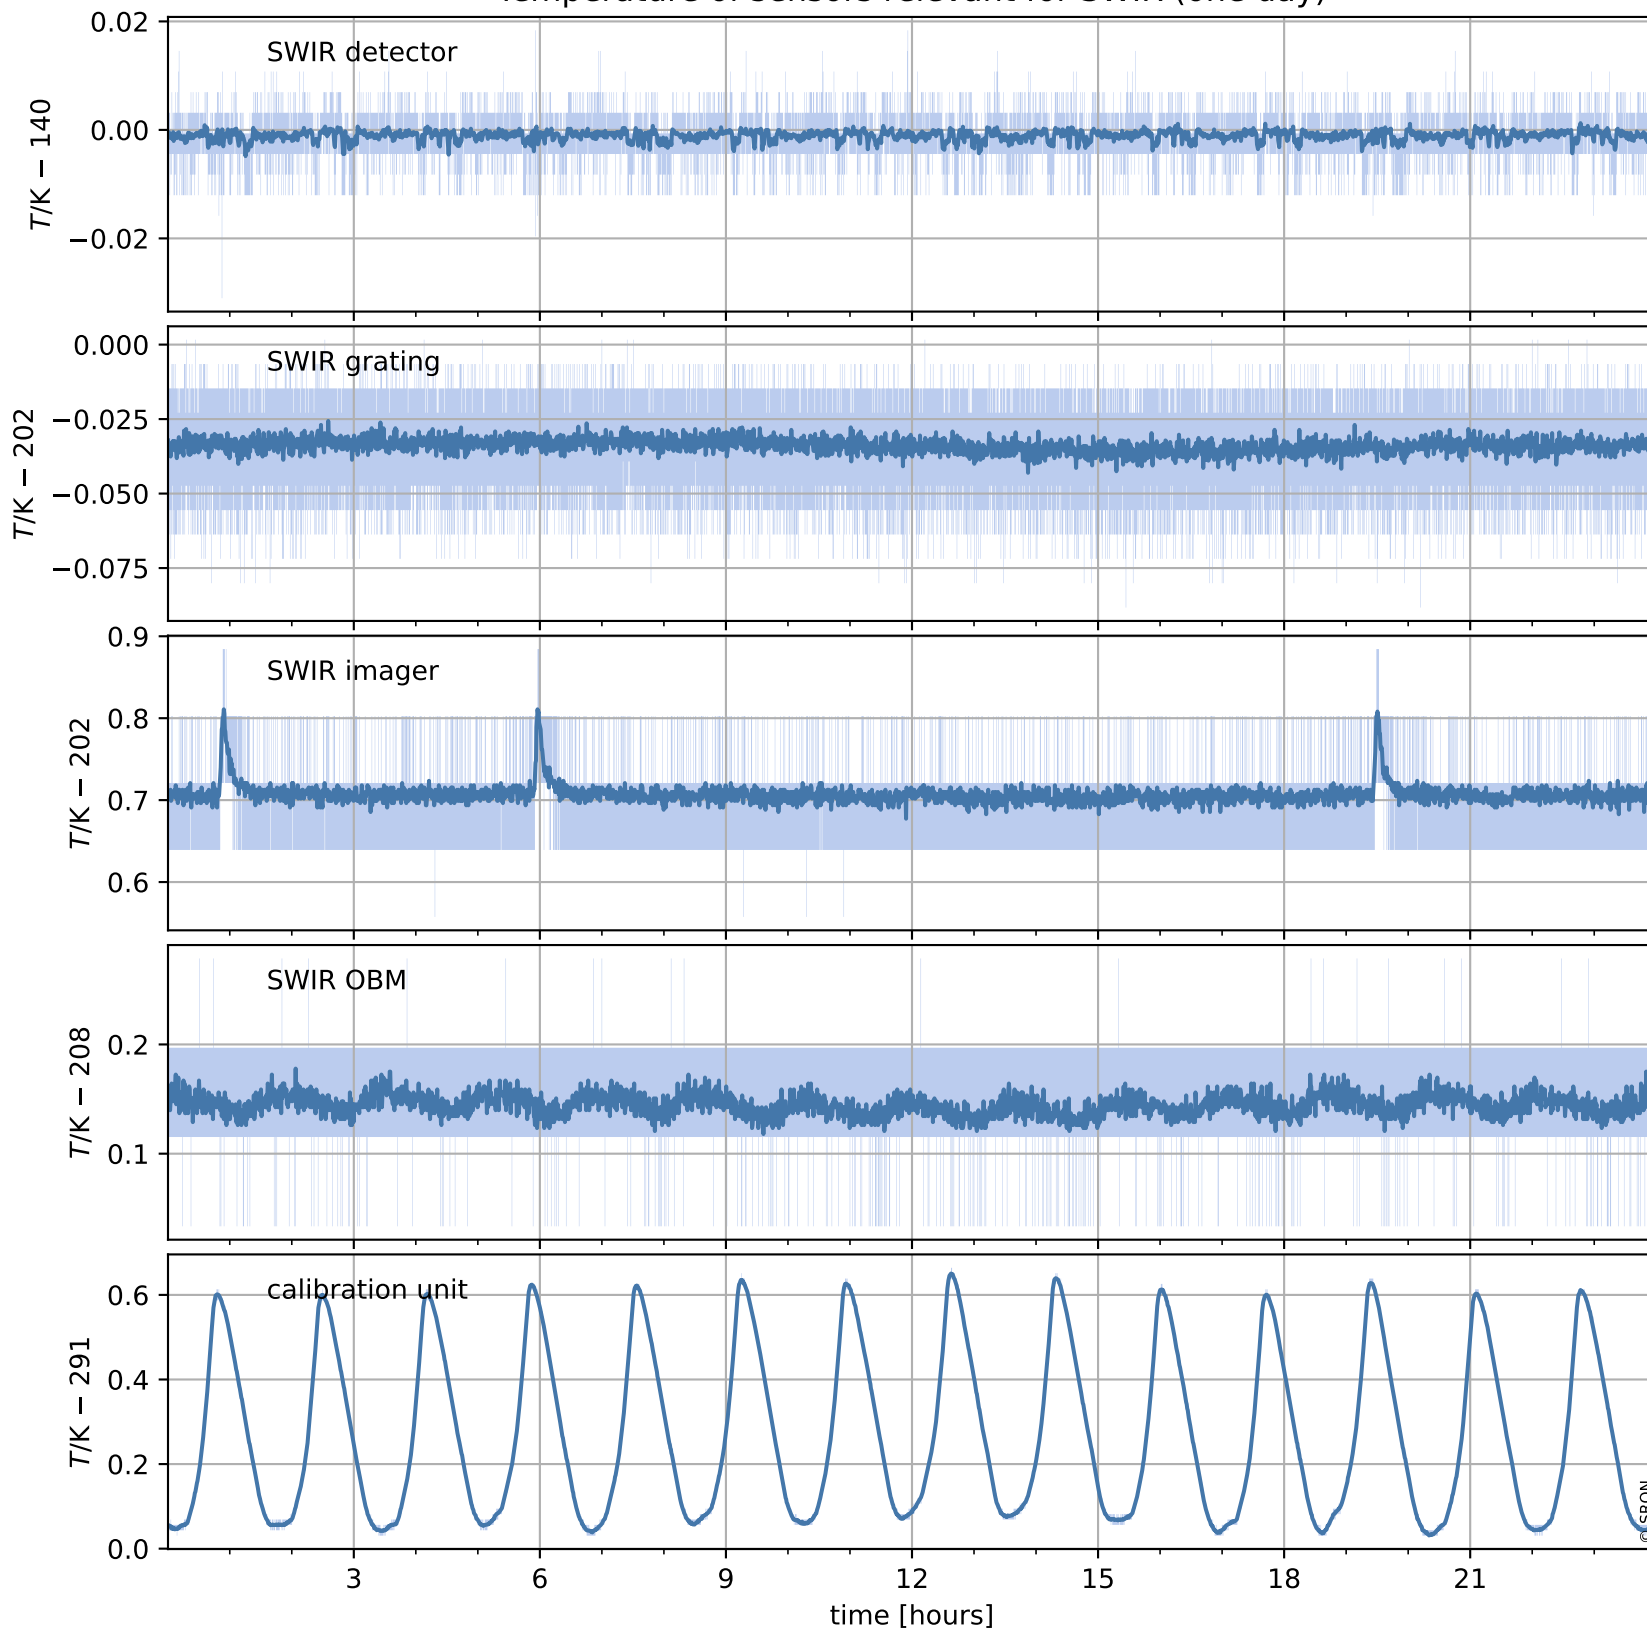

Tropomi SWIR housekeeping data

orbits : [20340, 20353]
coverage : 2021-09-16 / 2021-09-17
created : 2023-08-21T09:17:39

Temperature of sensors relevant for SWIR (one day)

Tropomi SWIR housekeeping data

orbits : [19869, 20353]
coverage : 2021-08-13 / 2021-09-17
created : 2023-08-21T09:17:39

Temperature of sensors relevant for SWIR (last month)

Tropomi SWIR housekeeping data

orbits : [20340, 20353]
coverage : 2021-09-16 / 2021-09-17
created : 2023-08-21T09:17:39

Current and duty cycle of 3 heaters relevant for SWIR (one day)

Tropomi SWIR housekeeping data

orbits : [19869, 20353]
coverage : 2021-08-13 / 2021-09-17
created : 2023-08-21T09:17:40

Current and duty cycle of 3 heaters relevant for SWIR (last month)

Tropomi SWIR housekeeping data