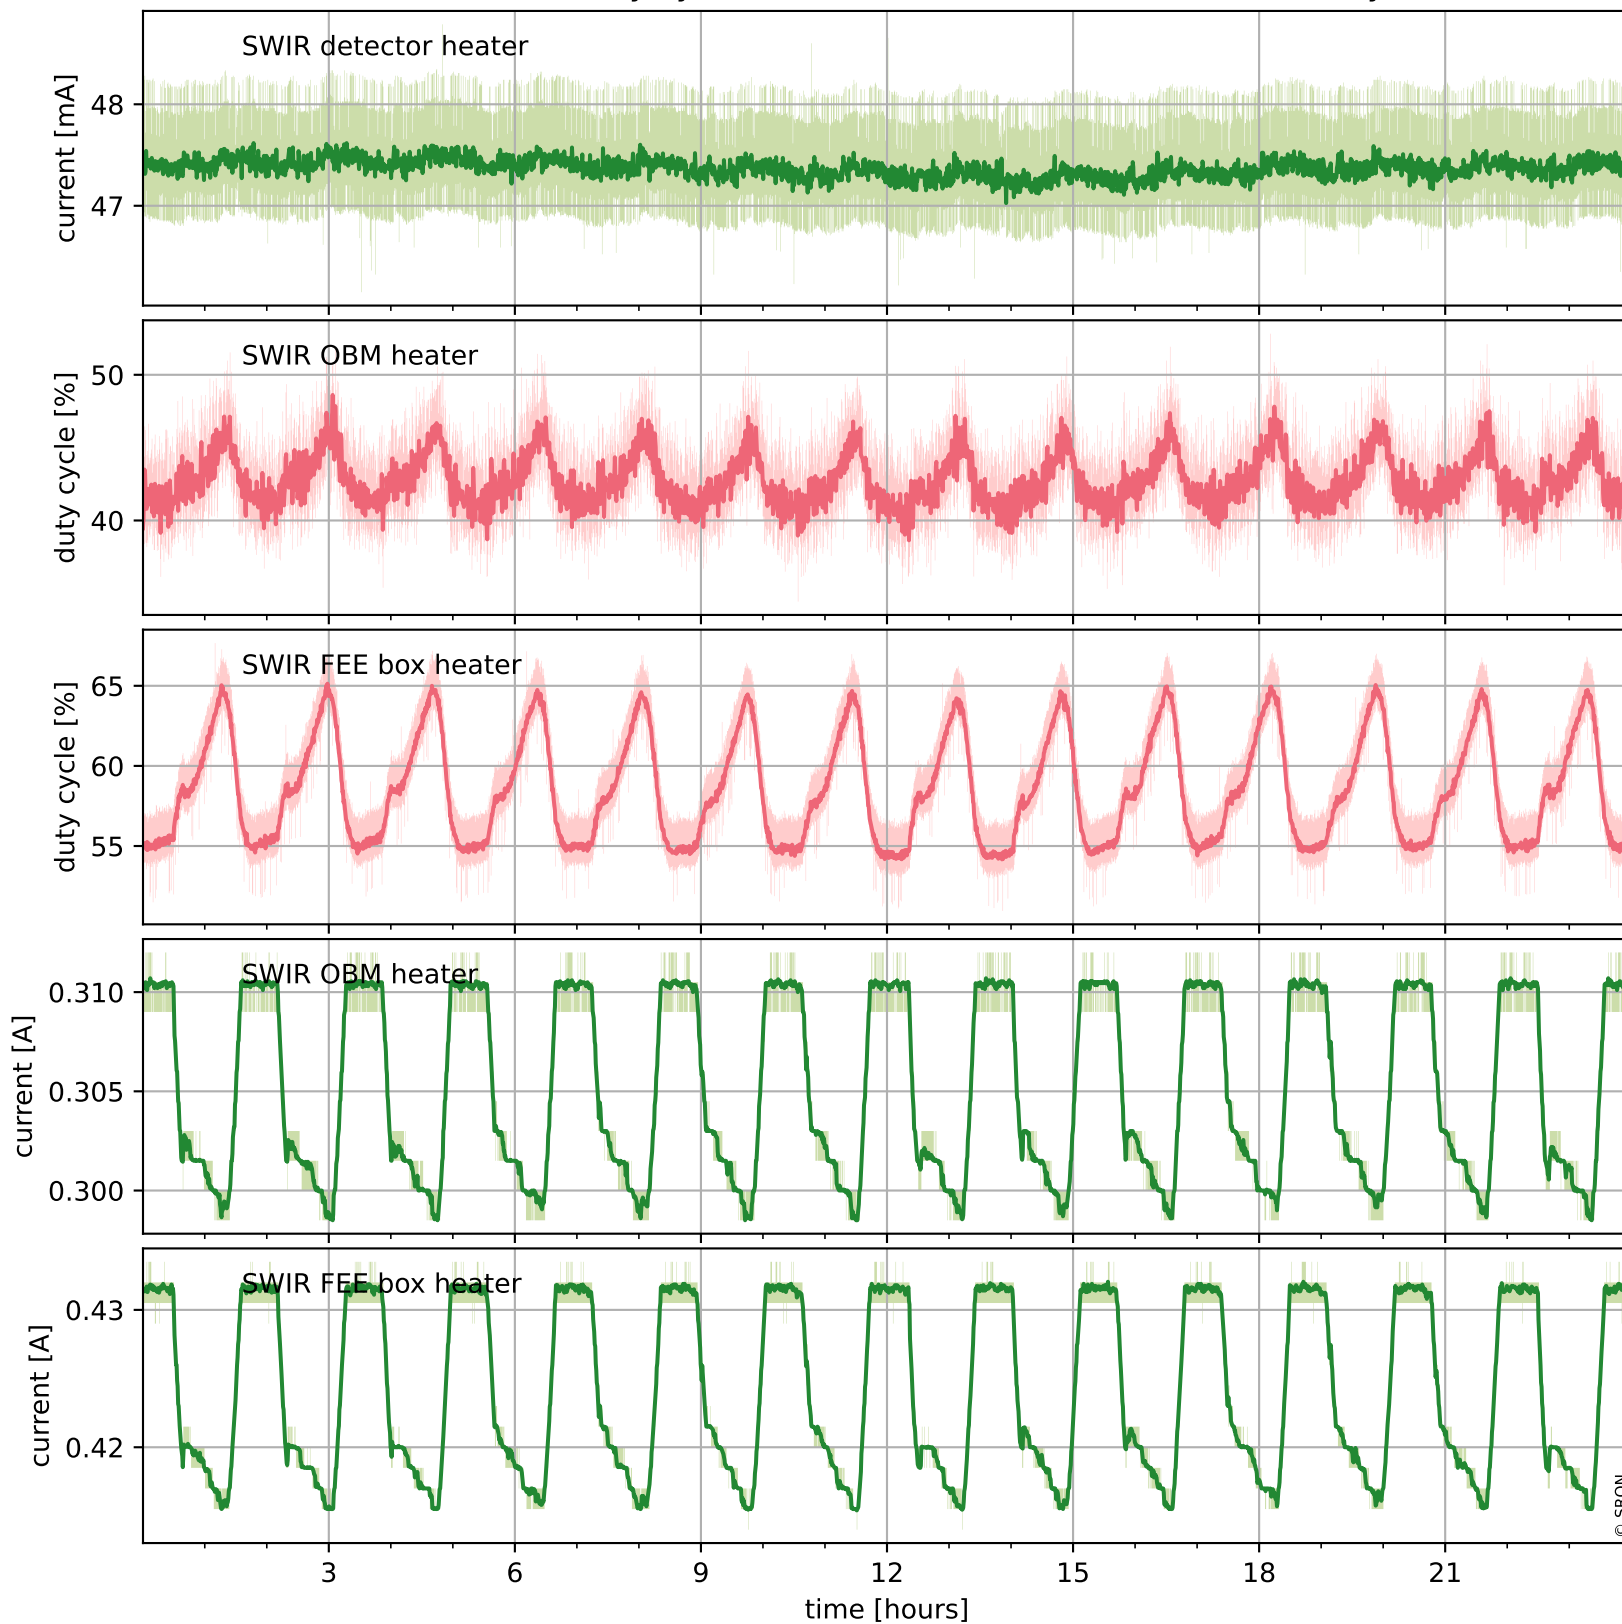

Tropomi SWIR housekeeping data

orbits : [20340, 20353]
coverage : 2021-09-16 / 2021-09-17
created : 2023-08-21T09:17:39

Temperature of sensors relevant for SWIR (one day)

Tropomi SWIR housekeeping data

orbits : [19869, 20353]
coverage : 2021-08-13 / 2021-09-17
created : 2023-08-21T09:17:39

Temperature of sensors relevant for SWIR (last month)

Tropomi SWIR housekeeping data

orbits : [20340, 20353]
coverage : 2021-09-16 / 2021-09-17
created : 2023-08-21T09:17:39

Current and duty cycle of 3 heaters relevant for SWIR (one day)

Tropomi SWIR housekeeping data

orbits : [19869, 20353]
coverage : 2021-08-13 / 2021-09-17
created : 2023-08-21T09:17:40

Current and duty cycle of 3 heaters relevant for SWIR (last month)

Tropomi SWIR housekeeping data

orbits : [20340, 20353]
coverage : 2021-09-16 / 2021-09-17
created : 2023-08-21T09:17:40

Temperature of sensors at the SWIR front-end electronics (one day)

Tropomi SWIR housekeeping data

orbits : [19869, 20353]
coverage : 2021-08-13 / 2021-09-17
created : 2023-08-21T09:17:40