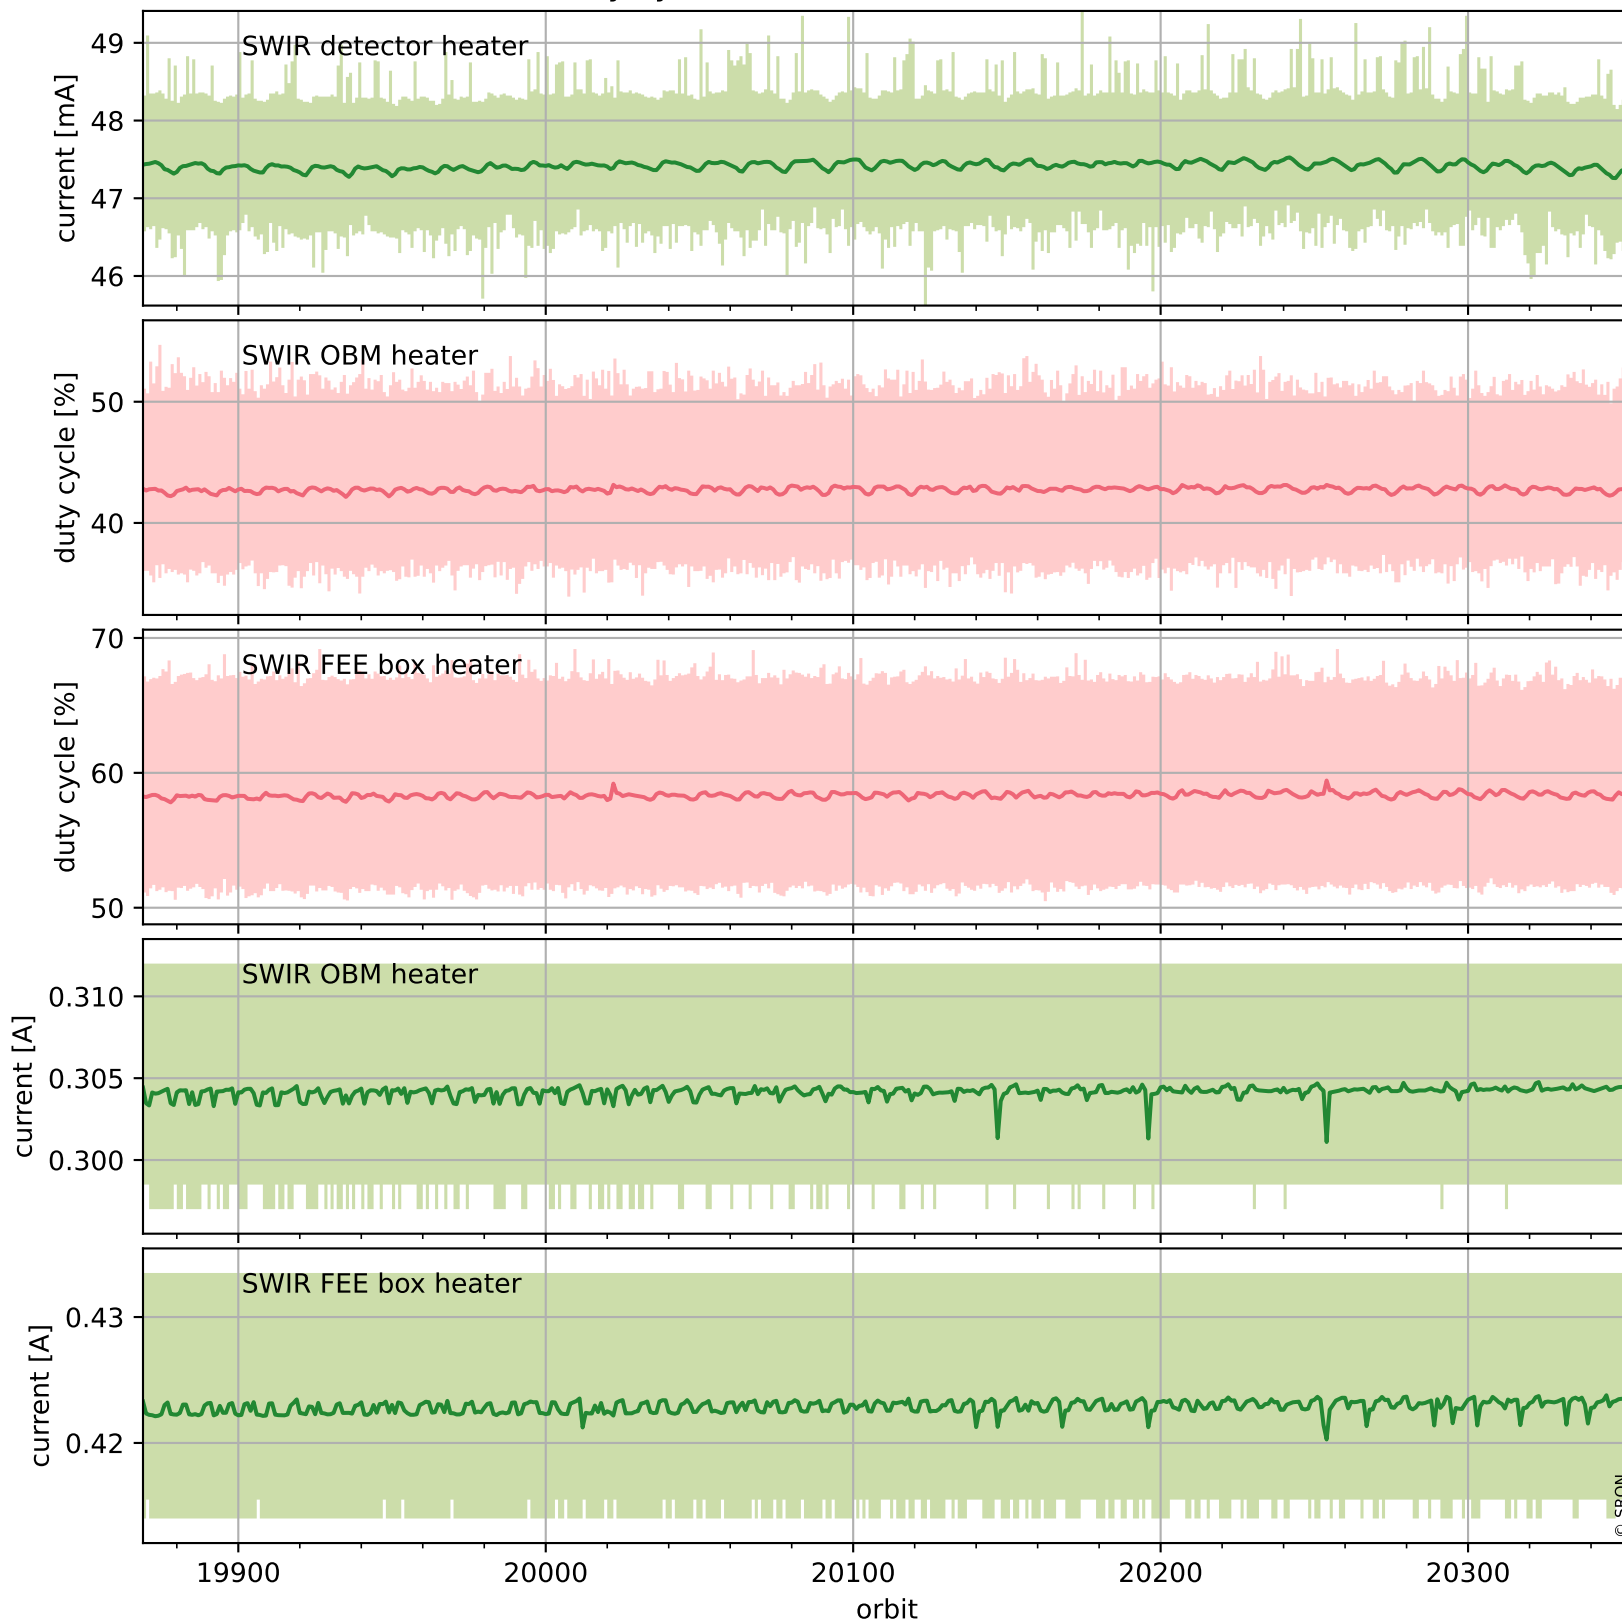

Tropomi SWIR housekeeping data

orbits : [20340, 20353]
coverage : 2021-09-16 / 2021-09-17
created : 2023-08-21T09:17:39

Temperature of sensors relevant for SWIR (one day)

Tropomi SWIR housekeeping data

orbits : [19869, 20353]
coverage : 2021-08-13 / 2021-09-17
created : 2023-08-21T09:17:39

Temperature of sensors relevant for SWIR (last month)

Tropomi SWIR housekeeping data

orbits : [20340, 20353]
coverage : 2021-09-16 / 2021-09-17
created : 2023-08-21T09:17:39

Current and duty cycle of 3 heaters relevant for SWIR (one day)

Tropomi SWIR housekeeping data

orbits : [19869, 20353]
coverage : 2021-08-13 / 2021-09-17
created : 2023-08-21T09:17:40

Current and duty cycle of 3 heaters relevant for SWIR (last month)

Tropomi SWIR housekeeping data

orbits : [20340, 20353]
coverage : 2021-09-16 / 2021-09-17
created : 2023-08-21T09:17:40

Temperature of sensors at the SWIR front-end electronics (one day)

Tropomi SWIR housekeeping data

orbits : [19869, 20353]
coverage : 2021-08-13 / 2021-09-17
created : 2023-08-21T09:17:40