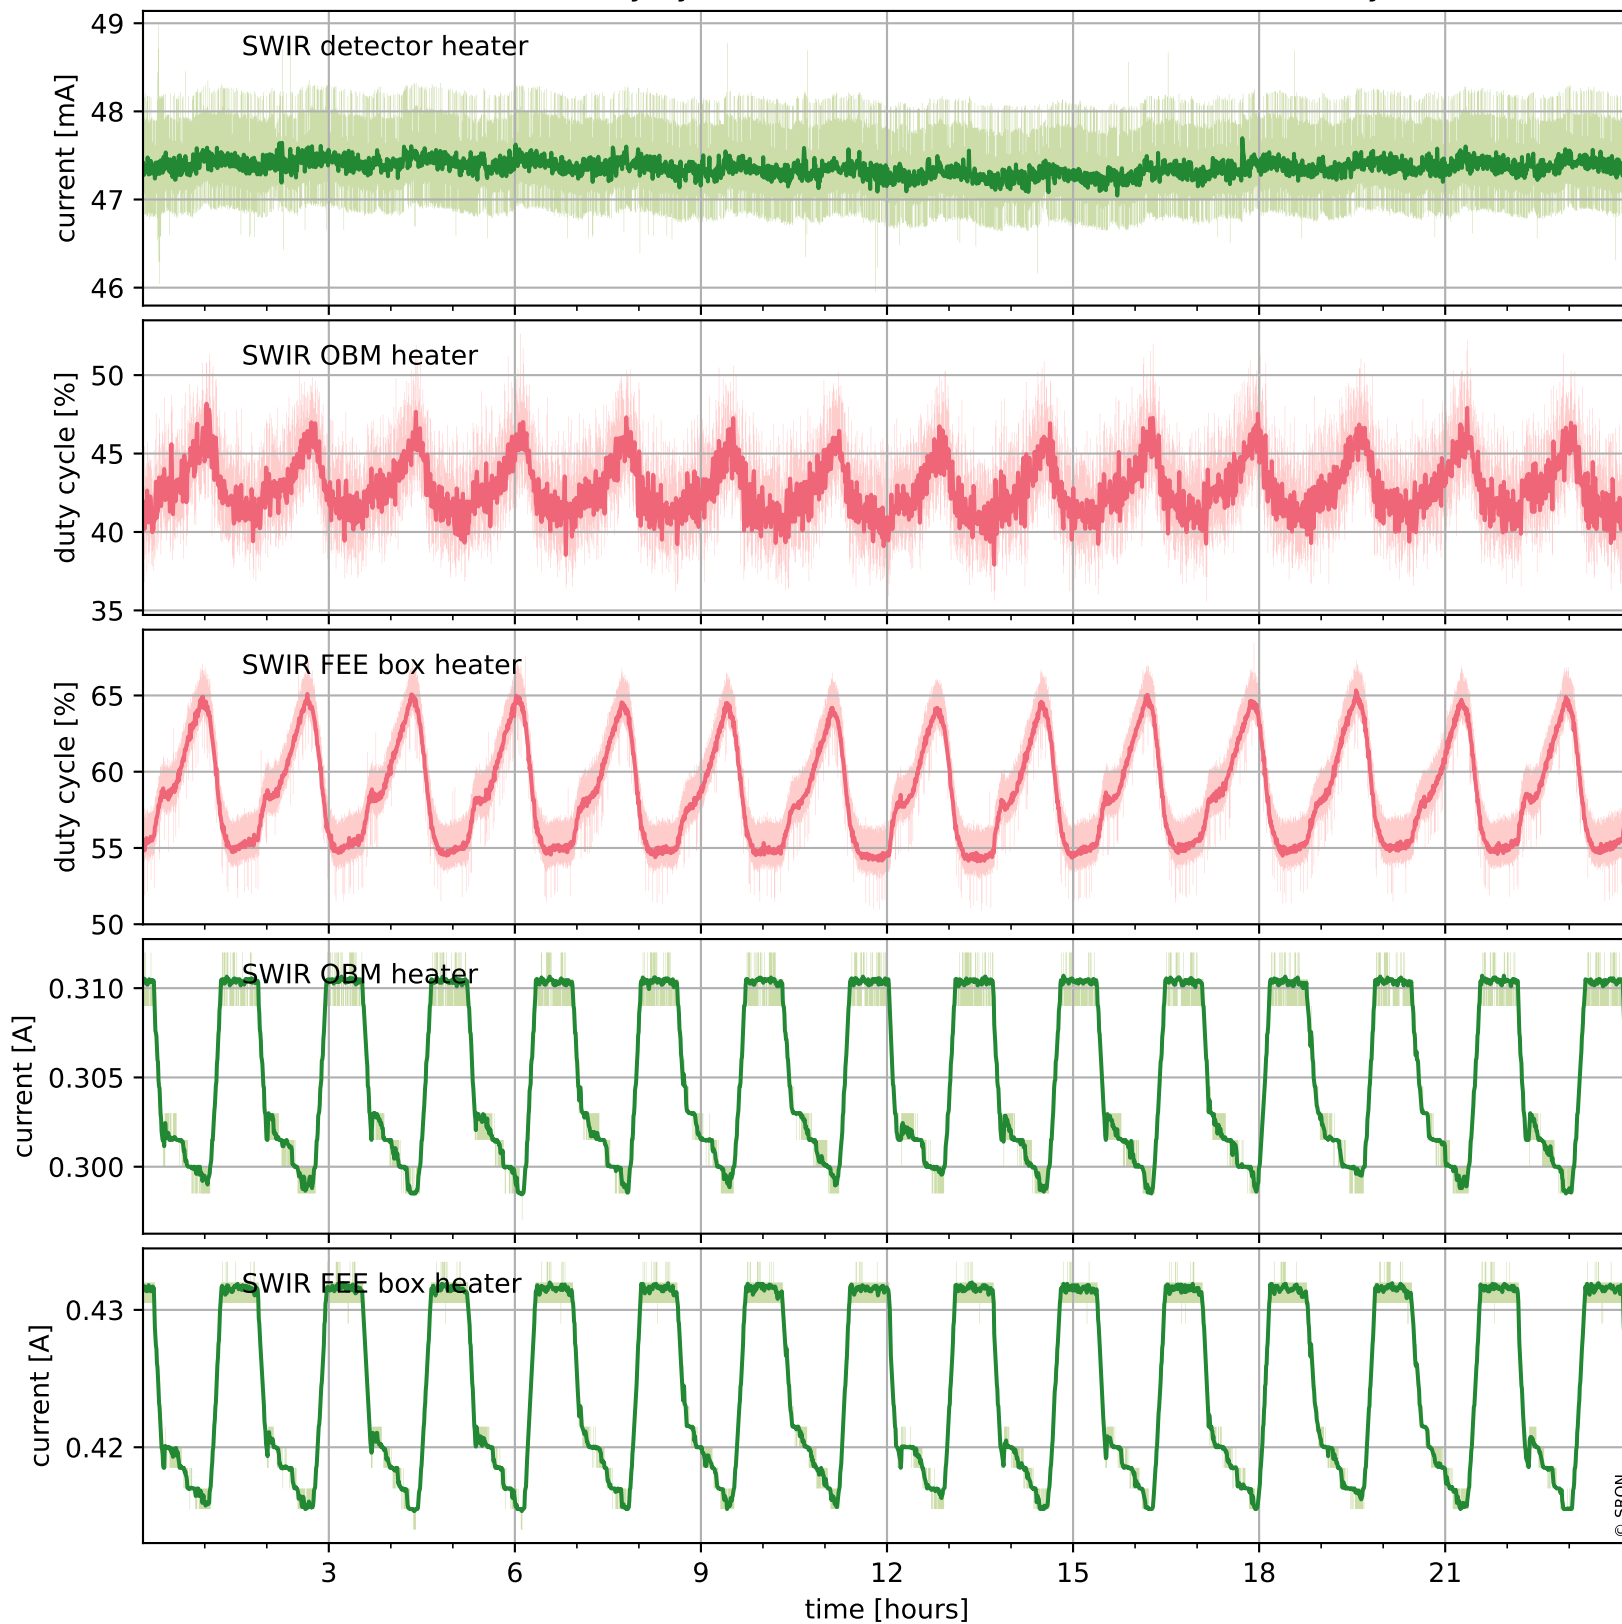

Tropomi SWIR housekeeping data

orbits : [20354, 20367]
coverage : 2021-09-17 / 2021-09-18
created : 2023-08-21T09:17:41

Temperature of sensors relevant for SWIR (one day)

Tropomi SWIR housekeeping data

orbits : [19883, 20367]
coverage : 2021-08-14 / 2021-09-18
created : 2023-08-21T09:17:42

Temperature of sensors relevant for SWIR (last month)

Tropomi SWIR housekeeping data

orbits : [20354, 20367]
coverage : 2021-09-17 / 2021-09-18
created : 2023-08-21T09:17:42

Current and duty cycle of 3 heaters relevant for SWIR (one day)

Tropomi SWIR housekeeping data

orbits : [19883, 20367]
coverage : 2021-08-14 / 2021-09-18
created : 2023-08-21T09:17:42

Current and duty cycle of 3 heaters relevant for SWIR (last month)

Tropomi SWIR housekeeping data

orbits : [20354, 20367]
coverage : 2021-09-17 / 2021-09-18
created : 2023-08-21T09:17:43

Temperature of sensors at the SWIR front-end electronics (one day)

Tropomi SWIR housekeeping data

orbits : [19883, 20367]
coverage : 2021-08-14 / 2021-09-18
created : 2023-08-21T09:17:43