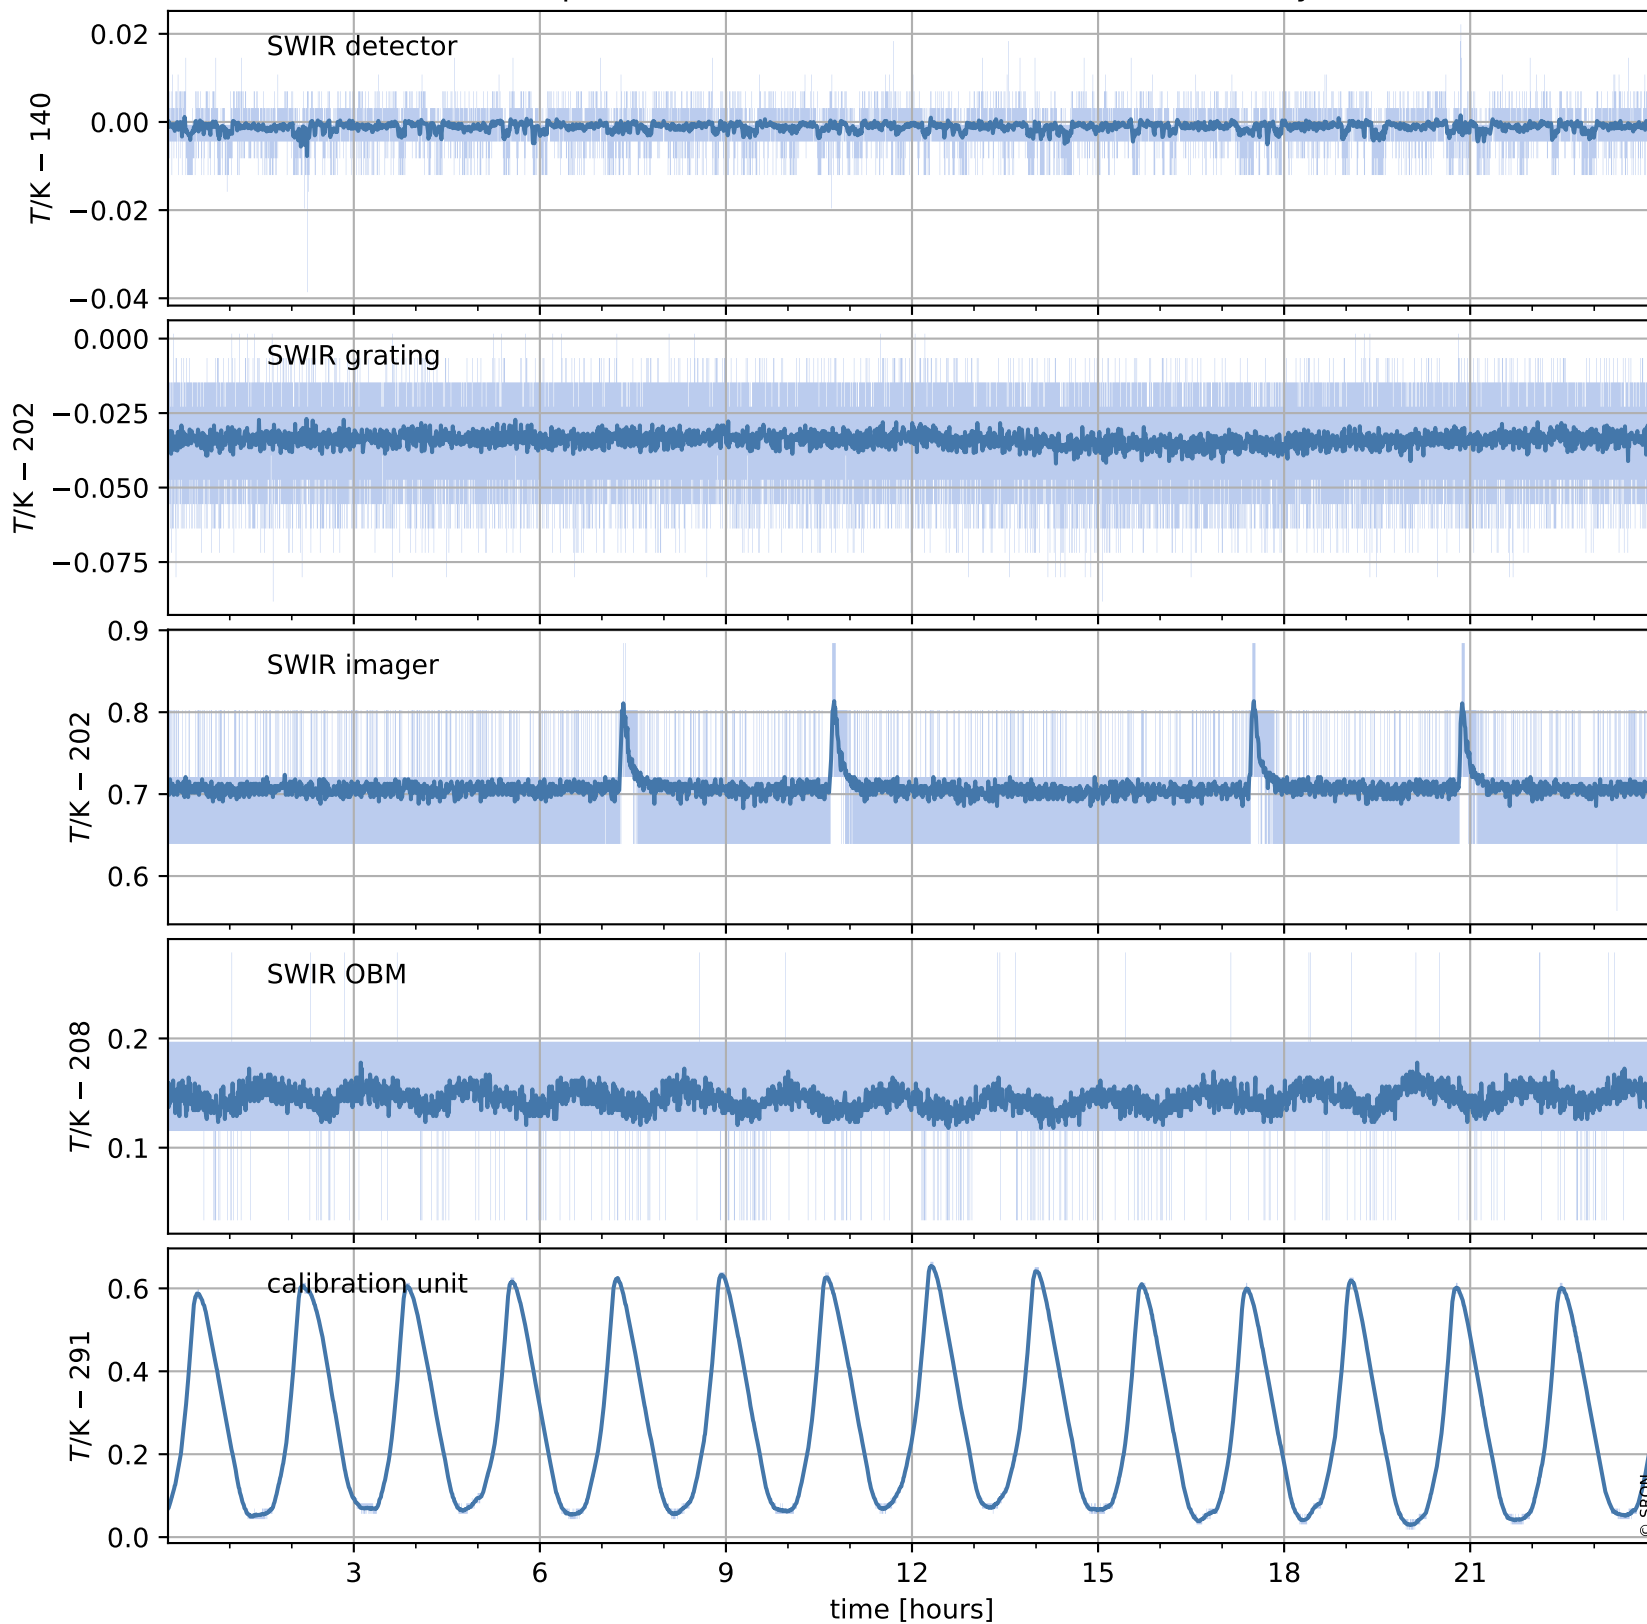

Tropomi SWIR housekeeping data

orbits : [20354, 20367]
coverage : 2021-09-17 / 2021-09-18
created : 2023-08-21T09:17:41

Temperature of sensors relevant for SWIR (one day)

Tropomi SWIR housekeeping data

orbits : [19883, 20367]
coverage : 2021-08-14 / 2021-09-18
created : 2023-08-21T09:17:42

Temperature of sensors relevant for SWIR (last month)

Tropomi SWIR housekeeping data

orbits : [20354, 20367]
coverage : 2021-09-17 / 2021-09-18
created : 2023-08-21T09:17:42

Current and duty cycle of 3 heaters relevant for SWIR (one day)

Tropomi SWIR housekeeping data

orbits : [19883, 20367]
coverage : 2021-08-14 / 2021-09-18
created : 2023-08-21T09:17:42

Current and duty cycle of 3 heaters relevant for SWIR (last month)

Tropomi SWIR housekeeping data