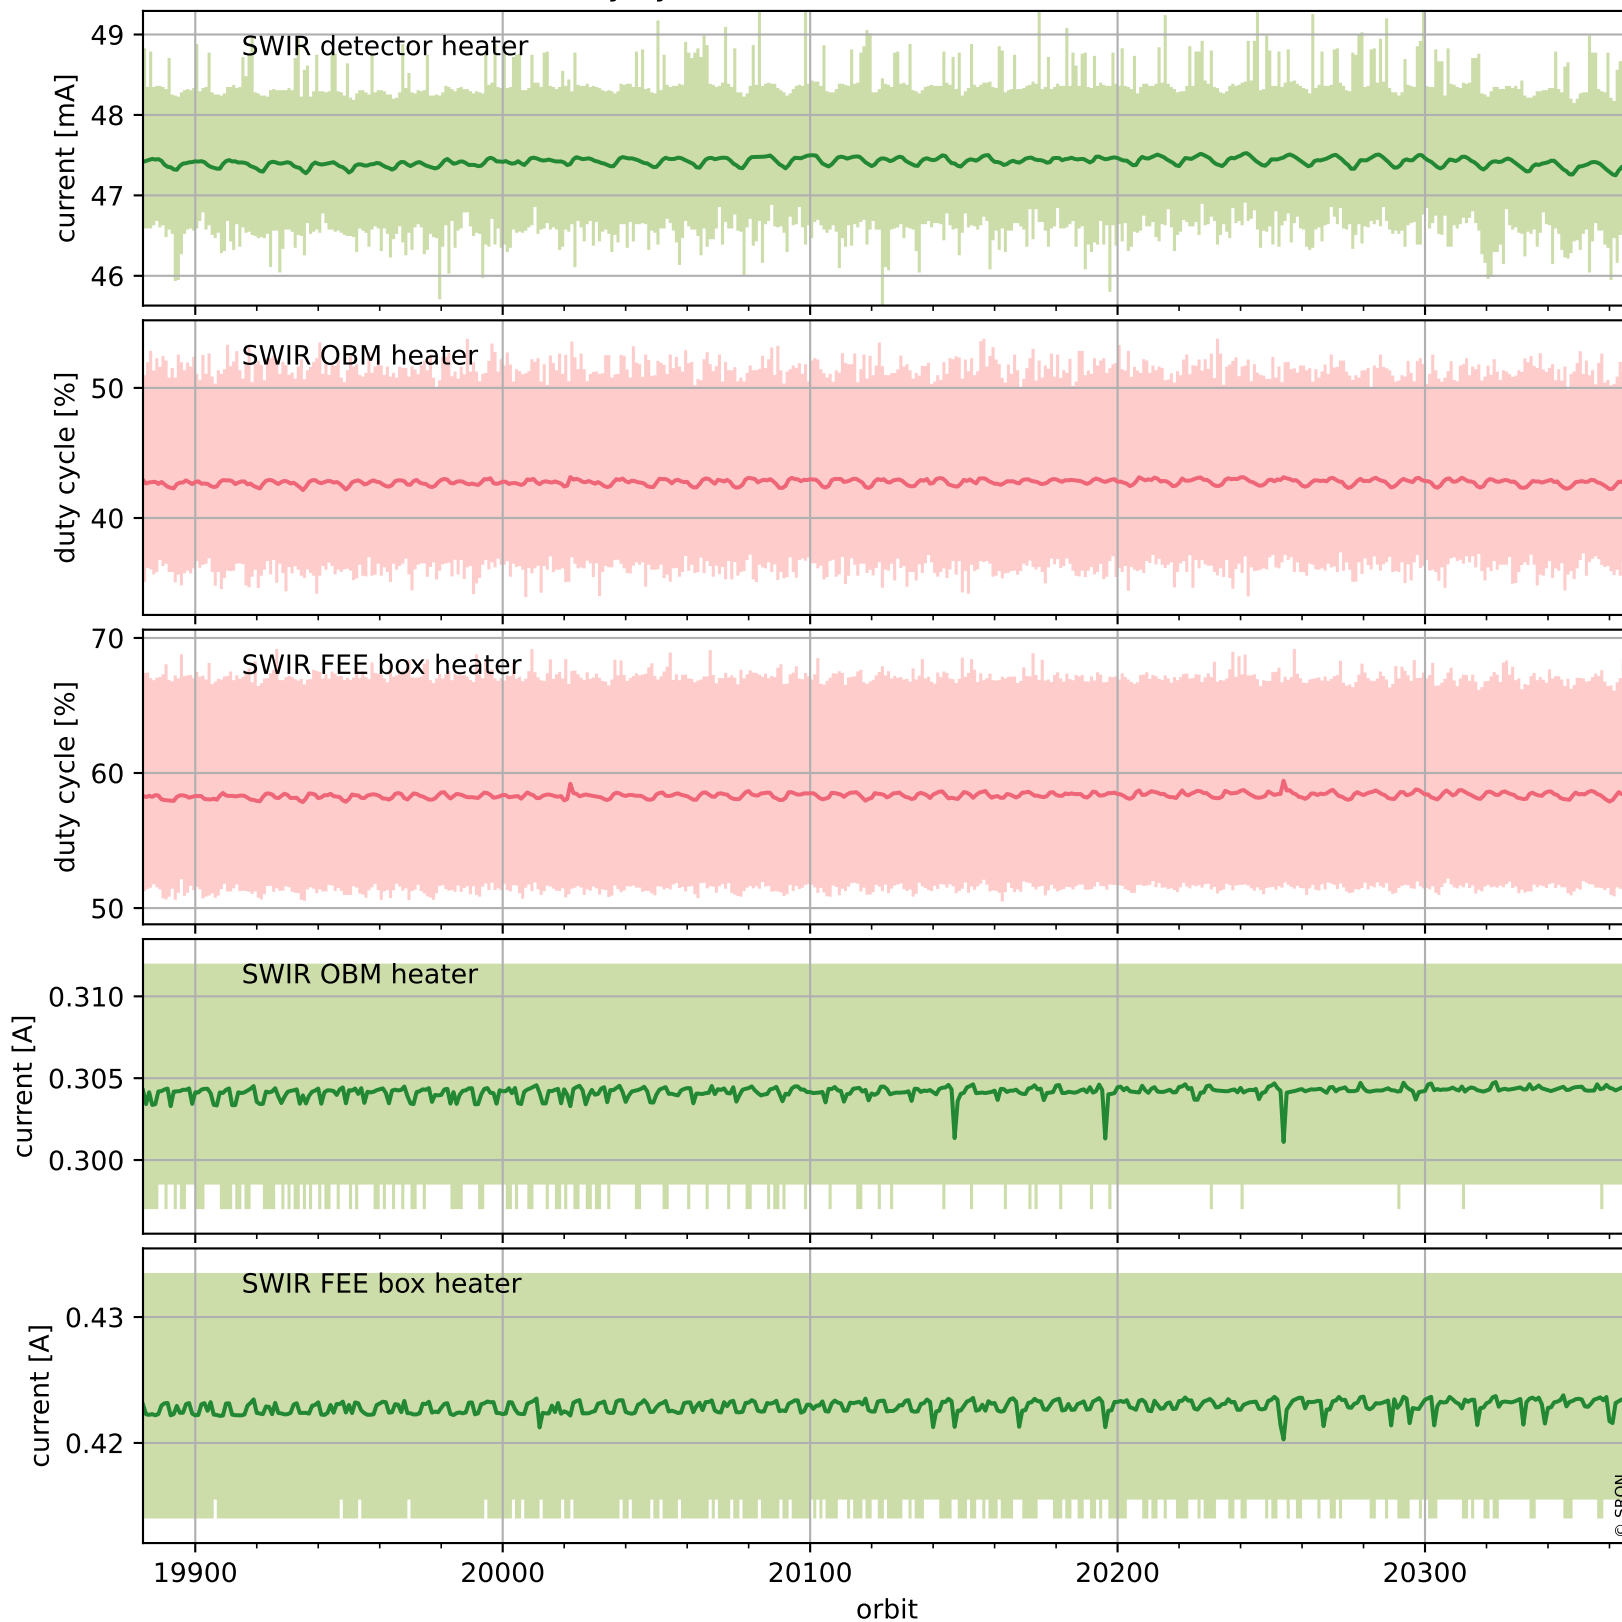

Tropomi SWIR housekeeping data

orbits : [20354, 20367]
coverage : 2021-09-17 / 2021-09-18
created : 2023-08-21T09:17:41

Temperature of sensors relevant for SWIR (one day)

Tropomi SWIR housekeeping data

orbits : [19883, 20367]
coverage : 2021-08-14 / 2021-09-18
created : 2023-08-21T09:17:42

Temperature of sensors relevant for SWIR (last month)

Tropomi SWIR housekeeping data

orbits : [20354, 20367]
coverage : 2021-09-17 / 2021-09-18
created : 2023-08-21T09:17:42

Current and duty cycle of 3 heaters relevant for SWIR (one day)

Tropomi SWIR housekeeping data

orbits : [19883, 20367]
coverage : 2021-08-14 / 2021-09-18
created : 2023-08-21T09:17:42

Current and duty cycle of 3 heaters relevant for SWIR (last month)

Tropomi SWIR housekeeping data

orbits : [20354, 20367]
coverage : 2021-09-17 / 2021-09-18
created : 2023-08-21T09:17:43

Temperature of sensors at the SWIR front-end electronics (one day)

Tropomi SWIR housekeeping data

orbits : [19883, 20367]
coverage : 2021-08-14 / 2021-09-18
created : 2023-08-21T09:17:43