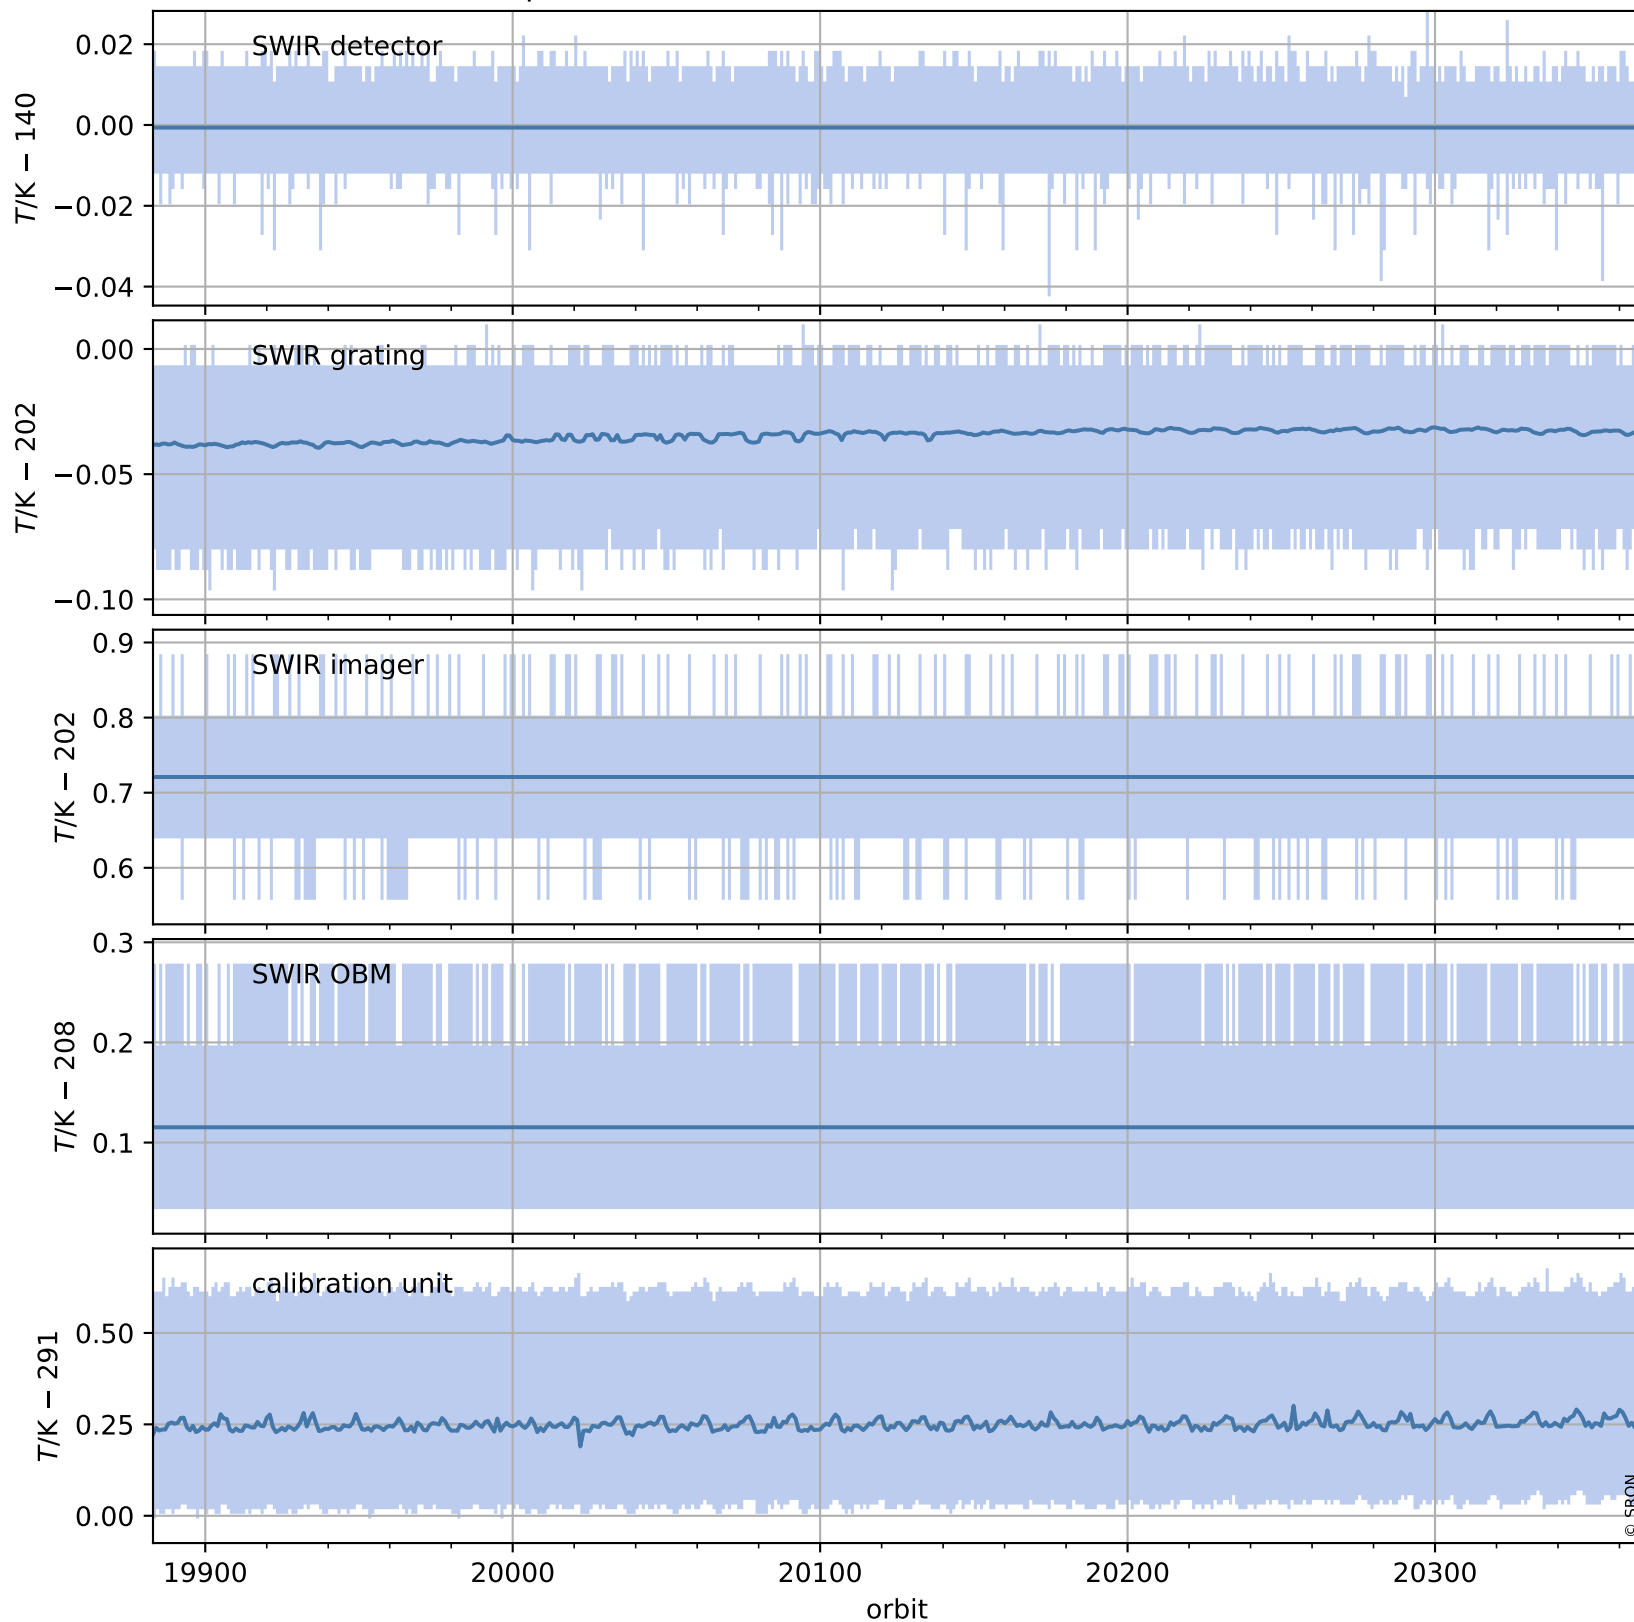

Tropomi SWIR housekeeping data

orbits : [20354, 20367]
coverage : 2021-09-17 / 2021-09-18
created : 2023-08-21T09:17:41

Temperature of sensors relevant for SWIR (one day)

Tropomi SWIR housekeeping data

orbits : [19883, 20367]
coverage : 2021-08-14 / 2021-09-18
created : 2023-08-21T09:17:42

Temperature of sensors relevant for SWIR (last month)

Tropomi SWIR housekeeping data

orbits : [20354, 20367]
coverage : 2021-09-17 / 2021-09-18
created : 2023-08-21T09:17:42

Current and duty cycle of 3 heaters relevant for SWIR (one day)

Tropomi SWIR housekeeping data

orbits : [19883, 20367]
coverage : 2021-08-14 / 2021-09-18
created : 2023-08-21T09:17:42

Current and duty cycle of 3 heaters relevant for SWIR (last month)

Tropomi SWIR housekeeping data

orbits : [20354, 20367]
coverage : 2021-09-17 / 2021-09-18
created : 2023-08-21T09:17:43

Temperature of sensors at the SWIR front-end electronics (one day)

Tropomi SWIR housekeeping data

orbits : [19883, 20367]
coverage : 2021-08-14 / 2021-09-18
created : 2023-08-21T09:17:43