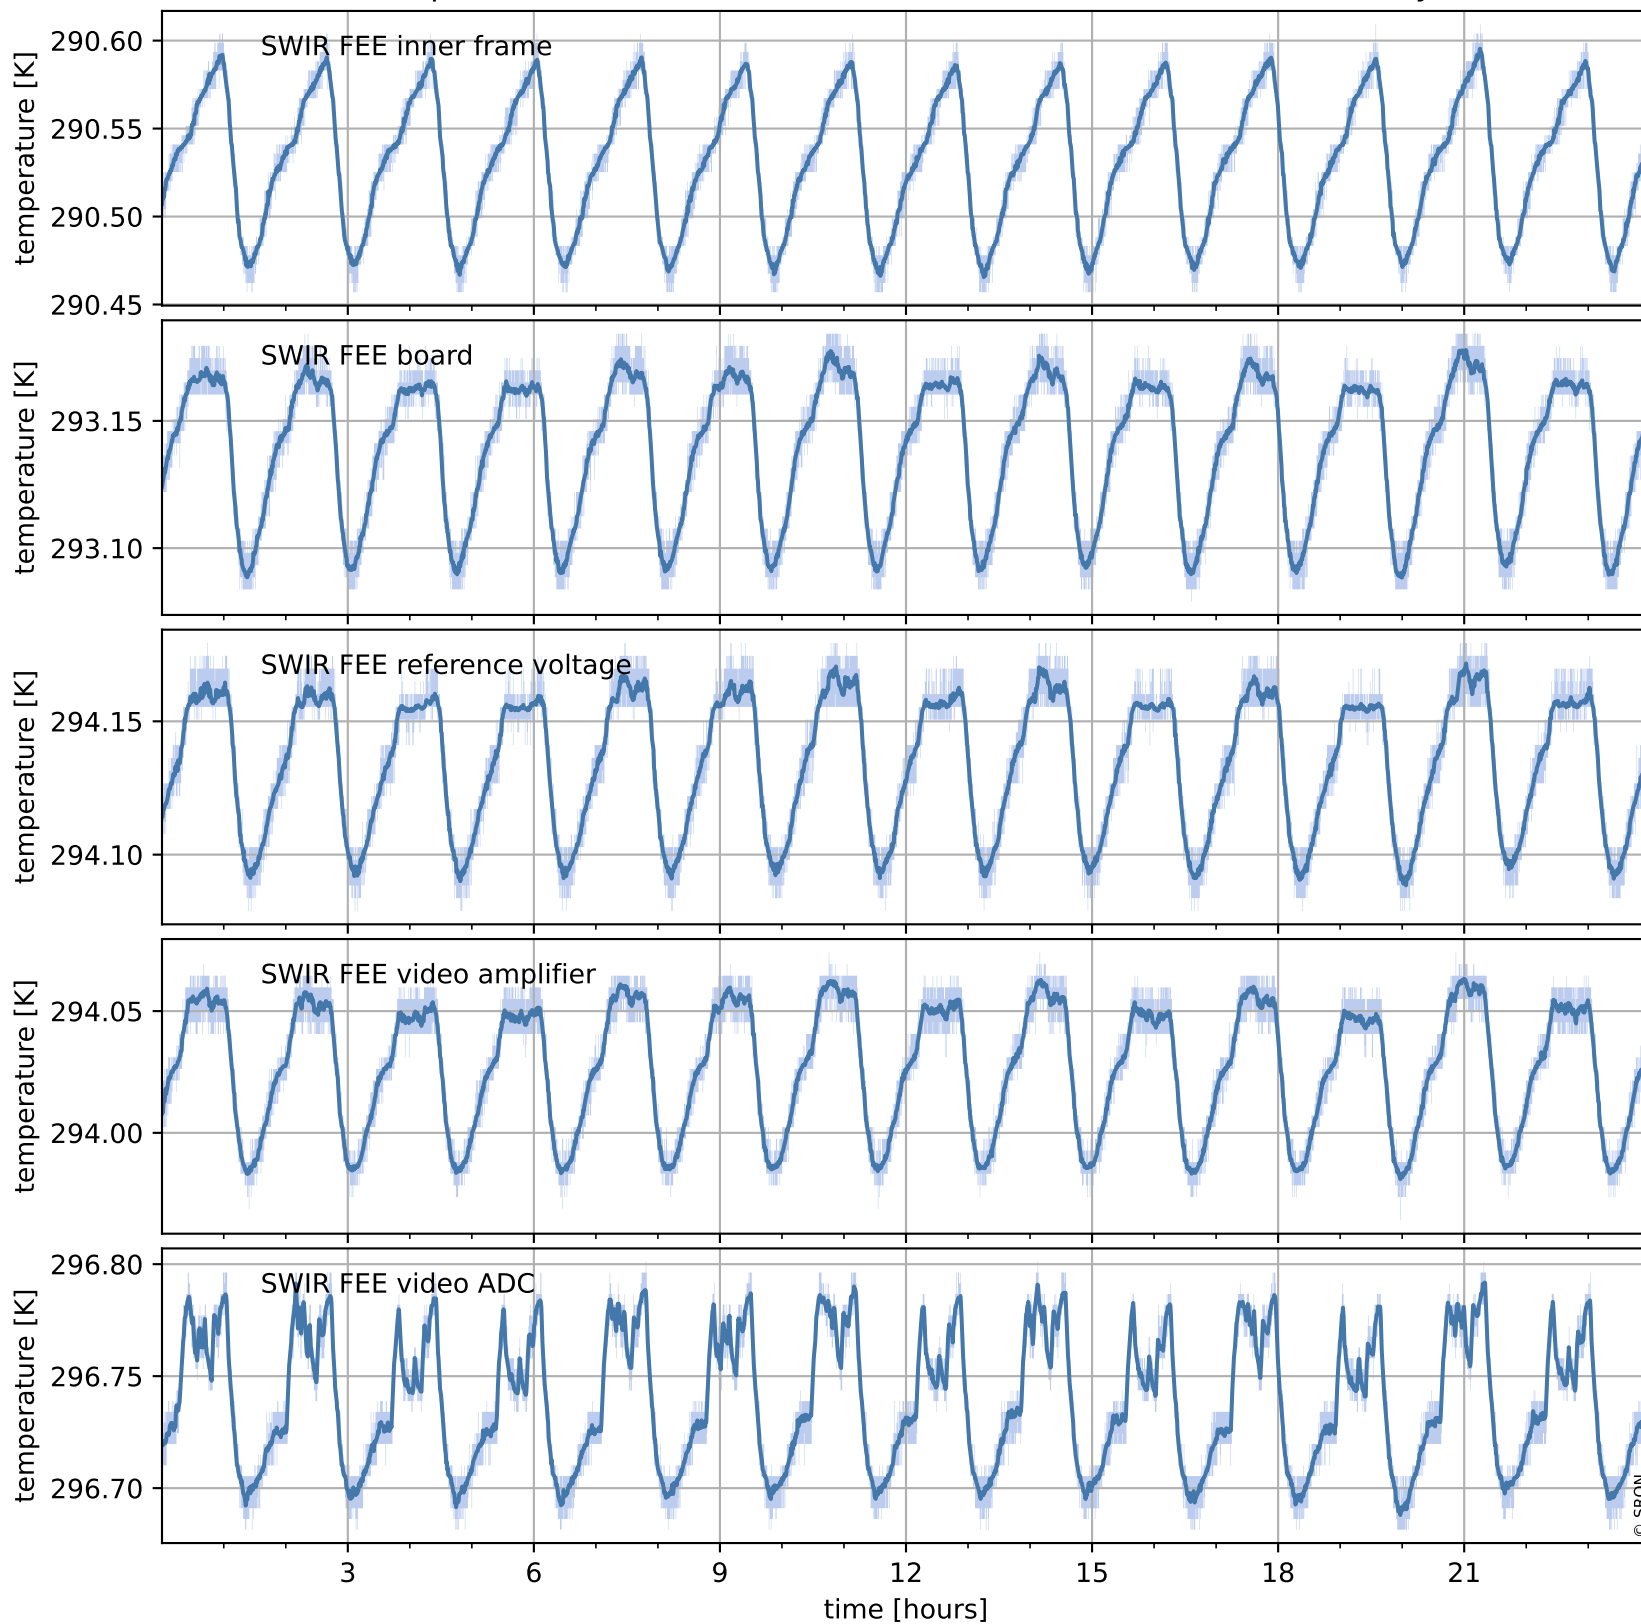

Tropomi SWIR housekeeping data

orbits : [20354, 20367]
coverage : 2021-09-17 / 2021-09-18
created : 2023-08-21T09:17:41

Temperature of sensors relevant for SWIR (one day)

Tropomi SWIR housekeeping data

orbits : [19883, 20367]
coverage : 2021-08-14 / 2021-09-18
created : 2023-08-21T09:17:42

Temperature of sensors relevant for SWIR (last month)

Tropomi SWIR housekeeping data

orbits : [20354, 20367]
coverage : 2021-09-17 / 2021-09-18
created : 2023-08-21T09:17:42

Current and duty cycle of 3 heaters relevant for SWIR (one day)

Tropomi SWIR housekeeping data

orbits : [19883, 20367]
coverage : 2021-08-14 / 2021-09-18
created : 2023-08-21T09:17:42

Current and duty cycle of 3 heaters relevant for SWIR (last month)

Tropomi SWIR housekeeping data

orbits : [20354, 20367]
coverage : 2021-09-17 / 2021-09-18
created : 2023-08-21T09:17:43

Temperature of sensors at the SWIR front-end electronics (one day)

Tropomi SWIR housekeeping data

orbits : [19883, 20367]
coverage : 2021-08-14 / 2021-09-18
created : 2023-08-21T09:17:43