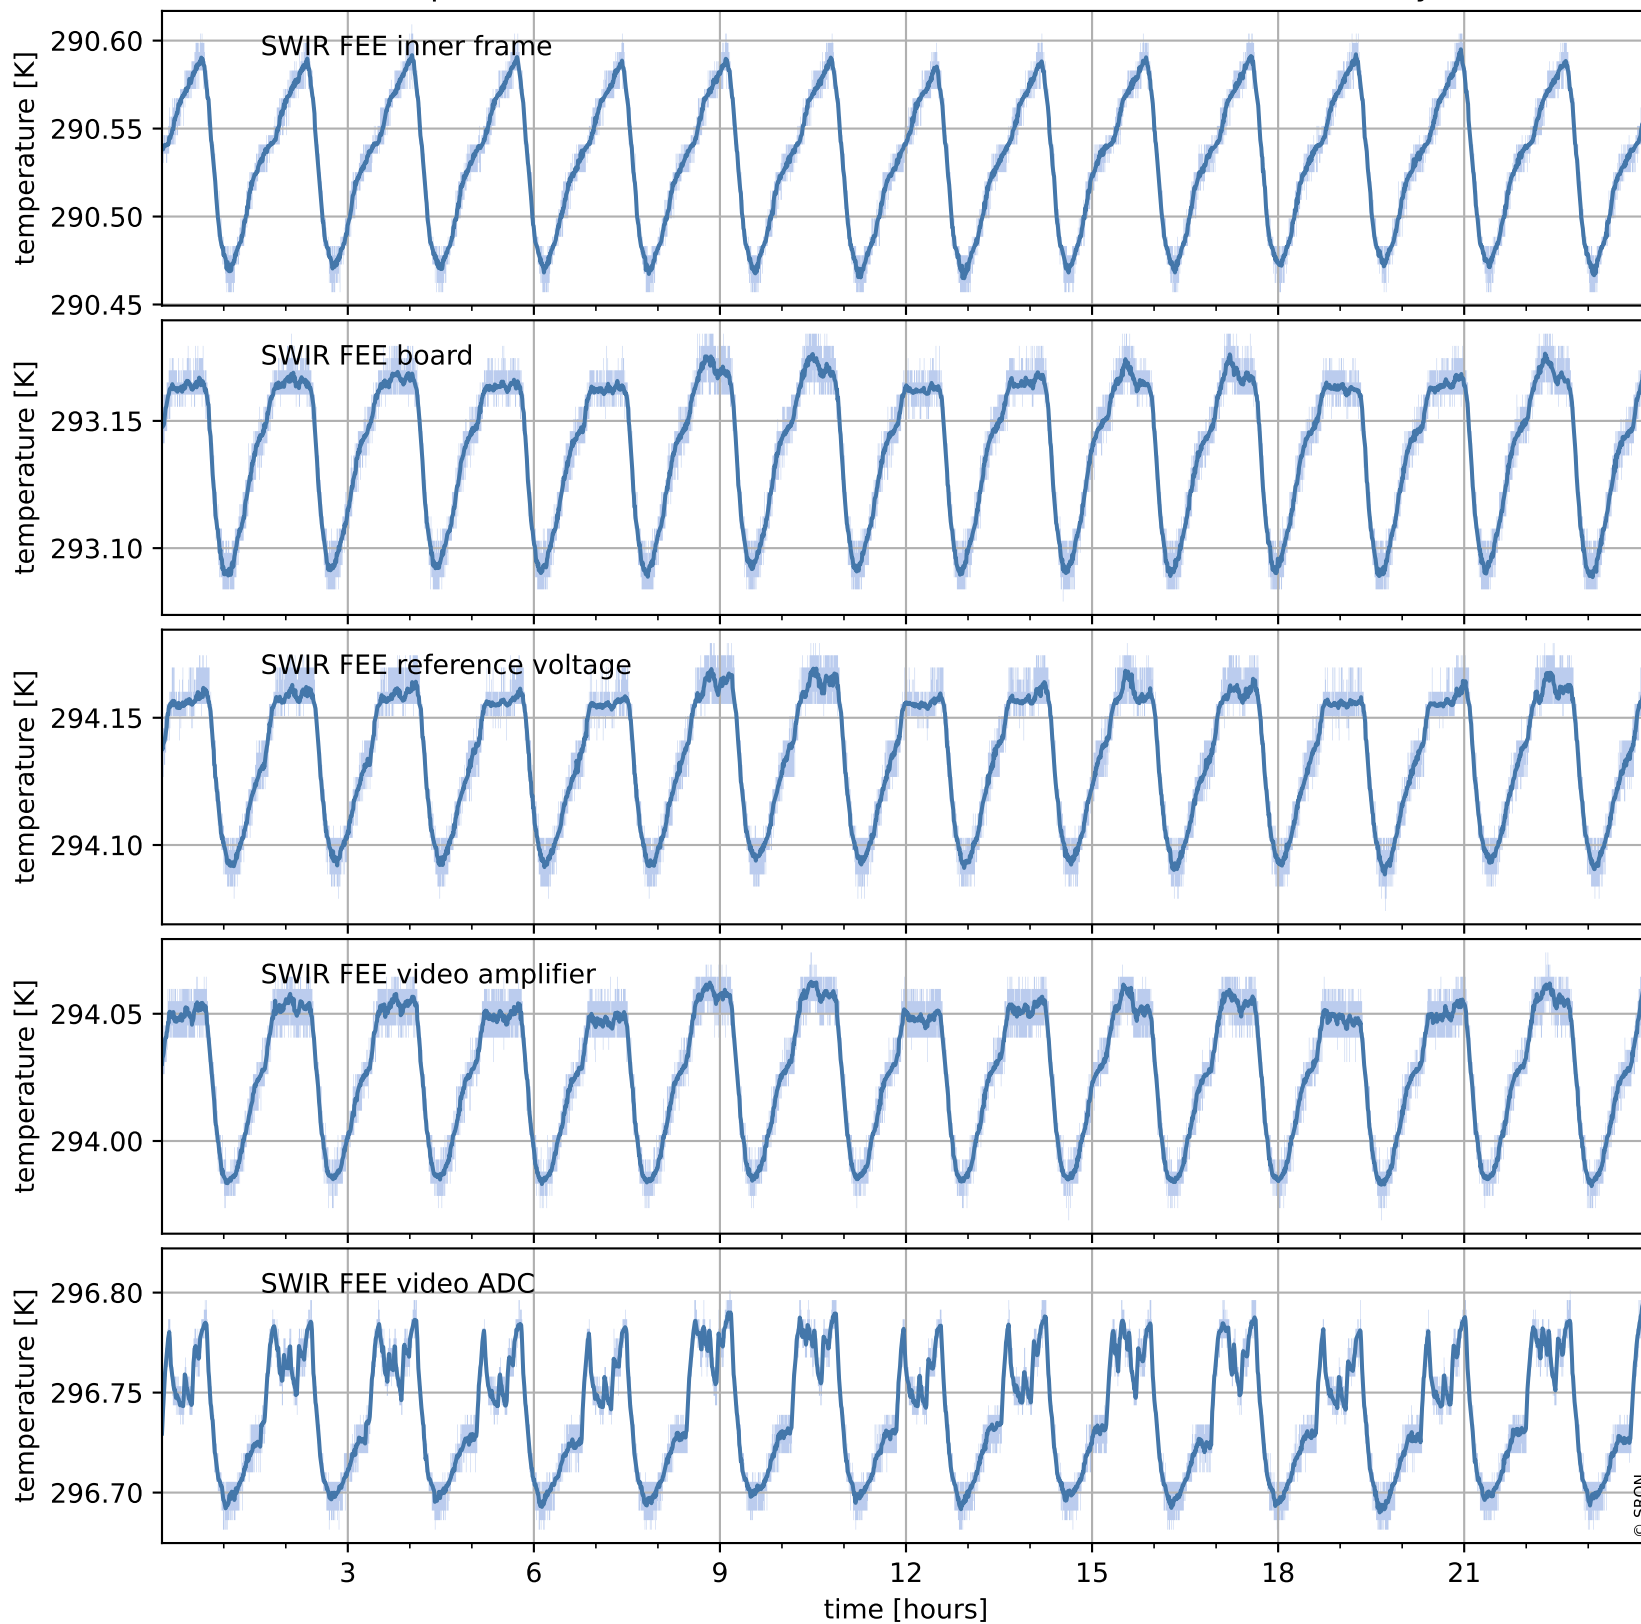

Tropomi SWIR housekeeping data

orbits : [20368, 20381]
coverage : 2021-09-18 / 2021-09-19
created : 2023-08-21T09:17:45

Temperature of sensors at the SWIR front-end electronics (one day)