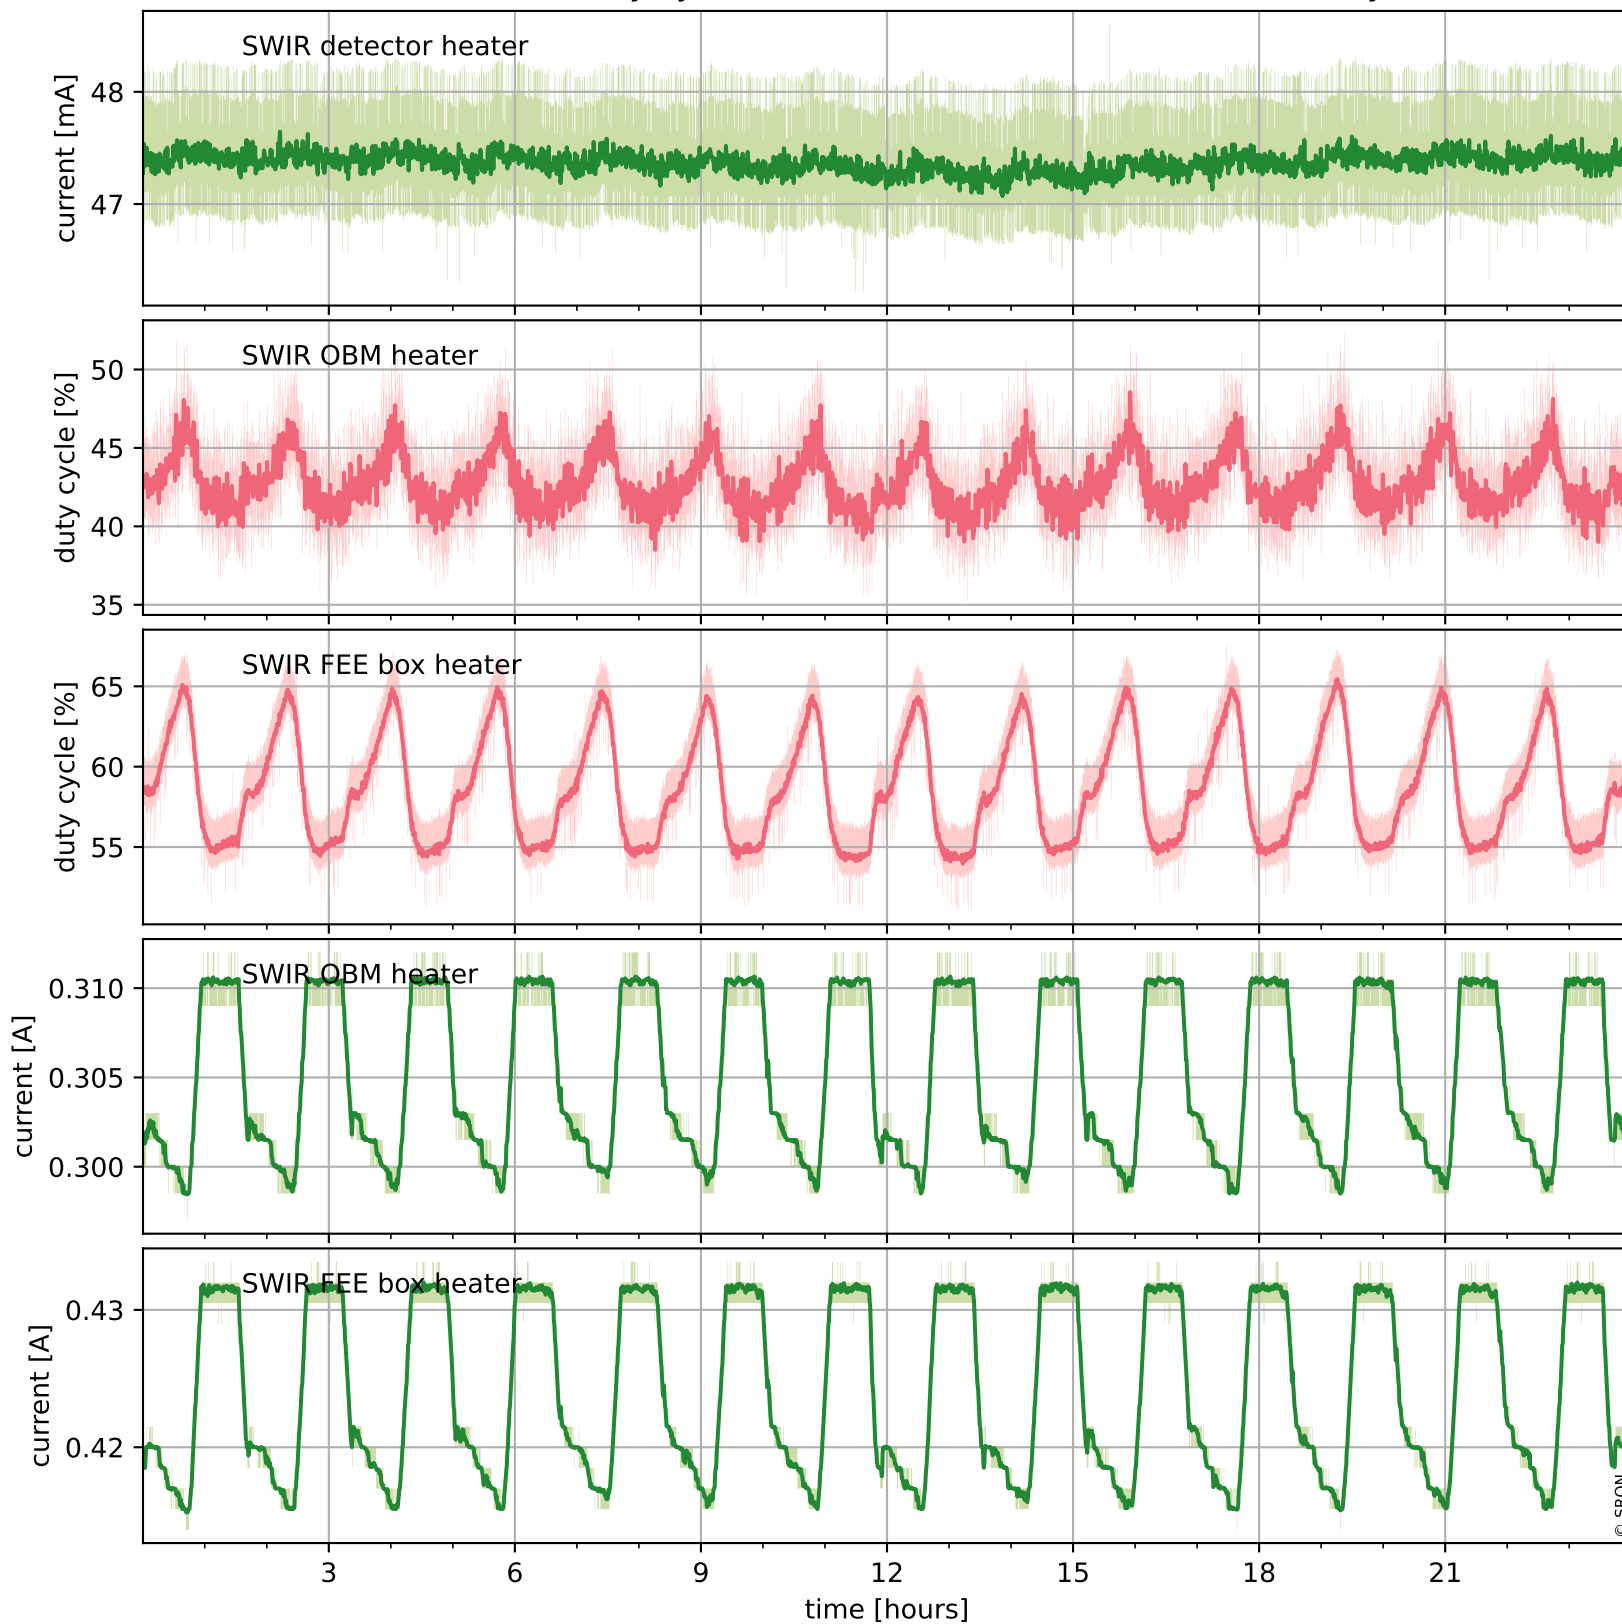

Tropomi SWIR housekeeping data

orbits : [20368, 20381]
coverage : 2021-09-18 / 2021-09-19
created : 2023-08-21T09:17:44

Current and duty cycle of 3 heaters relevant for SWIR (one day)