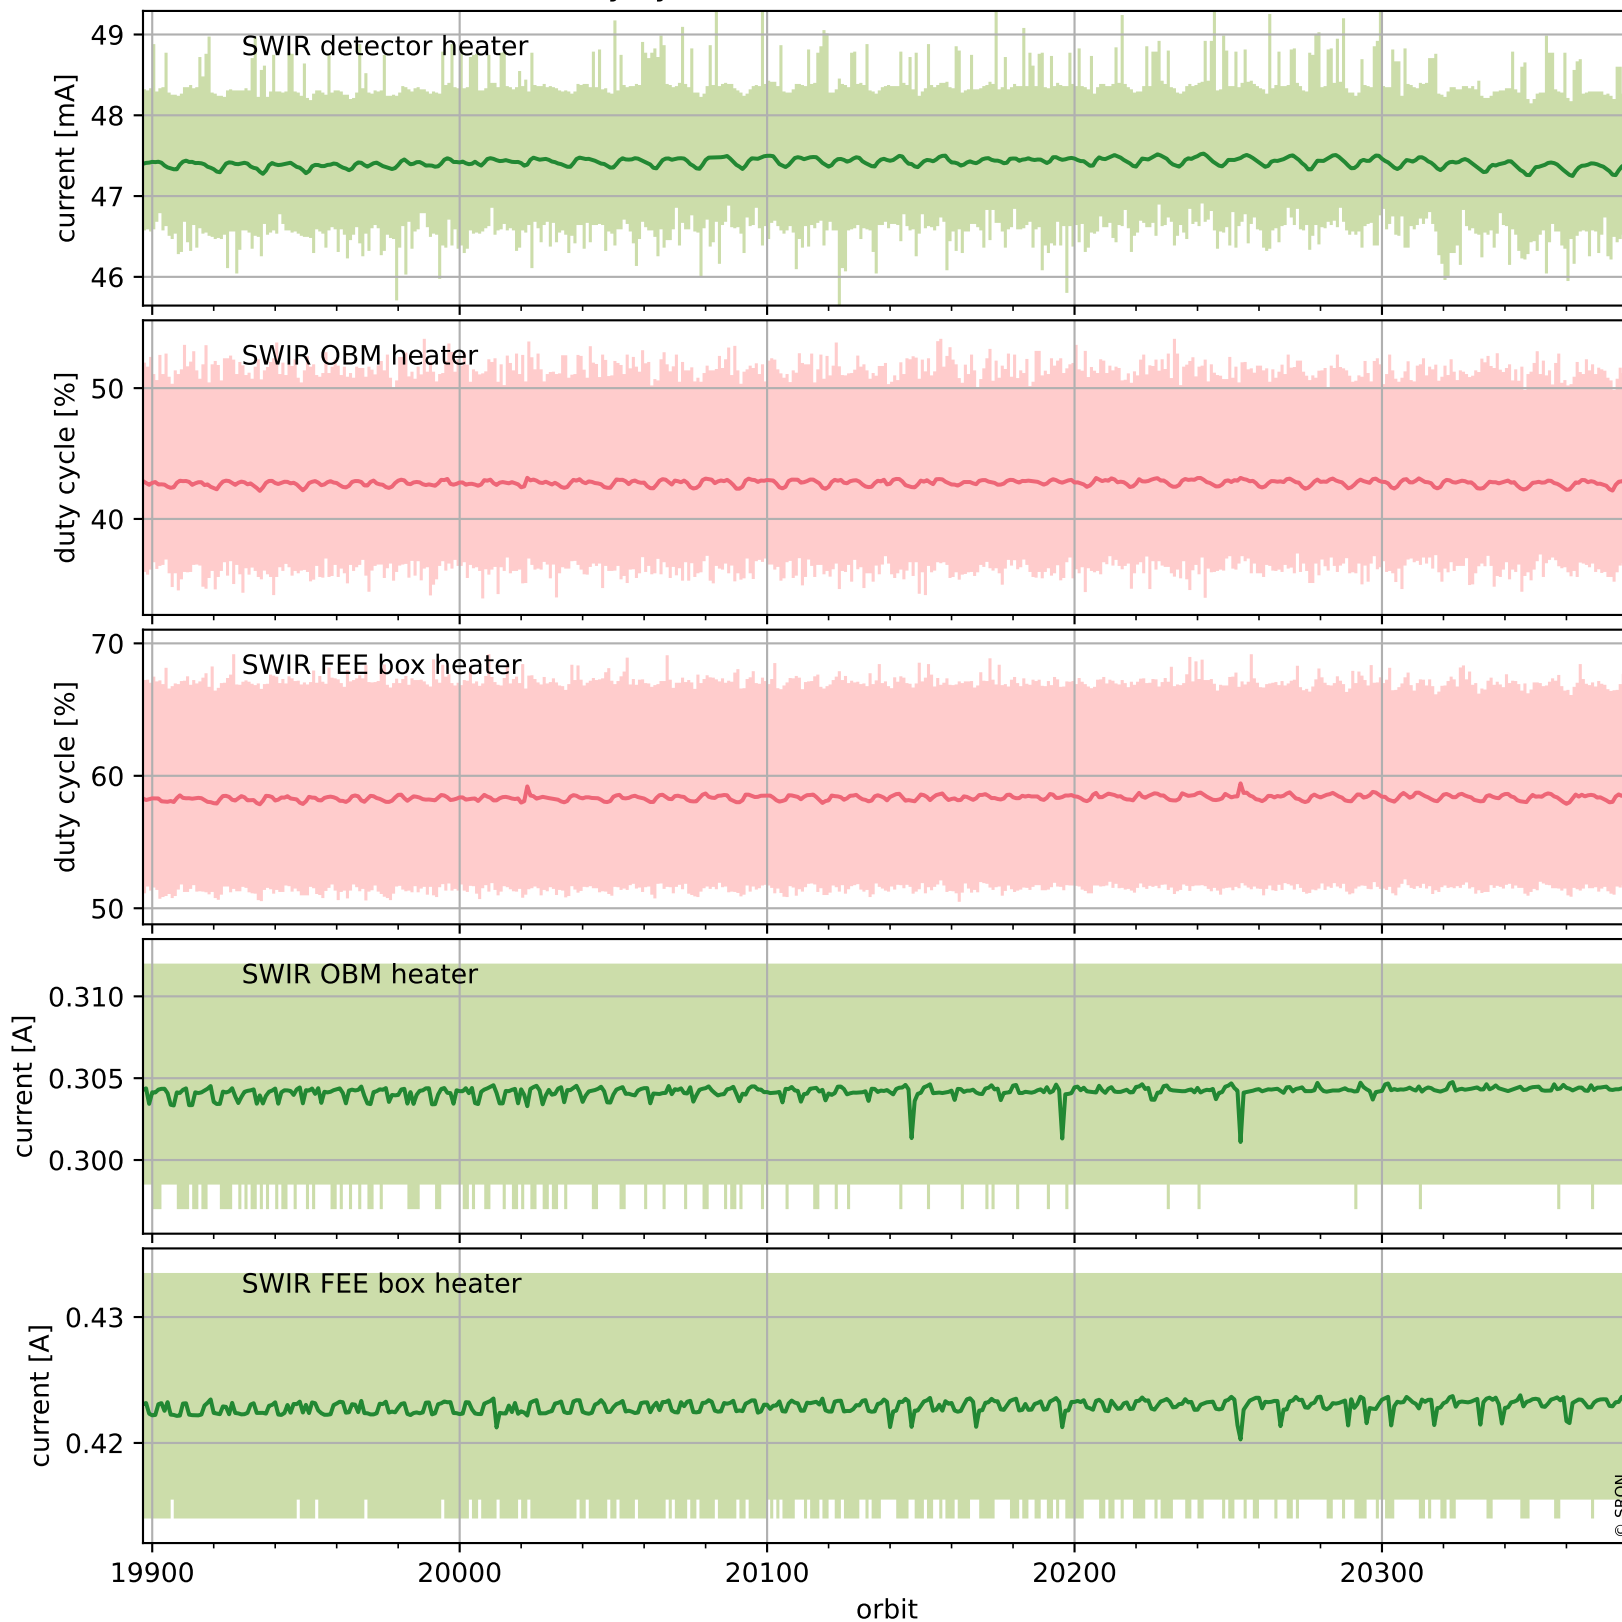

Tropomi SWIR housekeeping data

orbits : [19897, 20381]
coverage : 2021-08-15 / 2021-09-19
created : 2023-08-21T09:17:45

Current and duty cycle of 3 heaters relevant for SWIR (last month)