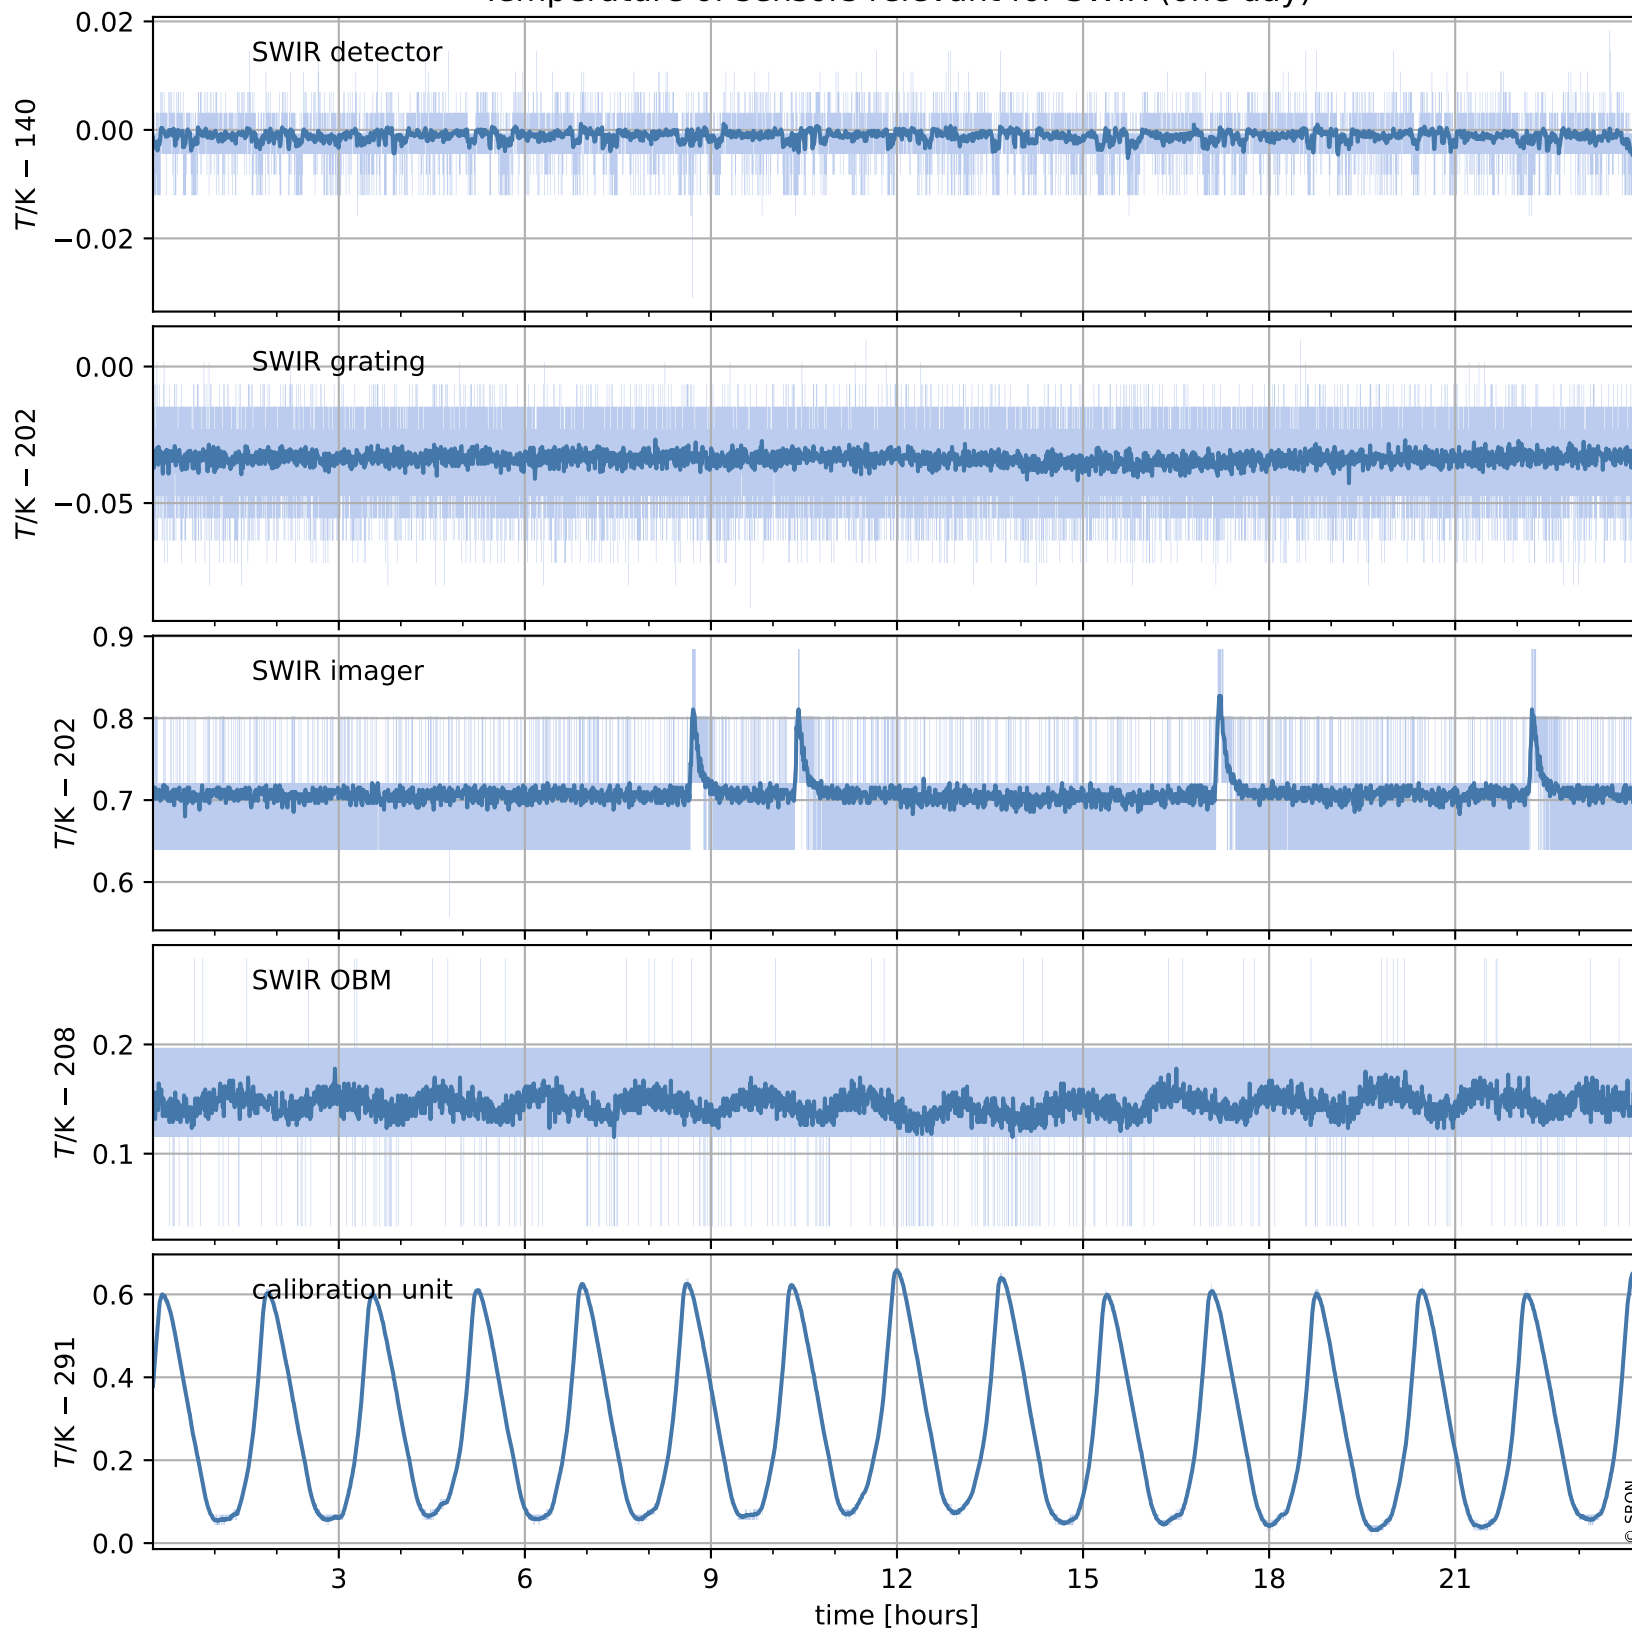

# Tropomi SWIR housekeeping data

orbits : [20368, 20381]  
coverage : 2021-09-18 / 2021-09-19  
created : 2023-08-21T09:17:44

## Temperature of sensors relevant for SWIR (one day)

## Temperature of sensors relevant for SWIR (last month)