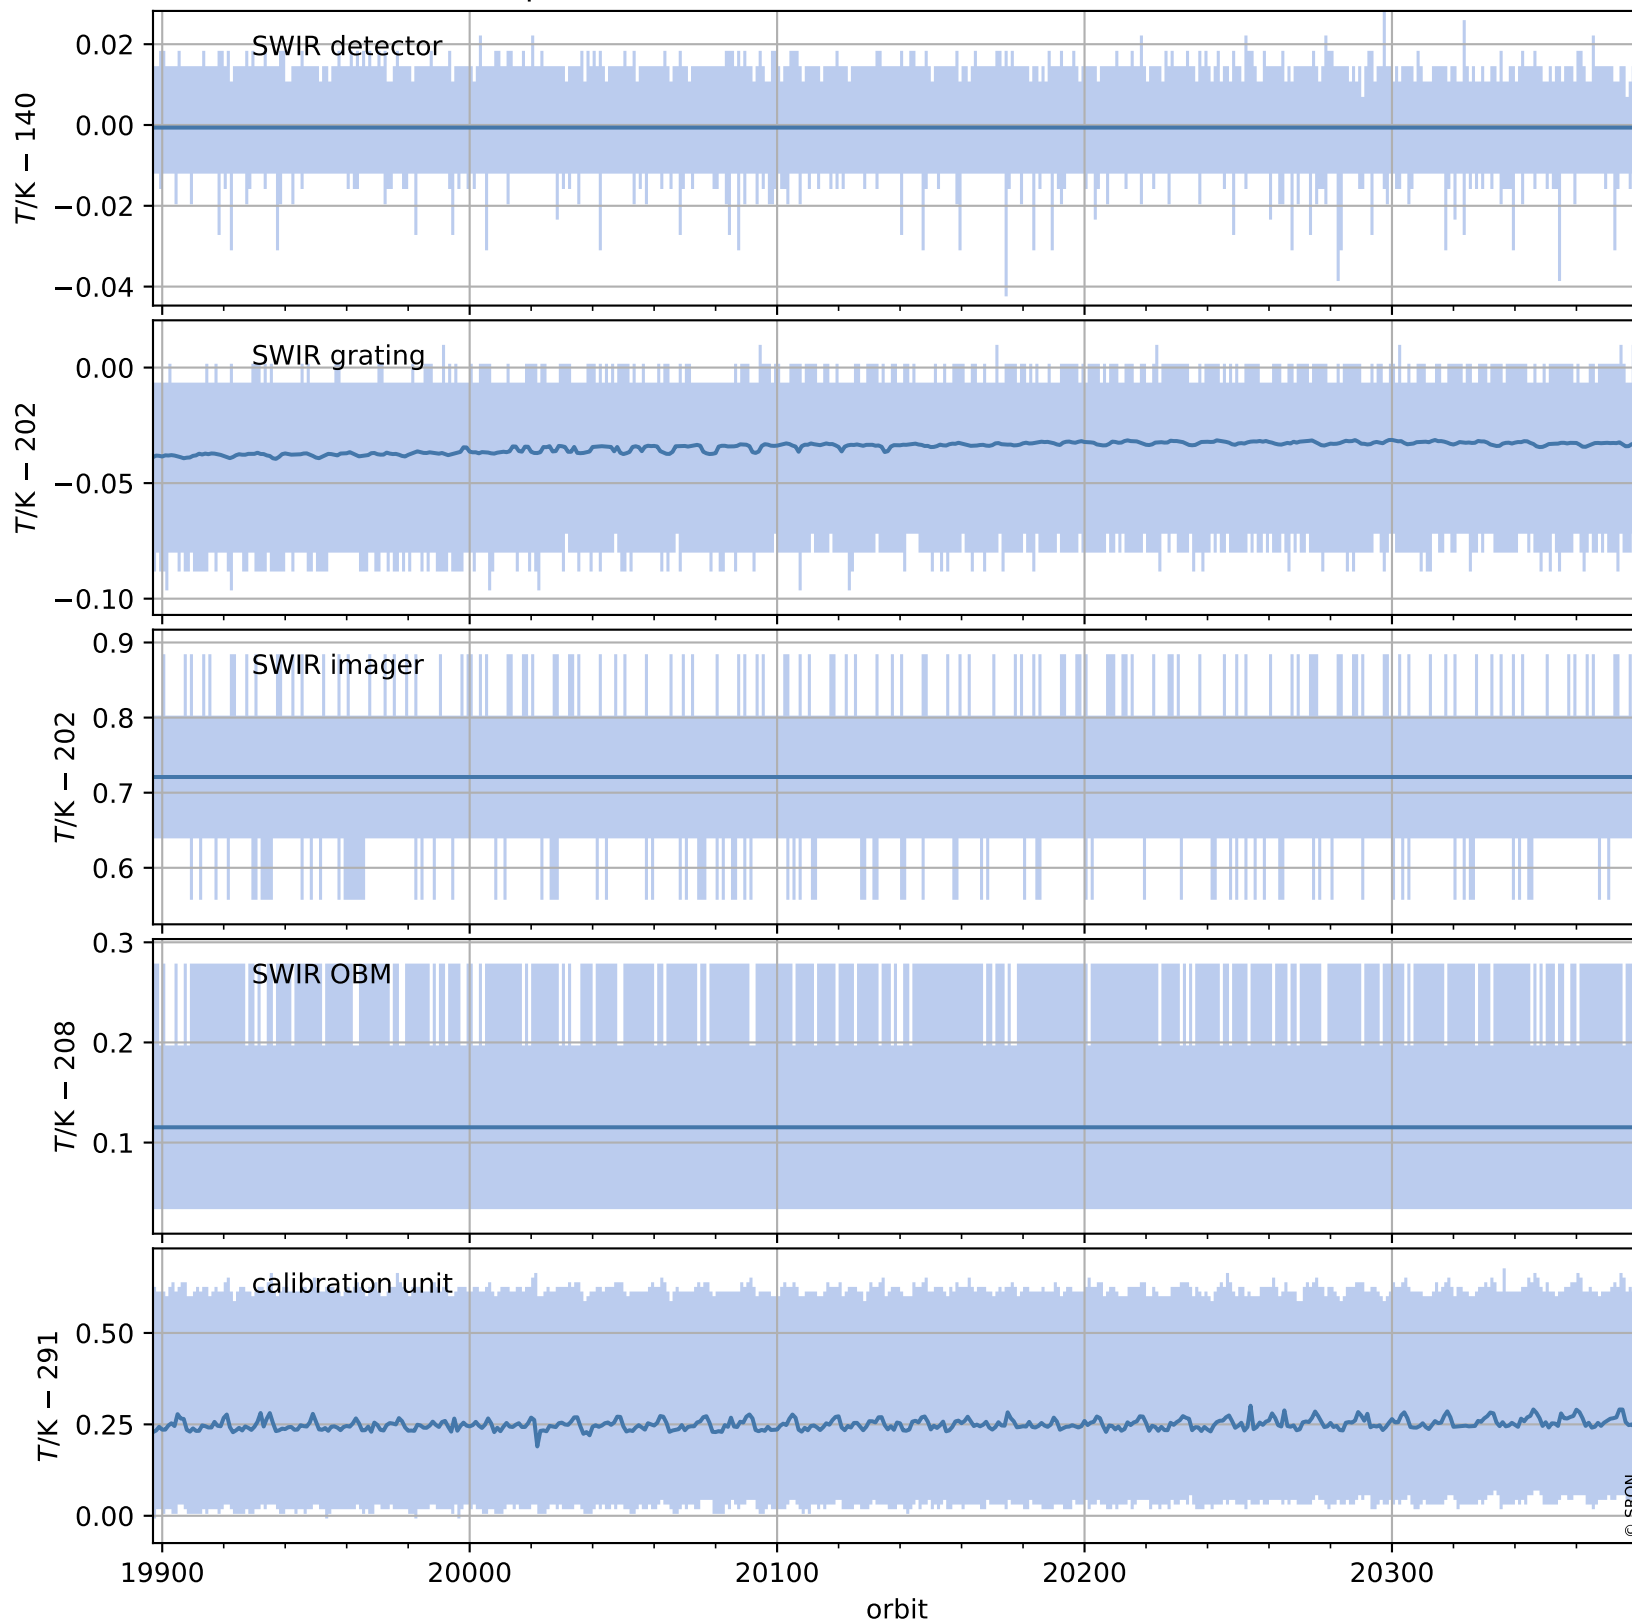

# Tropomi SWIR housekeeping data

orbits : [20368, 20381]  
coverage : 2021-09-18 / 2021-09-19  
created : 2023-08-21T09:17:44

## Temperature of sensors relevant for SWIR (one day)

# Tropomi SWIR housekeeping data

orbits : [19897, 20381]  
coverage : 2021-08-15 / 2021-09-19  
created : 2023-08-21T09:17:44

## Temperature of sensors relevant for SWIR (last month)