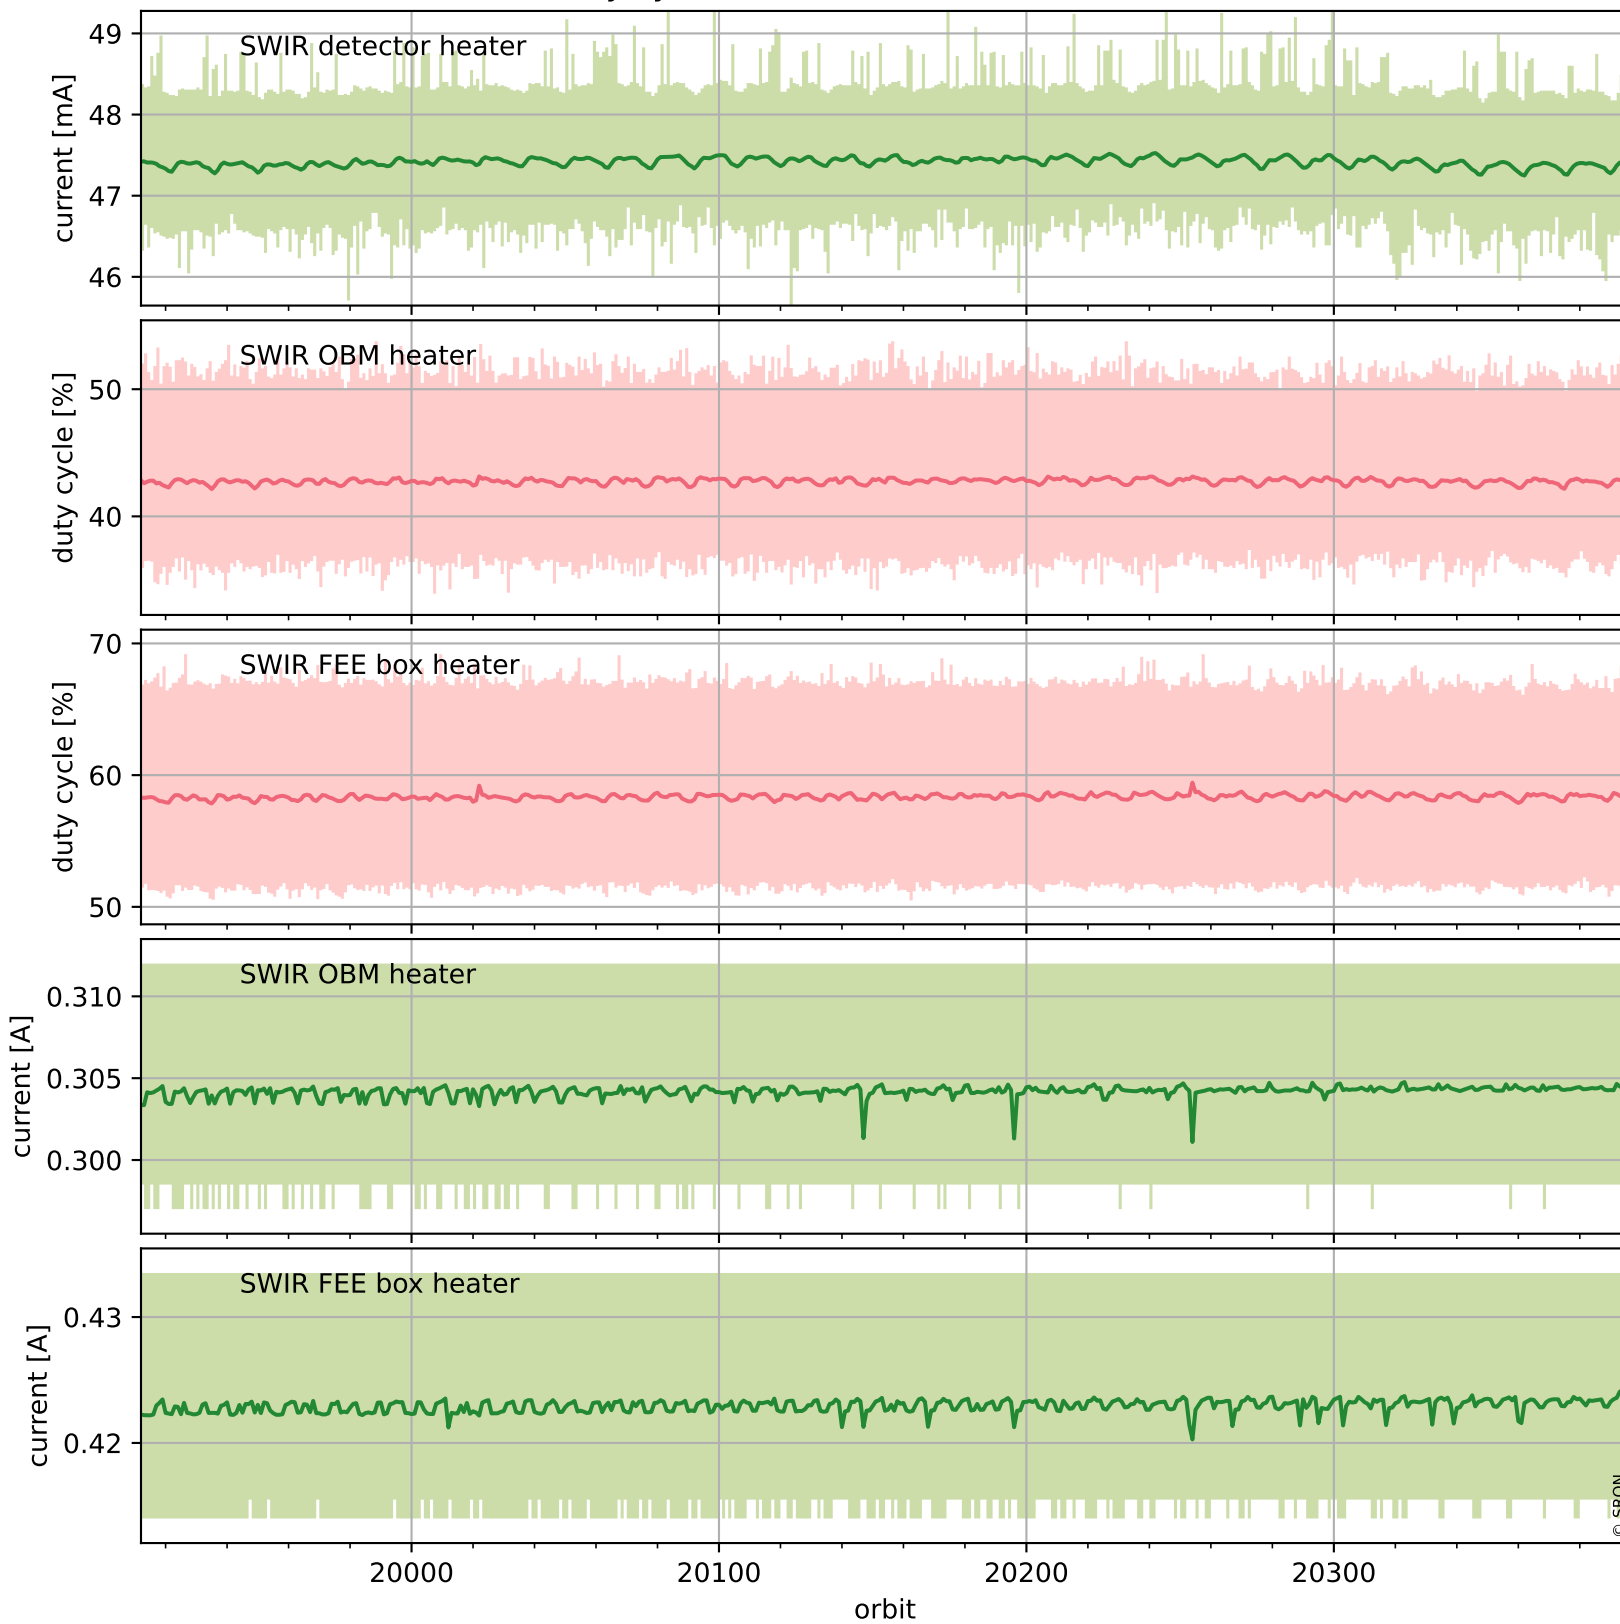

Tropomi SWIR housekeeping data

orbits : [19912, 20396]
coverage : 2021-08-16 / 2021-09-20
created : 2023-08-21T09:17:47

Current and duty cycle of 3 heaters relevant for SWIR (last month)