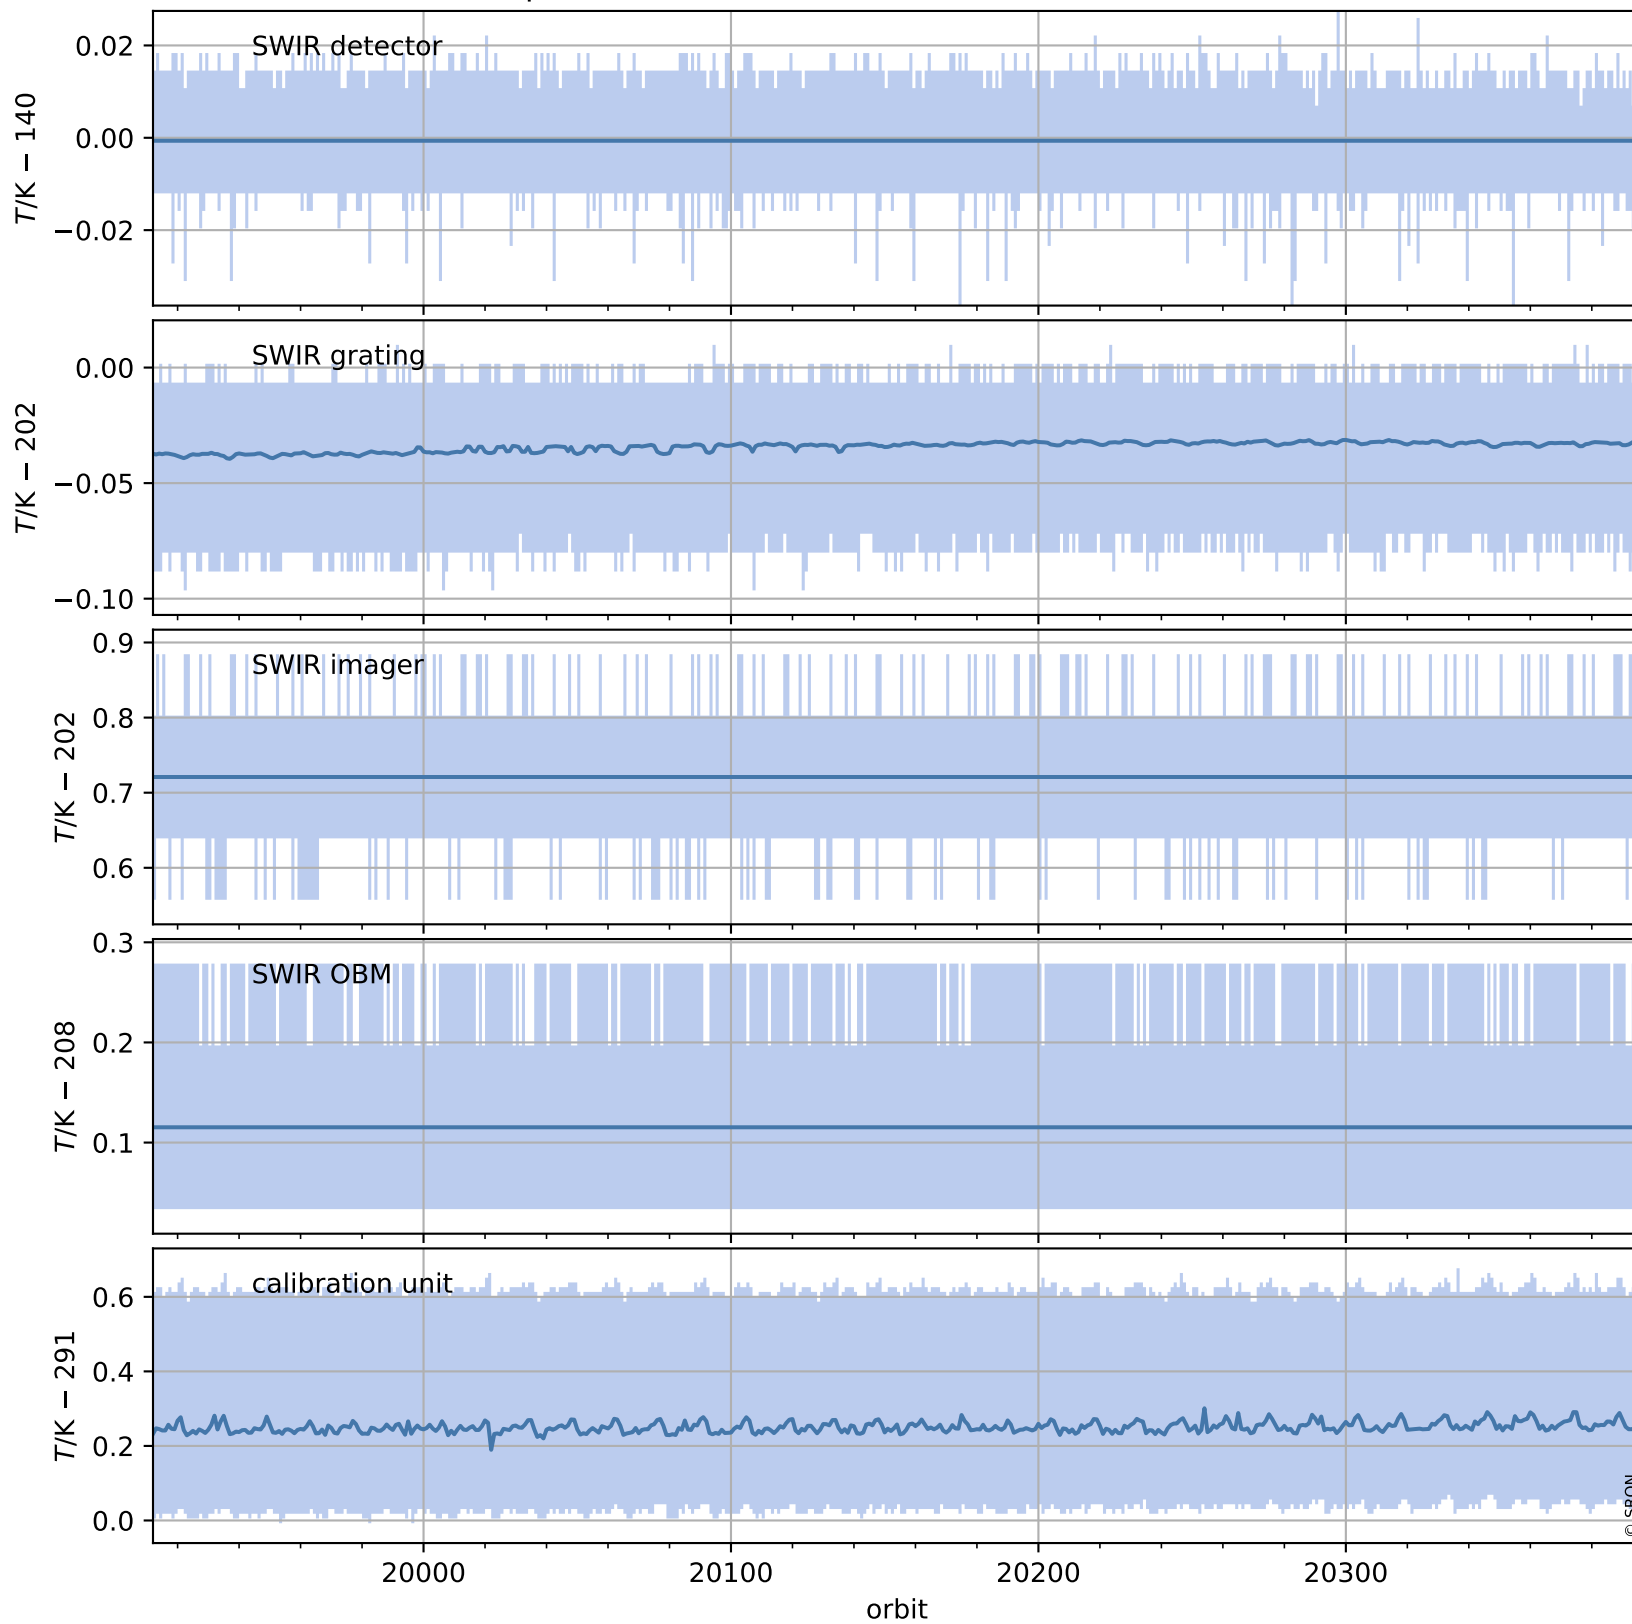

# Tropomi SWIR housekeeping data

orbits : [20382, 20396]  
coverage : 2021-09-19 / 2021-09-20  
created : 2023-08-21T09:17:46

## Temperature of sensors relevant for SWIR (one day)

# Tropomi SWIR housekeeping data

orbits : [19912, 20396]  
coverage : 2021-08-16 / 2021-09-20  
created : 2023-08-21T09:17:46

## Temperature of sensors relevant for SWIR (last month)