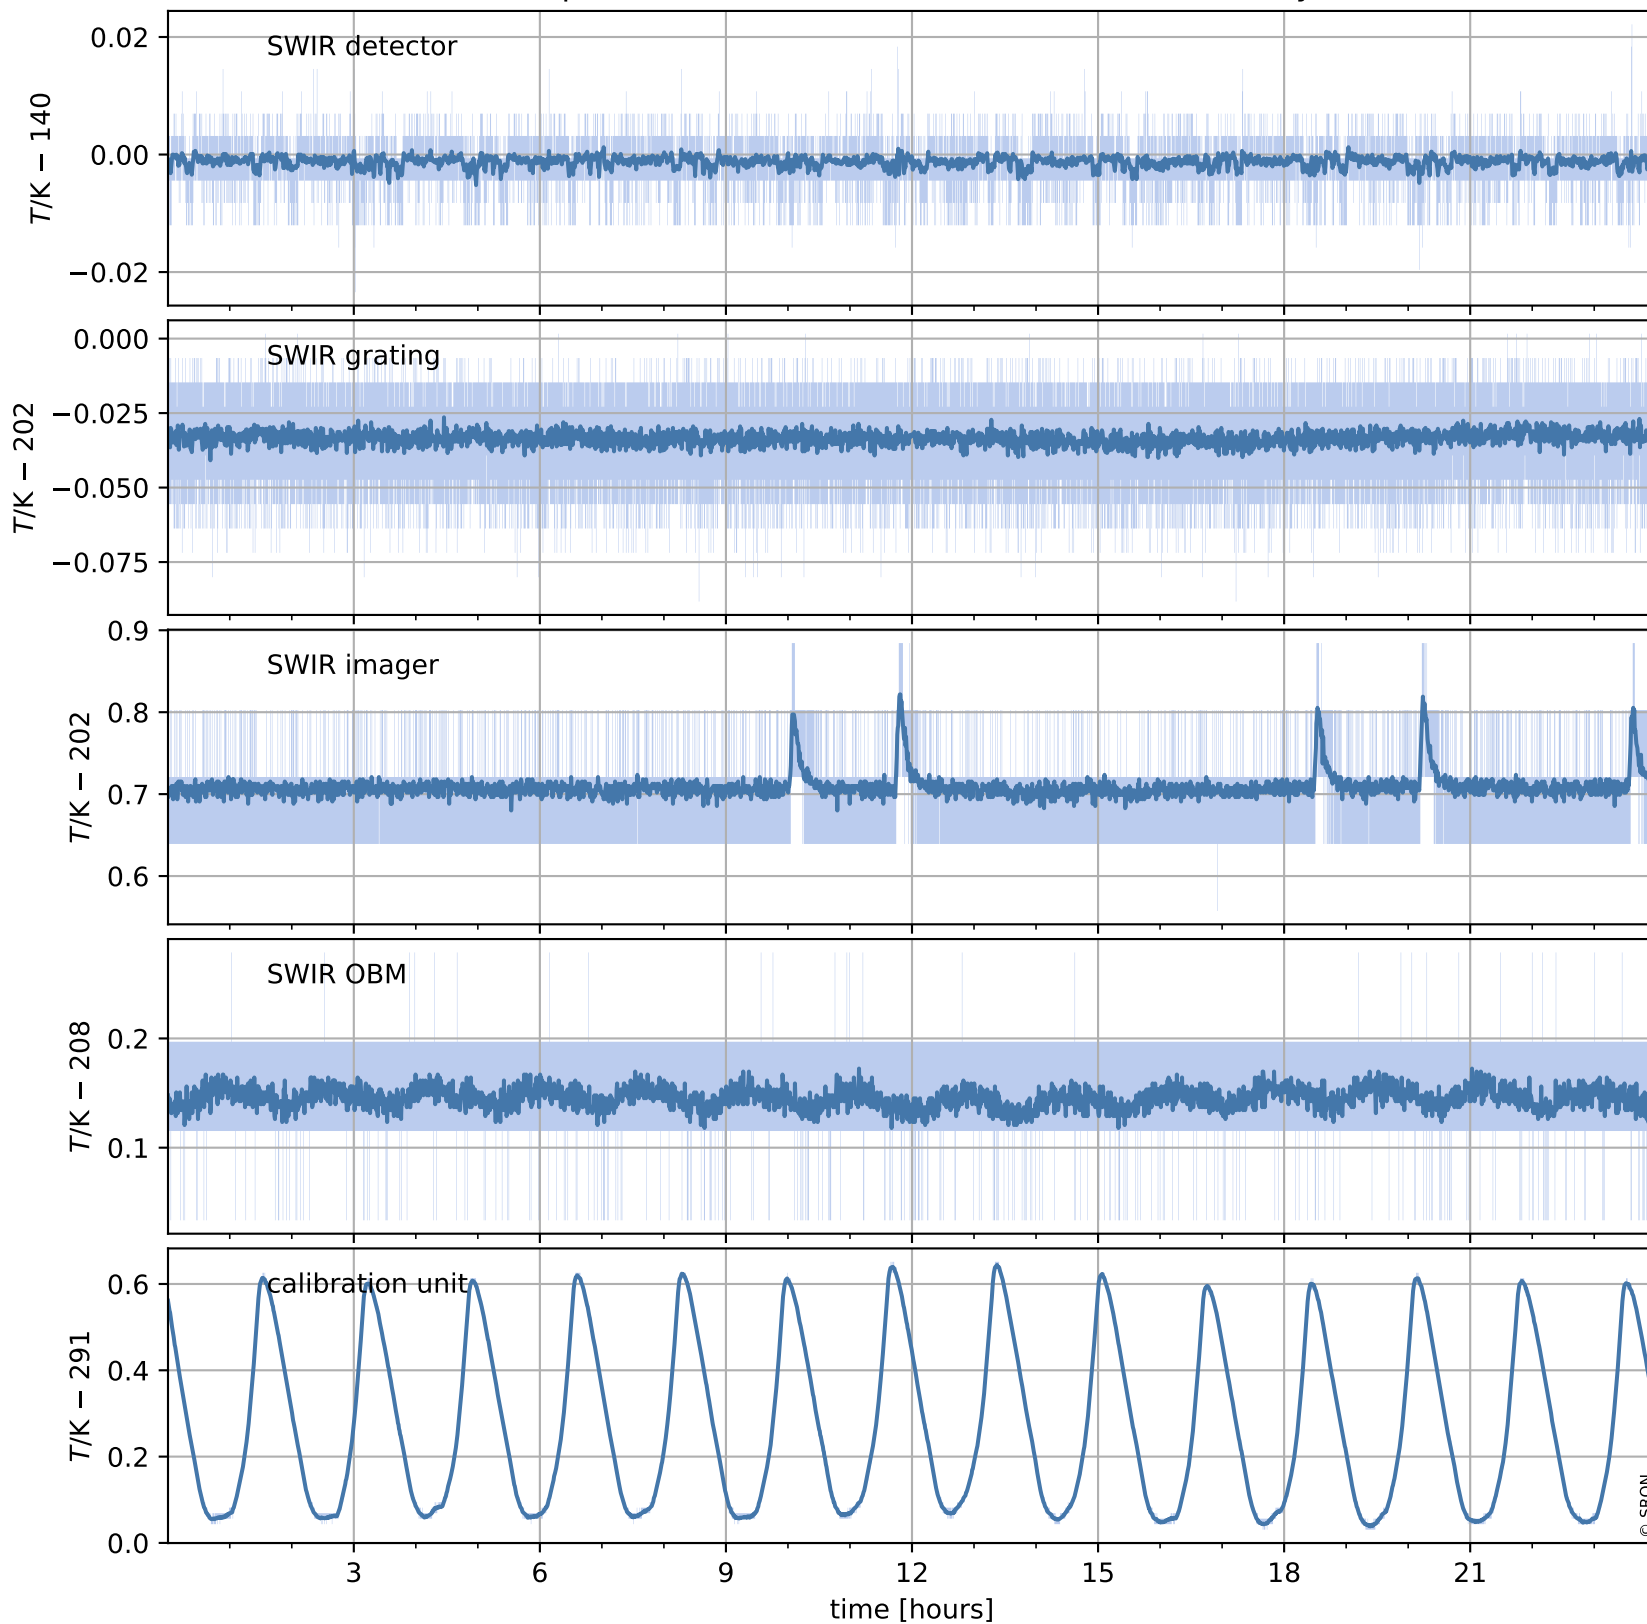

# Tropomi SWIR housekeeping data

orbits : [20382, 20396]  
coverage : 2021-09-19 / 2021-09-20  
created : 2023-08-21T09:17:46

## Temperature of sensors relevant for SWIR (one day)

## Temperature of sensors relevant for SWIR (last month)