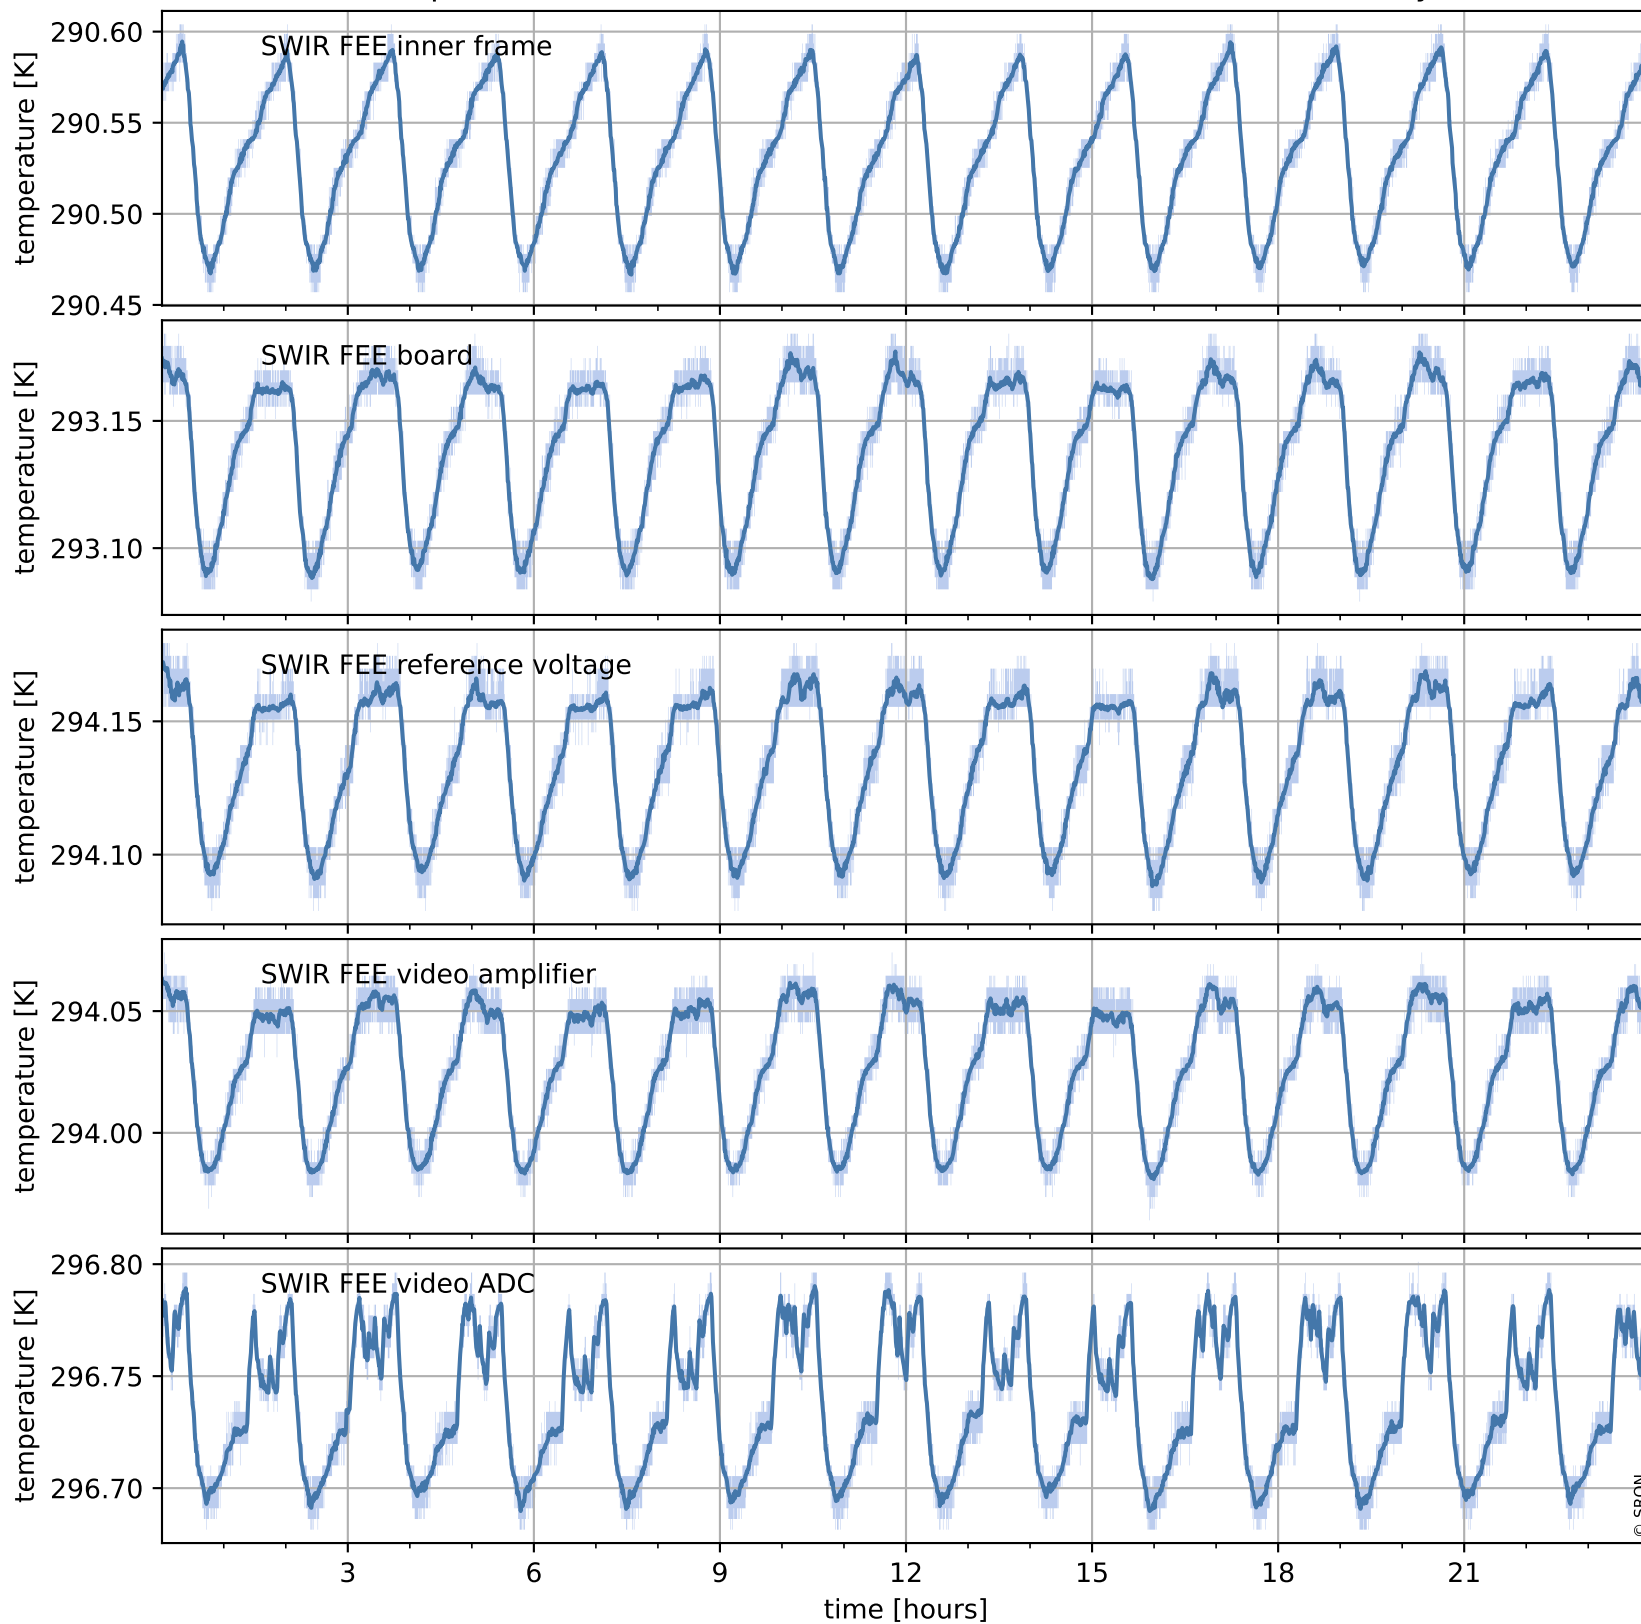

Tropomi SWIR housekeeping data

orbits : [20382, 20396]
coverage : 2021-09-19 / 2021-09-20
created : 2023-08-21T09:17:47

Temperature of sensors at the SWIR front-end electronics (one day)