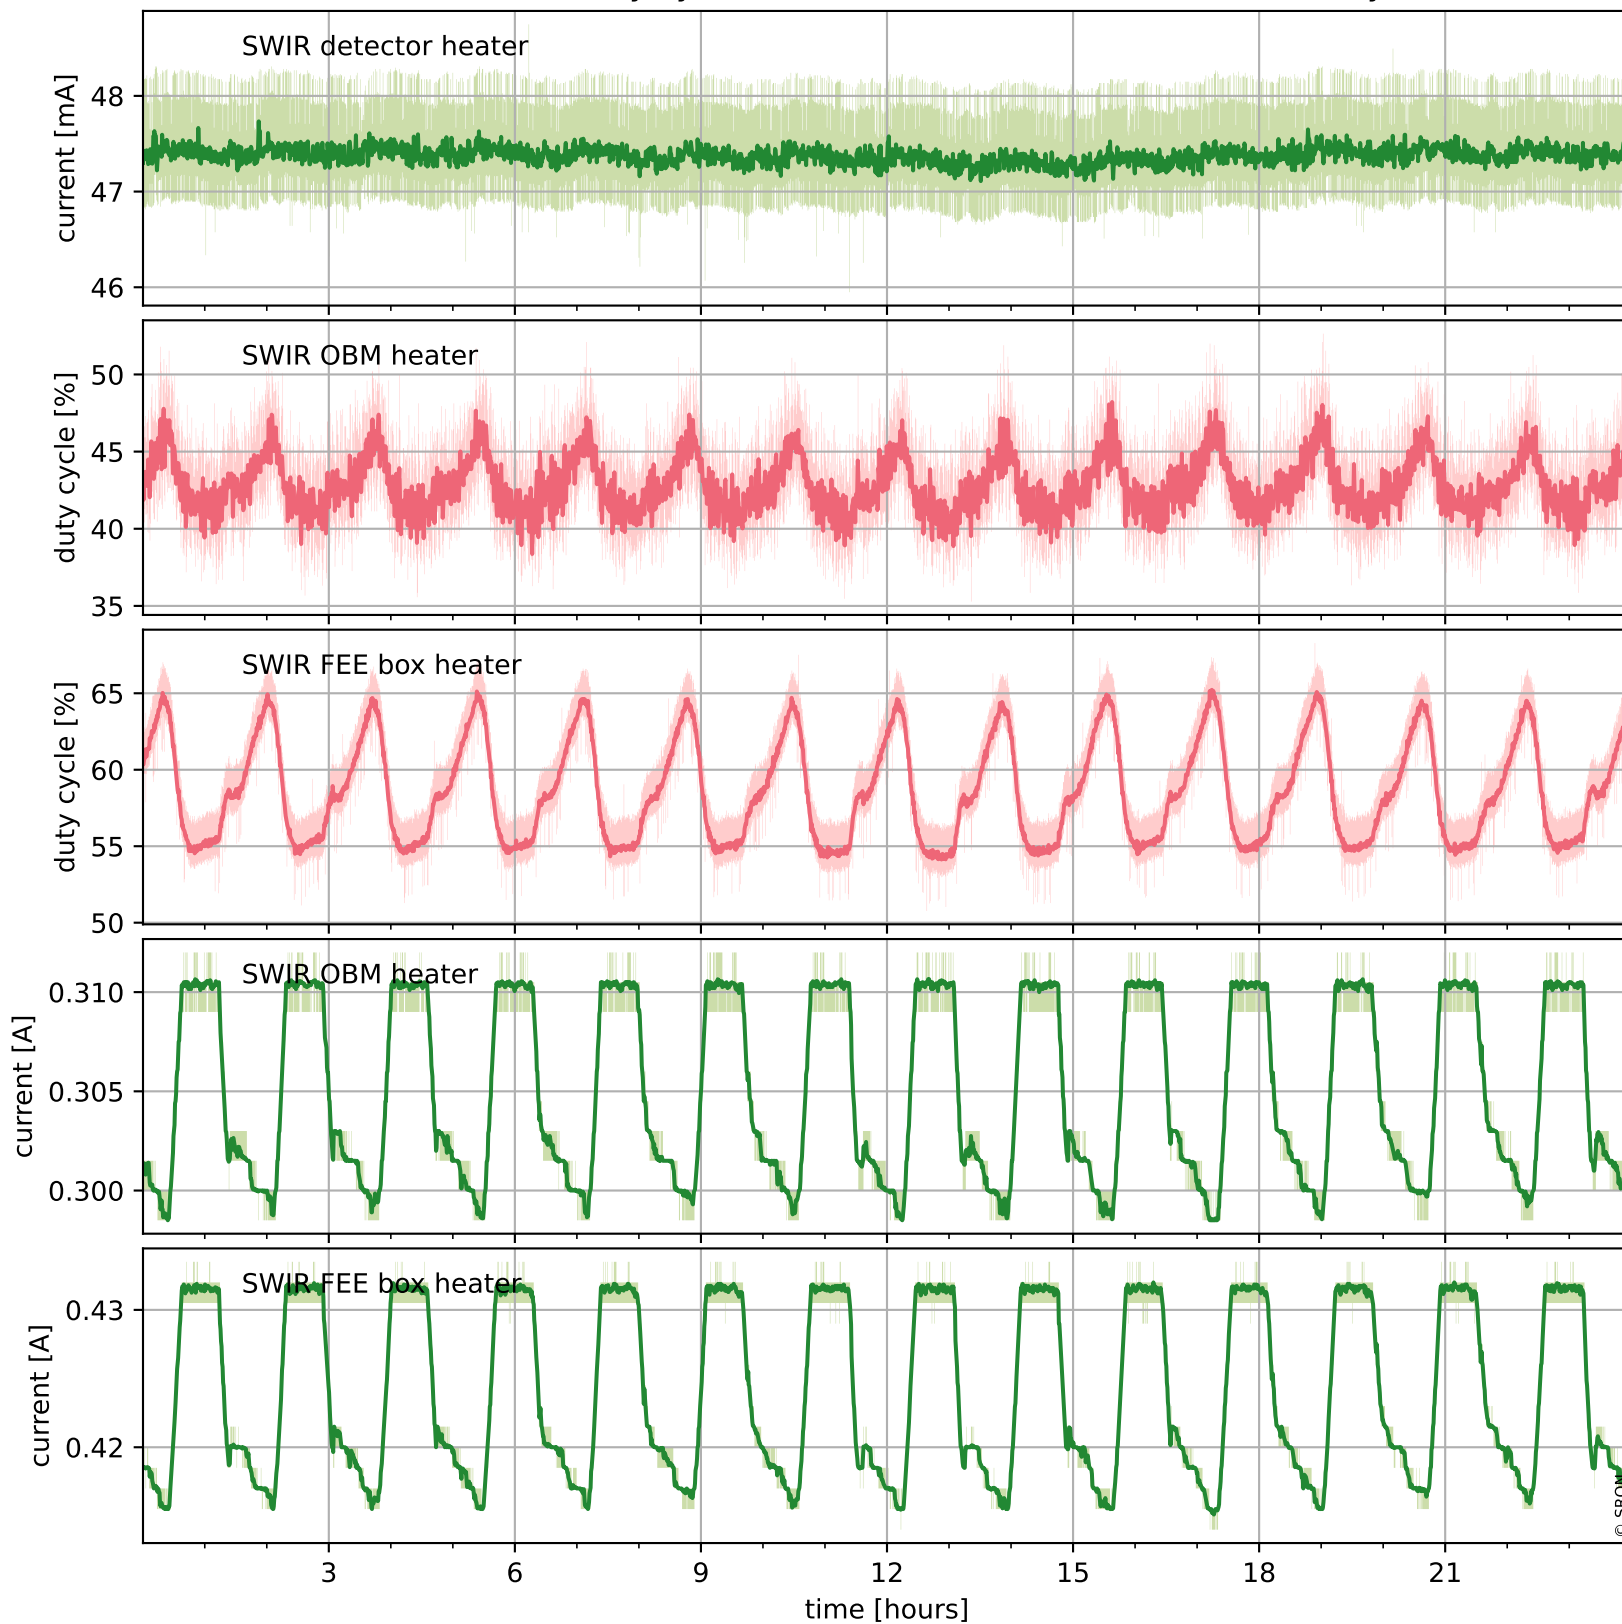

Tropomi SWIR housekeeping data

orbits : [20382, 20396]
coverage : 2021-09-19 / 2021-09-20
created : 2023-08-21T09:17:47

Current and duty cycle of 3 heaters relevant for SWIR (one day)