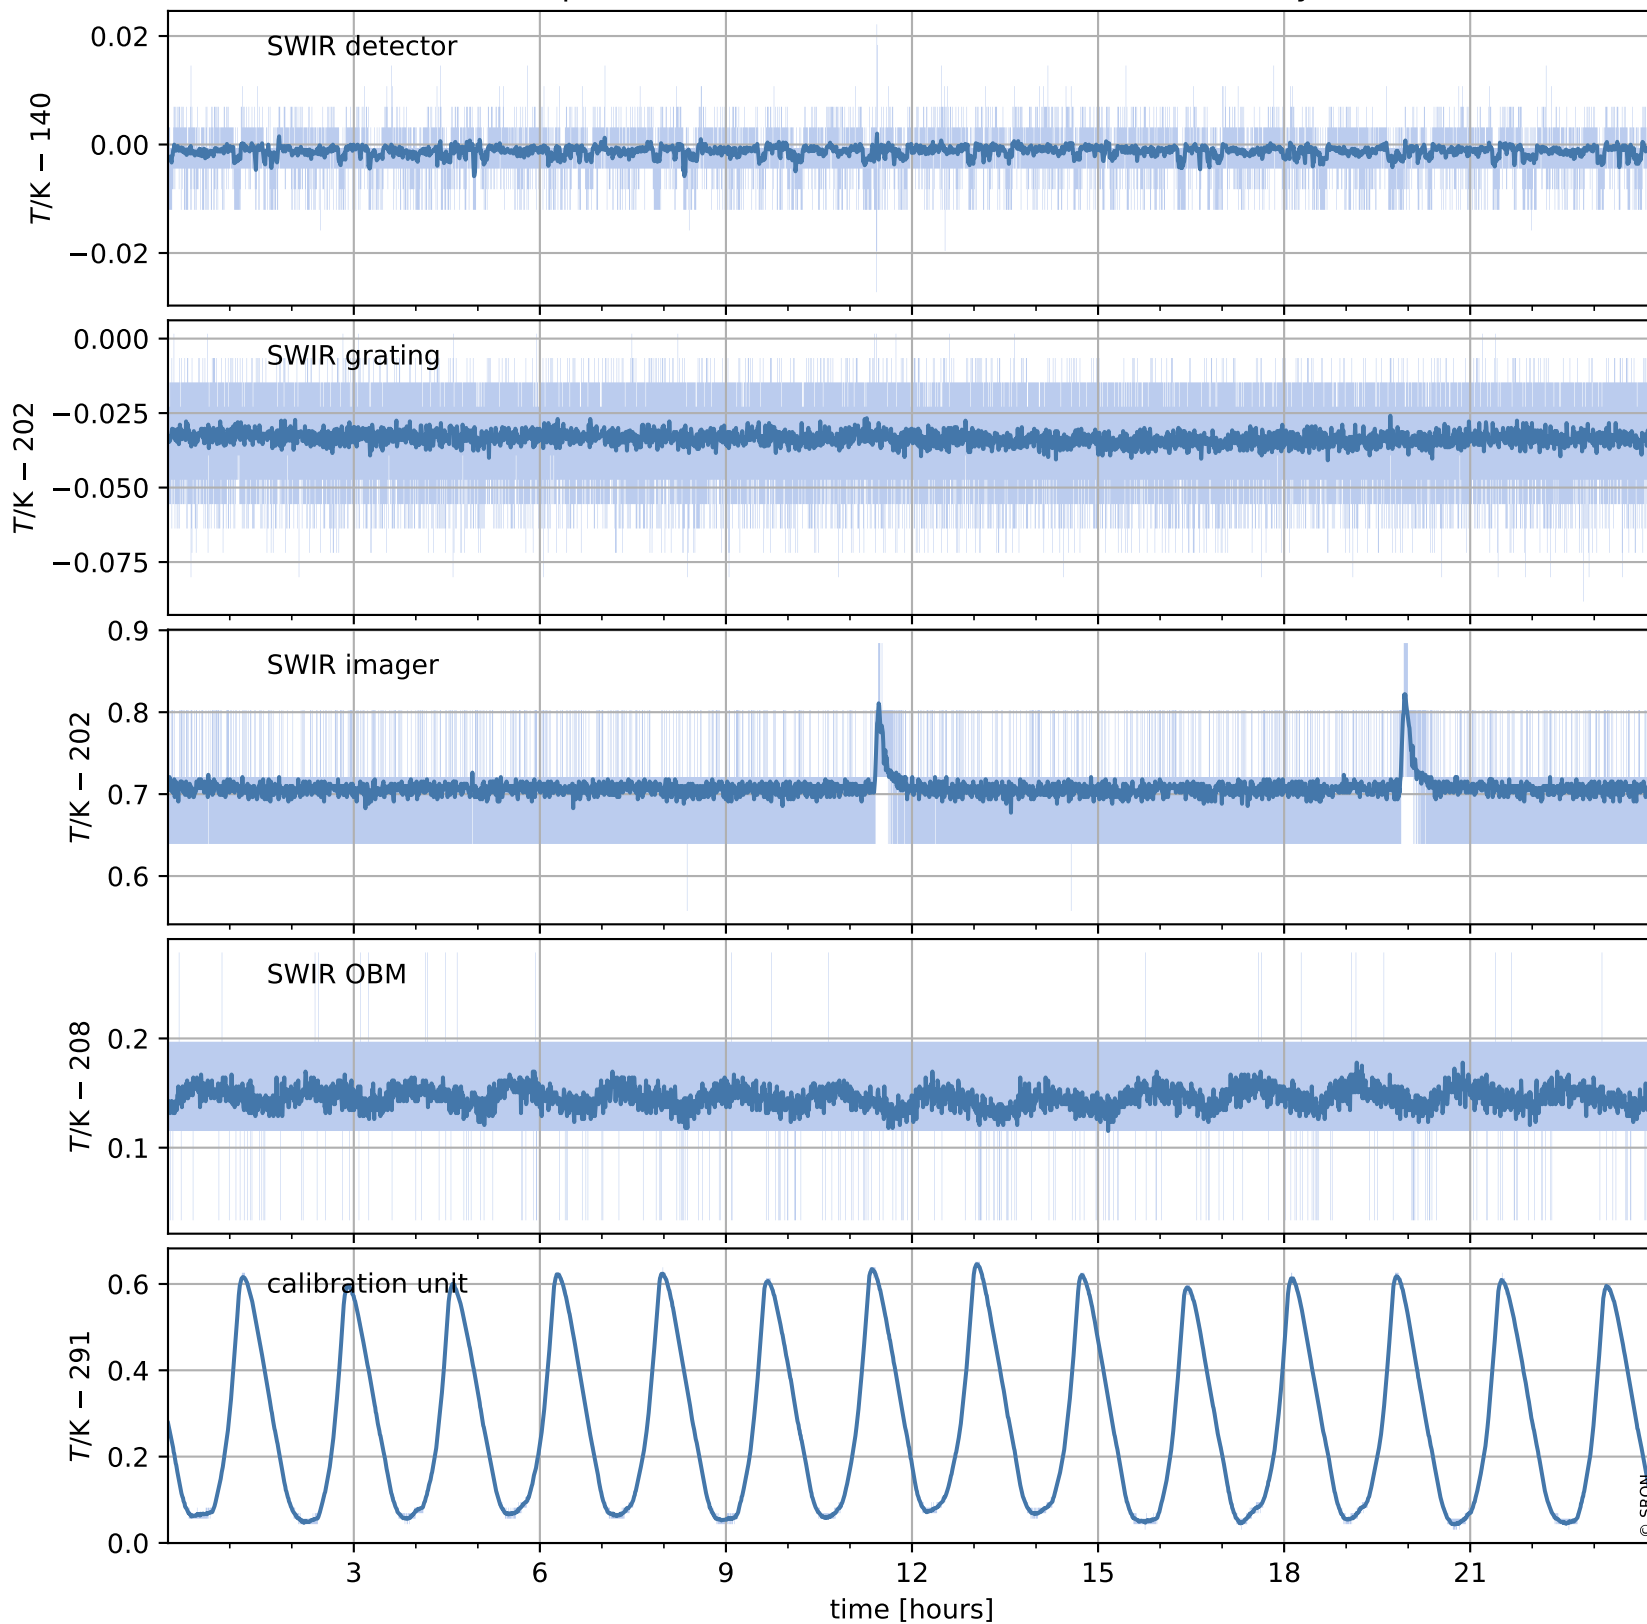

Tropomi SWIR housekeeping data

orbits : [20397, 20410]
coverage : 2021-09-20 / 2021-09-21
created : 2023-08-21T09:17:48

Temperature of sensors relevant for SWIR (one day)

Tropomi SWIR housekeeping data

orbits : [19926, 20410]
coverage : 2021-08-17 / 2021-09-21
created : 2023-08-21T09:17:49

Temperature of sensors relevant for SWIR (last month)

Tropomi SWIR housekeeping data

orbits : [20397, 20410]
coverage : 2021-09-20 / 2021-09-21
created : 2023-08-21T09:17:49

Current and duty cycle of 3 heaters relevant for SWIR (one day)

Tropomi SWIR housekeeping data

orbits : [19926, 20410]
coverage : 2021-08-17 / 2021-09-21
created : 2023-08-21T09:17:49

Current and duty cycle of 3 heaters relevant for SWIR (last month)

Tropomi SWIR housekeeping data