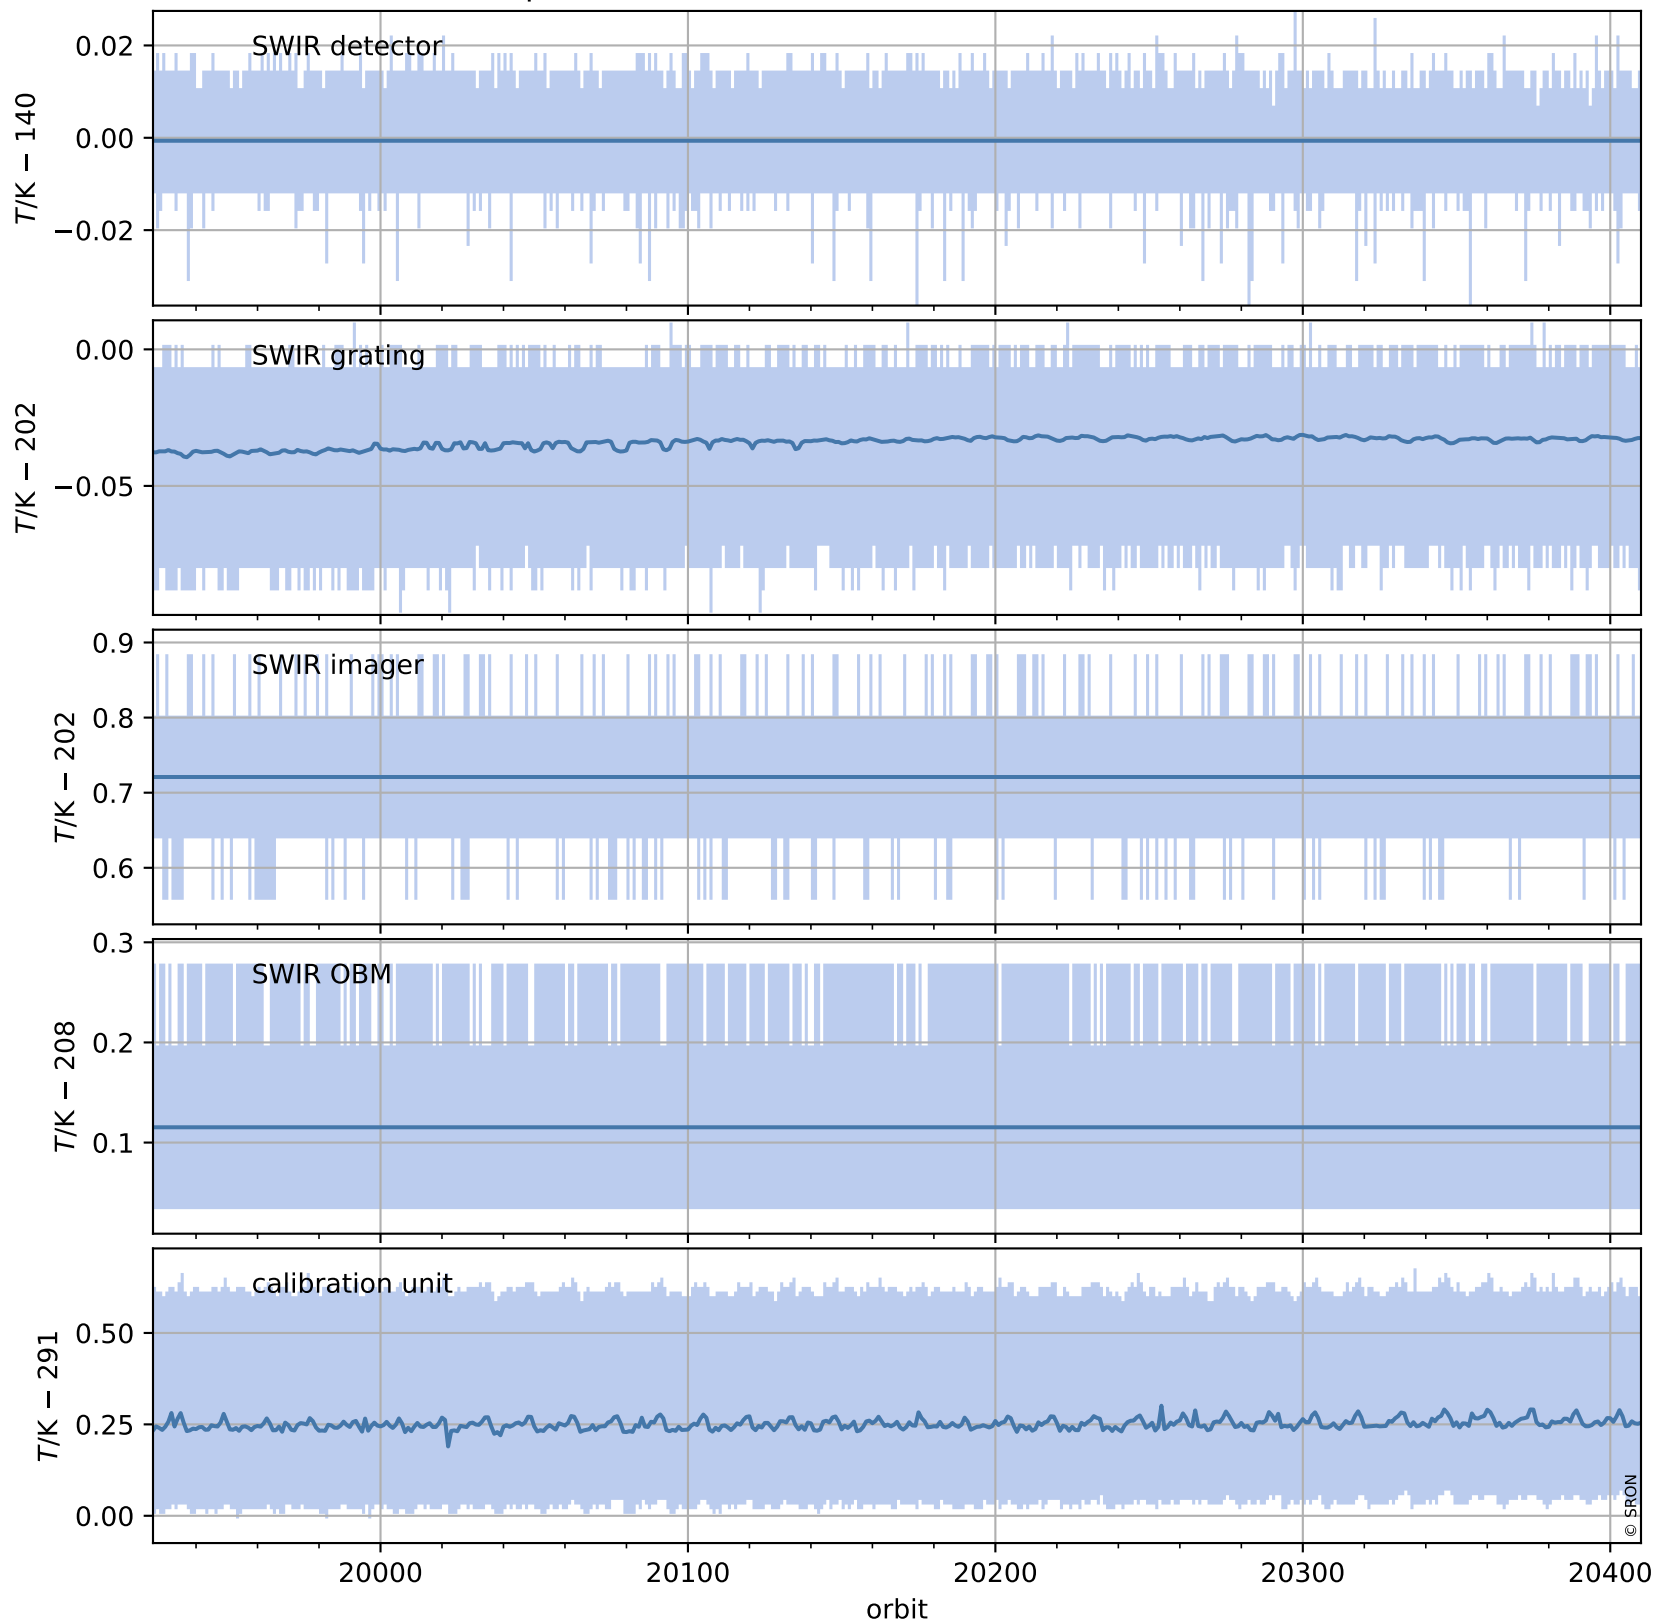

Tropomi SWIR housekeeping data

orbits : [20397, 20410]
coverage : 2021-09-20 / 2021-09-21
created : 2023-08-21T09:17:48

Temperature of sensors relevant for SWIR (one day)

Tropomi SWIR housekeeping data

orbits : [19926, 20410]
coverage : 2021-08-17 / 2021-09-21
created : 2023-08-21T09:17:49

Temperature of sensors relevant for SWIR (last month)

Tropomi SWIR housekeeping data

orbits : [20397, 20410]
coverage : 2021-09-20 / 2021-09-21
created : 2023-08-21T09:17:49

Current and duty cycle of 3 heaters relevant for SWIR (one day)

Tropomi SWIR housekeeping data

orbits : [19926, 20410]
coverage : 2021-08-17 / 2021-09-21
created : 2023-08-21T09:17:49

Current and duty cycle of 3 heaters relevant for SWIR (last month)

Tropomi SWIR housekeeping data

orbits : [20397, 20410]
coverage : 2021-09-20 / 2021-09-21
created : 2023-08-21T09:17:50

Temperature of sensors at the SWIR front-end electronics (one day)

Tropomi SWIR housekeeping data

orbits : [19926, 20410]
coverage : 2021-08-17 / 2021-09-21
created : 2023-08-21T09:17:50