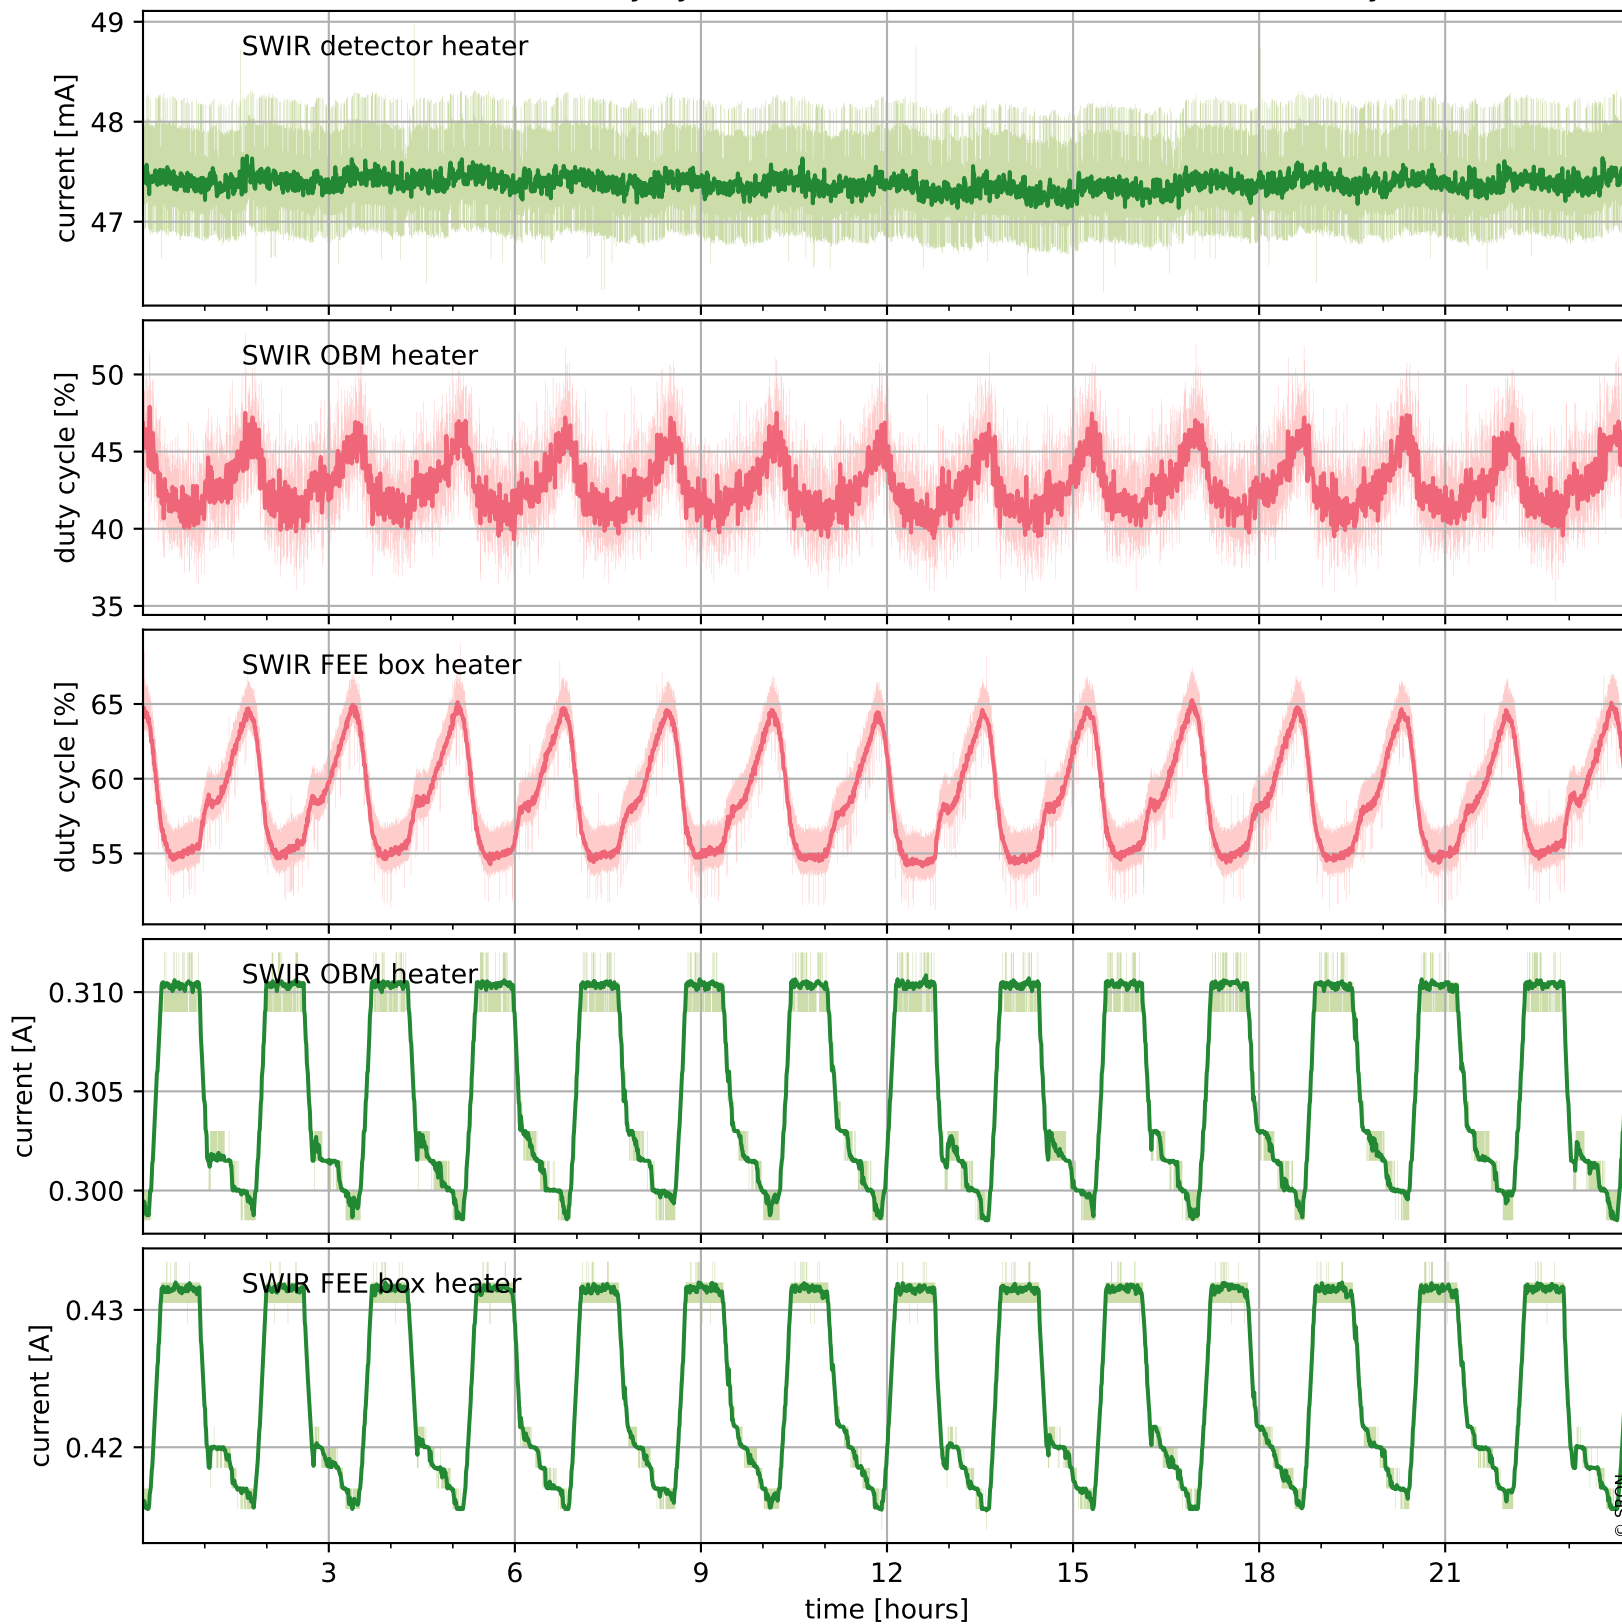

Tropomi SWIR housekeeping data

orbits : [20397, 20410]
coverage : 2021-09-20 / 2021-09-21
created : 2023-08-21T09:17:48

Temperature of sensors relevant for SWIR (one day)

Tropomi SWIR housekeeping data

orbits : [19926, 20410]
coverage : 2021-08-17 / 2021-09-21
created : 2023-08-21T09:17:49

Temperature of sensors relevant for SWIR (last month)

Tropomi SWIR housekeeping data

orbits : [20397, 20410]
coverage : 2021-09-20 / 2021-09-21
created : 2023-08-21T09:17:49

Current and duty cycle of 3 heaters relevant for SWIR (one day)

Tropomi SWIR housekeeping data

orbits : [19926, 20410]
coverage : 2021-08-17 / 2021-09-21
created : 2023-08-21T09:17:49

Current and duty cycle of 3 heaters relevant for SWIR (last month)

Tropomi SWIR housekeeping data

orbits : [20397, 20410]
coverage : 2021-09-20 / 2021-09-21
created : 2023-08-21T09:17:50

Temperature of sensors at the SWIR front-end electronics (one day)

Tropomi SWIR housekeeping data

orbits : [19926, 20410]
coverage : 2021-08-17 / 2021-09-21
created : 2023-08-21T09:17:50