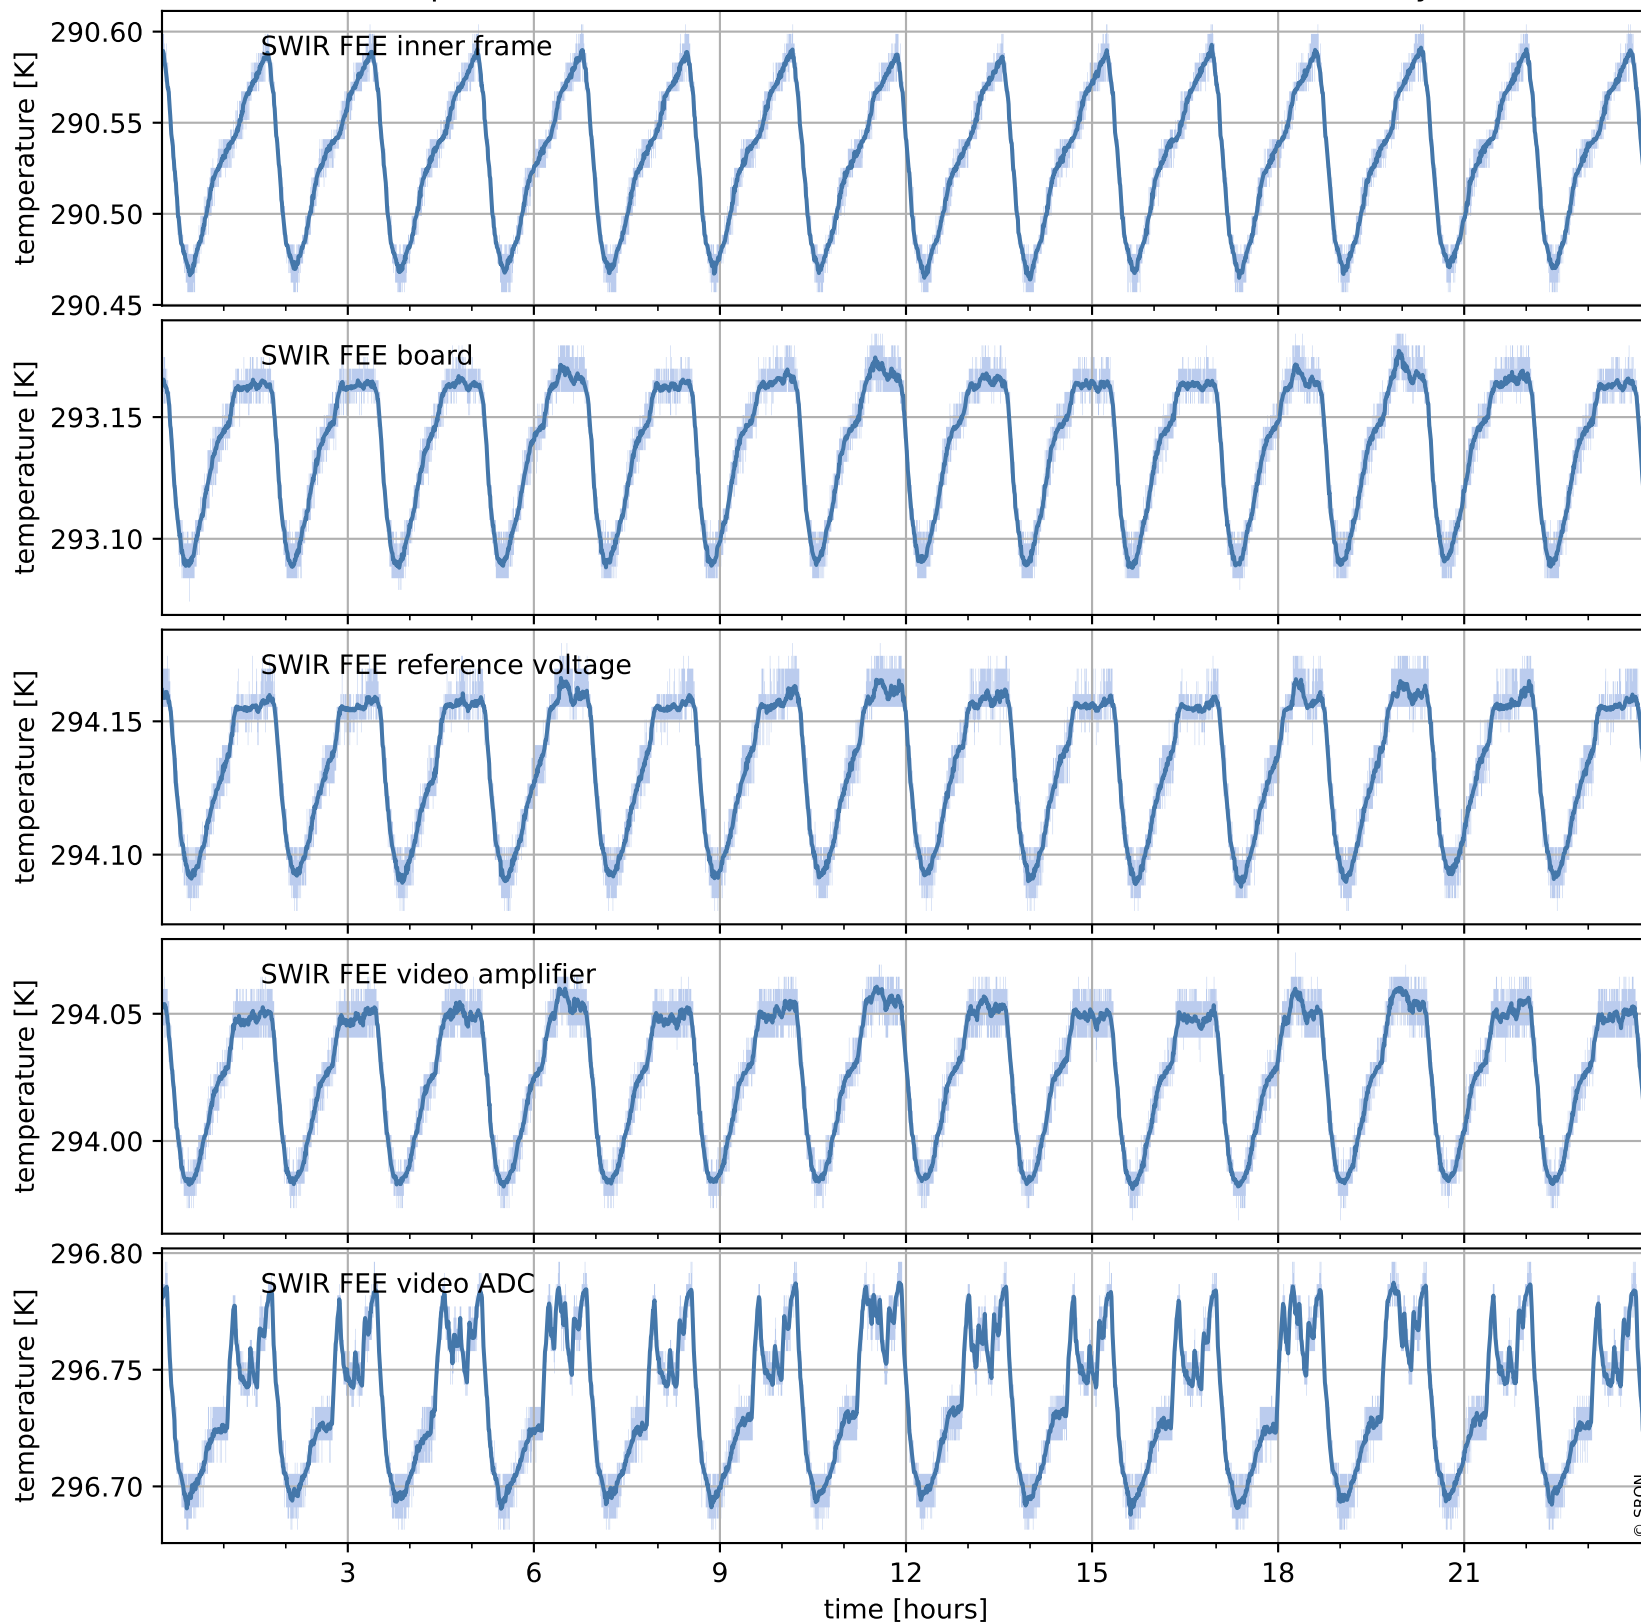

Tropomi SWIR housekeeping data

orbits : [20397, 20410]
coverage : 2021-09-20 / 2021-09-21
created : 2023-08-21T09:17:48

Temperature of sensors relevant for SWIR (one day)

Tropomi SWIR housekeeping data

orbits : [19926, 20410]
coverage : 2021-08-17 / 2021-09-21
created : 2023-08-21T09:17:49

Temperature of sensors relevant for SWIR (last month)

Tropomi SWIR housekeeping data

orbits : [20397, 20410]
coverage : 2021-09-20 / 2021-09-21
created : 2023-08-21T09:17:49

Current and duty cycle of 3 heaters relevant for SWIR (one day)

Tropomi SWIR housekeeping data

orbits : [19926, 20410]
coverage : 2021-08-17 / 2021-09-21
created : 2023-08-21T09:17:49

Current and duty cycle of 3 heaters relevant for SWIR (last month)

Tropomi SWIR housekeeping data

orbits : [20397, 20410]
coverage : 2021-09-20 / 2021-09-21
created : 2023-08-21T09:17:50

Temperature of sensors at the SWIR front-end electronics (one day)

Tropomi SWIR housekeeping data

orbits : [19926, 20410]
coverage : 2021-08-17 / 2021-09-21
created : 2023-08-21T09:17:50