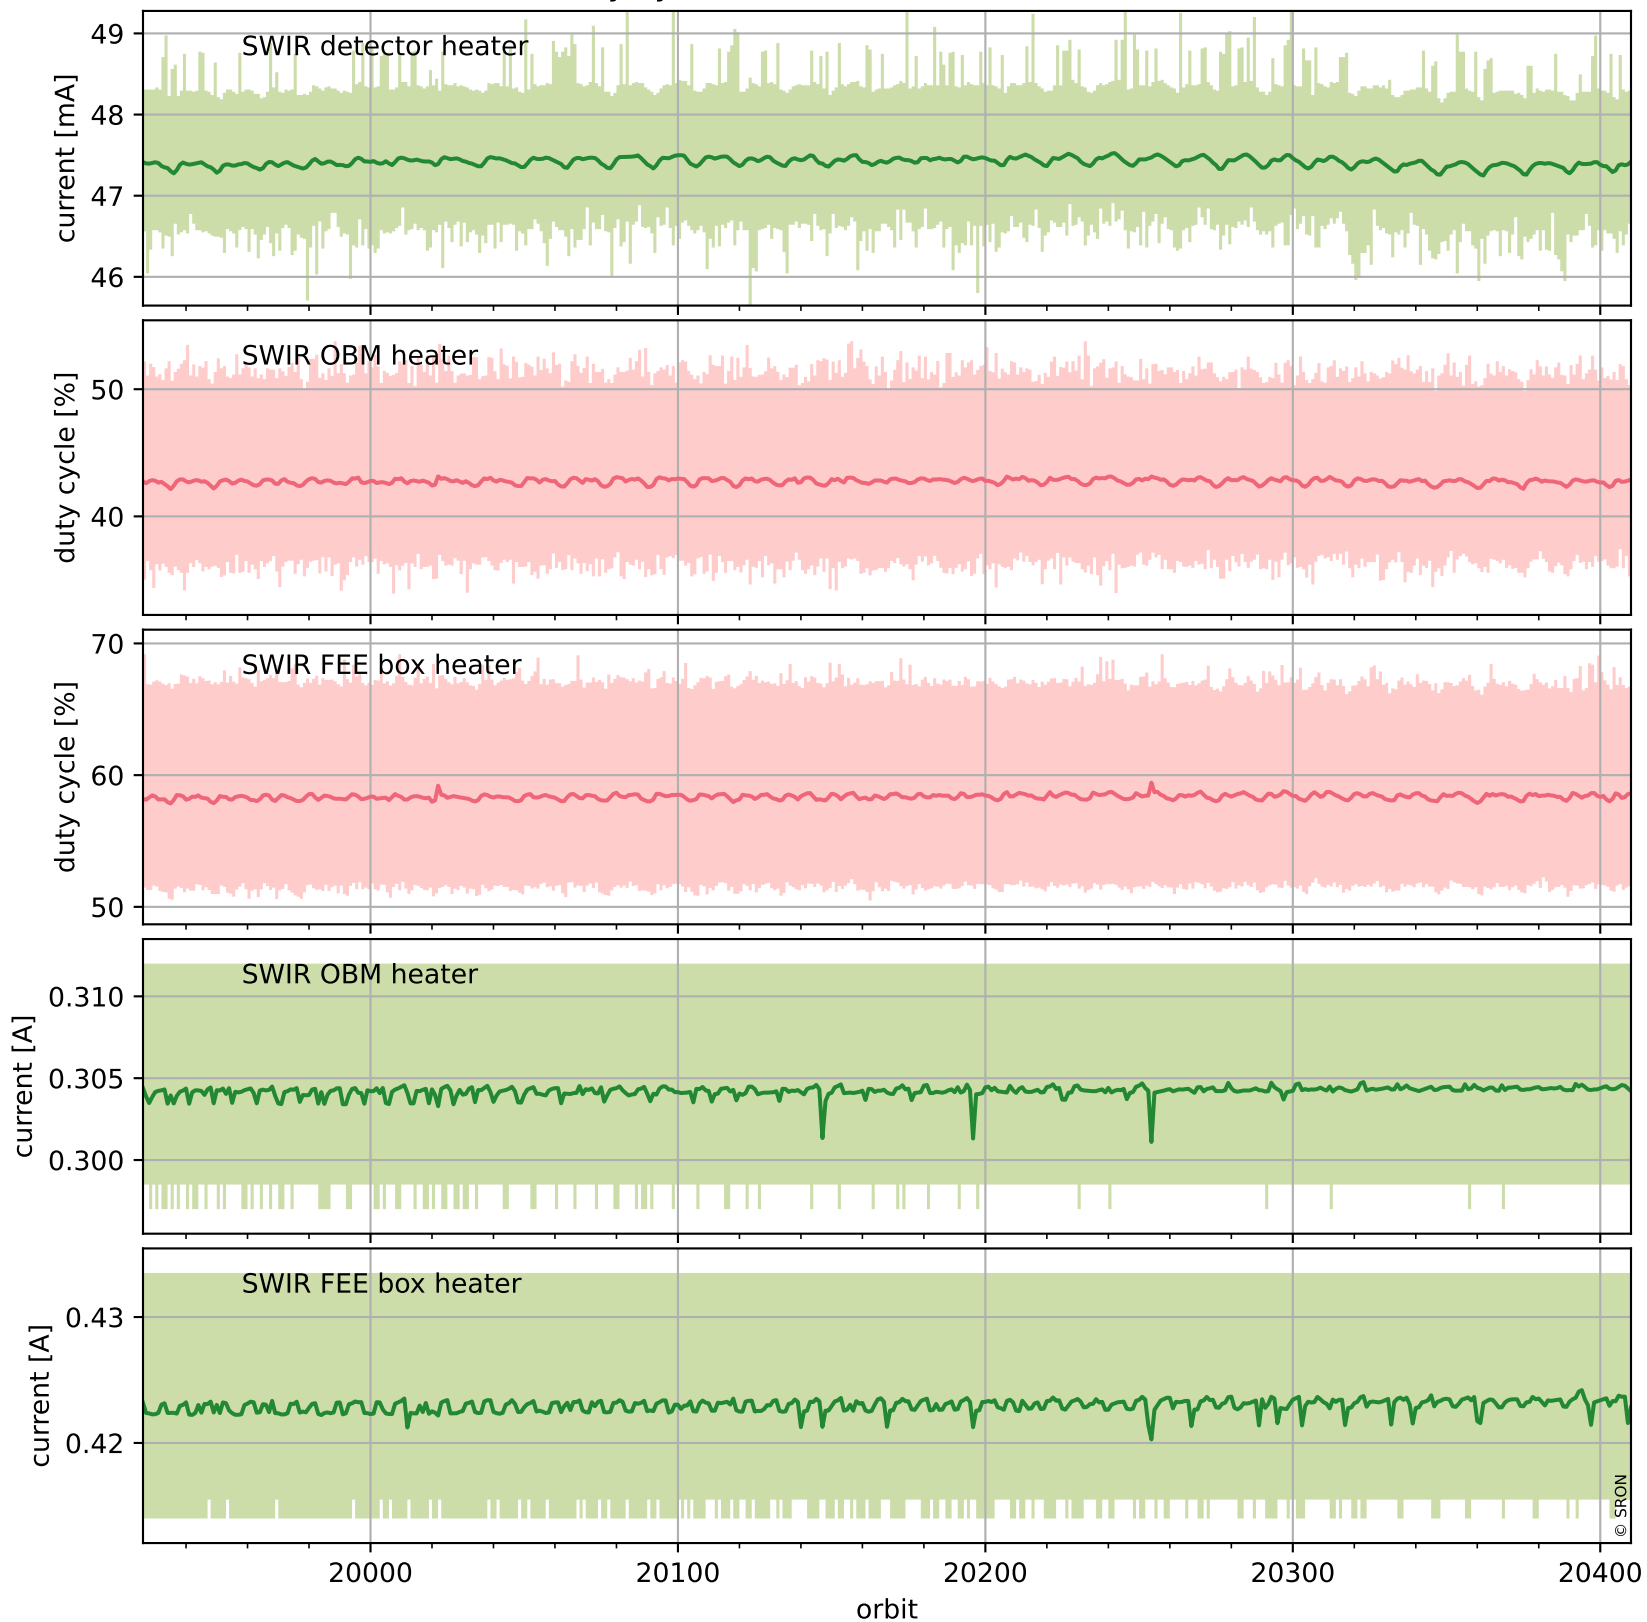

Tropomi SWIR housekeeping data

orbits : [20397, 20410]
coverage : 2021-09-20 / 2021-09-21
created : 2023-08-21T09:17:48

Temperature of sensors relevant for SWIR (one day)

Tropomi SWIR housekeeping data

orbits : [19926, 20410]
coverage : 2021-08-17 / 2021-09-21
created : 2023-08-21T09:17:49

Temperature of sensors relevant for SWIR (last month)

Tropomi SWIR housekeeping data

orbits : [20397, 20410]
coverage : 2021-09-20 / 2021-09-21
created : 2023-08-21T09:17:49

Current and duty cycle of 3 heaters relevant for SWIR (one day)

Tropomi SWIR housekeeping data

orbits : [19926, 20410]
coverage : 2021-08-17 / 2021-09-21
created : 2023-08-21T09:17:49

Current and duty cycle of 3 heaters relevant for SWIR (last month)

Tropomi SWIR housekeeping data

orbits : [20397, 20410]
coverage : 2021-09-20 / 2021-09-21
created : 2023-08-21T09:17:50

Temperature of sensors at the SWIR front-end electronics (one day)

Tropomi SWIR housekeeping data

orbits : [19926, 20410]
coverage : 2021-08-17 / 2021-09-21
created : 2023-08-21T09:17:50