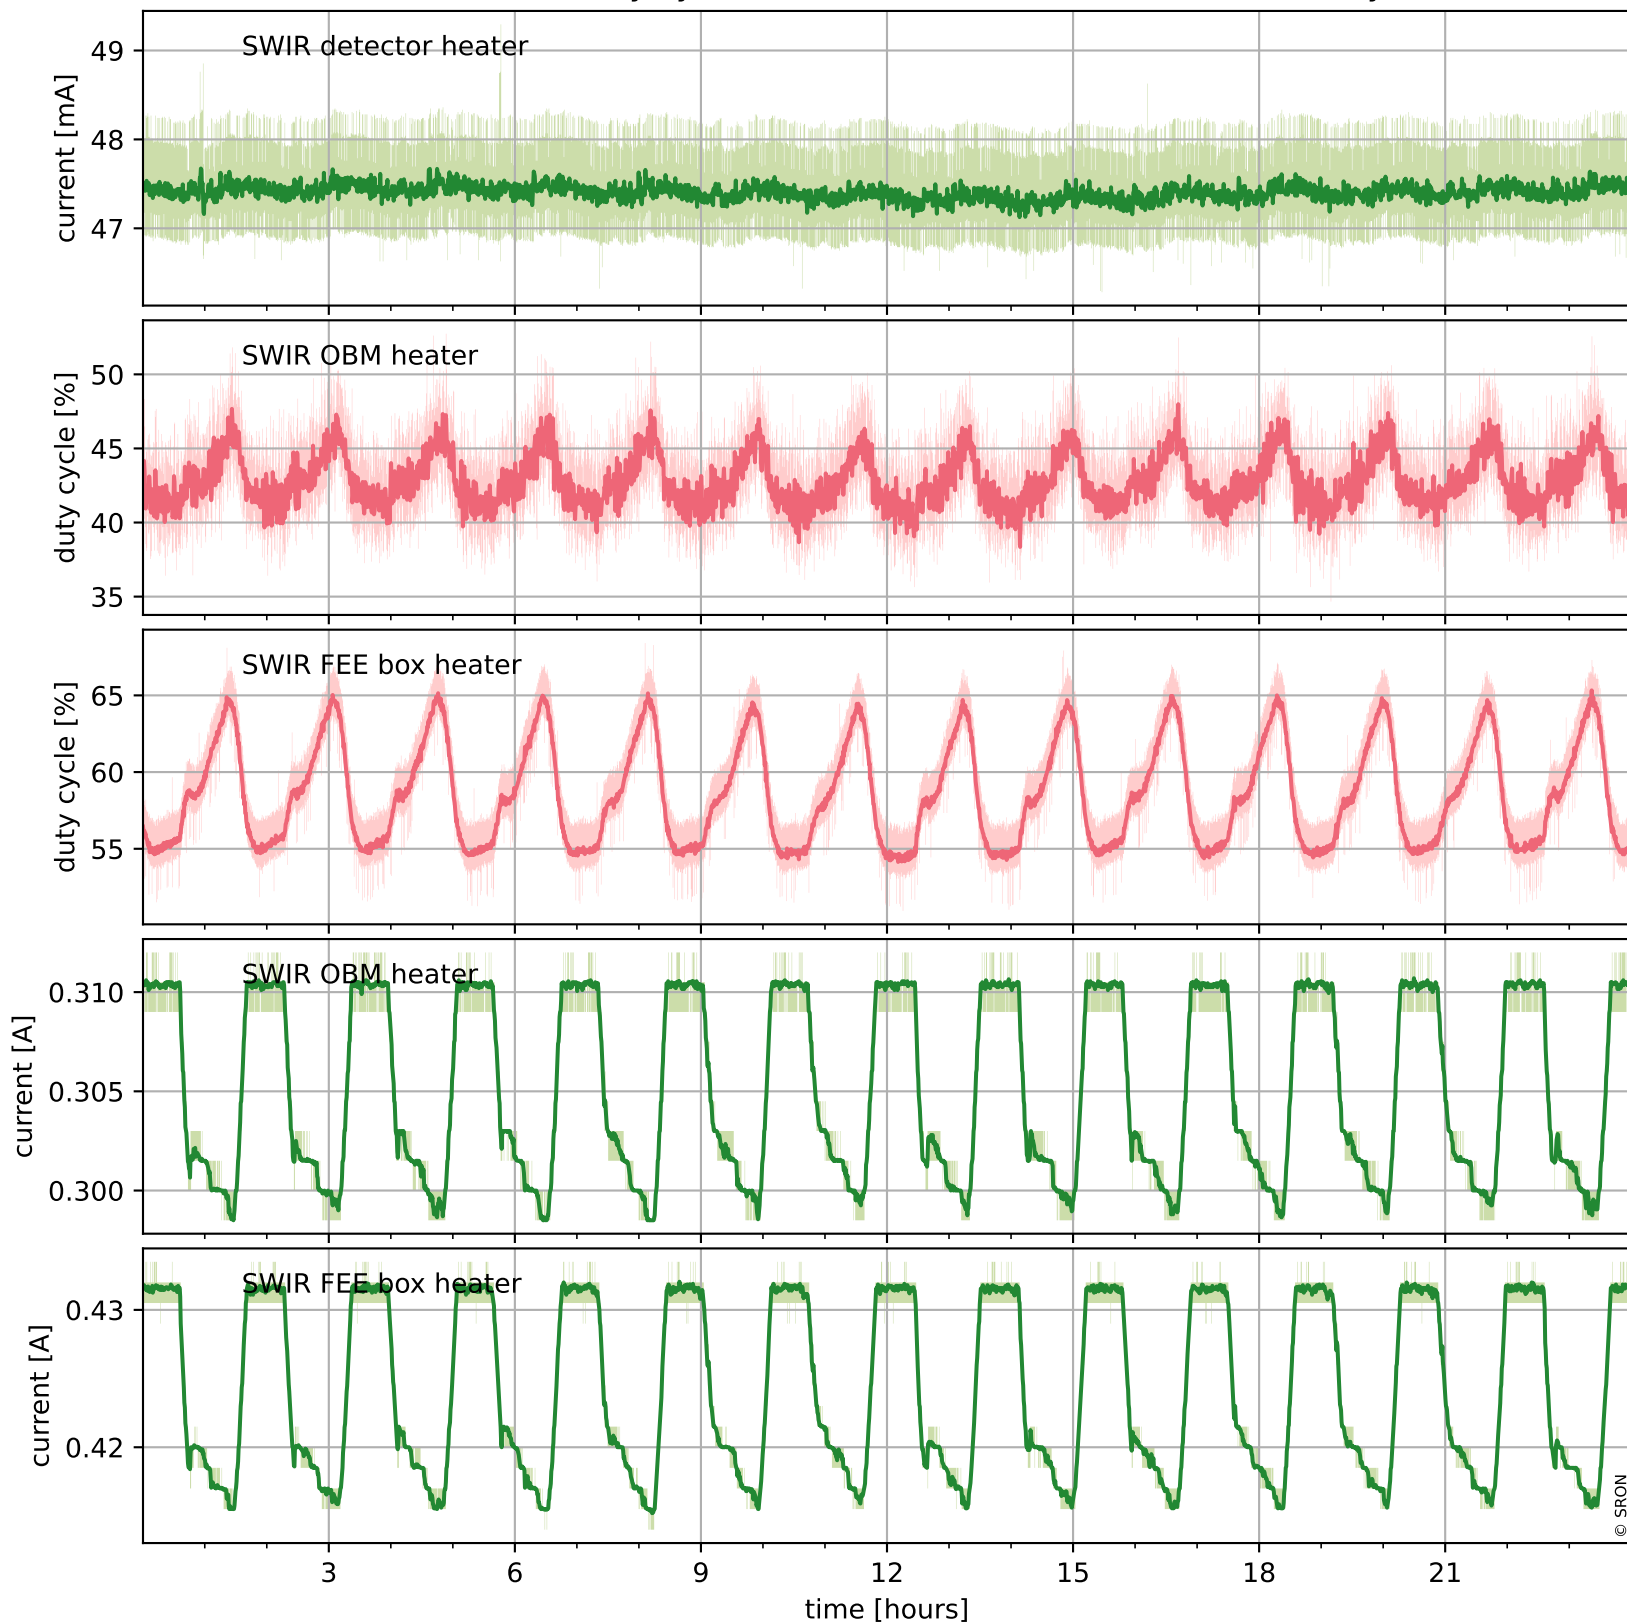

Tropomi SWIR housekeeping data

orbits : [20411, 20424]
coverage : 2021-09-21 / 2021-09-22
created : 2023-08-21T09:17:51

Temperature of sensors relevant for SWIR (one day)

Tropomi SWIR housekeeping data

orbits : [19940, 20424]
coverage : 2021-08-18 / 2021-09-22
created : 2023-08-21T09:17:51

Temperature of sensors relevant for SWIR (last month)

Tropomi SWIR housekeeping data

orbits : [20411, 20424]
coverage : 2021-09-21 / 2021-09-22
created : 2023-08-21T09:17:51

Current and duty cycle of 3 heaters relevant for SWIR (one day)

Tropomi SWIR housekeeping data

orbits : [19940, 20424]
coverage : 2021-08-18 / 2021-09-22
created : 2023-08-21T09:17:52

Current and duty cycle of 3 heaters relevant for SWIR (last month)

Tropomi SWIR housekeeping data

orbits : [20411, 20424]
coverage : 2021-09-21 / 2021-09-22
created : 2023-08-21T09:17:52

Temperature of sensors at the SWIR front-end electronics (one day)

Tropomi SWIR housekeeping data

orbits : [19940, 20424]
coverage : 2021-08-18 / 2021-09-22
created : 2023-08-21T09:17:52