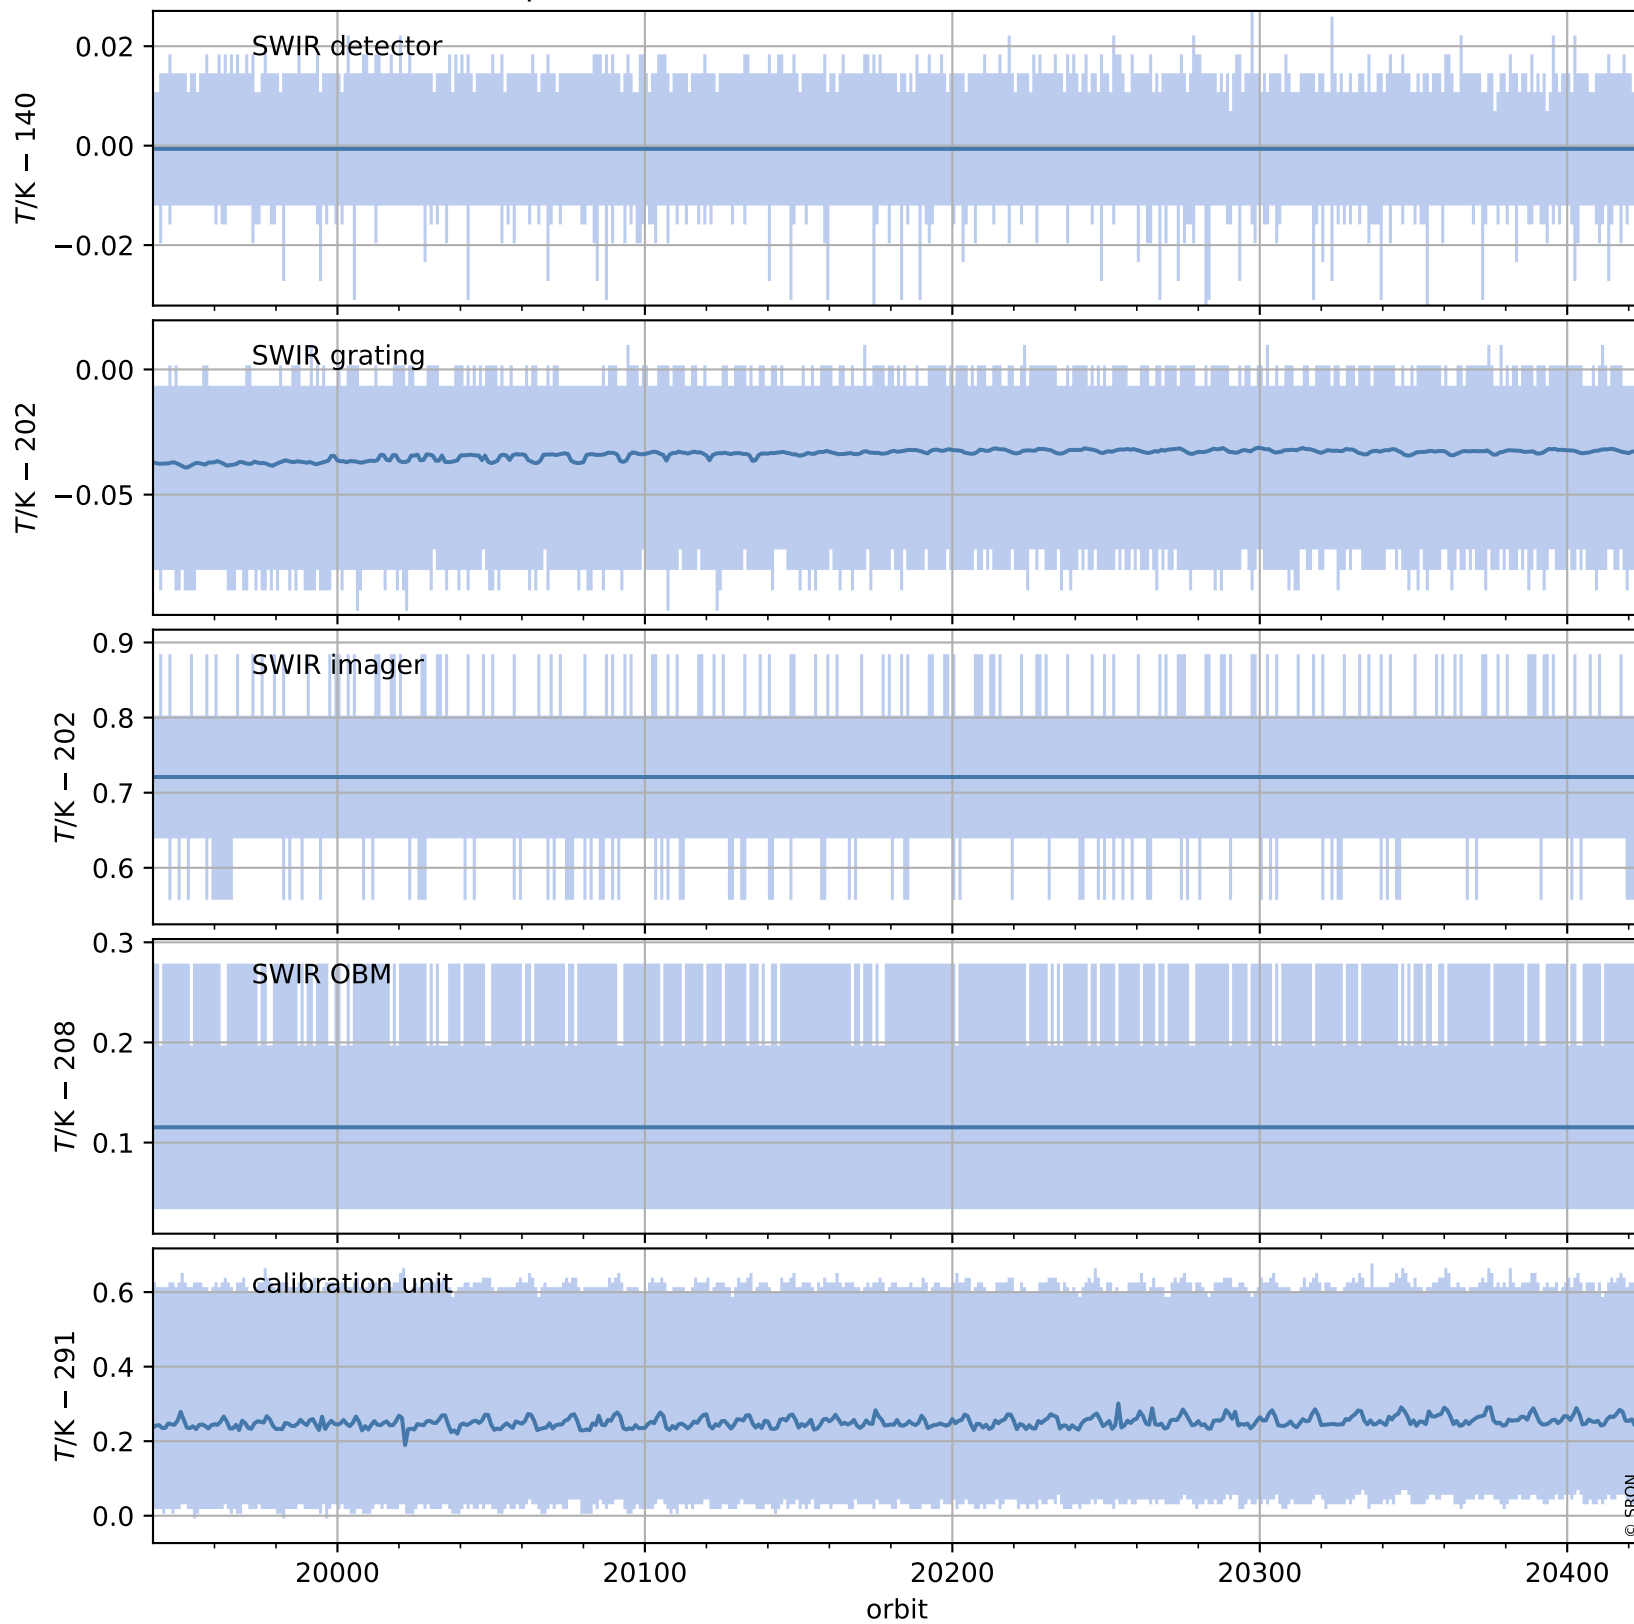

Tropomi SWIR housekeeping data

orbits : [20411, 20424]
coverage : 2021-09-21 / 2021-09-22
created : 2023-08-21T09:17:51

Temperature of sensors relevant for SWIR (one day)

Tropomi SWIR housekeeping data

orbits : [19940, 20424]
coverage : 2021-08-18 / 2021-09-22
created : 2023-08-21T09:17:51

Temperature of sensors relevant for SWIR (last month)

Tropomi SWIR housekeeping data

orbits : [20411, 20424]
coverage : 2021-09-21 / 2021-09-22
created : 2023-08-21T09:17:51

Current and duty cycle of 3 heaters relevant for SWIR (one day)

Tropomi SWIR housekeeping data

orbits : [19940, 20424]
coverage : 2021-08-18 / 2021-09-22
created : 2023-08-21T09:17:52

Current and duty cycle of 3 heaters relevant for SWIR (last month)

Tropomi SWIR housekeeping data

orbits : [20411, 20424]
coverage : 2021-09-21 / 2021-09-22
created : 2023-08-21T09:17:52

Temperature of sensors at the SWIR front-end electronics (one day)

Tropomi SWIR housekeeping data

orbits : [19940, 20424]
coverage : 2021-08-18 / 2021-09-22
created : 2023-08-21T09:17:52