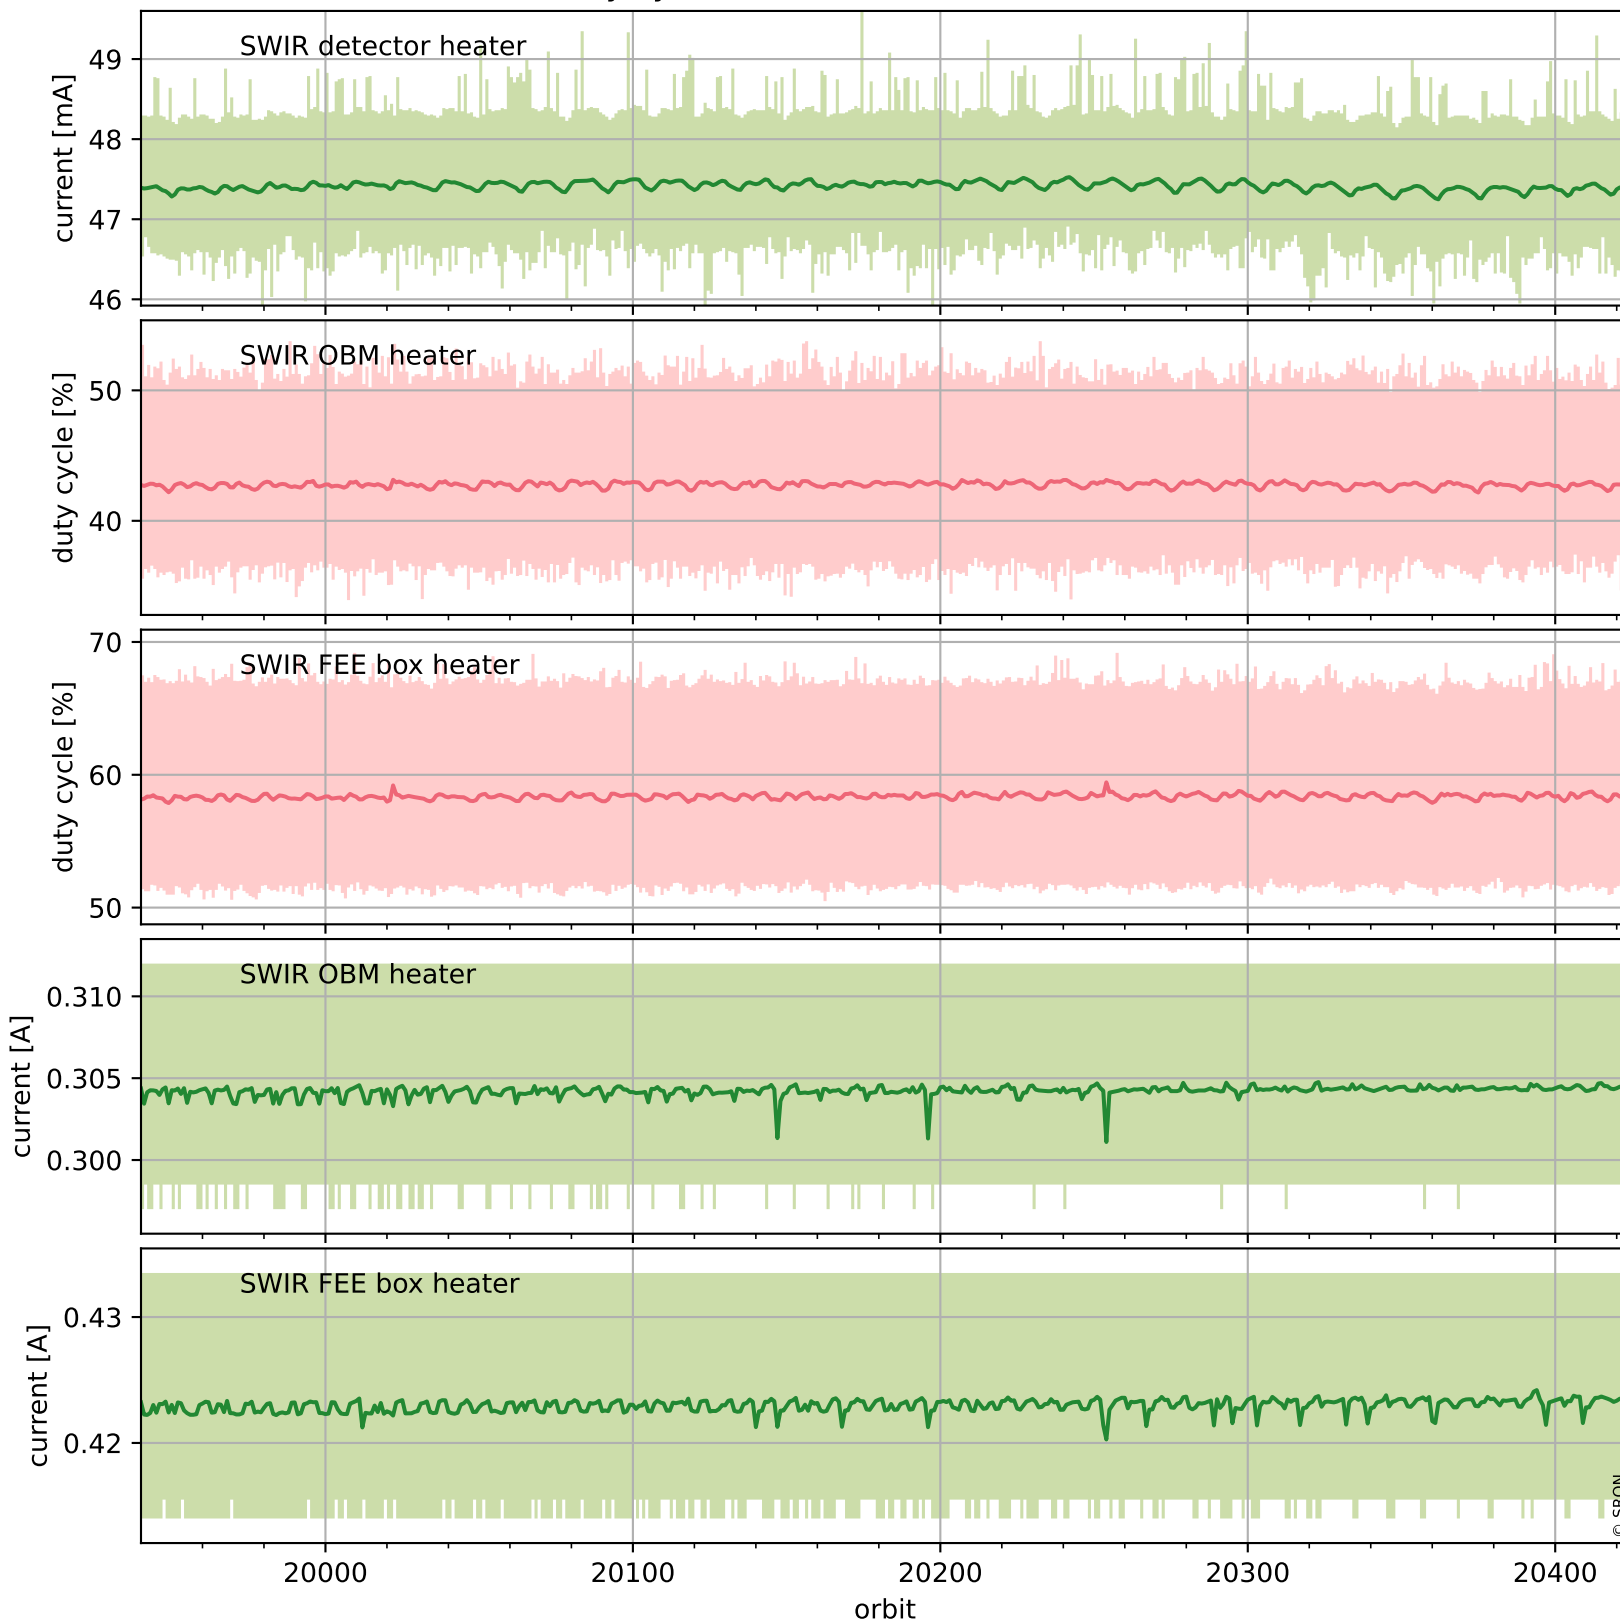

Tropomi SWIR housekeeping data

orbits : [20411, 20424]
coverage : 2021-09-21 / 2021-09-22
created : 2023-08-21T09:17:51

Temperature of sensors relevant for SWIR (one day)

Tropomi SWIR housekeeping data

orbits : [19940, 20424]
coverage : 2021-08-18 / 2021-09-22
created : 2023-08-21T09:17:51

Temperature of sensors relevant for SWIR (last month)

Tropomi SWIR housekeeping data

orbits : [20411, 20424]
coverage : 2021-09-21 / 2021-09-22
created : 2023-08-21T09:17:51

Current and duty cycle of 3 heaters relevant for SWIR (one day)

Tropomi SWIR housekeeping data

orbits : [19940, 20424]
coverage : 2021-08-18 / 2021-09-22
created : 2023-08-21T09:17:52

Current and duty cycle of 3 heaters relevant for SWIR (last month)

Tropomi SWIR housekeeping data

orbits : [20411, 20424]
coverage : 2021-09-21 / 2021-09-22
created : 2023-08-21T09:17:52

Temperature of sensors at the SWIR front-end electronics (one day)

Tropomi SWIR housekeeping data

orbits : [19940, 20424]
coverage : 2021-08-18 / 2021-09-22
created : 2023-08-21T09:17:52