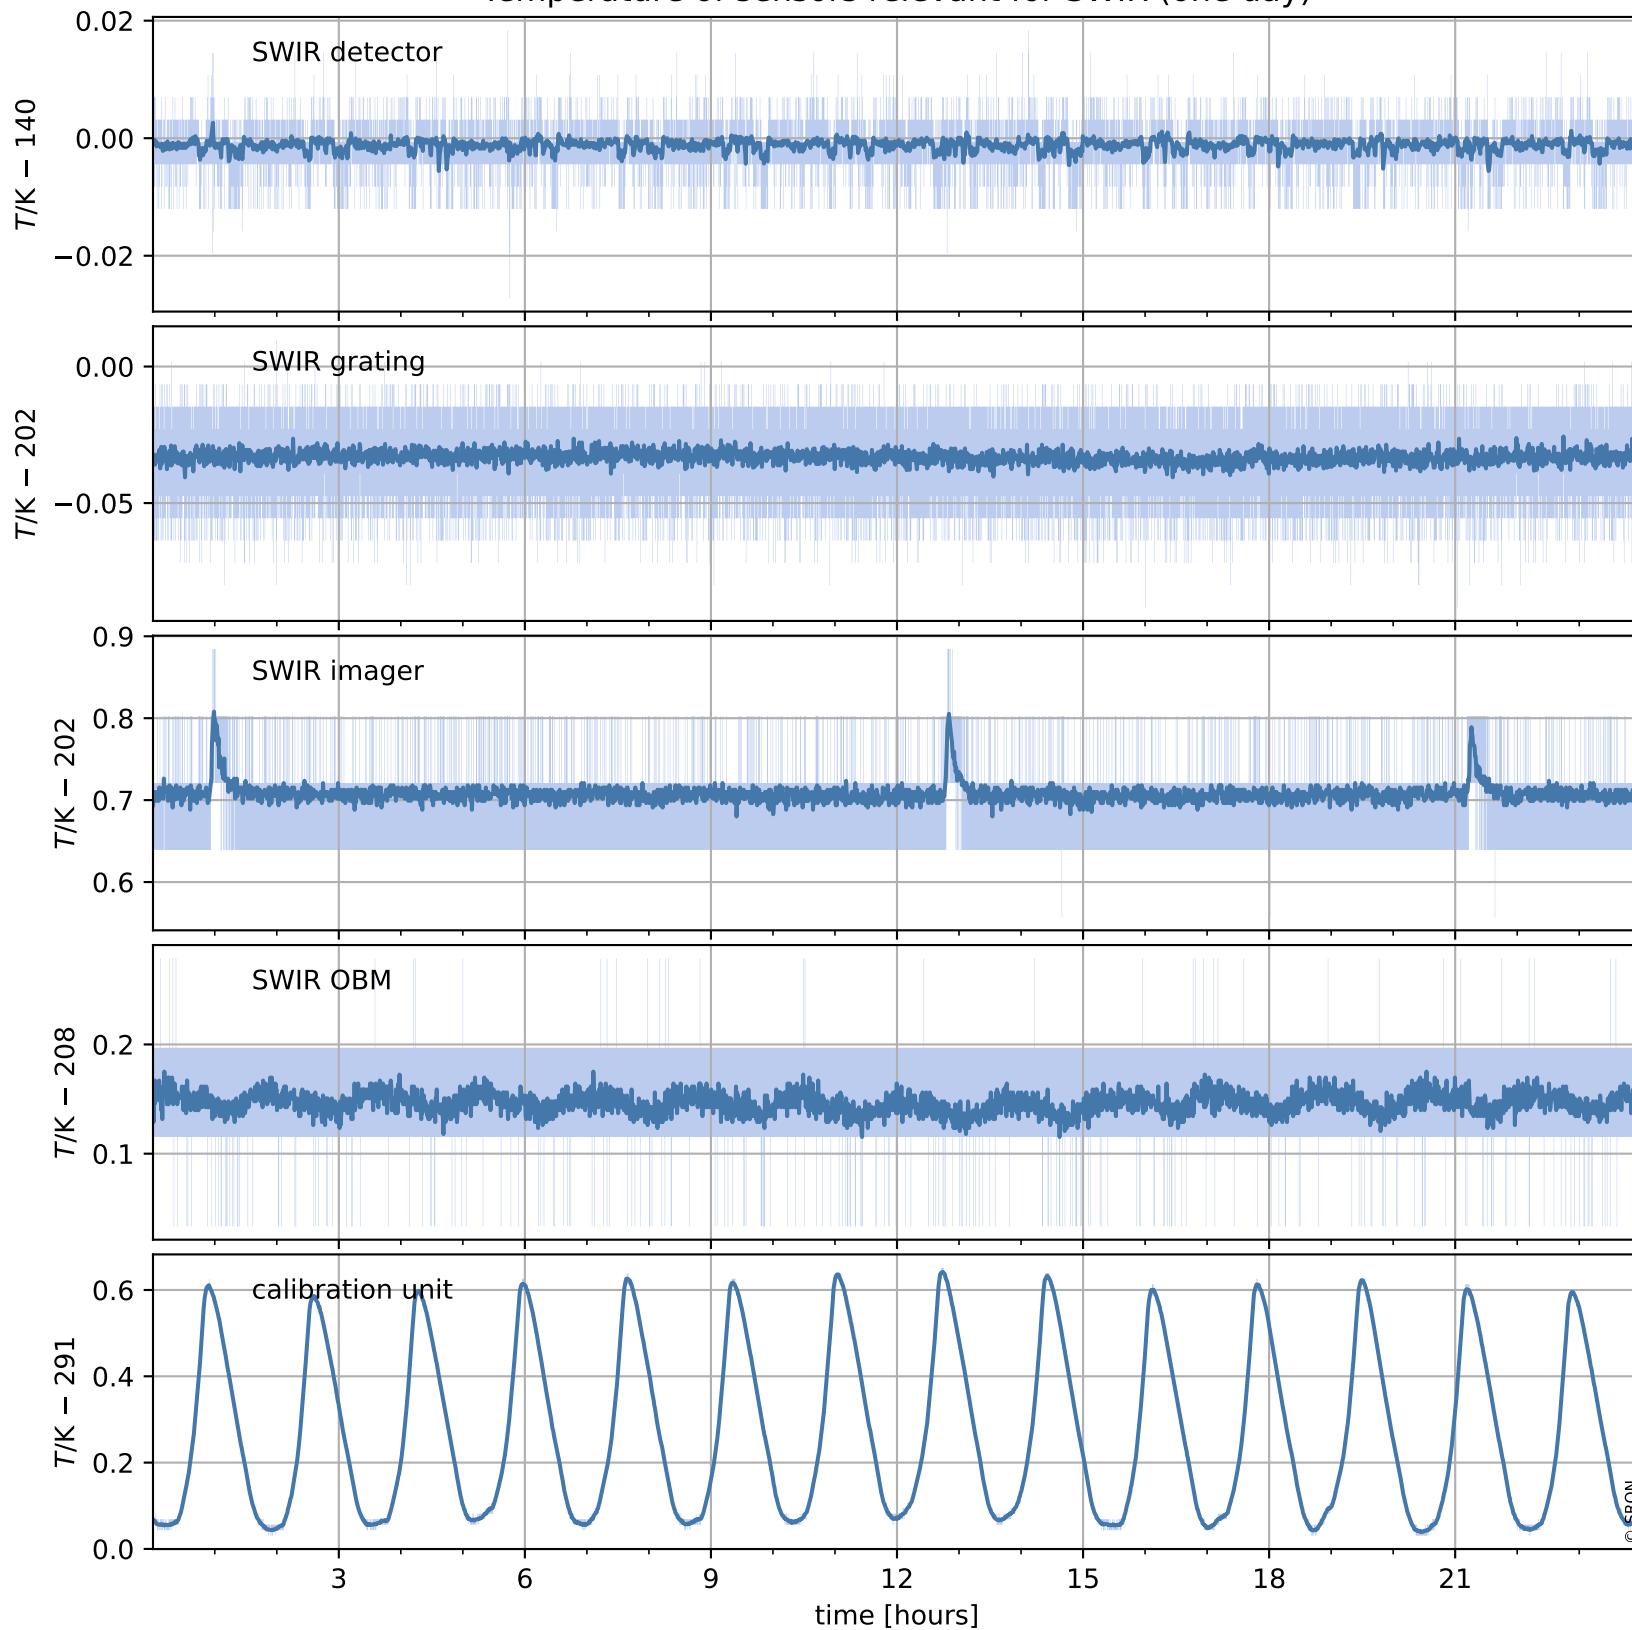

Tropomi SWIR housekeeping data

orbits : [20411, 20424]
coverage : 2021-09-21 / 2021-09-22
created : 2023-08-21T09:17:51

Temperature of sensors relevant for SWIR (one day)

Tropomi SWIR housekeeping data

orbits : [19940, 20424]
coverage : 2021-08-18 / 2021-09-22
created : 2023-08-21T09:17:51

Temperature of sensors relevant for SWIR (last month)

Tropomi SWIR housekeeping data

orbits : [20411, 20424]
coverage : 2021-09-21 / 2021-09-22
created : 2023-08-21T09:17:51

Current and duty cycle of 3 heaters relevant for SWIR (one day)

Tropomi SWIR housekeeping data

orbits : [19940, 20424]
coverage : 2021-08-18 / 2021-09-22
created : 2023-08-21T09:17:52

Current and duty cycle of 3 heaters relevant for SWIR (last month)

Tropomi SWIR housekeeping data