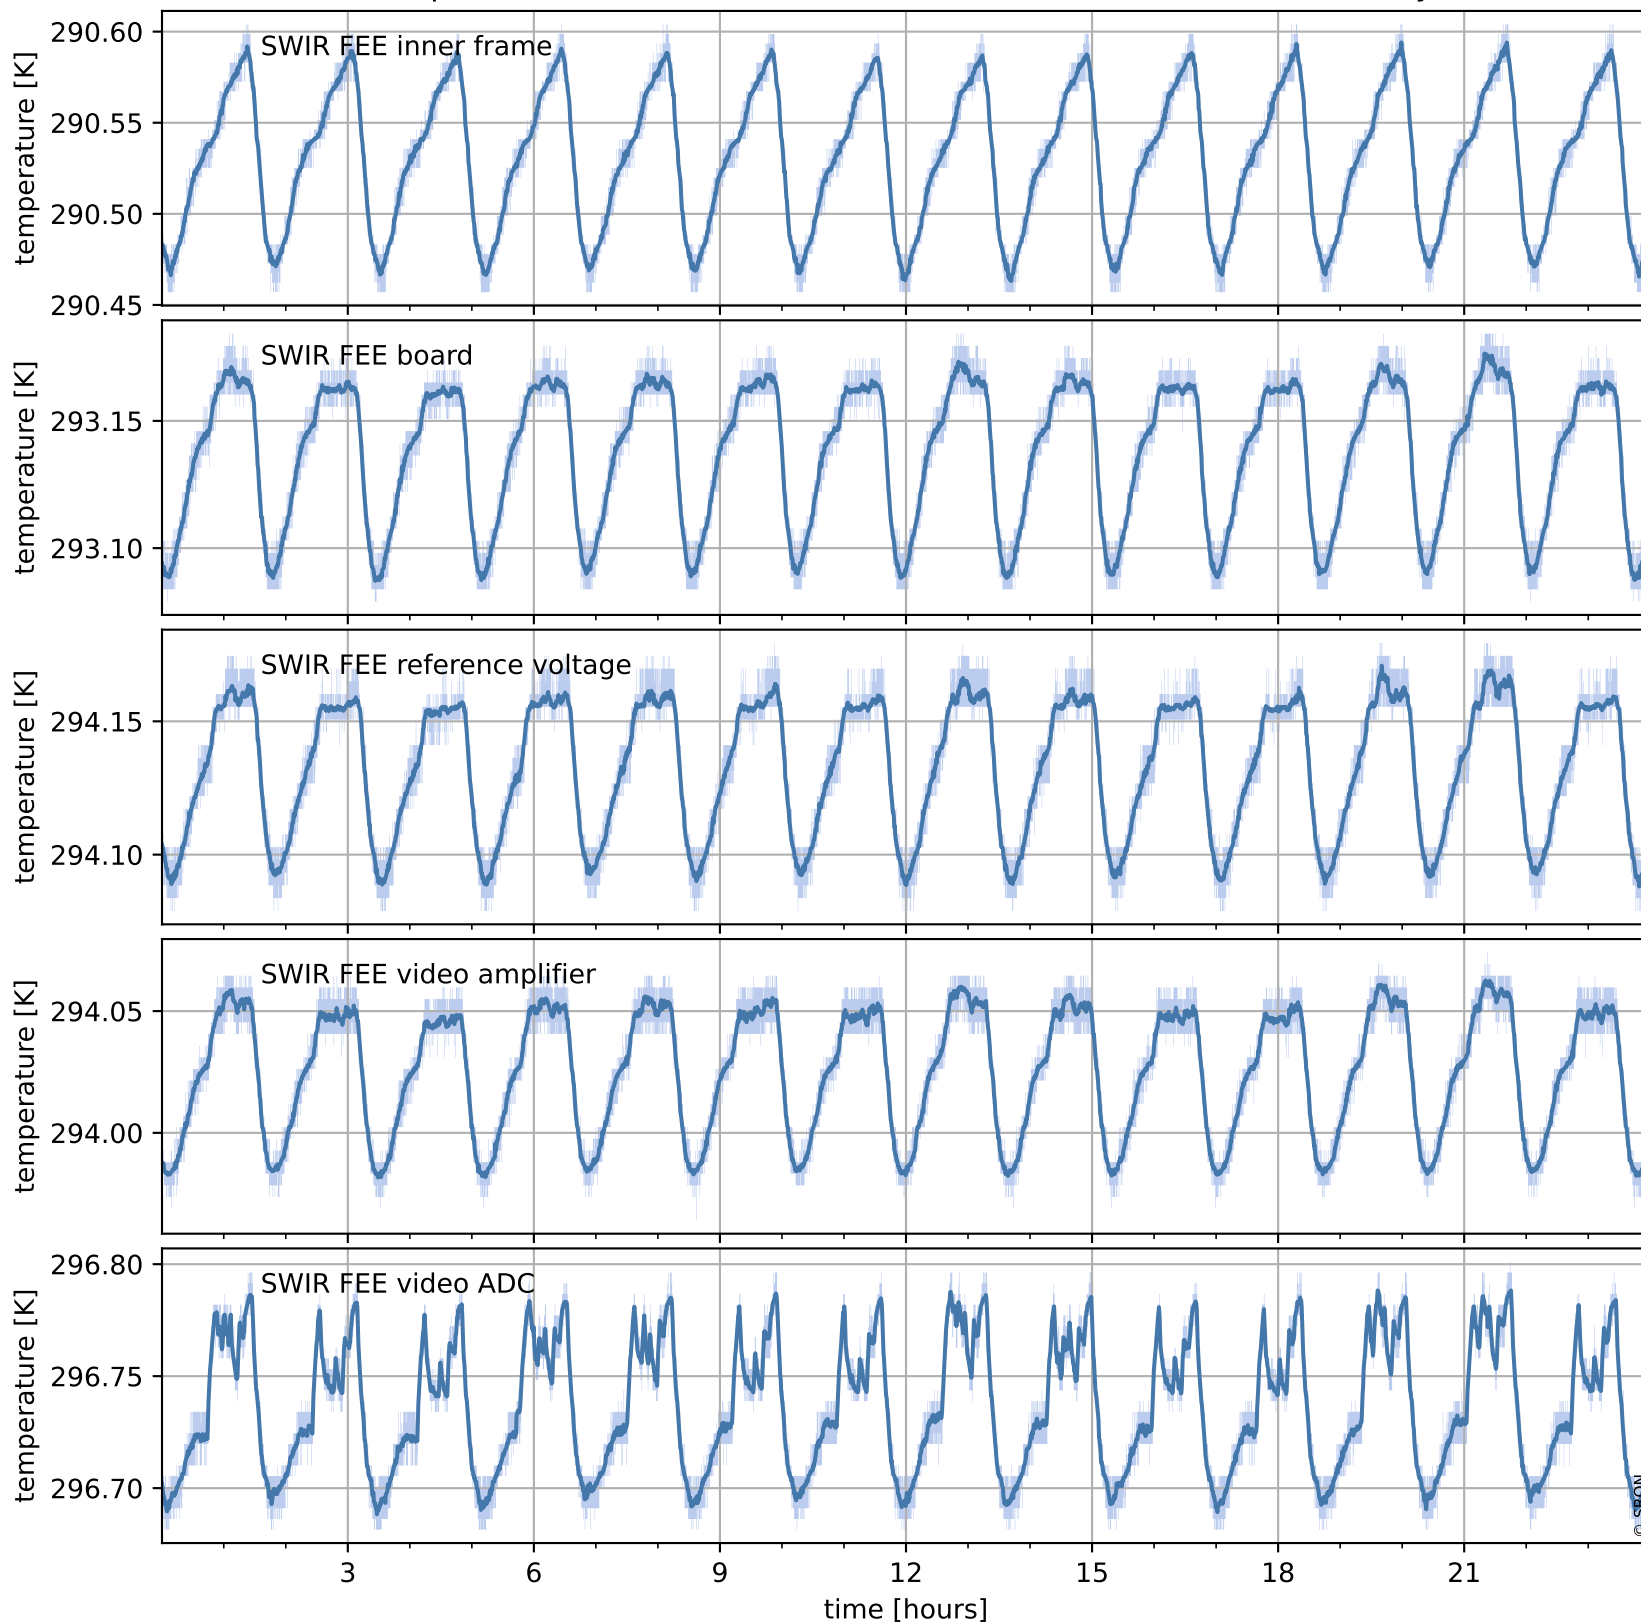

Tropomi SWIR housekeeping data

orbits : [20411, 20424]
coverage : 2021-09-21 / 2021-09-22
created : 2023-08-21T09:17:51

Temperature of sensors relevant for SWIR (one day)

Tropomi SWIR housekeeping data

orbits : [19940, 20424]
coverage : 2021-08-18 / 2021-09-22
created : 2023-08-21T09:17:51

Temperature of sensors relevant for SWIR (last month)

Tropomi SWIR housekeeping data

orbits : [20411, 20424]
coverage : 2021-09-21 / 2021-09-22
created : 2023-08-21T09:17:51

Current and duty cycle of 3 heaters relevant for SWIR (one day)

Tropomi SWIR housekeeping data

orbits : [19940, 20424]
coverage : 2021-08-18 / 2021-09-22
created : 2023-08-21T09:17:52

Current and duty cycle of 3 heaters relevant for SWIR (last month)

Tropomi SWIR housekeeping data

orbits : [20411, 20424]
coverage : 2021-09-21 / 2021-09-22
created : 2023-08-21T09:17:52

Temperature of sensors at the SWIR front-end electronics (one day)

Tropomi SWIR housekeeping data

orbits : [19940, 20424]
coverage : 2021-08-18 / 2021-09-22
created : 2023-08-21T09:17:52