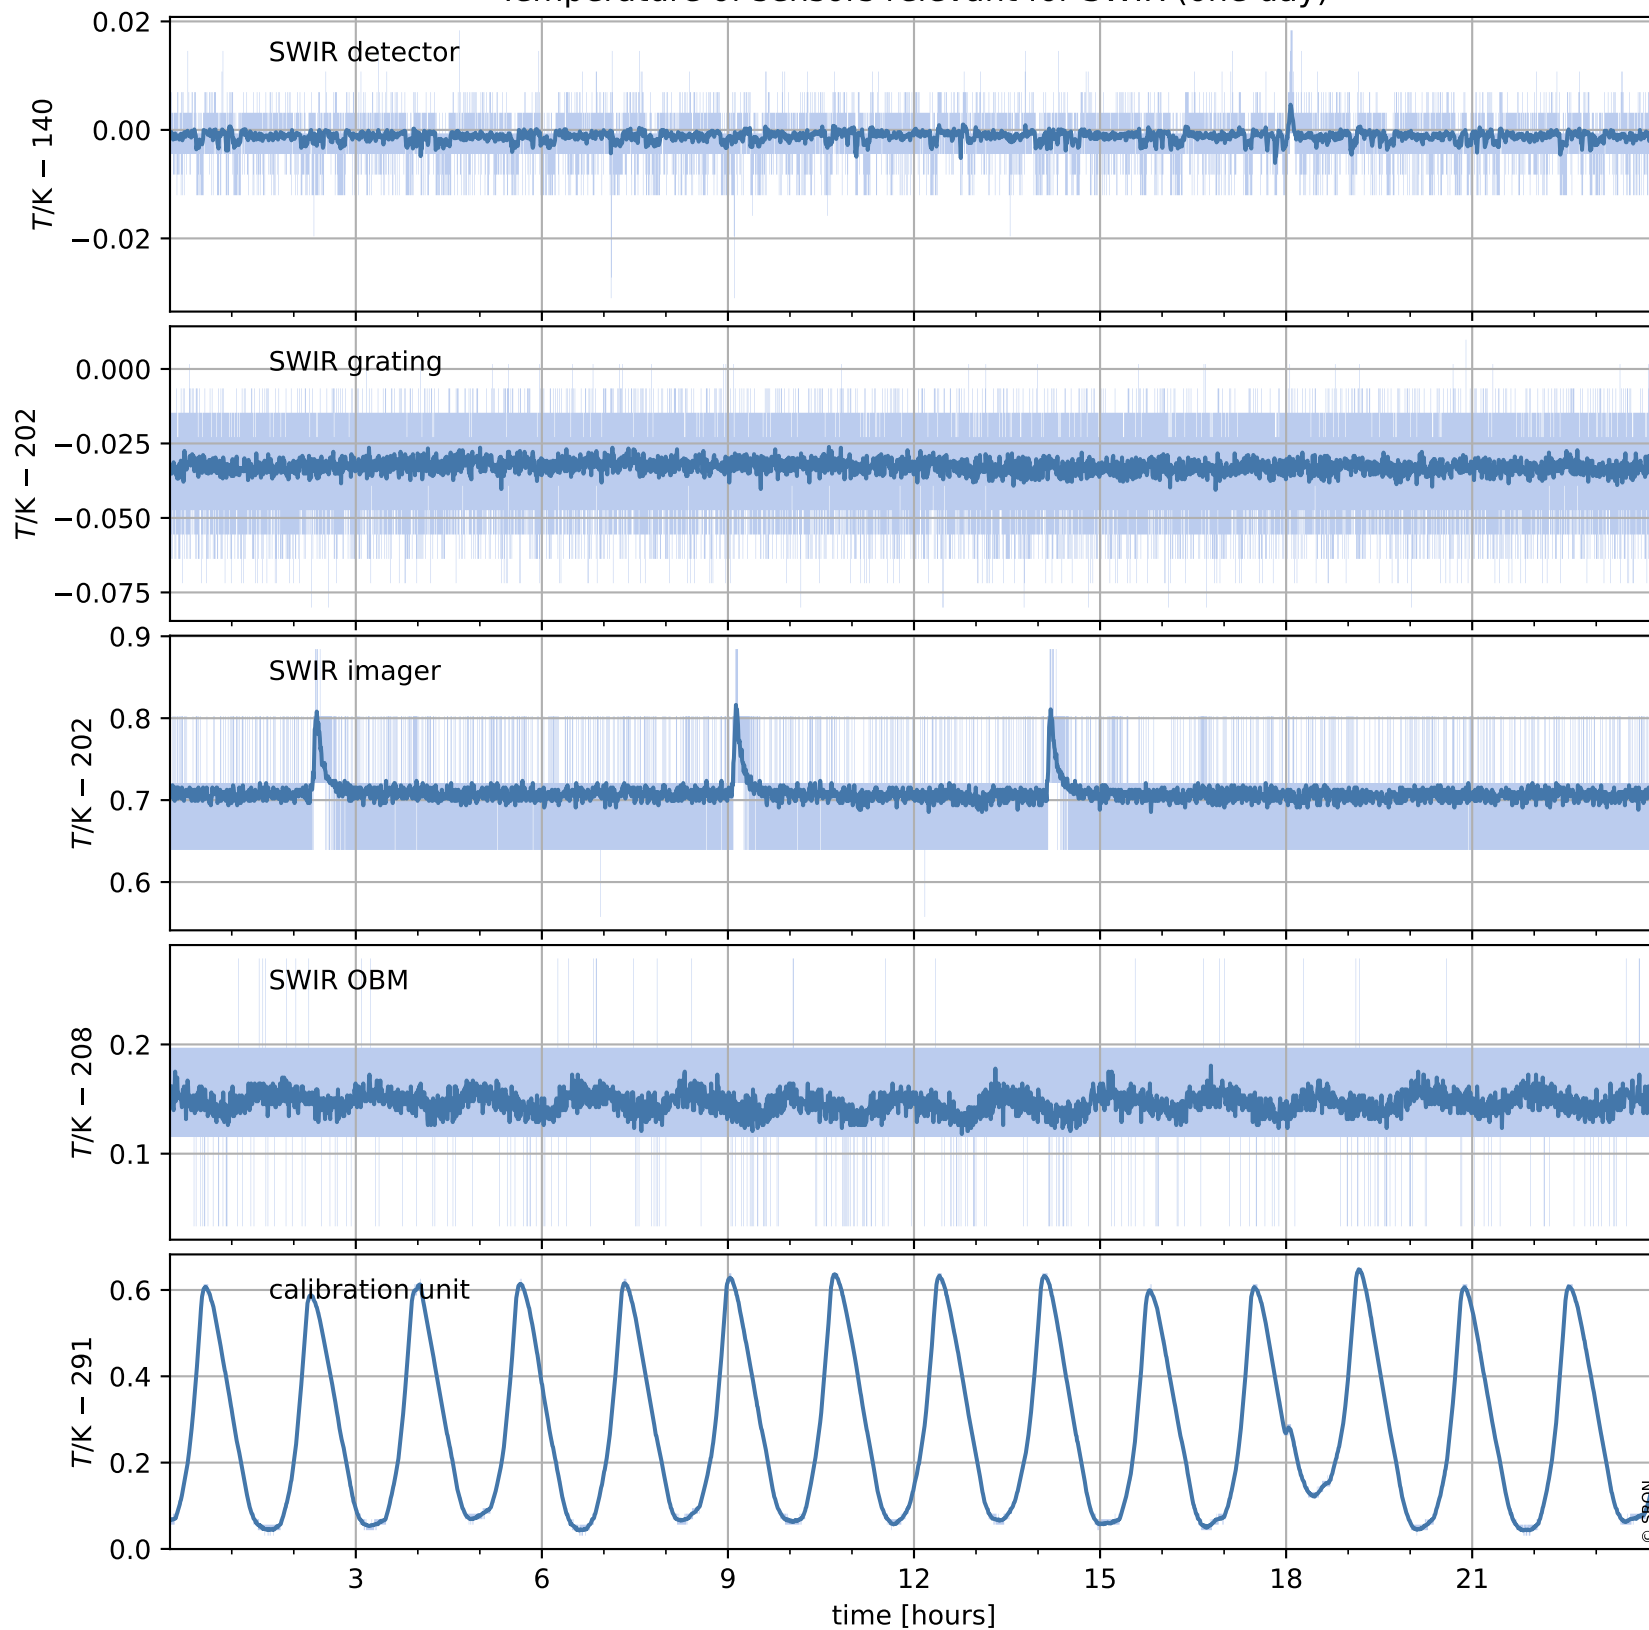

Tropomi SWIR housekeeping data

orbits : [20425, 20438]
coverage : 2021-09-22 / 2021-09-23
created : 2023-08-21T09:17:53

Temperature of sensors relevant for SWIR (one day)

Tropomi SWIR housekeeping data

orbits : [19954, 20438]
coverage : 2021-08-19 / 2021-09-23
created : 2023-08-21T09:17:53

Temperature of sensors relevant for SWIR (last month)

Tropomi SWIR housekeeping data

orbits : [20425, 20438]
coverage : 2021-09-22 / 2021-09-23
created : 2023-08-21T09:17:53

Current and duty cycle of 3 heaters relevant for SWIR (one day)

Tropomi SWIR housekeeping data

orbits : [19954, 20438]
coverage : 2021-08-19 / 2021-09-23
created : 2023-08-21T09:17:54

Current and duty cycle of 3 heaters relevant for SWIR (last month)

Tropomi SWIR housekeeping data

orbits : [20425, 20438]
coverage : 2021-09-22 / 2021-09-23
created : 2023-08-21T09:17:54

Temperature of sensors at the SWIR front-end electronics (one day)

Tropomi SWIR housekeeping data

orbits : [19954, 20438]
coverage : 2021-08-19 / 2021-09-23
created : 2023-08-21T09:17:55