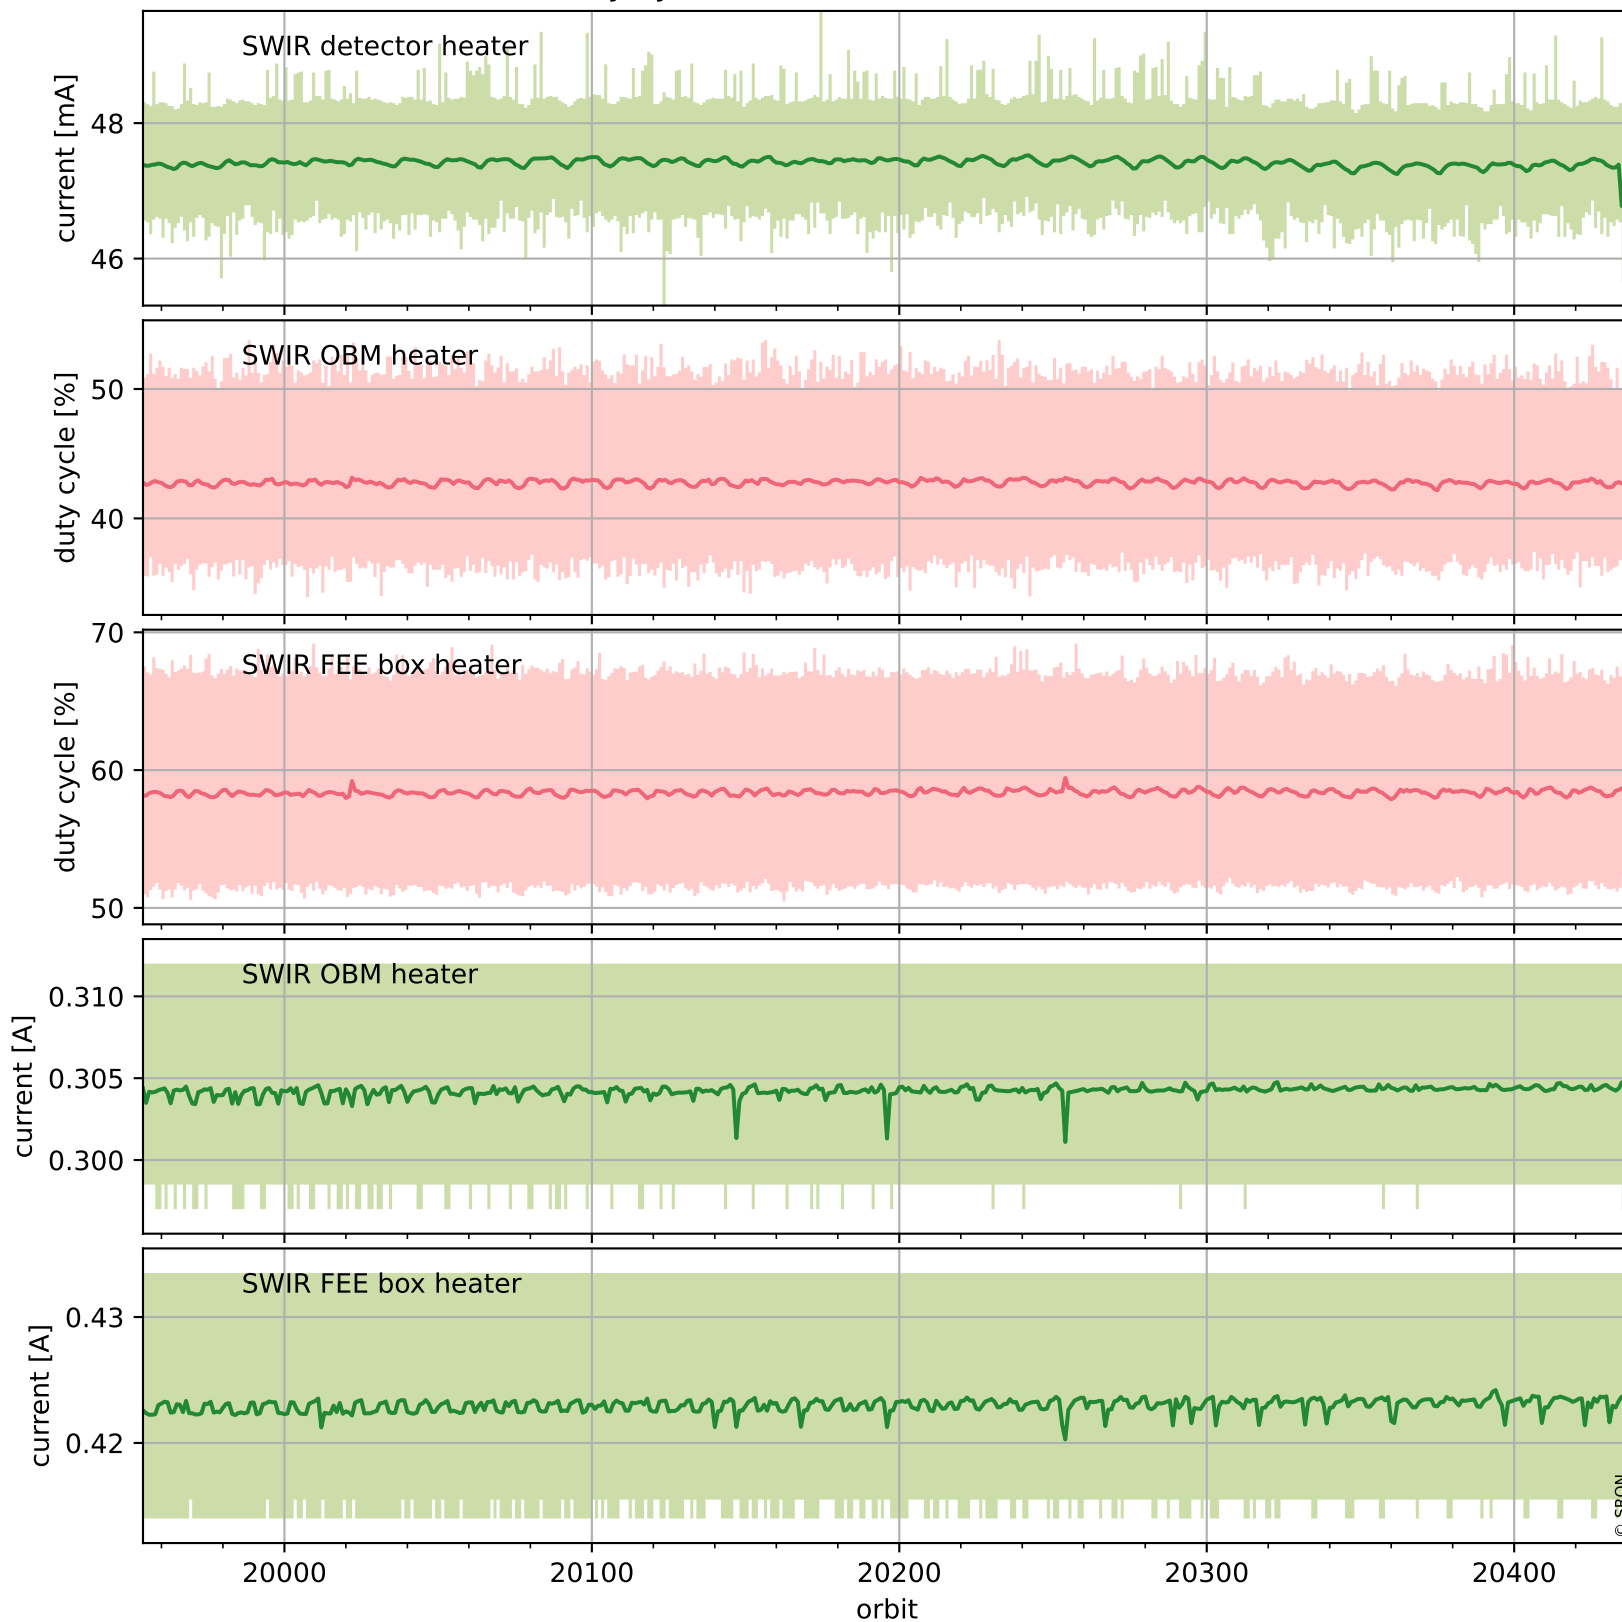

Tropomi SWIR housekeeping data

orbits : [20425, 20438]
coverage : 2021-09-22 / 2021-09-23
created : 2023-08-21T09:17:53

Temperature of sensors relevant for SWIR (one day)

Tropomi SWIR housekeeping data

orbits : [19954, 20438]
coverage : 2021-08-19 / 2021-09-23
created : 2023-08-21T09:17:53

Temperature of sensors relevant for SWIR (last month)

Tropomi SWIR housekeeping data

orbits : [20425, 20438]
coverage : 2021-09-22 / 2021-09-23
created : 2023-08-21T09:17:53

Current and duty cycle of 3 heaters relevant for SWIR (one day)

Tropomi SWIR housekeeping data

orbits : [19954, 20438]
coverage : 2021-08-19 / 2021-09-23
created : 2023-08-21T09:17:54

Current and duty cycle of 3 heaters relevant for SWIR (last month)

Tropomi SWIR housekeeping data

orbits : [20425, 20438]
coverage : 2021-09-22 / 2021-09-23
created : 2023-08-21T09:17:54

Temperature of sensors at the SWIR front-end electronics (one day)

Tropomi SWIR housekeeping data

orbits : [19954, 20438]
coverage : 2021-08-19 / 2021-09-23
created : 2023-08-21T09:17:55