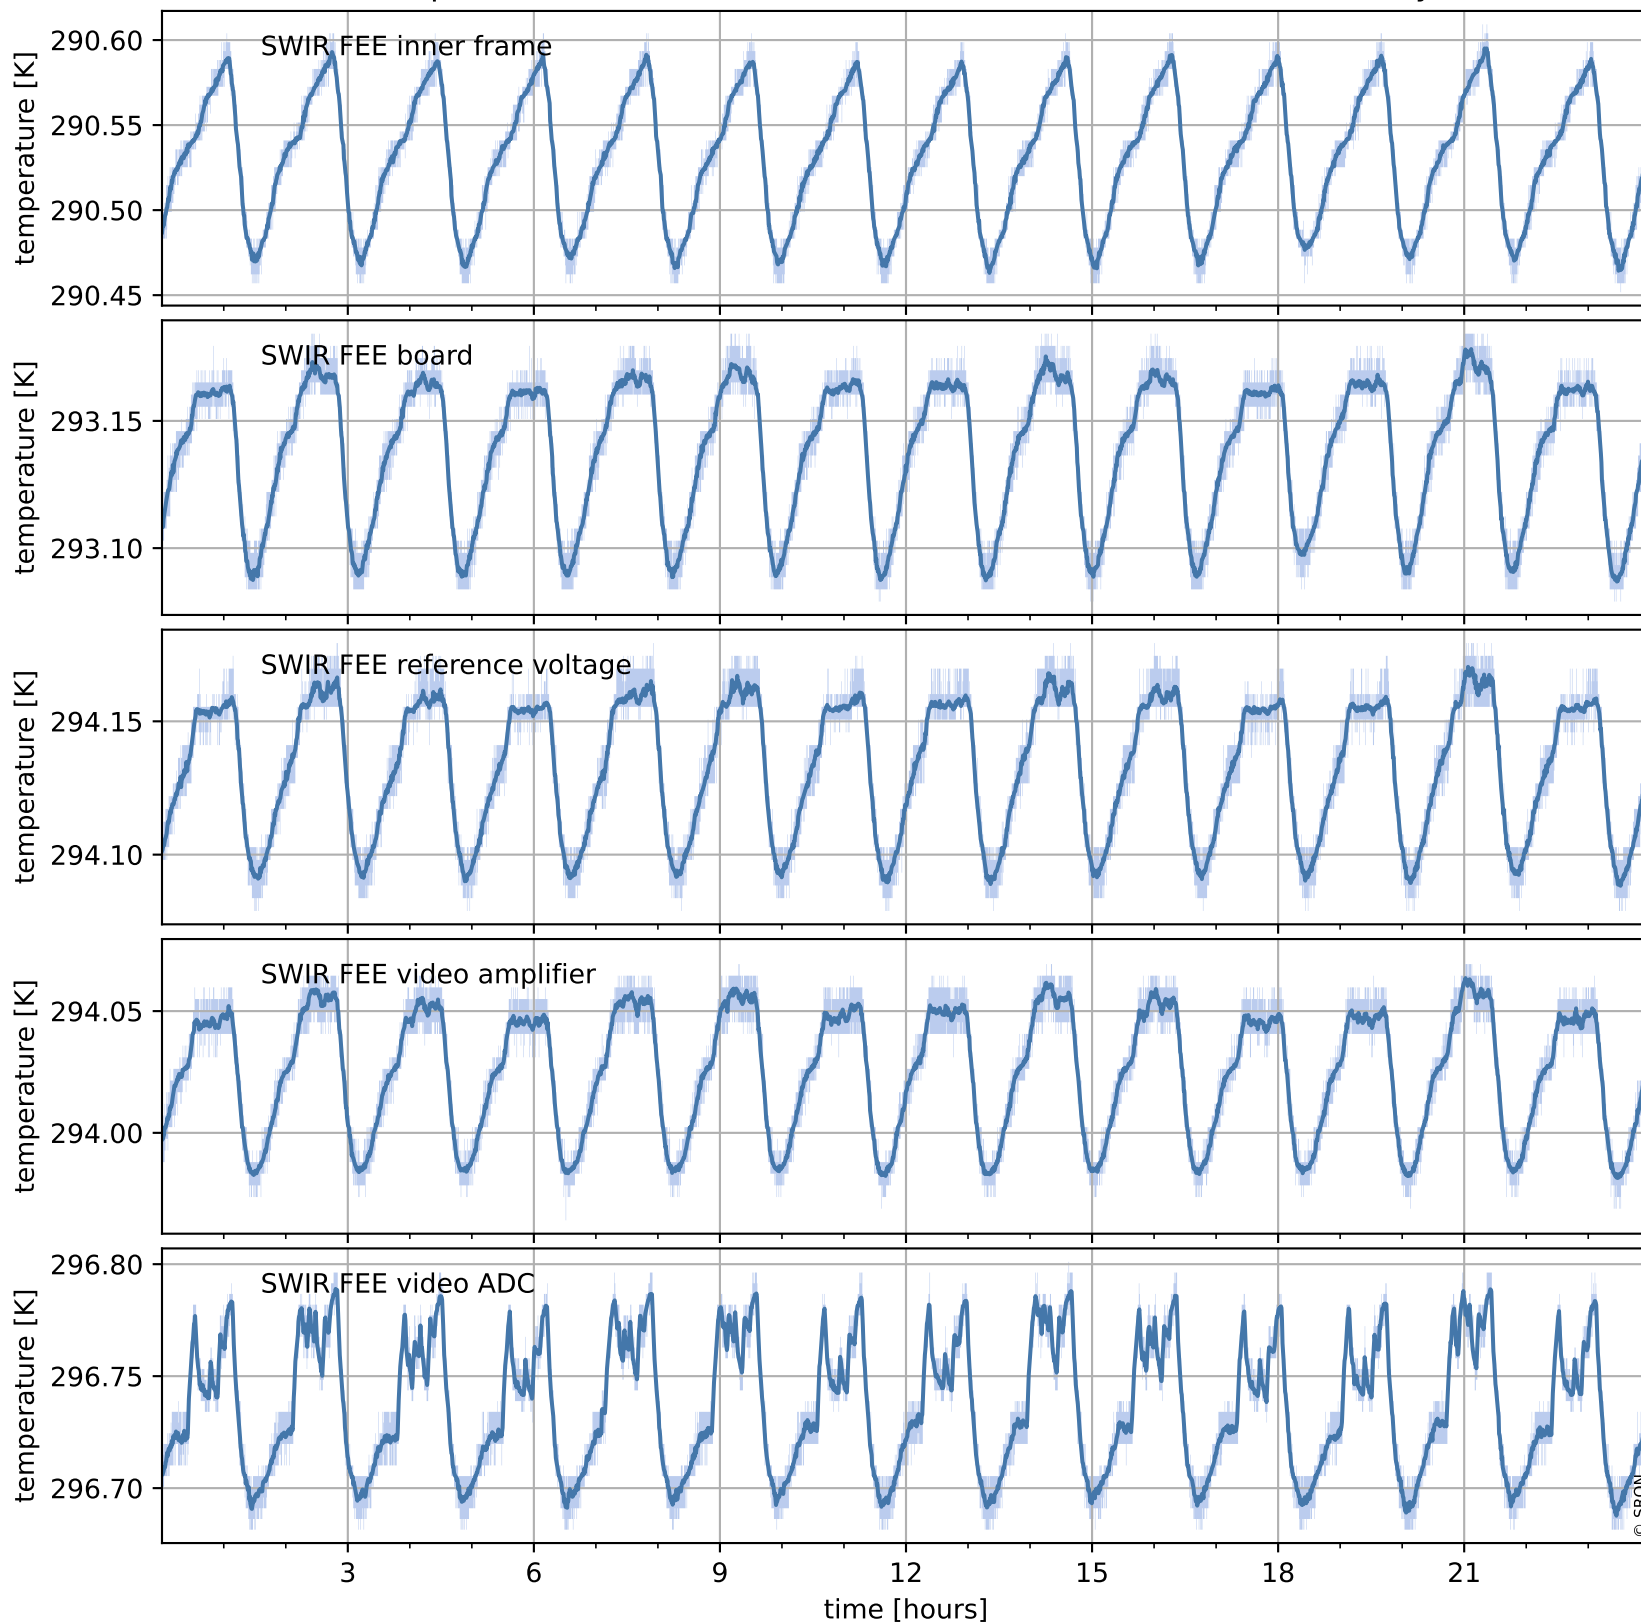

Tropomi SWIR housekeeping data

orbits : [20425, 20438]
coverage : 2021-09-22 / 2021-09-23
created : 2023-08-21T09:17:53

Temperature of sensors relevant for SWIR (one day)

Tropomi SWIR housekeeping data

orbits : [19954, 20438]
coverage : 2021-08-19 / 2021-09-23
created : 2023-08-21T09:17:53

Temperature of sensors relevant for SWIR (last month)

Tropomi SWIR housekeeping data

orbits : [20425, 20438]
coverage : 2021-09-22 / 2021-09-23
created : 2023-08-21T09:17:53

Current and duty cycle of 3 heaters relevant for SWIR (one day)

Tropomi SWIR housekeeping data

orbits : [19954, 20438]
coverage : 2021-08-19 / 2021-09-23
created : 2023-08-21T09:17:54

Current and duty cycle of 3 heaters relevant for SWIR (last month)

Tropomi SWIR housekeeping data

orbits : [20425, 20438]
coverage : 2021-09-22 / 2021-09-23
created : 2023-08-21T09:17:54

Temperature of sensors at the SWIR front-end electronics (one day)

Tropomi SWIR housekeeping data

orbits : [19954, 20438]
coverage : 2021-08-19 / 2021-09-23
created : 2023-08-21T09:17:55