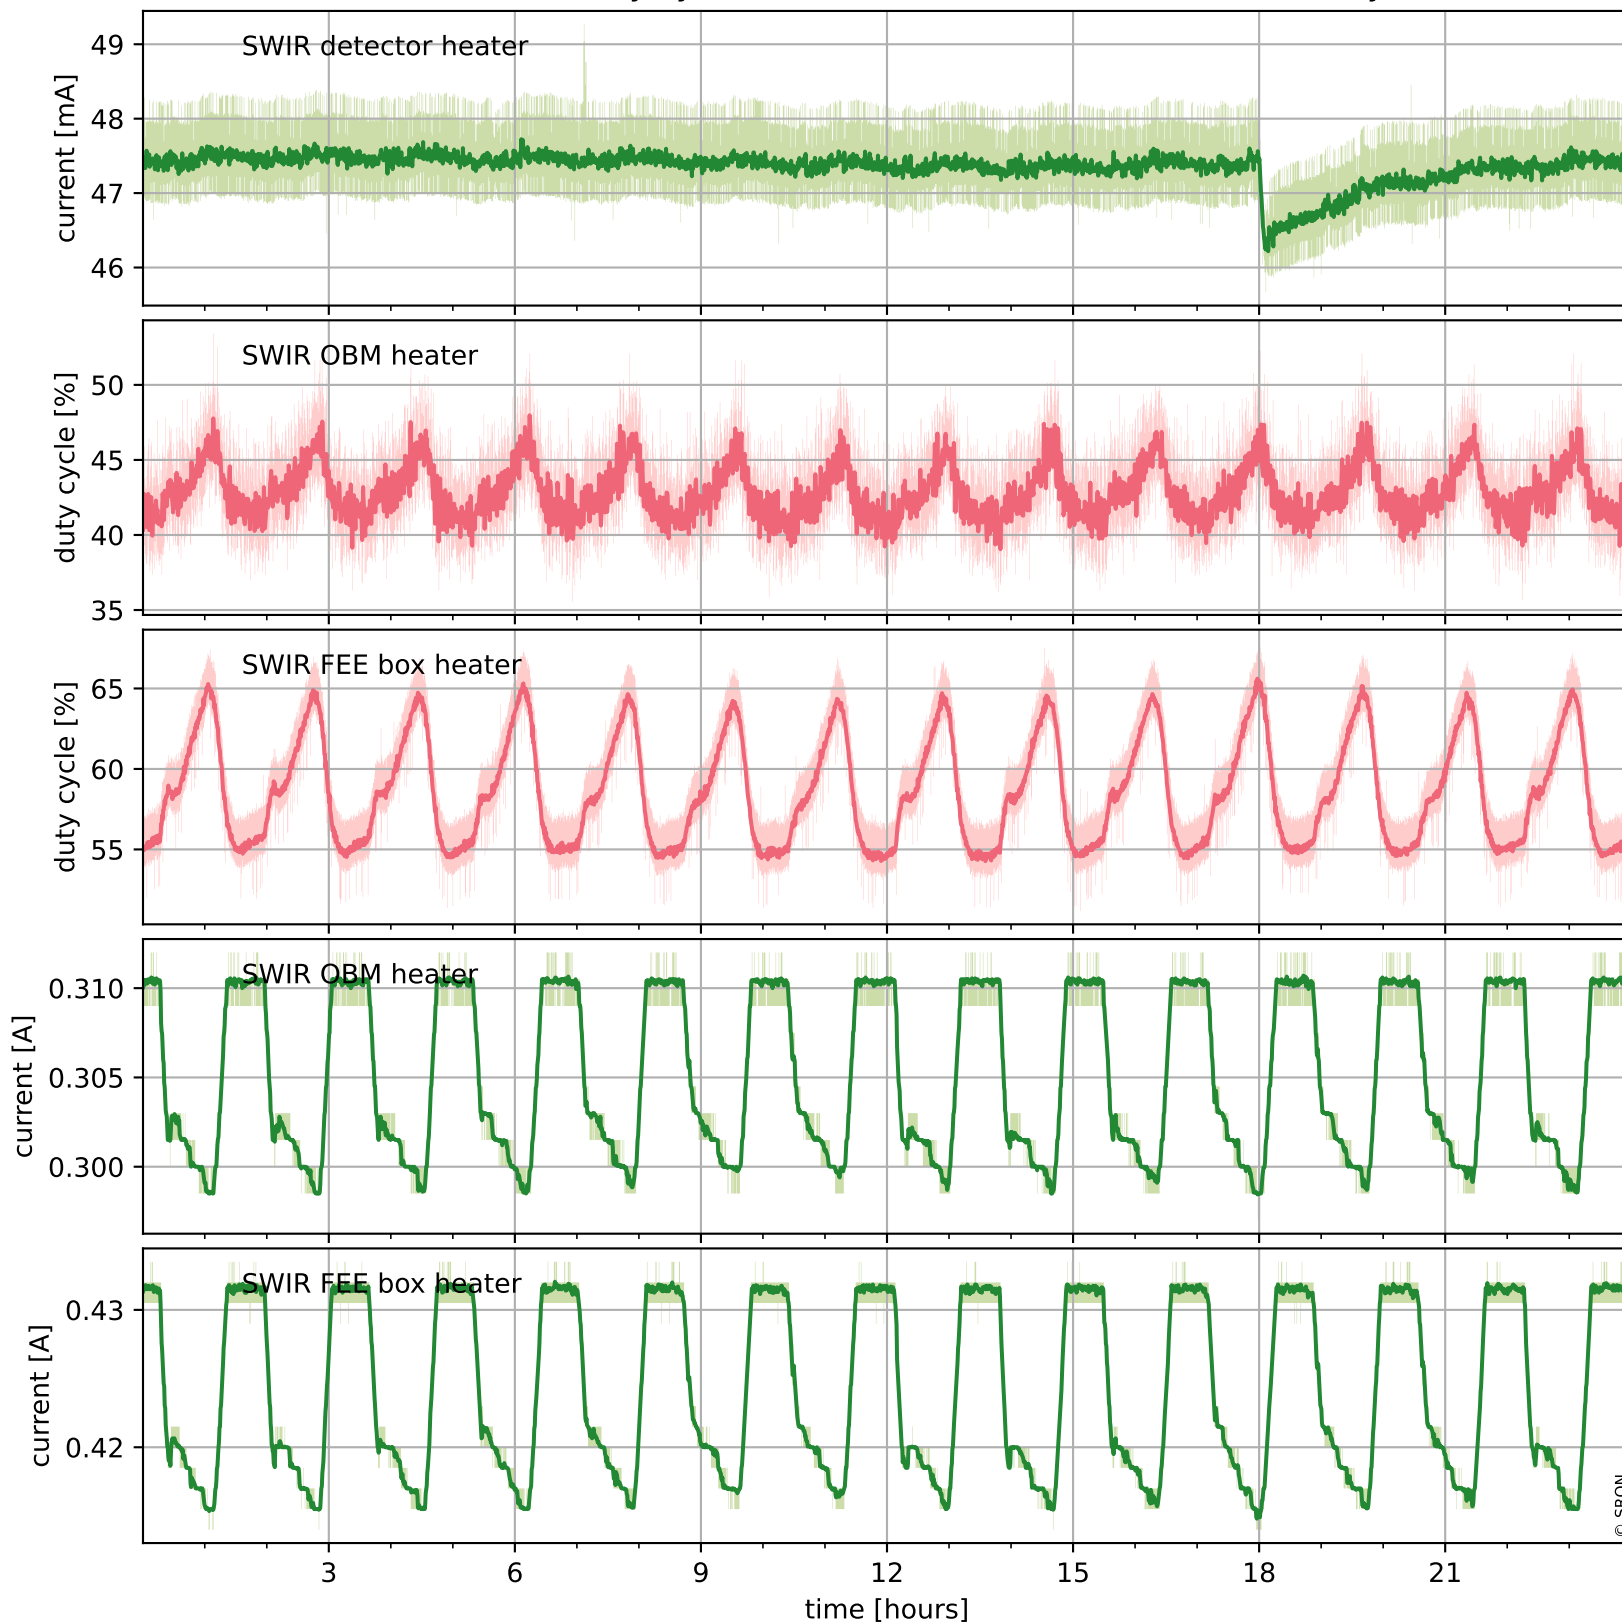

Tropomi SWIR housekeeping data

orbits : [20425, 20438]
coverage : 2021-09-22 / 2021-09-23
created : 2023-08-21T09:17:53

Temperature of sensors relevant for SWIR (one day)

Tropomi SWIR housekeeping data

orbits : [19954, 20438]
coverage : 2021-08-19 / 2021-09-23
created : 2023-08-21T09:17:53

Temperature of sensors relevant for SWIR (last month)

Tropomi SWIR housekeeping data

orbits : [20425, 20438]
coverage : 2021-09-22 / 2021-09-23
created : 2023-08-21T09:17:53

Current and duty cycle of 3 heaters relevant for SWIR (one day)

Tropomi SWIR housekeeping data

orbits : [19954, 20438]
coverage : 2021-08-19 / 2021-09-23
created : 2023-08-21T09:17:54

Current and duty cycle of 3 heaters relevant for SWIR (last month)

Tropomi SWIR housekeeping data

orbits : [20425, 20438]
coverage : 2021-09-22 / 2021-09-23
created : 2023-08-21T09:17:54

Temperature of sensors at the SWIR front-end electronics (one day)

Tropomi SWIR housekeeping data

orbits : [19954, 20438]
coverage : 2021-08-19 / 2021-09-23
created : 2023-08-21T09:17:55