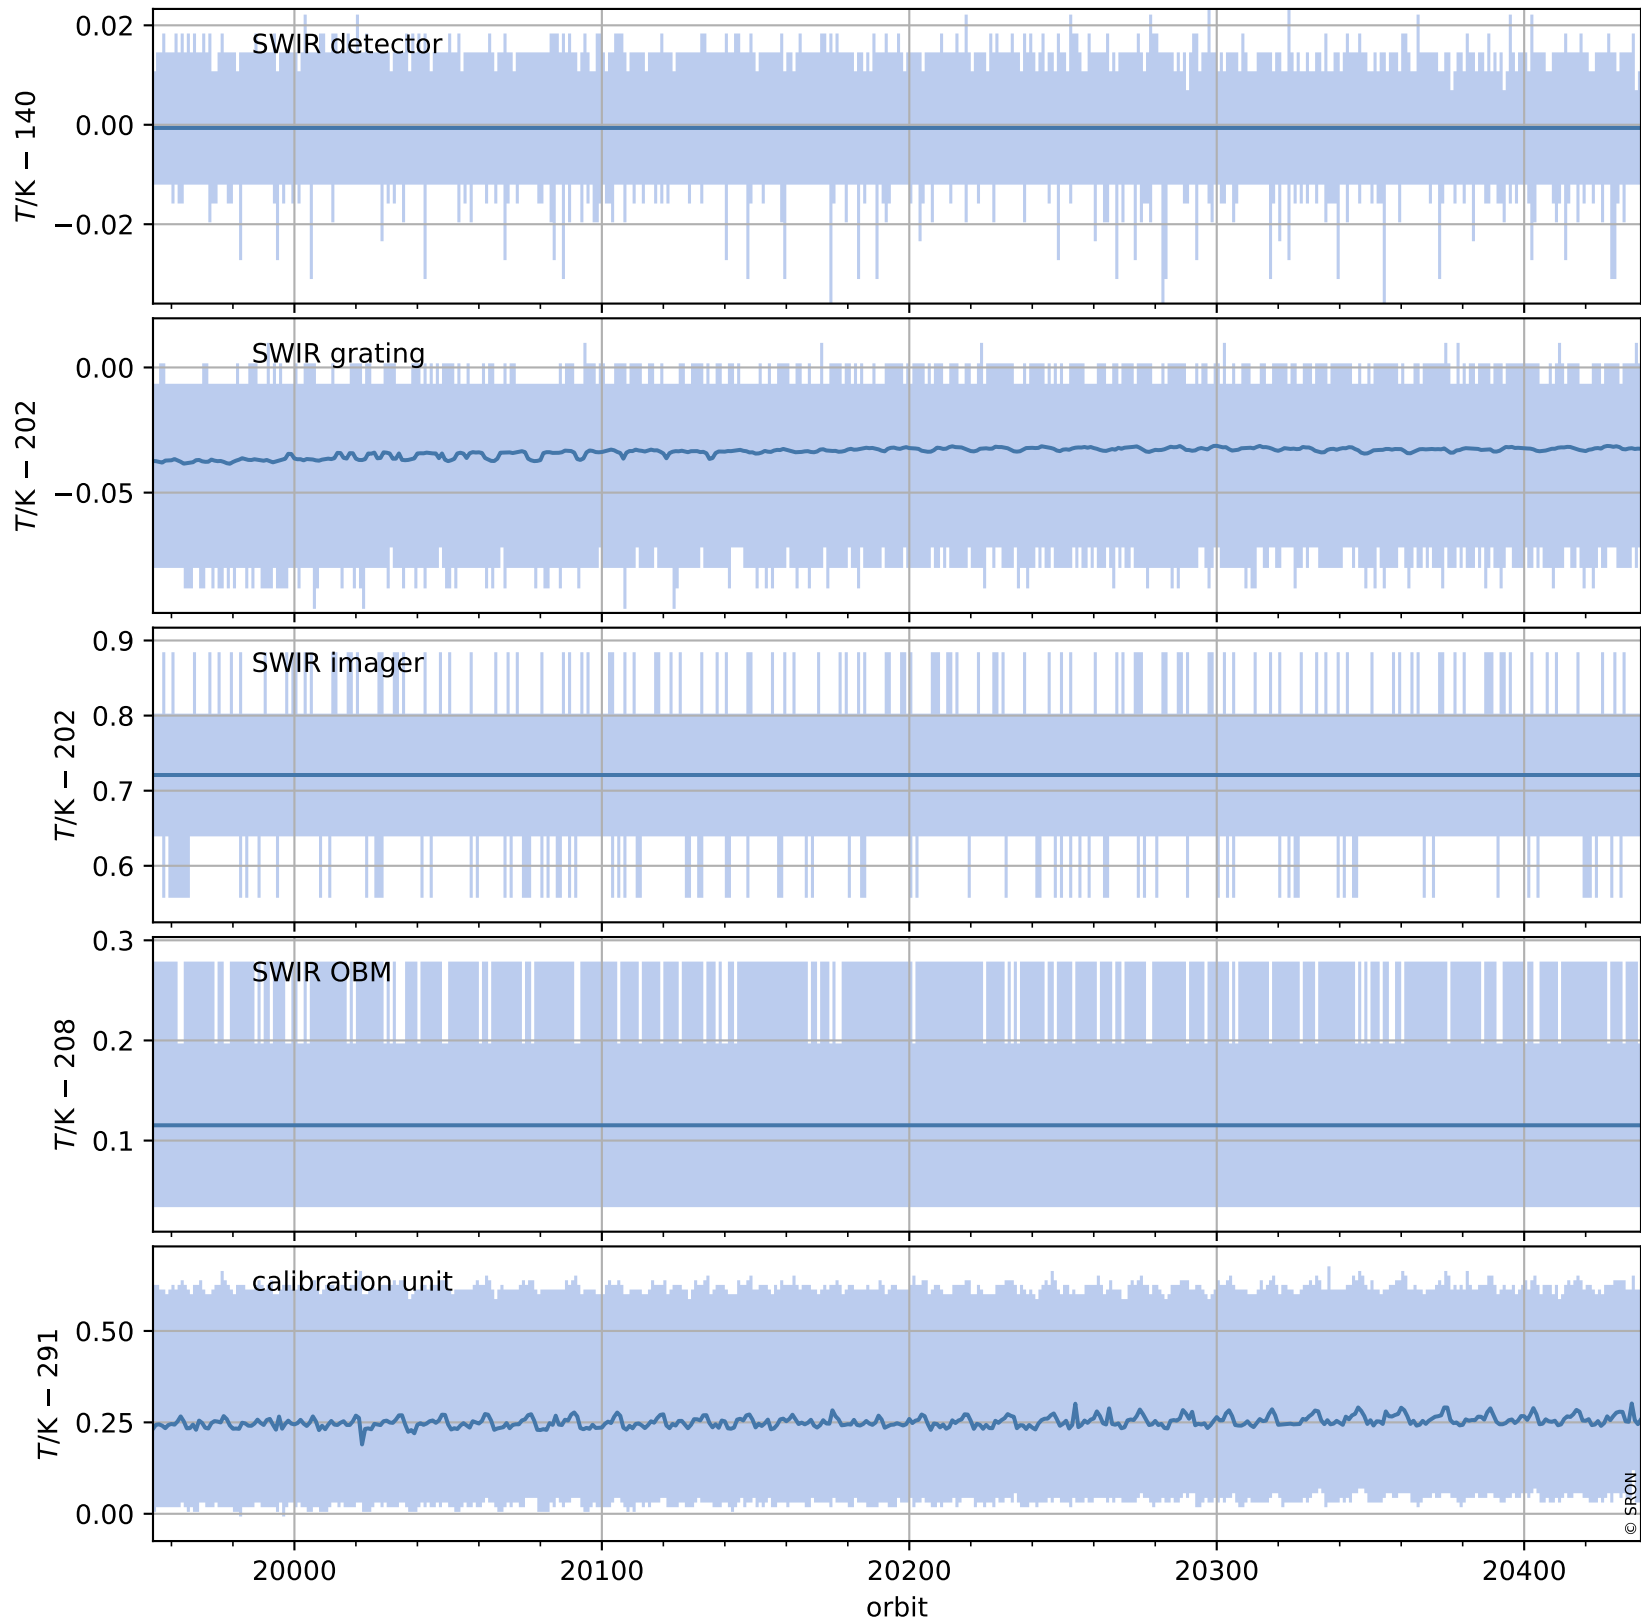

Tropomi SWIR housekeeping data

orbits : [20425, 20438]
coverage : 2021-09-22 / 2021-09-23
created : 2023-08-21T09:17:53

Temperature of sensors relevant for SWIR (one day)

Tropomi SWIR housekeeping data

orbits : [19954, 20438]
coverage : 2021-08-19 / 2021-09-23
created : 2023-08-21T09:17:53

Temperature of sensors relevant for SWIR (last month)

Tropomi SWIR housekeeping data

orbits : [20425, 20438]
coverage : 2021-09-22 / 2021-09-23
created : 2023-08-21T09:17:53

Current and duty cycle of 3 heaters relevant for SWIR (one day)

Tropomi SWIR housekeeping data

orbits : [19954, 20438]
coverage : 2021-08-19 / 2021-09-23
created : 2023-08-21T09:17:54

Current and duty cycle of 3 heaters relevant for SWIR (last month)

Tropomi SWIR housekeeping data

orbits : [20425, 20438]
coverage : 2021-09-22 / 2021-09-23
created : 2023-08-21T09:17:54

Temperature of sensors at the SWIR front-end electronics (one day)

Tropomi SWIR housekeeping data

orbits : [19954, 20438]
coverage : 2021-08-19 / 2021-09-23
created : 2023-08-21T09:17:55