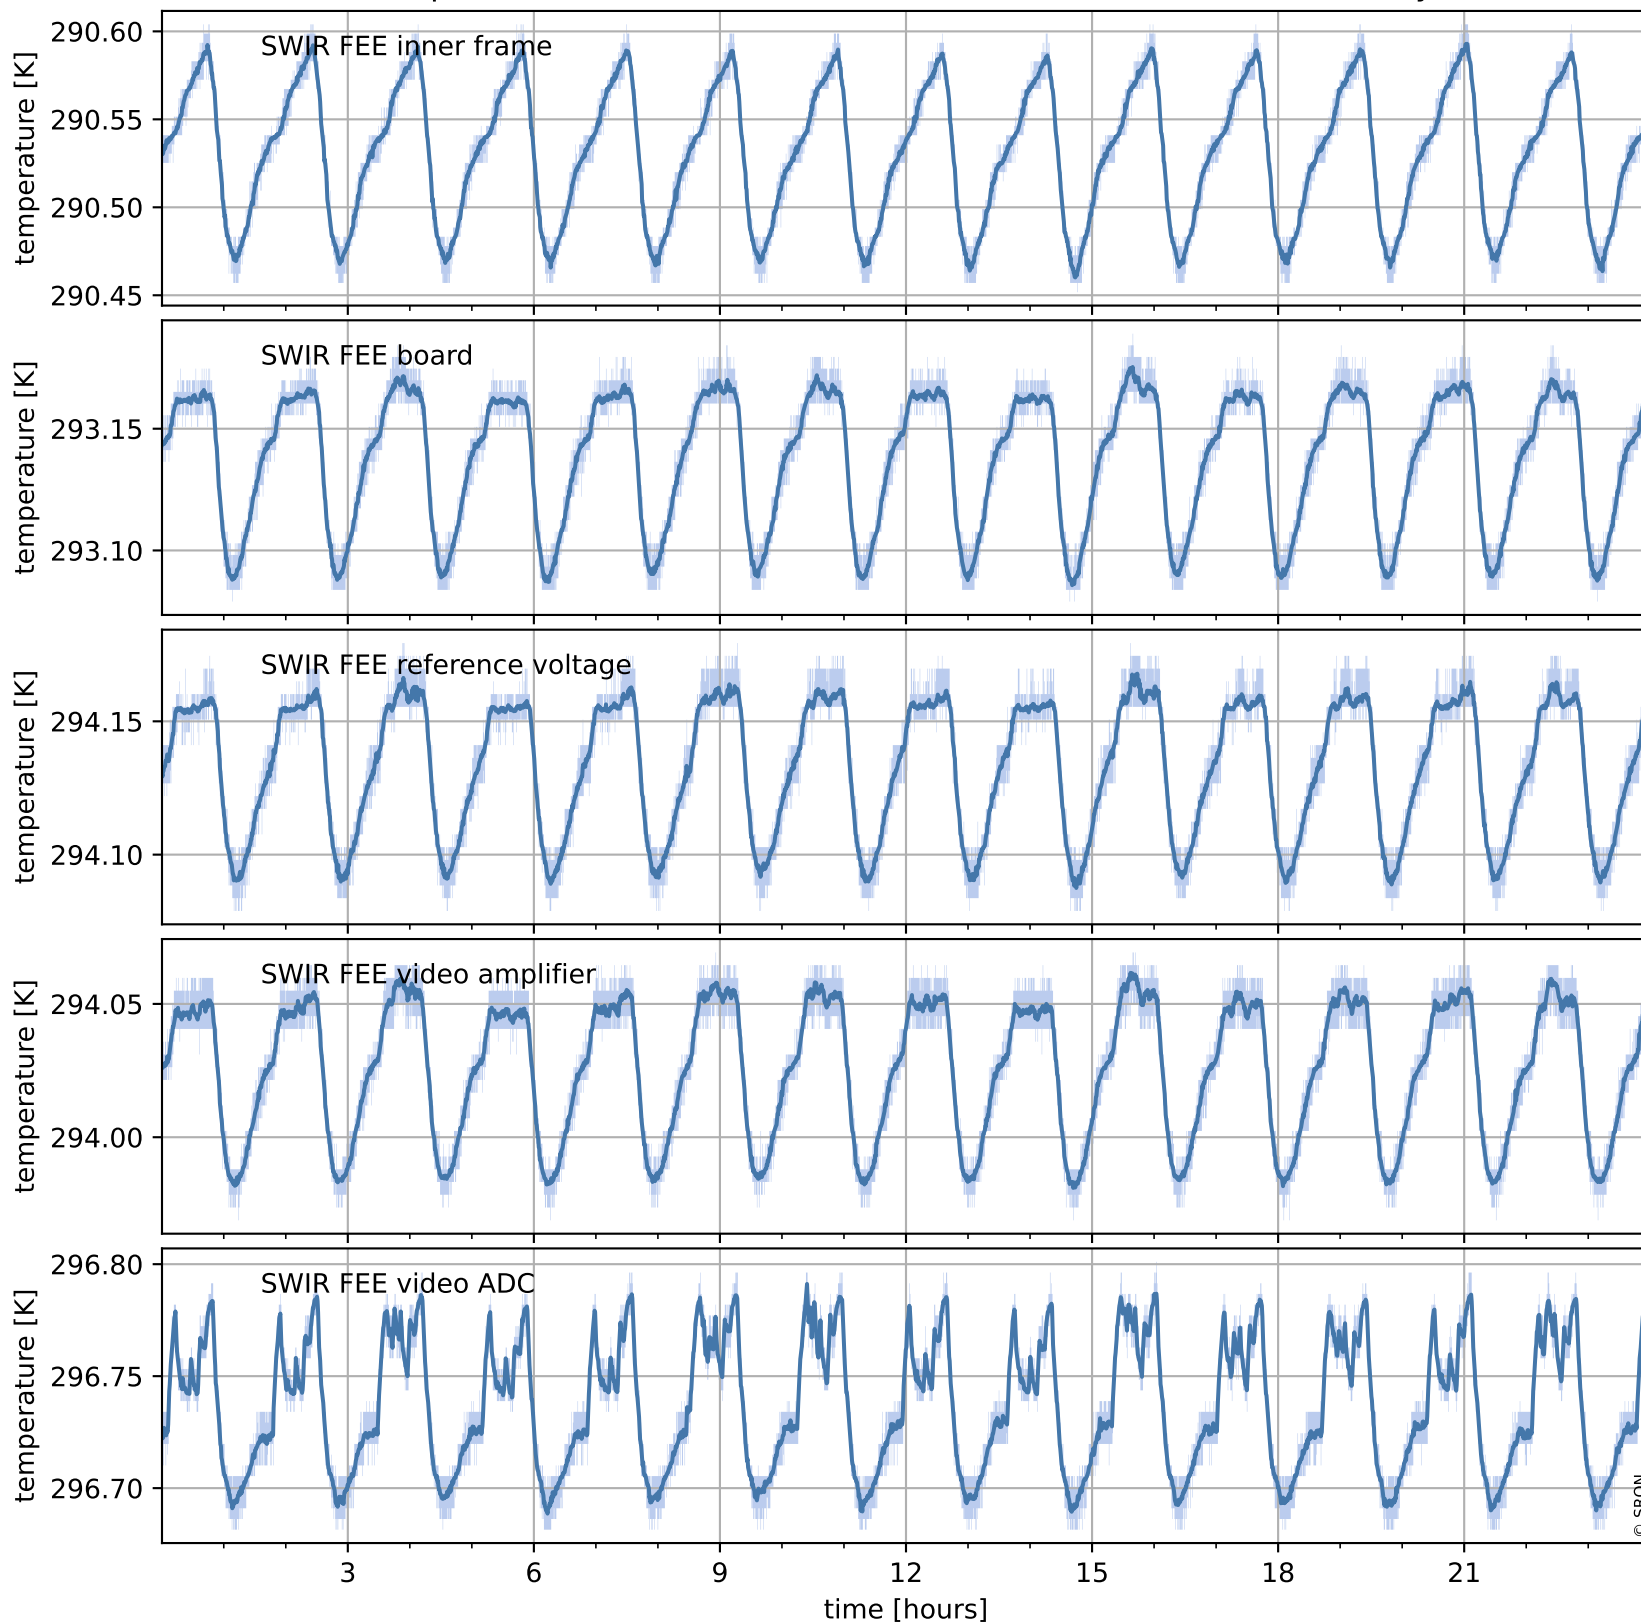

Tropomi SWIR housekeeping data

orbits : [20439, 20452]
coverage : 2021-09-23 / 2021-09-24
created : 2023-08-21T09:17:55

Temperature of sensors relevant for SWIR (one day)

Tropomi SWIR housekeeping data

orbits : [19968, 20452]
coverage : 2021-08-20 / 2021-09-24
created : 2023-08-21T09:17:55

Temperature of sensors relevant for SWIR (last month)

Tropomi SWIR housekeeping data

orbits : [20439, 20452]
coverage : 2021-09-23 / 2021-09-24
created : 2023-08-21T09:17:56

Current and duty cycle of 3 heaters relevant for SWIR (one day)

Tropomi SWIR housekeeping data

orbits : [19968, 20452]
coverage : 2021-08-20 / 2021-09-24
created : 2023-08-21T09:17:56

Current and duty cycle of 3 heaters relevant for SWIR (last month)

Tropomi SWIR housekeeping data

orbits : [20439, 20452]
coverage : 2021-09-23 / 2021-09-24
created : 2023-08-21T09:17:57

Temperature of sensors at the SWIR front-end electronics (one day)

Tropomi SWIR housekeeping data

orbits : [19968, 20452]
coverage : 2021-08-20 / 2021-09-24
created : 2023-08-21T09:17:57