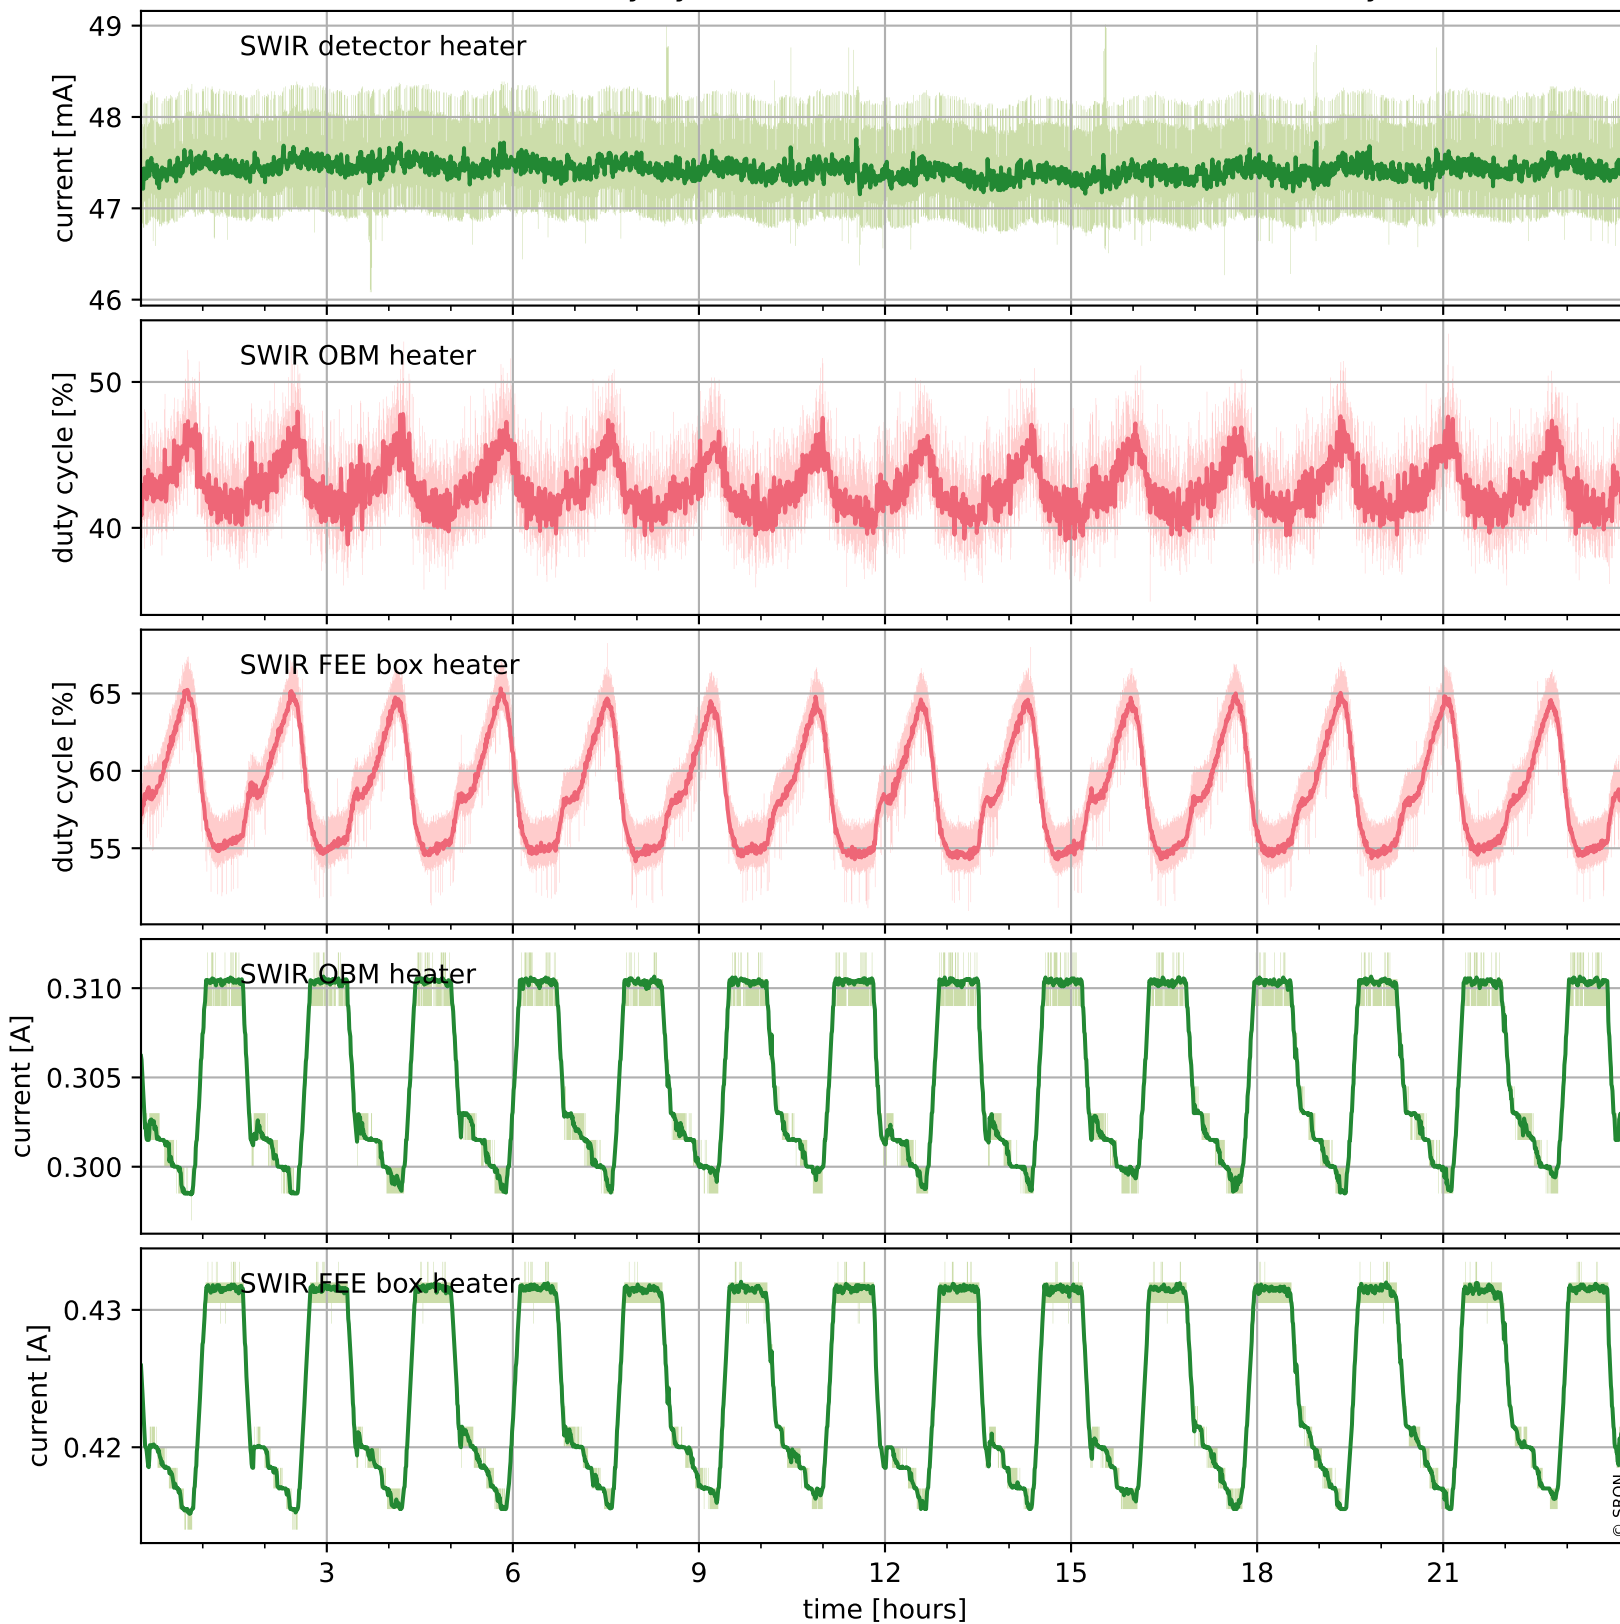

Tropomi SWIR housekeeping data

orbits : [20439, 20452]
coverage : 2021-09-23 / 2021-09-24
created : 2023-08-21T09:17:55

Temperature of sensors relevant for SWIR (one day)

Tropomi SWIR housekeeping data

orbits : [19968, 20452]
coverage : 2021-08-20 / 2021-09-24
created : 2023-08-21T09:17:55

Temperature of sensors relevant for SWIR (last month)

Tropomi SWIR housekeeping data

orbits : [20439, 20452]
coverage : 2021-09-23 / 2021-09-24
created : 2023-08-21T09:17:56

Current and duty cycle of 3 heaters relevant for SWIR (one day)

Tropomi SWIR housekeeping data

orbits : [19968, 20452]
coverage : 2021-08-20 / 2021-09-24
created : 2023-08-21T09:17:56

Current and duty cycle of 3 heaters relevant for SWIR (last month)

Tropomi SWIR housekeeping data

orbits : [20439, 20452]
coverage : 2021-09-23 / 2021-09-24
created : 2023-08-21T09:17:57

Temperature of sensors at the SWIR front-end electronics (one day)

Tropomi SWIR housekeeping data

orbits : [19968, 20452]
coverage : 2021-08-20 / 2021-09-24
created : 2023-08-21T09:17:57