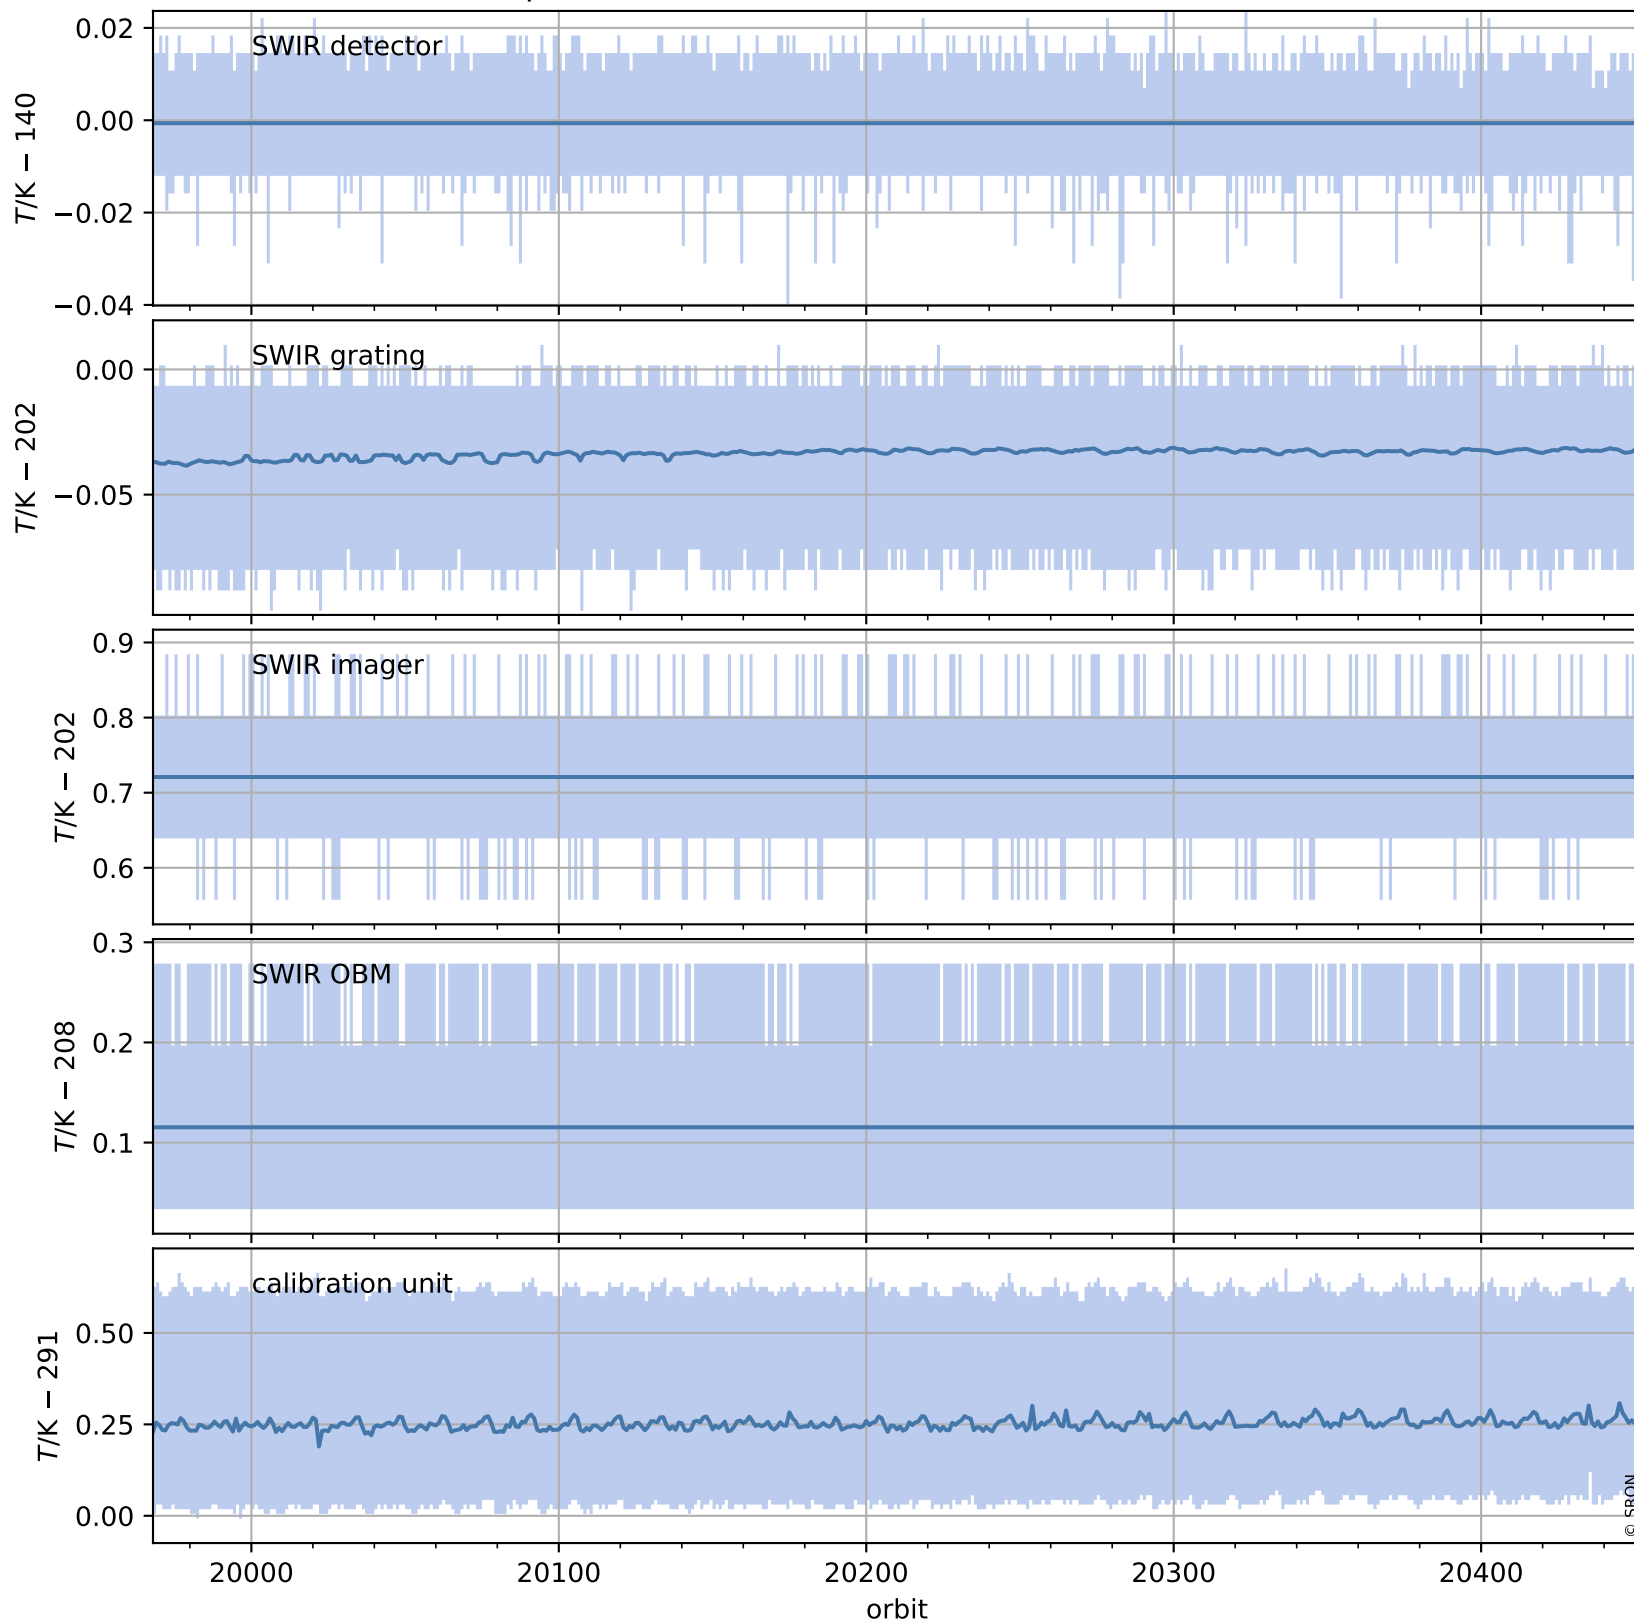

Tropomi SWIR housekeeping data

orbits : [20439, 20452]
coverage : 2021-09-23 / 2021-09-24
created : 2023-08-21T09:17:55

Temperature of sensors relevant for SWIR (one day)

Tropomi SWIR housekeeping data

orbits : [19968, 20452]
coverage : 2021-08-20 / 2021-09-24
created : 2023-08-21T09:17:55

Temperature of sensors relevant for SWIR (last month)

Tropomi SWIR housekeeping data

orbits : [20439, 20452]
coverage : 2021-09-23 / 2021-09-24
created : 2023-08-21T09:17:56

Current and duty cycle of 3 heaters relevant for SWIR (one day)

Tropomi SWIR housekeeping data

orbits : [19968, 20452]
coverage : 2021-08-20 / 2021-09-24
created : 2023-08-21T09:17:56

Current and duty cycle of 3 heaters relevant for SWIR (last month)

Tropomi SWIR housekeeping data

orbits : [20439, 20452]
coverage : 2021-09-23 / 2021-09-24
created : 2023-08-21T09:17:57

Temperature of sensors at the SWIR front-end electronics (one day)

Tropomi SWIR housekeeping data

orbits : [19968, 20452]
coverage : 2021-08-20 / 2021-09-24
created : 2023-08-21T09:17:57