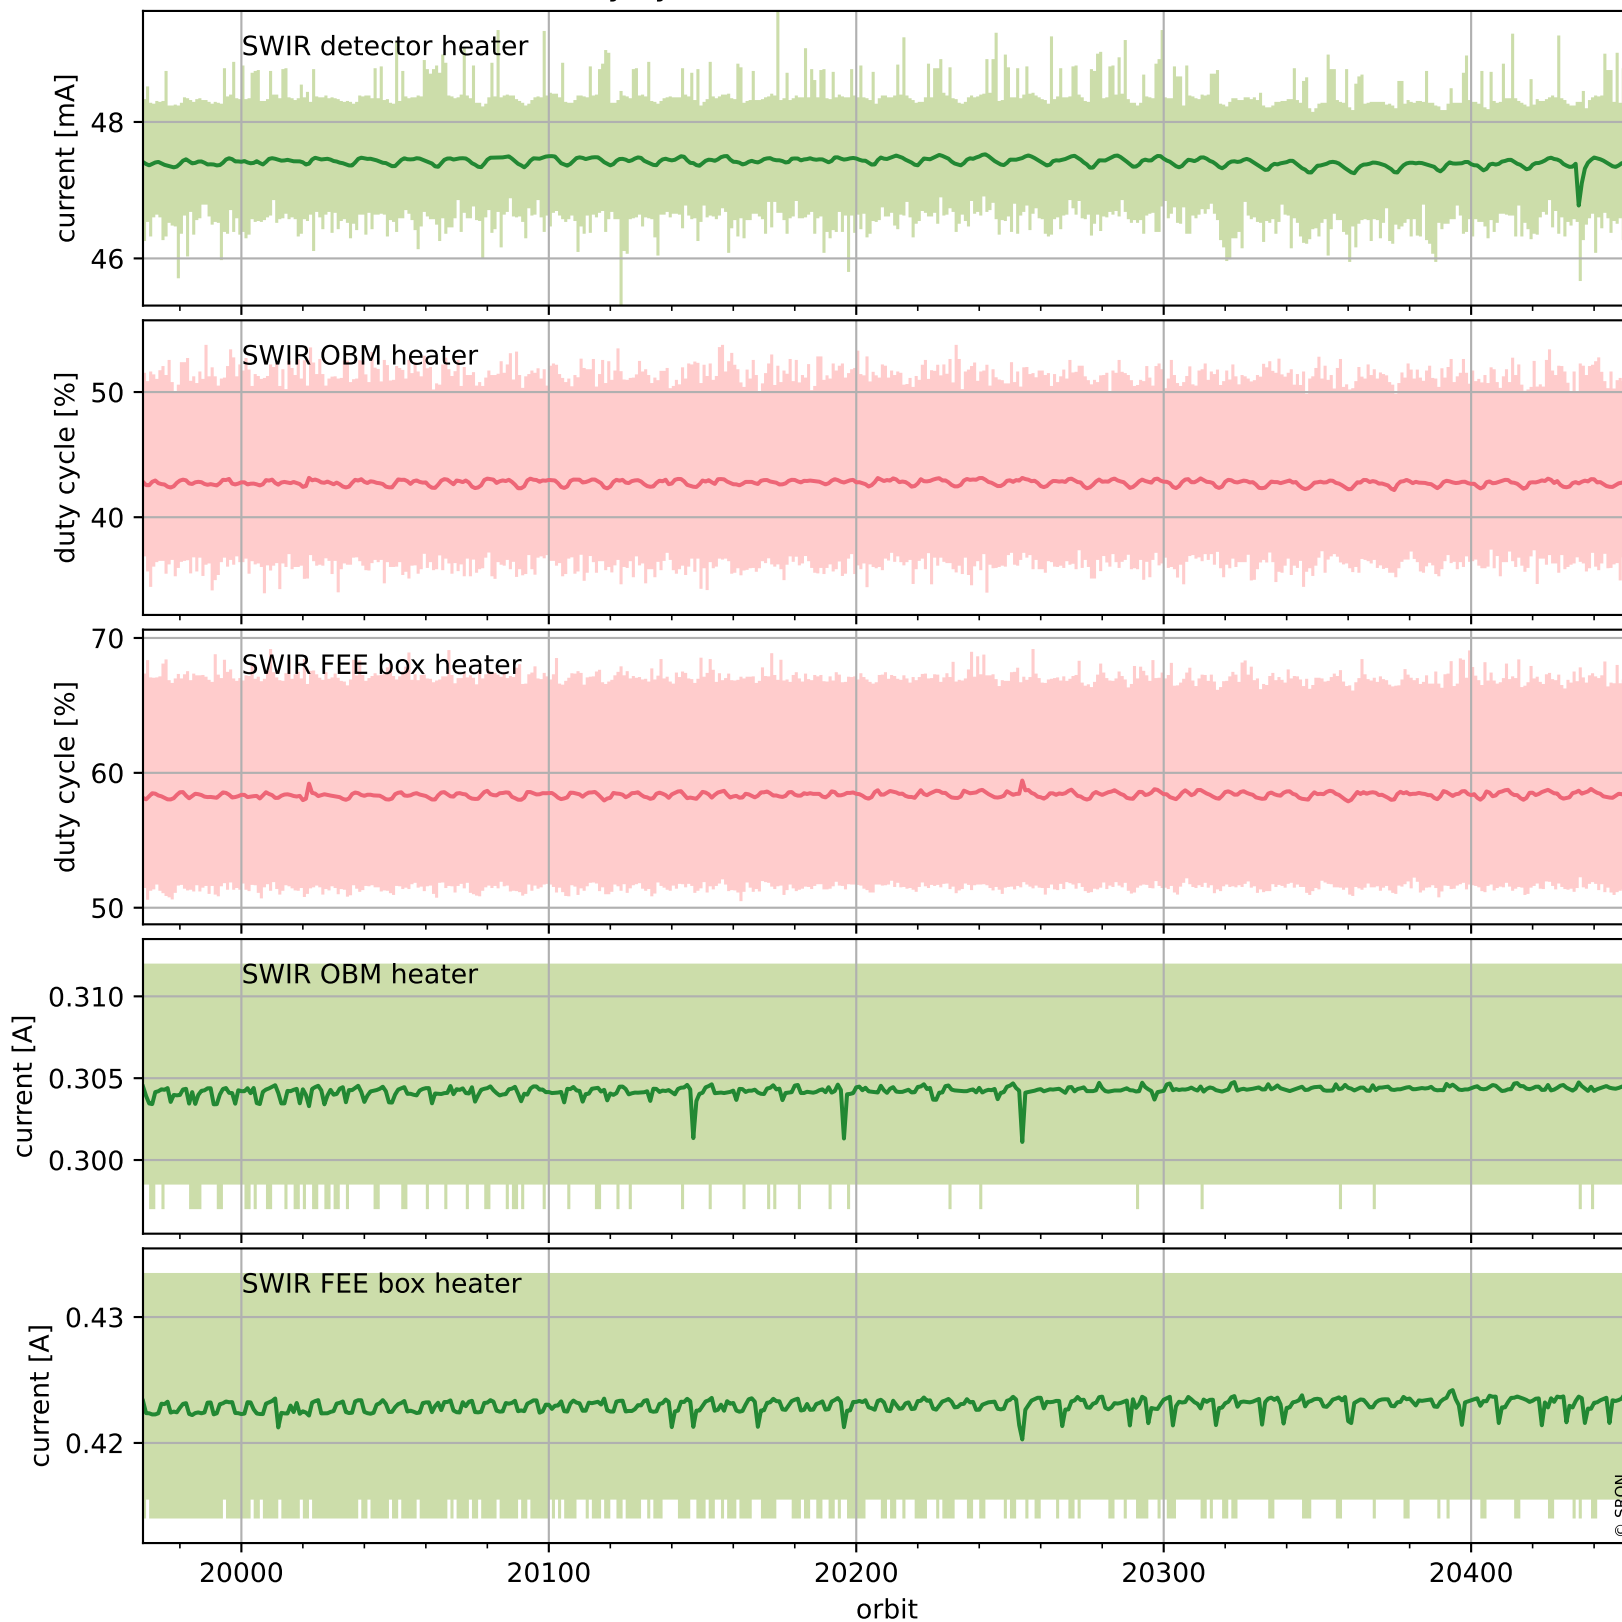

Tropomi SWIR housekeeping data

orbits : [20439, 20452]
coverage : 2021-09-23 / 2021-09-24
created : 2023-08-21T09:17:55

Temperature of sensors relevant for SWIR (one day)

Tropomi SWIR housekeeping data

orbits : [19968, 20452]
coverage : 2021-08-20 / 2021-09-24
created : 2023-08-21T09:17:55

Temperature of sensors relevant for SWIR (last month)

Tropomi SWIR housekeeping data

orbits : [20439, 20452]
coverage : 2021-09-23 / 2021-09-24
created : 2023-08-21T09:17:56

Current and duty cycle of 3 heaters relevant for SWIR (one day)

Tropomi SWIR housekeeping data

orbits : [19968, 20452]
coverage : 2021-08-20 / 2021-09-24
created : 2023-08-21T09:17:56

Current and duty cycle of 3 heaters relevant for SWIR (last month)

Tropomi SWIR housekeeping data

orbits : [20439, 20452]
coverage : 2021-09-23 / 2021-09-24
created : 2023-08-21T09:17:57

Temperature of sensors at the SWIR front-end electronics (one day)

Tropomi SWIR housekeeping data

orbits : [19968, 20452]
coverage : 2021-08-20 / 2021-09-24
created : 2023-08-21T09:17:57