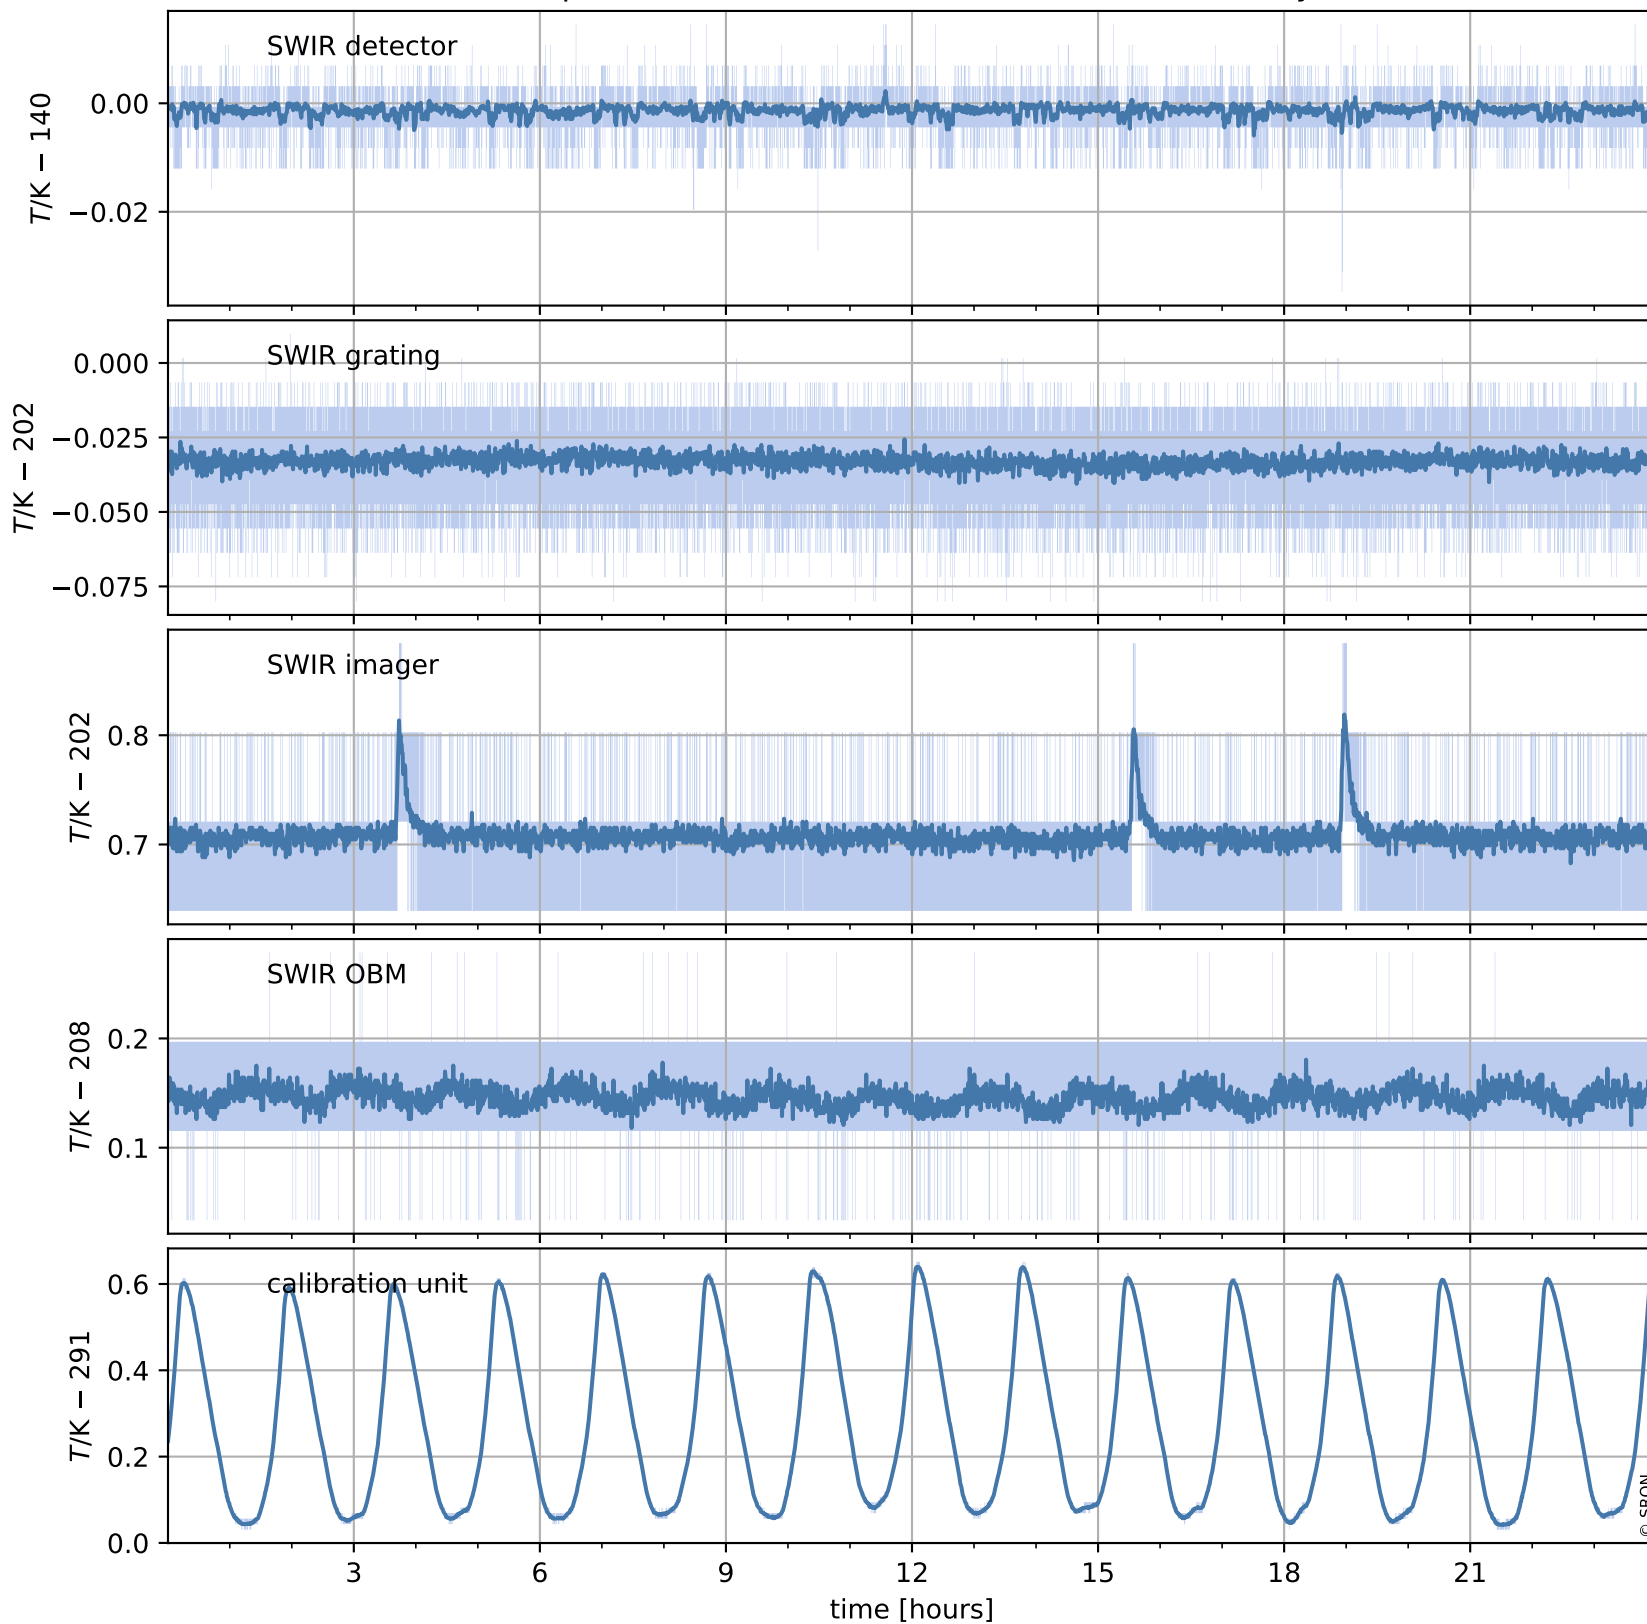

Tropomi SWIR housekeeping data

orbits : [20439, 20452]
coverage : 2021-09-23 / 2021-09-24
created : 2023-08-21T09:17:55

Temperature of sensors relevant for SWIR (one day)

Tropomi SWIR housekeeping data

orbits : [19968, 20452]
coverage : 2021-08-20 / 2021-09-24
created : 2023-08-21T09:17:55

Temperature of sensors relevant for SWIR (last month)

Tropomi SWIR housekeeping data

orbits : [20439, 20452]
coverage : 2021-09-23 / 2021-09-24
created : 2023-08-21T09:17:56

Current and duty cycle of 3 heaters relevant for SWIR (one day)

Tropomi SWIR housekeeping data

orbits : [19968, 20452]
coverage : 2021-08-20 / 2021-09-24
created : 2023-08-21T09:17:56

Current and duty cycle of 3 heaters relevant for SWIR (last month)

Tropomi SWIR housekeeping data

orbits : [20439, 20452]
coverage : 2021-09-23 / 2021-09-24
created : 2023-08-21T09:17:57

Temperature of sensors at the SWIR front-end electronics (one day)

Tropomi SWIR housekeeping data

orbits : [19968, 20452]
coverage : 2021-08-20 / 2021-09-24
created : 2023-08-21T09:17:57