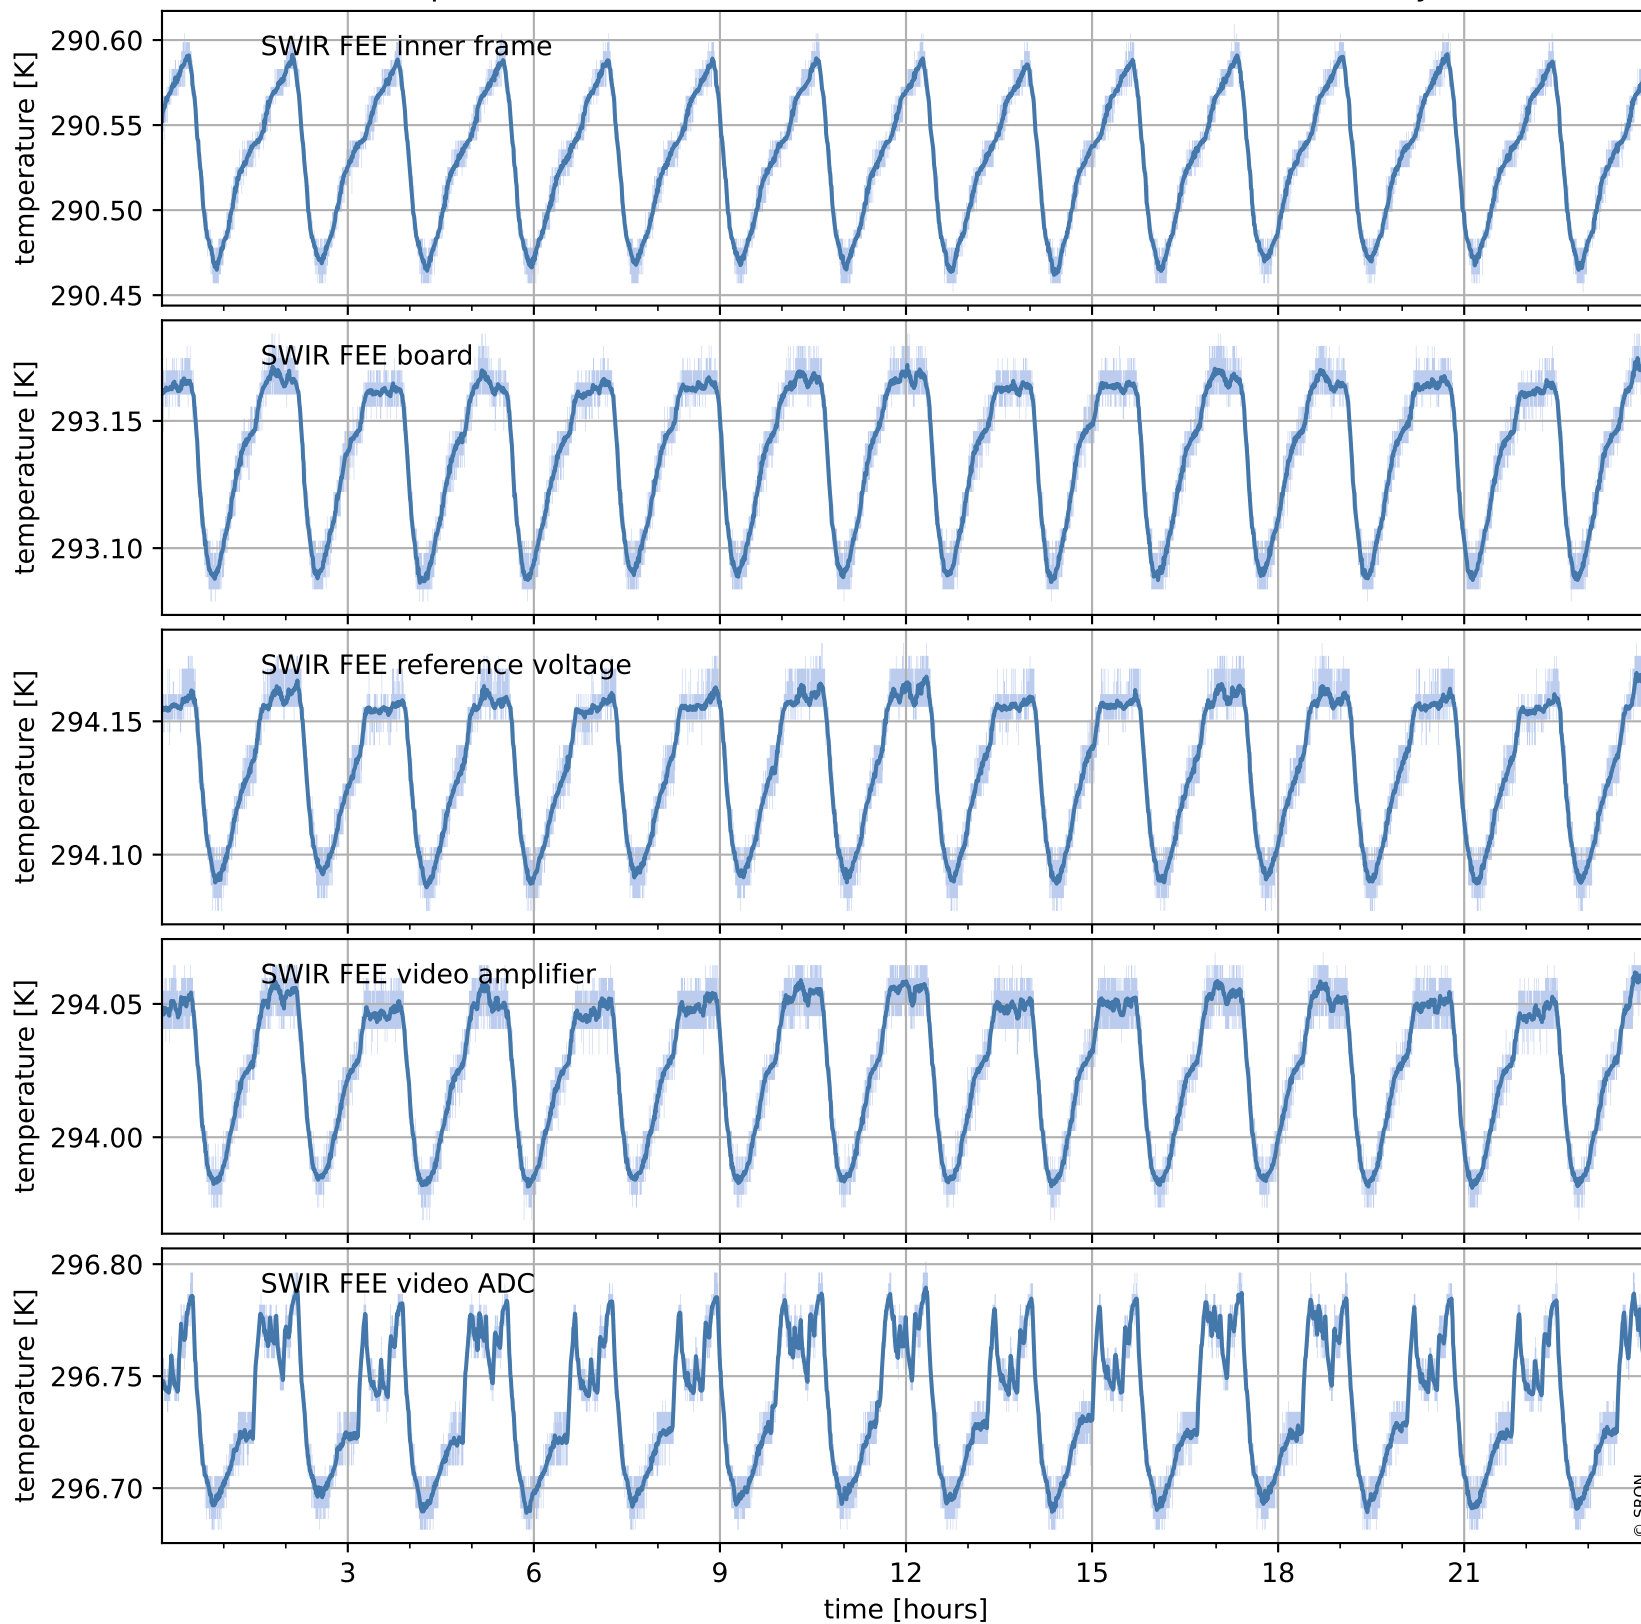

Tropomi SWIR housekeeping data

orbits : [20453, 20467]
coverage : 2021-09-24 / 2021-09-25
created : 2023-08-21T09:17:57

Temperature of sensors relevant for SWIR (one day)

Tropomi SWIR housekeeping data

orbits : [19983, 20467]
coverage : 2021-08-21 / 2021-09-25
created : 2023-08-21T09:17:58

Temperature of sensors relevant for SWIR (last month)

Tropomi SWIR housekeeping data

orbits : [20453, 20467]
coverage : 2021-09-24 / 2021-09-25
created : 2023-08-21T09:17:58

Current and duty cycle of 3 heaters relevant for SWIR (one day)

Tropomi SWIR housekeeping data

orbits : [19983, 20467]
coverage : 2021-08-21 / 2021-09-25
created : 2023-08-21T09:17:59

Current and duty cycle of 3 heaters relevant for SWIR (last month)

Tropomi SWIR housekeeping data

orbits : [20453, 20467]
coverage : 2021-09-24 / 2021-09-25
created : 2023-08-21T09:17:59

Temperature of sensors at the SWIR front-end electronics (one day)

Tropomi SWIR housekeeping data

orbits : [19983, 20467]
coverage : 2021-08-21 / 2021-09-25
created : 2023-08-21T09:17:59