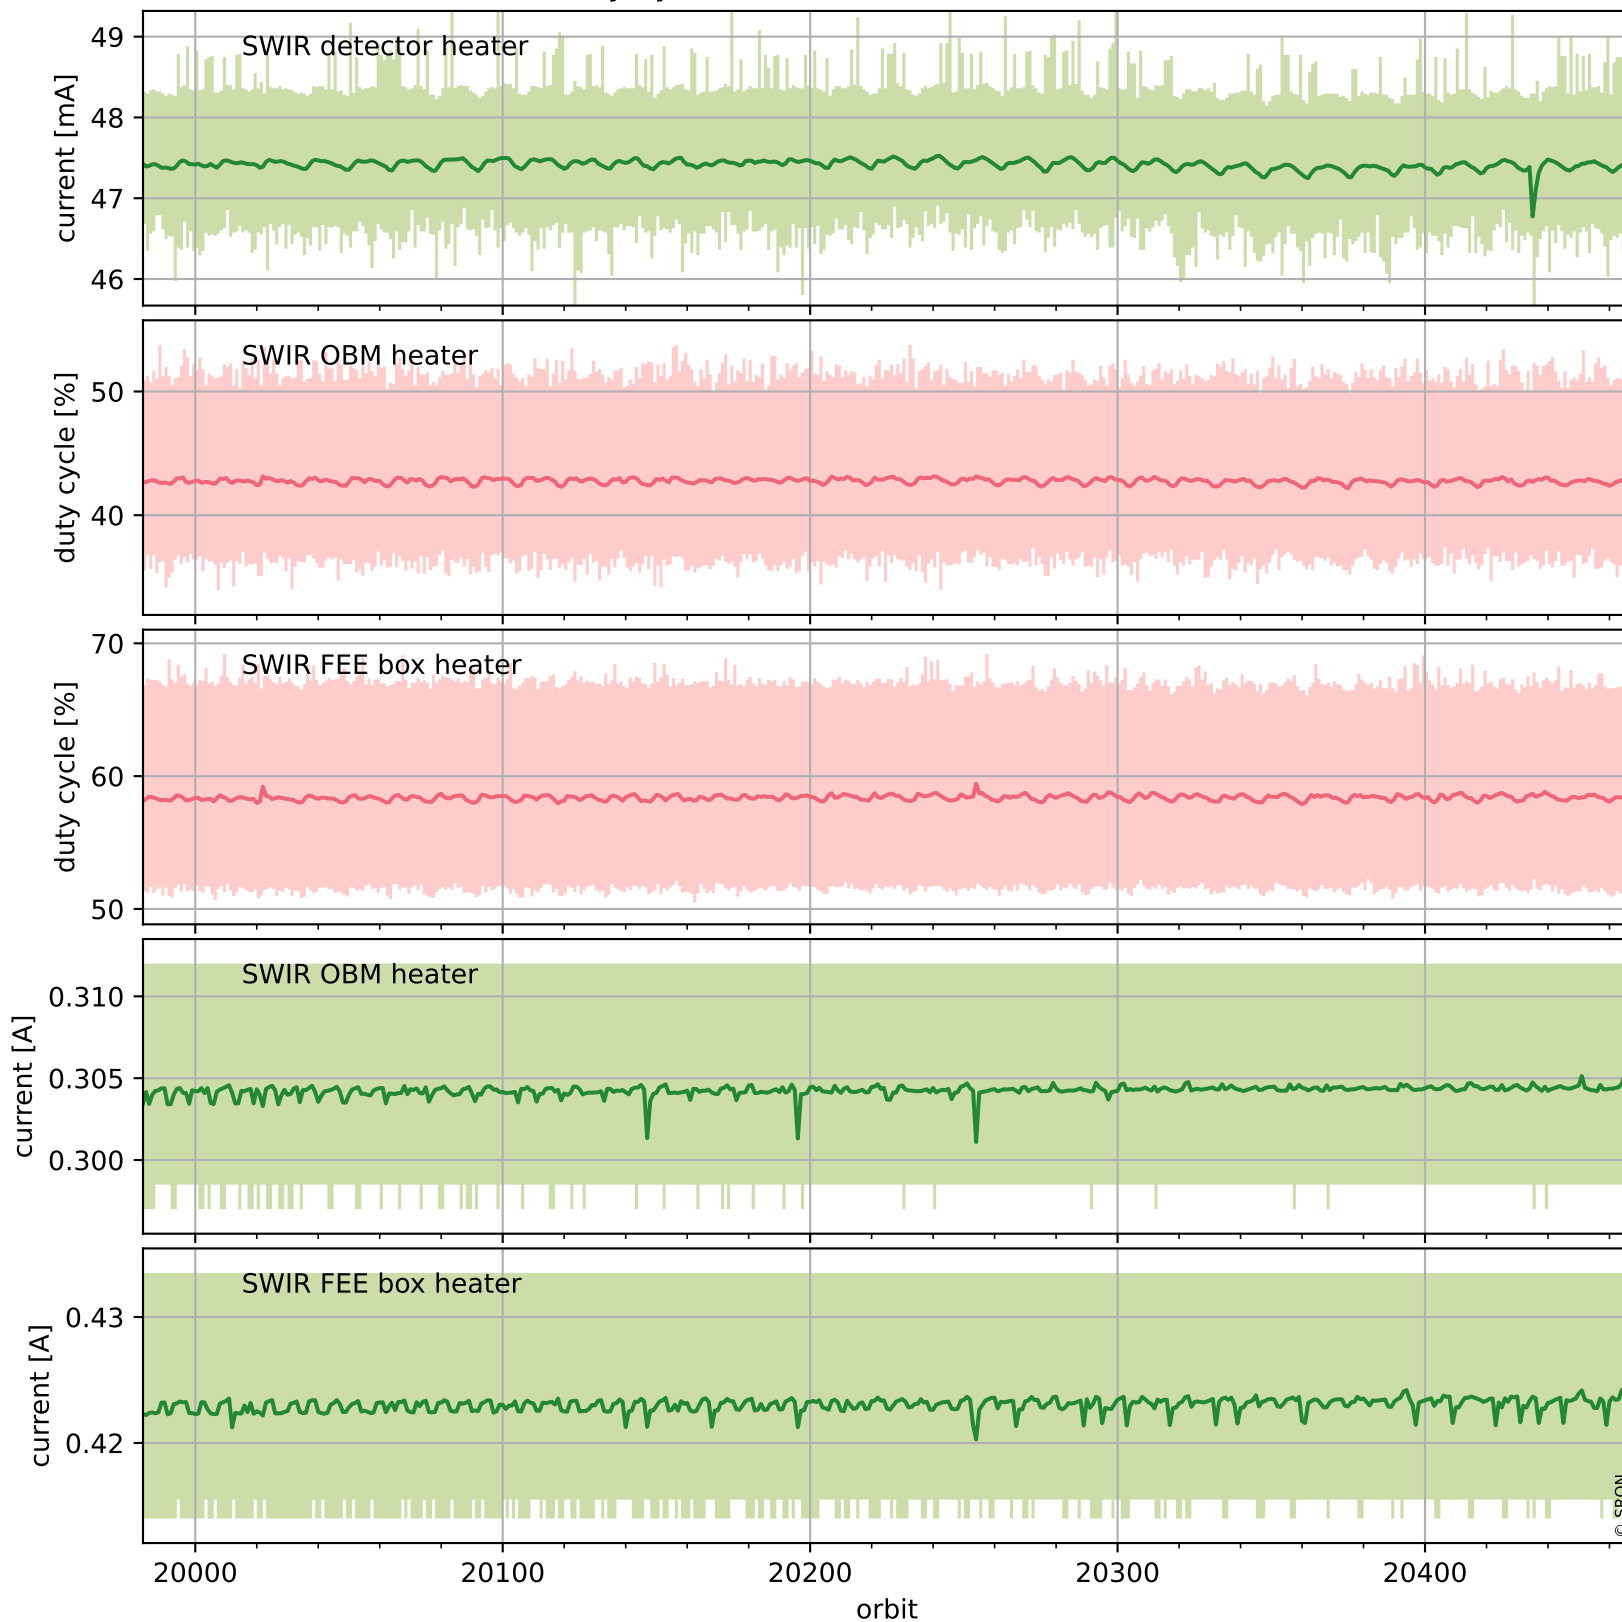

Tropomi SWIR housekeeping data

orbits : [20453, 20467]
coverage : 2021-09-24 / 2021-09-25
created : 2023-08-21T09:17:57

Temperature of sensors relevant for SWIR (one day)

Tropomi SWIR housekeeping data

orbits : [19983, 20467]
coverage : 2021-08-21 / 2021-09-25
created : 2023-08-21T09:17:58

Temperature of sensors relevant for SWIR (last month)

Tropomi SWIR housekeeping data

orbits : [20453, 20467]
coverage : 2021-09-24 / 2021-09-25
created : 2023-08-21T09:17:58

Current and duty cycle of 3 heaters relevant for SWIR (one day)

Tropomi SWIR housekeeping data

orbits : [19983, 20467]
coverage : 2021-08-21 / 2021-09-25
created : 2023-08-21T09:17:59

Current and duty cycle of 3 heaters relevant for SWIR (last month)

Tropomi SWIR housekeeping data

orbits : [20453, 20467]
coverage : 2021-09-24 / 2021-09-25
created : 2023-08-21T09:17:59

Temperature of sensors at the SWIR front-end electronics (one day)

Tropomi SWIR housekeeping data

orbits : [19983, 20467]
coverage : 2021-08-21 / 2021-09-25
created : 2023-08-21T09:17:59