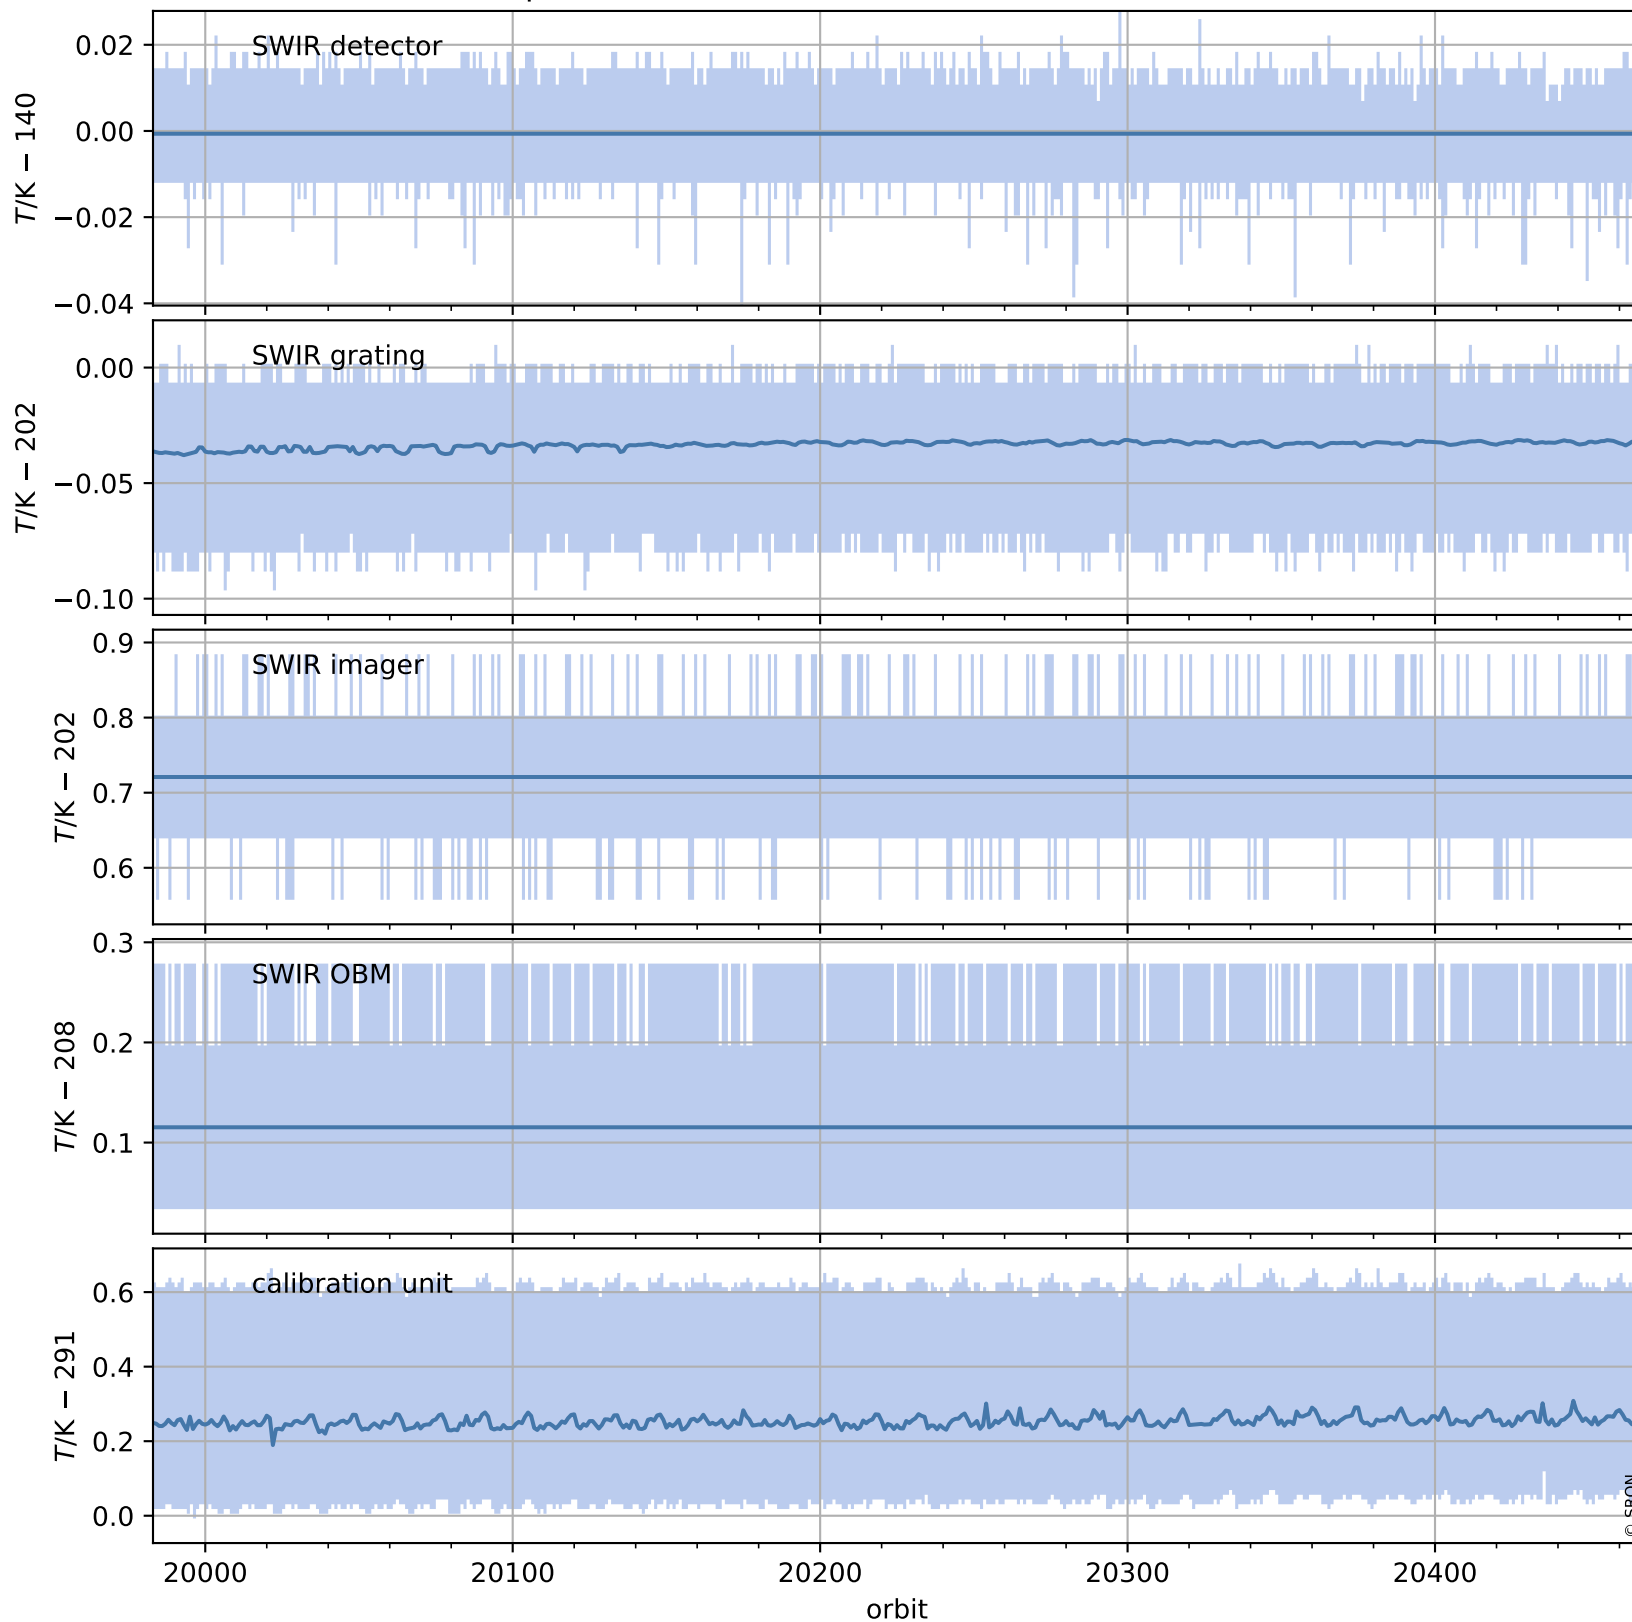

Tropomi SWIR housekeeping data

orbits : [20453, 20467]
coverage : 2021-09-24 / 2021-09-25
created : 2023-08-21T09:17:57

Temperature of sensors relevant for SWIR (one day)

Tropomi SWIR housekeeping data

orbits : [19983, 20467]
coverage : 2021-08-21 / 2021-09-25
created : 2023-08-21T09:17:58

Temperature of sensors relevant for SWIR (last month)

Tropomi SWIR housekeeping data

orbits : [20453, 20467]
coverage : 2021-09-24 / 2021-09-25
created : 2023-08-21T09:17:58

Current and duty cycle of 3 heaters relevant for SWIR (one day)

Tropomi SWIR housekeeping data

orbits : [19983, 20467]
coverage : 2021-08-21 / 2021-09-25
created : 2023-08-21T09:17:59

Current and duty cycle of 3 heaters relevant for SWIR (last month)

Tropomi SWIR housekeeping data

orbits : [20453, 20467]
coverage : 2021-09-24 / 2021-09-25
created : 2023-08-21T09:17:59

Temperature of sensors at the SWIR front-end electronics (one day)

Tropomi SWIR housekeeping data

orbits : [19983, 20467]
coverage : 2021-08-21 / 2021-09-25
created : 2023-08-21T09:17:59