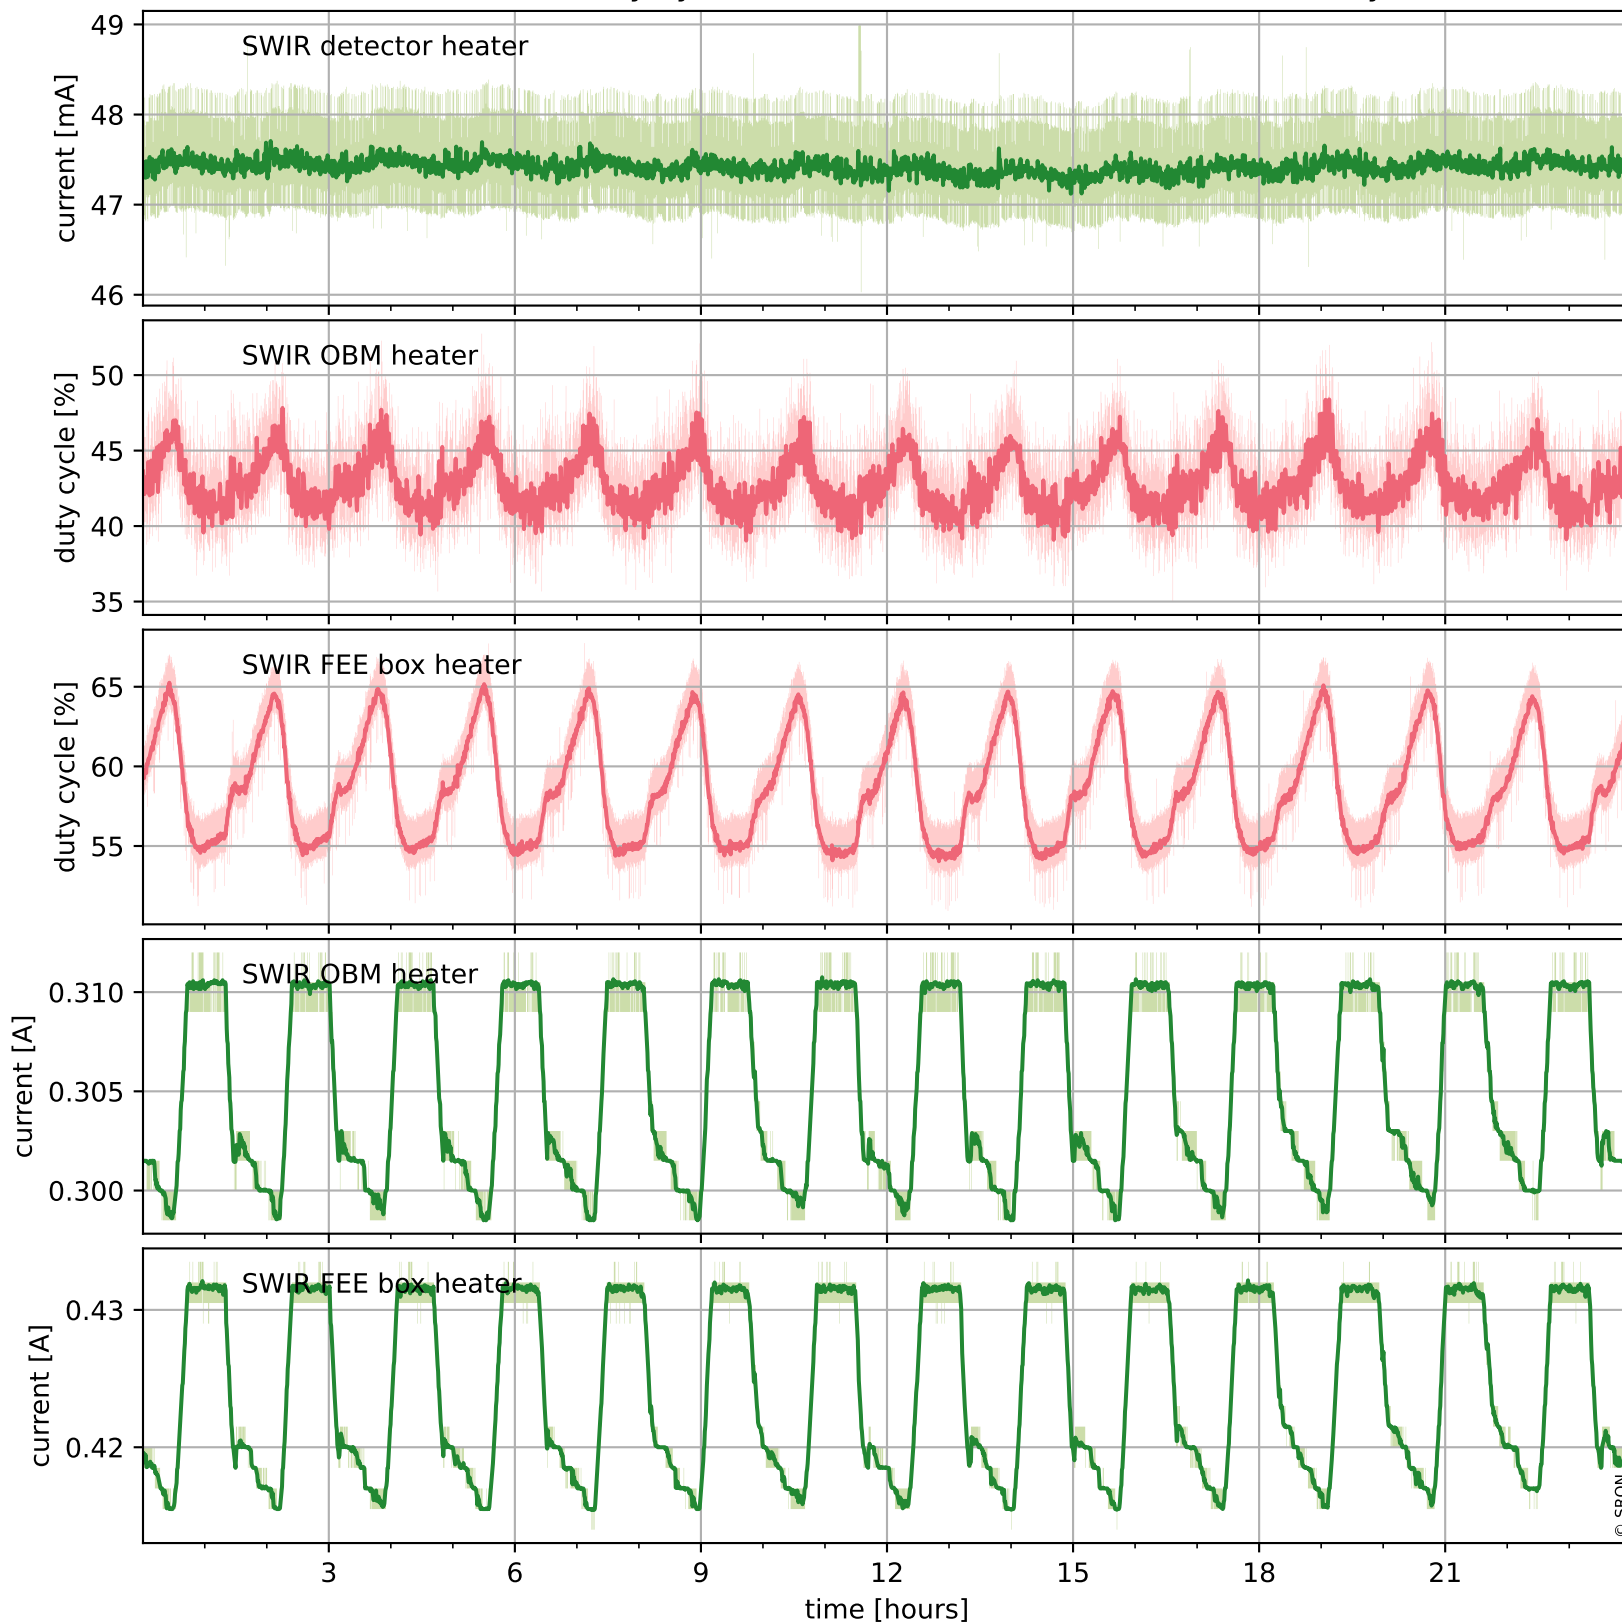

Tropomi SWIR housekeeping data

orbits : [20453, 20467]
coverage : 2021-09-24 / 2021-09-25
created : 2023-08-21T09:17:57

Temperature of sensors relevant for SWIR (one day)

Tropomi SWIR housekeeping data

orbits : [19983, 20467]
coverage : 2021-08-21 / 2021-09-25
created : 2023-08-21T09:17:58

Temperature of sensors relevant for SWIR (last month)

Tropomi SWIR housekeeping data

orbits : [20453, 20467]
coverage : 2021-09-24 / 2021-09-25
created : 2023-08-21T09:17:58

Current and duty cycle of 3 heaters relevant for SWIR (one day)

Tropomi SWIR housekeeping data

orbits : [19983, 20467]
coverage : 2021-08-21 / 2021-09-25
created : 2023-08-21T09:17:59

Current and duty cycle of 3 heaters relevant for SWIR (last month)

Tropomi SWIR housekeeping data

orbits : [20453, 20467]
coverage : 2021-09-24 / 2021-09-25
created : 2023-08-21T09:17:59

Temperature of sensors at the SWIR front-end electronics (one day)

Tropomi SWIR housekeeping data

orbits : [19983, 20467]
coverage : 2021-08-21 / 2021-09-25
created : 2023-08-21T09:17:59