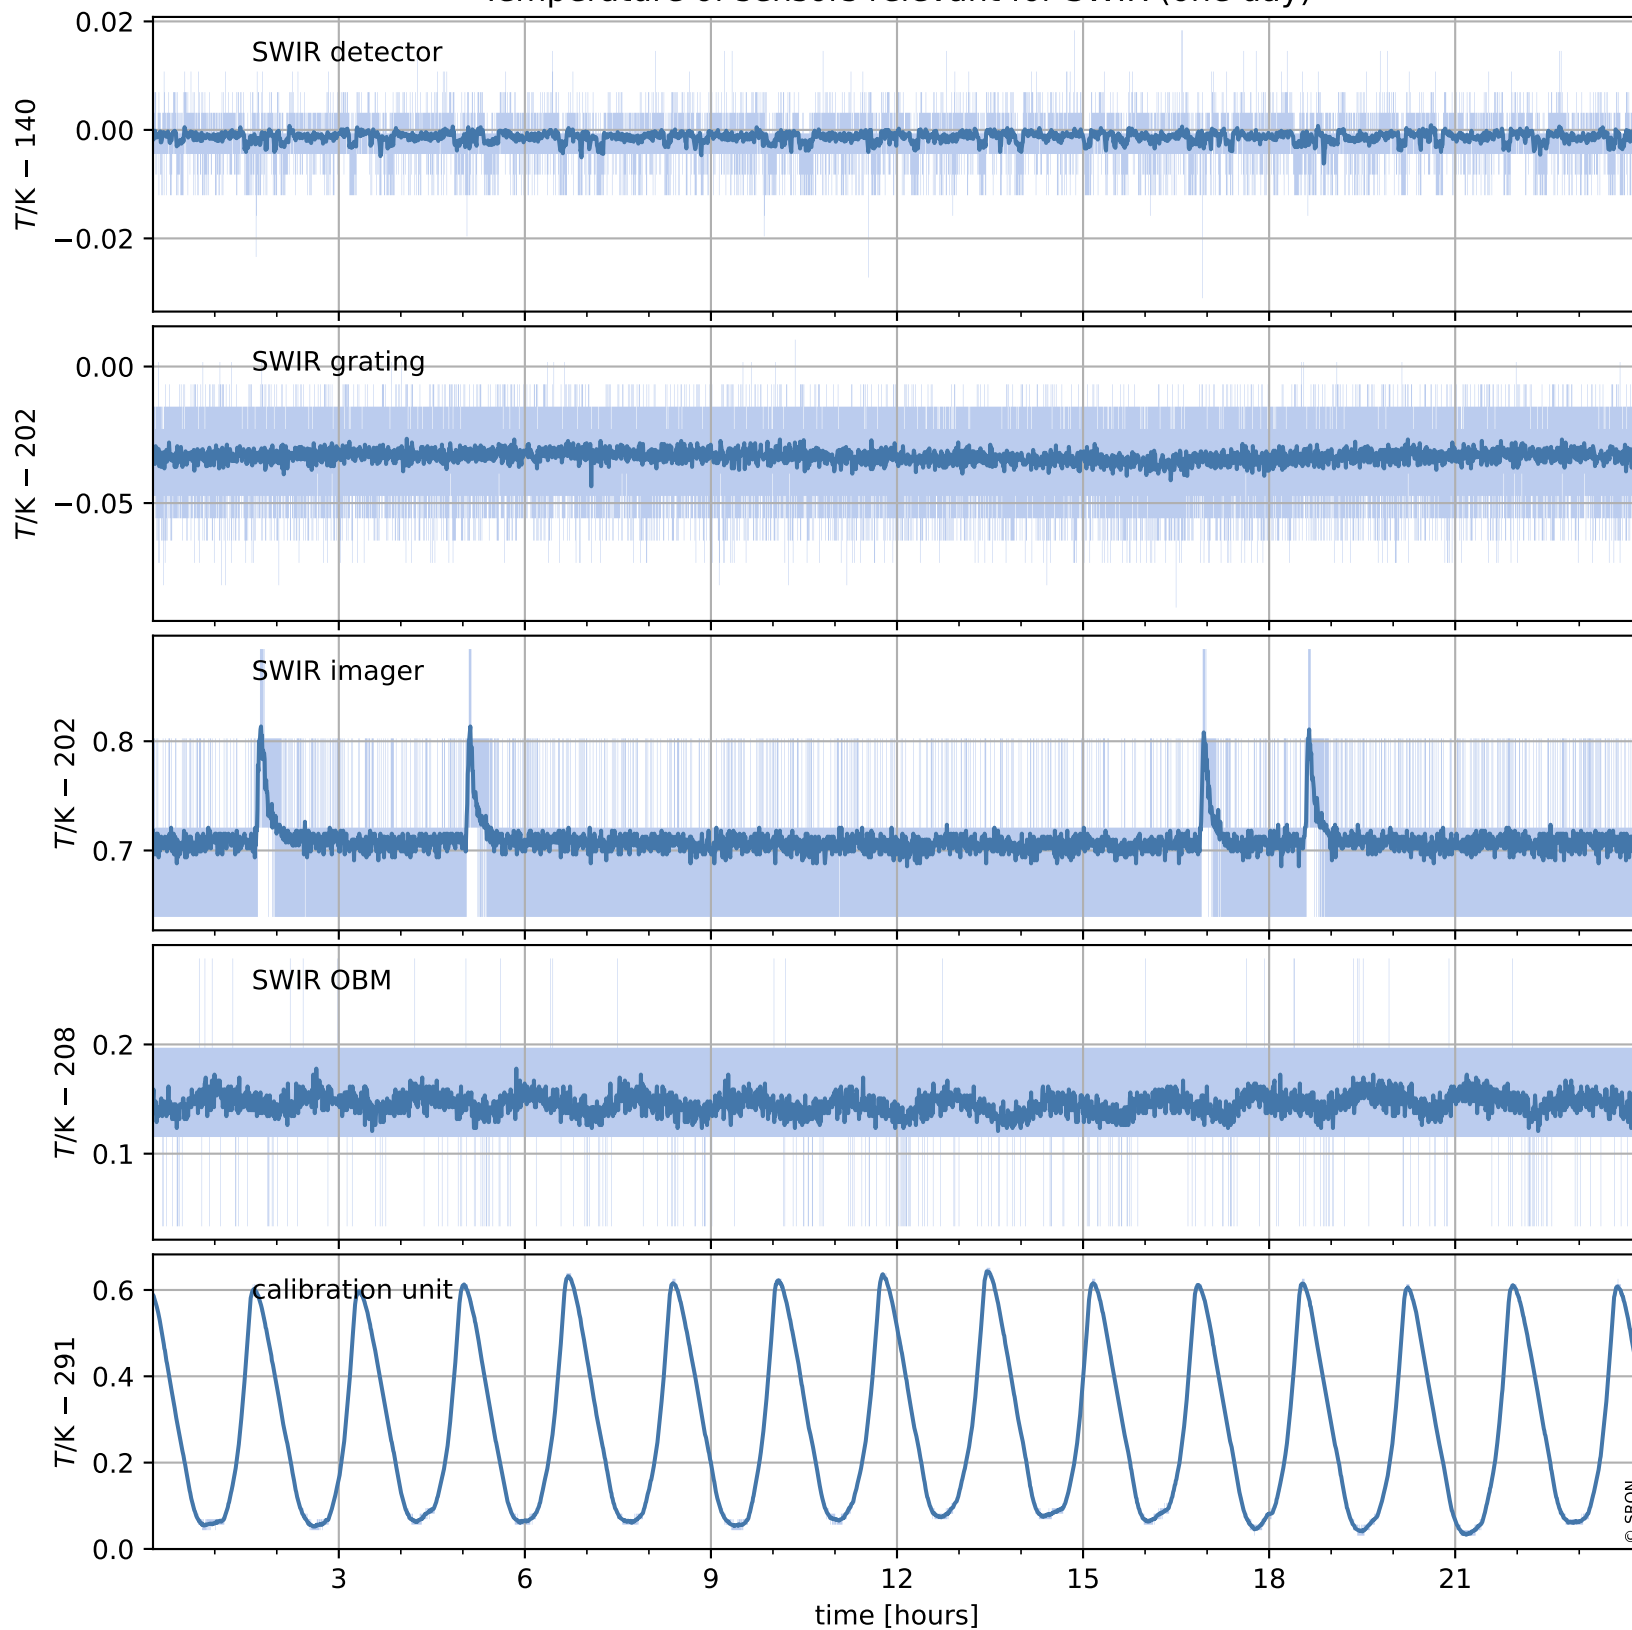

Tropomi SWIR housekeeping data

orbits : [20453, 20467]
coverage : 2021-09-24 / 2021-09-25
created : 2023-08-21T09:17:57

Temperature of sensors relevant for SWIR (one day)

Tropomi SWIR housekeeping data

orbits : [19983, 20467]
coverage : 2021-08-21 / 2021-09-25
created : 2023-08-21T09:17:58

Temperature of sensors relevant for SWIR (last month)

Tropomi SWIR housekeeping data

orbits : [20453, 20467]
coverage : 2021-09-24 / 2021-09-25
created : 2023-08-21T09:17:58

Current and duty cycle of 3 heaters relevant for SWIR (one day)

Tropomi SWIR housekeeping data

orbits : [19983, 20467]
coverage : 2021-08-21 / 2021-09-25
created : 2023-08-21T09:17:59

Current and duty cycle of 3 heaters relevant for SWIR (last month)

Tropomi SWIR housekeeping data

orbits : [20453, 20467]
coverage : 2021-09-24 / 2021-09-25
created : 2023-08-21T09:17:59

Temperature of sensors at the SWIR front-end electronics (one day)

Tropomi SWIR housekeeping data

orbits : [19983, 20467]
coverage : 2021-08-21 / 2021-09-25
created : 2023-08-21T09:17:59