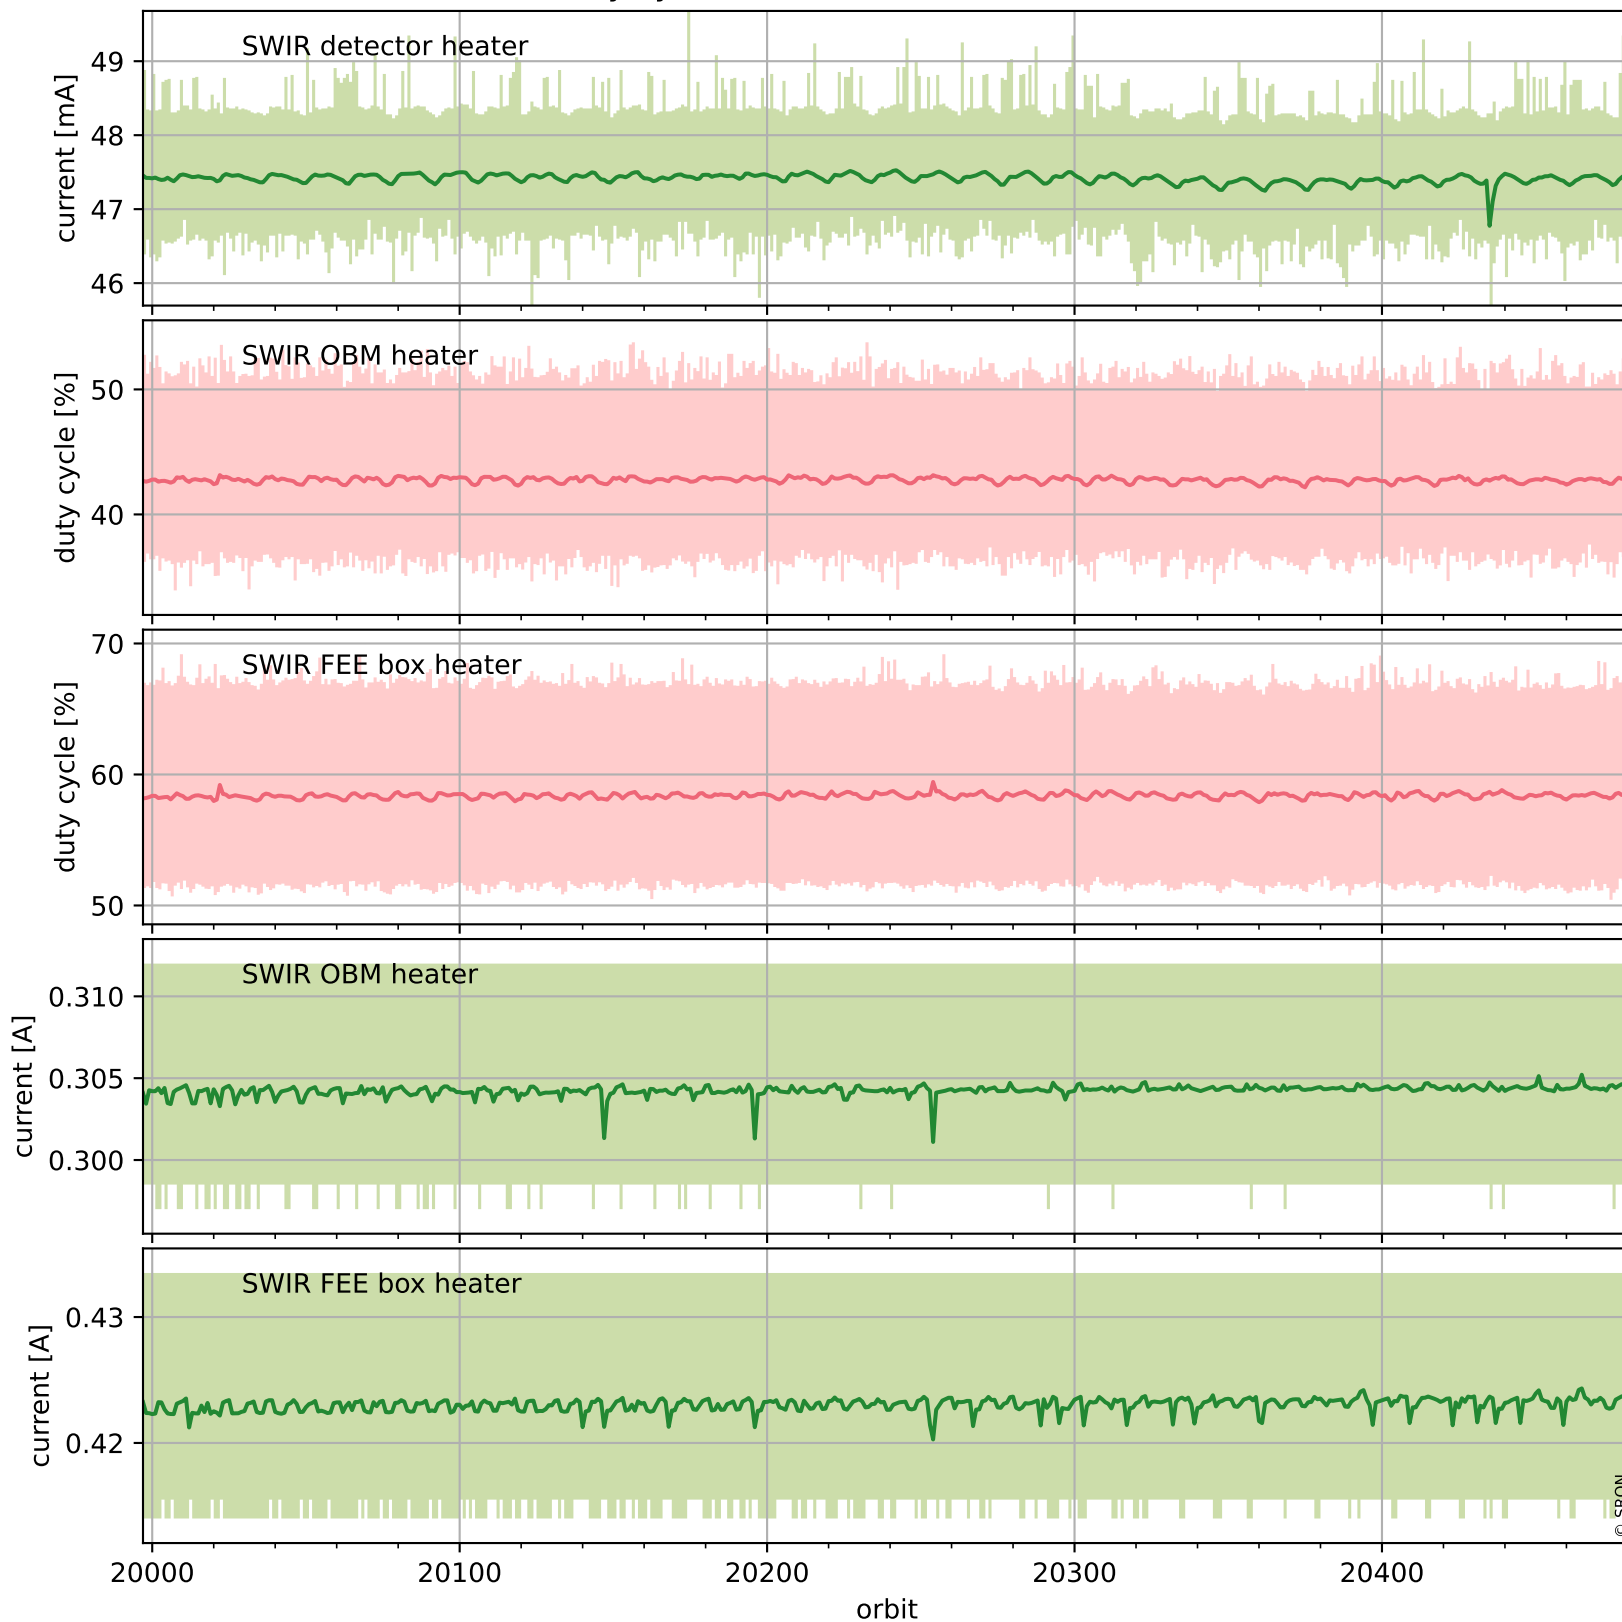

Tropomi SWIR housekeeping data

orbits : [20468, 20481]
coverage : 2021-09-25 / 2021-09-26
created : 2023-08-21T09:18:00

Temperature of sensors relevant for SWIR (one day)

Tropomi SWIR housekeeping data

orbits : [19997, 20481]
coverage : 2021-08-22 / 2021-09-26
created : 2023-08-21T09:18:00

Temperature of sensors relevant for SWIR (last month)

Tropomi SWIR housekeeping data

orbits : [20468, 20481]
coverage : 2021-09-25 / 2021-09-26
created : 2023-08-21T09:18:00

Current and duty cycle of 3 heaters relevant for SWIR (one day)

Tropomi SWIR housekeeping data

orbits : [19997, 20481]
coverage : 2021-08-22 / 2021-09-26
created : 2023-08-21T09:18:01

Current and duty cycle of 3 heaters relevant for SWIR (last month)

Tropomi SWIR housekeeping data

orbits : [20468, 20481]
coverage : 2021-09-25 / 2021-09-26
created : 2023-08-21T09:18:01

Temperature of sensors at the SWIR front-end electronics (one day)

Tropomi SWIR housekeeping data

orbits : [19997, 20481]
coverage : 2021-08-22 / 2021-09-26
created : 2023-08-21T09:18:02