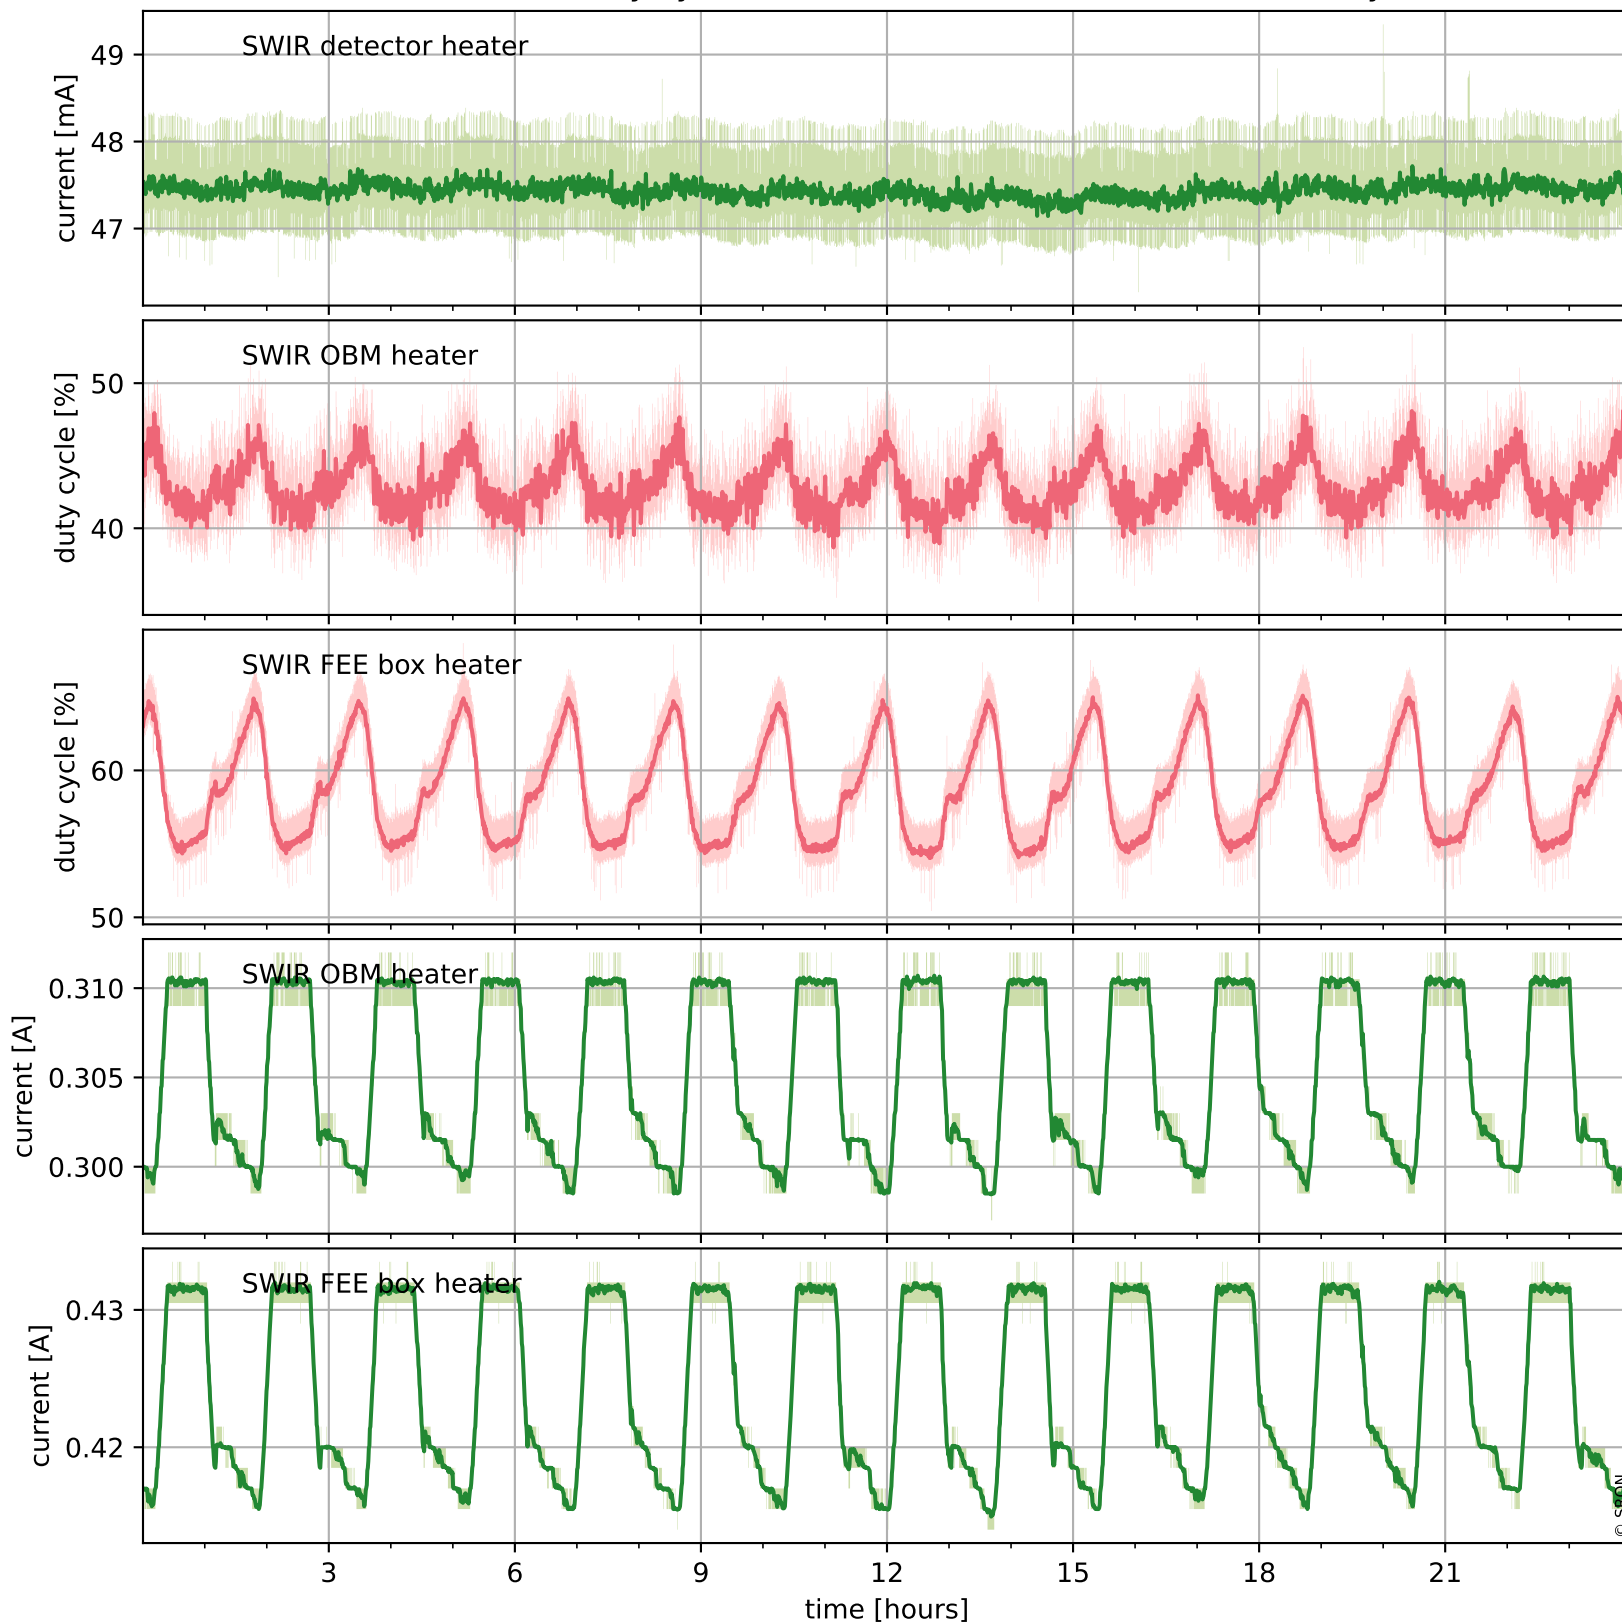

Tropomi SWIR housekeeping data

orbits : [20468, 20481]
coverage : 2021-09-25 / 2021-09-26
created : 2023-08-21T09:18:00

Temperature of sensors relevant for SWIR (one day)

Tropomi SWIR housekeeping data

orbits : [19997, 20481]
coverage : 2021-08-22 / 2021-09-26
created : 2023-08-21T09:18:00

Temperature of sensors relevant for SWIR (last month)

Tropomi SWIR housekeeping data

orbits : [20468, 20481]
coverage : 2021-09-25 / 2021-09-26
created : 2023-08-21T09:18:00

Current and duty cycle of 3 heaters relevant for SWIR (one day)

Tropomi SWIR housekeeping data

orbits : [19997, 20481]
coverage : 2021-08-22 / 2021-09-26
created : 2023-08-21T09:18:01

Current and duty cycle of 3 heaters relevant for SWIR (last month)

Tropomi SWIR housekeeping data

orbits : [20468, 20481]
coverage : 2021-09-25 / 2021-09-26
created : 2023-08-21T09:18:01

Temperature of sensors at the SWIR front-end electronics (one day)

Tropomi SWIR housekeeping data

orbits : [19997, 20481]
coverage : 2021-08-22 / 2021-09-26
created : 2023-08-21T09:18:02