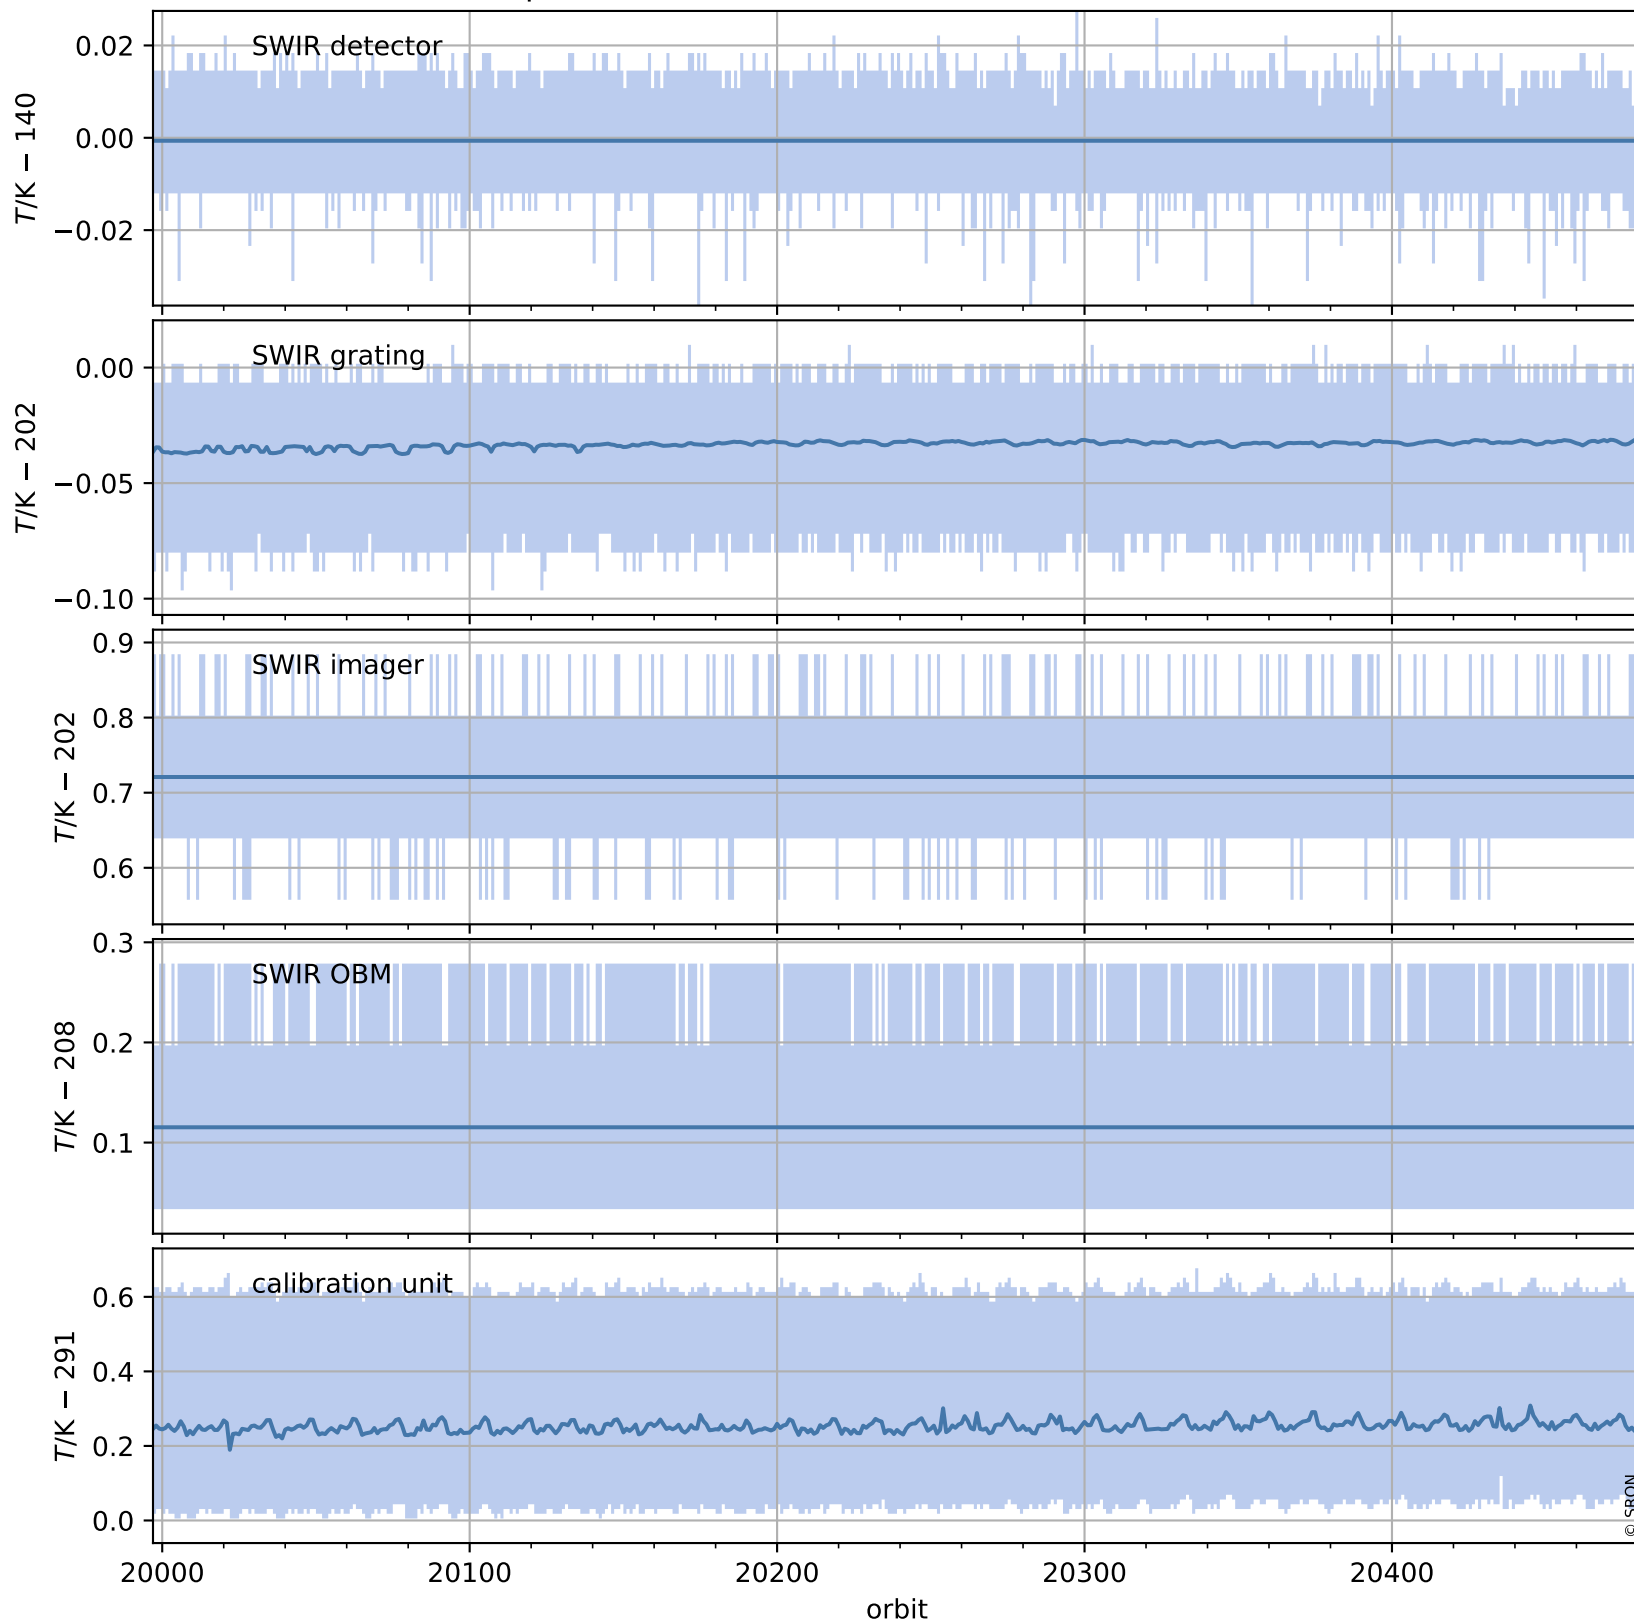

Tropomi SWIR housekeeping data

orbits : [20468, 20481]
coverage : 2021-09-25 / 2021-09-26
created : 2023-08-21T09:18:00

Temperature of sensors relevant for SWIR (one day)

Tropomi SWIR housekeeping data

orbits : [19997, 20481]
coverage : 2021-08-22 / 2021-09-26
created : 2023-08-21T09:18:00

Temperature of sensors relevant for SWIR (last month)

Tropomi SWIR housekeeping data

orbits : [20468, 20481]
coverage : 2021-09-25 / 2021-09-26
created : 2023-08-21T09:18:00

Current and duty cycle of 3 heaters relevant for SWIR (one day)

Tropomi SWIR housekeeping data

orbits : [19997, 20481]
coverage : 2021-08-22 / 2021-09-26
created : 2023-08-21T09:18:01

Current and duty cycle of 3 heaters relevant for SWIR (last month)

Tropomi SWIR housekeeping data

orbits : [20468, 20481]
coverage : 2021-09-25 / 2021-09-26
created : 2023-08-21T09:18:01

Temperature of sensors at the SWIR front-end electronics (one day)

Tropomi SWIR housekeeping data

orbits : [19997, 20481]
coverage : 2021-08-22 / 2021-09-26
created : 2023-08-21T09:18:02