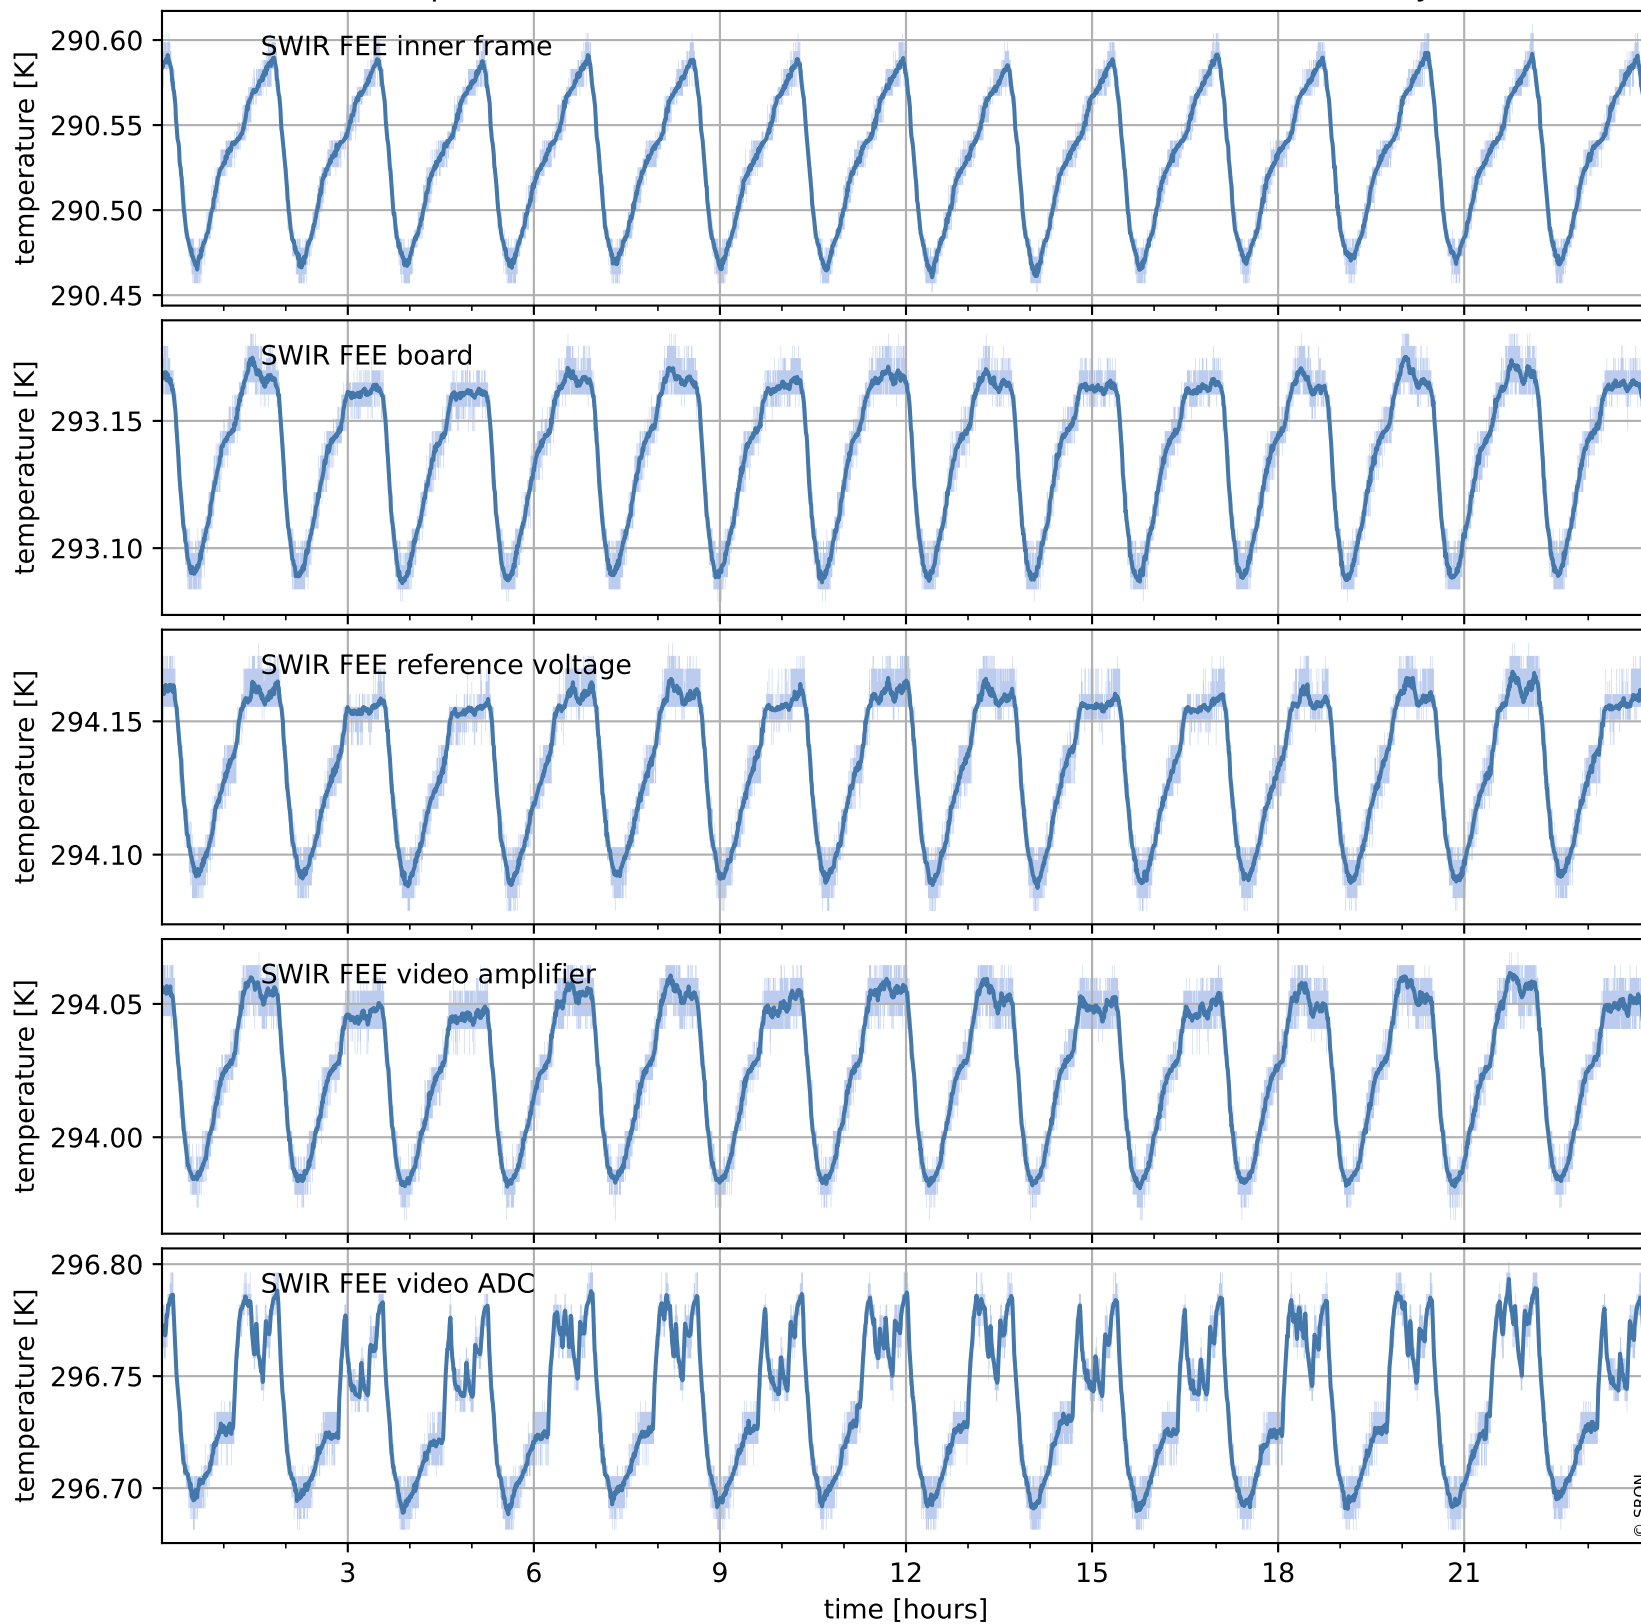

Tropomi SWIR housekeeping data

orbits : [20468, 20481]
coverage : 2021-09-25 / 2021-09-26
created : 2023-08-21T09:18:00

Temperature of sensors relevant for SWIR (one day)

Tropomi SWIR housekeeping data

orbits : [19997, 20481]
coverage : 2021-08-22 / 2021-09-26
created : 2023-08-21T09:18:00

Temperature of sensors relevant for SWIR (last month)

Tropomi SWIR housekeeping data

orbits : [20468, 20481]
coverage : 2021-09-25 / 2021-09-26
created : 2023-08-21T09:18:00

Current and duty cycle of 3 heaters relevant for SWIR (one day)

Tropomi SWIR housekeeping data

orbits : [19997, 20481]
coverage : 2021-08-22 / 2021-09-26
created : 2023-08-21T09:18:01

Current and duty cycle of 3 heaters relevant for SWIR (last month)

Tropomi SWIR housekeeping data

orbits : [20468, 20481]
coverage : 2021-09-25 / 2021-09-26
created : 2023-08-21T09:18:01

Temperature of sensors at the SWIR front-end electronics (one day)

Tropomi SWIR housekeeping data

orbits : [19997, 20481]
coverage : 2021-08-22 / 2021-09-26
created : 2023-08-21T09:18:02