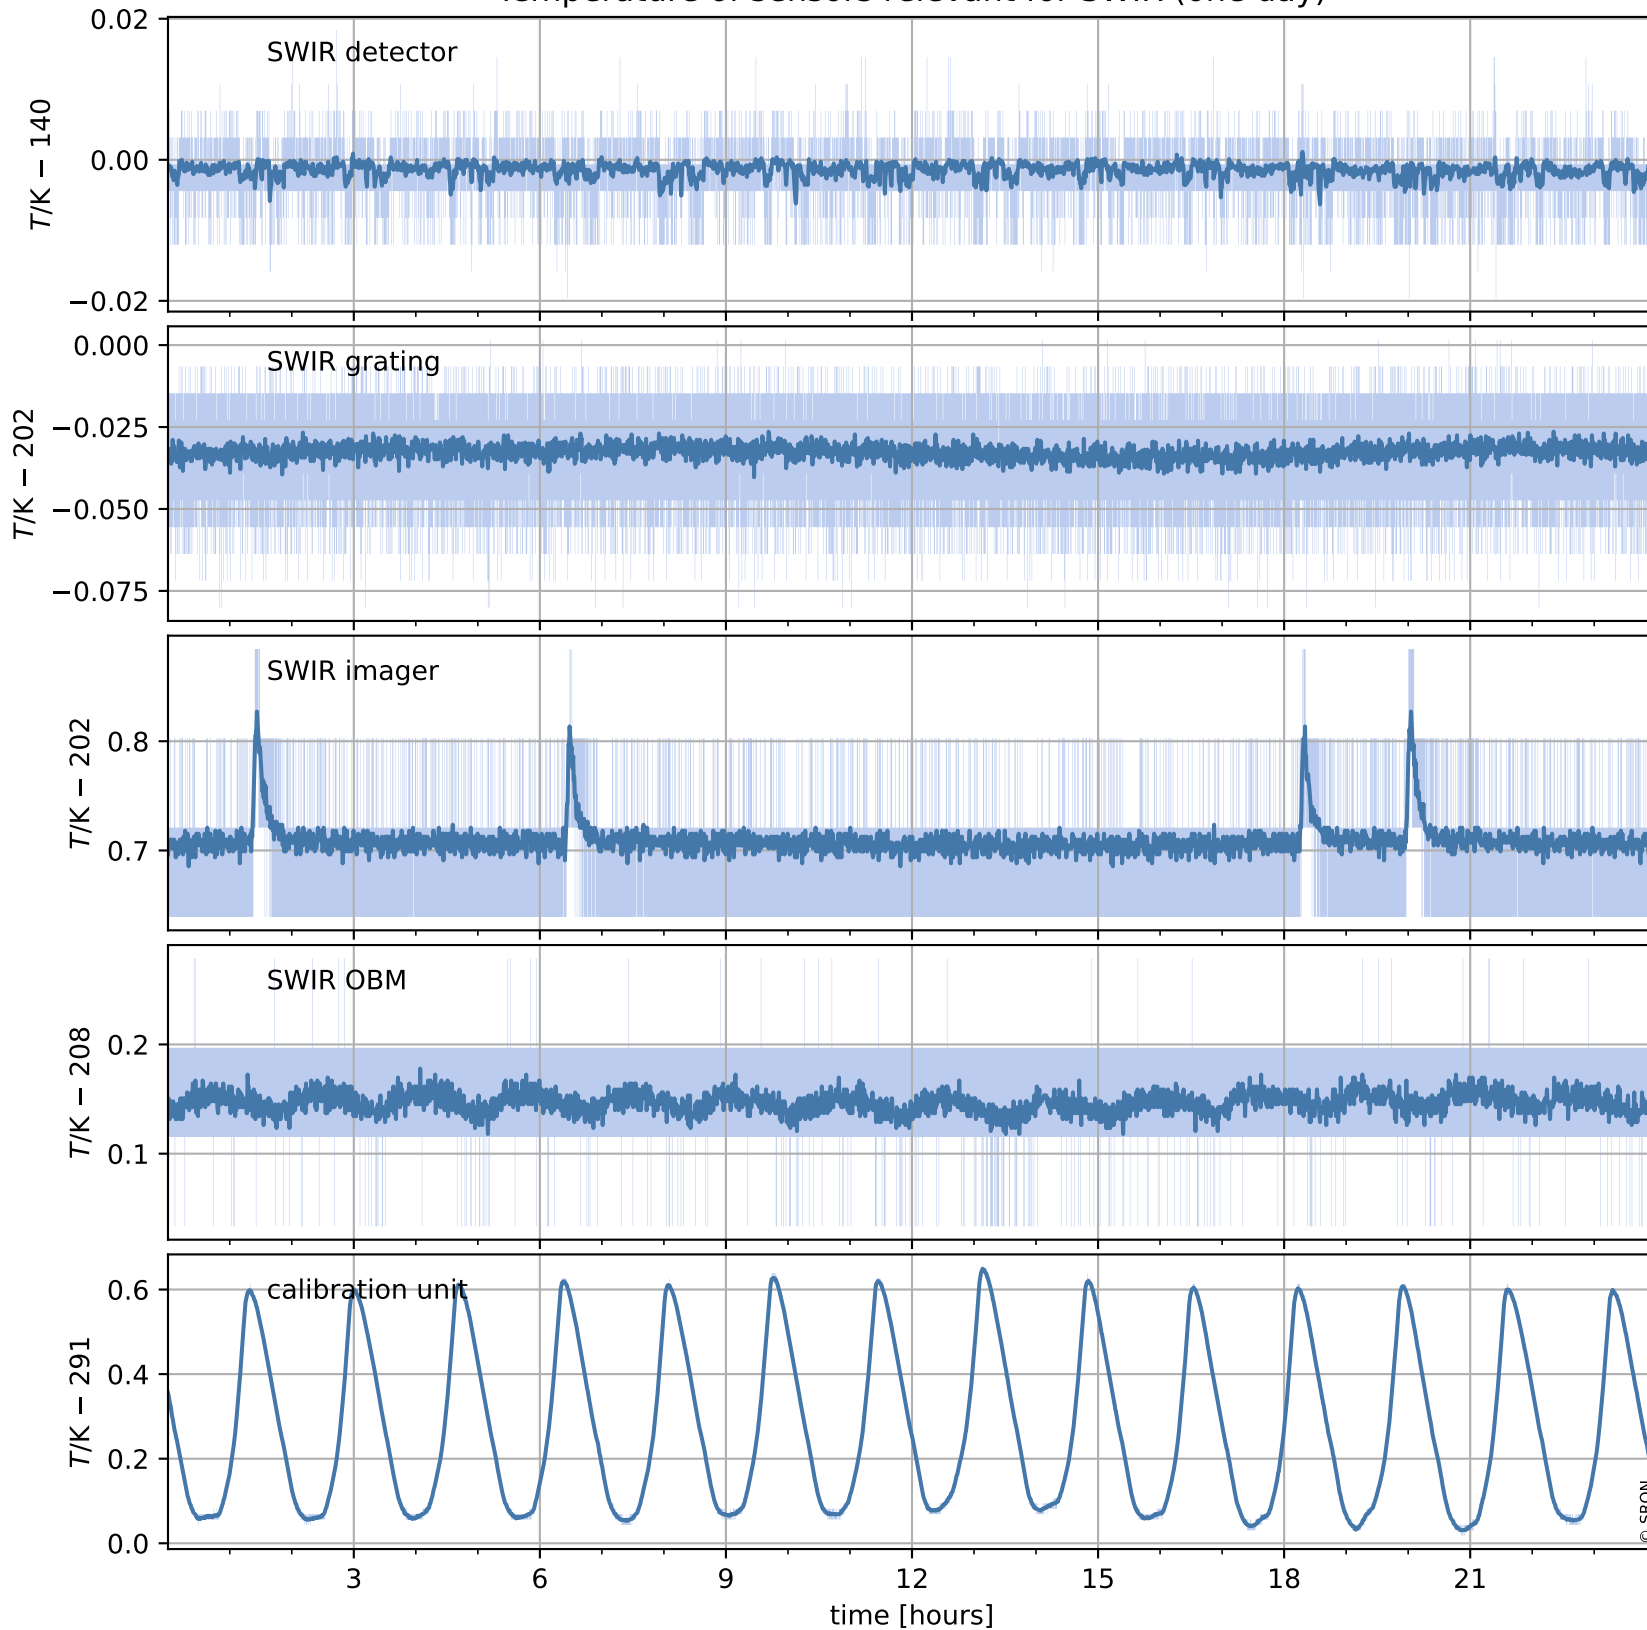

Tropomi SWIR housekeeping data

orbits : [20468, 20481]
coverage : 2021-09-25 / 2021-09-26
created : 2023-08-21T09:18:00

Temperature of sensors relevant for SWIR (one day)

Tropomi SWIR housekeeping data

orbits : [19997, 20481]
coverage : 2021-08-22 / 2021-09-26
created : 2023-08-21T09:18:00

Temperature of sensors relevant for SWIR (last month)

Tropomi SWIR housekeeping data

orbits : [20468, 20481]
coverage : 2021-09-25 / 2021-09-26
created : 2023-08-21T09:18:00

Current and duty cycle of 3 heaters relevant for SWIR (one day)

Tropomi SWIR housekeeping data

orbits : [19997, 20481]
coverage : 2021-08-22 / 2021-09-26
created : 2023-08-21T09:18:01

Current and duty cycle of 3 heaters relevant for SWIR (last month)

Tropomi SWIR housekeeping data